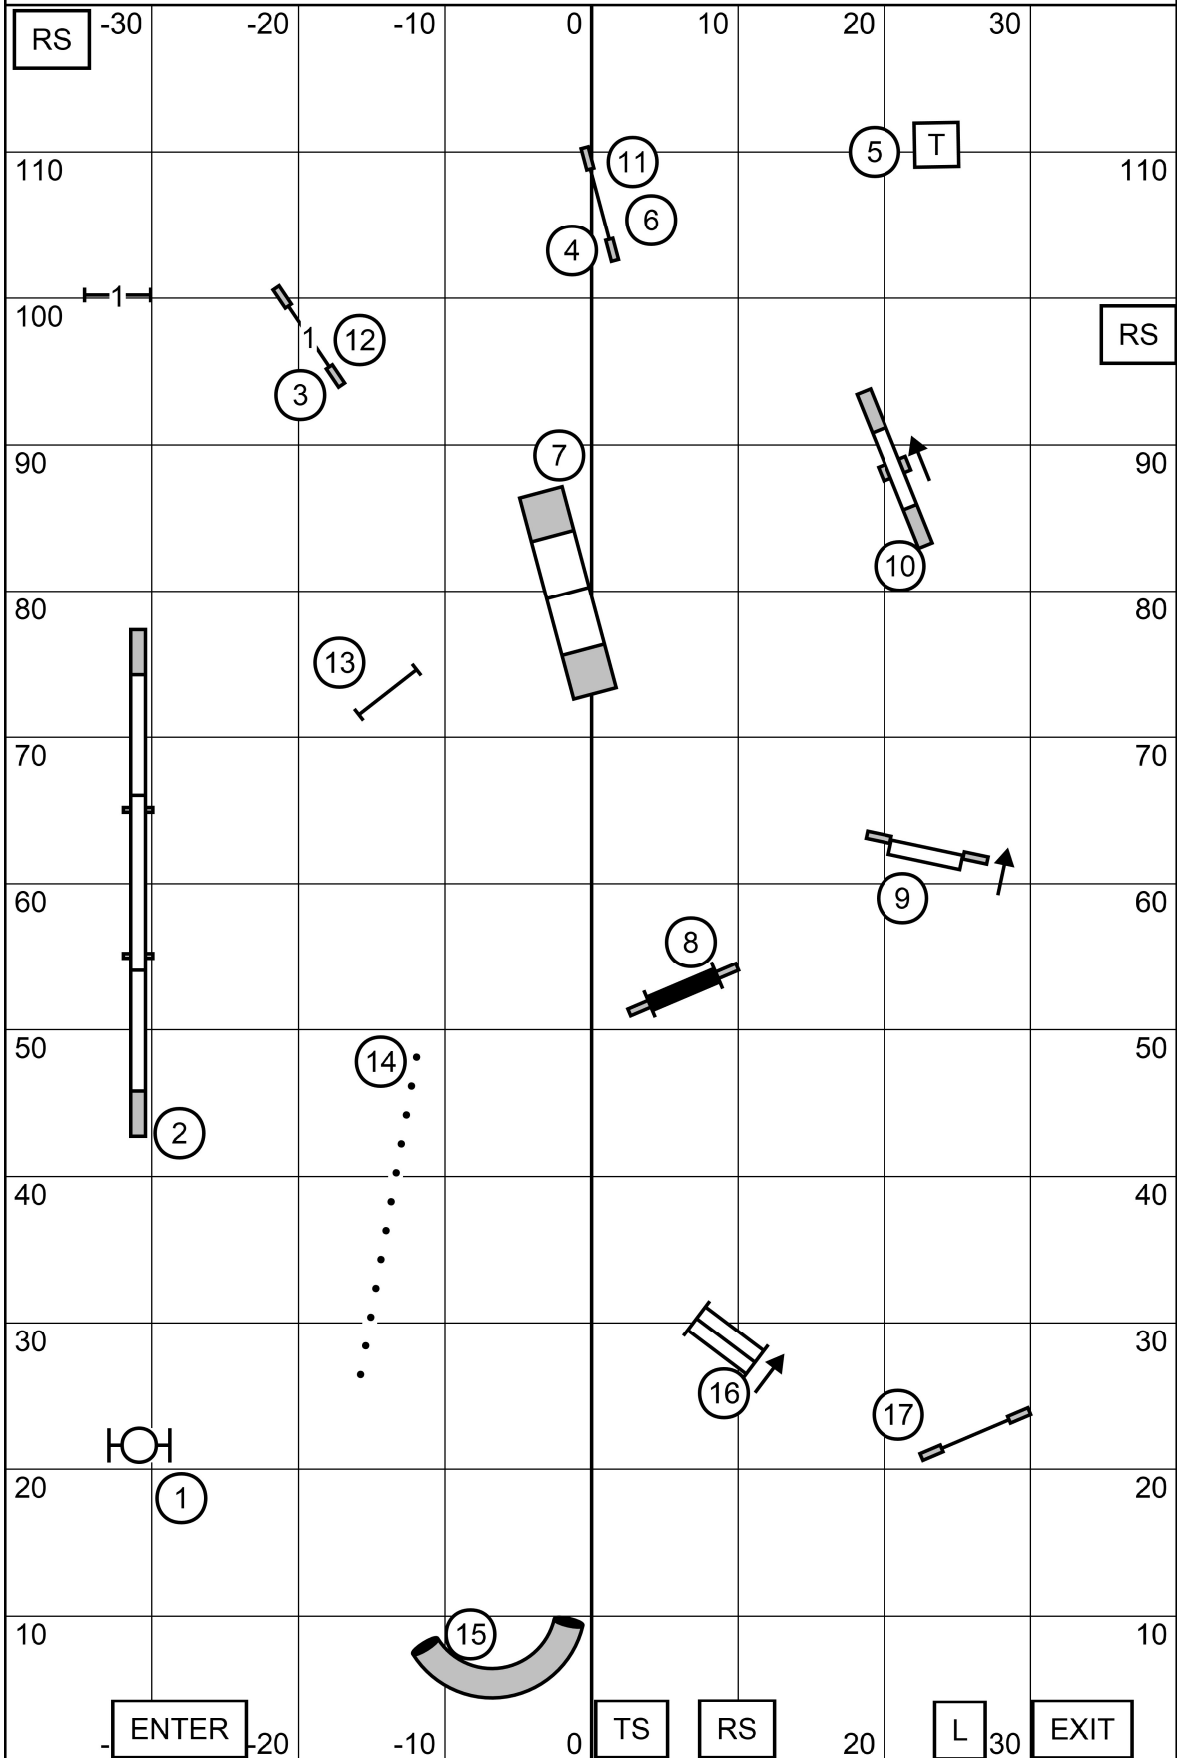

**ALL FAST**

Indoors on Turf 80' x 120' Judge: Don Wittke

E/M: (4) (5) (6) in flow ———  
 Open: (4) (5) in flow - - - - -  
 Novice: (4) (5) in flow - - - - -

START & FINISH JUMPS ARE BI-DIRECTIONAL  
 ALL OBSTACLES IN THE BODY OF THE COURSE ARE BI-DIRECTIONAL

Indoors on Turf 80' x120' Judge: Don Wittke

**NOVICE STD**

Indoors on Turf 80' x120' Judge: Don Wittke

**PREMIER JWW**

Indoors on Turf 80' x120' Judge: Don Wittke

Indoors on Turf 80' x120' Judge: Don Wittke