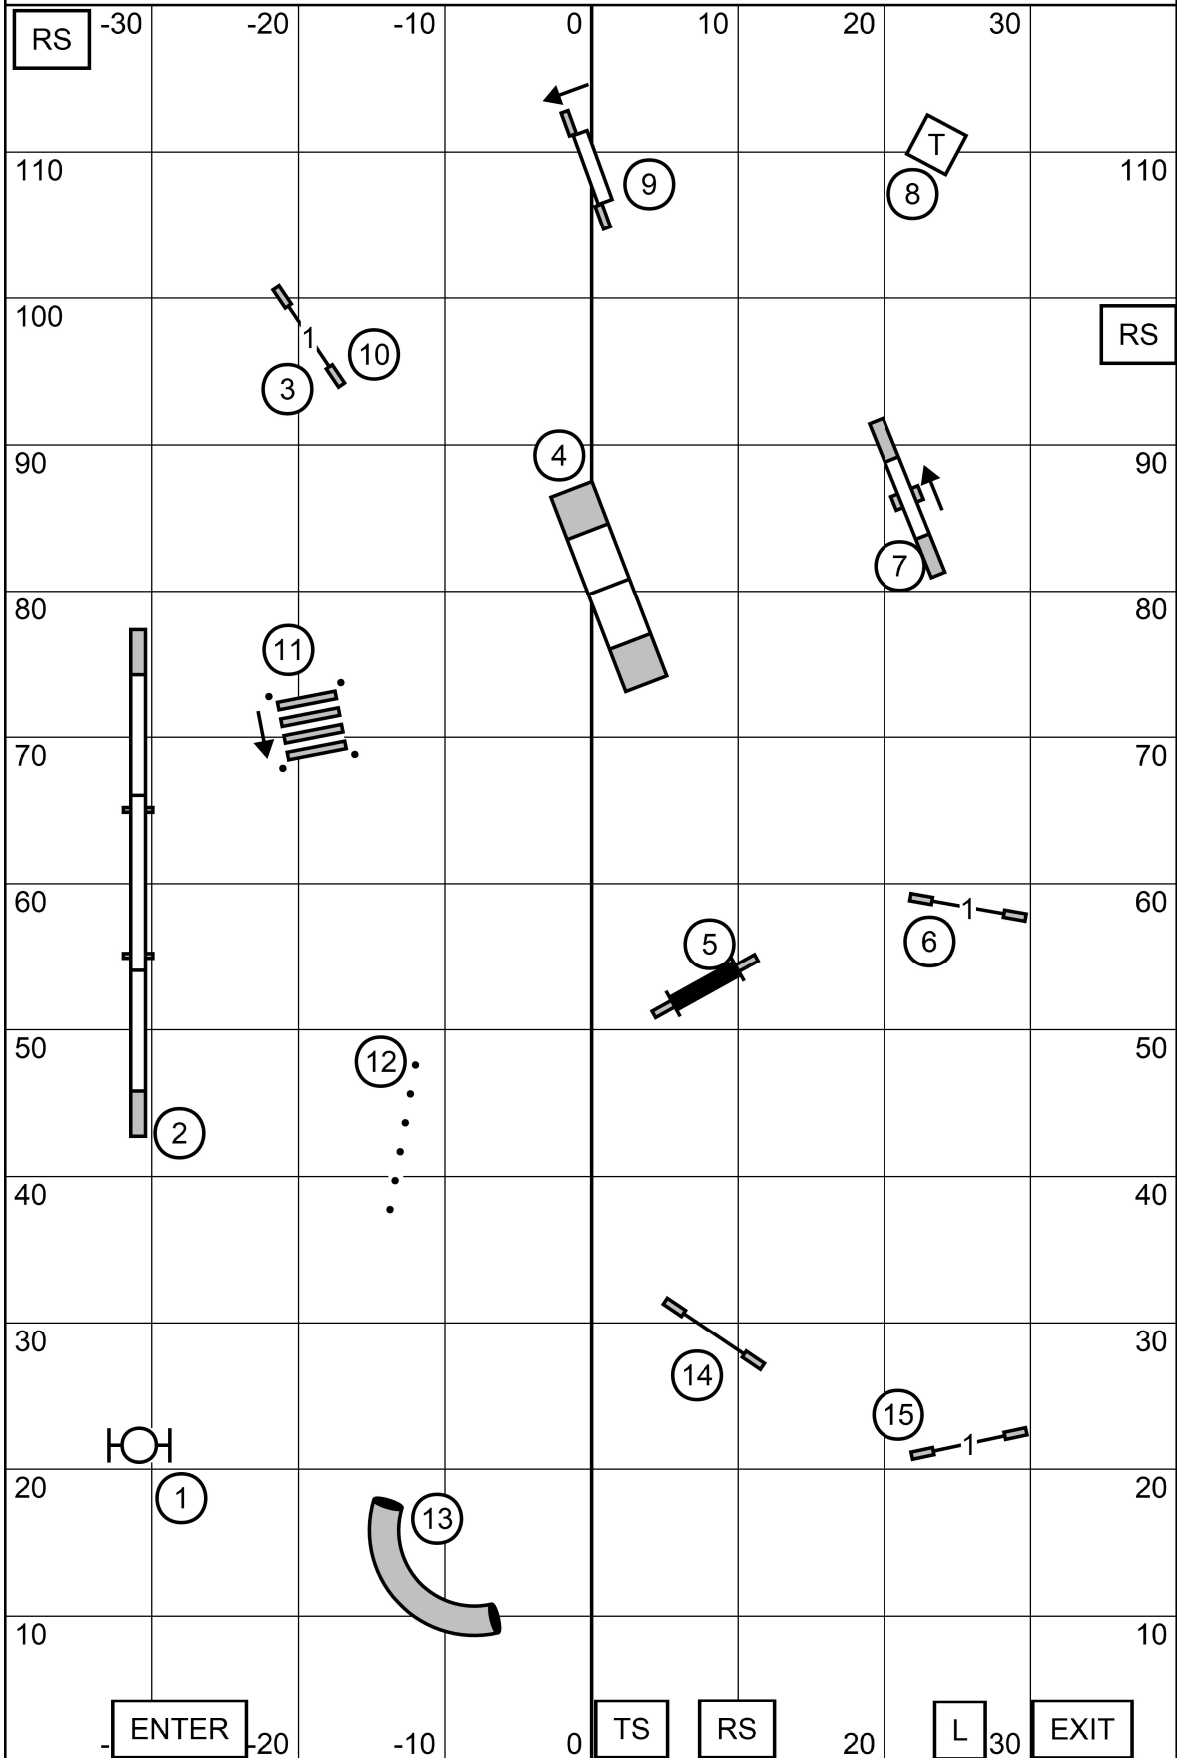

**ALL FAST**

Indoors on Turf 80' x 120' Judge: Don Wittke

E/M: (4) (5) (6) in flow ———  
 Open: (4) (5) in flow - - - - -  
 Novice: (4) (5) in flow - - - - -

START & FINISH JUMPS ARE BI-DIRECTIONAL  
 ALL OBSTACLES IN THE BODY OF THE COURSE ARE BI-DIRECTIONAL

Indoors on Turf 80' x120' Judge: Don Wittke

**NOVICE STD**

Indoors on Turf 80' x120' Judge: Don Wittke

**PREMIER JWW**

Indoors on Turf 80' x120' Judge: Don Wittke

Indoors on Turf 80' x120' Judge: Don Wittke