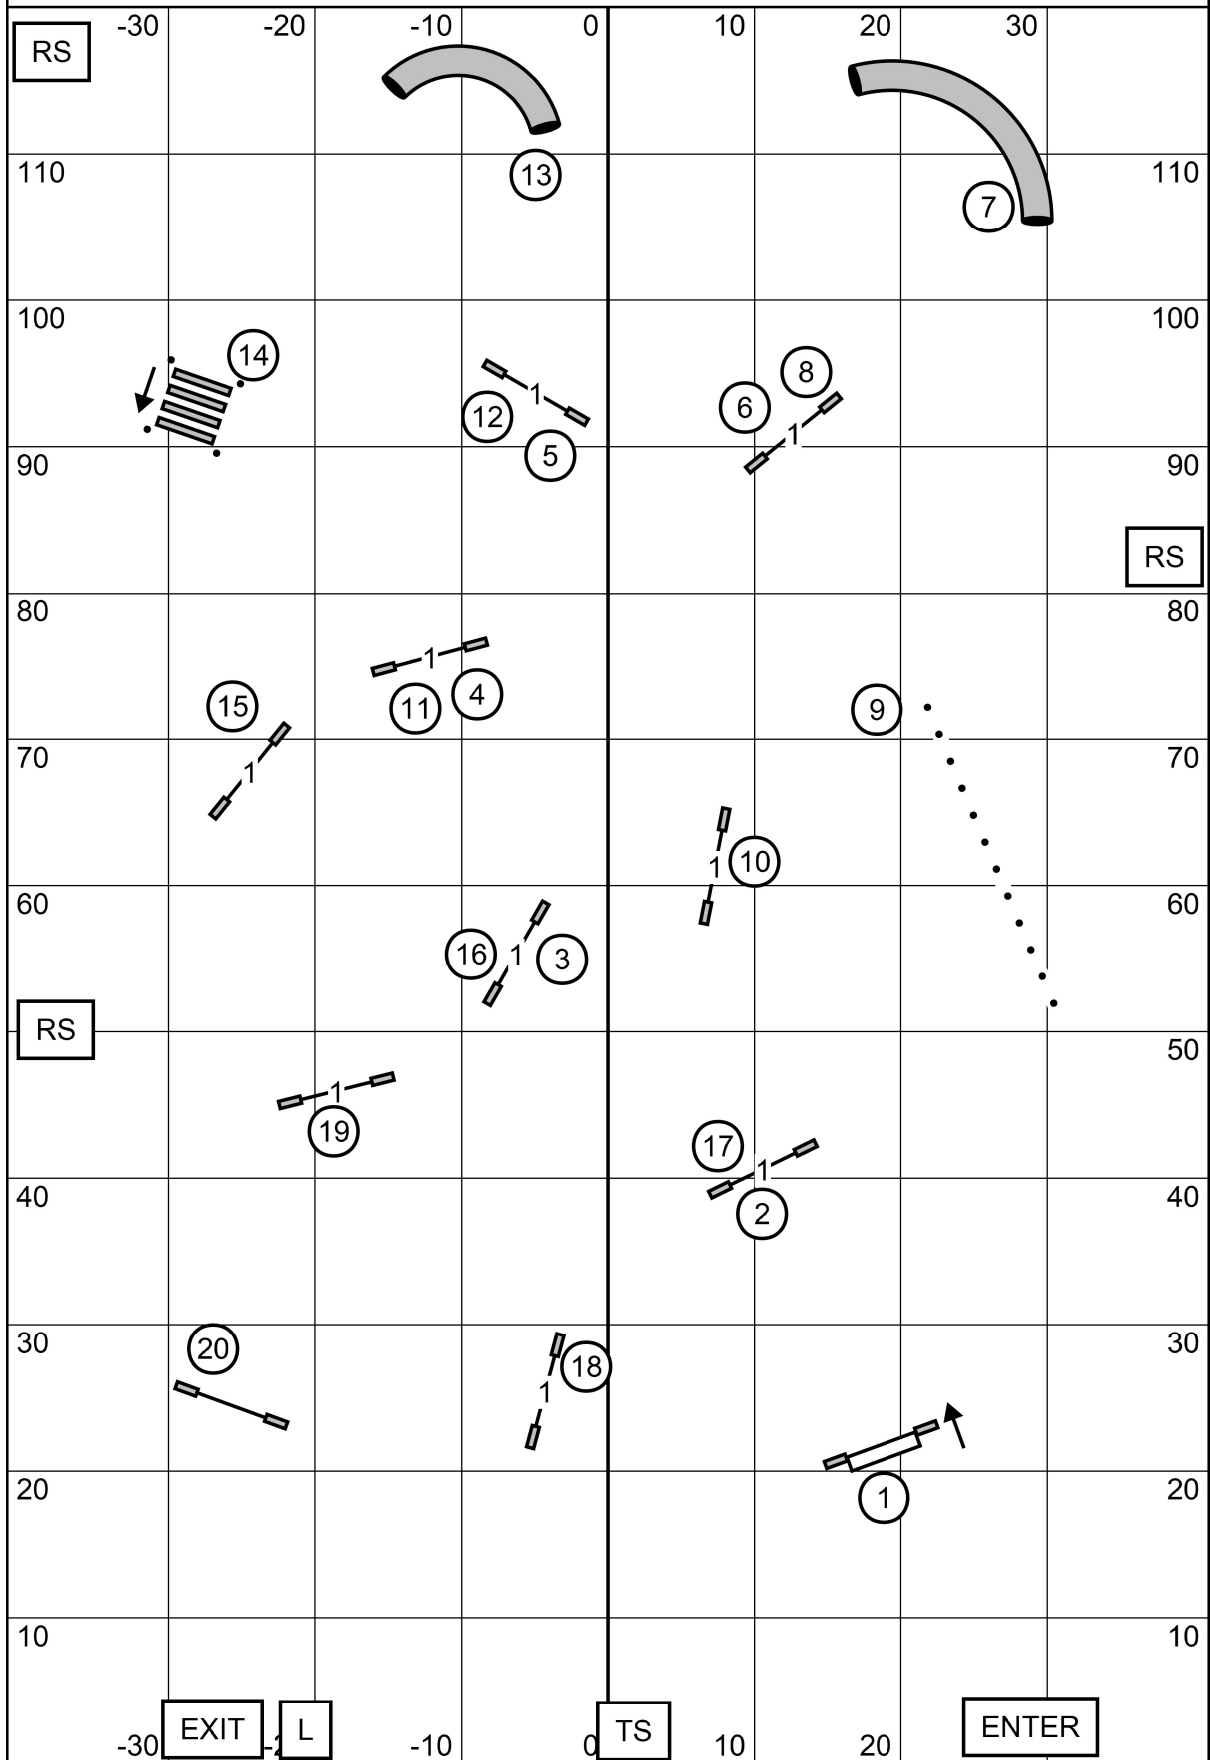

**ALL FAST**

Indoors on Turf 80' x 120' Judge: Don Wittke

E/M: (4) (5) (6) in flow ———  
 Open: (4) (5) in flow - - - - -  
 Novice: (4) (5) in flow - - - - -

START & FINISH JUMPS ARE BI-DIRECTIONAL  
 ALL OBSTACLES IN THE BODY OF THE COURSE ARE BI-DIRECTIONAL

Indoors on Turf 80' x120' Judge: Don Wittke

**NOVICE STD**

Indoors on Turf 80' x120' Judge: Don Wittke

**PREMIER JWW**

Indoors on Turf 80' x120' Judge: Don Wittke

Indoors on Turf 80' x120' Judge: Don Wittke