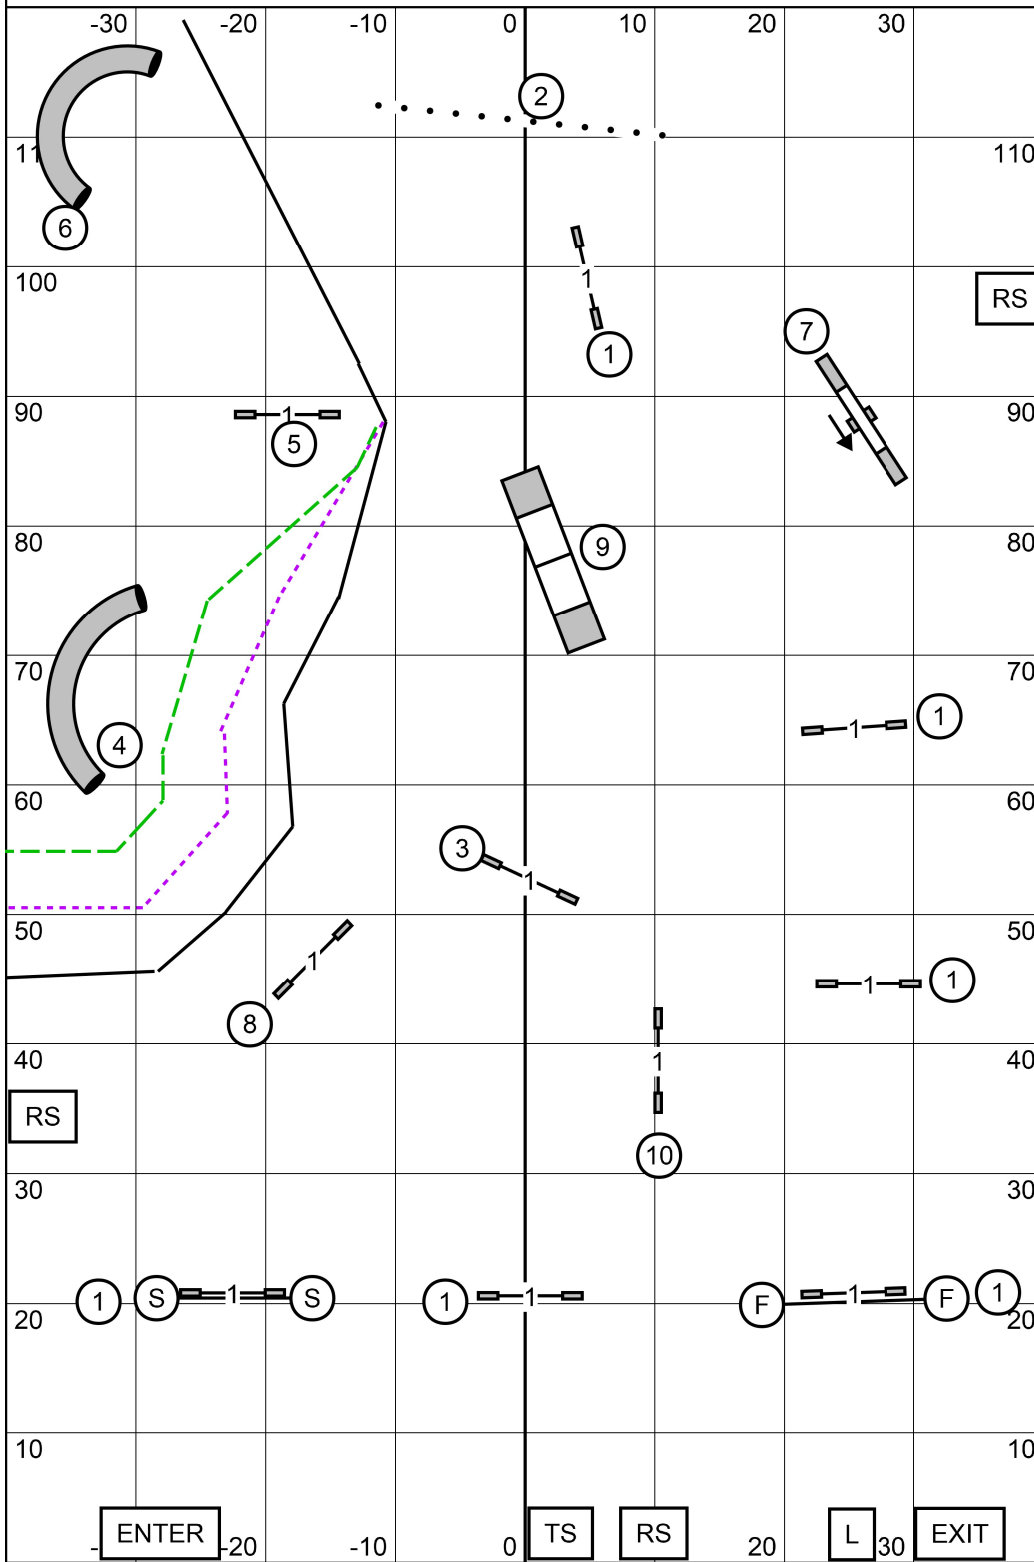

**ALL FAST**

Indoors on Turf 80' x 120' Judge: Don Wittke

E/M: (4) (5) (6) in flow ———  
 Open: (4) (5) in flow - - - - -  
 Novice: (4) (5) in flow - - - - -

START & FINISH JUMPS ARE BI-DIRECTIONAL  
 ALL OBSTACLES IN THE BODY OF THE COURSE ARE BI-DIRECTIONAL

Indoors on Turf 80' x120' Judge: Don Wittke

**NOVICE STD**

Indoors on Turf 80' x120' Judge: Don Wittke

**PREMIER JWW**

Indoors on Turf 80' x120' Judge: Don Wittke

Indoors on Turf 80' x120' Judge: Don Wittke