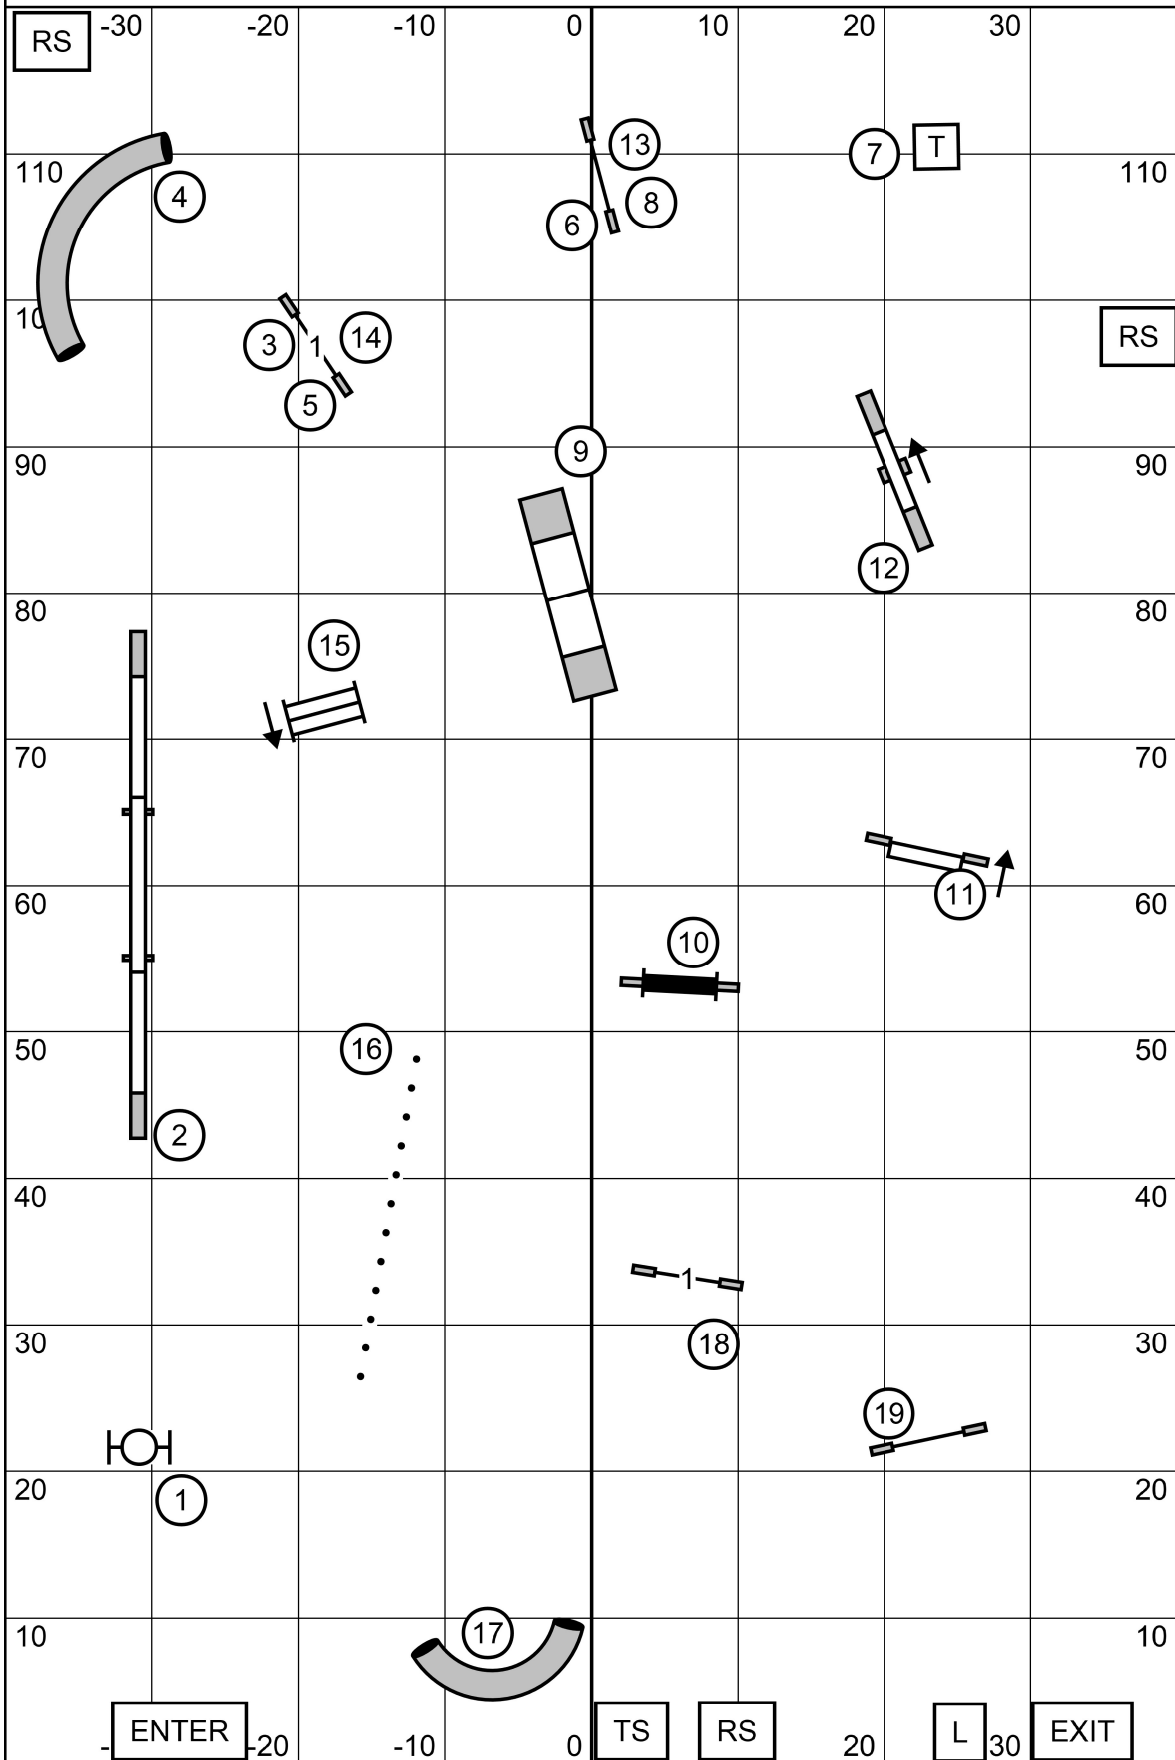

**ALL FAST**

Indoors on Turf 80' x 120' Judge: Don Wittke

E/M: (4) (5) (6) in flow ———  
 Open: (4) (5) in flow - - - - -  
 Novice: (4) (5) in flow - - - - -

START & FINISH JUMPS ARE BI-DIRECTIONAL  
 ALL OBSTACLES IN THE BODY OF THE COURSE ARE BI-DIRECTIONAL

Indoors on Turf 80' x120' Judge: Don Wittke

**NOVICE STD**

Indoors on Turf 80' x120' Judge: Don Wittke

**PREMIER JWW**

Indoors on Turf 80' x120' Judge: Don Wittke

Indoors on Turf 80' x120' Judge: Don Wittke