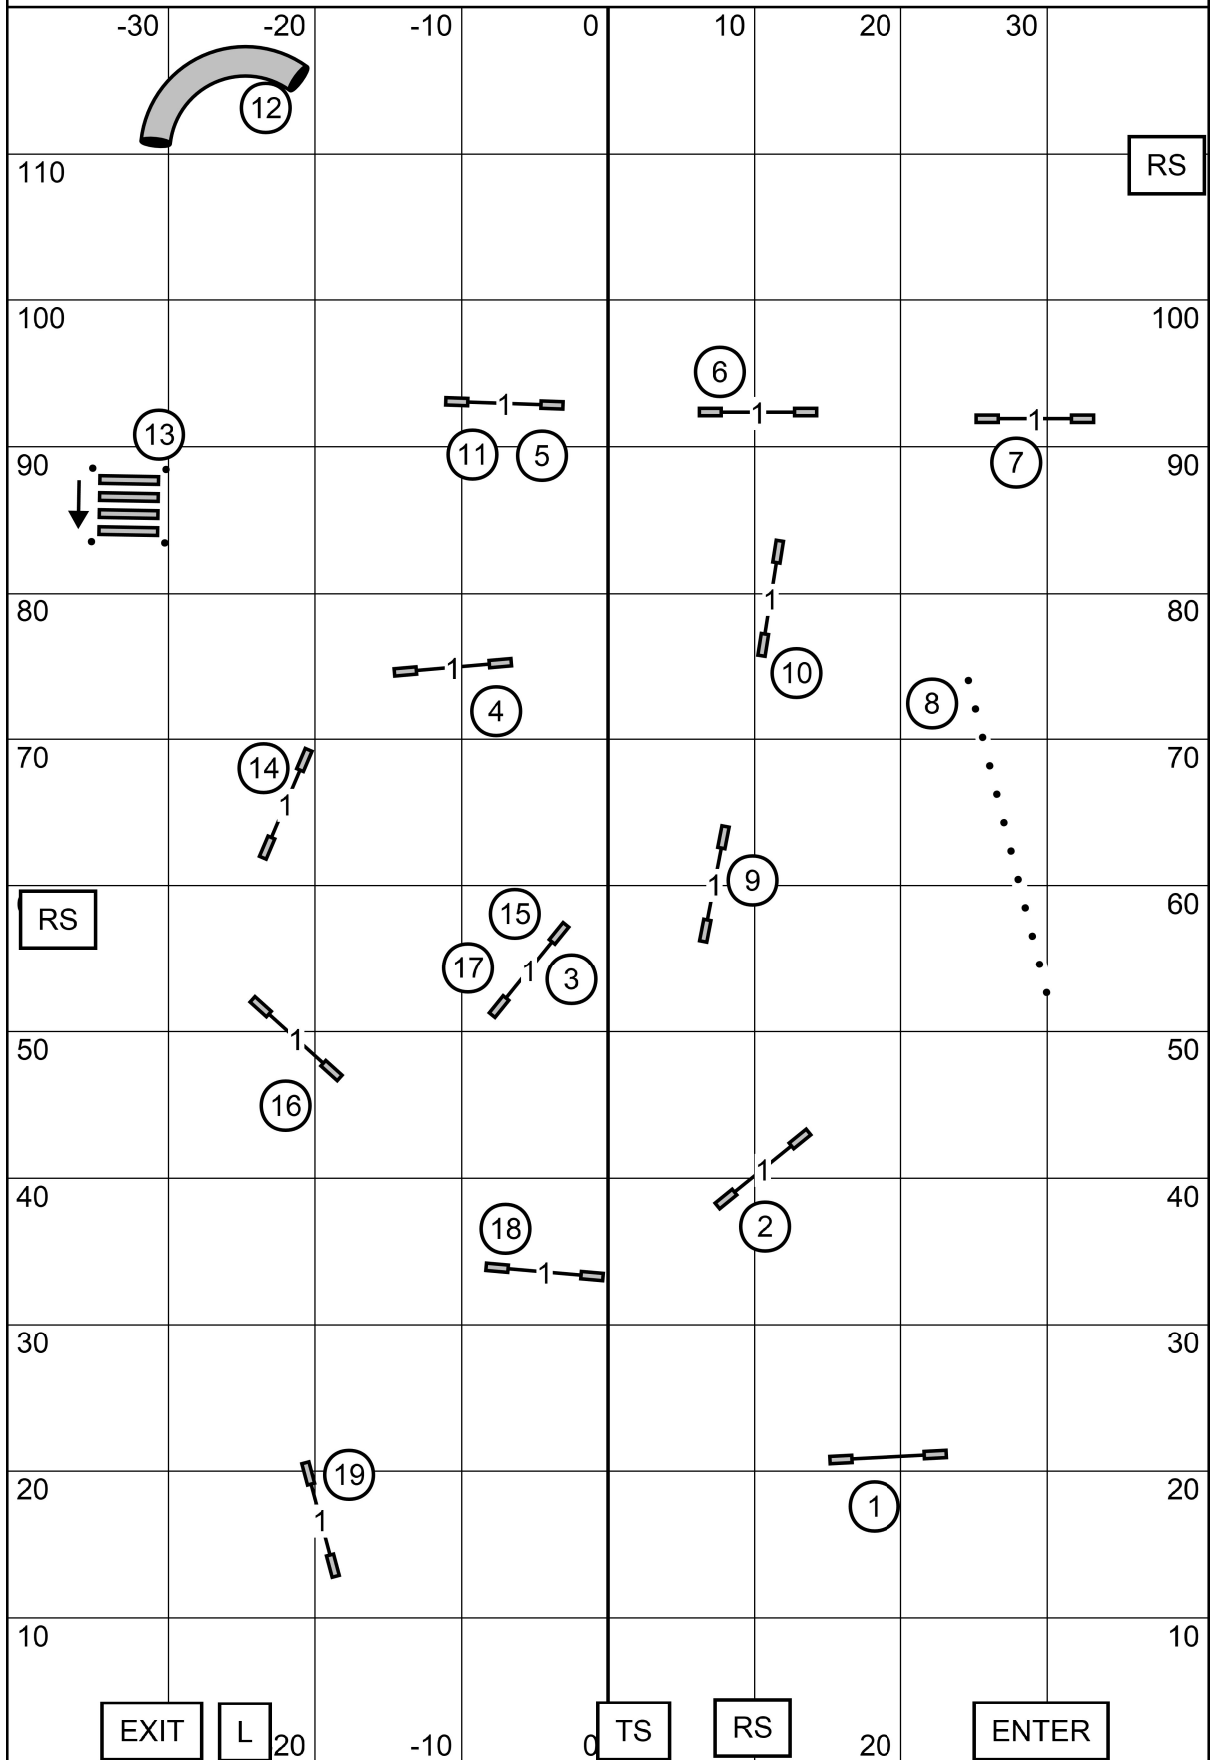

**ALL FAST**

Indoors on Turf 80' x 120' Judge: Don Wittke

E/M: (4) (5) (6) in flow ———  
 Open: (4) (5) in flow - - - - -  
 Novice: (4) (5) in flow - - - - -

START & FINISH JUMPS ARE BI-DIRECTIONAL  
 ALL OBSTACLES IN THE BODY OF THE COURSE ARE BI-DIRECTIONAL

Indoors on Turf 80' x120' Judge: Don Wittke

**NOVICE STD**

Indoors on Turf 80' x120' Judge: Don Wittke

**PREMIER JWW**

Indoors on Turf 80' x120' Judge: Don Wittke

Indoors on Turf 80' x120' Judge: Don Wittke