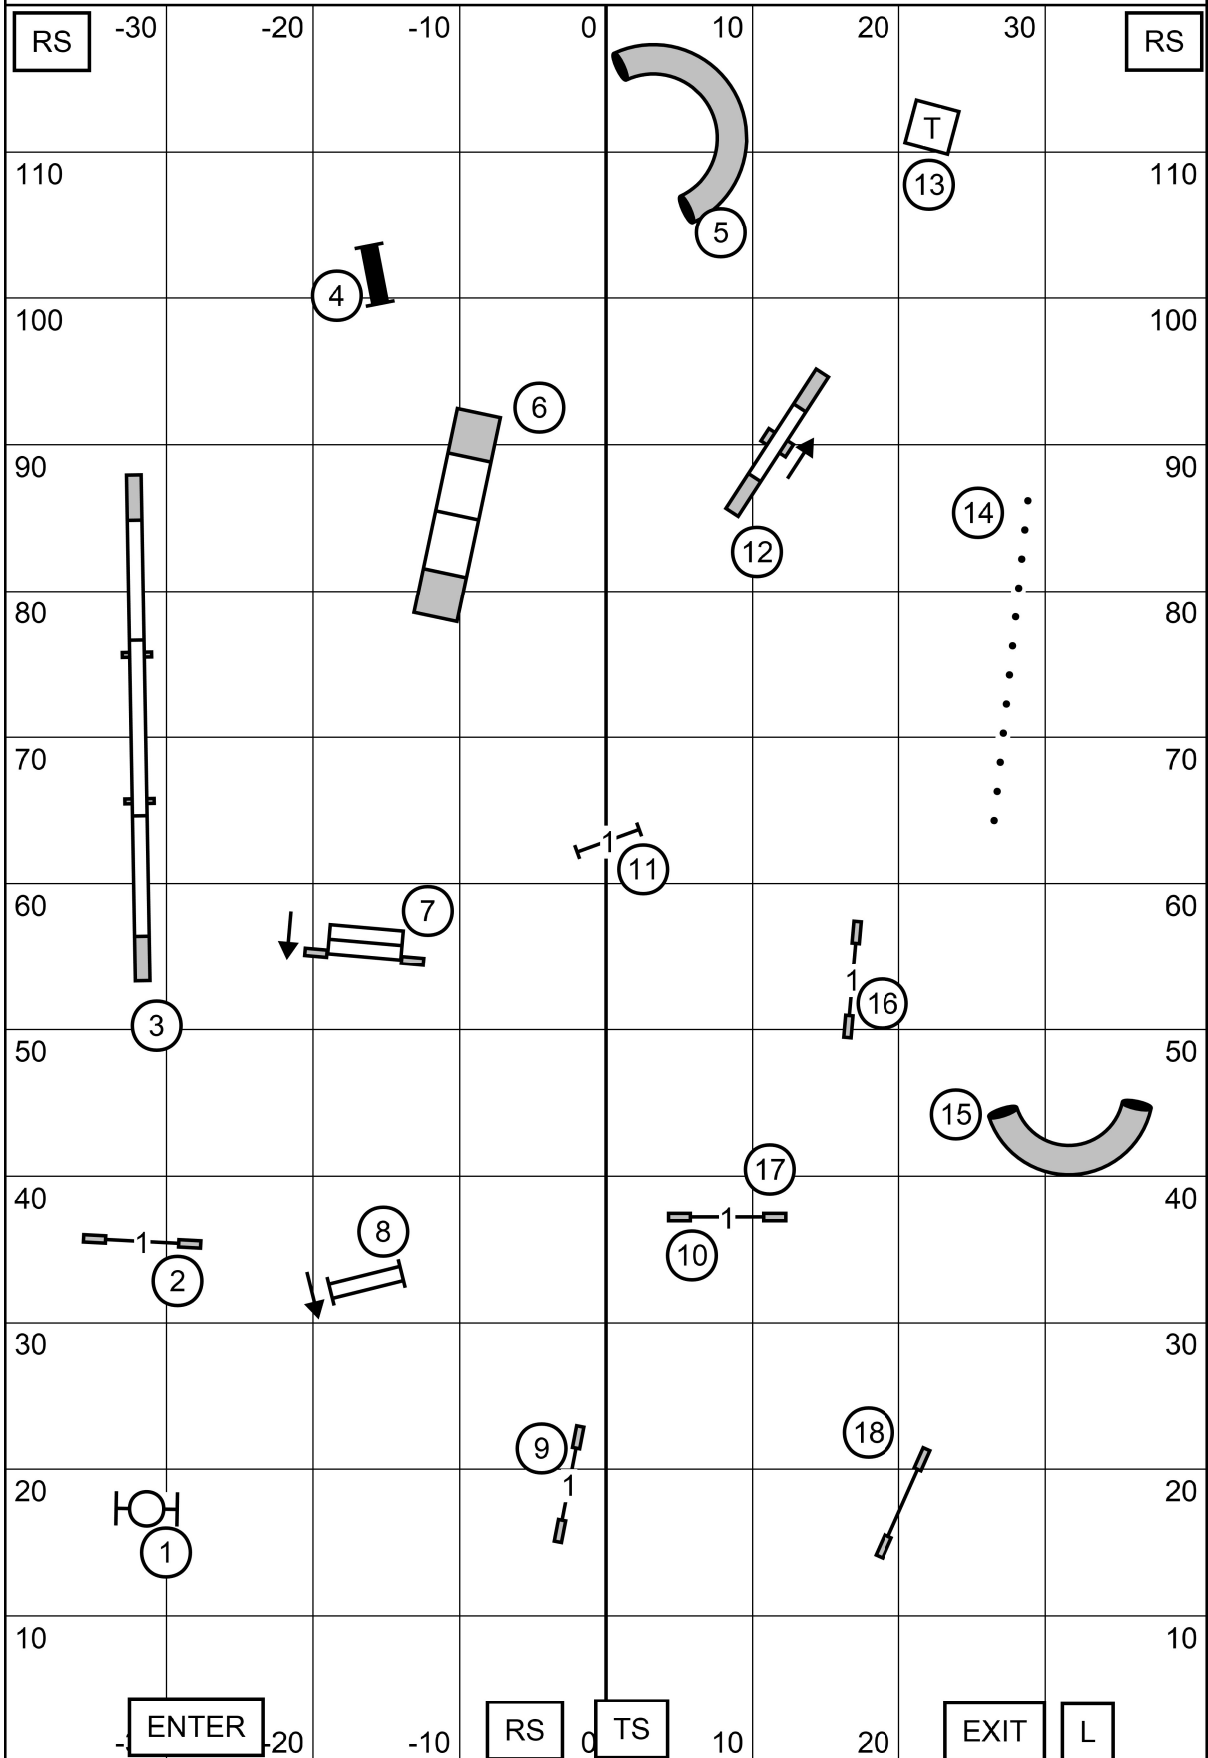

Indoors on Turf 80' x120' Judge: Don Wittke

Indoors on Turf 80' x120' Judge: Don Wittke

Indoors on Turf 80' x120' Judge: Don Wittke

OPEN STD

Indoors on Turf 80' x120' Judge: Don Wittke

NOVICE STD

Indoors on Turf 80' x120' Judge: Don Wittke

PREMIER STD

Indoors on Turf 80' x120' Judge: Don Wittke