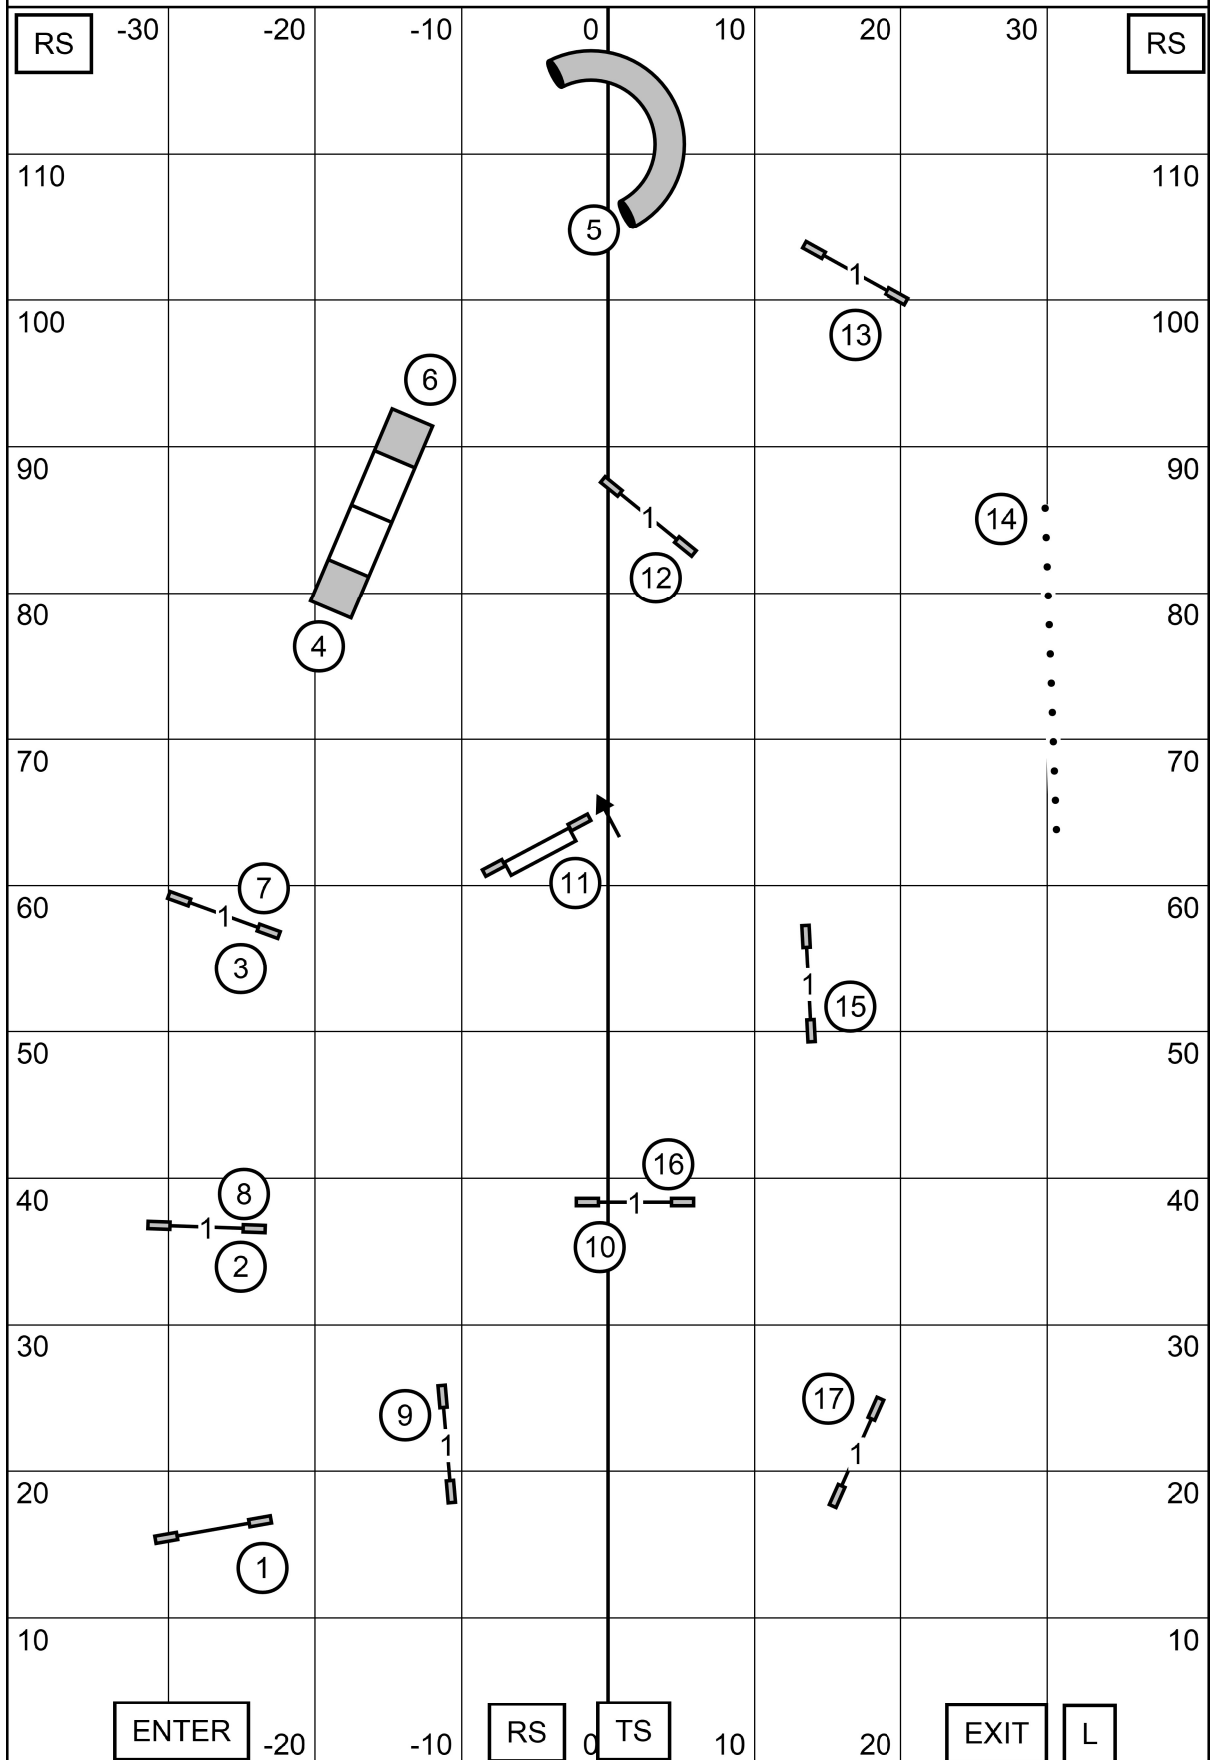

Indoors on Turf 80' x120' Judge: Don Wittke

Indoors on Turf 80' x120' Judge: Don Wittke

Indoors on Turf 80' x120' Judge: Don Wittke

OPEN STD

Indoors on Turf 80' x120' Judge: Don Wittke

NOVICE STD

Indoors on Turf 80' x120' Judge: Don Wittke

PREMIER STD

Indoors on Turf 80' x120' Judge: Don Wittke