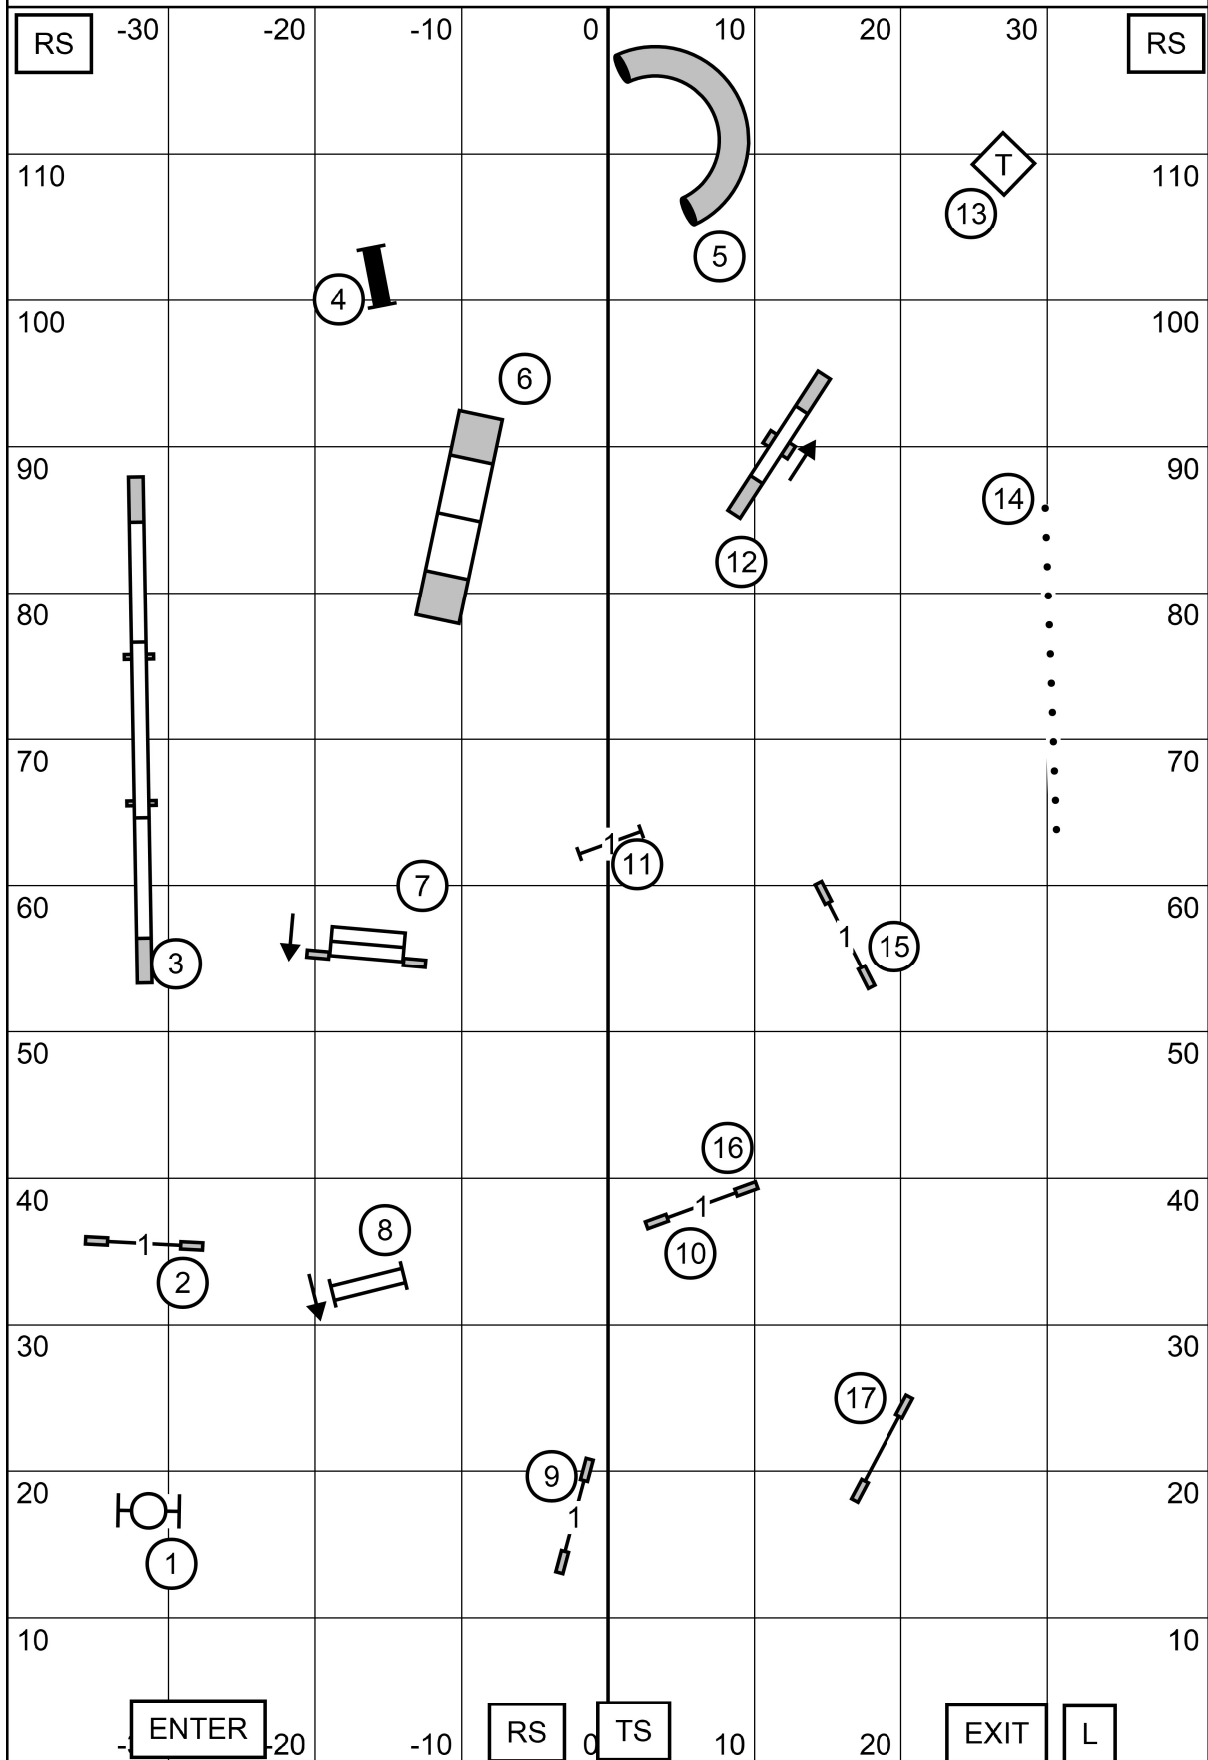

Indoors on Turf 80' x120' Judge: Don Wittke

Indoors on Turf 80' x120' Judge: Don Wittke

Indoors on Turf 80' x120' Judge: Don Wittke

OPEN STD

Indoors on Turf 80' x120' Judge: Don Wittke

NOVICE STD

Indoors on Turf 80' x120' Judge: Don Wittke

PREMIER STD

Indoors on Turf 80' x120' Judge: Don Wittke