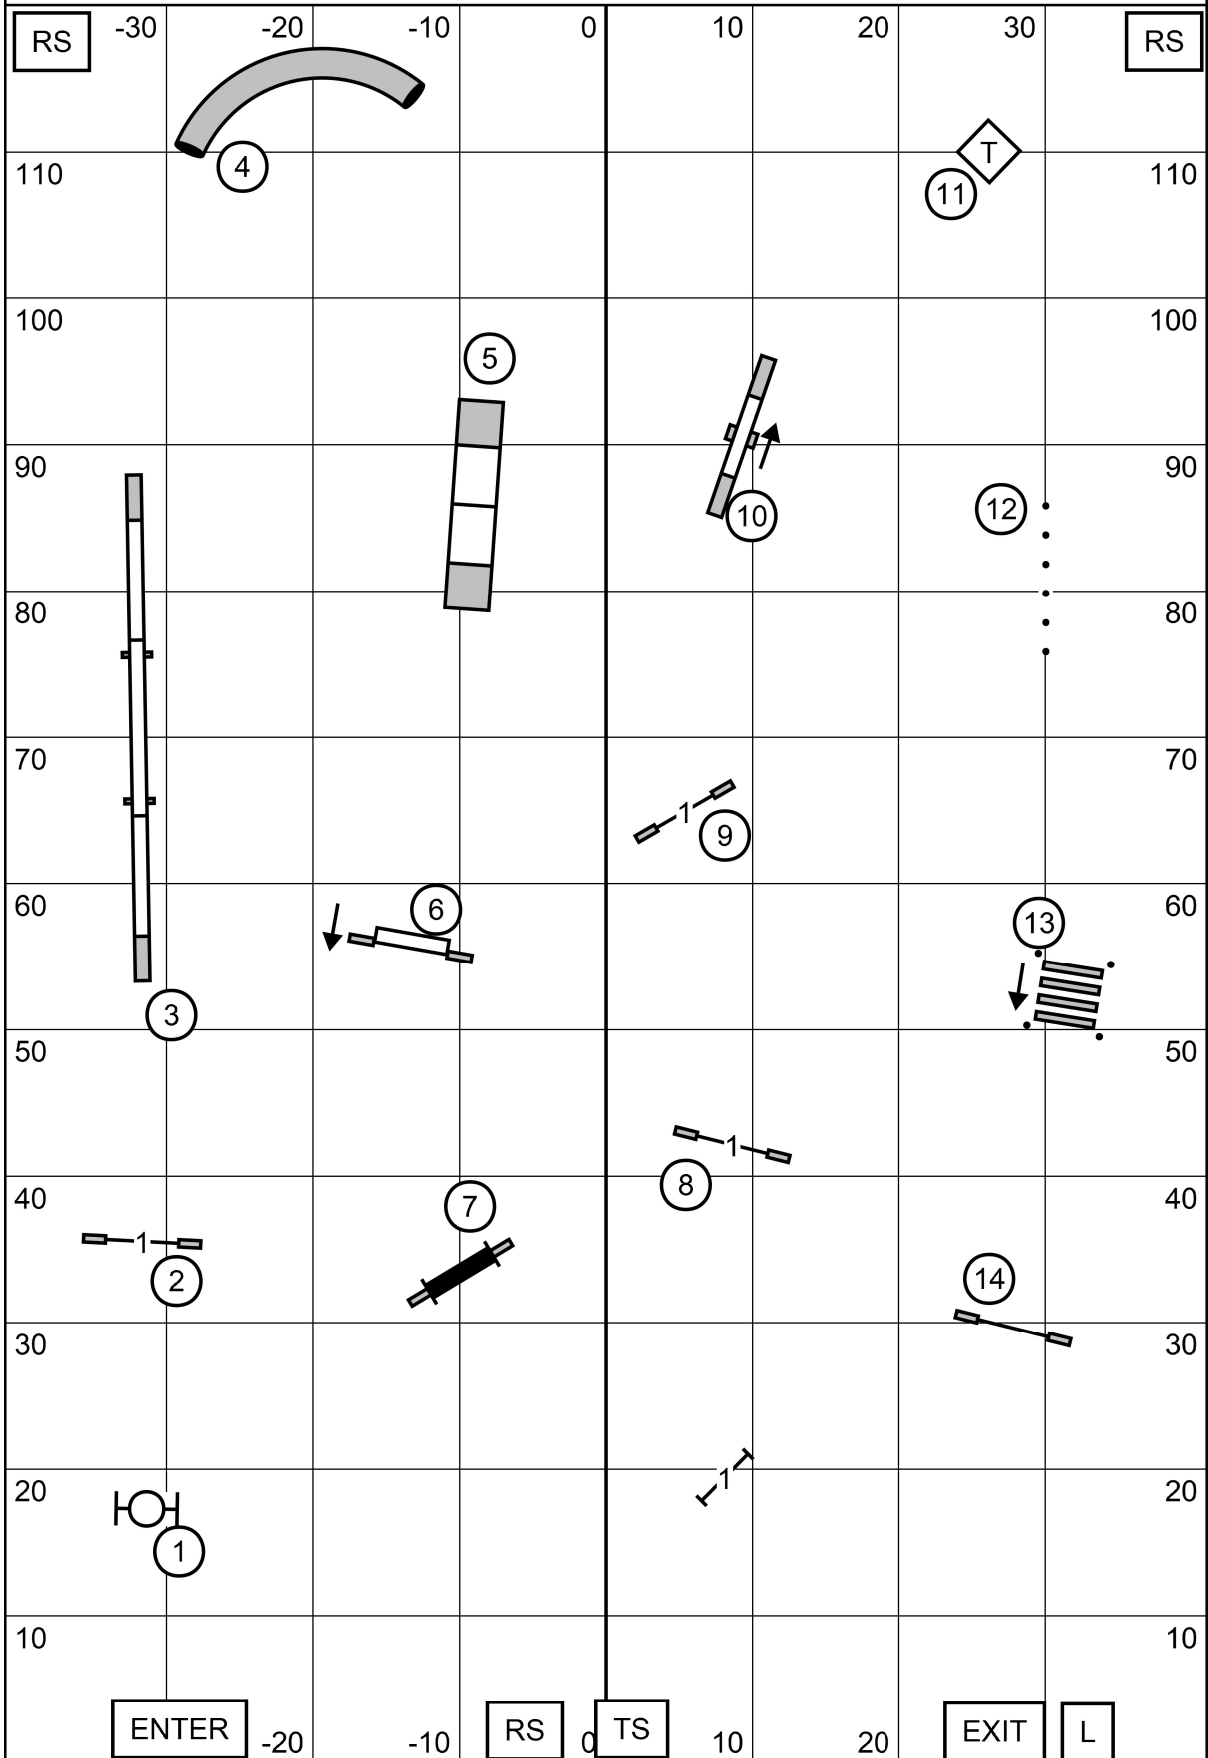

Indoors on Turf 80' x120' Judge: Don Wittke

Indoors on Turf 80' x120' Judge: Don Wittke

Indoors on Turf 80' x120' Judge: Don Wittke

OPEN STD

Indoors on Turf 80' x120' Judge: Don Wittke

NOVICE STD

Indoors on Turf 80' x120' Judge: Don Wittke

PREMIER STD

Indoors on Turf 80' x120' Judge: Don Wittke