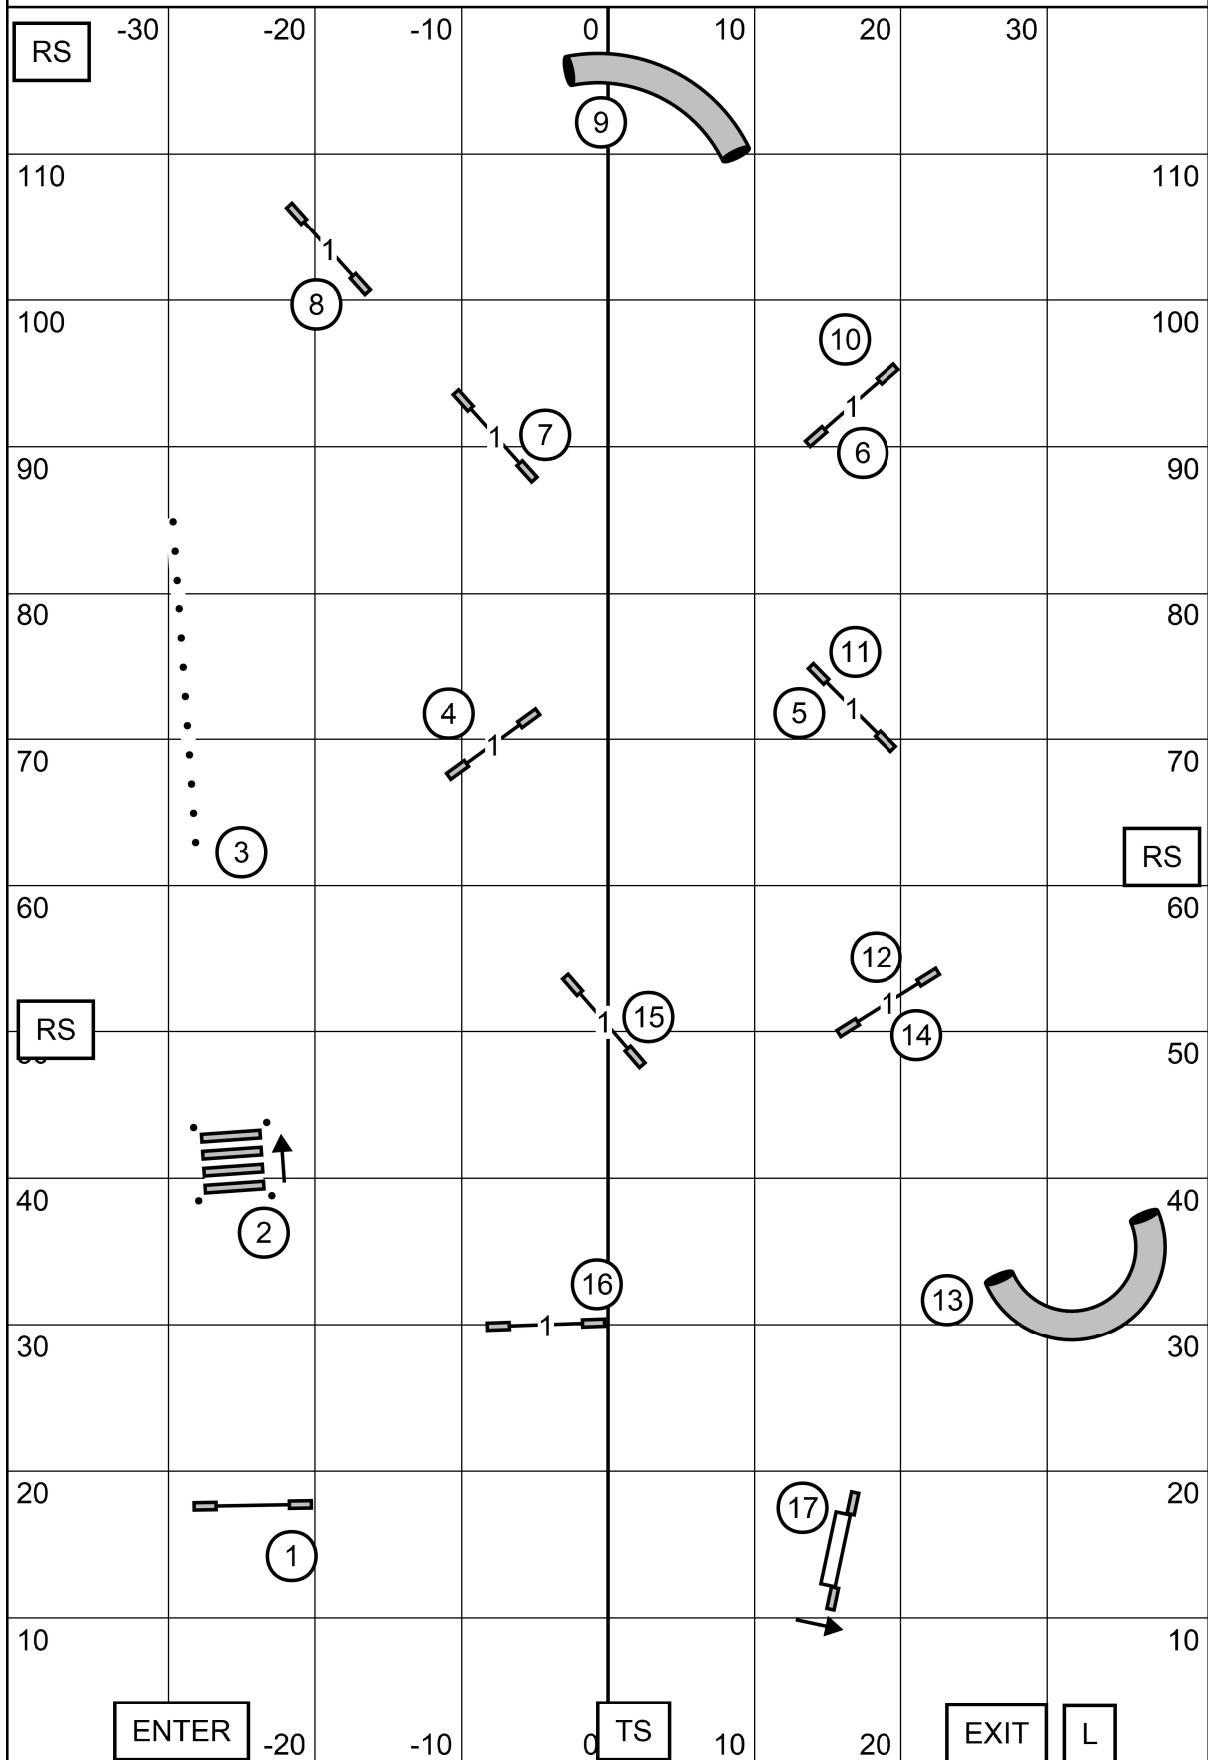

Indoors on Turf 80' x120' Judge: Don Wittke

Indoors on Turf 80' x120' Judge: Don Wittke

Indoors on Turf 80' x120' Judge: Don Wittke

OPEN STD

Indoors on Turf 80' x120' Judge: Don Wittke

NOVICE STD

Indoors on Turf 80' x120' Judge: Don Wittke

PREMIER STD

Indoors on Turf 80' x120' Judge: Don Wittke