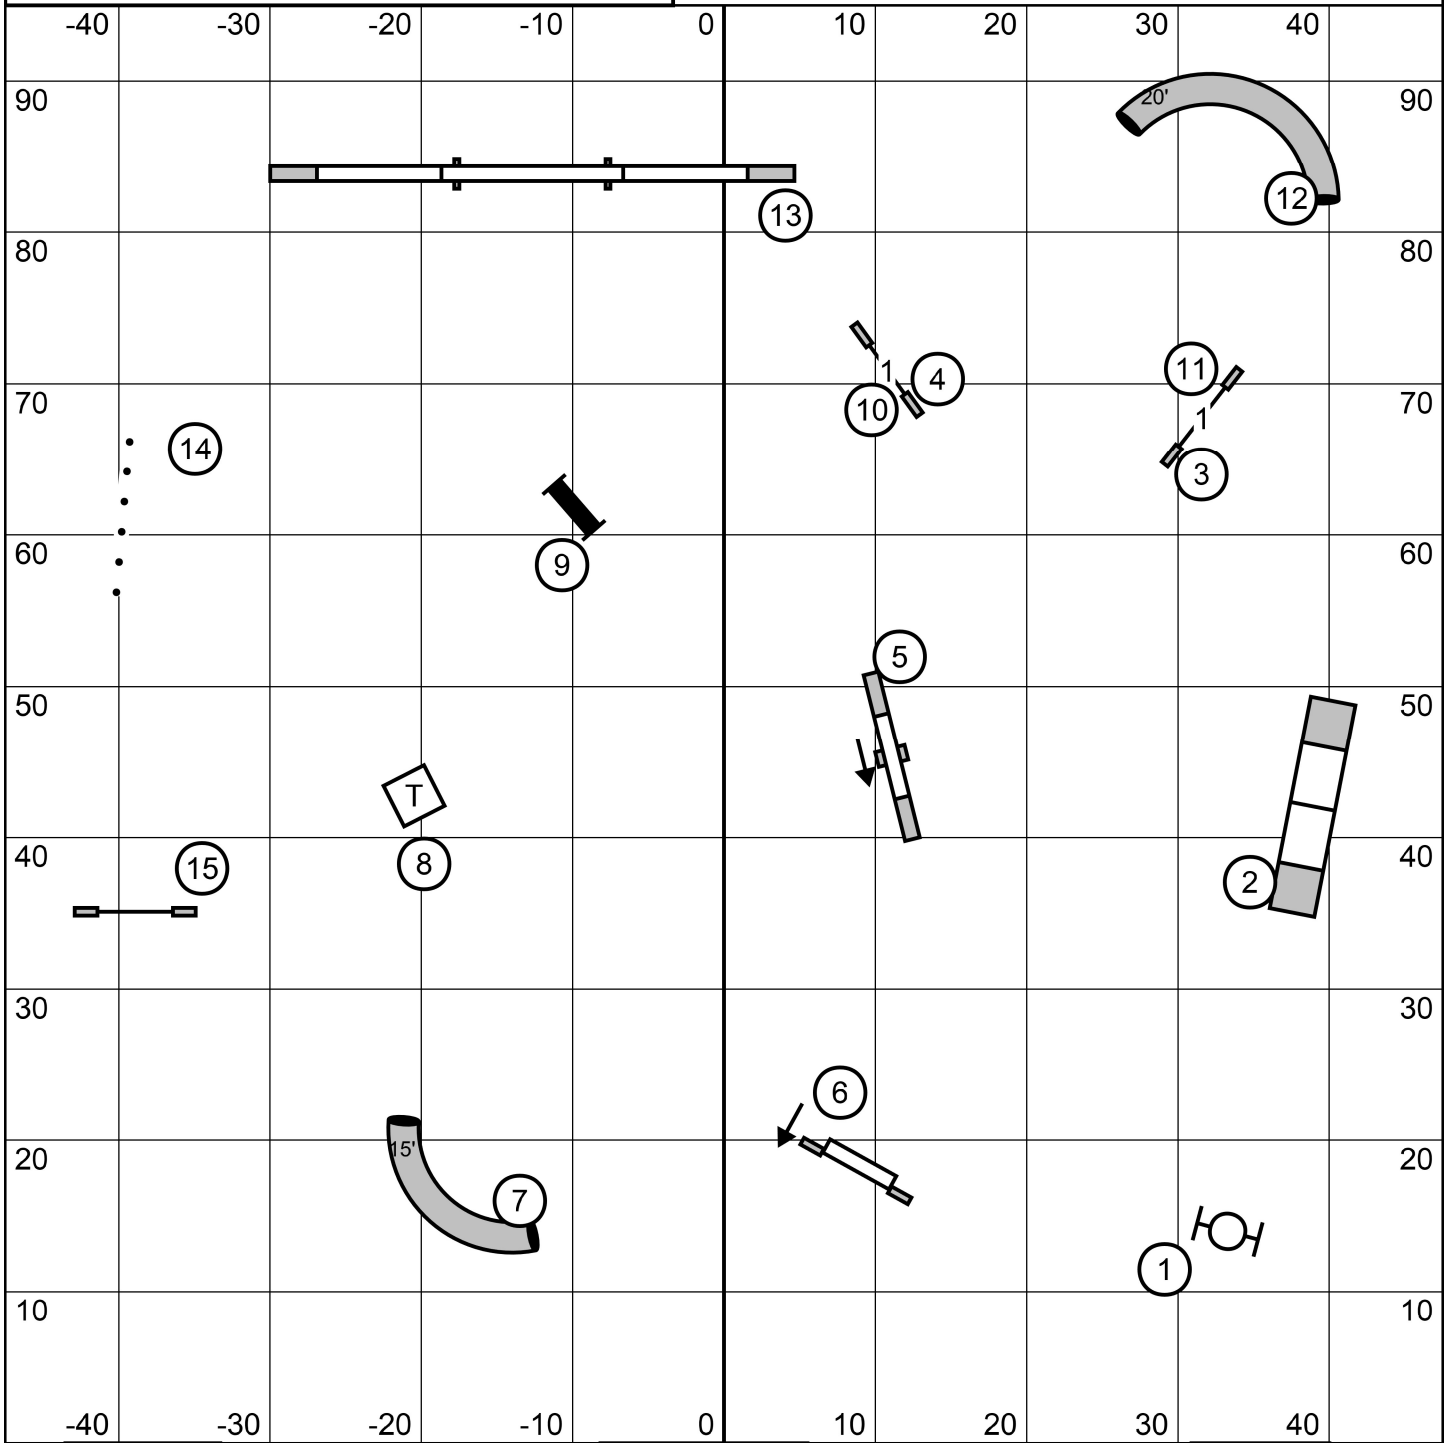

# NOVICE STD

L EXIT

Timer/Scribe

ENTER

Leap Agility Club of Central Massachusetts  
**FAST (All Levels)**  
 Friday June 7, 2024  
 Judge Sandra Moody

Course Designer:  
 LaVar Griffin

**FAST Sends**  
 Master: 4 [5] 6 Dashed Line  
 Open: 4-5 or 5-6 Dashed Line  
 Novice 4-5 or 5-6 Dotted Line