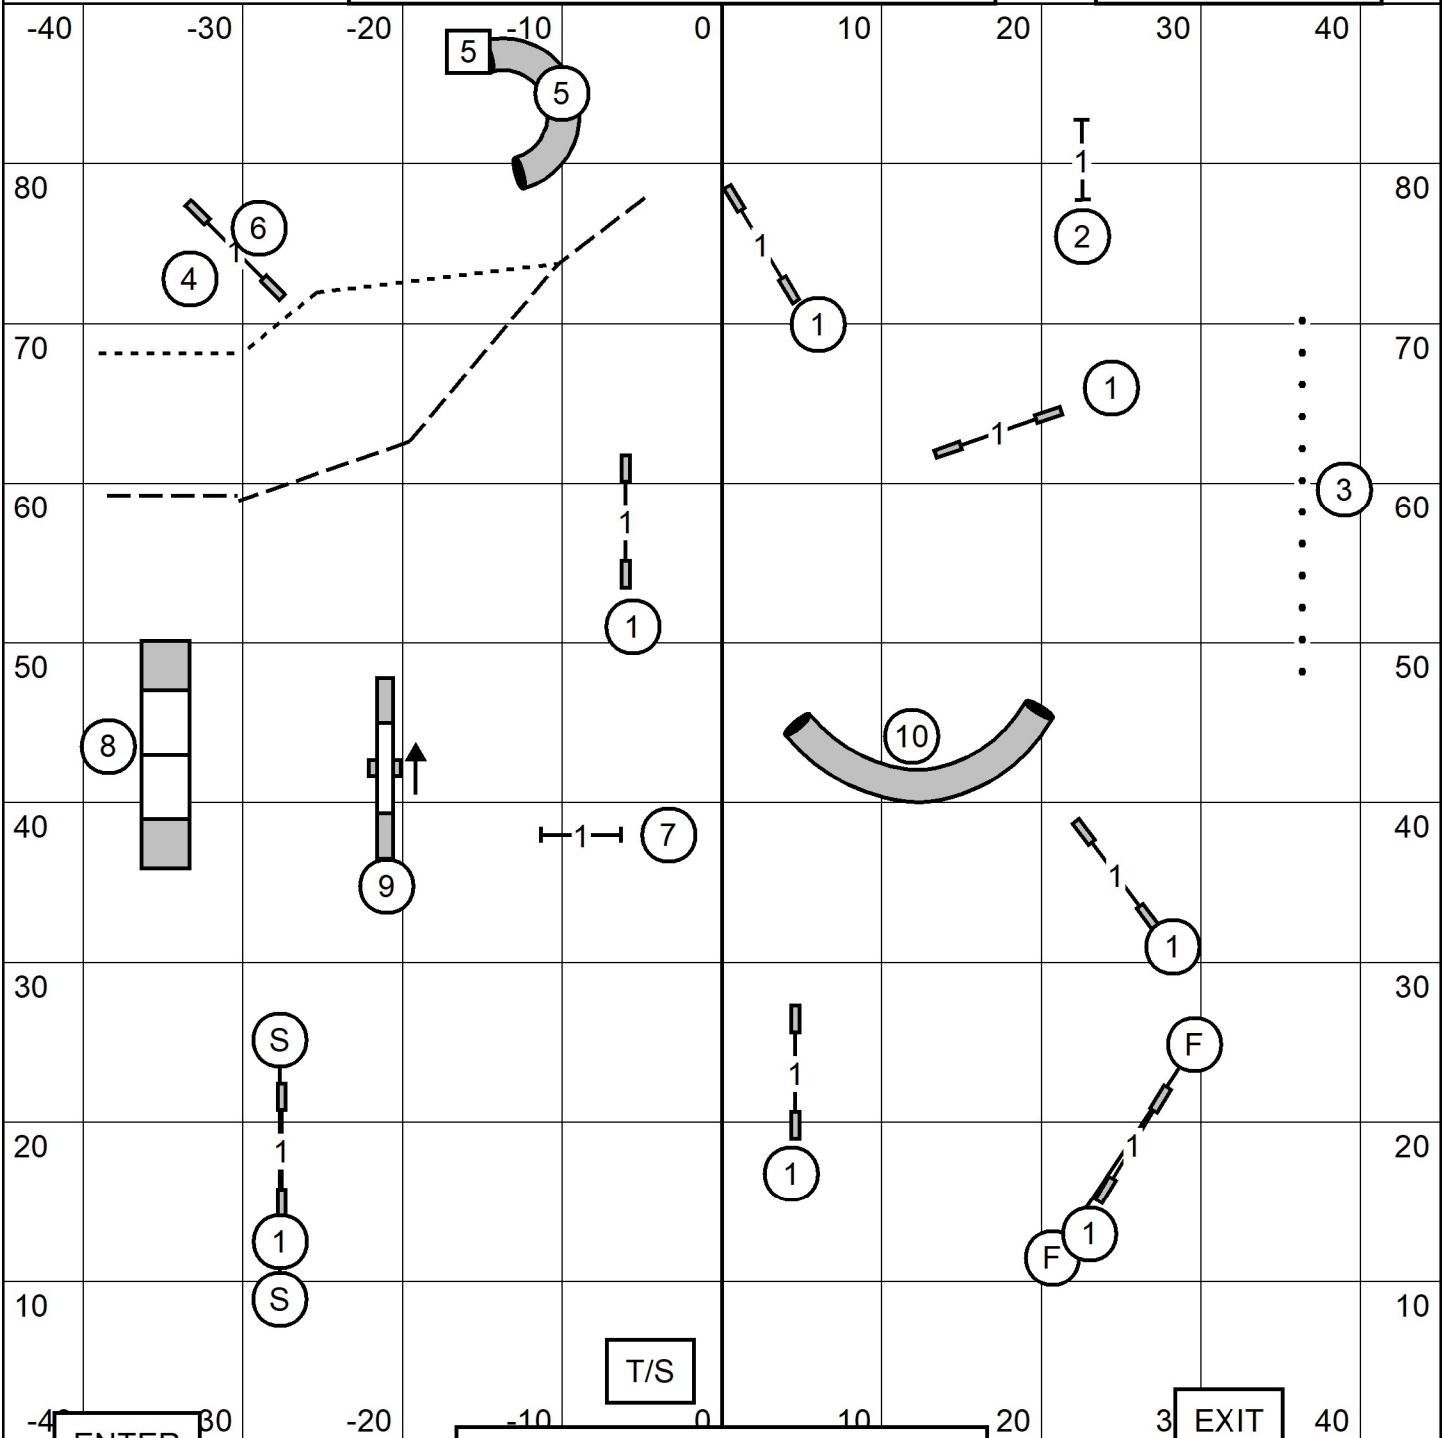

# NOVICE STD

L EXIT

Timer/Scribe

ENTER

Leap Agility Club of Central Massachusetts  
**FAST (All Levels)**  
 Friday June 7, 2024  
 Judge Sandra Moody

Course Designer:  
 LaVar Griffin

**FAST Sends**  
 Master: 4 [5] 6 Dashed Line  
 Open: 4-5 or 5-6 Dashed Line  
 Novice 4-5 or 5-6 Dotted Line