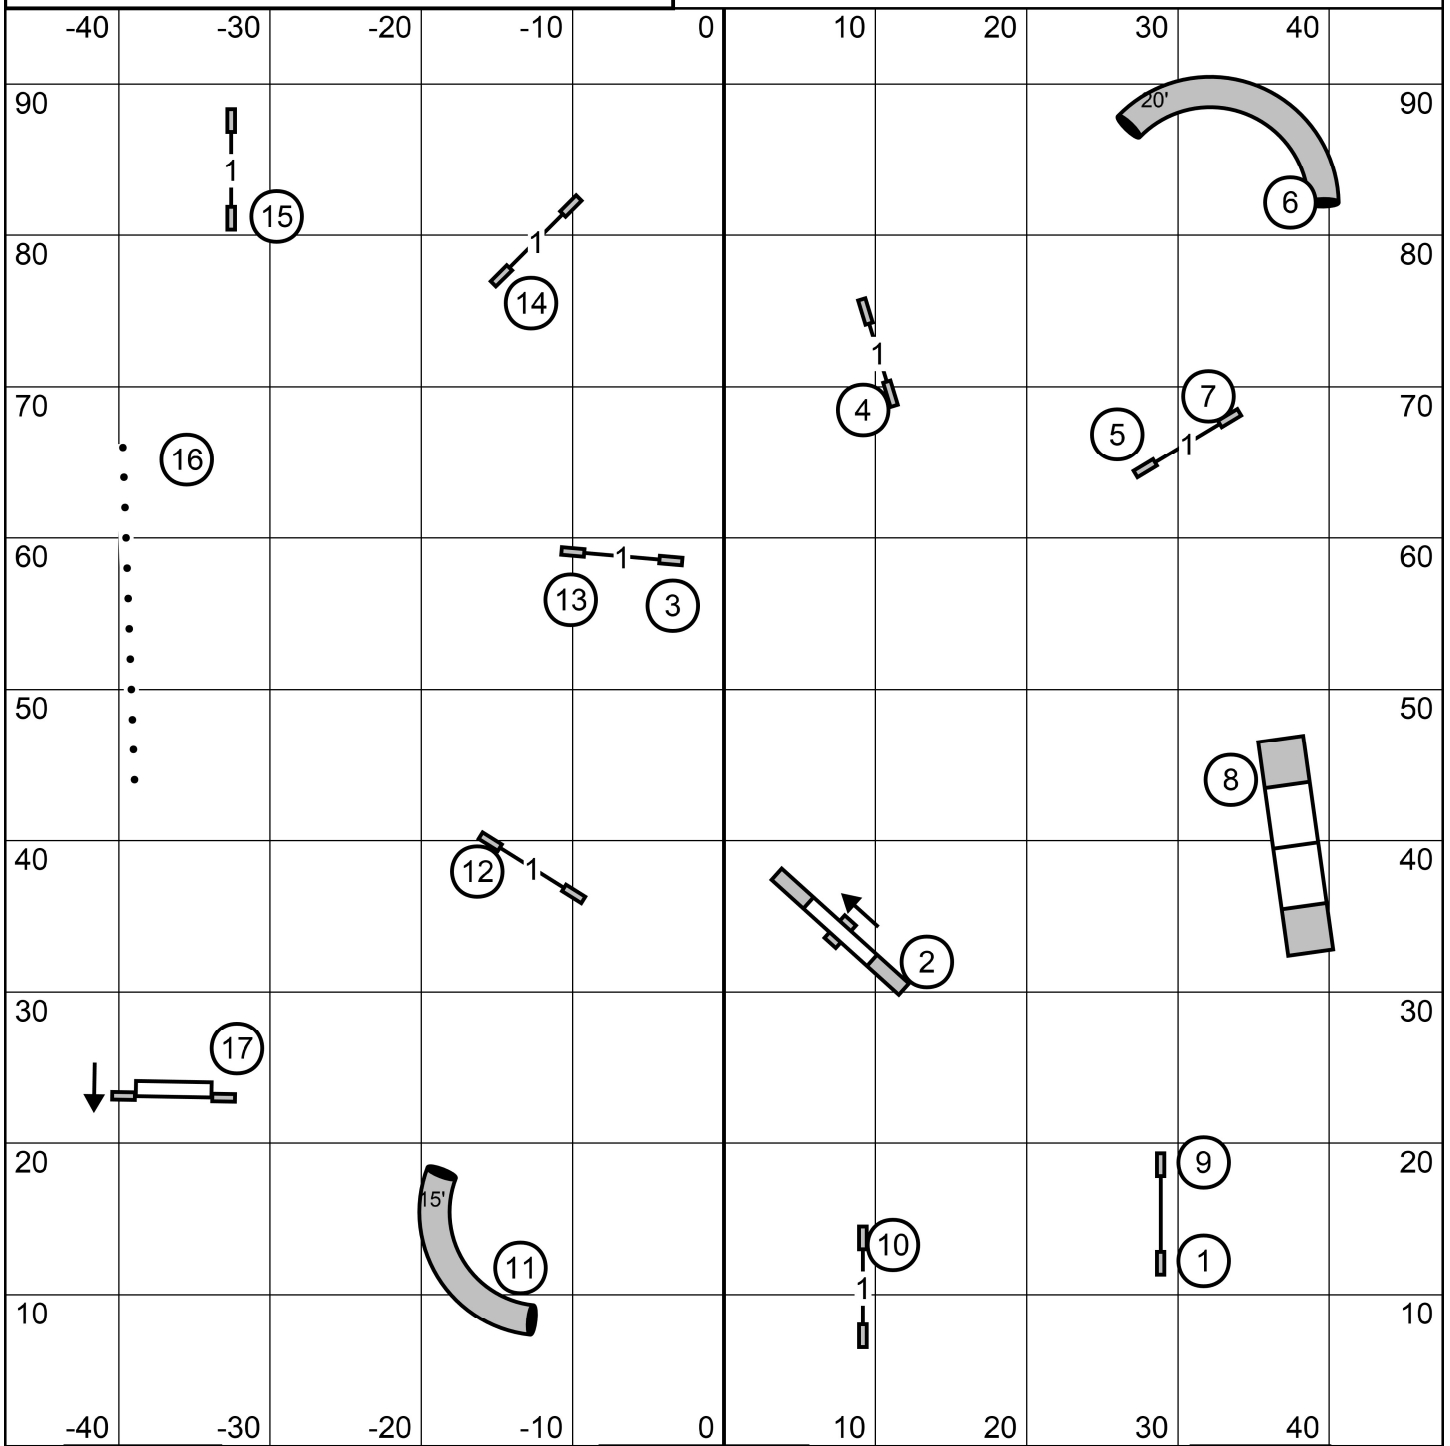

LEAP Agility Club of Central Massachusetts

Friday June 7, 2024
Northford, CT

The Fieldhouse
Ben Gibbs

TIME 2 BEAT

L EXIT

Timer/Scribe

ENTER