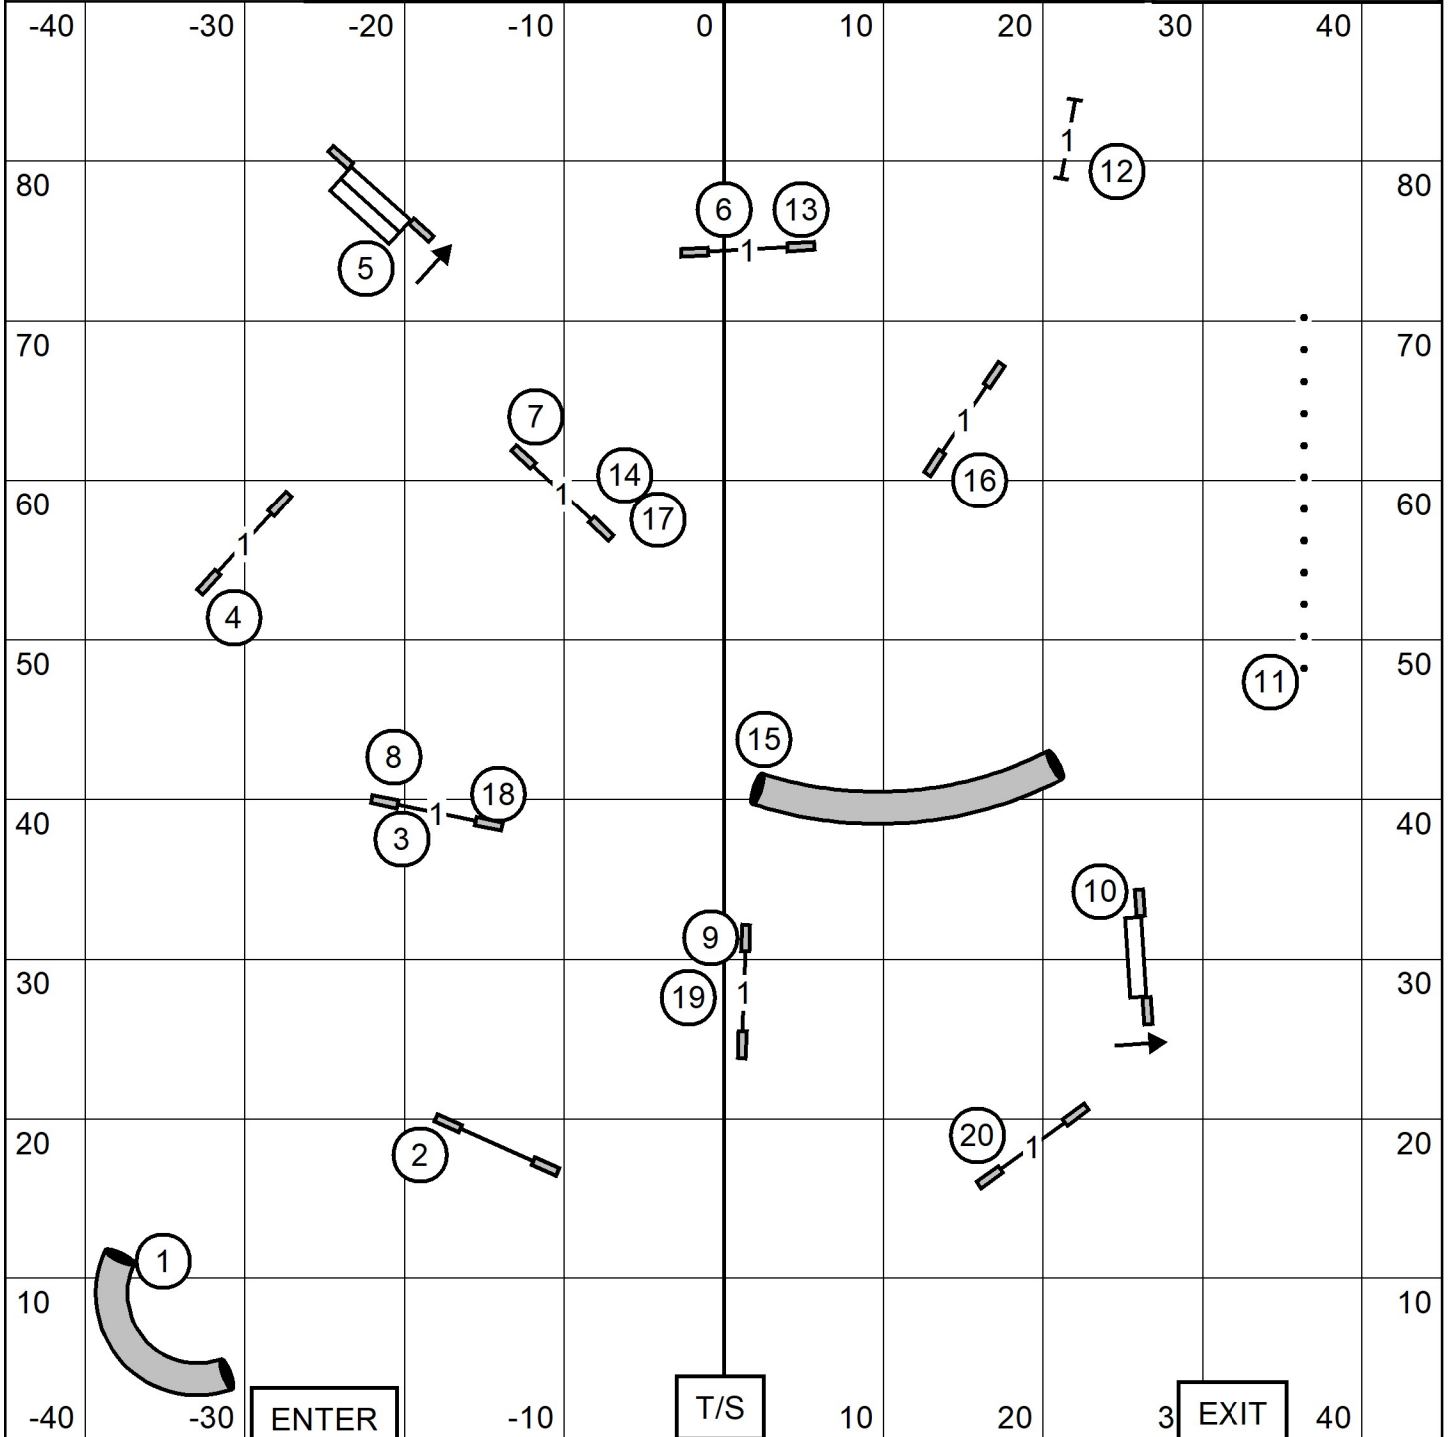

Leap Agility Club of Central Massachusetts
Master/Excellent Jumpers With Weaves

Friday June 7, 2024
Judge Sandra Moody

Course Designer:
LaVar Griffin