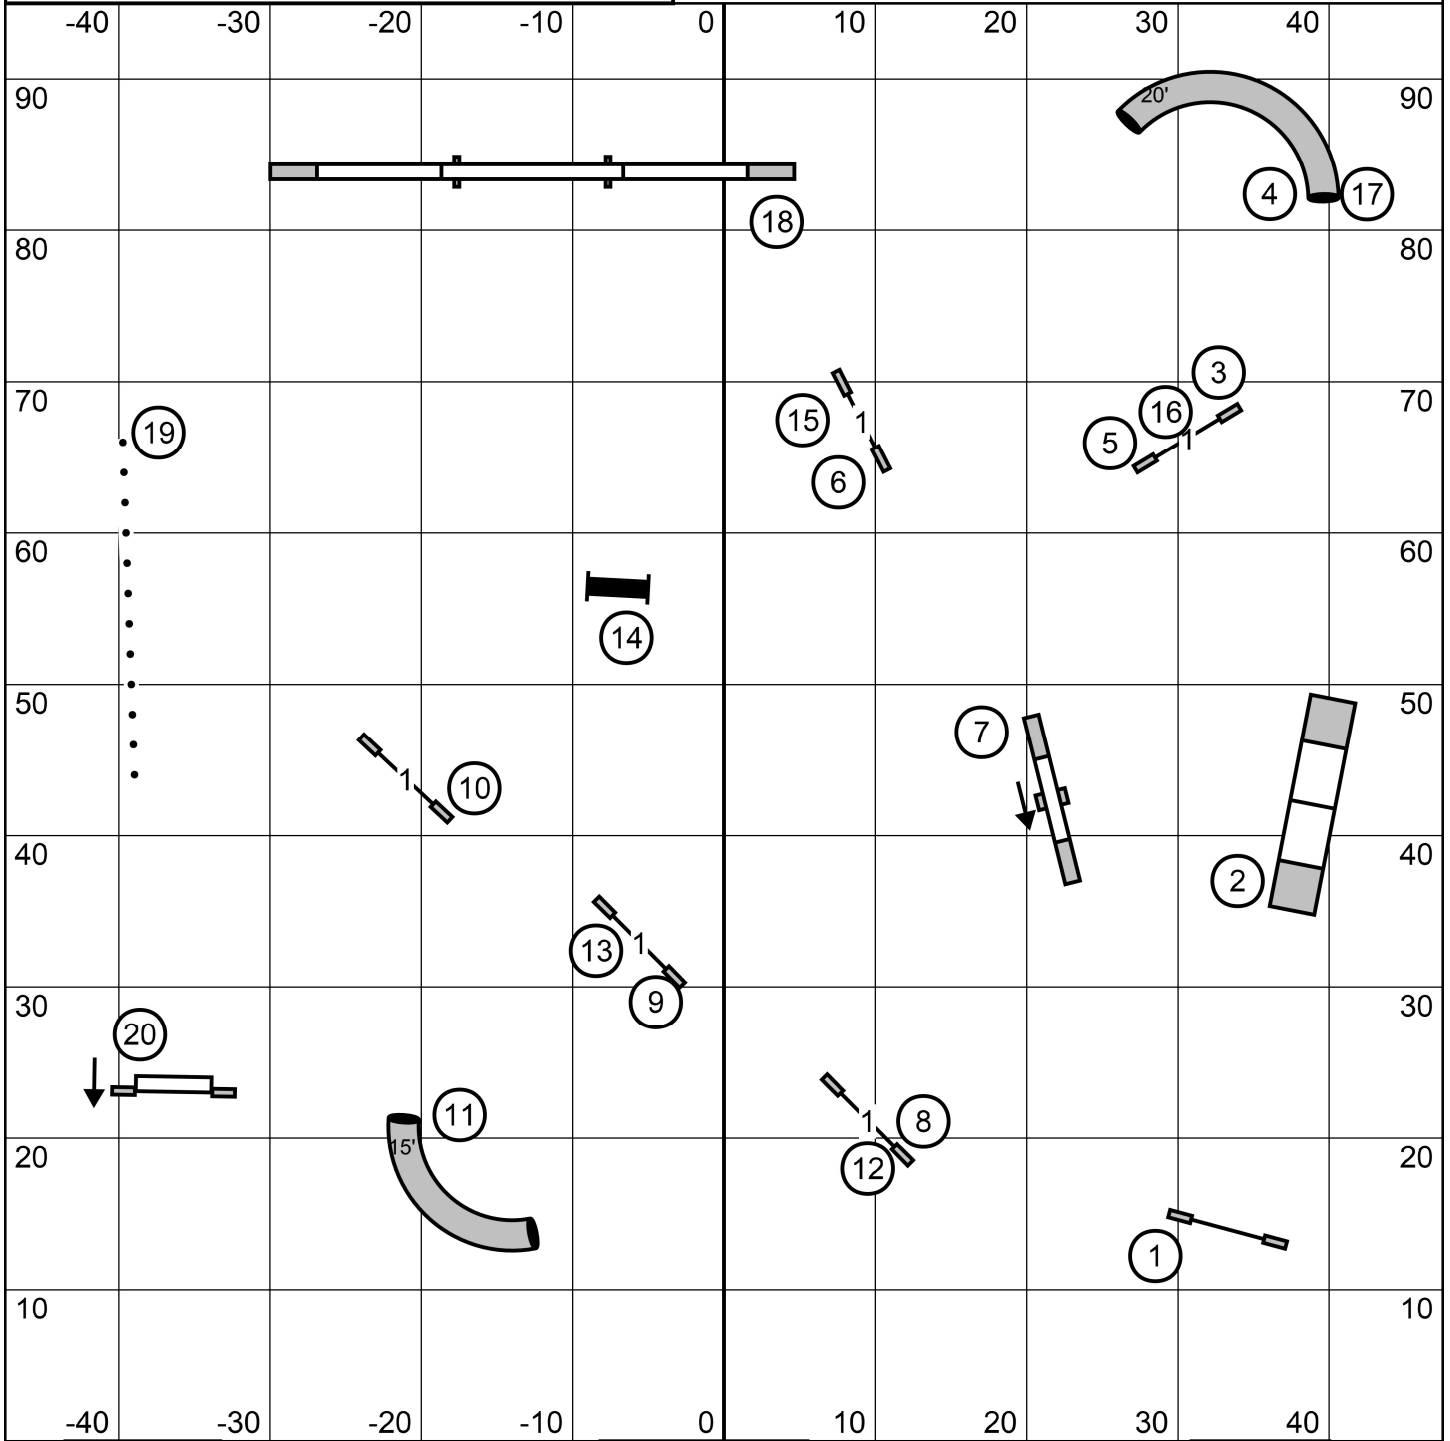

LEAP Agility Club of Central Massachusetts

Friday June 7, 2024 The Fieldhouse
Northford, CT Ben Gibbs

PREMIER STD

L	EXIT	Timer/Scribe		ENTER