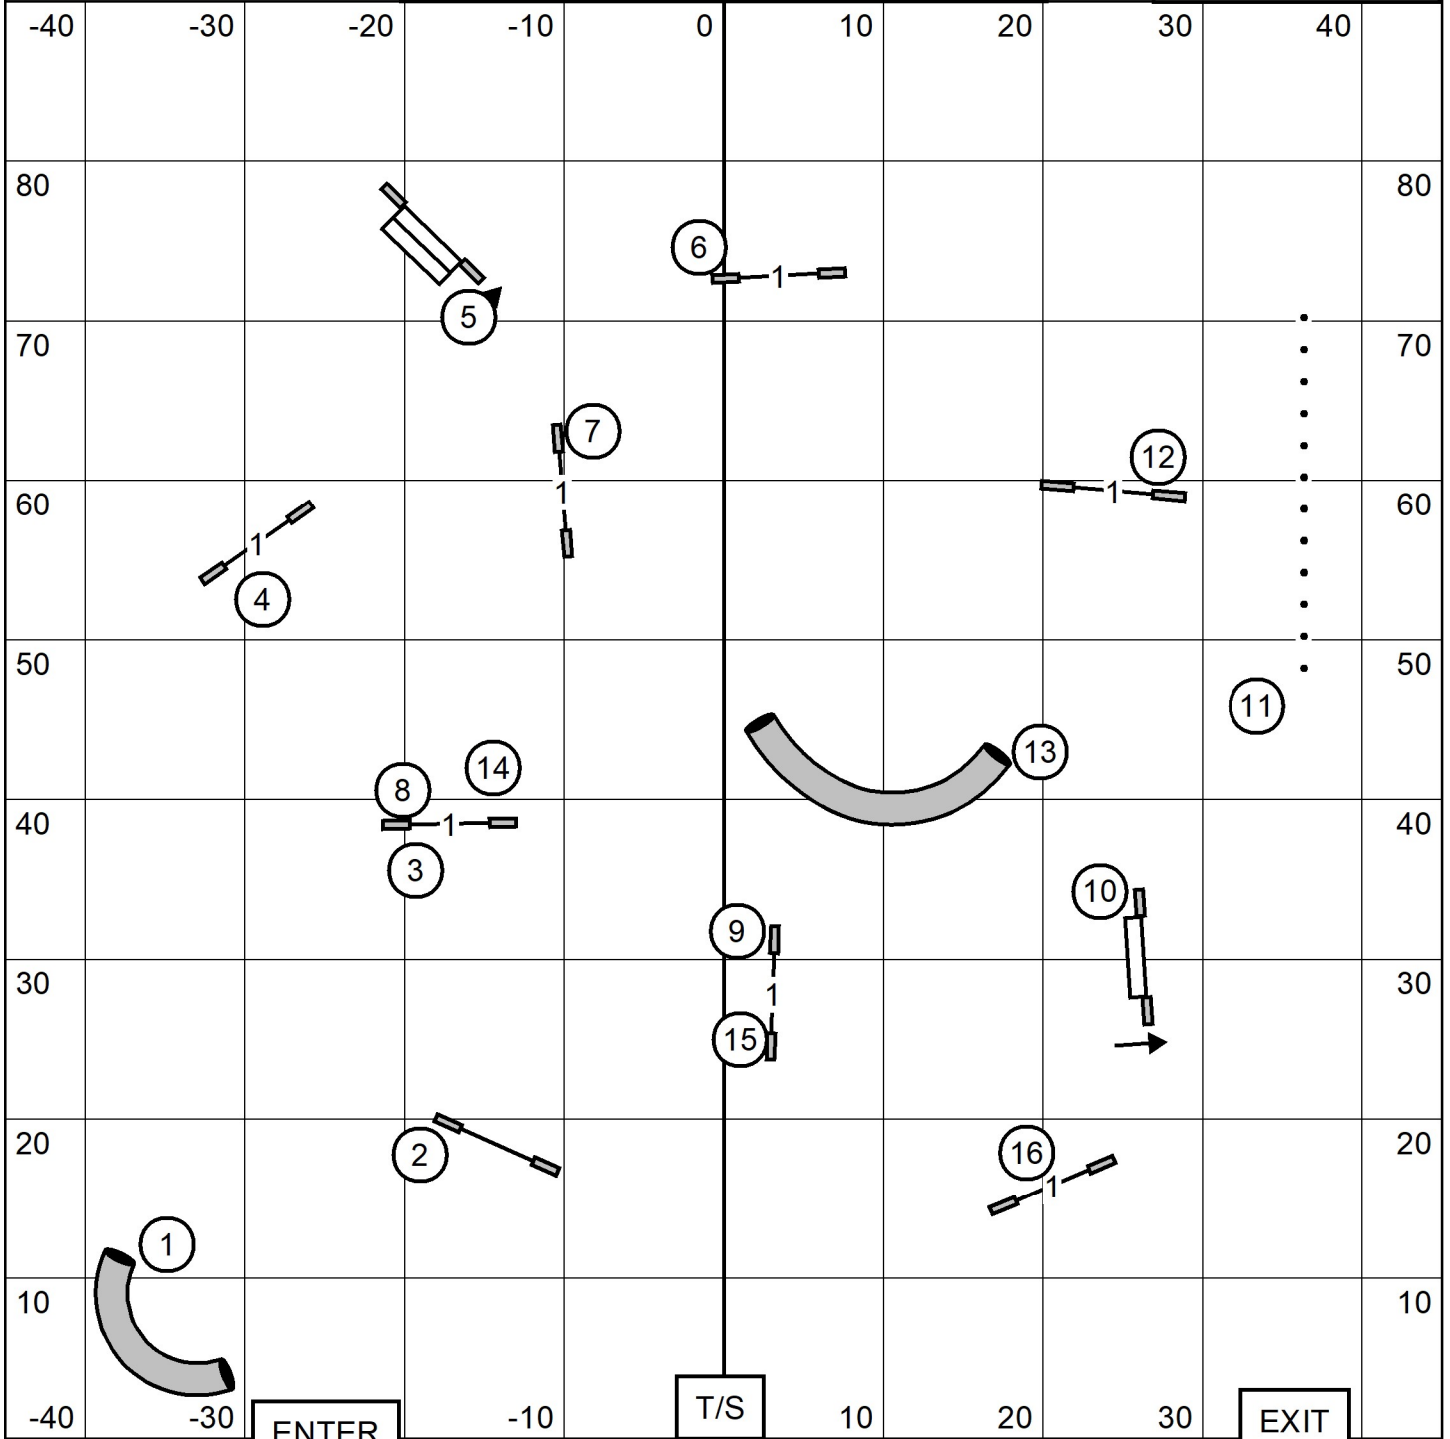

Leap Agility Club of Central Massachusetts
Open Jumpers With Weaves

Friday June 7, 2024
Judge Sandra Moody

Course Designer:
LaVar Griffin