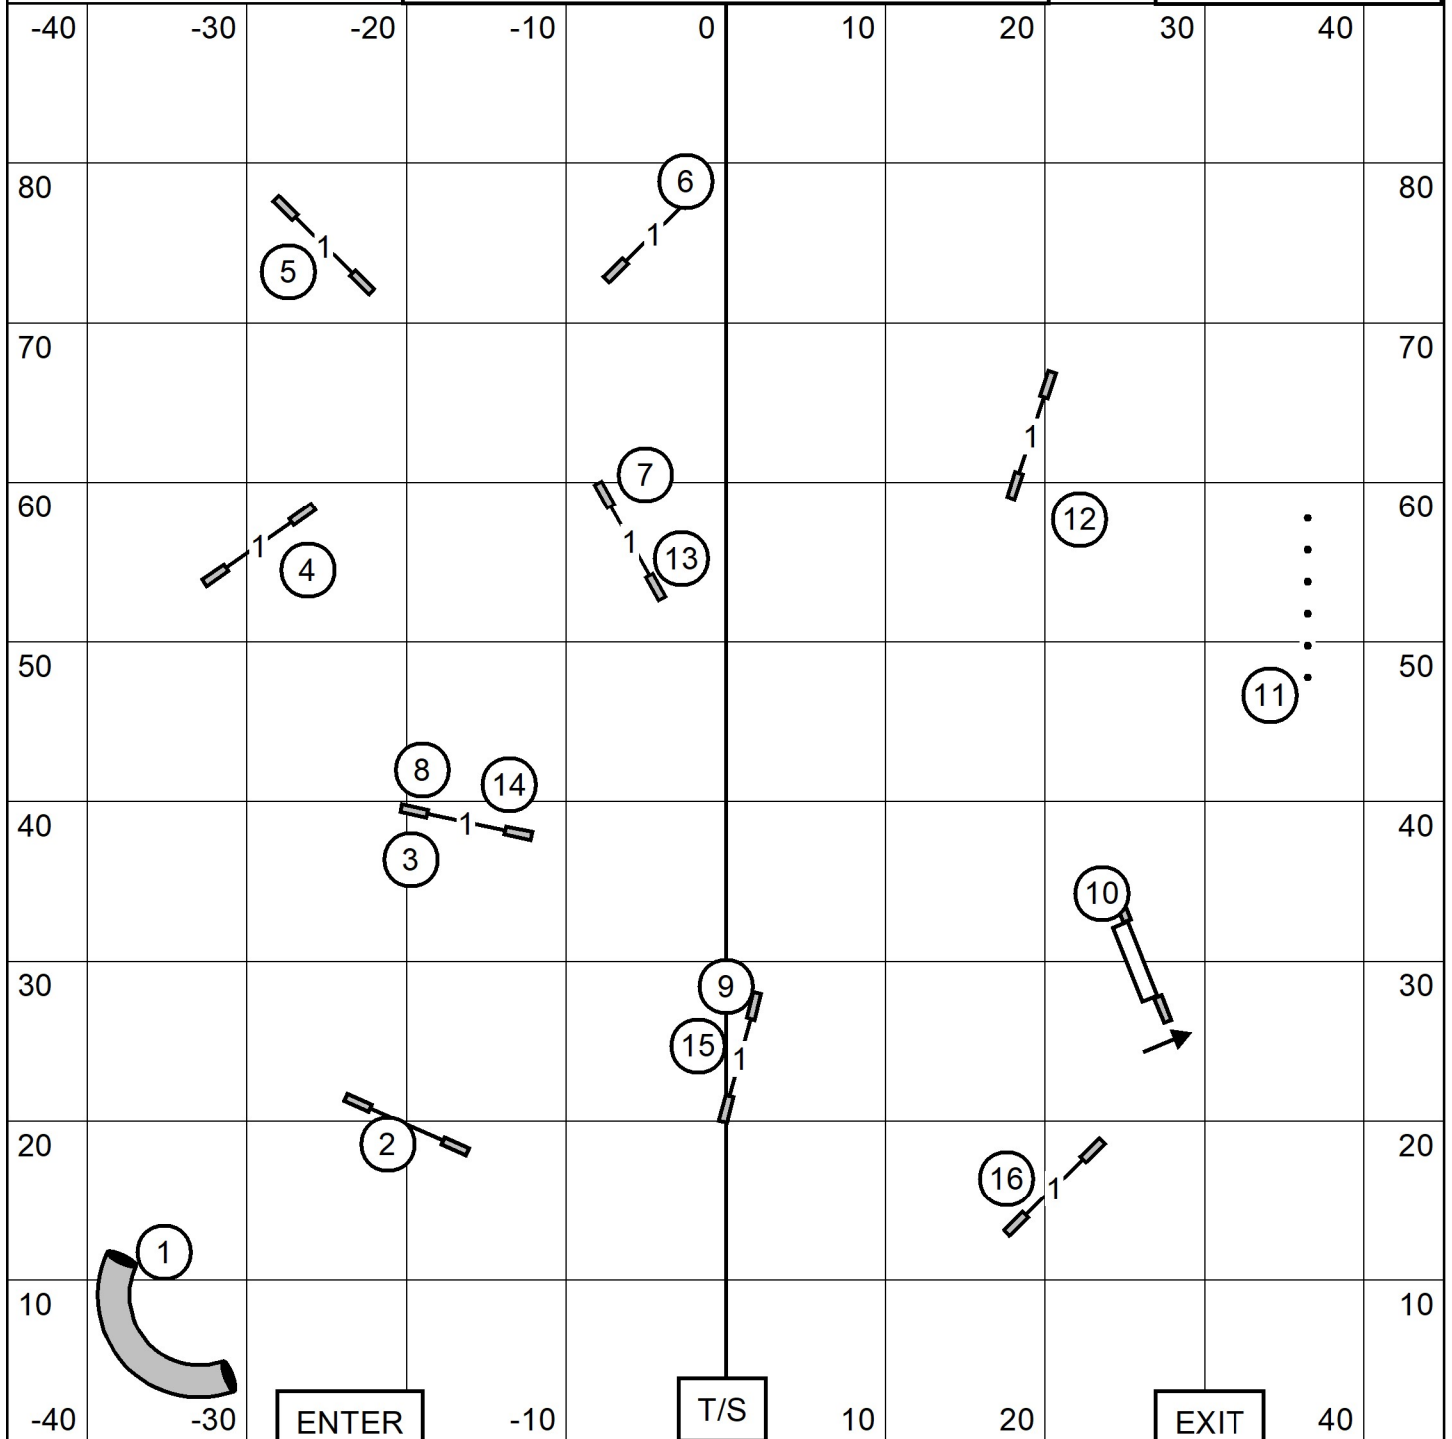

Leap Agility Club of Central Massachusetts
Novice Jumpers With Weaves

Friday June 7, 2024
Judge Sandra Moody

Course Designer:
LaVar Griffin