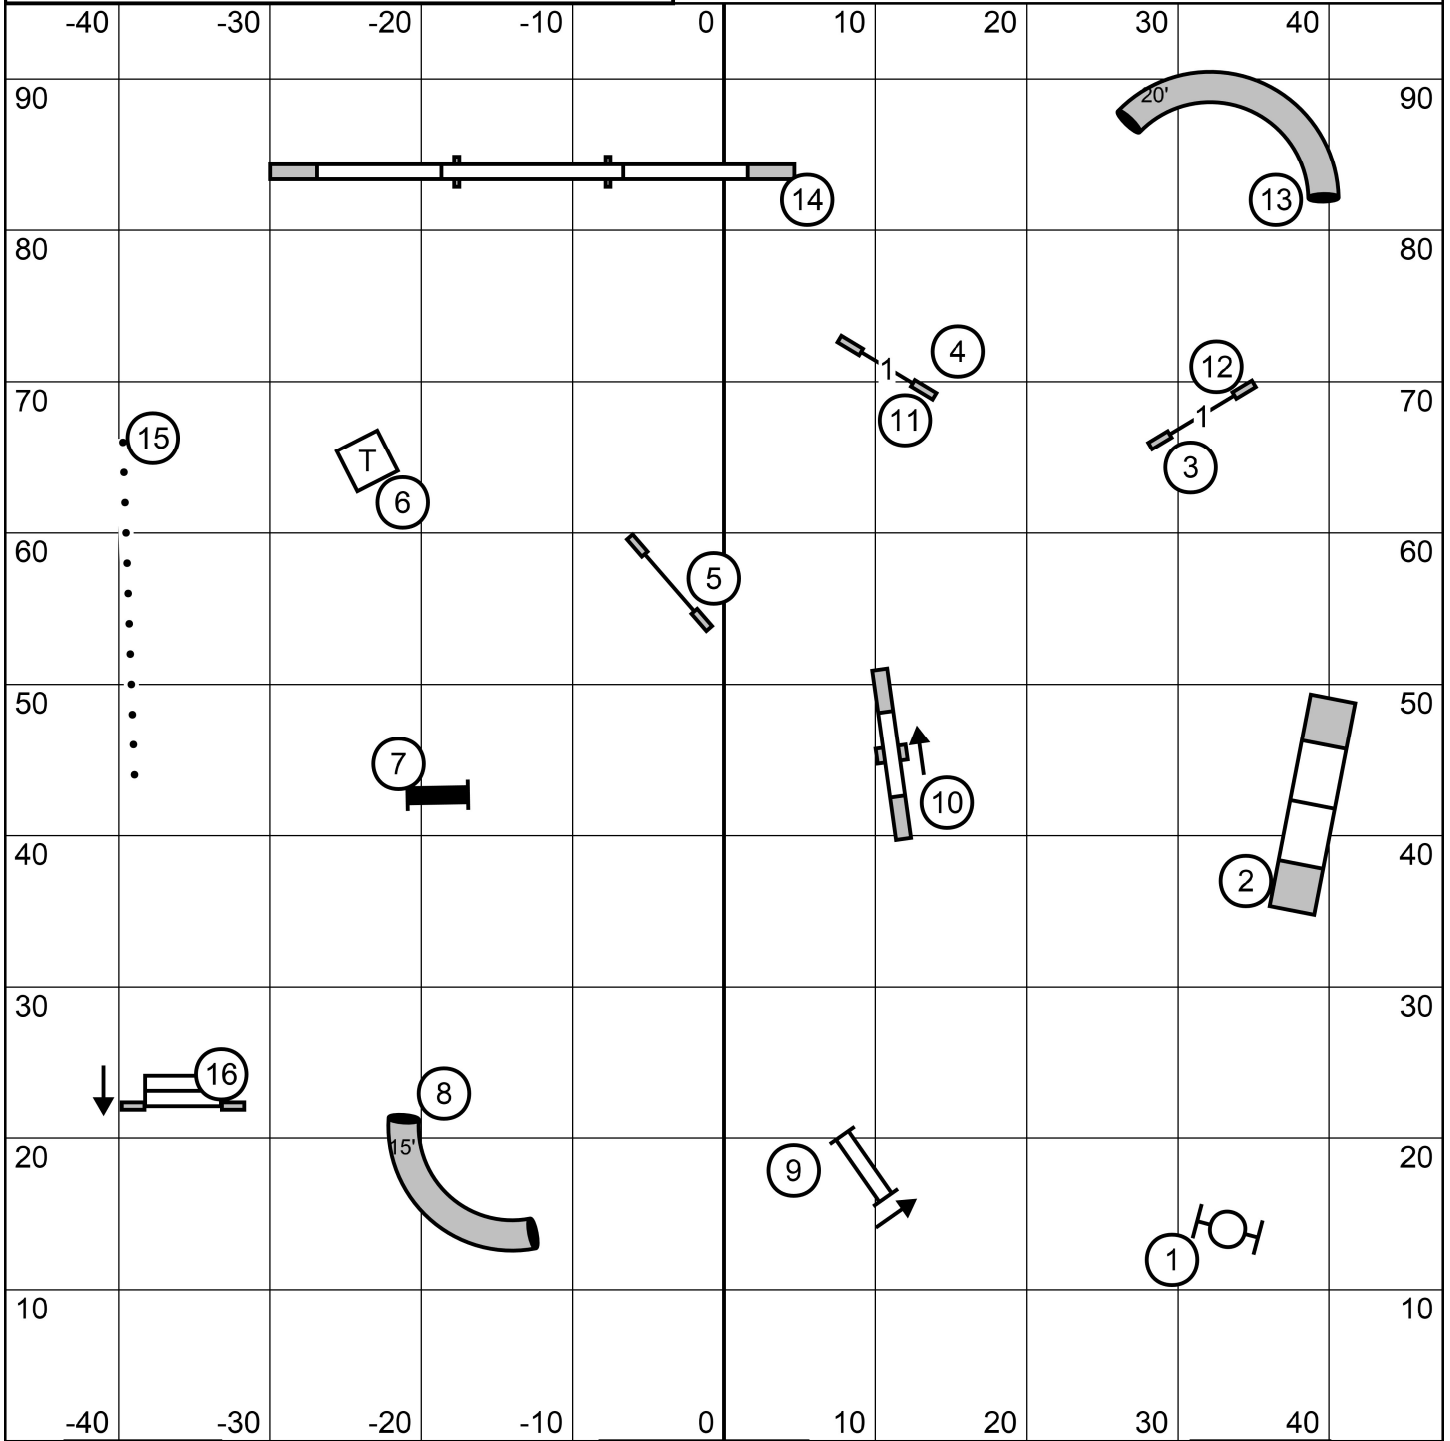

LEAP Agility Club of Central Massachusetts

Friday June 7, 2024   The Fieldhouse
Northford, CT   Ben Gibbs

OPEN STD

L   EXIT

Timer/Scribe

ENTER