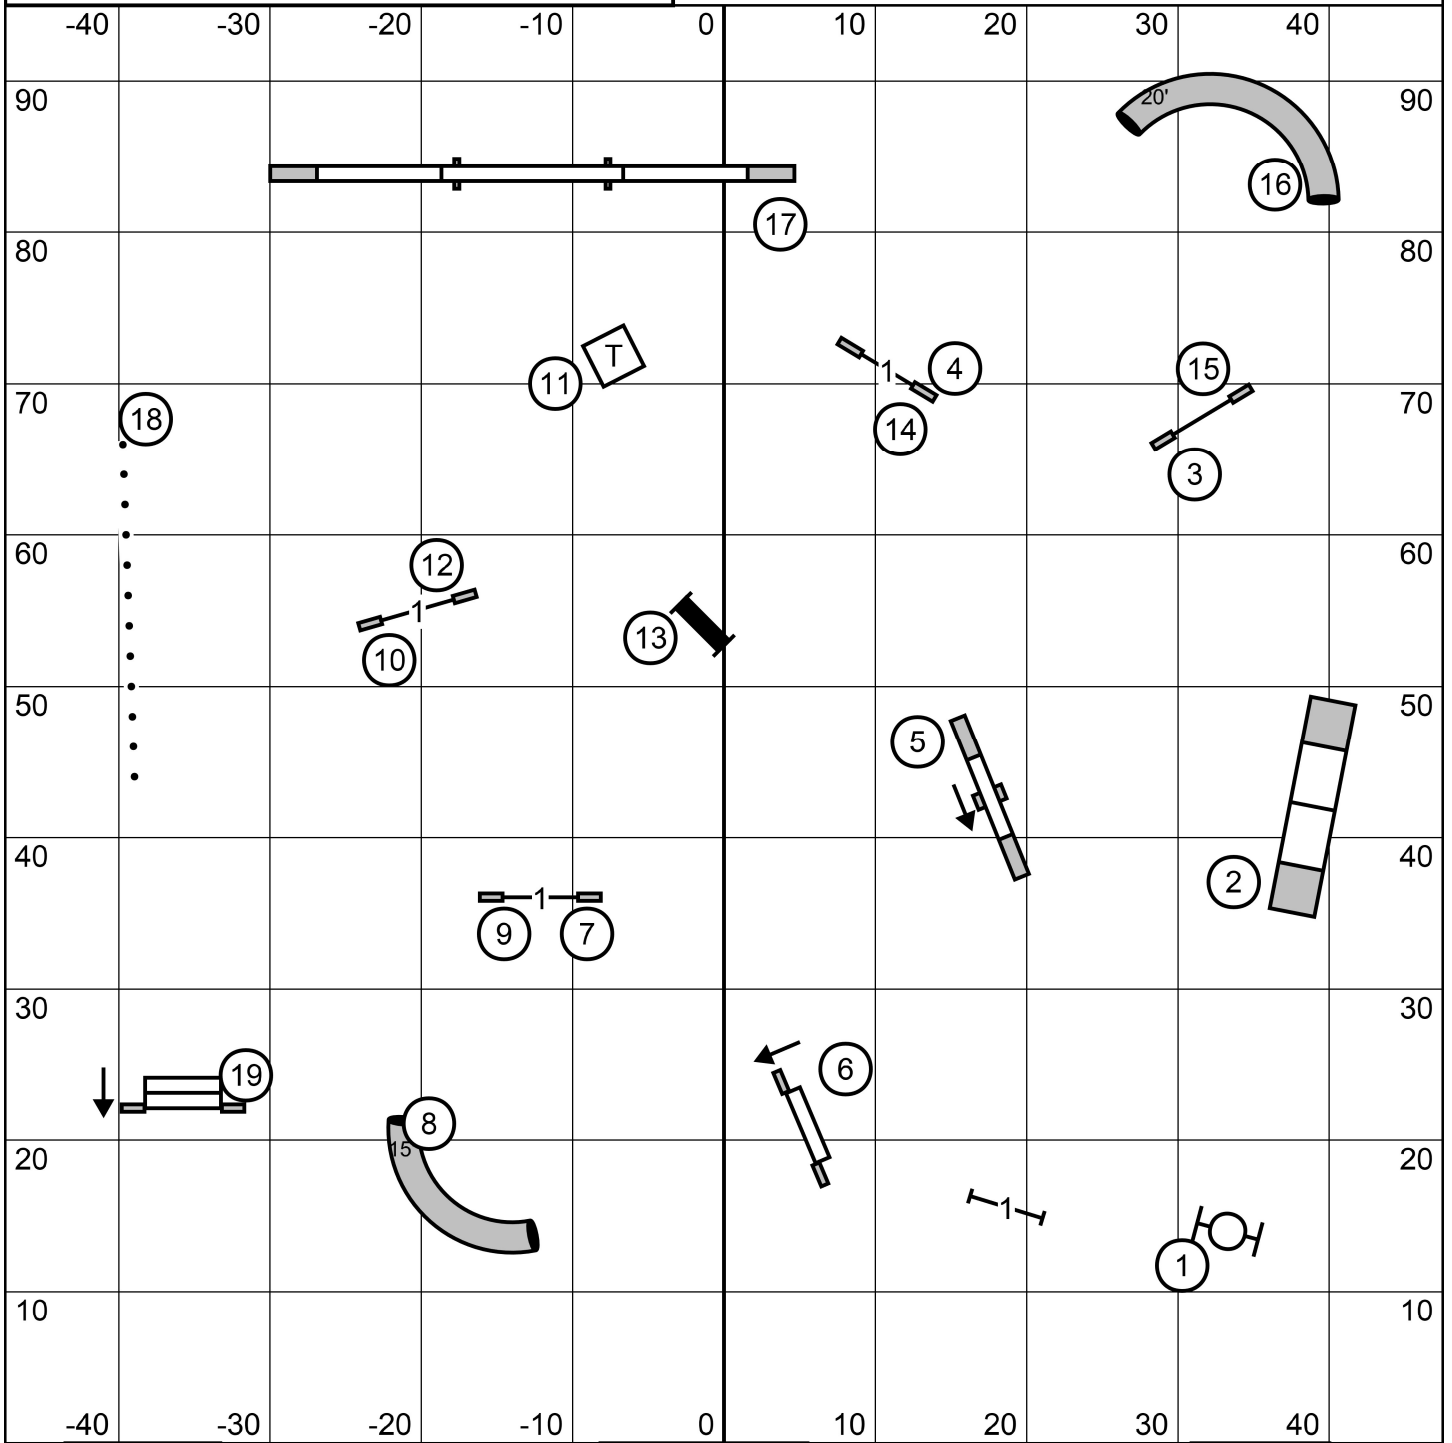

LEAP Agility Club of Central Massachusetts

Friday June 7, 2024 The Fieldhouse
Northford, CT Ben Gibbs

EX/MASTER STD

L	EXIT		Timer/Scribe		ENTER