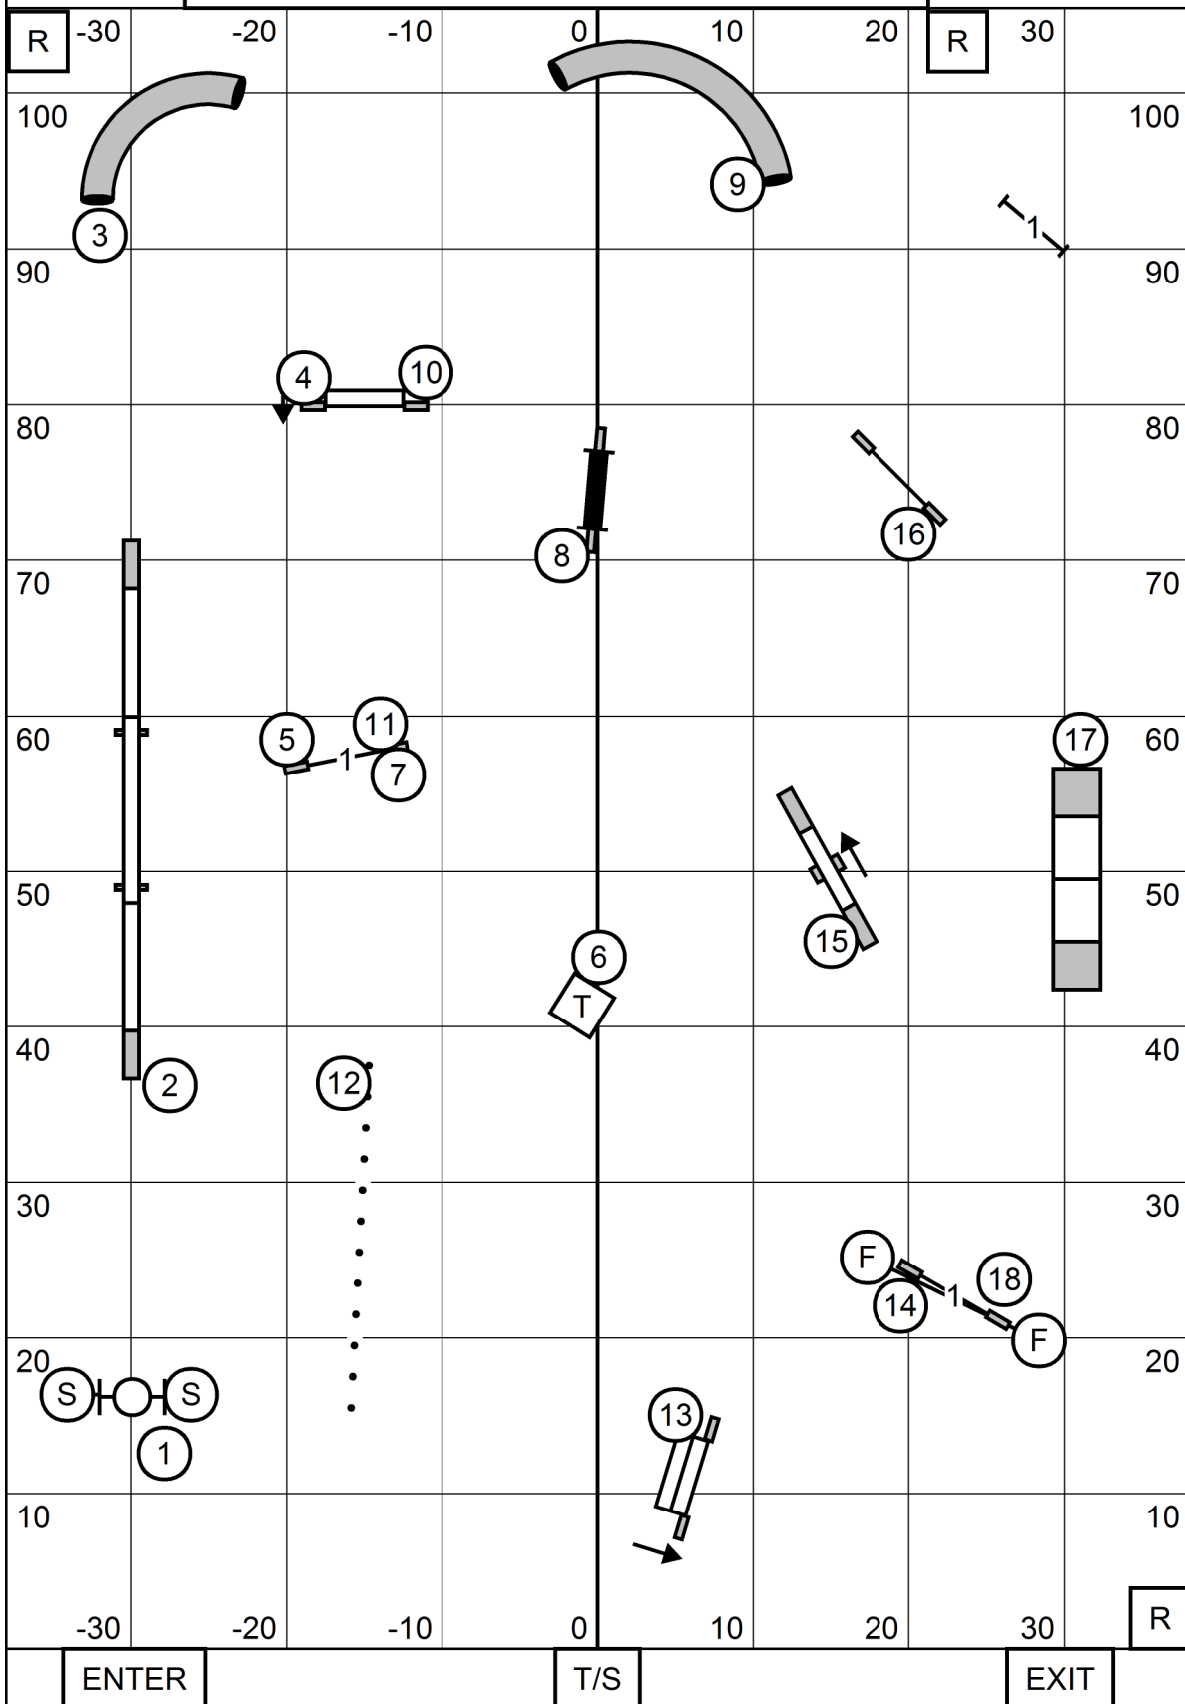

MAYFLOWER PEMBROKE WELSH CORGI CLUB
 AMERICAN K9 COUNTRY, AMHERST NH
 MONDAY JUNE 10, 2024
FAST(ALL LEVELS)
 JUDGE: SHERRY JEFFERSON

EXIT -20 -10 T/S 10 20 ENTER R

m/e send: (3) (4) ——— (5) 60pts(bonus+28)

open send: - - - - (3) - - - - (4) ——— (5) 55 pts(bonus+23)

nov. send: ——— (3) ——— (4) 50pts(bonus+23)

MAYFLOWER PEMBROKE WELSH CORGI CLUB
 AMERICAN K9 COUNTRY, AMHERST NH
 MONDAY JUNE 10, 2024
MASTER/EXCELLENT STANDARD
 JUDGE: SHERRY JEFFERSON