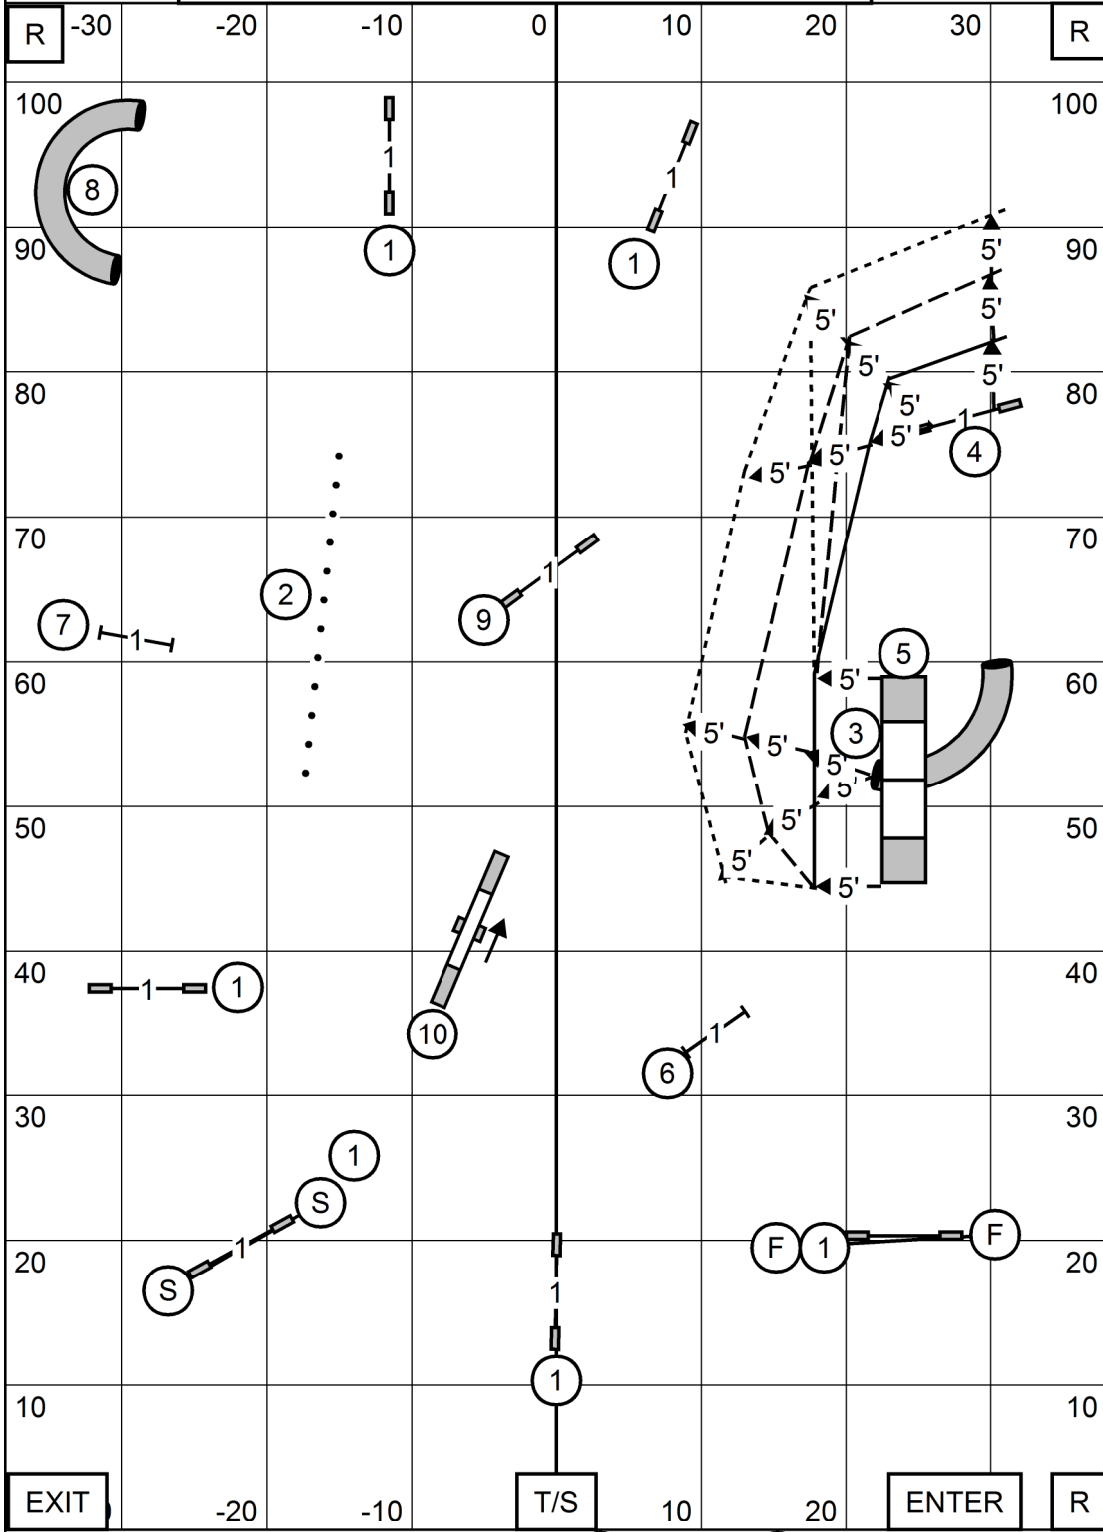

MAYFLOWER PEMBROKE WELSH CORGI CLUB
 AMERICAN K9 COUNTRY, AMHERST NH
 MONDAY JUNE 10, 2024
FAST(ALL LEVELS)
 JUDGE: SHERRY JEFFERSON

EXIT -20 -10 T/S 10 20 ENTER R

m/e send: (3) (4) ——— (5) 60pts(bonus+28)

open send: - - - - (3) - - - - (4) ——— (5) 55 pts(bonus+23)

nov. send: ——— (3) ——— (4) 50pts(bonus+23)

MAYFLOWER PEMBROKE WELSH CORGI CLUB
 AMERICAN K9 COUNTRY, AMHERST NH
 MONDAY JUNE 10, 2024
MASTER/EXCELLENT STANDARD
 JUDGE: SHERRY JEFFERSON