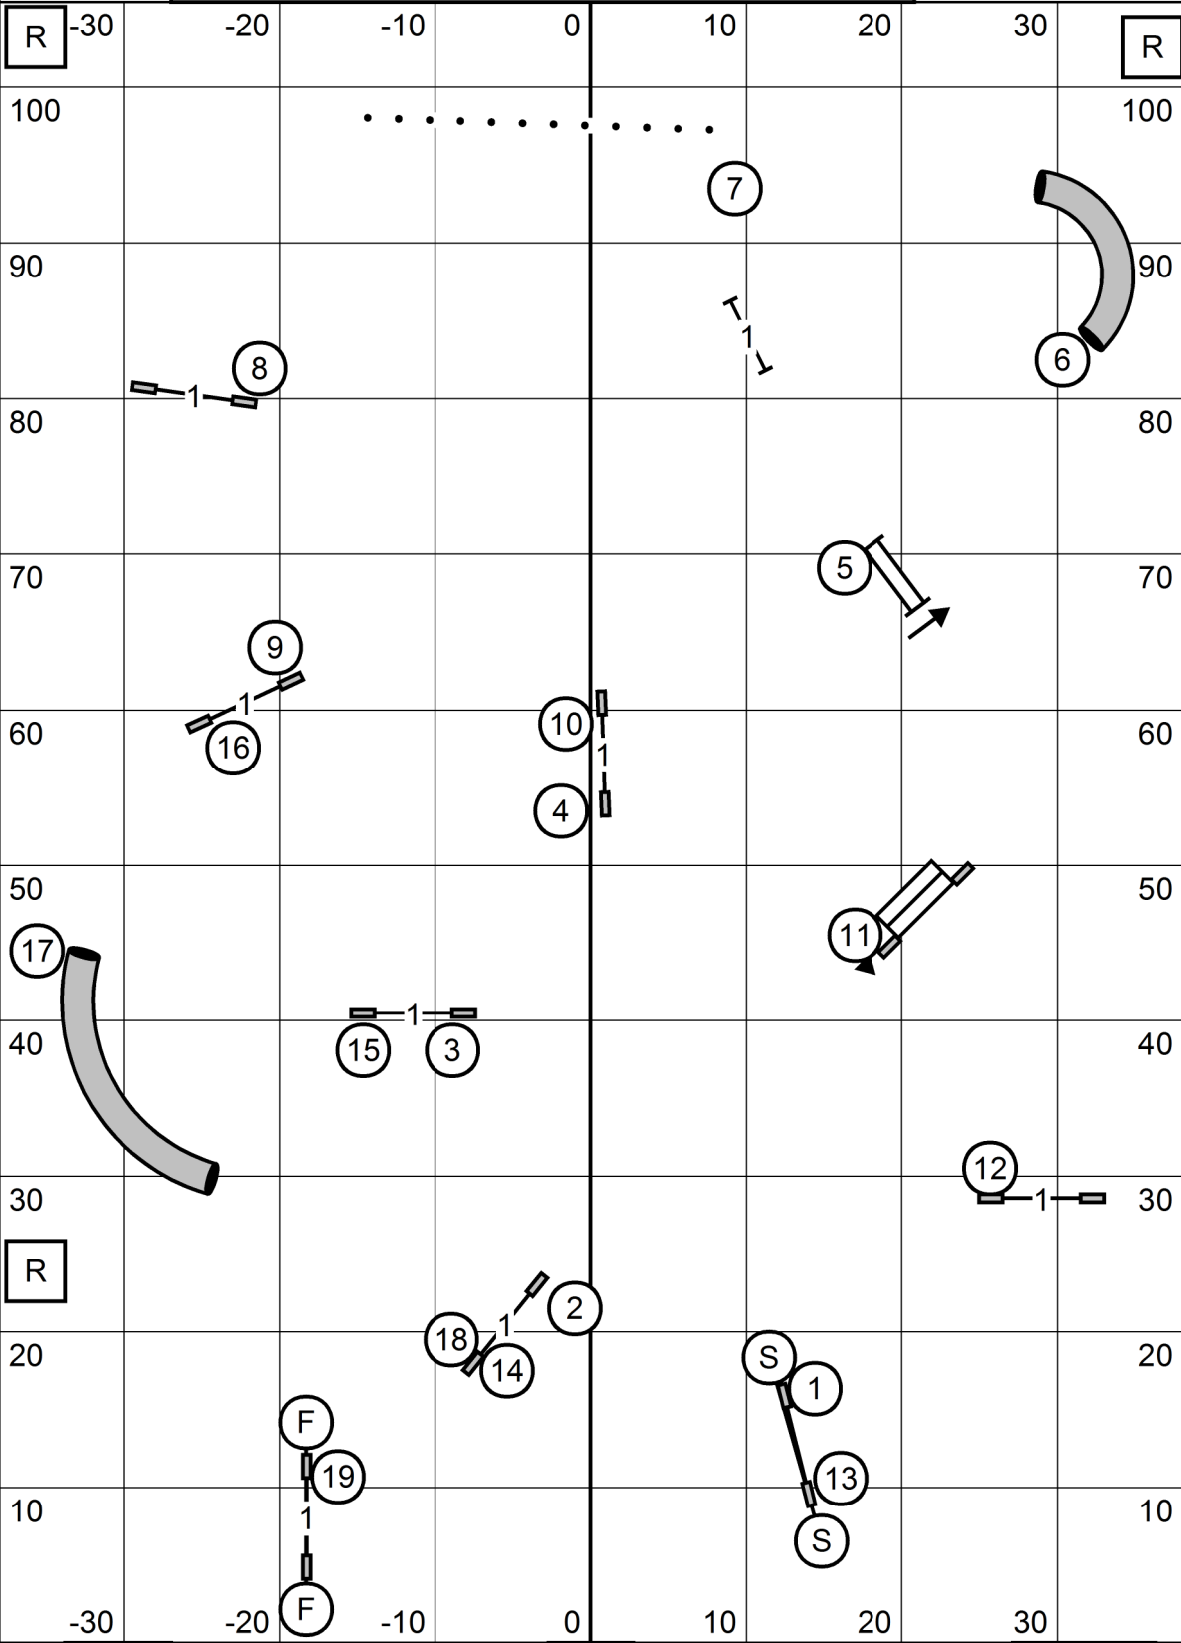

MAYFLOWER PEMBROKE WELSH CORGI CLUB
AMERICAN K9 COUNTRY, AMHERST NH
MONDAY JUNE 10, 2024
MASTER/EXCELLENT JWW
JUDGE: SHERRY JEFFERSON

EXIT T/S ENTER