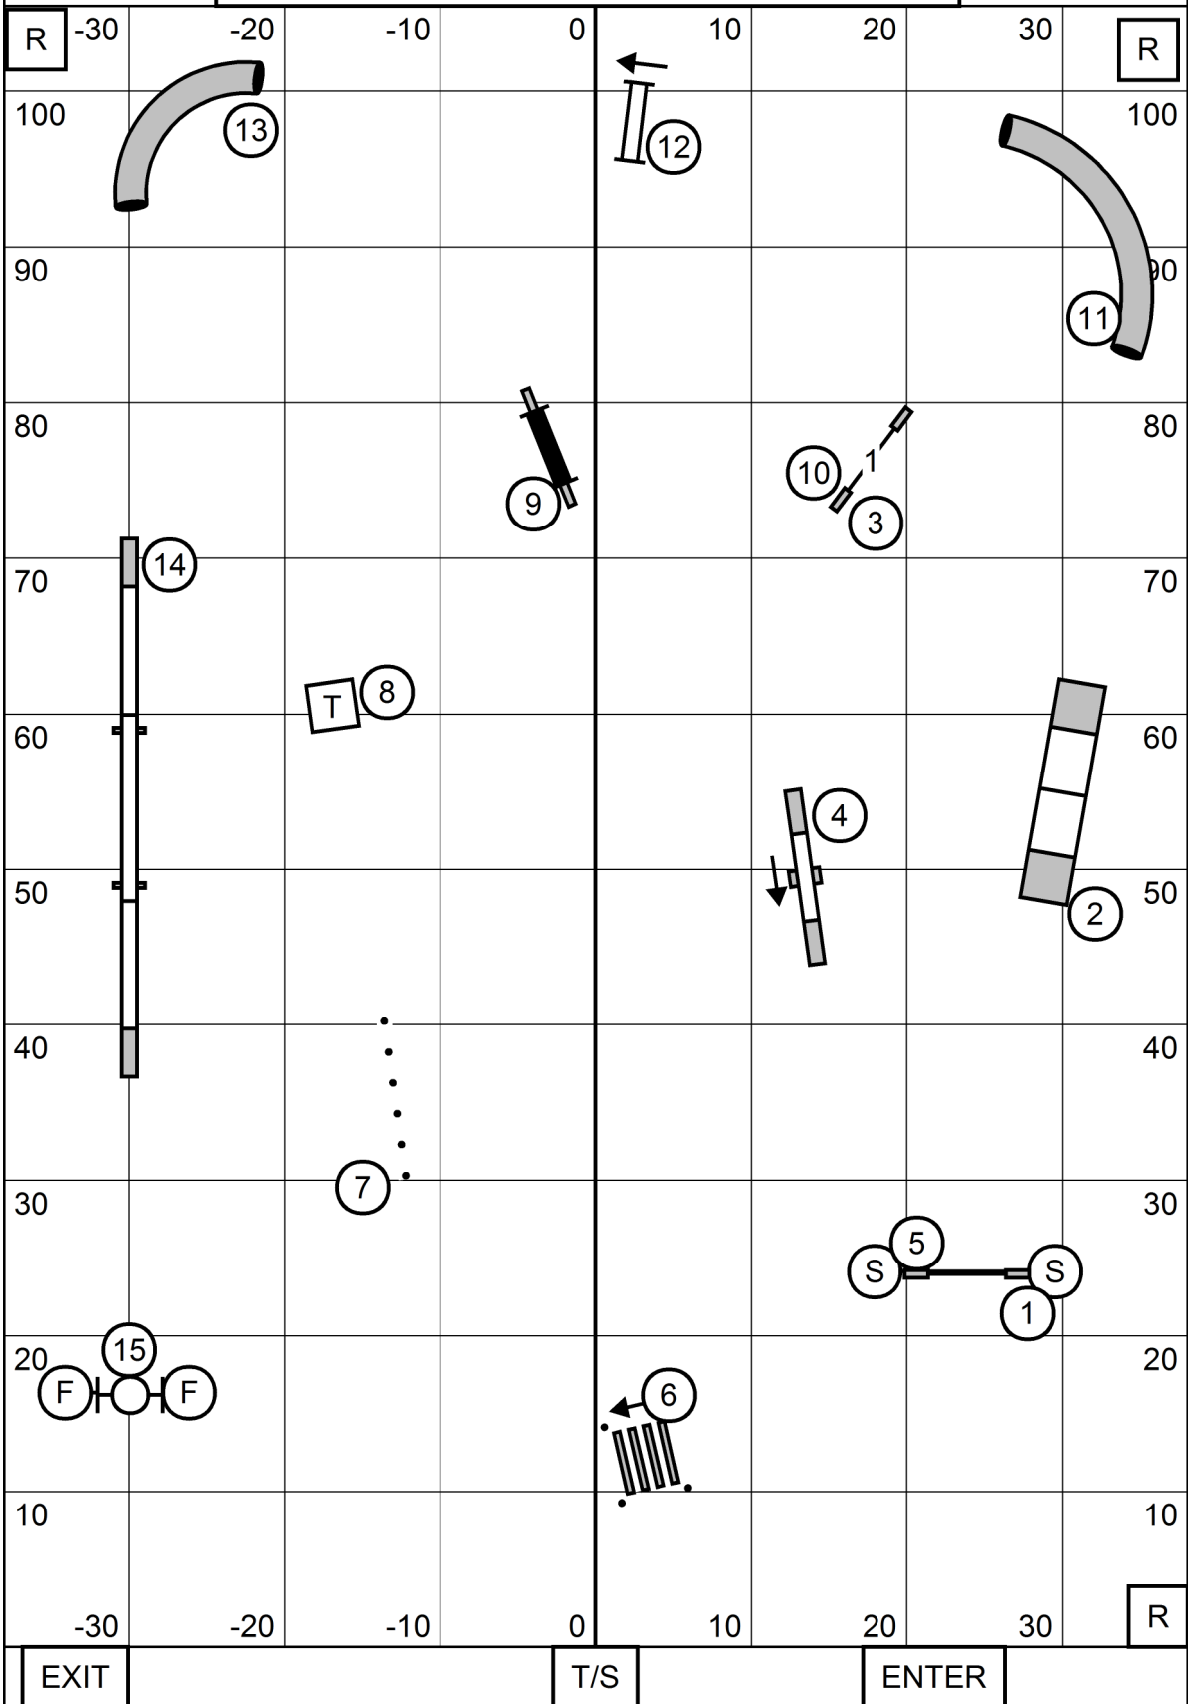

MAYFLOWER PEMBROKE WELSH CORGI CLUB
 AMERICAN K9 COUNTRY, AMHERST NH
 MONDAY JUNE 10, 2024
OPEN STANDARD
 JUDGE: SHERRY JEFFERSON

EXIT

T/S

ENTER

MAYFLOWER PEMBROKE WELSH CORGI CLUB
 AMERICAN K9 COUNTRY, AMHERST NH
 MONDAY JUNE 10, 2024
NOVICE STANDARD
 JUDGE: SHERRY JEFFERSON