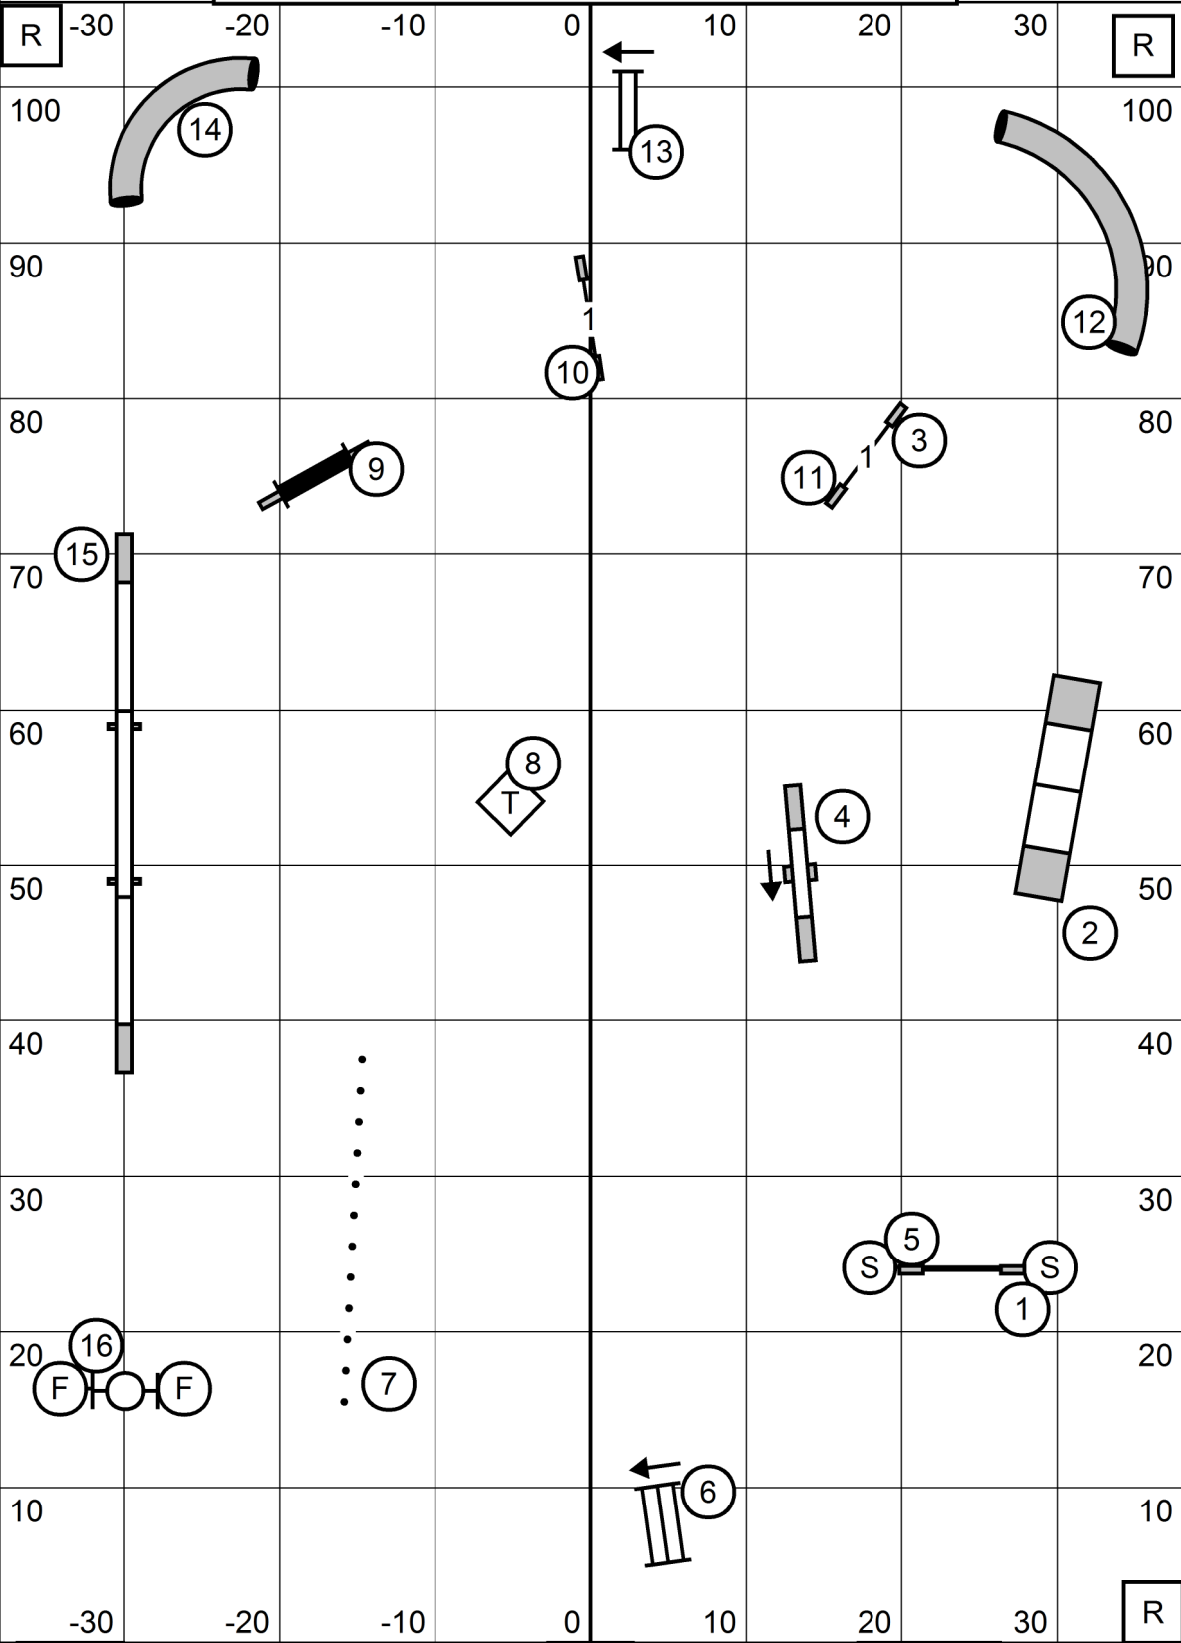

MAYFLOWER PEMBROKE WELSH CORGI CLUB
AMERICAN K9 COUNTRY, AMHERST NH
MONDAY JUNE 10, 2024
OPEN STANDARD
JUDGE: SHERRY JEFFERSON

EXIT

T/S

ENTER