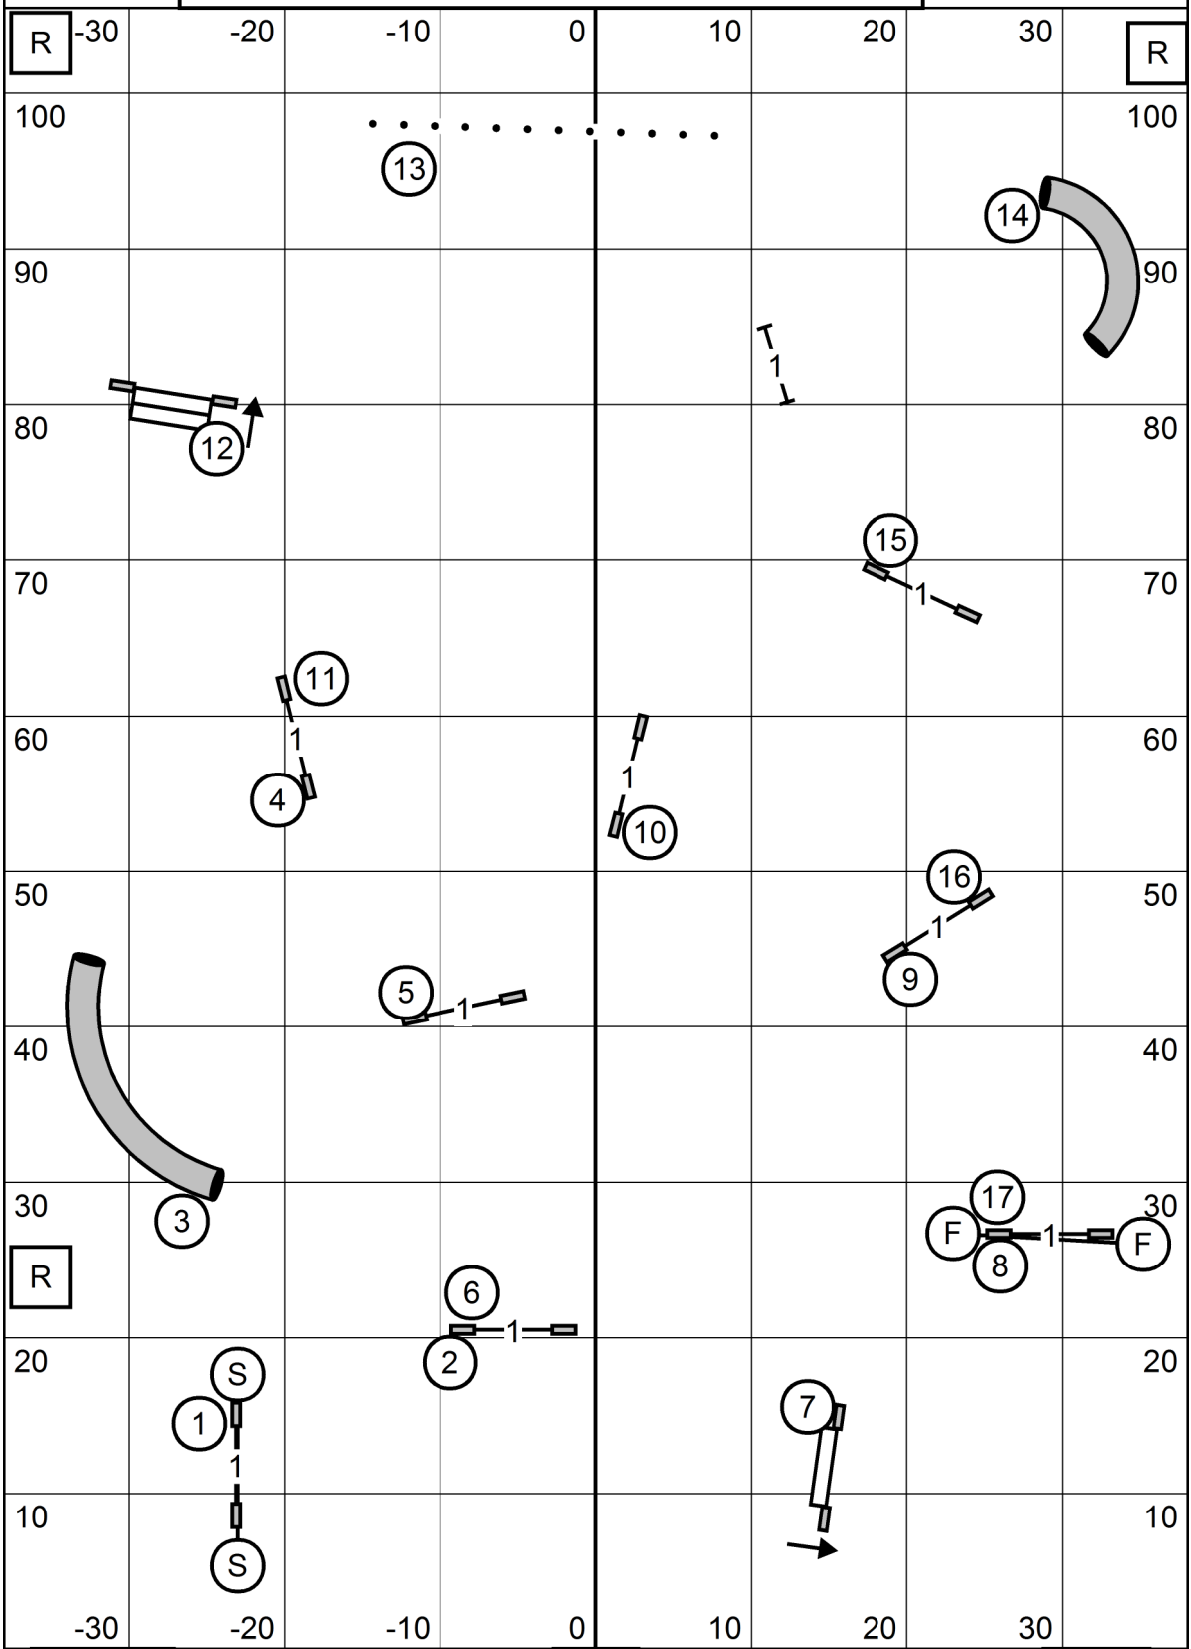

MAYFLOWER PEMBROKE WELSH CORGI CLUB
AMERICAN K9 COUNTRY, AMHERST NH
MONDAY JUNE 10, 2024
OPEN JWW
JUDGE: SHERRY JEFFERSON

ENTER		T/S		EXIT