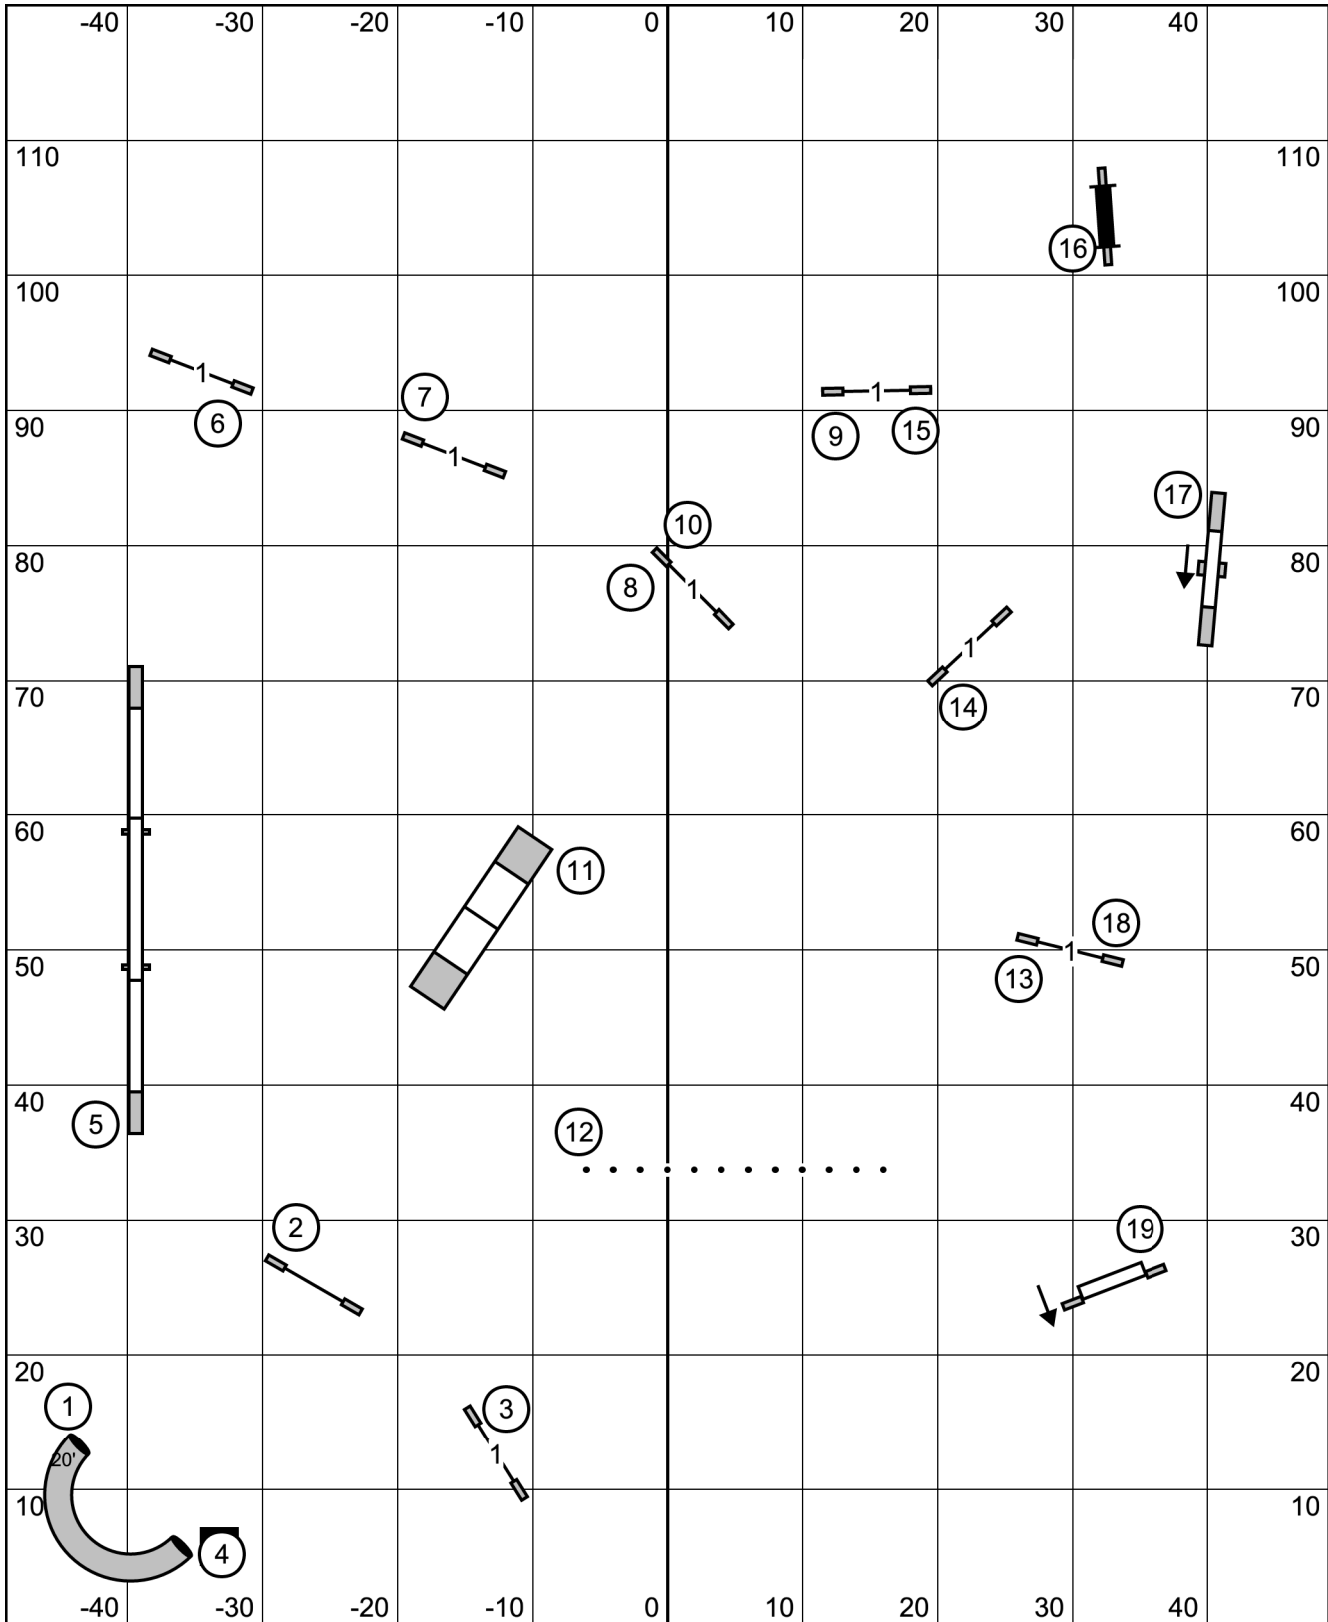

Gate

T/S

Gate

Open JWW
 Collie Club of Maine
 Saturday, June 15, 2024
 New Gloucester, ME
 Designed By Mark Giles

Gate

T/S

Gate

Novice JWW
 Collie Club of Maine
 Saturday, June 15, 2024
 New Gloucester, ME
 Designed By Mark Giles