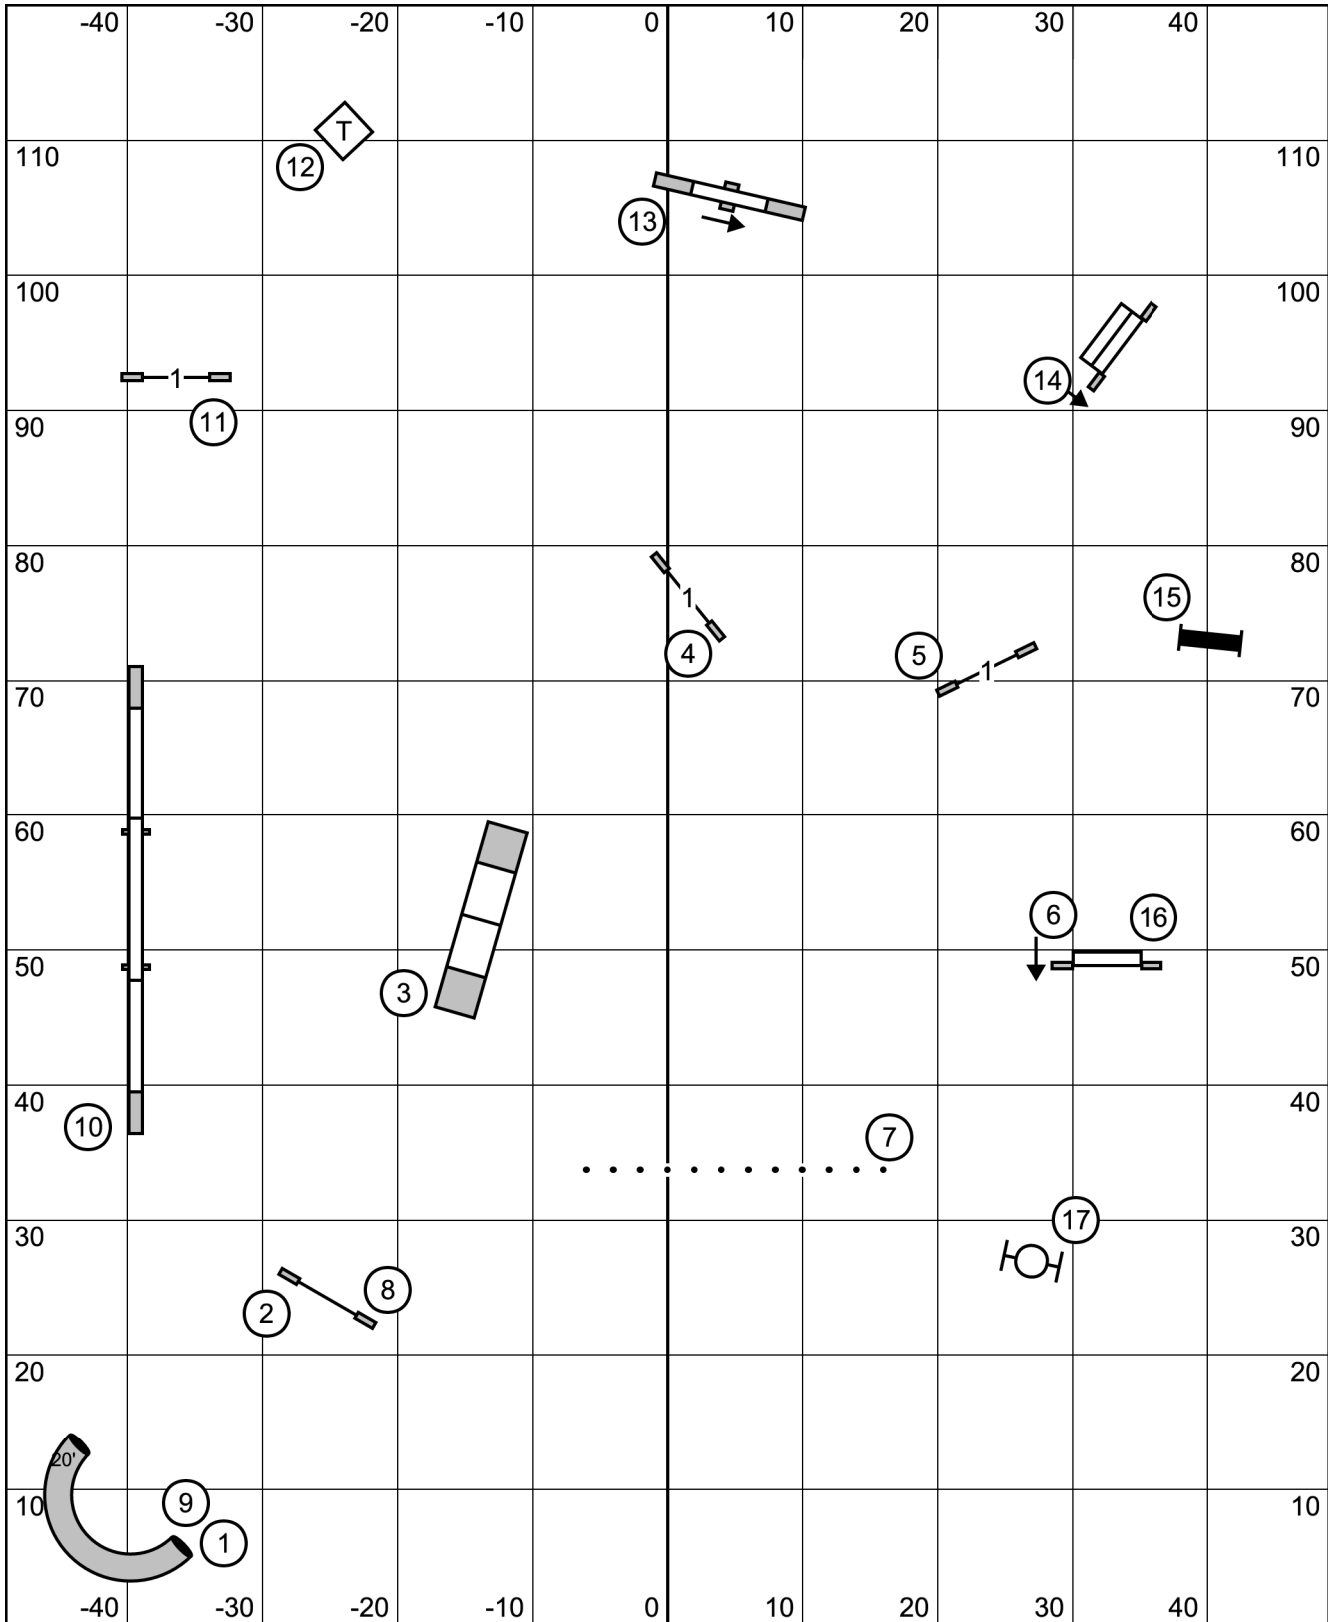

Open Standard
 Collie Club of Maine
 Saturday, June 15, 2024
 New Gloucester, ME
 Designed By Mark Giles

Gate

T/S

Gate

Novice Standard
 Collie Club of Maine
 Saturday, June 15, 2024
 New Gloucester, ME
 Designed By Mark Giles