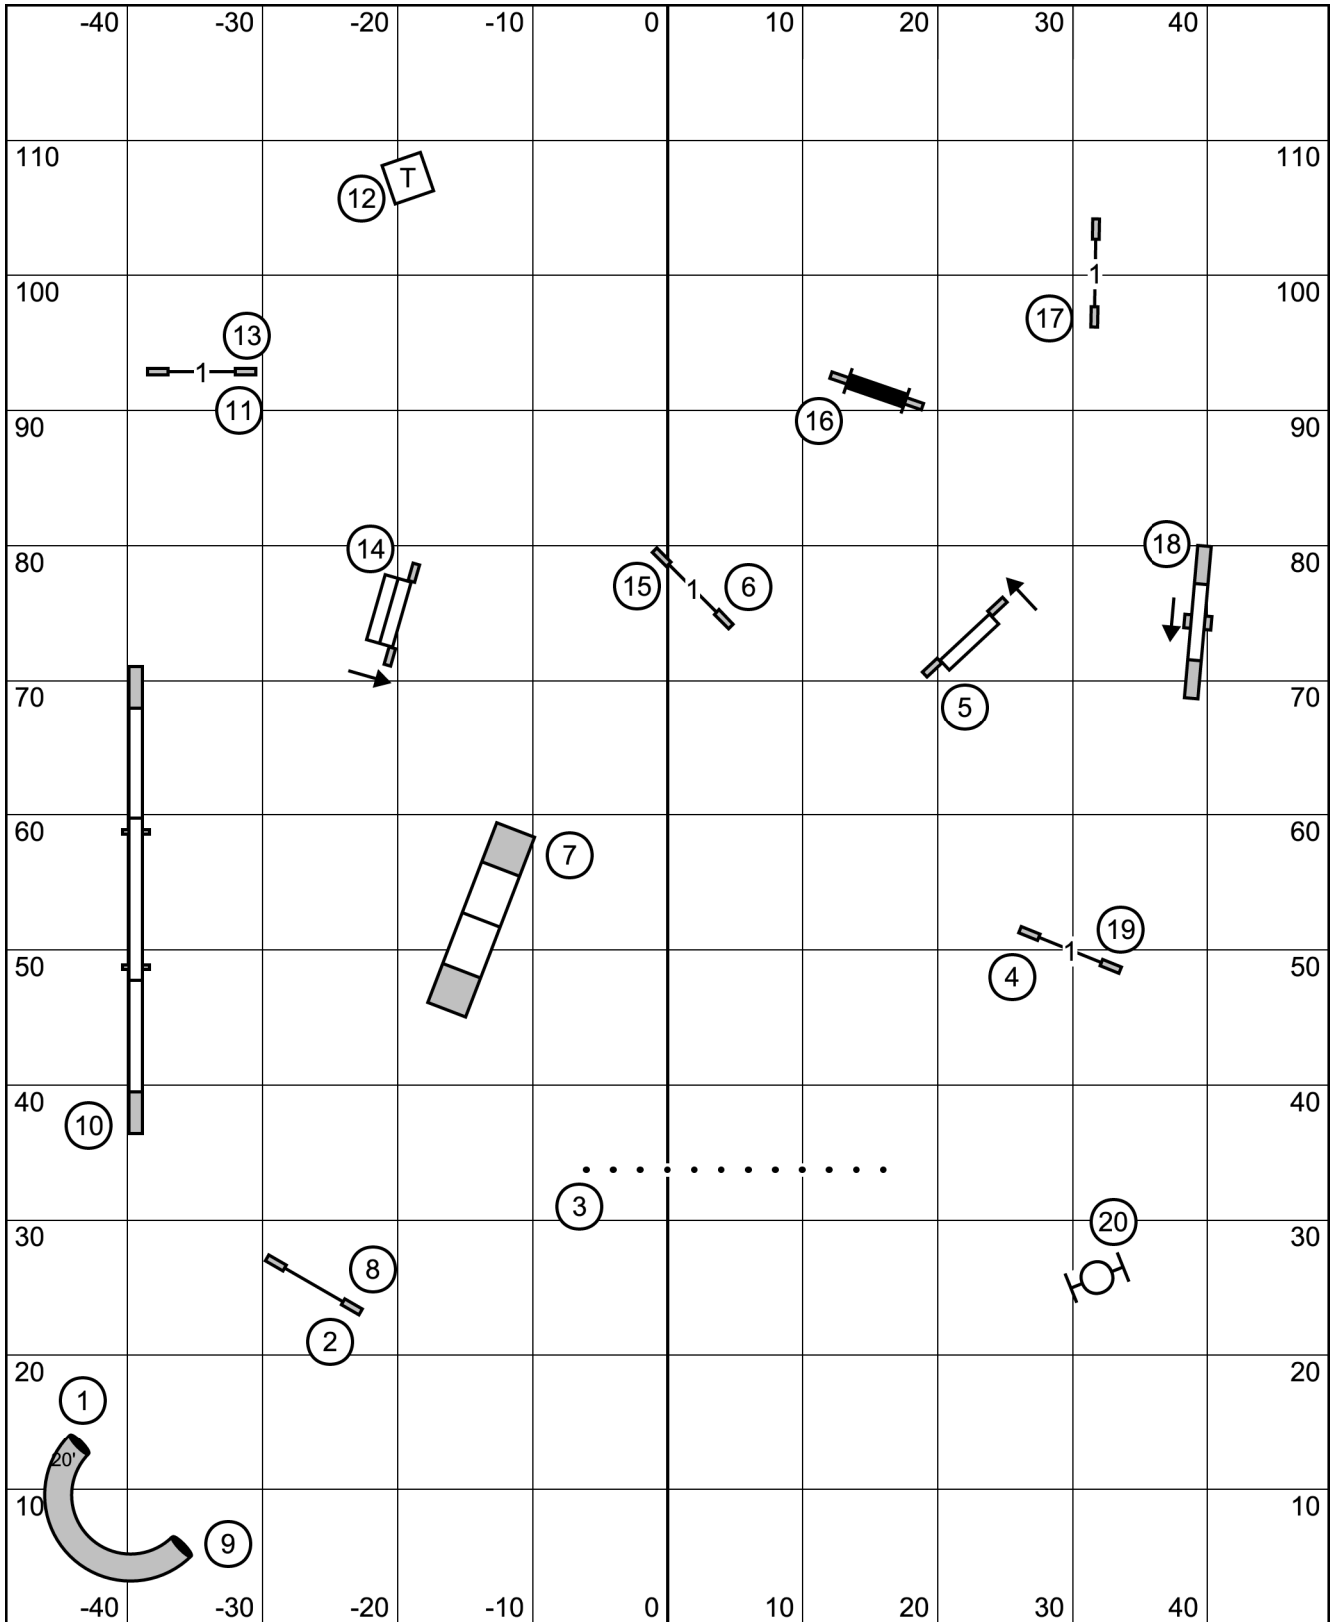

Gate

T/S

Gate

Excellent/Masters Standard
Collie Club of Maine
Saturday, June 15, 2024
New Gloucester, ME
Designed By Mark Giles