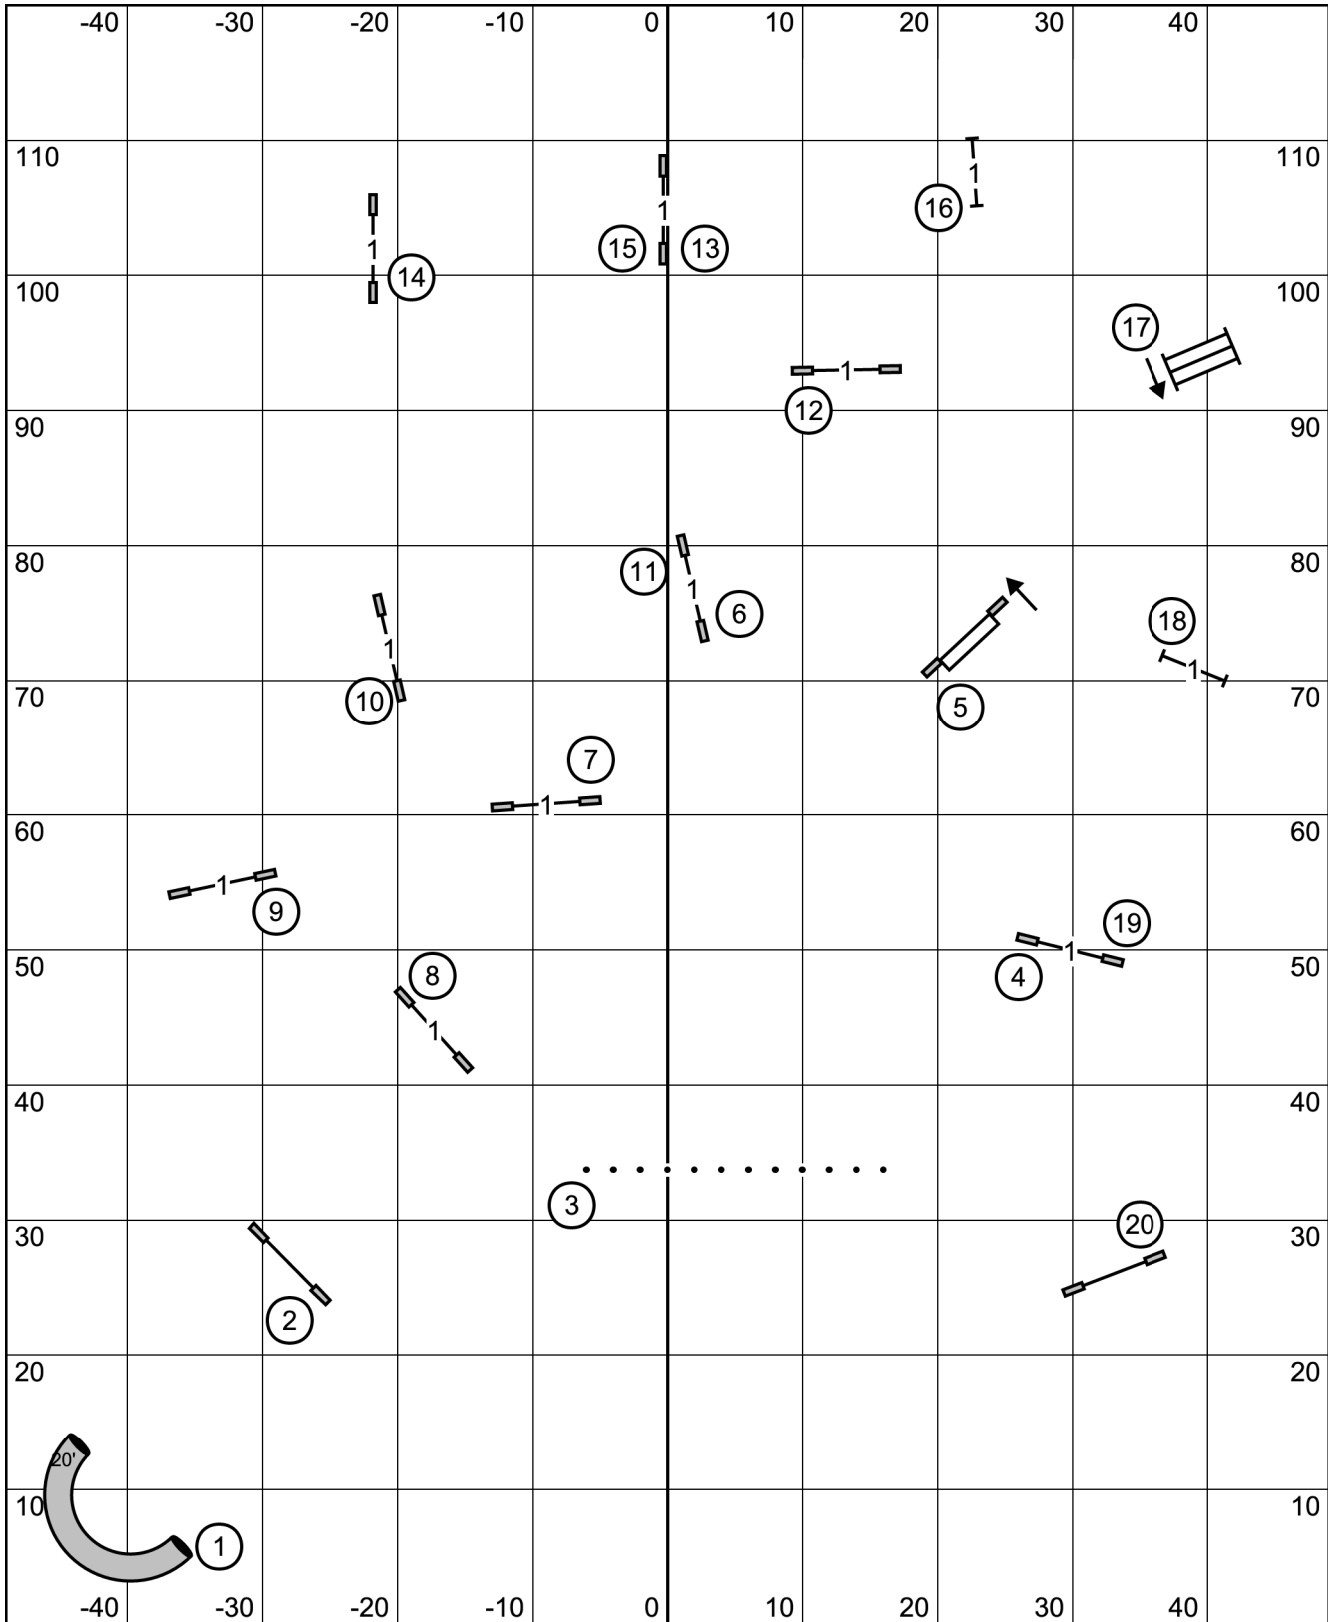

Gate

T/S

Gate

Premier JWW
 Collie Club of Maine
 Saturday, June 15, 2024
 New Gloucester, ME
 Designed By Mark Giles

Gate

T/S

Gate

Excellent/Masters JWW
 Collie Club of Maine
 Saturday, June 15, 2024
 New Gloucester, ME
 Designed By Mark Giles

Gate

T/S

Gate

Open JWW
 Collie Club of Maine
 Saturday, June 15, 2024
 New Gloucester, ME
 Designed By Mark Giles

Gate

T/S

Gate

Novice JWW
 Collie Club of Maine
 Saturday, June 15, 2024
 New Gloucester, ME
 Designed By Mark Giles