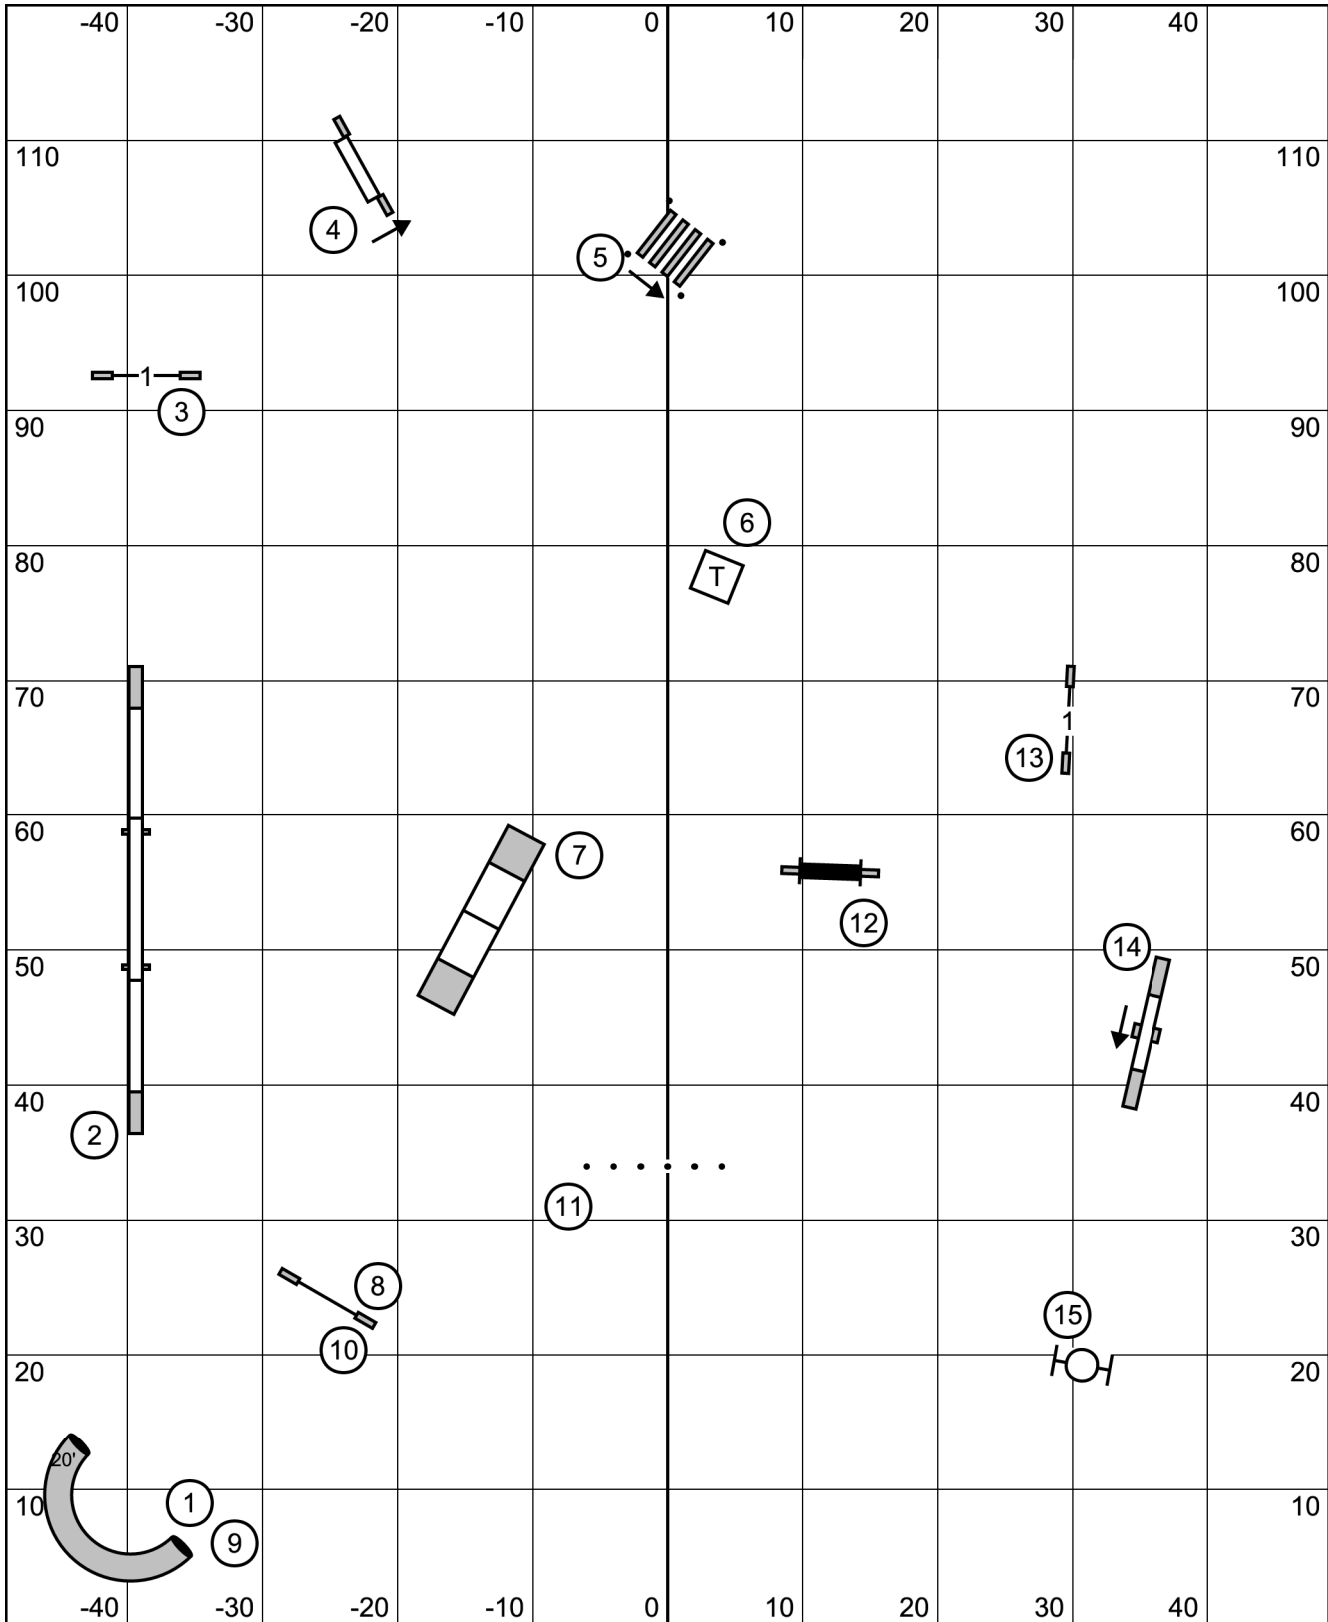

Open Standard
 Collie Club of Maine
 Saturday, June 15, 2024
 New Gloucester, ME
 Designed By Mark Giles

Gate

T/S

Gate

Novice Standard
 Collie Club of Maine
 Saturday, June 15, 2024
 New Gloucester, ME
 Designed By Mark Giles