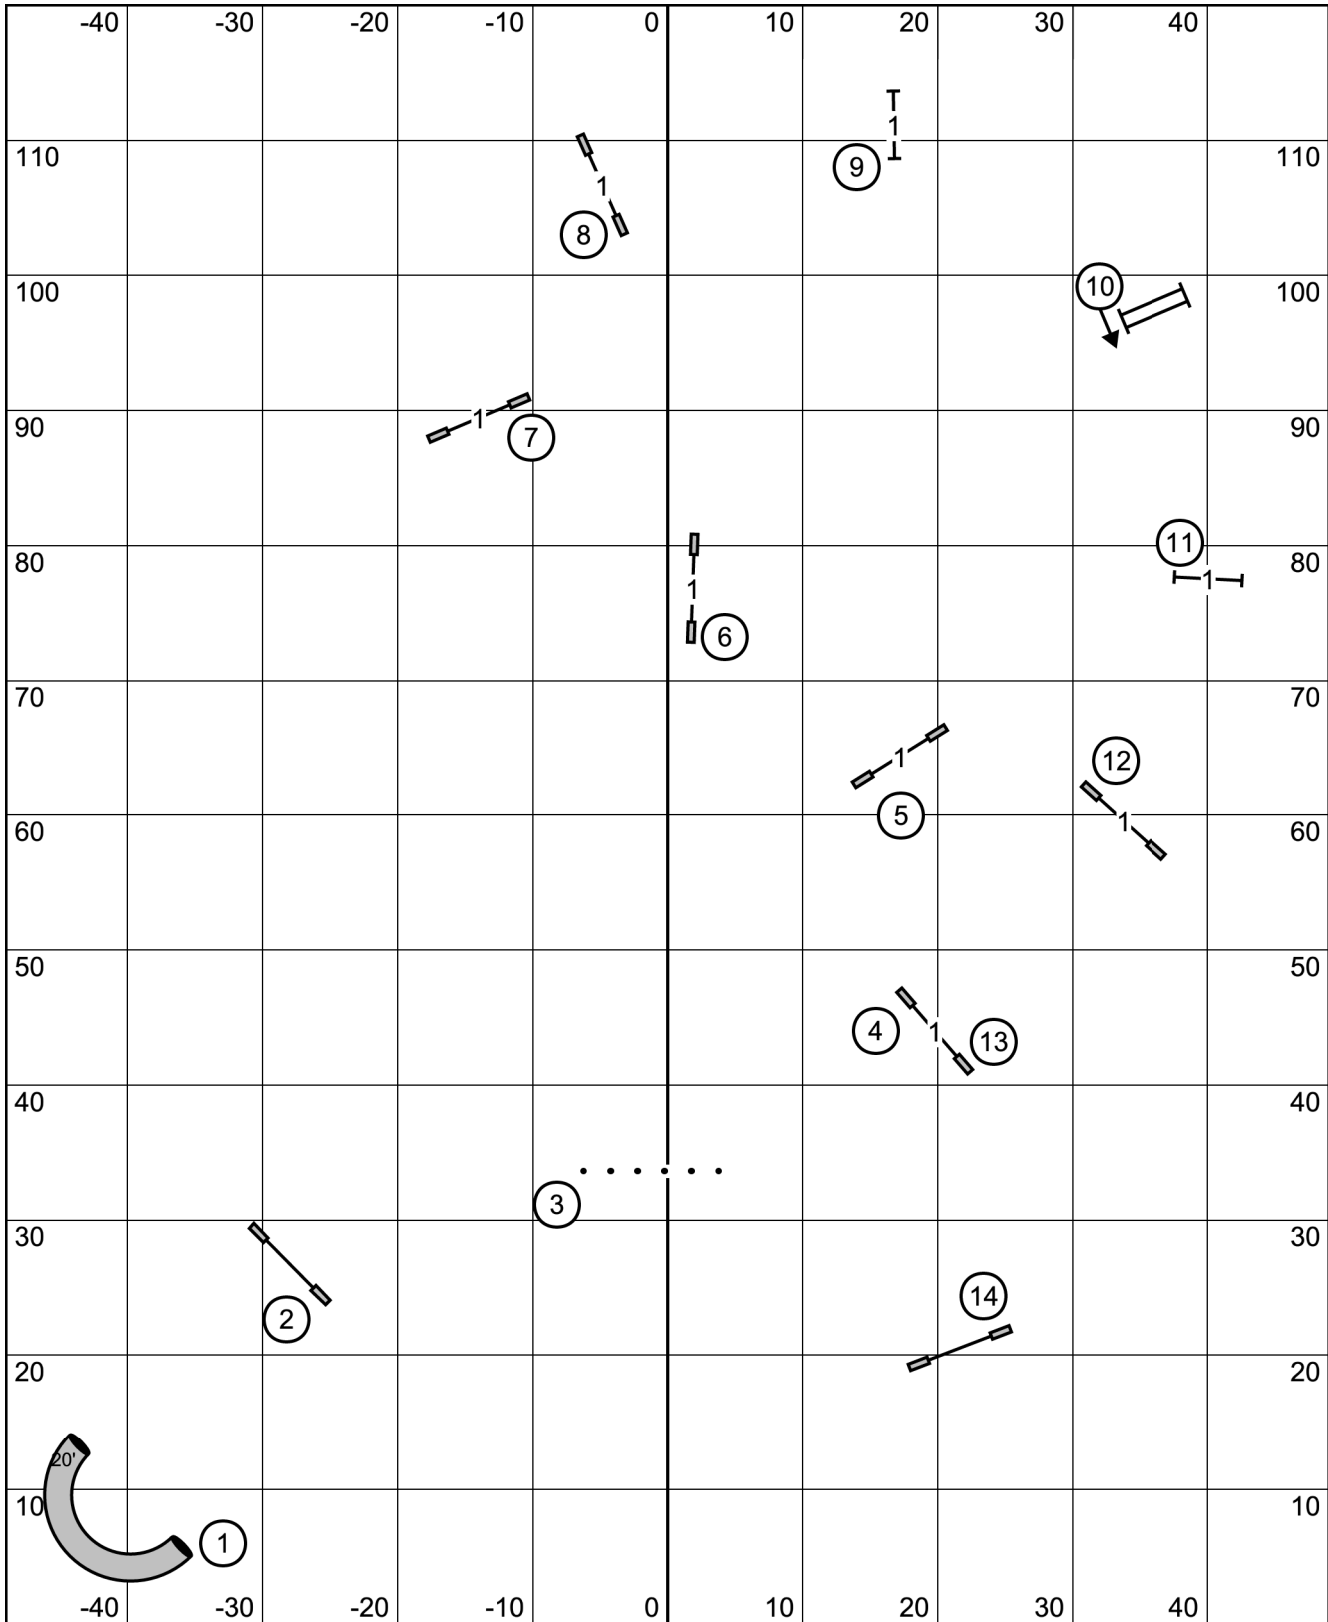

Gate

T/S

Gate

Premier JWW
 Collie Club of Maine
 Saturday, June 15, 2024
 New Gloucester, ME
 Designed By Mark Giles

Gate

T/S

Gate

Excellent/Masters JWW
 Collie Club of Maine
 Saturday, June 15, 2024
 New Gloucester, ME
 Designed By Mark Giles

Gate

T/S

Gate

Open JWW
 Collie Club of Maine
 Saturday, June 15, 2024
 New Gloucester, ME
 Designed By Mark Giles

Gate

T/S

Gate

Novice JWW
 Collie Club of Maine
 Saturday, June 15, 2024
 New Gloucester, ME
 Designed By Mark Giles