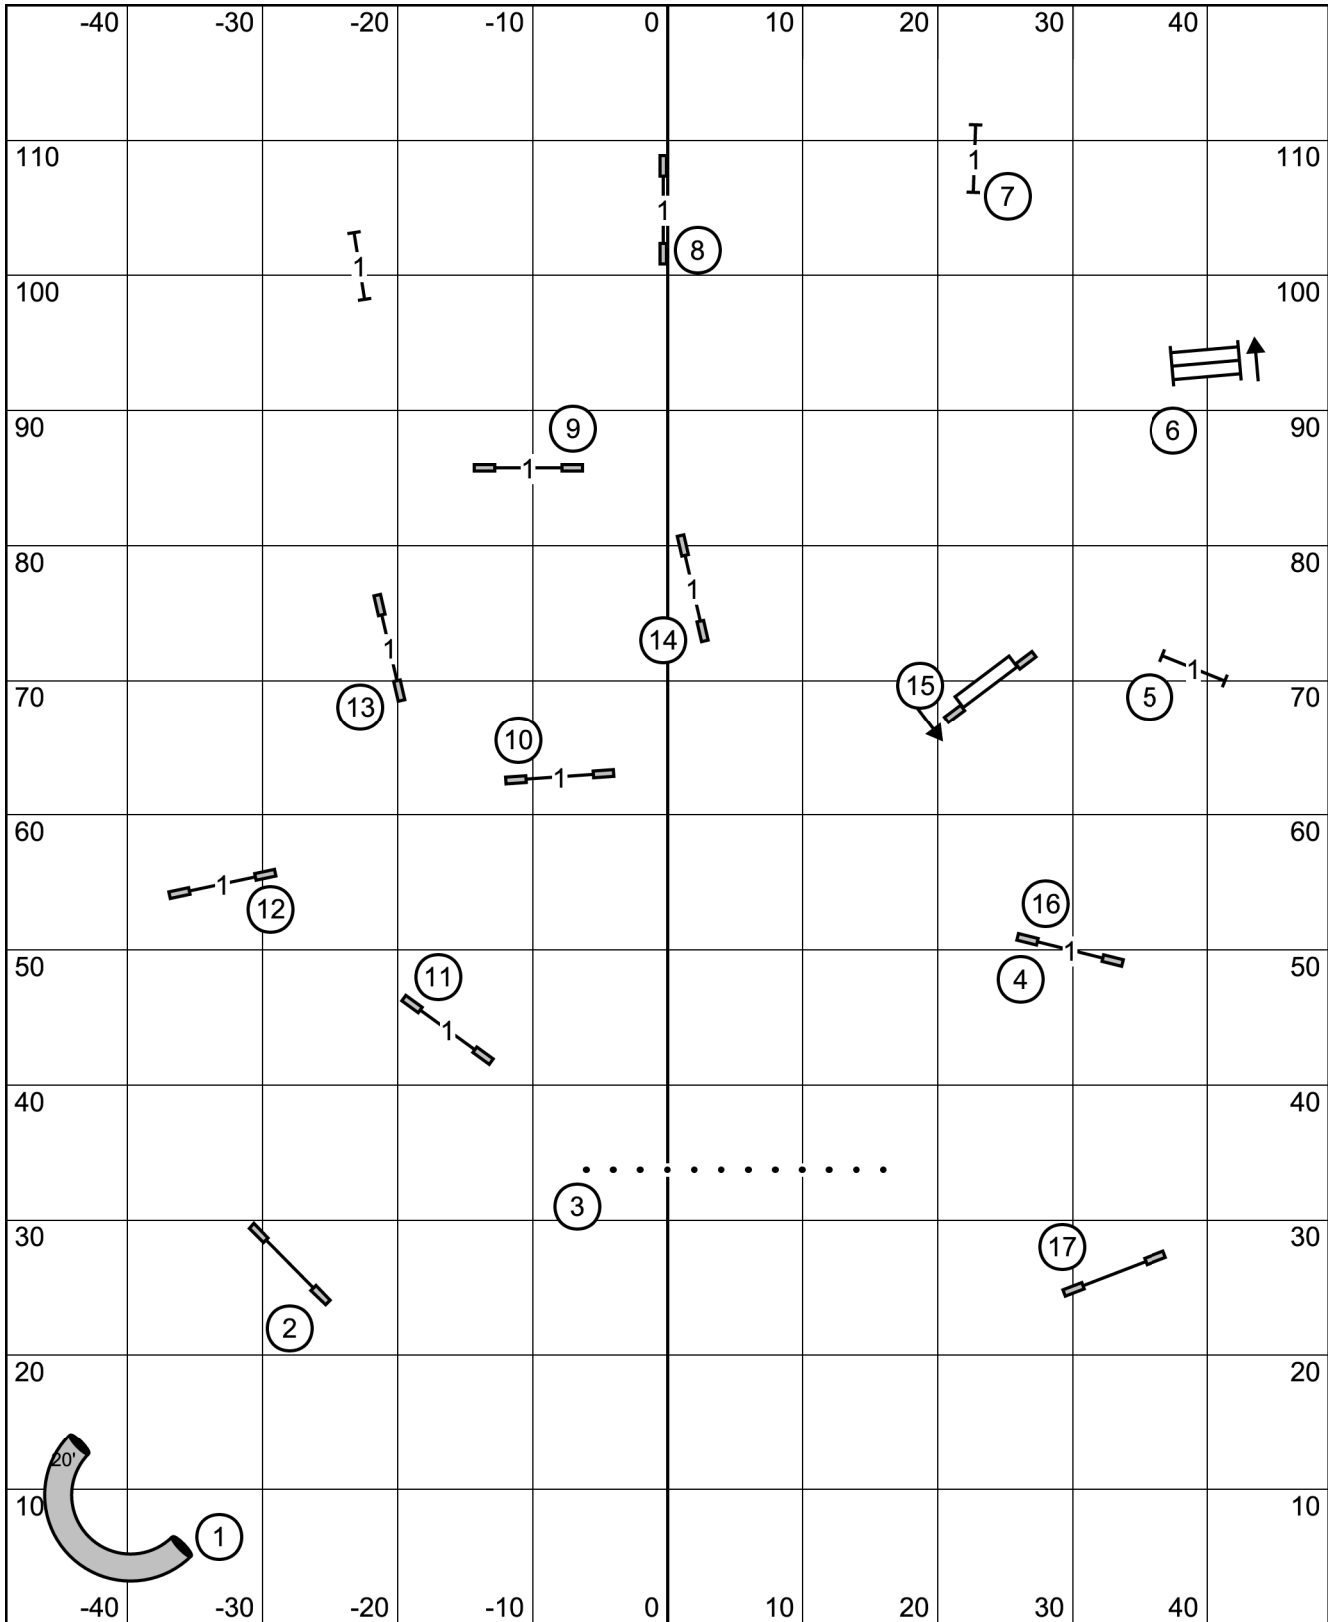

Gate

T/S

Gate

Premier JWW
 Collie Club of Maine
 Saturday, June 15, 2024
 New Gloucester, ME
 Designed By Mark Giles

Gate

T/S

Gate

Excellent/Masters JWW
 Collie Club of Maine
 Saturday, June 15, 2024
 New Gloucester, ME
 Designed By Mark Giles

Gate

T/S

Gate

Open JWW
 Collie Club of Maine
 Saturday, June 15, 2024
 New Gloucester, ME
 Designed By Mark Giles

Gate

T/S

Gate

Novice JWW
 Collie Club of Maine
 Saturday, June 15, 2024
 New Gloucester, ME
 Designed By Mark Giles