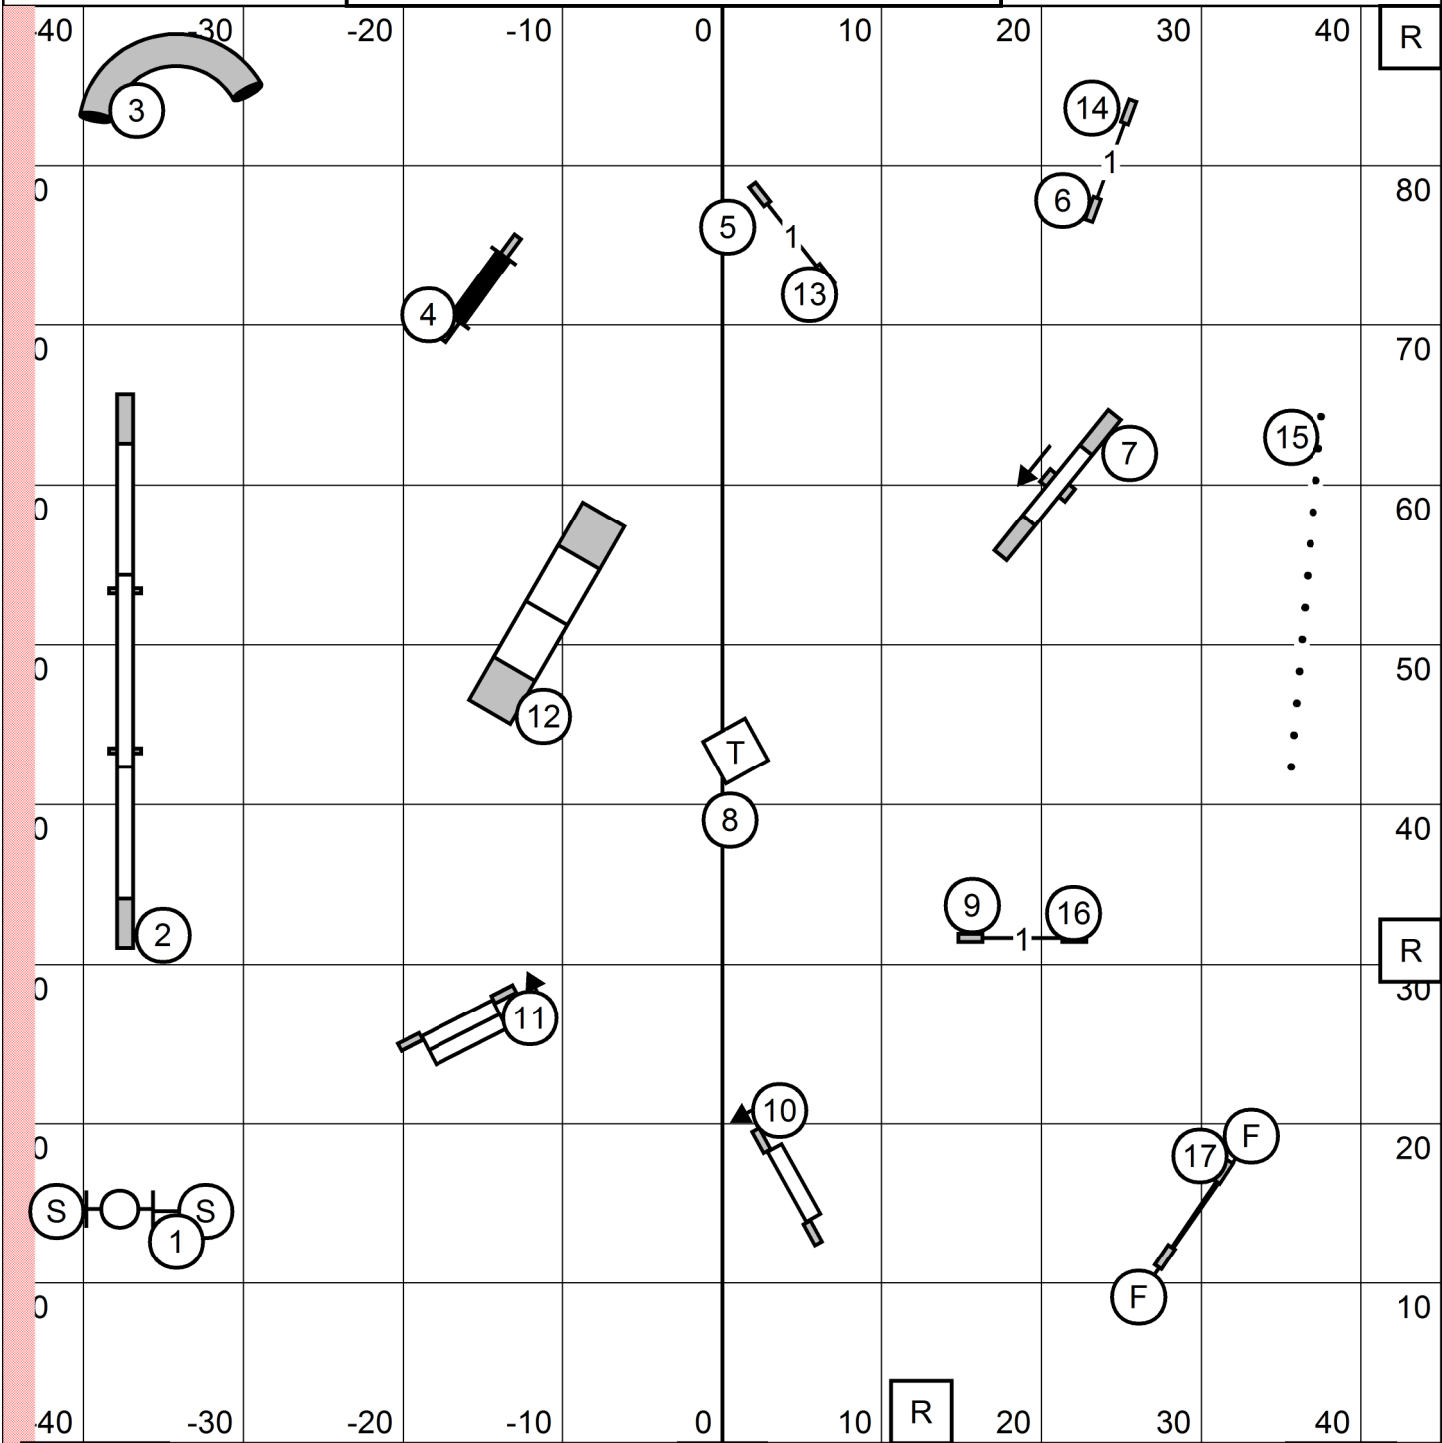

LEAP AGILITY CLUB OF CENTRAL MASS
 PAWS 'N EFFECT, HAMDEN CT
 MONDAY JUNE 24, 2024
MASTER/EXCELLENT JWW
 JUDGE: SHERRY JEFFERSON

ENTER

T/S

EXIT

LEAP AGILITY CLUB OF CENTRAL MASS
 PAWS'N EFFECT, HAMDEN CT
 MONDAY JUNE 24, 2024
MASTER/EXCELLENT STANDARD
 JUDGE: SHERRY JEFFERSON

ENTER T/S EXIT

LEAP AGILITY CLUB OF CENTRAL MASS
 PAWS'N EFFECT, HAMDEN CT
 MONDAY JUNE 24, 2024
OPEN STANDARD
 JUDGE: SHERRY JEFFERSON

ENTER T/S EXIT

LEAP AGILITY CLUB OF CENTRAL MASS
 PAWS'N EFFECT, HAMDEN CT
 MONDAY JUNE 24, 2024
NOVICE STANDARD
 JUDGE: SHERRY JEFFERSON