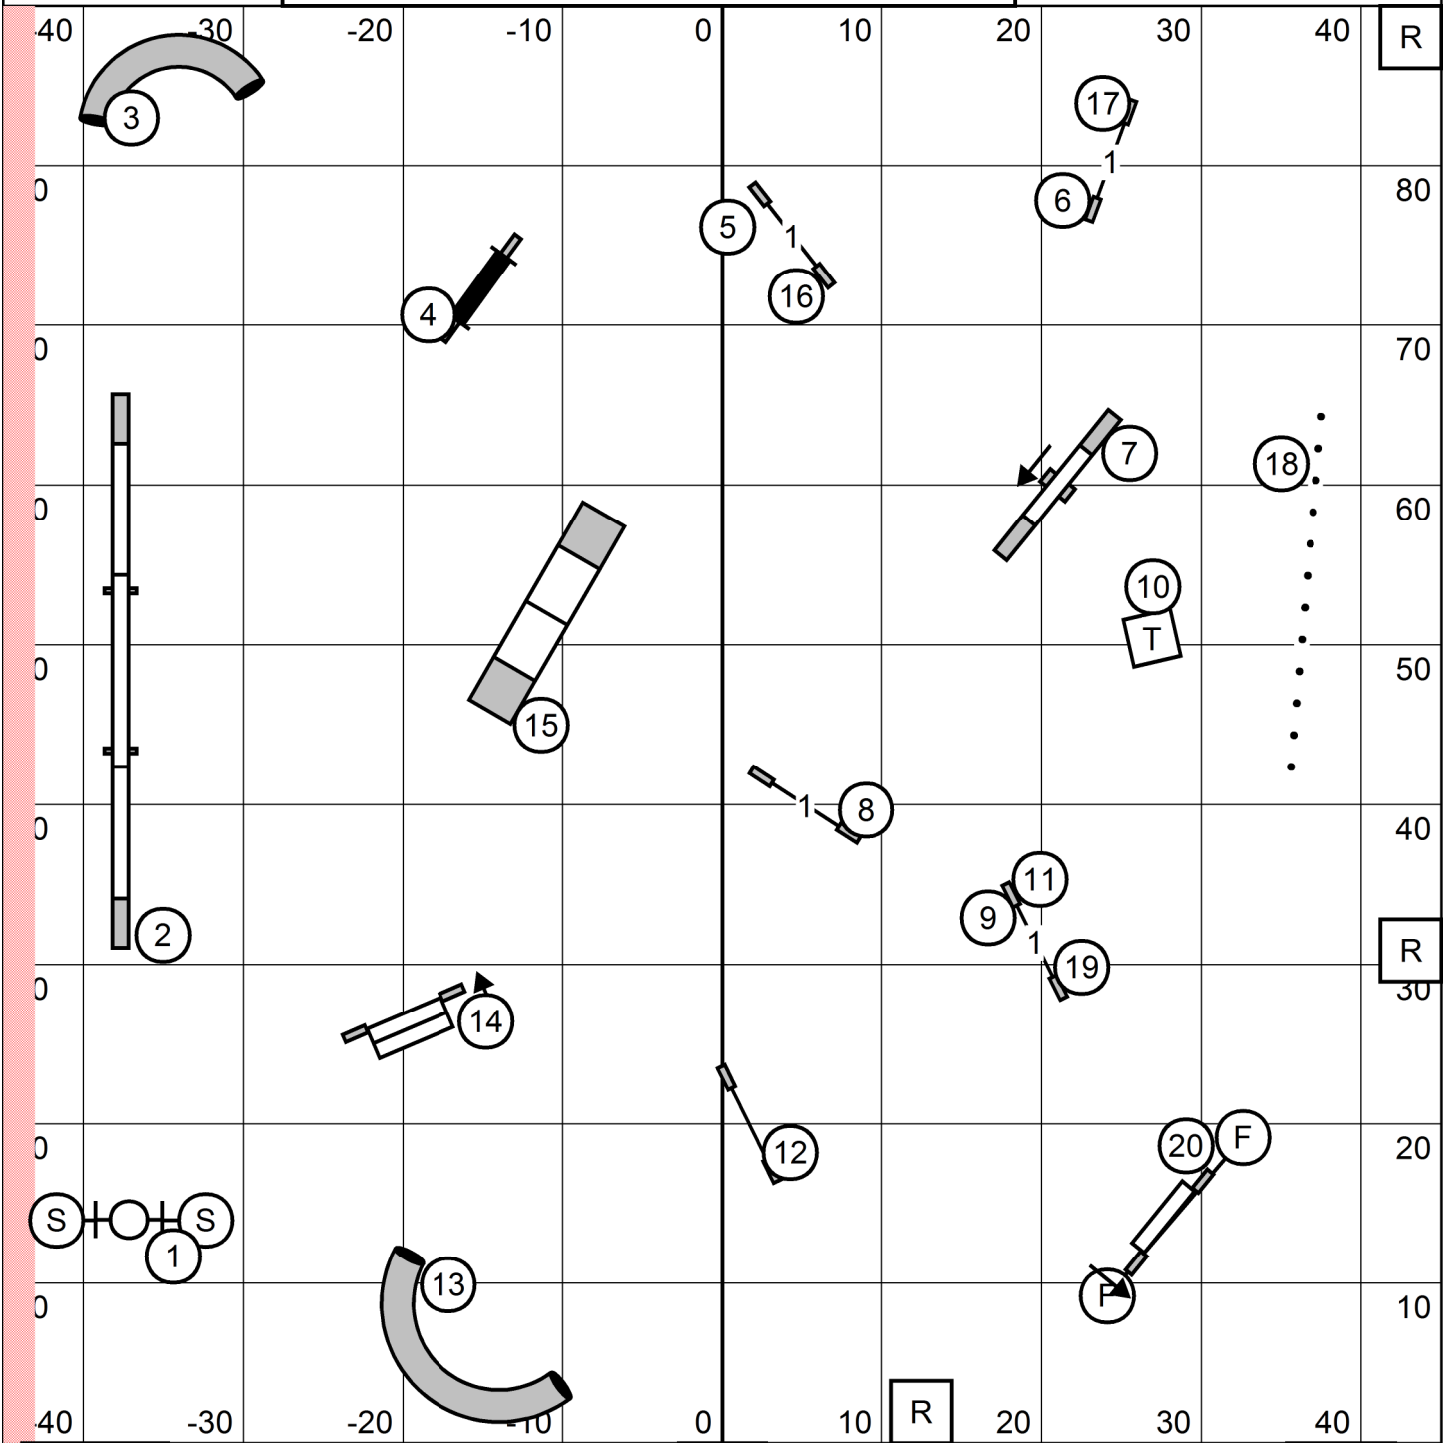

LEAP AGILITY CLUB OF CENTRAL MASS
 PAWS 'N EFFECT, HAMDEN CT
 MONDAY JUNE 24, 2024
MASTER/EXCELLENT JWW
 JUDGE: SHERRY JEFFERSON

ENTER

T/S

EXIT

LEAP AGILITY CLUB OF CENTRAL MASS
 PAWS'N EFFECT, HAMDEN CT
 MONDAY JUNE 24, 2024
MASTER/EXCELLENT STANDARD
 JUDGE: SHERRY JEFFERSON

ENTER T/S EXIT

LEAP AGILITY CLUB OF CENTRAL MASS
 PAWS'N EFFECT, HAMDEN CT
 MONDAY JUNE 24, 2024
OPEN STANDARD
 JUDGE: SHERRY JEFFERSON

ENTER T/S EXIT

LEAP AGILITY CLUB OF CENTRAL MASS
 PAWS'N EFFECT, HAMDEN CT
 MONDAY JUNE 24, 2024
NOVICE STANDARD
 JUDGE: SHERRY JEFFERSON