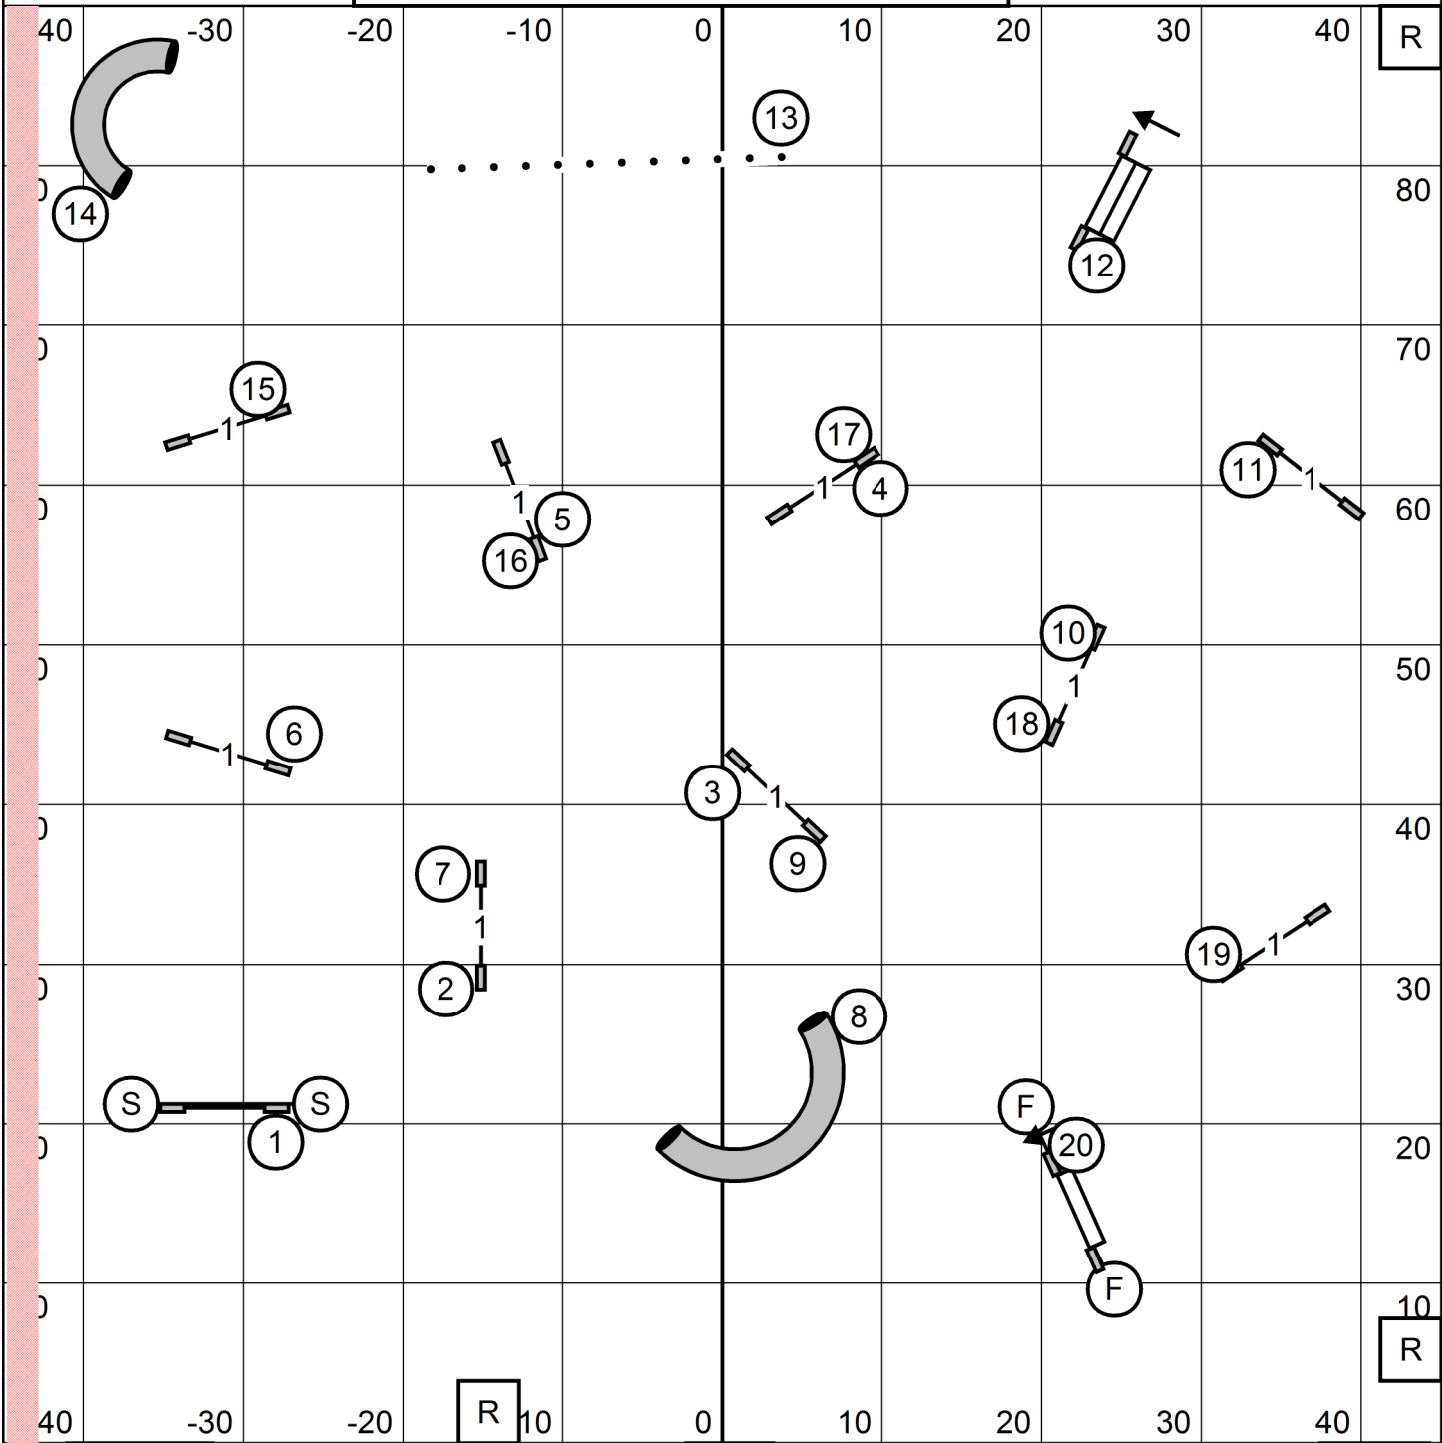

LEAP AGILITY CLUB OF CENTRAL MASS
 PAWS 'N EFFECT, HAMDEN CT
 MONDAY JUNE 24, 2024
MASTER/EXCELLENT JWW
 JUDGE: SHERRY JEFFERSON

ENTER

T/S

EXIT

LEAP AGILITY CLUB OF CENTRAL MASS
 PAWS'N EFFECT, HAMDEN CT
 MONDAY JUNE 24, 2024
MASTER/EXCELLENT STANDARD
 JUDGE: SHERRY JEFFERSON

ENTER T/S EXIT

LEAP AGILITY CLUB OF CENTRAL MASS
 PAWS'N EFFECT, HAMDEN CT
 MONDAY JUNE 24, 2024
OPEN STANDARD
 JUDGE: SHERRY JEFFERSON

ENTER T/S EXIT

LEAP AGILITY CLUB OF CENTRAL MASS
 PAWS'N EFFECT, HAMDEN CT
 MONDAY JUNE 24, 2024
NOVICE STANDARD
 JUDGE: SHERRY JEFFERSON

ENTER T/S EXIT

LEAP AGILITY CLUB OF CENTRAL MASS
 PAWS'N EFFECT, HAMDEN CT
 MONDAY JUNE 24, 2024
OPEN JWW
 JUDGE: SHERRY JEFFERSON

ENTER T/S EXIT

LEAP AGILITY CLUB OF CENTRAL MASS
 PAWS'N EFFECT, HAMDEN CT
 MONDAY JUNE 24, 2024
NOVICE JWW
 JUDGE: SHERRY JEFFERSON

EXIT T/S ENTER