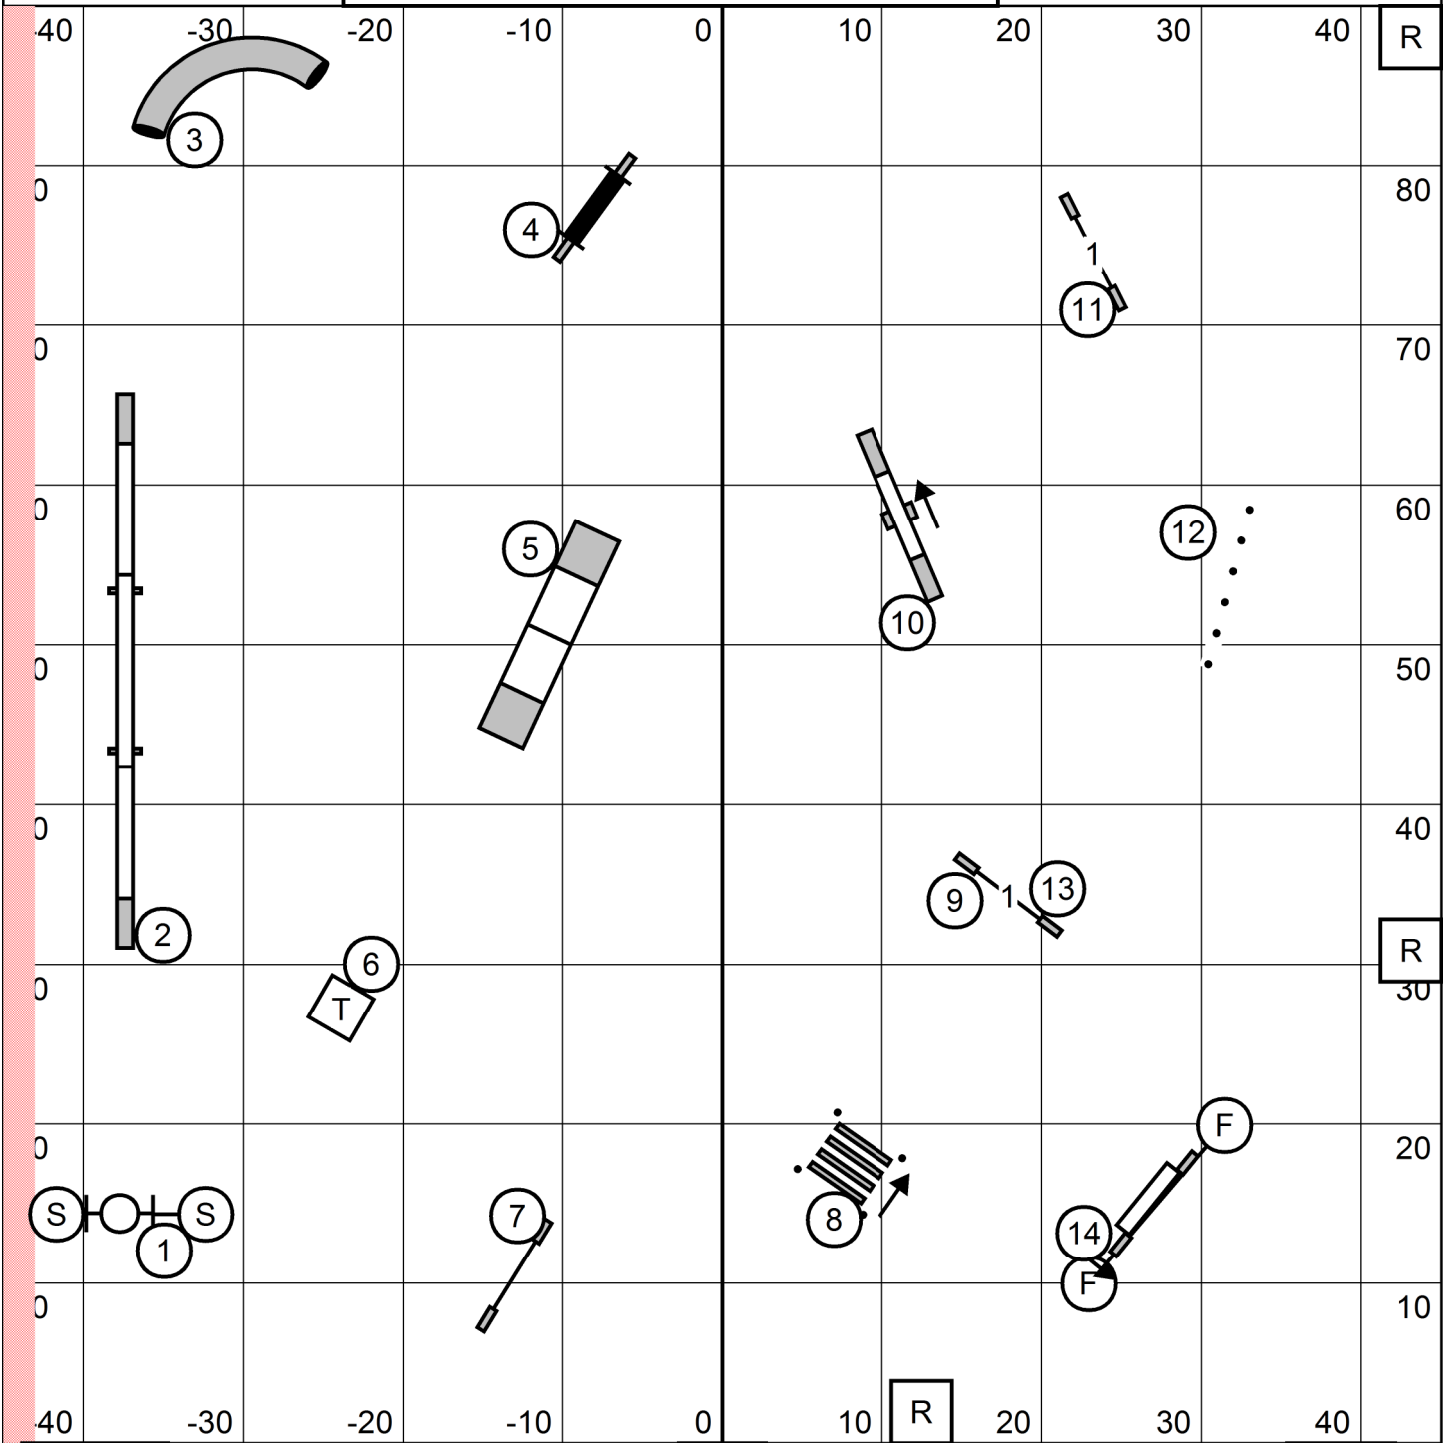

LEAP AGILITY CLUB OF CENTRAL MASS
 PAWS 'N EFFECT, HAMDEN CT
 MONDAY JUNE 24, 2024
MASTER/EXCELLENT JWW
 JUDGE: SHERRY JEFFERSON

ENTER

T/S

EXIT

LEAP AGILITY CLUB OF CENTRAL MASS
 PAWS'N EFFECT, HAMDEN CT
 MONDAY JUNE 24, 2024
MASTER/EXCELLENT STANDARD
 JUDGE: SHERRY JEFFERSON

ENTER T/S EXIT

LEAP AGILITY CLUB OF CENTRAL MASS
 PAWS'N EFFECT, HAMDEN CT
 MONDAY JUNE 24, 2024
OPEN STANDARD
 JUDGE: SHERRY JEFFERSON

ENTER T/S EXIT

LEAP AGILITY CLUB OF CENTRAL MASS
 PAWS'N EFFECT, HAMDEN CT
 MONDAY JUNE 24, 2024
NOVICE STANDARD
 JUDGE: SHERRY JEFFERSON