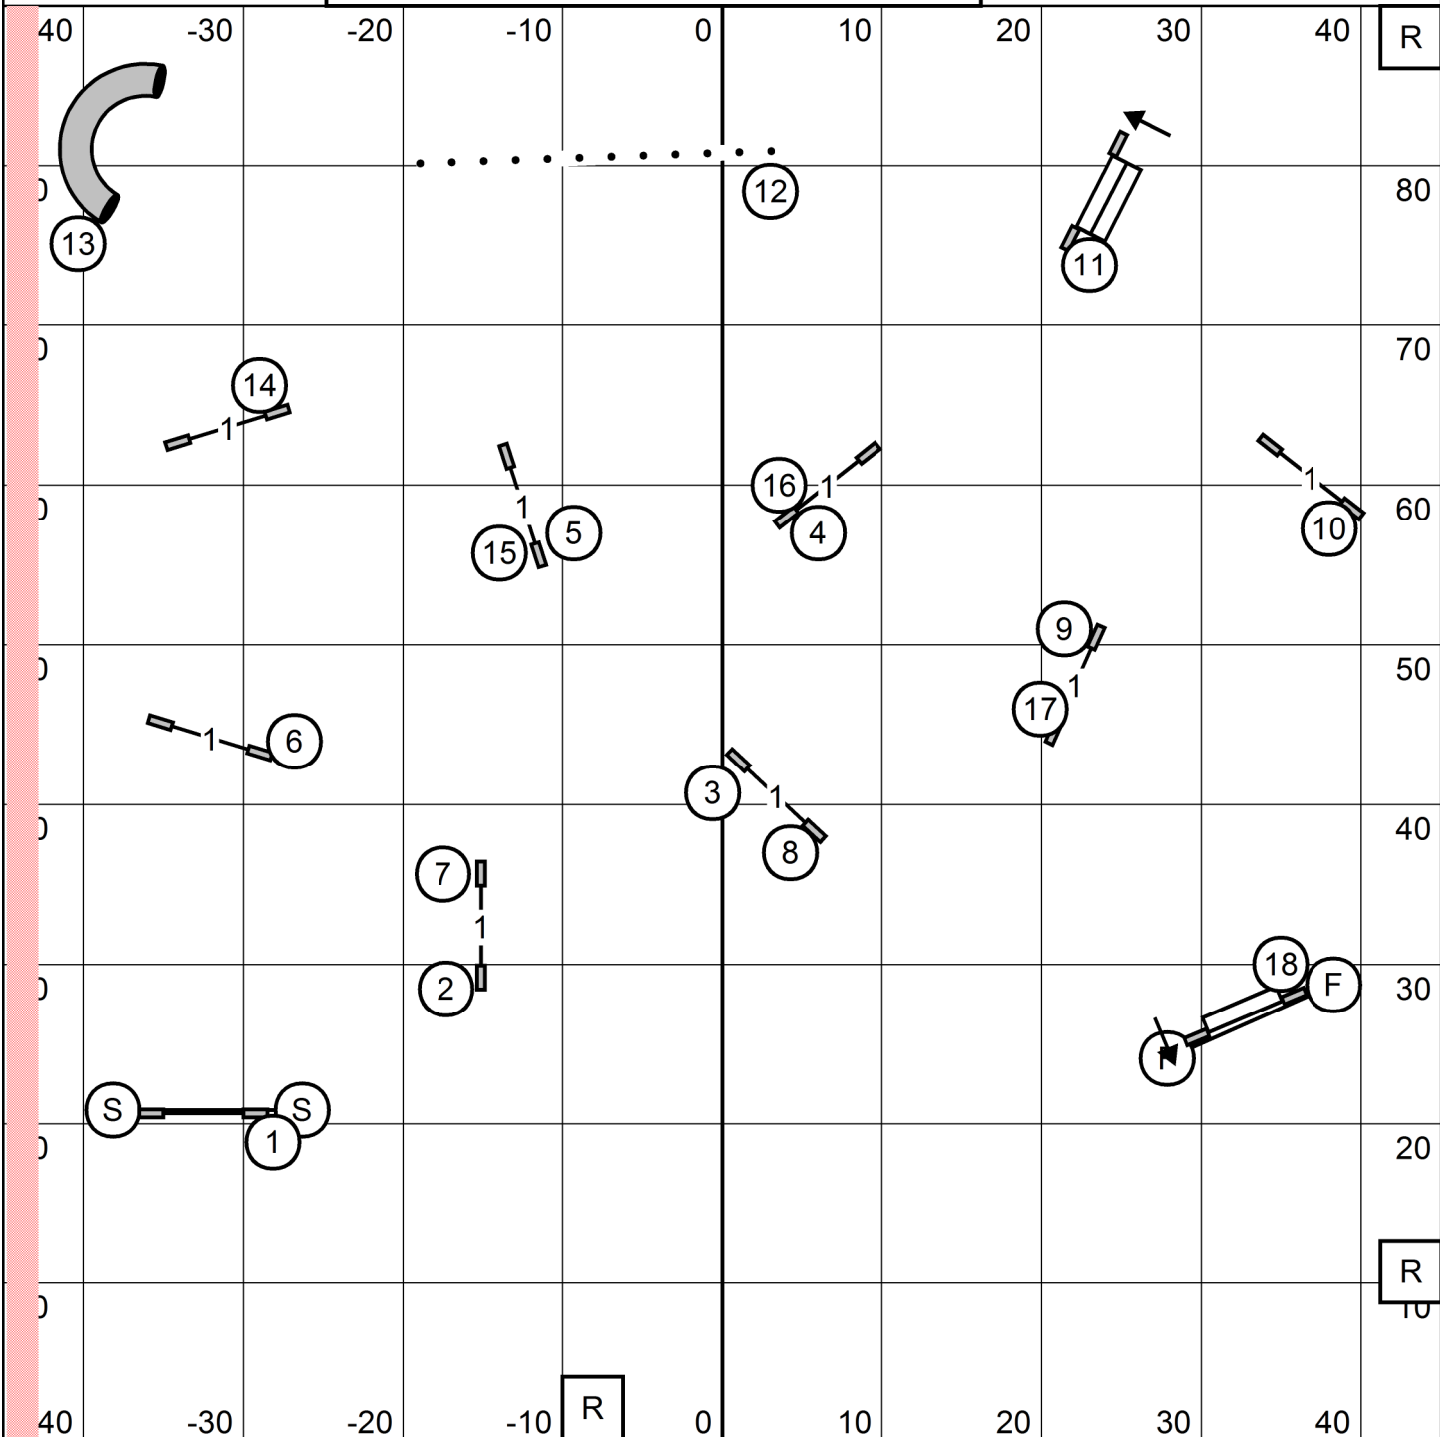

LEAP AGILITY CLUB OF CENTRAL MASS
PAWS'N EFFECT, HAMDEN CT
MONDAY JUNE 24, 2024
OPEN JWW
JUDGE: SHERRY JEFFERSON

ENTER T/S EXIT