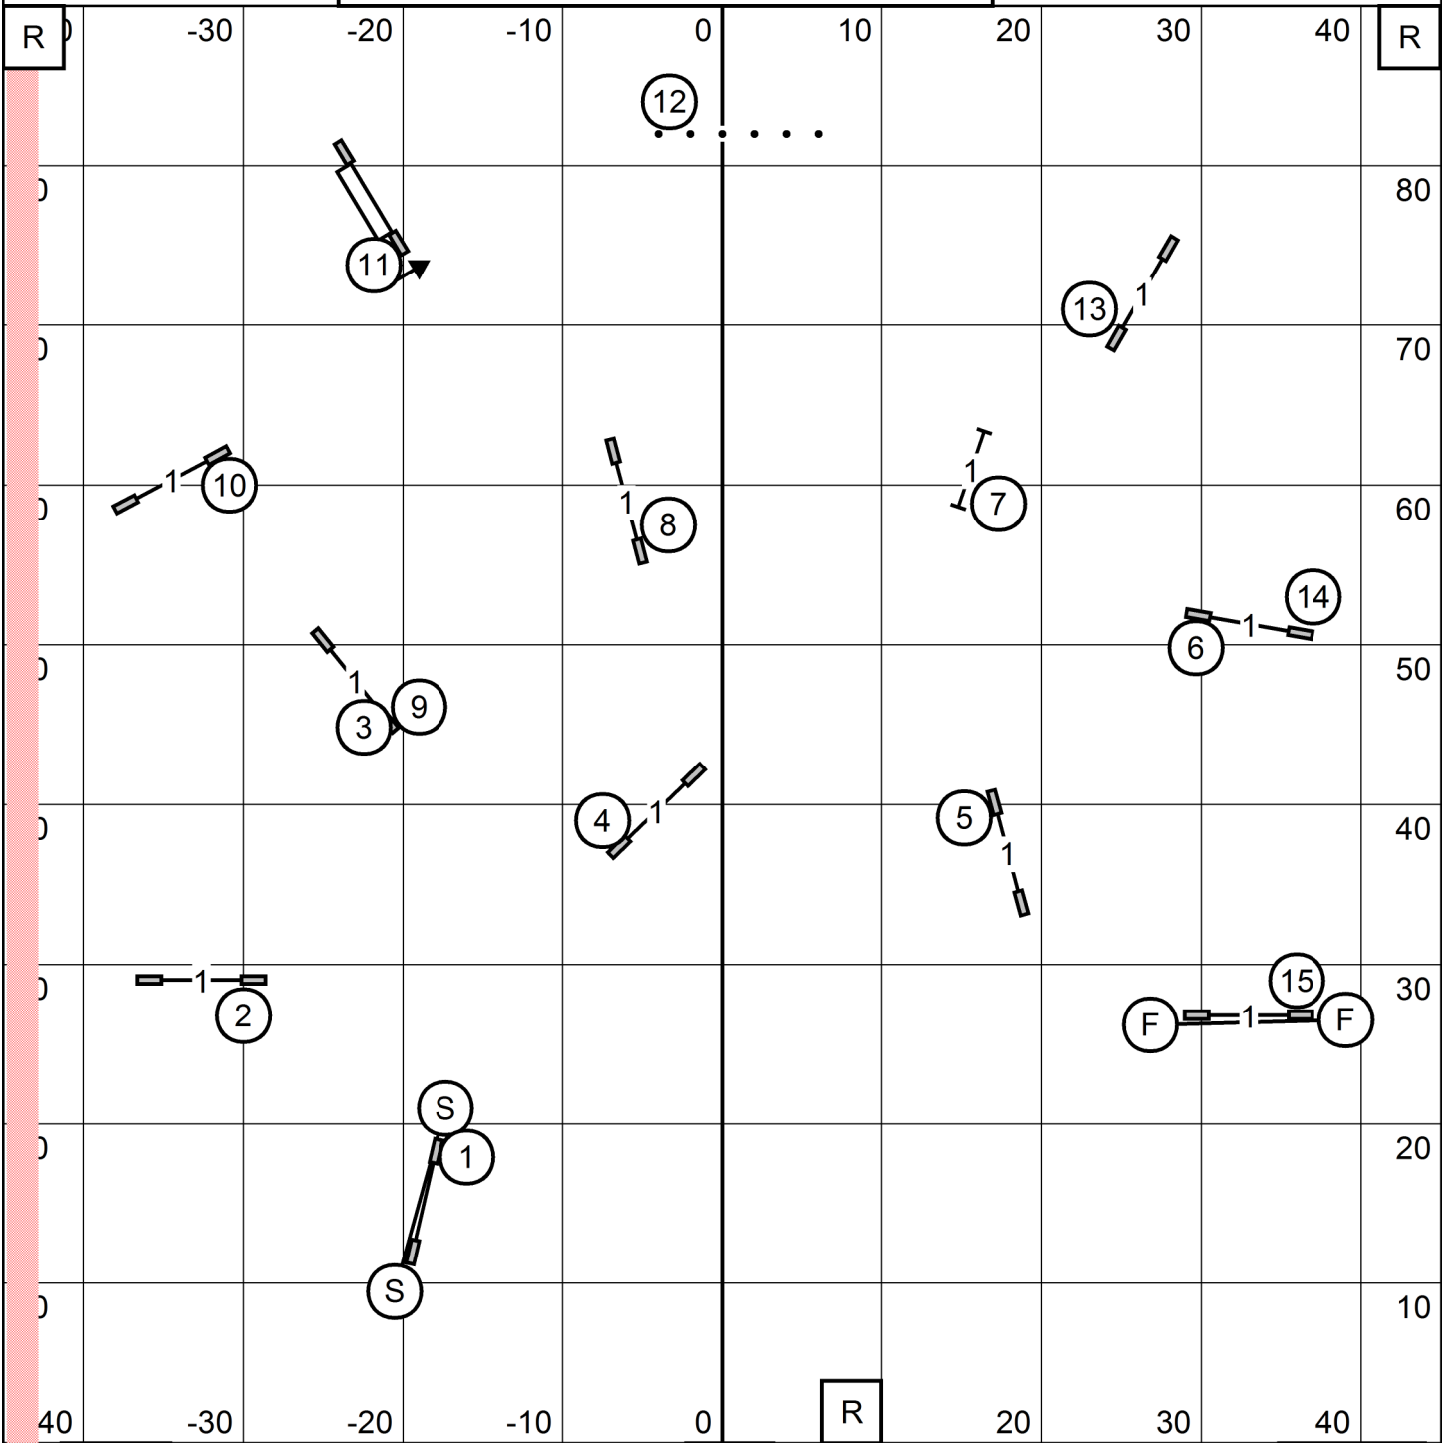

LEAP AGILITY CLUB OF CENTRAL MASS
PAWS'N EFFECT, HAMDEN CT
MONDAY JUNE 24, 2024
NOVICE JWW
JUDGE: SHERRY JEFFERSON

EXIT T/S ENTER