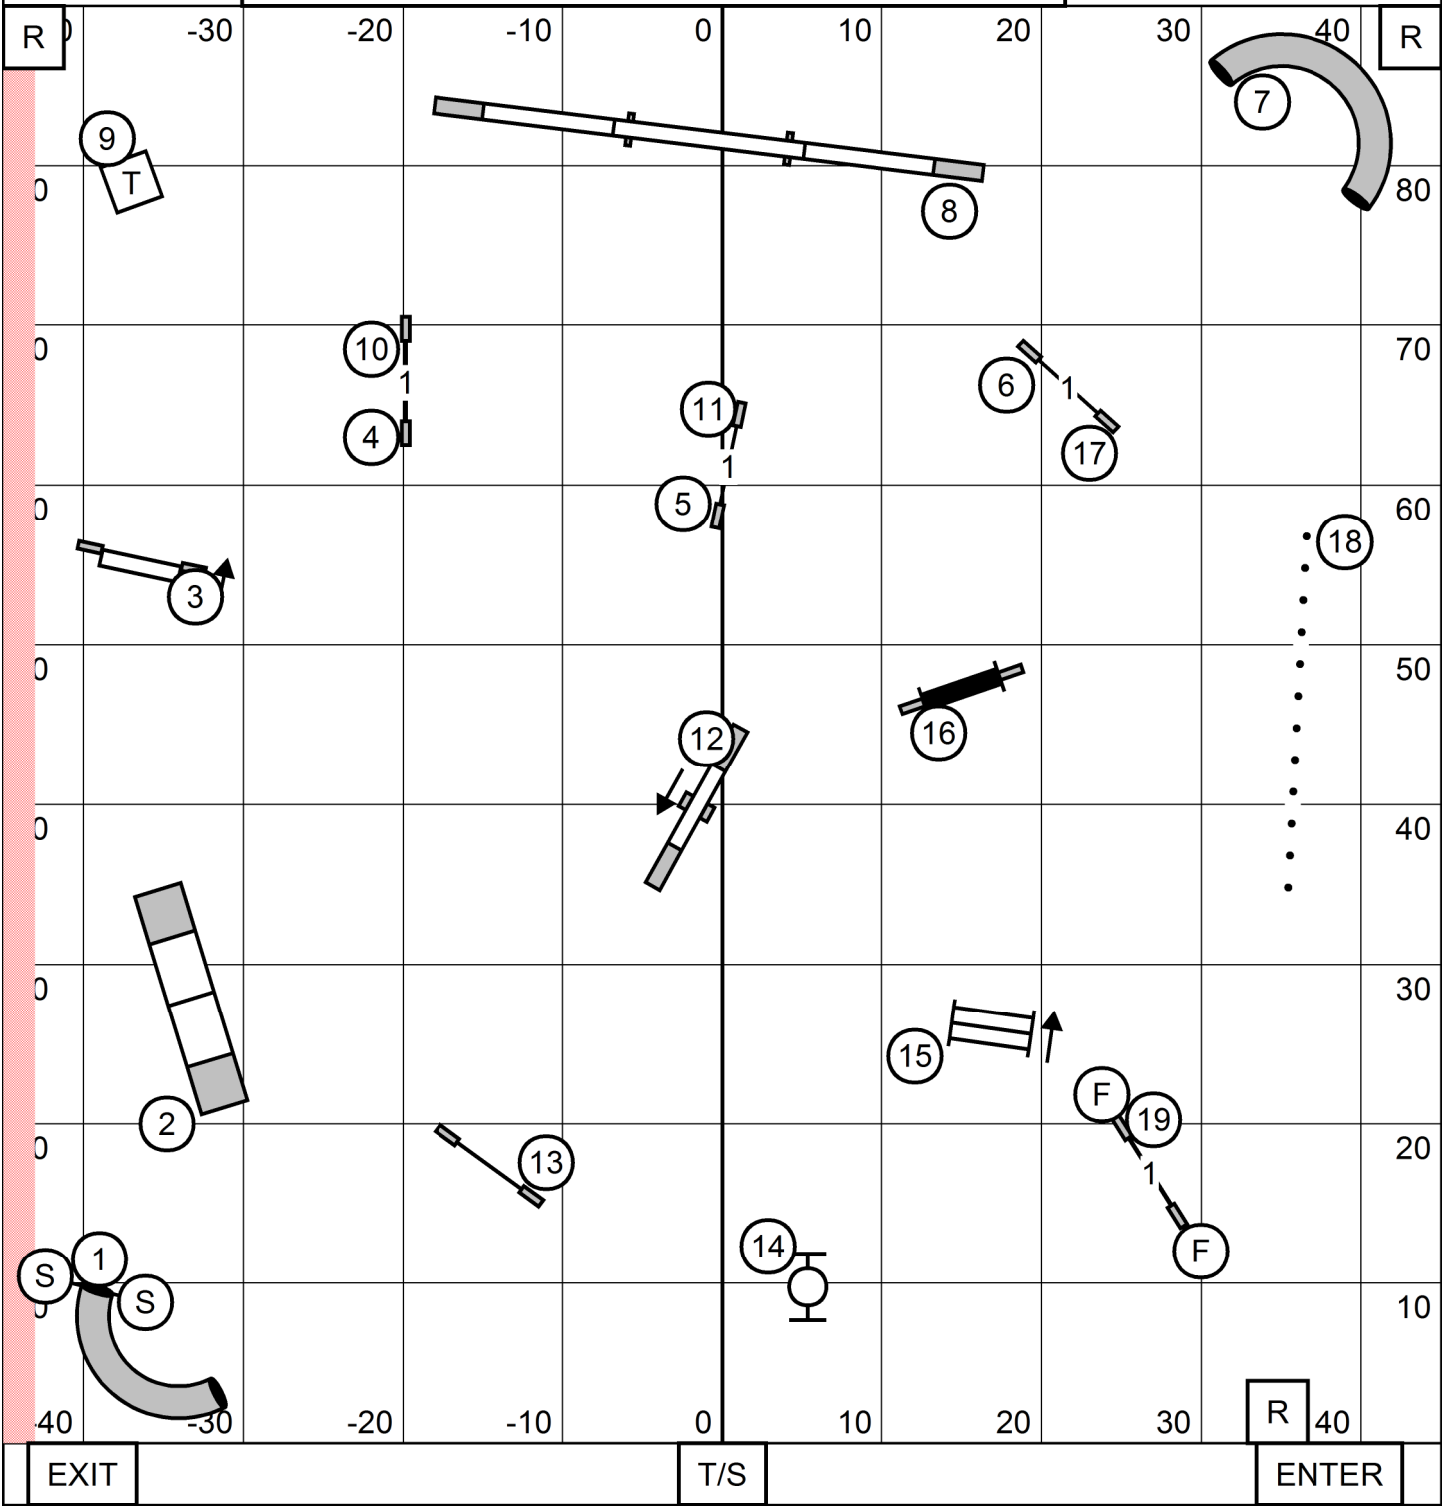

SLEEPING GIANT AGILITY CLUB OF CONNECTICUT
 TUESDAY JUNE 25, 2024
 PAWS'N EFFECT, HAMDEN CT
MASTER/EXCELLENT JWW
 JUDGE: SHERRY JEFFERSON

EXIT | T/S | ENTER

SLEEPING GIANT AGILITY CLUB OF CONNECTICUT
 TUESDAY JUNE 25, 2024
 PAWS'N EFFECT, HAMDEN CT
MASTER/EXCELLENT STANDARD
 JUDGE: SHERRY JEFFERSON