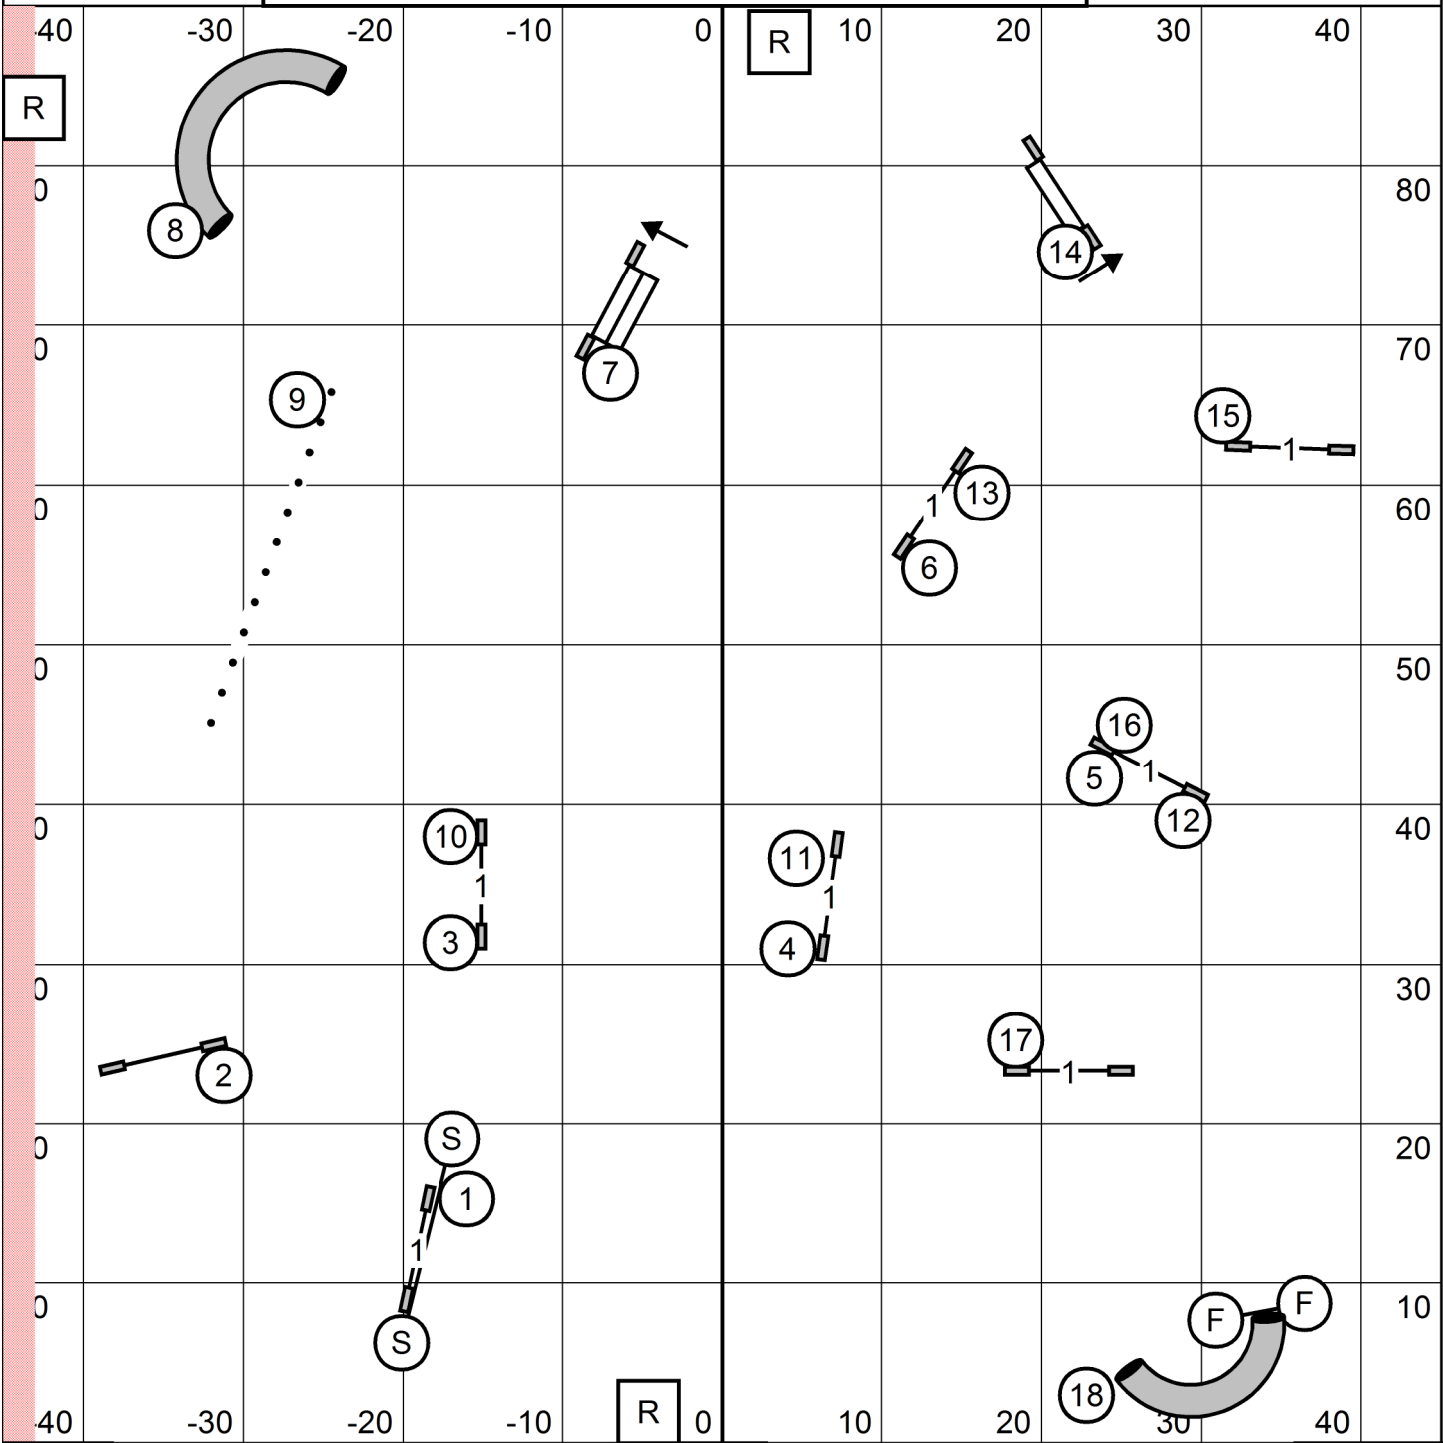

SLEEPING GIANT AGILITY CLUB OF CONNECTICUT
 TUESDAY JUNE 25, 2024
 PAWS'N EFFECT, HAMDEN CT
MASTER/EXCELLENT JWW
 JUDGE: SHERRY JEFFERSON

EXIT | T/S | ENTER

SLEEPING GIANT AGILITY CLUB OF CONNECTICUT
 TUESDAY JUNE 25, 2024
 PAWS'N EFFECT, HAMDEN CT
MASTER/EXCELLENT STANDARD
 JUDGE: SHERRY JEFFERSON

EXIT | T/S | ENTER