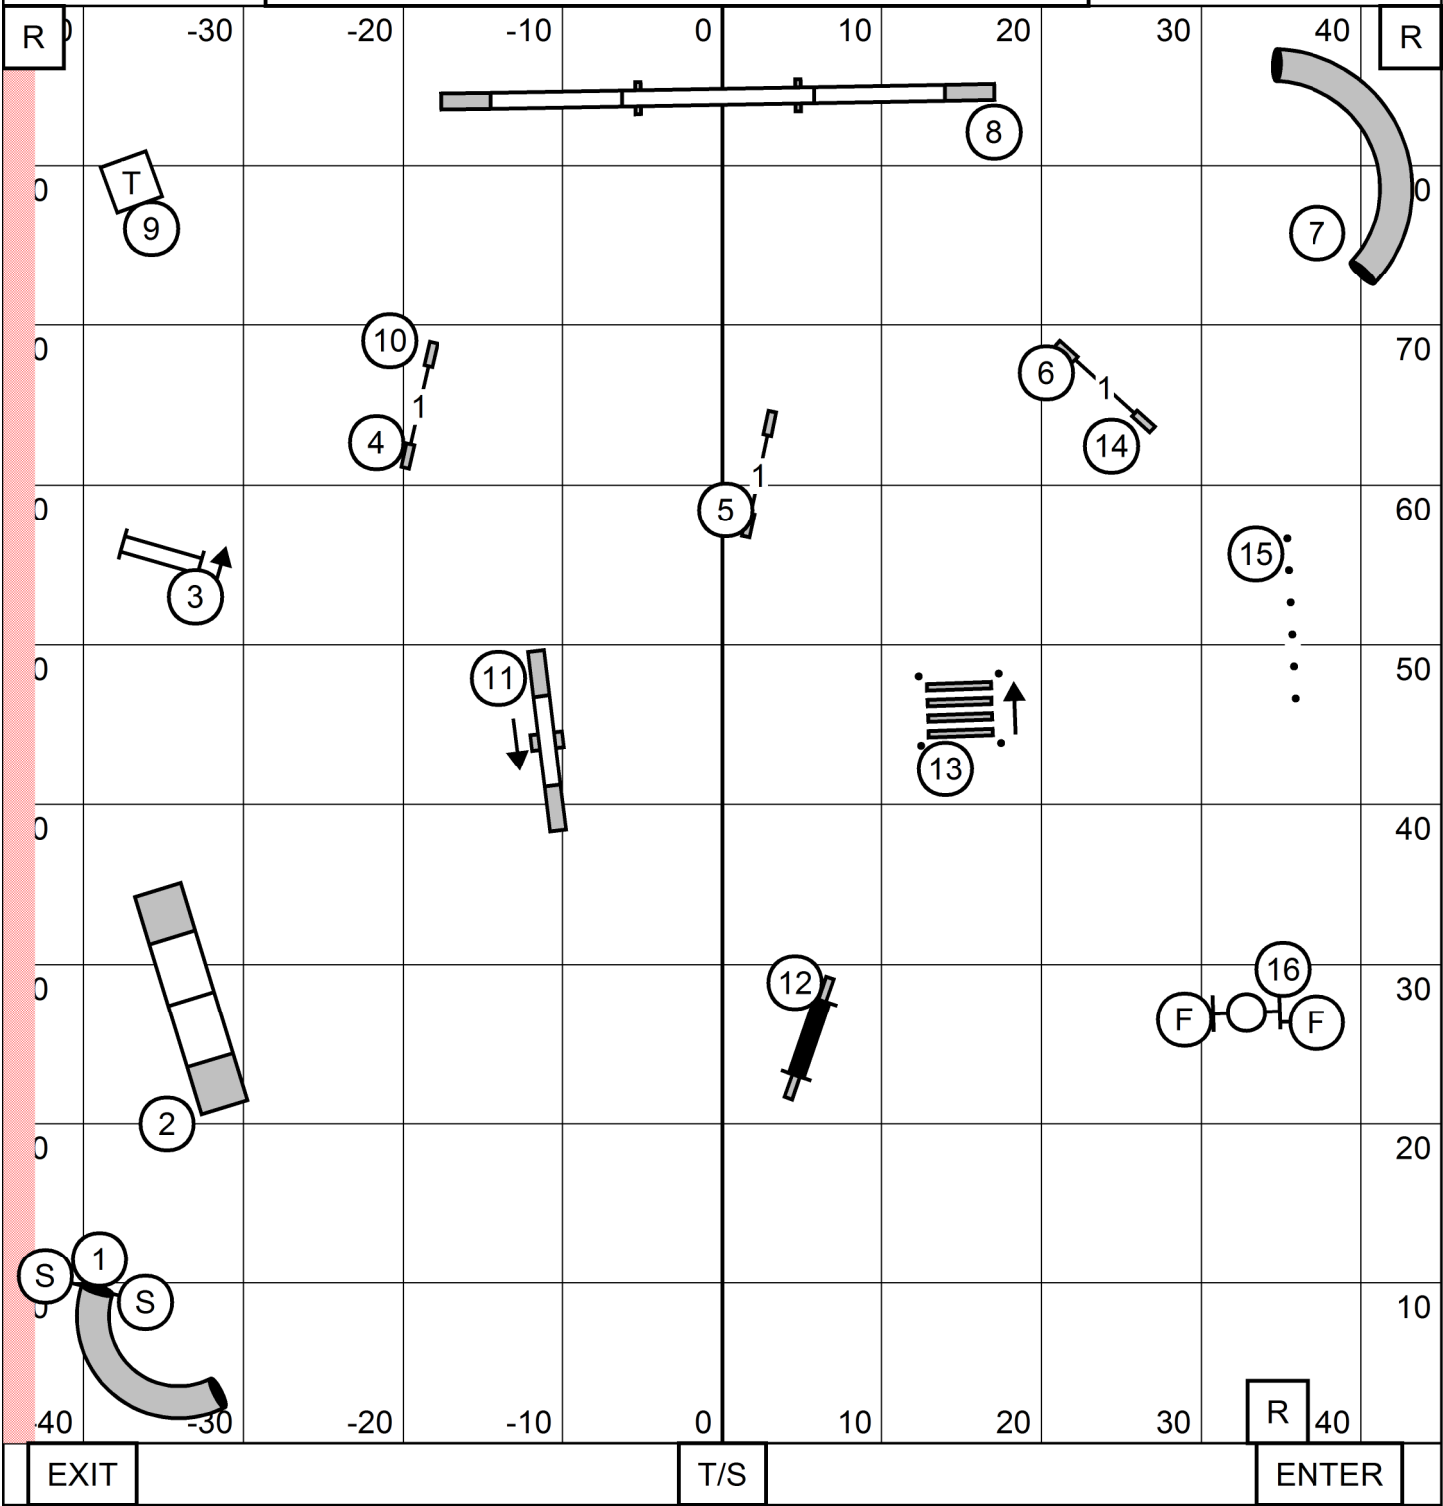

SLEEPING GIANT AGILITY CLUB OF CONNECTICUT
TUESDAY JUNE 25, 2024
PAWS'N EFFECT, HAMDEN CT
NOVICE STANDARD
JUDGE: SHERRY JEFFERSON