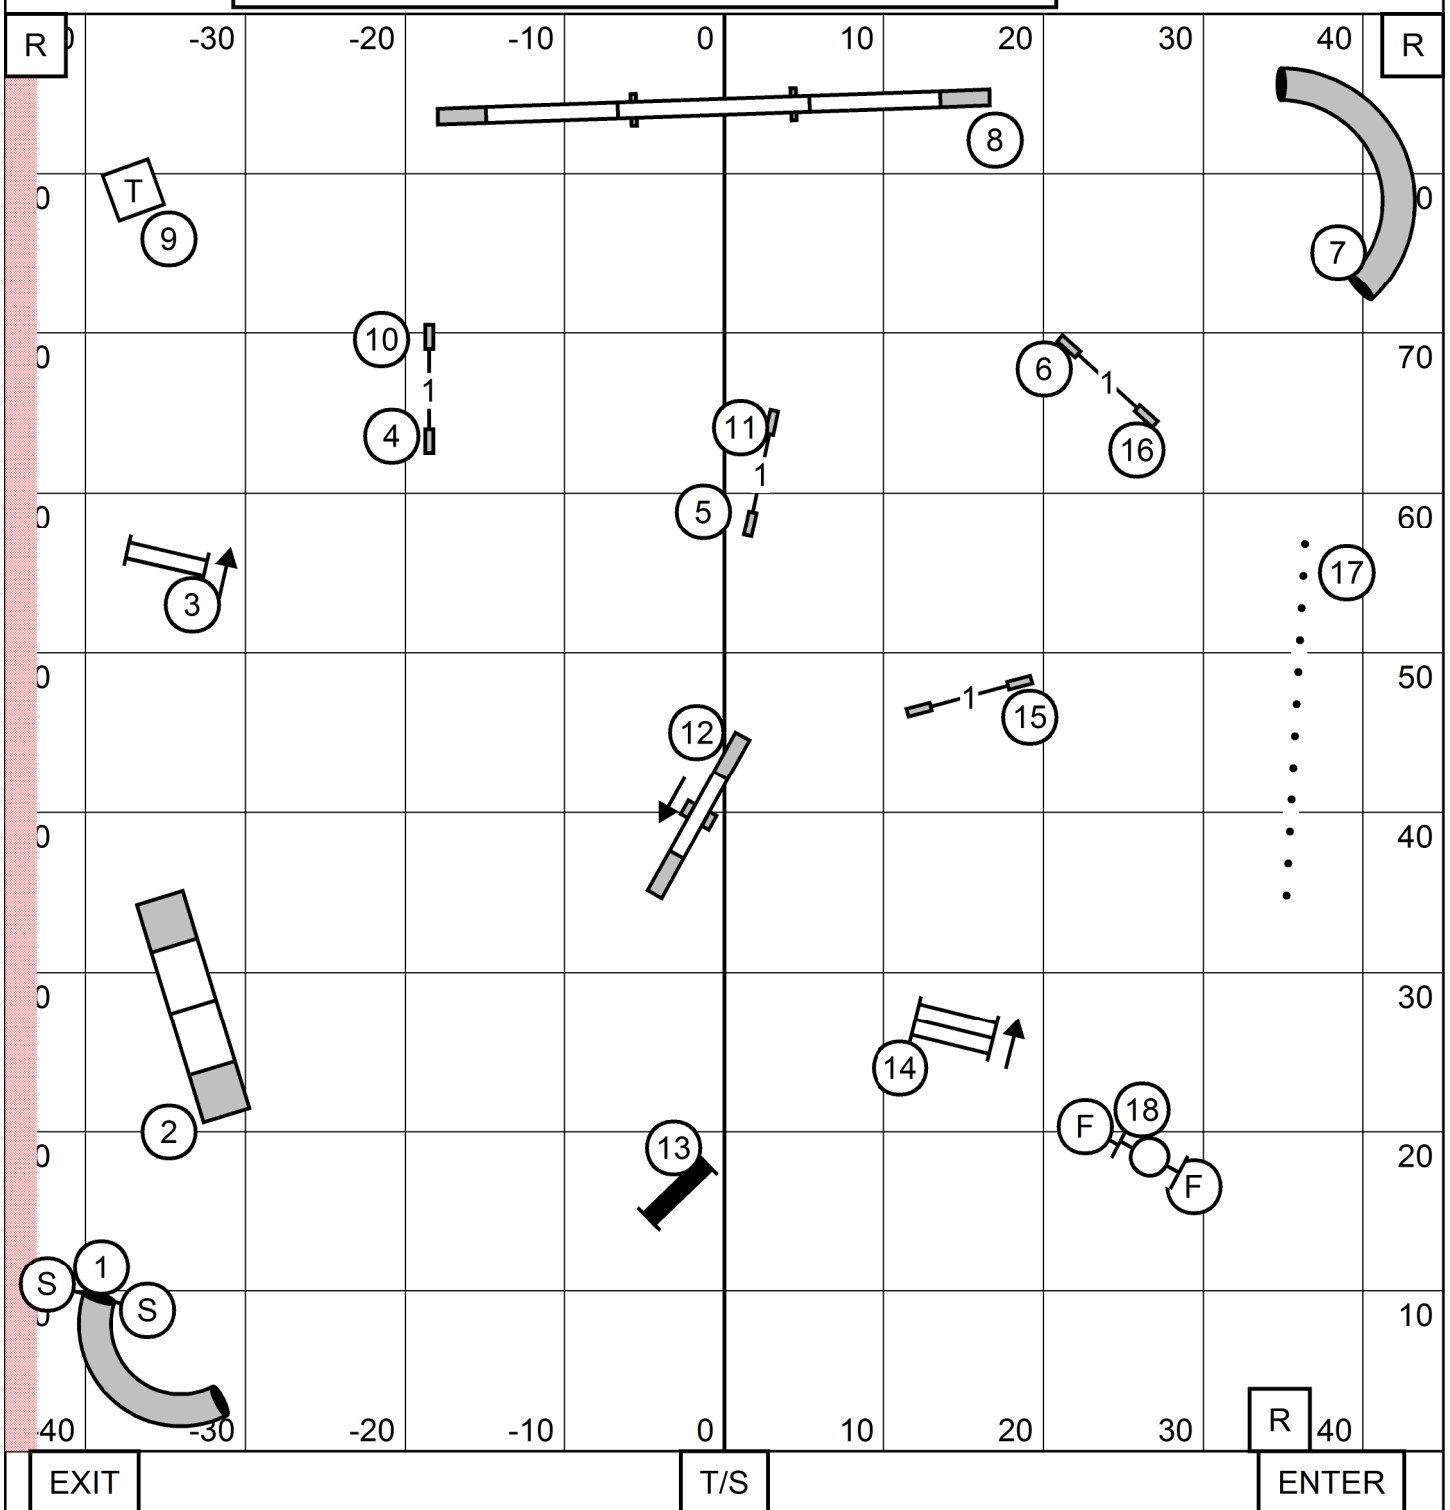

SLEEPING GIANT AGILITY CLUB OF CONNECTICUT
TUESDAY JUNE 25, 2024
PAWS'N EFFECT, HAMDEN CT
OPEN STANDARD
JUDGE: SHERRY JEFFERSON