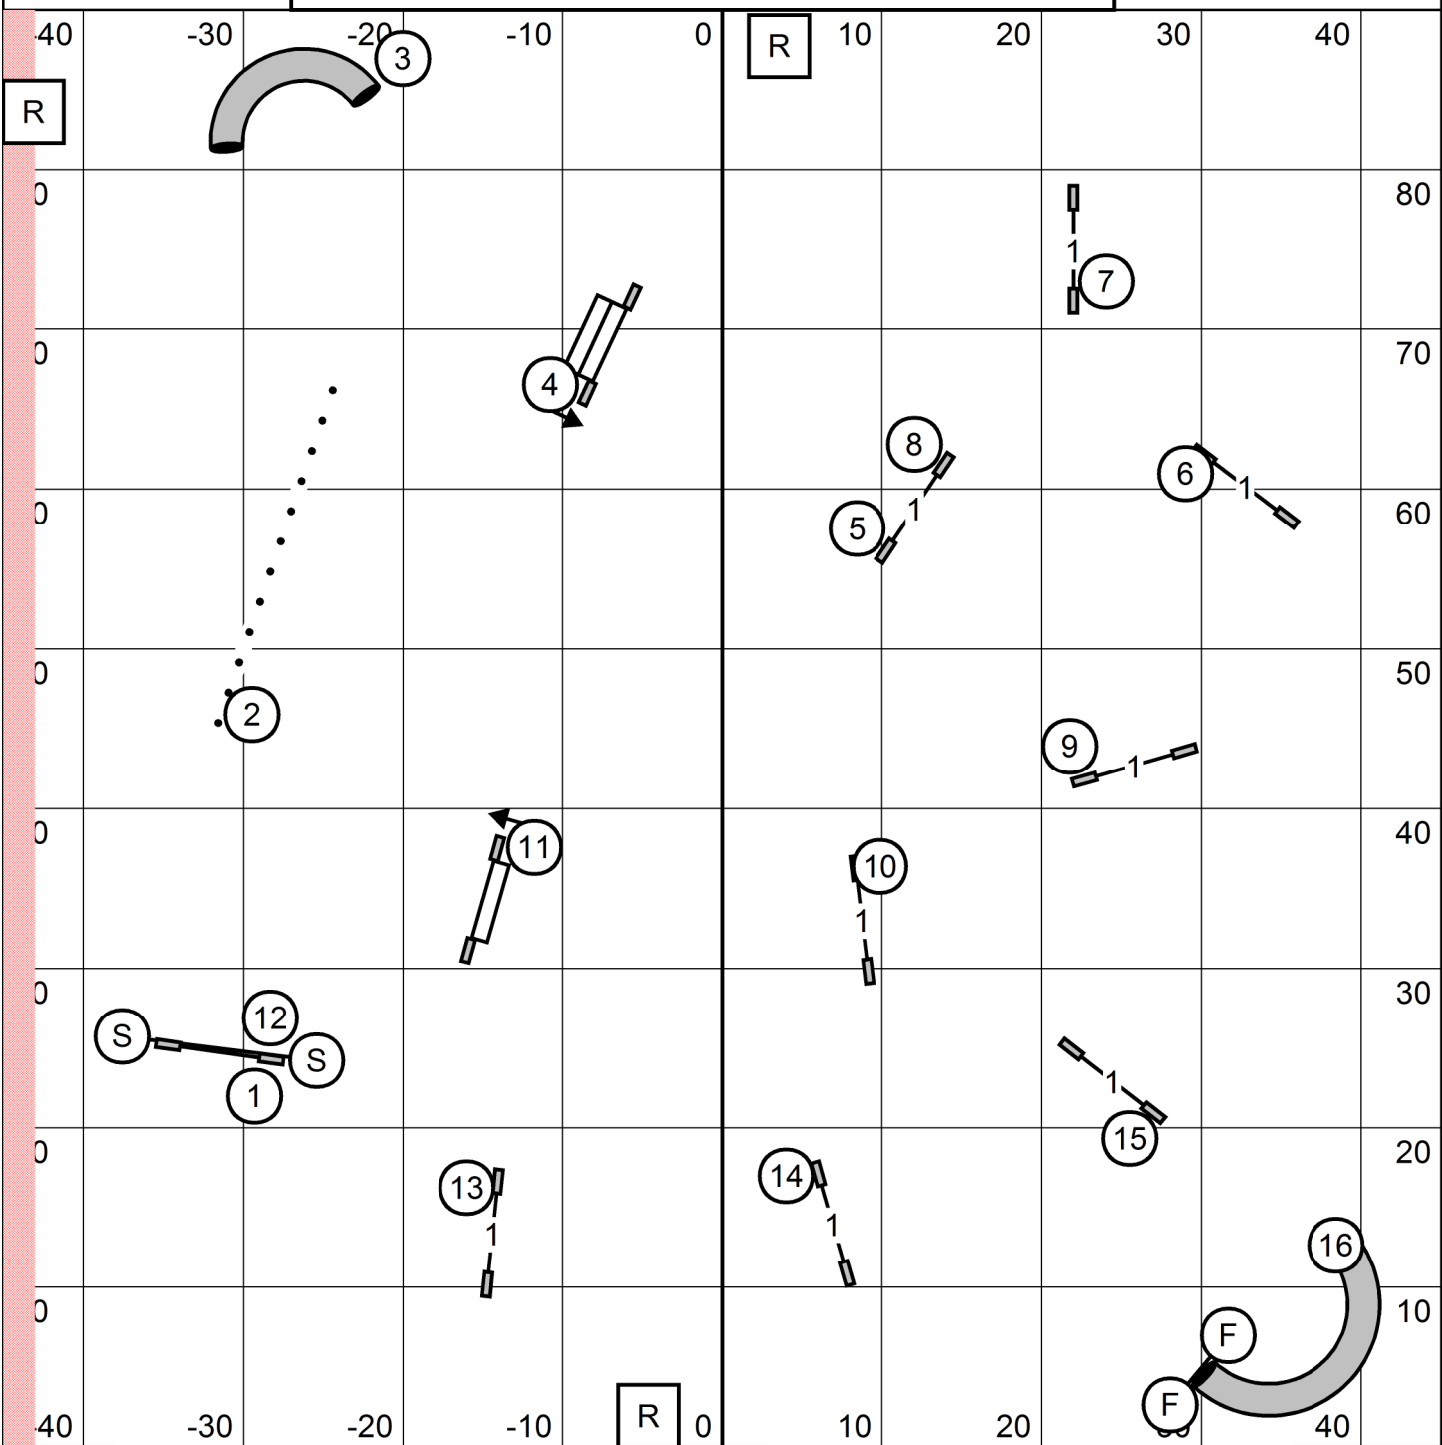

SLEEPING GIANT AGILITY CLUB OF CONNECTICUT
TUESDAY JUNE 25, 2024
PAWS'N EFFECT, HAMDEN CT
OPEN JWW
JUDGE: SHERRY JEFFERSON

EXIT | T/S | ENTER