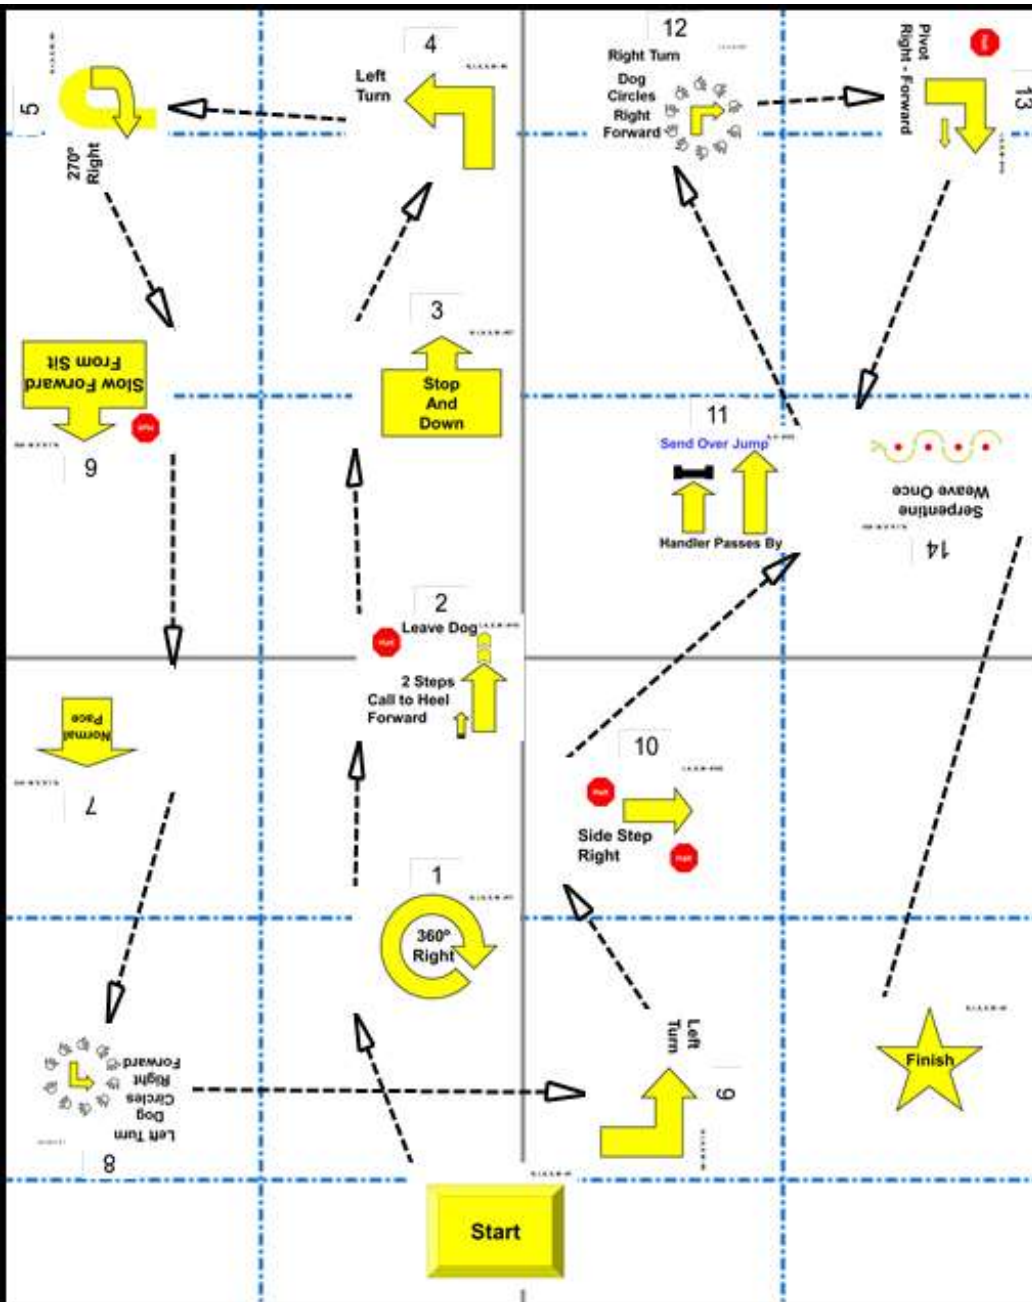

LEAP Sunday
Advanced (Regular)
Sunday, June 30, 2024

Station Number	Sign Number	Sign Description
	1	Start
1	11	360 Right
2	118	Halt - Leave 2 Steps - Call to Heel - Forward
3	27	Stop and Down
4	6	Left Turn
5	9	270 Right
6	36	Halt - Slow Forward from Sit
7	19	Normal Pace
8	120	Left Turn - Circles Right - Forward
9	6	Left Turn
10	109	Halt - Side Step Right - Halt
11	103	Send Over Jump - Handler Passes By
12	119	Right Turn - Circles Right - Forward
13	116	Halt - Pivot Right - Forward
14	24	Serpentine Weave Once
	2	Finish