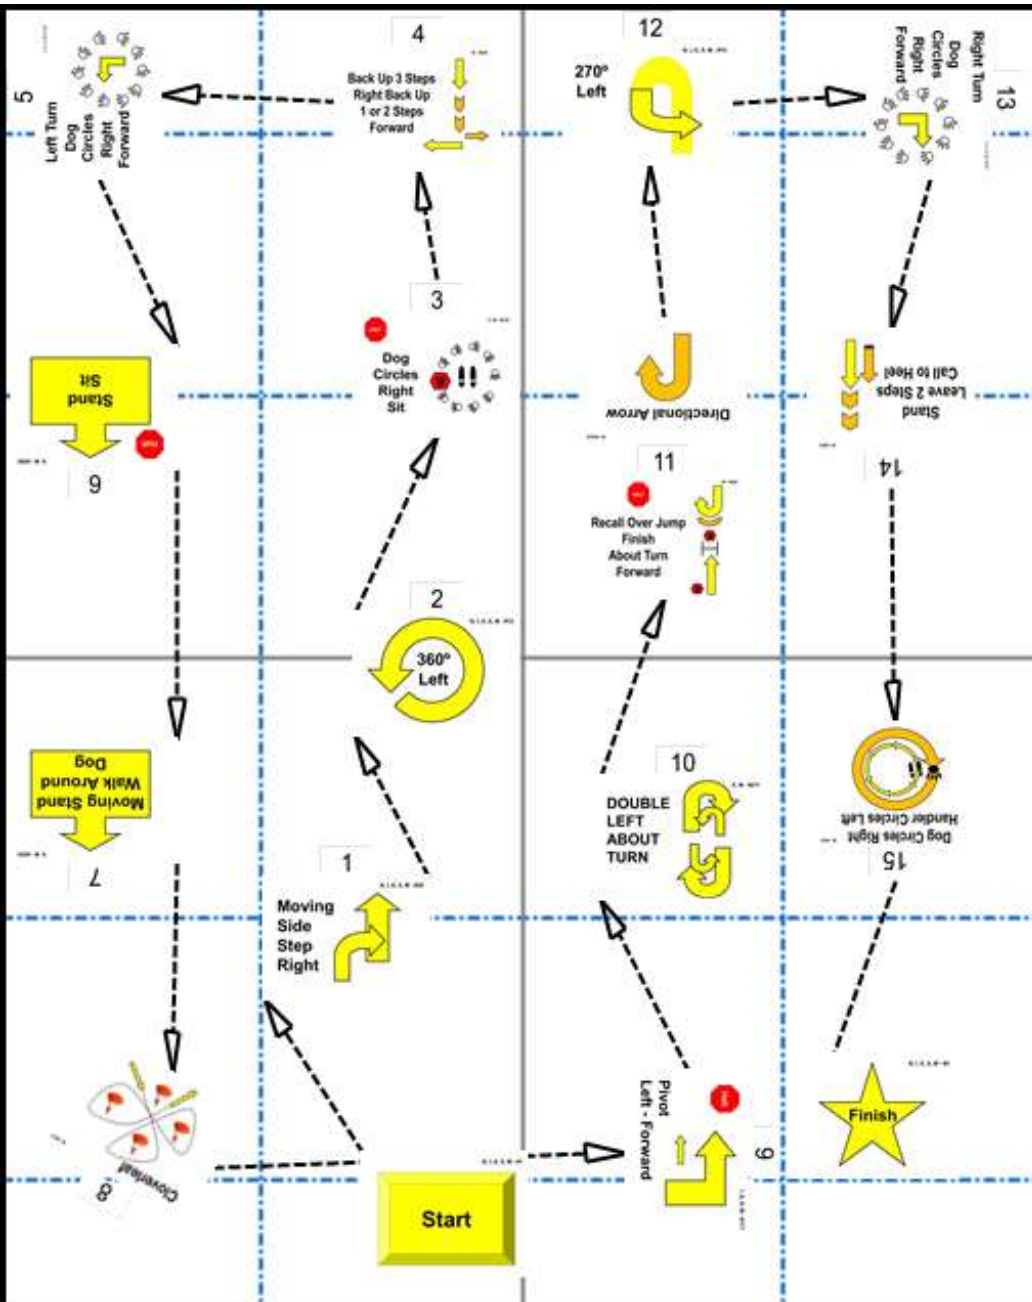

LEAP Sunday  
 Master (Regular)  
 Sunday, June 30, 2024

Station Number	Sign Number	Sign Description
	1	Start
1	20	Moving Side-Step Right
2	12	360 Left
3	216	Halt - Dog Circles Right - Sit
4	309	Backup 3 Steps - Right Backup 1 or 2 Steps - Forward
5	120	Left Turn - Circles Right - Forward
6	202	Halt - Stand - Sit
7	203	Moving Stand - Walk Around
8	314	Cloverleaf
9	117	Halt - Pivot Left - Forward
10	211	Double Left About Turn
11	303	Halt - Recall Over Jump - Finish - About Turn - Forward
	303-A	Directional Arrow
12	10	270 Left
13	119	Right Turn - Circles Right - Forward
14	322	Stand - Leave 2 Steps - Call to Heel
15	321	Dog Circles Right Around Handler - Handler Circles Left
	2	Finish

LEAP Sunday  
 Team Master (Regular)  
 Sunday, June 30, 2024

Station Number	Sign Number	Sign Description
	1	Start
1	20	Moving Side-Step Right
2	12	360 Left
3	216	Halt - Dog Circles Right - Sit
4	309	Backup 3 Steps - Right Backup 1 or 2 Steps - Forward
5	120	Left Turn - Circles Right - Forward
6	202	Halt - Stand - Sit
7	203	Moving Stand - Walk Around
8	314	Cloverleaf
9	117	Halt - Pivot Left - Forward
10	211	Double Left About Turn
11	304	Call Front - Move 2 Side Steps Right - Finish Forward
12	10	270 Left
13	119	Right Turn - Circles Right - Forward
14	322	Stand - Leave 2 Steps - Call to Heel
15	321	Dog Circles Right Around Handler - Handler Circles Left
	2	Finish

LEAP Sunday  
 Novice (Regular)  
 Sunday, June 30, 2024

Station Number	Sign Number	Sign Description
	1	Start
1	41	Offset Serpentine Right
2	4	Halt - Sit - Down
3	39	Diagonal Right
4	37	Loop Right
5	34	Halt - Left Turn - Forward
6	17	Slow Pace
7	19	Normal Pace
8	9	270 Right
9	6	Left Turn
10	26	Call Front - 1, 2, 3 Steps Backward - Forward
11	38	Loop Left
12	24	Serpentine Weave Once
	2	Finish