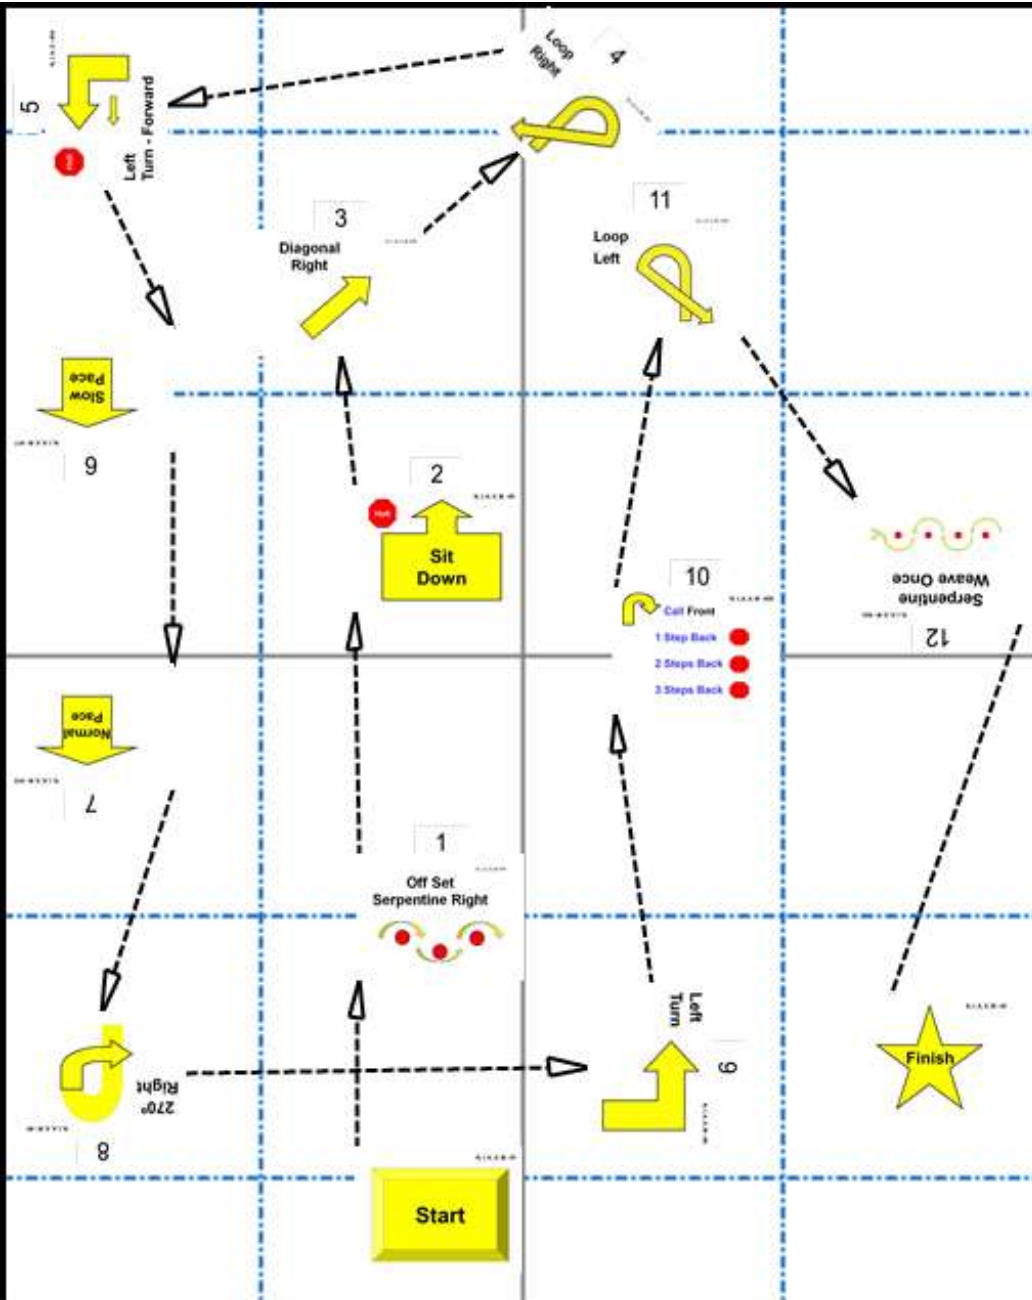

LEAP Sunday  
Advanced (Regular)  
Sunday, June 30, 2024

Station Number	Sign Number	Sign Description
	1	Start
1	11	360 Right
2	118	Halt - Leave 2 Steps - Call to Heel - Forward
3	27	Stop and Down
4	6	Left Turn
5	9	270 Right
6	36	Halt - Slow Forward from Sit
7	19	Normal Pace
8	120	Left Turn - Circles Right - Forward
9	6	Left Turn
10	109	Halt - Side Step Right - Halt
11	103	Send Over Jump - Handler Passes By
12	119	Right Turn - Circles Right - Forward
13	116	Halt - Pivot Right - Forward
14	24	Serpentine Weave Once
	2	Finish

LEAP Sunday  
Intermediate (Regular)  
Sunday, June 30, 2024

Station Number	Sign Number	Sign Description
	1	Start
1	11	360 Right
2	118	Halt - Leave 2 Steps - Call to Heel - Forward
3	27	Stop and Down
4	6	Left Turn
5	9	270 Right
6	36	Halt - Slow Forward from Sit
7	19	Normal Pace
8	120	Left Turn - Circles Right - Forward
9	6	Left Turn
10	109	Halt - Side Step Right - Halt
11	41	Offset Serpentine Right
12	119	Right Turn - Circles Right - Forward
13	116	Halt - Pivot Right - Forward
14	24	Serpentine Weave Once
	2	Finish

LEAP Sunday  
 Novice (Regular)  
 Sunday, June 30, 2024

Station Number	Sign Number	Sign Description
	1	Start
1	41	Offset Serpentine Right
2	4	Halt - Sit - Down
3	39	Diagonal Right
4	37	Loop Right
5	34	Halt - Left Turn - Forward
6	17	Slow Pace
7	19	Normal Pace
8	9	270 Right
9	6	Left Turn
10	26	Call Front - 1, 2, 3 Steps Backward - Forward
11	38	Loop Left
12	24	Serpentine Weave Once
	2	Finish