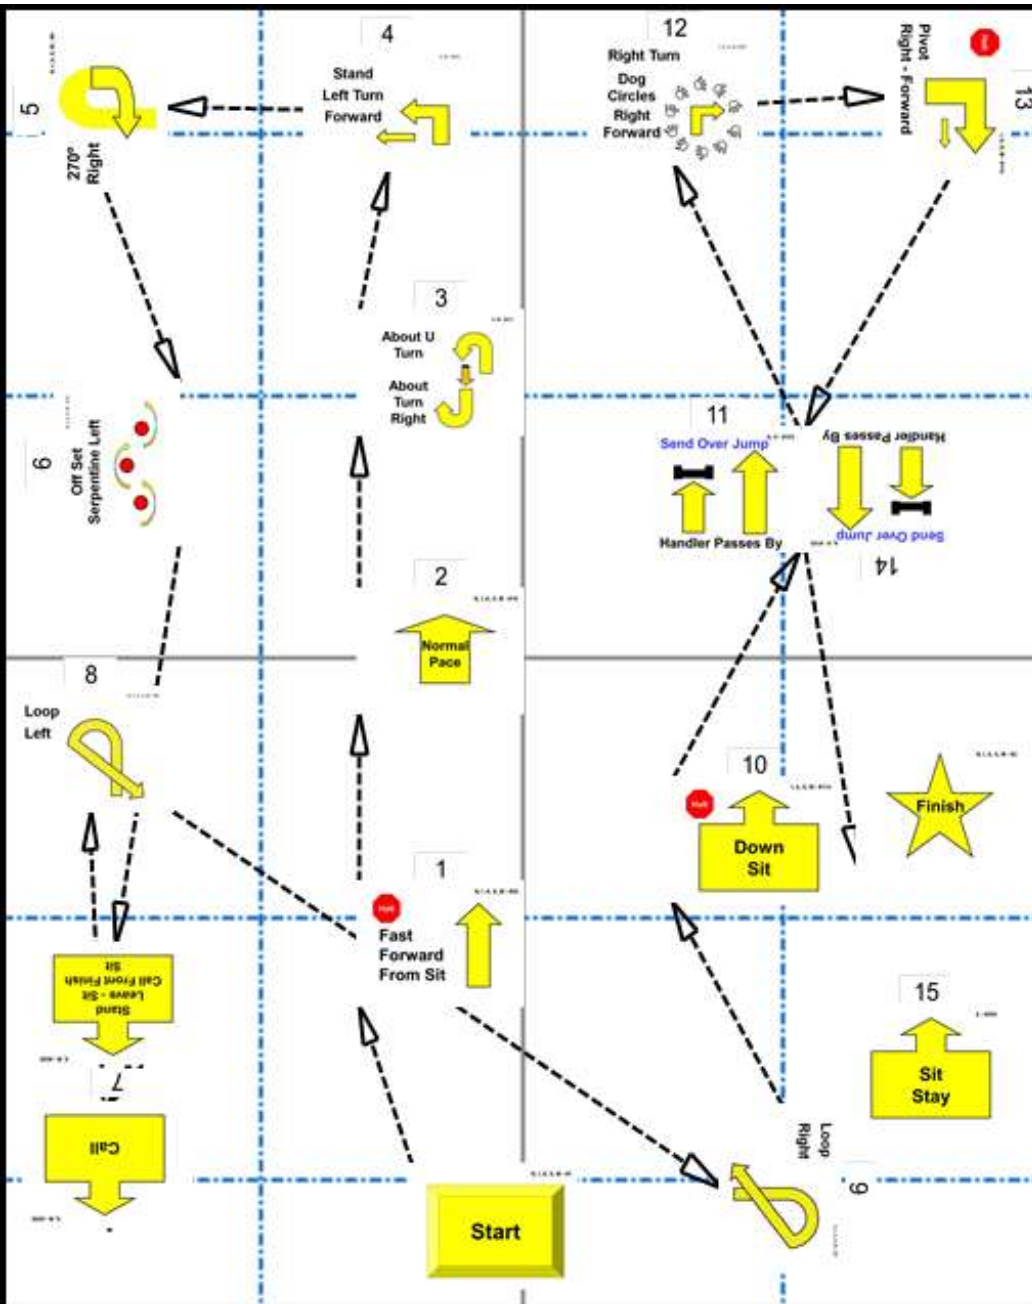

LEAP Sunday
Excellent (Regular)
Sunday, June 30, 2024

Station Number	Sign Number	Sign Description
	1	Start
1	28	Halt - Fast Forward from Sit
2	19	Normal Pace
3	213	About U Turn - About Turn Right
4	215	Stand - Left Turn - Forward
5	9	270 Right
6	42	Offset Serpentine Left
7	208	Stand - Leave - Sit - Call Front - Finish - Sit
	299	Call
8	38	Loop Left
9	37	Loop Right
10	114	Halt - Down - Sit
11	103	Send Over Jump - Handler Passes By
12	119	Right Turn - Circles Right - Forward
13	116	Halt - Pivot Right - Forward
14	103	Send Over Jump - Handler Passes By
	2	Finish
15	298	Sit Stay