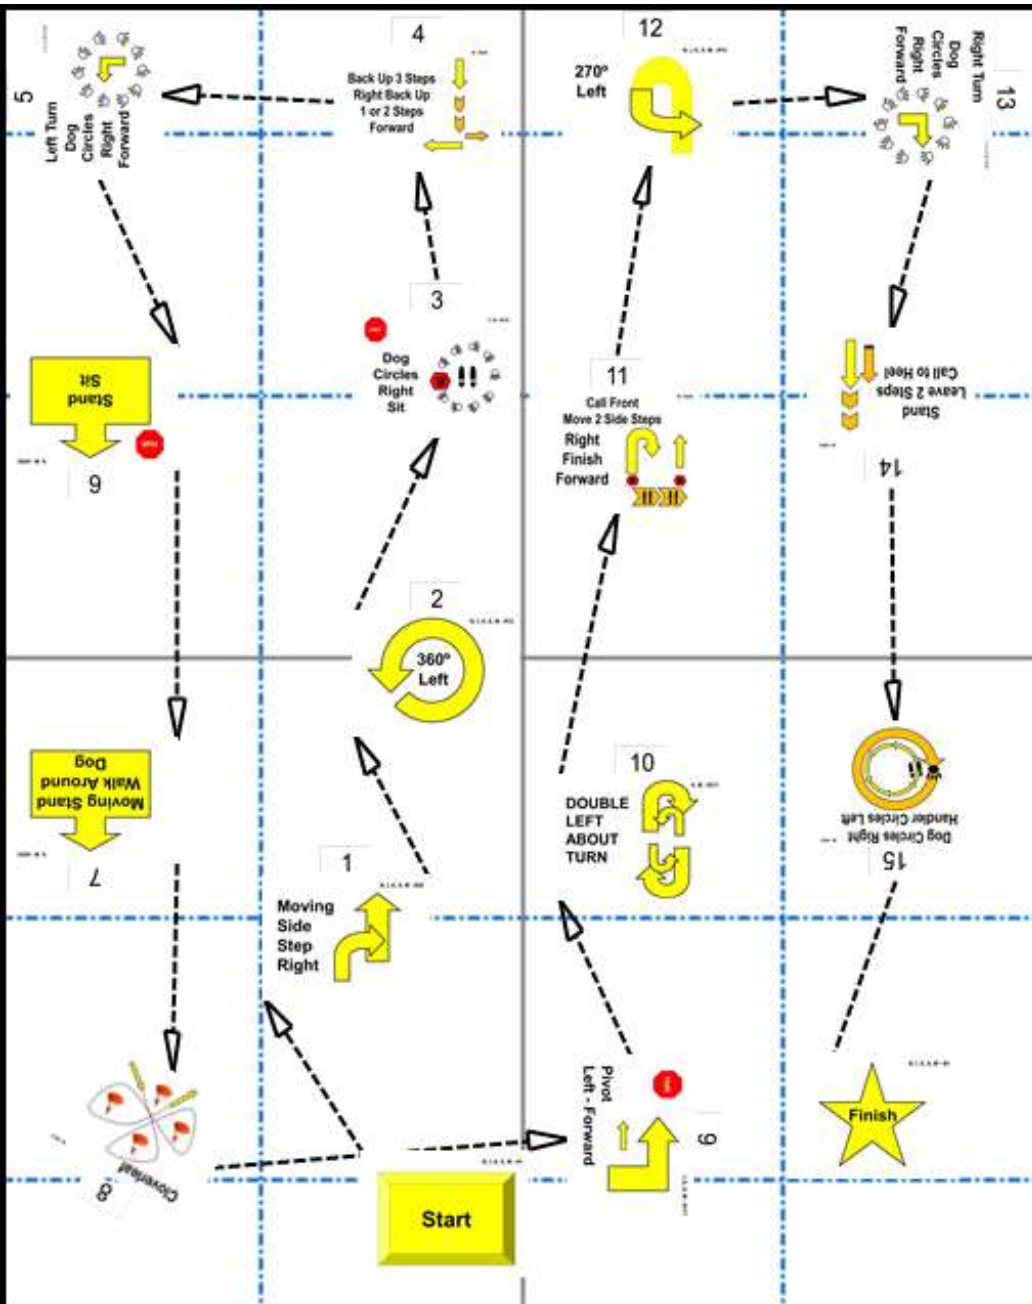

LEAP Sunday  
 Master (Regular)  
 Sunday, June 30, 2024

Station Number	Sign Number	Sign Description
	1	Start
1	20	Moving Side-Step Right
2	12	360 Left
3	216	Halt - Dog Circles Right - Sit
4	309	Backup 3 Steps - Right Backup 1 or 2 Steps - Forward
5	120	Left Turn - Circles Right - Forward
6	202	Halt - Stand - Sit
7	203	Moving Stand - Walk Around
8	314	Cloverleaf
9	117	Halt - Pivot Left - Forward
10	211	Double Left About Turn
11	303	Halt - Recall Over Jump - Finish - About Turn - Forward
	303-A	Directional Arrow
12	10	270 Left
13	119	Right Turn - Circles Right - Forward
14	322	Stand - Leave 2 Steps - Call to Heel
15	321	Dog Circles Right Around Handler - Handler Circles Left
	2	Finish

LEAP Sunday  
 Team Master (Regular)  
 Sunday, June 30, 2024

Station Number	Sign Number	Sign Description
	1	Start
1	20	Moving Side-Step Right
2	12	360 Left
3	216	Halt - Dog Circles Right - Sit
4	309	Backup 3 Steps - Right Backup 1 or 2 Steps - Forward
5	120	Left Turn - Circles Right - Forward
6	202	Halt - Stand - Sit
7	203	Moving Stand - Walk Around
8	314	Cloverleaf
9	117	Halt - Pivot Left - Forward
10	211	Double Left About Turn
11	304	Call Front - Move 2 Side Steps Right - Finish Forward
12	10	270 Left
13	119	Right Turn - Circles Right - Forward
14	322	Stand - Leave 2 Steps - Call to Heel
15	321	Dog Circles Right Around Handler - Handler Circles Left
	2	Finish

LEAP Sunday  
 Novice (Regular)  
 Sunday, June 30, 2024

Station Number	Sign Number	Sign Description
	1	Start
1	41	Offset Serpentine Right
2	4	Halt - Sit - Down
3	39	Diagonal Right
4	37	Loop Right
5	34	Halt - Left Turn - Forward
6	17	Slow Pace
7	19	Normal Pace
8	9	270 Right
9	6	Left Turn
10	26	Call Front - 1, 2, 3 Steps Backward - Forward
11	38	Loop Left
12	24	Serpentine Weave Once
	2	Finish