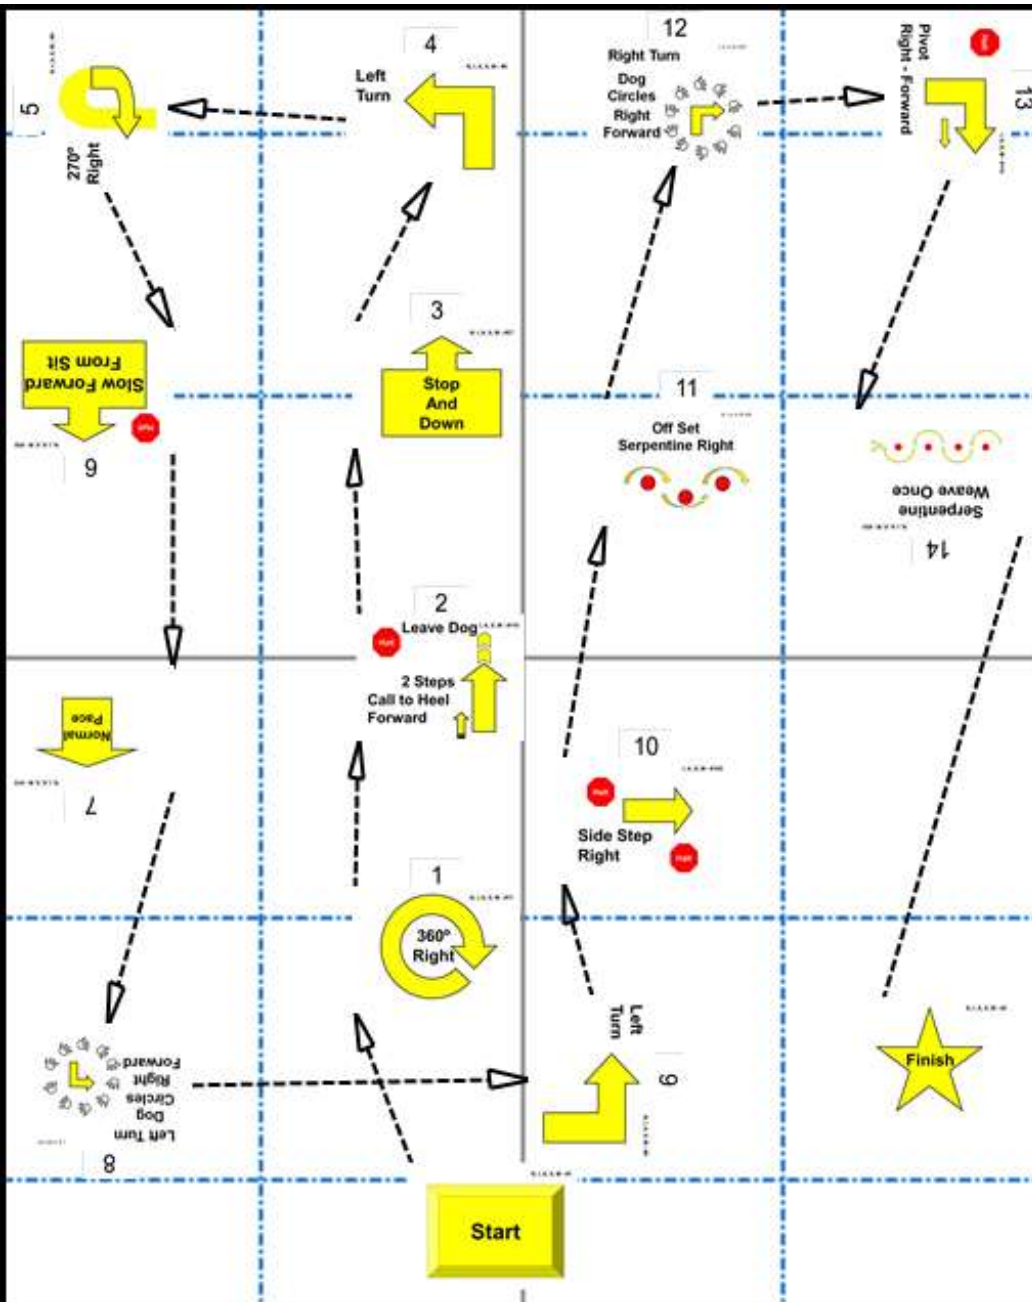

LEAP Sunday
Intermediate (Regular)
Sunday, June 30, 2024

Station Number	Sign Number	Sign Description
	1	Start
1	11	360 Right
2	118	Halt - Leave 2 Steps - Call to Heel - Forward
3	27	Stop and Down
4	6	Left Turn
5	9	270 Right
6	36	Halt - Slow Forward from Sit
7	19	Normal Pace
8	120	Left Turn - Circles Right - Forward
9	6	Left Turn
10	109	Halt - Side Step Right - Halt
11	41	Offset Serpentine Right
12	119	Right Turn - Circles Right - Forward
13	116	Halt - Pivot Right - Forward
14	24	Serpentine Weave Once
	2	Finish