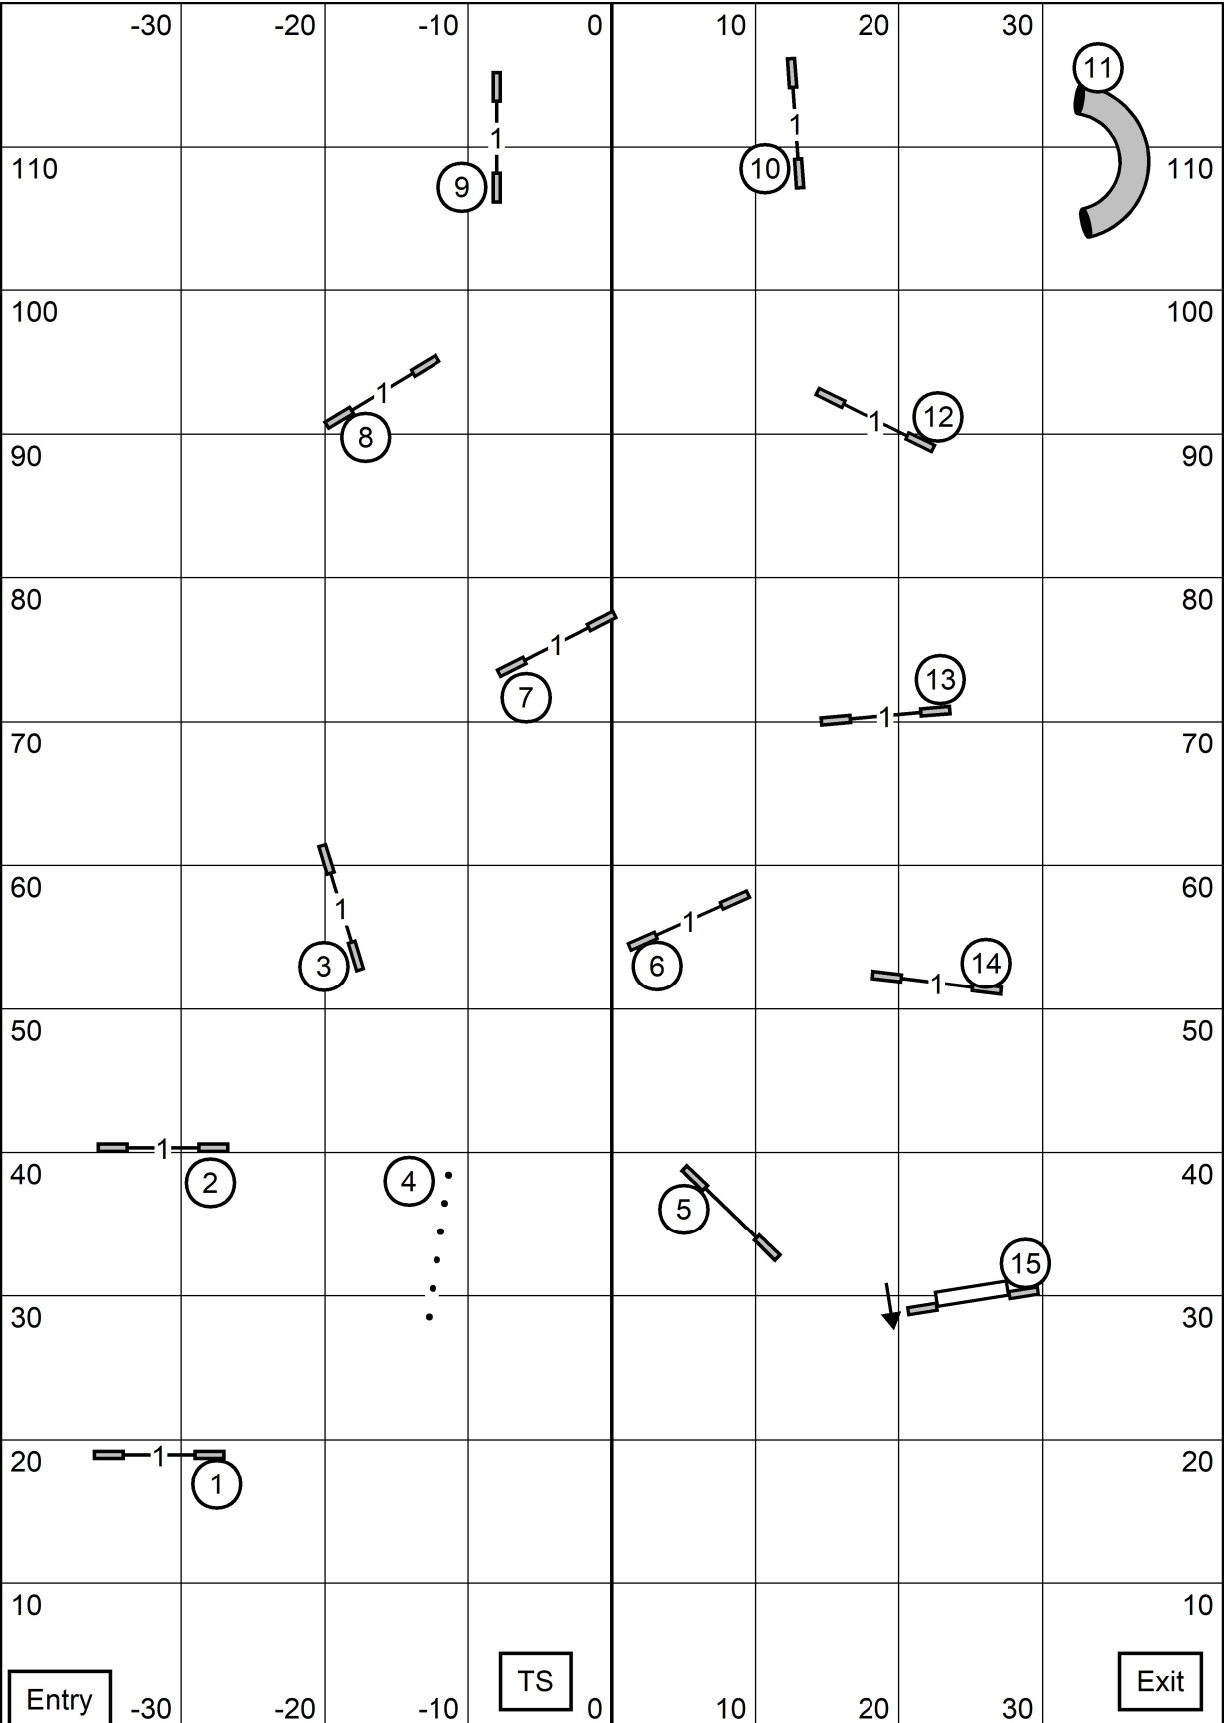

Albany Obedience Club
NOVICE JWW
Saturday, June 29, 2024
Diane Dunn Fyfe