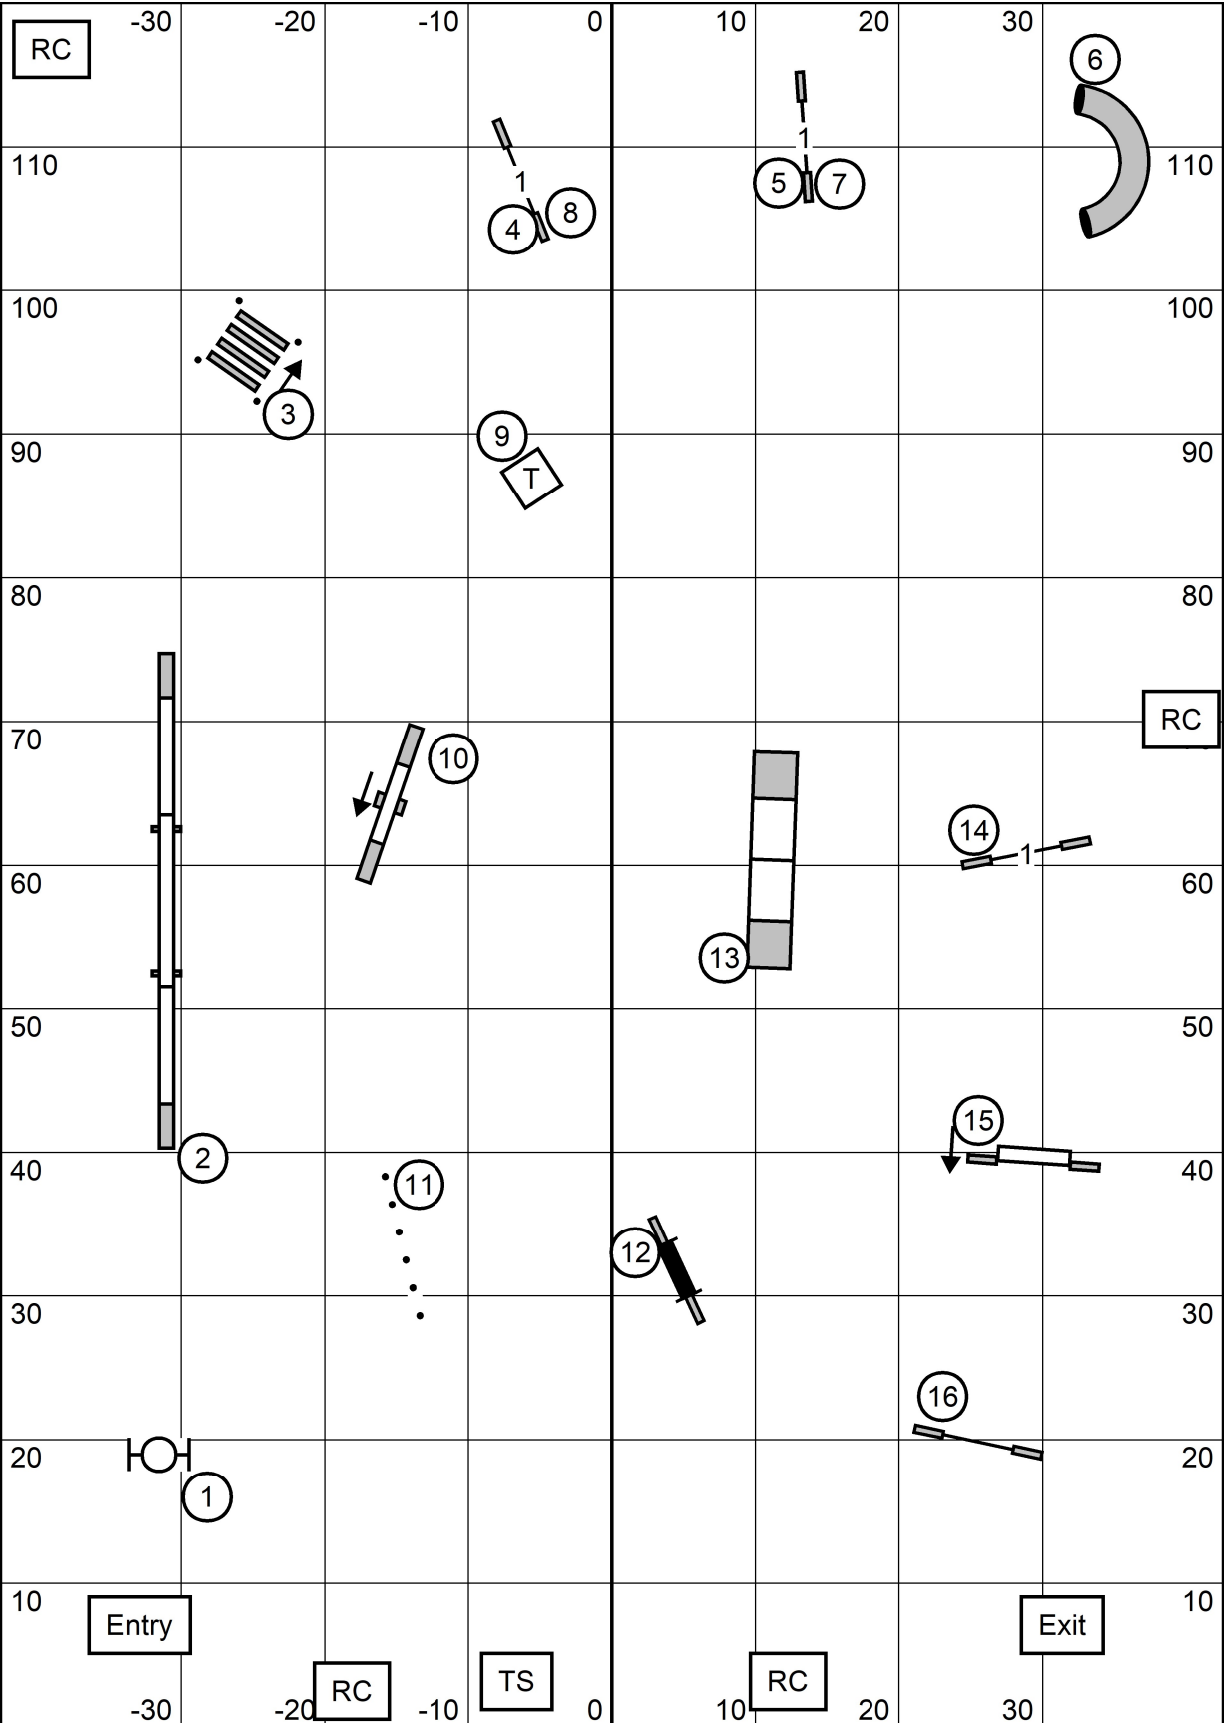

Albany Obedience Club
NOVICE STANDARD
Saturday, June 29, 2024
Diane Dunn Fyfe