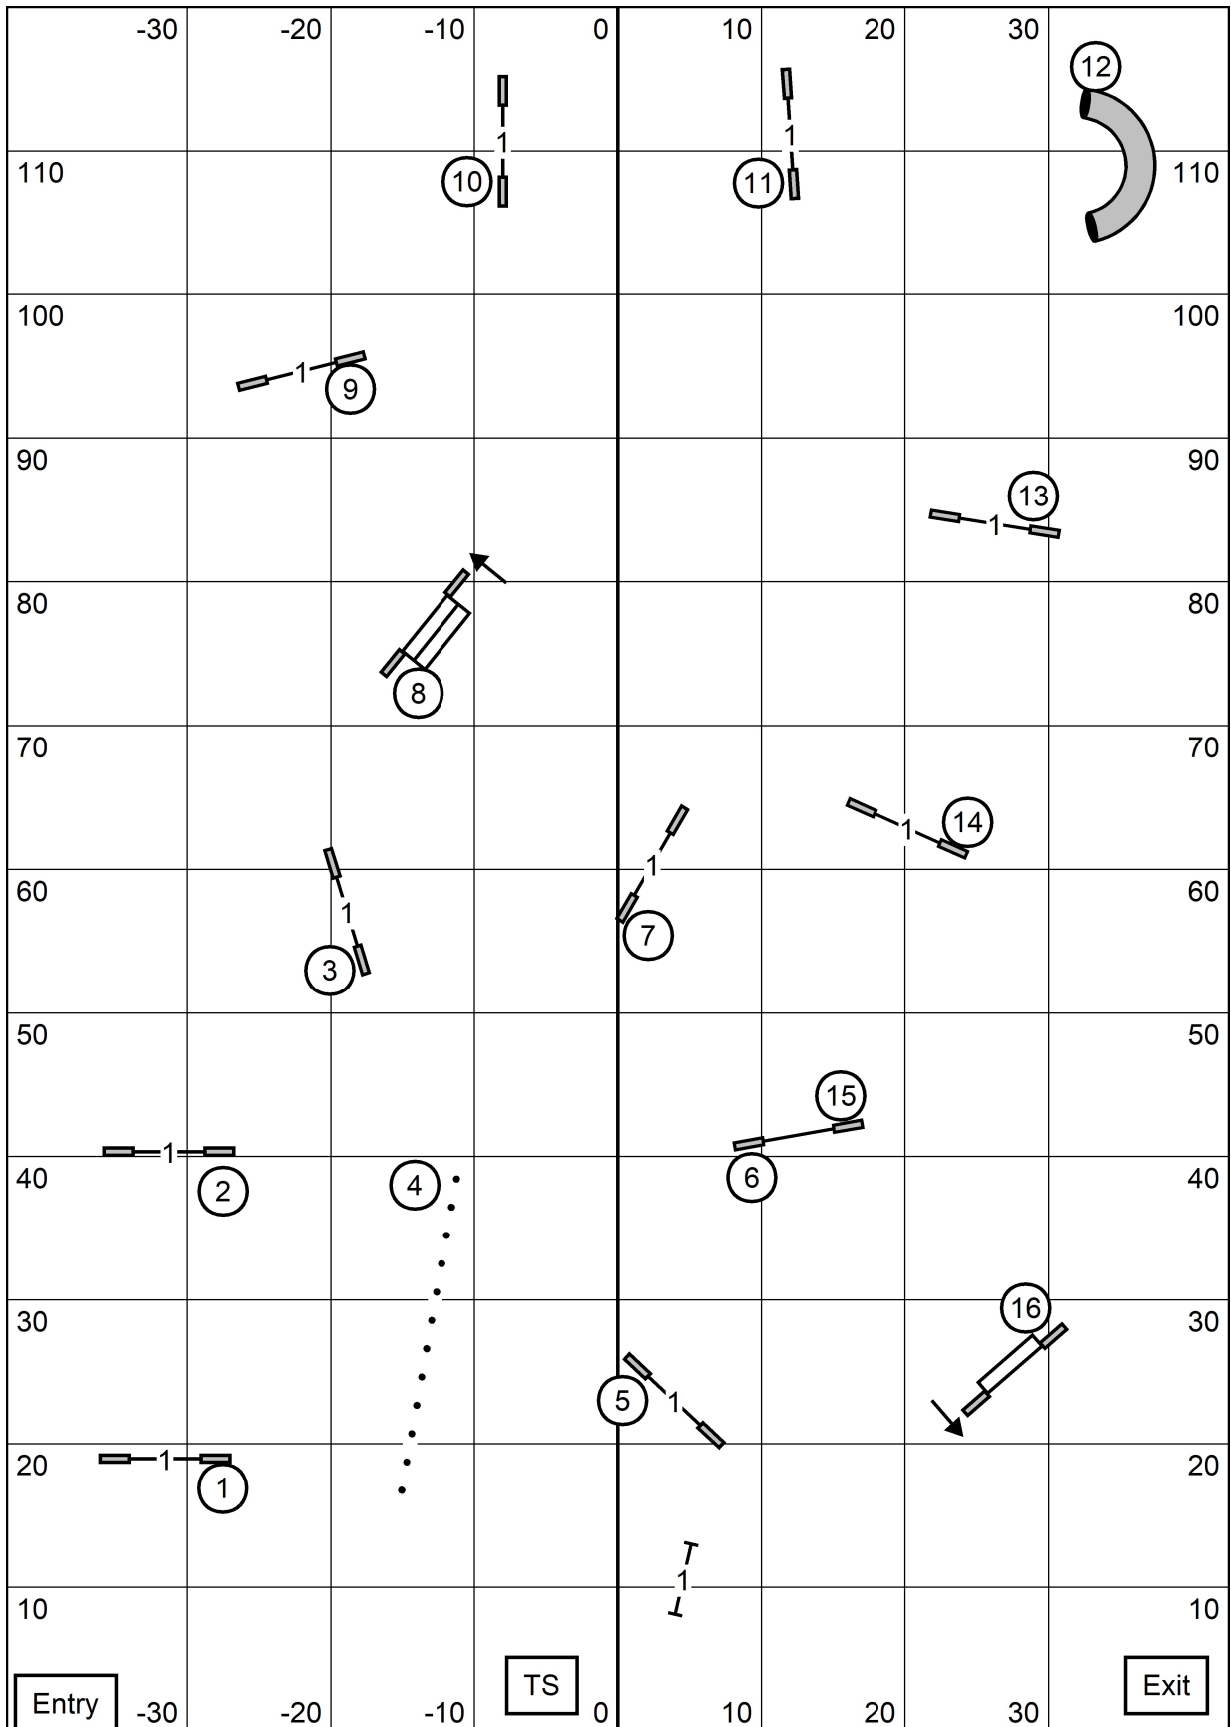

Albany Obedience Club
OPEN JWW
Saturday, June 29, 2024
Diane Dunn Fyfe