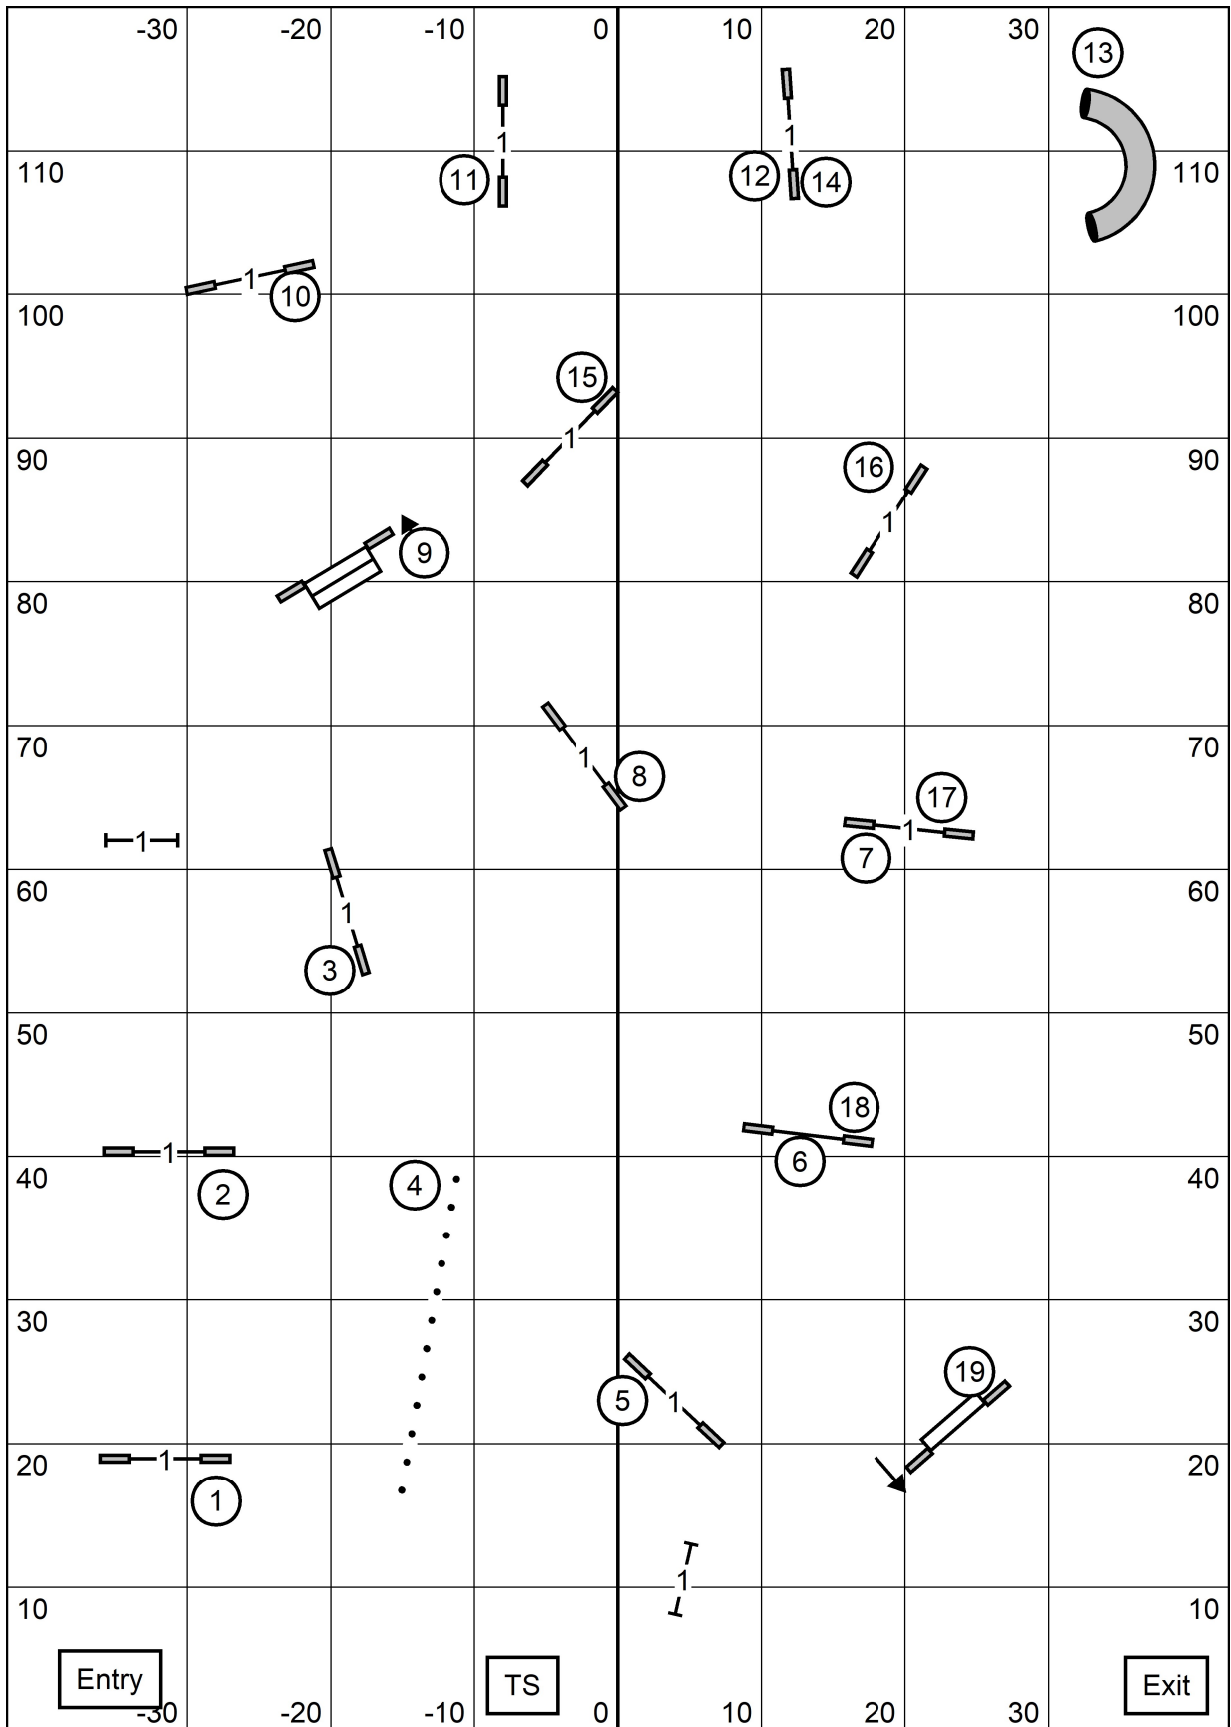

Albany Obedience Club
EXCELLENT MASTER JWW
Saturday, June 29, 2024
Diane Dunn Fyfe