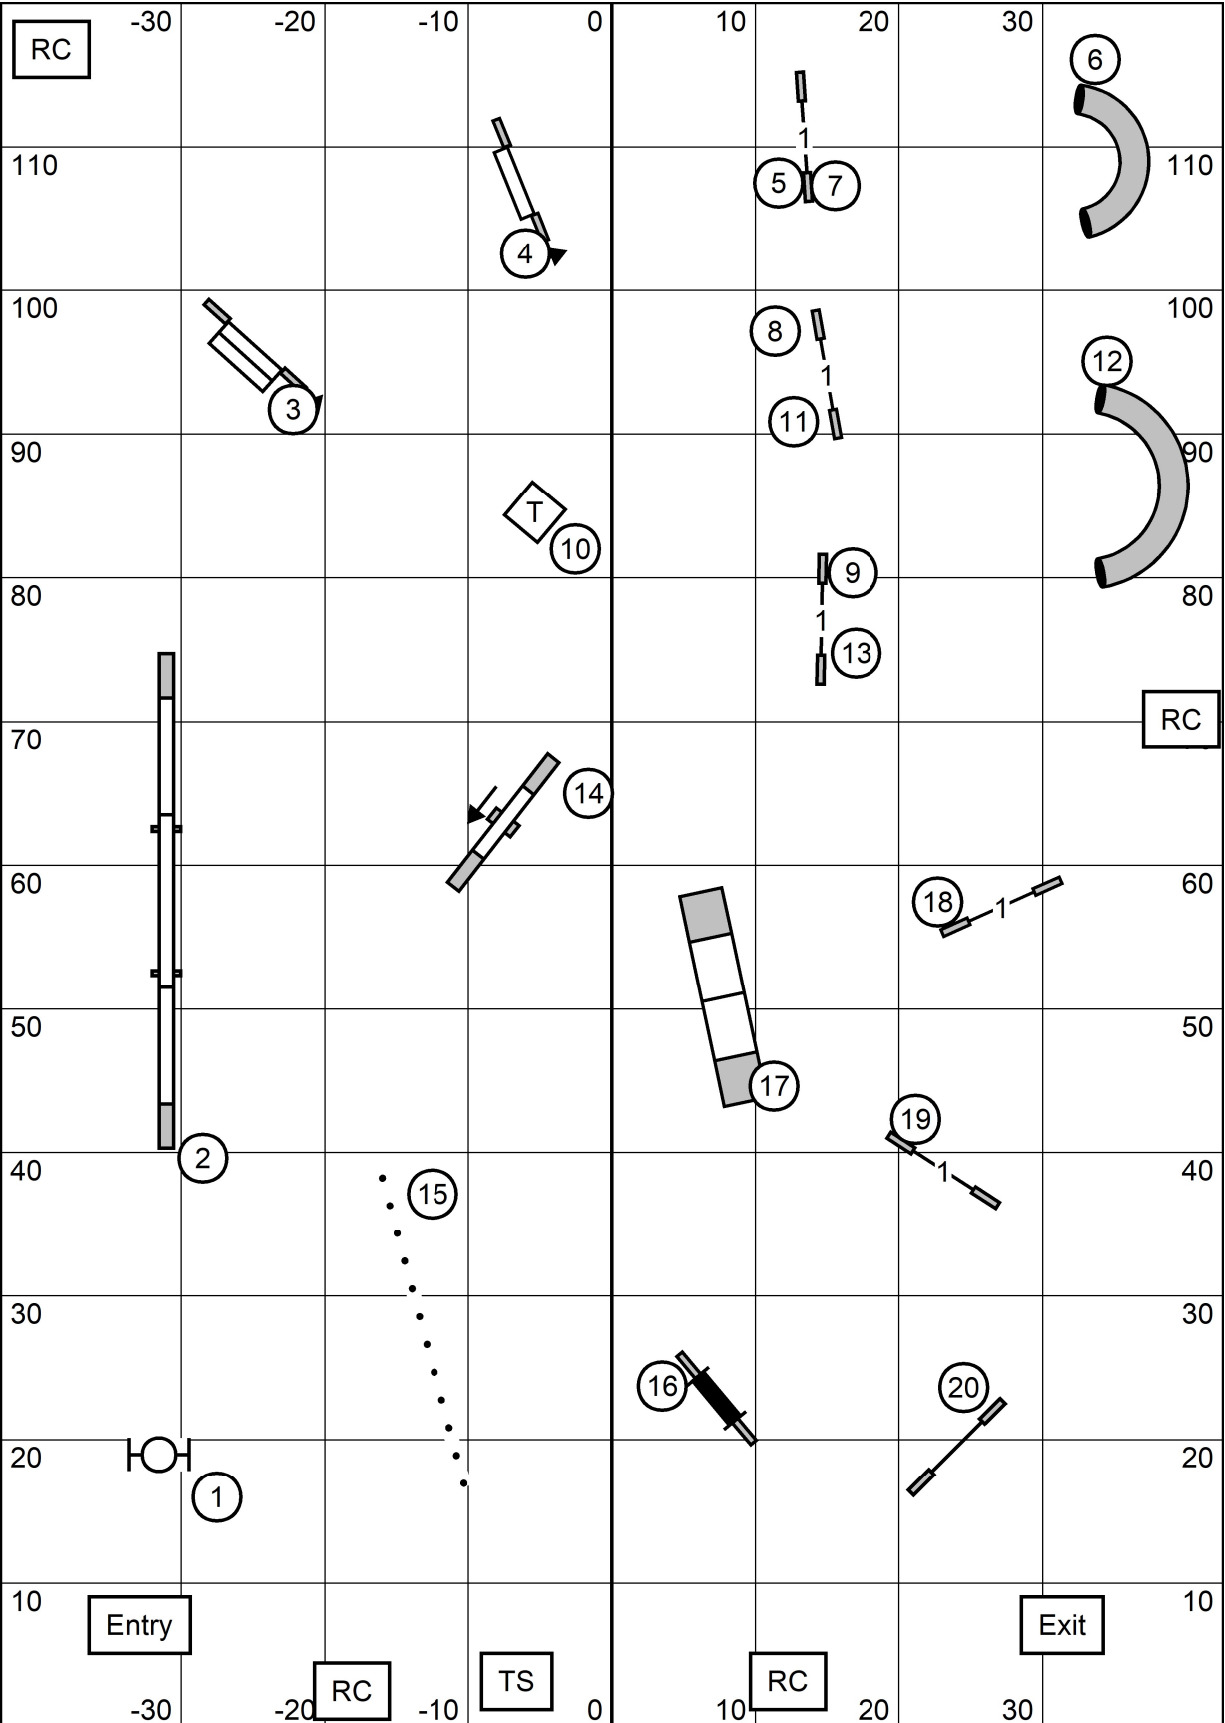

- Ex/M: (3) (7) (5), 60 pts.
- Open: (3) (7) or (5) (7) in flow, 55 pts.
- Novice: (3) (7) or (5) (7) in flow, 50 pts.

Albany Obedience Club
EXCELLENT MASTER OPEN NOVICE FAST
 Saturday, June 29, 2024
 Diane Dunn Fyfe