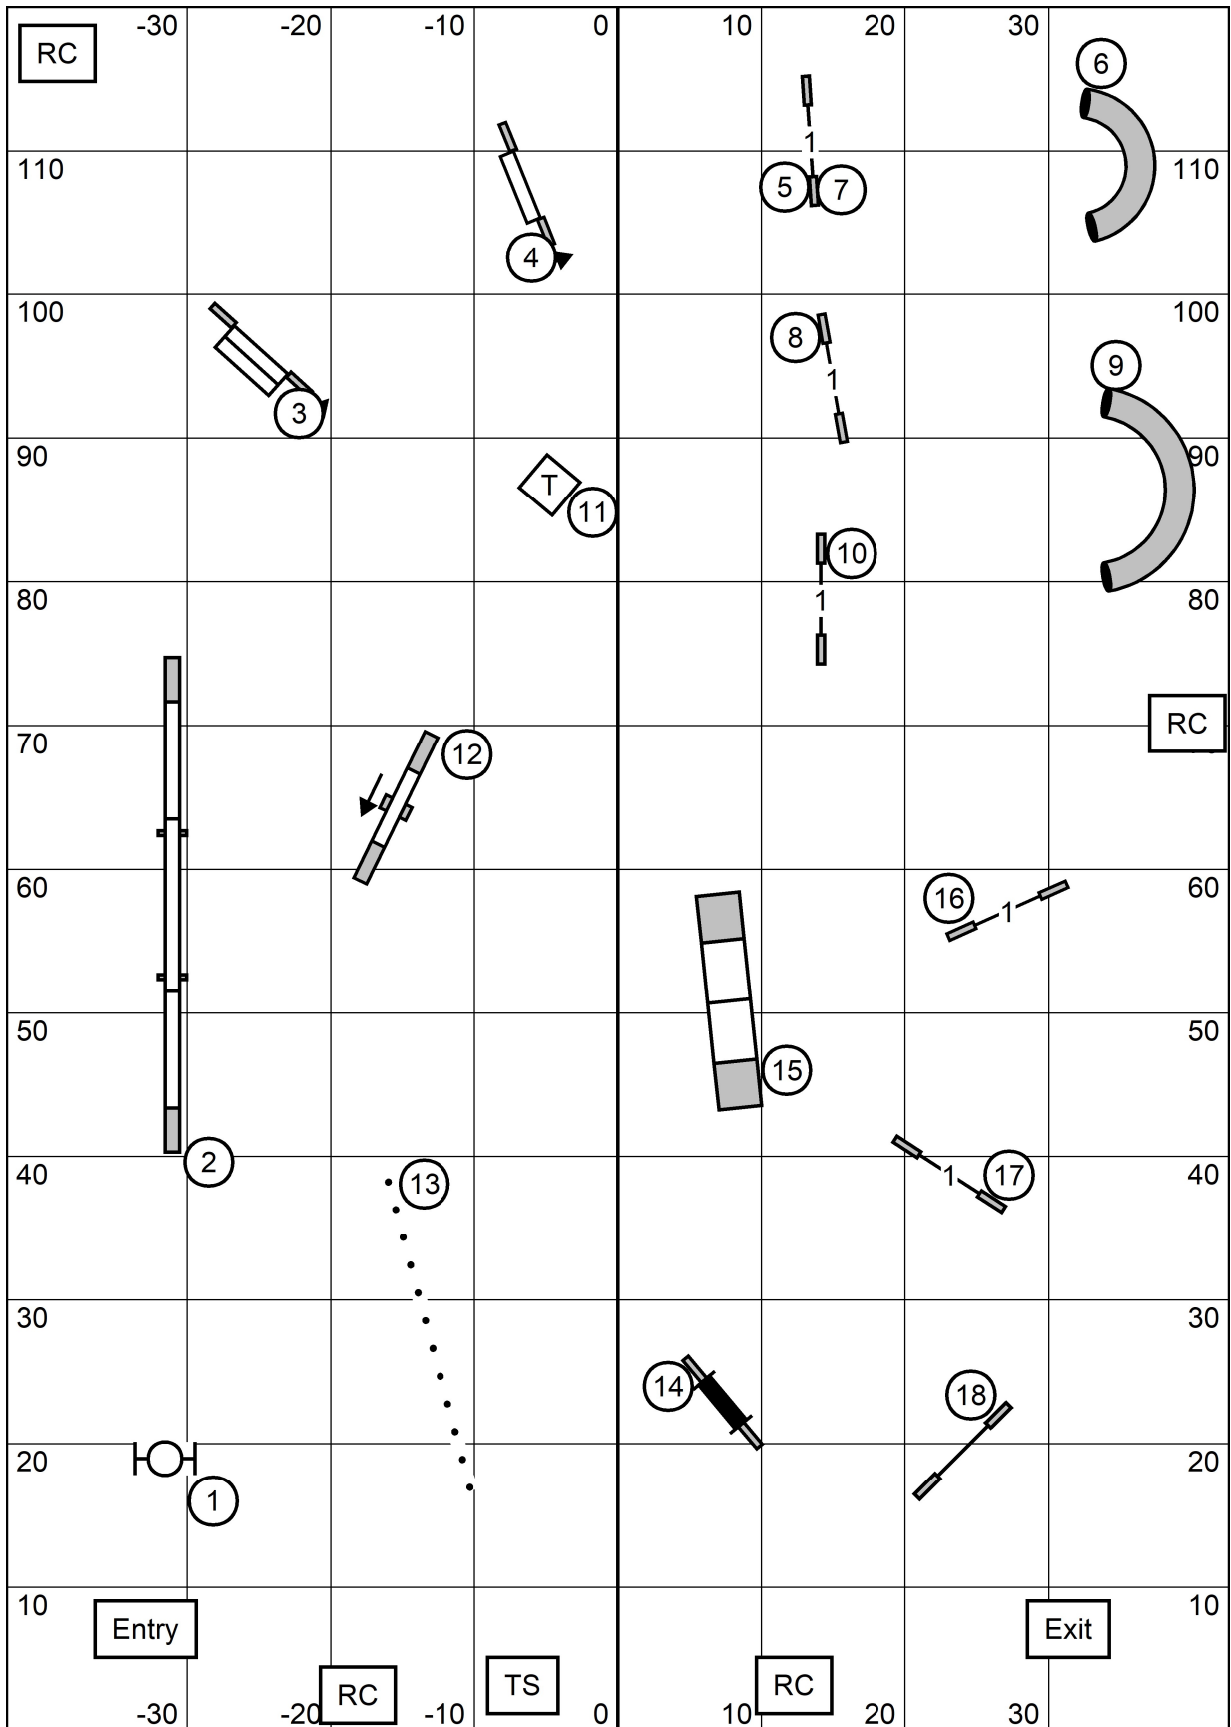

Albany Obedience Club
OPEN STANDARD
Saturday, June 29, 2024
Diane Dunn Fyfe