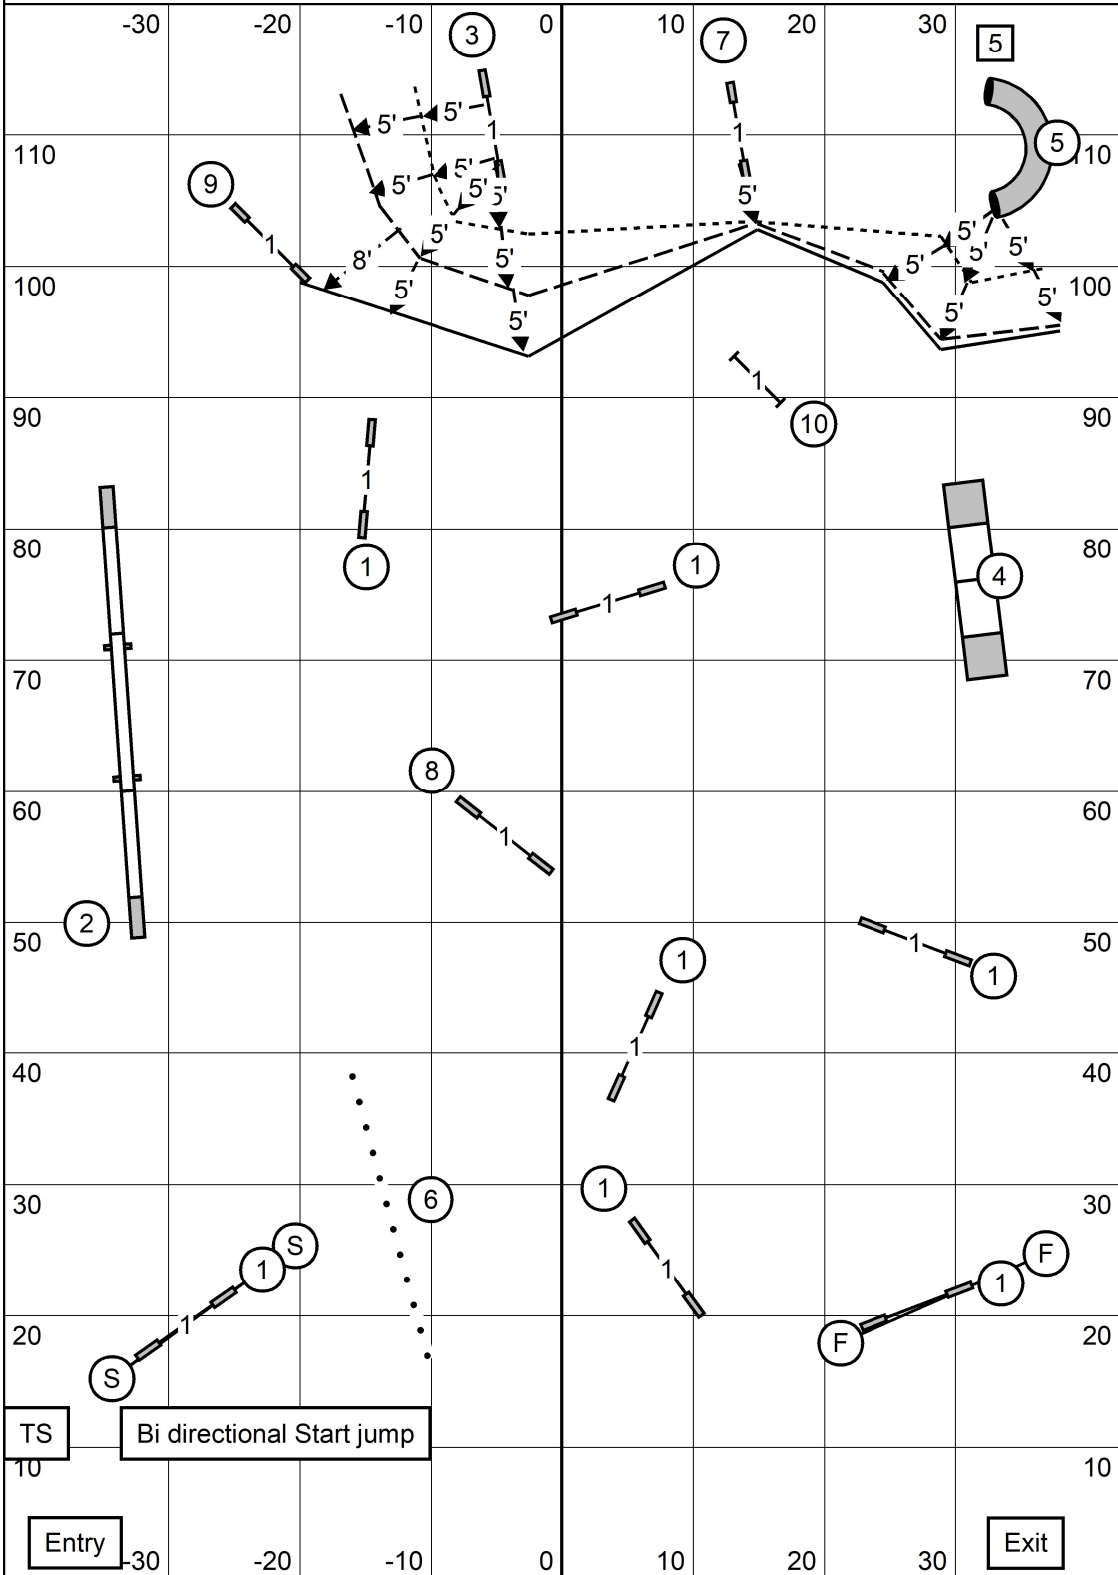

- Ex/M: (3) (7) (5), 60 pts.
- Open: (3) (7) or (5) (7) in flow, 55 pts.
- Novice: (3) (7) or (5) (7) in flow, 50 pts.

Albany Obedience Club
EXCELLENT MASTER OPEN NOVICE FAST
 Saturday, June 29, 2024
 Diane Dunn Fyfe