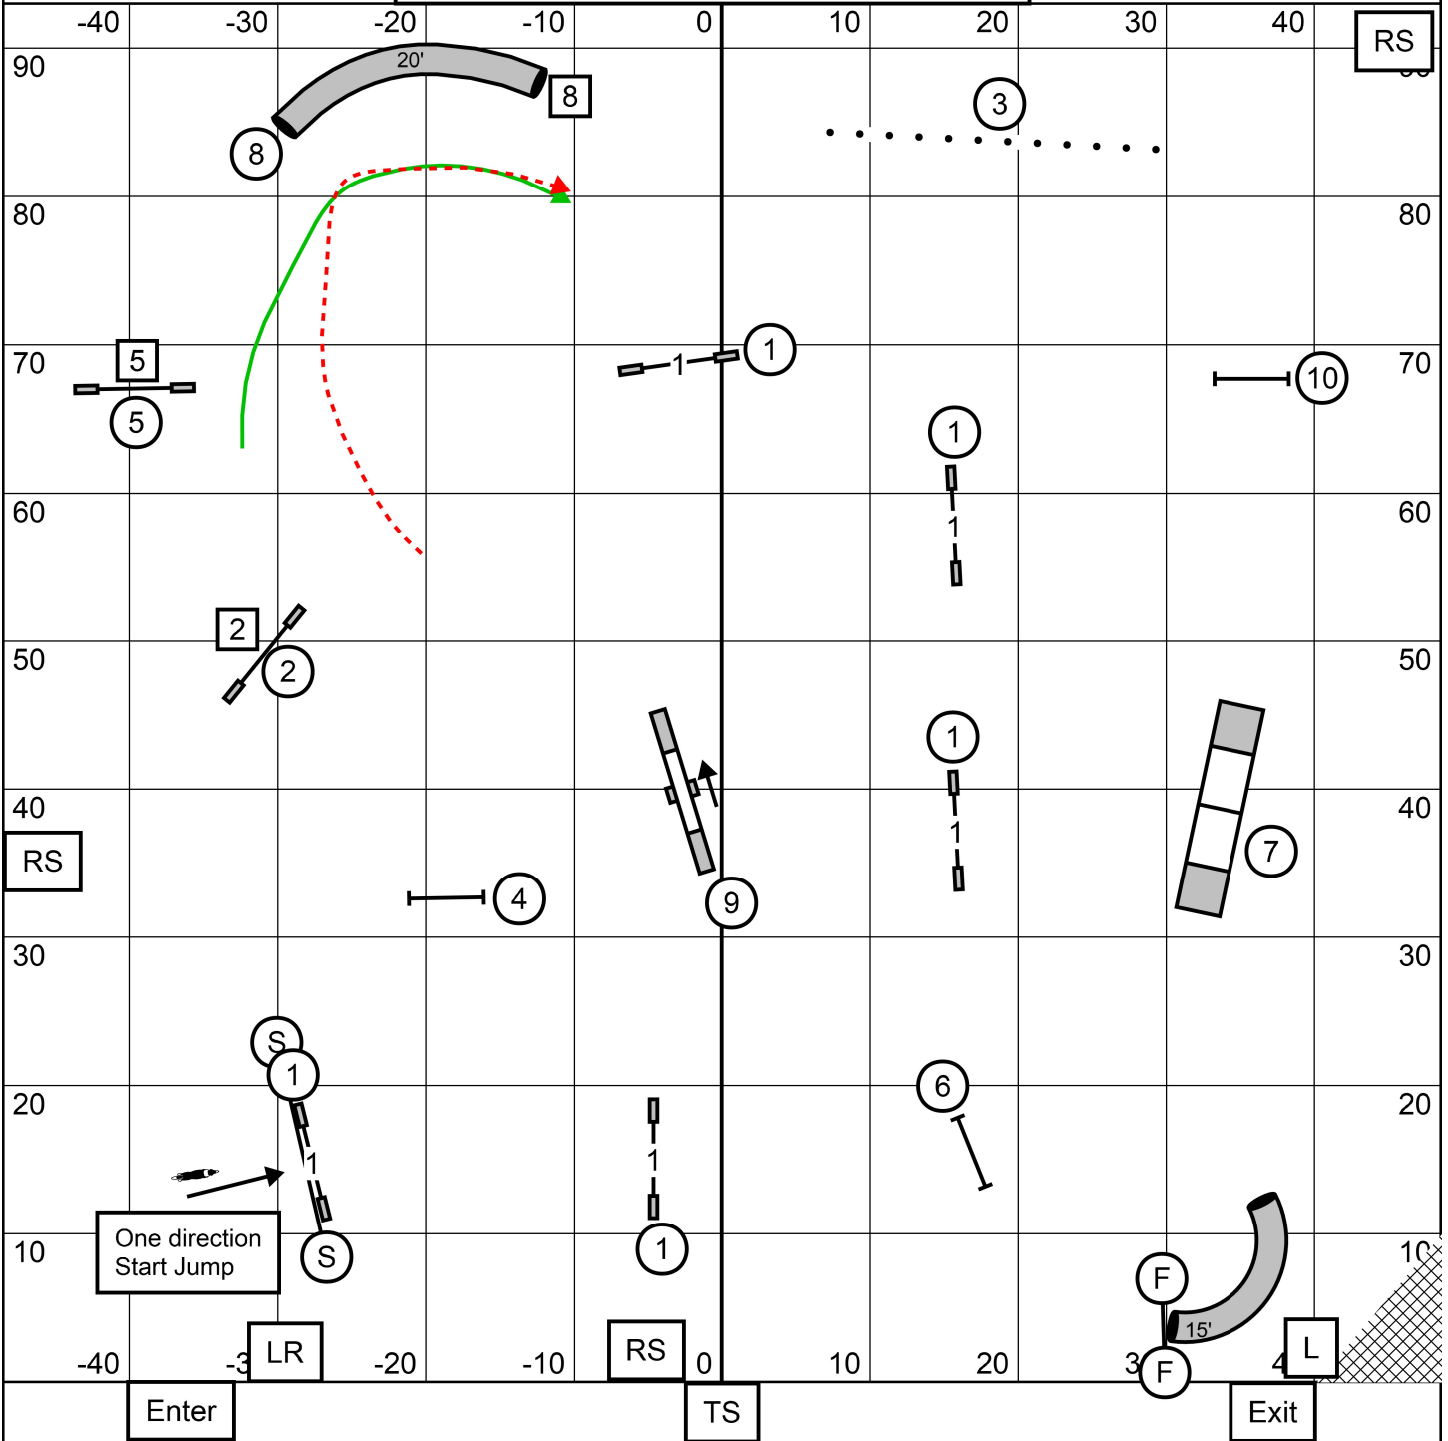

SEND:
5 - 4 - 3 (in flow; 5-15' line)

E/M FAST
 Collie Club of New England, Inc.
 July 20, 2024
 North Smithfield, RI
 Designed by Zach Gulaboff Davis

ENTER

T/S

EXCELLENT / MASTER STANDARD
 Collie Club of New England, Inc.
 July 20, 2024
 North Smithfield, RI
 Designed by Zach Gulaboff Davis

EXIT

ENTER

T/S

OPEN STANDARD
 Collie Club of New England, Inc.
 July 20, 2024
 North Smithfield, RI
 Designed by Zach Gulaboff Davis

EXIT

ENTER

T/S

NOVICE STANDARD
 Collie Club of New England, Inc.
 July 20, 2024
 North Smithfield, RI
 Designed by Zach Gulaboff Davis

EXIT

Collie Club of New England
Open/Novice FAST Saturday--7/20/24
 Susan Stephon
 Indoors on Turf
 Ring Size 97' x 93'

Sends

Open (2) (5) (8) OR (8) (5) (2) From 

Novice (5) (8) OR (8) (5) From 

Collie Club of New England
Open JWW Saturday--7/20/24
 Susan Stephon Indoors on Turf
 E-timing Ring Size 97' x 93'

Collie Club of New England
Novice JWW Saturday--7/20/24
 Susan Stephon Indoors on Turf
 E-timing Ring Size 97' x 93'

Collie Club of New England
Master/Excellent JWW Saturday--7/20/24
 Susan Stephon Indoors on Turf
 E-timing Ring Size 97' x 93'