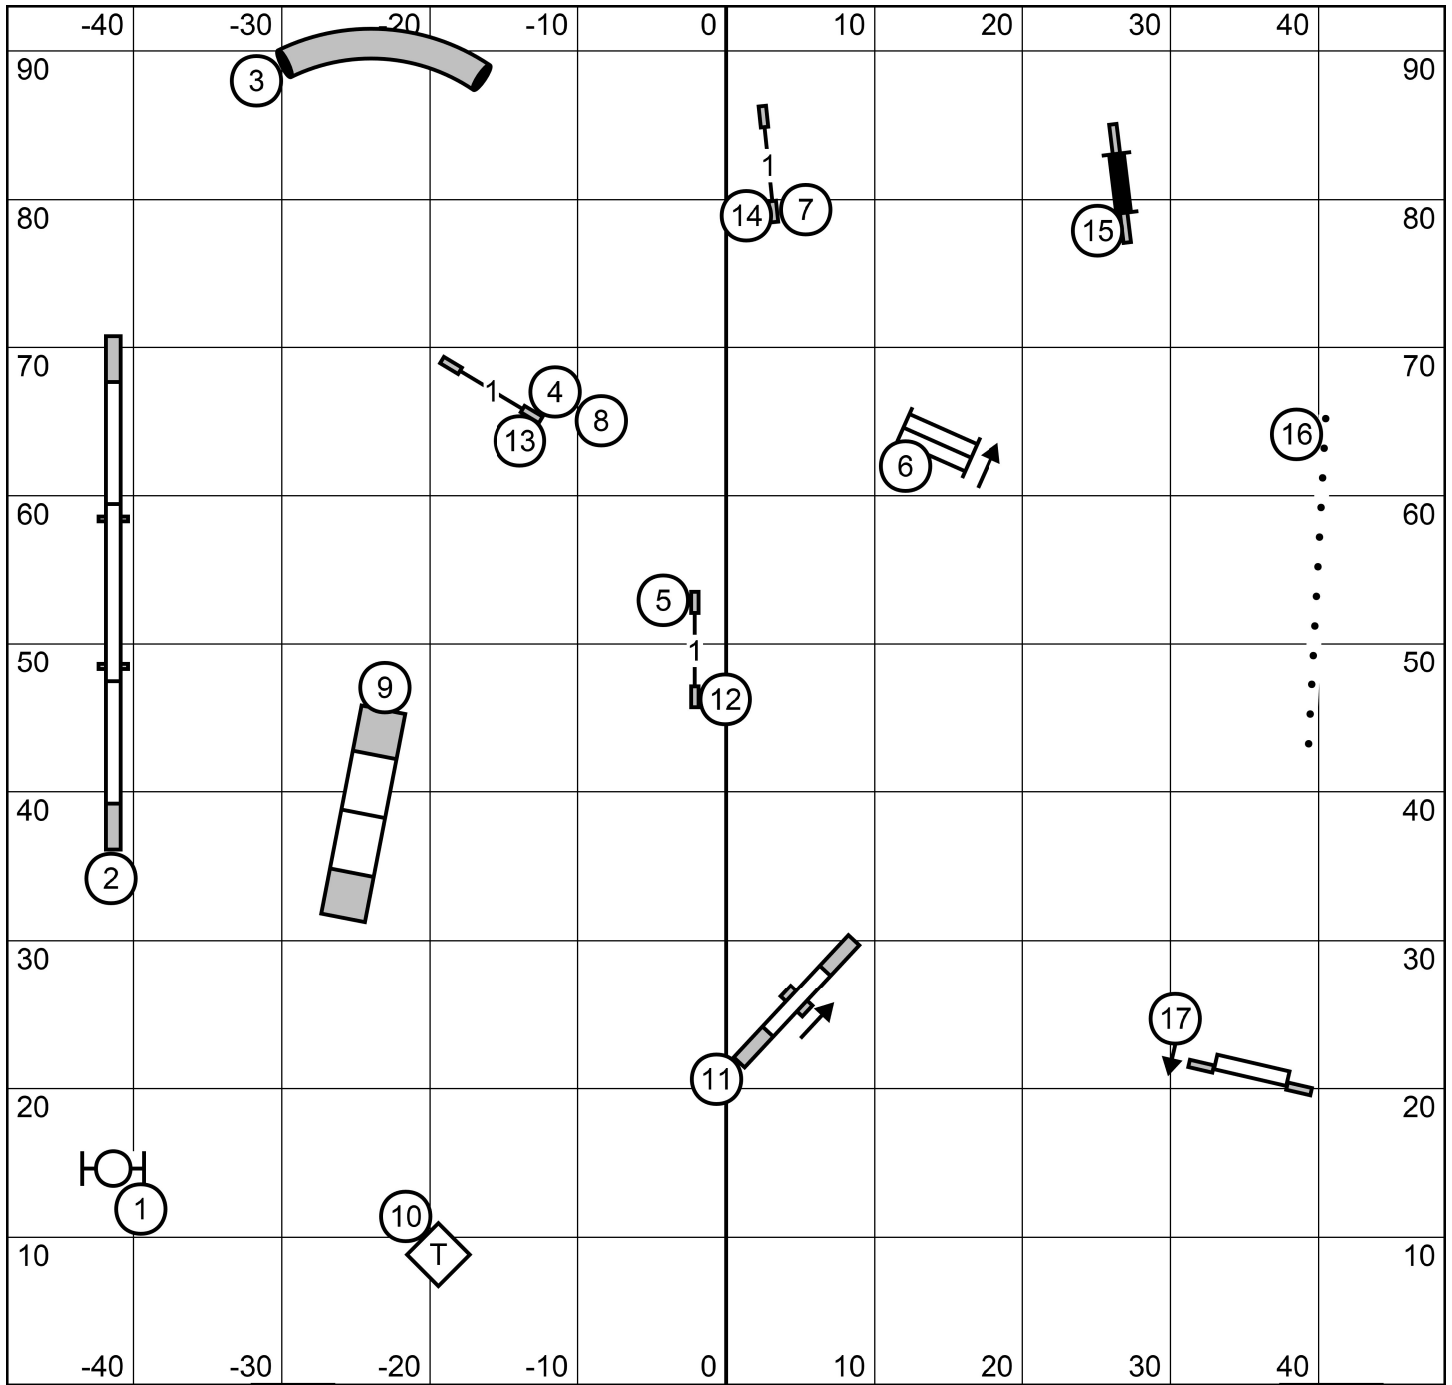

ENTER

T/S

OPEN STANDARD
Collie Club of New England, Inc.
July 20, 2024
North Smithfield, RI
Designed by Zach Gulaboff Davis

EXIT