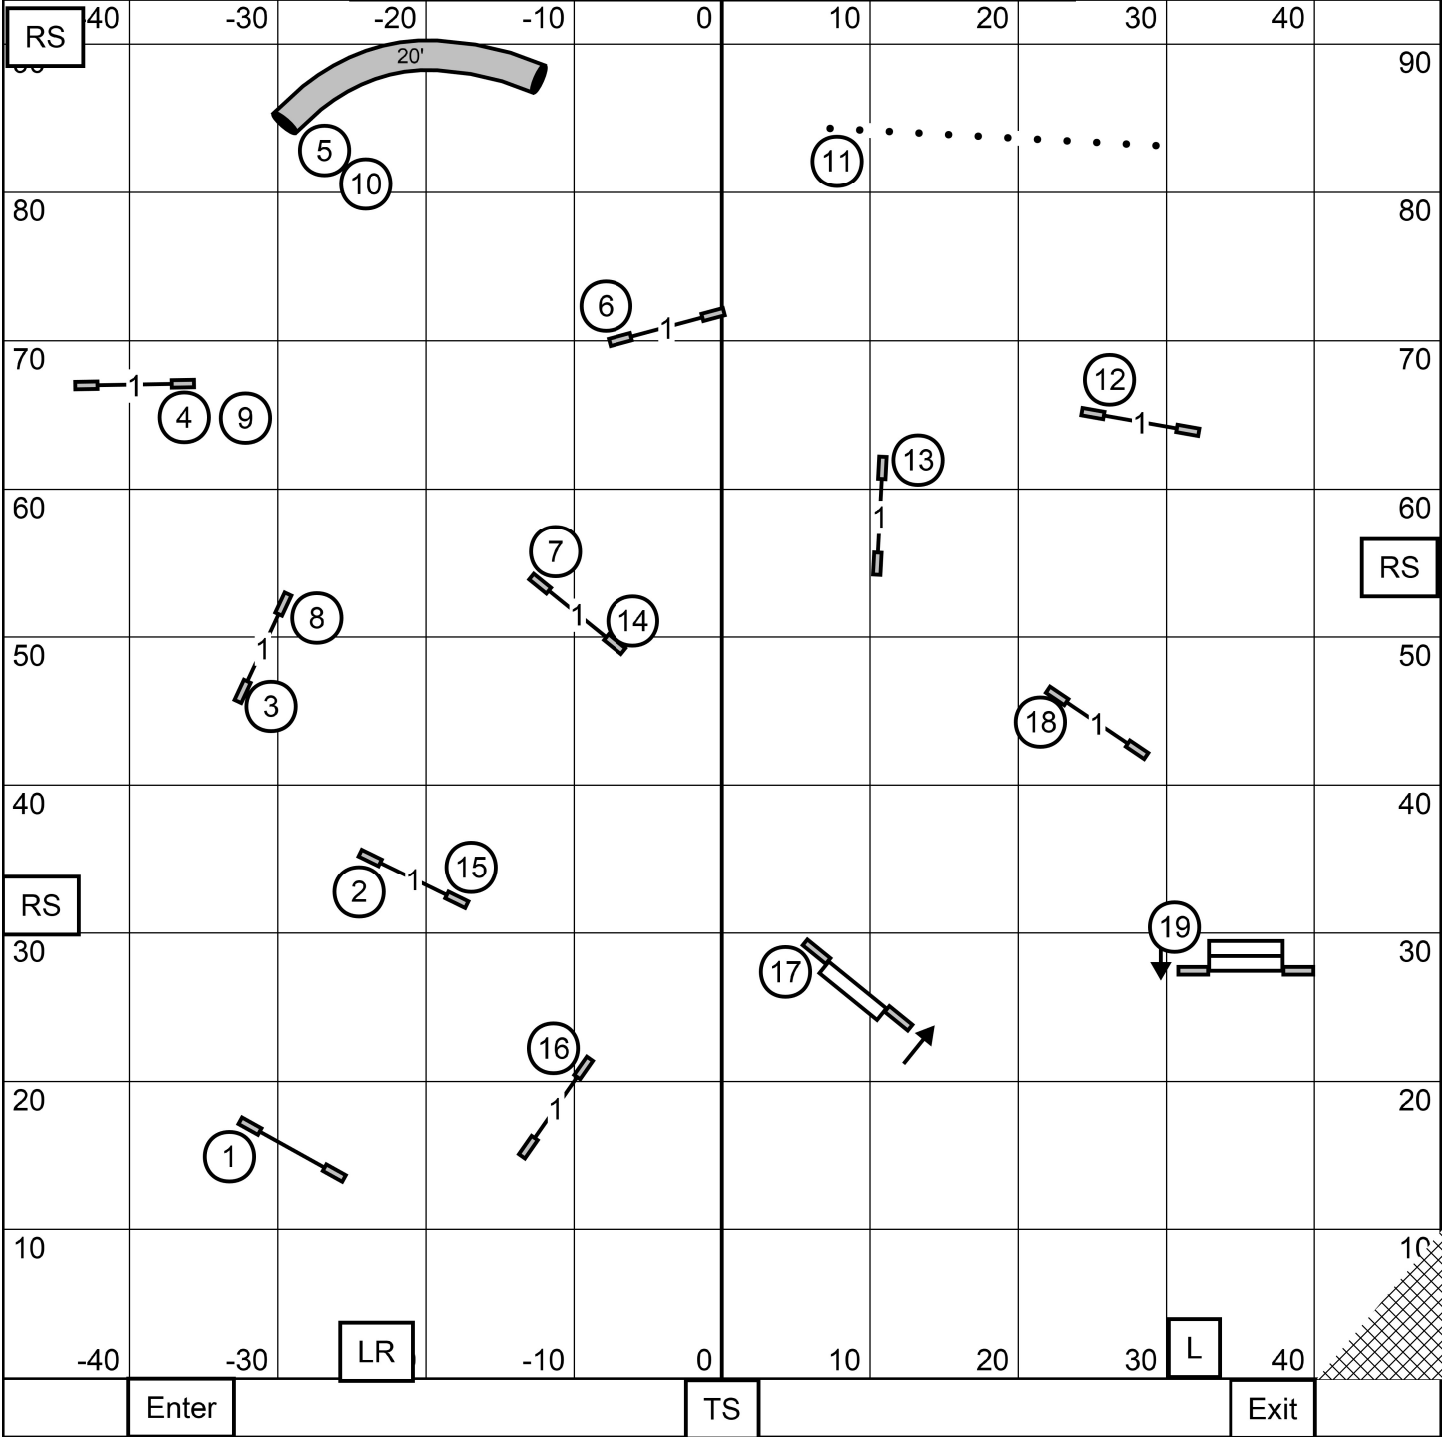

EXIT

Collie Club of New England
Open/Novice FAST Saturday--7/20/24
 Susan Stephon
 Indoors on Turf
 Ring Size 97' x 93'

Sends

Open (2) (5) (8) OR (8) (5) (2) From 

Novice (5) (8) OR (8) (5) From 

Collie Club of New England
Open JWW Saturday--7/20/24
 Susan Stephon Indoors on Turf
 E-timing Ring Size 97' x 93'

Collie Club of New England
Novice JWW Saturday--7/20/24
 Susan Stephon Indoors on Turf
 E-timing Ring Size 97' x 93'

Collie Club of New England
Master/Excellent JWW Saturday--7/20/24
 Susan Stephon Indoors on Turf
 E-timing Ring Size 97' x 93'