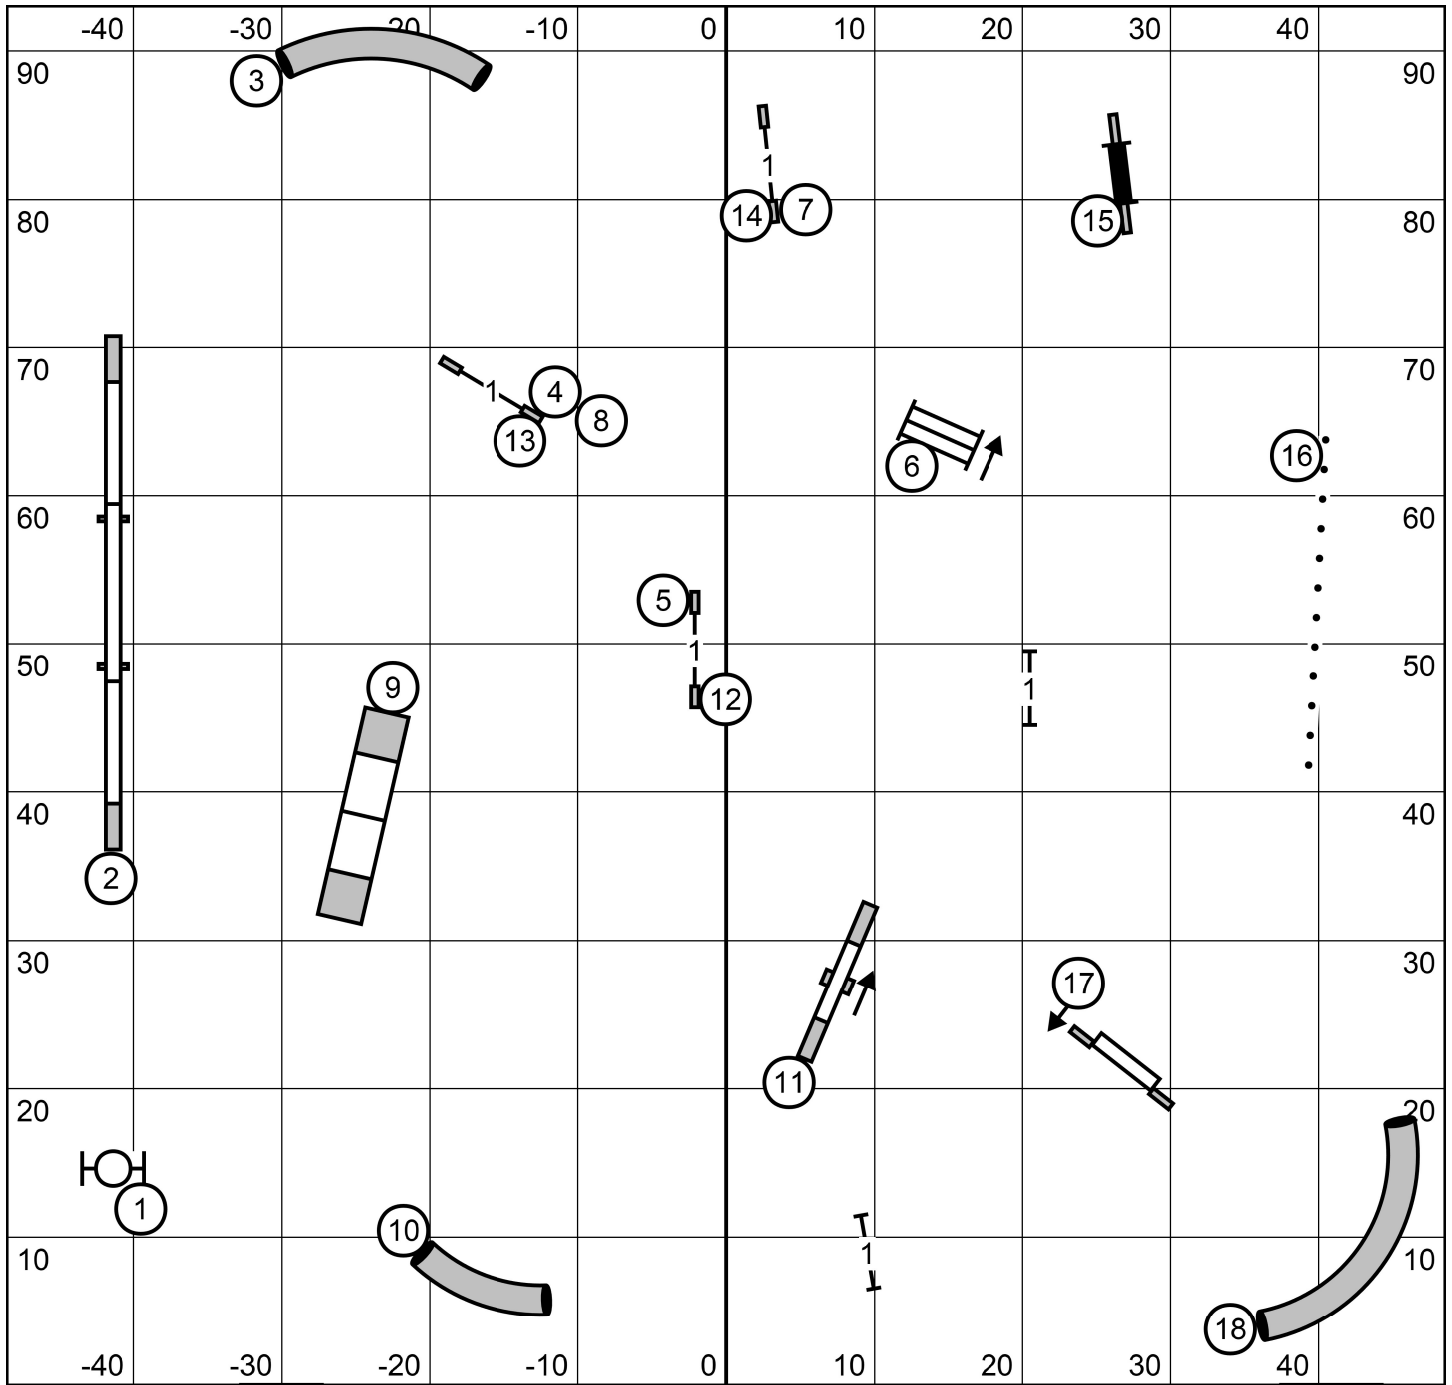

SEND:
5 - 4 - 3 (in flow; 5-15' line)

E/M FAST
 Collie Club of New England, Inc.
 July 20, 2024
 North Smithfield, RI
 Designed by Zach Gulaboff Davis

ENTER

T/S

EXCELLENT / MASTER STANDARD
 Collie Club of New England, Inc.
 July 20, 2024
 North Smithfield, RI
 Designed by Zach Gulaboff Davis

EXIT

Collie Club of New England
Open/Novice FAST Saturday--7/20/24
 Susan Stephon
 Indoors on Turf
 Ring Size 97' x 93'

Sends

Open (2) (5) (8) OR (8) (5) (2) From 

Novice (5) (8) OR (8) (5) From 

Collie Club of New England
Open JWW Saturday--7/20/24
 Susan Stephon Indoors on Turf
 E-timing Ring Size 97' x 93'

Collie Club of New England
Novice JWW Saturday--7/20/24
 Susan Stephon Indoors on Turf
 E-timing Ring Size 97' x 93'

Collie Club of New England
Master/Excellent JWW Saturday--7/20/24
 Susan Stephon Indoors on Turf
 E-timing Ring Size 97' x 93'

Collie Club of New England
Premier JWW Saturday--7/20/24
 Susan Stephon Indoors on Turf
 E-timing Ring Size 97' x 93'