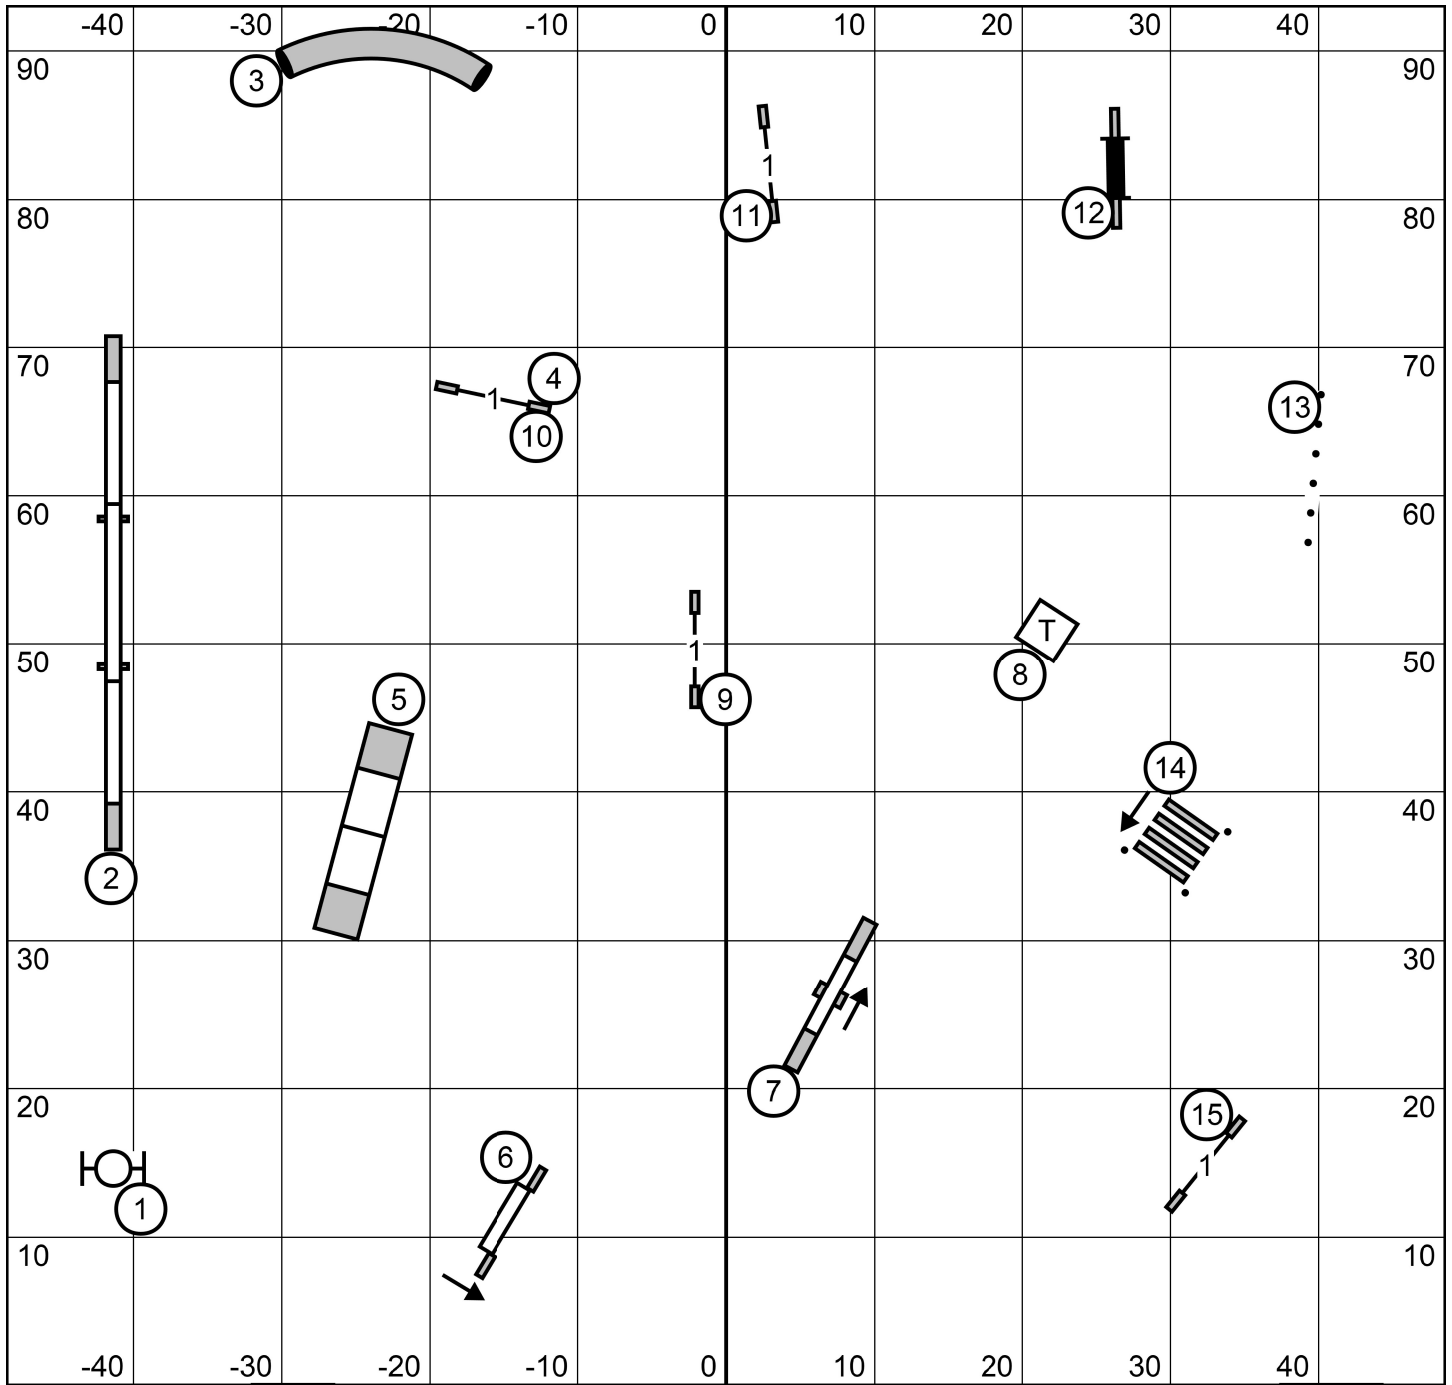

ENTER

T/S

NOVICE STANDARD
Collie Club of New England, Inc.
July 20, 2024
North Smithfield, RI
Designed by Zach Gulaboff Davis

EXIT