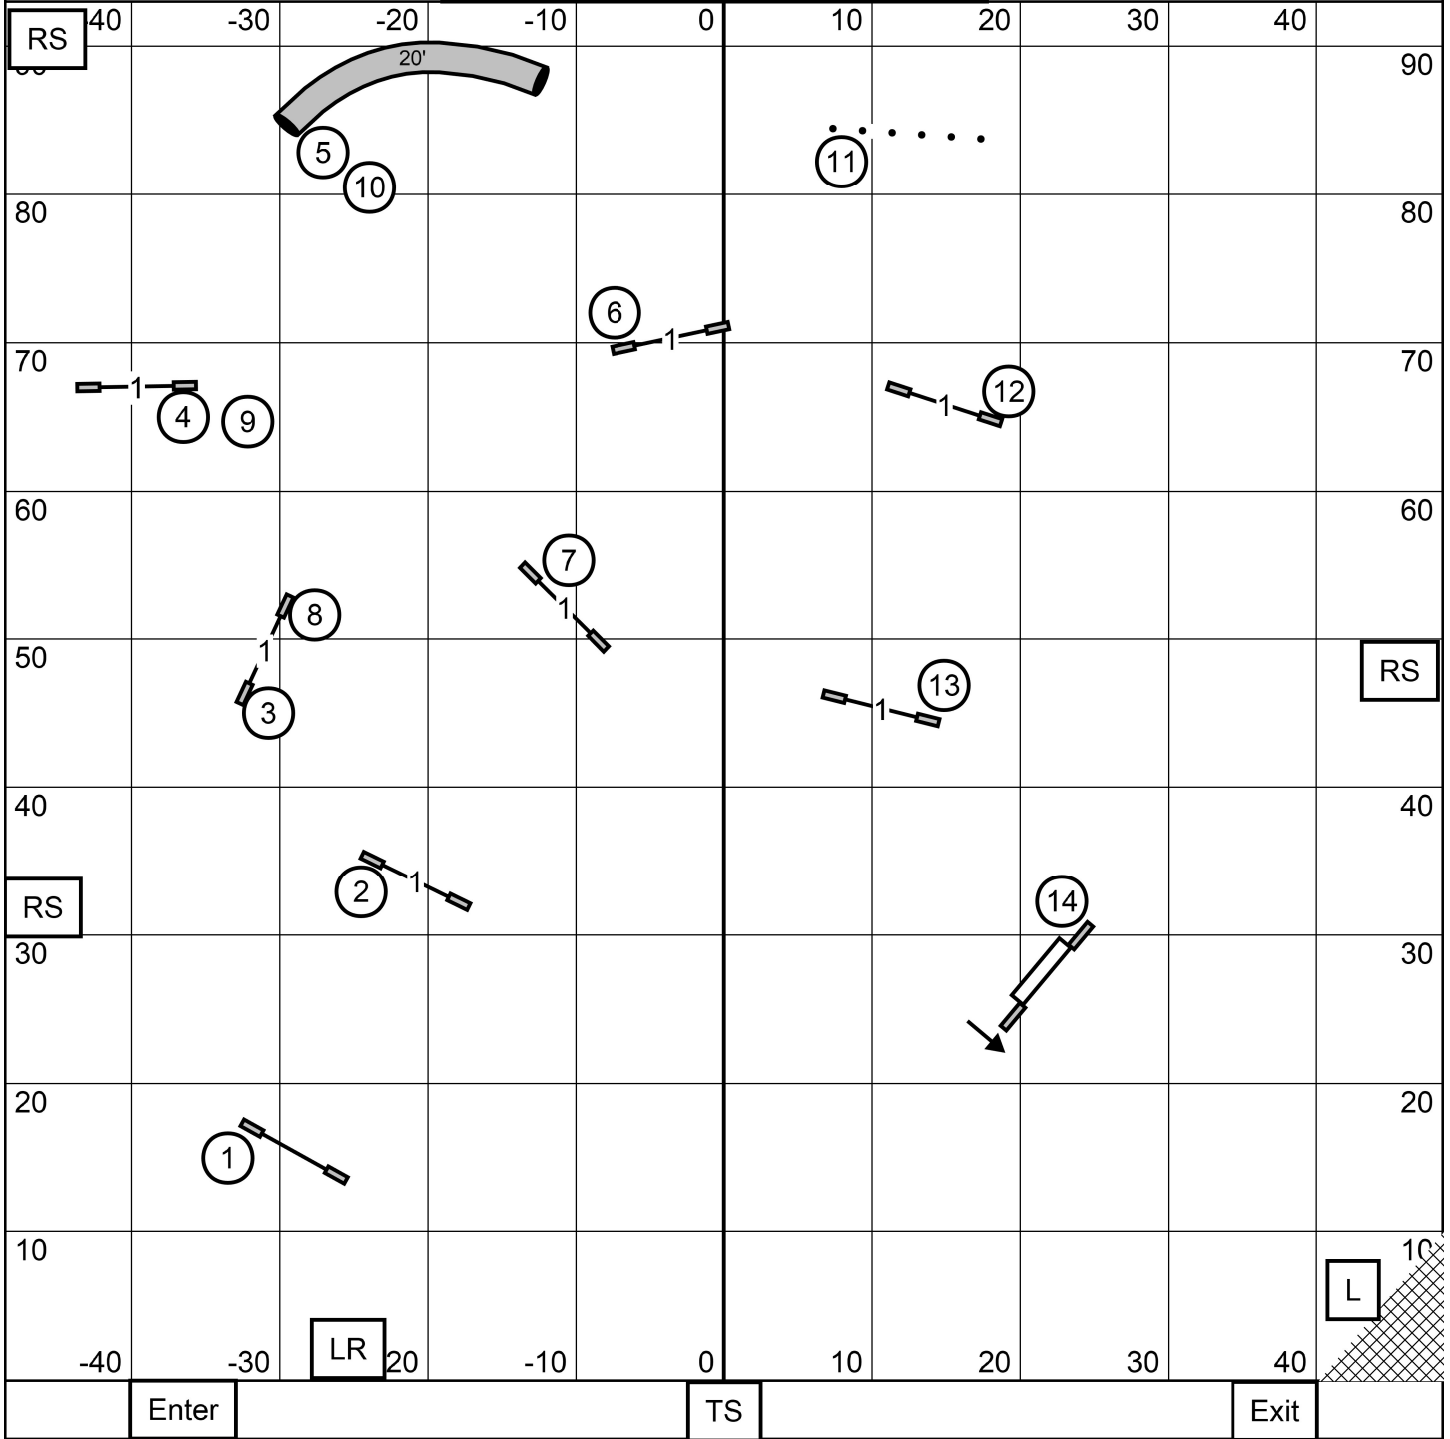

EXIT

Collie Club of New England
Open/Novice FAST Saturday--7/20/24
 Susan Stephon
 Indoors on Turf
 Ring Size 97' x 93'

Sends

Open (2) (5) (8) OR (8) (5) (2) From 

Novice (5) (8) OR (8) (5) From 

Collie Club of New England
Open JWW Saturday--7/20/24
 Susan Stephon Indoors on Turf
 E-timing Ring Size 97' x 93'

Collie Club of New England
Novice JWW Saturday--7/20/24
 Susan Stephon Indoors on Turf
 E-timing Ring Size 97' x 93'

Collie Club of New England
Master/Excellent JWW Saturday--7/20/24
 Susan Stephon Indoors on Turf
 E-timing Ring Size 97' x 93'