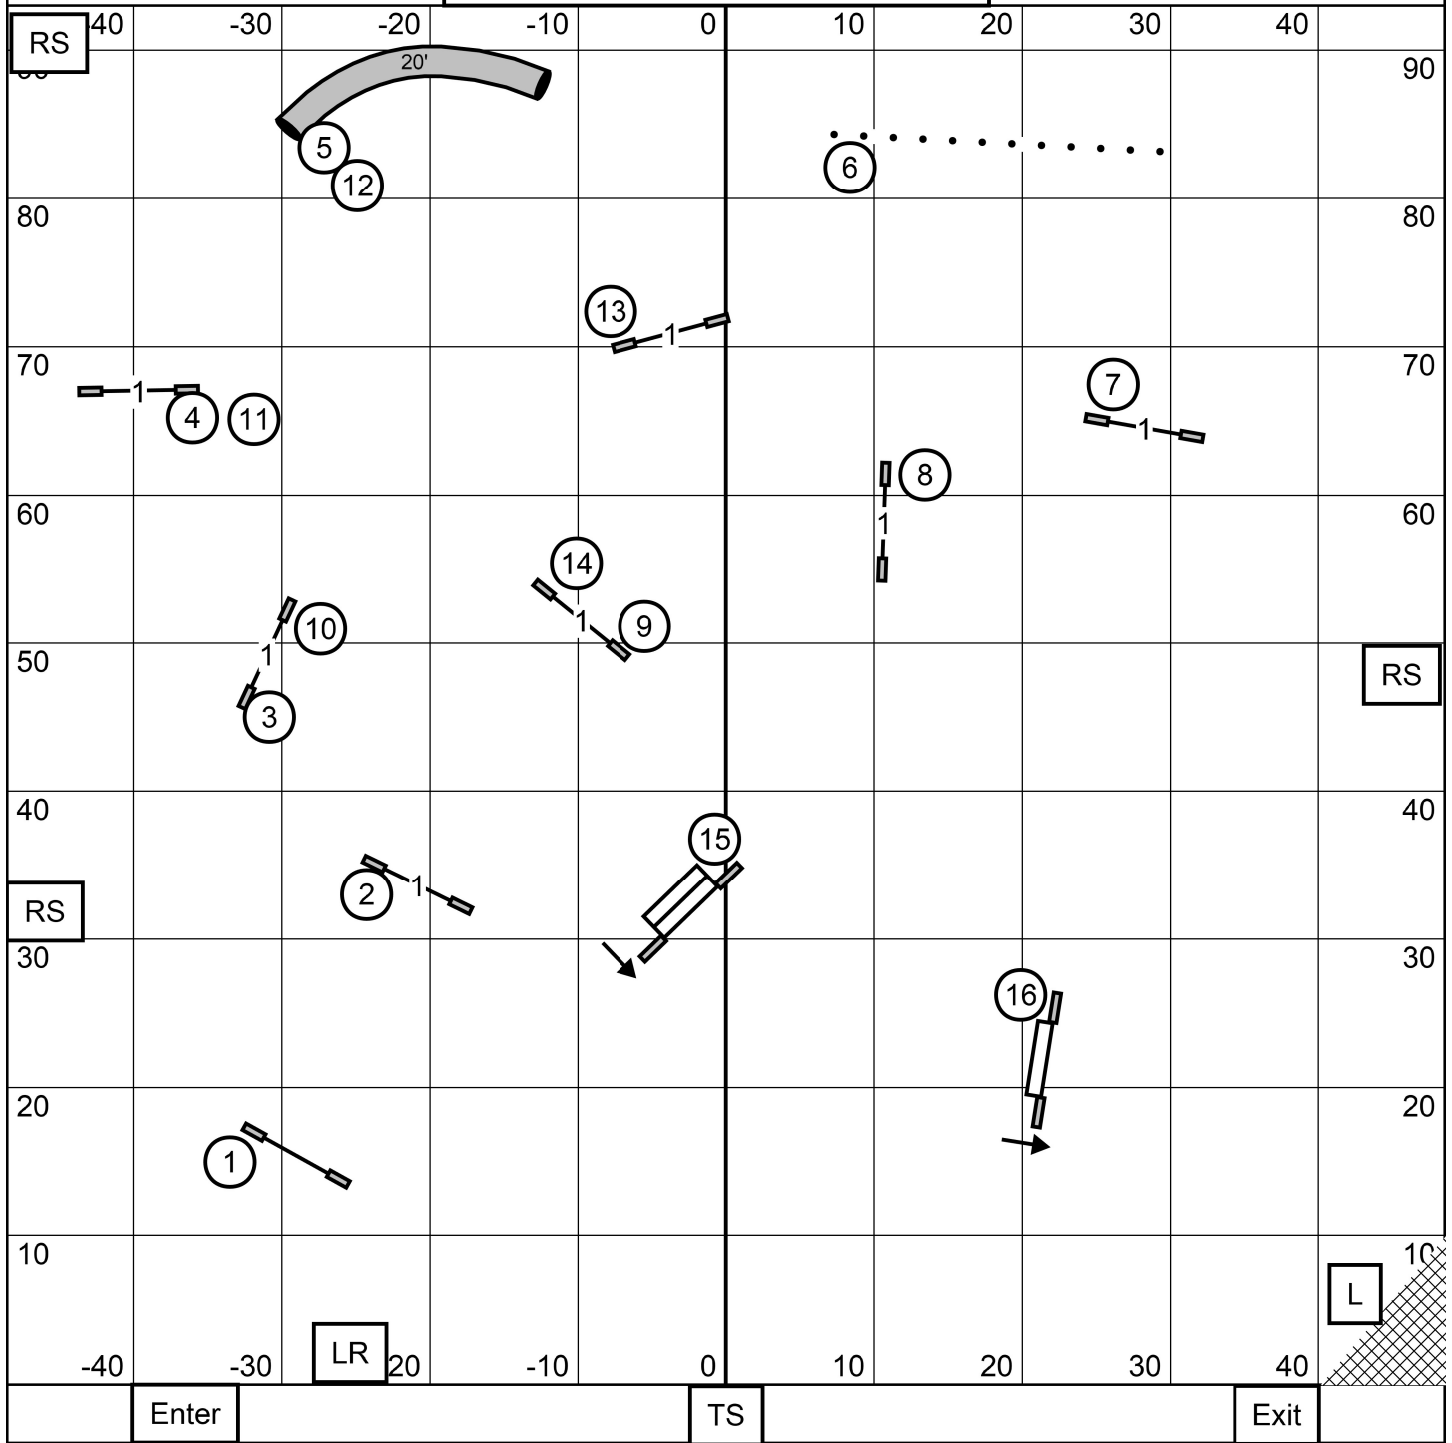

EXIT

Collie Club of New England
Open/Novice FAST Saturday--7/20/24
 Susan Stephon
 Indoors on Turf
 Ring Size 97' x 93'

Sends

Open (2) (5) (8) OR (8) (5) (2) From 

Novice (5) (8) OR (8) (5) From 

Collie Club of New England
Open JWW Saturday--7/20/24
 Susan Stephon Indoors on Turf
 E-timing Ring Size 97' x 93'

Collie Club of New England
Novice JWW Saturday--7/20/24
 Susan Stephon Indoors on Turf
 E-timing Ring Size 97' x 93'

Collie Club of New England
Master/Excellent JWW Saturday--7/20/24
 Susan Stephon Indoors on Turf
 E-timing Ring Size 97' x 93'