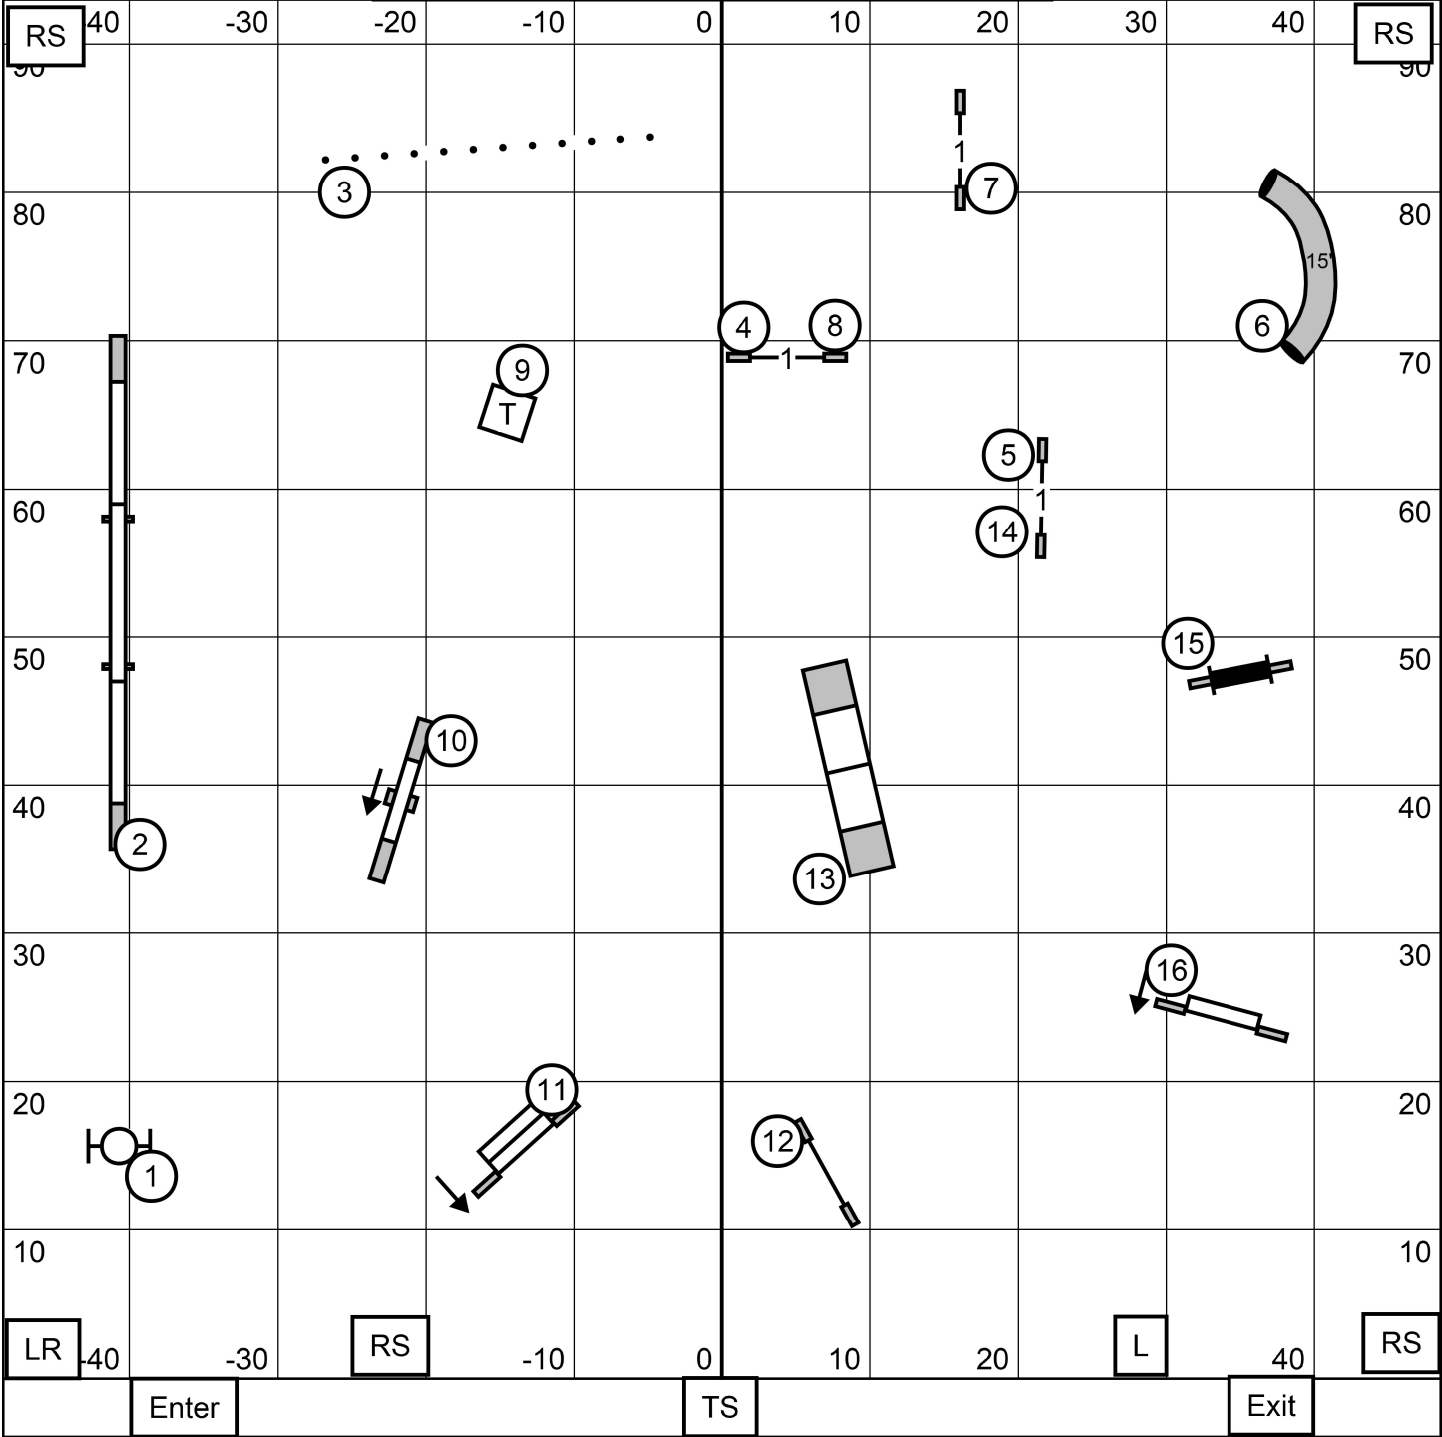

**Collie Club of New England**  
**Premier Standard**  
 Susan Stephon  
 E-timing

**Sunday--7/21/24**  
 Indoors on Turf  
 Ring Size 97' x 93'

Collie Club of New England  
**Master/Excellent Standard**      **Sunday--7/21/24**  
 Susan Stephon                      Indoors on Turf  
 E-timing                              Ring Size 97' x 93'

Collie Club of New England  
**Open Standard**  
 Susan Stephon  
 E-timing

Sunday--7/21/24  
 Indoors on Turf  
 Ring Size 97' x 93'

Collie Club of New England  
**Novice Standard**  
 Susan Stephon  
 E-timing

**Sunday--7/21/24**  
 Indoors on Turf  
 Ring Size 97' x 93'

EXIT

**TIME 2 BEAT**  
 Collie Club of New England, Inc.  
 July 21, 2024  
 North Smithfield, RI  
 Designed by Zach Gulaboff Davis

ENTER

EXIT