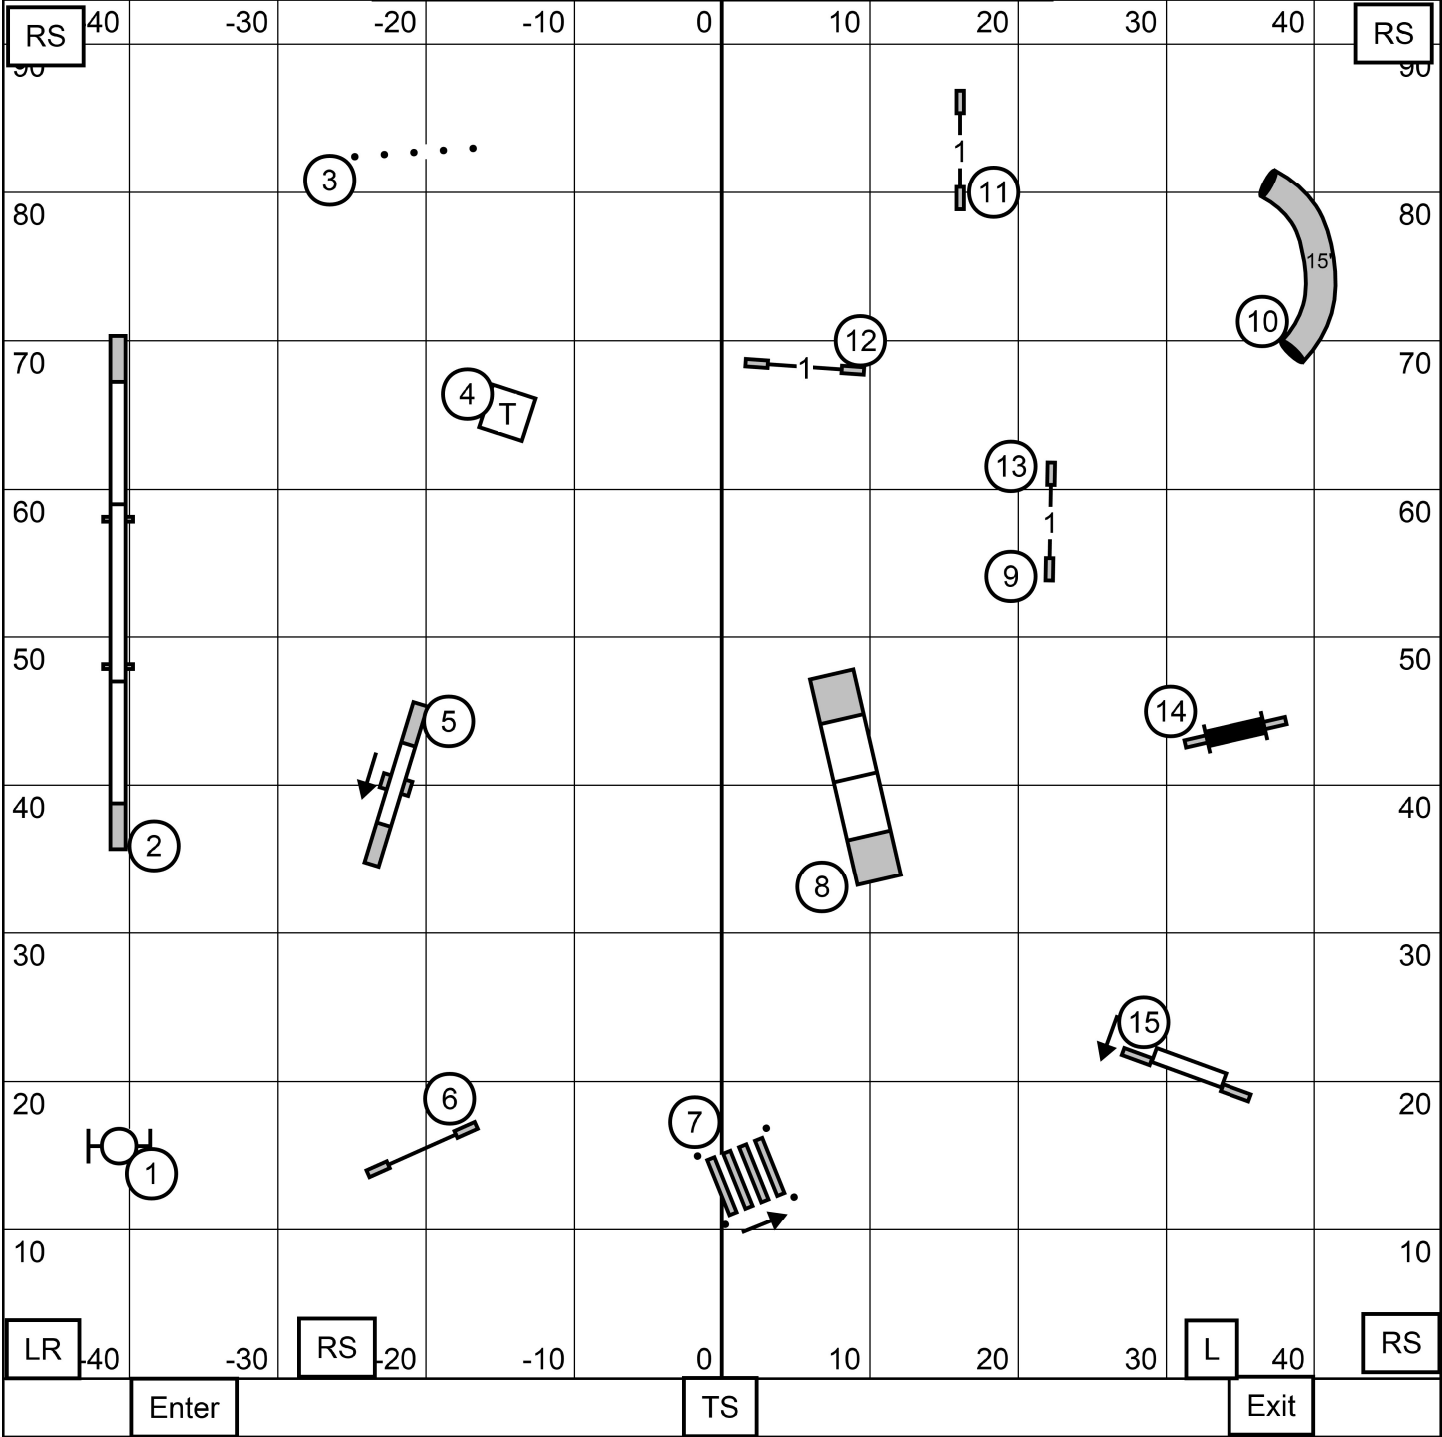

Collie Club of New England
Novice Standard
Susan Stephon
E-timing

Sunday--7/21/24
Indoors on Turf
Ring Size 97' x 93'