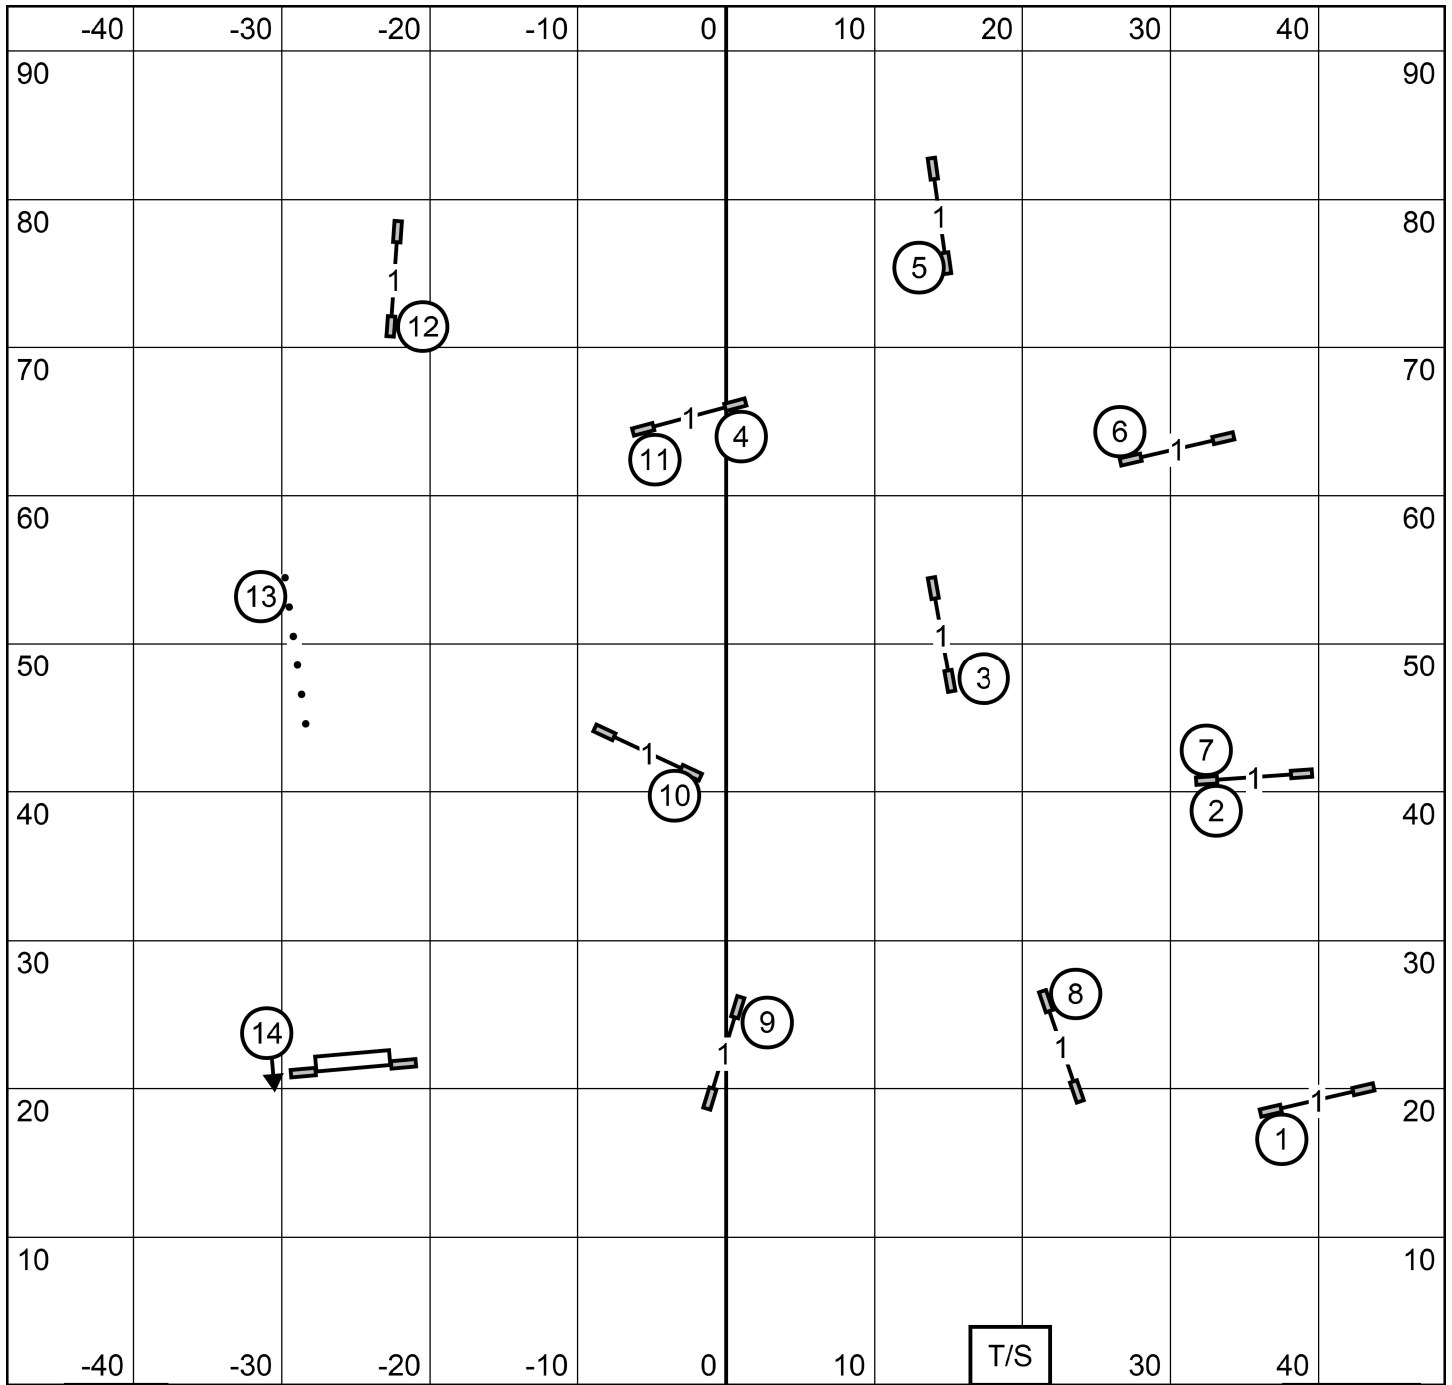

**Sunday--7/21/24**  
 Indoors on Turf  
 Ring Size 97' x 93'

EXIT

**TIME 2 BEAT**  
 Collie Club of New England, Inc.  
 July 21, 2024  
 North Smithfield, RI  
 Designed by Zach Gulaboff Davis

ENTER

EXIT