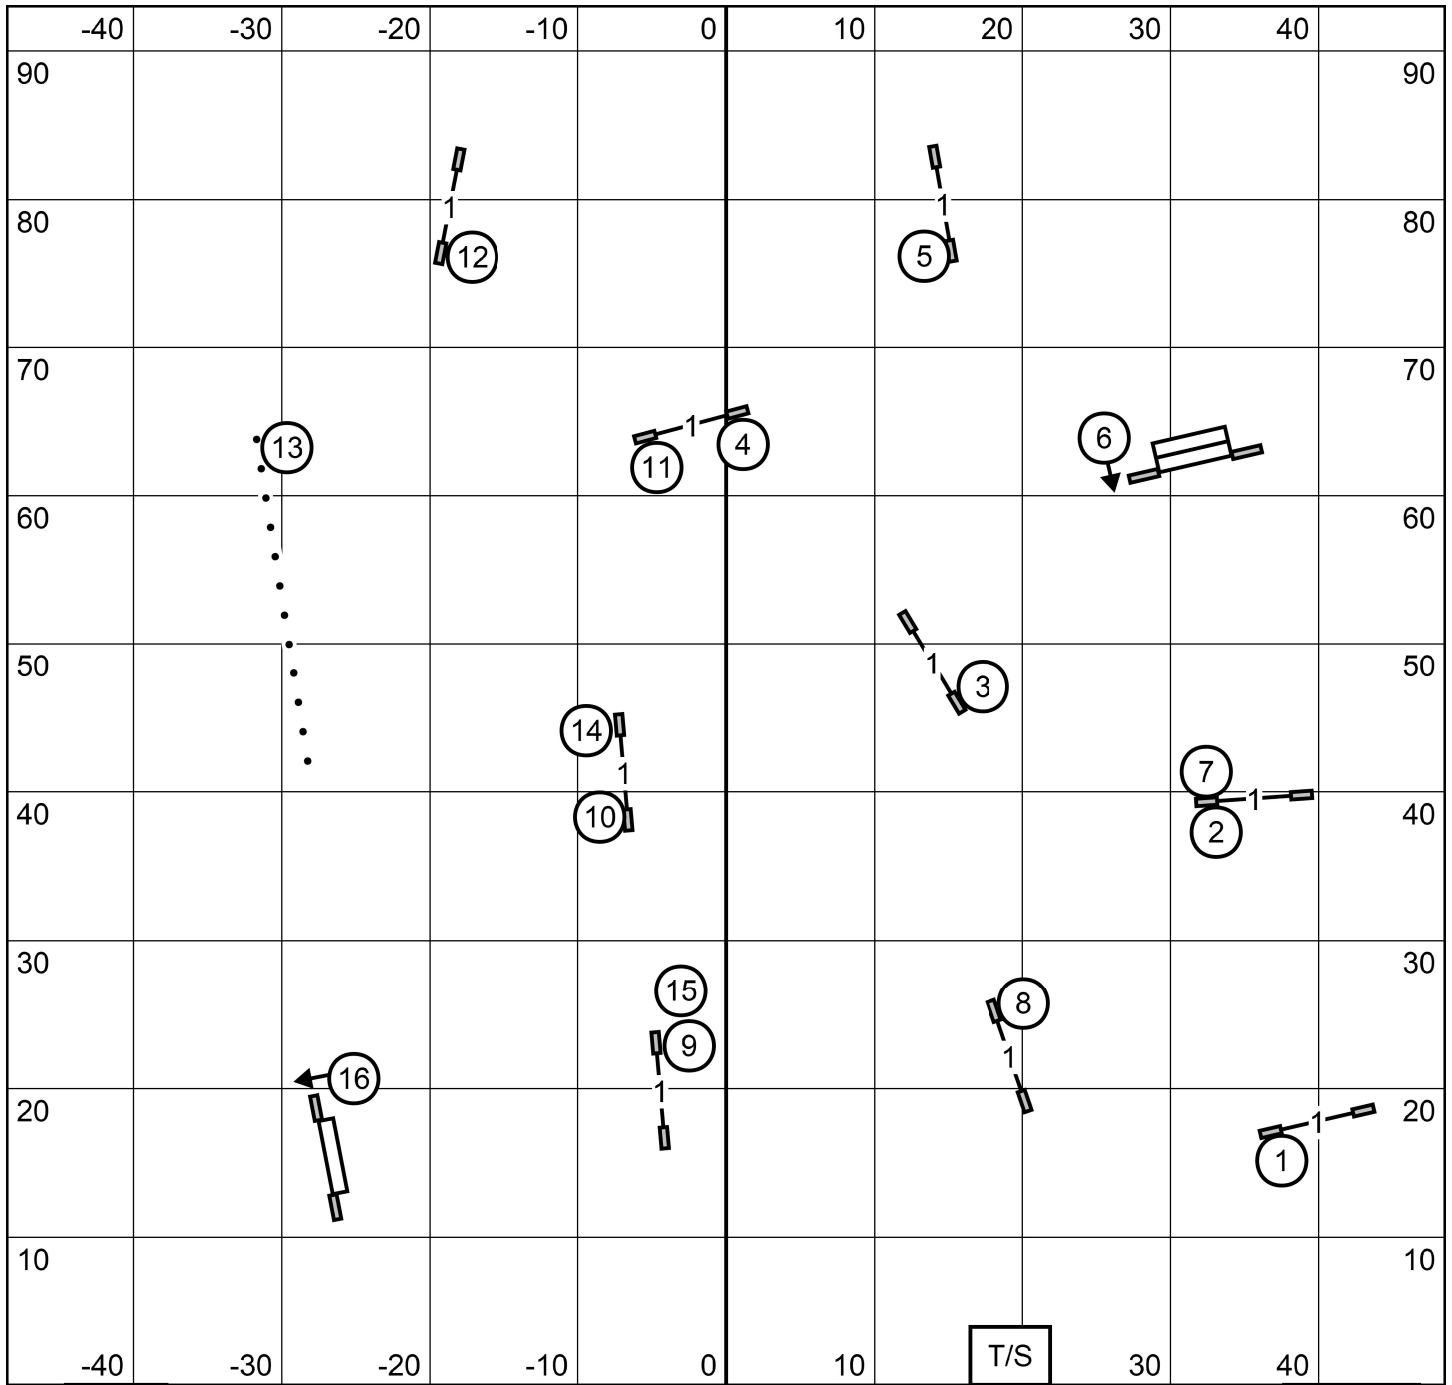

EXIT

OPEN JWW
Collie Club of New England, Inc.
July 21, 2024
North Smithfield, RI
Designed by Zach Gulaboff Davis

ENTER