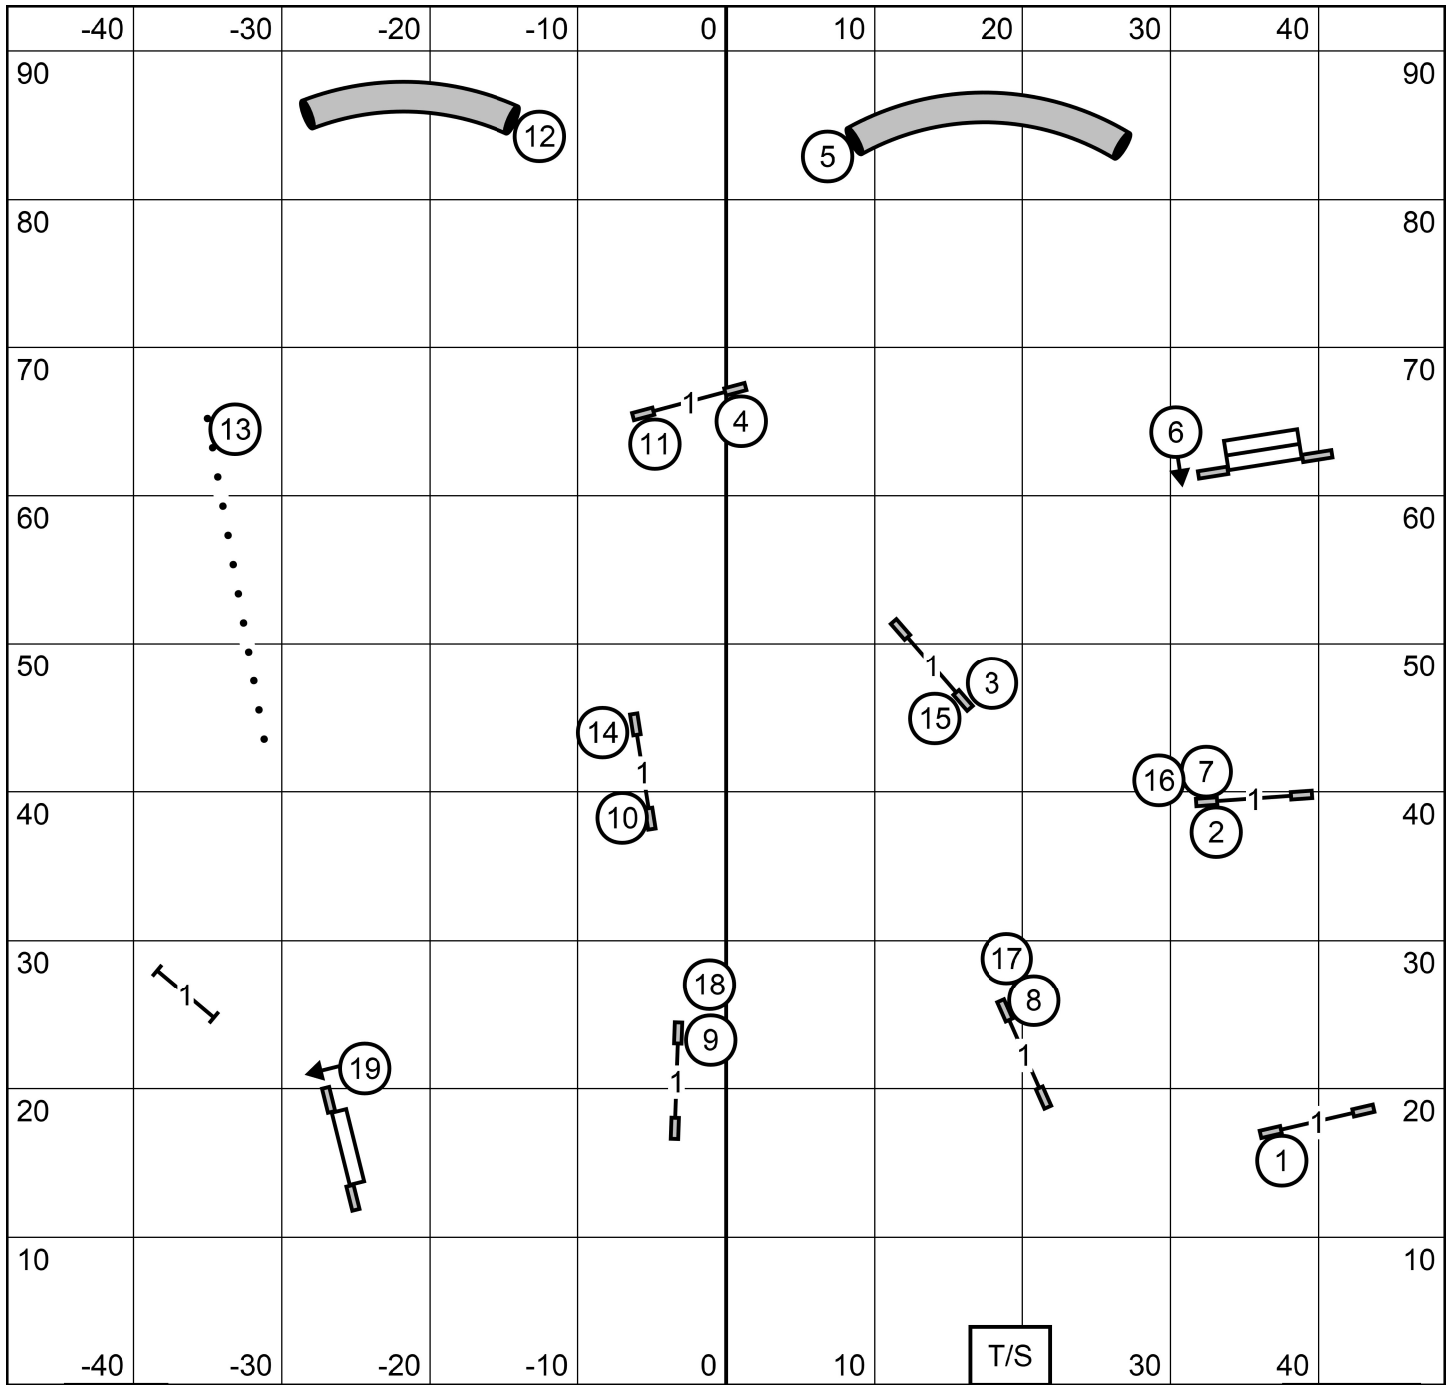

EXIT

EXCELLENT / MASTER JWW
Collie Club of New England, Inc.
July 21, 2024
North Smithfield, RI
Designed by Zach Gulaboff Davis

ENTER