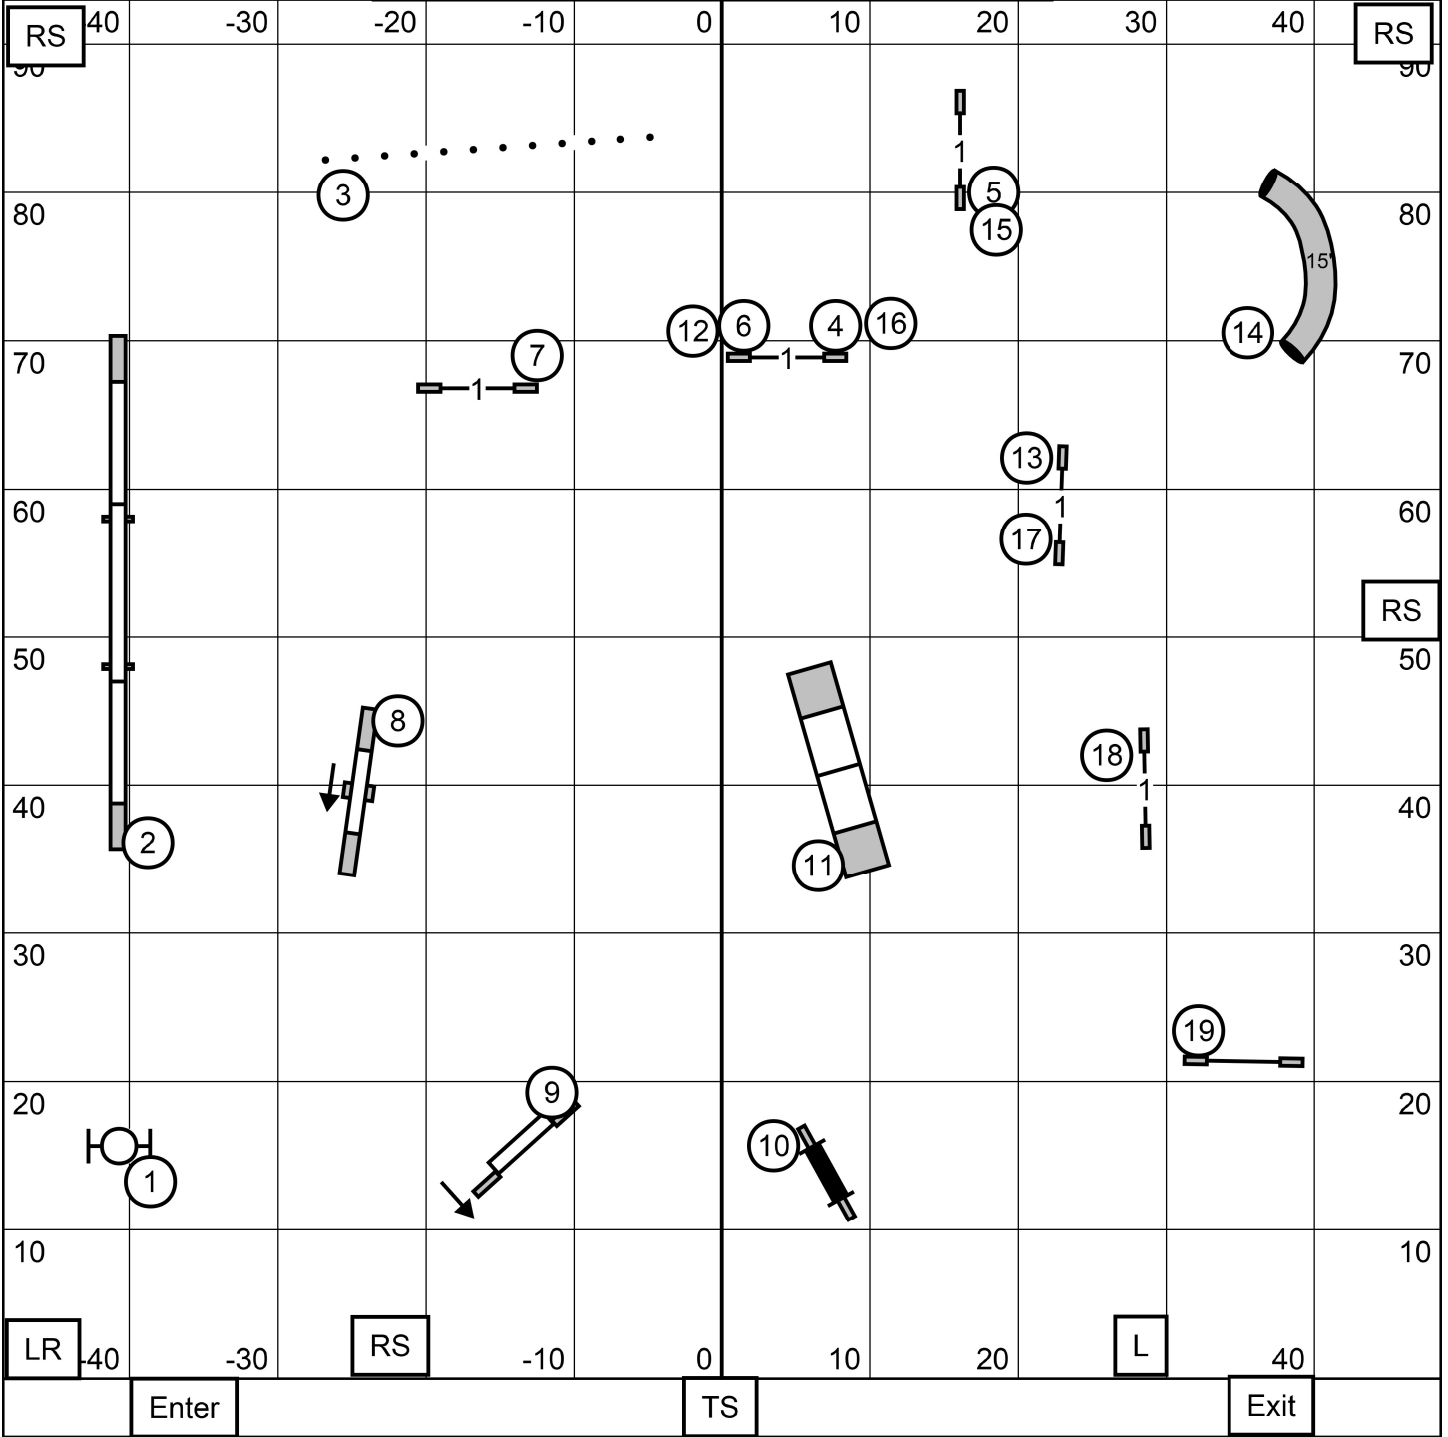

**Collie Club of New England**  
**Premier Standard**  
 Susan Stephon  
 E-timing

**Sunday--7/21/24**  
 Indoors on Turf  
 Ring Size 97' x 93'

Collie Club of New England  
**Master/Excellent Standard**      **Sunday--7/21/24**  
 Susan Stephon                      Indoors on Turf  
 E-timing                              Ring Size 97' x 93'

Collie Club of New England  
**Open Standard**  
 Susan Stephon  
 E-timing

Sunday--7/21/24  
 Indoors on Turf  
 Ring Size 97' x 93'

Collie Club of New England  
**Novice Standard**  
 Susan Stephon  
 E-timing

**Sunday--7/21/24**  
 Indoors on Turf  
 Ring Size 97' x 93'

EXIT

**TIME 2 BEAT**  
 Collie Club of New England, Inc.  
 July 21, 2024  
 North Smithfield, RI  
 Designed by Zach Gulaboff Davis

ENTER

EXIT