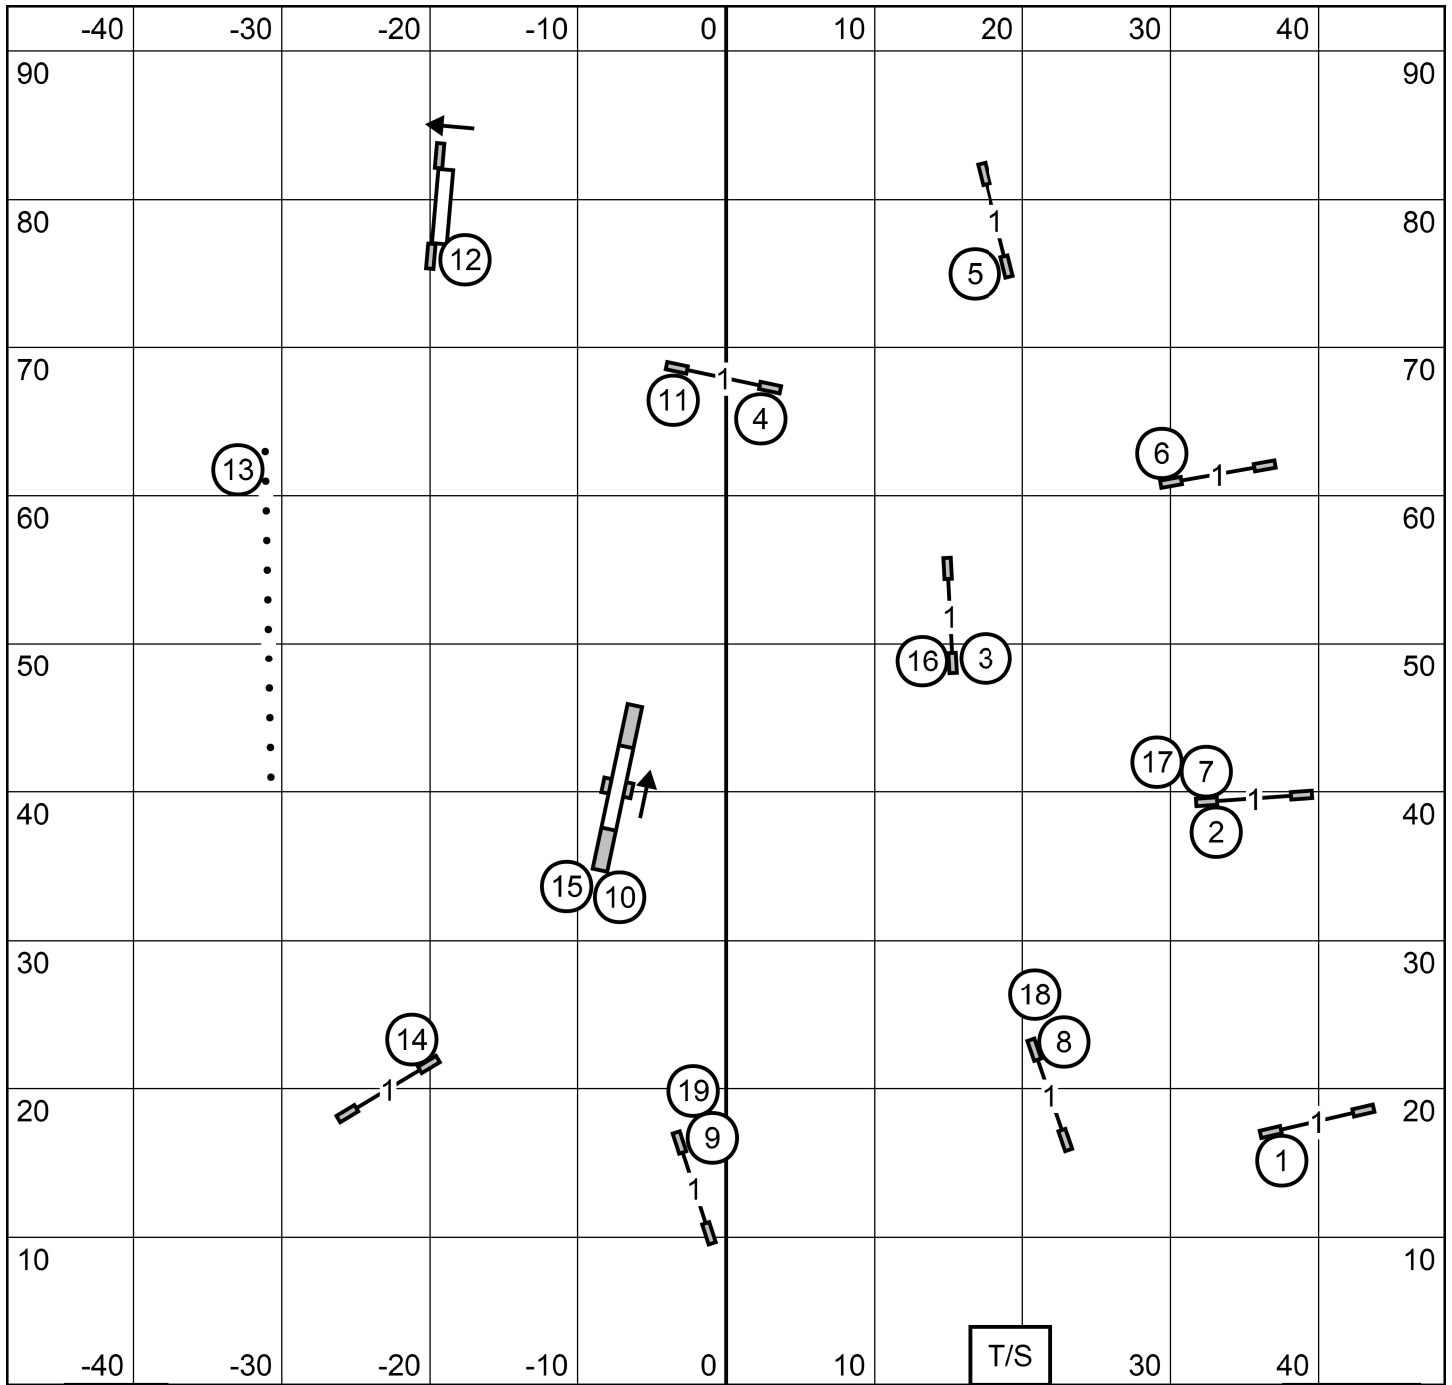

**Collie Club of New England**  
**Premier Standard**  
 Susan Stephon  
 E-timing

**Sunday--7/21/24**  
 Indoors on Turf  
 Ring Size 97' x 93'

Collie Club of New England  
**Master/Excellent Standard**      **Sunday--7/21/24**  
 Susan Stephon                      Indoors on Turf  
 E-timing                              Ring Size 97' x 93'

Collie Club of New England  
**Open Standard**  
 Susan Stephon  
 E-timing

Sunday--7/21/24  
 Indoors on Turf  
 Ring Size 97' x 93'

Collie Club of New England  
**Novice Standard**  
 Susan Stephon  
 E-timing

**Sunday--7/21/24**  
 Indoors on Turf  
 Ring Size 97' x 93'

EXIT

**TIME 2 BEAT**  
 Collie Club of New England, Inc.  
 July 21, 2024  
 North Smithfield, RI  
 Designed by Zach Gulaboff Davis

ENTER

EXIT