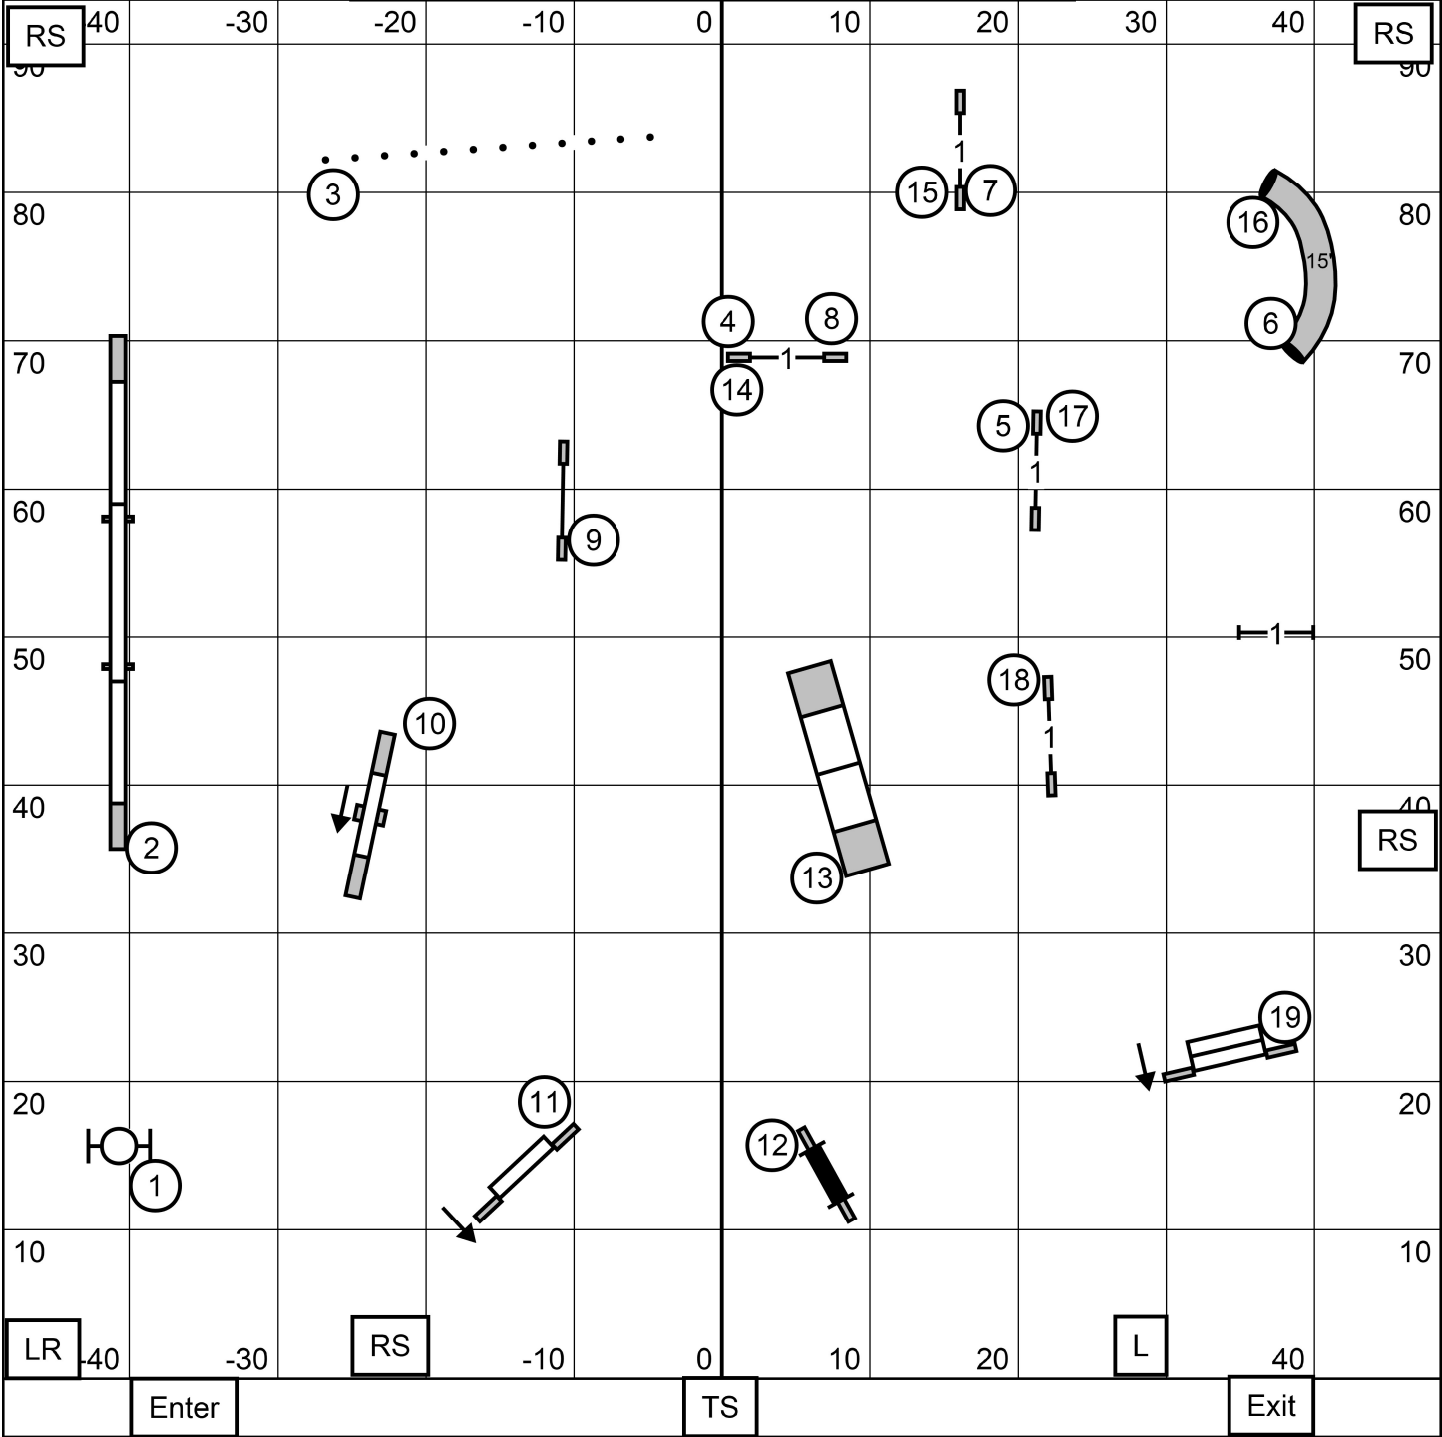

**Collie Club of New England**  
**Premier Standard**  
 Susan Stephon  
 E-timing

**Sunday--7/21/24**  
 Indoors on Turf  
 Ring Size 97' x 93'

Collie Club of New England  
**Master/Excellent Standard**      **Sunday--7/21/24**  
 Susan Stephon                      Indoors on Turf  
 E-timing                              Ring Size 97' x 93'

Collie Club of New England  
**Open Standard**  
 Susan Stephon  
 E-timing

Sunday--7/21/24  
 Indoors on Turf  
 Ring Size 97' x 93'

Collie Club of New England  
**Novice Standard**  
 Susan Stephon  
 E-timing

**Sunday--7/21/24**  
 Indoors on Turf  
 Ring Size 97' x 93'

EXIT

**TIME 2 BEAT**  
 Collie Club of New England, Inc.  
 July 21, 2024  
 North Smithfield, RI  
 Designed by Zach Gulaboff Davis

ENTER

EXIT