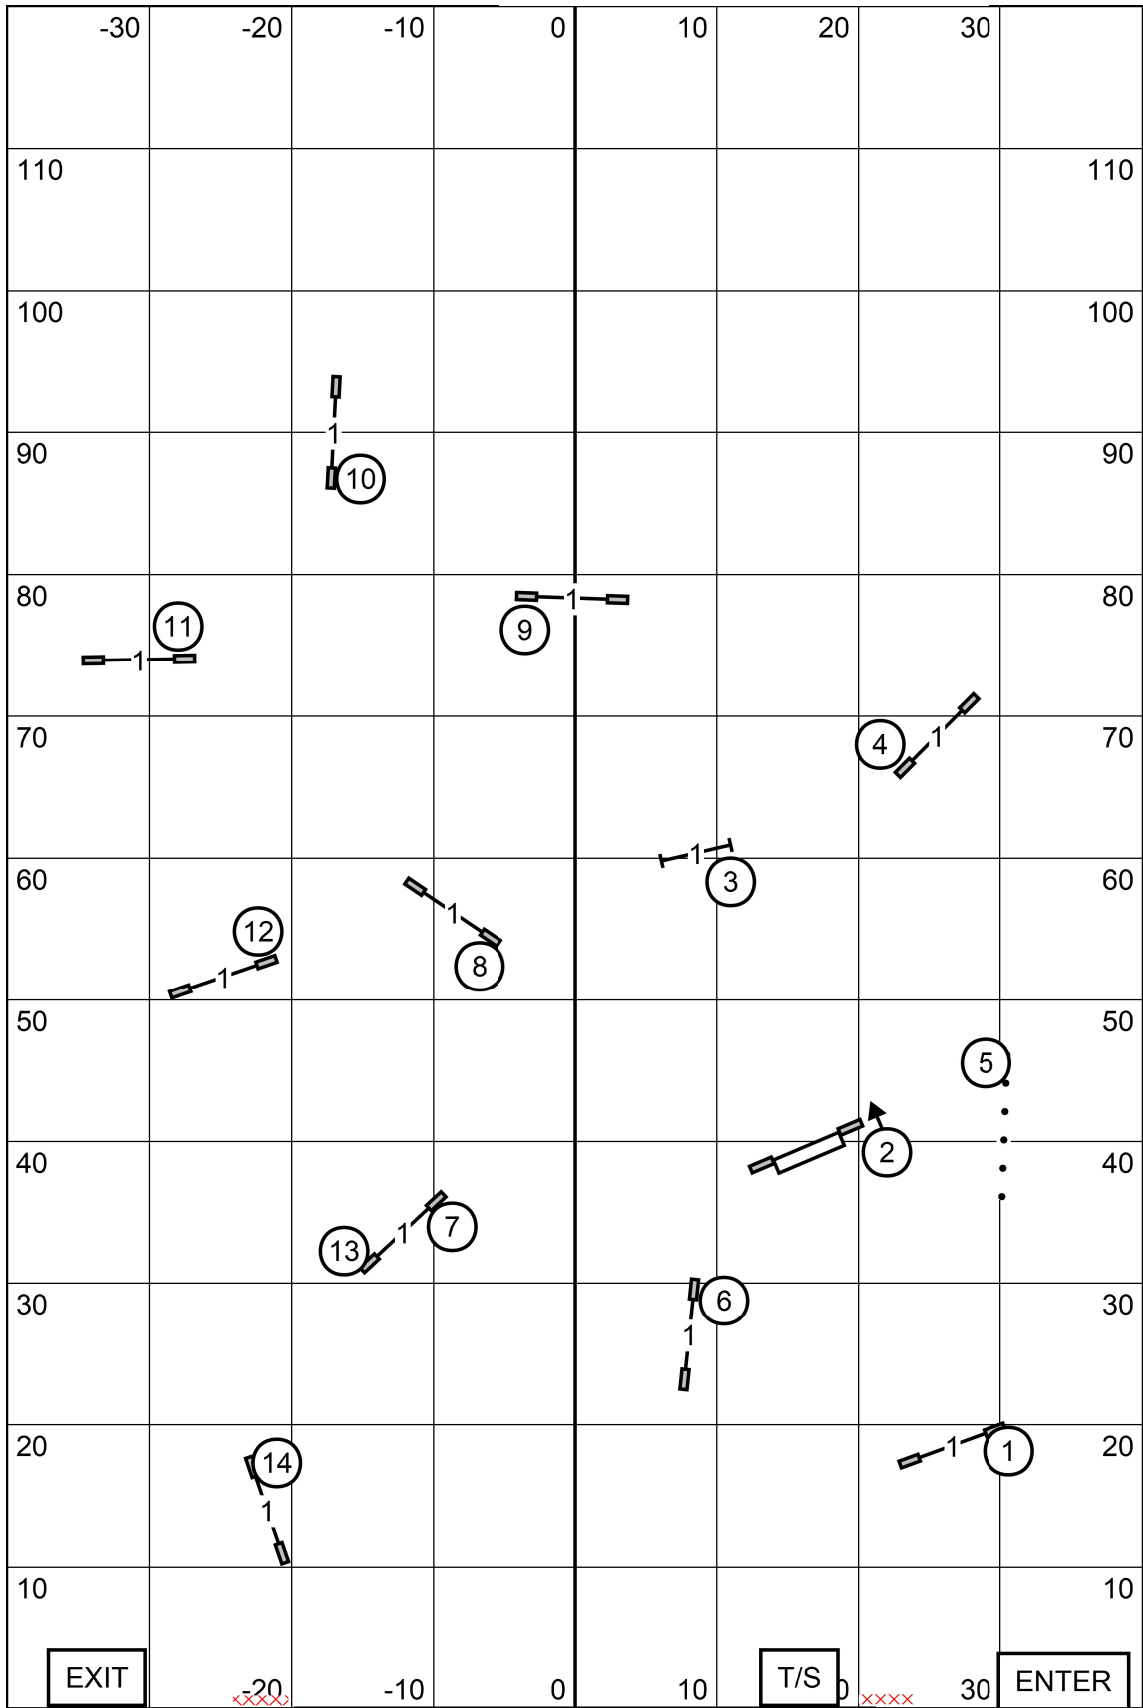

**EXCELLENT / MASTER JWW**

Central New York Shetland Sheepdog Club  
 Groton, NY  
 August 03, 2024  
 Designed by Zach Gulaboff Davis

EXIT

XXXX

XXXX

XXXX

XXXX

T/S

XXXX

ENTER

**OPEN JWW**  
 Central New York Shetland Sheepdog Club  
 Groton, NY  
 August 03, 2024  
 Designed by Zach Gulaboff Davis

EXIT

x x x x

T/S

x x x x

ENTER

**NOVICE JWW**  
 Central New York Shetland Sheepdog Club  
 Groton, NY  
 August 03, 2024  
 Designed by Zach Gulaboff Davis

**SEND:**

**E/M:** 4 - 5 - 6 (Note: 5 is a backside)  
**Open:** 5 - 6 or 4 - 5 (5 - 15' line; in flow)  
**Novice:** 5 - 6 or 4 - 5 (5 - 10' line; in flow)

**Note:** Black circle on #5 indicates it may be taken either direction in flow in O/N.

**FAST**  
 Central New York Shetland Sheepdog Club  
 Groton, NY  
 August 03, 2024  
 Designed by Zach Gulaboff Davis