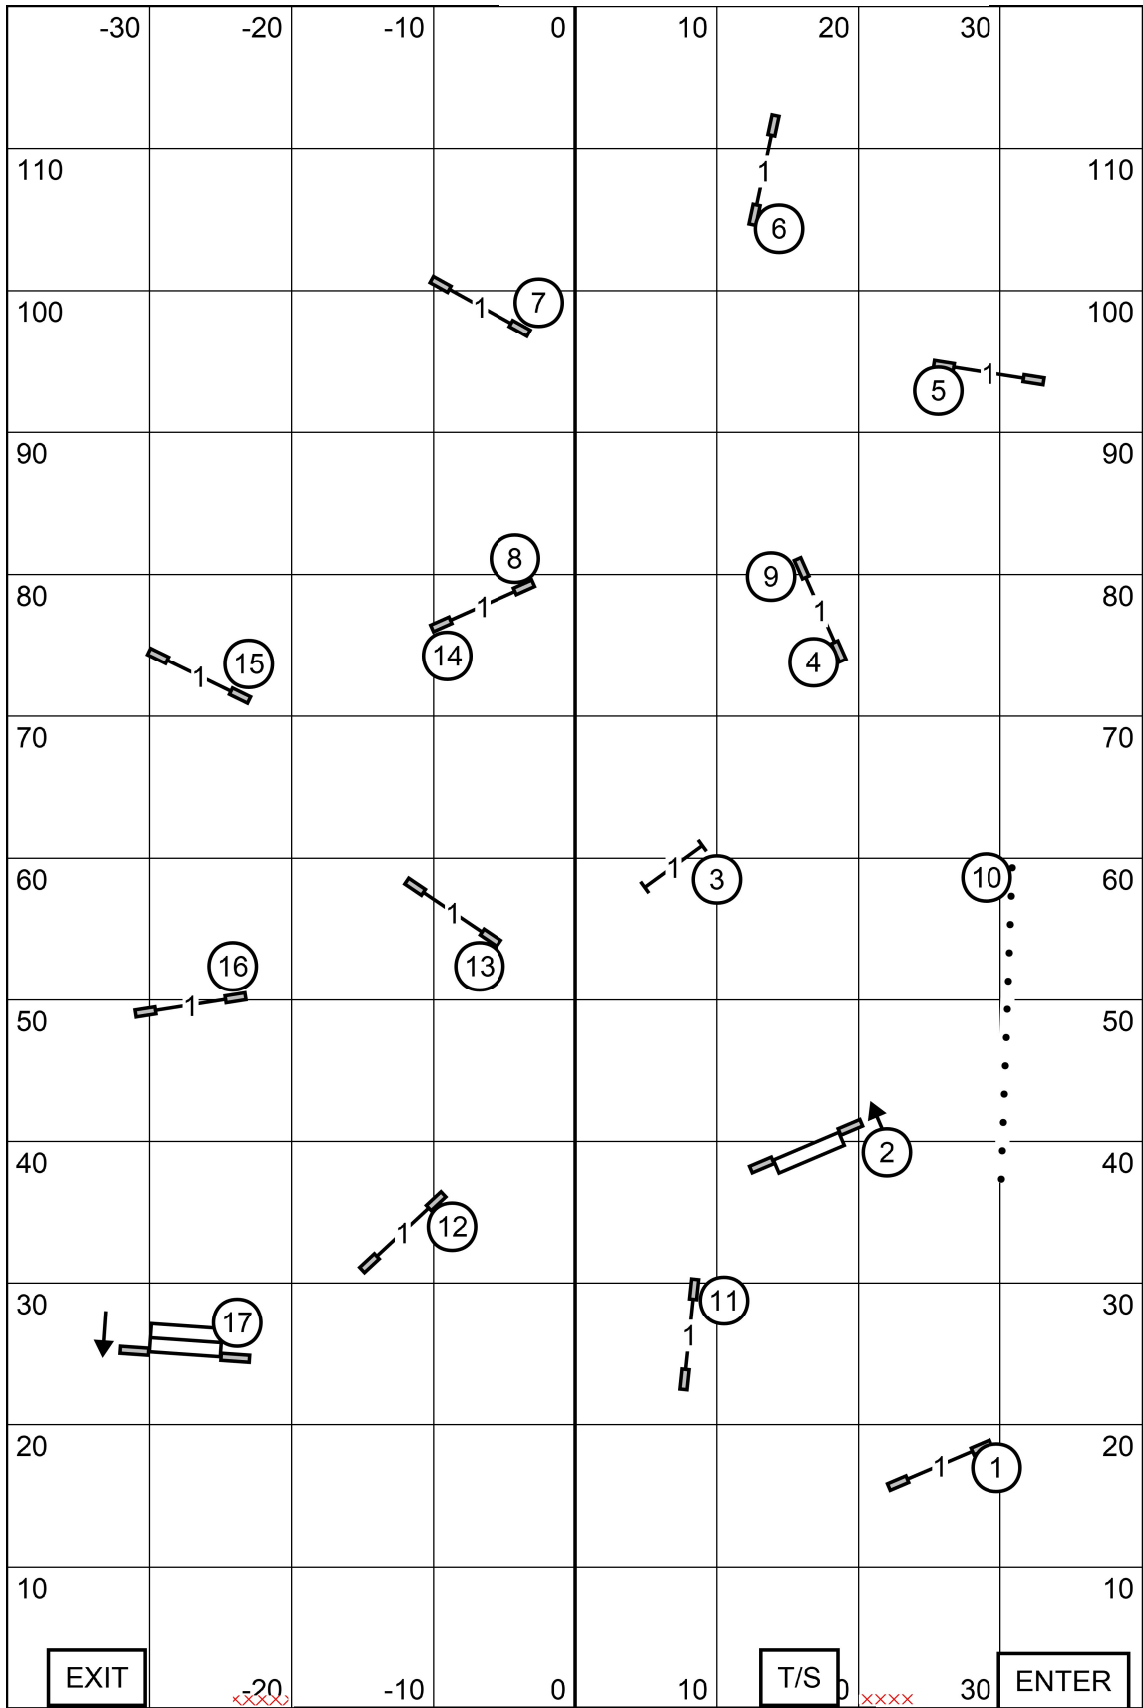

**EXCELLENT / MASTER JWW**

Central New York Shetland Sheepdog Club  
 Groton, NY  
 August 03, 2024  
 Designed by Zach Gulaboff Davis

EXIT

XXXX

XXXX

XXXX

XXXX

T/S

**NOVICE JWW**  
 Central New York Shetland Sheepdog Club  
 Groton, NY  
 August 03, 2024  
 Designed by Zach Gulaboff Davis

**SEND:**

**E/M:** 4 - 5 - 6 (Note: 5 is a backside)  
**Open:** 5 - 6 or 4 - 5 (5 - 15' line; in flow)  
**Novice:** 5 - 6 or 4 - 5 (5 - 10' line; in flow)

**Note:** Black circle on #5 indicates it may be taken either direction in flow in O/N.

**FAST**  
 Central New York Shetland Sheepdog Club  
 Groton, NY  
 August 03, 2024  
 Designed by Zach Gulaboff Davis

EXIT

XXXX

-10

0

10

T/S

XXXX

30