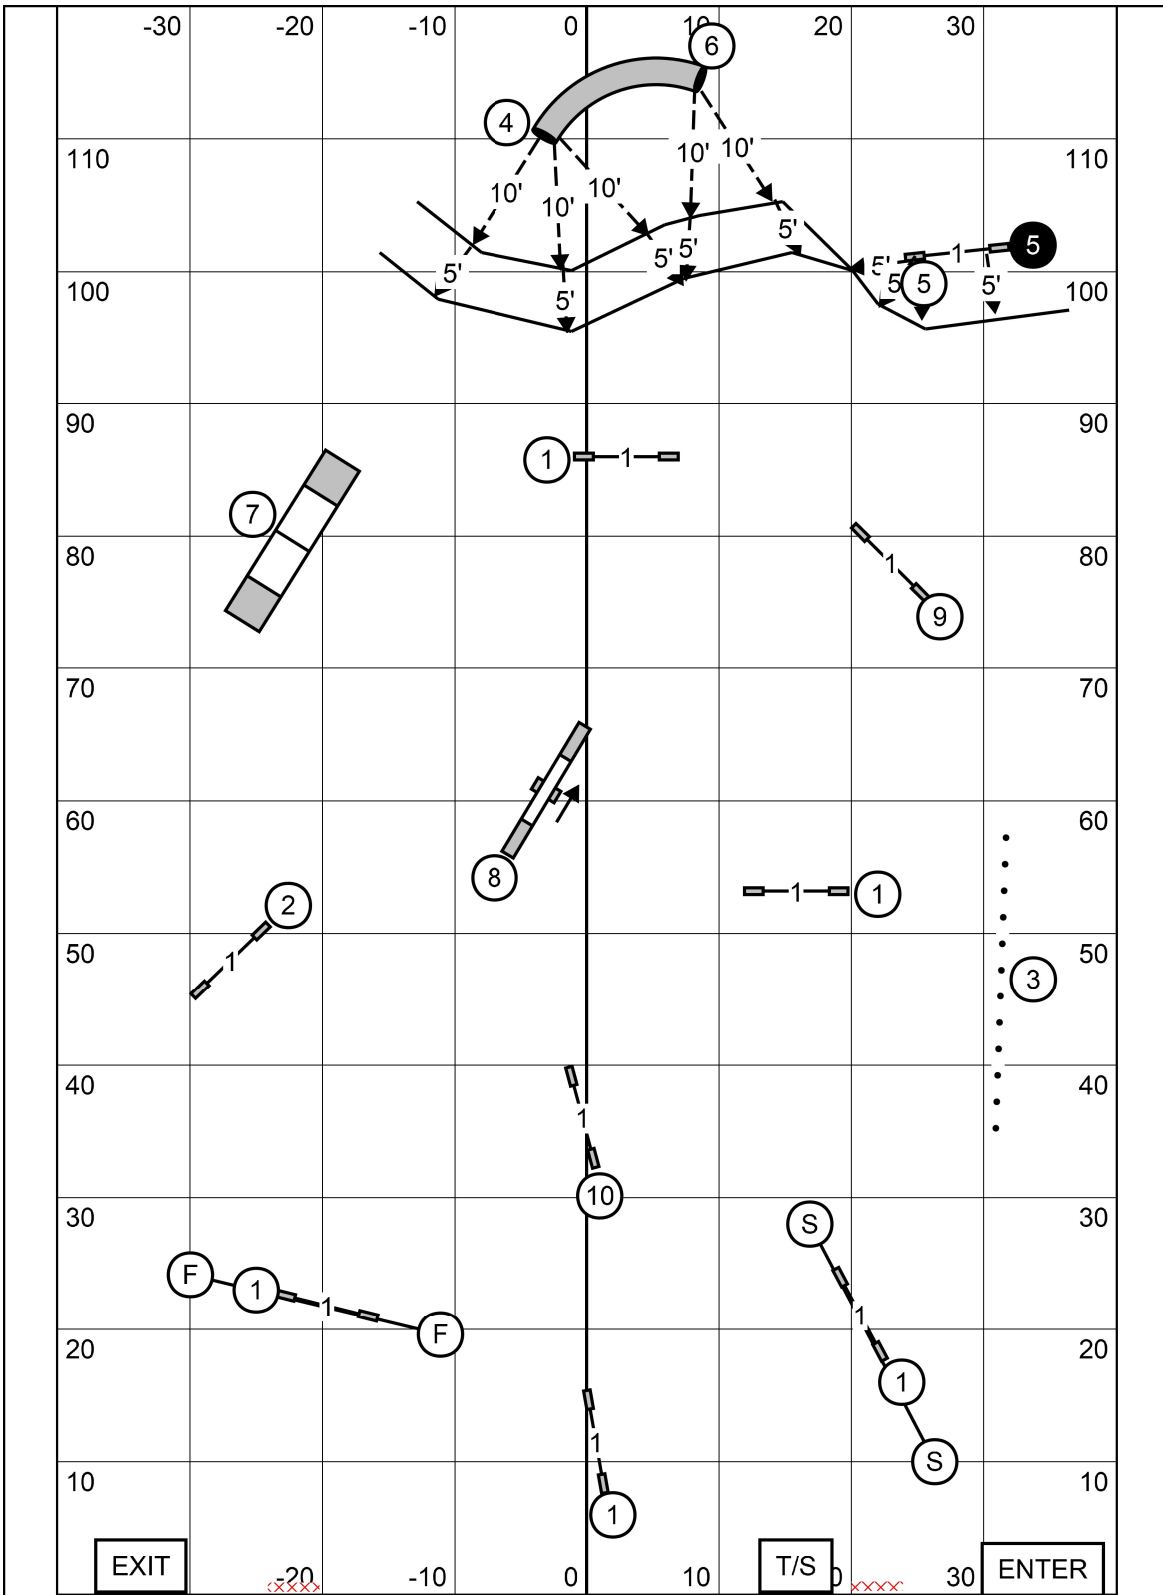

XXXX

ENTER

**OPEN JWW**  
 Central New York Shetland Sheepdog Club  
 Groton, NY  
 August 03, 2024  
 Designed by Zach Gulaboff Davis

EXIT

x x x x

T/S

x x x x

ENTER

**NOVICE JWW**  
 Central New York Shetland Sheepdog Club  
 Groton, NY  
 August 03, 2024  
 Designed by Zach Gulaboff Davis

**SEND:**

**E/M:** 4 - 5 - 6 (Note: 5 is a backside)  
**Open:** 5 - 6 or 4 - 5 (5 - 15' line; in flow)  
**Novice:** 5 - 6 or 4 - 5 (5 - 10' line; in flow)

**Note:** Black circle on #5 indicates it may be taken either direction in flow in O/N.

**FAST**  
 Central New York Shetland Sheepdog Club  
 Groton, NY  
 August 03, 2024  
 Designed by Zach Gulaboff Davis