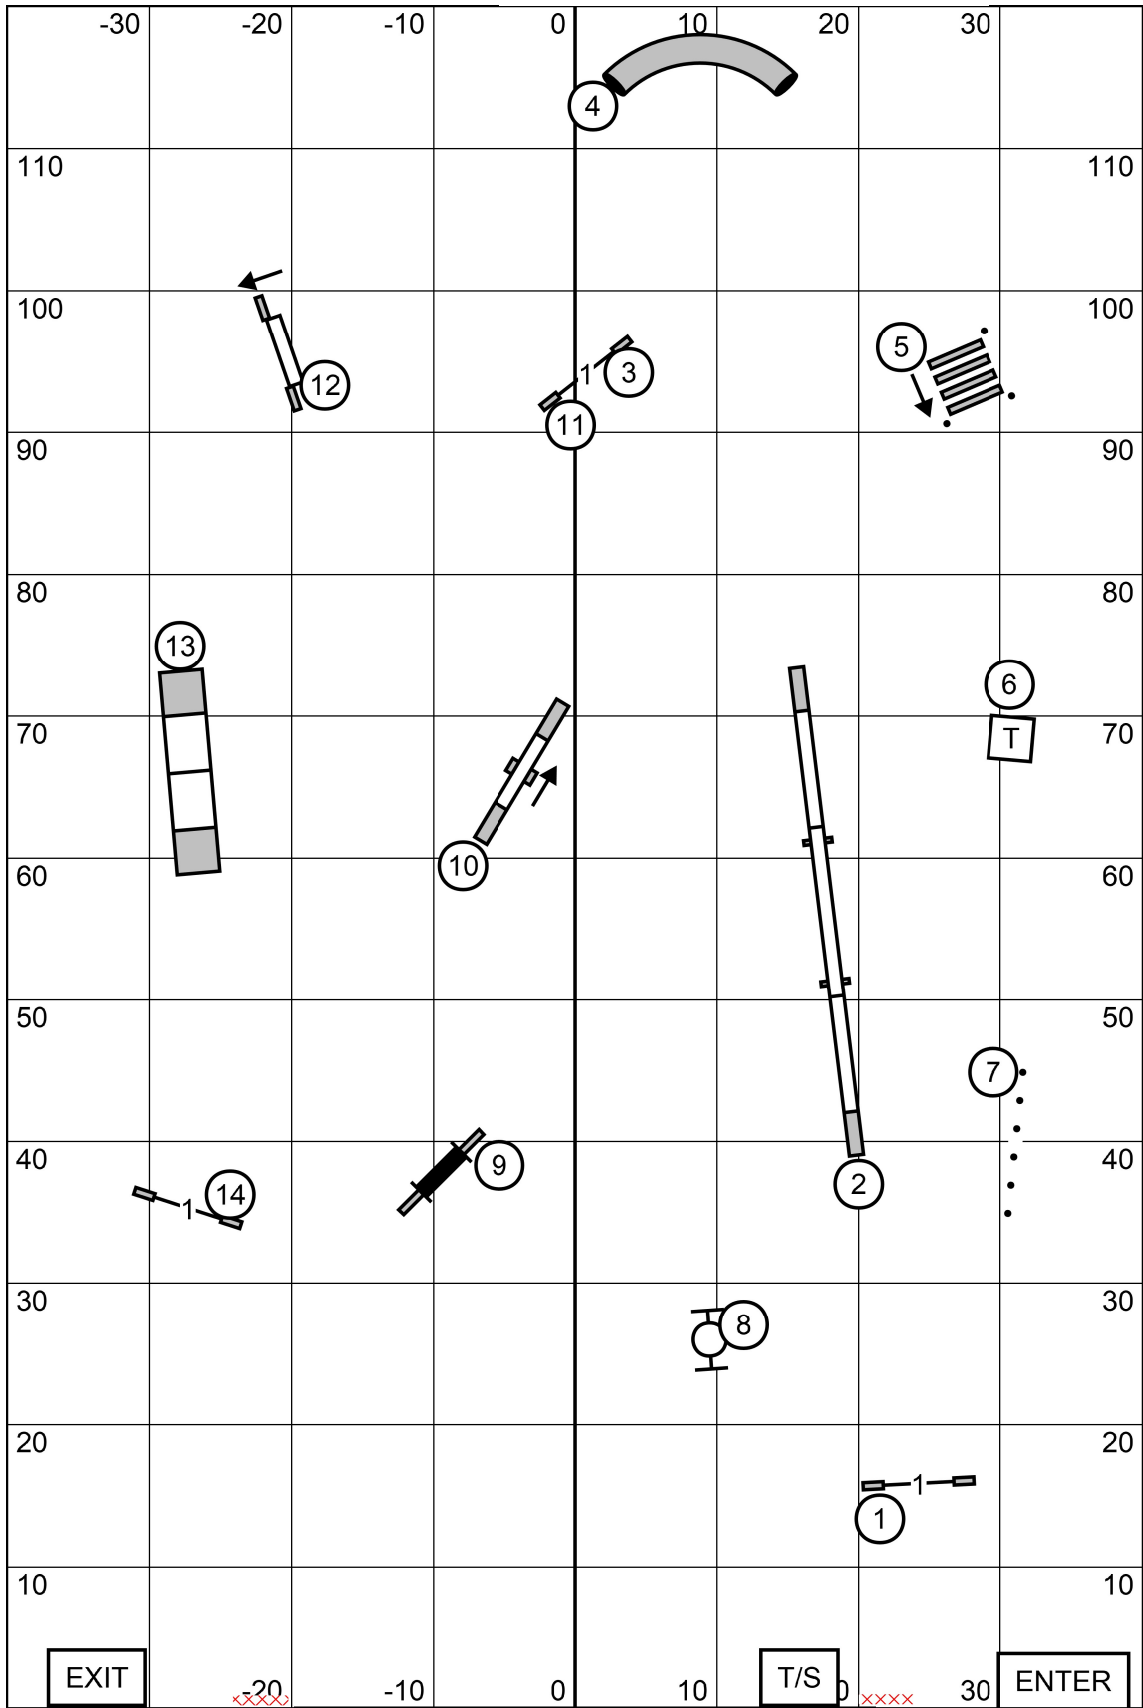

EXIT

XXXX

-10

0

10

T/S

XXXX

30

ENTER

NOVICE STANDARD

Central New York Shetland Sheepdog Club
Groton, NY
August 03, 2024
Designed by Zach Gulaboff Davis