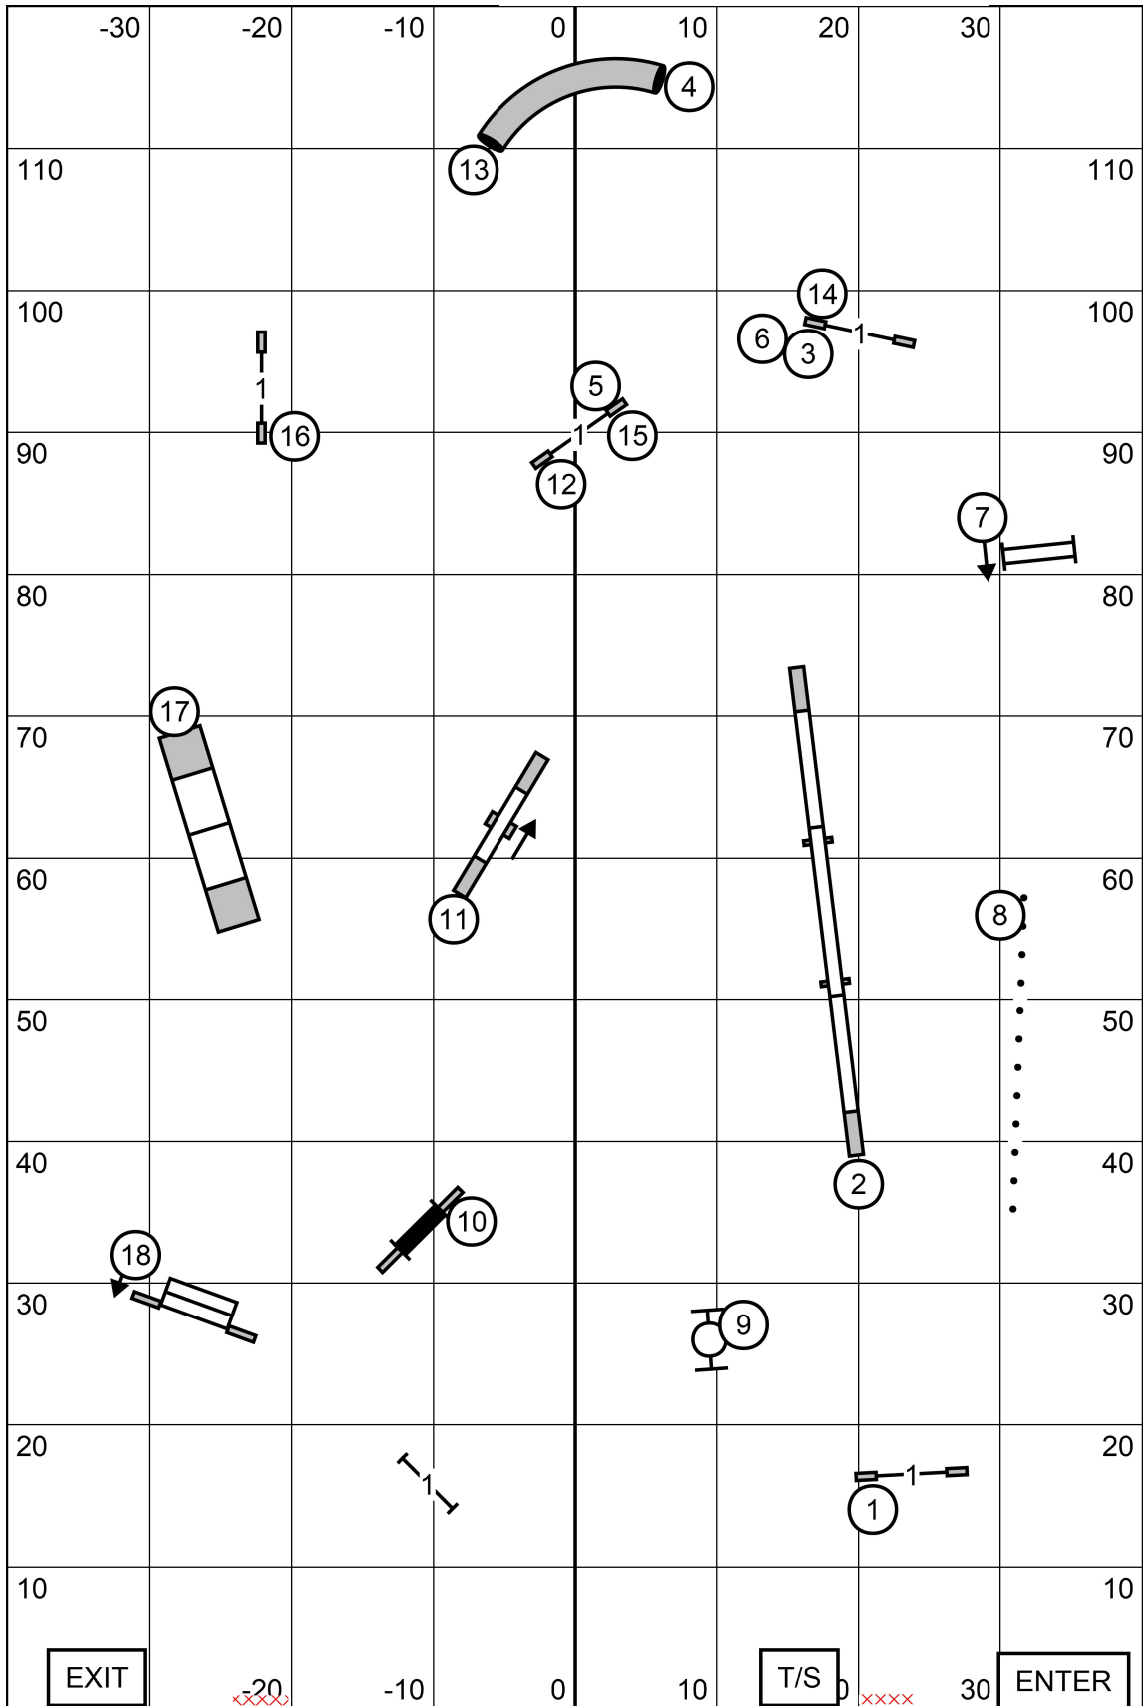

**NOVICE JWW**  
 Central New York Shetland Sheepdog Club  
 Groton, NY  
 August 03, 2024  
 Designed by Zach Gulaboff Davis

**SEND:**

**E/M:** 4 - 5 - 6 (Note: 5 is a backside)  
**Open:** 5 - 6 or 4 - 5 (5 - 15' line; in flow)  
**Novice:** 5 - 6 or 4 - 5 (5 - 10' line; in flow)

**Note:** Black circle on #5 indicates it may be taken either direction in flow in O/N.

**FAST**  
 Central New York Shetland Sheepdog Club  
 Groton, NY  
 August 03, 2024  
 Designed by Zach Gulaboff Davis