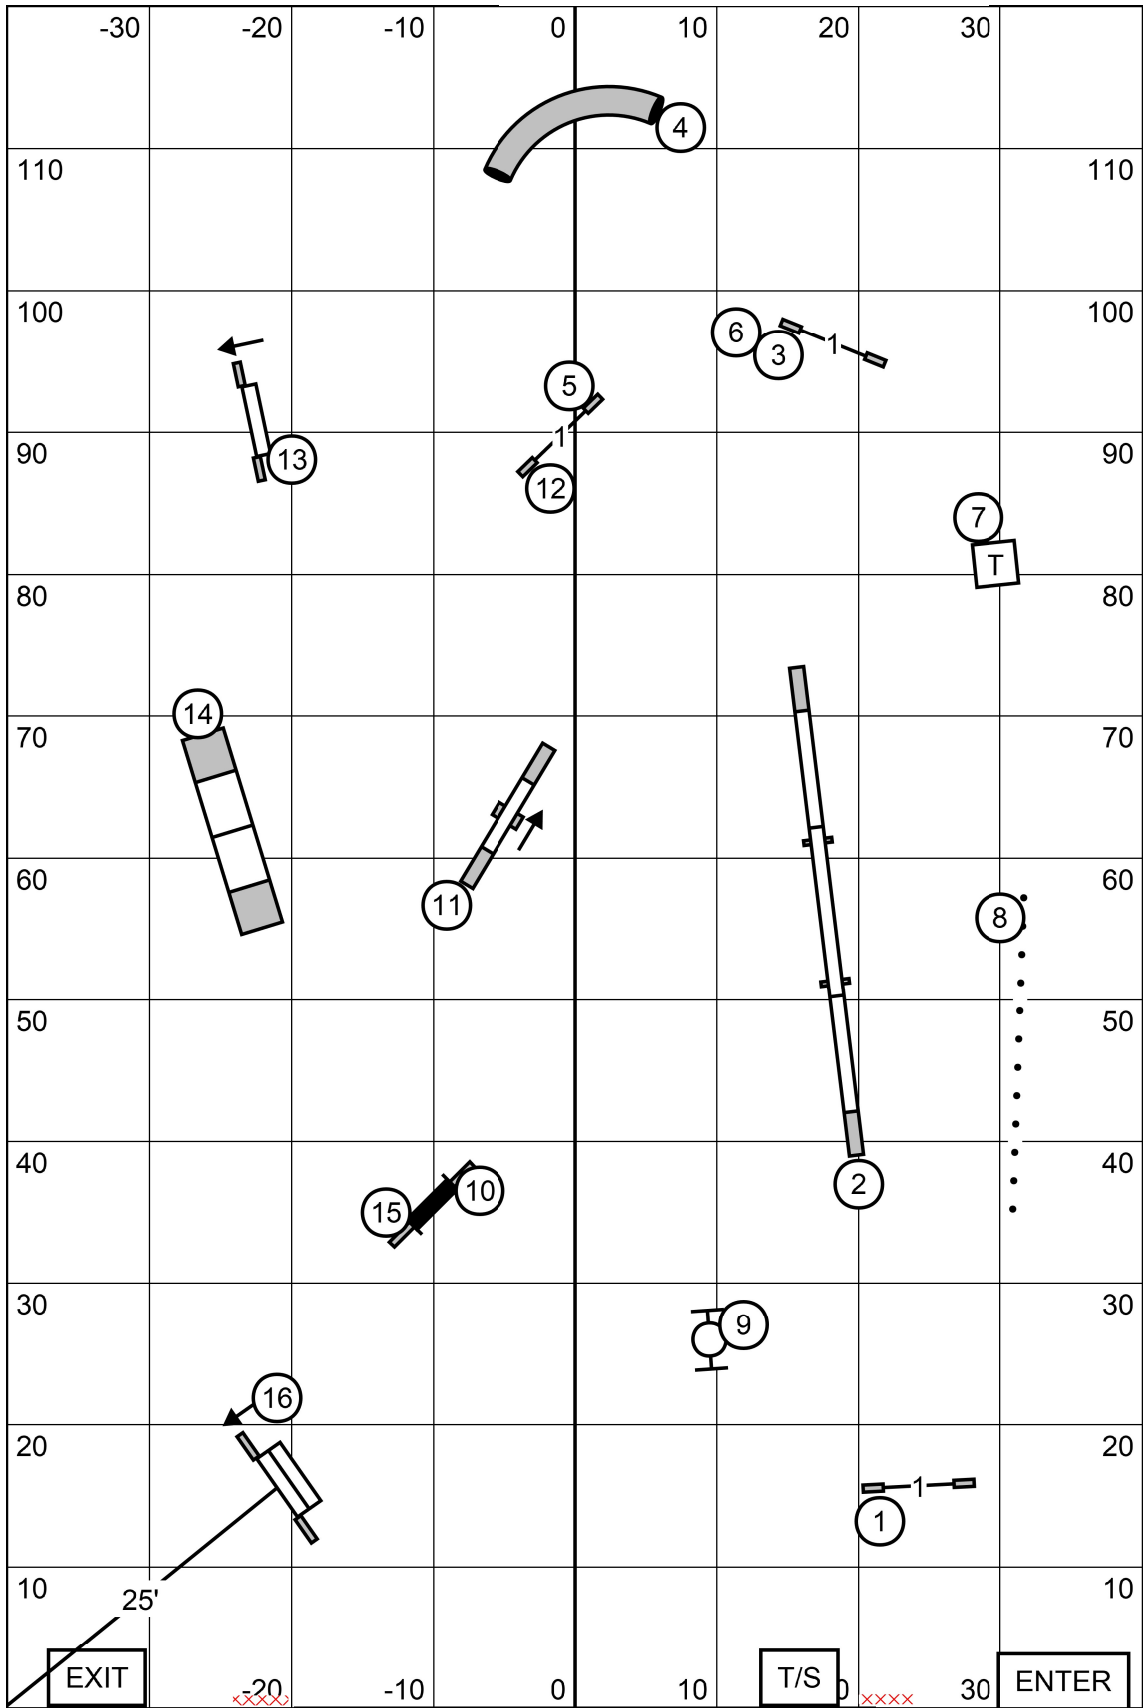

OPEN STANDARD
Central New York Shetland Sheepdog Club
Groton, NY
August 03, 2024
Designed by Zach Gulaboff Davis