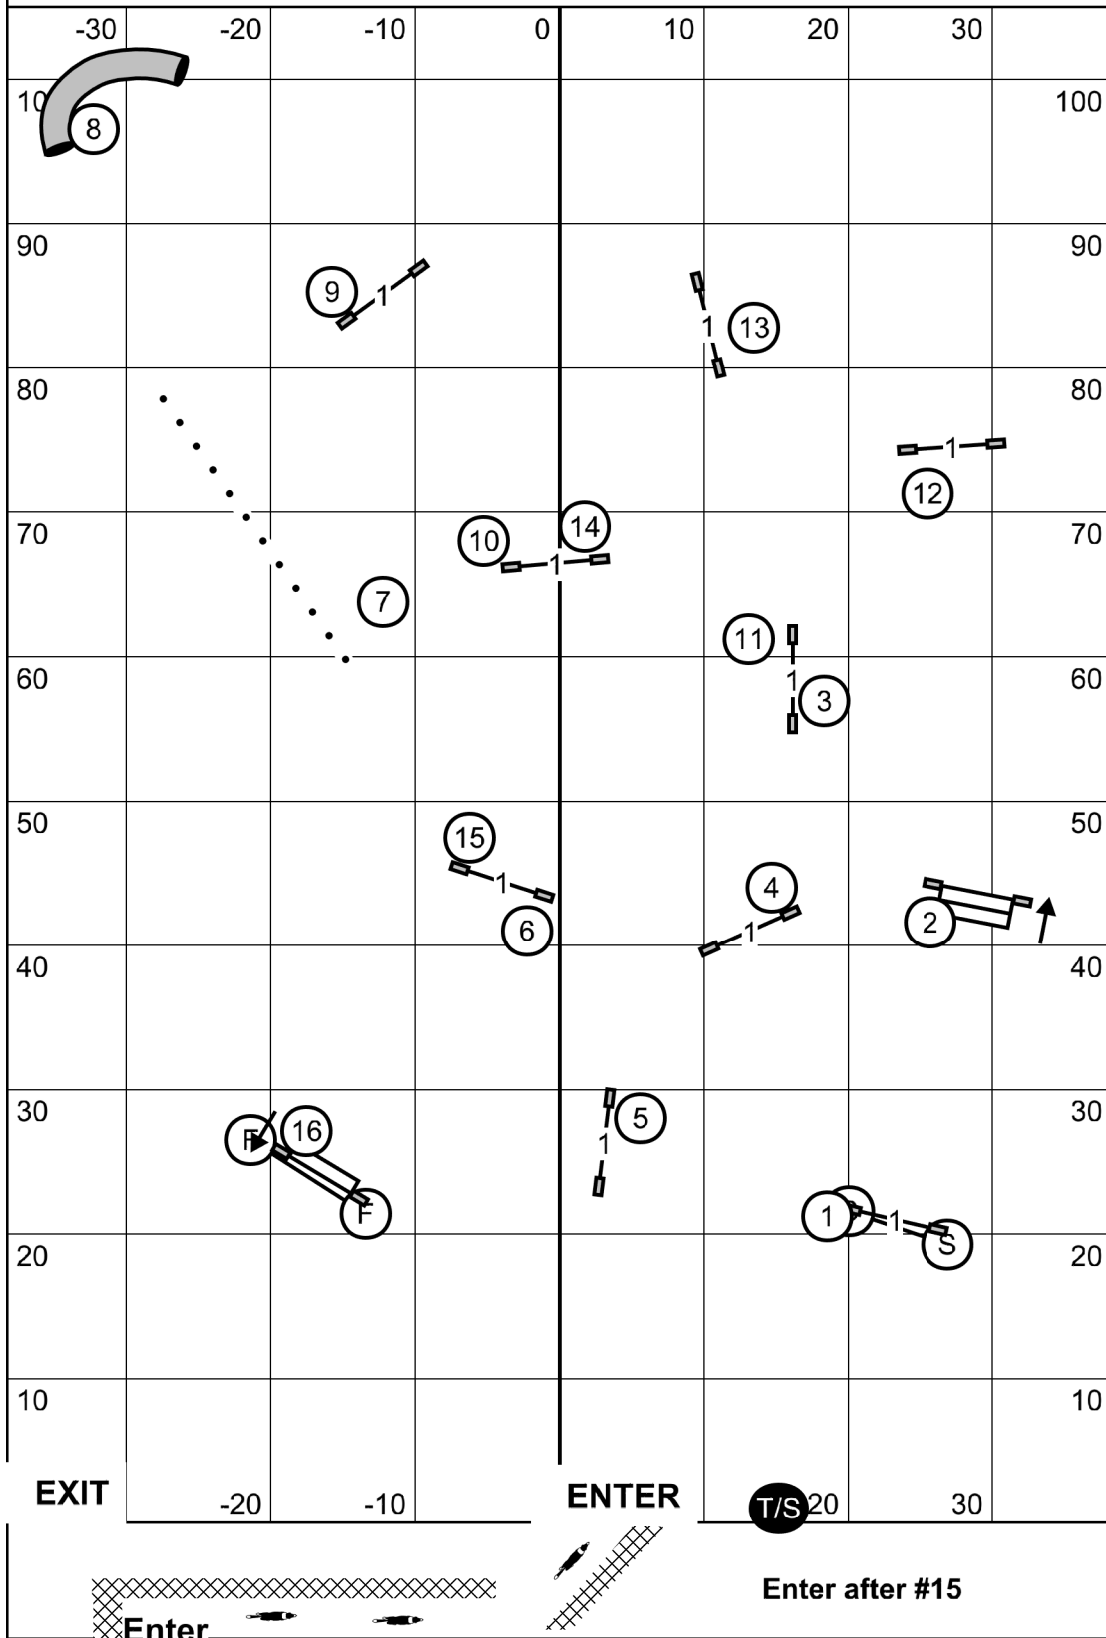

Central New England Brittany Club
 Agility Trial - American K9 Country
 Amherst, New Hampshire
 Friday, August 9, 2024

Master Excellent JWW

Ring: 76.5' X 105'
 Indoors on Turf

Judge: Candy Nettles

Central New England Brittany Club
 Agility Trial - American K9 Country
 Amherst, New Hampshire
 Friday, August 9, 2024

Open JWW
 Ring: 76.5' X 105'
 Indoors on Turf

Judge: Candy Nettles

Central New England Brittany Club
 Agility Trial - American K9 Country
 Amherst, New Hampshire
 Friday, August 9, 2024

Novice JWW
 Ring: 76.5' X 105'
 Indoors on Turf

Judge: Candy Nettles

EXIT

ENTER

T/S

Enter after #15

Central New England Brittany Club
 Agility Trial - American K9 Country
 Amherst, New Hampshire
 Friday, August 9, 2024

Fast (All Levels)
 Ring: 76.5' X 105'
 Indoors on Turf

Central New England Brittany Club
 Agility Trial - American K9 Country
 Amherst, New Hampshire
 Friday, August 9, 2024

Master Excellent Standard

Ring: 76.5' X 105'
 Indoors on Turf

Judge: Candy Nettles

EXIT