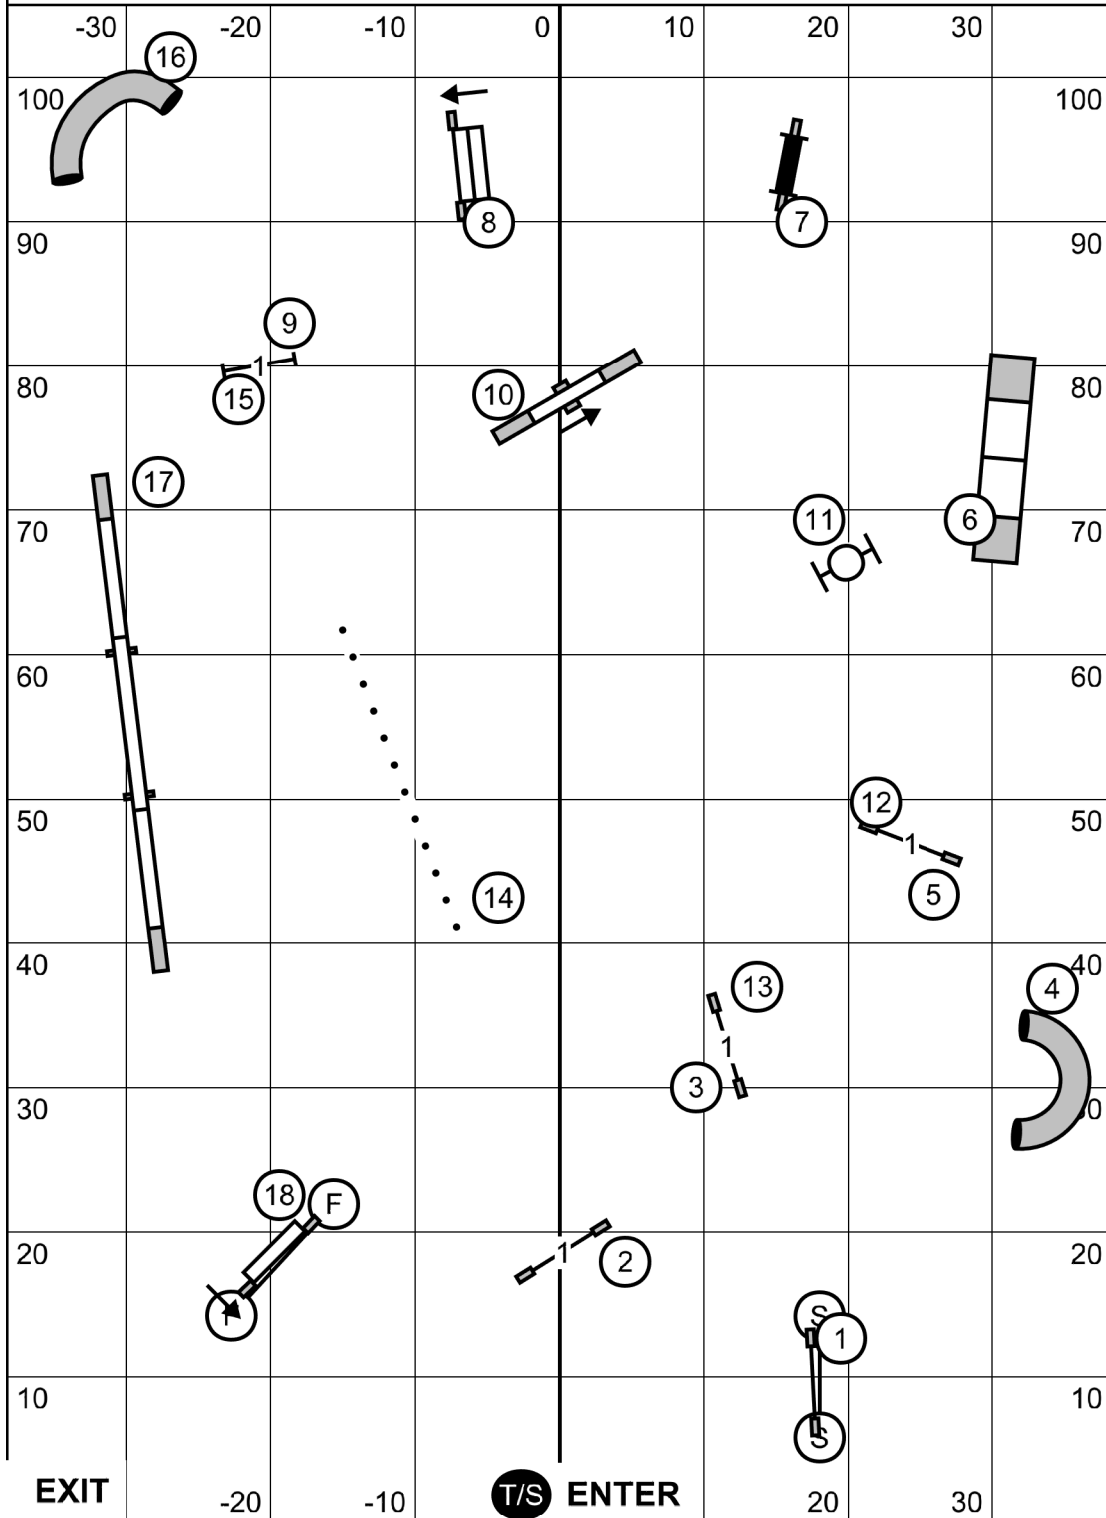

Judge: Candy Nettles

EXIT

ENTER

T/S

Enter after #15

Central New England Brittany Club
 Agility Trial - American K9 Country
 Amherst, New Hampshire
 Friday, August 9, 2024

Fast (All Levels)
 Ring: 76.5' X 105'
 Indoors on Turf

Judge: Candy Nettles

Excellent = 6-7-2 = 15 Pts + Bonus (20 Pts) = 35Pts, Need 60 Pts to Q

Open Send = 6-7-2 = 15 Pts, + Bonus (20 Pts) = 35 Pts, Need 55 Pts to Q

Novice Send = 6-7 = 13 Pts, + Bonus 20Pts = 33 Pts, 50 Pts Needed to Q

Central New England Brittany Club
 Agility Trial - American K9 Country
 Amherst, New Hampshire
 Friday, August 9, 2024

Master Excellent Standard

Ring: 76.5' X 105'
 Indoors on Turf

Judge: Candy Nettles

EXIT

T/S ENTER

Enter at #17

Central New England Brittany Club
Agility Trial - American K9 Country
Amherst, New Hampshire
Friday, August 9, 2024

Open Standard
Ring: 76.5' X 105'
Indoors on Turf

Judge: Candy Nettles