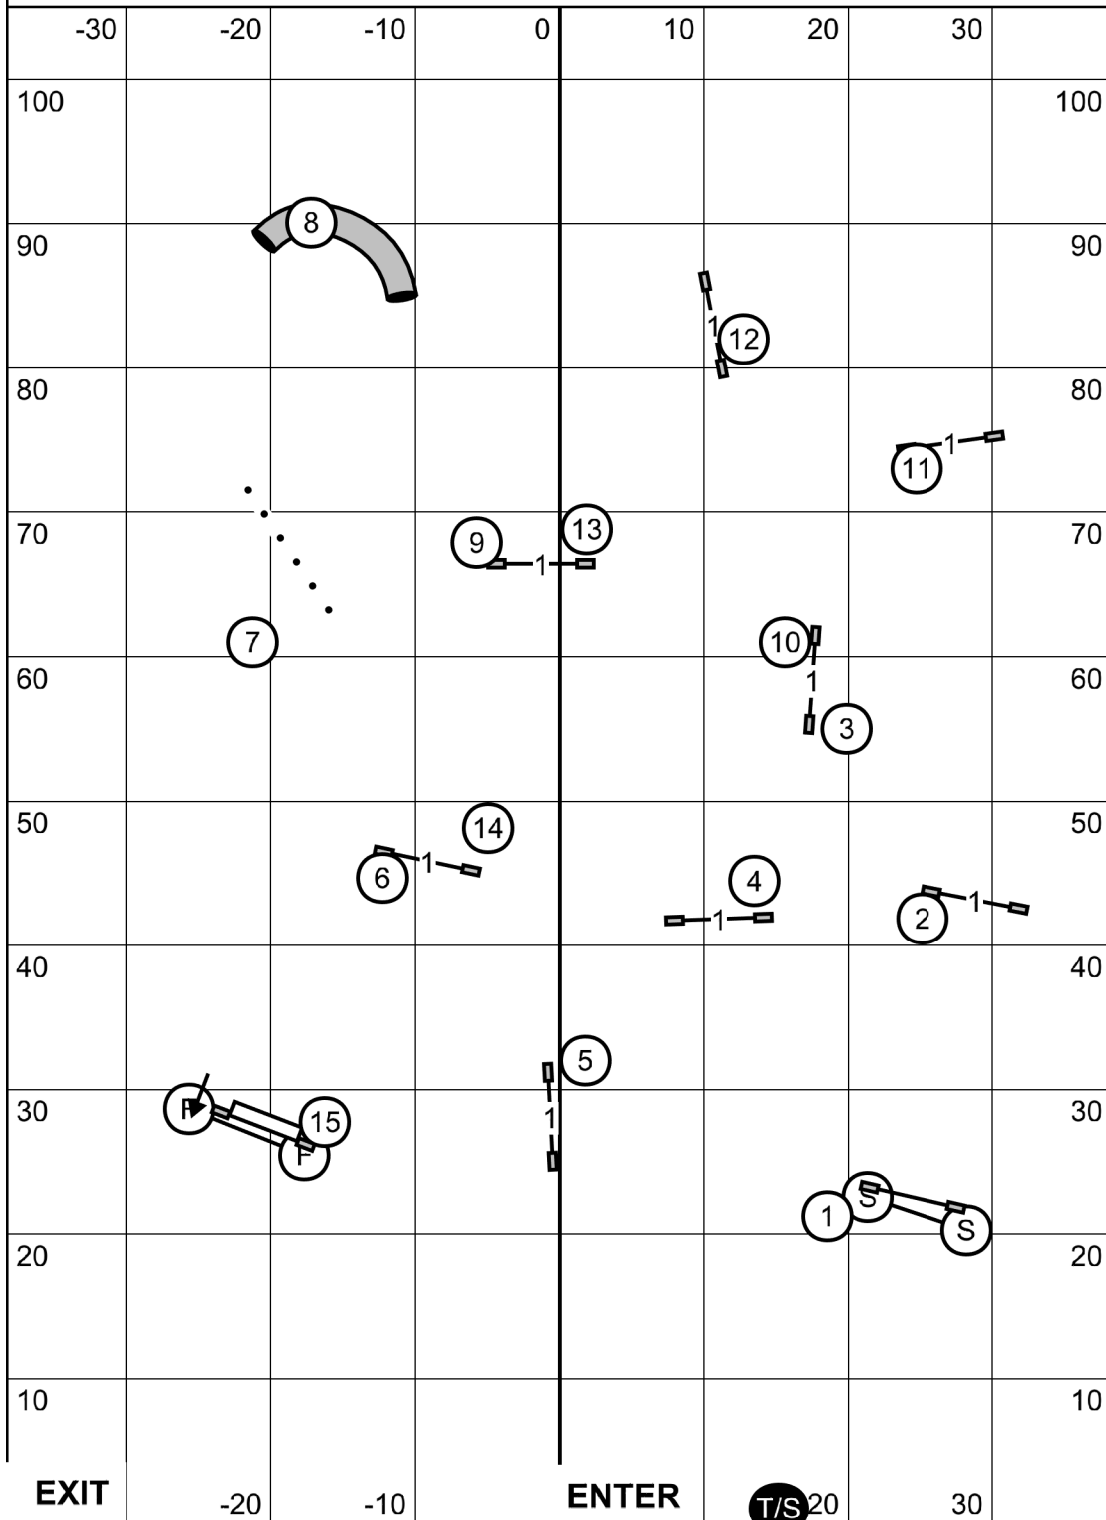

Central New England Brittany Club
 Agility Trial - American K9 Country
 Amherst, New Hampshire
 Friday, August 9, 2024

Master Excellent JWW

Ring: 76.5' X 105'
 Indoors on Turf

Judge: Candy Nettles

Central New England Brittany Club
 Agility Trial - American K9 Country
 Amherst, New Hampshire
 Friday, August 9, 2024

Open JWW
 Ring: 76.5' X 105'
 Indoors on Turf

Judge: Candy Nettles

Central New England Brittany Club
 Agility Trial - American K9 Country
 Amherst, New Hampshire
 Friday, August 9, 2024

Novice JWW
 Ring: 76.5' X 105'
 Indoors on Turf

Judge: Candy Nettles

EXIT

ENTER

T/S

Enter after #15

Central New England Brittany Club
 Agility Trial - American K9 Country
 Amherst, New Hampshire
 Friday, August 9, 2024

Fast (All Levels)
 Ring: 76.5' X 105'
 Indoors on Turf

Central New England Brittany Club
 Agility Trial - American K9 Country
 Amherst, New Hampshire
 Friday, August 9, 2024

Master Excellent Standard

Ring: 76.5' X 105'
 Indoors on Turf

Judge: Candy Nettles

EXIT