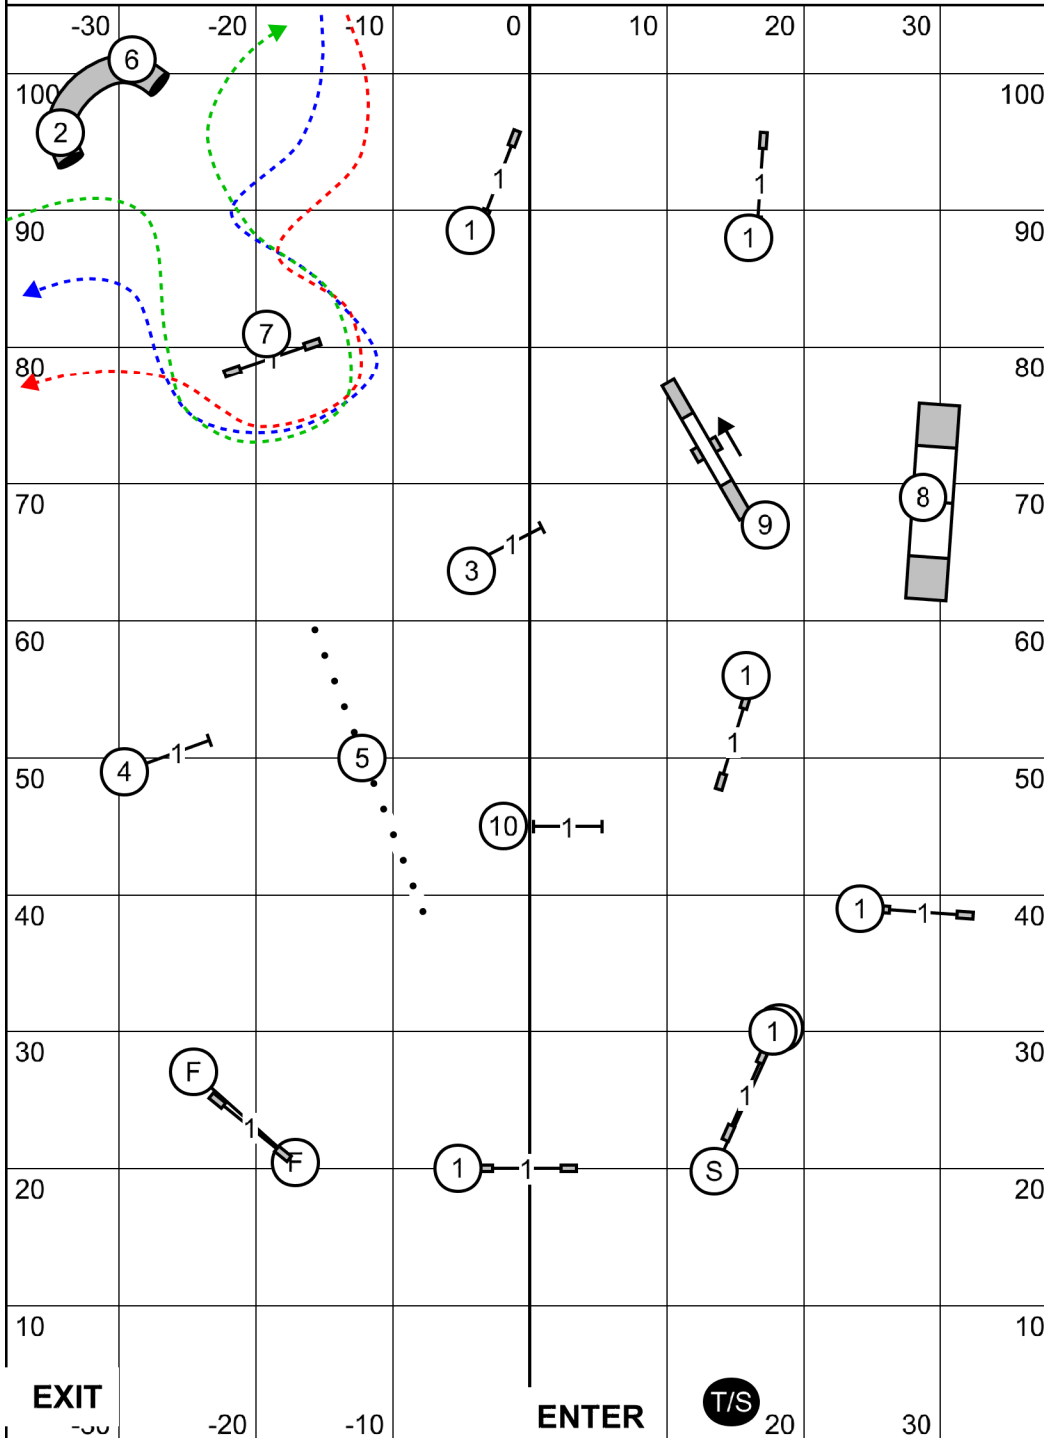

Central New England Brittany Club
Agility Trial - American K9 Country
Amherst, New Hampshire
Friday, August 9, 2024

Fast (All Levels)
Ring: 76.5' X 105'
Indoors on Turf

Judge: Candy Nettles

Excellent = 6-7-2 = 15 Pts + Bonus (20 Pts) = 35Pts, Need 60 Pts to Q

Open Send = 6-7-2 = 15 Pts, + Bonus (20 Pts) = 35 Pts, Need 55 Pts to Q

Novice Send = 6-7 = 13 Pts, + Bonus 20Pts = 33 Pts, 50 Pts Needed to Q