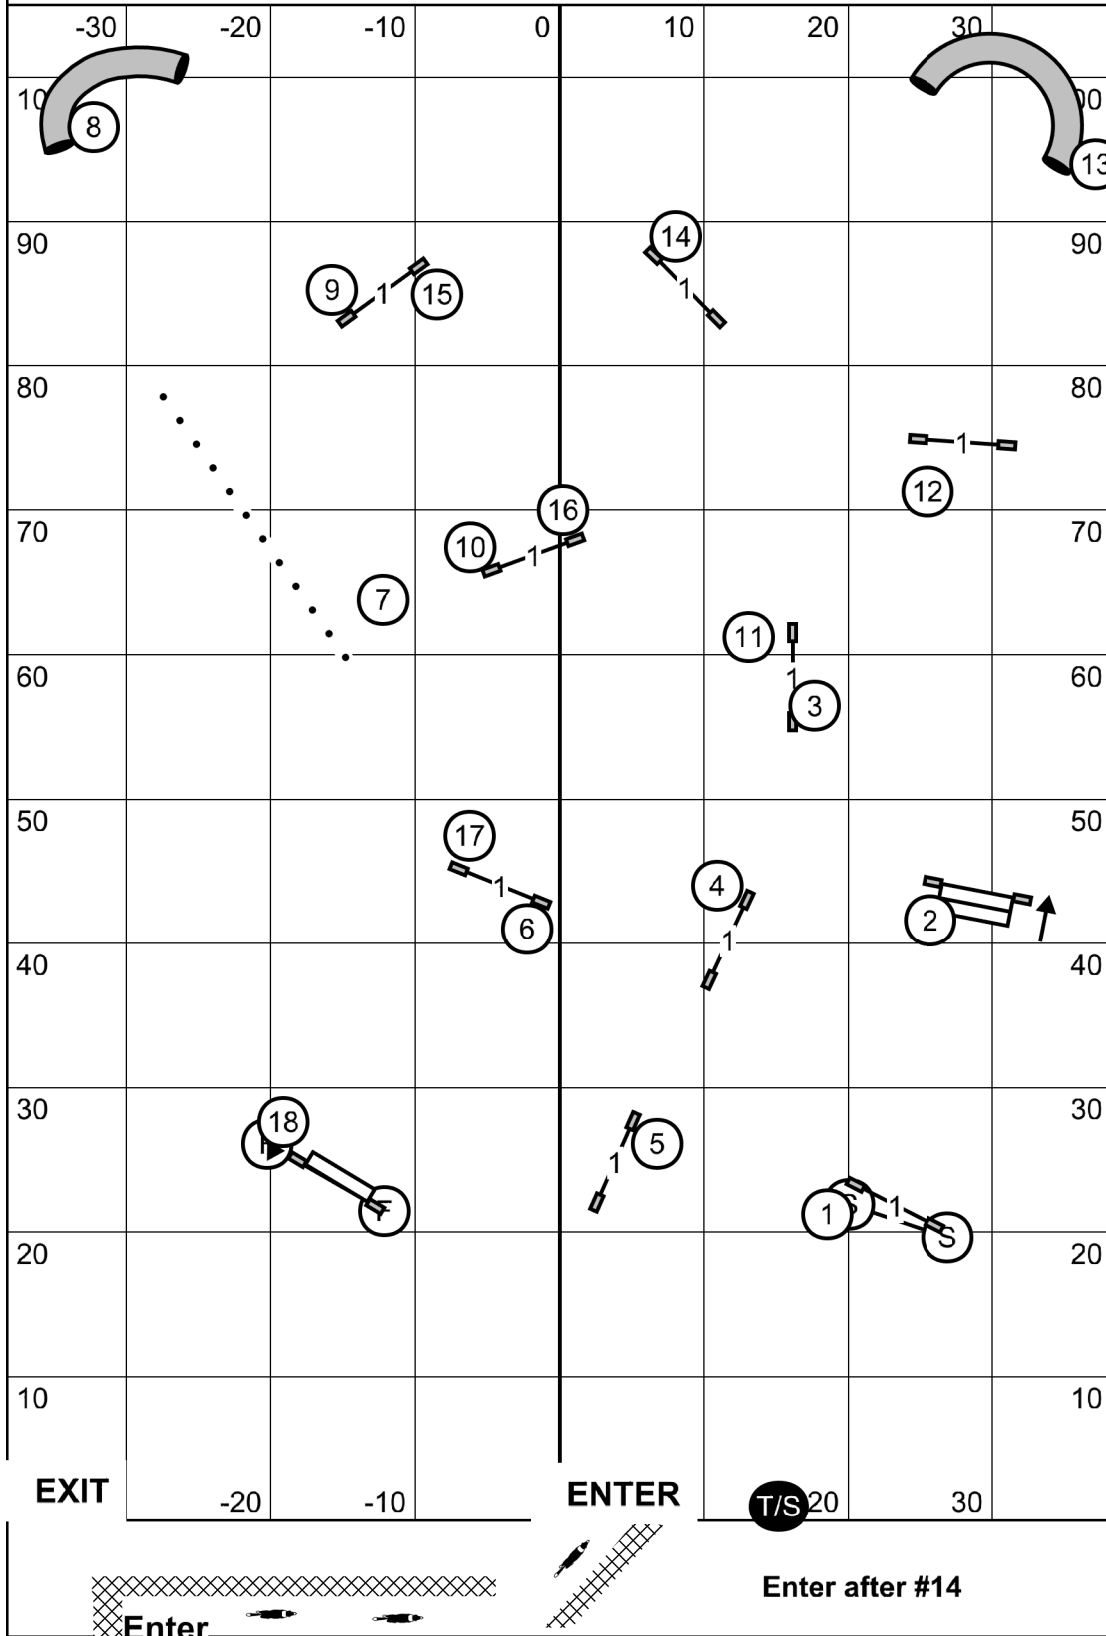

Central New England Brittany Club
 Agility Trial - American K9 Country
 Amherst, New Hampshire
 Friday, August 9, 2024

Master Excellent JWW

Ring: 76.5' X 105'
 Indoors on Turf

Judge: Candy Nettles

Central New England Brittany Club
 Agility Trial - American K9 Country
 Amherst, New Hampshire
 Friday, August 9, 2024

Open JWW
 Ring: 76.5' X 105'
 Indoors on Turf

Judge: Candy Nettles

Central New England Brittany Club
 Agility Trial - American K9 Country
 Amherst, New Hampshire
 Friday, August 9, 2024

Novice JWW
 Ring: 76.5' X 105'
 Indoors on Turf

Judge: Candy Nettles

EXIT

ENTER

T/S

Enter after #15

Central New England Brittany Club
 Agility Trial - American K9 Country
 Amherst, New Hampshire
 Friday, August 9, 2024

Fast (All Levels)
 Ring: 76.5' X 105'
 Indoors on Turf

Central New England Brittany Club
 Agility Trial - American K9 Country
 Amherst, New Hampshire
 Friday, August 9, 2024

Master Excellent Standard

Ring: 76.5' X 105'
 Indoors on Turf

Judge: Candy Nettles

EXIT