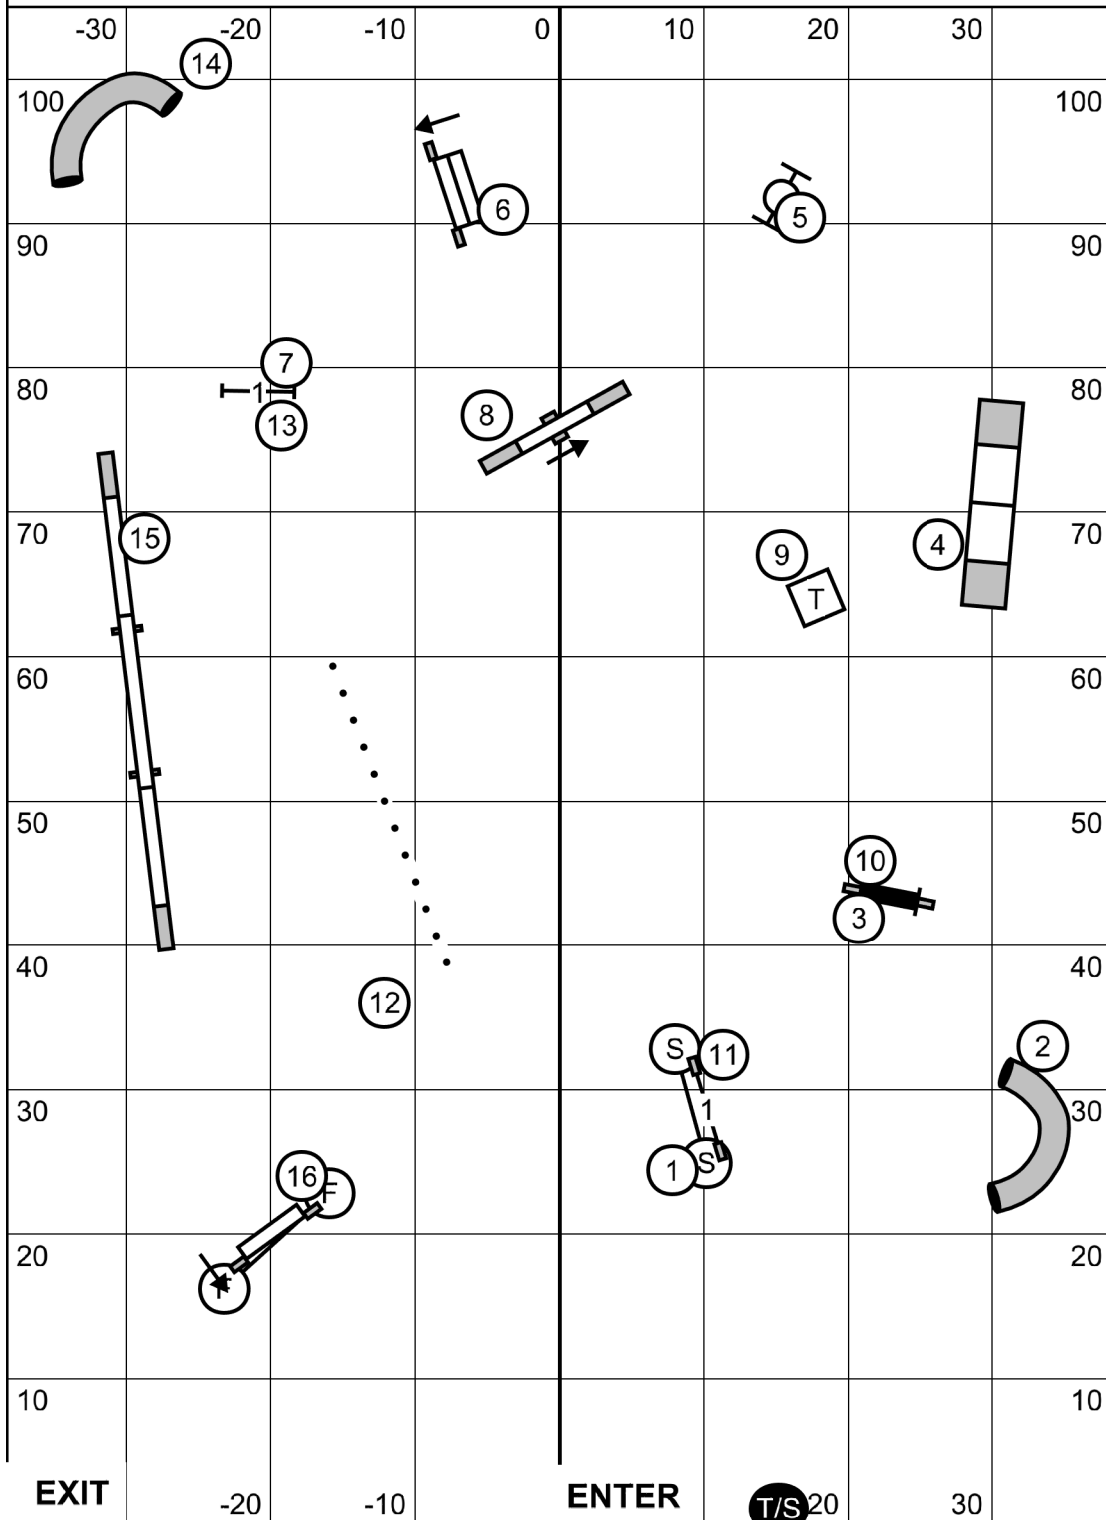

Judge: Candy Nettles

EXIT

ENTER

T/S

Enter after #15

Central New England Brittany Club
 Agility Trial - American K9 Country
 Amherst, New Hampshire
 Friday, August 9, 2024

Fast (All Levels)
 Ring: 76.5' X 105'
 Indoors on Turf

Central New England Brittany Club
 Agility Trial - American K9 Country
 Amherst, New Hampshire
 Friday, August 9, 2024

Master Excellent Standard

Ring: 76.5' X 105'
 Indoors on Turf

Judge: Candy Nettles

EXIT

T/S ENTER

Enter at #17

Central New England Brittany Club
Agility Trial - American K9 Country
Amherst, New Hampshire
Friday, August 9, 2024

Open Standard
Ring: 76.5' X 105'
Indoors on Turf

Judge: Candy Nettles

EXIT

ENTER

T/S 20

Enter after #16

Central New England Brittany Club
Agility Trial - American K9 Country
Amherst, New Hampshire
Friday, August 9, 2024

Novice Standard
Ring: 76.5' X 105'
Indoors on Turf

Judge: Candy Nettles