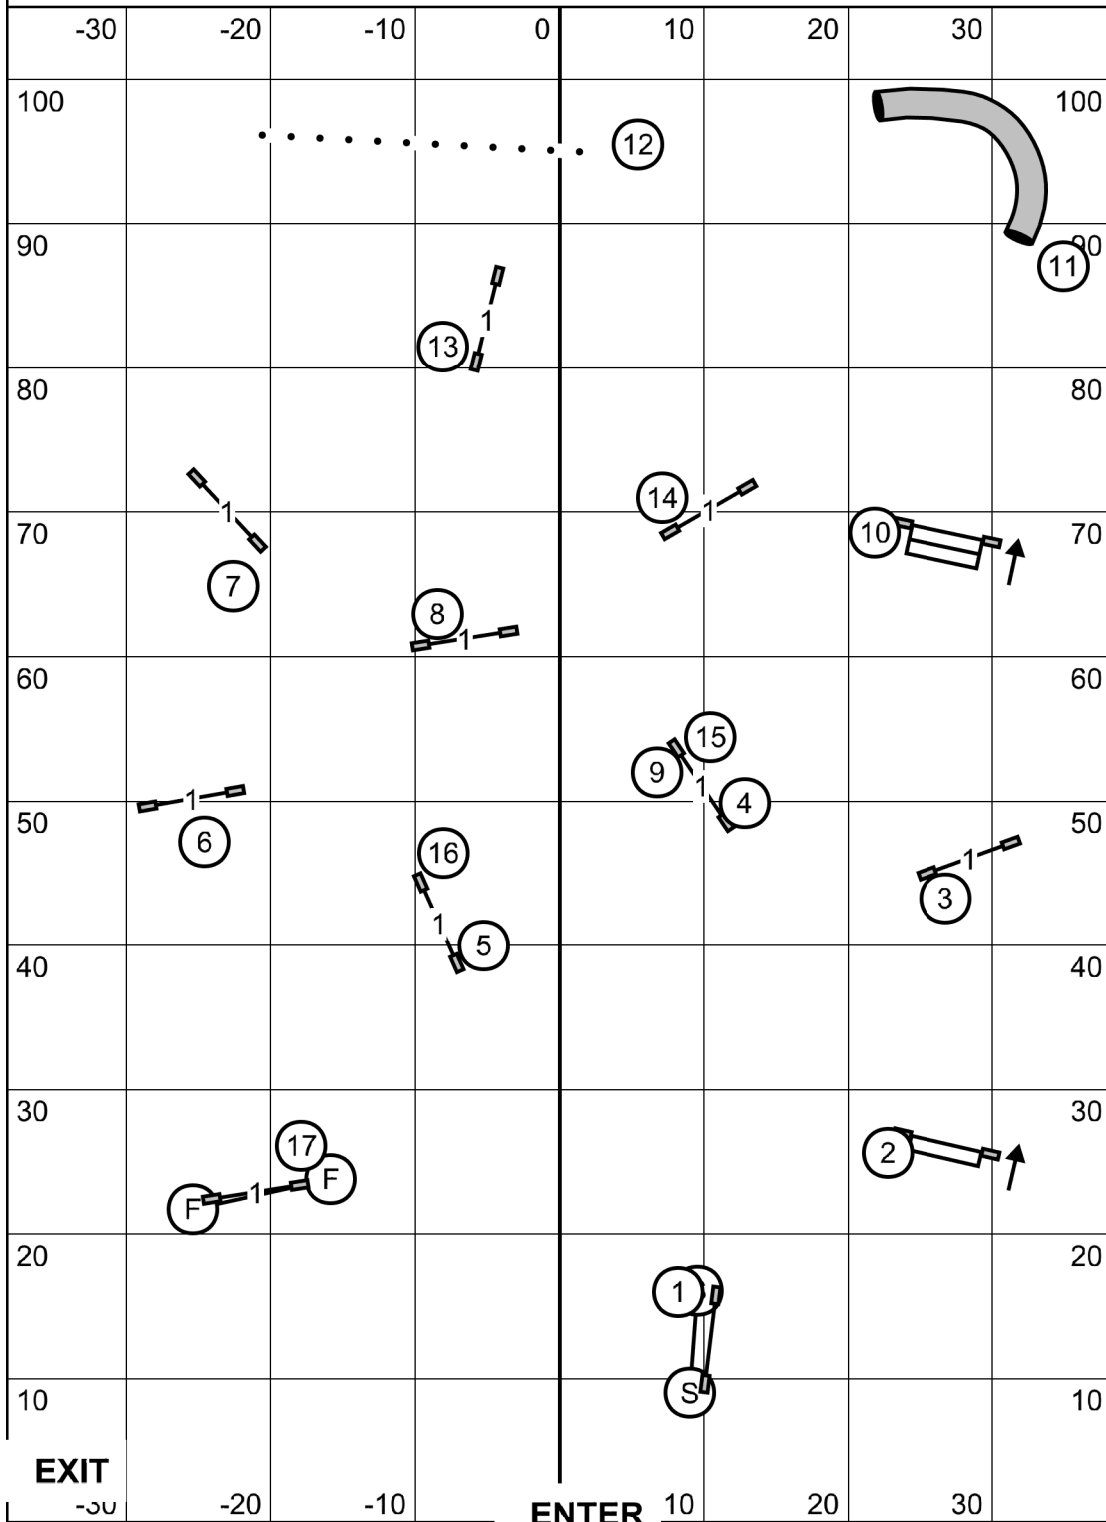

Master Excellent Standard
 Ring: 76.5' X 105'
 Indoors on Turf
 Judge: Candy Nettles

EXIT

ENTER

T/S

Enter at #16

Collie Club of America
 Agility Trial - American K9 Country
 Amherst, New Hampshire
 Saturday, August 9, 2024

Open Standard
 Ring: 76.5' X 105'
 Indoors on Turf

Judge: Candy Nettles

EXIT

ENTER

T/S

Enter at #15

Collie Club of America
 Agility Trial - American K9 Country
 Amherst, New Hampshire
 Saturday, August 9, 2024

Novice Standard
 Ring: 76.5' X 105'
 Indoors on Turf

Judge: Candy Nettles

Enter

ENTER

Enter at #14

Collie Club of America
 Agility Trial - American K9 Country
 Amherst, New Hampshire
 Saturday, August 9, 2024

Open JWW
 Ring: 76.5' X 105'
 Indoors on Turf

Judge: Candy Nettles

EXIT

ENTER

Enter at #14

Collie Club of America
 Agility Trial - American K9 Country
 Amherst, New Hampshire
 Saturday, August 9, 2024

Novice JWW
 Ring: 76.5' X 105'
 Indoors on Turf