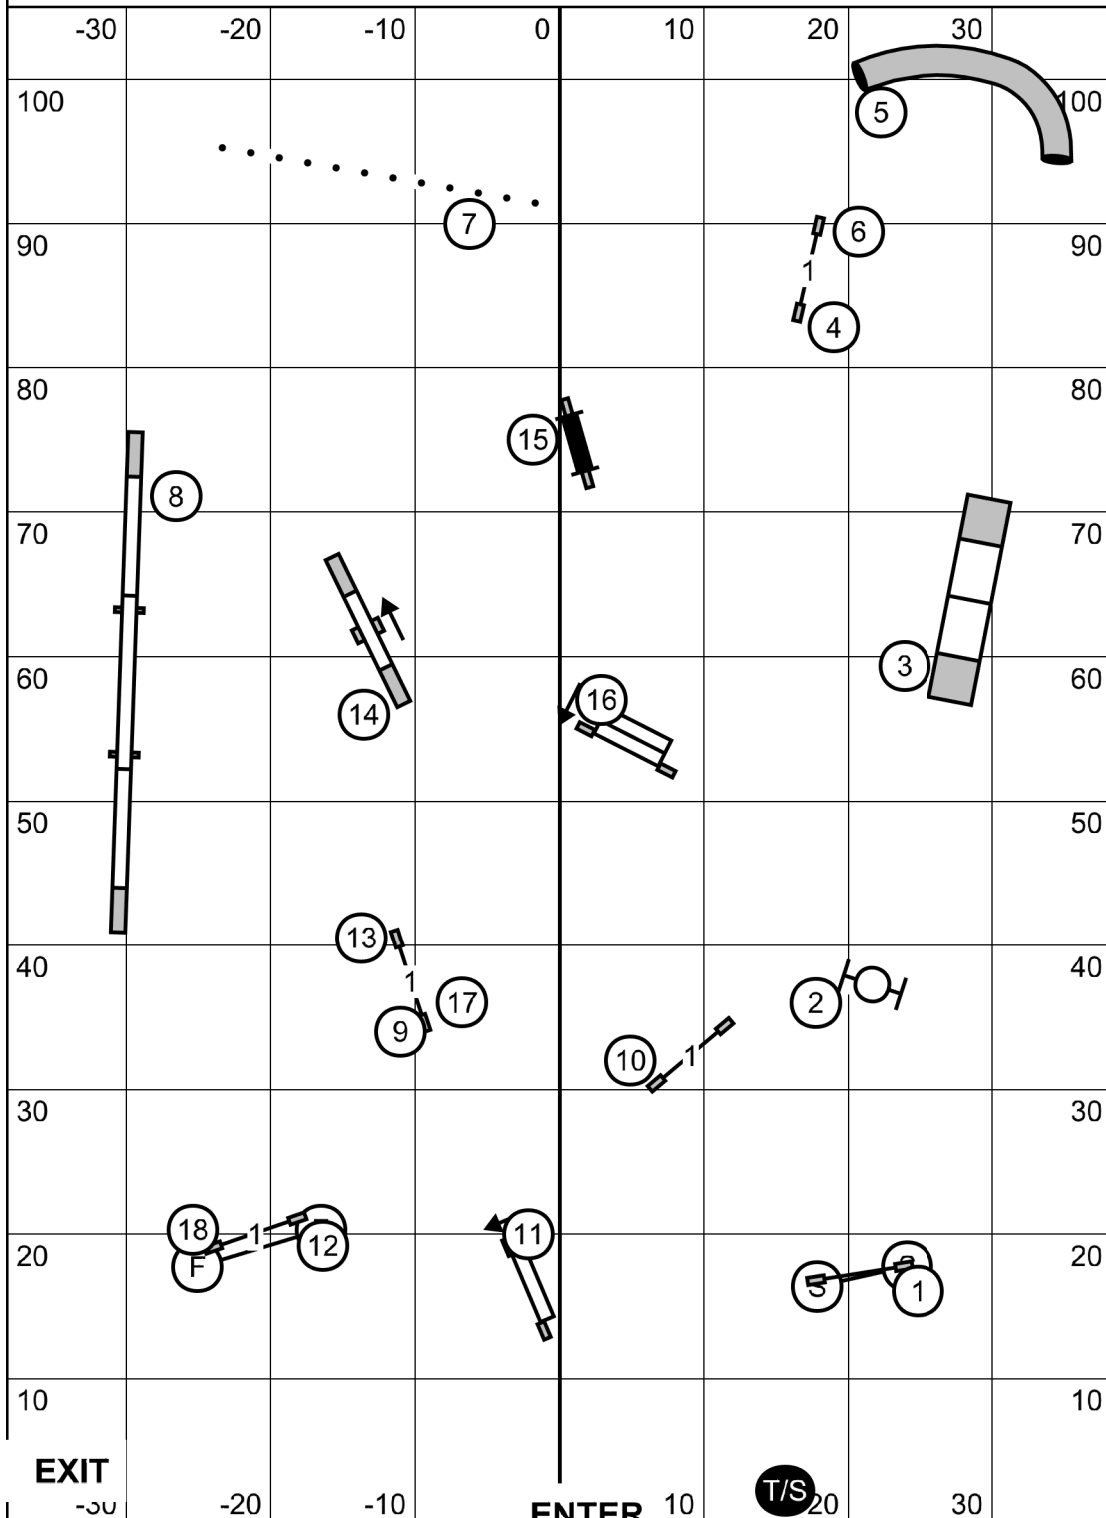

Collie Club of America
 Agility Trial - American K9 Country
 Amherst, New Hampshire
 Saturday, August 9, 2024

FAST (All Levels)
 Ring: 76.5' X 105'
 Indoors on Turf

Judge: Candy Nettles

Excellent Send + 4-5-6 or 6-5-4 = 15Pts, + Bonus (20Pts) = 35 Pts

Open Send = 4-5-6 or 6-5-4 = 15 Pts + Bonus (20 Pts) = 35 Pts

Novice Send = 6-9a = 15 Pts, Plus Bonus (20 Pts) = 35Pts

Qualifying Score: Exc = 60, Open = 55, Novice = 50

Collie Club of America
 Agility Trial - American K9 Country
 Amherst, New Hampshire
 Saturday, August 9, 2024

Master Excellent Standard
 Ring: 76.5' X 105'
 Indoors on Turf
 Judge: Candy Nettles

EXIT

ENTER

T/S

Enter at #16

Collie Club of America
 Agility Trial - American K9 Country
 Amherst, New Hampshire
 Saturday, August 9, 2024

Open Standard
 Ring: 76.5' X 105'
 Indoors on Turf

Judge: Candy Nettles

EXIT

ENTER

T/S

Enter at #15

Collie Club of America
 Agility Trial - American K9 Country
 Amherst, New Hampshire
 Saturday, August 9, 2024