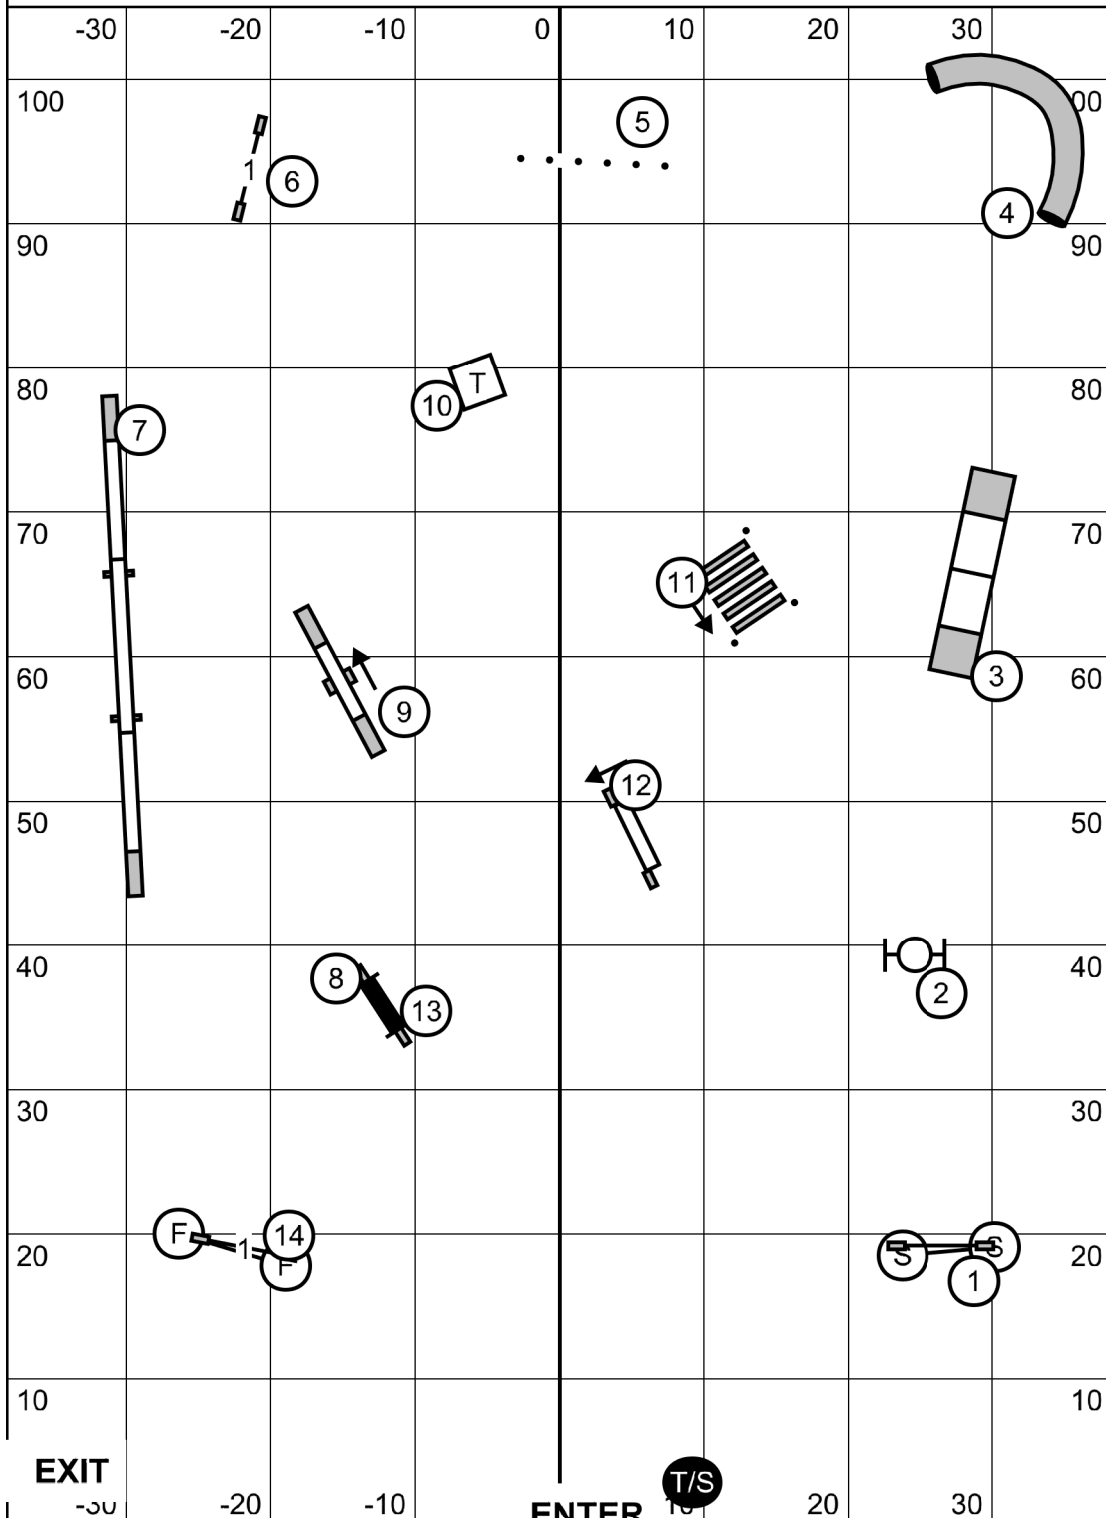

Master Excellent Standard
 Ring: 76.5' X 105'
 Indoors on Turf
 Judge: Candy Nettles

EXIT

ENTER

T/S

Enter at #16

Collie Club of America
 Agility Trial - American K9 Country
 Amherst, New Hampshire
 Saturday, August 9, 2024

Open Standard
 Ring: 76.5' X 105'
 Indoors on Turf

Judge: Candy Nettles

EXIT

ENTER

T/S

Enter at #15

Collie Club of America
 Agility Trial - American K9 Country
 Amherst, New Hampshire
 Saturday, August 9, 2024

Novice Standard
 Ring: 76.5' X 105'
 Indoors on Turf

Judge: Candy Nettles

Enter

ENTER

Enter at #14

Collie Club of America
 Agility Trial - American K9 Country
 Amherst, New Hampshire
 Saturday, August 9, 2024

Open JWW
 Ring: 76.5' X 105'
 Indoors on Turf

Judge: Candy Nettles

EXIT

ENTER

Enter at #14

Collie Club of America
 Agility Trial - American K9 Country
 Amherst, New Hampshire
 Saturday, August 9, 2024

Novice JWW
 Ring: 76.5' X 105'
 Indoors on Turf