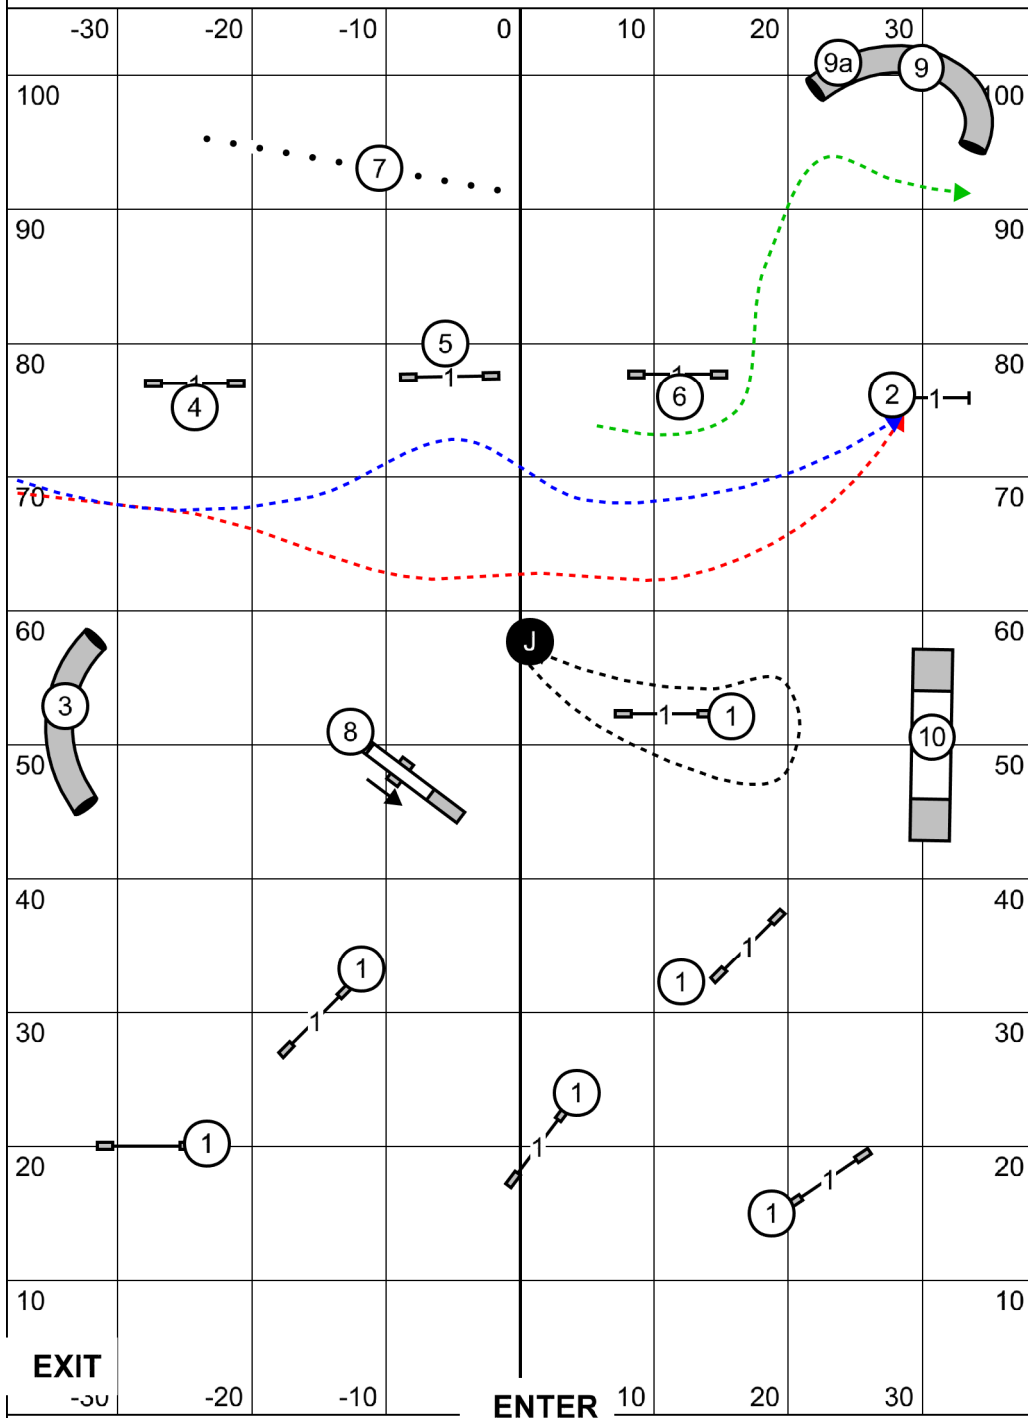

Collie Club of America
 Agility Trial - American K9 Country
 Amherst, New Hampshire
 Saturday, August 9, 2024

FAST (All Levels)
 Ring: 76.5' X 105'
 Indoors on Turf

Judge: Candy Nettles

Excellent Send + 4-5-6 or 6-5-4 = 15Pts, + Bonus (20Pts) = 35 Pts

Open Send = 4-5-6 or 6-5-4 = 15 Pts + Bonus (20 Pts) = 35 Pts

Novice Send = 6-9a = 15 Pts, Plus Bonus (20 Pts) = 35Pts

Qualifying Score: Exc = 60, Open = 55, Novice = 50

Collie Club of America
 Agility Trial - American K9 Country
 Amherst, New Hampshire
 Saturday, August 9, 2024

Master Excellent Standard
 Ring: 76.5' X 105'
 Indoors on Turf
 Judge: Candy Nettles

EXIT

ENTER

T/S

Enter at #16

Collie Club of America
 Agility Trial - American K9 Country
 Amherst, New Hampshire
 Saturday, August 9, 2024

Open Standard
 Ring: 76.5' X 105'
 Indoors on Turf

Judge: Candy Nettles

EXIT

ENTER

T/S

Enter at #15

Collie Club of America
 Agility Trial - American K9 Country
 Amherst, New Hampshire
 Saturday, August 9, 2024