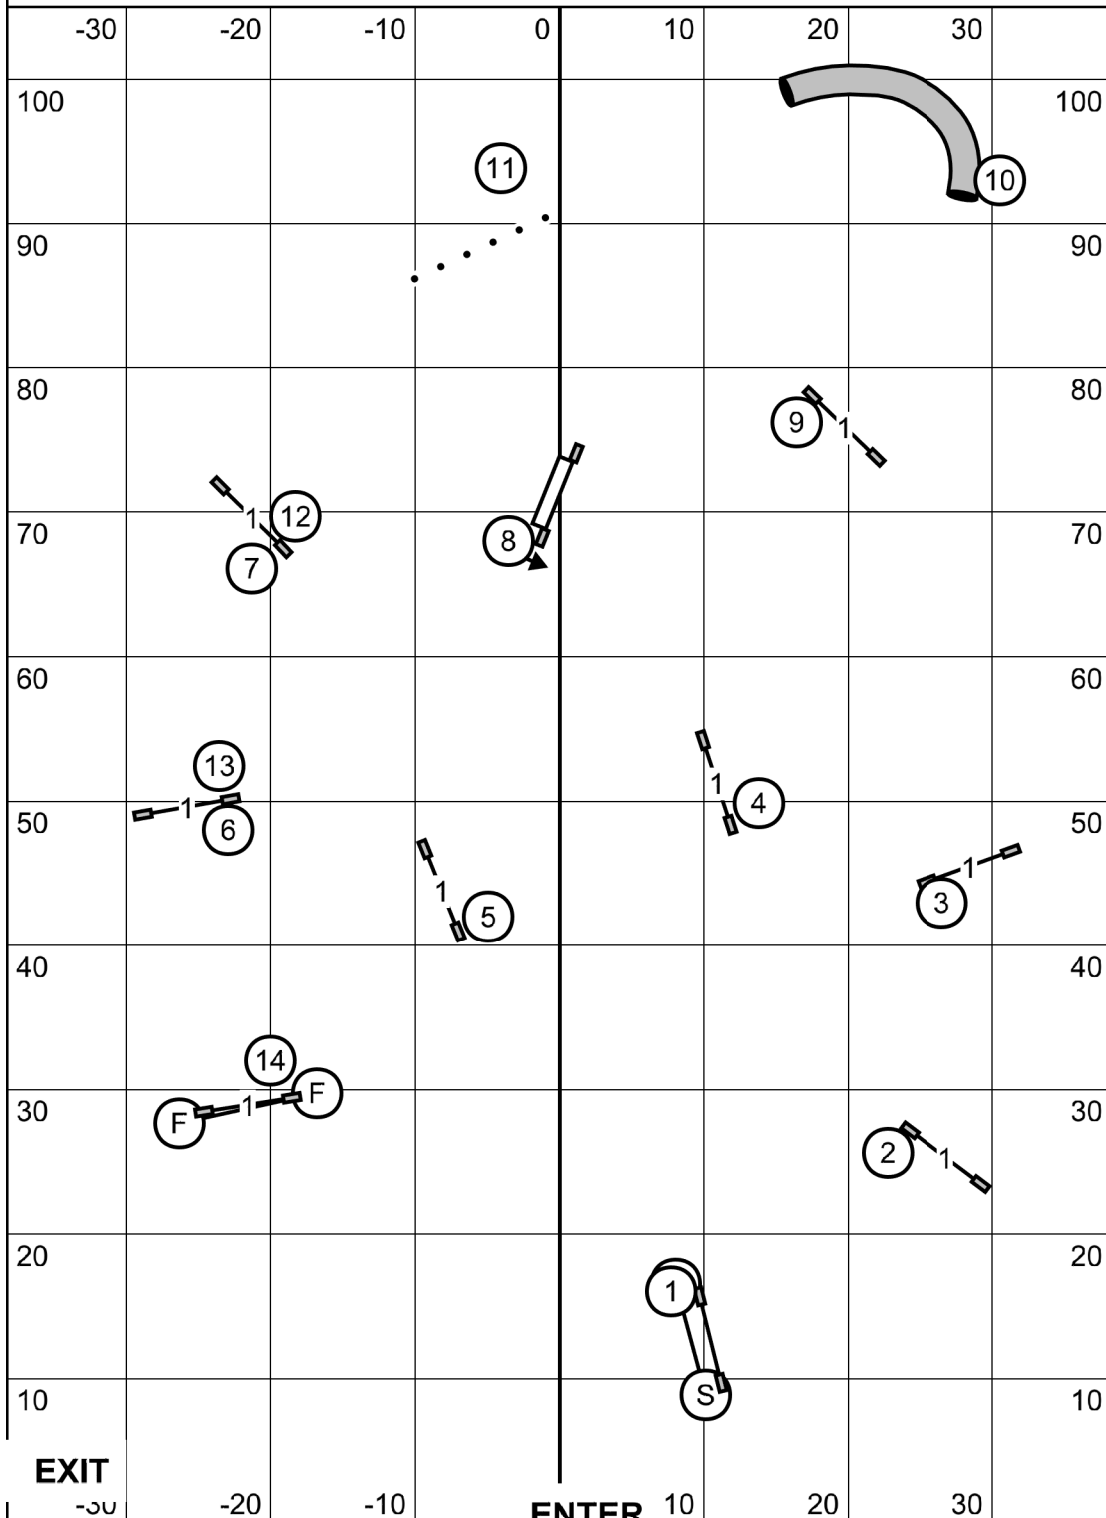

Open Send = 4-5-6 or 6-5-4 = 15 Pts + Bonus (20 Pts) = 35 Pts

Novice Send = 6-9a = 15 Pts, Plus Bonus (20 Pts) = 35Pts

Qualifying Score: Exc = 60, Open = 55, Novice = 50

Collie Club of America
 Agility Trial - American K9 Country
 Amherst, New Hampshire
 Saturday, August 9, 2024

Master Excellent Standard
 Ring: 76.5' X 105'
 Indoors on Turf
 Judge: Candy Nettles

EXIT

ENTER

T/S

Enter at #16

Collie Club of America
 Agility Trial - American K9 Country
 Amherst, New Hampshire
 Saturday, August 9, 2024

Open JWW
 Ring: 76.5' X 105'
 Indoors on Turf

Judge: Candy Nettles

EXIT

ENTER

Enter at #14

Collie Club of America
 Agility Trial - American K9 Country
 Amherst, New Hampshire
 Saturday, August 9, 2024

Novice JWW
 Ring: 76.5' X 105'
 Indoors on Turf

Judge: Candy Nettles

Enter at #14