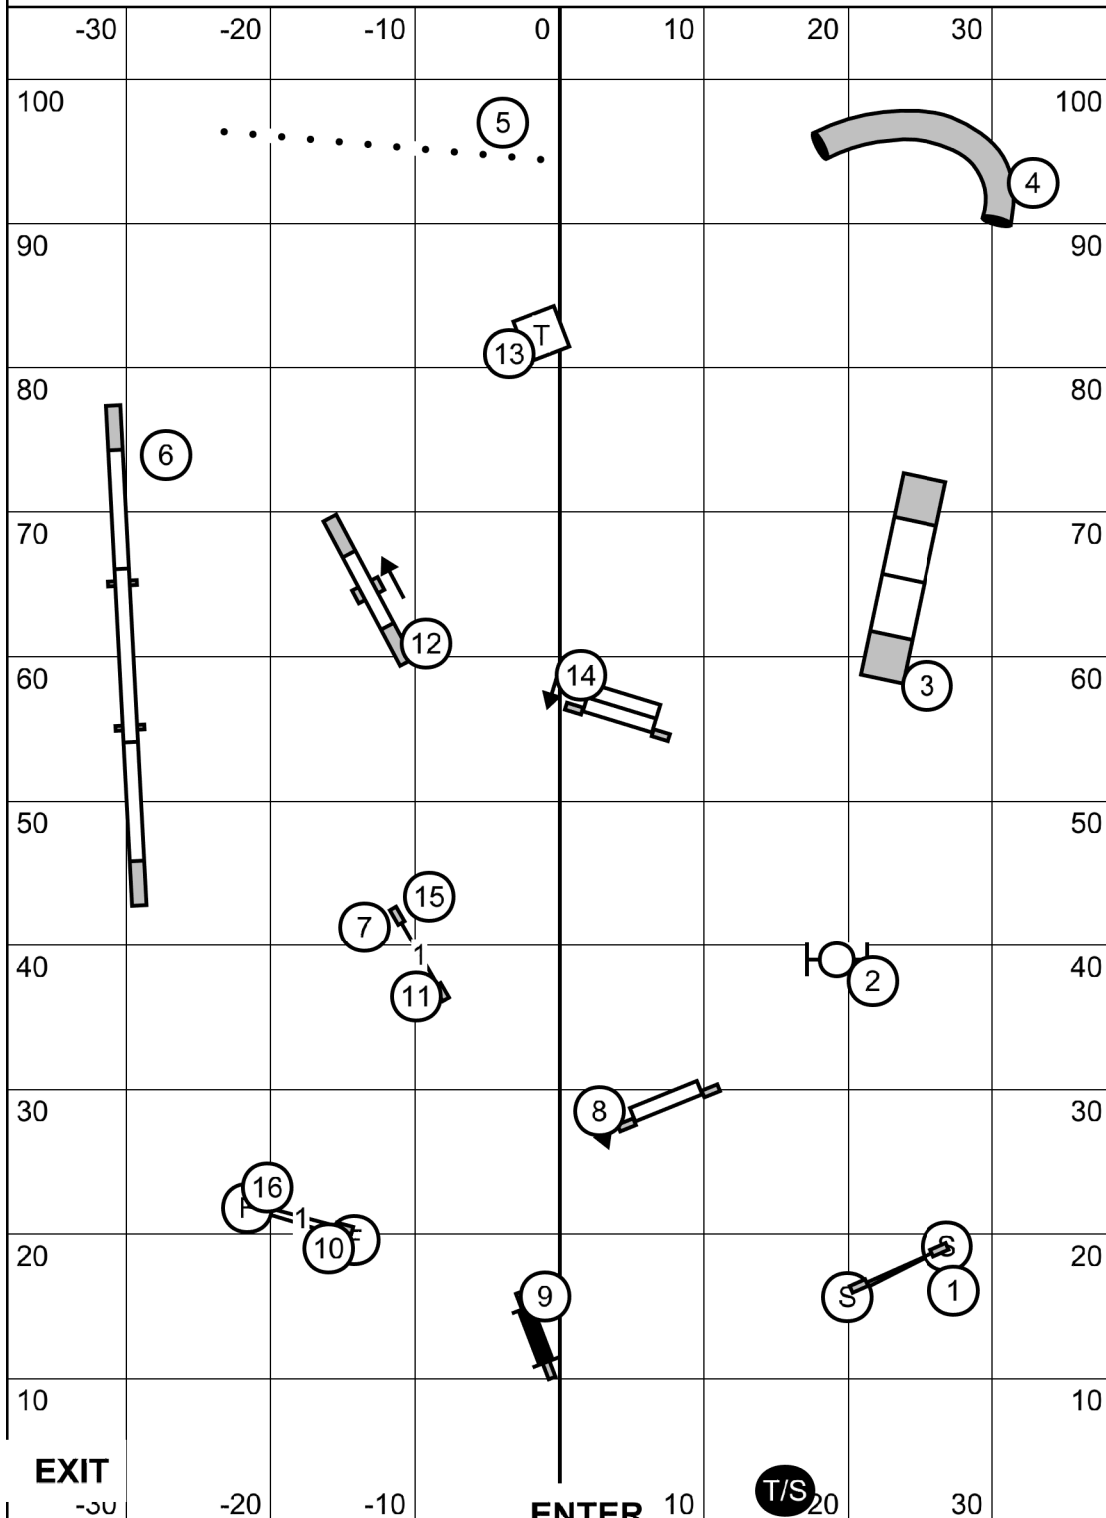

Collie Club of America
 Agility Trial - American K9 Country
 Amherst, New Hampshire
 Saturday, August 9, 2024

FAST (All Levels)
 Ring: 76.5' X 105'
 Indoors on Turf

Judge: Candy Nettles

Excellent Send + 4-5-6 or 6-5-4 = 15Pts, + Bonus (20Pts) = 35 Pts

Open Send = 4-5-6 or 6-5-4 = 15 Pts + Bonus (20 Pts) = 35 Pts

Novice Send = 6-9a = 15 Pts, Plus Bonus (20 Pts) = 35Pts

Qualifying Score: Exc = 60, Open = 55, Novice = 50

Collie Club of America
 Agility Trial - American K9 Country
 Amherst, New Hampshire
 Saturday, August 9, 2024

Master Excellent Standard
 Ring: 76.5' X 105'
 Indoors on Turf
 Judge: Candy Nettles

EXIT

ENTER

T/S

Enter at #16

Collie Club of America
 Agility Trial - American K9 Country
 Amherst, New Hampshire
 Saturday, August 9, 2024

Open Standard
 Ring: 76.5' X 105'
 Indoors on Turf

Judge: Candy Nettles

EXIT

ENTER

T/S

Enter at #15

Collie Club of America
 Agility Trial - American K9 Country
 Amherst, New Hampshire
 Saturday, August 9, 2024