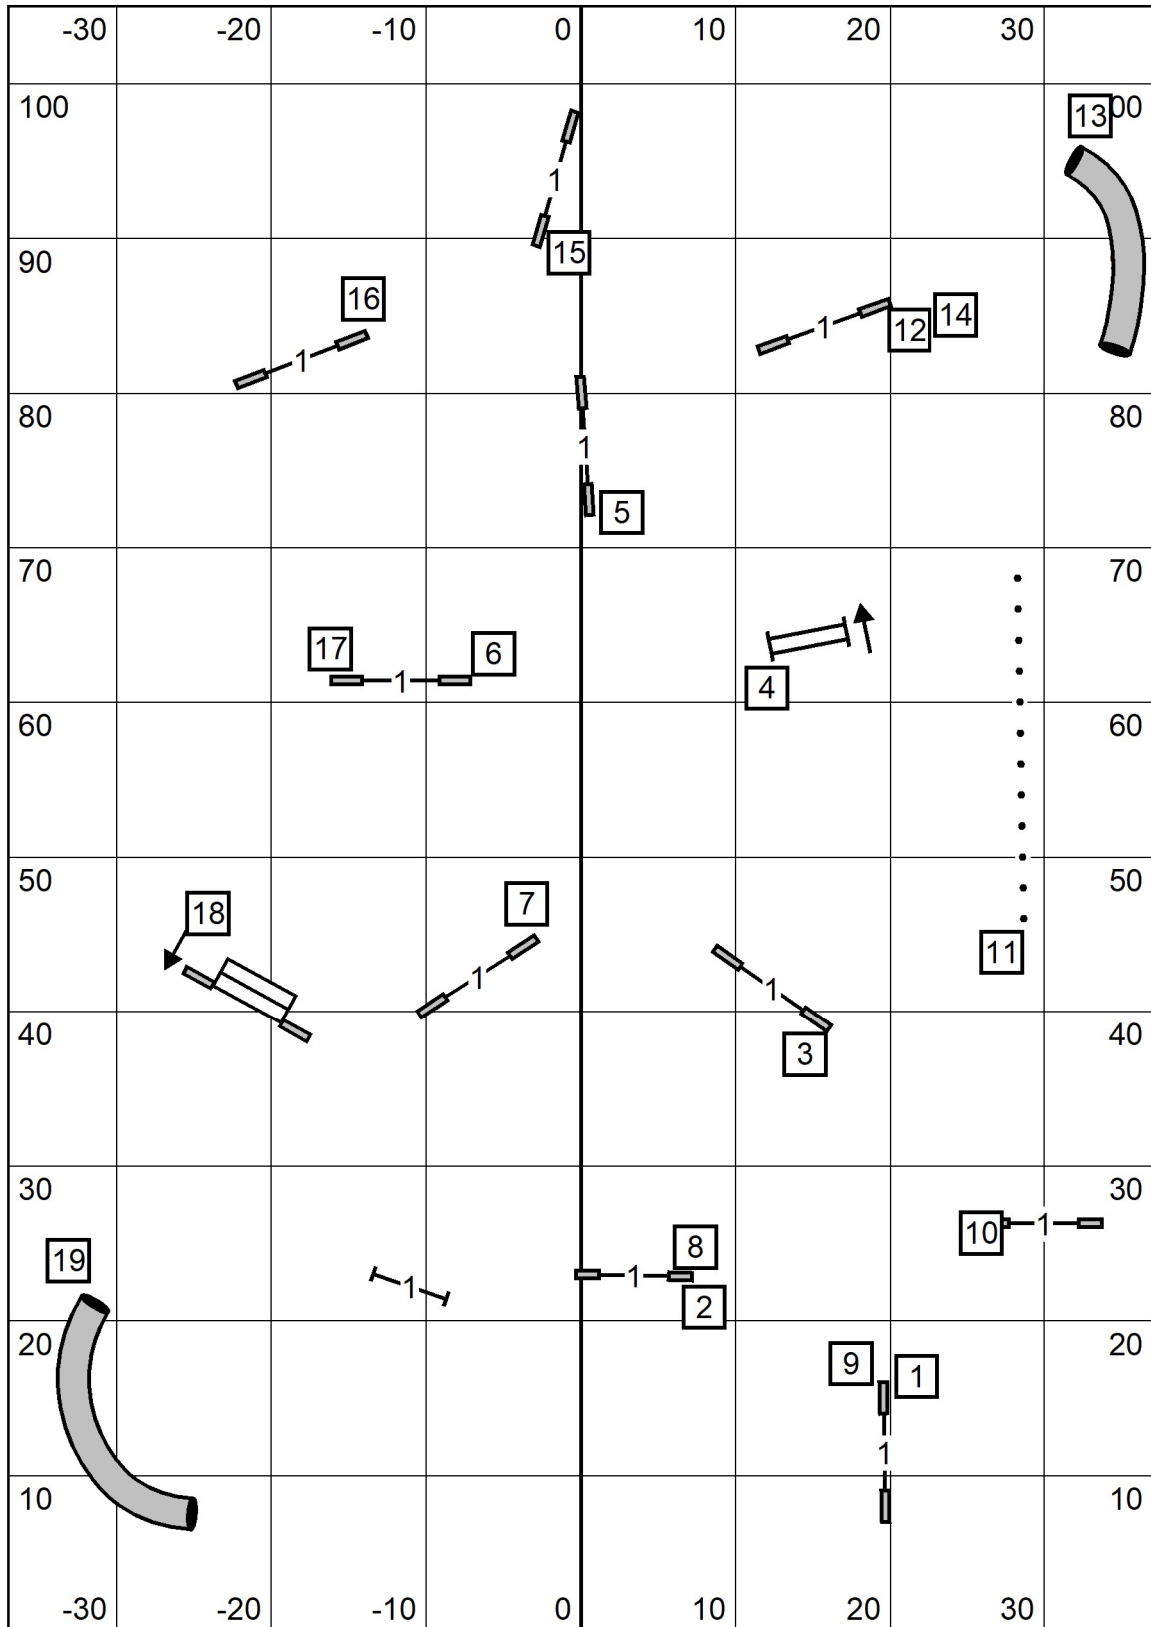

Premier JWW

Premier JWW Course Time-	
MCT 55	
55 sec-4P	53 sec- 8P
50 sec- 8", 12P	51 sec-20P
48 sec-12"	47sec-16P
46 sec-24"	45 sec-16"
42 sec-20"	

Exit Eastern English Springer Spaniel Club T/S Enter

August 16, 2024
 Judge Cheri Tyre-Roberts
 76' x 105.5" on turf

Excellent / Master JWW

Exit
Eastern English Springer Spaniel Club
T/S
Enter

August 16, 2024
 Judge Cheri Tyre-Roberts
 76' x 105.5" on turf

Premier Standard

Premier Standard Course Times

MCT-74

74 sec-4"P,8P

69 sec-8"

65 sec-12,12P,20P

60 sec-16",16P,24"

55 sec-20"

Exit

Eastern English Springer Spaniel Club

T/S

Enter

August 16, 2024

Judge Cheri Tyre-Roberts

76' x 105.5" on turf

Excellent / Master Standard

Exit
Eastern English Springer Spaniel Club
T/S
Enter

August 16, 2024
 Judge Cheri Tyre-Roberts
 76' x 105.5" on turf