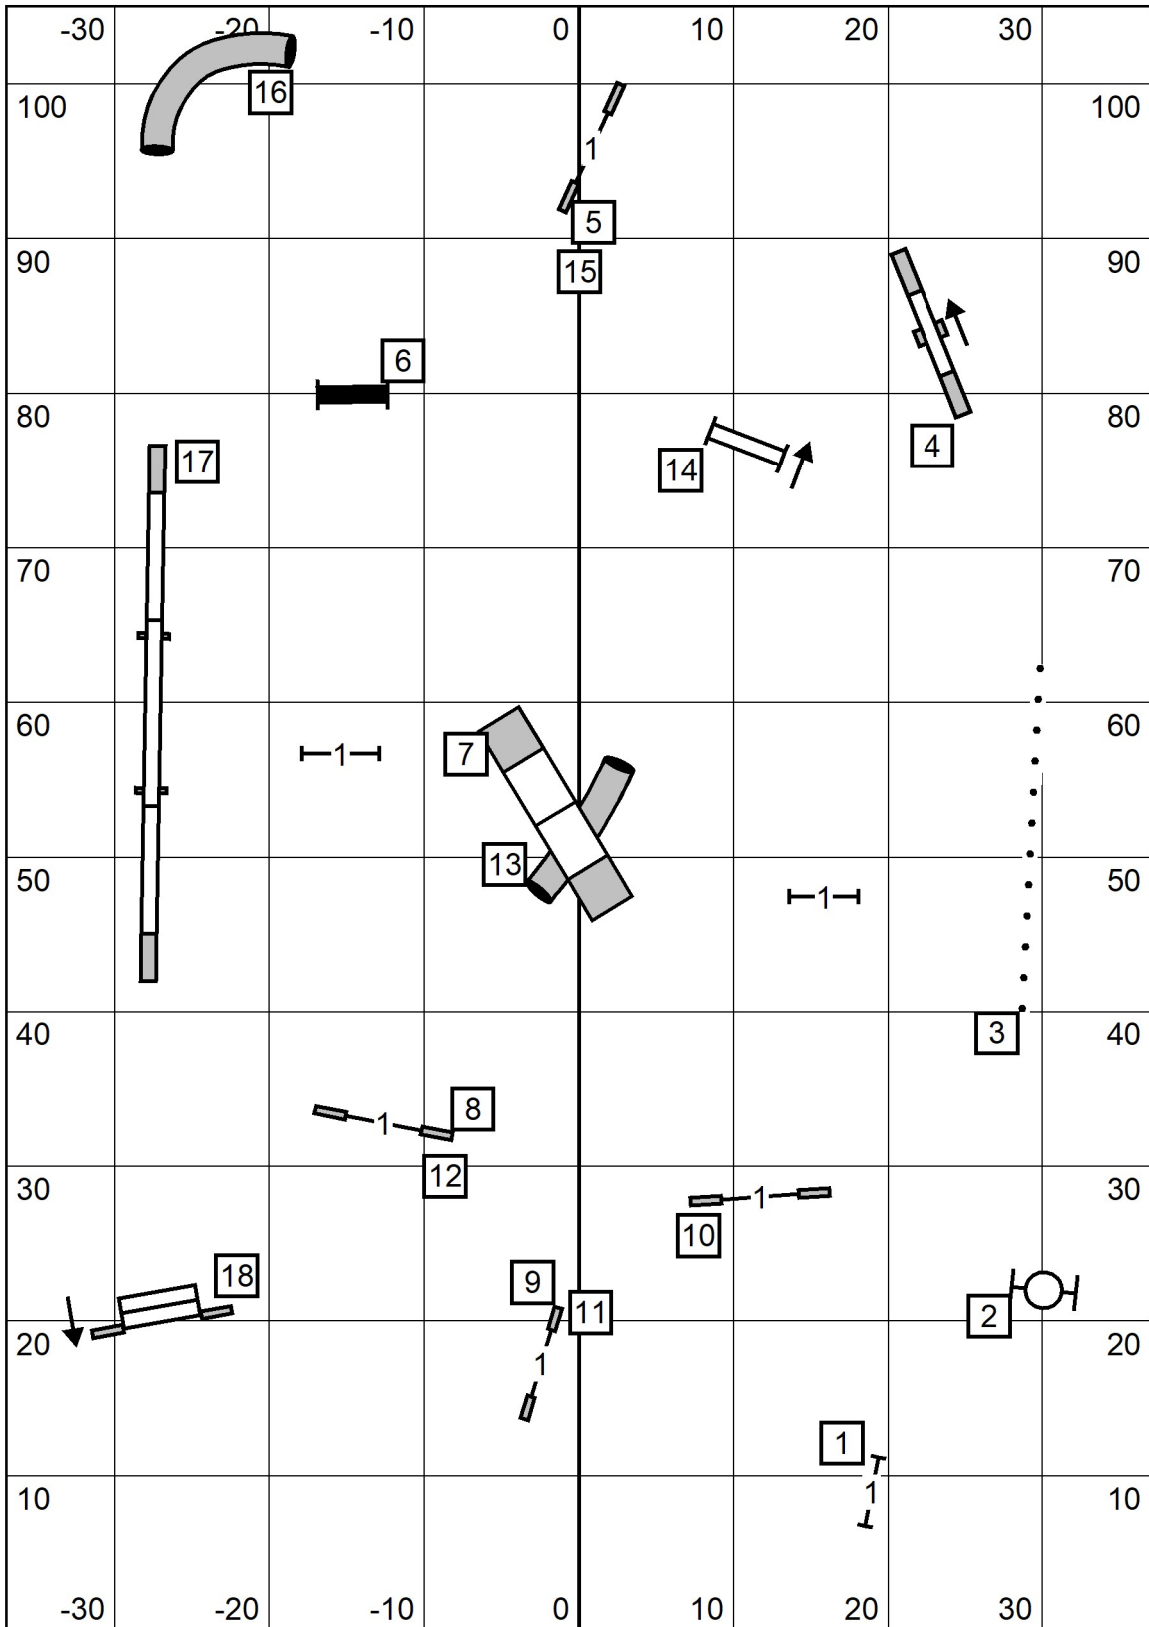

Premier JWW

Premier JWW Course Time-	
MCT 55	
55 sec-4P	53 sec- 8P
50 sec- 8", 12P	51 sec-20P
48 sec-12"	47sec-16P
46 sec-24"	45 sec-16"
42 sec-20"	

Exit Eastern English Springer Spaniel Club T/S Enter

August 16, 2024
 Judge Cheri Tyre-Roberts
 76' x 105.5" on turf

Excellent / Master JWW

Exit
Eastern English Springer Spaniel Club
T/S
Enter

August 16, 2024
 Judge Cheri Tyre-Roberts
 76' x 105.5" on turf

Premier Standard

Premier Standard Course Times

MCT-74

74 sec-4"P,8P

69 sec-8"

65 sec-12,12P,20P

60 sec-16",16P,24"

55 sec-20"

Exit

Eastern English Springer Spaniel Club

T/S

Enter

August 16, 2024

Judge Cheri Tyre-Roberts

76' x 105.5" on turf

Excellent / Master Standard

Exit
Eastern English Springer Spaniel Club
T/S
Enter

August 16, 2024
 Judge Cheri Tyre-Roberts
 76' x 105.5" on turf