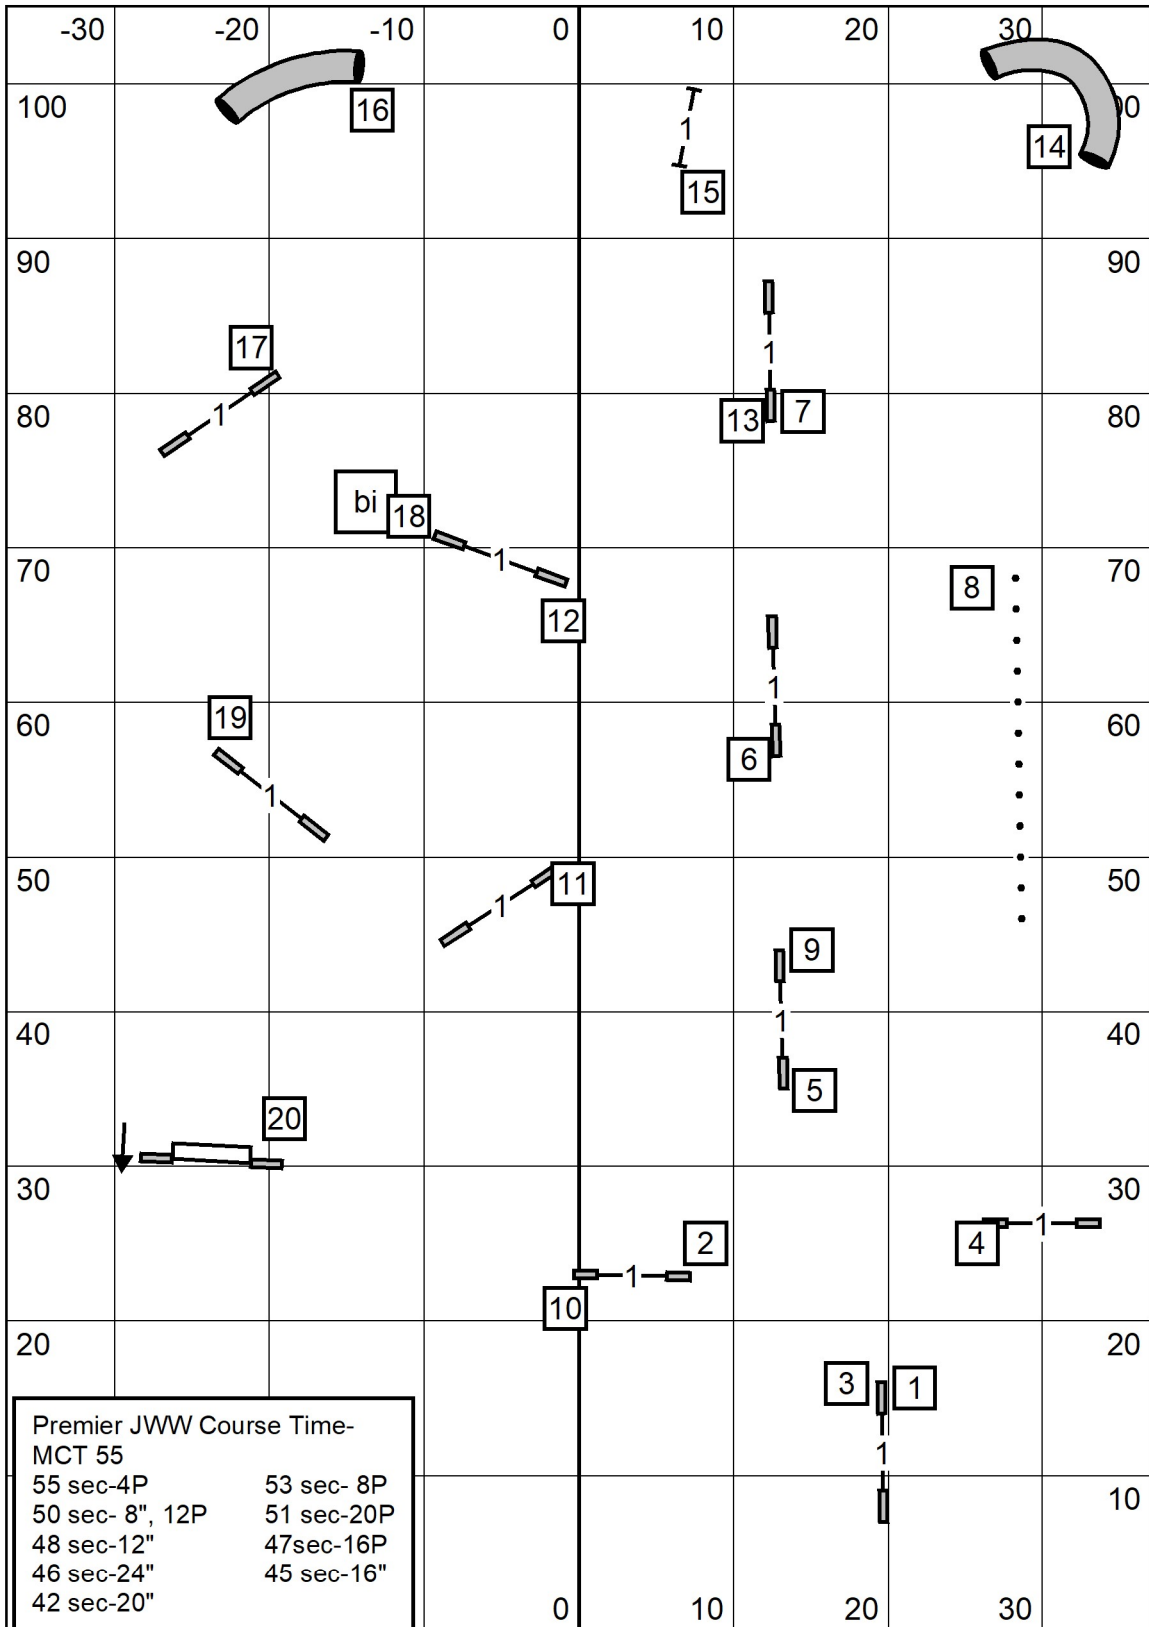

Premier JWW

Premier JWW Course Time-	
MCT 55	
55 sec-4P	53 sec- 8P
50 sec- 8", 12P	51 sec-20P
48 sec-12"	47sec-16P
46 sec-24"	45 sec-16"
42 sec-20"	

Exit Eastern English Springer Spaniel Club T/S Enter

August 16, 2024
 Judge Cheri Tyre-Roberts
 76' x 105.5" on turf

Excellent / Master JWW

Exit
Eastern English Springer Spaniel Club
T/S
Enter

August 16, 2024
 Judge Cheri Tyre-Roberts
 76' x 105.5" on turf

Premier Standard

Premier Standard Course Times

MCT-74

74 sec-4"P,8P

69 sec-8"

65 sec-12,12P,20P

60 sec-16",16P,24"

55 sec-20"

Exit

Eastern English Springer Spaniel Club

T/S

Enter

August 16, 2024

Judge Cheri Tyre-Roberts

76' x 105.5" on turf

Excellent / Master Standard

Exit
Eastern English Springer Spaniel Club
T/S
Enter

August 16, 2024
 Judge Cheri Tyre-Roberts
 76' x 105.5" on turf