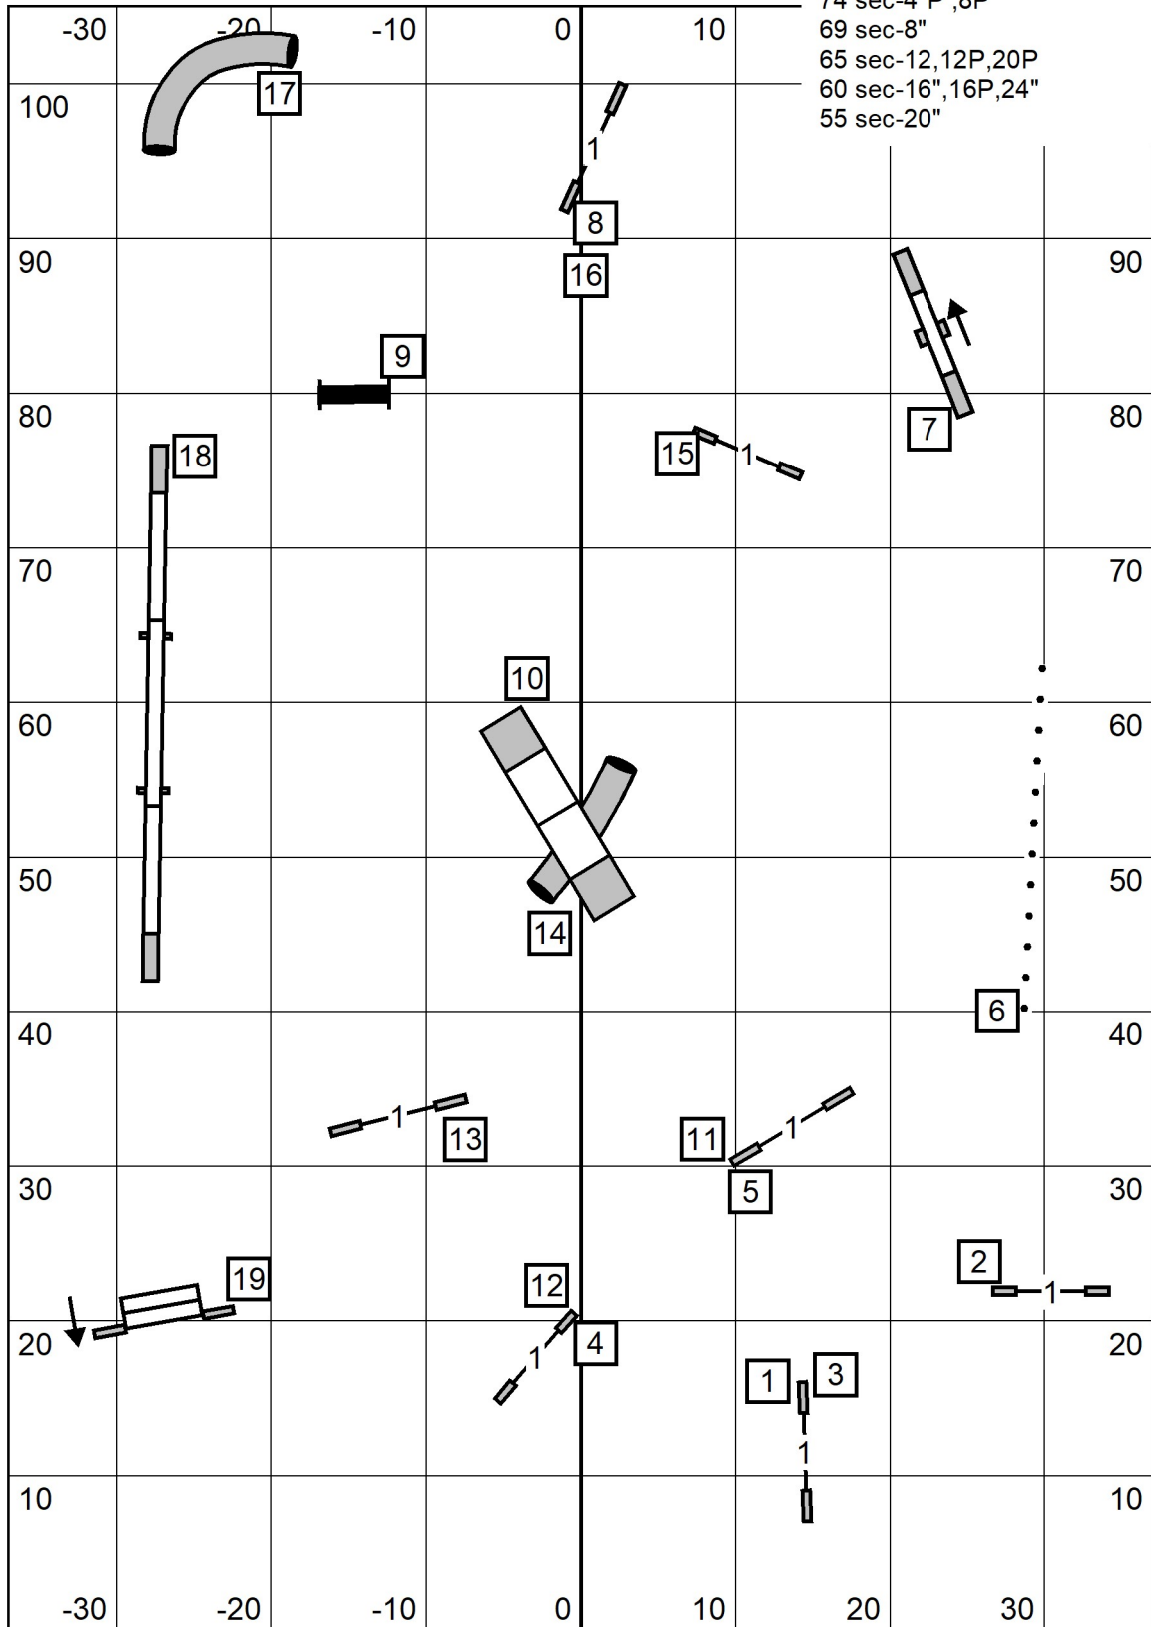

Premier JWW

Premier JWW Course Time-	
MCT 55	
55 sec-4P	53 sec- 8P
50 sec- 8", 12P	51 sec-20P
48 sec-12"	47sec-16P
46 sec-24"	45 sec-16"
42 sec-20"	

Exit Eastern English Springer Spaniel Club T/S Enter

August 16, 2024
 Judge Cheri Tyre-Roberts
 76' x 105.5" on turf

Excellent / Master JWW

Exit
Eastern English Springer Spaniel Club
T/S
Enter

August 16, 2024
 Judge Cheri Tyre-Roberts
 76' x 105.5" on turf

Premier Standard

Premier Standard Course Times

MCT-74

74 sec-4"P,8P

69 sec-8"

65 sec-12,12P,20P

60 sec-16",16P,24"

55 sec-20"

Exit

Eastern English Springer Spaniel Club

T/S

Enter

August 16, 2024

Judge Cheri Tyre-Roberts

76' x 105.5" on turf

Excellent / Master Standard

Exit
Eastern English Springer Spaniel Club
T/S
Enter

August 16, 2024
 Judge Cheri Tyre-Roberts
 76' x 105.5" on turf