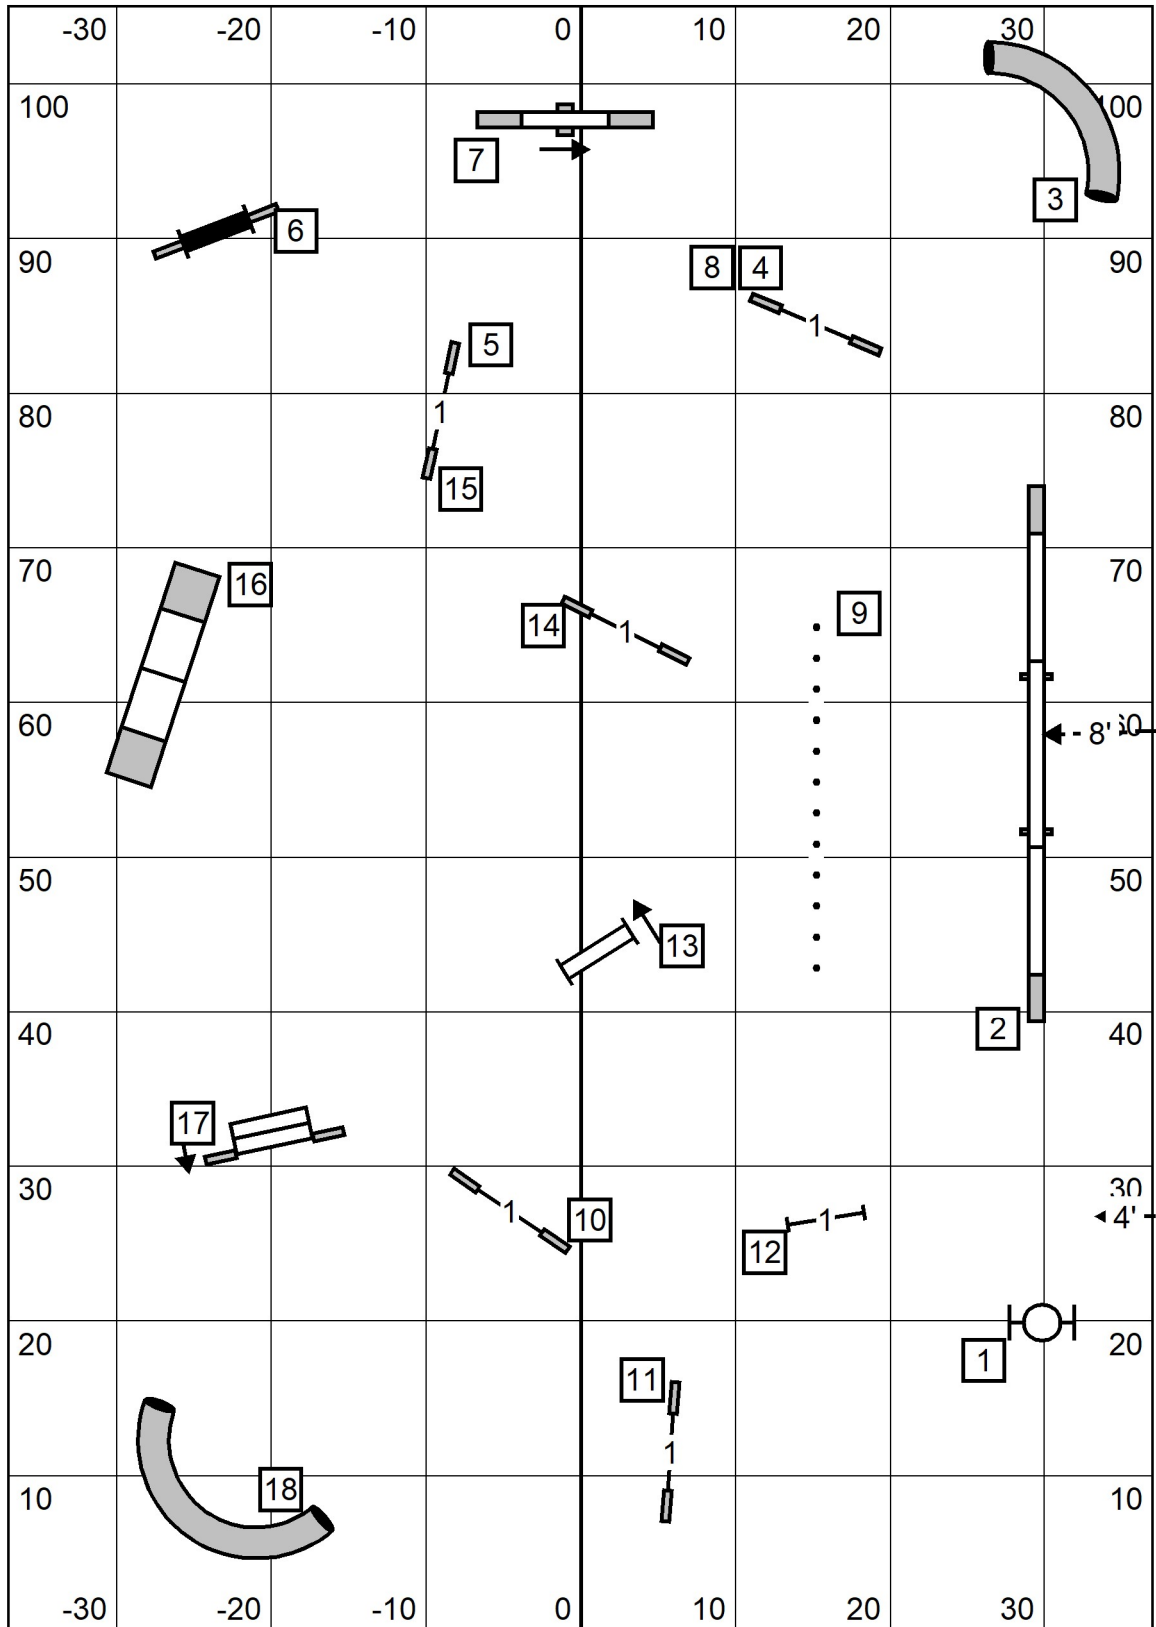

Excellent/ Master Standard

Exit Eastern English Springer Spaniel Club August 17, 2024 Judge Cheri Tyre-Roberts 76' x 105.5" on turf T/S Enter

Open Standard

Exit Eastern English Springer Spaniel Club August 17, 2024
 Judge Cheri Tyre-Roberts
 76' x 105.5" on turf

Novice Standard

Exit Eastern English Springer Spaniel Club T/S Enter
 August 17, 2024
 Judge Cheri Tyre-Roberts
 76' x 105.5" on turf

Excellent / Master JWW

Exit Eastern English Springer Spaniel Club T/S Enter

August 17, 2024
 Judge Cheri Tyre-Roberts
 76' x 105.5" on turf

Open JWW

Exit
Eastern English Springer Spaniel Club
T/S
Enter

August 17, 2024
 Judge Cheri Tyre-Roberts
 76' x 105.5" on turf

Novice JWW

Exit
Eastern English Springer Spaniel Club
T/S
Enter

August 17, 2024
 Judge Cheri Tyre-Roberts
 76' x 105.5" on turf