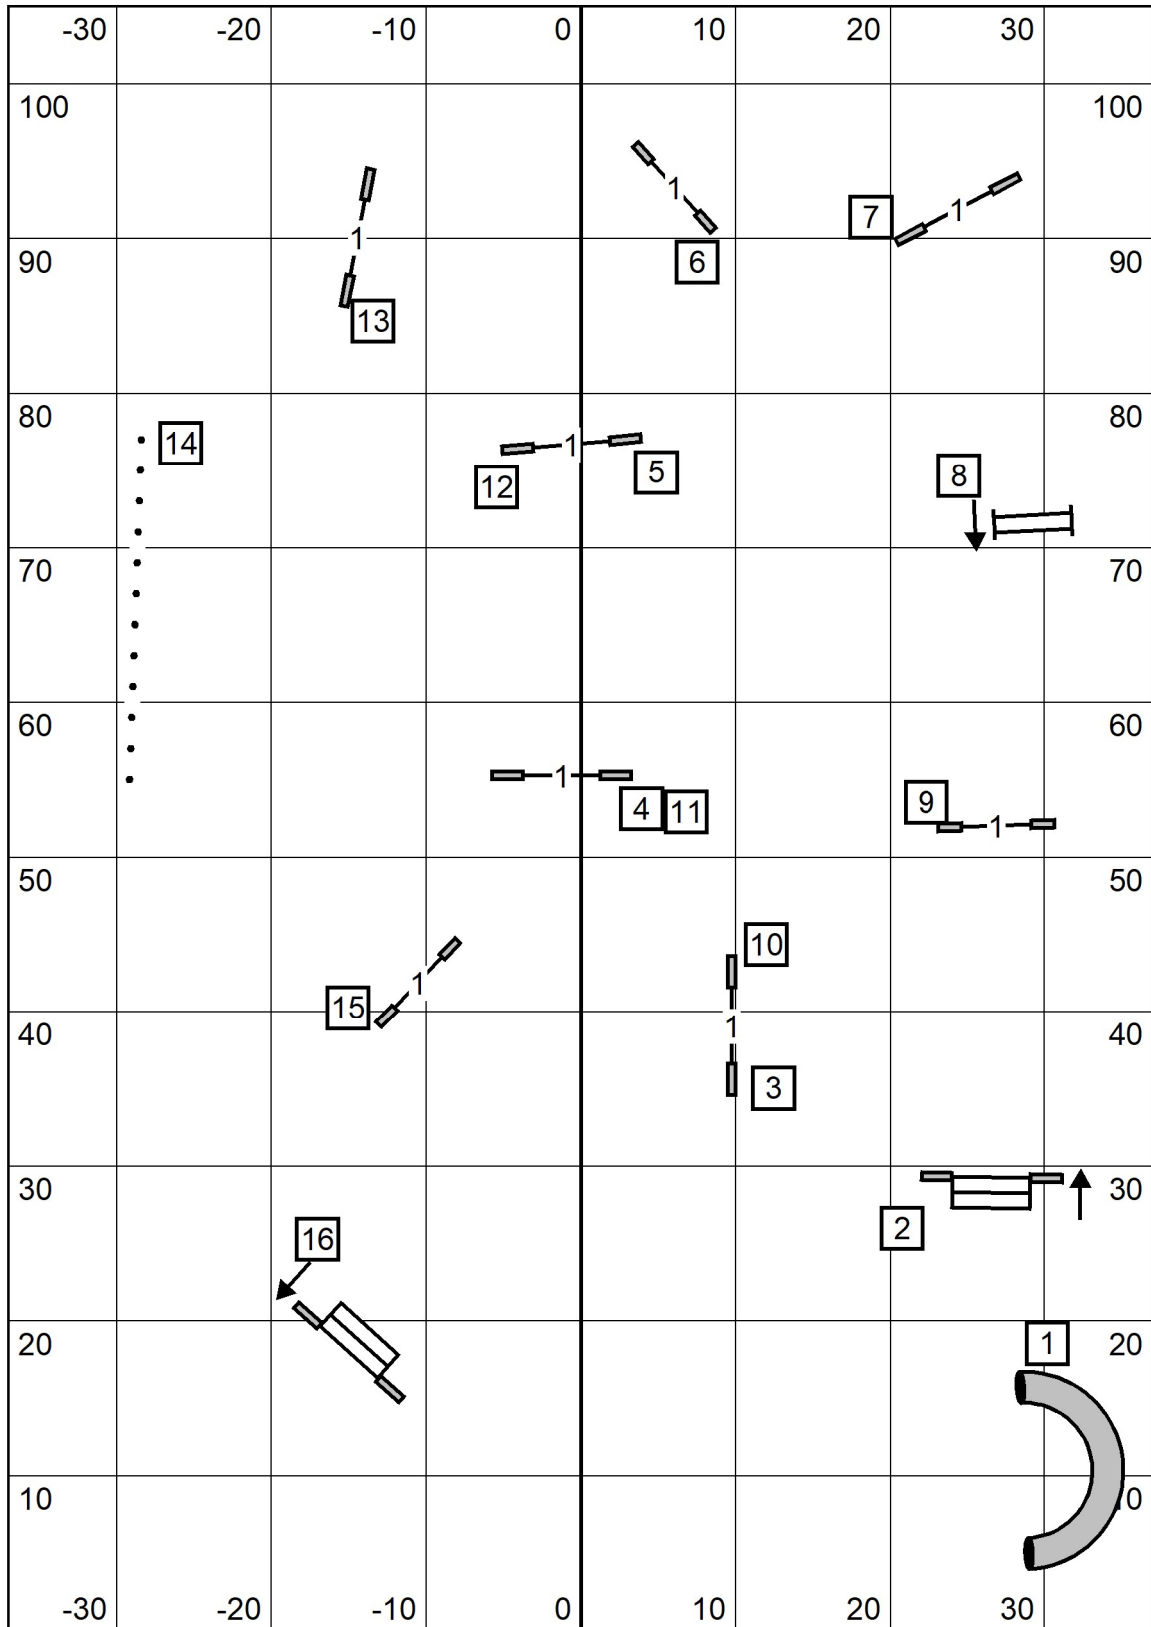

Excellent/ Master Standard

Exit Eastern English Springer Spaniel Club August 17, 2024 Judge Cheri Tyre-Roberts 76' x 105.5" on turf T/S Enter

Open Standard

Exit Eastern English Springer Spaniel Club August 17, 2024
 Judge Cheri Tyre-Roberts
 76' x 105.5" on turf

Novice Standard

Exit Eastern English Springer Spaniel Club T/S Enter
 August 17, 2024
 Judge Cheri Tyre-Roberts
 76' x 105.5" on turf

Excellent / Master JWW

Exit Eastern English Springer Spaniel Club T/S Enter

August 17, 2024
 Judge Cheri Tyre-Roberts
 76' x 105.5" on turf

Open JWW

Exit
Eastern English Springer Spaniel Club
T/S
Enter

August 17, 2024
 Judge Cheri Tyre-Roberts
 76' x 105.5" on turf

Novice JWW

Exit
Eastern English Springer Spaniel Club
T/S
Enter

August 17, 2024
 Judge Cheri Tyre-Roberts
 76' x 105.5" on turf