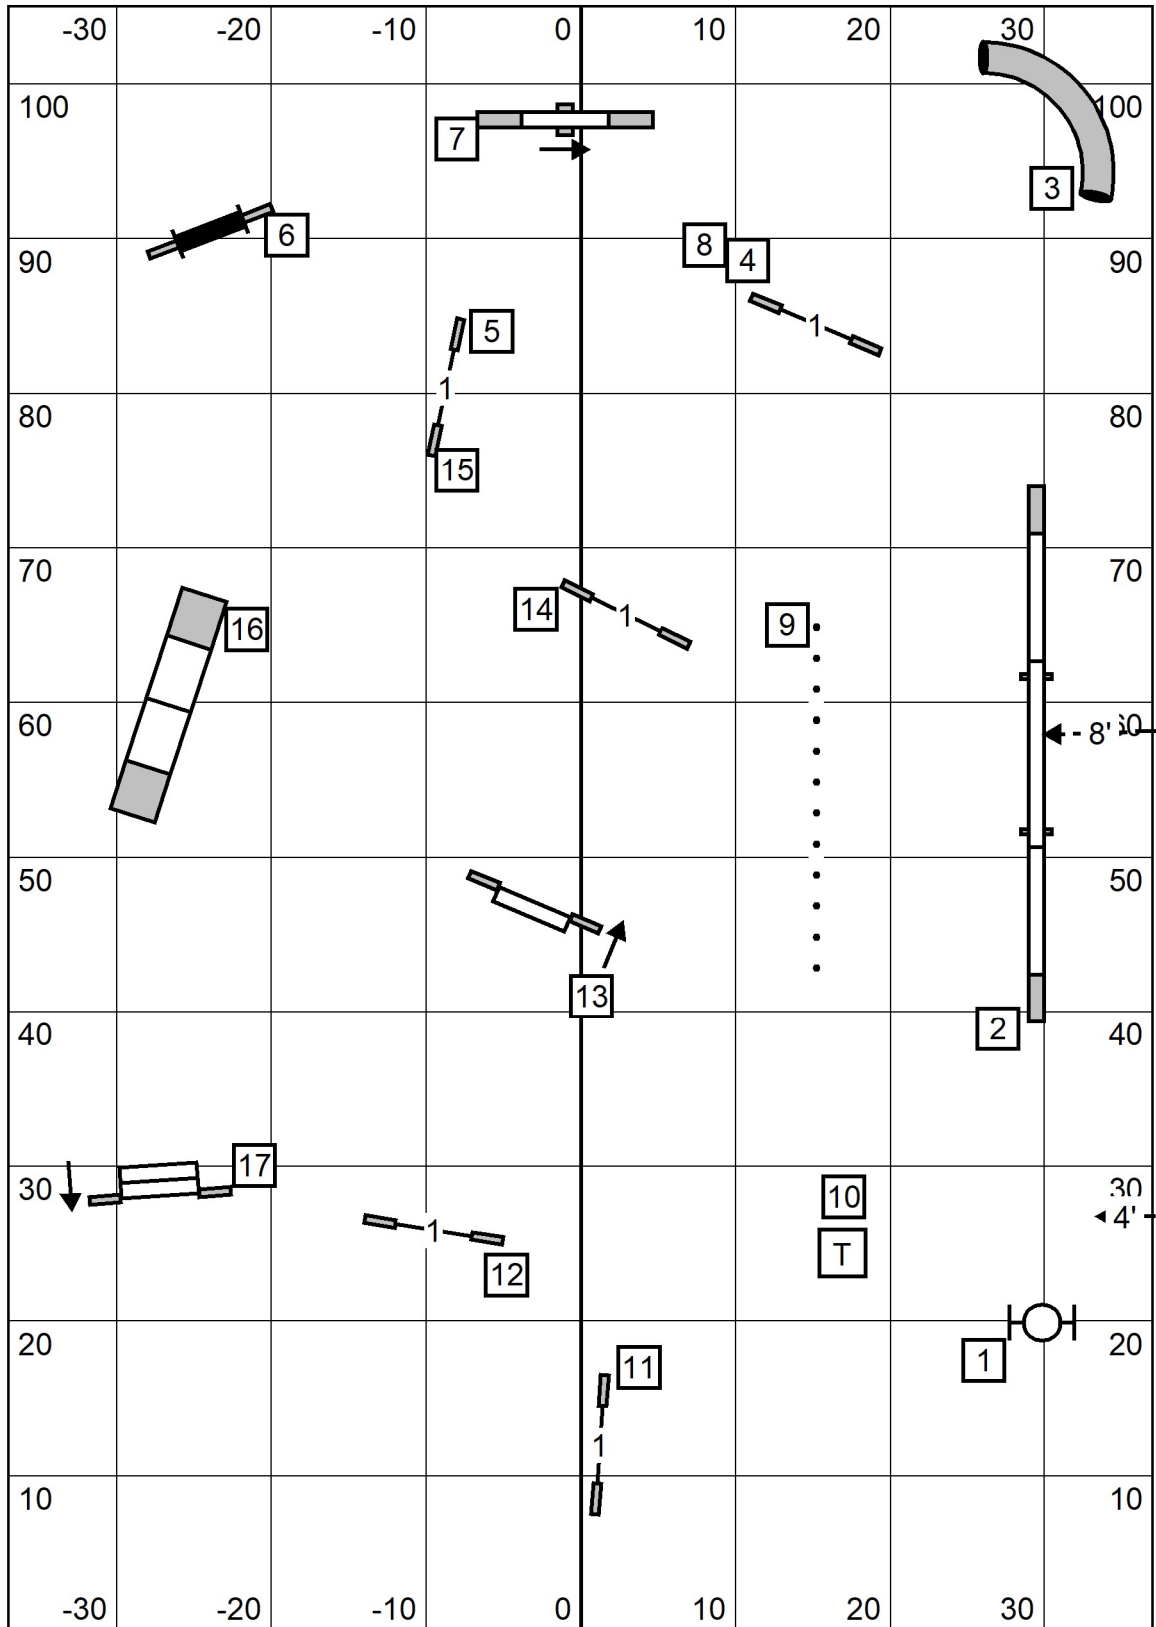

Excellent/ Master Standard

Exit Eastern English Springer Spaniel Club August 17, 2024 Judge Cheri Tyre-Roberts 76' x 105.5" on turf T/S Enter

Open Standard

Exit Eastern English Springer Spaniel Club August 17, 2024
 Judge Cheri Tyre-Roberts
 76' x 105.5" on turf

Novice Standard

Exit Eastern English Springer Spaniel Club T/S Enter
 August 17, 2024
 Judge Cheri Tyre-Roberts
 76' x 105.5" on turf

Excellent / Master JWW

Exit Eastern English Springer Spaniel Club T/S Enter

August 17, 2024
 Judge Cheri Tyre-Roberts
 76' x 105.5" on turf

Open JWW

Exit
Eastern English Springer Spaniel Club
T/S
Enter

August 17, 2024
 Judge Cheri Tyre-Roberts
 76' x 105.5" on turf

Novice JWW

Exit
Eastern English Springer Spaniel Club
T/S
Enter

August 17, 2024
 Judge Cheri Tyre-Roberts
 76' x 105.5" on turf