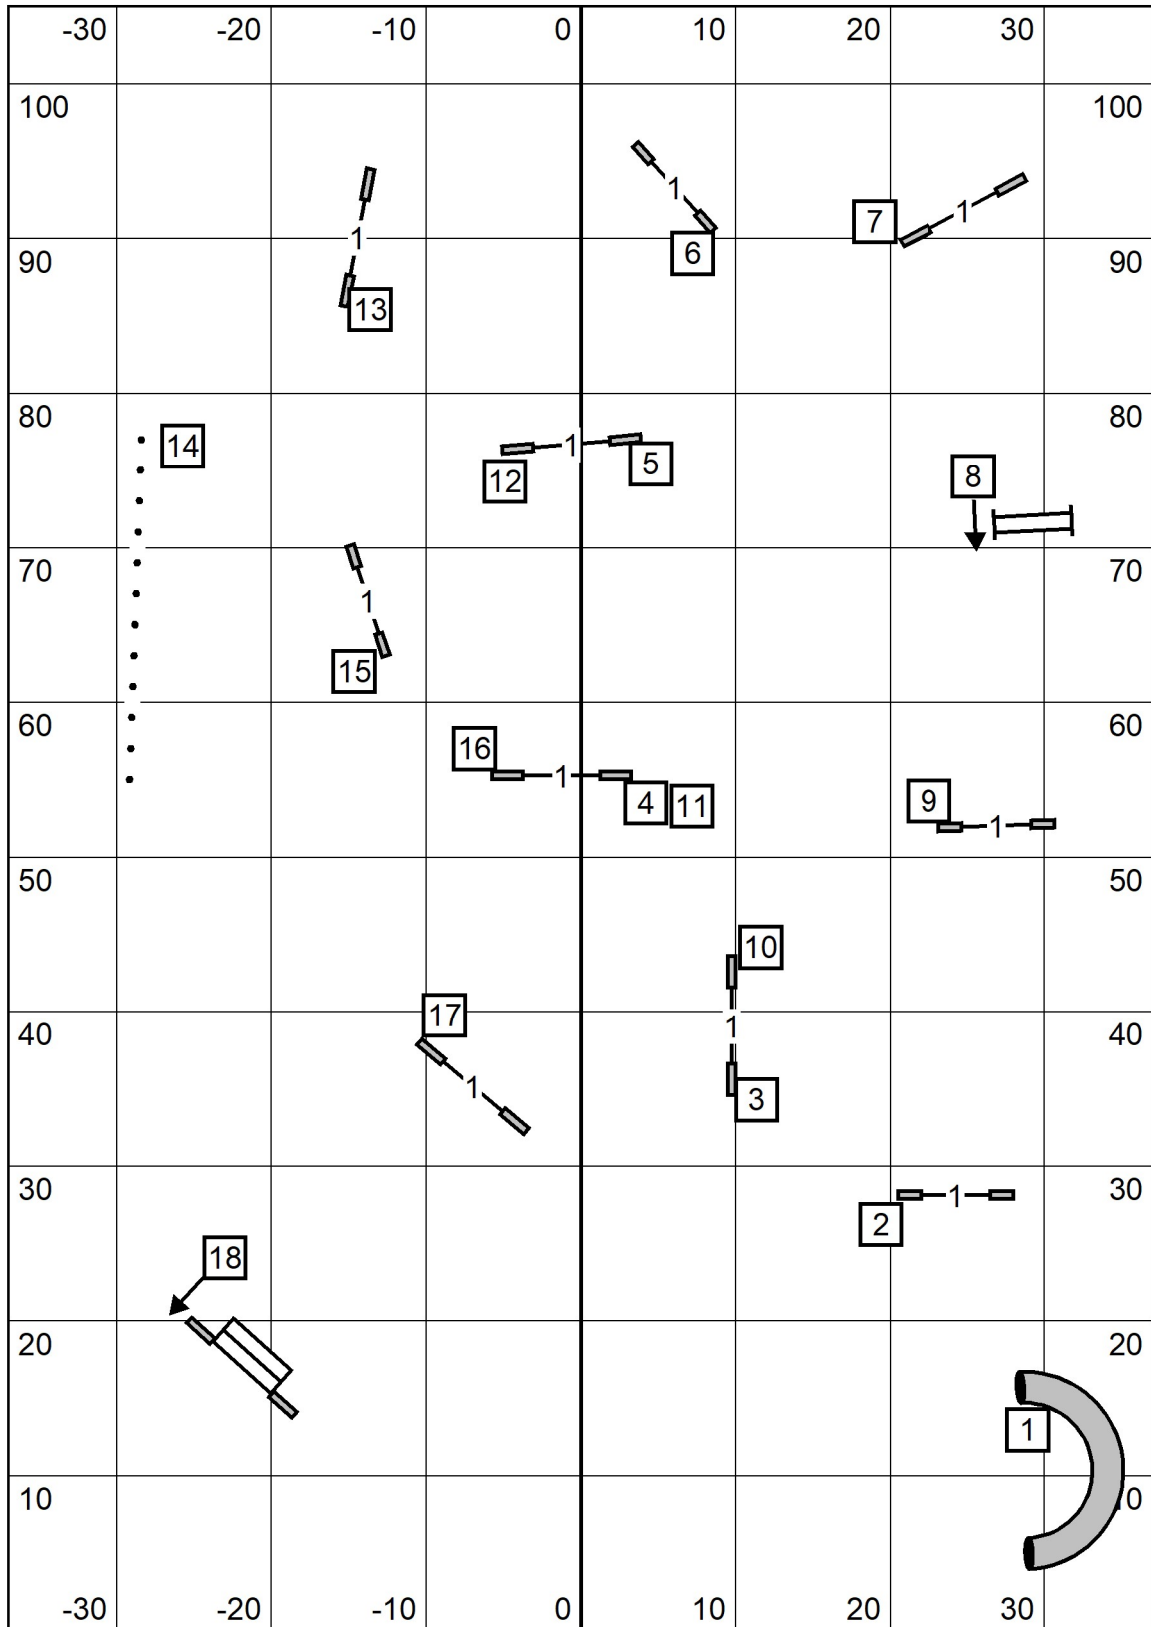

Excellent/ Master Standard

Exit Eastern English Springer Spaniel Club August 17, 2024 Judge Cheri Tyre-Roberts 76' x 105.5" on turf T/S Enter

Open Standard

Exit Eastern English Springer Spaniel Club August 17, 2024
 Judge Cheri Tyre-Roberts
 76' x 105.5" on turf

Novice Standard

Exit Eastern English Springer Spaniel Club T/S Enter
 August 17, 2024
 Judge Cheri Tyre-Roberts
 76' x 105.5" on turf

Excellent / Master JWW

Exit Eastern English Springer Spaniel Club T/S Enter

August 17, 2024
 Judge Cheri Tyre-Roberts
 76' x 105.5" on turf

Open JWW

Exit
Eastern English Springer Spaniel Club
T/S
Enter

August 17, 2024
 Judge Cheri Tyre-Roberts
 76' x 105.5" on turf

Novice JWW

Exit
Eastern English Springer Spaniel Club
T/S
Enter

August 17, 2024
 Judge Cheri Tyre-Roberts
 76' x 105.5" on turf