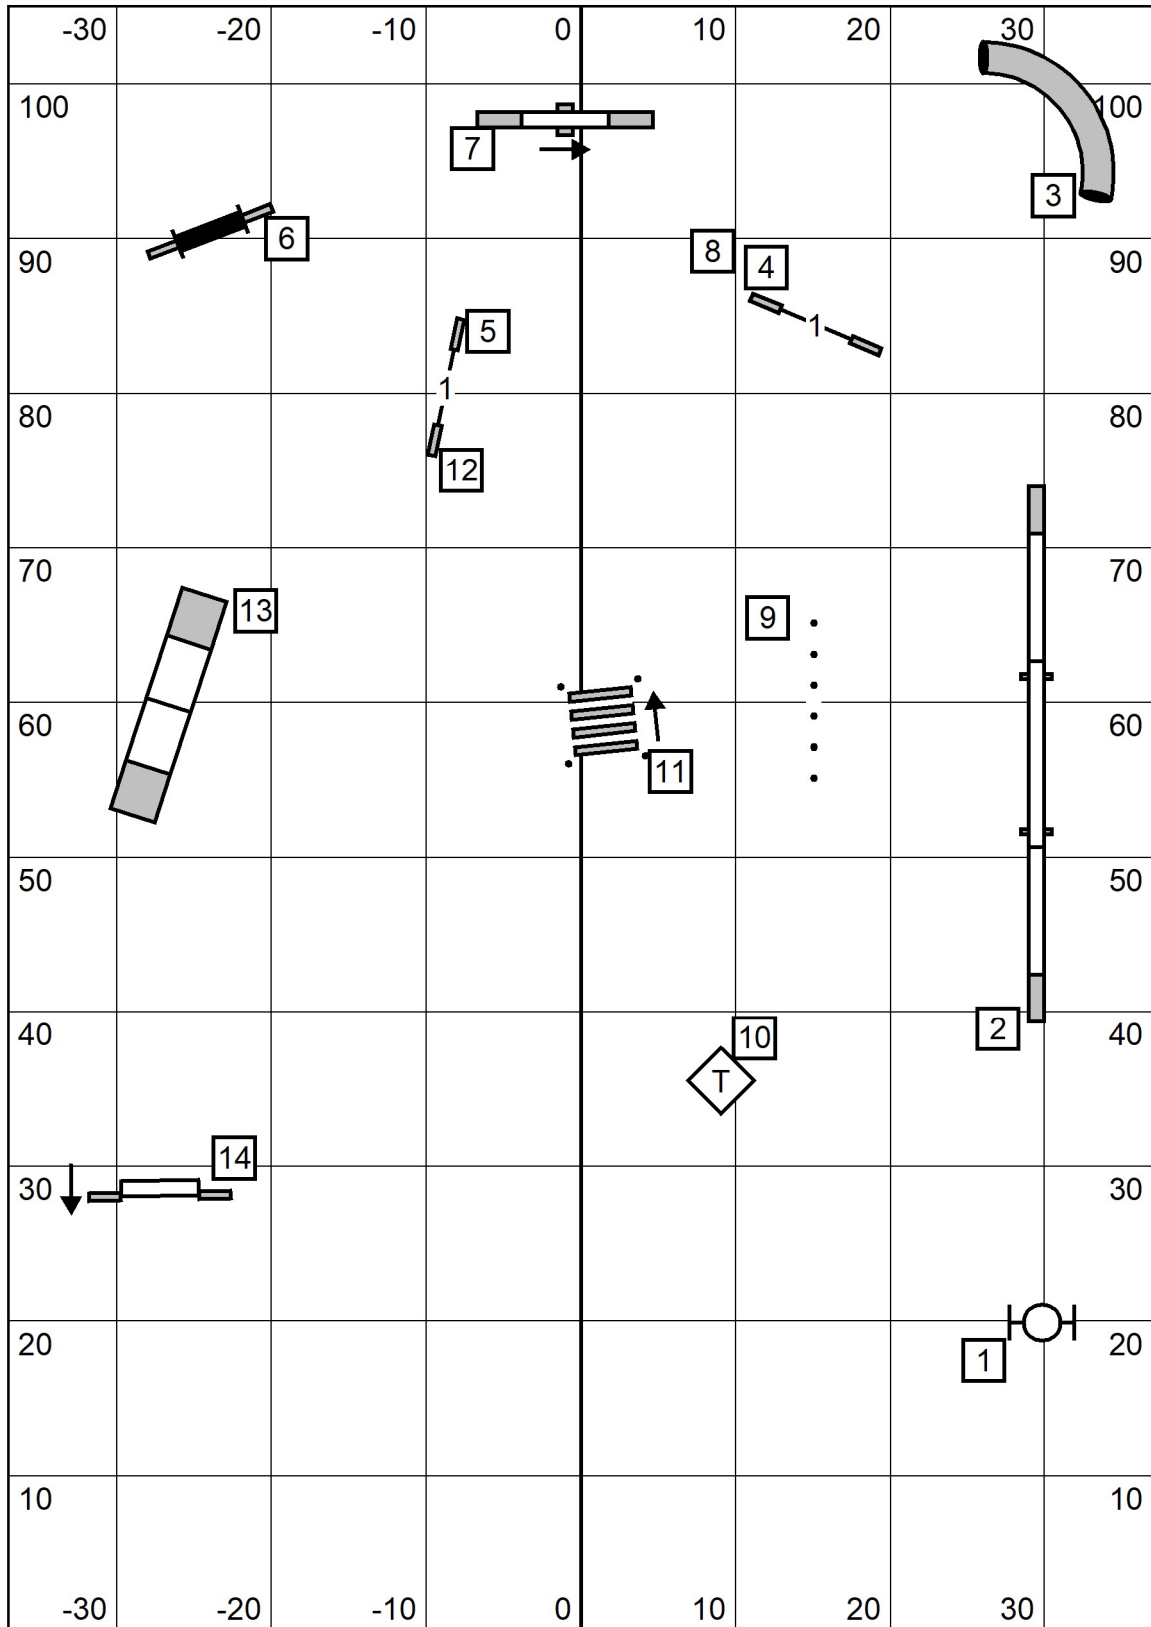

Excellent/ Master Standard

Exit Eastern English Springer Spaniel Club August 17, 2024 Judge Cheri Tyre-Roberts 76' x 105.5" on turf T/S Enter

Open Standard

Exit Eastern English Springer Spaniel Club August 17, 2024
 Judge Cheri Tyre-Roberts
 76' x 105.5" on turf

Novice Standard

Exit Eastern English Springer Spaniel Club T/S Enter
 August 17, 2024
 Judge Cheri Tyre-Roberts
 76' x 105.5" on turf

Excellent / Master JWW

Exit Eastern English Springer Spaniel Club T/S Enter

August 17, 2024
 Judge Cheri Tyre-Roberts
 76' x 105.5" on turf

Open JWW

Exit
Eastern English Springer Spaniel Club
T/S
Enter

August 17, 2024
 Judge Cheri Tyre-Roberts
 76' x 105.5" on turf

Novice JWW

Exit
Eastern English Springer Spaniel Club
T/S
Enter

August 17, 2024
 Judge Cheri Tyre-Roberts
 76' x 105.5" on turf