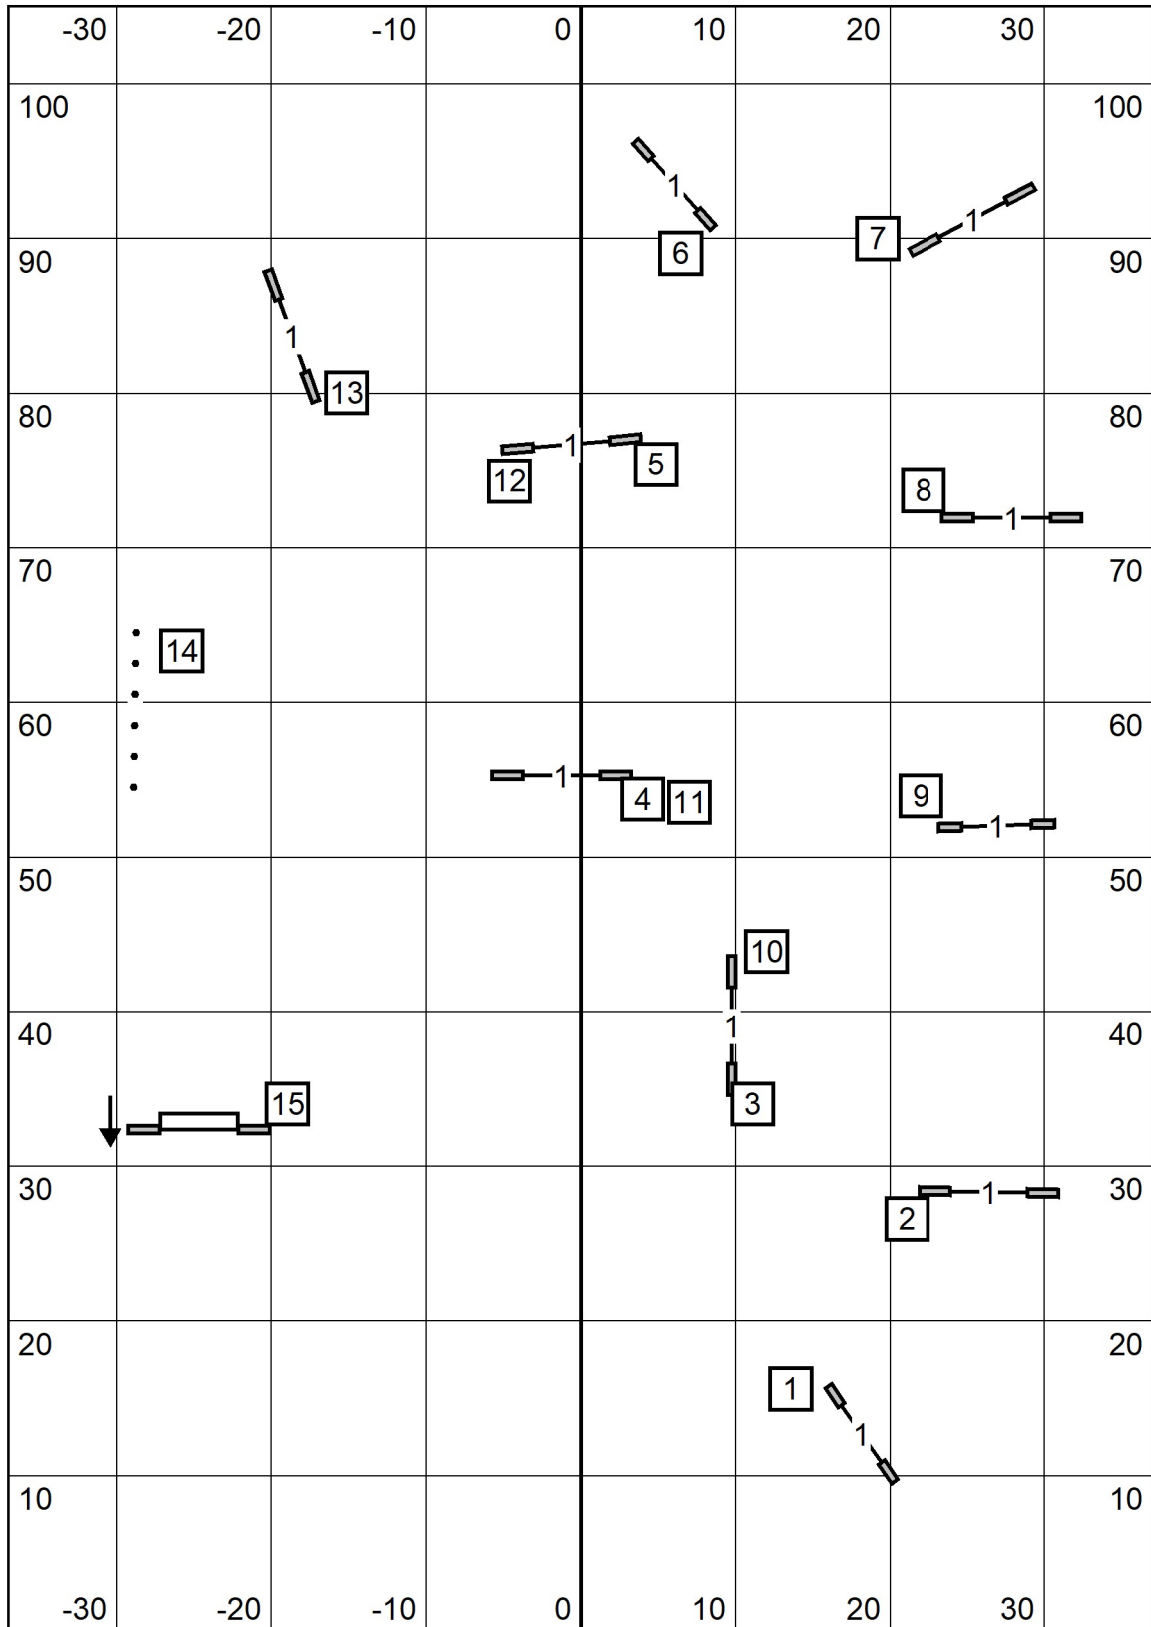

Excellent/ Master Standard

Exit Eastern English Springer Spaniel Club August 17, 2024 Judge Cheri Tyre-Roberts 76' x 105.5" on turf T/S Enter

Open Standard

Exit Eastern English Springer Spaniel Club August 17, 2024
 Judge Cheri Tyre-Roberts
 76' x 105.5" on turf

Novice Standard

Exit Eastern English Springer Spaniel Club T/S Enter
 August 17, 2024
 Judge Cheri Tyre-Roberts
 76' x 105.5" on turf

Excellent / Master JWW

Exit Eastern English Springer Spaniel Club T/S Enter

August 17, 2024
 Judge Cheri Tyre-Roberts
 76' x 105.5" on turf

Open JWW

Exit
Eastern English Springer Spaniel Club
T/S
Enter

August 17, 2024
 Judge Cheri Tyre-Roberts
 76' x 105.5" on turf

Novice JWW

Exit
Eastern English Springer Spaniel Club
T/S
Enter

August 17, 2024
 Judge Cheri Tyre-Roberts
 76' x 105.5" on turf