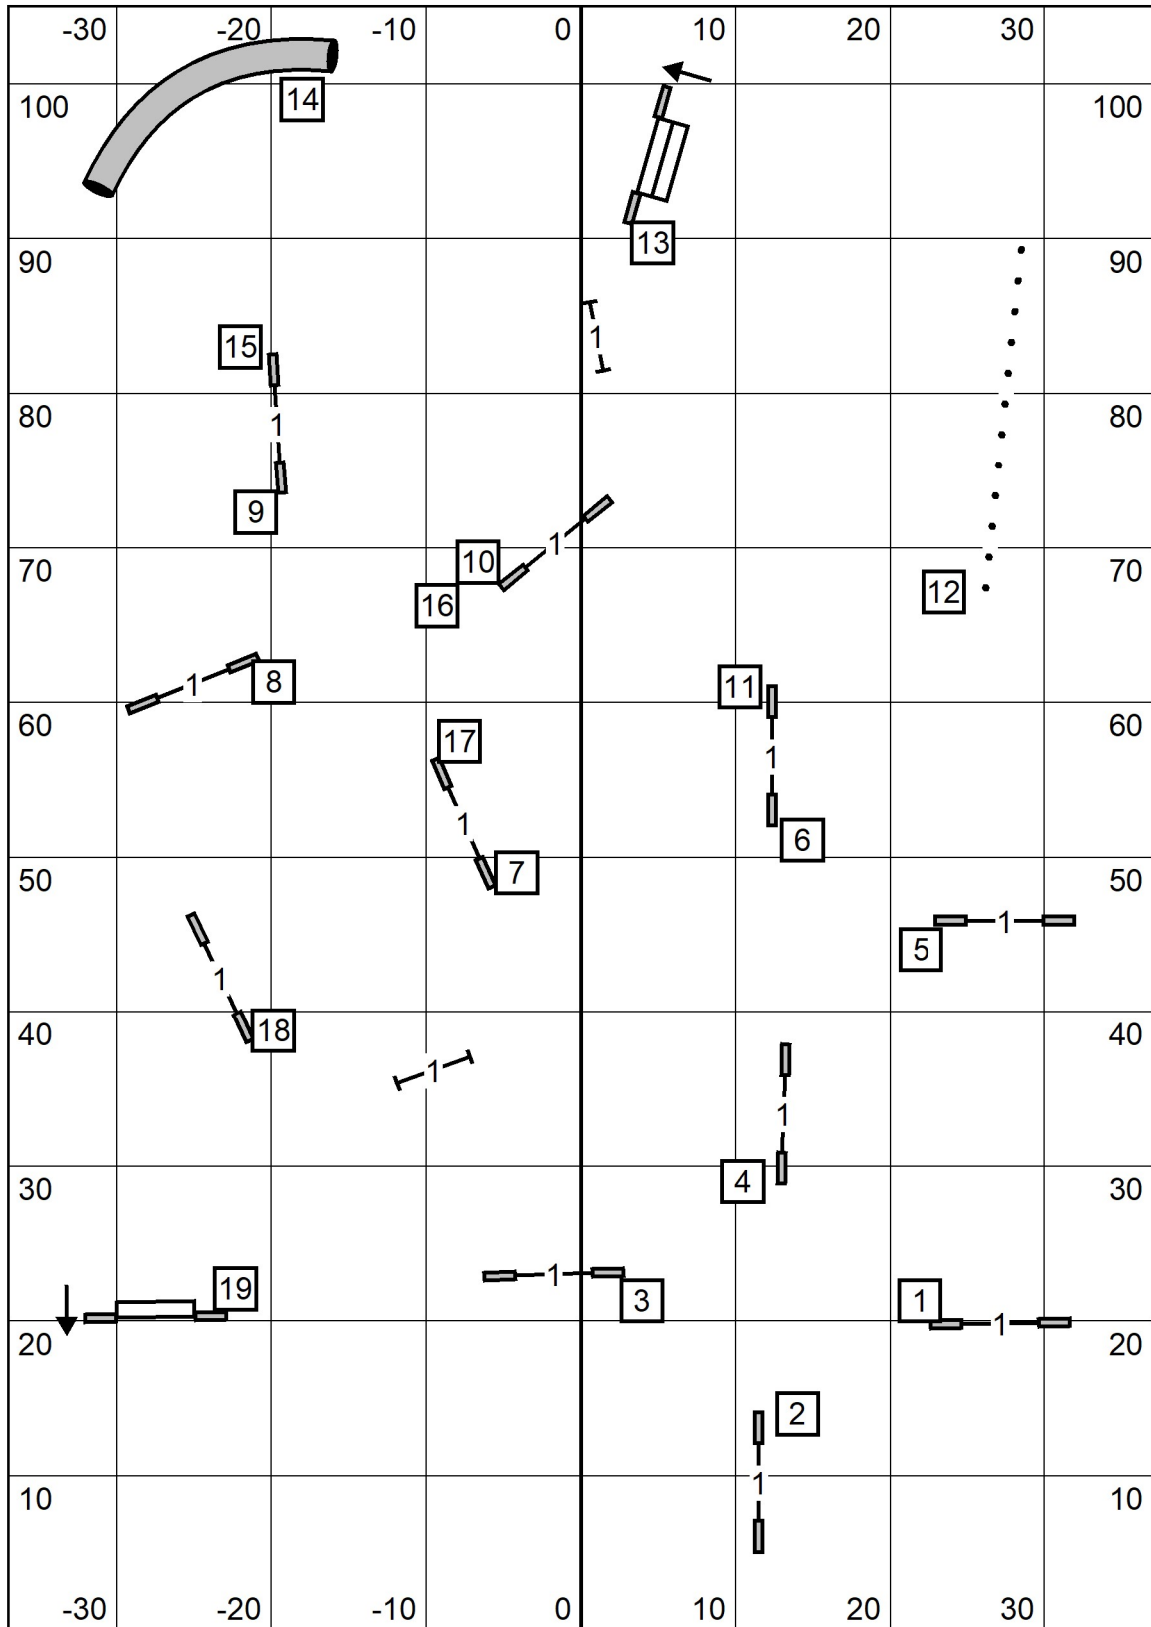

Excellent/ Master JWW

Eastern English Springer Spaniel Club
 August 18, 2024
 Judge Cheri Tyre-Roberts
 76' x 105.5" on turf

Open JWW

Exit Eastern English Springer Spaniel Club T/S Enter

August 18, 2024
 Judge Cheri Tyre-Roberts
 76' x 105.5" on turf

Novice JWW

Exit Eastern English Springer Spaniel Club T/S Enter

August 18, 2024
 Judge Cheri Tyre-Roberts
 76' x 105.5" on turf

Time 2 Beat

Exit	Eastern English Springer Spaniel Club August 18, 2024 Judge Cheri Tyre-Roberts 76' x 105.5" on turf	T/S	Enter	Time 2 Beat MCT 60 sec-4", 8", 12" 55 sec-16" 50 sec-20", 24"
------	--	-----	-------	--

Excellent/ Master Standard

Exit Eastern English Springer Spaniel Club T/S Enter

August 18, 2024
 Judge Cheri Tyre-Roberts
 76' x 105.5" on turf

Open Standard

Exit Eastern English Springer Spaniel Club T/S Enter

August 18, 2024
 Judge Cheri Tyre-Roberts
 76' x 105.5" on turf

Novice Standard

Exit Eastern English Springer Spaniel Club T/S Enter

August 18, 2024
 Judge Cheri Tyre-Roberts
 76' x 105.5" on turf