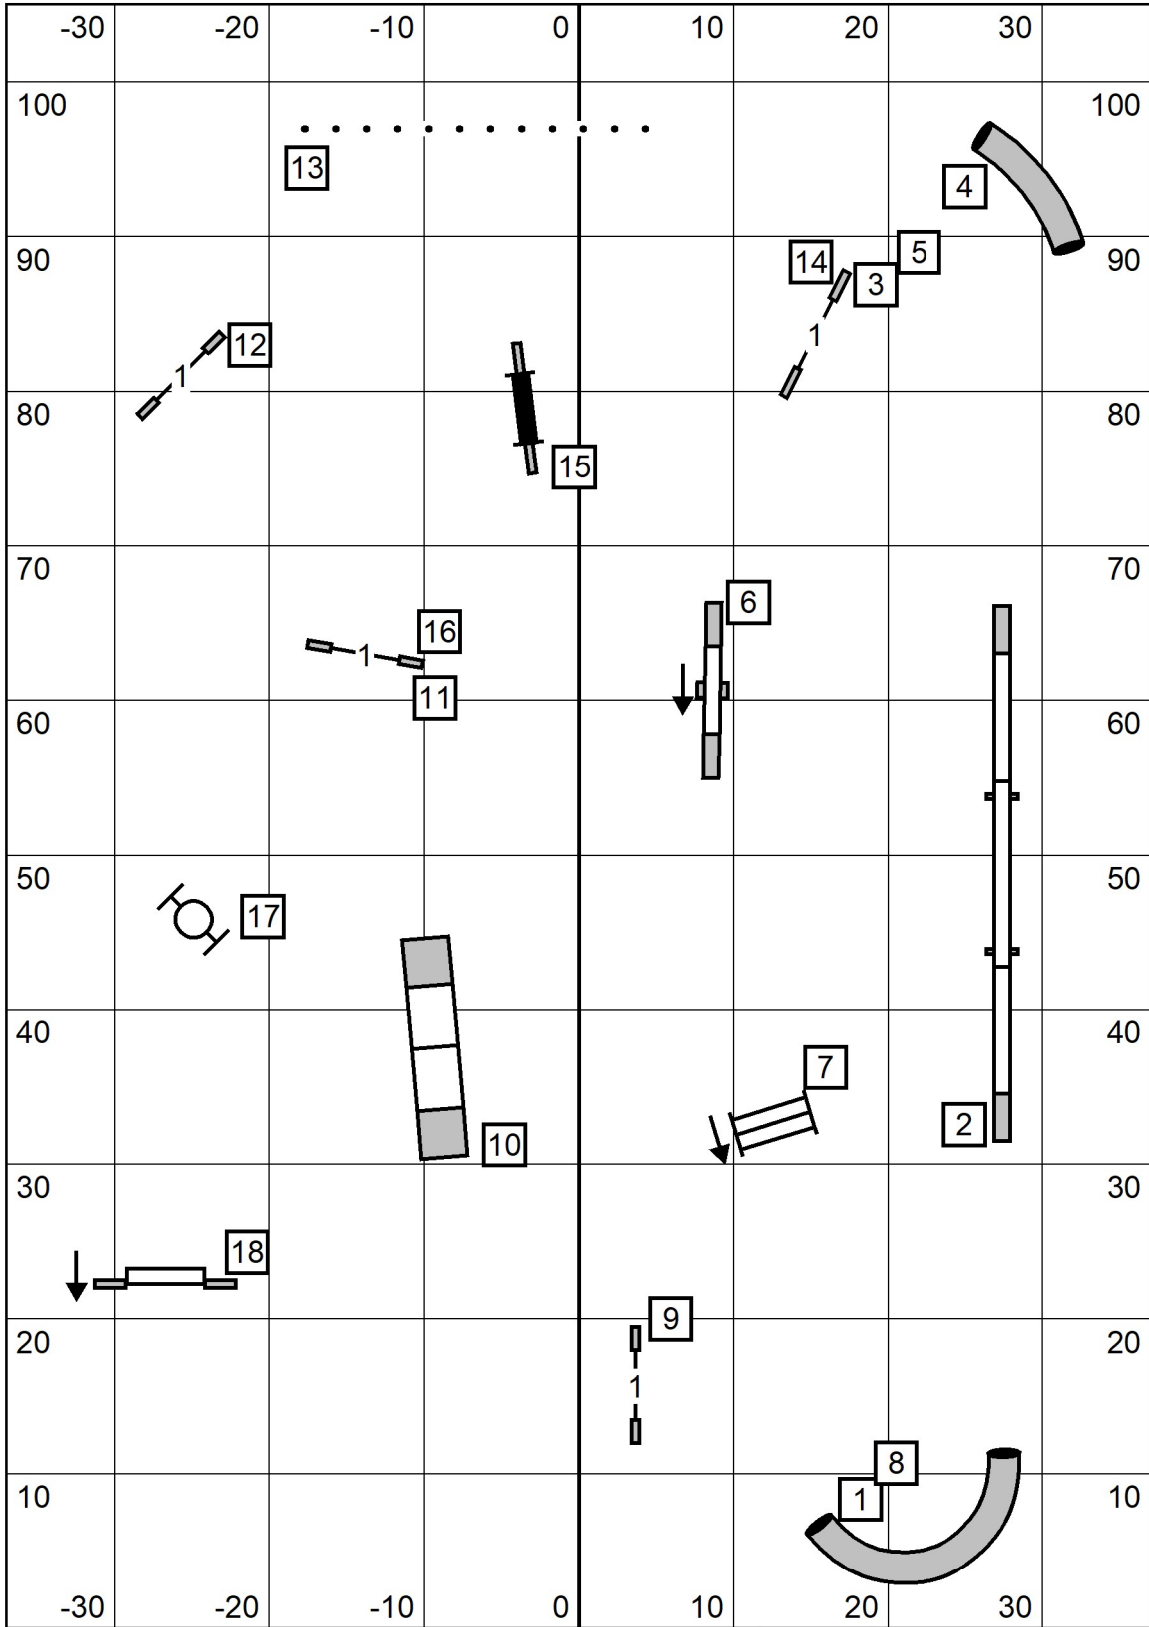

Excellent/ Master JWW

Eastern English Springer Spaniel Club
 August 18, 2024
 Judge Cheri Tyre-Roberts
 76' x 105.5" on turf

Open JWW

Exit Eastern English Springer Spaniel Club T/S Enter

August 18, 2024
 Judge Cheri Tyre-Roberts
 76' x 105.5" on turf

Novice JWW

Exit Eastern English Springer Spaniel Club T/S Enter

August 18, 2024
 Judge Cheri Tyre-Roberts
 76' x 105.5" on turf

Time 2 Beat

Exit	Eastern English Springer Spaniel Club August 18, 2024 Judge Cheri Tyre-Roberts 76' x 105.5" on turf	T/S	Enter	Time 2 Beat MCT 60 sec-4", 8", 12" 55 sec-16" 50 sec-20", 24"
------	--	-----	-------	--

Excellent/ Master Standard

Exit Eastern English Springer Spaniel Club T/S Enter

August 18, 2024
 Judge Cheri Tyre-Roberts
 76' x 105.5" on turf

Open Standard

Exit Eastern English Springer Spaniel Club T/S Enter

August 18, 2024
 Judge Cheri Tyre-Roberts
 76' x 105.5" on turf

Novice Standard

Exit Eastern English Springer Spaniel Club T/S Enter

August 18, 2024
 Judge Cheri Tyre-Roberts
 76' x 105.5" on turf