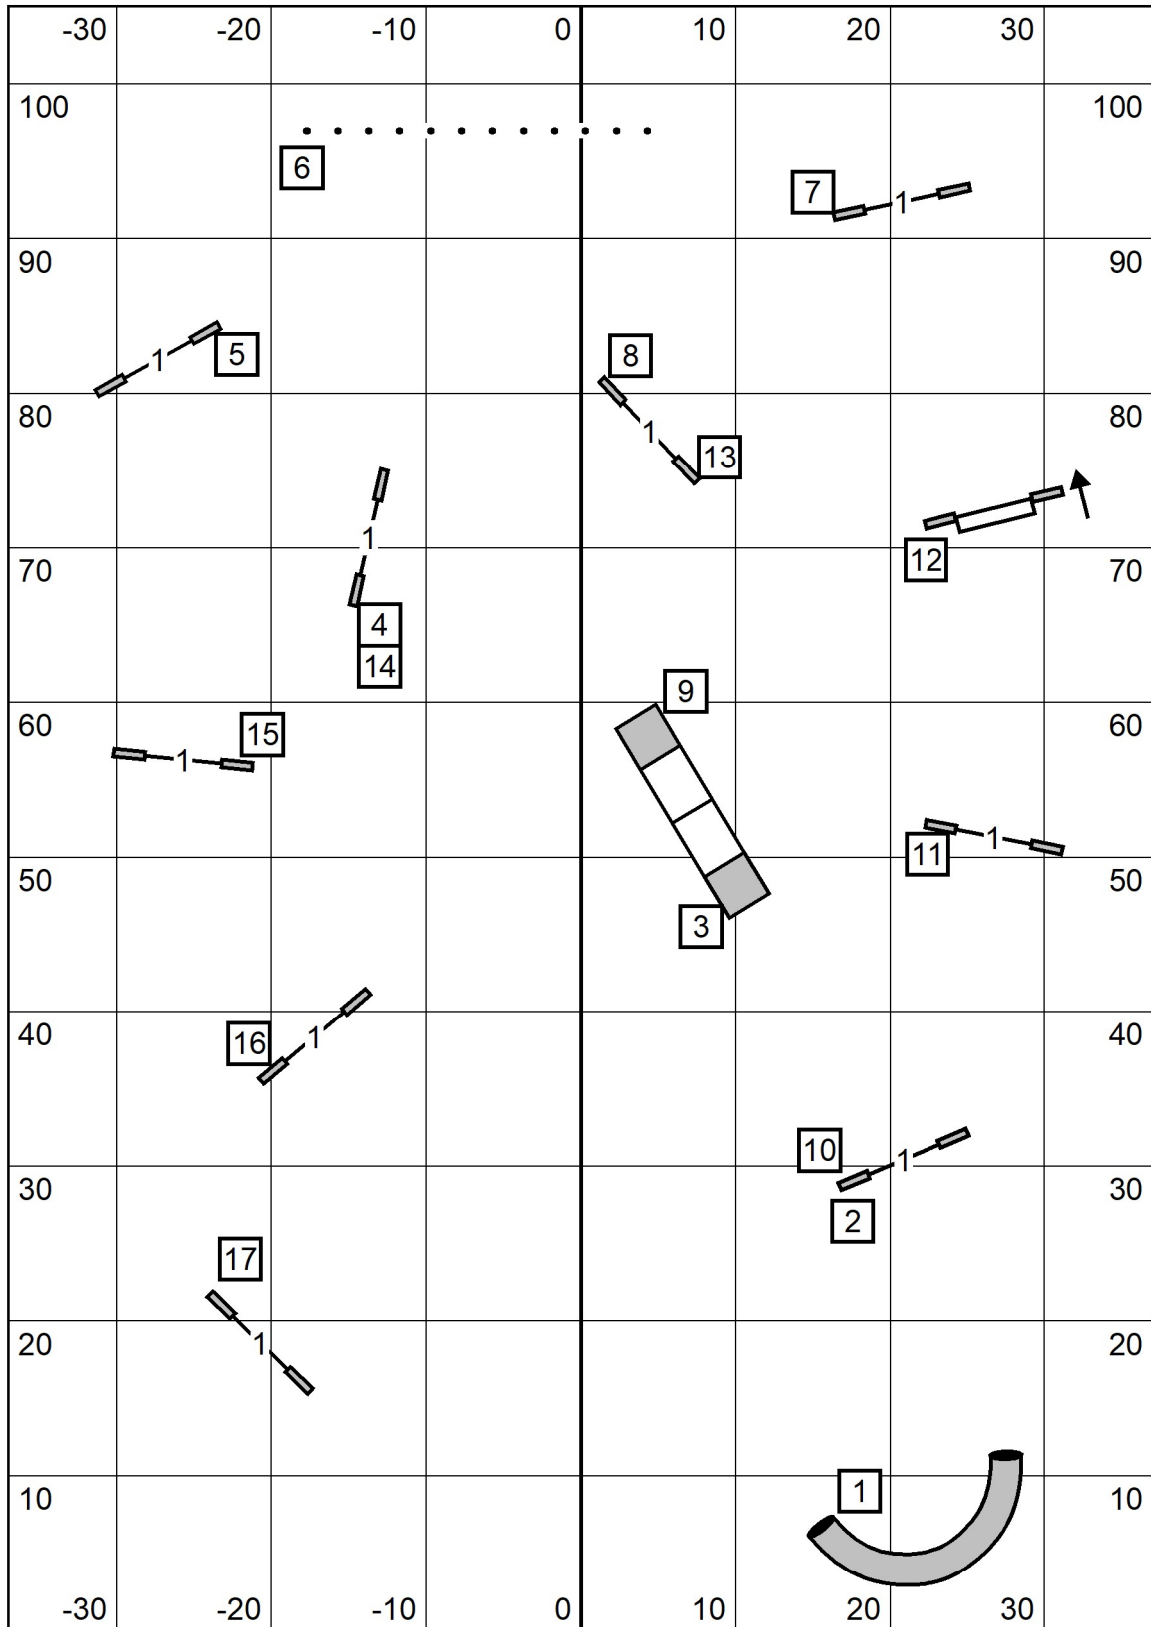

Excellent/ Master JWW

Eastern English Springer Spaniel Club
 August 18, 2024
 Judge Cheri Tyre-Roberts
 76' x 105.5" on turf

Open JWW

Exit Eastern English Springer Spaniel Club T/S Enter

August 18, 2024
 Judge Cheri Tyre-Roberts
 76' x 105.5" on turf

Novice JWW

Exit Eastern English Springer Spaniel Club T/S Enter

August 18, 2024
 Judge Cheri Tyre-Roberts
 76' x 105.5" on turf

Time 2 Beat

Exit	Eastern English Springer Spaniel Club August 18, 2024 Judge Cheri Tyre-Roberts 76' x 105.5" on turf	T/S	Enter	Time 2 Beat MCT 60 sec-4", 8", 12" 55 sec-16" 50 sec-20", 24"
------	--	-----	-------	--

Excellent/ Master Standard

Exit Eastern English Springer Spaniel Club T/S Enter

August 18, 2024
 Judge Cheri Tyre-Roberts
 76' x 105.5" on turf

Open Standard

Exit Eastern English Springer Spaniel Club T/S Enter

August 18, 2024
 Judge Cheri Tyre-Roberts
 76' x 105.5" on turf

Novice Standard

Exit Eastern English Springer Spaniel Club T/S Enter

August 18, 2024
 Judge Cheri Tyre-Roberts
 76' x 105.5" on turf