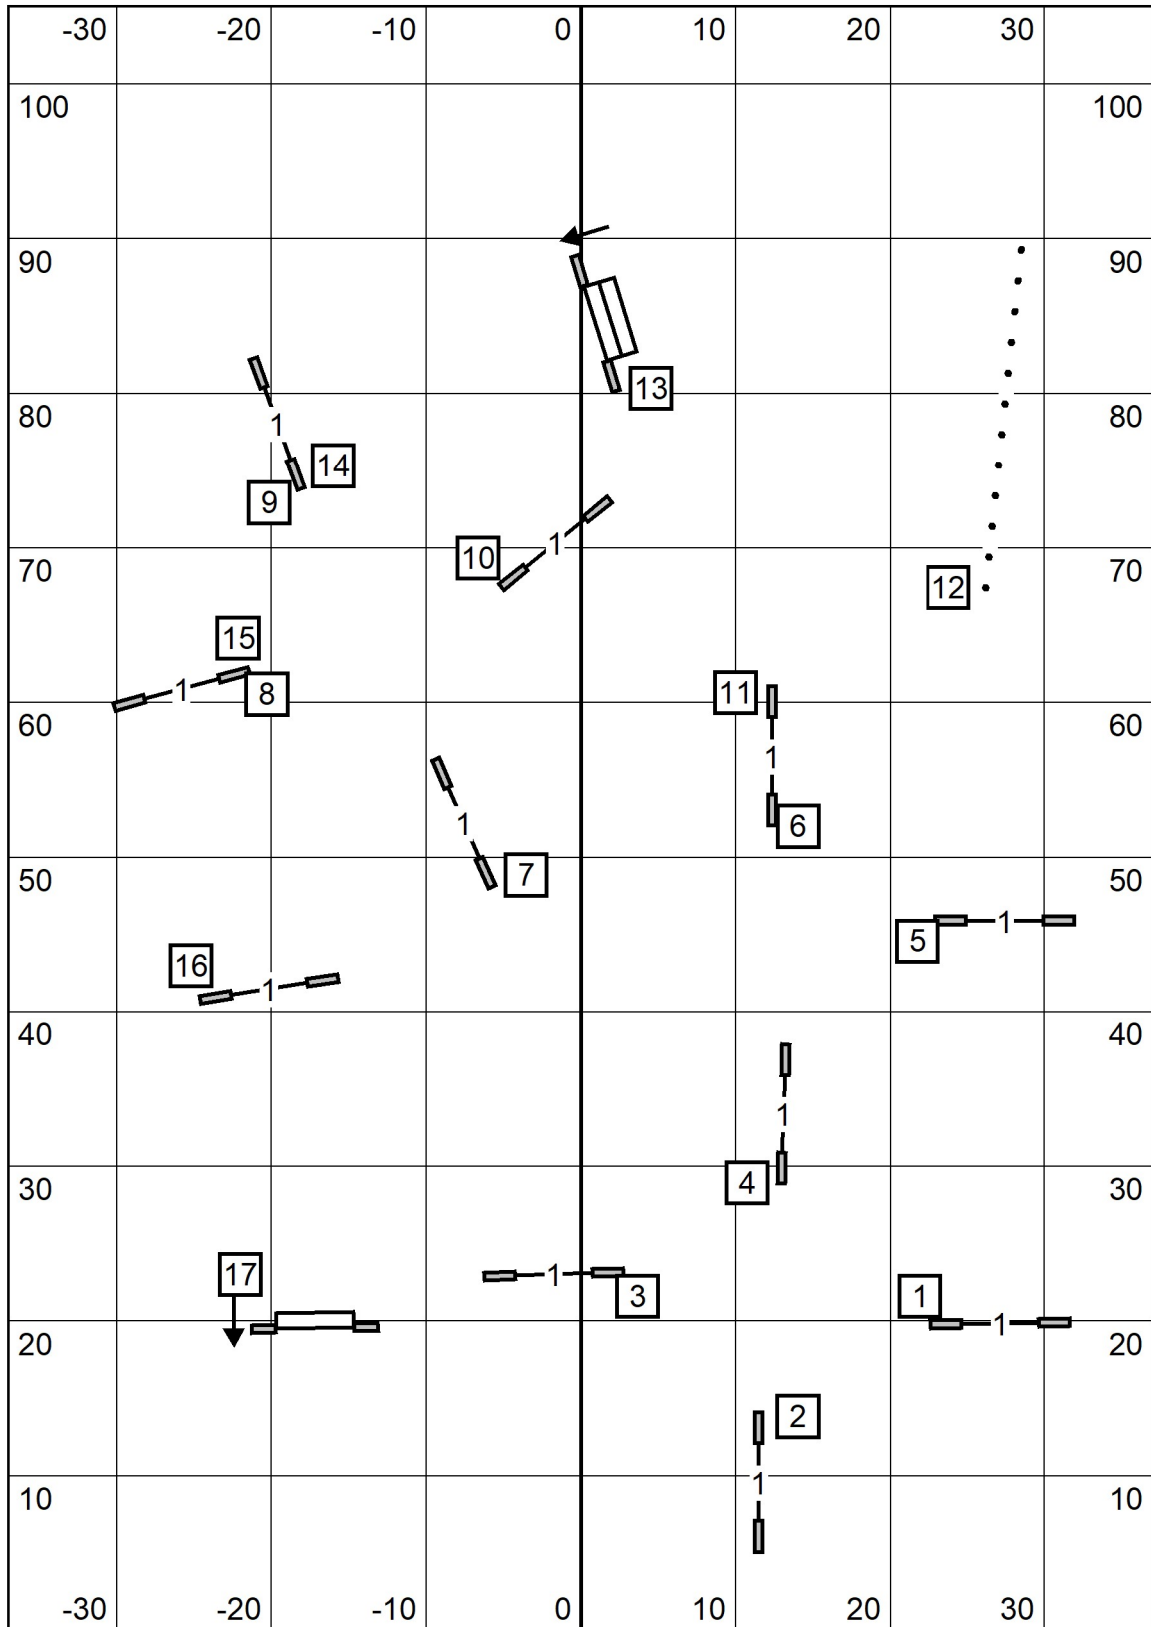

Excellent/ Master JWW

Eastern English Springer Spaniel Club
 August 18, 2024
 Judge Cheri Tyre-Roberts
 76' x 105.5" on turf

Open JWW

Exit Eastern English Springer Spaniel Club T/S Enter

August 18, 2024
 Judge Cheri Tyre-Roberts
 76' x 105.5" on turf

Novice JWW

Exit Eastern English Springer Spaniel Club T/S Enter

August 18, 2024
 Judge Cheri Tyre-Roberts
 76' x 105.5" on turf

Time 2 Beat

Exit	Eastern English Springer Spaniel Club August 18, 2024 Judge Cheri Tyre-Roberts 76' x 105.5" on turf	T/S	Enter	Time 2 Beat MCT 60 sec-4", 8", 12" 55 sec-16" 50 sec-20", 24"
------	--	-----	-------	--

Excellent/ Master Standard

Exit Eastern English Springer Spaniel Club T/S Enter

August 18, 2024
 Judge Cheri Tyre-Roberts
 76' x 105.5" on turf

Open Standard

Exit Eastern English Springer Spaniel Club T/S Enter

August 18, 2024
 Judge Cheri Tyre-Roberts
 76' x 105.5" on turf

Novice Standard

Exit Eastern English Springer Spaniel Club T/S Enter

August 18, 2024
 Judge Cheri Tyre-Roberts
 76' x 105.5" on turf