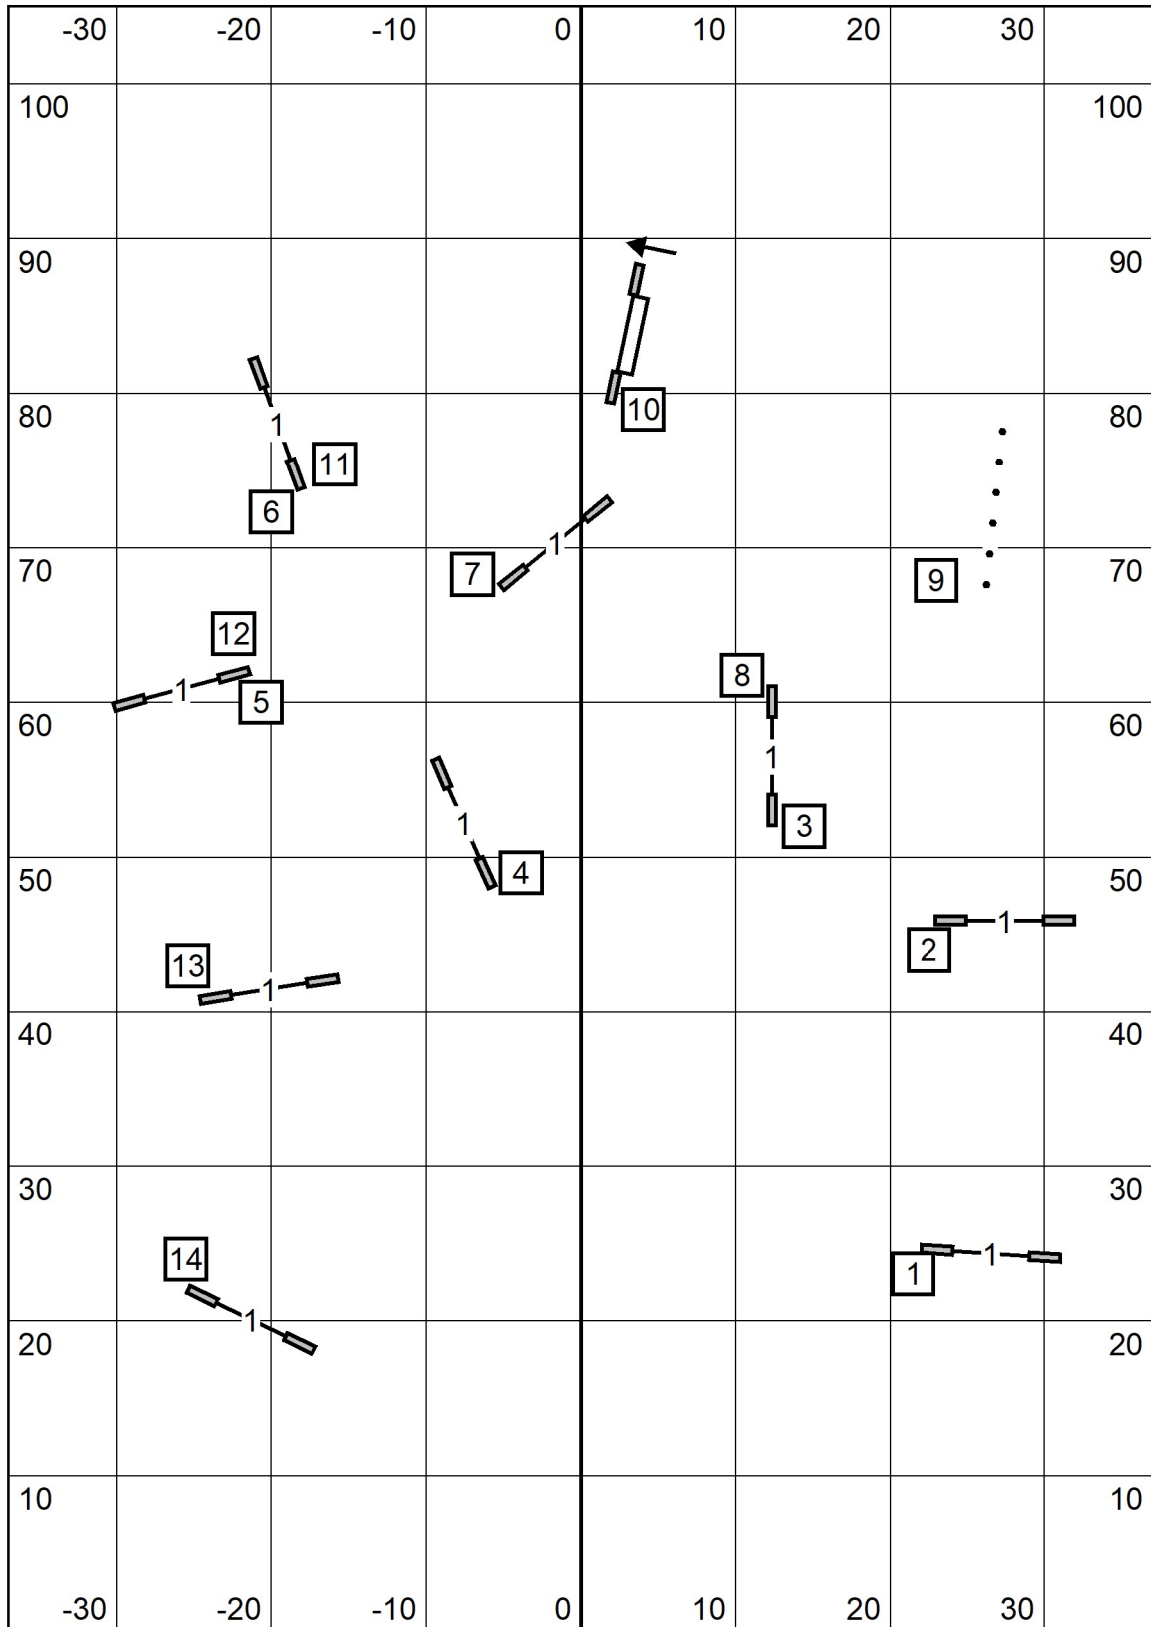

Excellent/ Master JWW

Eastern English Springer Spaniel Club
 August 18, 2024
 Judge Cheri Tyre-Roberts
 76' x 105.5" on turf

Open JWW

Exit Eastern English Springer Spaniel Club T/S Enter

August 18, 2024
 Judge Cheri Tyre-Roberts
 76' x 105.5" on turf

Novice JWW

Exit Eastern English Springer Spaniel Club T/S Enter

August 18, 2024
 Judge Cheri Tyre-Roberts
 76' x 105.5" on turf

Time 2 Beat

Exit	Eastern English Springer Spaniel Club August 18, 2024 Judge Cheri Tyre-Roberts 76' x 105.5" on turf	T/S	Enter	Time 2 Beat MCT 60 sec-4", 8", 12" 55 sec-16" 50 sec-20", 24"
------	--	-----	-------	--

Excellent/ Master Standard

Exit Eastern English Springer Spaniel Club T/S Enter

August 18, 2024
 Judge Cheri Tyre-Roberts
 76' x 105.5" on turf

Open Standard

Exit Eastern English Springer Spaniel Club T/S Enter

August 18, 2024
 Judge Cheri Tyre-Roberts
 76' x 105.5" on turf

Novice Standard

Exit Eastern English Springer Spaniel Club T/S Enter

August 18, 2024
 Judge Cheri Tyre-Roberts
 76' x 105.5" on turf