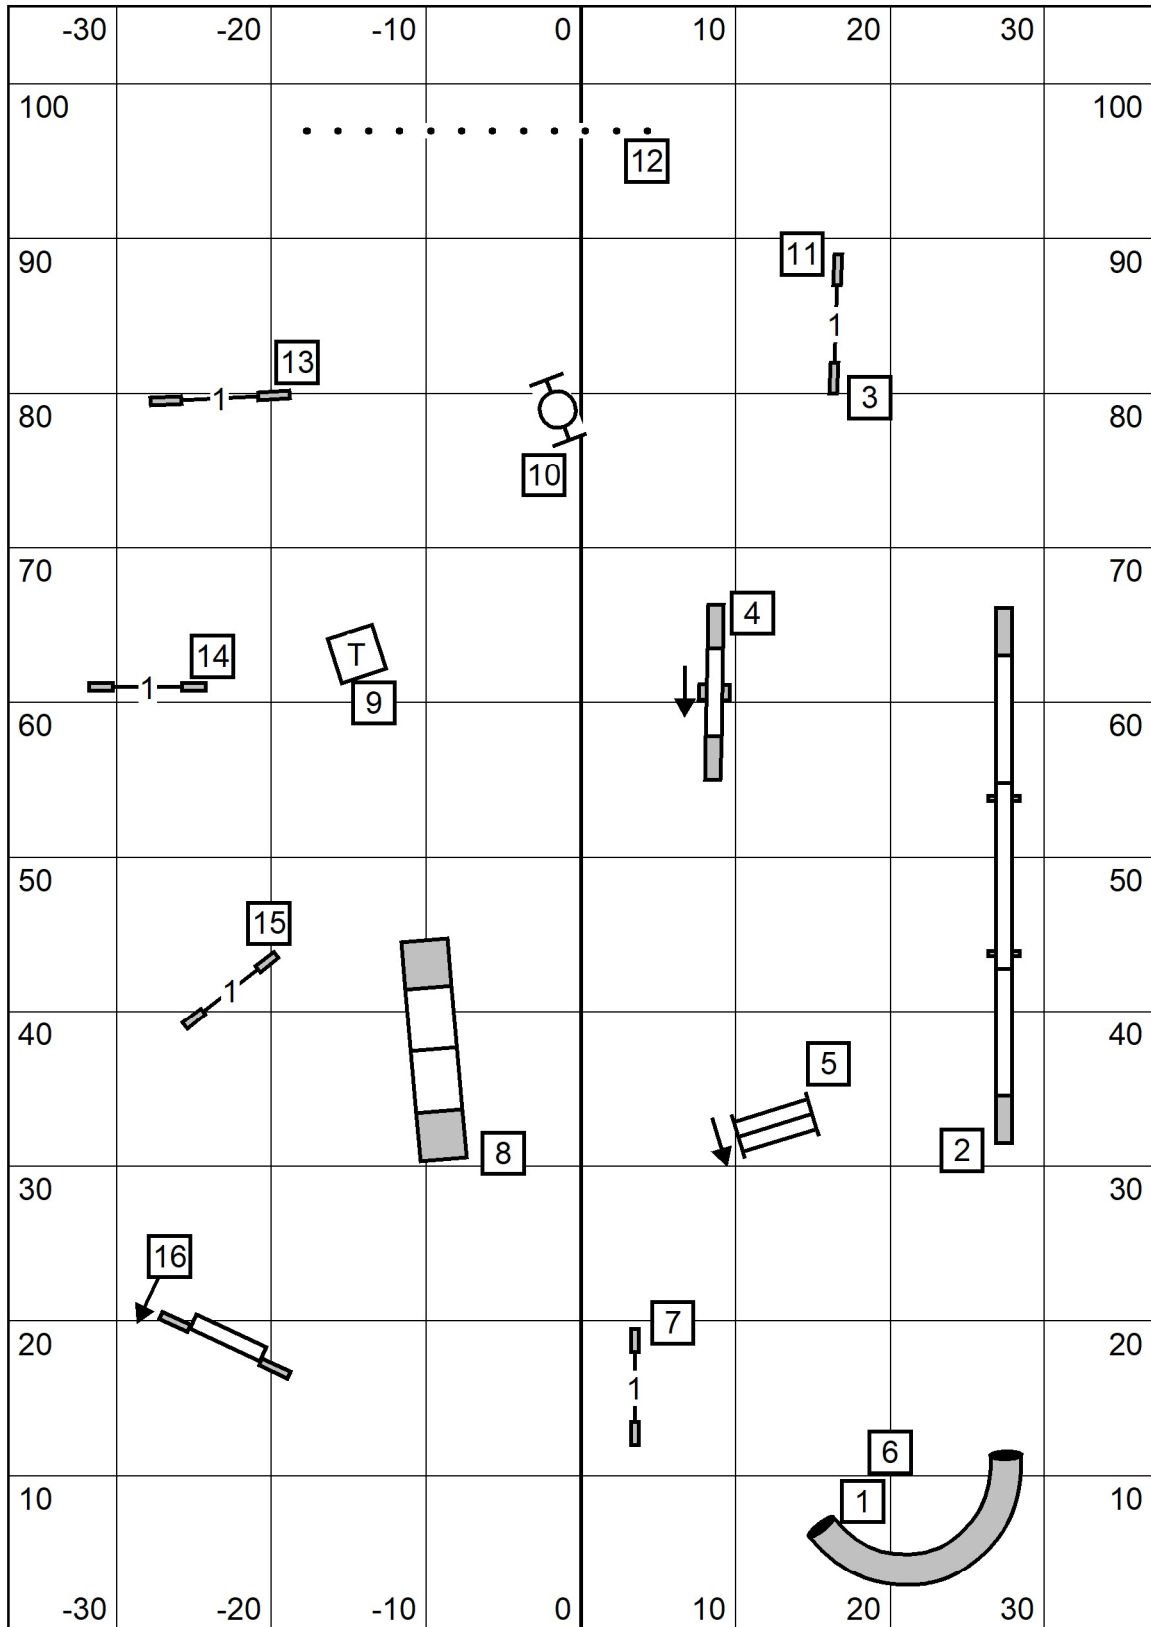

Excellent/ Master JWW

Eastern English Springer Spaniel Club
 August 18, 2024
 Judge Cheri Tyre-Roberts
 76' x 105.5" on turf

Open JWW

Exit Eastern English Springer Spaniel Club T/S Enter

August 18, 2024
 Judge Cheri Tyre-Roberts
 76' x 105.5" on turf

Novice JWW

Exit Eastern English Springer Spaniel Club T/S Enter

August 18, 2024
 Judge Cheri Tyre-Roberts
 76' x 105.5" on turf

Time 2 Beat

Exit	Eastern English Springer Spaniel Club August 18, 2024 Judge Cheri Tyre-Roberts 76' x 105.5" on turf	T/S	Enter	Time 2 Beat MCT 60 sec-4", 8", 12" 55 sec-16" 50 sec-20", 24"
------	--	-----	-------	--

Excellent/ Master Standard

Exit Eastern English Springer Spaniel Club T/S Enter

August 18, 2024
 Judge Cheri Tyre-Roberts
 76' x 105.5" on turf

Open Standard

Exit Eastern English Springer Spaniel Club T/S Enter

August 18, 2024
 Judge Cheri Tyre-Roberts
 76' x 105.5" on turf

Novice Standard

Exit Eastern English Springer Spaniel Club T/S Enter

August 18, 2024
 Judge Cheri Tyre-Roberts
 76' x 105.5" on turf