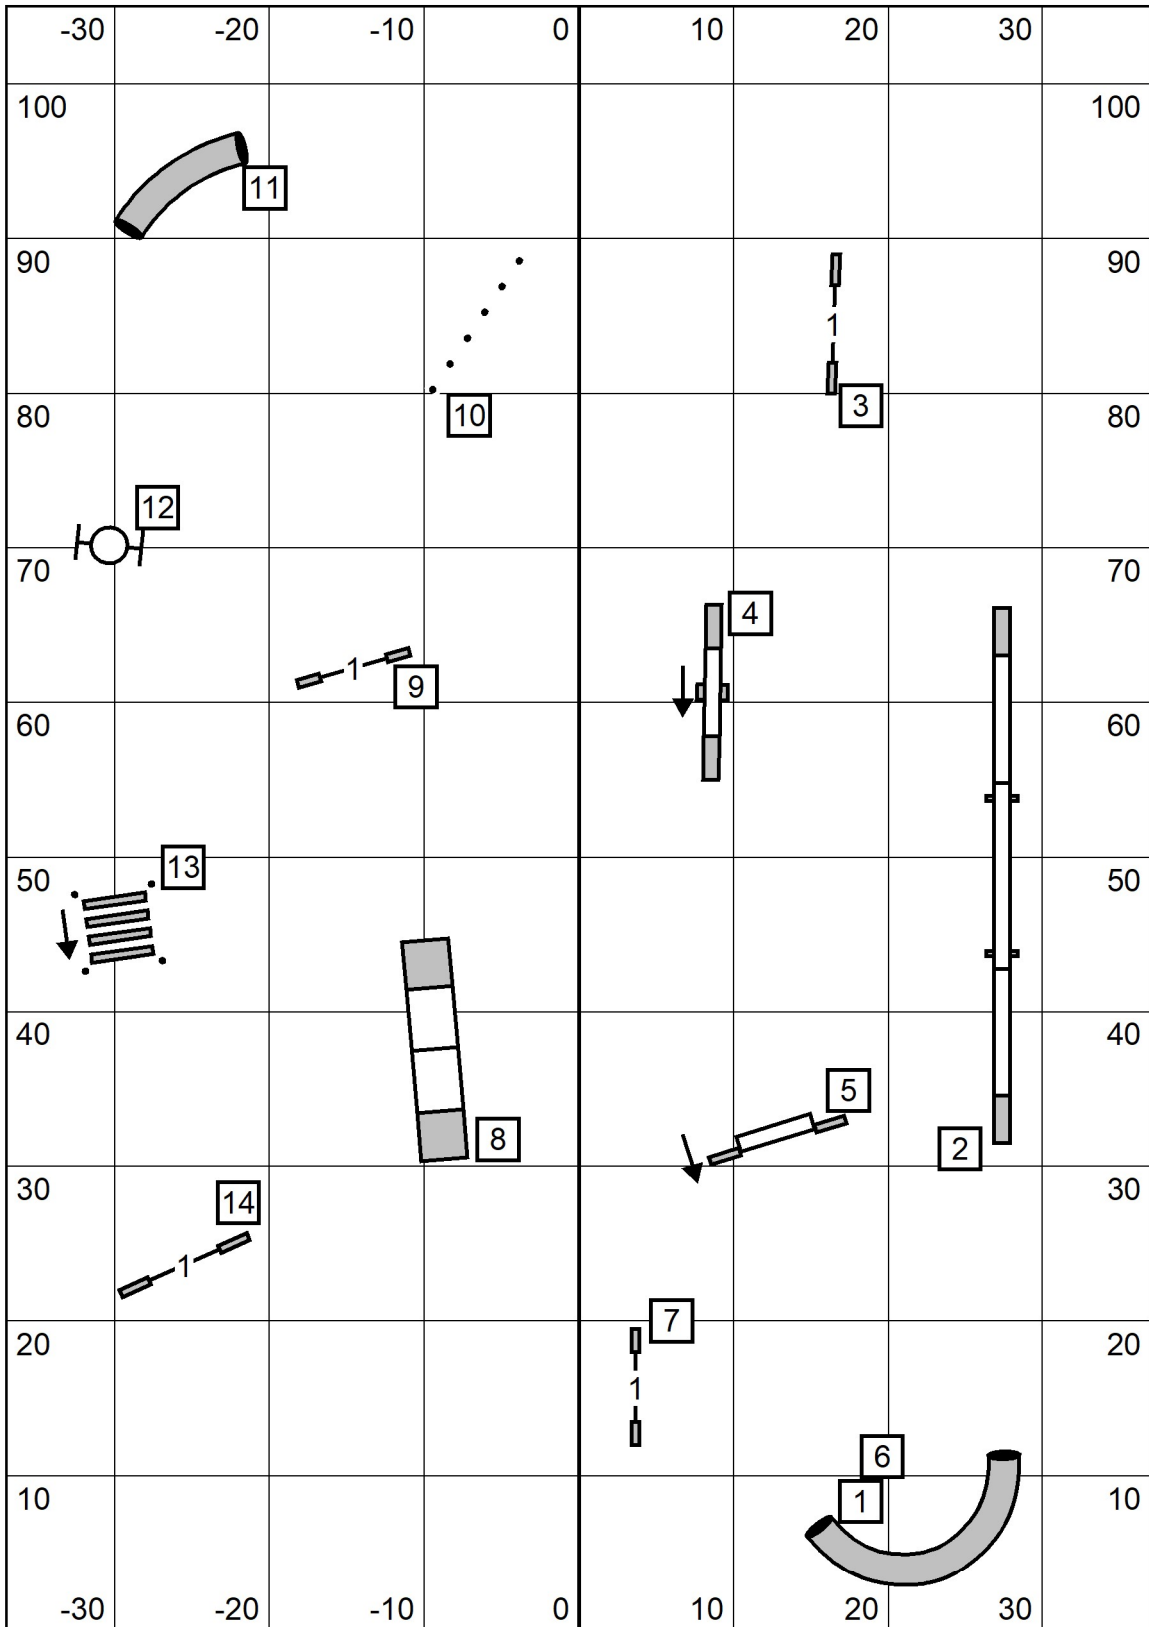

Excellent/ Master JWW

Eastern English Springer Spaniel Club
 August 18, 2024
 Judge Cheri Tyre-Roberts
 76' x 105.5" on turf

Open JWW

Exit Eastern English Springer Spaniel Club T/S Enter

August 18, 2024
 Judge Cheri Tyre-Roberts
 76' x 105.5" on turf

Novice JWW

Exit Eastern English Springer Spaniel Club T/S Enter

August 18, 2024
 Judge Cheri Tyre-Roberts
 76' x 105.5" on turf

Time 2 Beat

Exit	Eastern English Springer Spaniel Club August 18, 2024 Judge Cheri Tyre-Roberts 76' x 105.5" on turf	T/S	Enter	Time 2 Beat MCT 60 sec-4", 8", 12" 55 sec-16" 50 sec-20", 24"
------	--	-----	-------	--

Excellent/ Master Standard

Exit Eastern English Springer Spaniel Club T/S Enter

August 18, 2024
 Judge Cheri Tyre-Roberts
 76' x 105.5" on turf

Open Standard

Exit Eastern English Springer Spaniel Club T/S Enter

August 18, 2024
 Judge Cheri Tyre-Roberts
 76' x 105.5" on turf

Novice Standard

Exit Eastern English Springer Spaniel Club T/S Enter

August 18, 2024
 Judge Cheri Tyre-Roberts
 76' x 105.5" on turf