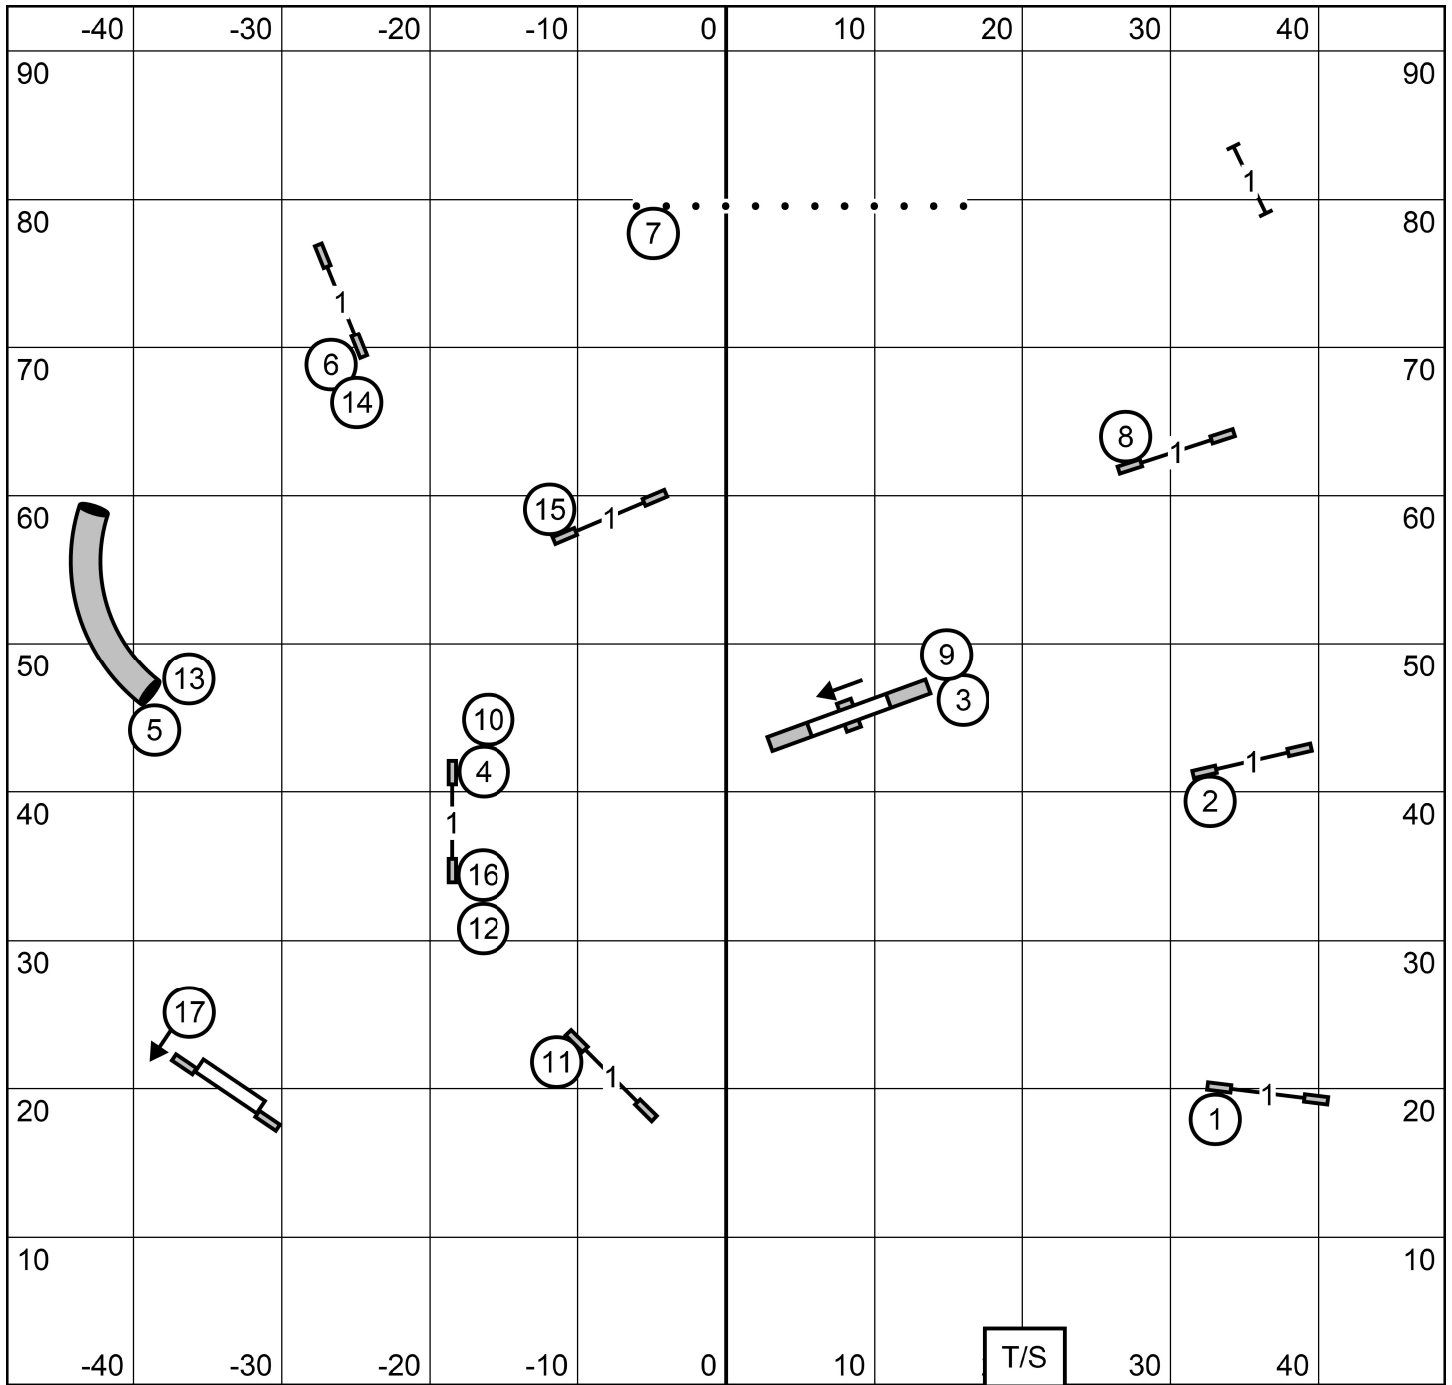

EXIT

TIME 2 BEAT
Ocean State Agility Club
September 15, 2024
North Smithfield, RI
Designed by Zach Gulaboff Davis

T/S

ENTER