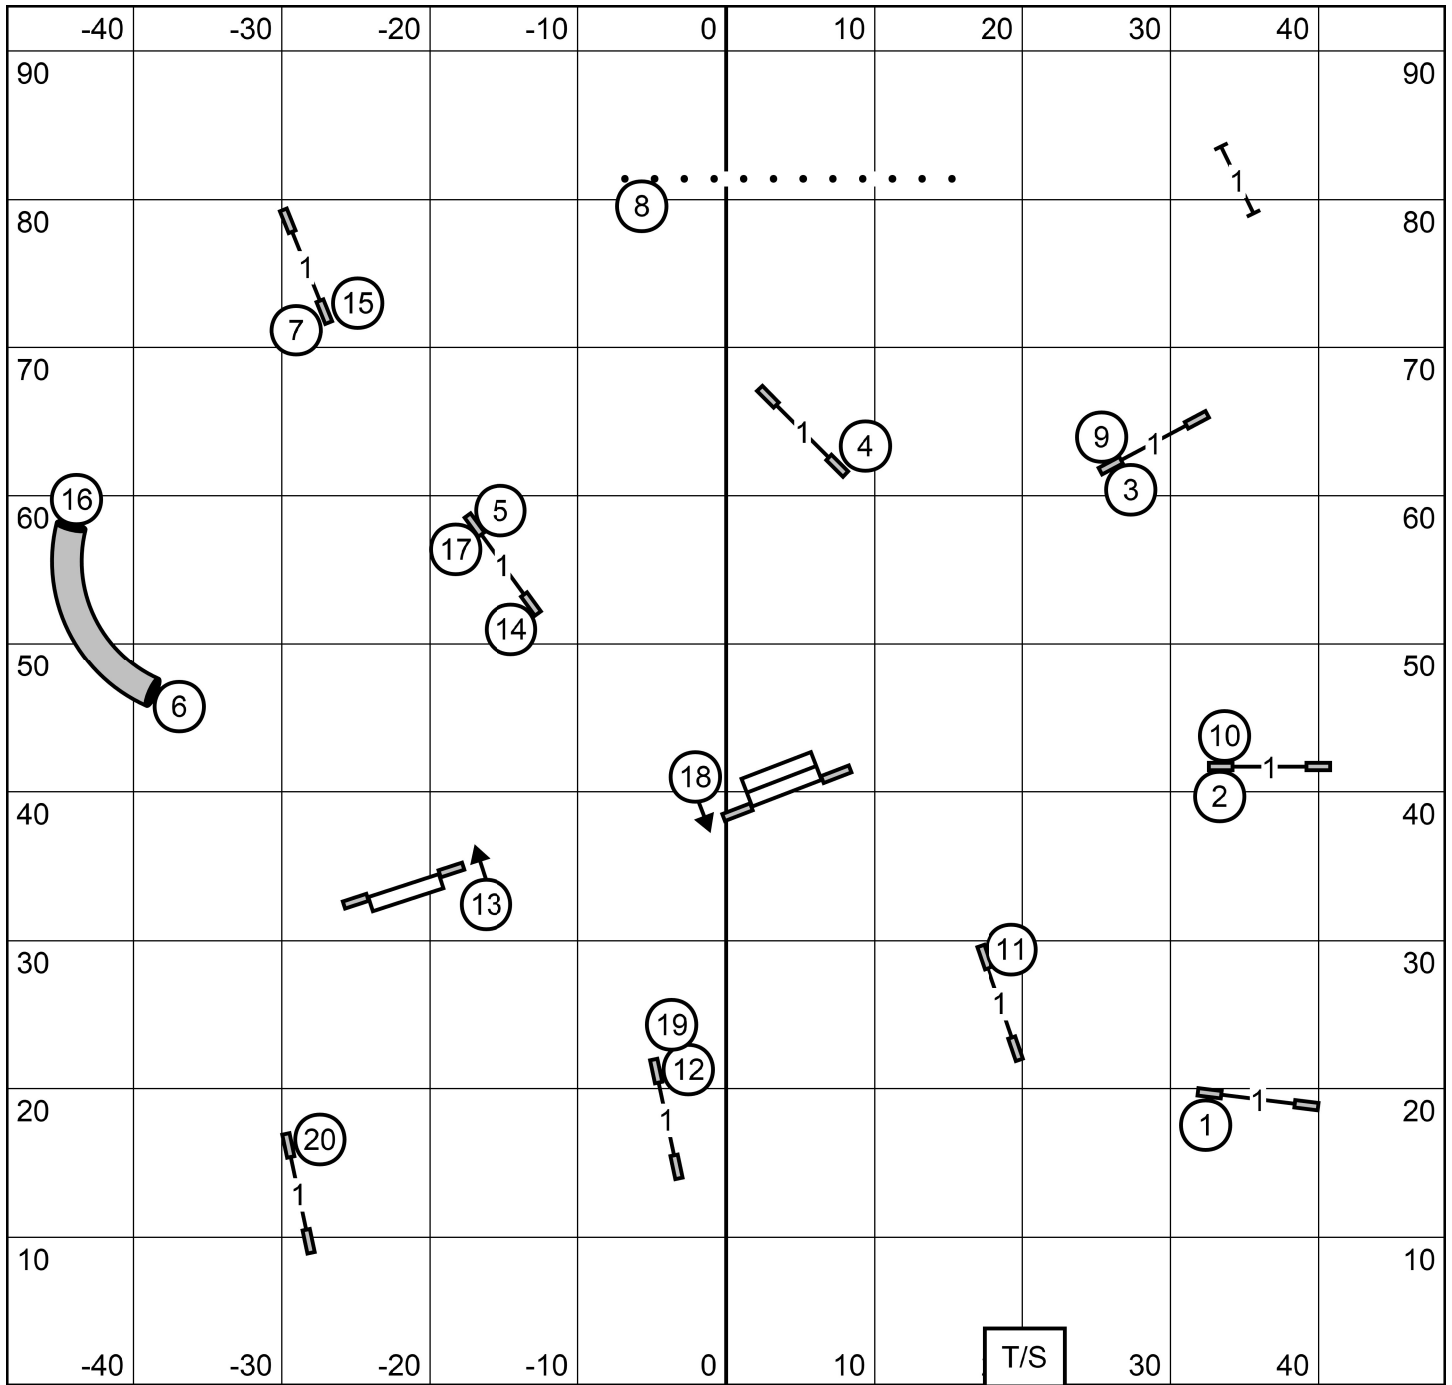

T/S

ENTER

EXIT

NOVICE JWW
 Ocean State Agility Club
 September 15, 2024
 North Smithfield, RI
 Designed by Zach Gulaboff Davis

T/S

ENTER

EXIT

EXCELLENT / MASTER JWW
 Ocean State Agility Club
 September 15, 2024
 North Smithfield, RI
 Designed by Zach Gulaboff Davis