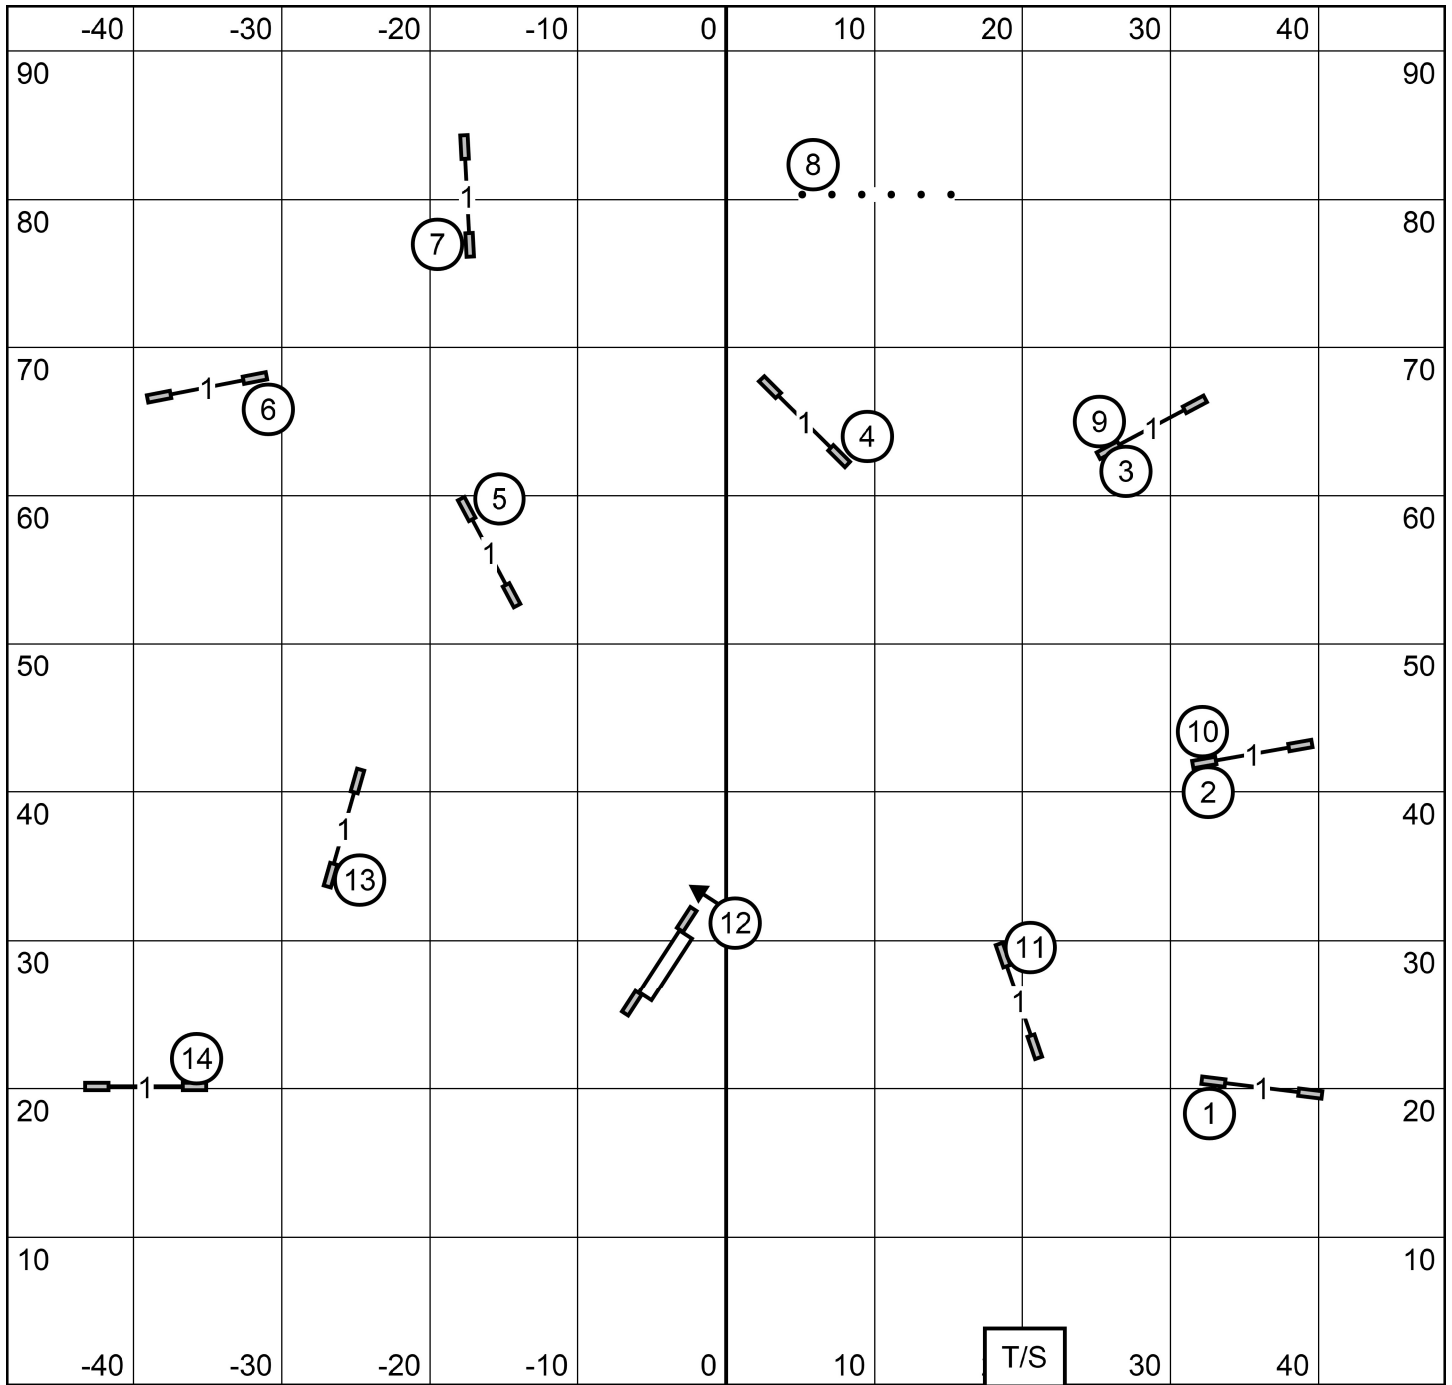

EXIT

NOVICE JWW
Ocean State Agility Club
September 15, 2024
North Smithfield, RI
Designed by Zach Gulaboff Davis

T/S

ENTER