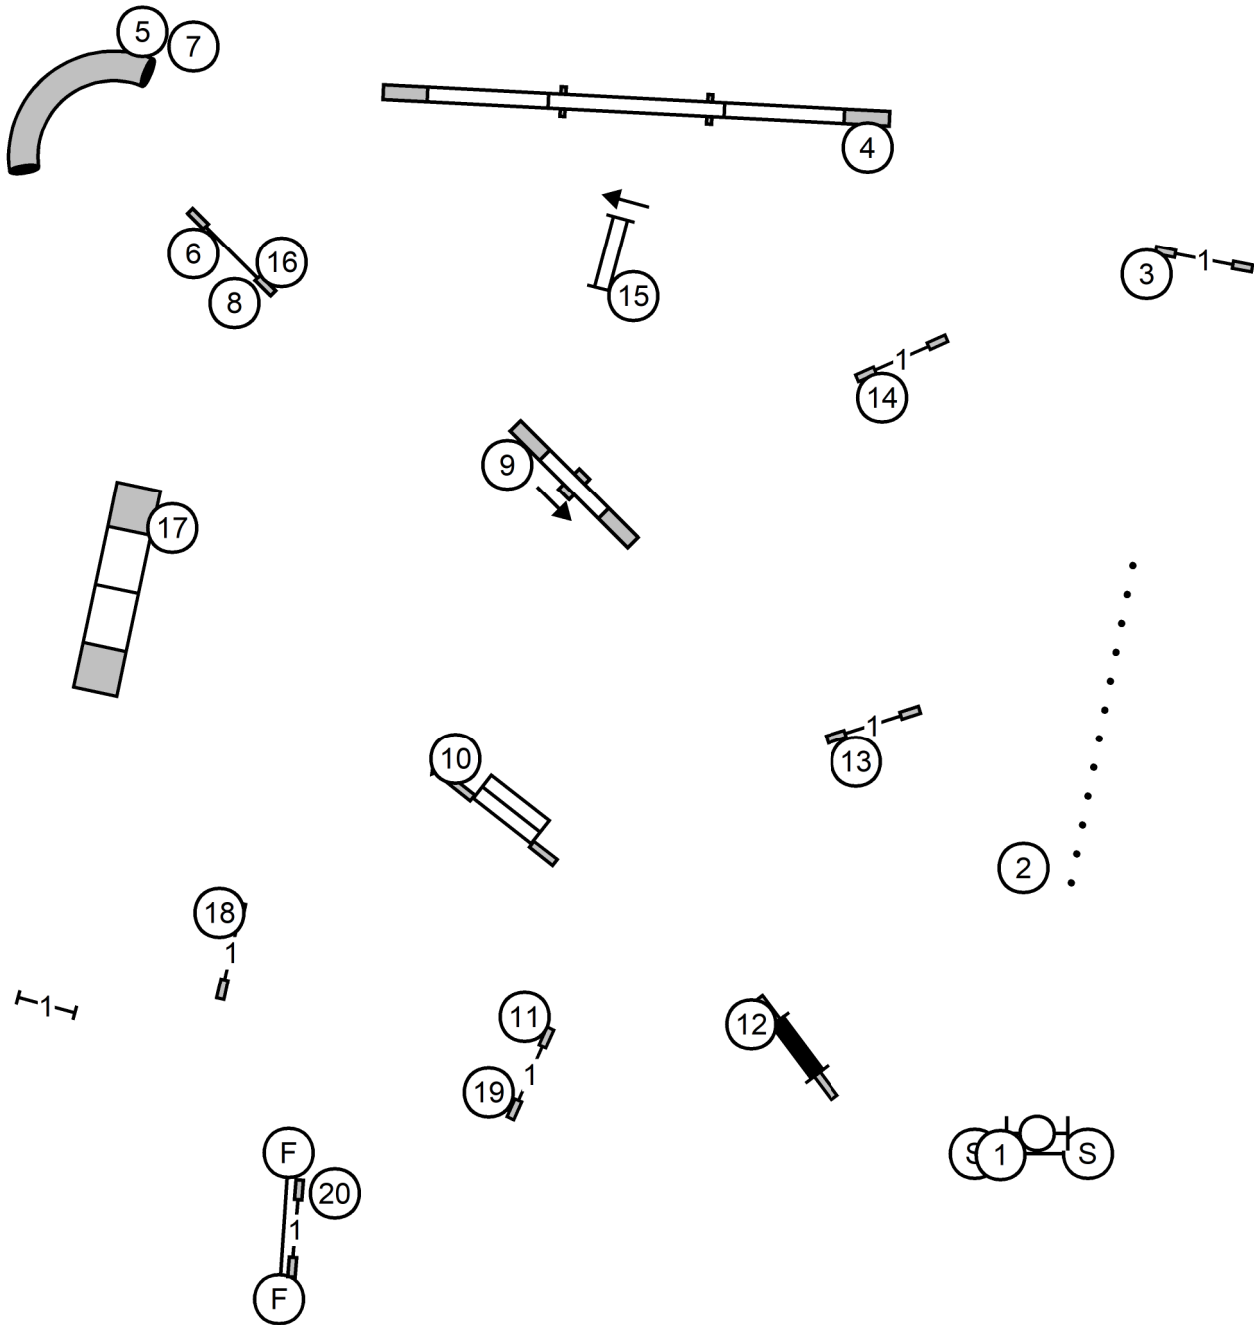

OCEAN STATE AGILITY CLUB
 Wide World of Indoor Sports
 N. Smithfield, RI 15 Sep 24 Sun
 Judge: Dr. Roger O'Sullivan

TS

**PREMIER
 STANDARD**

OCEAN STATE AGILITY CLUB
 Wide World of Indoor Sports
 N. Smithfield, RI 15 Sep 24 Sun
 Judge: Dr. Roger O'Sullivan