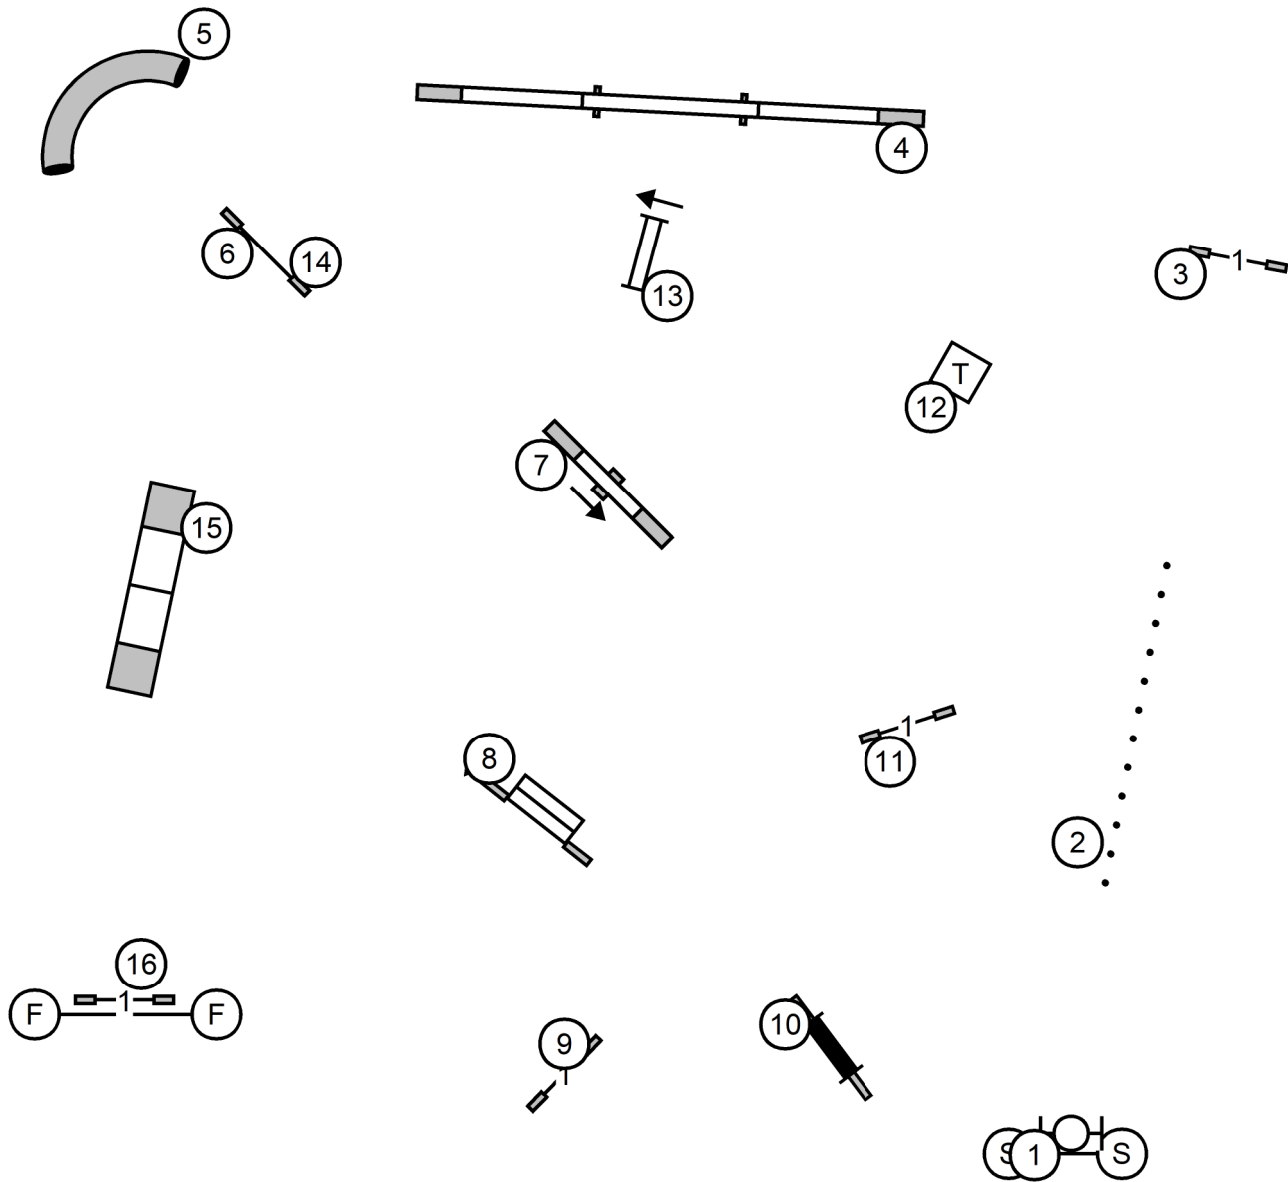

OCEAN STATE AGILITY CLUB
Wide World of Indoor Sports
N. Smithfield, RI 15 Sep 24 Sun
Judge: Dr. Roger O'Sullivan

TS

OPEN
STANDARD