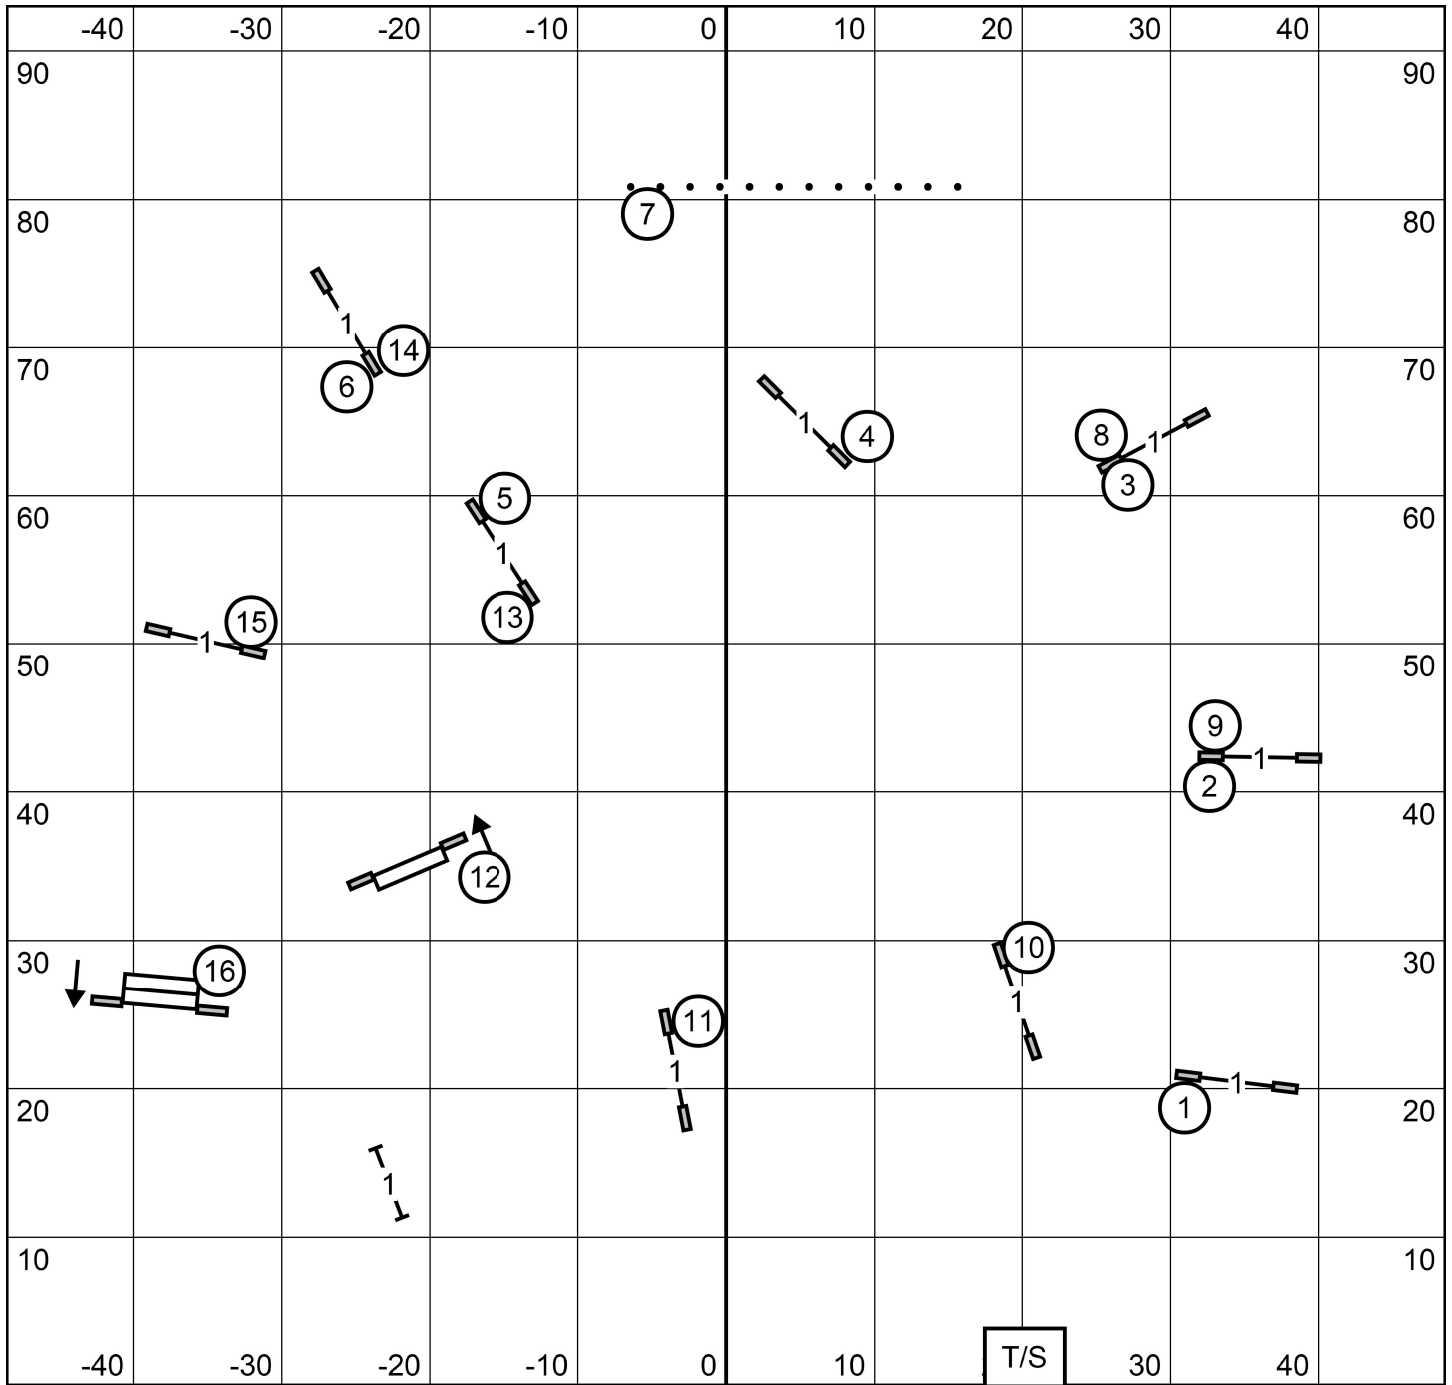

**NOVICE
STANDARD**

EXIT

TIME 2 BEAT
 Ocean State Agility Club
 September 15, 2024
 North Smithfield, RI
 Designed by Zach Gulaboff Davis

T/S

ENTER

EXIT

OPEN JWW
 Ocean State Agility Club
 September 15, 2024
 North Smithfield, RI
 Designed by Zach Gulaboff Davis