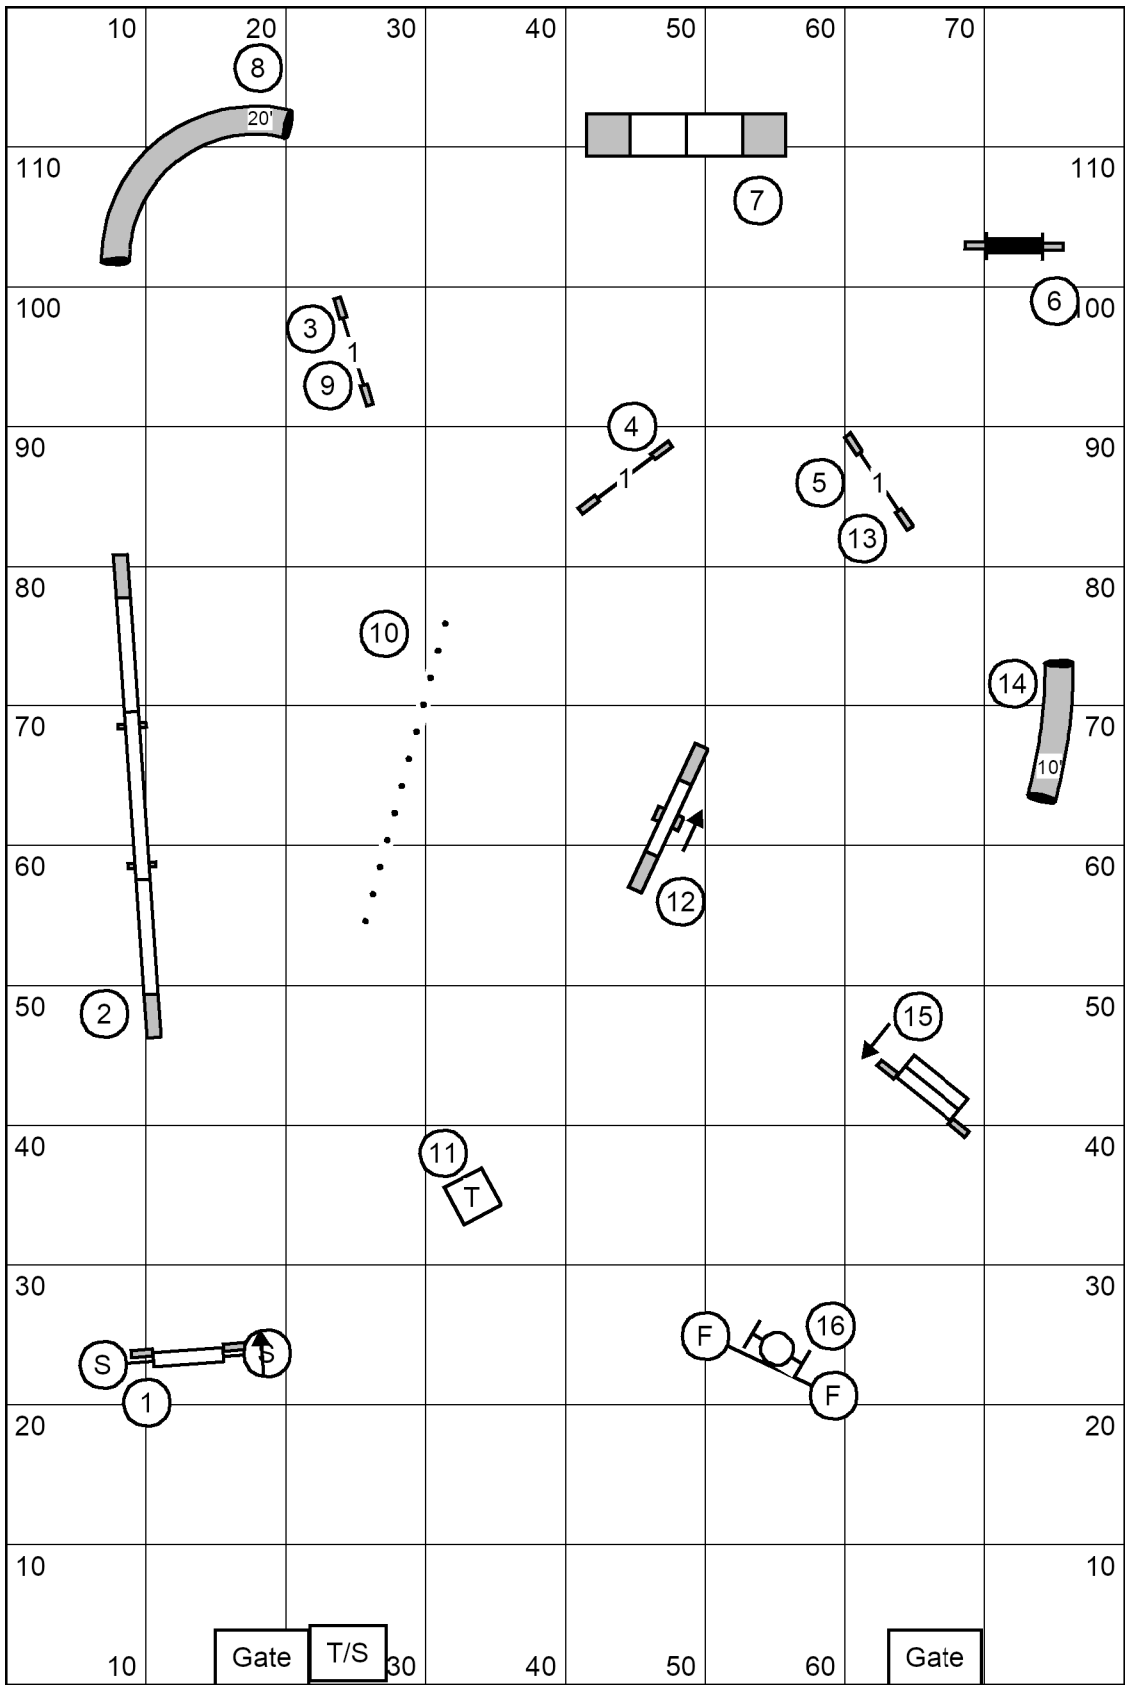

Albany Obedience Club
 Dream Dogs Training Center,
 Saugerties NY
Combined FAST
 Saturday, September 21, 2024
 Erin Schaefer
 80'x120' indoors on turf

—— 60 pts Ex/M

----- 55 pts Open

- - - - 50 pts Nov

(8) (5) (2)

(8) (5) or (2) (5) in flow

(8) (5) or (2) (5) in flow

Albany Obedience Club
 Dream Dogs Training Center, Saugerties NY
 Saturday, September 21, 2024

Next dog in
 # 12 SEESAW

Open Standard
 Erin Schaefer
 80' x 120' indoors on turf

Albany Obedience Club
 Dream Dogs Training Center, Saugerties NY
 Saturday, September 21, 2024

Next dog in
 # 10 SEESAW

Novice Standard
 Erin Schaefer
 80' x 120' indoors on turf

Albany Obedience Club
 Dream Dogs Training Center, Saugerties NY
 Saturday, September 21, 2024