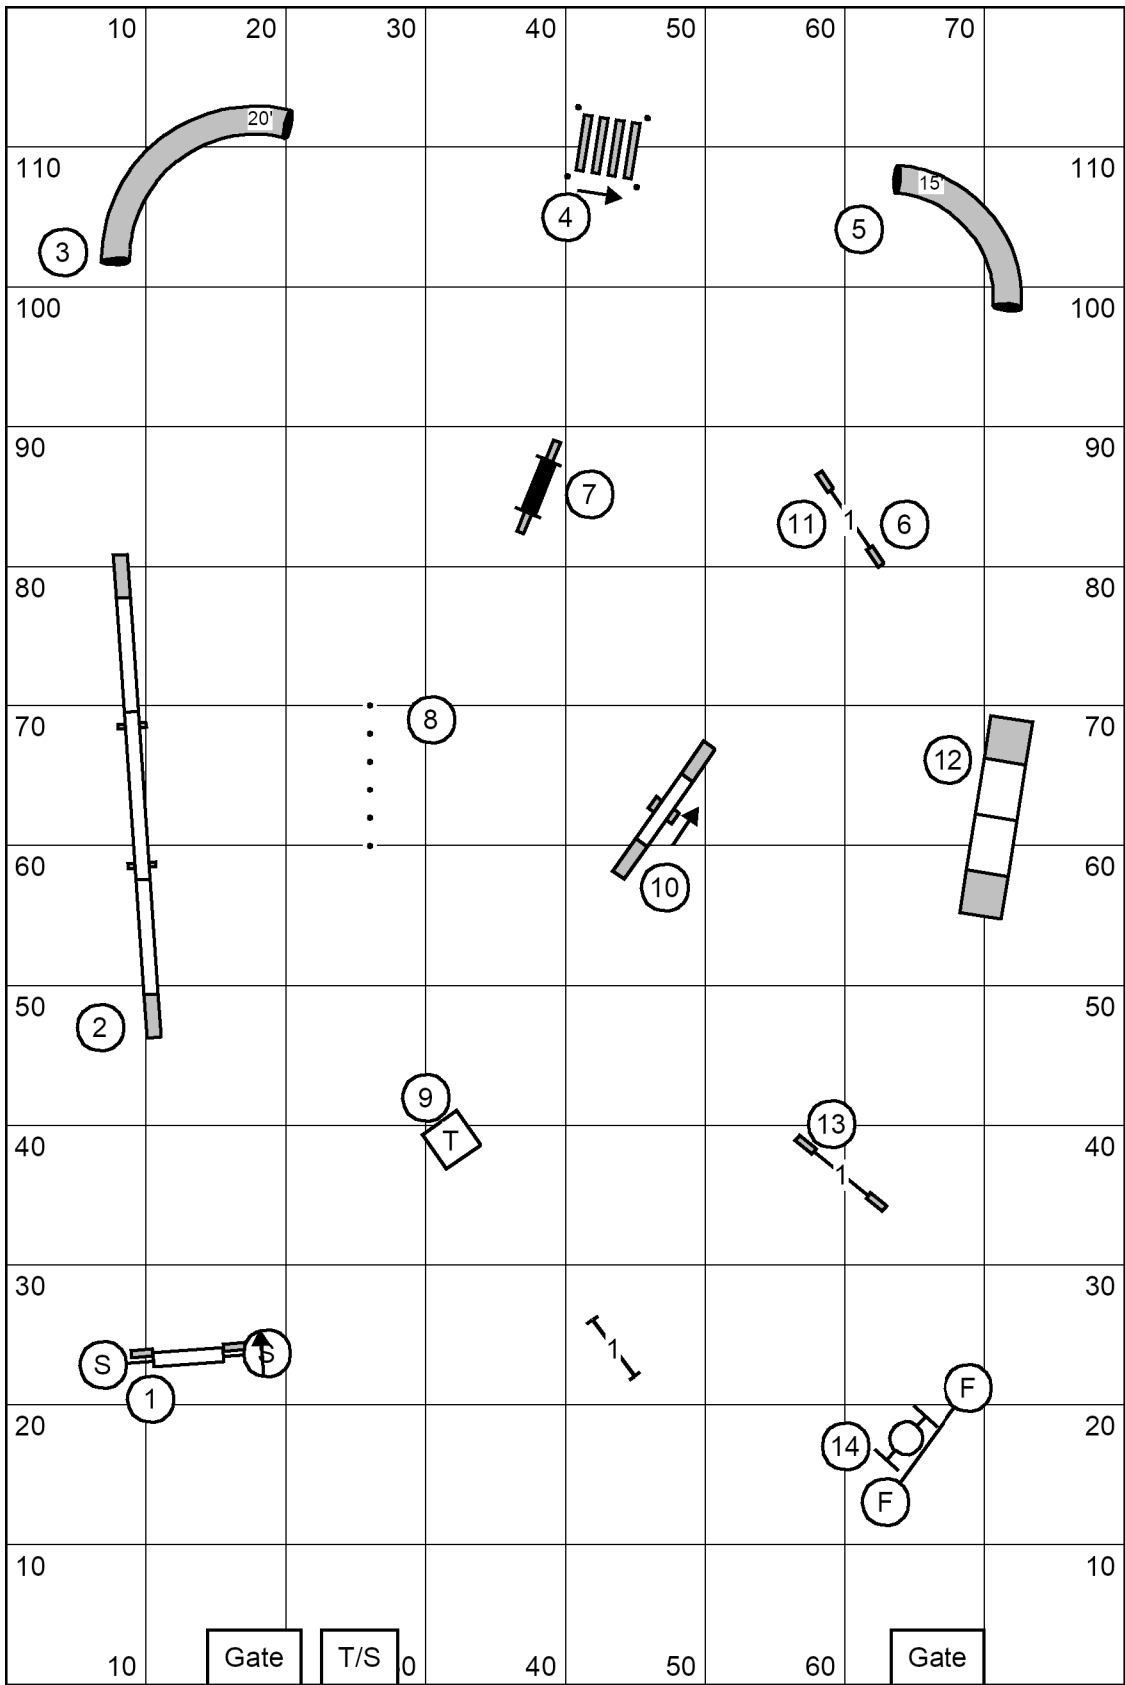

(8) (5) or (2) (5) in flow

(8) (5) or (2) (5) in flow

Albany Obedience Club
 Dream Dogs Training Center, Saugerties NY
 Saturday, September 21, 2024

Next dog in
 # 12 SEESAW

Open Standard
 Erin Schaefer
 80' x 120' indoors on turf

Albany Obedience Club
 Dream Dogs Training Center, Saugerties NY
 Saturday, September 21, 2024

Next dog in
 # 10 SEESAW

Novice Standard
 Erin Schaefer
 80' x 120' indoors on turf

Albany Obedience Club
 Dream Dogs Training Center, Saugerties NY
 Saturday, September 21, 2024