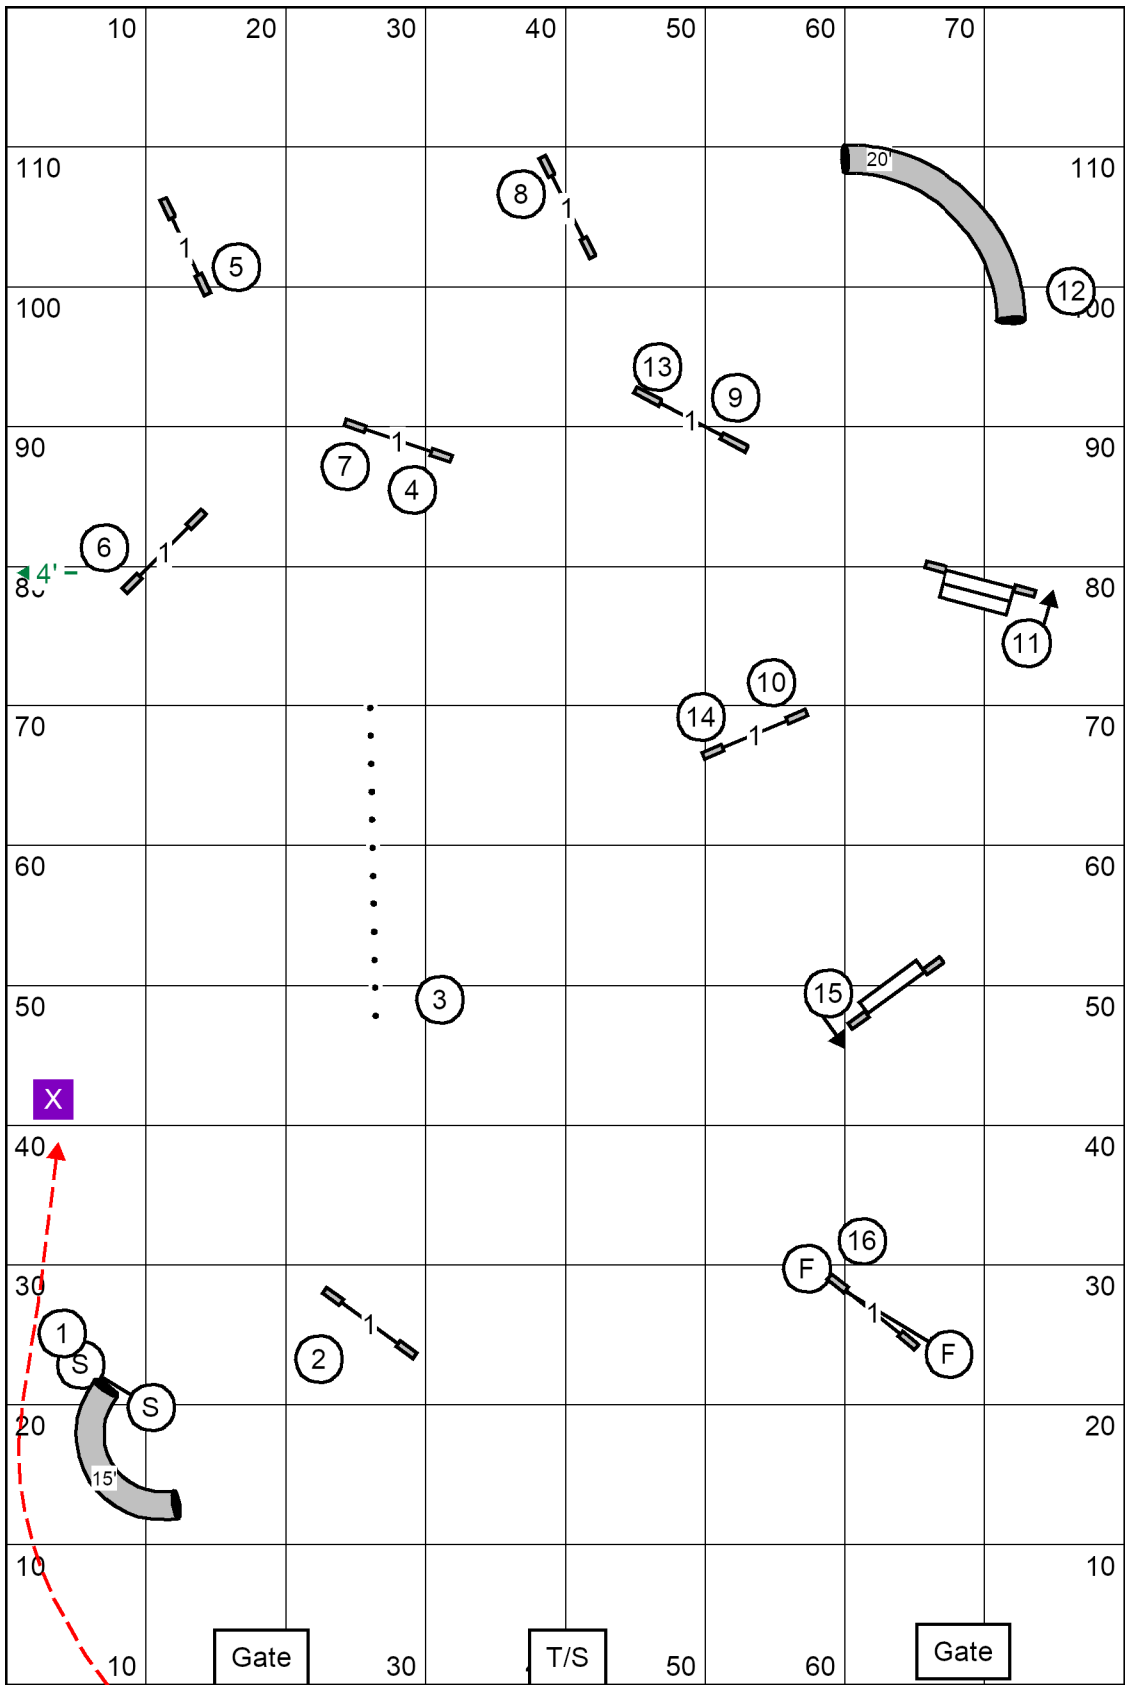

Albany Obedience Club
 Dream Dogs Training Center,
 Saugerties NY
Combined FAST
 Saturday, September 21, 2024
 Erin Schaefer
 80'x120' indoors on turf

—— 60 pts Ex/M

----- 55 pts Open

- - - - 50 pts Nov

(8) (5) (2)

(8) (5) or (2) (5) in flow

(8) (5) or (2) (5) in flow

Albany Obedience Club
 Dream Dogs Training Center, Saugerties NY
 Saturday, September 21, 2024

Next dog in
 # 12 SEESAW

Open Standard
 Erin Schaefer
 80' x 120' indoors on turf

Albany Obedience Club
 Dream Dogs Training Center, Saugerties NY
 Saturday, September 21, 2024

Next dog in
 # 10 SEESAW

Novice Standard
 Erin Schaefer
 80' x 120' indoors on turf

Albany Obedience Club
 Dream Dogs Training Center, Saugerties NY
 Saturday, September 21, 2024