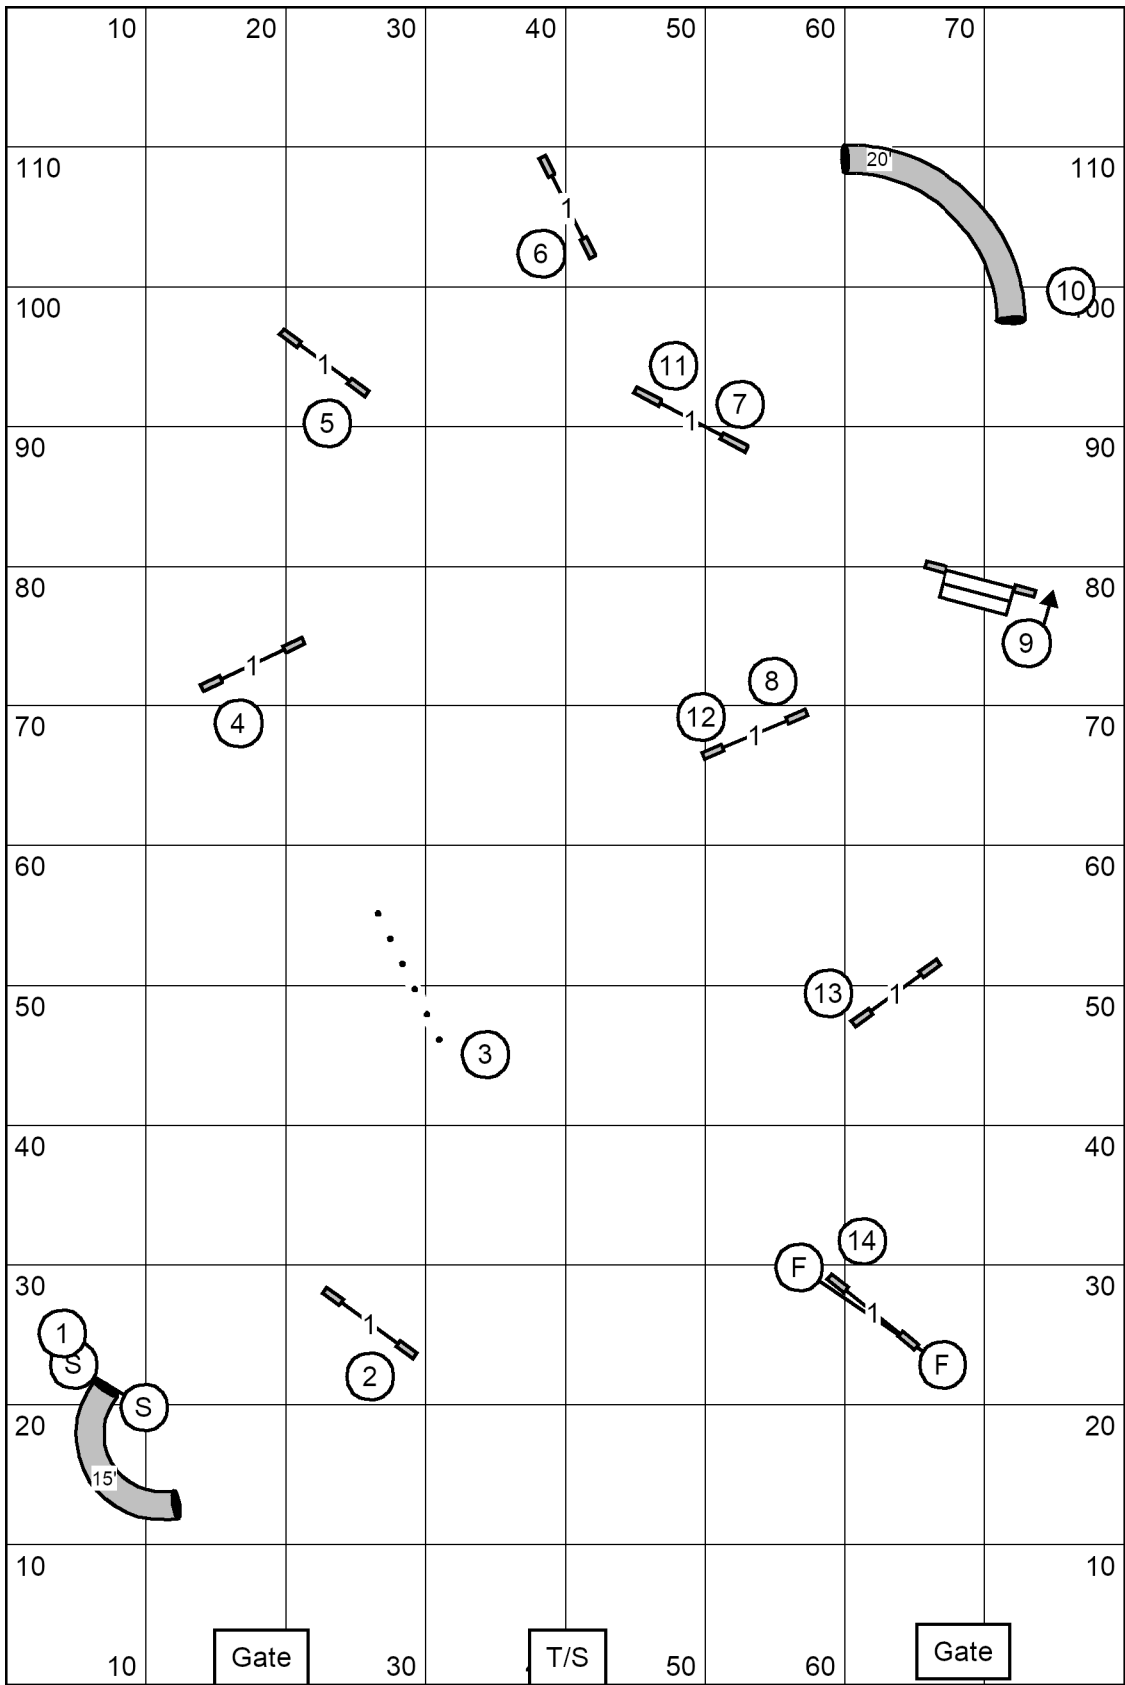

Albany Obedience Club
Dream Dogs Training Center, Saugerties NY
Saturday, September 21, 2024

Novice JWW

Erin Schaefer
80' x 120' indoors on turf

Next dog in
8 JUMP