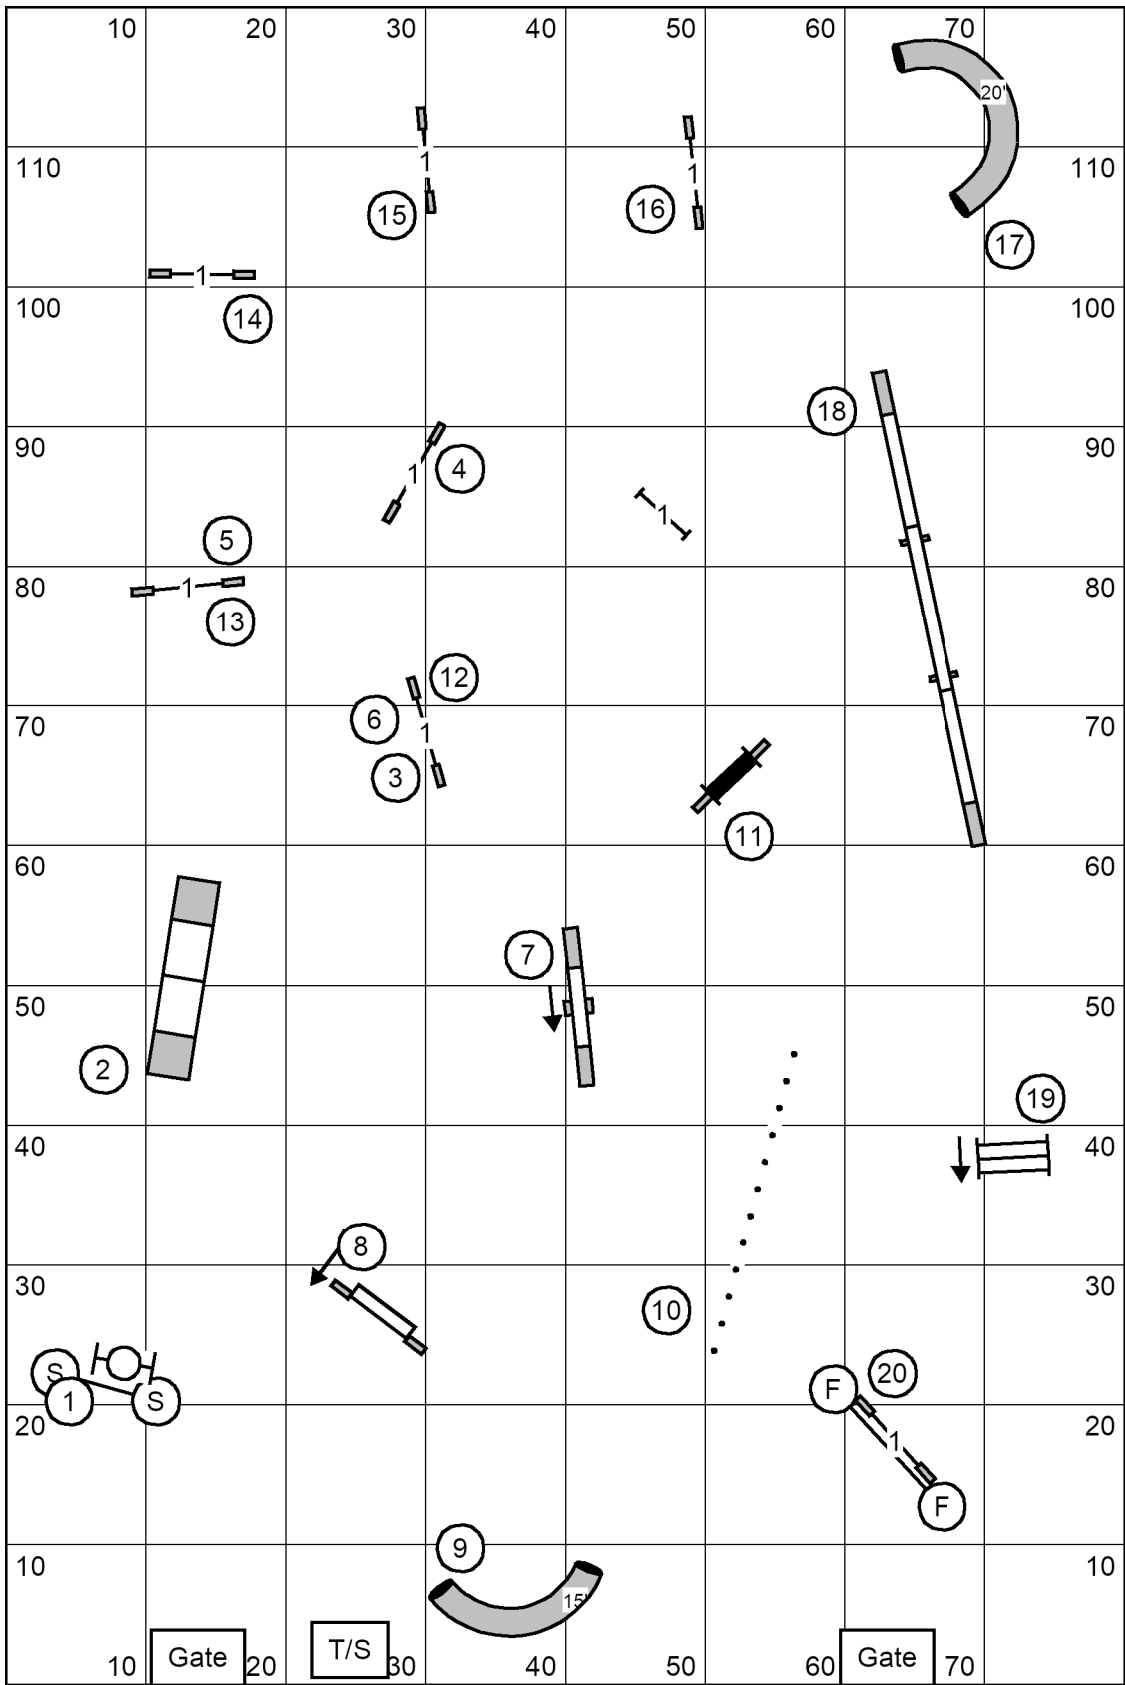

Albany Obedience Club
 Dream Dogs Training Center, Saugerties NY

Novice JWW

Sunday, September 22, 2024

Erin Schaefer

80'x120' indoors on turf

Next dog in
 # 8 JUMP

Albany Obedience Club
 Dream Dogs Training Center, Saugerties NY

Time 2 Beat

Sunday, September 22, 2024

Erin Schaefer

80'x120' indoors on turf

Next dog in
 # 10 WEAVE POLES

Next dog in
11 PANEL JUMP

Albany Obedience Club
Dream Dogs Training Center, Saugerties NY

Excellent/Master Standard