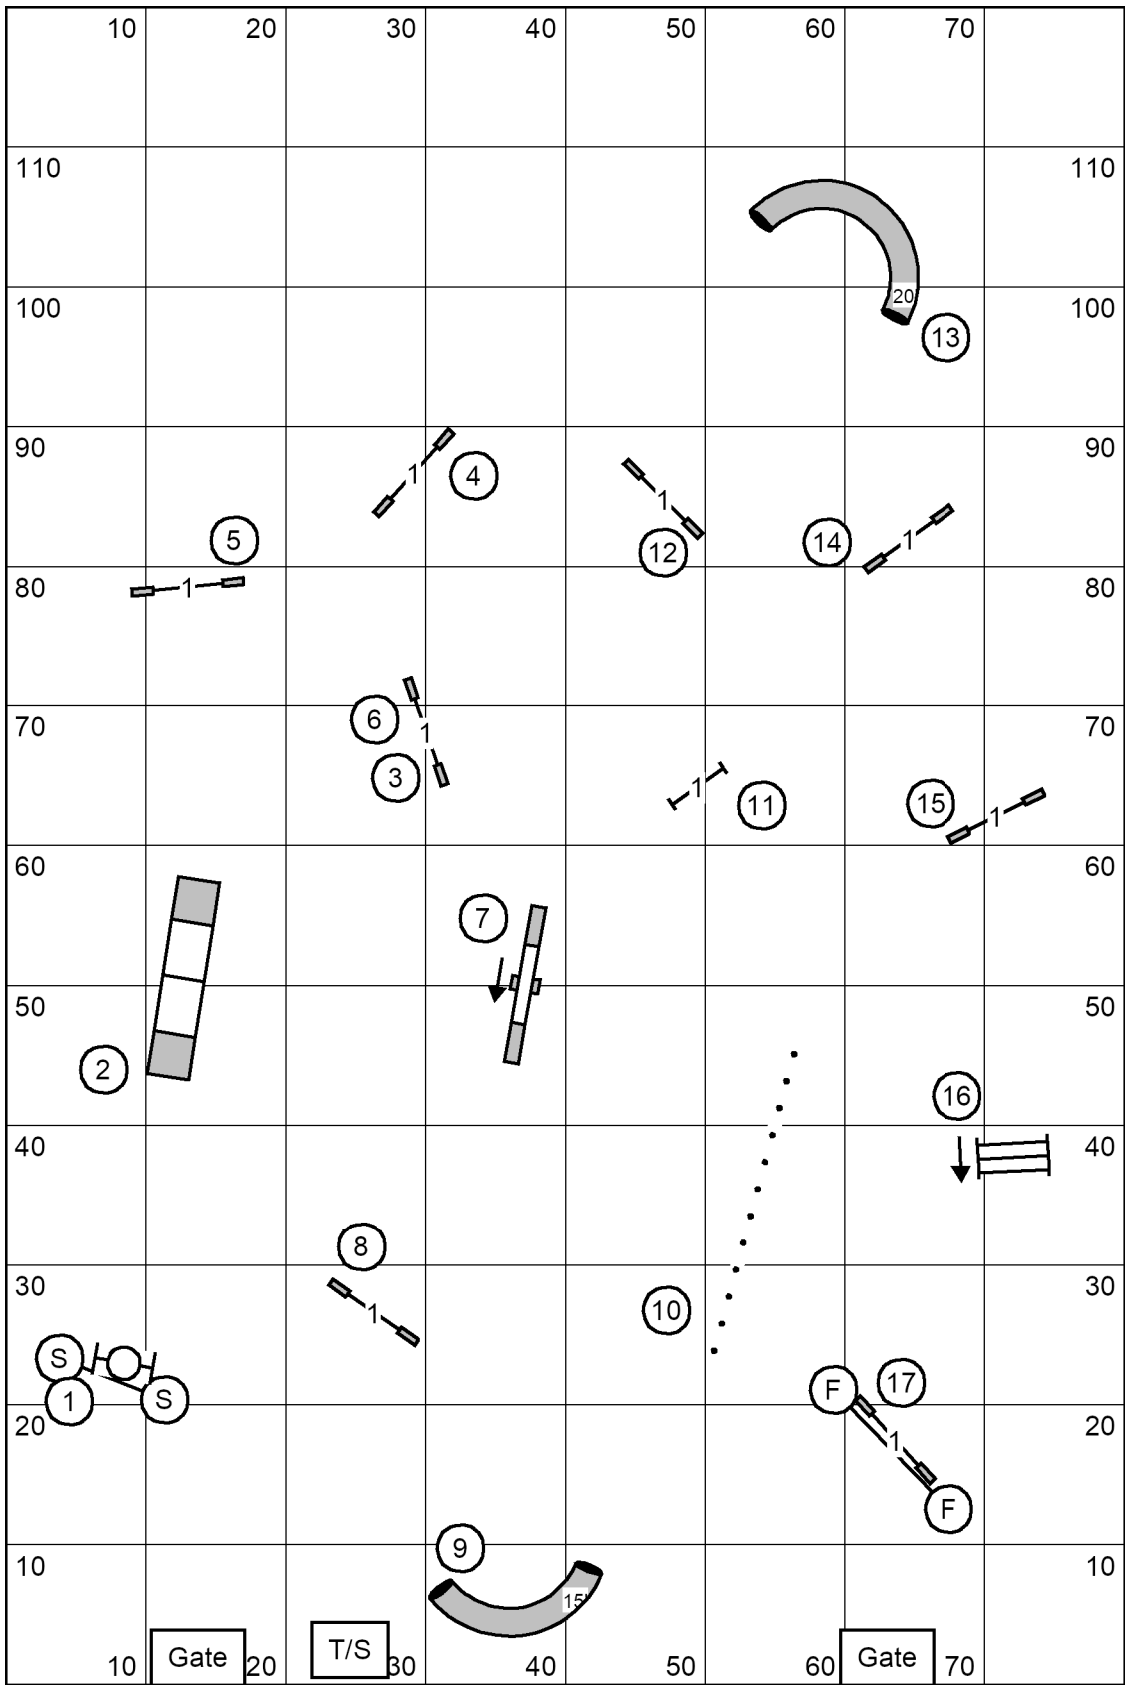

Albany Obedience Club
 Dream Dogs Training Center, Saugerties NY

Novice JWW

Sunday, September 22, 2024

Erin Schaefer

80'x120' indoors on turf

Next dog in
 # 8 JUMP

Albany Obedience Club
 Dream Dogs Training Center, Saugerties NY

Time 2 Beat

Sunday, September 22, 2024

Erin Schaefer

80'x120' indoors on turf

Next dog in
 # 10 WEAVE POLES

Next dog in
11 PANEL JUMP

Albany Obedience Club
Dream Dogs Training Center, Saugerties NY

Excellent/Master Standard