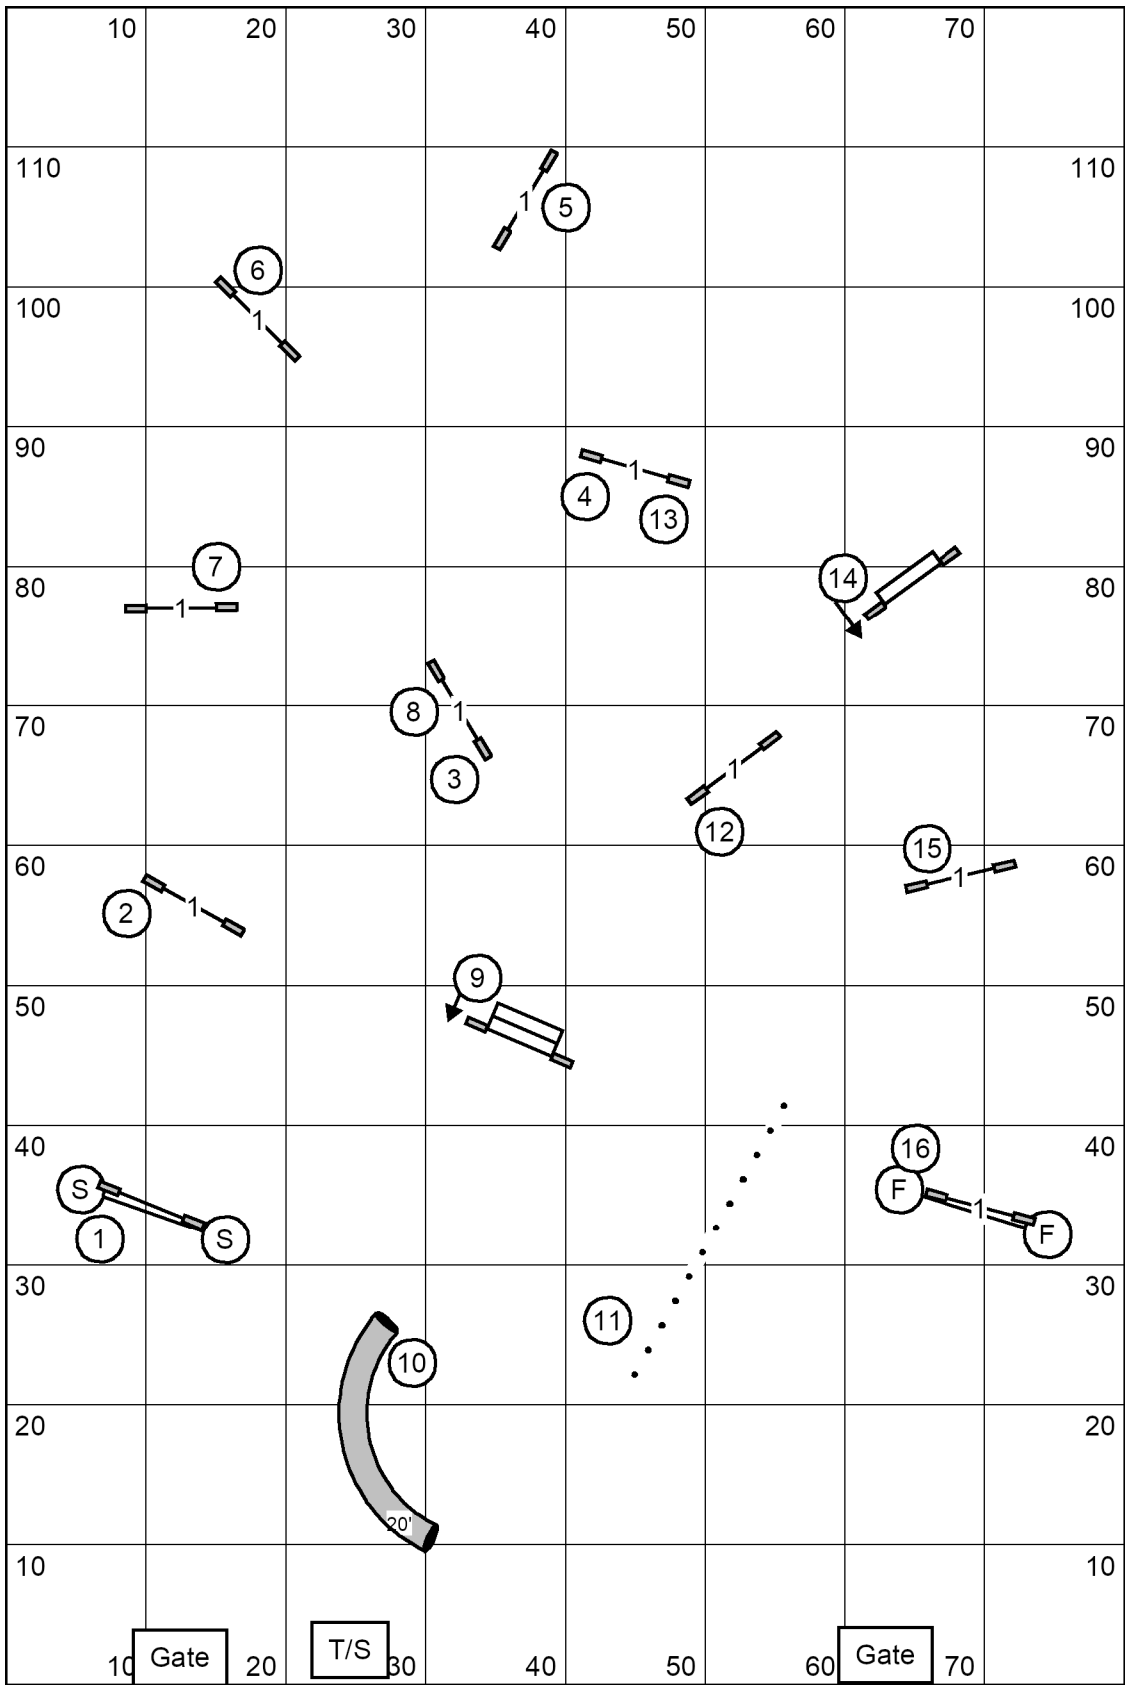

Albany Obedience Club
 Dream Dogs Training Center, Saugerties NY

Excellent/Master JWW

Sunday, September 22, 2024

Erin Schaefer

80'x120' indoors on turf

Next dog in
 # 14 JUMP

Next dog in
11 WEAVE POLES

Albany Obedience Club
 Dream Dogs Training Center, Saugerties NY
Open JWW
 Sunday, September 22, 2024
 Erin Schaefer
 80'x120' indoors on turf