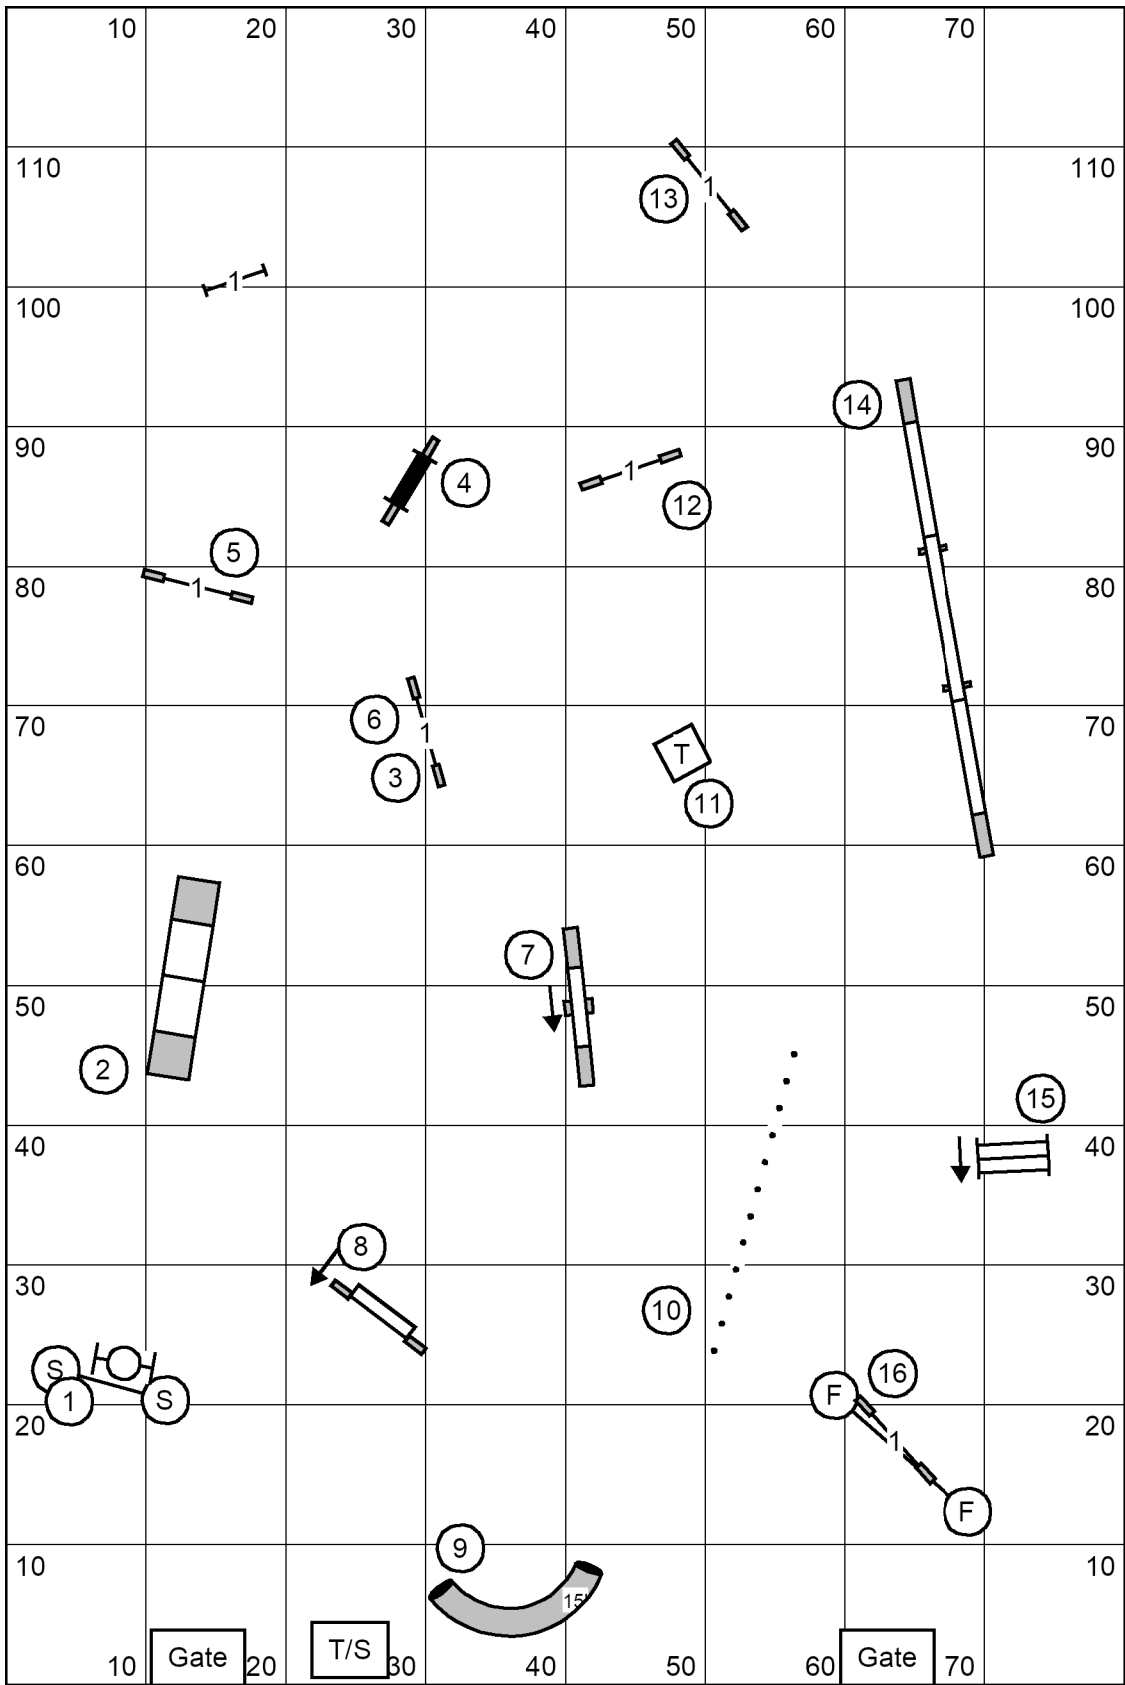

Next dog in
#10 WEAWE POLES

Albany Obedience Club
Dream Dogs Training Center, Saugerties NY

Open Standard

Sunday, September 22, 2024

Erin Schaefer

80'x120' indoors on turf