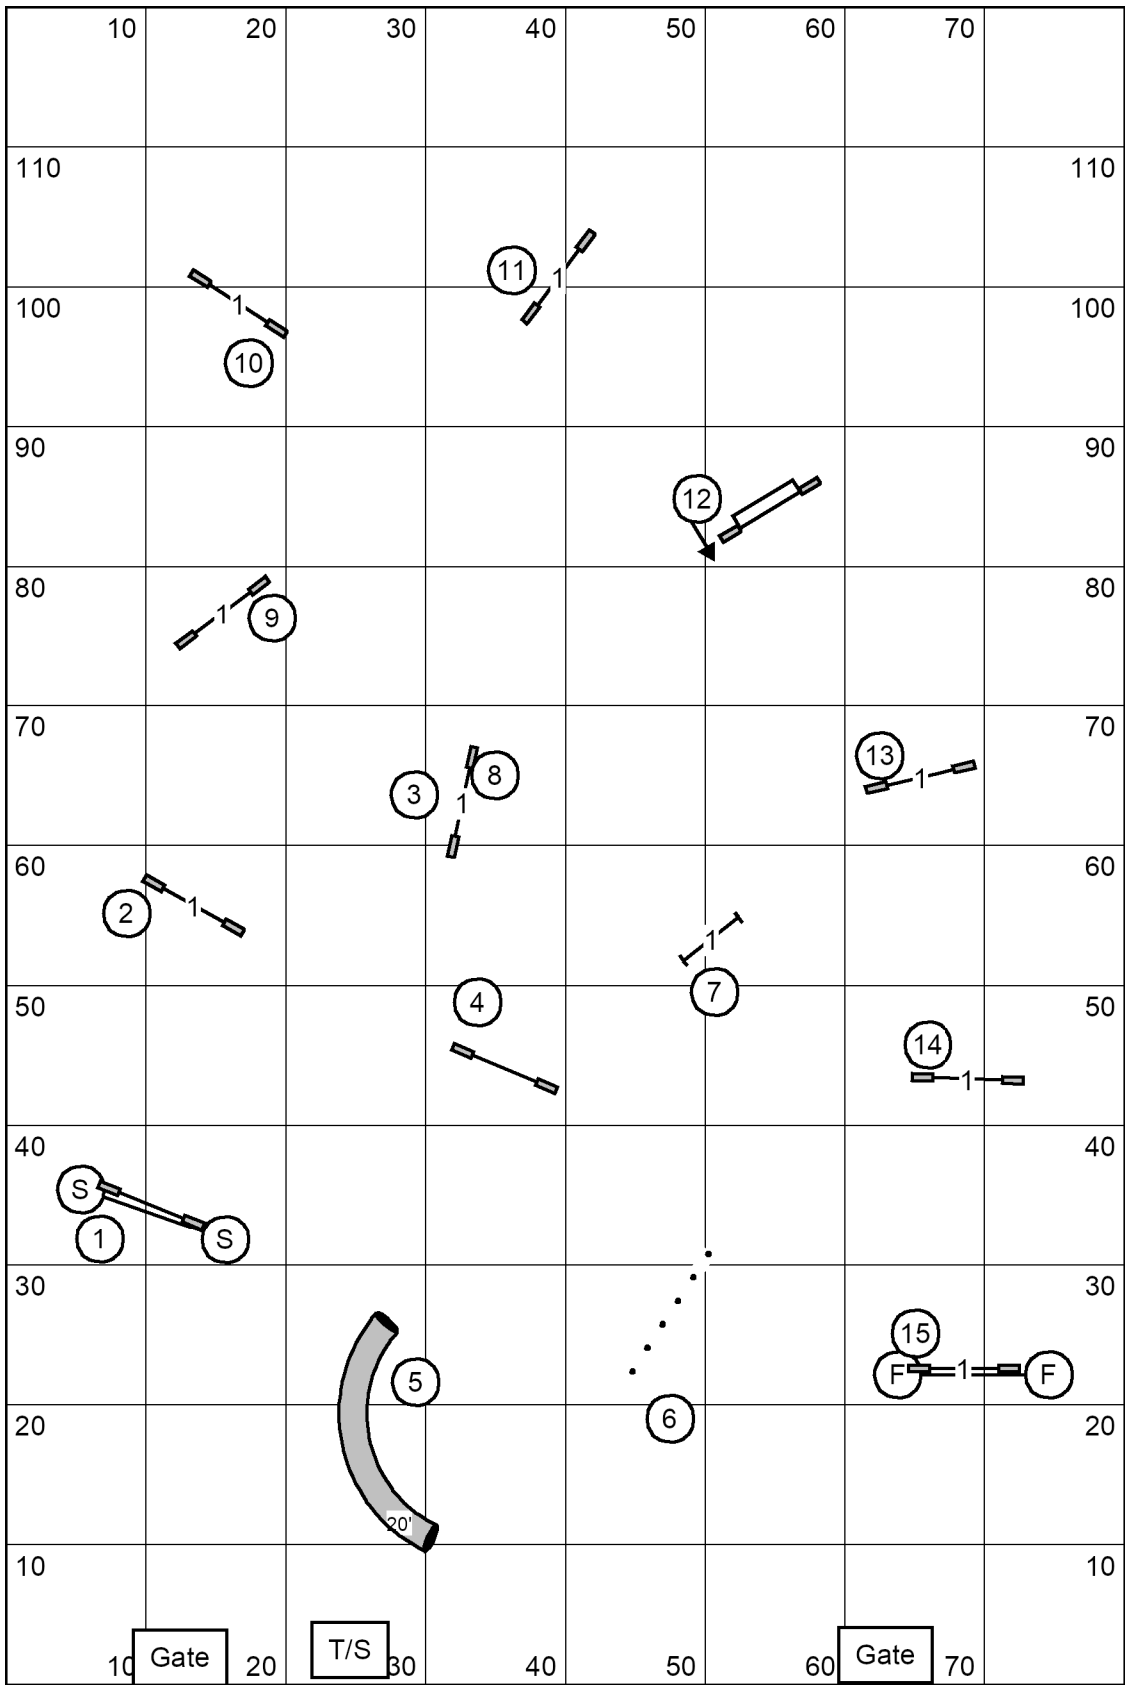

Albany Obedience Club
 Dream Dogs Training Center, Saugerties NY

Excellent/Master JWW

Sunday, September 22, 2024

Erin Schaefer

80'x120' indoors on turf

Next dog in
 # 14 JUMP

Next dog in
11 WEAVE POLES

Albany Obedience Club
 Dream Dogs Training Center, Saugerties NY
Open JWW
 Sunday, September 22, 2024
 Erin Schaefer
 80'x120' indoors on turf