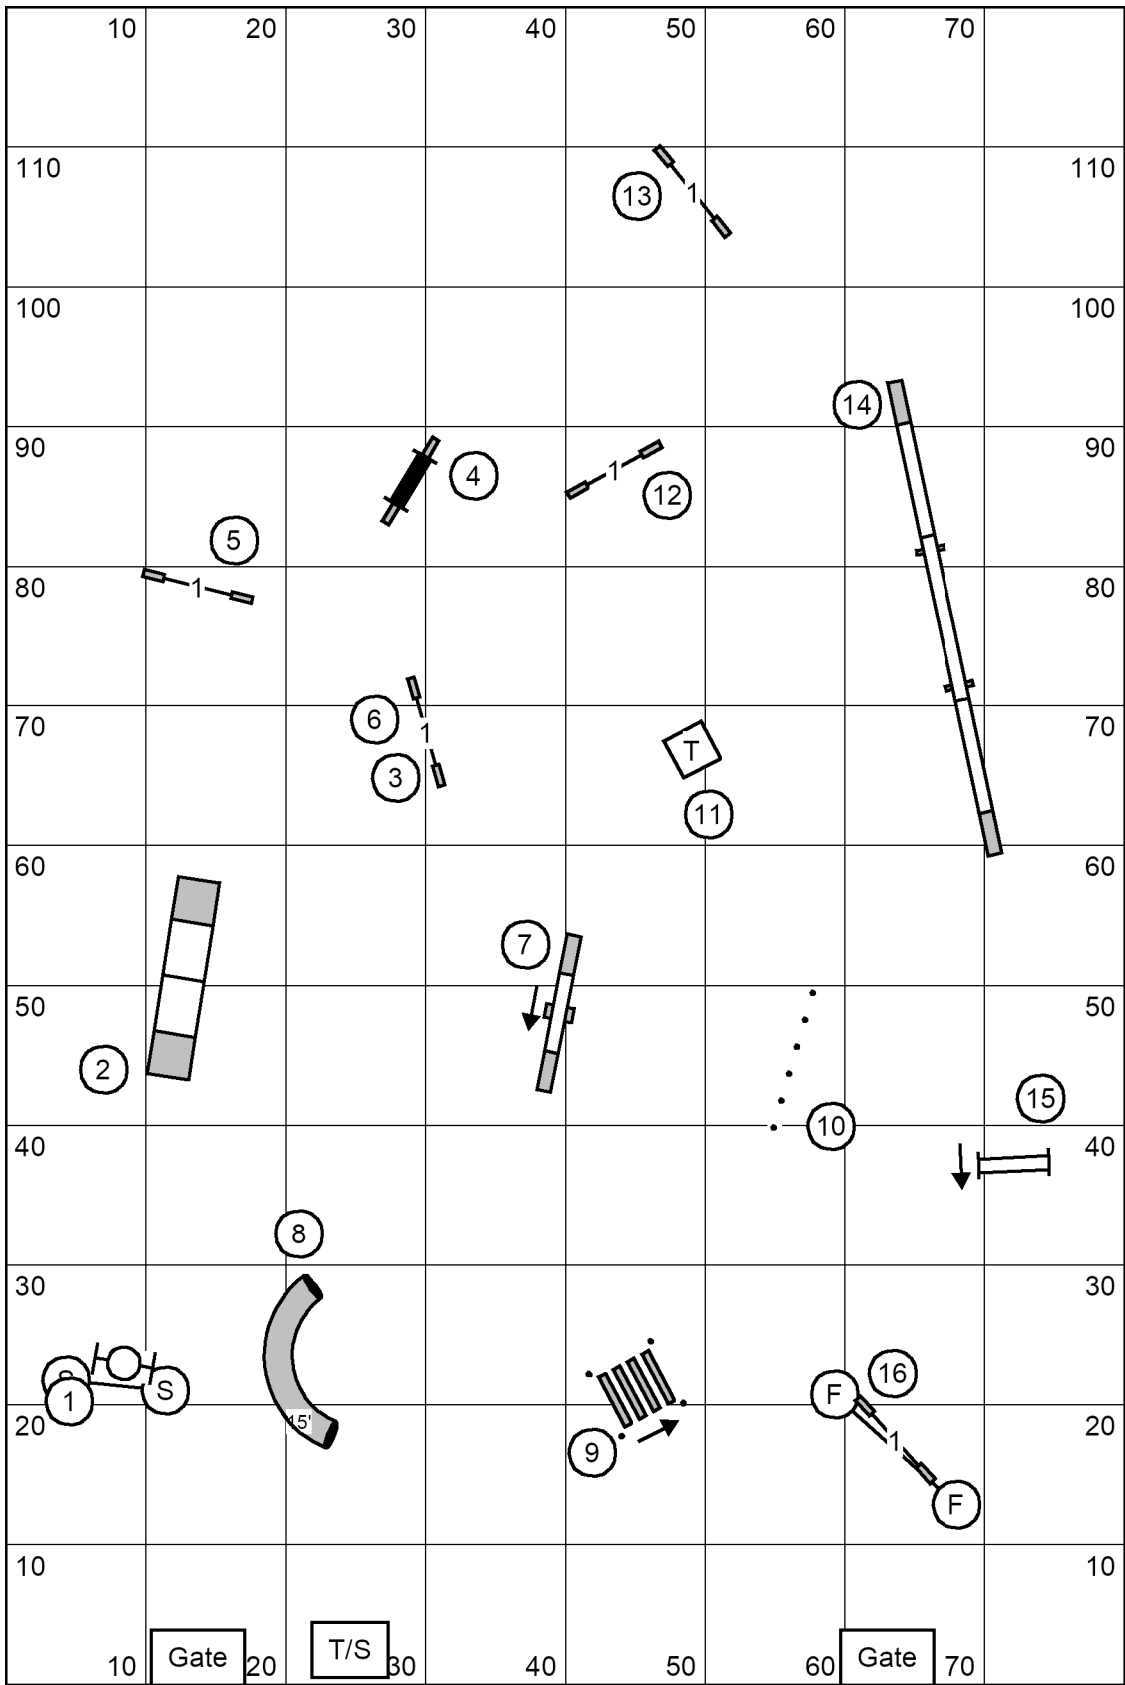

Sunday, September 22, 2024

Erin Schaefer

80'x120' indoors on turf

Next dog in
#10 WEAWE POLES

Albany Obedience Club
Dream Dogs Training Center, Saugerties NY

Open Standard

Sunday, September 22, 2024

Erin Schaefer

80'x120' indoors on turf

Albany Obedience Club
 Dream Dogs Training Center, Saugerties NY

Novice Standard

Sunday, September 22, 2024

Erin Schaefer

80'x120' indoors on turf

Next dog in
 # 10 WEAWE POLES