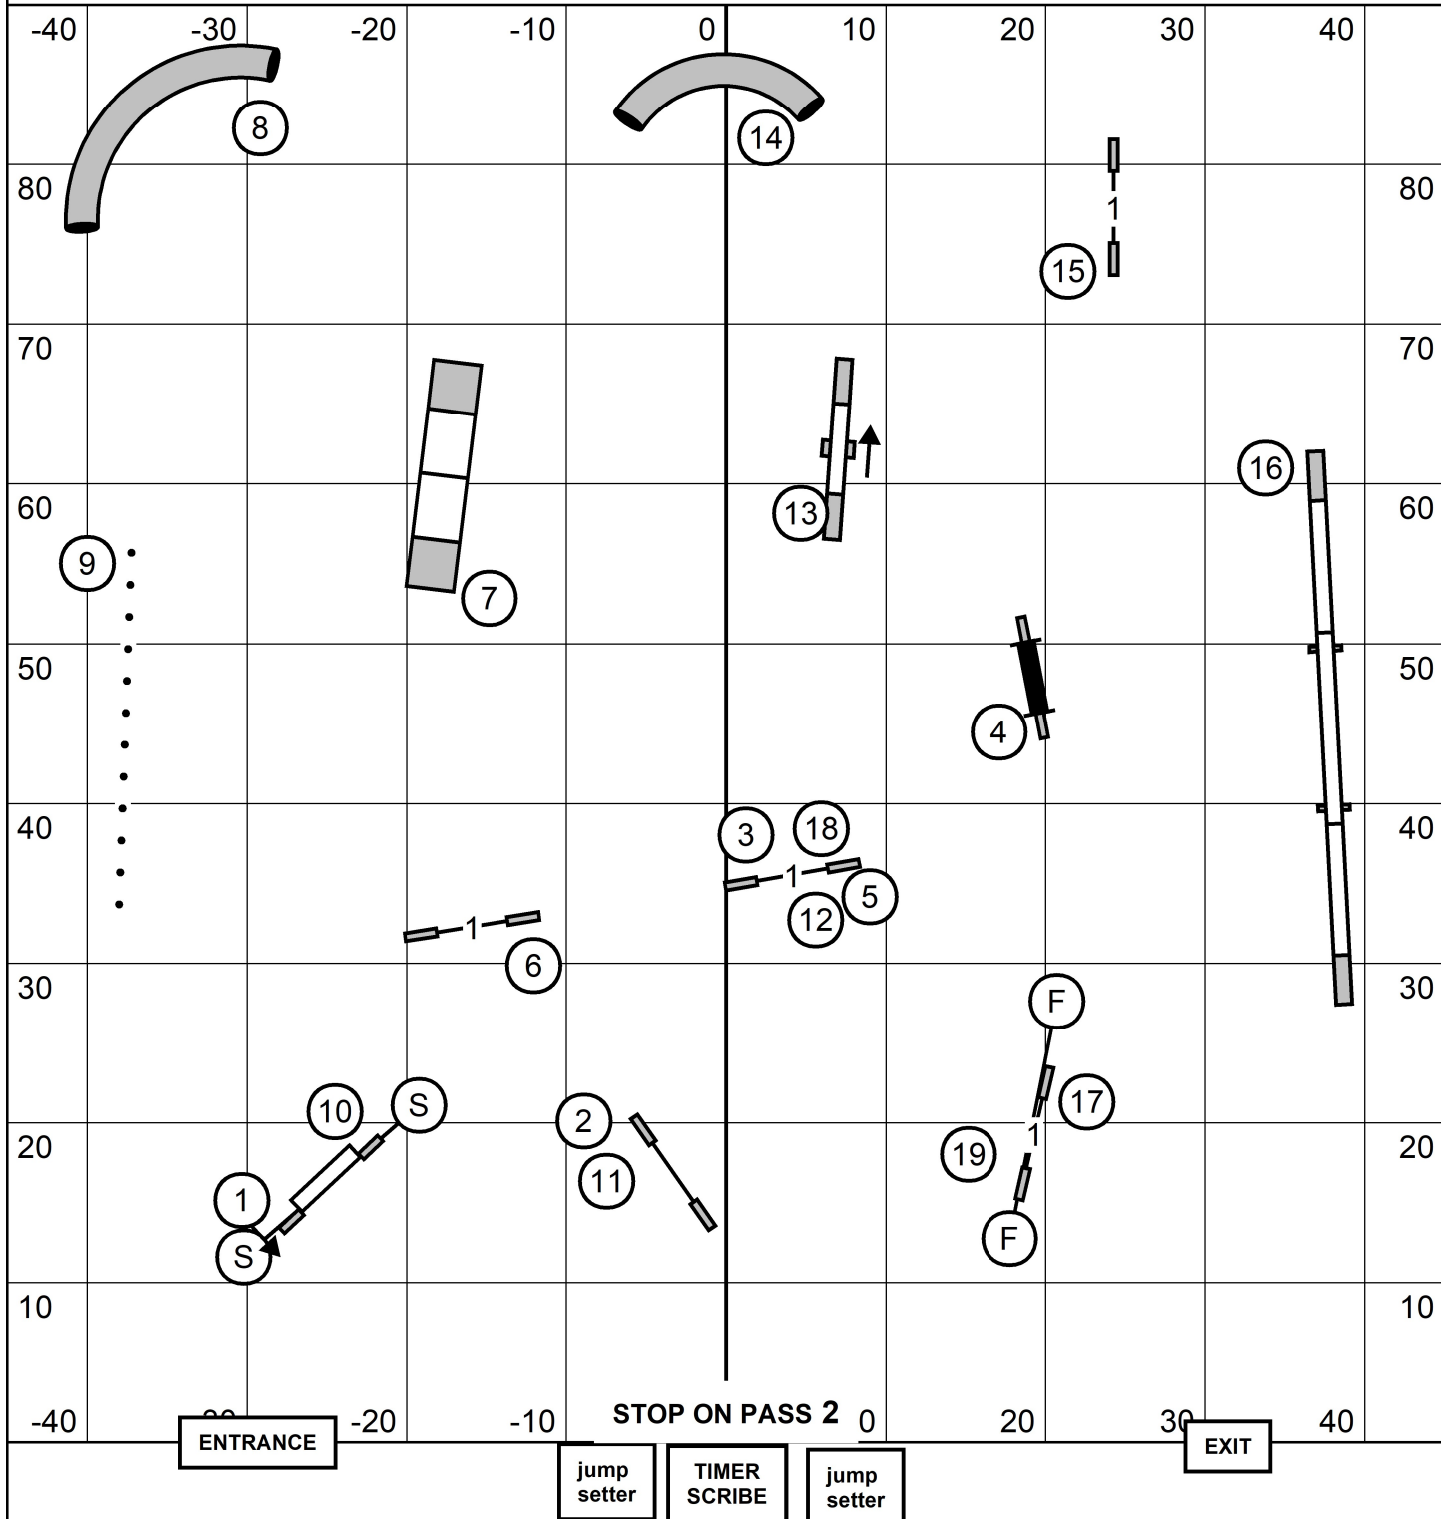

COMBINED FAST

Talcott Mountain Agility Club, Tolland CT

Friday September 27, 2024 Judge: Mark Upshaw
90 x 90 Indoors / Turf

OPEN SEND BONUS
Tunnel - 6 to Jump - 5 OR
Jump - 4 to Jump - 5
(light squares, dashed line)

MASTER/EXCELLENT SEND BONUS
Jump - 4 to Jump - 5 to Tunnel- 6
(light squares, solid line)

NOVICE SEND BONUS
Jump - 4 to Jump - 5
(light squares, dotted line) OR
Jump - 5 to Jump - 4
(dark squares, dotted line)

All Obstacles Are Bidirectional Except:
Teeter - 8, and Send Obstacles - 4,5,6
Tunnel - 6 is Bidirectional for Novice

PREMIER STANDARD

Talcott Mountain Agility Club, Tolland CT

Friday September 27, 2024 Judge: Mark Upshaw
90 x 90 Indoors / Turf