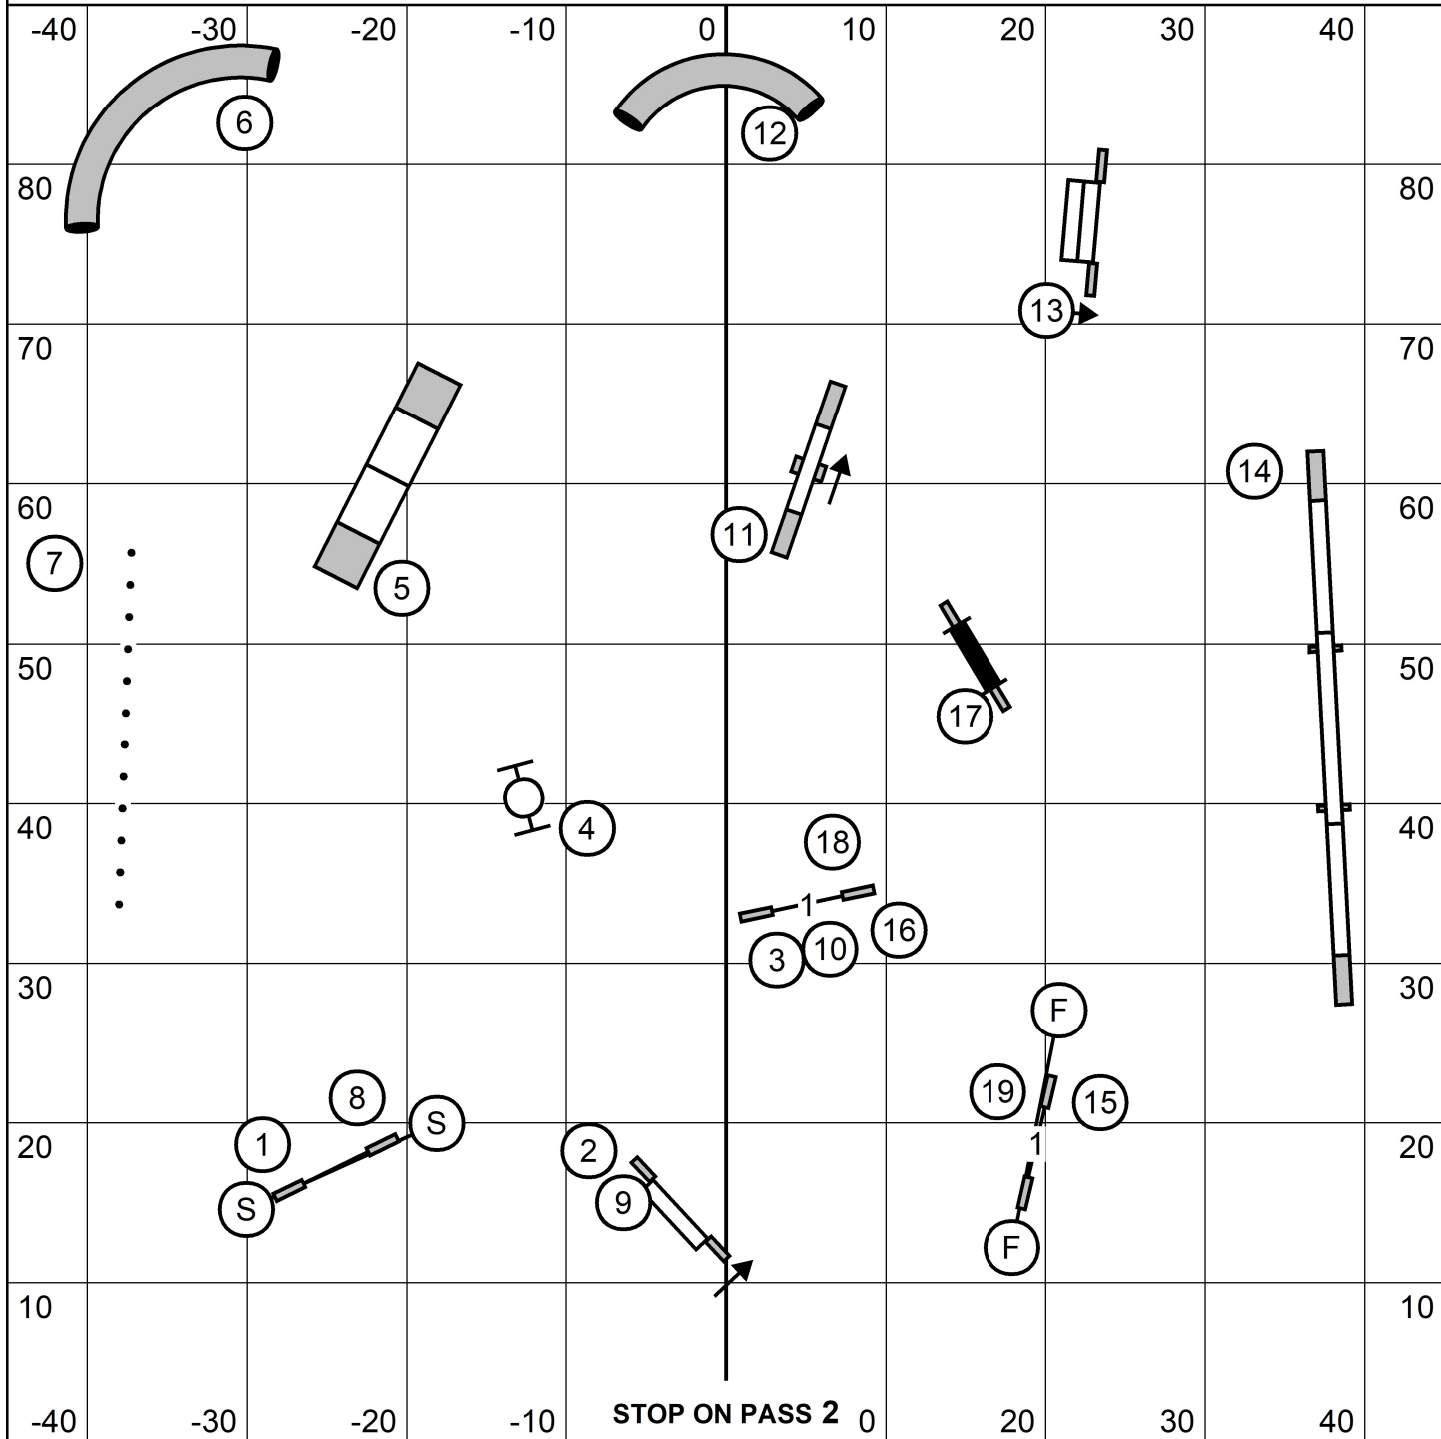

MASTER/EXCELLENT SEND BONUS
Jump - 4 to Jump - 5 to Tunnel- 6
(light squares, solid line)

NOVICE SEND BONUS
Jump - 4 to Jump - 5
(light squares, dotted line) OR
Jump - 5 to Jump - 4
(dark squares, dotted line)

All Obstacles Are Bidirectional Except:
Teeter - 8, and Send Obstacles - 4,5,6
Tunnel - 6 is Bidirectional for Novice

PREMIER STANDARD

Talcott Mountain Agility Club, Tolland CT

Friday September 27, 2024 Judge: Mark Upshaw
90 x 90 Indoors / Turf

MASTER/EXCELLENT STANDARD

Talcott Mountain Agility Club, Tolland CT

Friday September 27, 2024 Judge: Mark Upshaw
90 x 90 Indoors / Turf

ENTRANCE
jump setter
TIMER SCRIBE
jump setter
EXIT

PREMIER JUMPERS WITH WEAVES