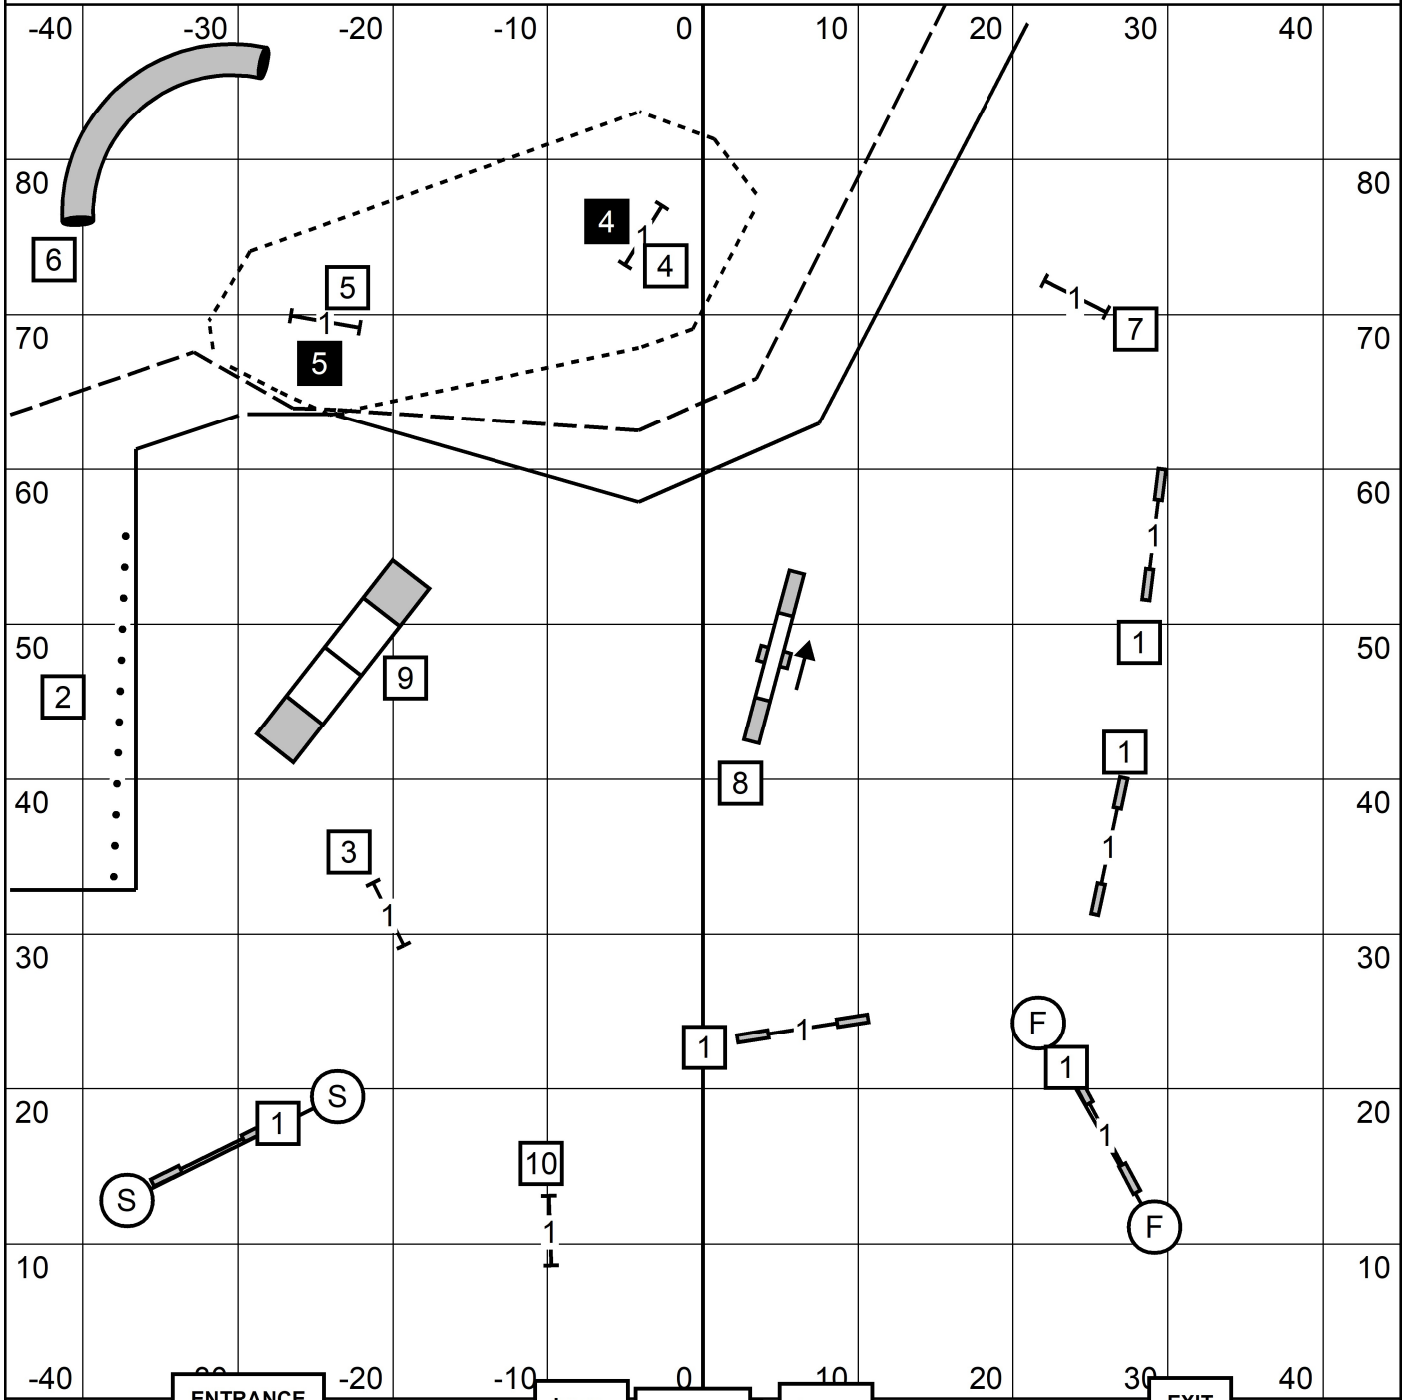

COMBINED FAST

Talcott Mountain Agility Club, Tolland CT

Friday September 27, 2024 Judge: Mark Upshaw
90 x 90 Indoors / Turf

OPEN SEND BONUS
Tunnel - 6 to Jump - 5 OR
Jump - 4 to Jump - 5
(light squares, dashed line)

MASTER/EXCELLENT SEND BONUS
Jump - 4 to Jump - 5 to Tunnel- 6
(light squares, solid line)

NOVICE SEND BONUS
Jump - 4 to Jump - 5
(light squares, dotted line) OR
Jump - 5 to Jump - 4
(dark squares, dotted line)

All Obstacles Are Bidirectional Except:
Teeter - 8, and Send Obstacles - 4,5,6
Tunnel - 6 is Bidirectional for Novice

PREMIER STANDARD

Talcott Mountain Agility Club, Tolland CT

Friday September 27, 2024 Judge: Mark Upshaw
90 x 90 Indoors / Turf