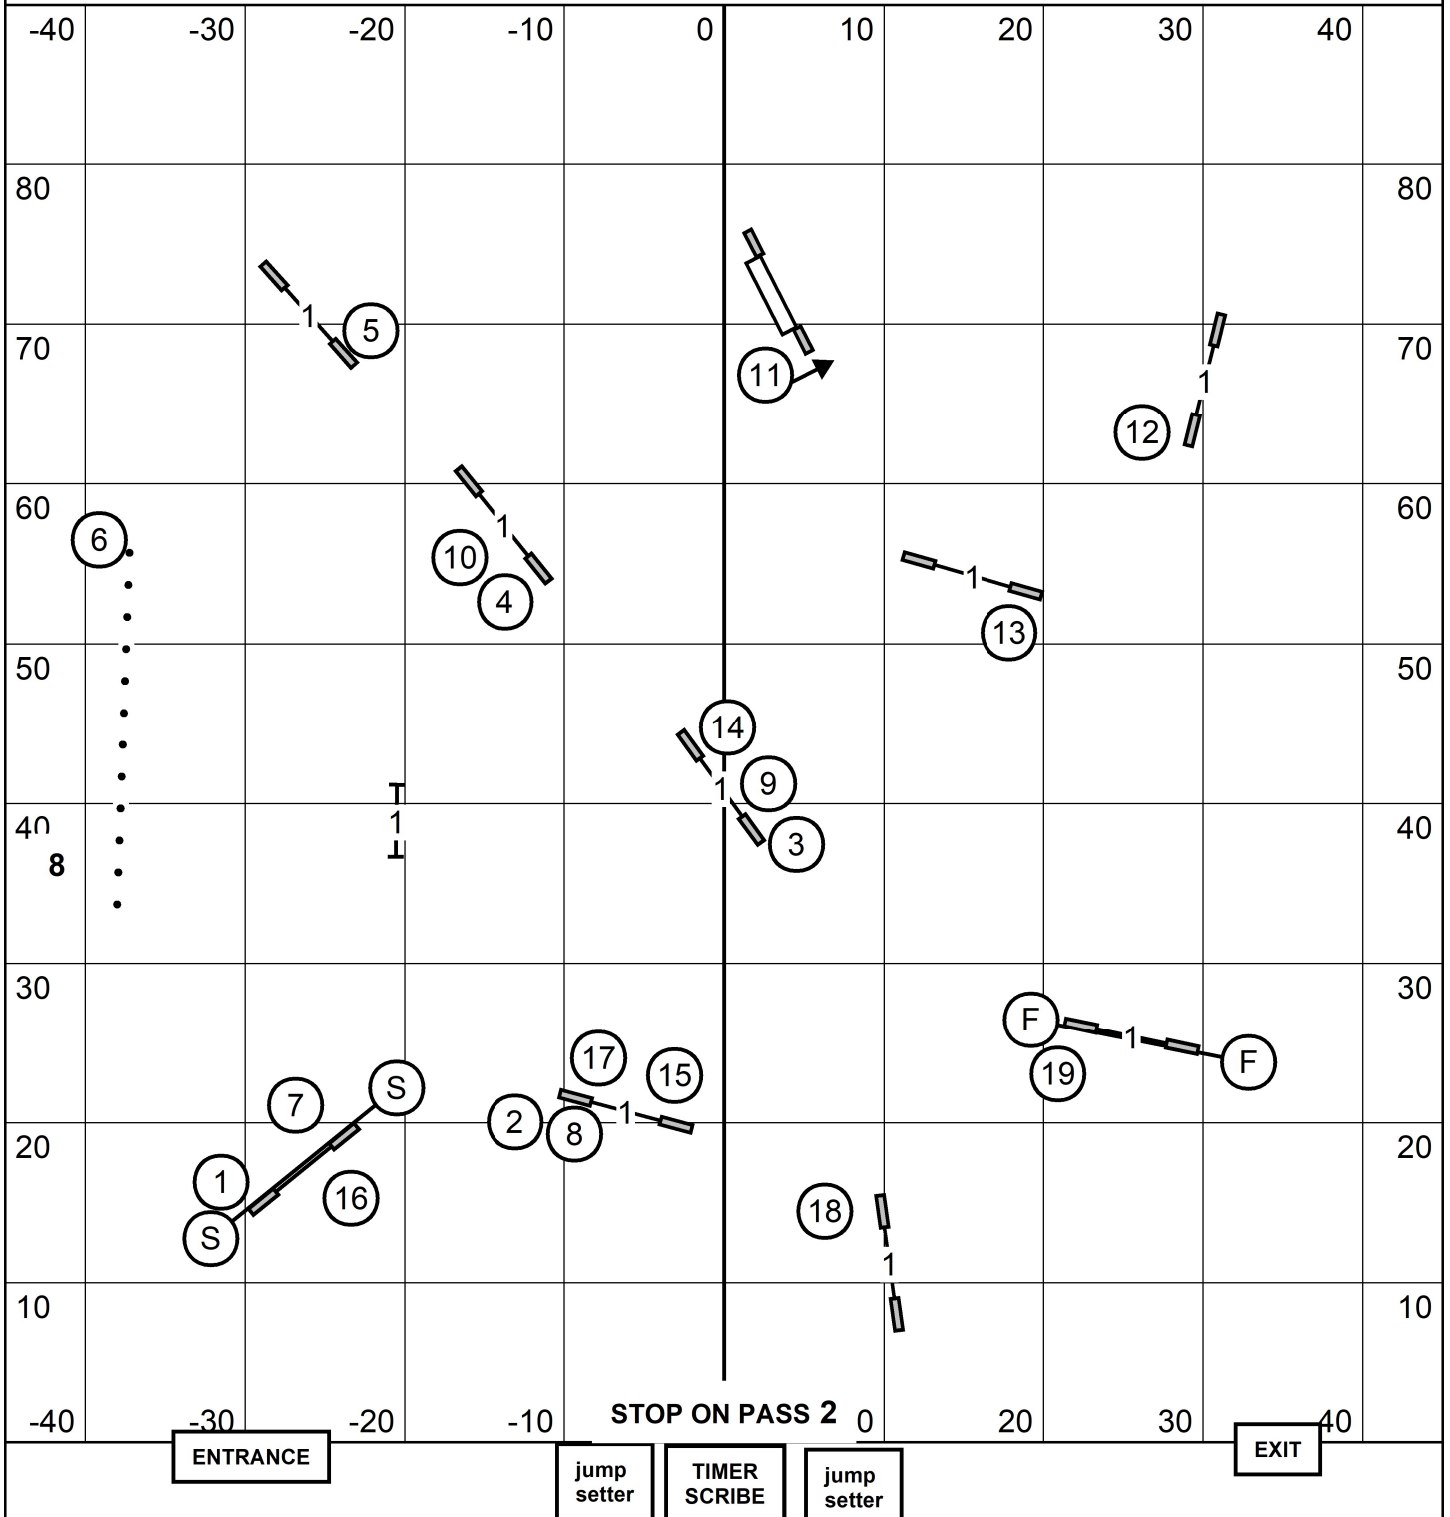

PREMIER JUMPERS WITH WEAVES

Talcott Mountain Agility Club, Tolland CT

Friday September 27, 2024 Judge: Mark Upshaw
90 x 90 Indoors / Turf