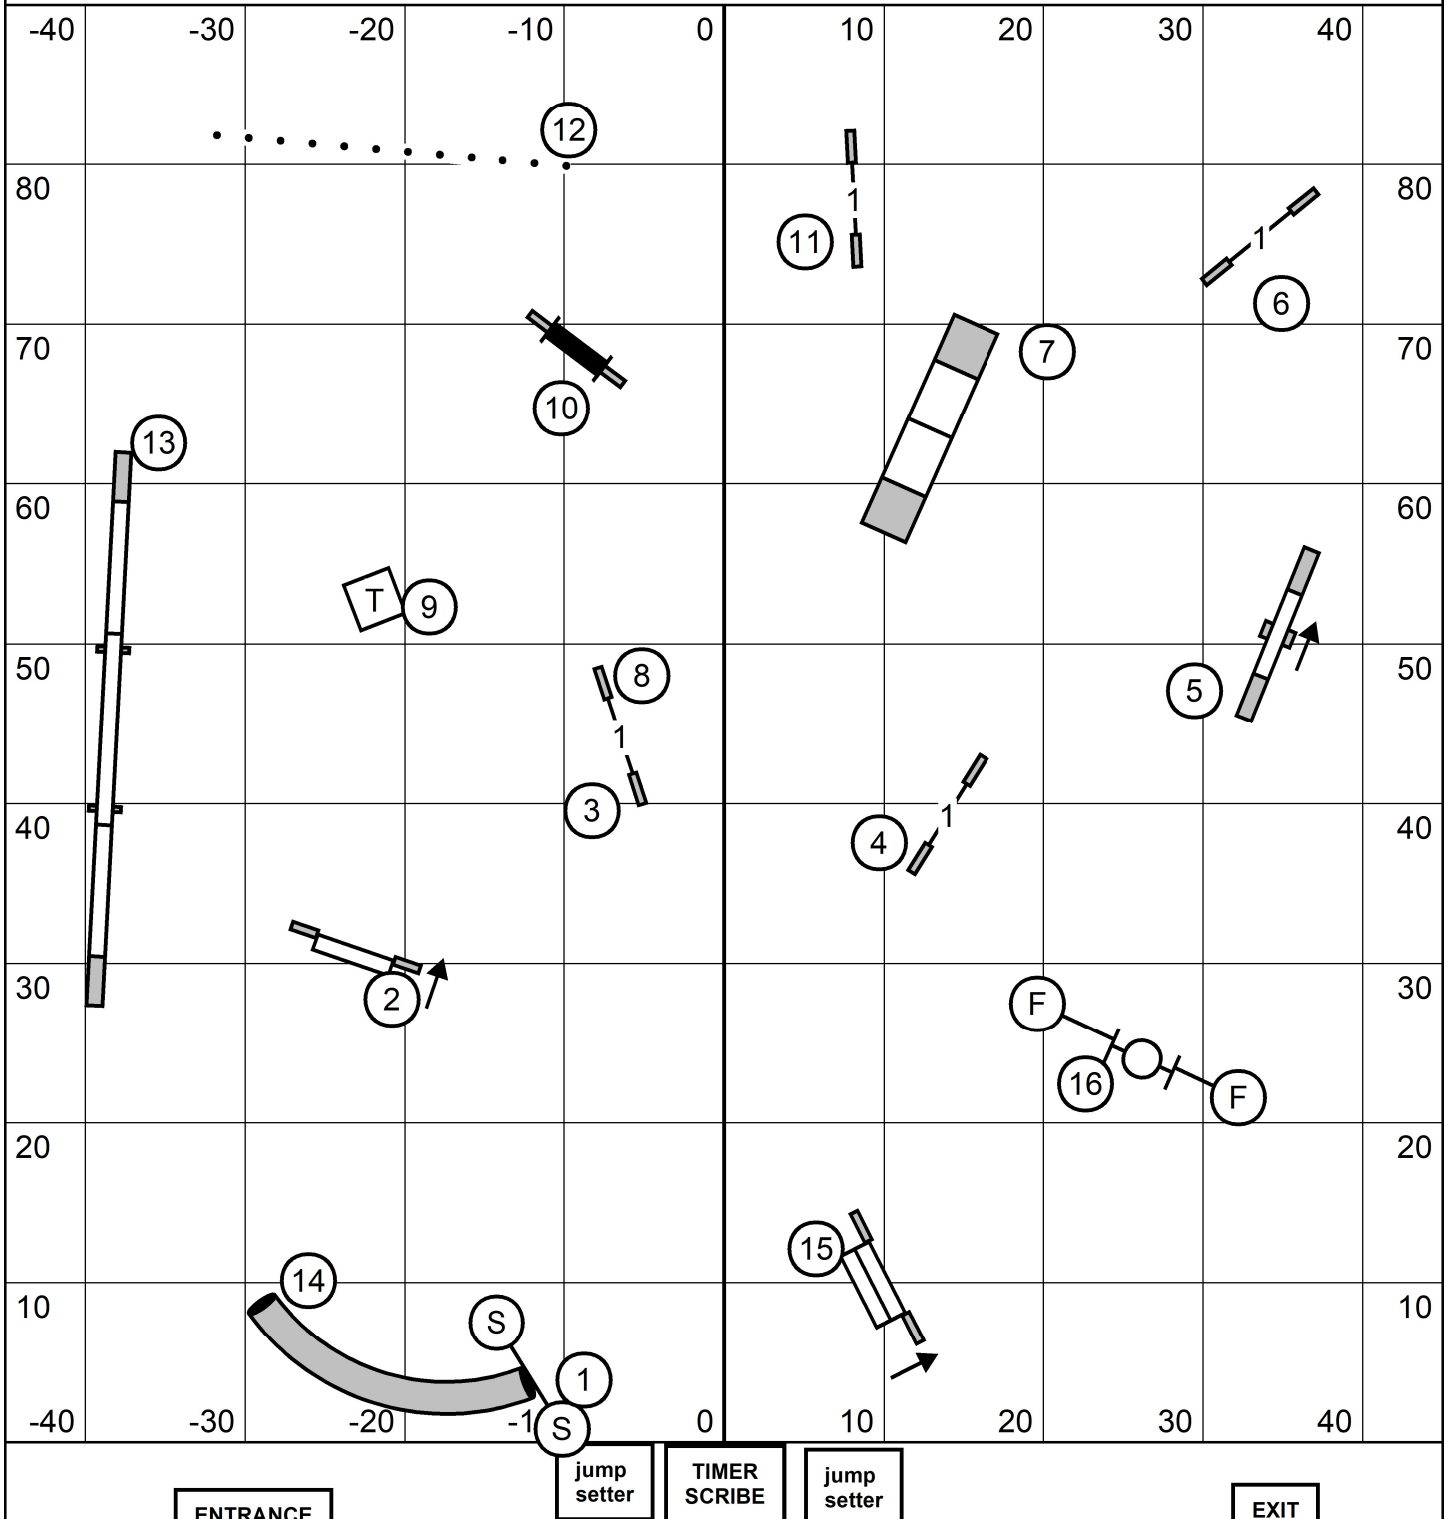

PREMIER STANDARD

Talcott Mountain Agility Club, Tolland CT

Saturday September 28, 2024 Judge: Mark Upshaw

90 x 90 Indoors / Turf

MASTER/EXCELLENT STANDARD

Talcott Mountain Agility Club, Tolland CT

Saturday September 28, 2024 Judge: Mark Upshaw
90 x 90 Indoors / Turf

ENTRANCE	jump setter	TIMER SCRIBE	jump setter	EXIT
----------	-------------	--------------	-------------	------

OPEN STANDARD

Talcott Mountain Agility Club, Tolland CT

Saturday September 28, 2024 Judge: Mark Upshaw

90 x 90 Indoors / Turf

NOVICE STANDARD

Talcott Mountain Agility Club, Tolland CT

Saturday September 28, 2024 Judge: Mark Upshaw

90 x 90 Indoors / Turf

Talcott Mountain Agility Club - FAST
 Saturday, September 28, 2024 - Heather Dickinson

Master/Excellent - 7-6-2 - Solid Line
 Open - 7-6 - Dashed Line
 Novice - 7-6 - Dotted Line
 AFrame in direction indicated for points.

Talcott Mountain Agility Club - Open JWW
 Saturday, September 28, 2024 - Heather Dickinson