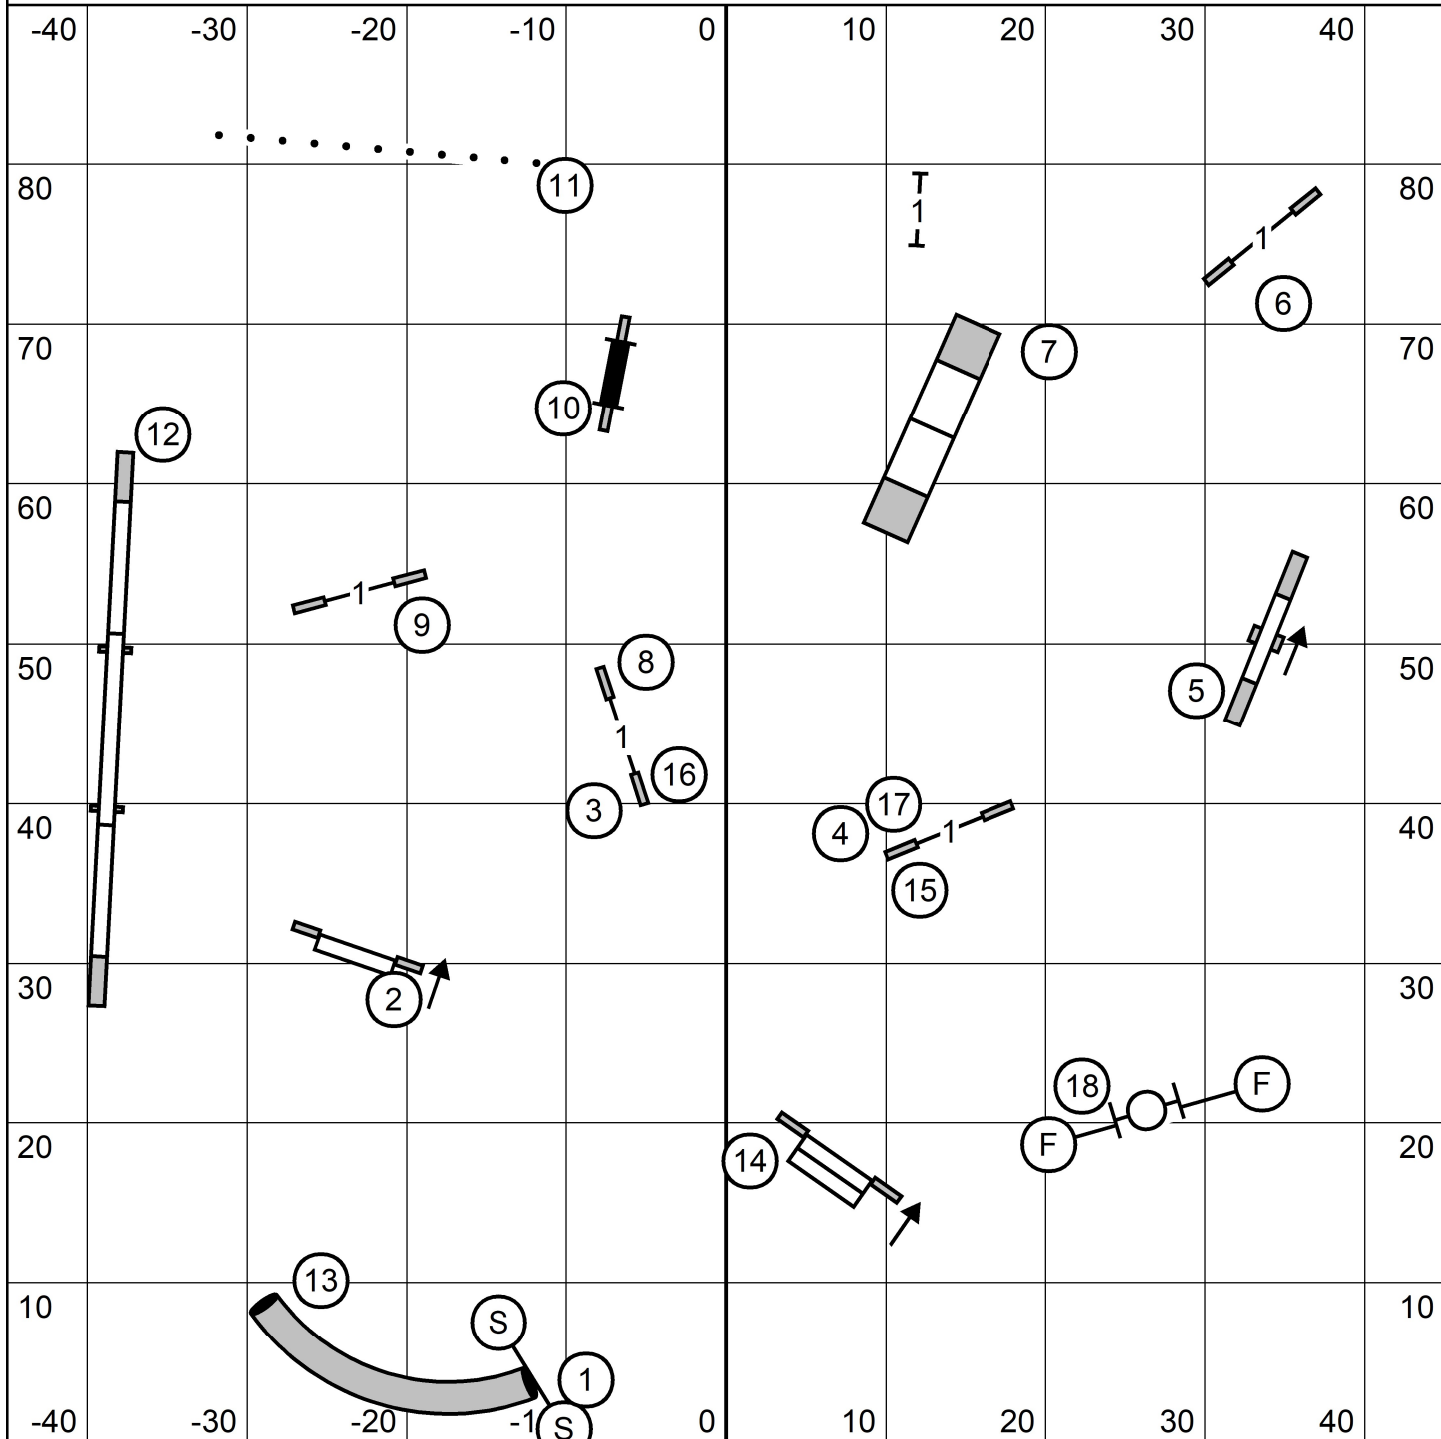

PREMIER STANDARD

Talcott Mountain Agility Club, Tolland CT

Saturday September 28, 2024 Judge: Mark Upshaw

90 x 90 Indoors / Turf

MASTER/EXCELLENT STANDARD

Talcott Mountain Agility Club, Tolland CT

Saturday September 28, 2024 Judge: Mark Upshaw
90 x 90 Indoors / Turf

ENTRANCE	jump setter	TIMER SCRIBE	jump setter	EXIT
----------	-------------	--------------	-------------	------

OPEN STANDARD

Talcott Mountain Agility Club, Tolland CT

Saturday September 28, 2024 Judge: Mark Upshaw

90 x 90 Indoors / Turf

NOVICE STANDARD

Talcott Mountain Agility Club, Tolland CT

Saturday September 28, 2024 Judge: Mark Upshaw

90 x 90 Indoors / Turf

Talcott Mountain Agility Club - FAST
 Saturday, September 28, 2024 - Heather Dickinson

Master/Excellent - 7-6-2 - Solid Line
 Open - 7-6 - Dashed Line
 Novice - 7-6 - Dotted Line
 AFrame in direction indicated for points.

Talcott Mountain Agility Club - Open JWW
 Saturday, September 28, 2024 - Heather Dickinson