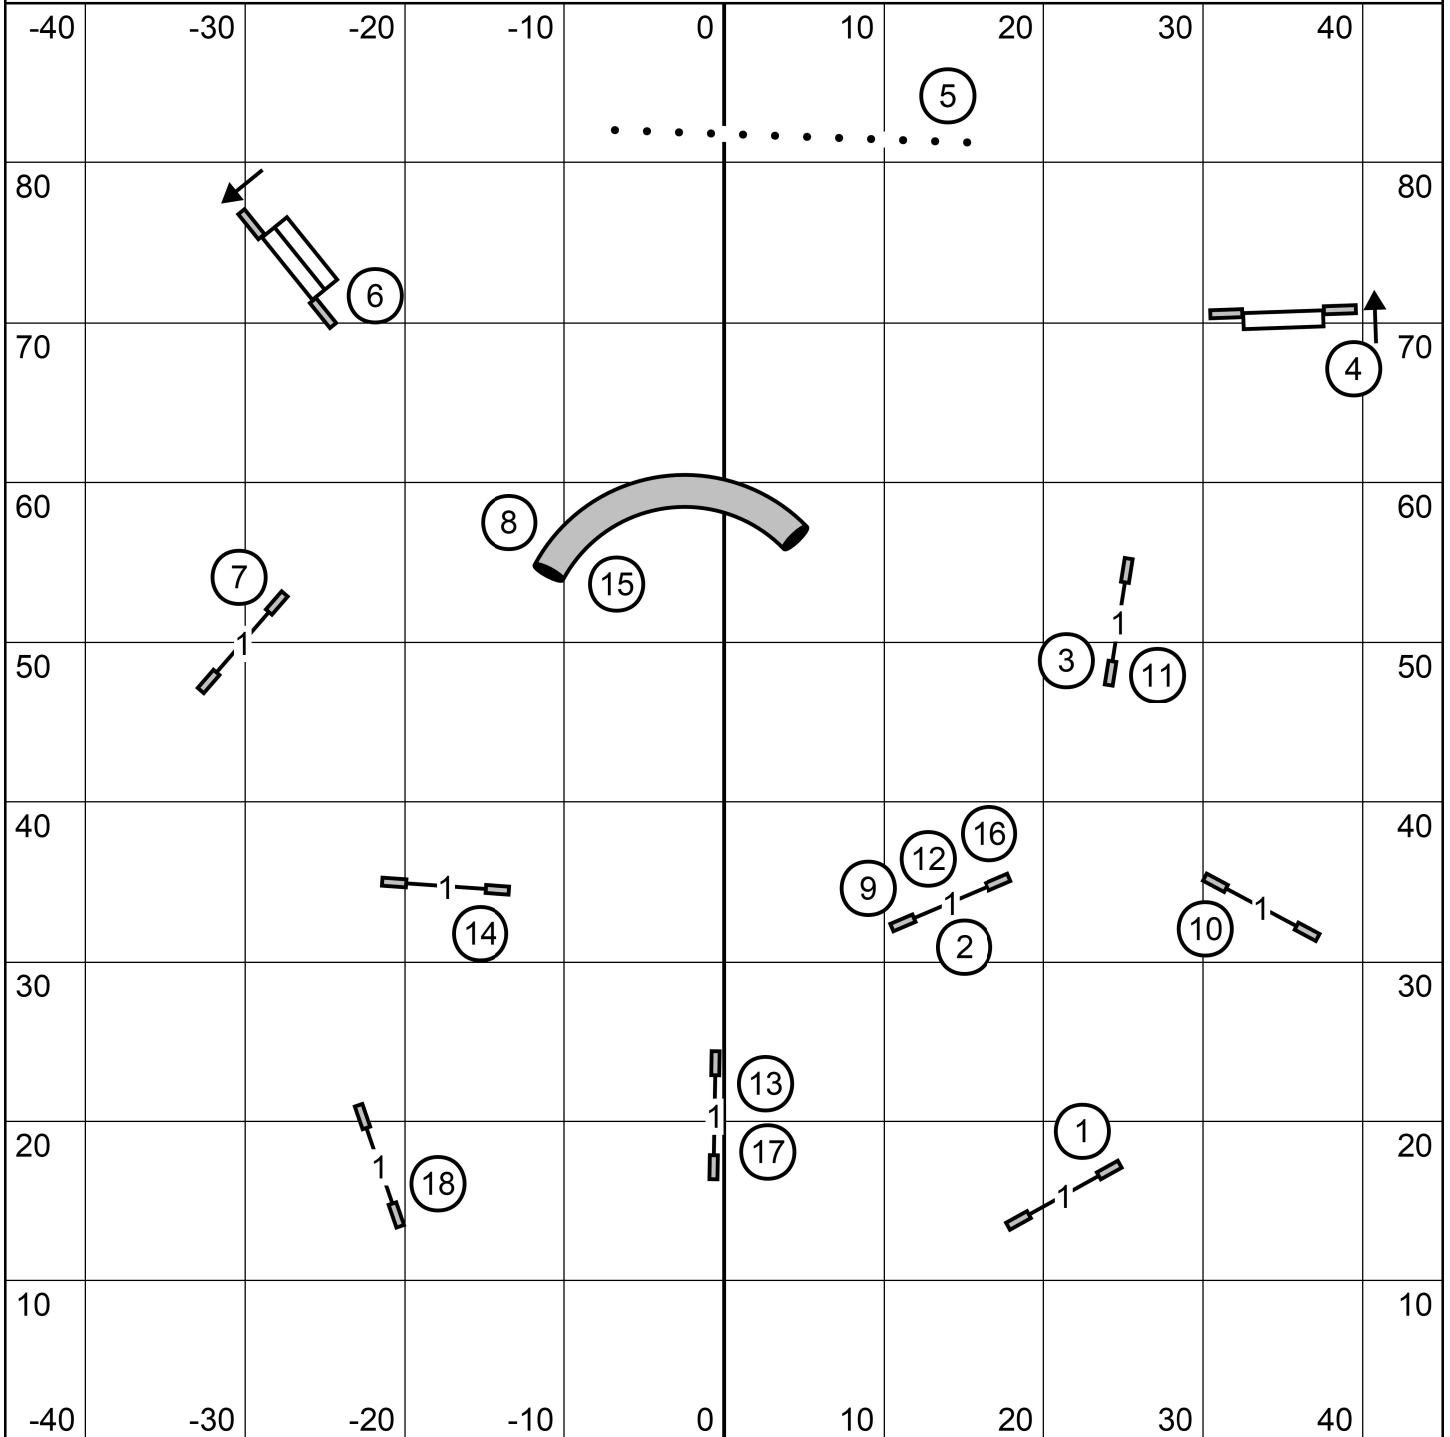

Talcott Mountain Agility Club - Master/Excellent JWW
Saturday, September 28, 2024 - Heather Dickinson