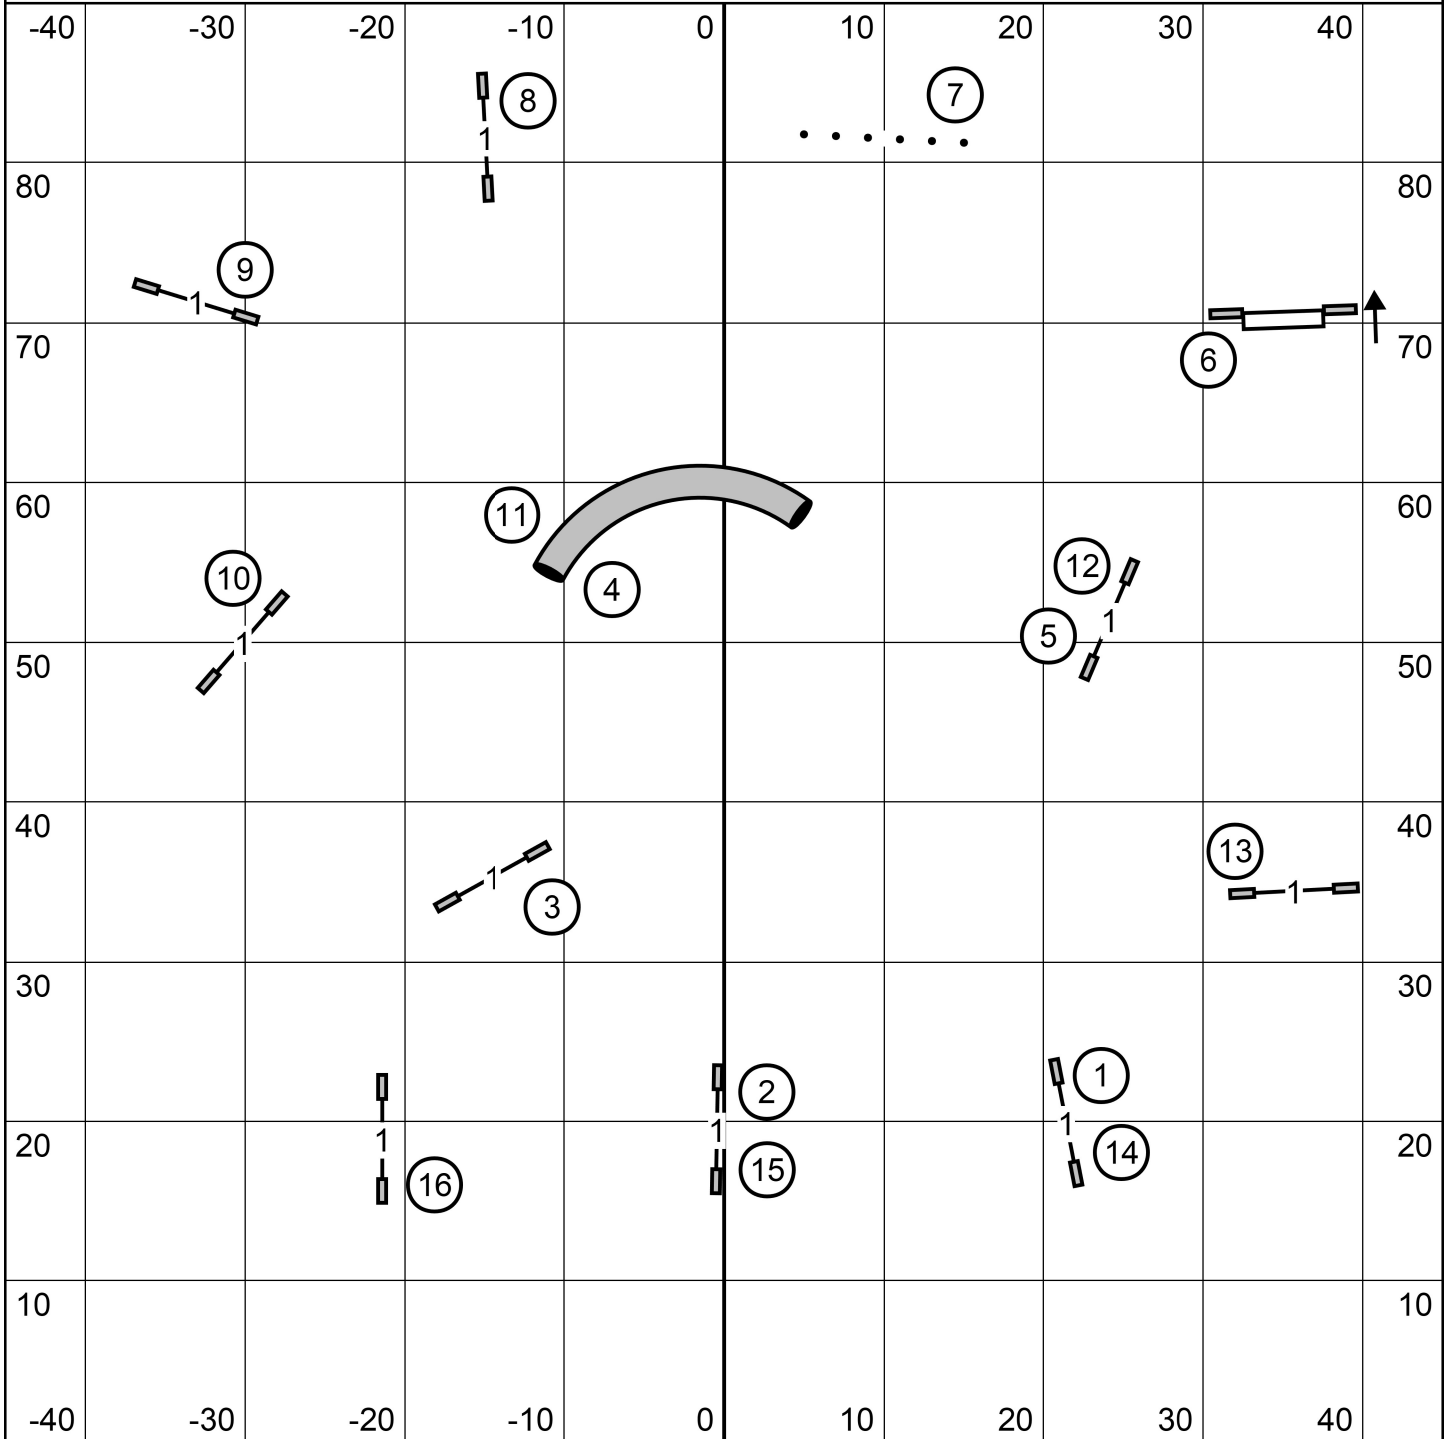

Talcott Mountain Agility Club - Novice JWW
Saturday, September 28, 2024 - Heather Dickinson