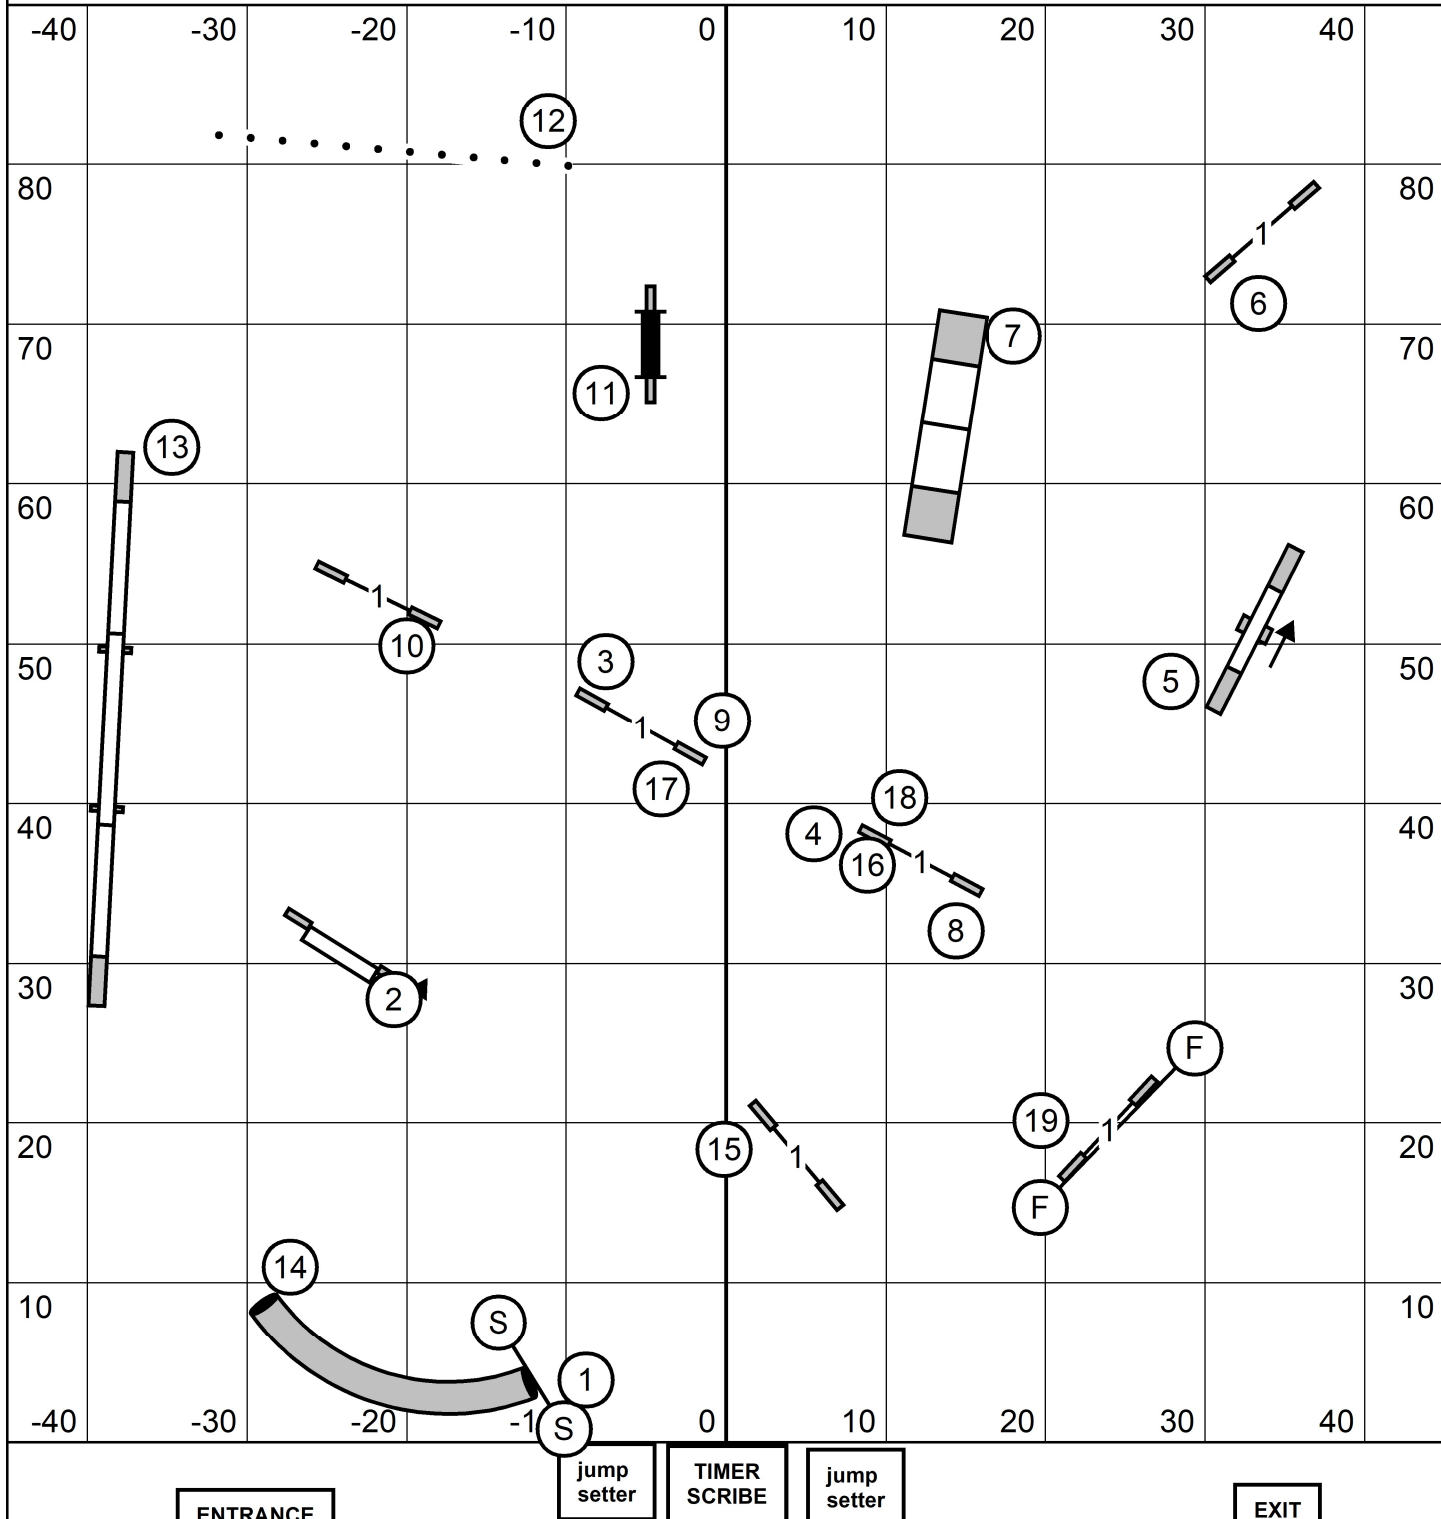

PREMIER STANDARD

Talcott Mountain Agility Club, Tolland CT

Saturday September 28, 2024 Judge: Mark Upshaw

90 x 90 Indoors / Turf

MASTER/EXCELLENT STANDARD

Talcott Mountain Agility Club, Tolland CT

Saturday September 28, 2024 Judge: Mark Upshaw
90 x 90 Indoors / Turf

ENTRANCE	jump setter	TIMER SCRIBE	jump setter	EXIT
----------	-------------	--------------	-------------	------

OPEN STANDARD

Talcott Mountain Agility Club, Tolland CT

Saturday September 28, 2024 Judge: Mark Upshaw

90 x 90 Indoors / Turf

NOVICE STANDARD

Talcott Mountain Agility Club, Tolland CT

Saturday September 28, 2024 Judge: Mark Upshaw

90 x 90 Indoors / Turf

Talcott Mountain Agility Club - FAST
 Saturday, September 28, 2024 - Heather Dickinson

Master/Excellent - 7-6-2 - Solid Line
 Open - 7-6 - Dashed Line
 Novice - 7-6 - Dotted Line
 AFrame in direction indicated for points.

Talcott Mountain Agility Club - Open JWW
 Saturday, September 28, 2024 - Heather Dickinson