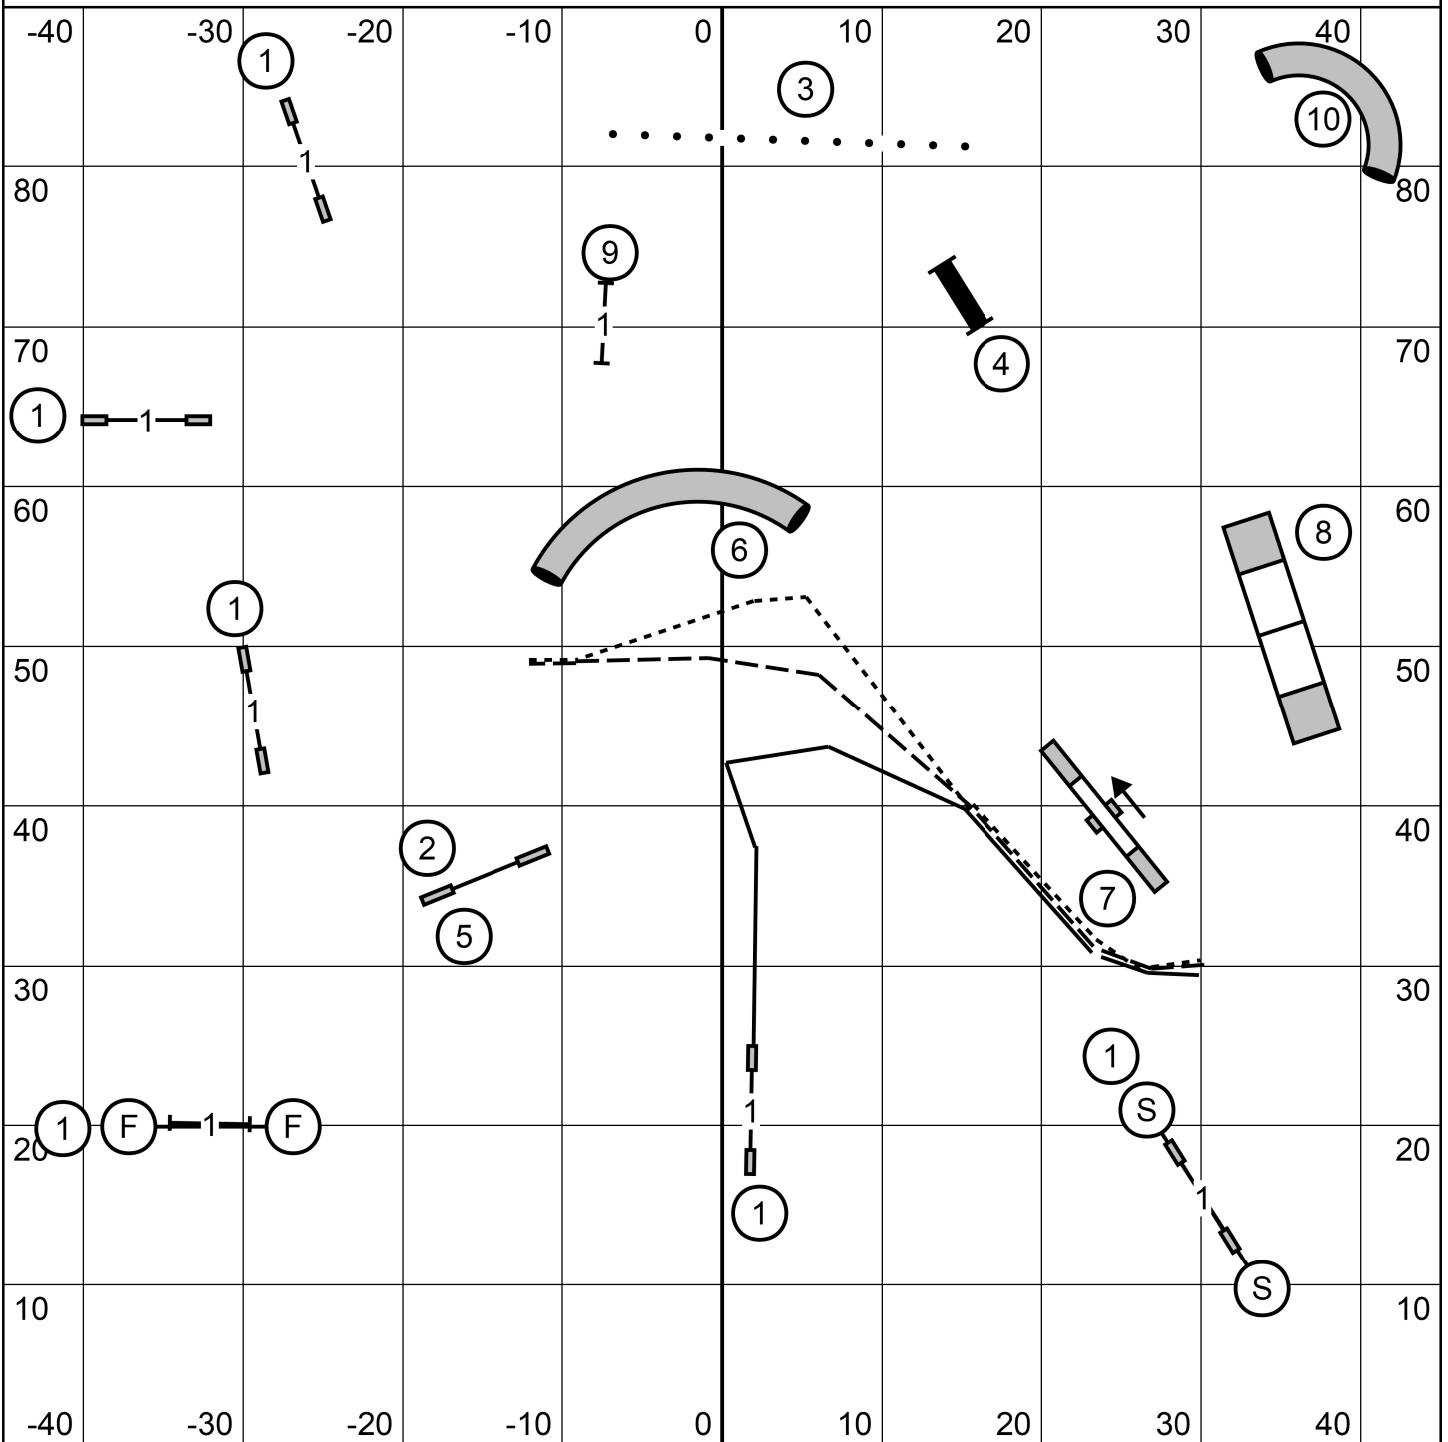

90 x 90 Indoors / Turf

NOVICE STANDARD

Talcott Mountain Agility Club, Tolland CT

Saturday September 28, 2024 Judge: Mark Upshaw

90 x 90 Indoors / Turf

Talcott Mountain Agility Club - FAST
 Saturday, September 28, 2024 - Heather Dickinson

Master/Excellent - 7-6-2 - Solid Line
 Open - 7-6 - Dashed Line
 Novice - 7-6 - Dotted Line
 AFrame in direction indicated for points.

Talcott Mountain Agility Club - Open JWW
 Saturday, September 28, 2024 - Heather Dickinson