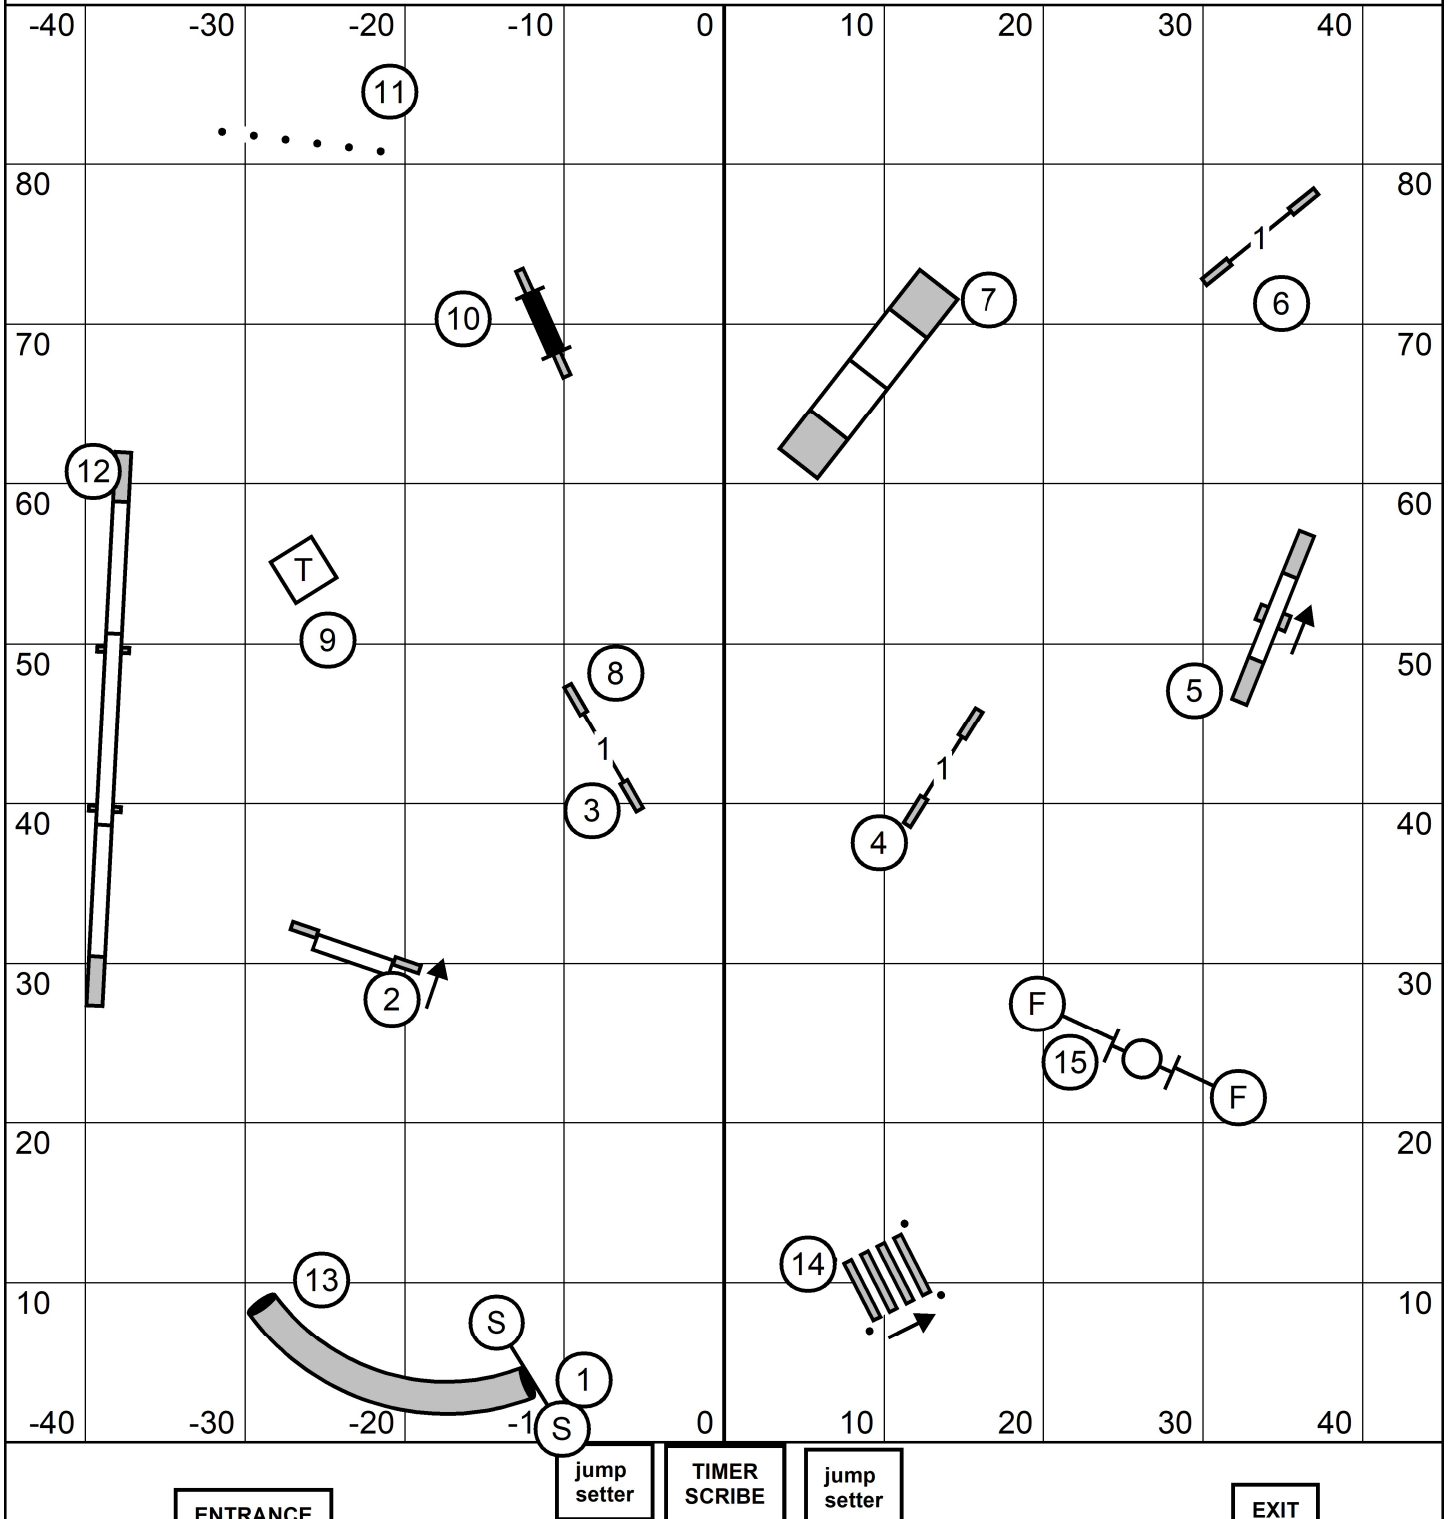

90 x 90 Indoors / Turf

NOVICE STANDARD

Talcott Mountain Agility Club, Tolland CT

Saturday September 28, 2024 Judge: Mark Upshaw

90 x 90 Indoors / Turf

Talcott Mountain Agility Club - FAST
 Saturday, September 28, 2024 - Heather Dickinson

Master/Excellent - 7-6-2 - Solid Line
 Open - 7-6 - Dashed Line
 Novice - 7-6 - Dotted Line
 AFrame in direction indicated for points.

Talcott Mountain Agility Club - Open JWW
 Saturday, September 28, 2024 - Heather Dickinson