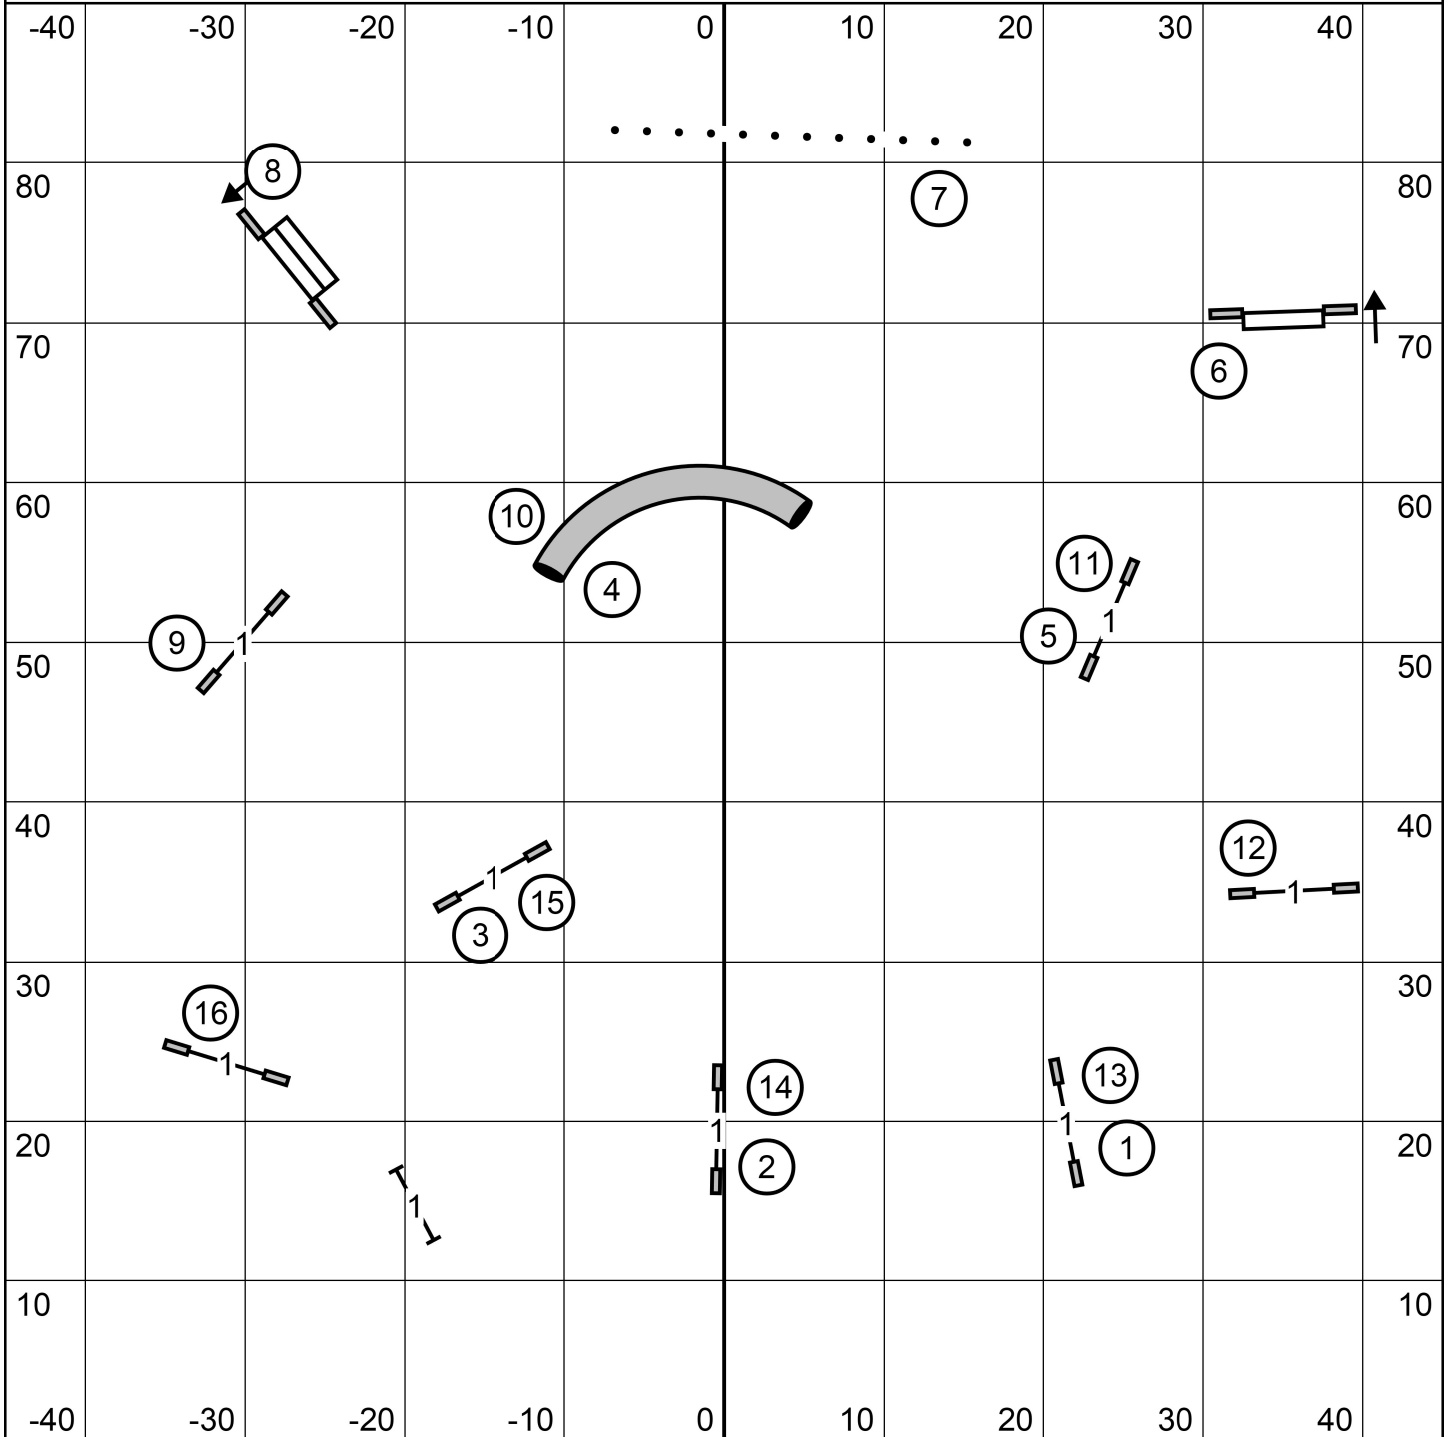

90 x 90 Indoors / Turf

NOVICE STANDARD

Talcott Mountain Agility Club, Tolland CT

Saturday September 28, 2024 Judge: Mark Upshaw

90 x 90 Indoors / Turf

Talcott Mountain Agility Club - FAST
 Saturday, September 28, 2024 - Heather Dickinson

Master/Excellent - 7-6-2 - Solid Line
 Open - 7-6 - Dashed Line
 Novice - 7-6 - Dotted Line
 AFrame in direction indicated for points.

Talcott Mountain Agility Club - Open JWW
 Saturday, September 28, 2024 - Heather Dickinson