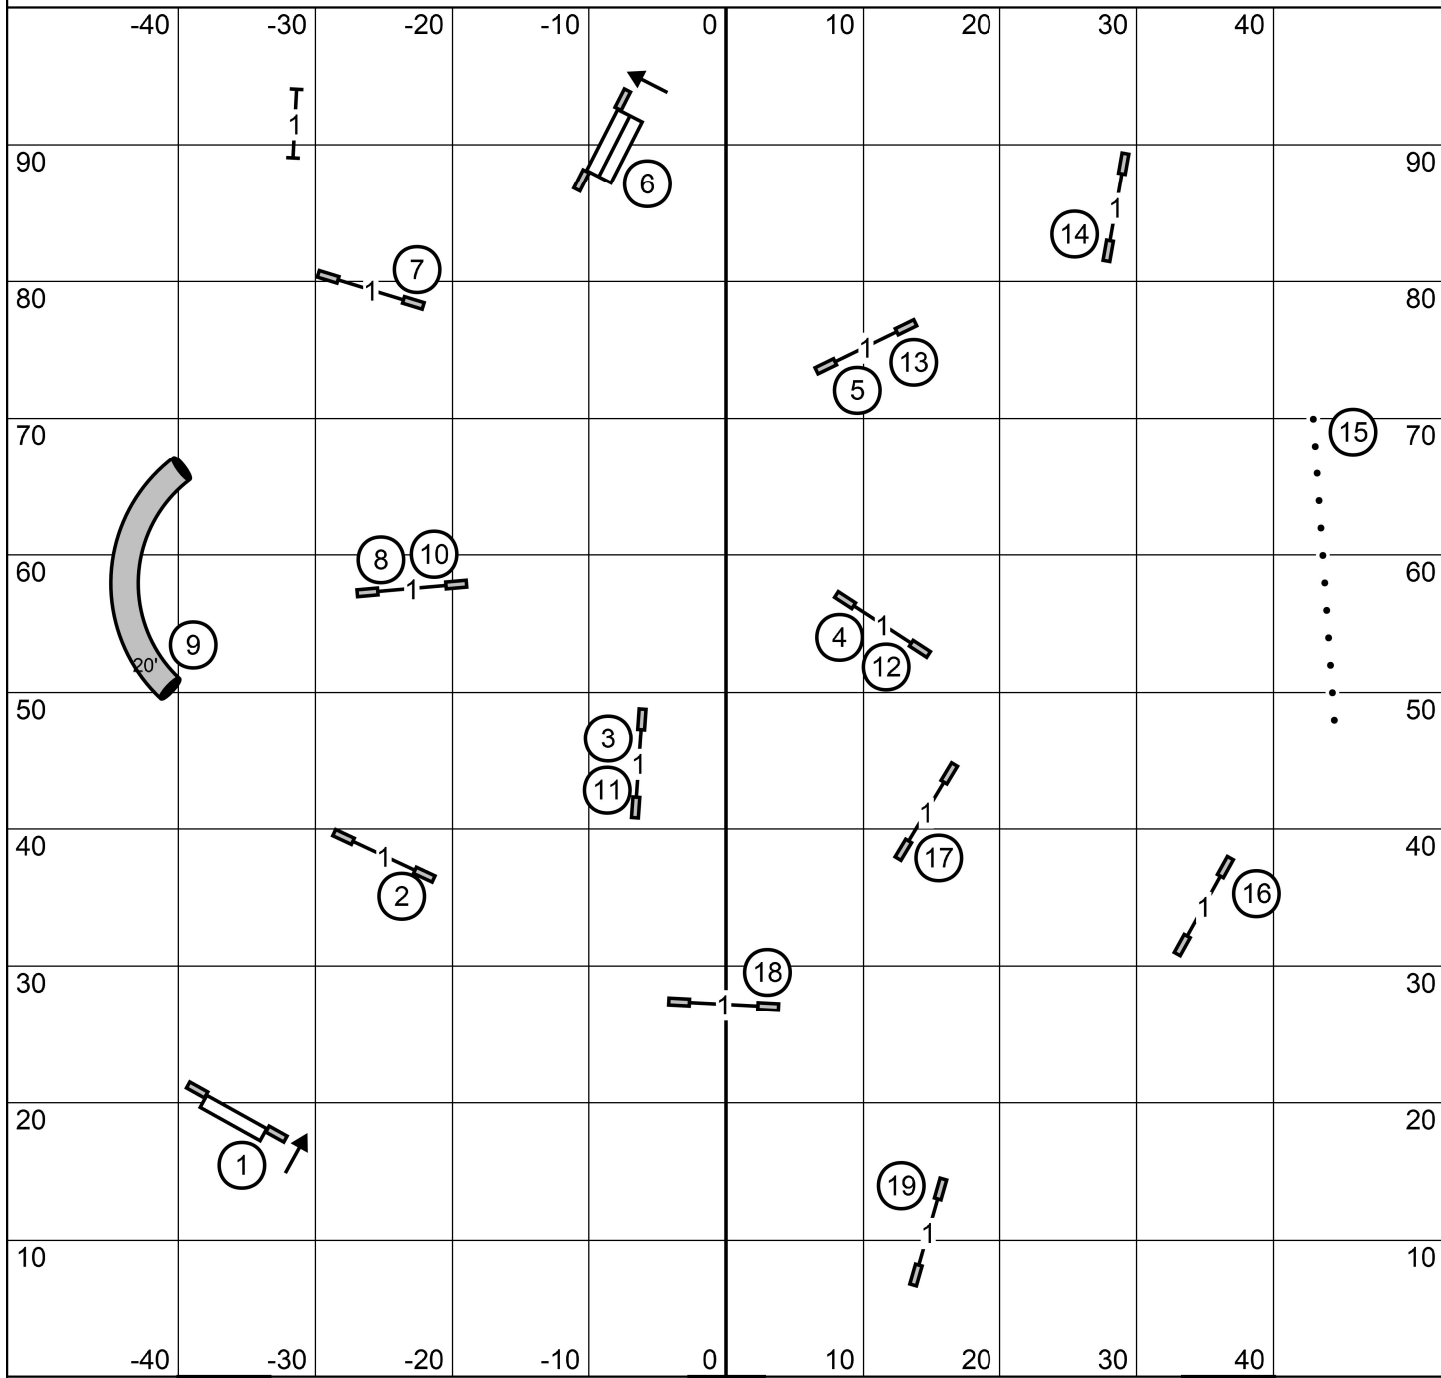

Excellent/Master JWW

In at #15

Labrador Retriever Club, Inc.
The Fieldhouse at Carriage Stone Farm, LLC - Northford, CT
Saturday, September 28, 2024
Inga L. Hooper