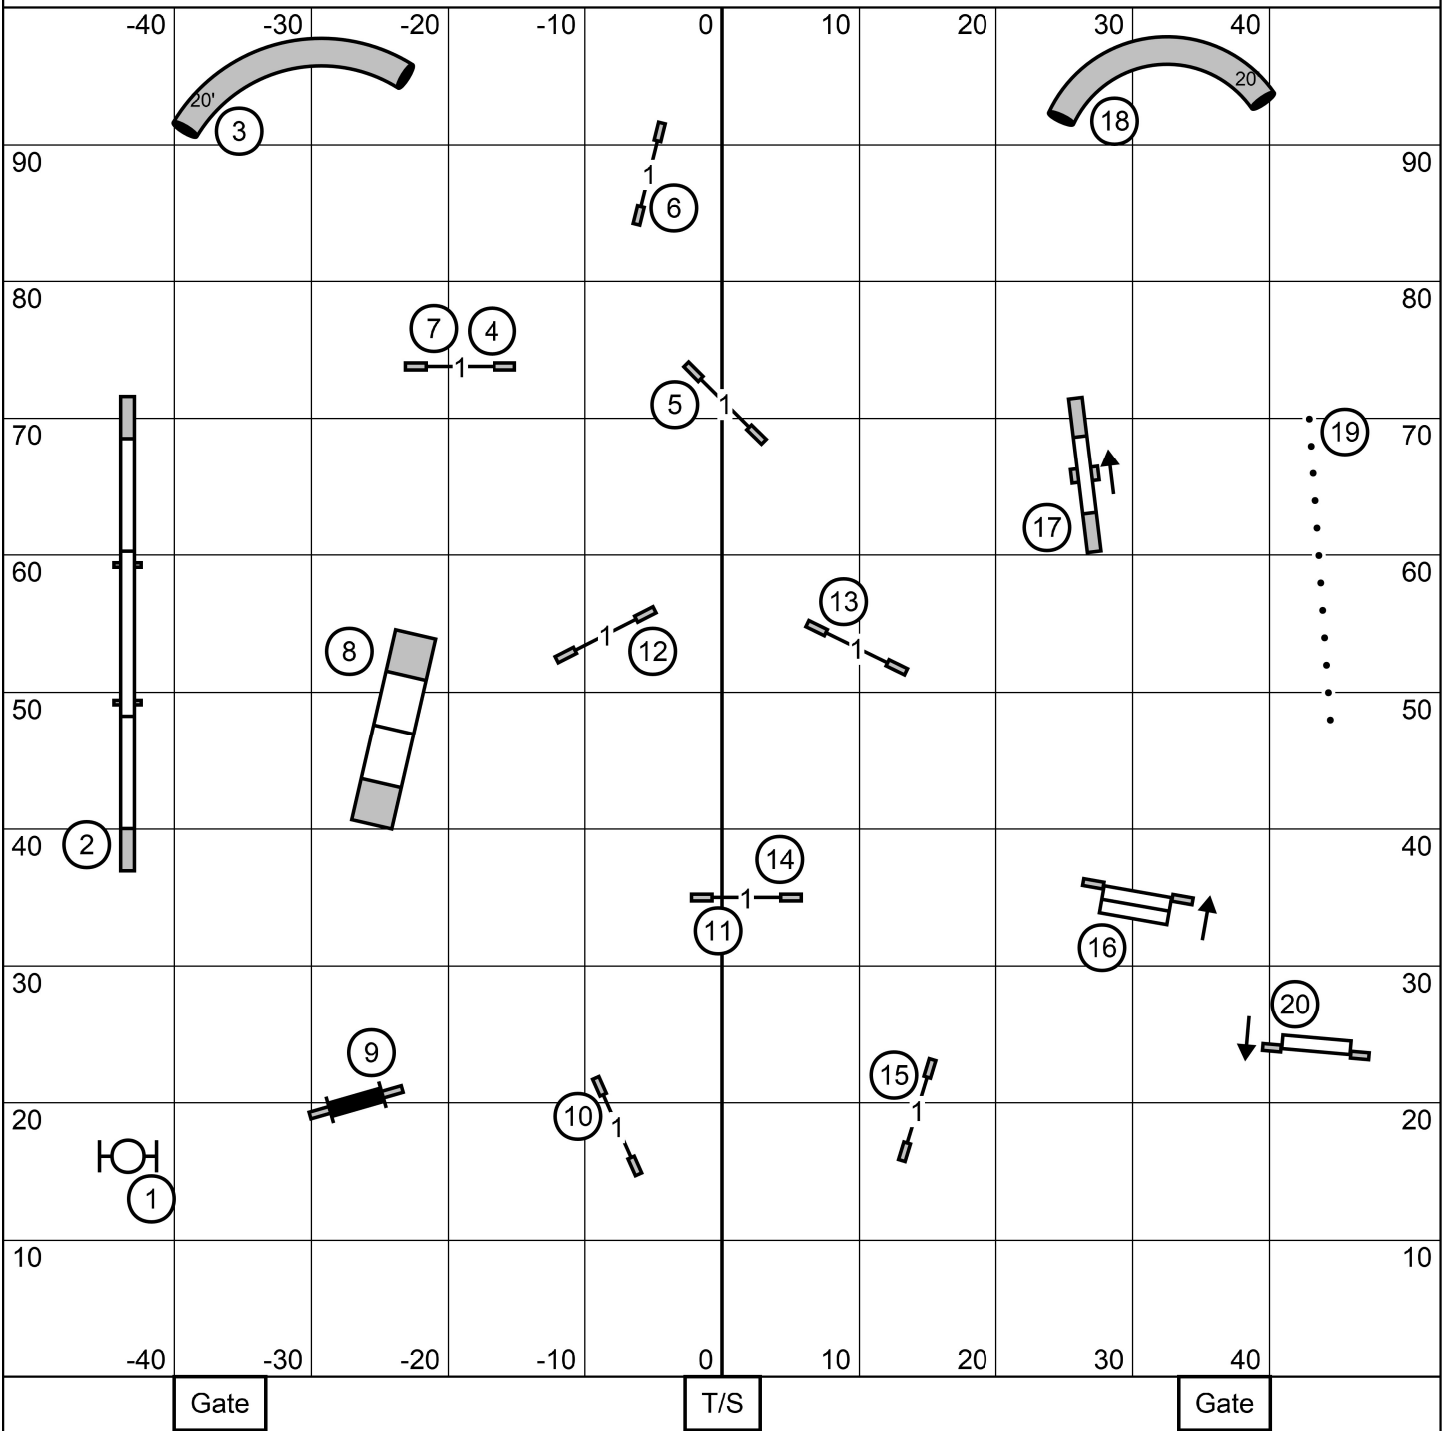

Time 2 Beat

In at #15

Labrador Retriever Club, Inc.

The Fieldhouse at Carriage Stone Farm, LLC - Northford, CT

Saturday, September 28, 2024

Inga L. Hooper

Premier Standard

In at #17

Labrador Retriever Club, Inc.
 The Fieldhouse at Carriage Stone Farm, LLC - Northford, CT
 Saturday, September 28, 2024
 Inga L. Hooper

Excellent/Master Standard

In at #18

Labrador Retriever Club, Inc.

The Fieldhouse at Carriage Stone Farm, LLC - Northford, CT

Saturday, September 28, 2024

Inga L. Hooper

Open Standard

In at #14

Labrador Retriever Club, Inc.

The Fieldhouse at Carriage Stone Farm, LLC - Northford, CT

Saturday, September 28, 2024

Inga L. Hooper