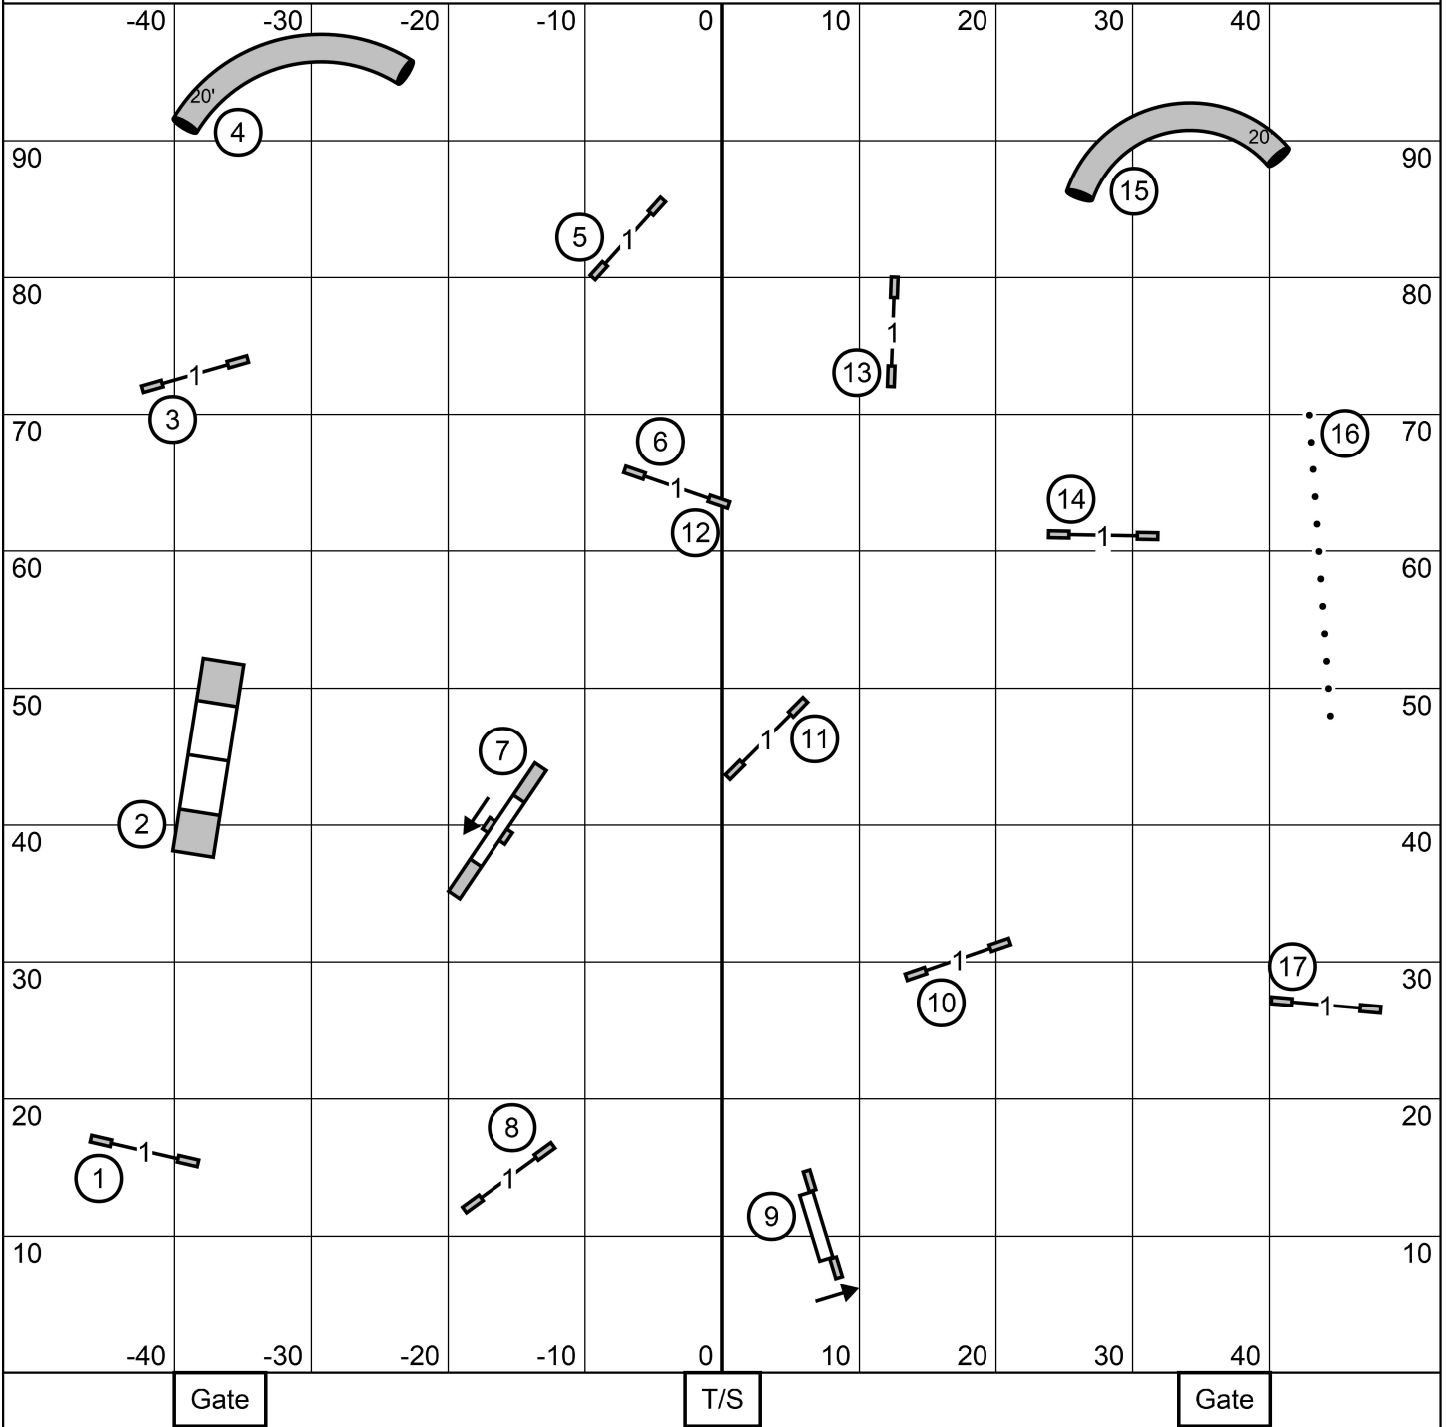

Time 2 Beat

In at #15

Labrador Retriever Club, Inc.

The Fieldhouse at Carriage Stone Farm, LLC - Northford, CT

Saturday, September 28, 2024

Inga L. Hooper

Premier Standard

In at #17

Labrador Retriever Club, Inc.
 The Fieldhouse at Carriage Stone Farm, LLC - Northford, CT
 Saturday, September 28, 2024
 Inga L. Hooper

Excellent/Master Standard

In at #18

Labrador Retriever Club, Inc.

The Fieldhouse at Carriage Stone Farm, LLC - Northford, CT

Saturday, September 28, 2024

Inga L. Hooper

Open Standard

In at #14

Labrador Retriever Club, Inc.

The Fieldhouse at Carriage Stone Farm, LLC - Northford, CT

Saturday, September 28, 2024

Inga L. Hooper

In at #14

Labrador Retriever Club, Inc.
 The Fieldhouse at Carriage Stone Farm, LLC - Northford, CT
 Saturday, September 28, 2024
 Inga L. Hooper

Novice Jumpers with Weaves

Enter when dog before is on leash.