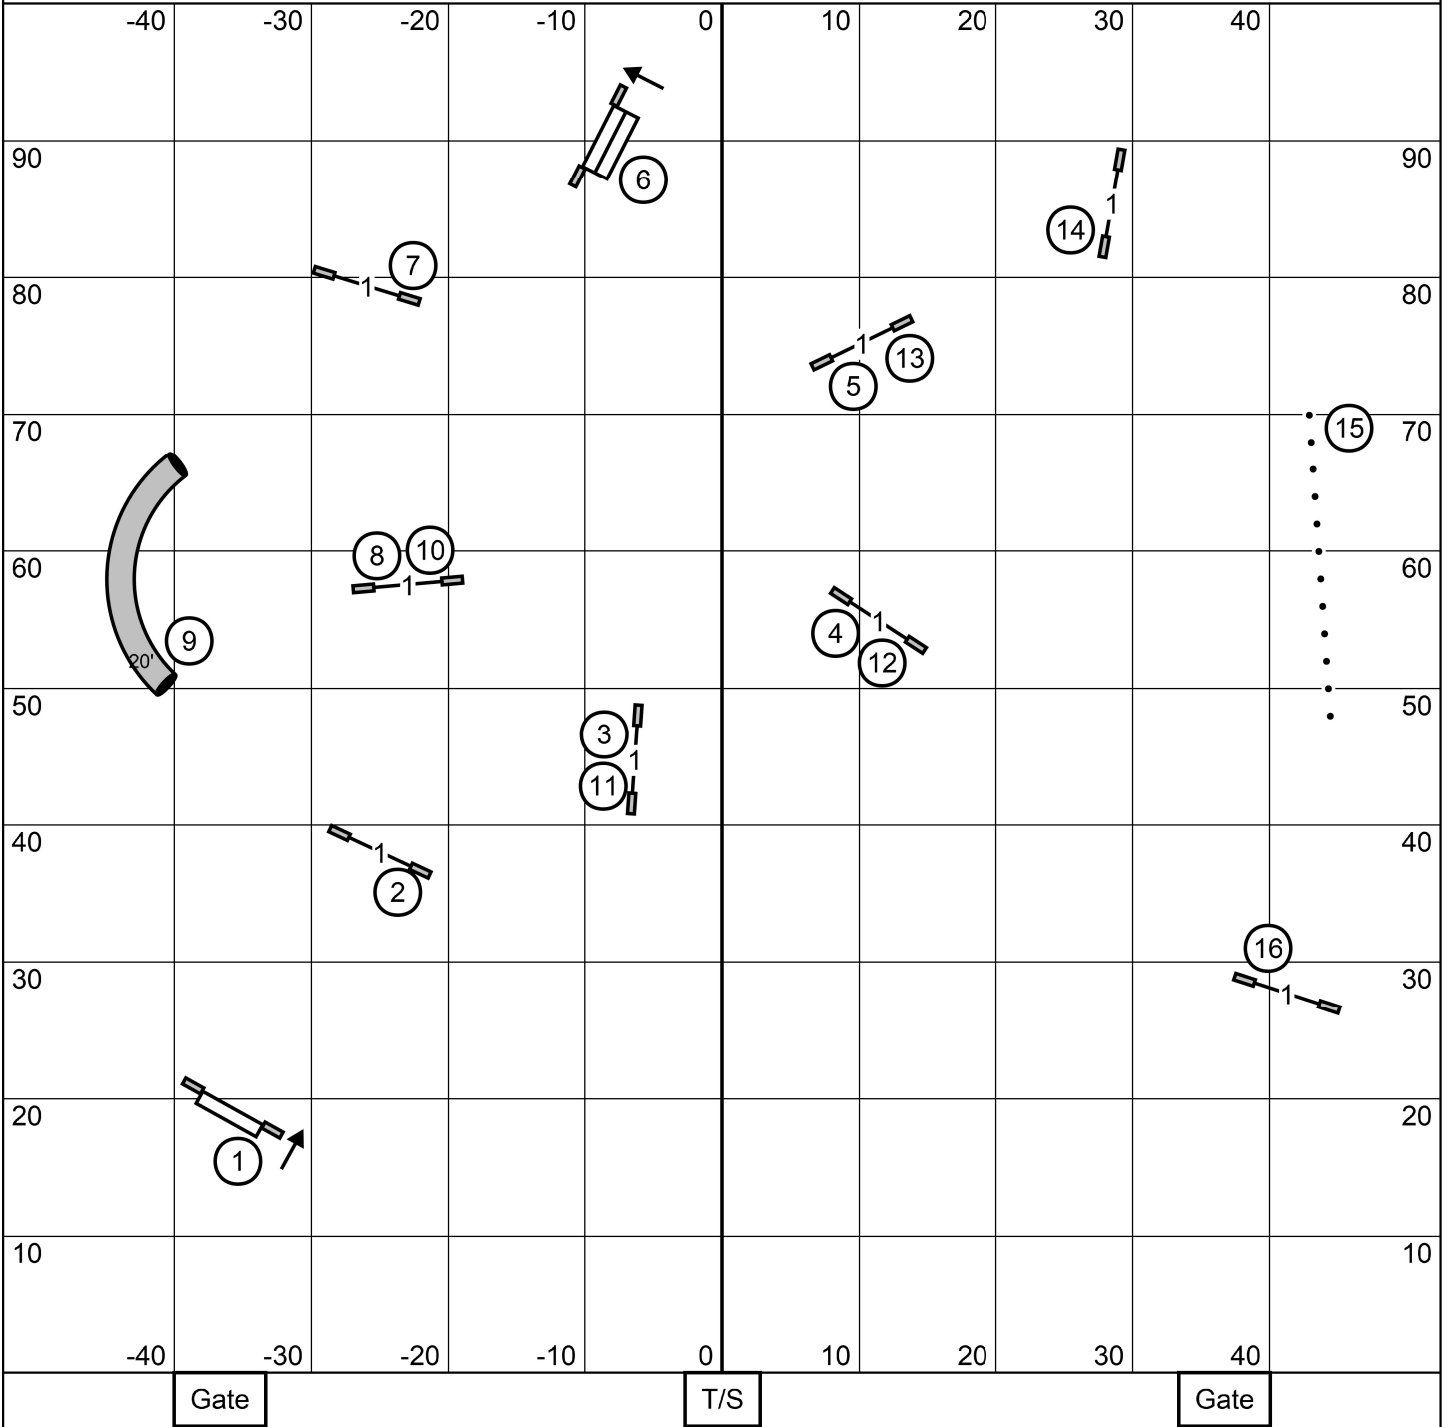

Open Jumpers with Weaves

In at #14

Labrador Retriever Club, Inc.
The Fieldhouse at Carriage Stone Farm, LLC - Northford, CT
Saturday, September 28, 2024
Inga L. Hooper