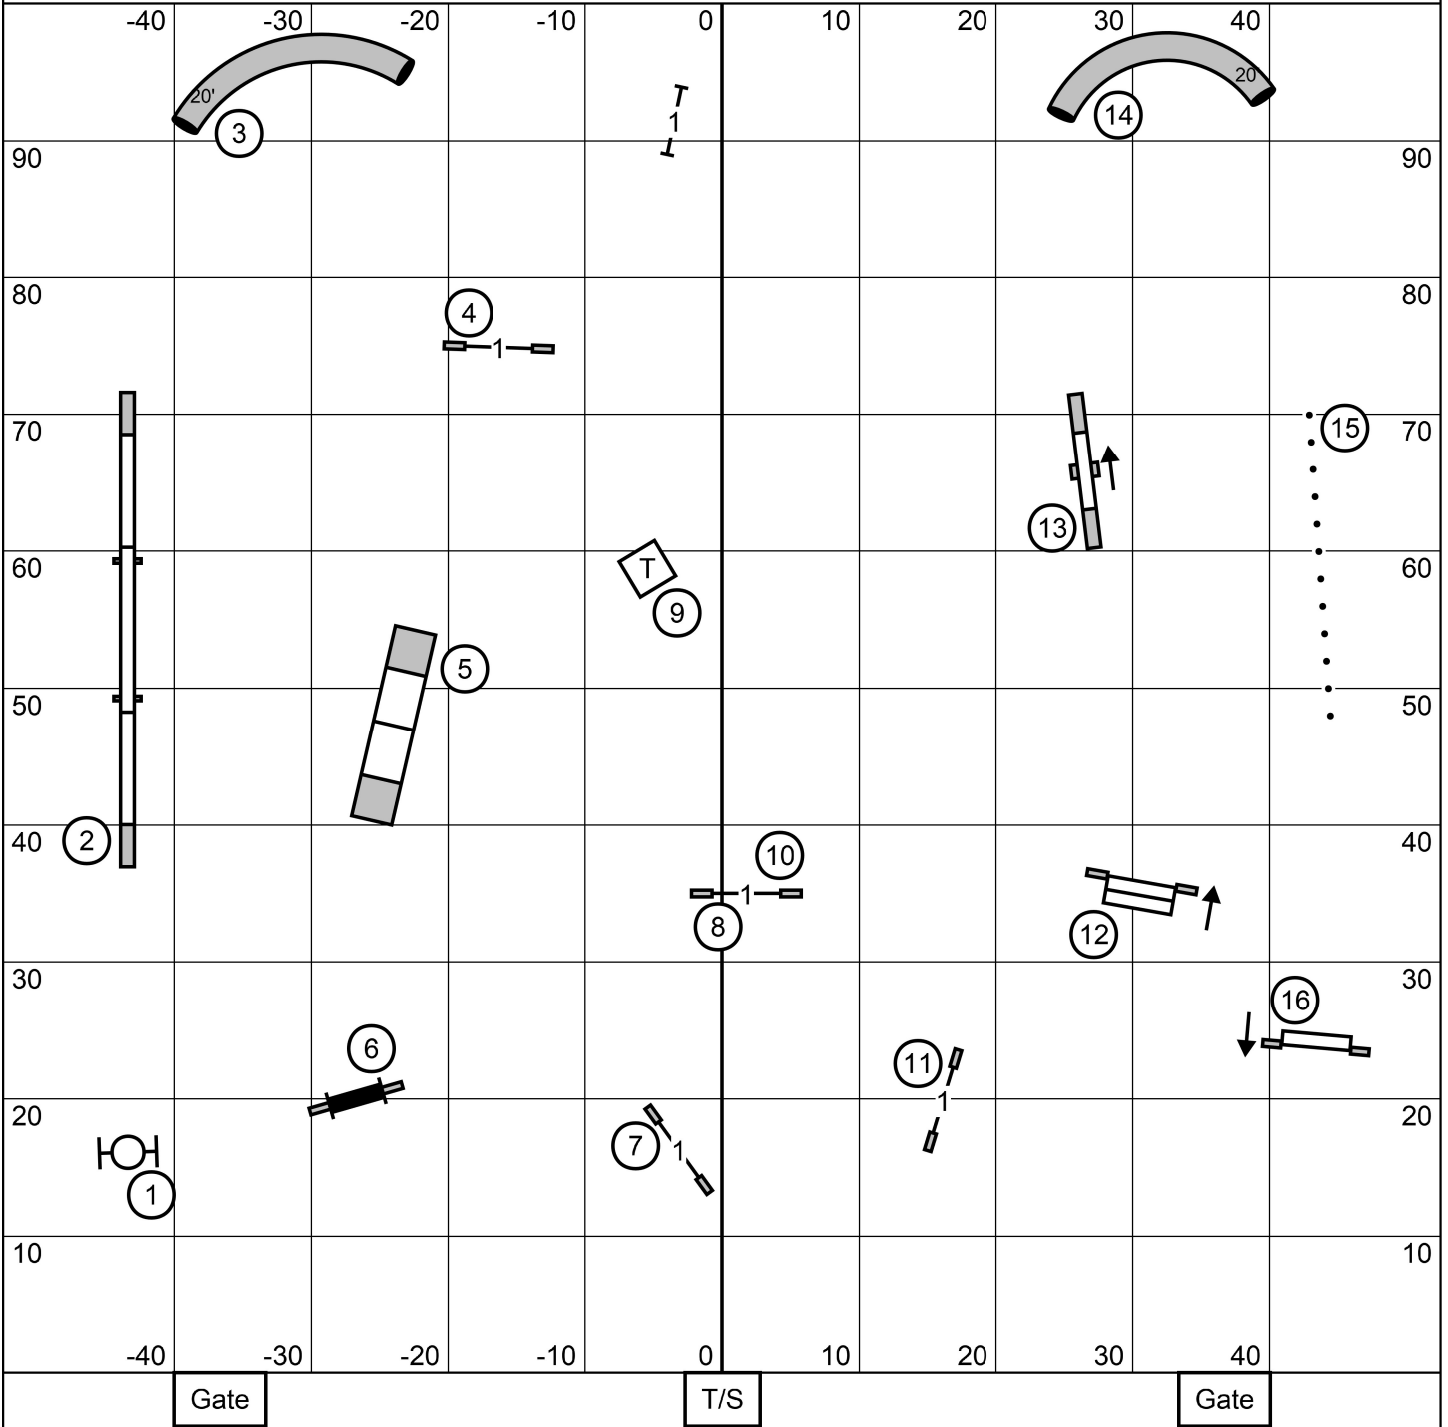

Open Standard

In at #14

Labrador Retriever Club, Inc.

The Fieldhouse at Carriage Stone Farm, LLC - Northford, CT

Saturday, September 28, 2024

Inga L. Hooper