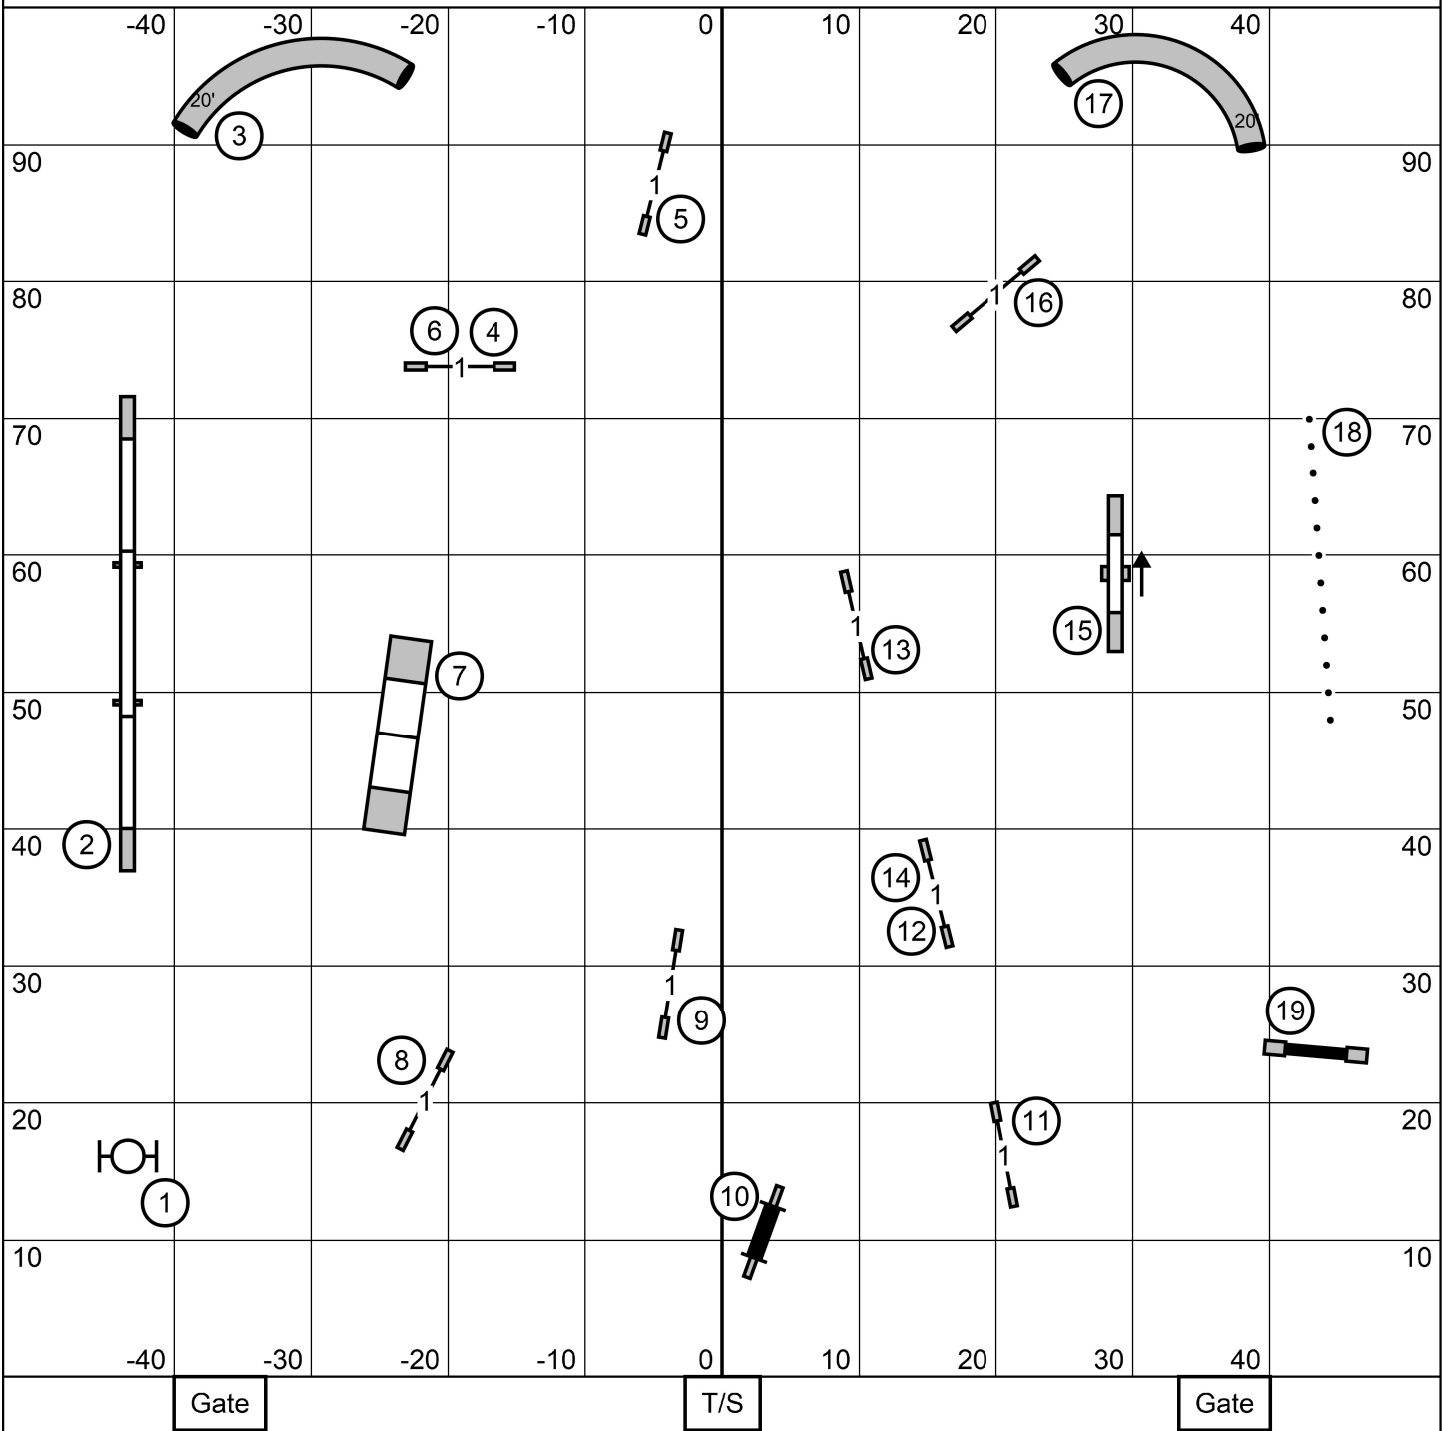

Time 2 Beat

In at #15

Labrador Retriever Club, Inc.

The Fieldhouse at Carriage Stone Farm, LLC - Northford, CT

Saturday, September 28, 2024

Inga L. Hooper

Premier Standard

In at #17

Labrador Retriever Club, Inc.
 The Fieldhouse at Carriage Stone Farm, LLC - Northford, CT
 Saturday, September 28, 2024
 Inga L. Hooper

Excellent/Master Standard

In at #18

Labrador Retriever Club, Inc.

The Fieldhouse at Carriage Stone Farm, LLC - Northford, CT

Saturday, September 28, 2024

Inga L. Hooper

Open Standard

In at #14

Labrador Retriever Club, Inc.

The Fieldhouse at Carriage Stone Farm, LLC - Northford, CT

Saturday, September 28, 2024

Inga L. Hooper