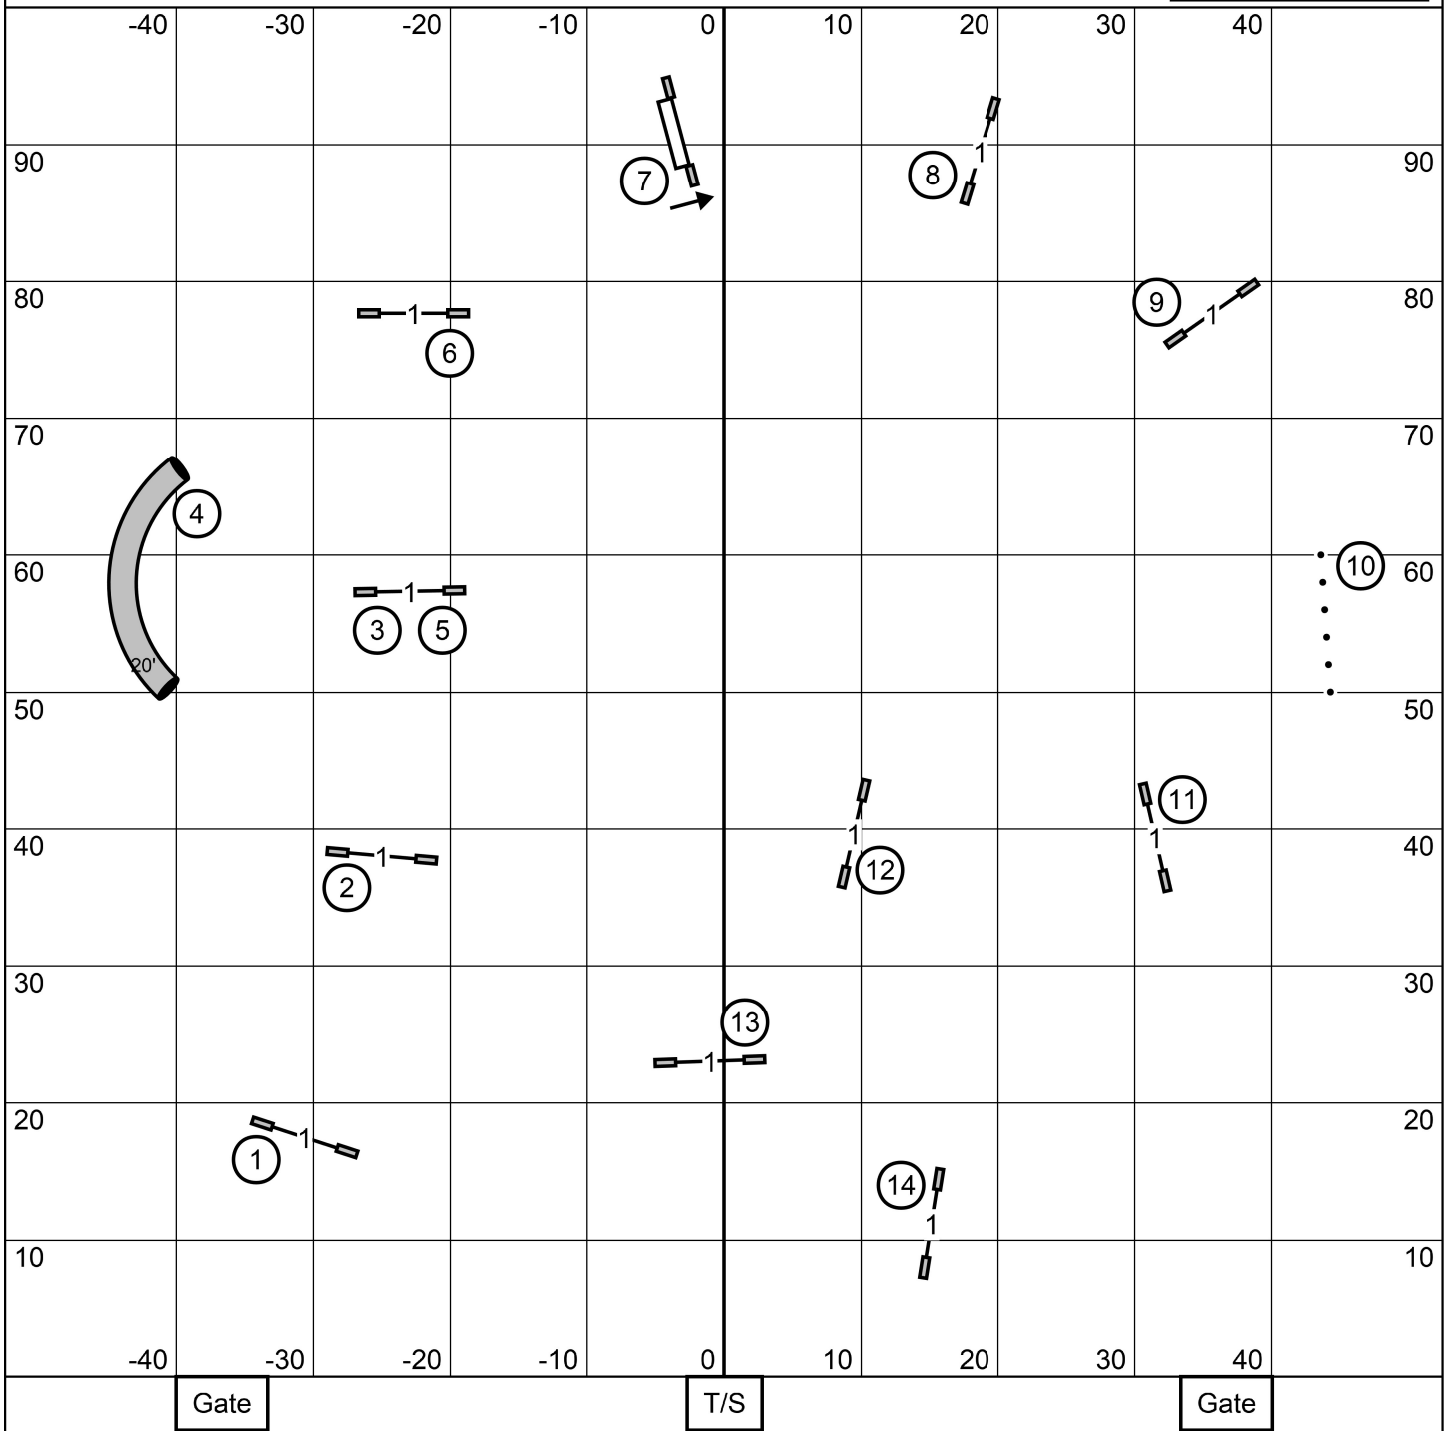

Novice Jumpers with Weaves

Enter when dog before is on leash.

Labrador Retriever Club, Inc.
The Fieldhouse at Carriage Stone Farm, LLC - Northford, CT
Saturday, September 28, 2024
Inga L. Hooper