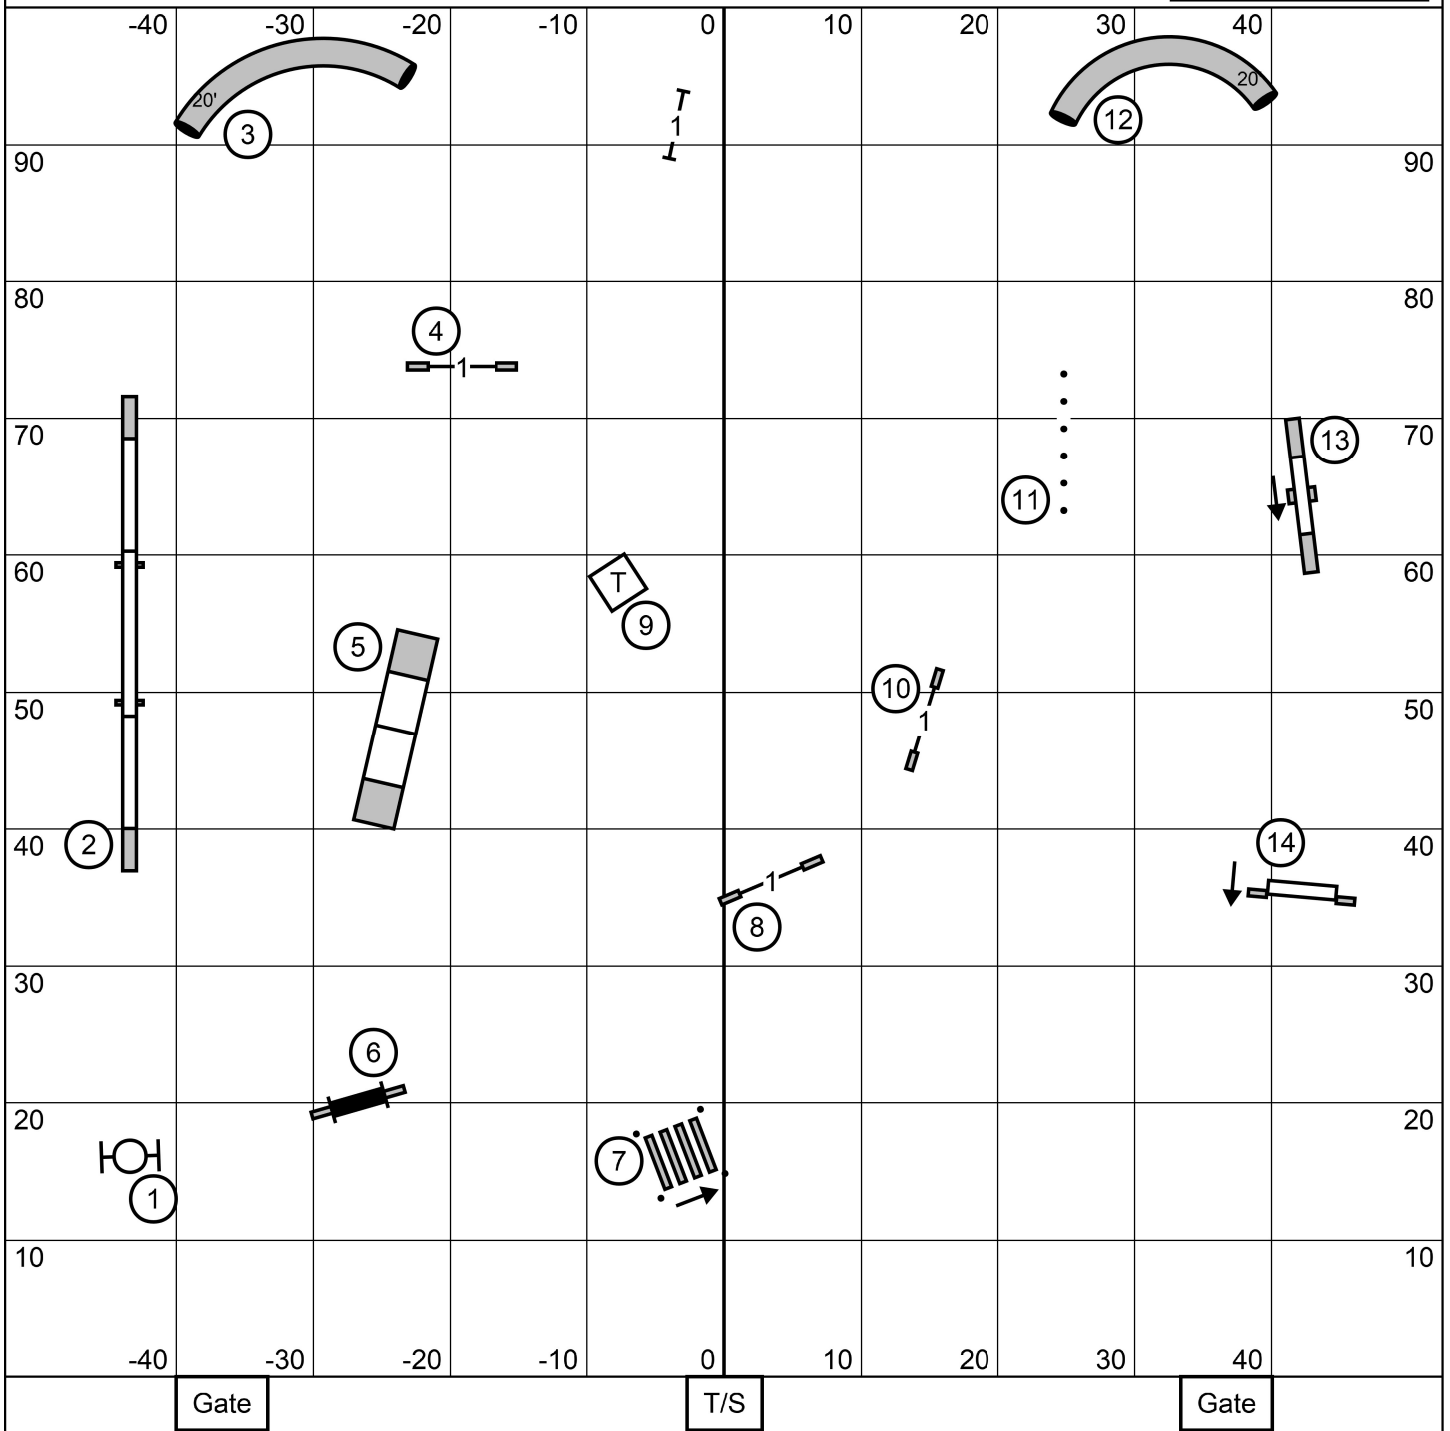

Novice Standard

Enter when dog
before is on leash.

Labrador Retriever Club, Inc.

The Fieldhouse at Carriage Stone Farm, LLC - Northford, CT

Saturday, September 28, 2024

Inga L. Hooper