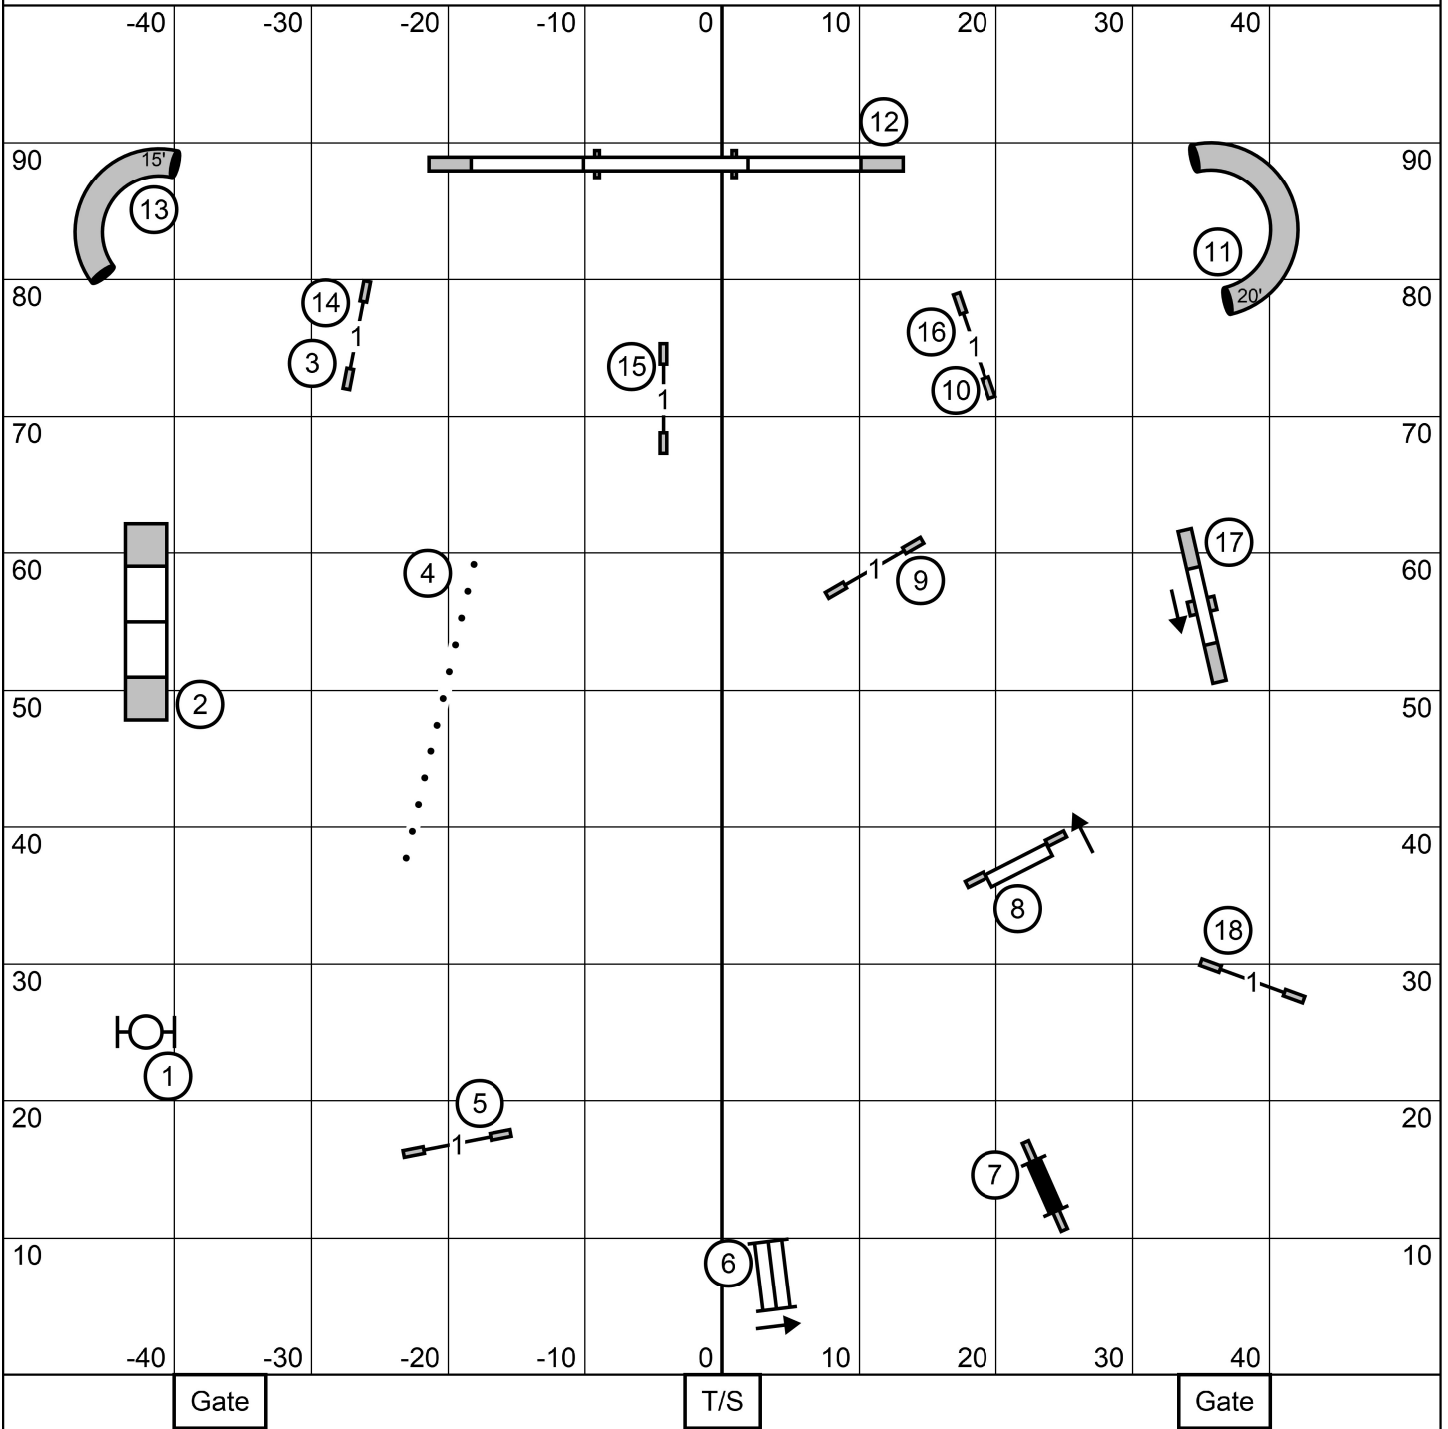

Excellent/Master Standard

In at #14

Labrador Retriever Club, Inc.
The Fieldhouse at Carriage Stone Farm, LLC - Northford, CT
Sunday, September 29, 2024
Inga L. Hooper