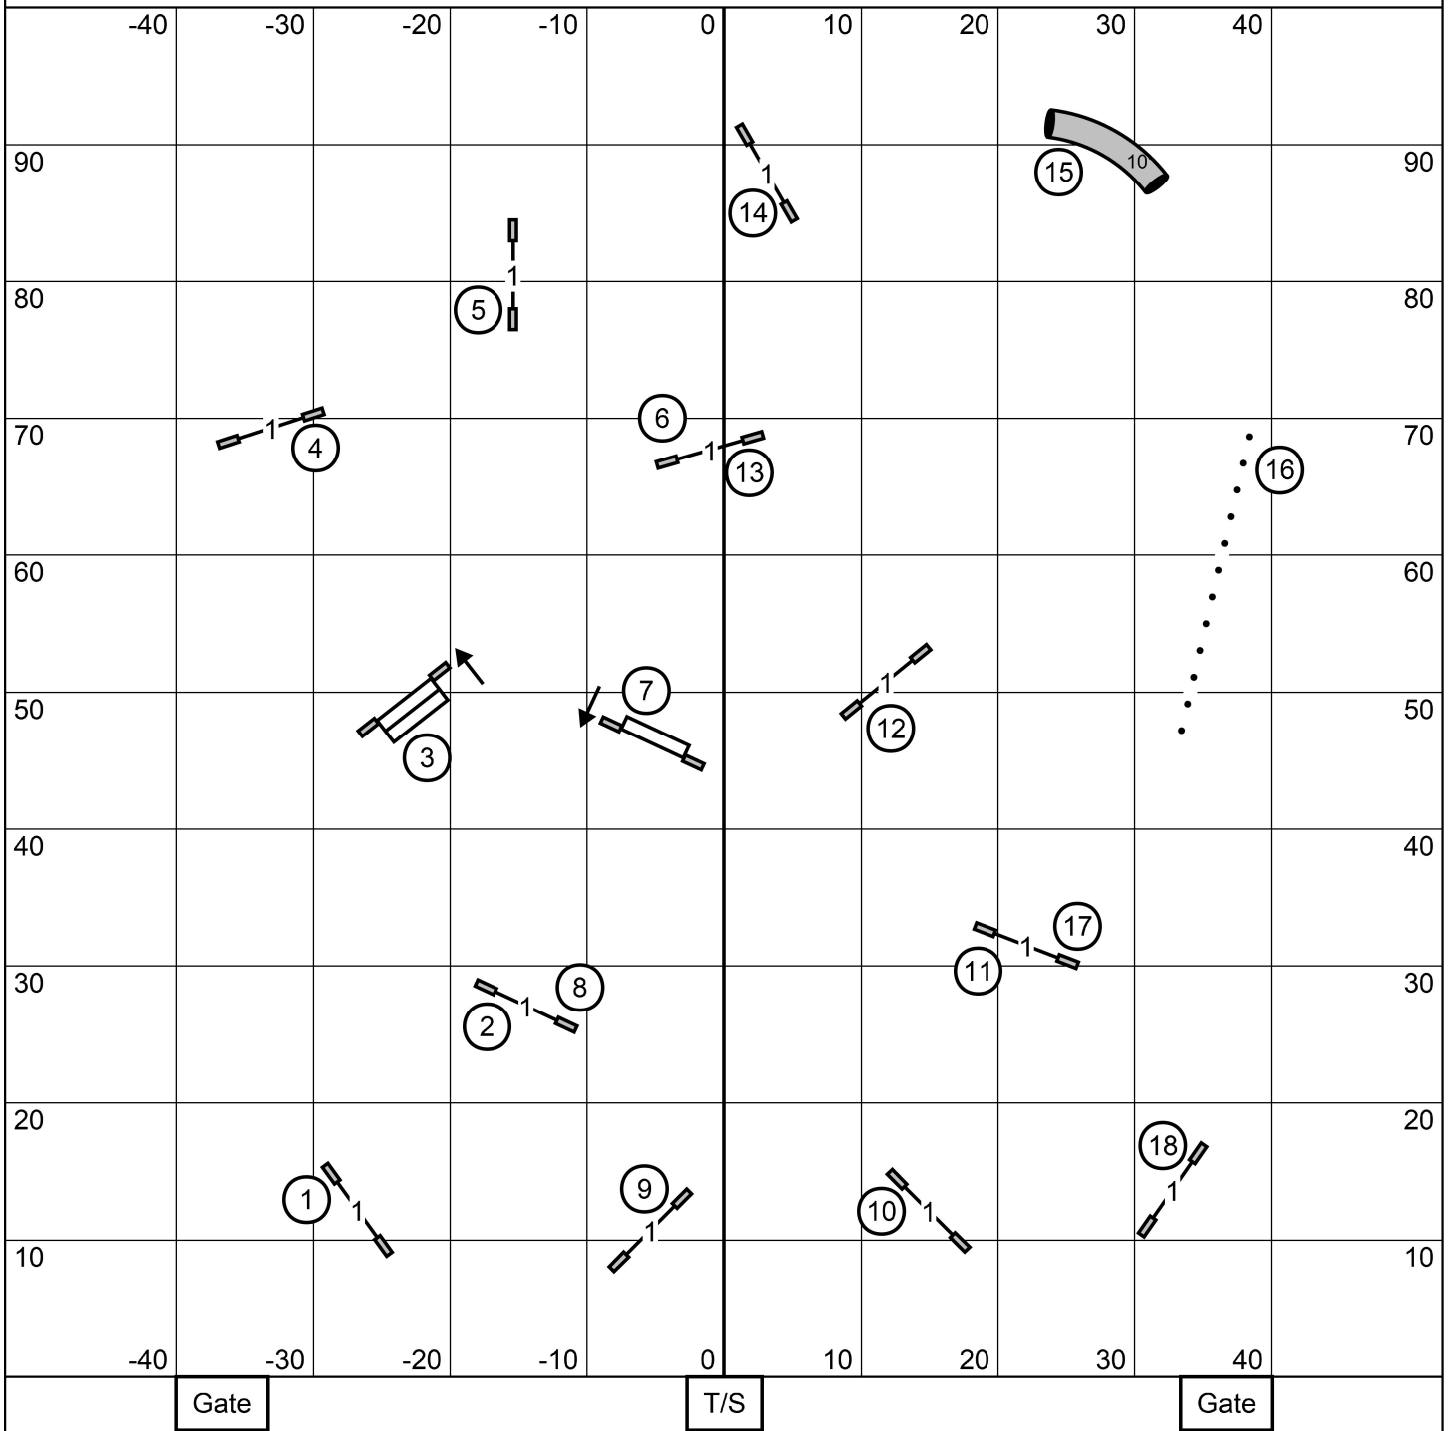

Premier Jumpers with Weaves

In at #17

Gate

T/S

Gate

Labrador Retriever Club, Inc.
 The Fieldhouse at Carriage Stone Farm, LLC - Northford, CT
 Sunday, September 29, 2024
 Inga L. Hooper

Excellent/Master JWW

In at #15

Labrador Retriever Club, Inc.

The Fieldhouse at Carriage Stone Farm, LLC - Northford, CT

Sunday, September 29, 2024

Inga L. Hooper

Open Jumpers with Weaves

In at #14

Labrador Retriever Club, Inc.
 The Fieldhouse at Carriage Stone Farm, LLC - Northford, CT
 Sunday, September 29, 2024
 Inga L. Hooper

Novice Jumpers with Weaves

Enter when dog before is on leash.

Labrador Retriever Club, Inc.
 The Fieldhouse at Carriage Stone Farm, LLC - Northford, CT
 Sunday, September 29, 2024
 Inga L. Hooper

Excellent/Master Standard

Novice Standard

Enter when dog before is on leash.

Labrador Retriever Club, Inc.
 The Fieldhouse at Carriage Stone Farm, LLC - Northford, CT
 Sunday, September 29, 2024
 Inga L. Hooper