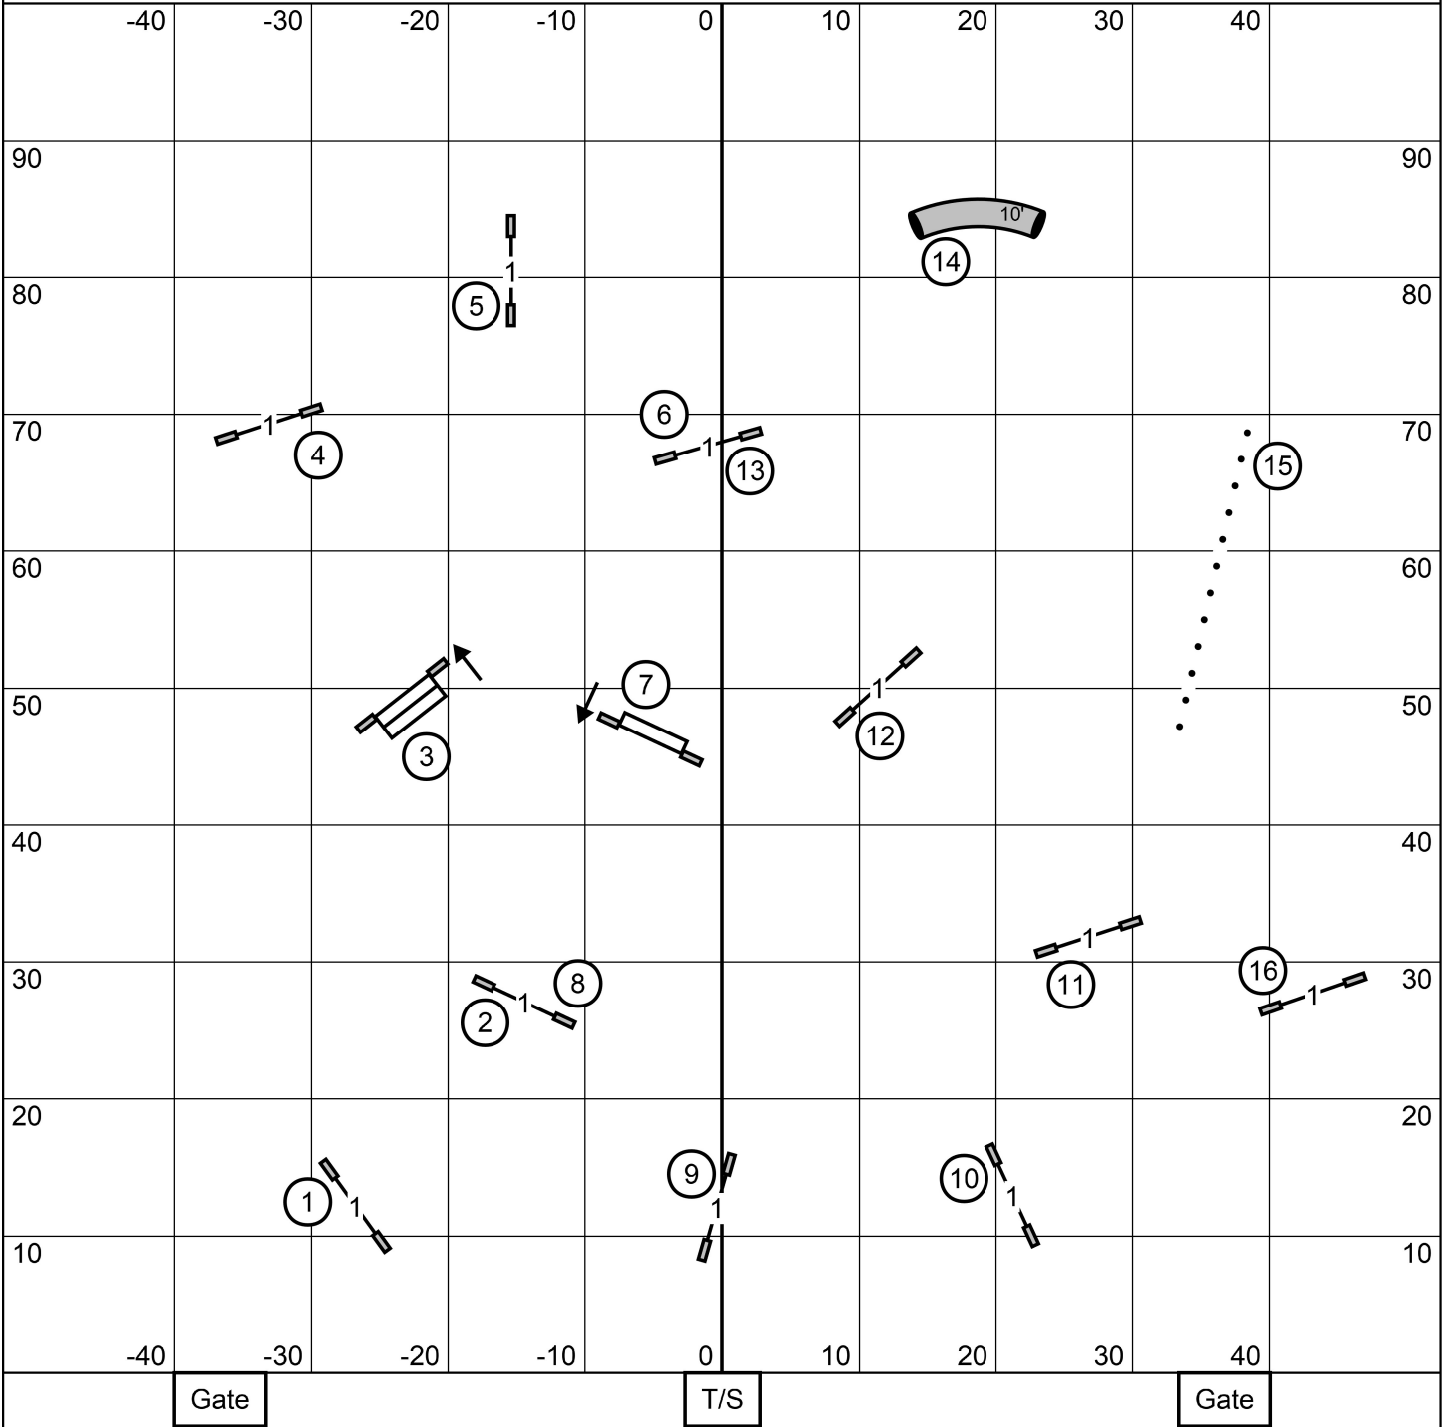

In at #15

Labrador Retriever Club, Inc.

The Fieldhouse at Carriage Stone Farm, LLC - Northford, CT

Sunday, September 29, 2024

Inga L. Hooper

Open Jumpers with Weaves

In at #14

Labrador Retriever Club, Inc.
 The Fieldhouse at Carriage Stone Farm, LLC - Northford, CT
 Sunday, September 29, 2024
 Inga L. Hooper

Novice Jumpers with Weaves

Enter when dog before is on leash.

Labrador Retriever Club, Inc.
 The Fieldhouse at Carriage Stone Farm, LLC - Northford, CT
 Sunday, September 29, 2024
 Inga L. Hooper

Excellent/Master Standard

In at #14

Labrador Retriever Club, Inc.
The Fieldhouse at Carriage Stone Farm, LLC - Northford, CT
Sunday, September 29, 2024
Inga L. Hooper

Open Standard

In at #14

Labrador Retriever Club, Inc.
The Fieldhouse at Carriage Stone Farm, LLC - Northford, CT
Sunday, September 29, 2024
Inga L. Hooper

Novice Standard

Enter when dog before is on leash.

Labrador Retriever Club, Inc.
 The Fieldhouse at Carriage Stone Farm, LLC - Northford, CT
 Sunday, September 29, 2024
 Inga L. Hooper