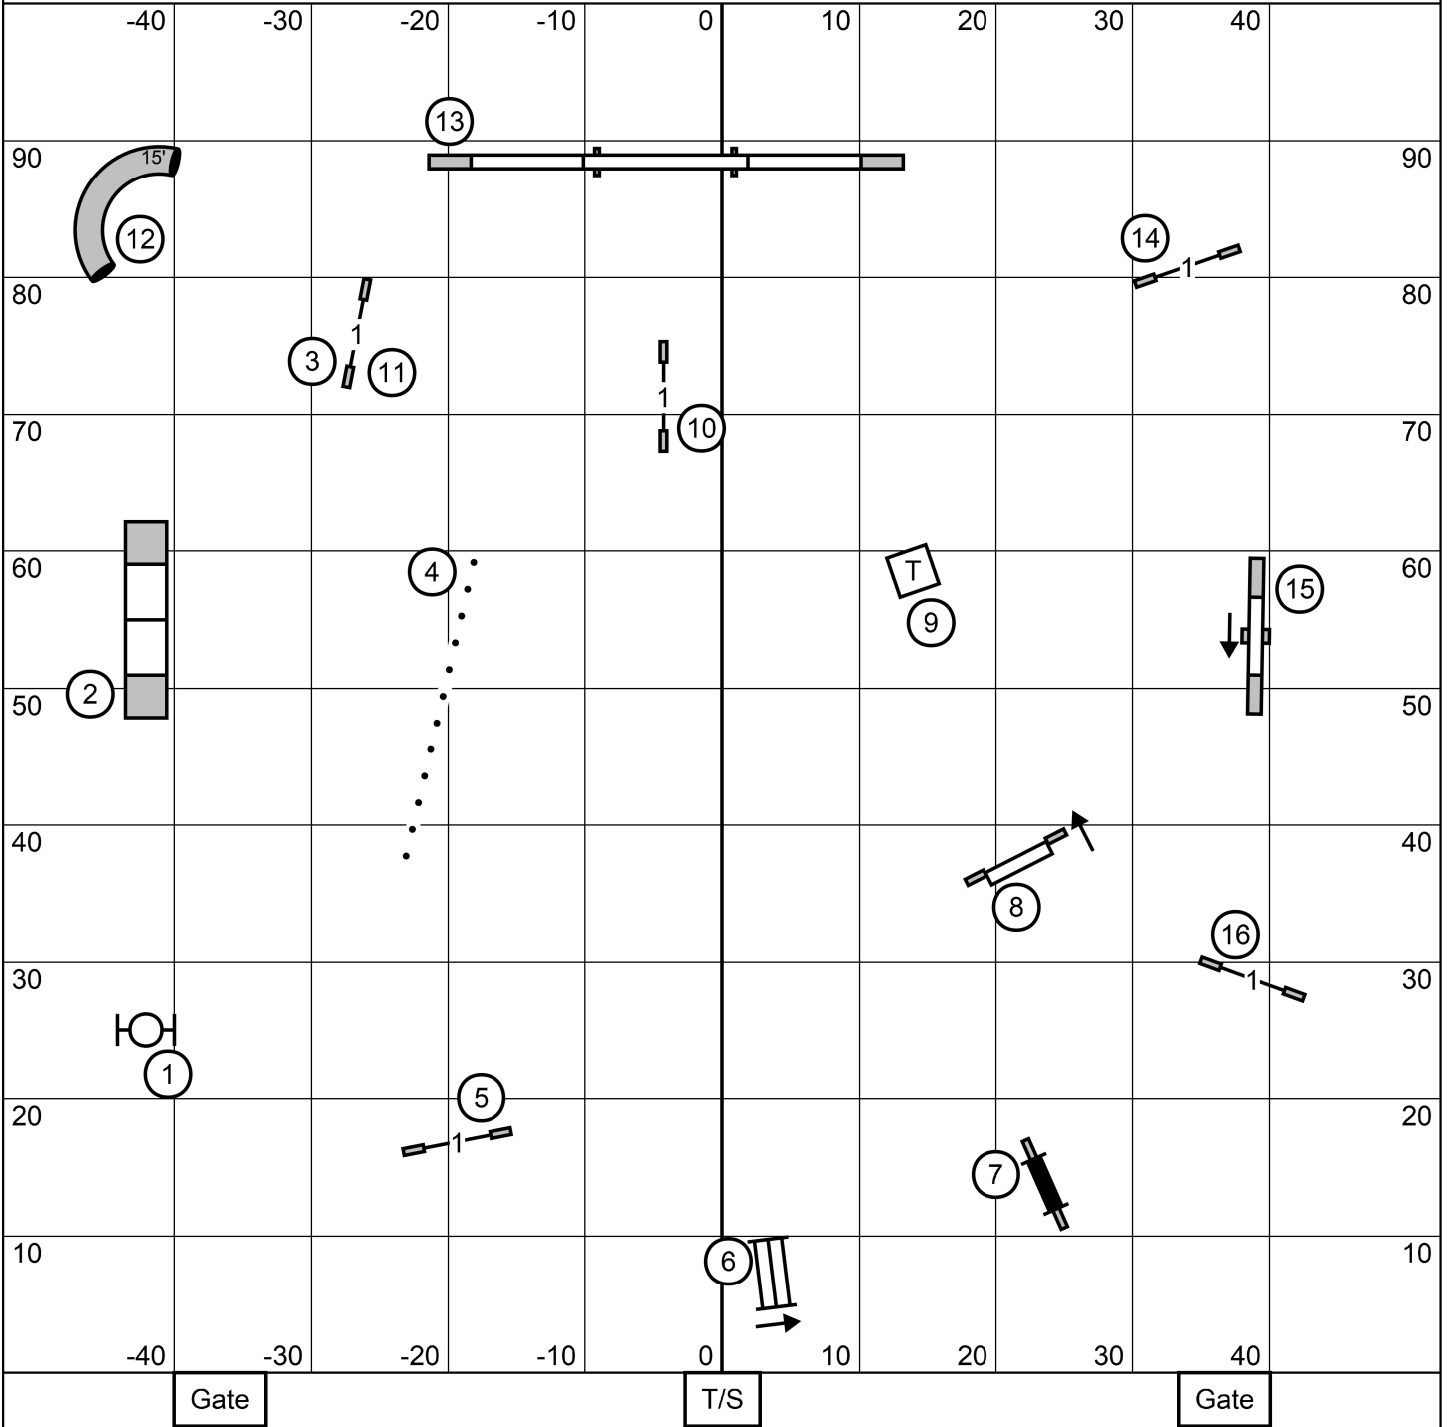

Open Standard

In at #14

Labrador Retriever Club, Inc.
The Fieldhouse at Carriage Stone Farm, LLC - Northford, CT
Sunday, September 29, 2024
Inga L. Hooper