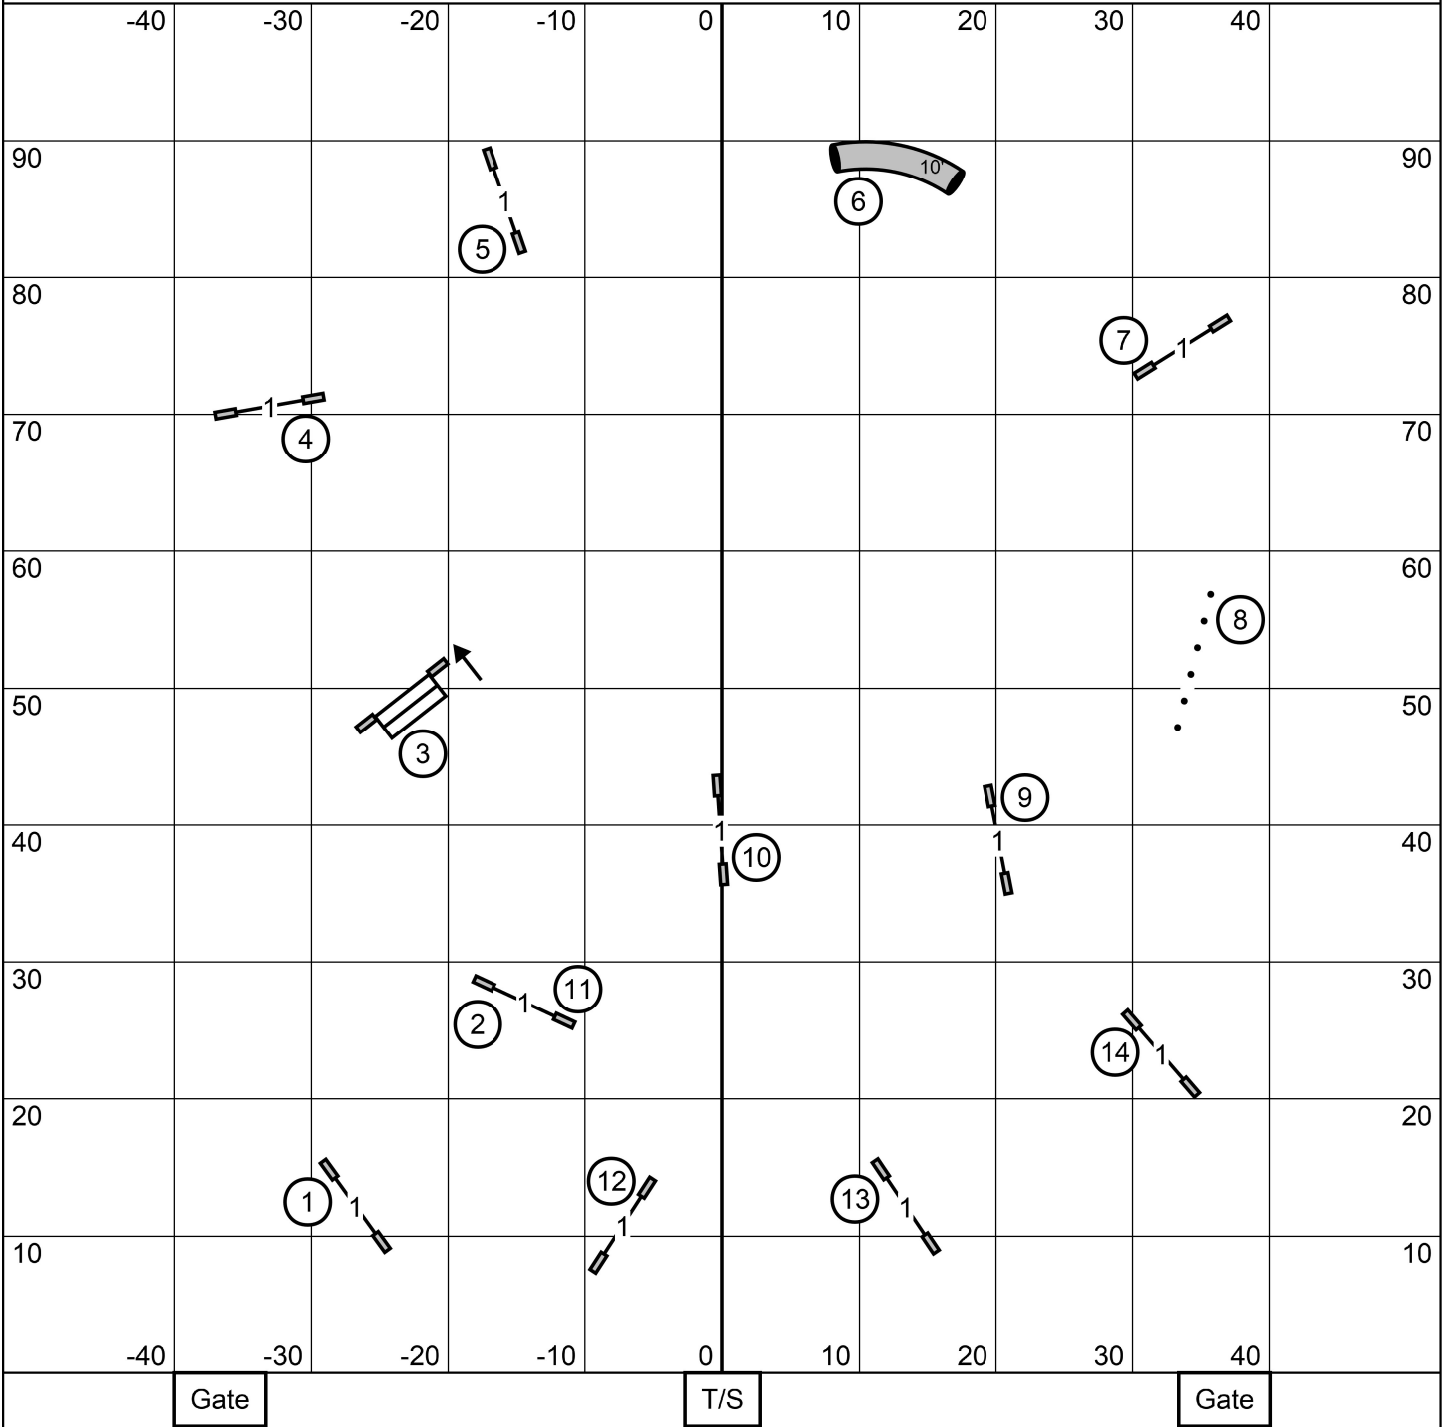

In at #15

Labrador Retriever Club, Inc.

The Fieldhouse at Carriage Stone Farm, LLC - Northford, CT

Sunday, September 29, 2024

Inga L. Hooper

Open Jumpers with Weaves

In at #14

Labrador Retriever Club, Inc.
 The Fieldhouse at Carriage Stone Farm, LLC - Northford, CT
 Sunday, September 29, 2024
 Inga L. Hooper

Novice Jumpers with Weaves

Enter when dog before is on leash.

Labrador Retriever Club, Inc.
 The Fieldhouse at Carriage Stone Farm, LLC - Northford, CT
 Sunday, September 29, 2024
 Inga L. Hooper

Excellent/Master Standard

Novice Standard

Enter when dog before is on leash.

Labrador Retriever Club, Inc.
 The Fieldhouse at Carriage Stone Farm, LLC - Northford, CT
 Sunday, September 29, 2024
 Inga L. Hooper