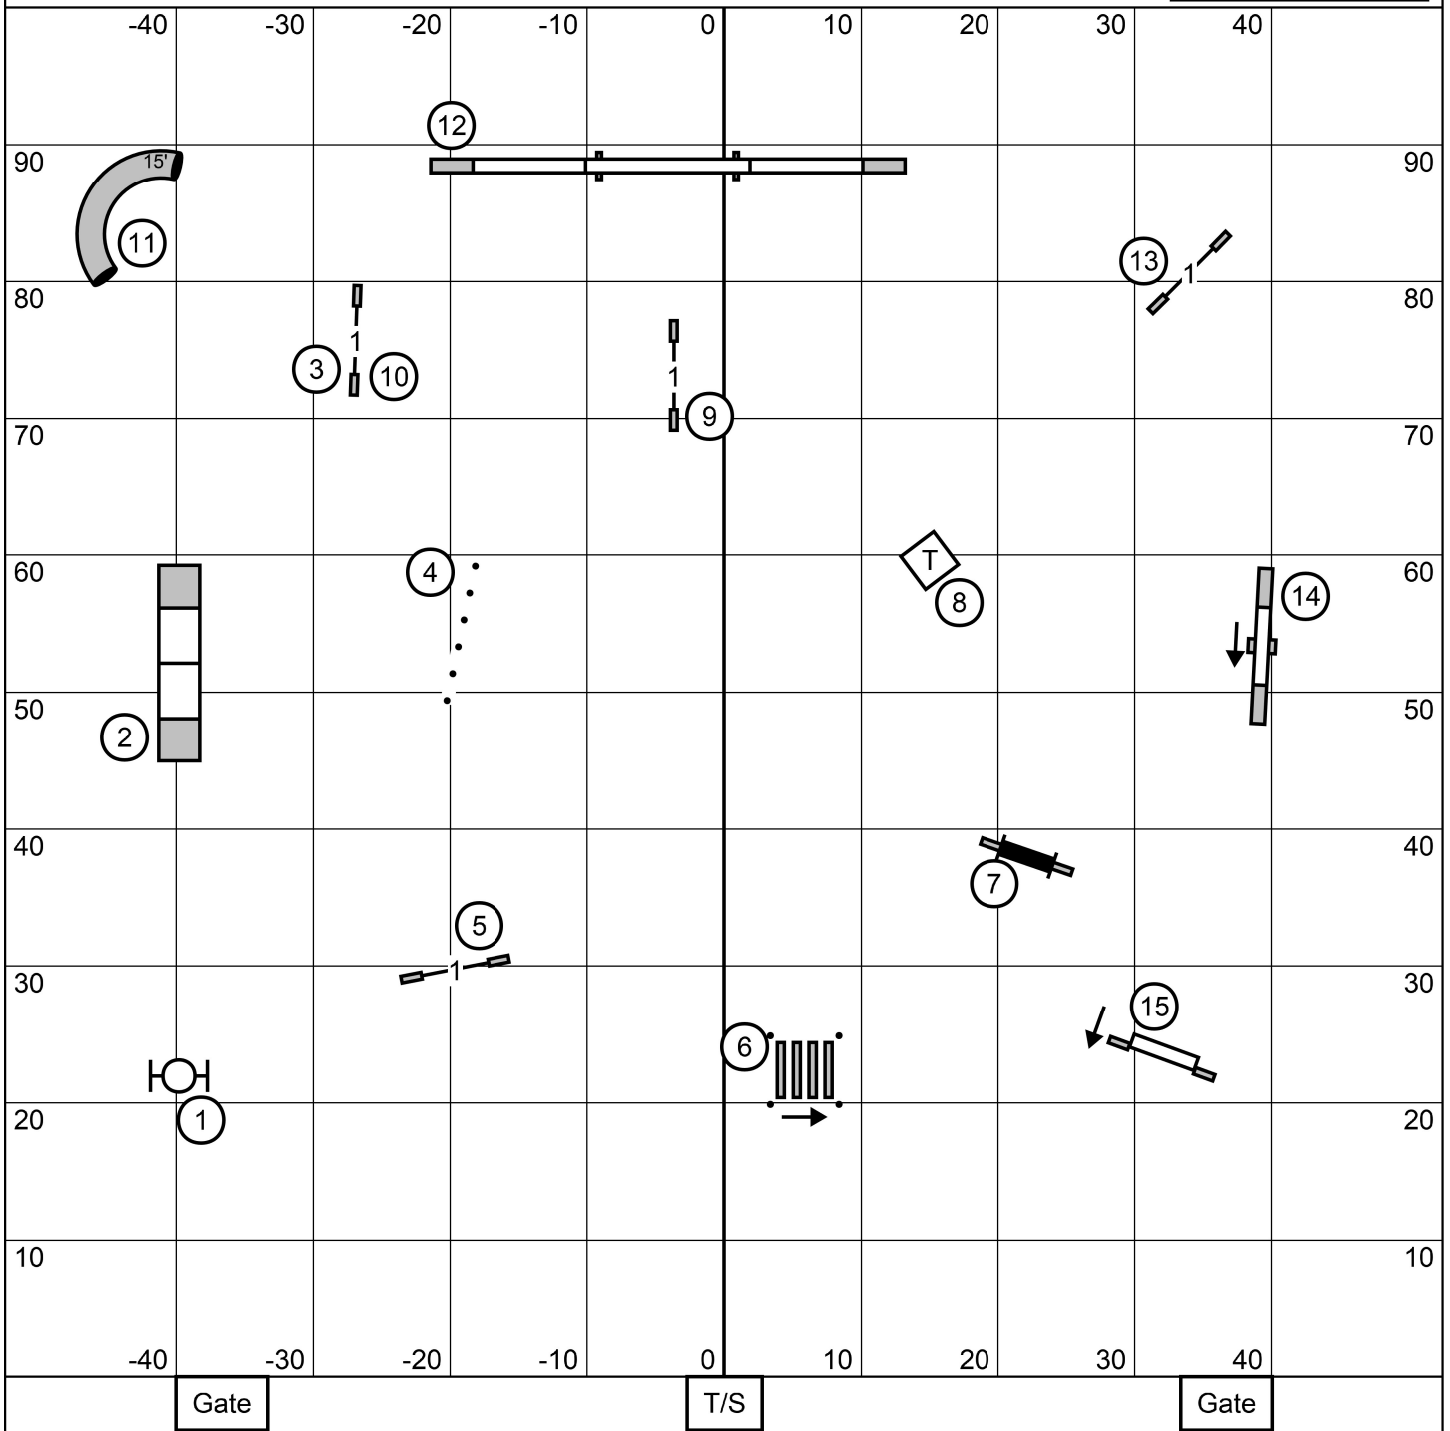

Novice Standard

Enter when dog before is on leash.

Labrador Retriever Club, Inc.
The Fieldhouse at Carriage Stone Farm, LLC - Northford, CT
Sunday, September 29, 2024
Inga L. Hooper