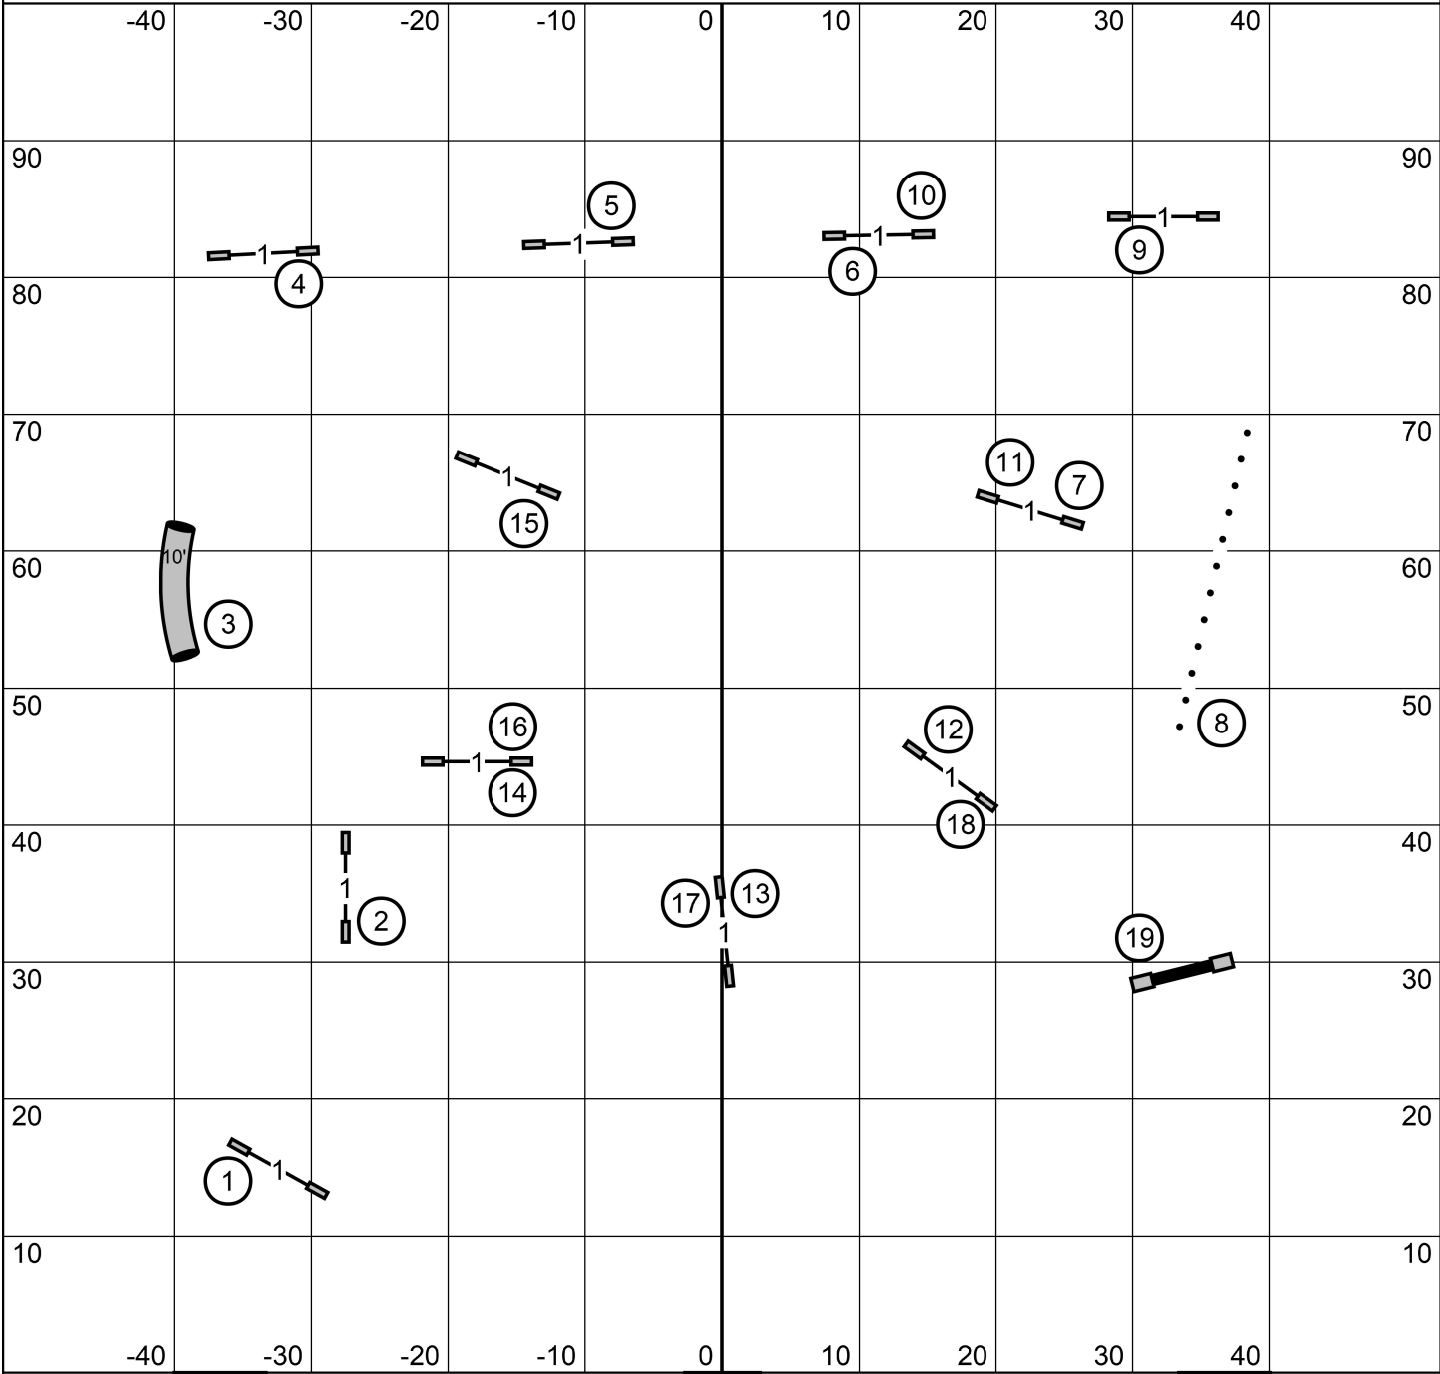

Premier Jumpers with Weaves

In at #17

Gate

T/S

Gate

Labrador Retriever Club, Inc.
 The Fieldhouse at Carriage Stone Farm, LLC - Northford, CT
 Sunday, September 29, 2024
 Inga L. Hooper

Excellent/Master JWW

In at #15

Labrador Retriever Club, Inc.

The Fieldhouse at Carriage Stone Farm, LLC - Northford, CT

Sunday, September 29, 2024

Inga L. Hooper

Open Jumpers with Weaves

In at #14

Labrador Retriever Club, Inc.
 The Fieldhouse at Carriage Stone Farm, LLC - Northford, CT
 Sunday, September 29, 2024
 Inga L. Hooper

Novice Jumpers with Weaves

Enter when dog before is on leash.

Labrador Retriever Club, Inc.
 The Fieldhouse at Carriage Stone Farm, LLC - Northford, CT
 Sunday, September 29, 2024
 Inga L. Hooper

Excellent/Master Standard

In at #14

Labrador Retriever Club, Inc.
The Fieldhouse at Carriage Stone Farm, LLC - Northford, CT
Sunday, September 29, 2024
Inga L. Hooper

Open Standard

In at #14

Labrador Retriever Club, Inc.
The Fieldhouse at Carriage Stone Farm, LLC - Northford, CT
Sunday, September 29, 2024
Inga L. Hooper