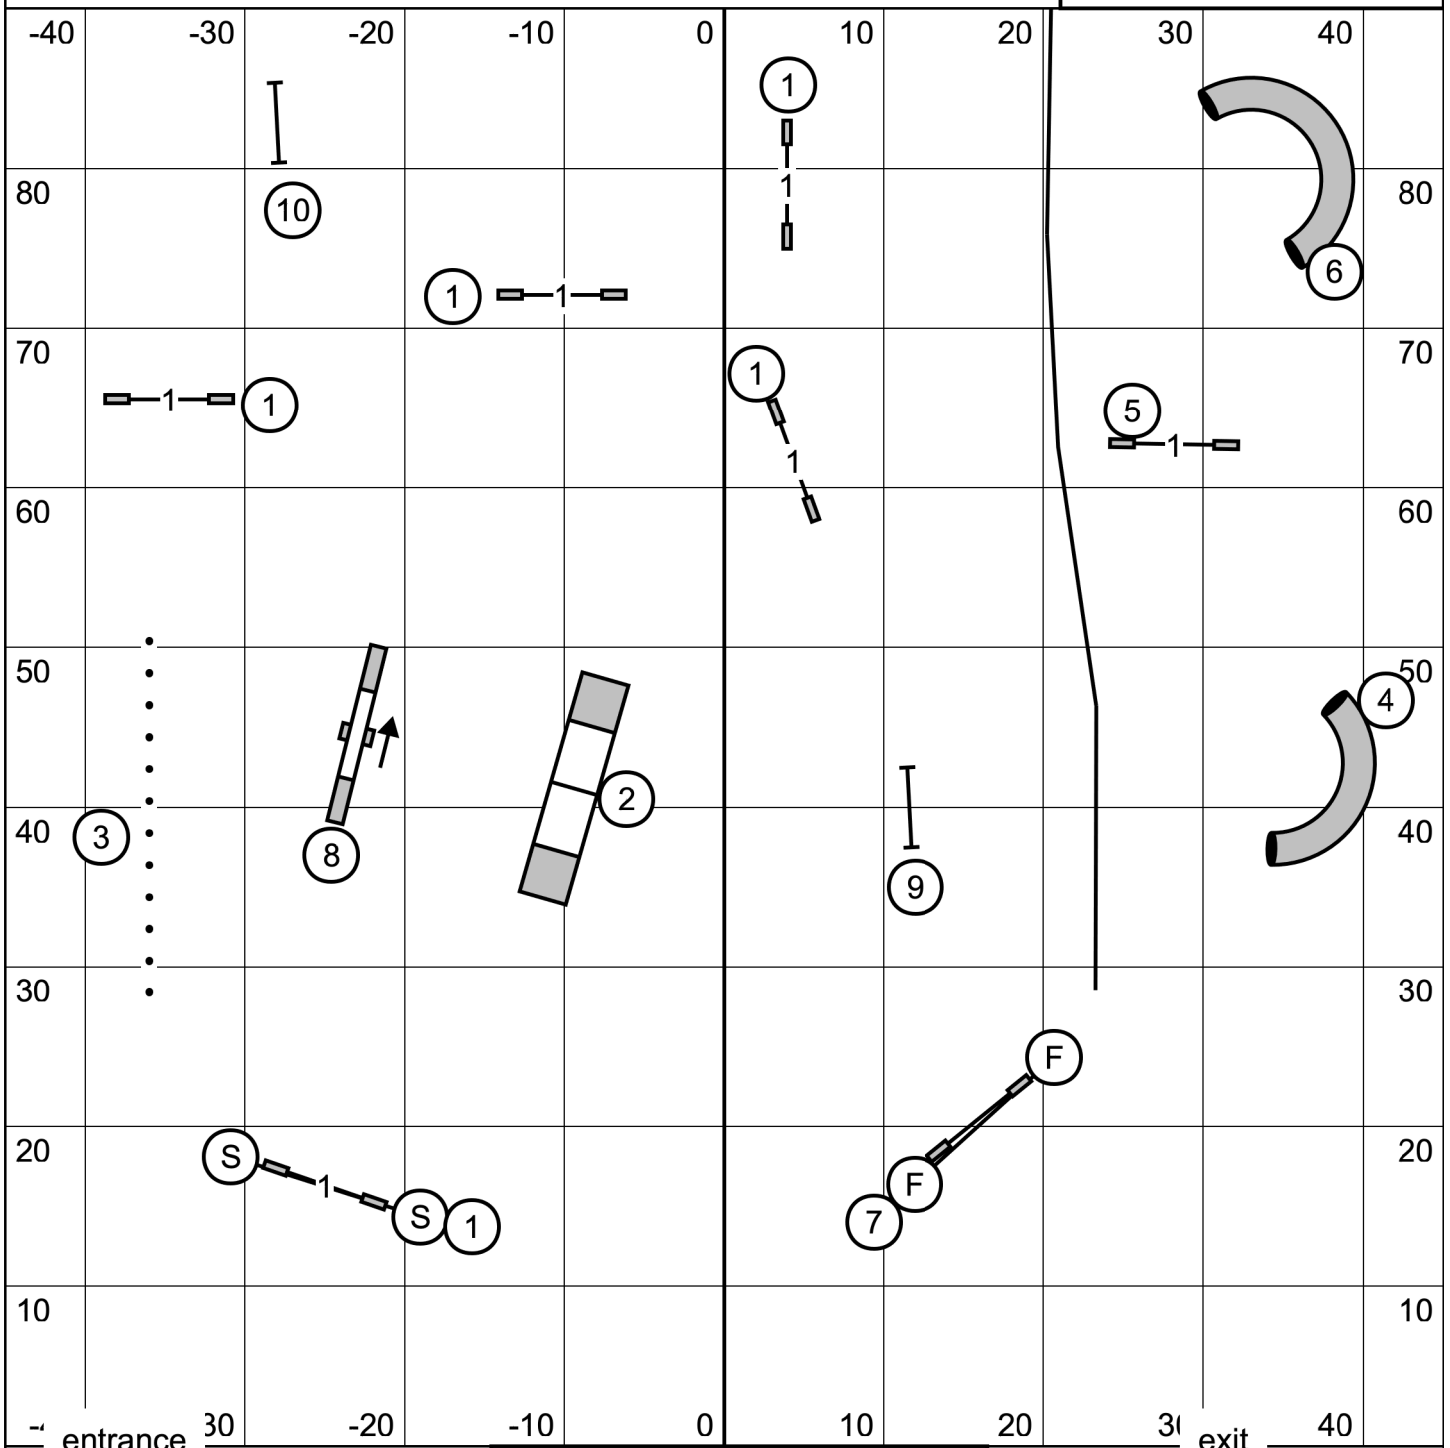

8" (38 sec), 12"/16" (35 sec)
 20"/24"/26"(32 sec)
 Preferred add 3 sec

Send
 Ex/mast-6-5-4

60 points e/m
 55 points open
 50 points novice
 bonus is worth 20 points

Excellent/Master FAST

Yankee Golden Retriever Club
 October 5, 2024
 Judge: Elane Rice

8" (38 sec), 12"/16" (35 sec)
 20"/24"/26"(32 sec)
 Preferred add 3 sec

Send
 opwn 6-5 solid line
 nov 6-5 dotted line

60 points e/m
 55 points open
 50 points novice
 bonus is worth 20 points

Open/Novice FAST
 Yankee Golden Retriever Club
 October 5, 2024
 Judge: Elane Rice