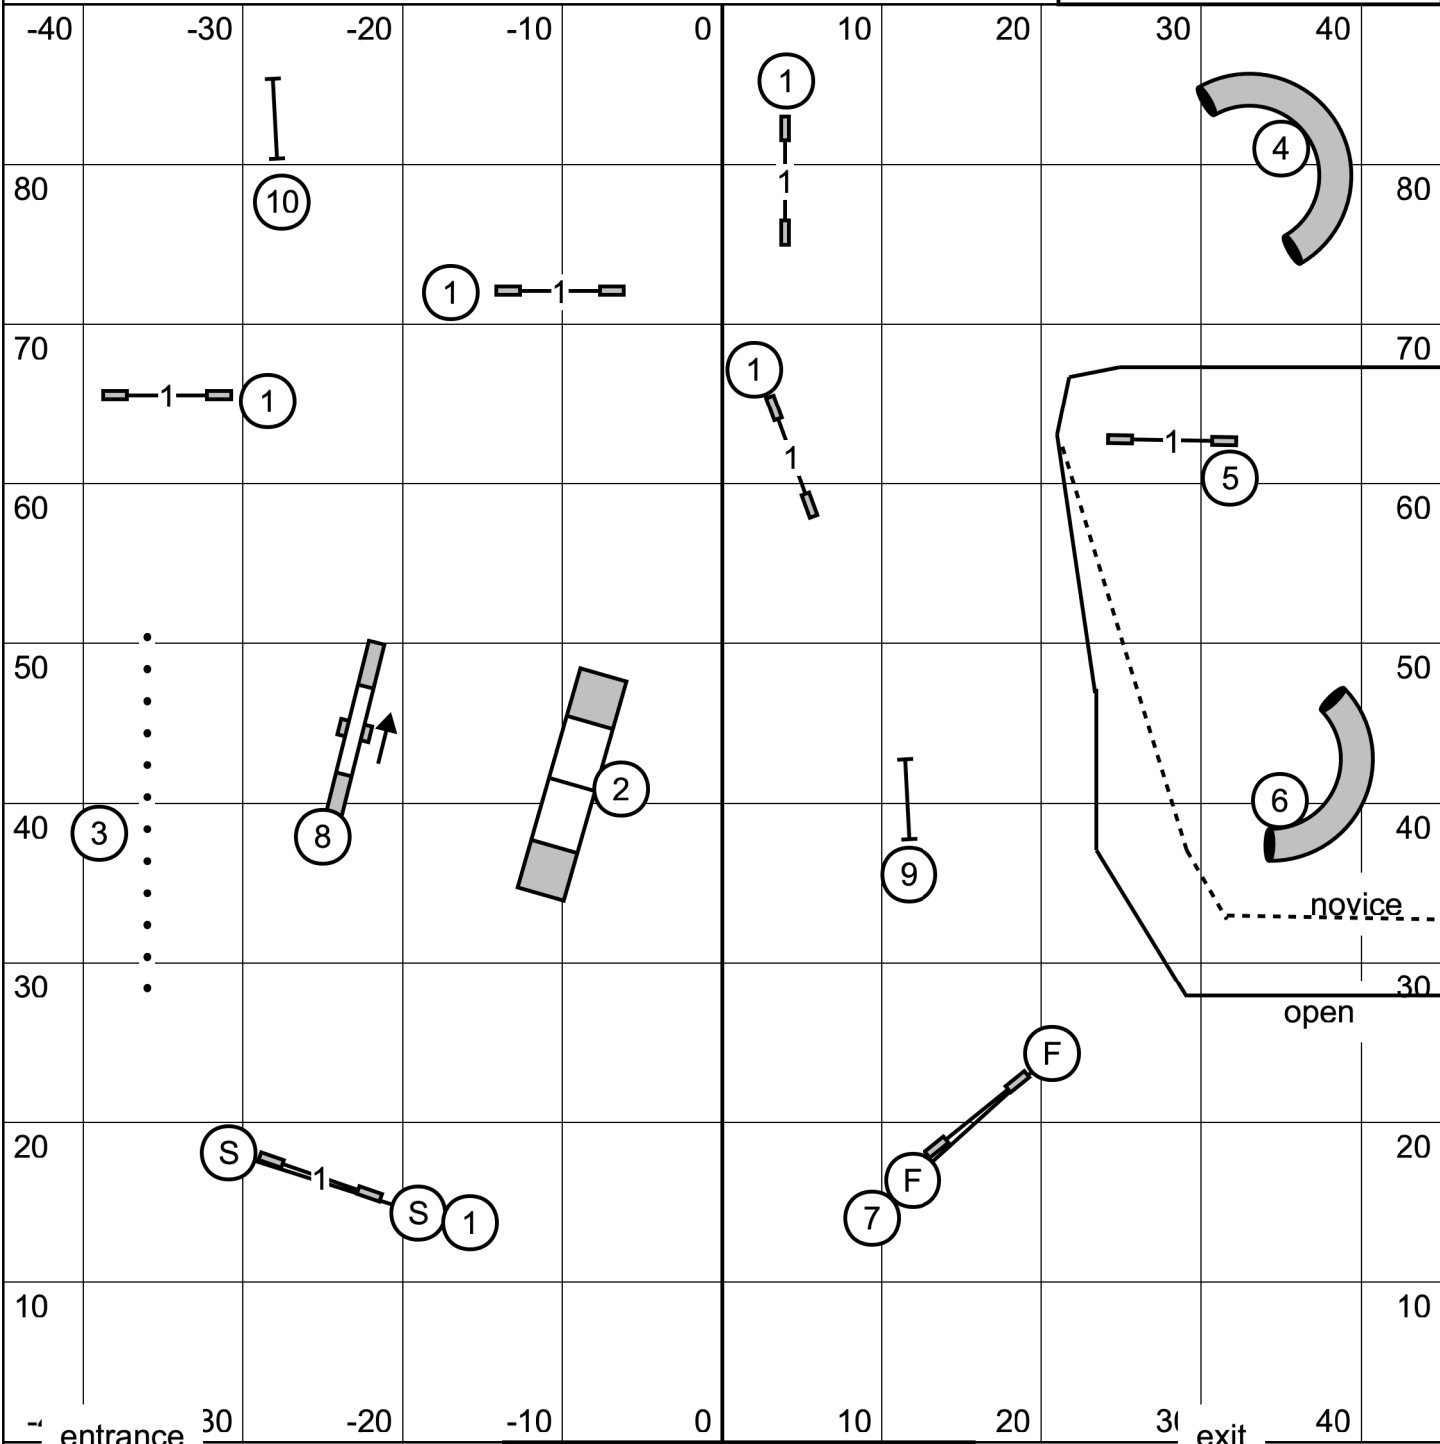

8" (38 sec), 12"/16" (35 sec)
 20"/24"/26"(32 sec)
 Preferred add 3 sec

Send
 Ex/mast-6-5-4

60 points e/m
 55 points open
 50 points novice
 bonus is worth 20 points

Excellent/Master FAST

Yankee Golden Retriever Club
 October 5, 2024
 Judge: Elane Rice

8" (38 sec), 12"/16" (35 sec)
 20"/24"/26"(32 sec)
 Preferred add 3 sec

Send
 opwn 6-5 solid line
 nov 6-5 dotted line

60 points e/m
 55 points open
 50 points novice
 bonus is worth 20 points

Open/Novice FAST
 Yankee Golden Retriever Club
 October 5, 2024
 Judge: Elane Rice