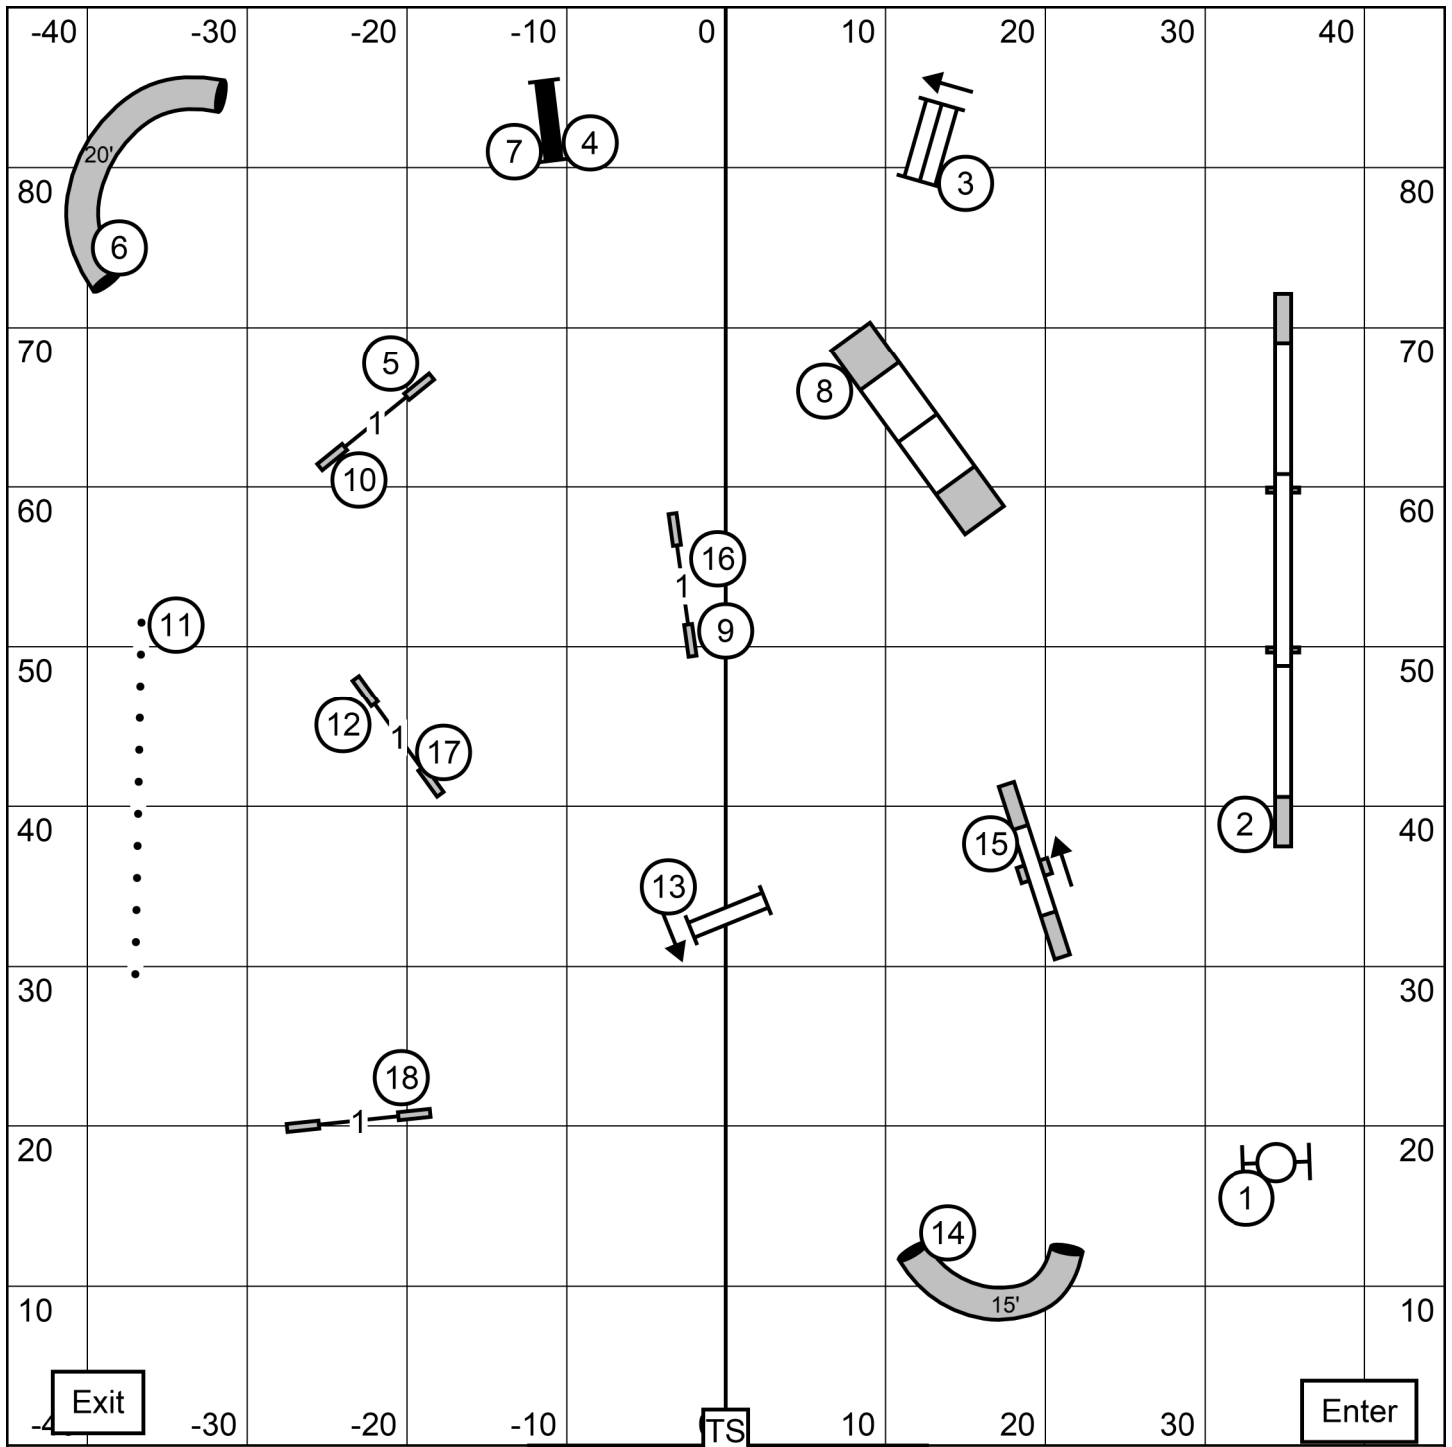

Yankee Golden Retriever Club
Tolland, CT
Ronda Bernke
Saturday October 5, 2024
Excellent/Master STD