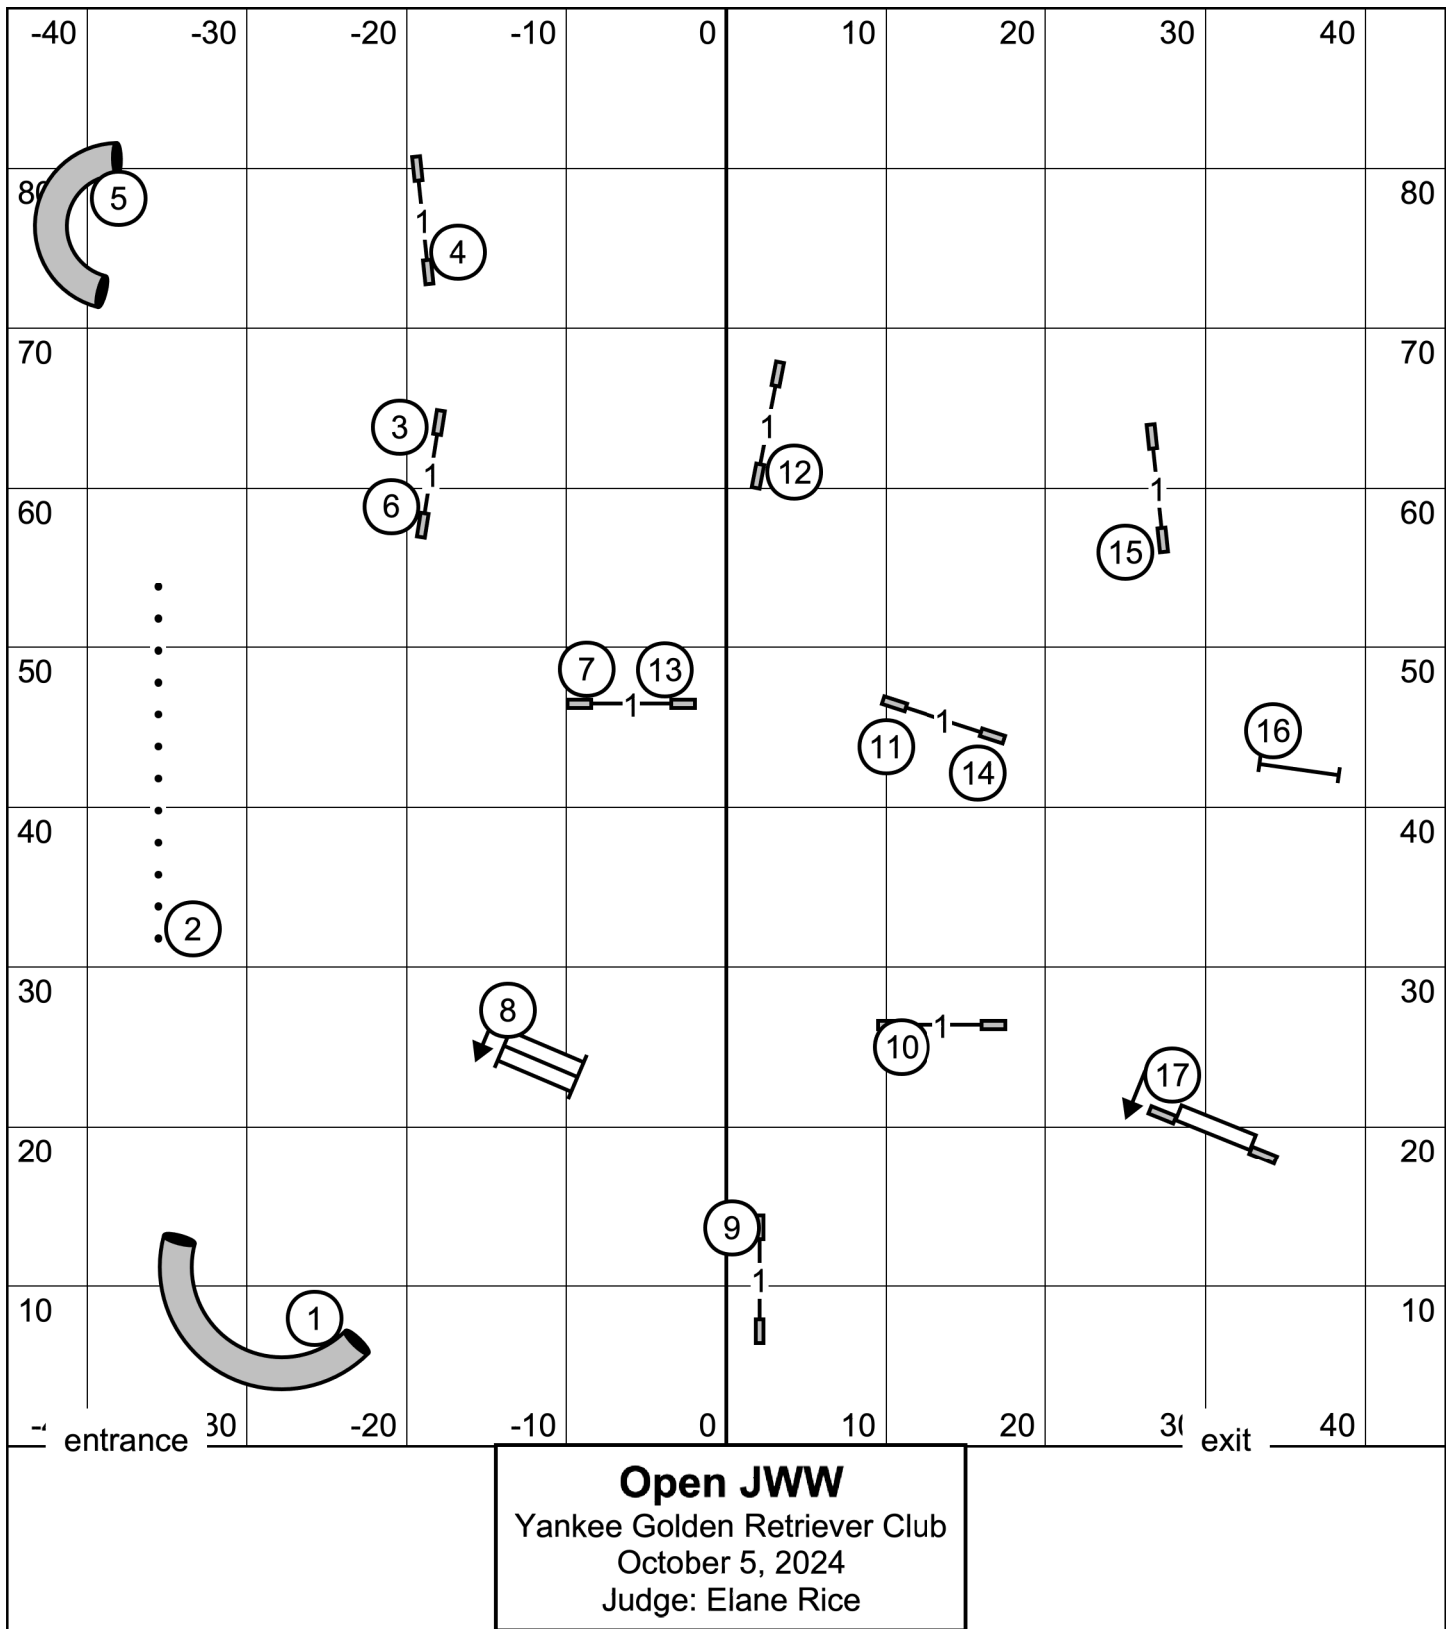

8" (38 sec), 12"/16" (35 sec)
 20"/24"/26"(32 sec)
 Preferred add 3 sec

Send
 Ex/mast-6-5-4

60 points e/m
 55 points open
 50 points novice
 bonus is worth 20 points

Excellent/Master FAST

Yankee Golden Retriever Club
 October 5, 2024
 Judge: Elane Rice

8" (38 sec), 12"/16" (35 sec)
 20"/24"/26"(32 sec)
 Preferred add 3 sec

Send
 opwn 6-5 solid line
 nov 6-5 dotted line

60 points e/m
 55 points open
 50 points novice
 bonus is worth 20 points

Open/Novice FAST
 Yankee Golden Retriever Club
 October 5, 2024
 Judge: Elane Rice