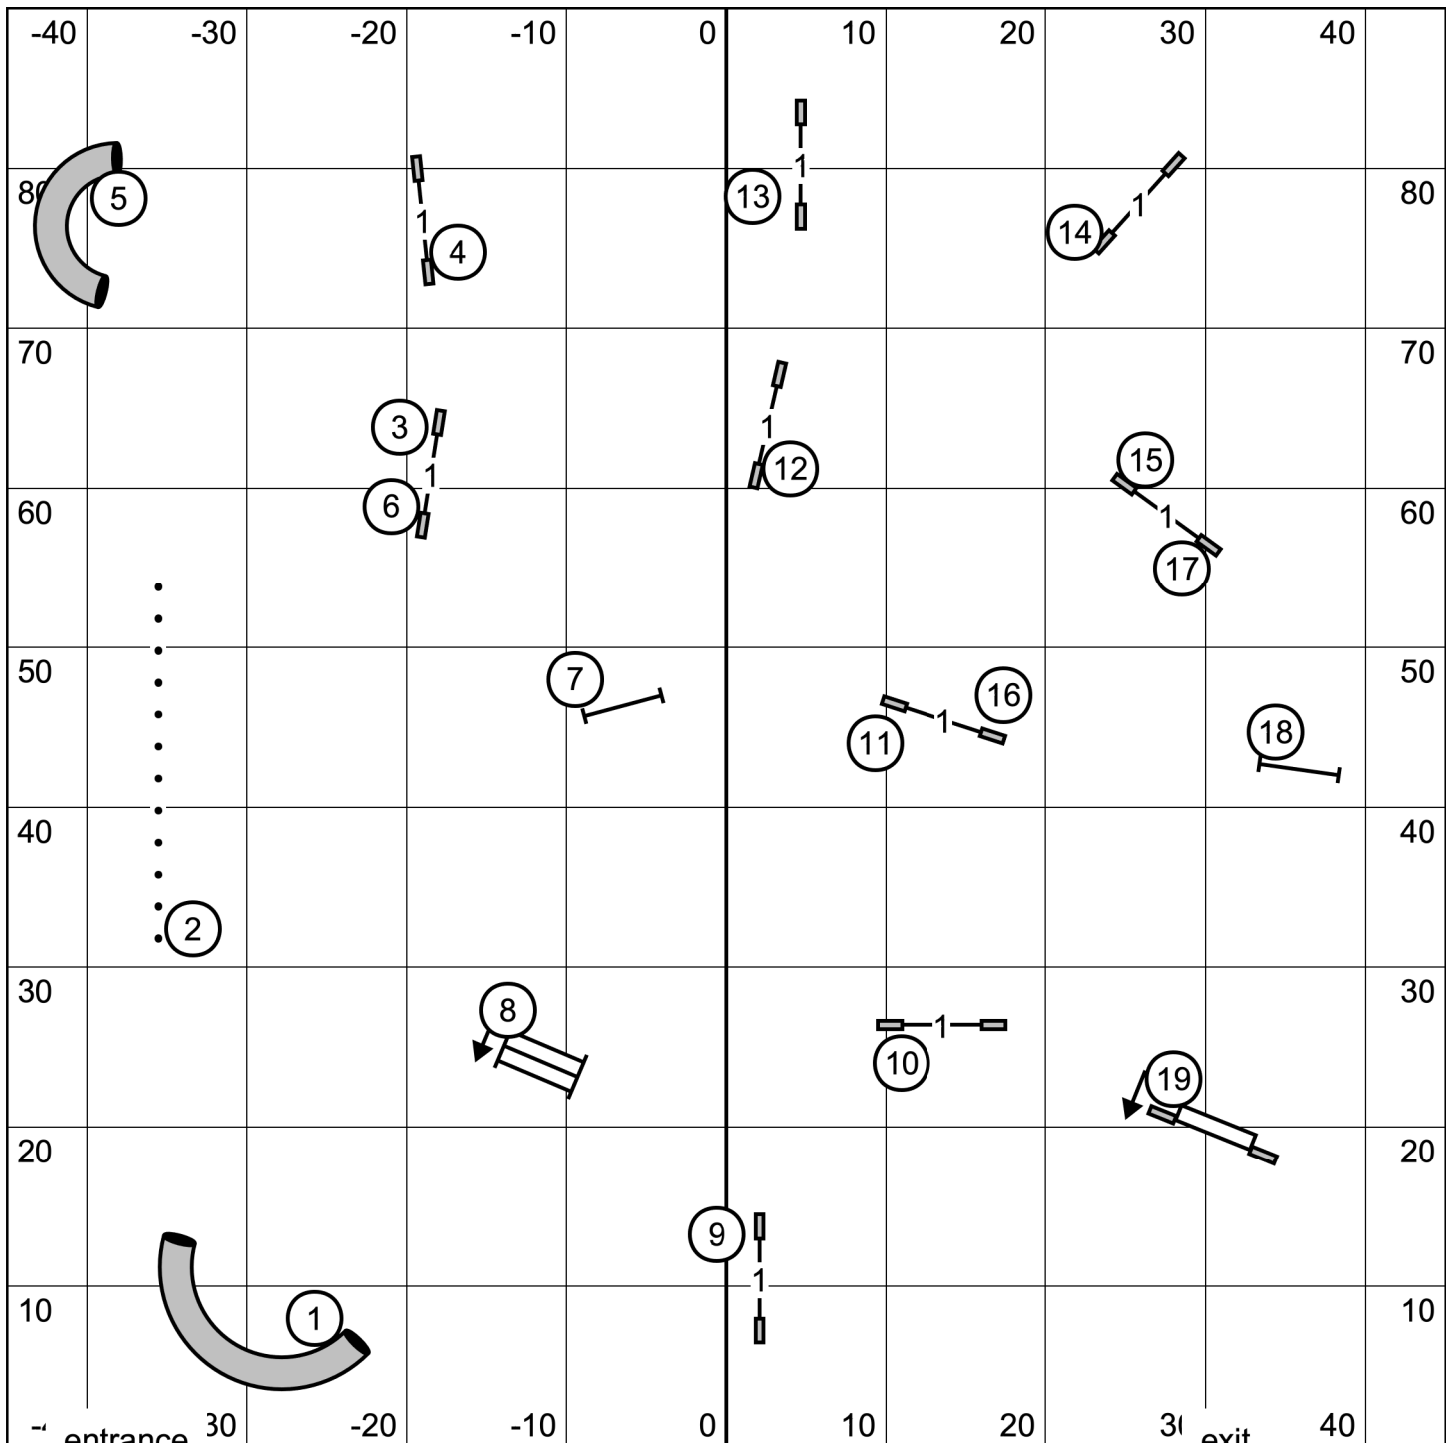

8" (38 sec), 12"/16" (35 sec)
 20"/24"/26"(32 sec)
 Preferred add 3 sec

Send
 Ex/mast-6-5-4

60 points e/m
 55 points open
 50 points novice
 bonus is worth 20 points

Excellent/Master FAST

Yankee Golden Retriever Club
 October 5, 2024
 Judge: Elane Rice

8" (38 sec), 12"/16" (35 sec)
 20"/24"/26"(32 sec)
 Preferred add 3 sec

Send
 opwn 6-5 solid line
 nov 6-5 dotted line

60 points e/m
 55 points open
 50 points novice
 bonus is worth 20 points

Open/Novice FAST
 Yankee Golden Retriever Club
 October 5, 2024
 Judge: Elane Rice