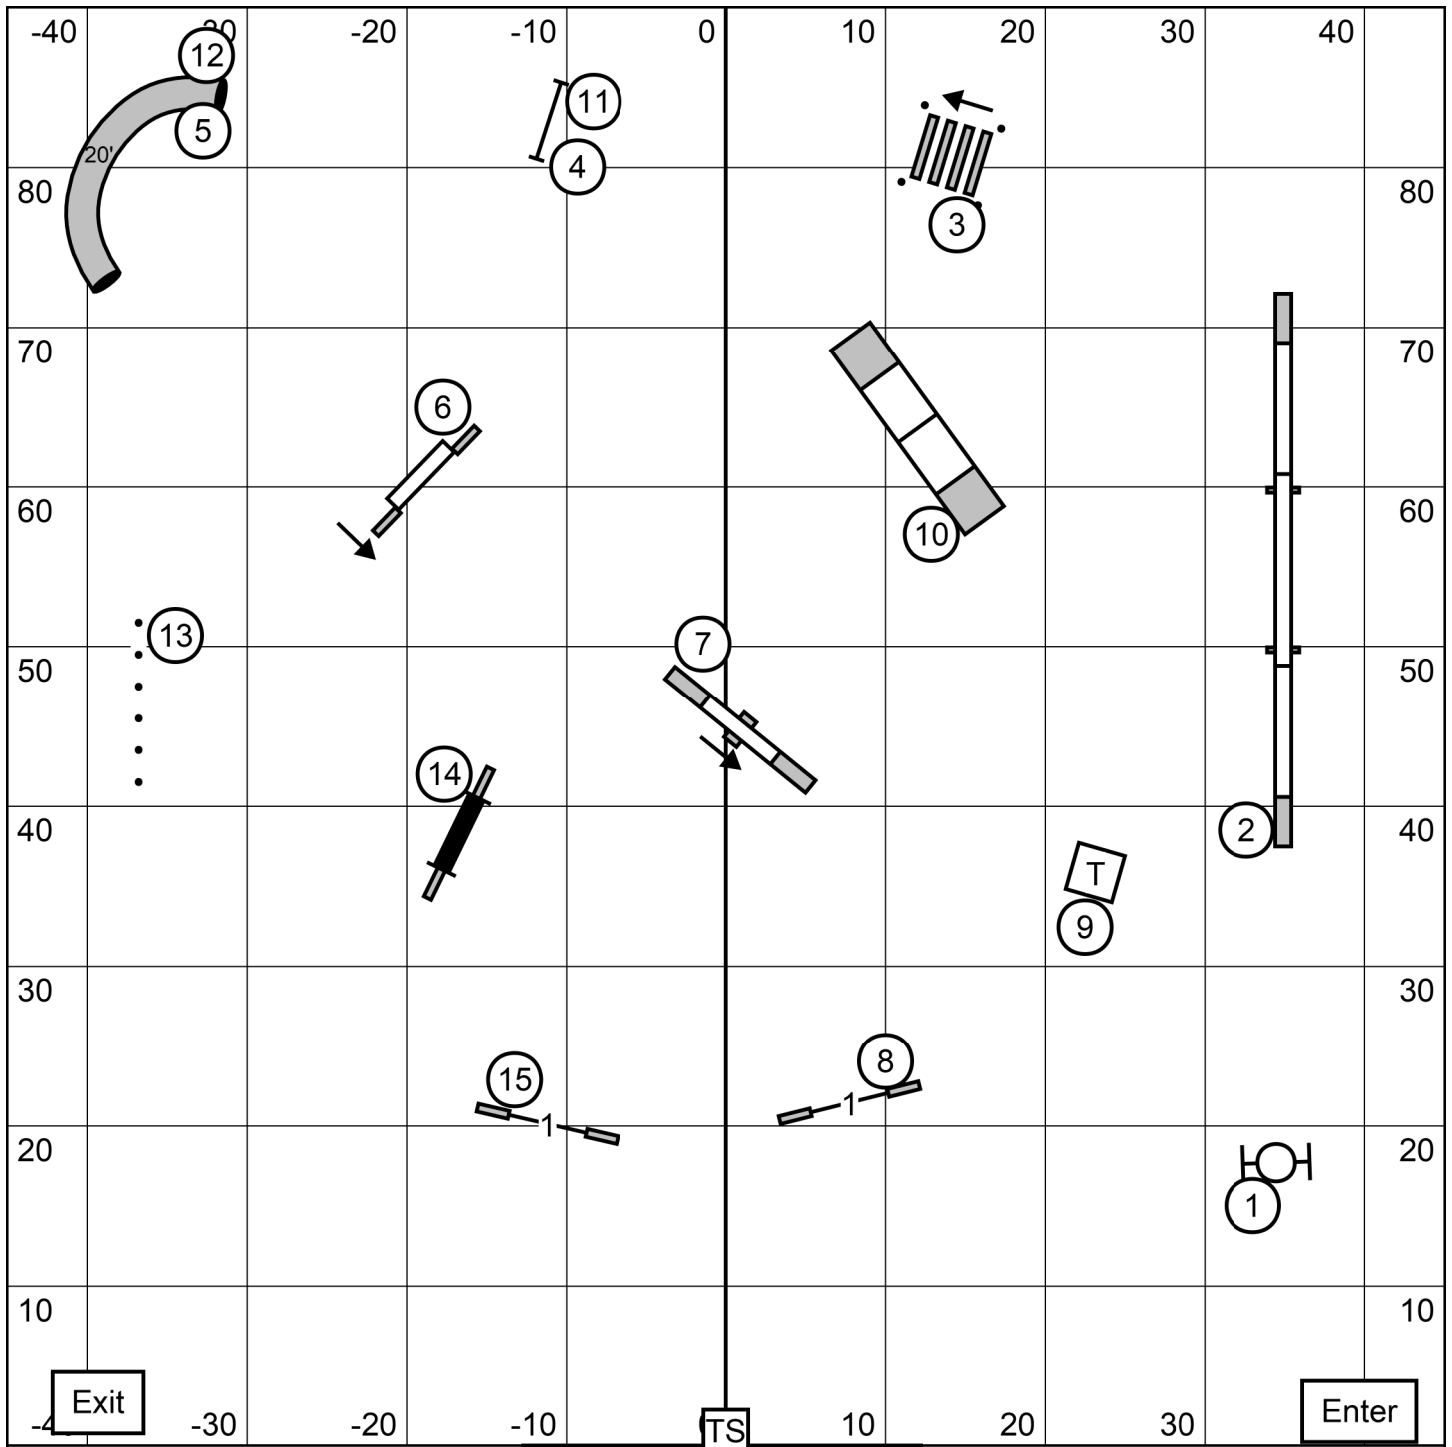

Yankee Golden Retriever Club
Tolland, CT
Ronda Bermke
Saturday October 5, 2024
Novice STD