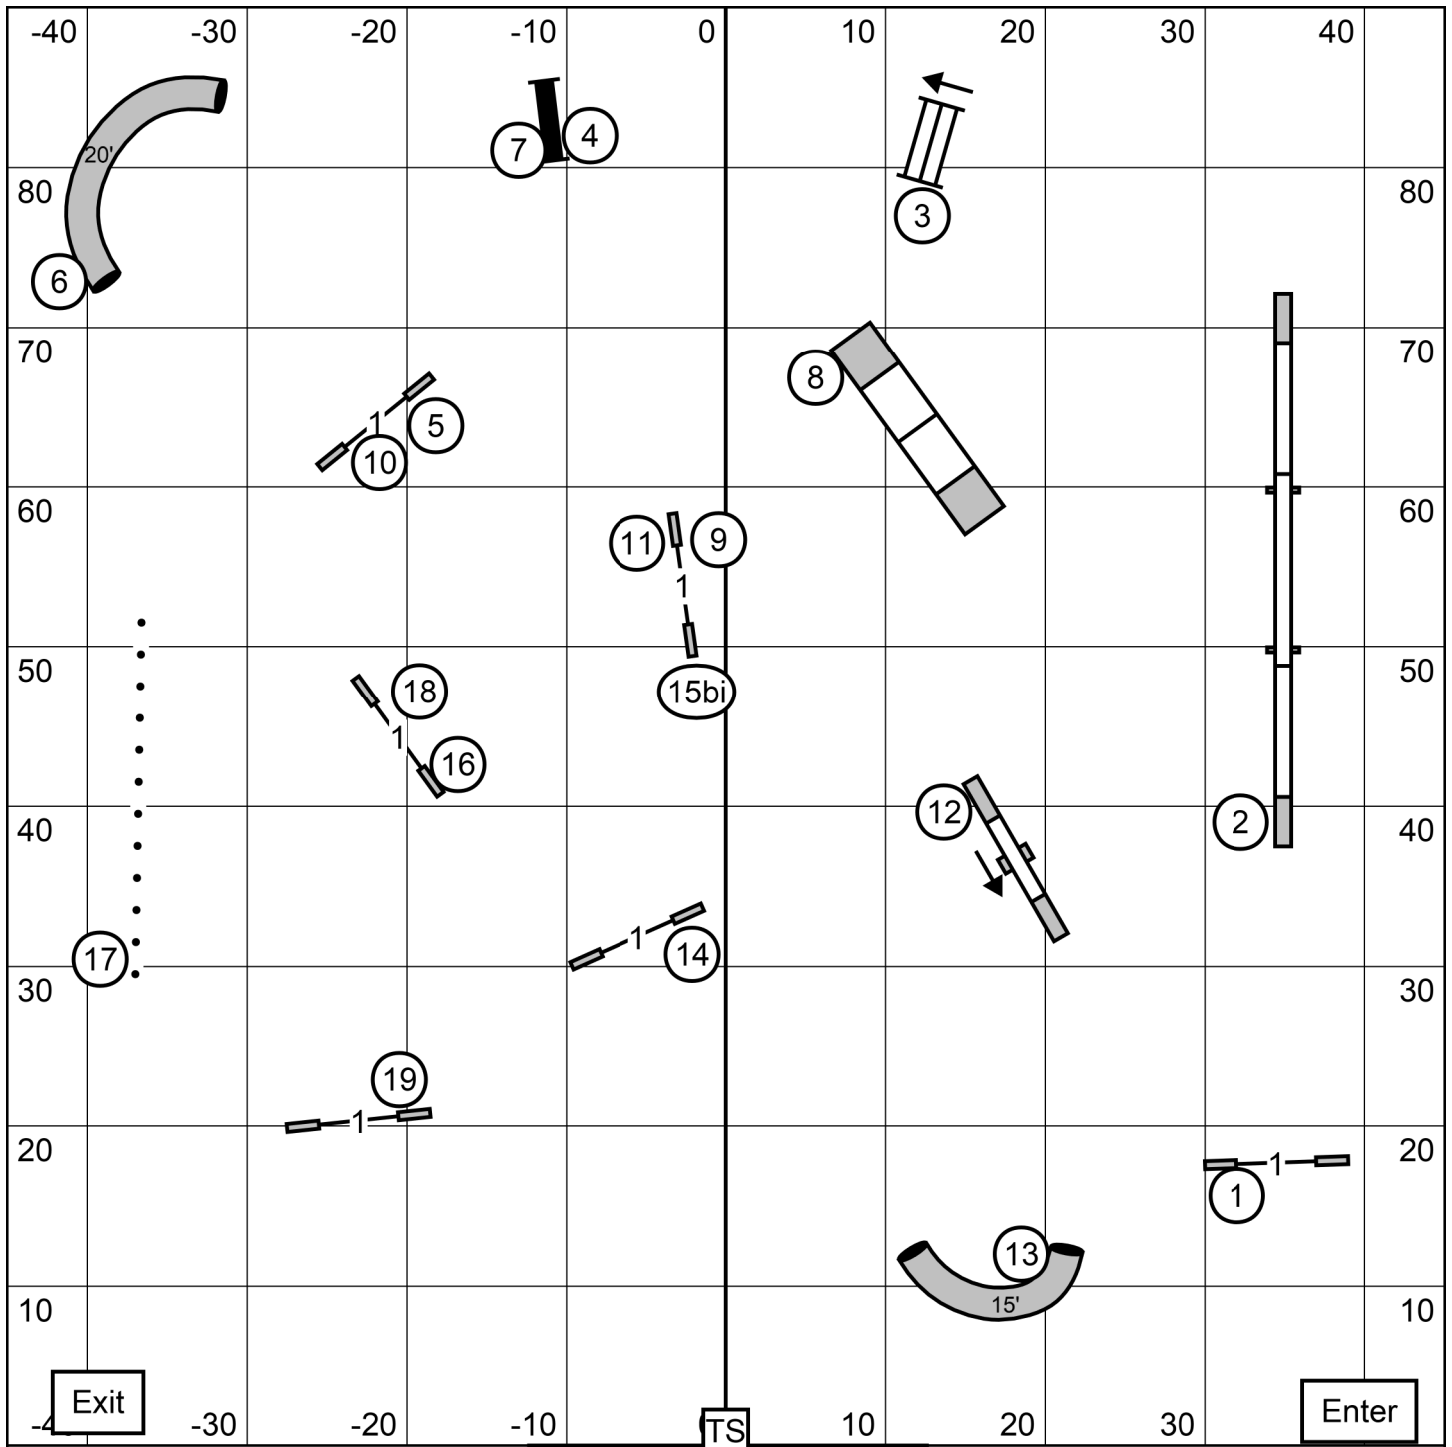

Yankee Golden Retriever Club
Tolland, CT
Ronda Bernke
Saturday October 5, 2024
Premier STD