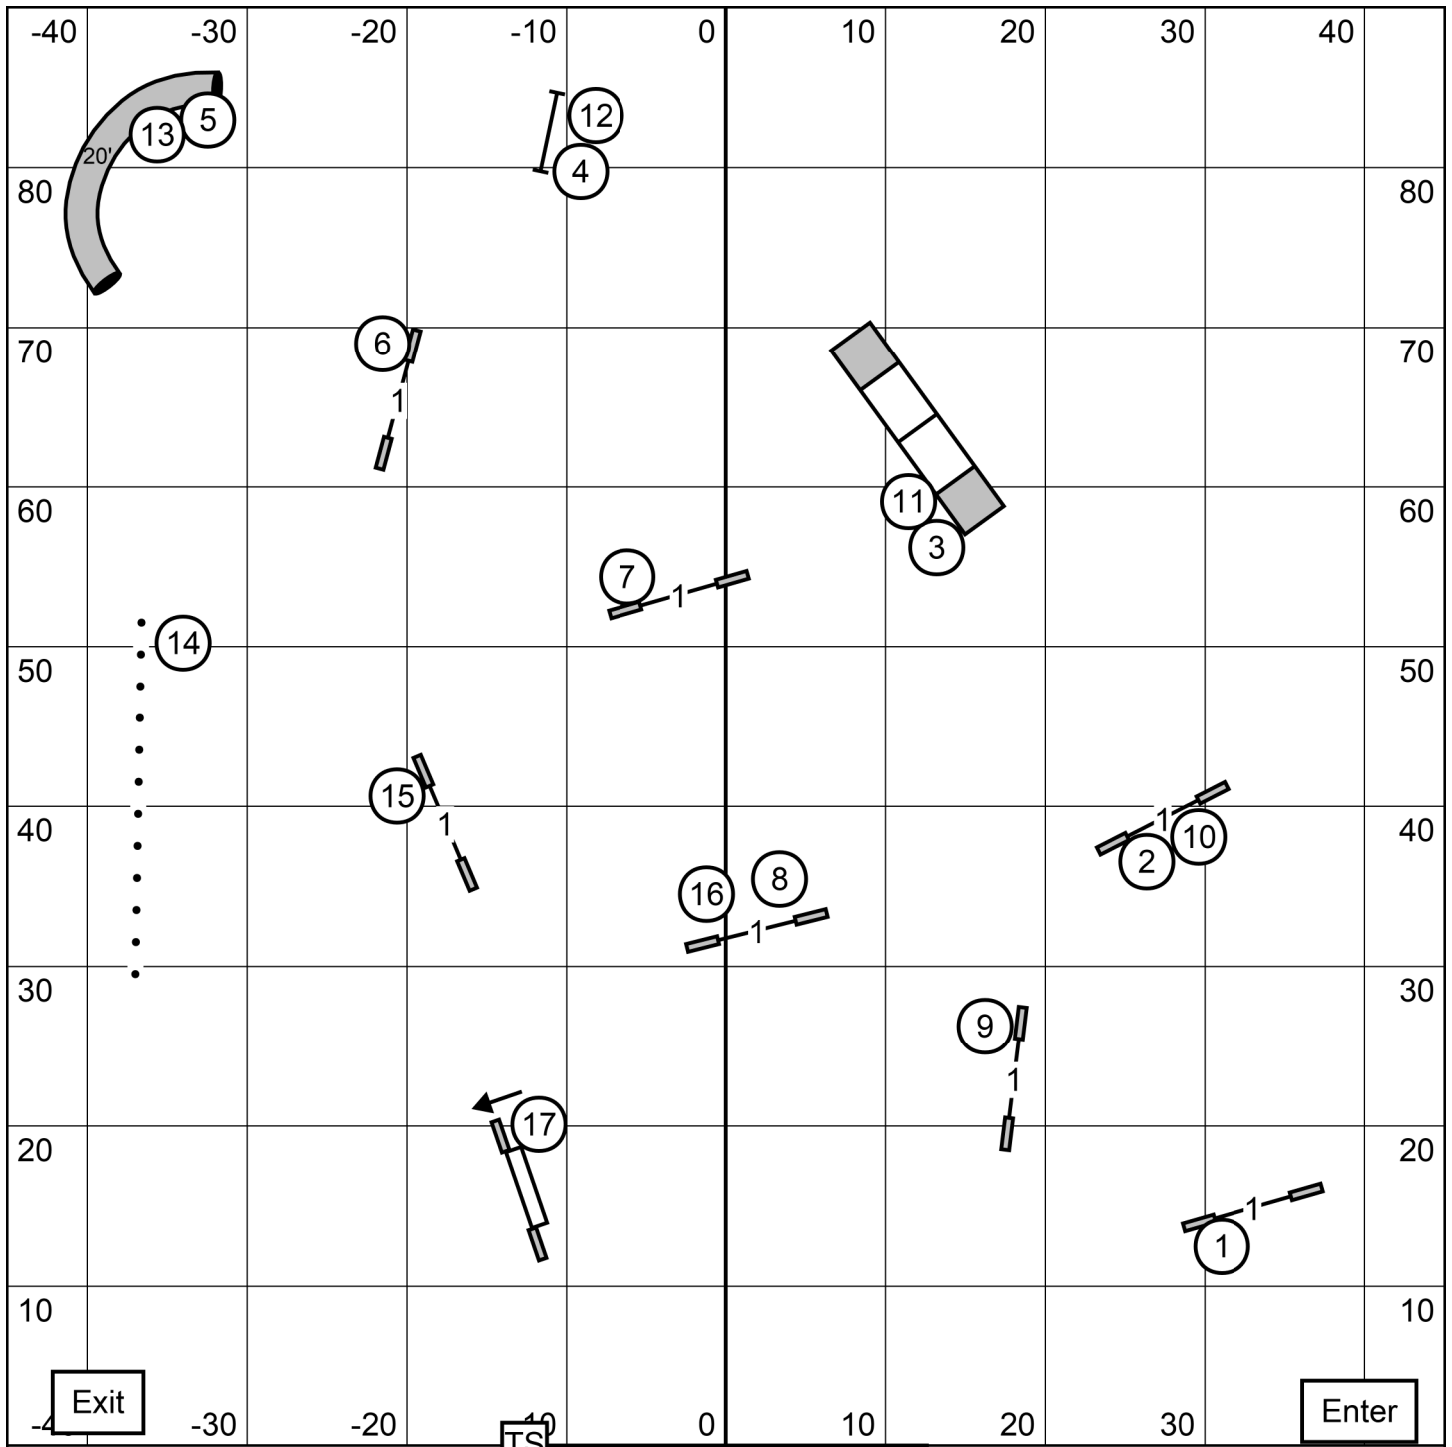

Yankee Golden Retriever Club
Tolland, CT
Ronda Bernke
Saturday October 5, 2024
T2B