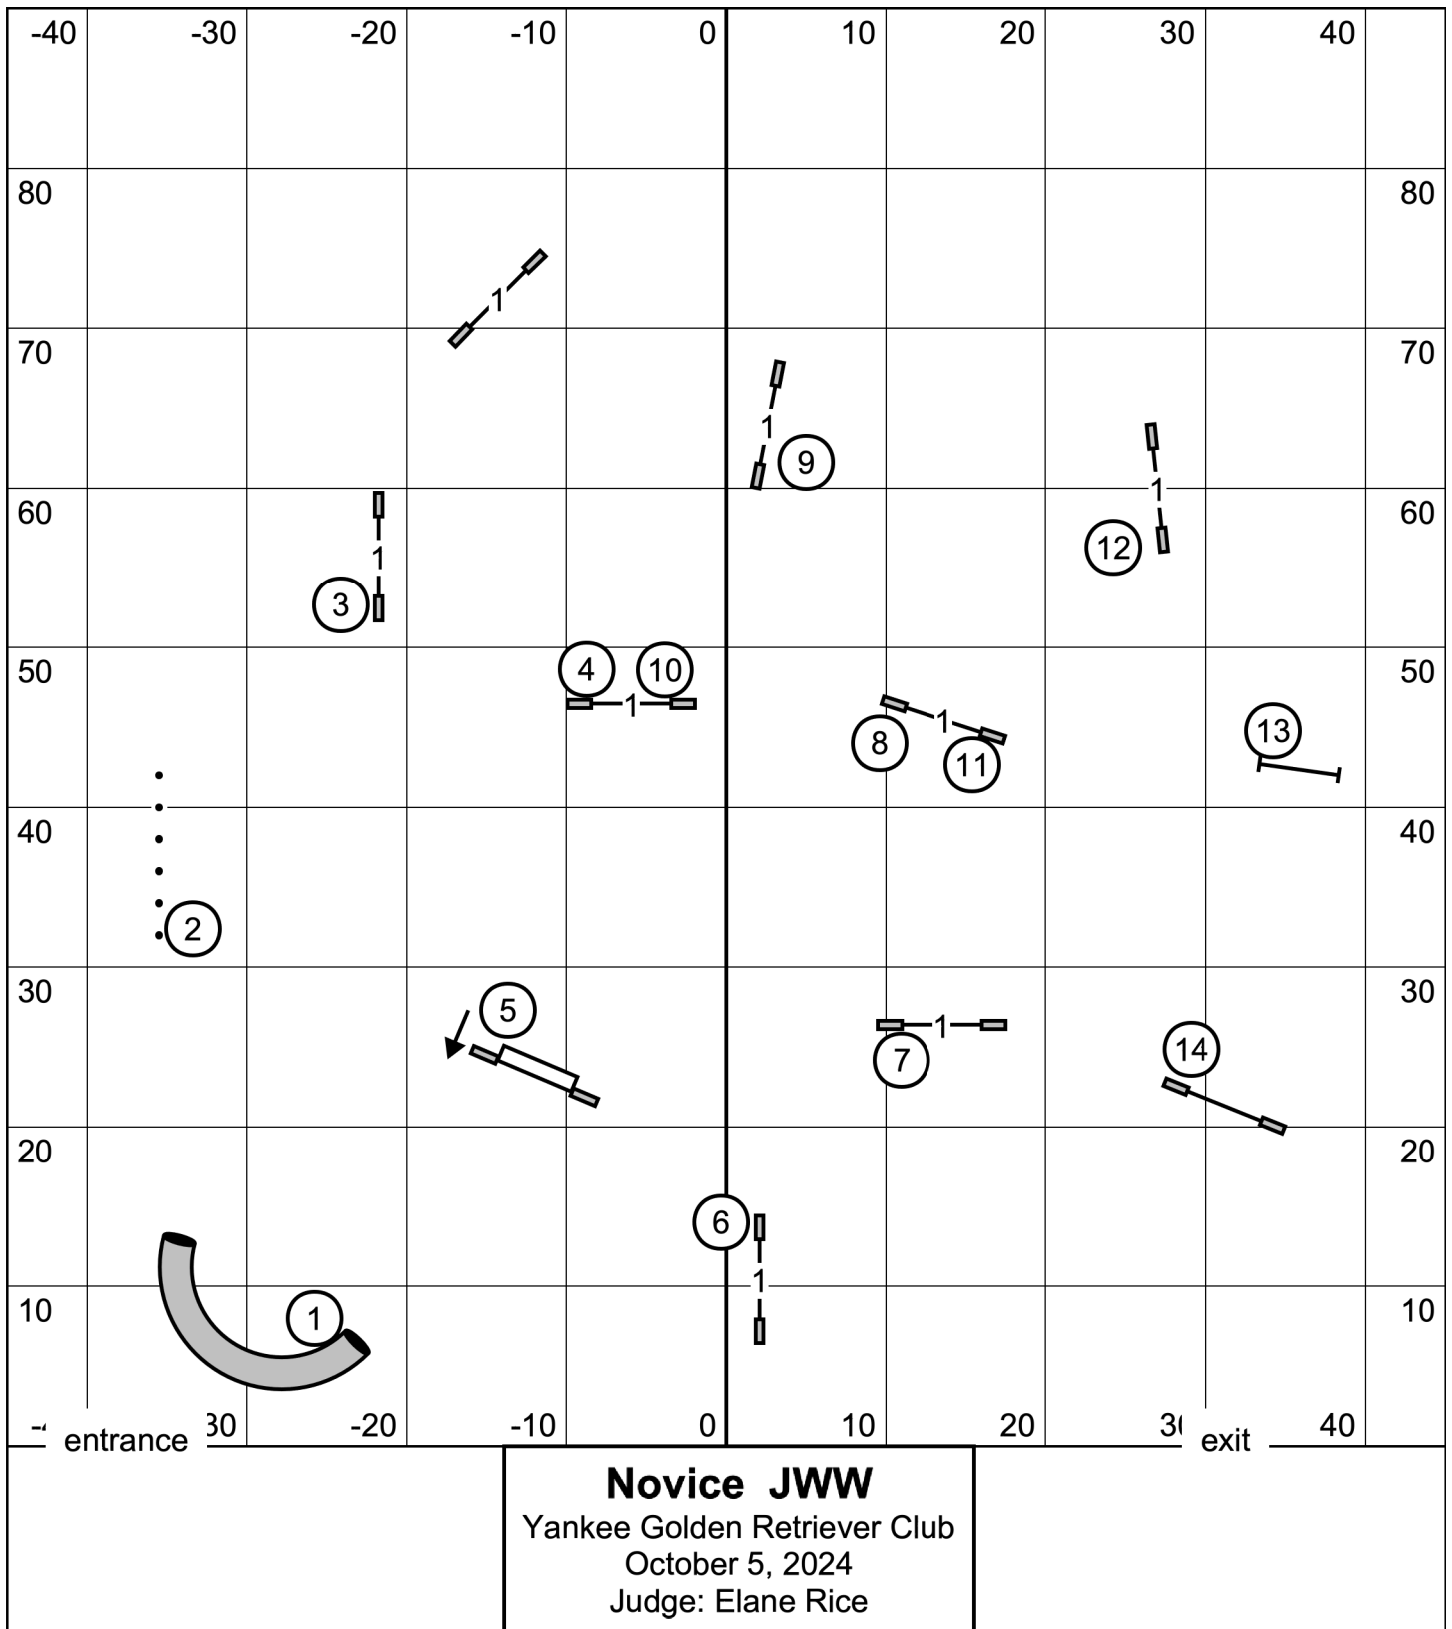

8" (38 sec), 12"/16" (35 sec)
 20"/24"/26"(32 sec)
 Preferred add 3 sec

Send
 Ex/mast-6-5-4

60 points e/m
 55 points open
 50 points novice
 bonus is worth 20 points

Excellent/Master FAST

Yankee Golden Retriever Club
 October 5, 2024
 Judge: Elane Rice

8" (38 sec), 12"/16" (35 sec)
 20"/24"/26"(32 sec)
 Preferred add 3 sec

Send
 opwn 6-5 solid line
 nov 6-5 dotted line

60 points e/m
 55 points open
 50 points novice
 bonus is worth 20 points

Open/Novice FAST
 Yankee Golden Retriever Club
 October 5, 2024
 Judge: Elane Rice

Excellent/Master JWW
 Yankee Golden Retriever Club
 October 5, 2024
 Judge: Elane Rice

Yankee Golden Retriever Club
 Tolland, CT
 Ronda Bernke
Saturday October 5, 2024
Premier STD

Yankee Golden Retriever Club
 Tolland, CT
 Ronda Bernke
Saturday October 5, 2024
Excellent/Master STD