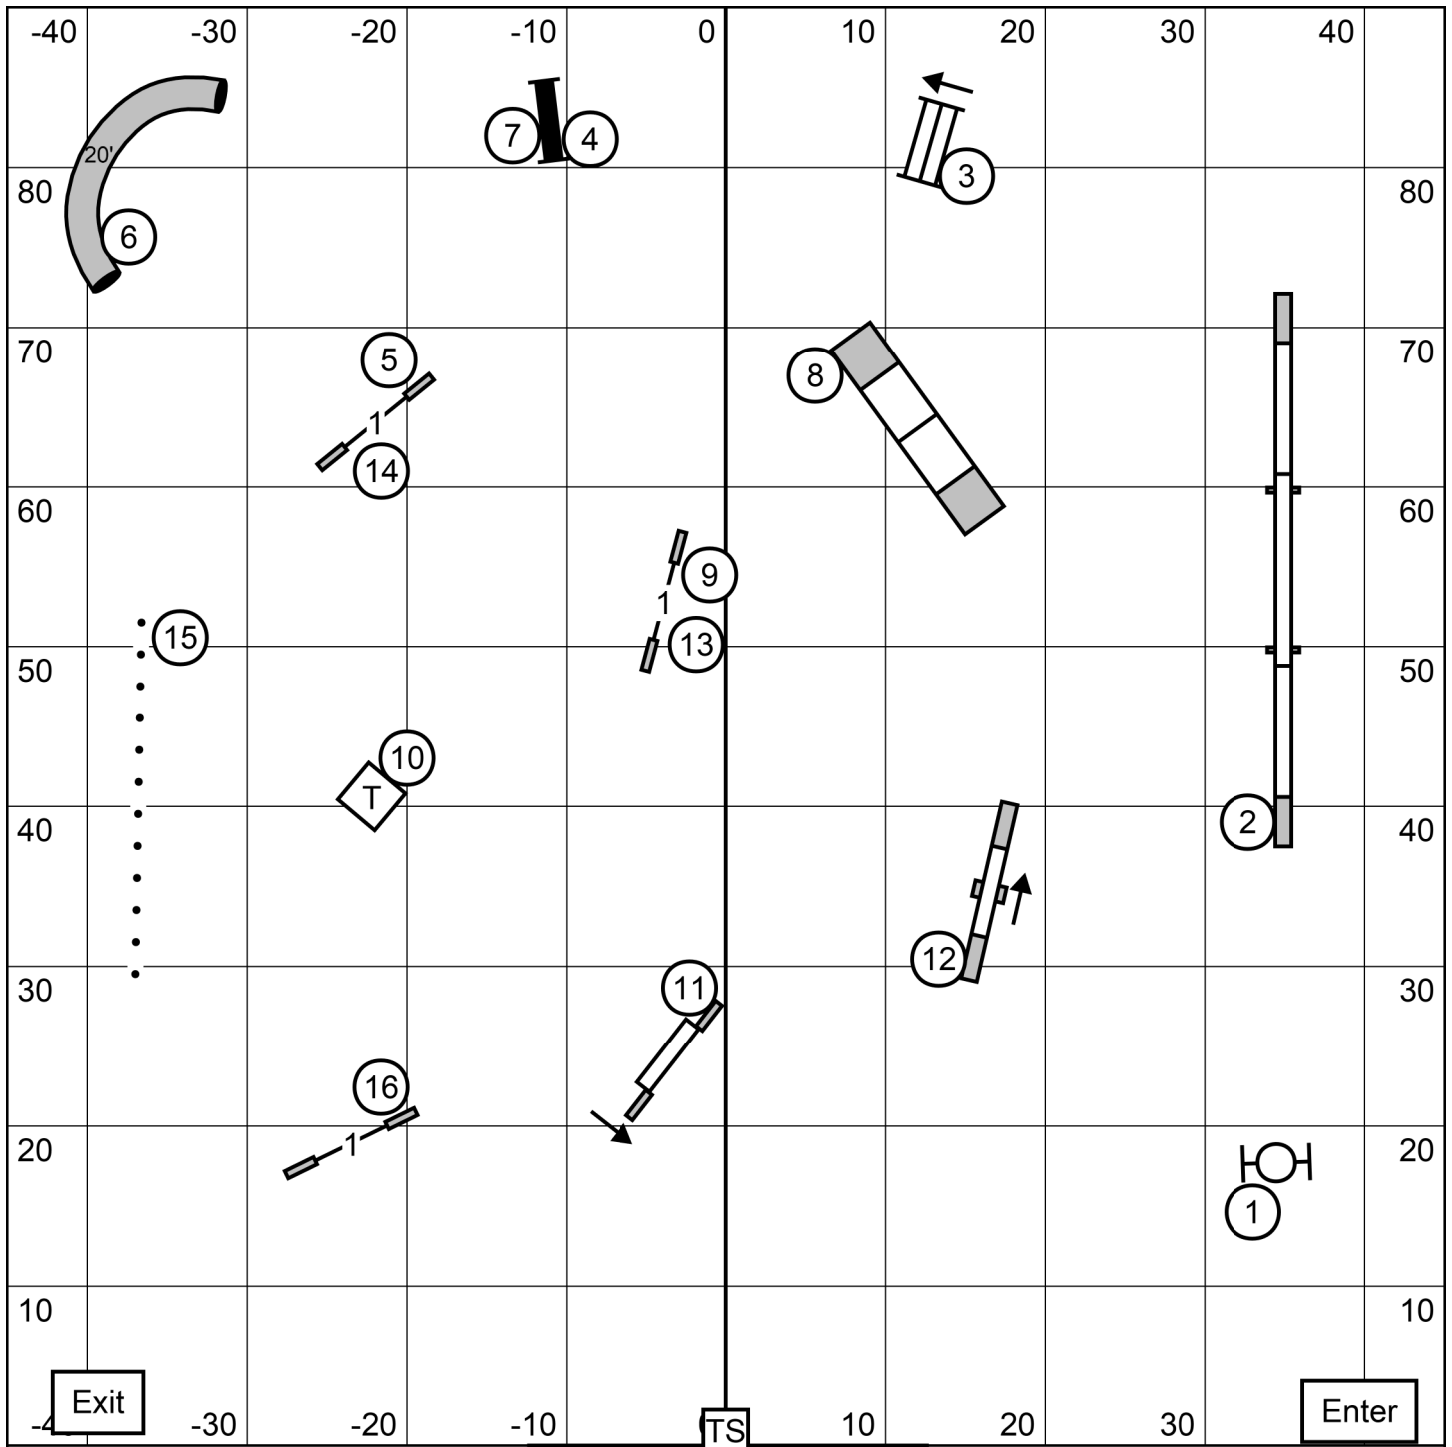

Yankee Golden Retriever Club
Tolland, CT
Ronda Bernke
Saturday October 5, 2024
Open STD