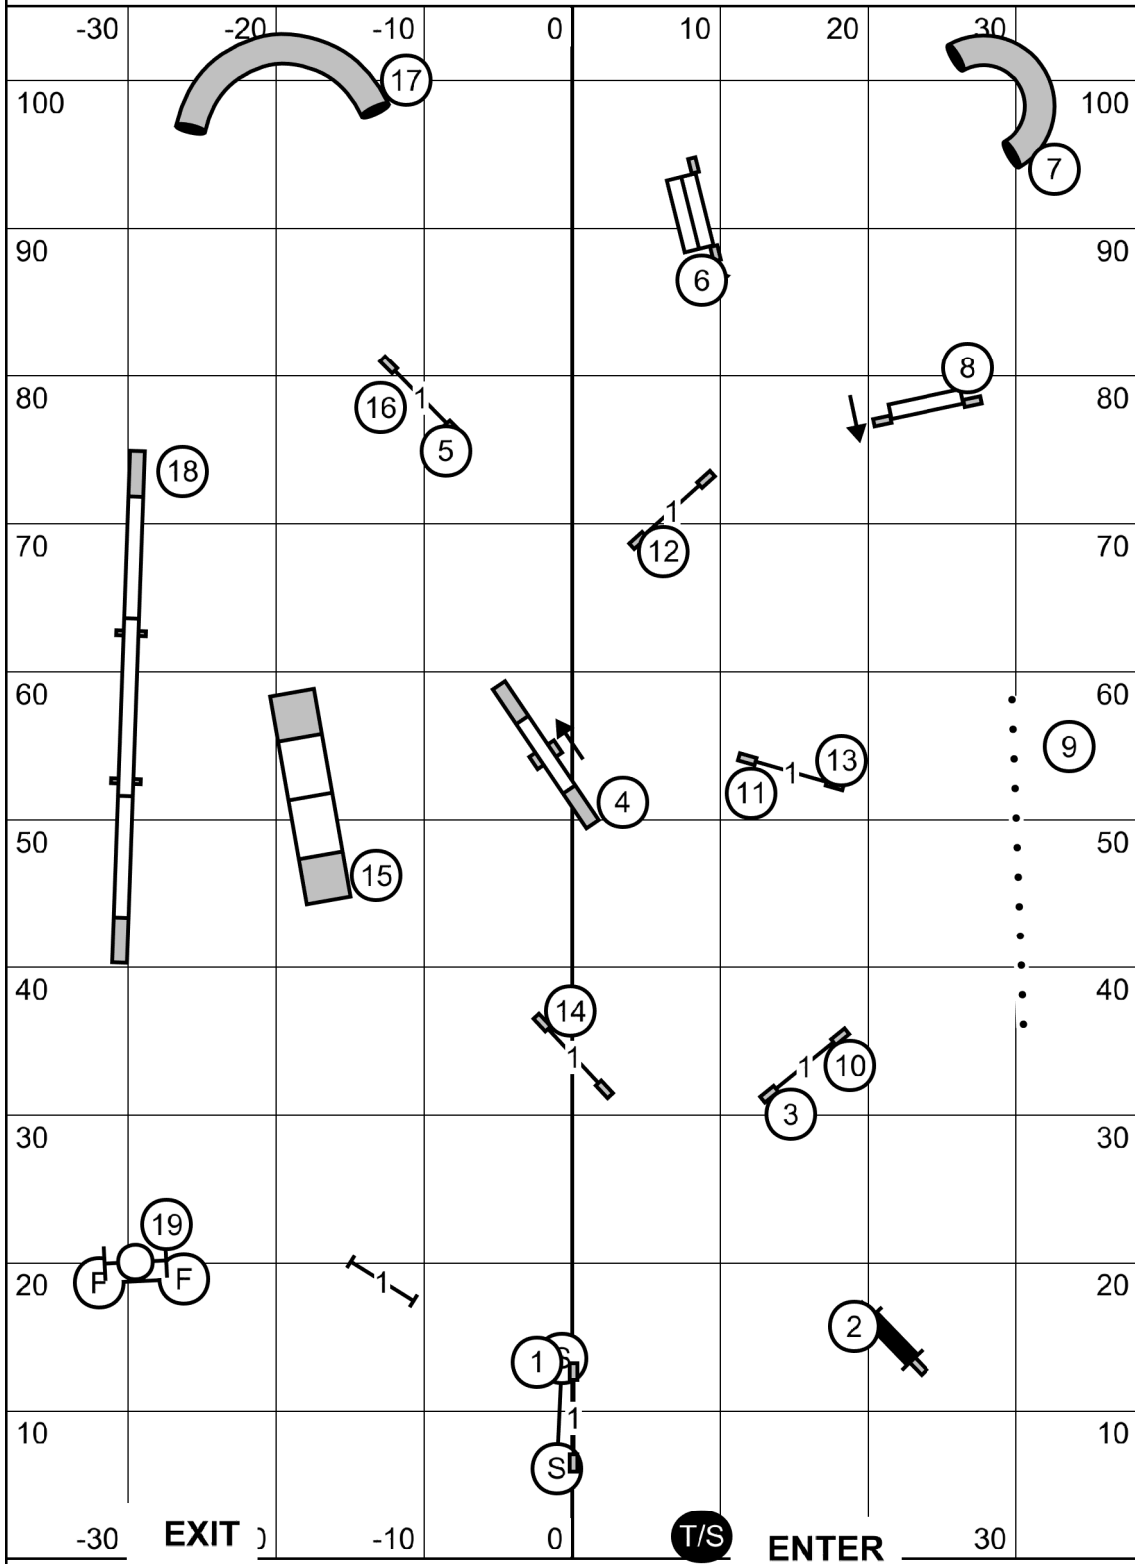

EXIT)

T/S

ENTER

Please enter when the dog in the ring is at # 18

Icelandic Sheepdog Association of America
 Agility Trial - American K9 Country
 Amherst, New Hampshire
 Friday, October 18, 2024

Master Excellent Standard
 Ring: 76.5' X 105'
 Indoors on Turf

Judge: Candy Nettles

Please enter when the dog in the ring is at # 18

Icelandic Sheepdog Association of America
 Agility Trial - American K9 Country
 Amherst, New Hampshire
 Friday, October 18, 2024

Time 2 Beat
 Ring: 76.5' X 105'
 Indoors on Turf