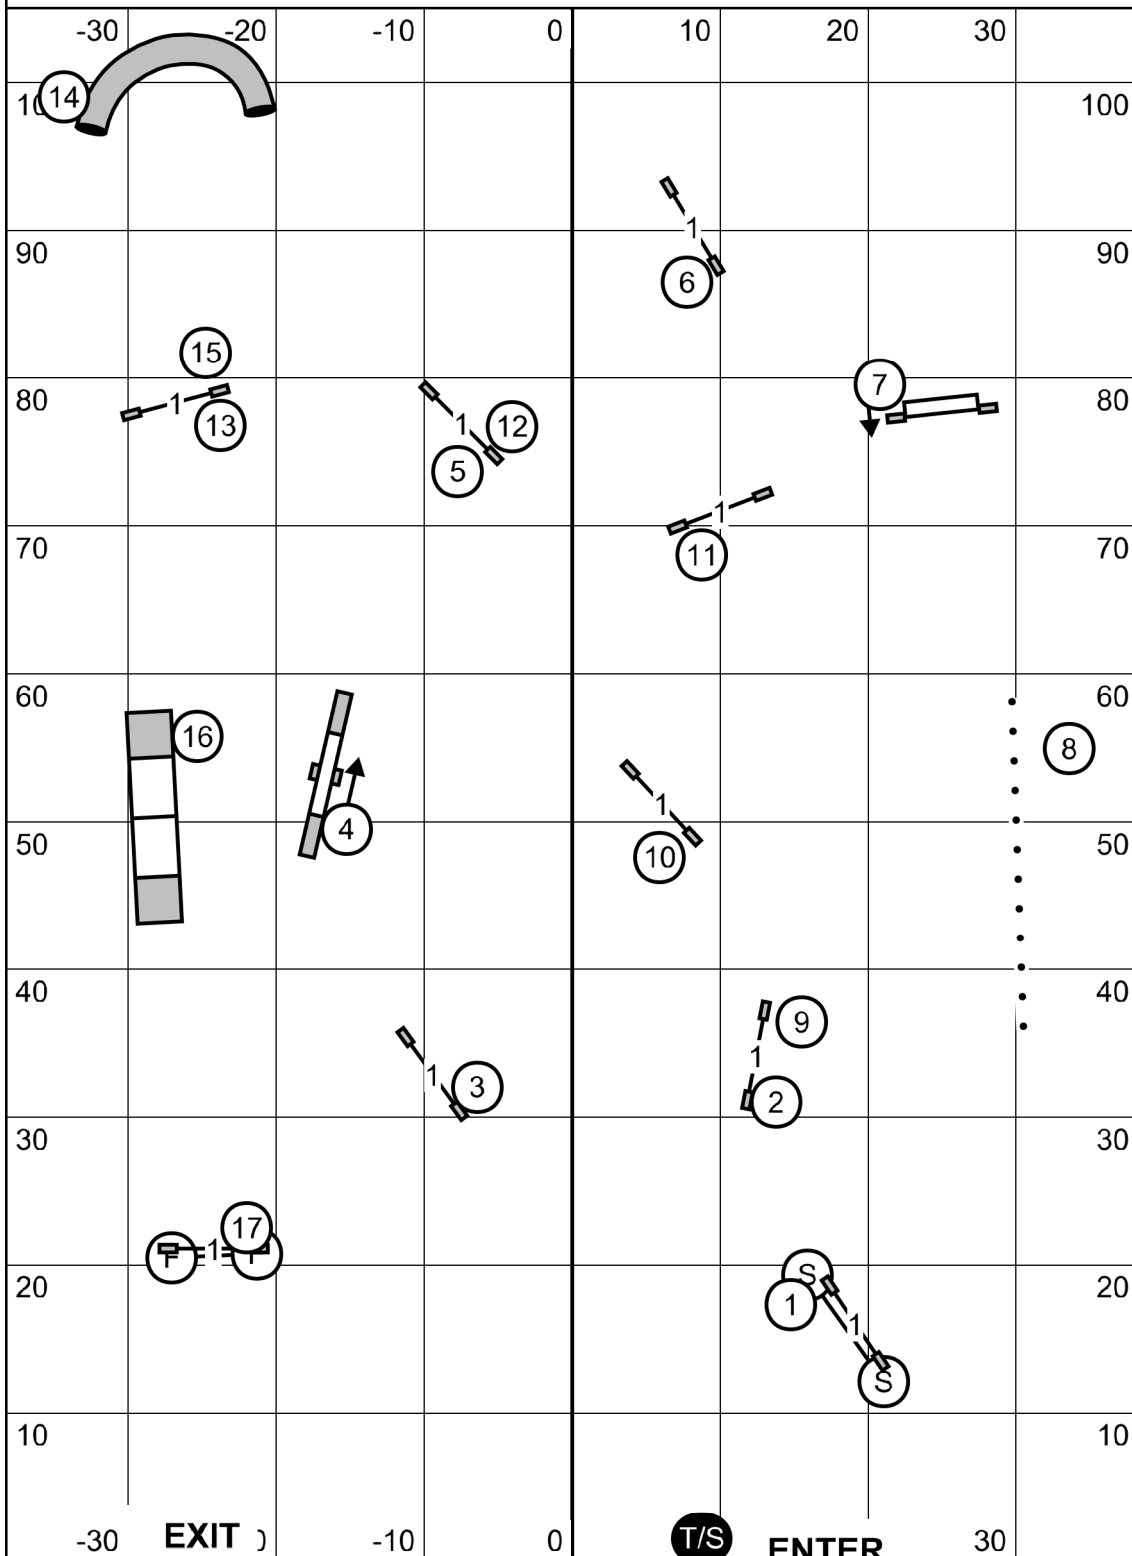

EXIT)

T/S

ENTER

Please enter when the dog in the ring is at # 18

Icelandic Sheepdog Association of America
 Agility Trial - American K9 Country
 Amherst, New Hampshire
 Friday, October 18, 2024

Master Excellent Standard
 Ring: 76.5' X 105'
 Indoors on Turf

Judge: Candy Nettles

Please enter when the dog in the ring is at # 18

Icelandic Sheepdog Association of America
 Agility Trial - American K9 Country
 Amherst, New Hampshire
 Friday, October 18, 2024

Time 2 Beat
 Ring: 76.5' X 105'
 Indoors on Turf

Judge: Candy Nettles

Please enter when the dog in the ring is at # 16

Icelandic Sheepdog Association of America
 Agility Trial - American K9 Country
 Amherst, New Hampshire
 Friday, October 18, 2024

Time 2 Beat
 Ring: 76.5' X 105'
 Indoors on Turf

Judge: Candy Nettles

Please enter when the dog in the ring is at # 16

Icelandic Sheepdog Association of America
 Agility Trial - American K9 Country
 Amherst, New Hampshire
 Friday, October 18, 2024

Master Excellent JWW
 Ring: 76.5' X 105'
 Indoors on Turf