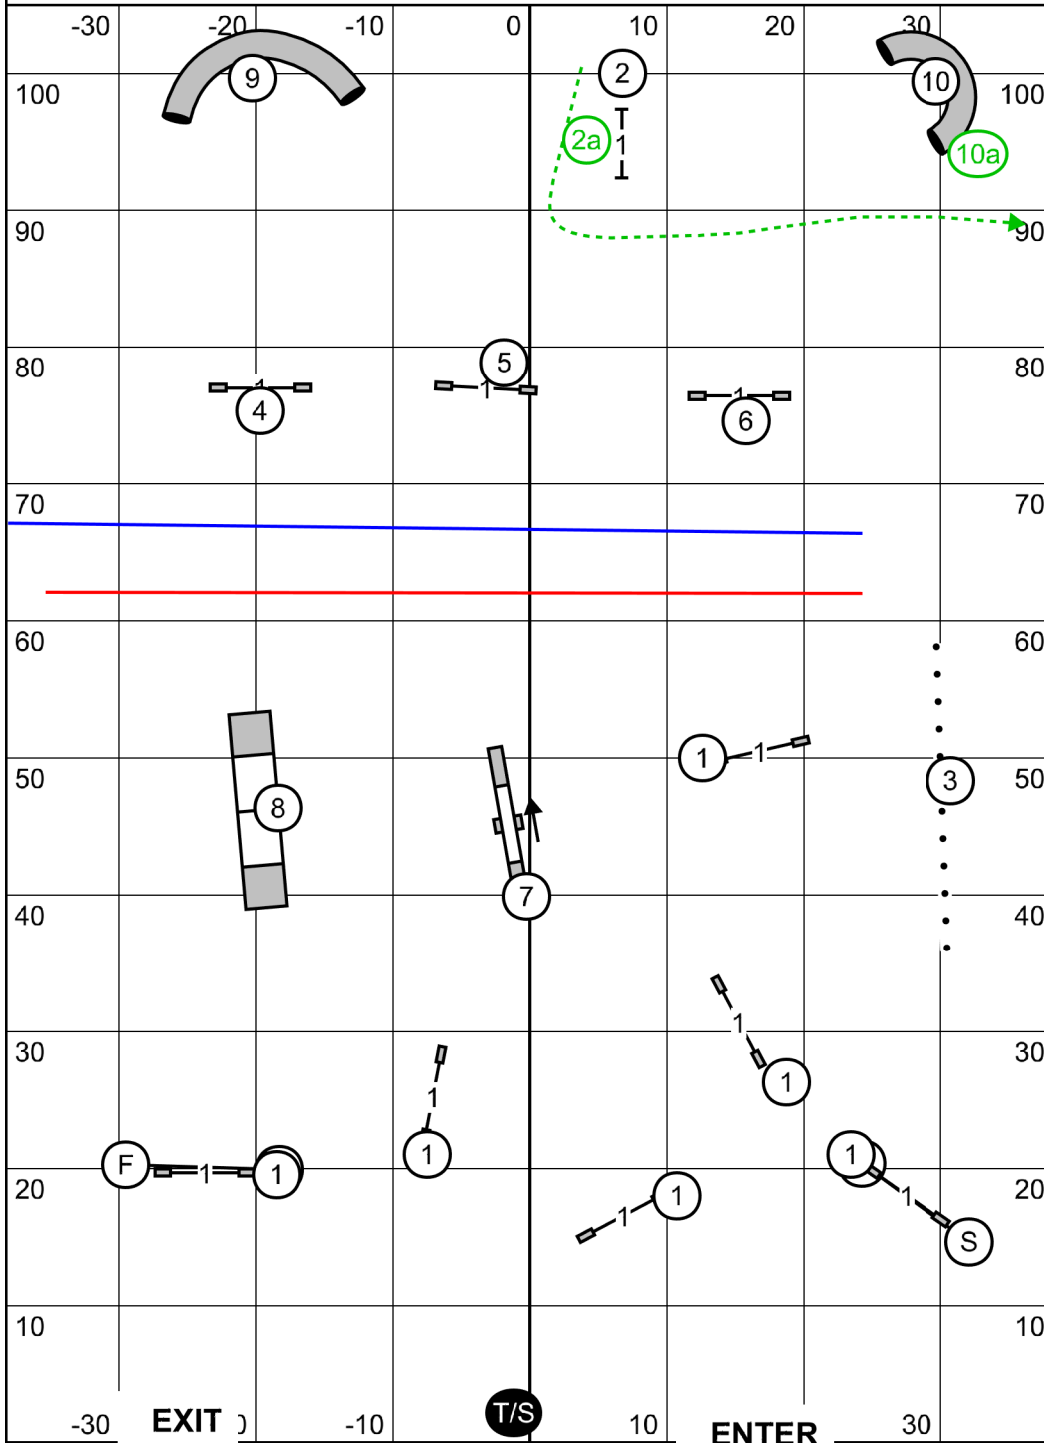

Icelandic Sheepdog Association of America
 Agility Trial - American K9 Country
 Amherst, New Hampshire
 Friday, October 18, 2024

FAST (All Levels)
 Ring: 76.5' X 105'
 Indoors on Turf

Judge: Candy Nettles

Icelandic Sheepdog Association of America
 Agility Trial - American K9 Country
 Amherst, New Hampshire
 Friday, October 18, 2024

Premier Standard
 Ring: 76.5' X 105'
 Indoors on Turf

Judge: Candy Nettles

EXIT)

T/S

ENTER

Please enter when the dog in the ring is at # 18

Icelandic Sheepdog Association of America
 Agility Trial - American K9 Country
 Amherst, New Hampshire
 Friday, October 18, 2024

Master Excellent Standard
 Ring: 76.5' X 105'
 Indoors on Turf

Judge: Candy Nettles

Please enter when the dog in the ring is at # 18

Icelandic Sheepdog Association of America
 Agility Trial - American K9 Country
 Amherst, New Hampshire
 Friday, October 18, 2024

Time 2 Beat
 Ring: 76.5' X 105'
 Indoors on Turf