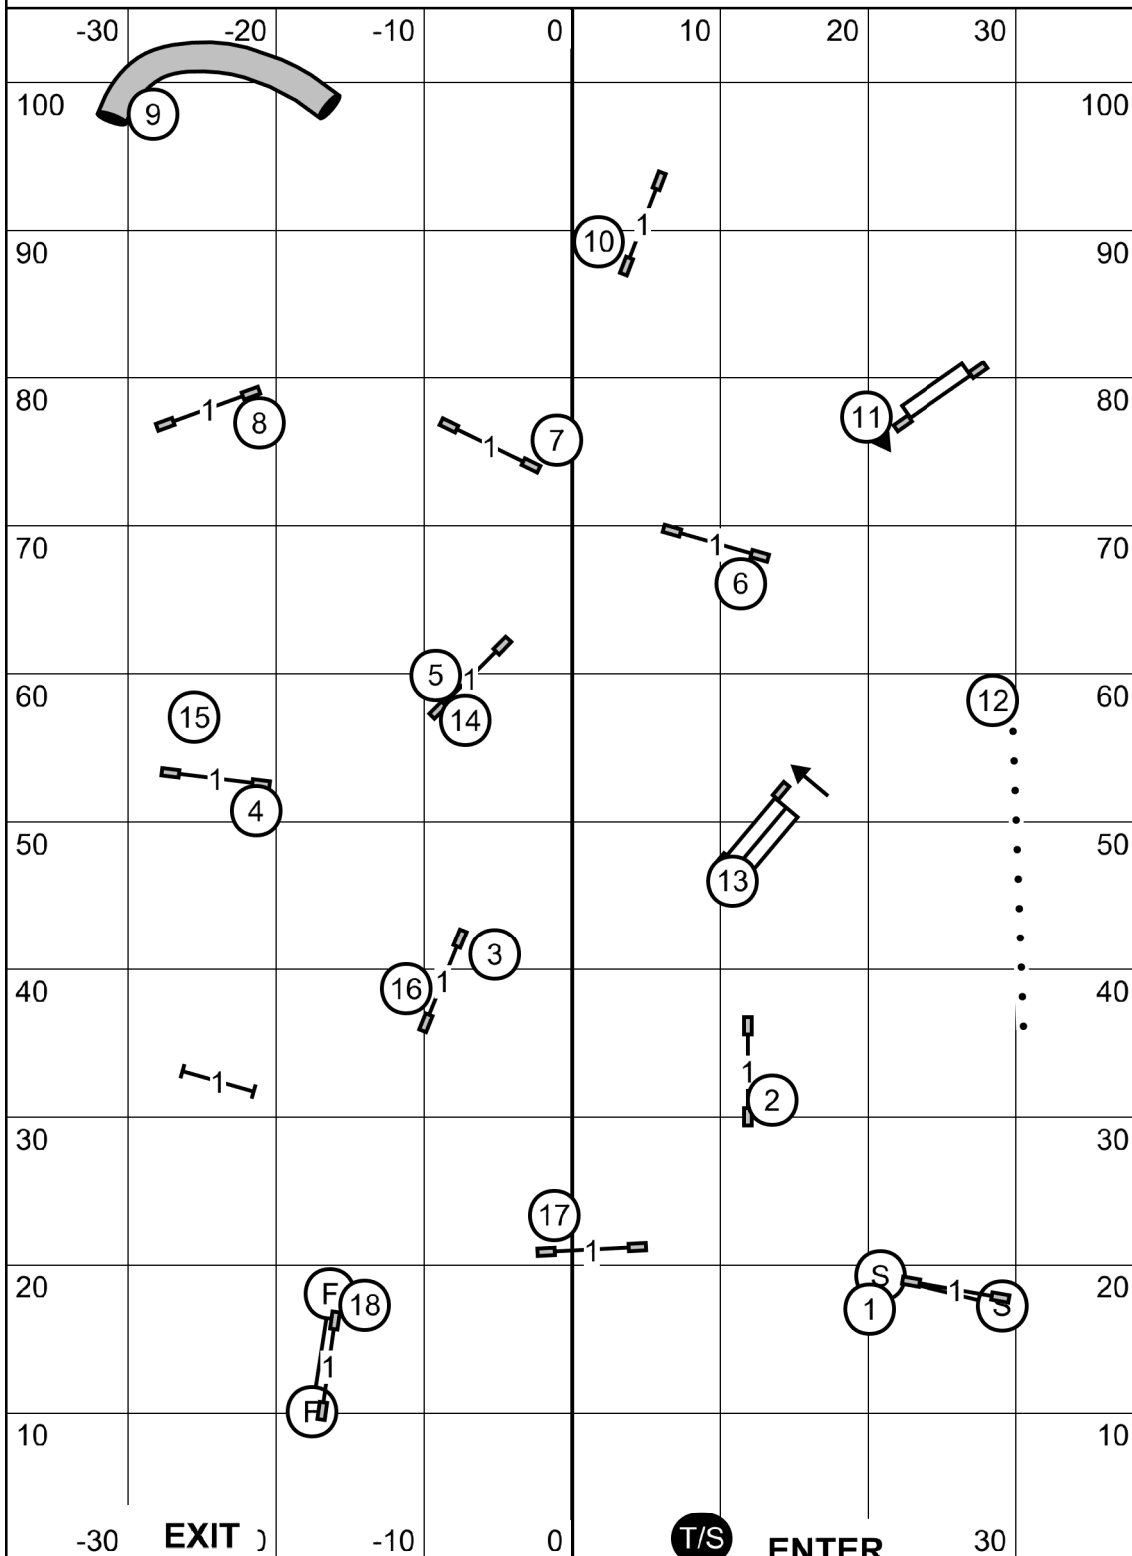

EXIT)

T/S

ENTER

Please enter when the dog in the ring is at # 18

Icelandic Sheepdog Association of America
 Agility Trial - American K9 Country
 Amherst, New Hampshire
 Friday, October 18, 2024

Master Excellent Standard
 Ring: 76.5' X 105'
 Indoors on Turf

Judge: Candy Nettles

Please enter when the dog in the ring is at # 16

Icelandic Sheepdog Association of America
 Agility Trial - American K9 Country
 Amherst, New Hampshire
 Friday, October 18, 2024

Time 2 Beat
 Ring: 76.5' X 105'
 Indoors on Turf

Judge: Candy Nettles

Please enter when the dog in the ring is at # 16

Icelandic Sheepdog Association of America
 Agility Trial - American K9 Country
 Amherst, New Hampshire
 Friday, October 18, 2024

Master Excellent JWW
 Ring: 76.5' X 105'
 Indoors on Turf

Judge: Candy Nettles

Please enter when the dog in the ring is at # 17