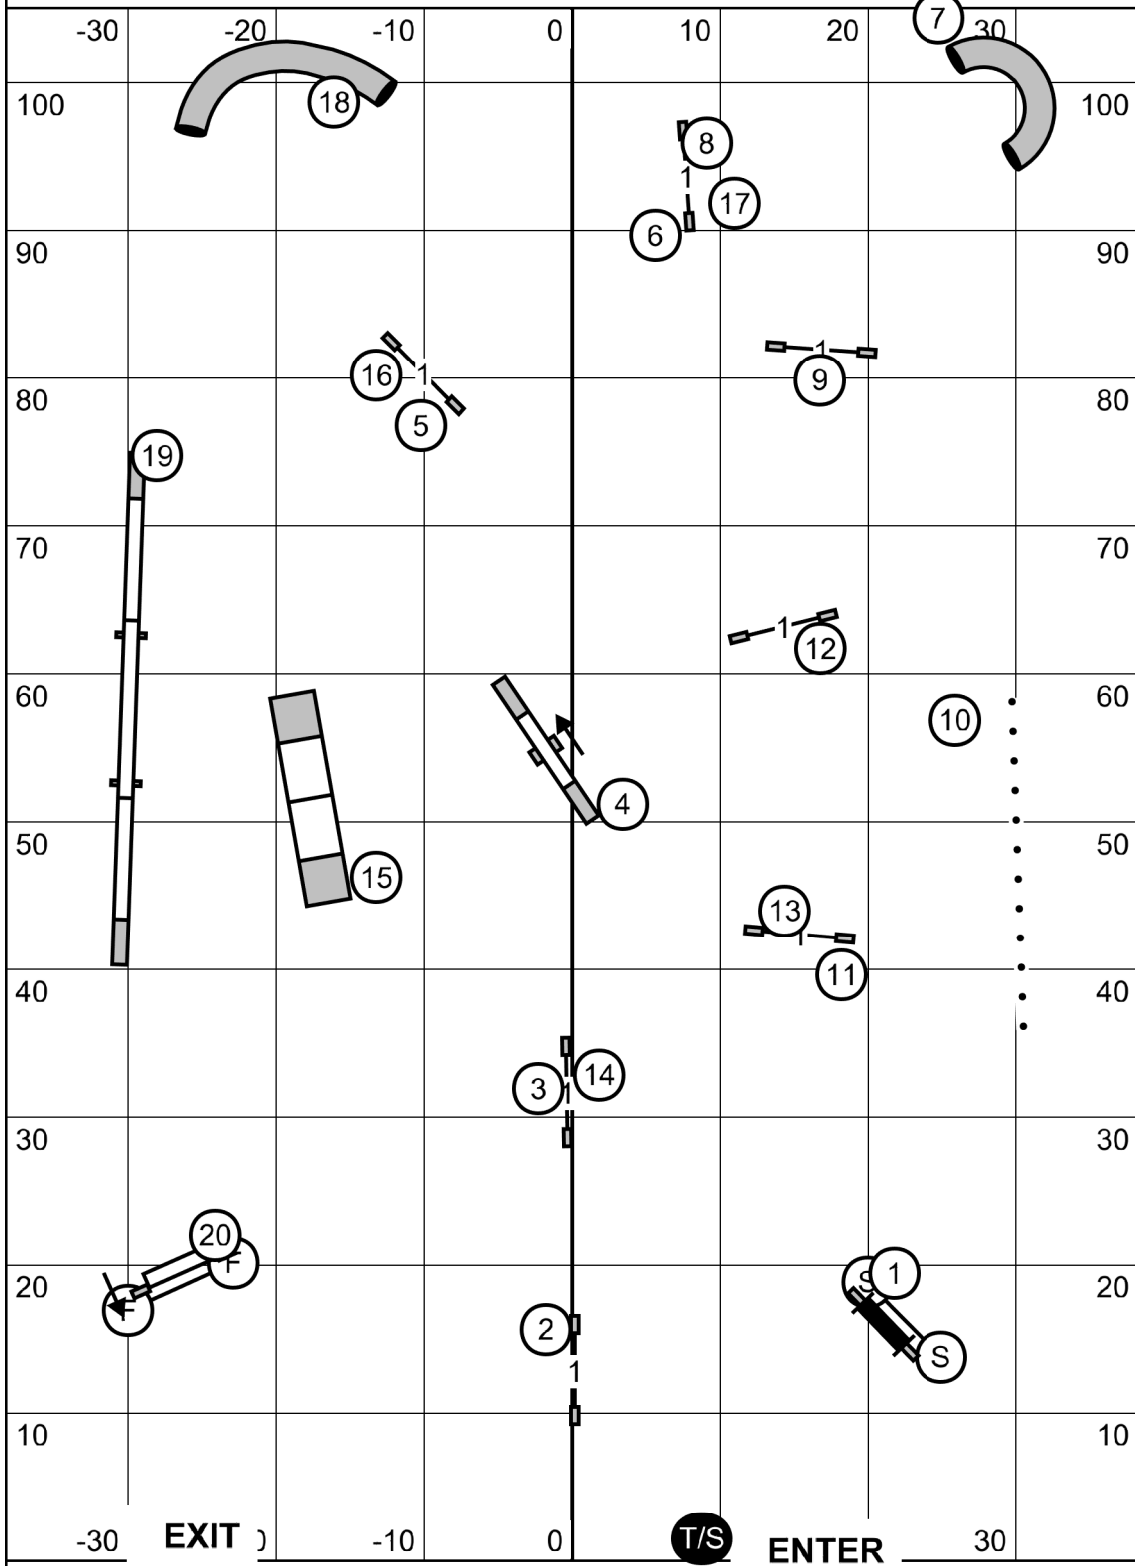

Exc = 4-5-6 or 6-5-4 = 15 Pts + Bonus (20Pts) = 35Pts, 60 Pts Needed to Q

Open = 4-5-6 or 6-5-4 = 15Pts + Bonus(20Pts) = 35Pts, Need 55Pts to Q

Novice = 2a - 10a - 12Pts, + Bonus (20Pts) = 32Pts, 50Pts Needed to Q

Icelandic Sheepdog Association of America
 Agility Trial - American K9 Country
 Amherst, New Hampshire
 Friday, October 18, 2024

Premier Standard
 Ring: 76.5' X 105'
 Indoors on Turf

Judge: Candy Nettles

EXIT)

T/S

ENTER

Please enter when the dog in the ring is at # 18

Icelandic Sheepdog Association of America
 Agility Trial - American K9 Country
 Amherst, New Hampshire
 Friday, October 18, 2024

Master Excellent Standard
 Ring: 76.5' X 105'
 Indoors on Turf

Judge: Candy Nettles

Please enter when the dog in the ring is at # 18

Icelandic Sheepdog Association of America
 Agility Trial - American K9 Country
 Amherst, New Hampshire
 Friday, October 18, 2024

Time 2 Beat
 Ring: 76.5' X 105'
 Indoors on Turf