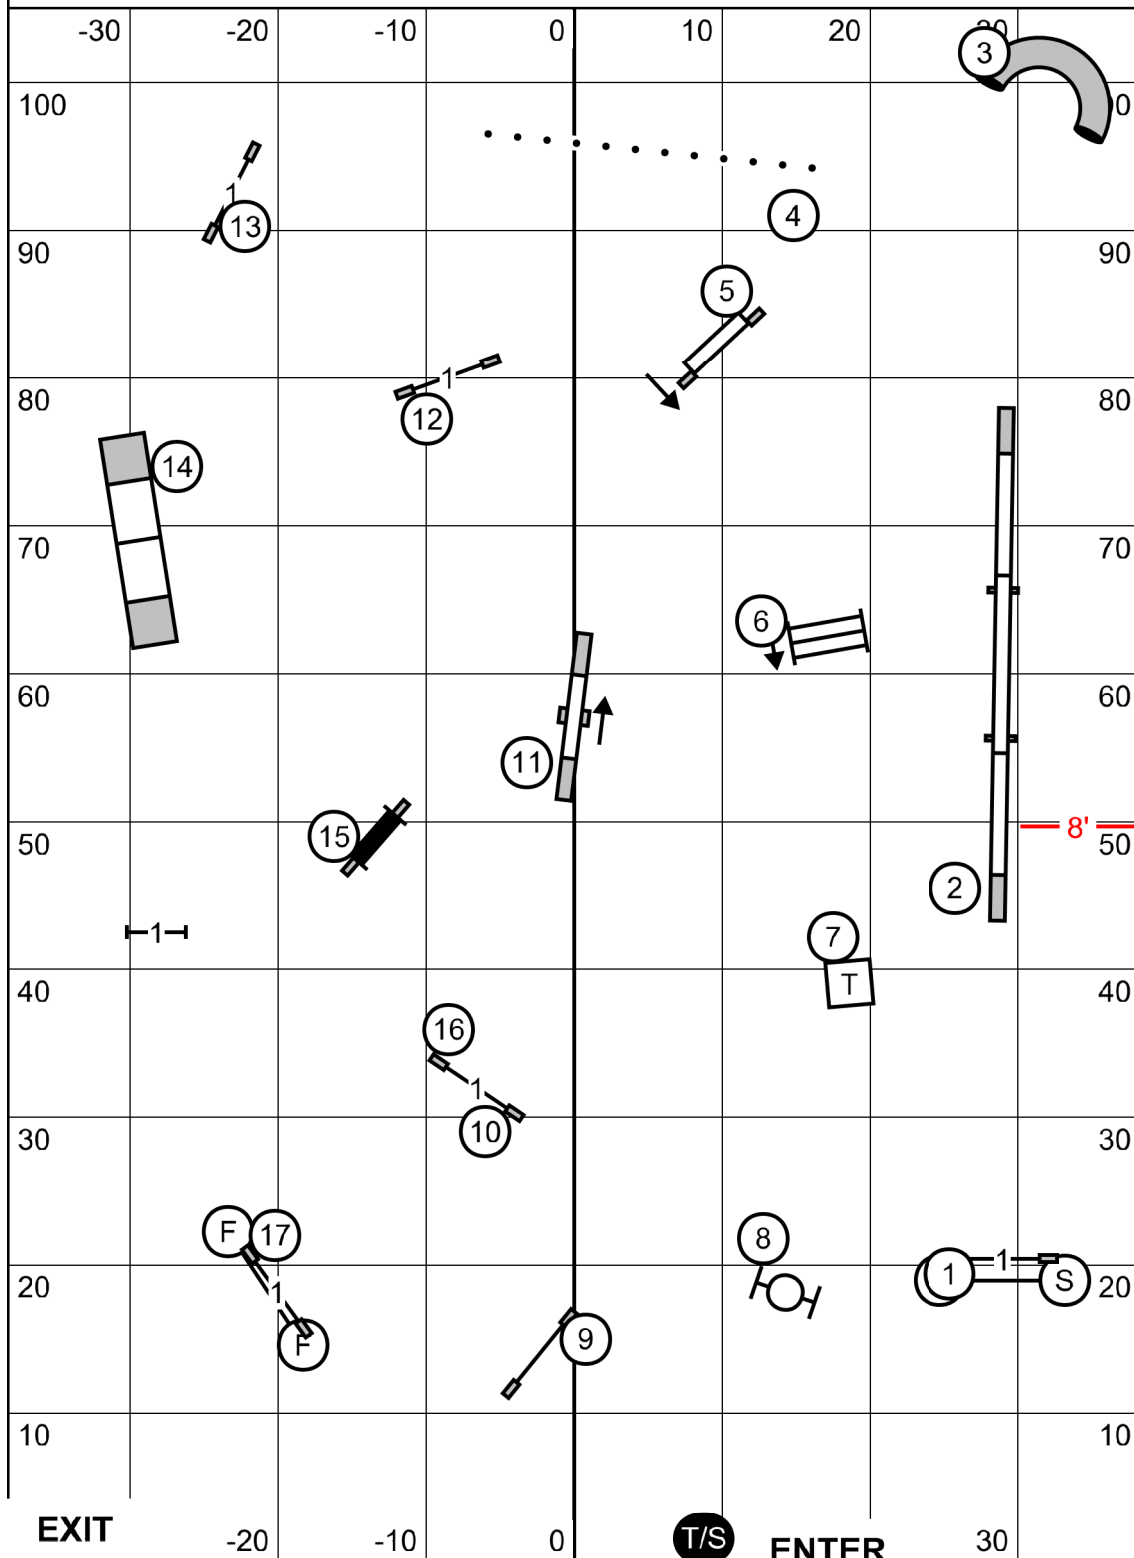

Mayflower Pembroke Welsh Corgi Club
 Agility Trial - American K9 Country
 Amherst, New Hampshire
 Saturday, October 19, 2024

Premier Standard
 Ring: 76.5' X 105'
 Indoors on Turf

Judge: Candy Nettles

Please enter when the dog in the ring is at # 18

Mayflower Pembroke Welsh Corgi Club
 Agility Trial - American K9 Country
 Amherst, New Hampshire
 Saturday, October 19, 2024

Open Standard
 Ring: 76.5' X 105'
 Indoors on Turf

Judge: Candy Nettles

Please enter when the dog in the ring is at # 18

Mayflower Pembroke Welsh Corgi Club
 Agility Trial - American K9 Country
 Amherst, New Hampshire
 Saturday, October 19, 2024

Novice Standard
 Ring: 76.5' X 105'
 Indoors on Turf

Judge: Candy Nettles

Please enter when the dog in the ring is at # 14

Mayflower Pembroke Welsh Corgi Club
 Agility Trial - American K9 Country
 Amherst, New Hampshire
 Saturday, October 19, 2024

Master Excellent JWW
 Ring: 76.5' X 105'
 Indoors on Turf

Judge: Candy Nettles