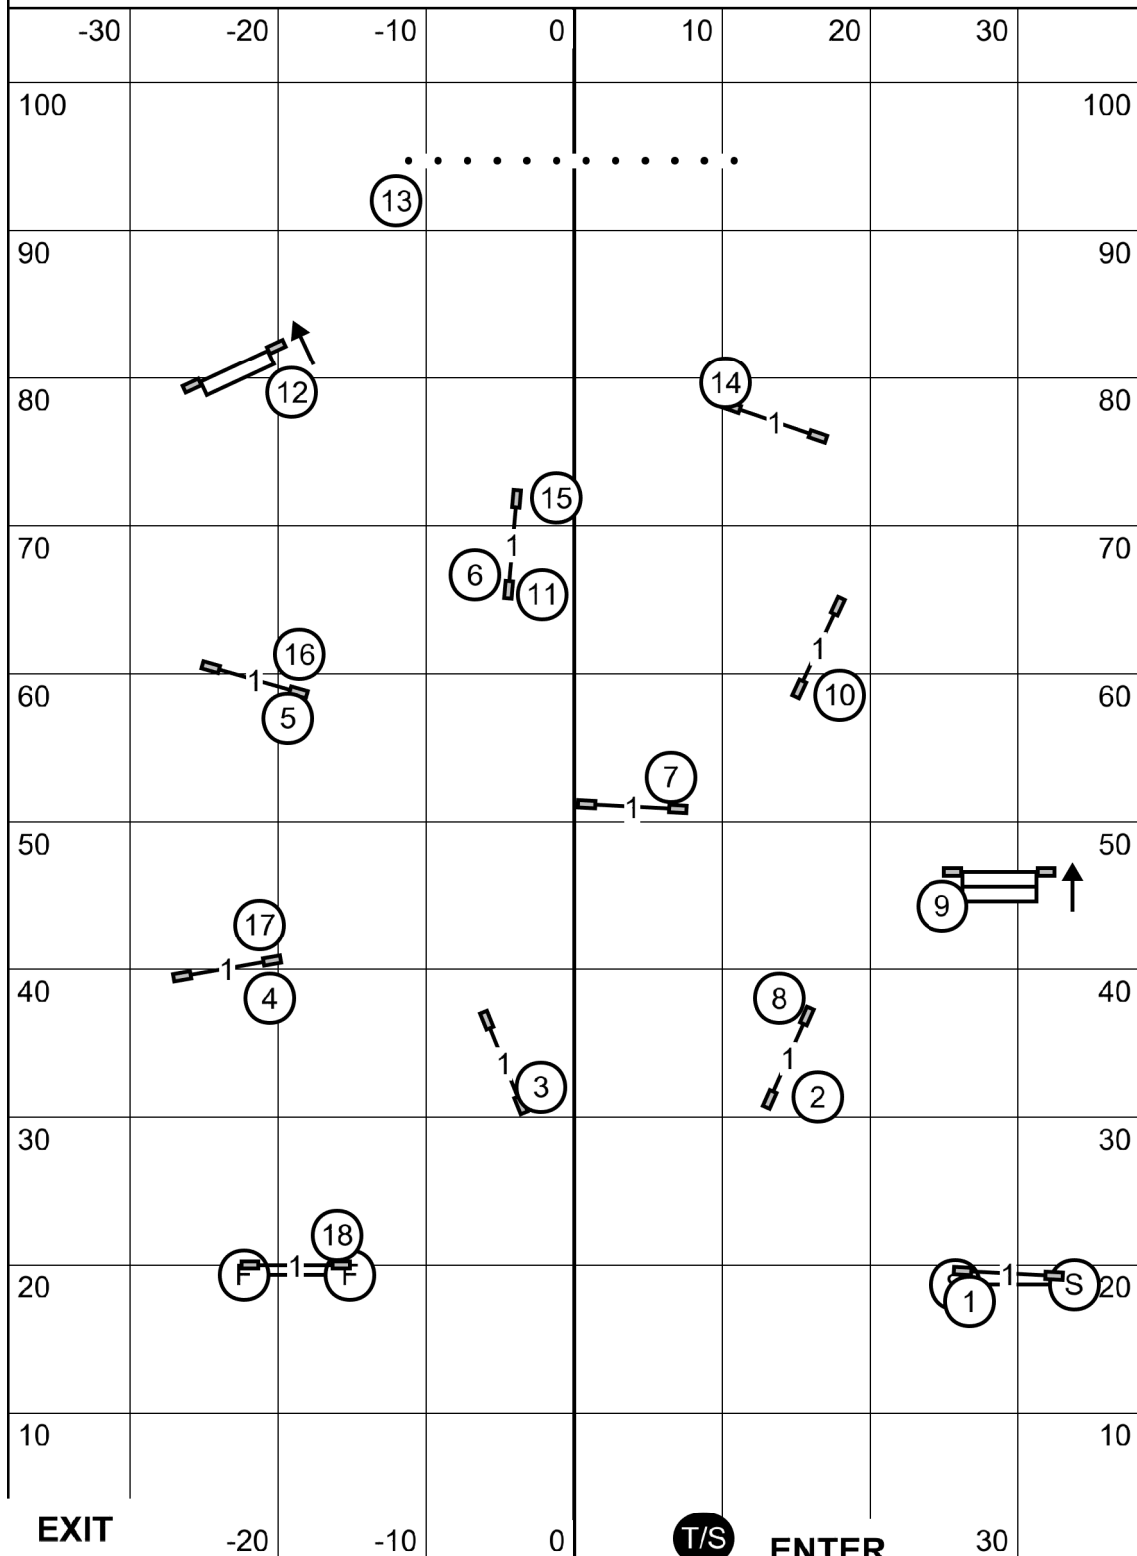

Mayflower Pembroke Welsh Corgi Club
 Agility Trial - American K9 Country
 Amherst, New Hampshire
 Saturday, October 19, 2024

Novice Standard
 Ring: 76.5' X 105'
 Indoors on Turf

Judge: Candy Nettles

Please enter when the dog in the ring is at # 14

Mayflower Pembroke Welsh Corgi Club
 Agility Trial - American K9 Country
 Amherst, New Hampshire
 Saturday, October 19, 2024

Master Excellent JWW
 Ring: 76.5' X 105'
 Indoors on Turf

Judge: Candy Nettles

Please enter when the dog in the ring is at # 17

Mayflower Pembroke Welsh Corgi Club
 Agility Trial - American K9 Country
 Amherst, New Hampshire
 Saturday, October 19, 2024

Open JWW
 Ring: 76.5' X 105'
 Indoors on Turf

Judge: Candy Nettles

Please enter when the dog in the ring is at # 16

Mayflower Pembroke Welsh Corgi Club
 Agility Trial - American K9 Country
 Amherst, New Hampshire
 Saturday, October 19, 2024

Novice JWW
 Ring: 76.5' X 105'
 Indoors on Turf