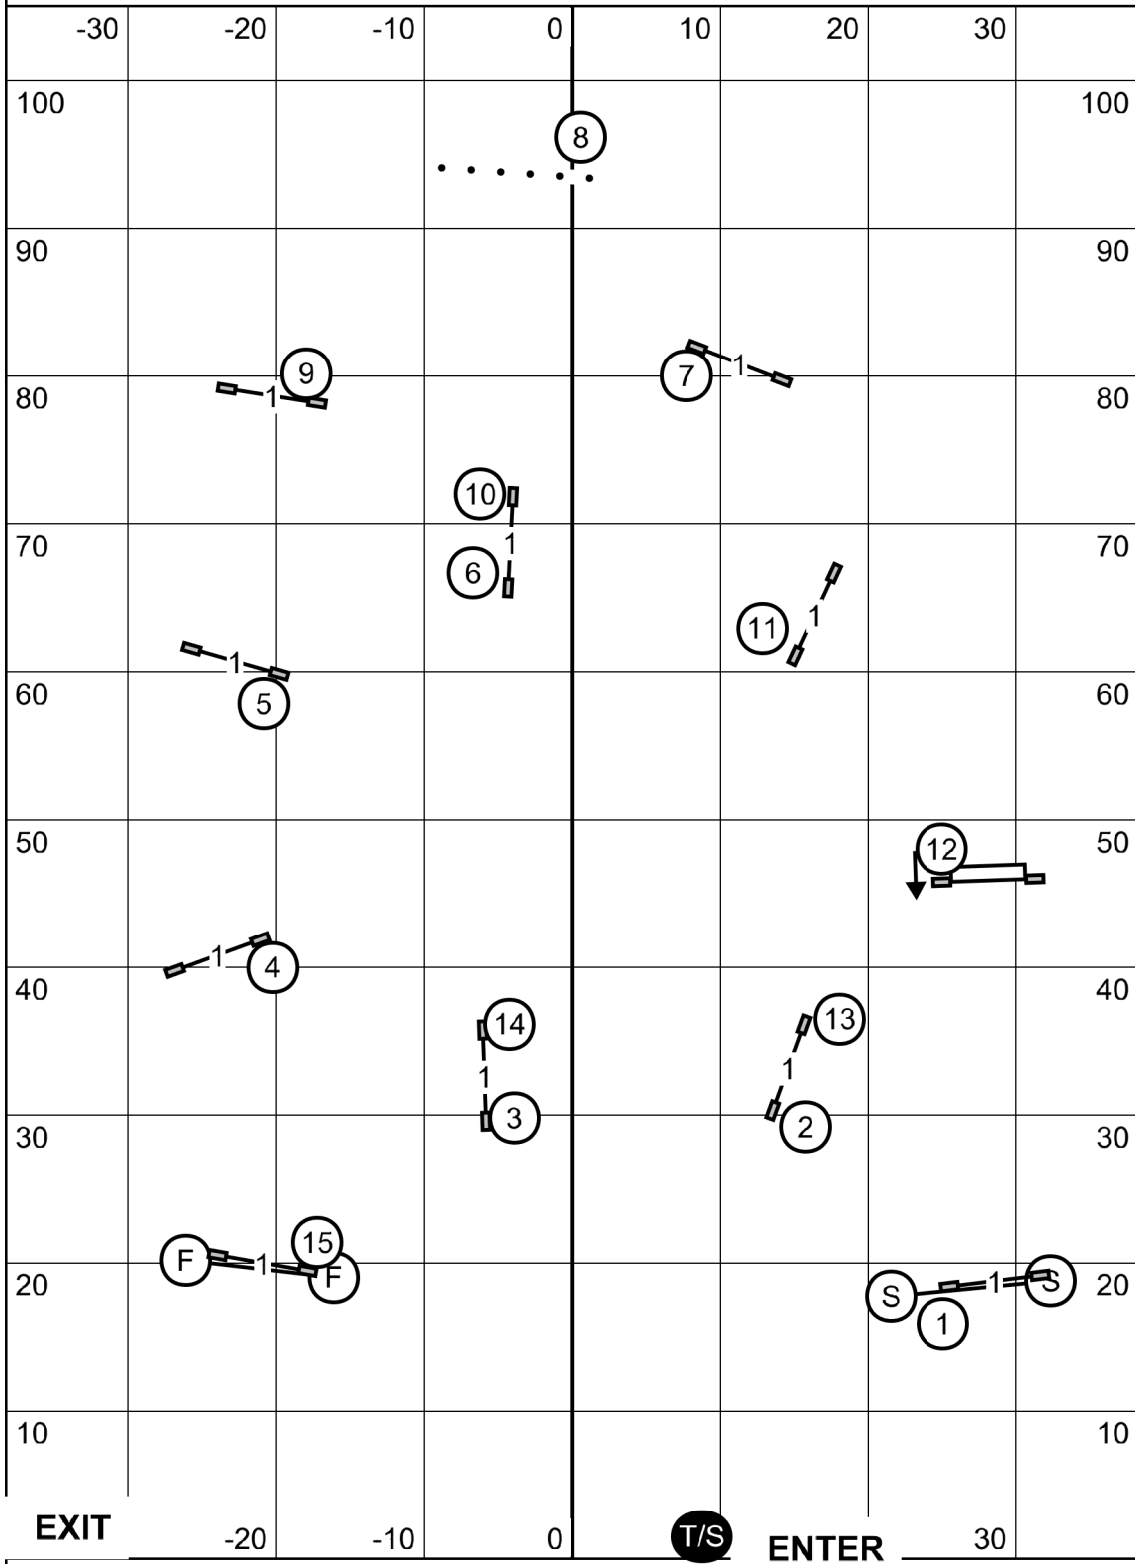

Mayflower Pembroke Welsh Corgi Club
 Agility Trial - American K9 Country
 Amherst, New Hampshire
 Saturday, October 19, 2024

Master Excellent JWW
 Ring: 76.5' X 105'
 Indoors on Turf

Judge: Candy Nettles

Please enter when the dog in the ring is at # 17

Mayflower Pembroke Welsh Corgi Club
 Agility Trial - American K9 Country
 Amherst, New Hampshire
 Saturday, October 19, 2024

Open JWW
 Ring: 76.5' X 105'
 Indoors on Turf

Judge: Candy Nettles

Please enter when the dog in the ring is at # 16

Mayflower Pembroke Welsh Corgi Club
 Agility Trial - American K9 Country
 Amherst, New Hampshire
 Saturday, October 19, 2024

Novice JWW
 Ring: 76.5' X 105'
 Indoors on Turf

Judge: Candy Nettles

Please enter when the dog in the ring is at # 14