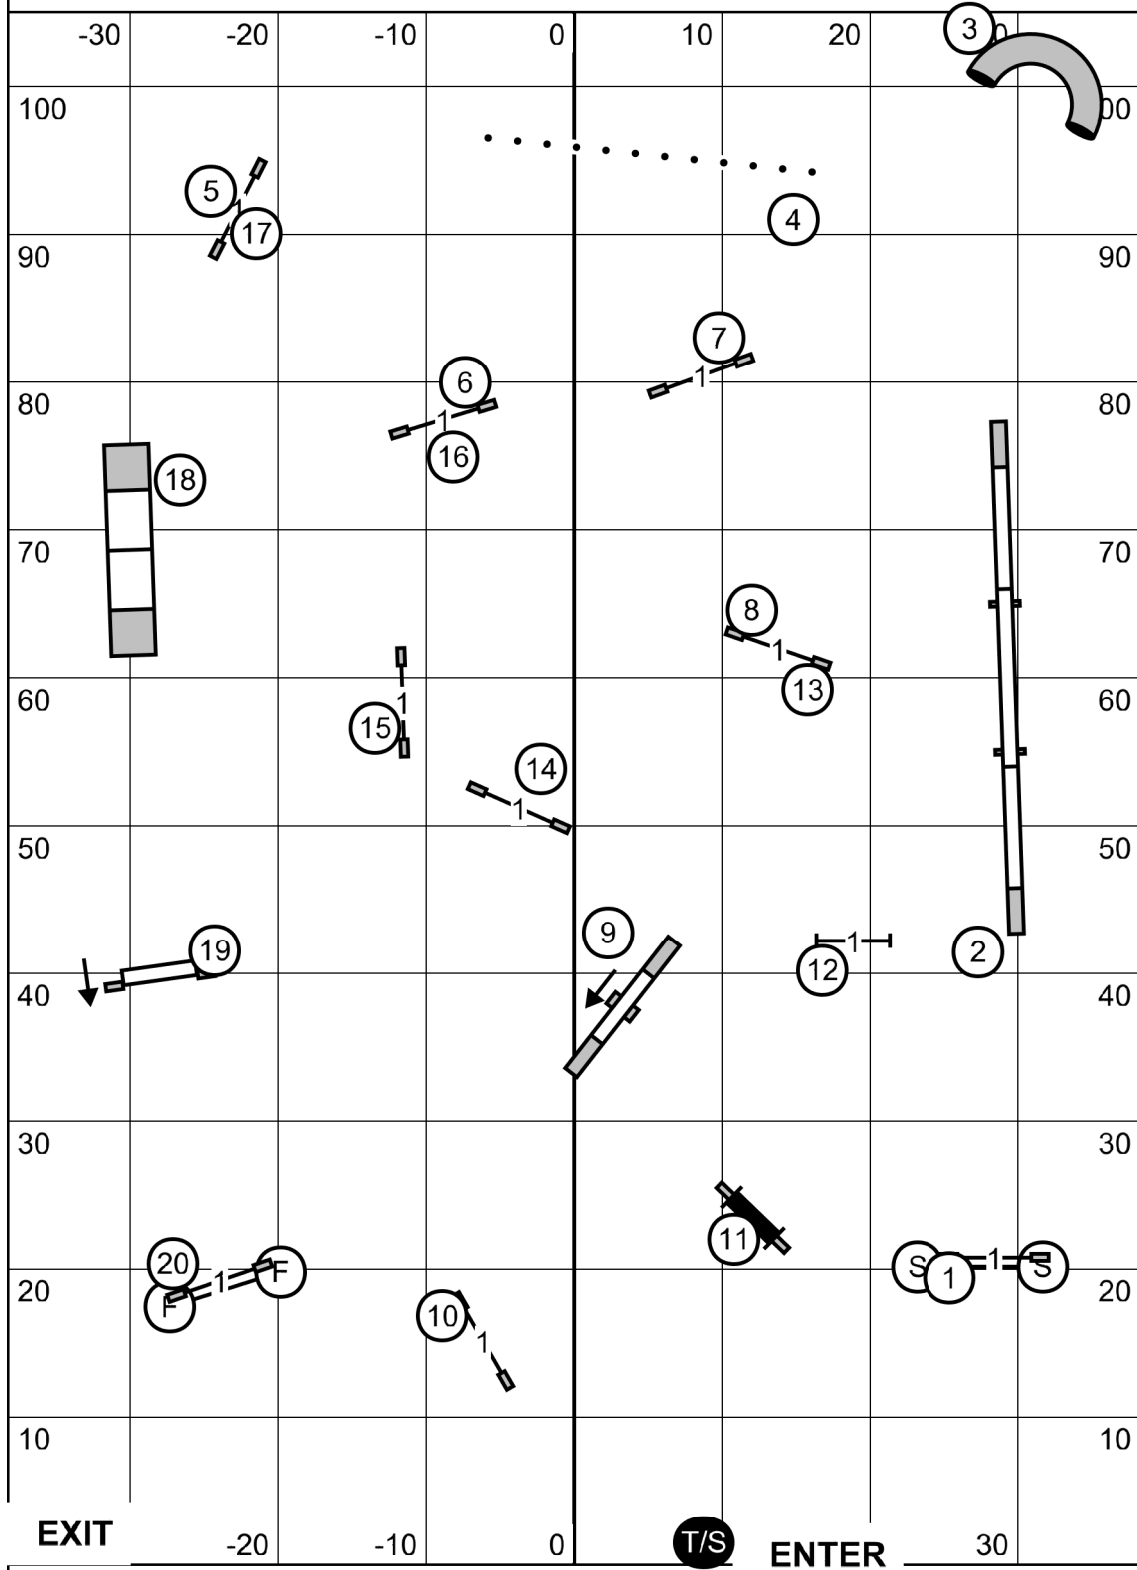

Mayflower Pembroke Welsh Corgi Club
 Agility Trial - American K9 Country
 Amherst, New Hampshire
 Saturday, October 19, 2024

Premier Standard
 Ring: 76.5' X 105'
 Indoors on Turf

Judge: Candy Nettles

Please enter when the dog in the ring is at # 18

Mayflower Pembroke Welsh Corgi Club
 Agility Trial - American K9 Country
 Amherst, New Hampshire
 Saturday, October 19, 2024

Open Standard
 Ring: 76.5' X 105'
 Indoors on Turf

Judge: Candy Nettles

Please enter when the dog in the ring is at # 18

Mayflower Pembroke Welsh Corgi Club
 Agility Trial - American K9 Country
 Amherst, New Hampshire
 Saturday, October 19, 2024

Novice Standard
 Ring: 76.5' X 105'
 Indoors on Turf

Judge: Candy Nettles

Please enter when the dog in the ring is at # 14

Mayflower Pembroke Welsh Corgi Club
 Agility Trial - American K9 Country
 Amherst, New Hampshire
 Saturday, October 19, 2024

Master Excellent JWW
 Ring: 76.5' X 105'
 Indoors on Turf

Judge: Candy Nettles