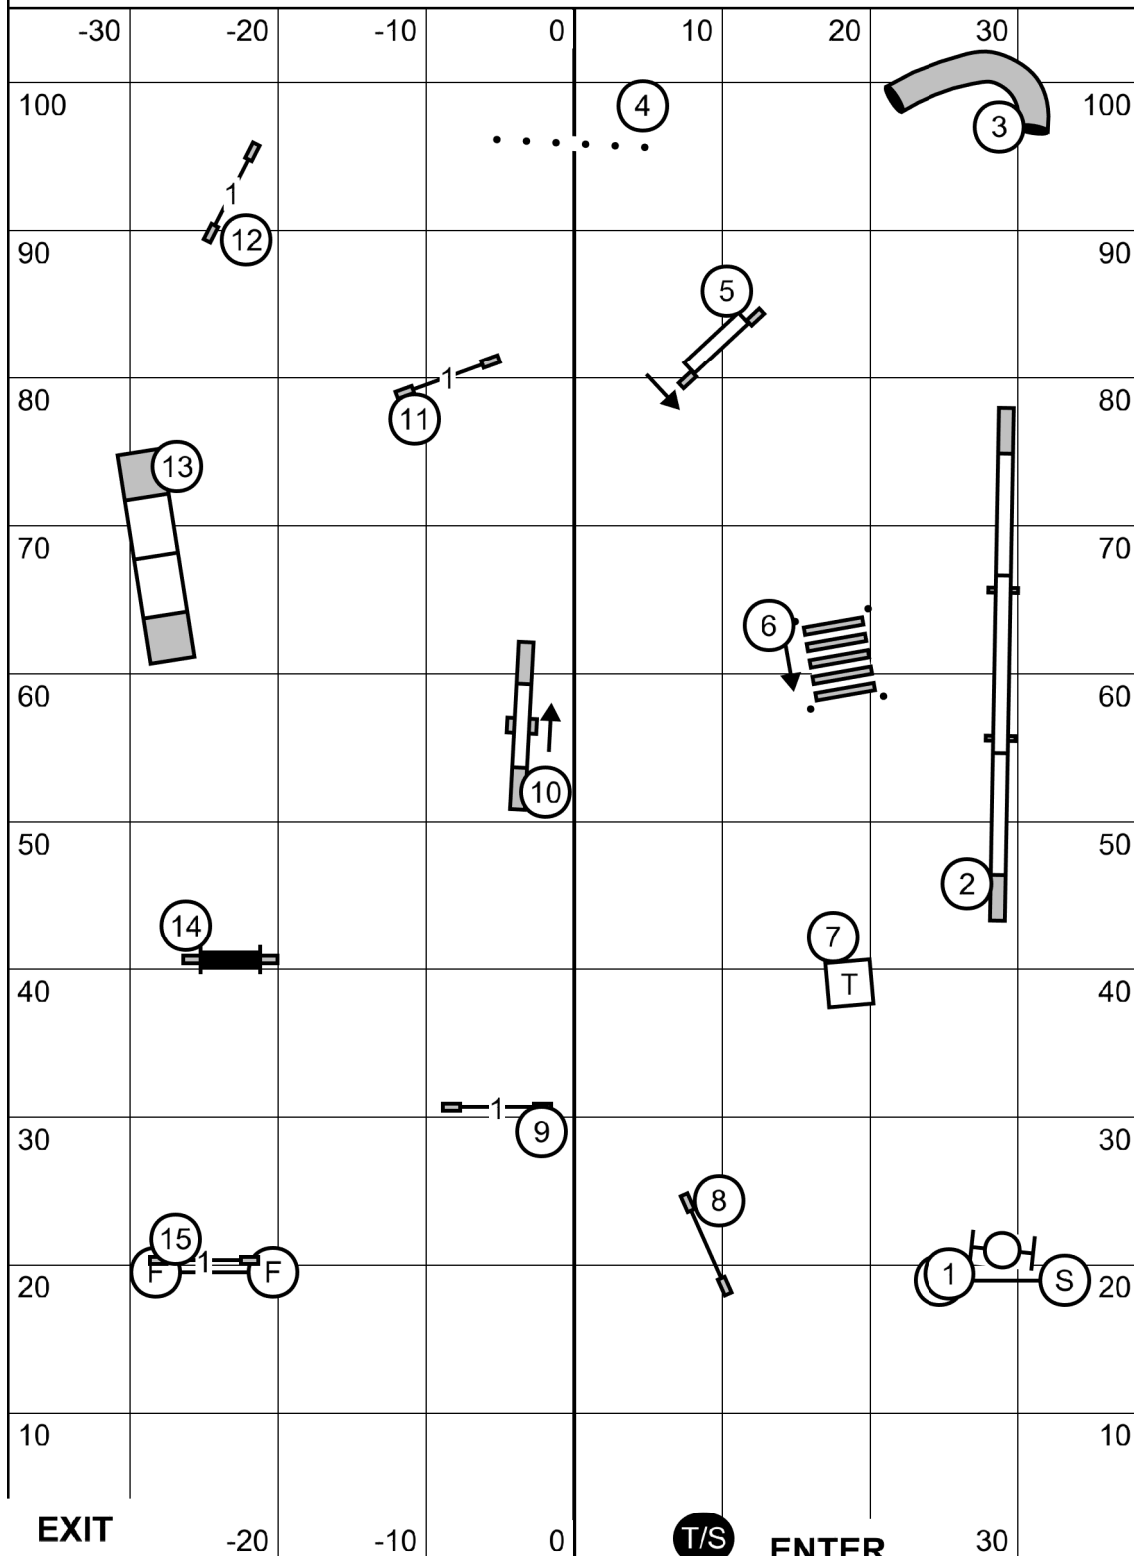

Mayflower Pembroke Welsh Corgi Club
 Agility Trial - American K9 Country
 Amherst, New Hampshire
 Saturday, October 19, 2024

Premier Standard
 Ring: 76.5' X 105'
 Indoors on Turf

Judge: Candy Nettles

Please enter when the dog in the ring is at # 18

Mayflower Pembroke Welsh Corgi Club
 Agility Trial - American K9 Country
 Amherst, New Hampshire
 Saturday, October 19, 2024

Open Standard
 Ring: 76.5' X 105'
 Indoors on Turf

Judge: Candy Nettles

Please enter when the dog in the ring is at # 18

Mayflower Pembroke Welsh Corgi Club
 Agility Trial - American K9 Country
 Amherst, New Hampshire
 Saturday, October 19, 2024

Novice Standard
 Ring: 76.5' X 105'
 Indoors on Turf

Judge: Candy Nettles

Please enter when the dog in the ring is at # 14

Mayflower Pembroke Welsh Corgi Club
 Agility Trial - American K9 Country
 Amherst, New Hampshire
 Saturday, October 19, 2024

Master Excellent JWW
 Ring: 76.5' X 105'
 Indoors on Turf

Judge: Candy Nettles