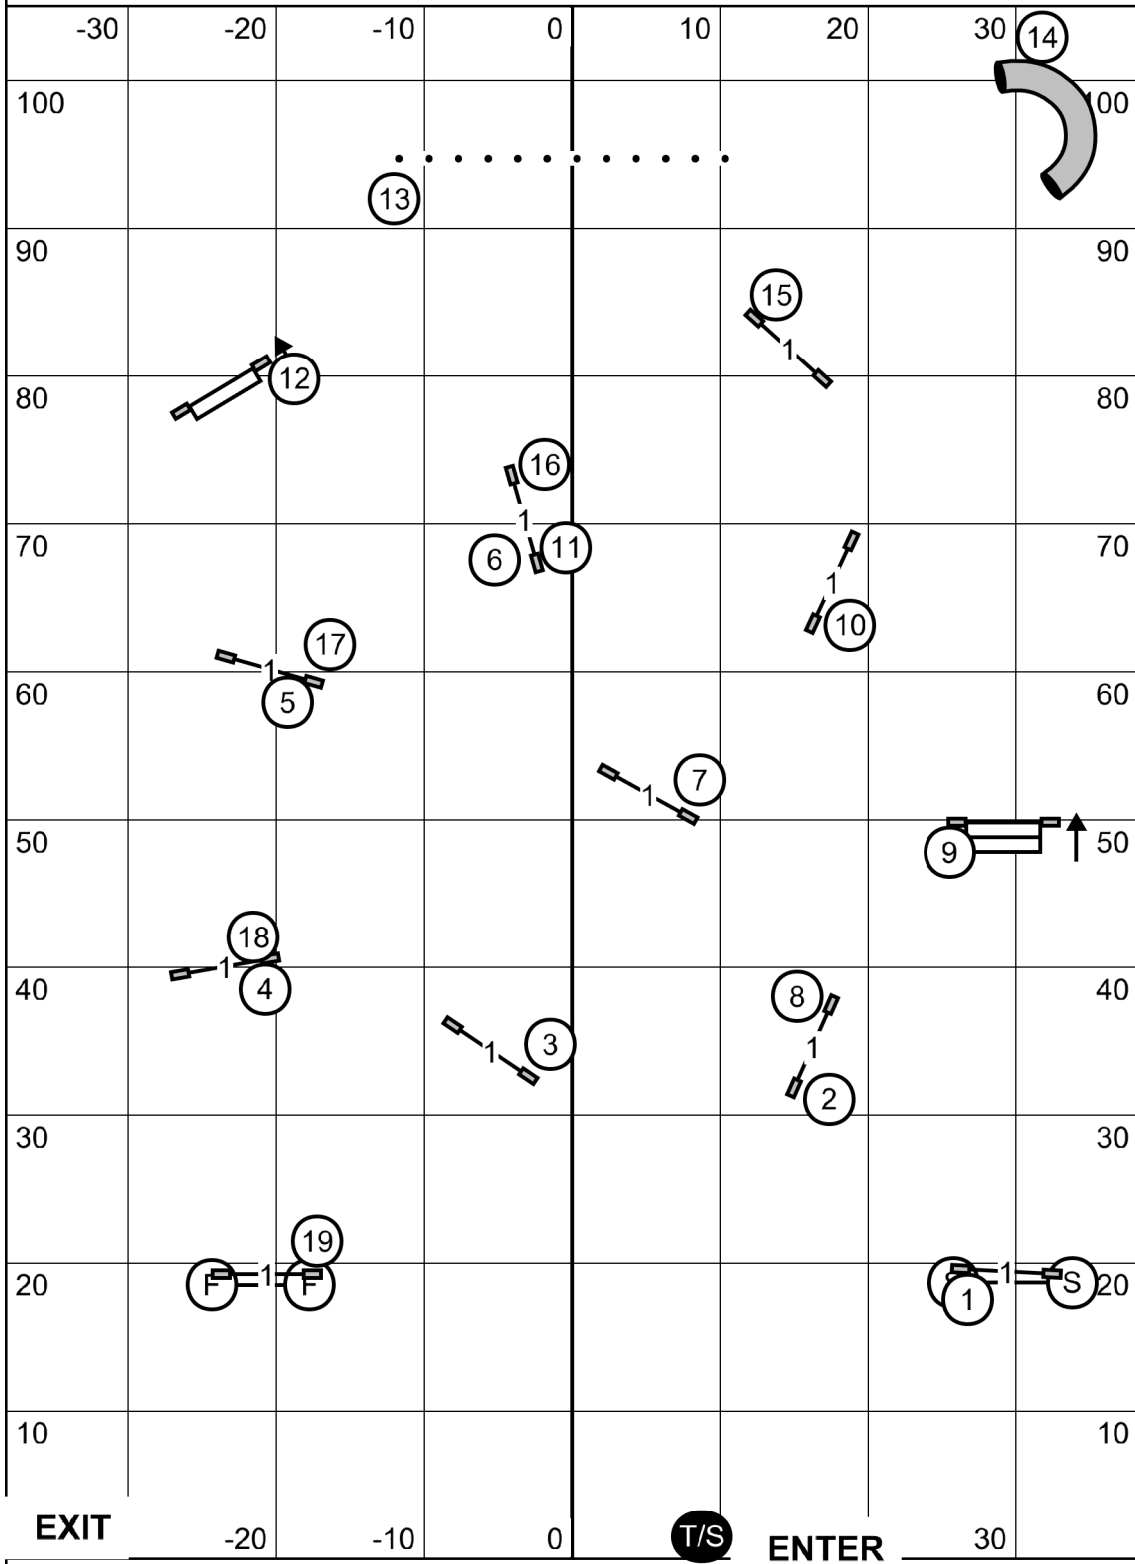

Mayflower Pembroke Welsh Corgi Club
 Agility Trial - American K9 Country
 Amherst, New Hampshire
 Saturday, October 19, 2024

Open Standard
 Ring: 76.5' X 105'
 Indoors on Turf

Judge: Candy Nettles

Please enter when the dog in the ring is at # 18

Mayflower Pembroke Welsh Corgi Club
 Agility Trial - American K9 Country
 Amherst, New Hampshire
 Saturday, October 19, 2024

Novice Standard
 Ring: 76.5' X 105'
 Indoors on Turf

Judge: Candy Nettles

Please enter when the dog in the ring is at # 14

Mayflower Pembroke Welsh Corgi Club
 Agility Trial - American K9 Country
 Amherst, New Hampshire
 Saturday, October 19, 2024

Master Excellent JWW
 Ring: 76.5' X 105'
 Indoors on Turf

Judge: Candy Nettles

Please enter when the dog in the ring is at # 17

Mayflower Pembroke Welsh Corgi Club
 Agility Trial - American K9 Country
 Amherst, New Hampshire
 Saturday, October 19, 2024

Open JWW
 Ring: 76.5' X 105'
 Indoors on Turf