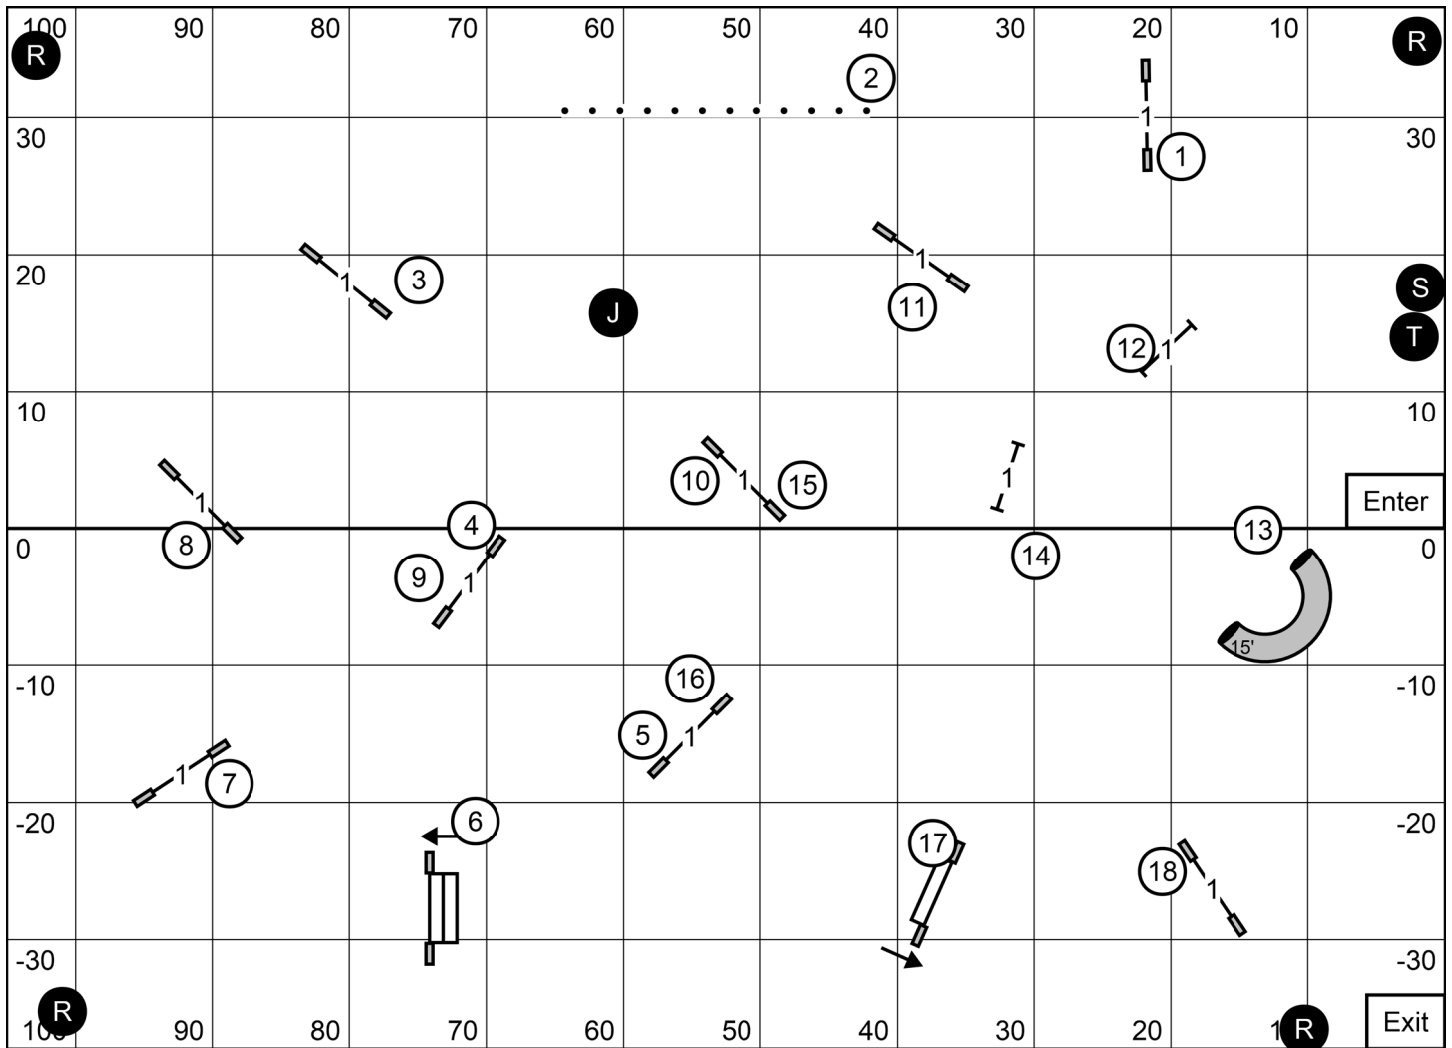

Excellent/Master JWW
Icelandic Sheepdog Association of America
Oct 25, 2024 (Friday)
Judge: Peter Liu (Miami, FL)