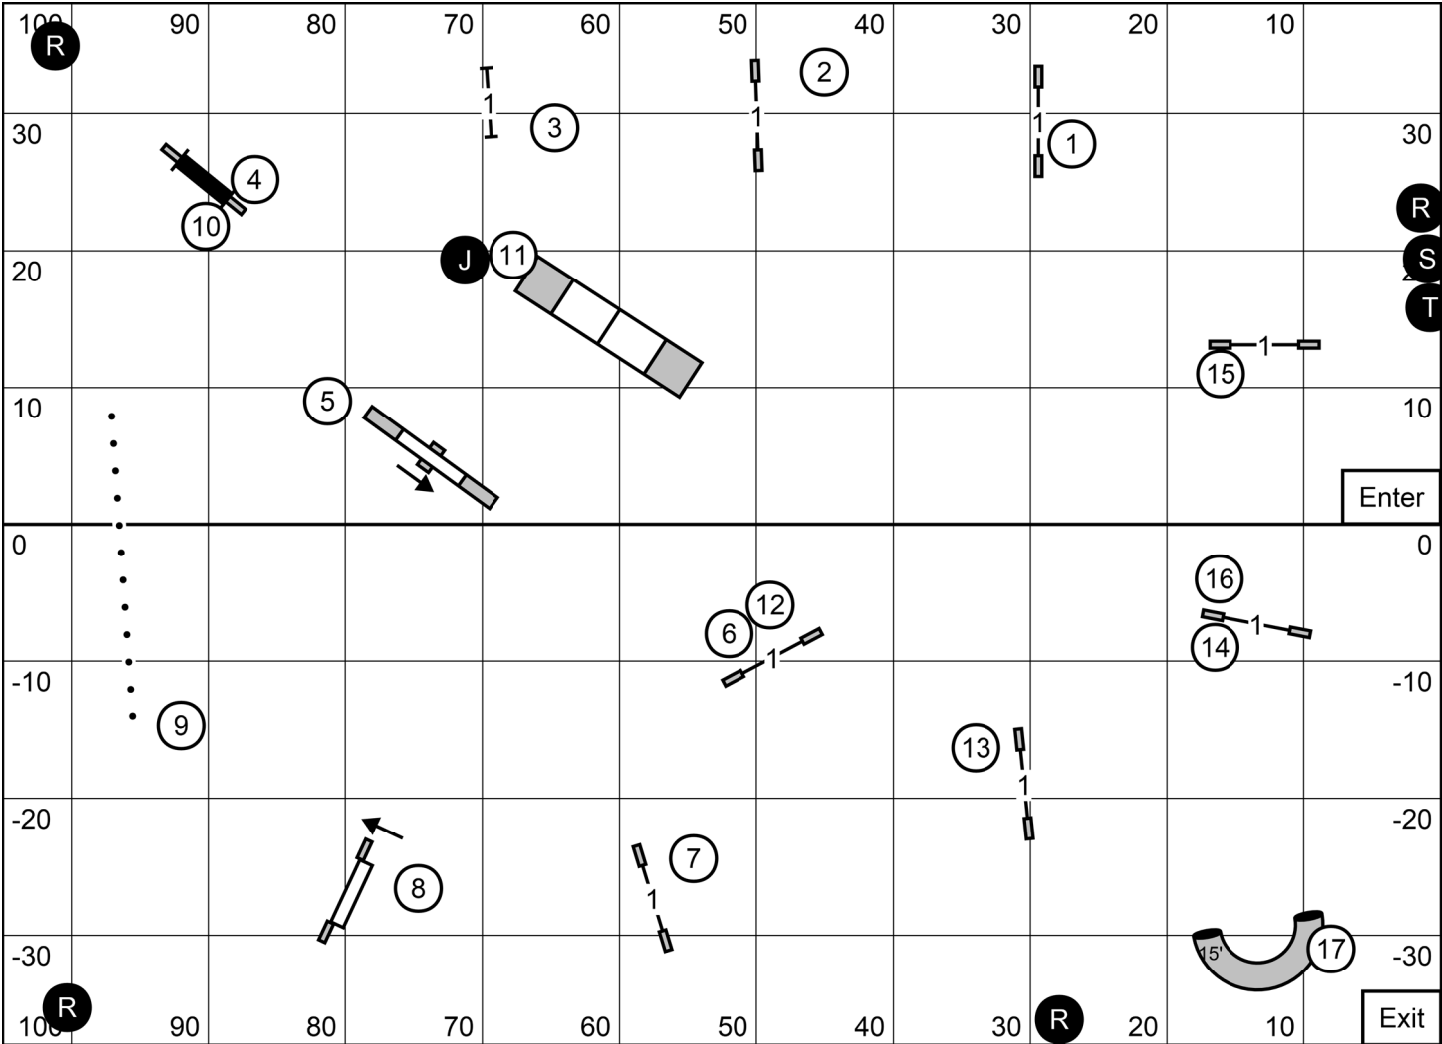

Send Bonus:

- E/M: 7-2-6
- O: 5-10 or 10-5 in flow
- N: 5-10 or 10-5 in flow

F.A.S.T. (All Levels)
 Icelandic Sheepdog Association of America
 Oct 25, 2024 (Friday)
 Judge: Peter Liu (Miami, FL)

Excellent/Master Standard
 Icelandic Sheepdog Association of America
 Oct 25, 2024 (Friday)
 Judge: Peter Liu (Miami, FL)