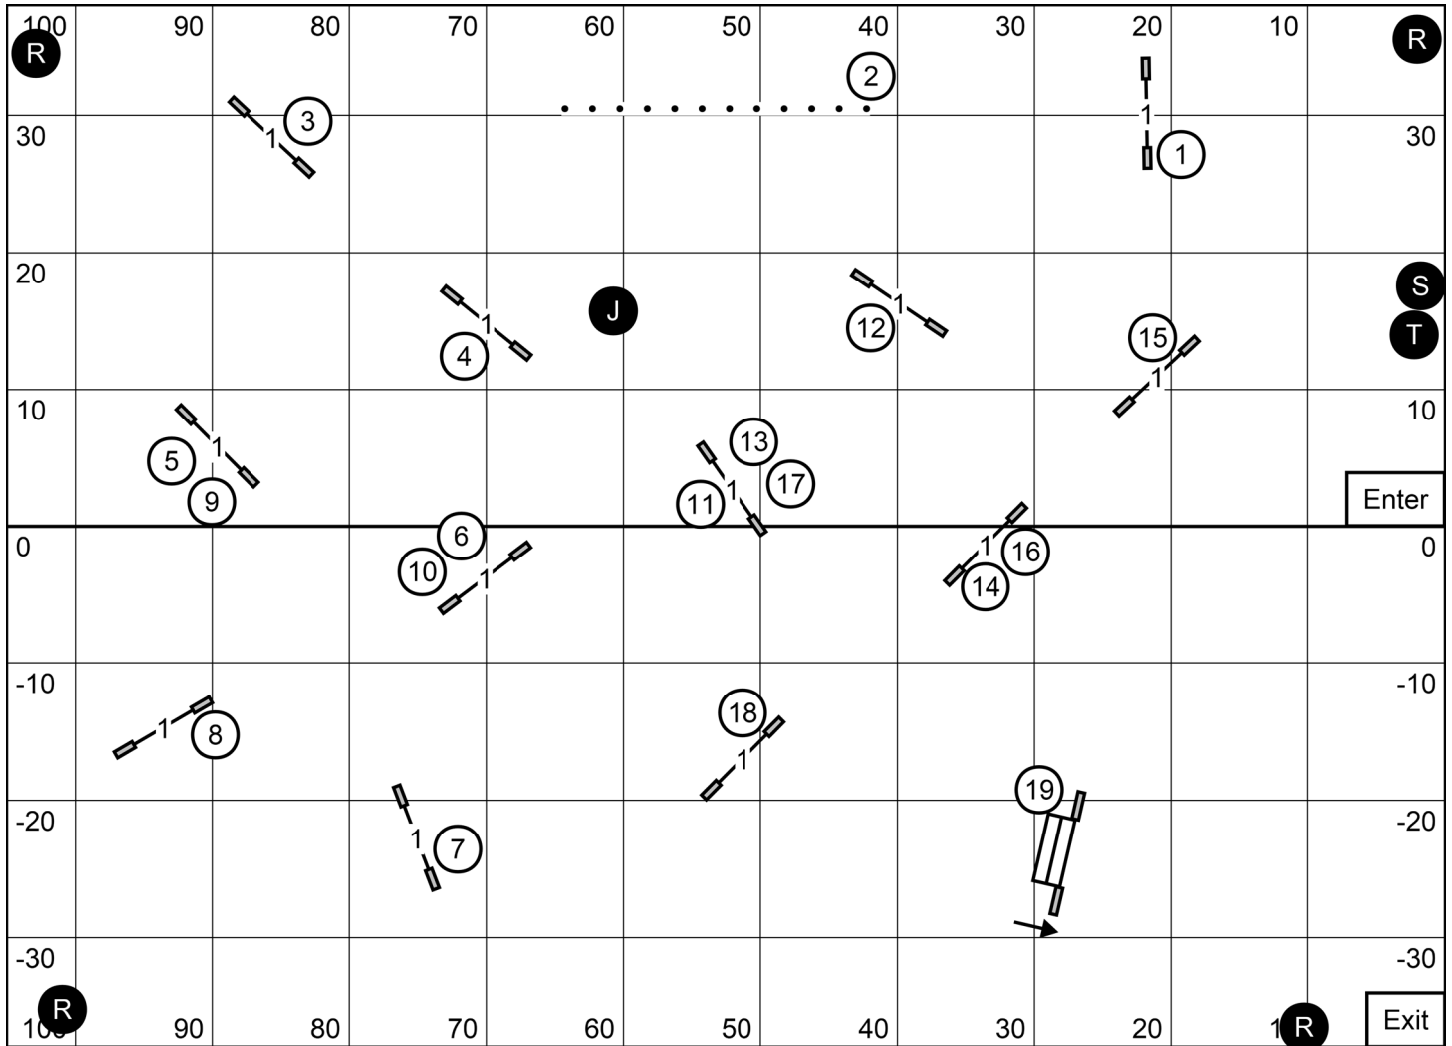

Premier JWW
Icelandic Sheepdog Association of America
Oct 25, 2024 (Friday)
Judge: Peter Liu (Miami, FL)