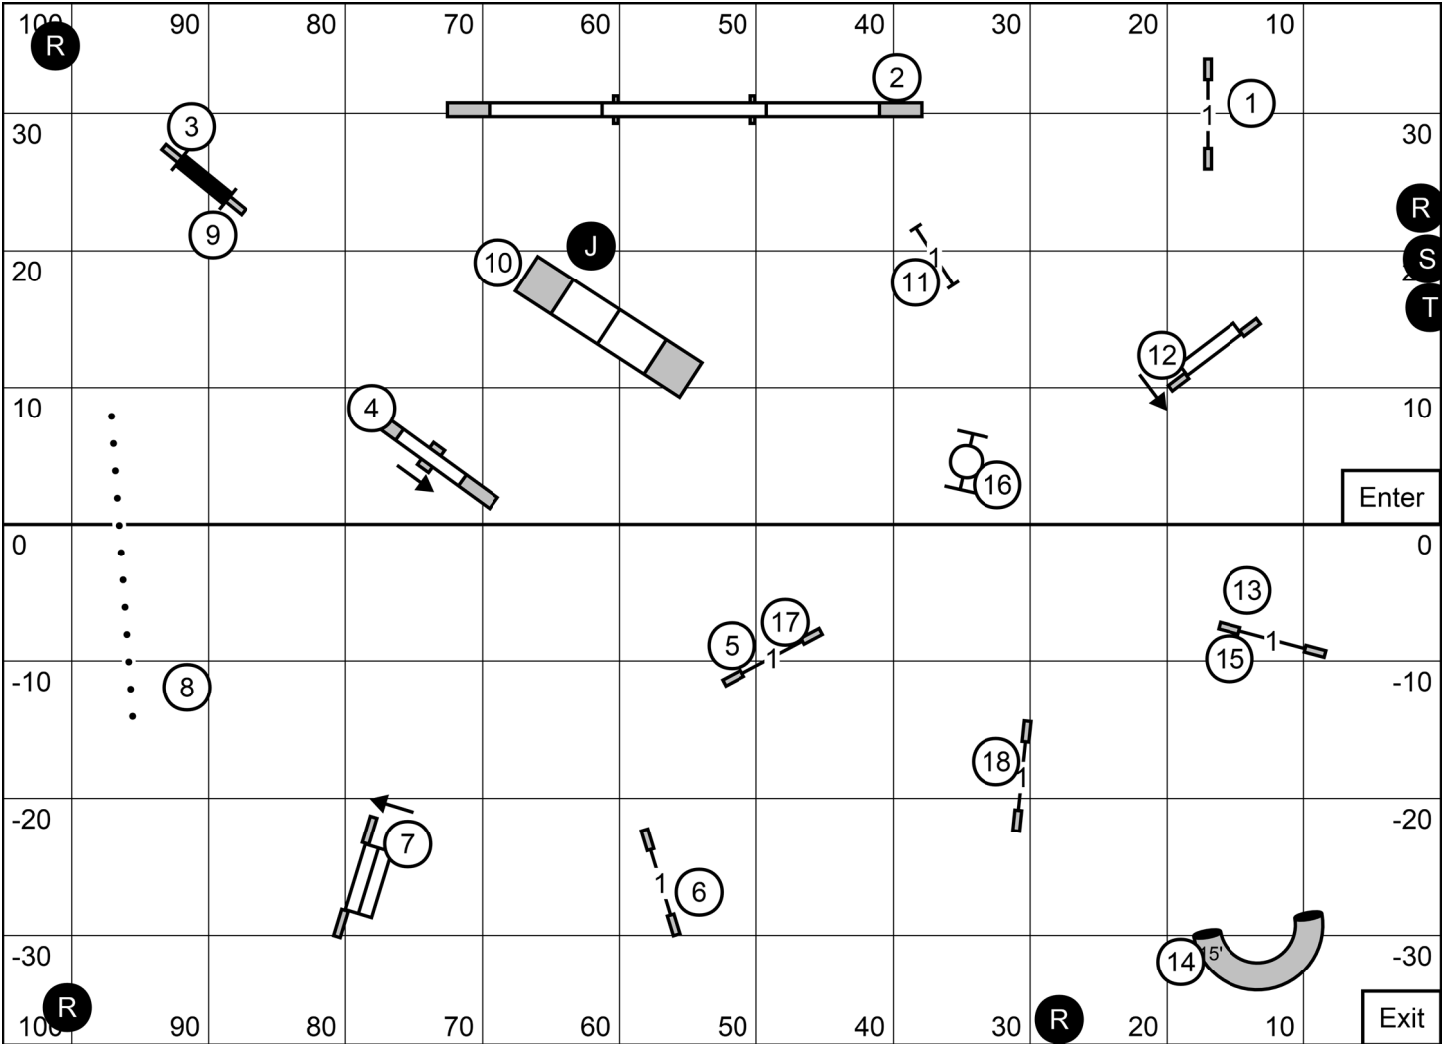

Send Bonus:

- E/M: 7-2-6
- O: 5-10 or 10-5 in flow
- N: 5-10 or 10-5 in flow

F.A.S.T. (All Levels)
 Icelandic Sheepdog Association of America
 Oct 25, 2024 (Friday)
 Judge: Peter Liu (Miami, FL)

Excellent/Master Standard
 Icelandic Sheepdog Association of America
 Oct 25, 2024 (Friday)
 Judge: Peter Liu (Miami, FL)