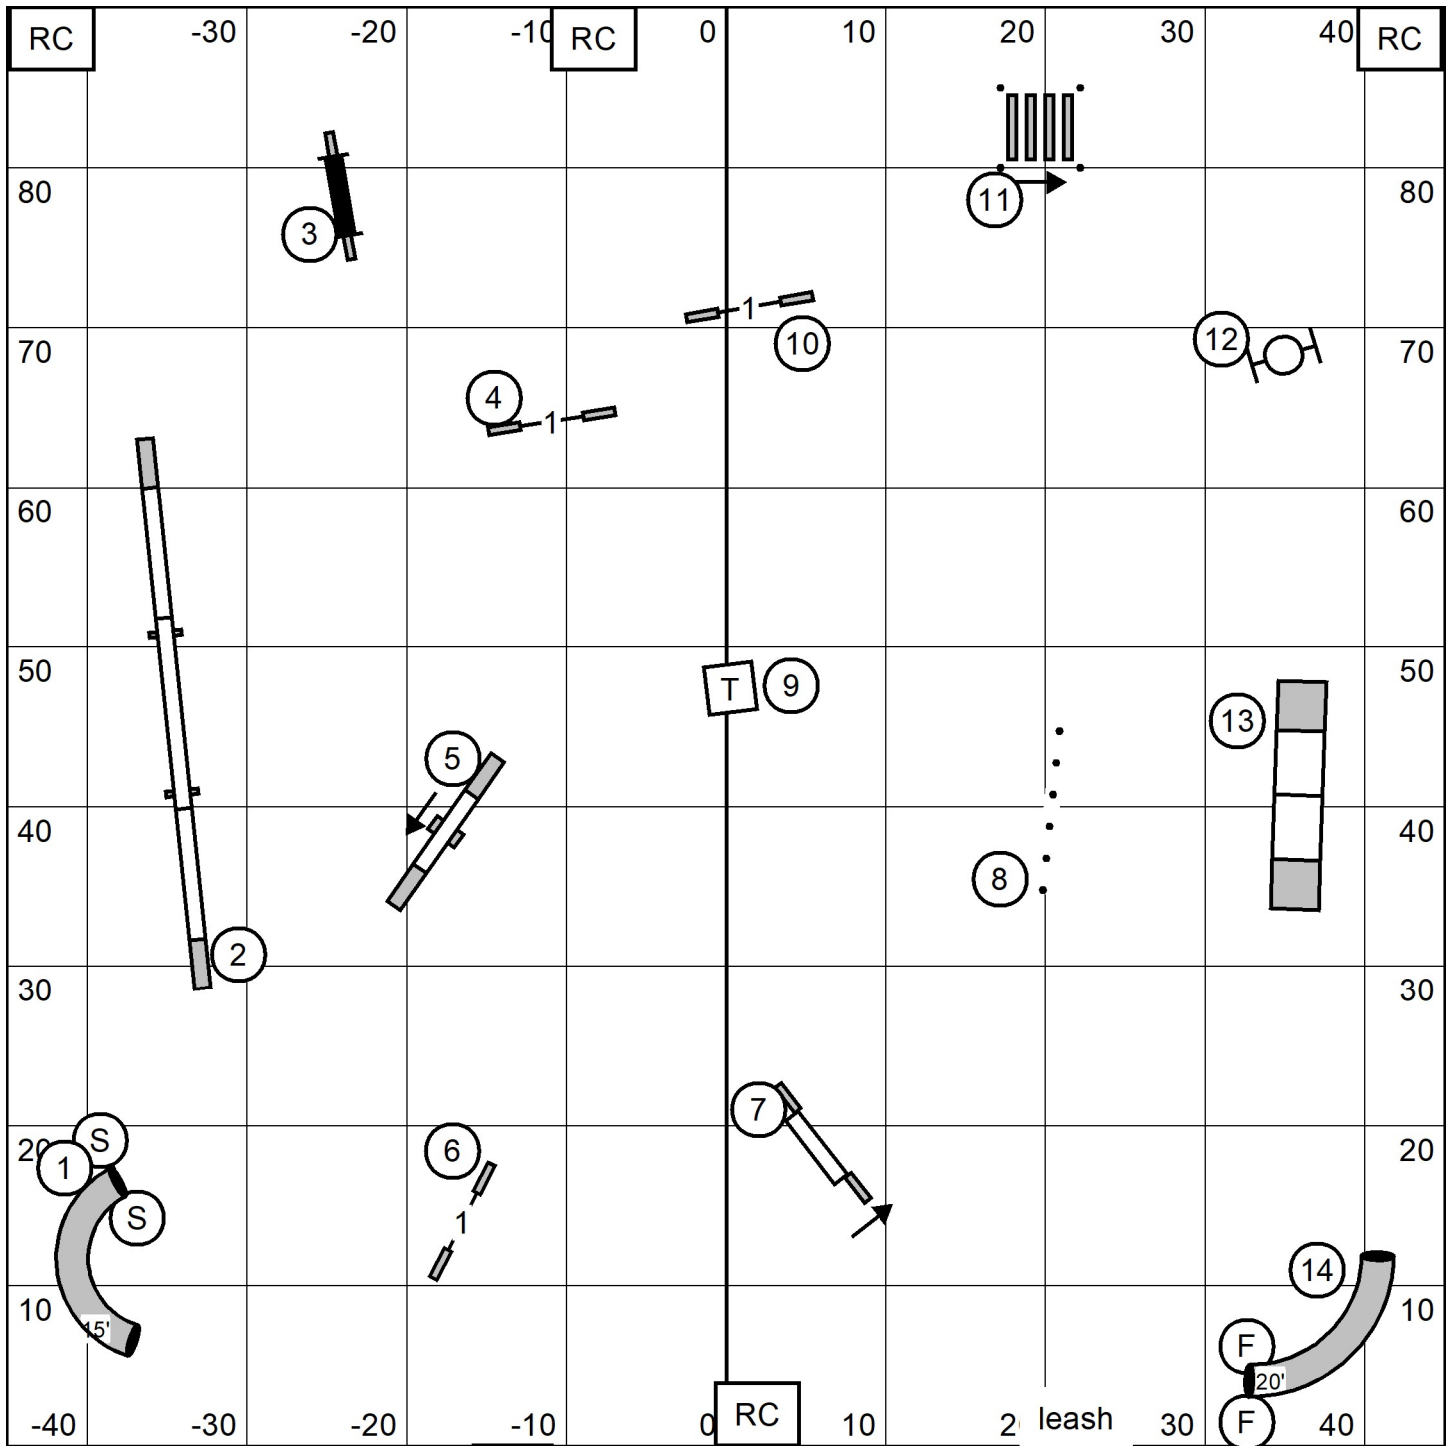

OPEN STANDARD
 TRI STATE SHETLAND SHEEPDOG CLUB
 Judge Sherry Spivey
 Friday October 25, 2024

NOVICE STANDARD
 TRI STATE SHETLAND SHEEPDOG CLUB
 Judge Sherry Spivey
 Friday October 25, 2024

Entrance

TS

Exit