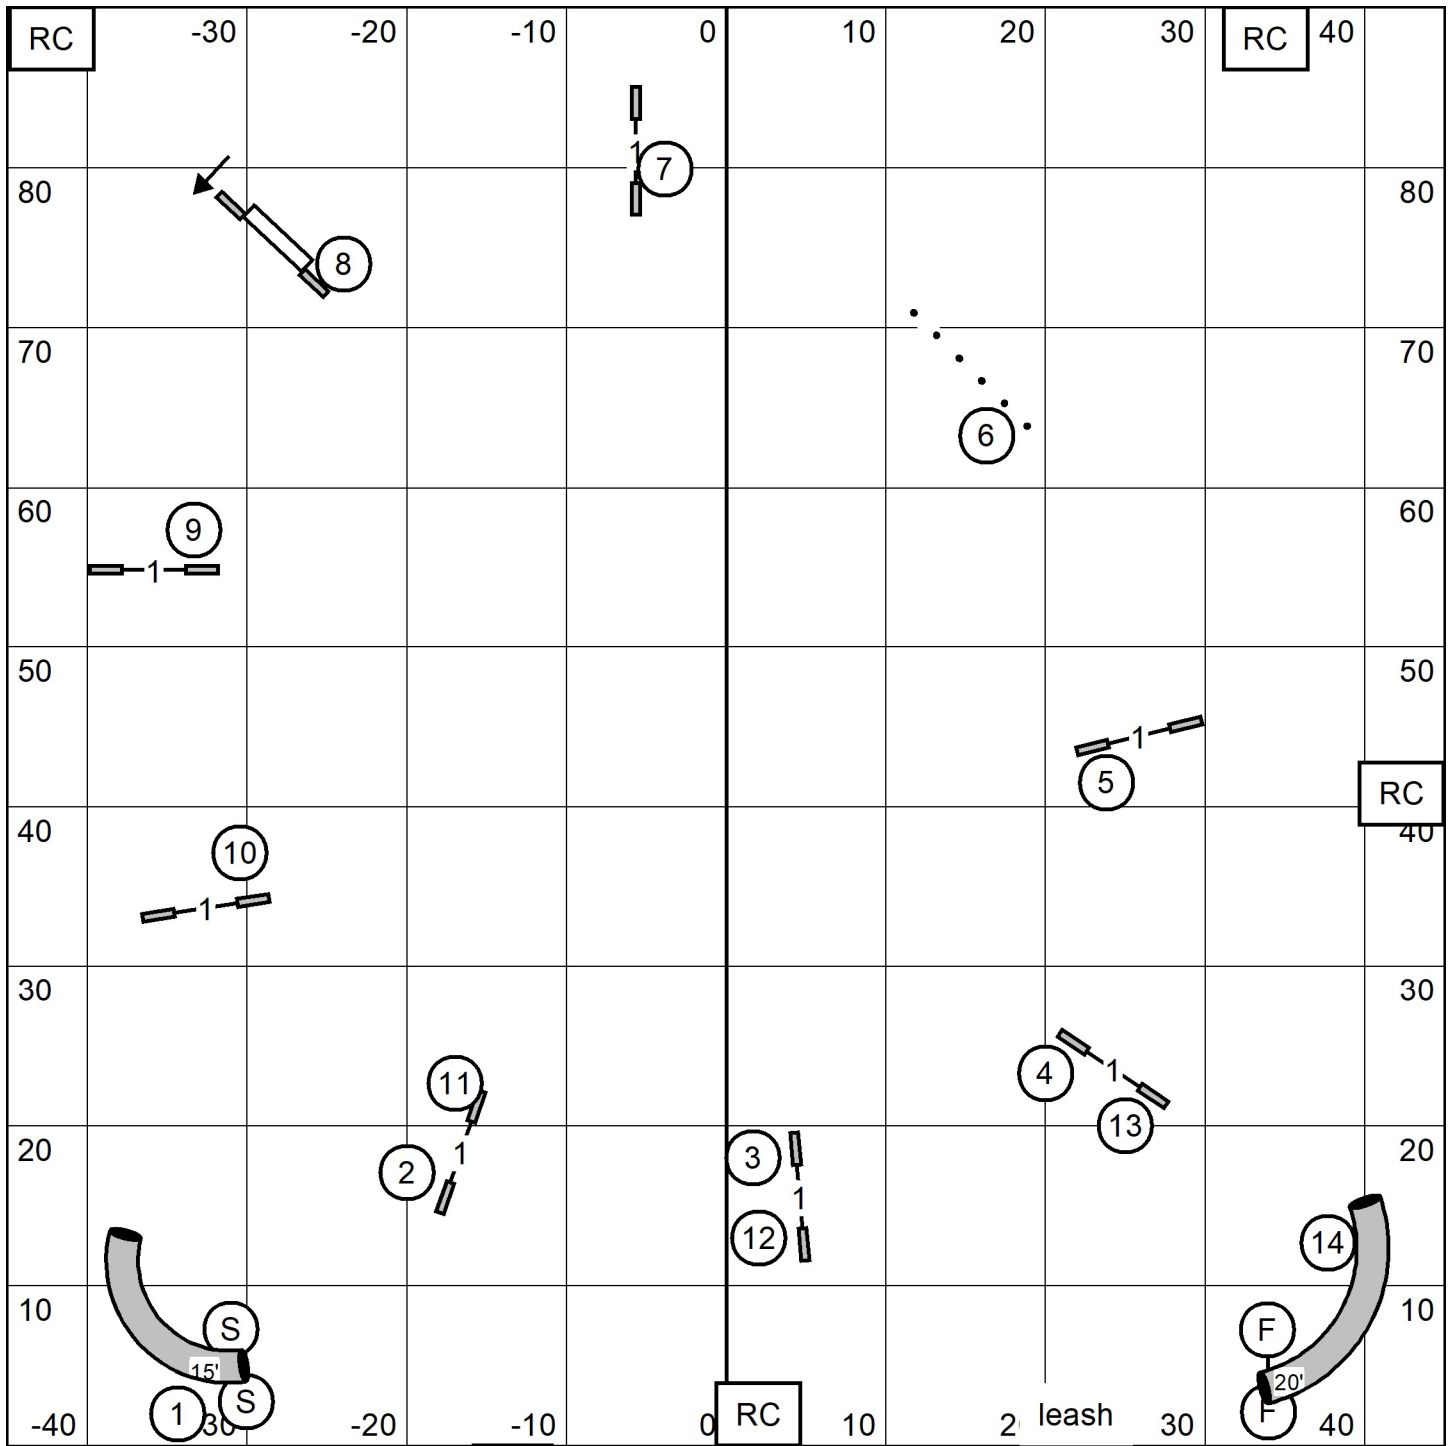

Entrance

TS

Exit

NOVICE JWW

TRI STATE SHETLAND SHEEPDOG CLUB

Judge Sherry Spivey

Friday October 25, 2024