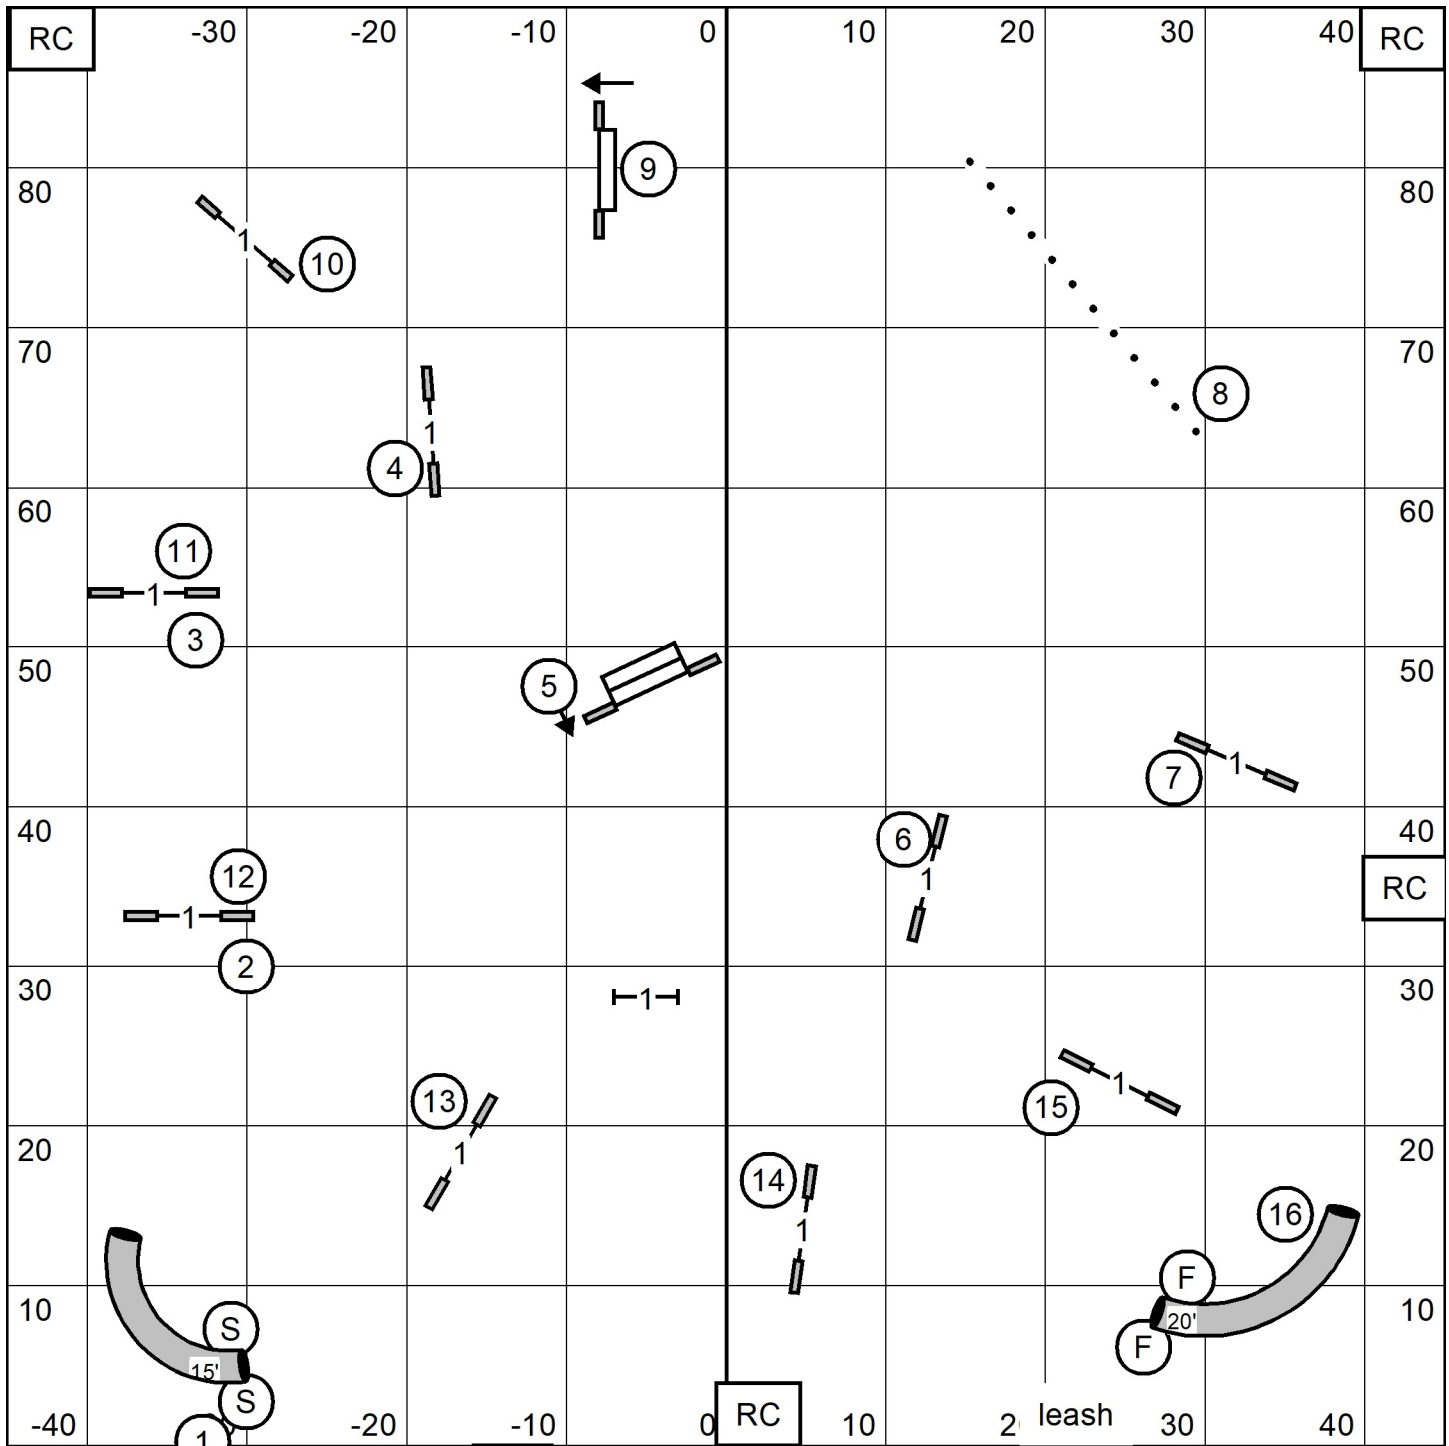

OPEN STANDARD
 TRI STATE SHETLAND SHEEPDOG CLUB
 Judge Sherry Spivey
 Friday October 25, 2024

NOVICE STANDARD
 TRI STATE SHETLAND SHEEPDOG CLUB
 Judge Sherry Spivey
 Friday October 25, 2024

Entrance

TS

Exit