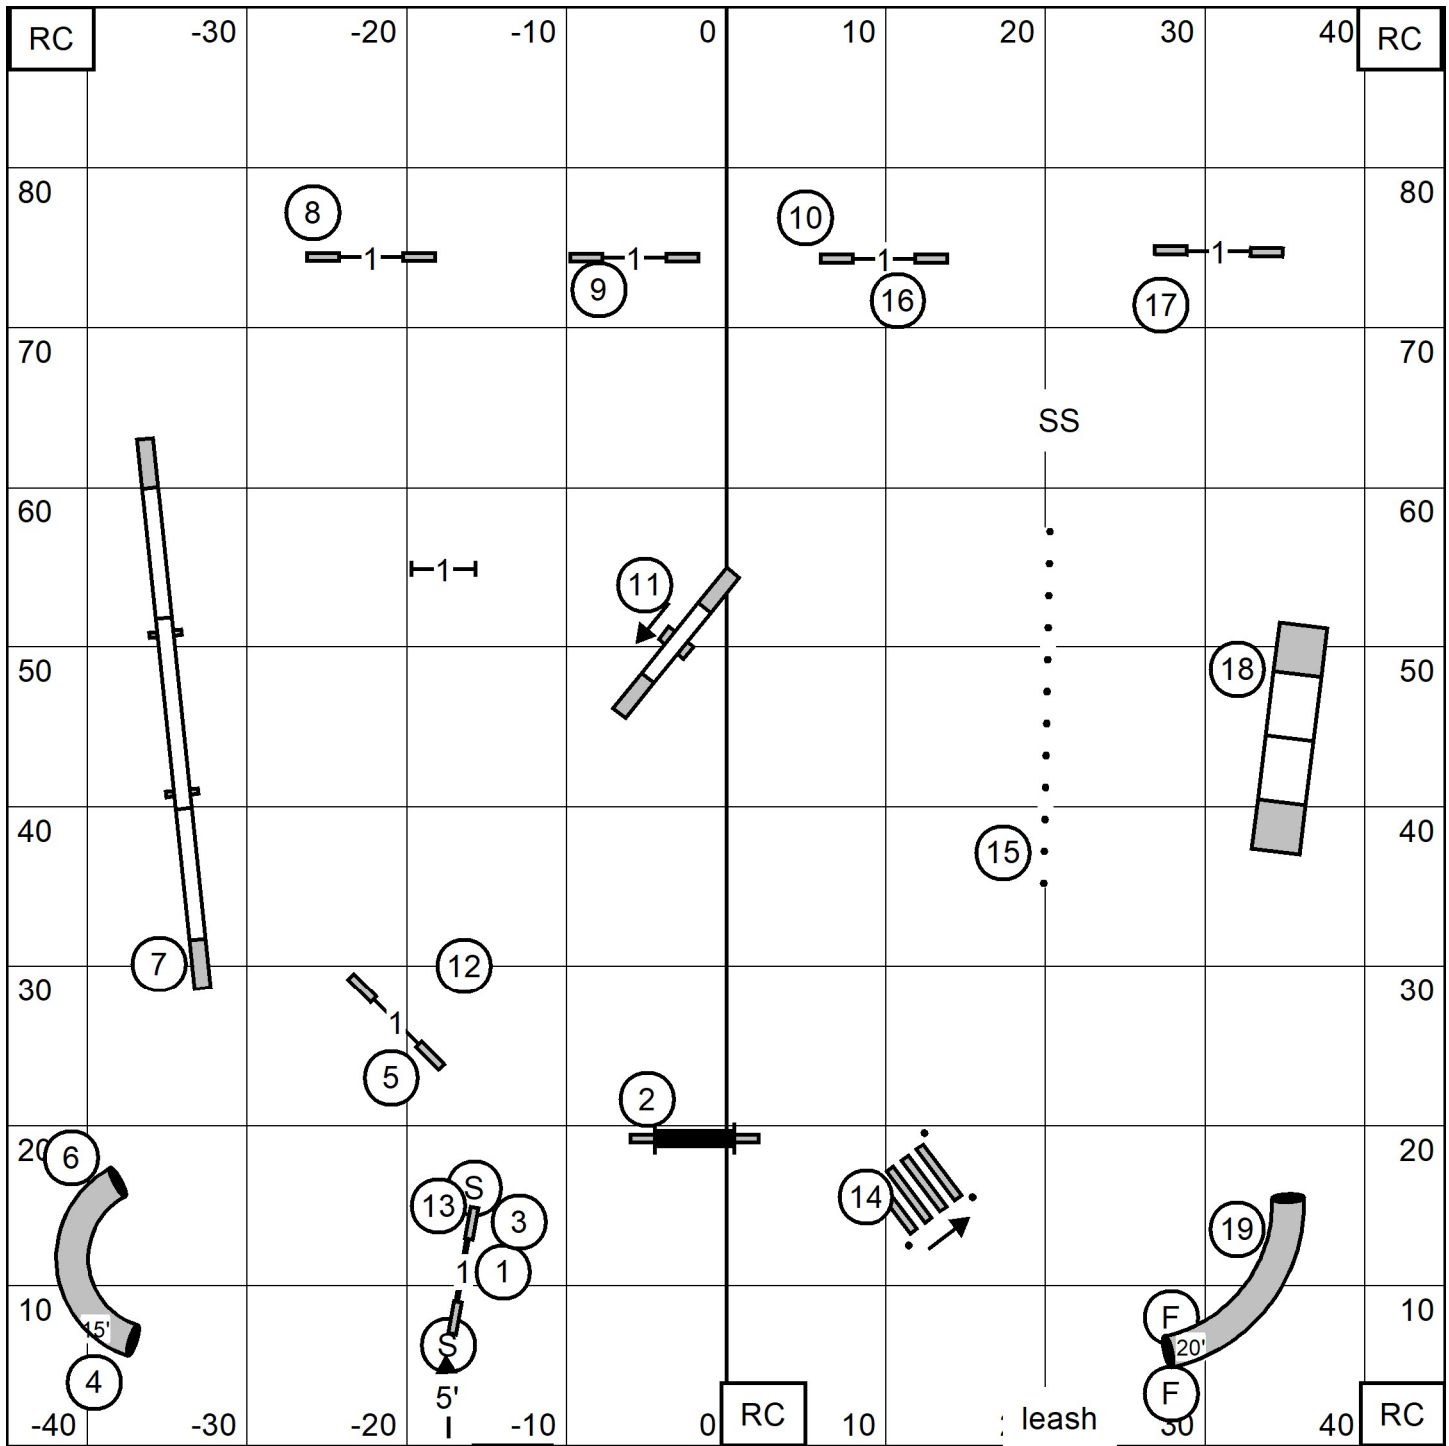

Entrance

TS

Exit

PREMIER STANDARD
TRI STATE SHETLAND SHEEPDOG CLUB
Judge Sherry Spivey
Friday October 25, 2024