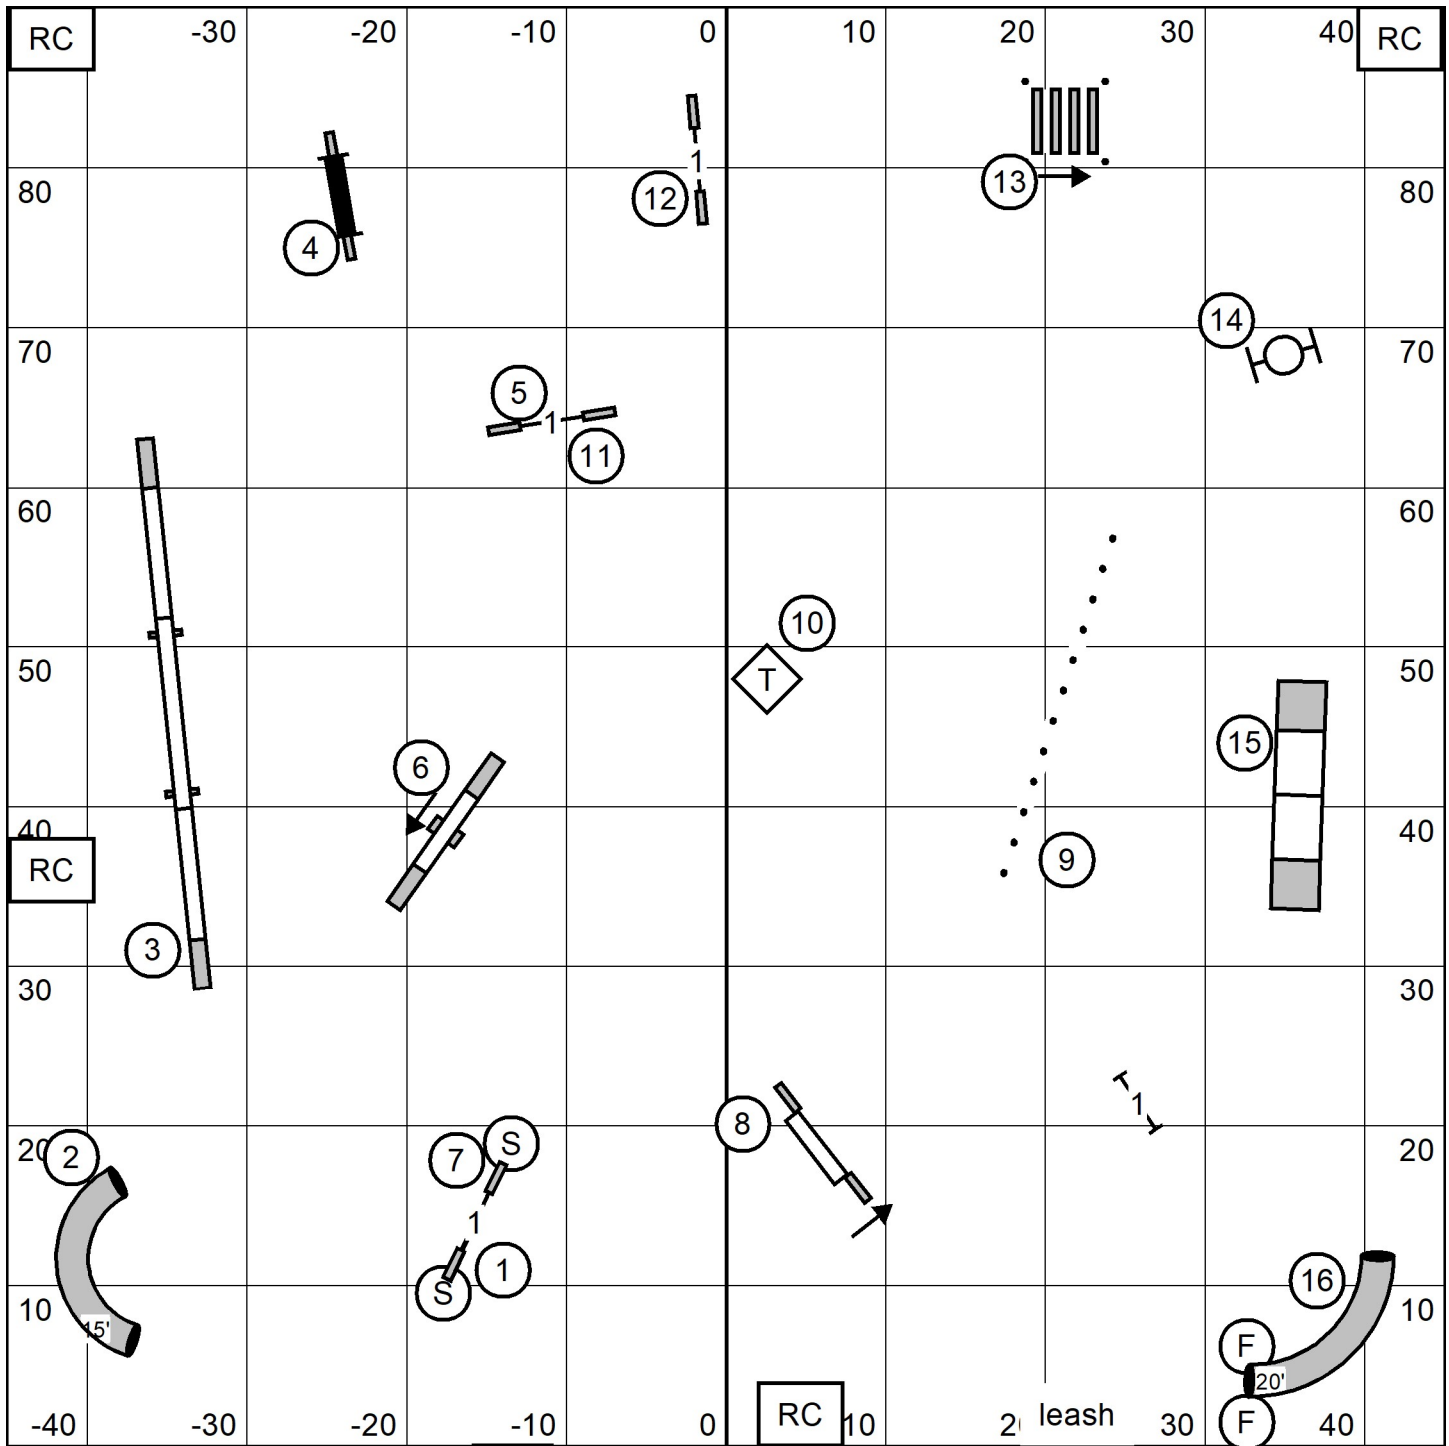

OPEN STANDARD
 TRI STATE SHETLAND SHEEPDOG CLUB
 Judge Sherry Spivey
 Friday October 25, 2024

NOVICE STANDARD
 TRI STATE SHETLAND SHEEPDOG CLUB
 Judge Sherry Spivey
 Friday October 25, 2024

Entrance

TS

Exit