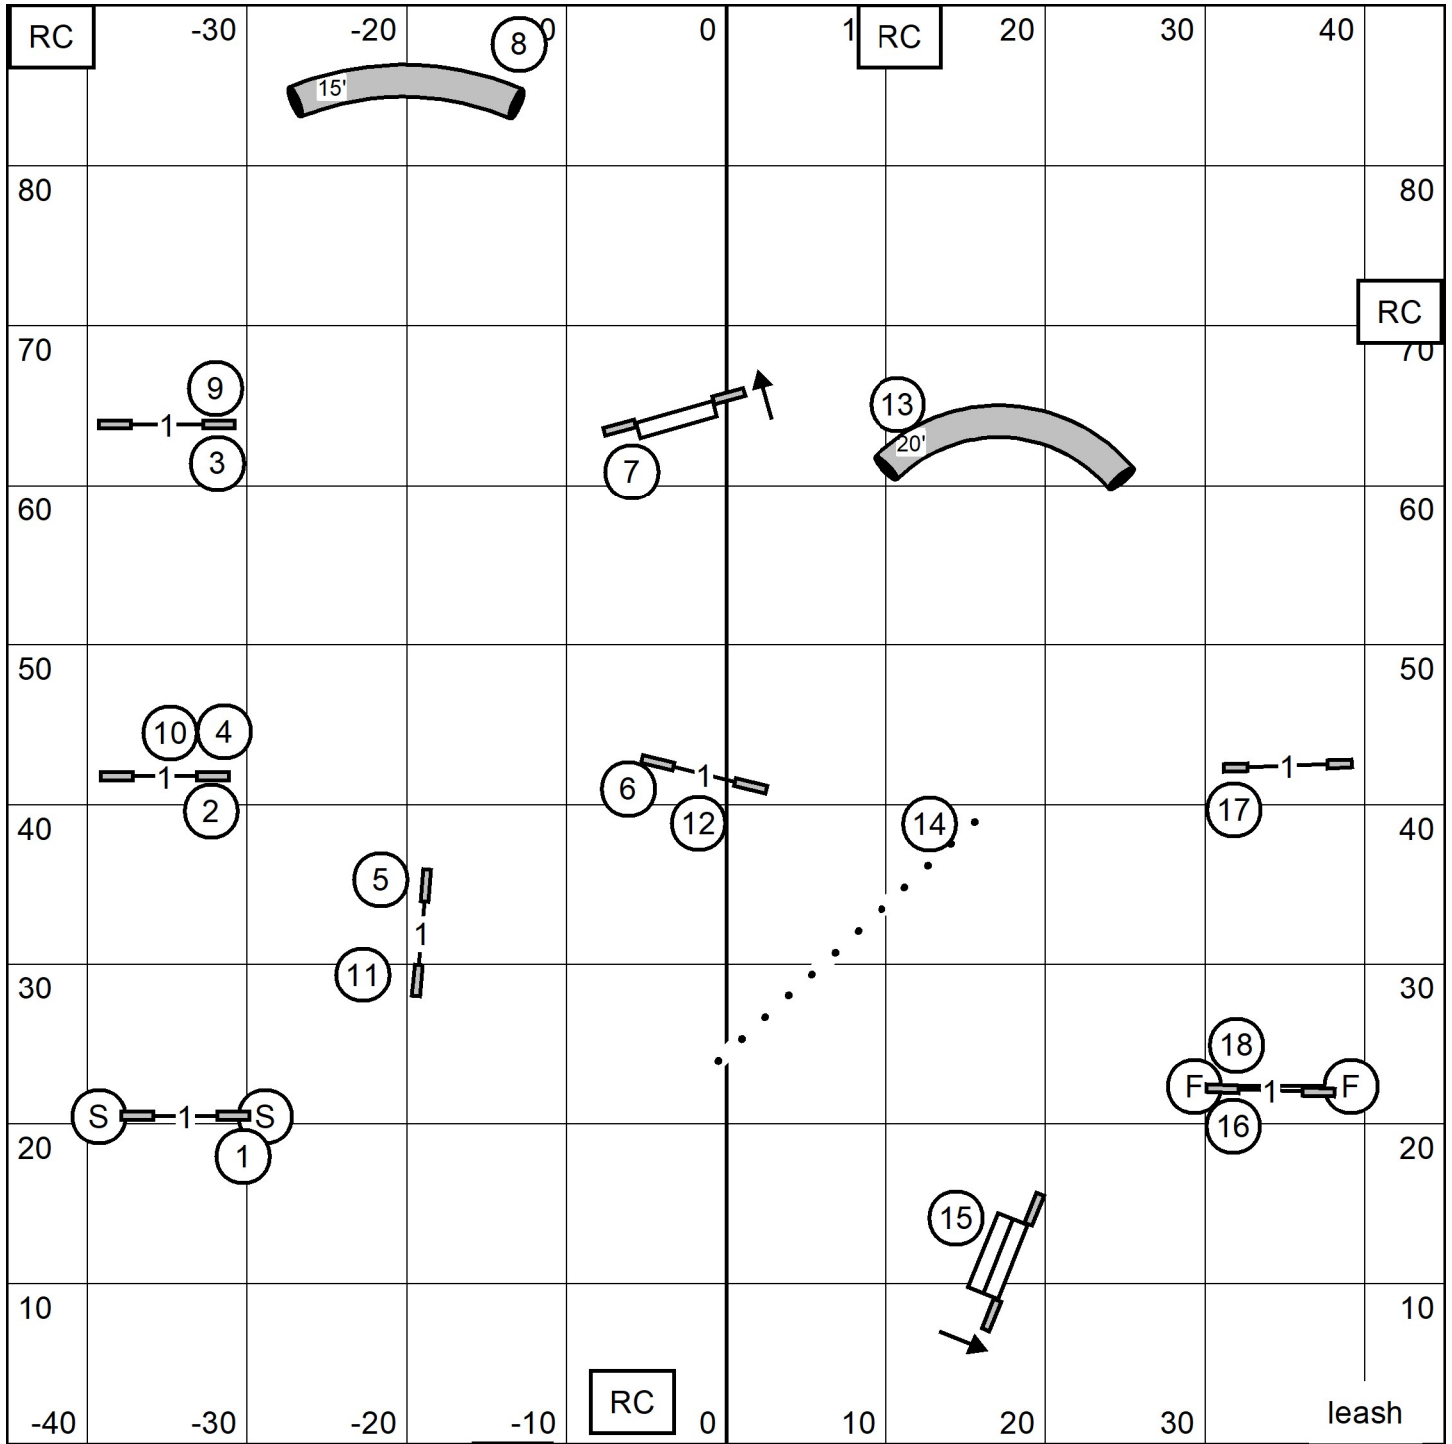

MASTER EXCELLENT JWW
TRI STATE SHETLAND SHEPDOG CLUB
Judge Sherry Spivey
Sunday October 27, 2024