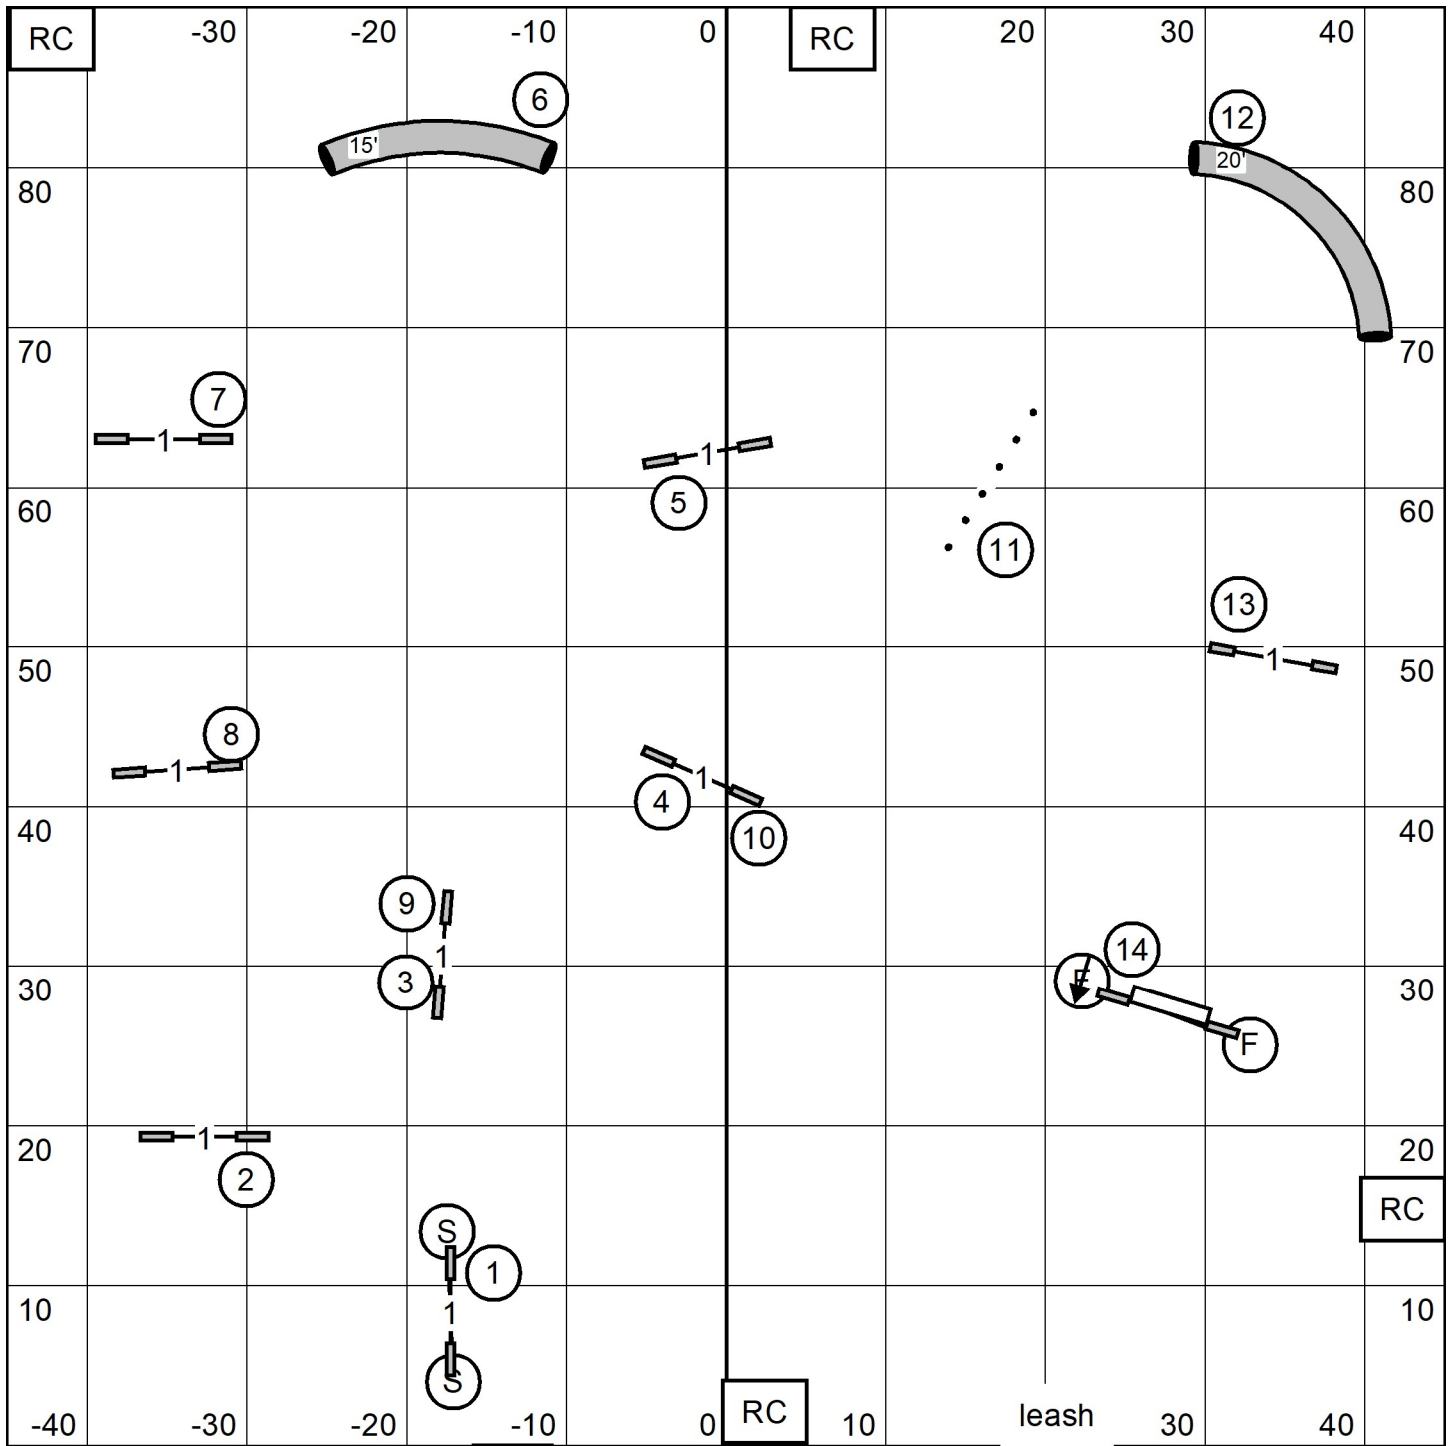

# OPEN STANDARD

TRI STATE SHETLAND SHEEPDOG CLUB

Judge Sherry Spivey

Sunday October 27, 2024

**NOVICE STANDARD**  
 TRI STATE SHETLAND SHEEPDOG CLUB  
 Judge Sherry Spivey  
 Sunday October 27, 2024

**OPEN JWW**  
 TRI STATE SHETLAND SHEEPDOG CLUB  
 Judge Sherry Spivey  
 Sunday October 27, 2024