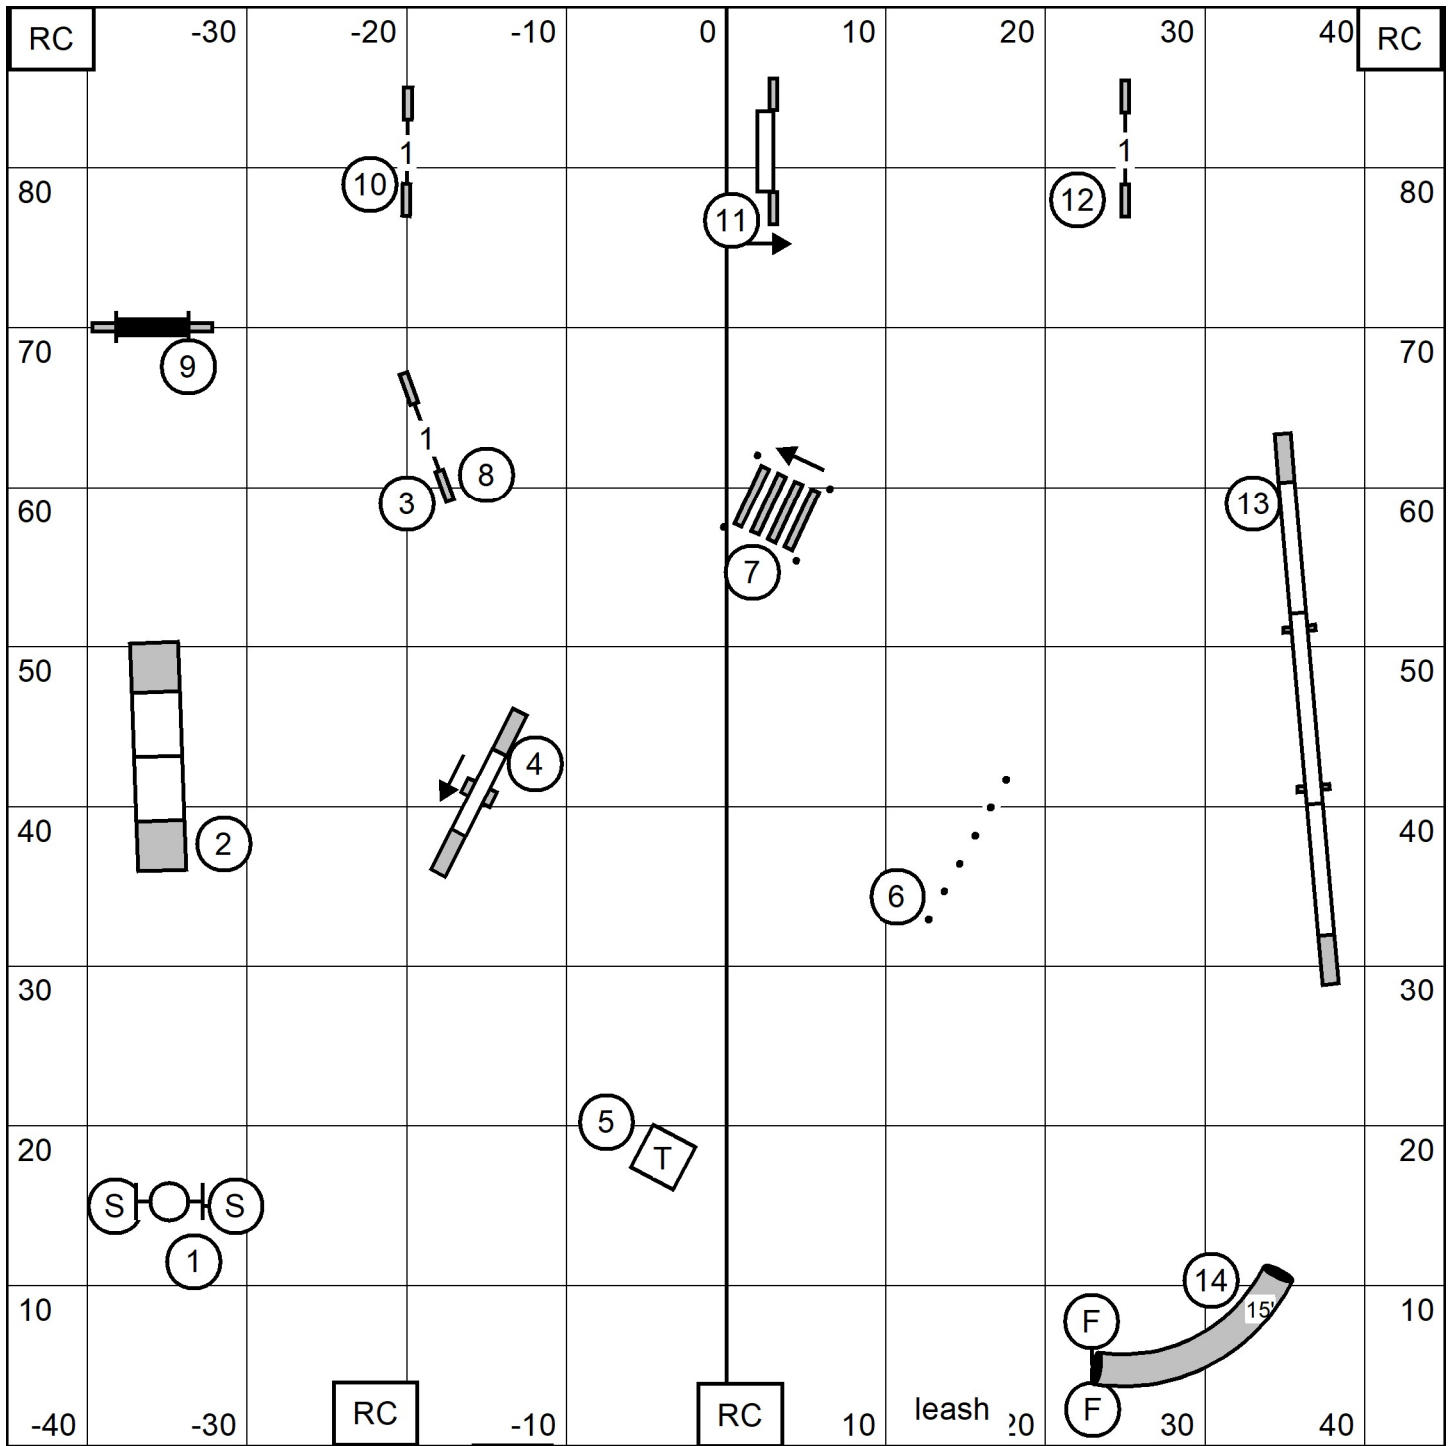

NOVICE STANDARD
TRI STATE SHETLAND SHEEPDOG CLUB
Judge Sherry Spivey
Sunday October 27, 2024