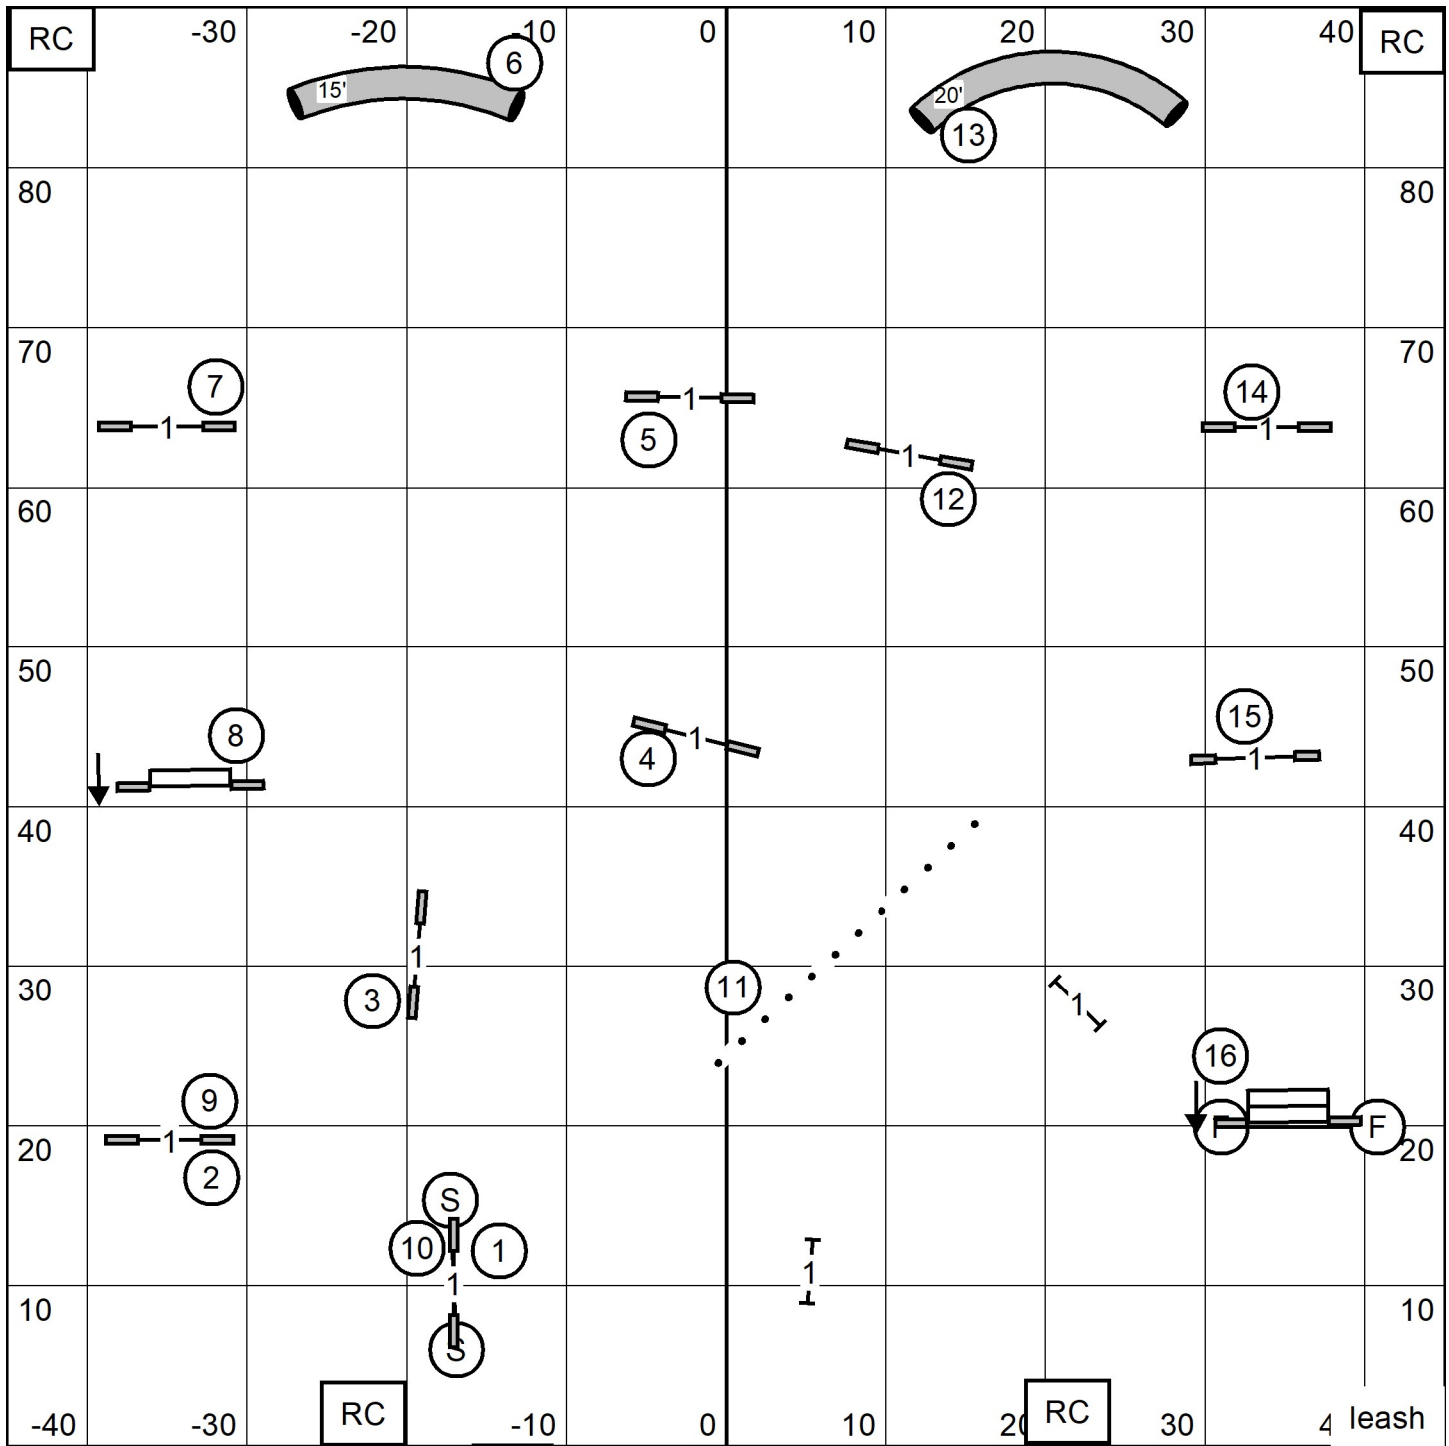

# OPEN STANDARD

TRI STATE SHETLAND SHEEPDOG CLUB

Judge Sherry Spivey

Sunday October 27, 2024

**NOVICE STANDARD**  
 TRI STATE SHETLAND SHEEPDOG CLUB  
 Judge Sherry Spivey  
 Sunday October 27, 2024

**OPEN JWW**  
 TRI STATE SHETLAND SHEEPDOG CLUB  
 Judge Sherry Spivey  
 Sunday October 27, 2024