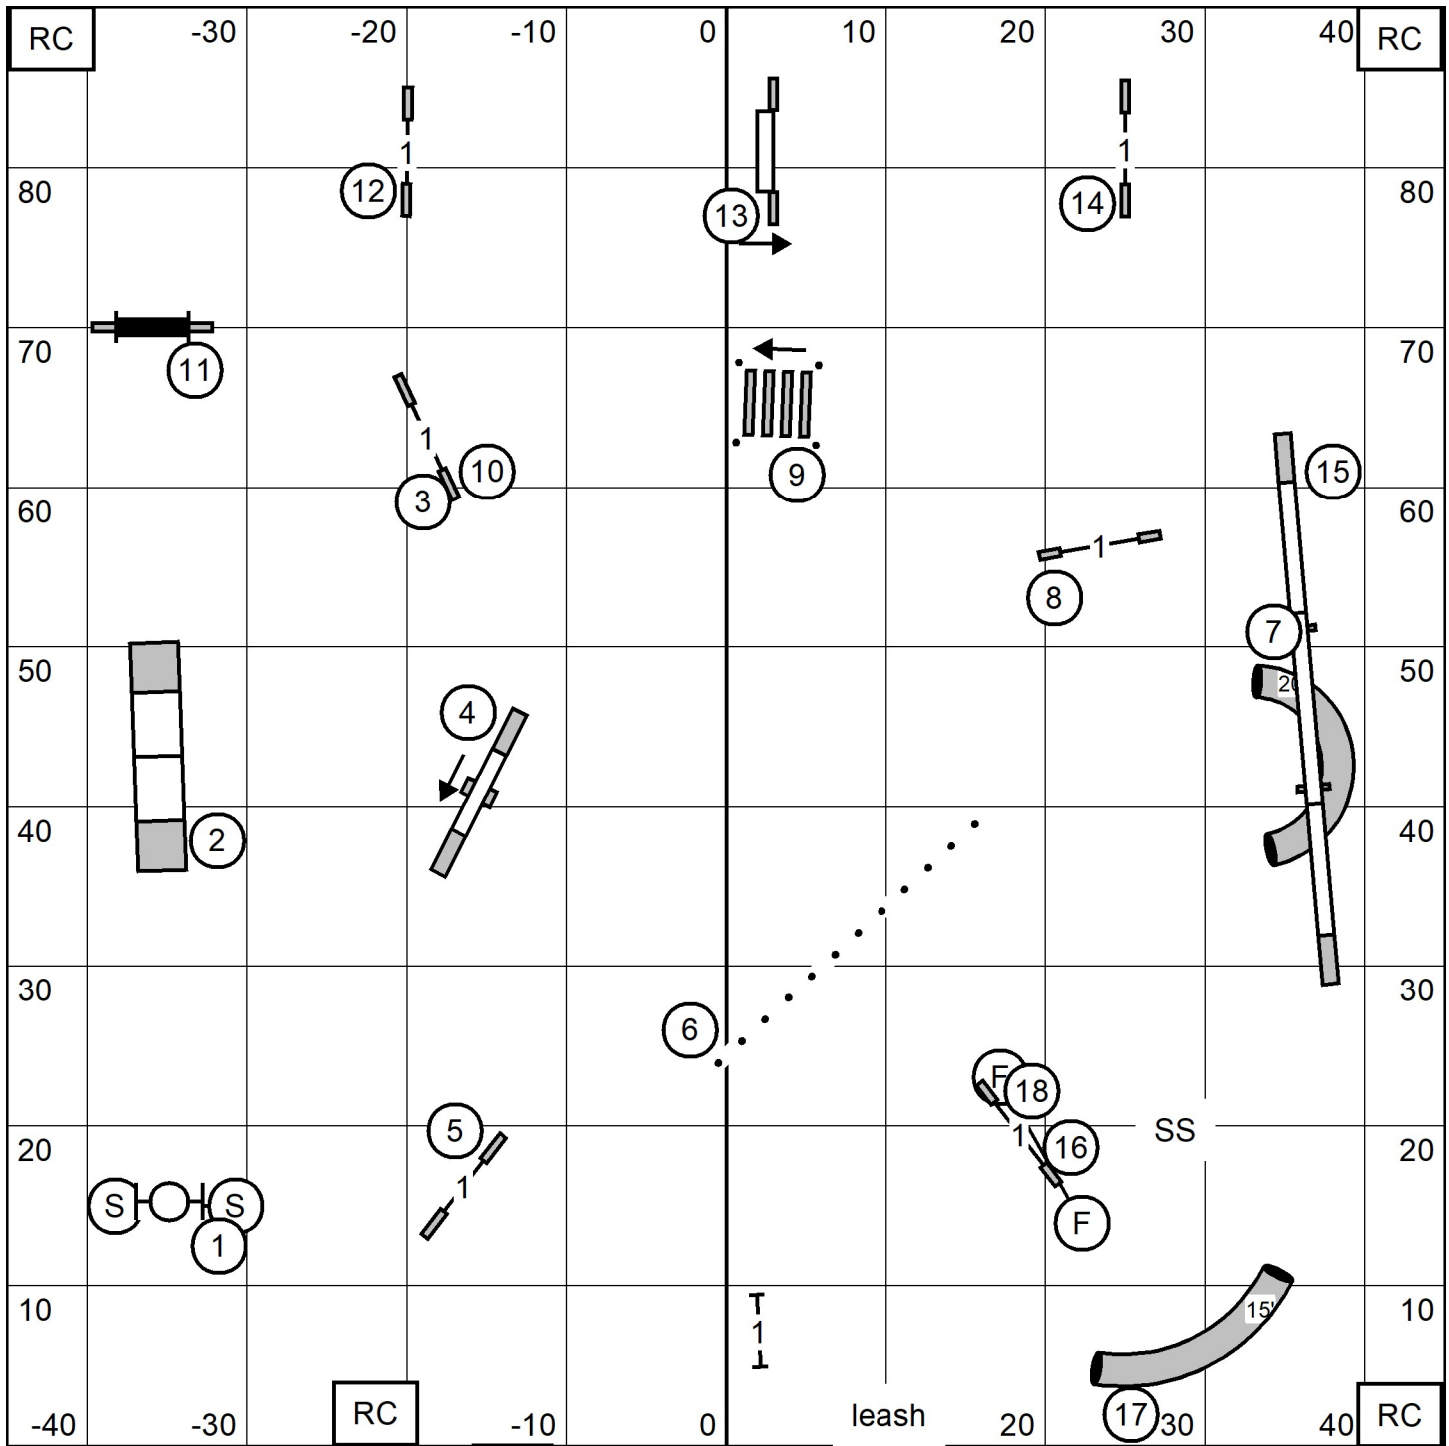

MASTER EXCELLENT STANDARD

TRI STATE SHETLAND SHEEPDOG CLUB

Judge Sherry Spivey

Sunday October 27, 2024