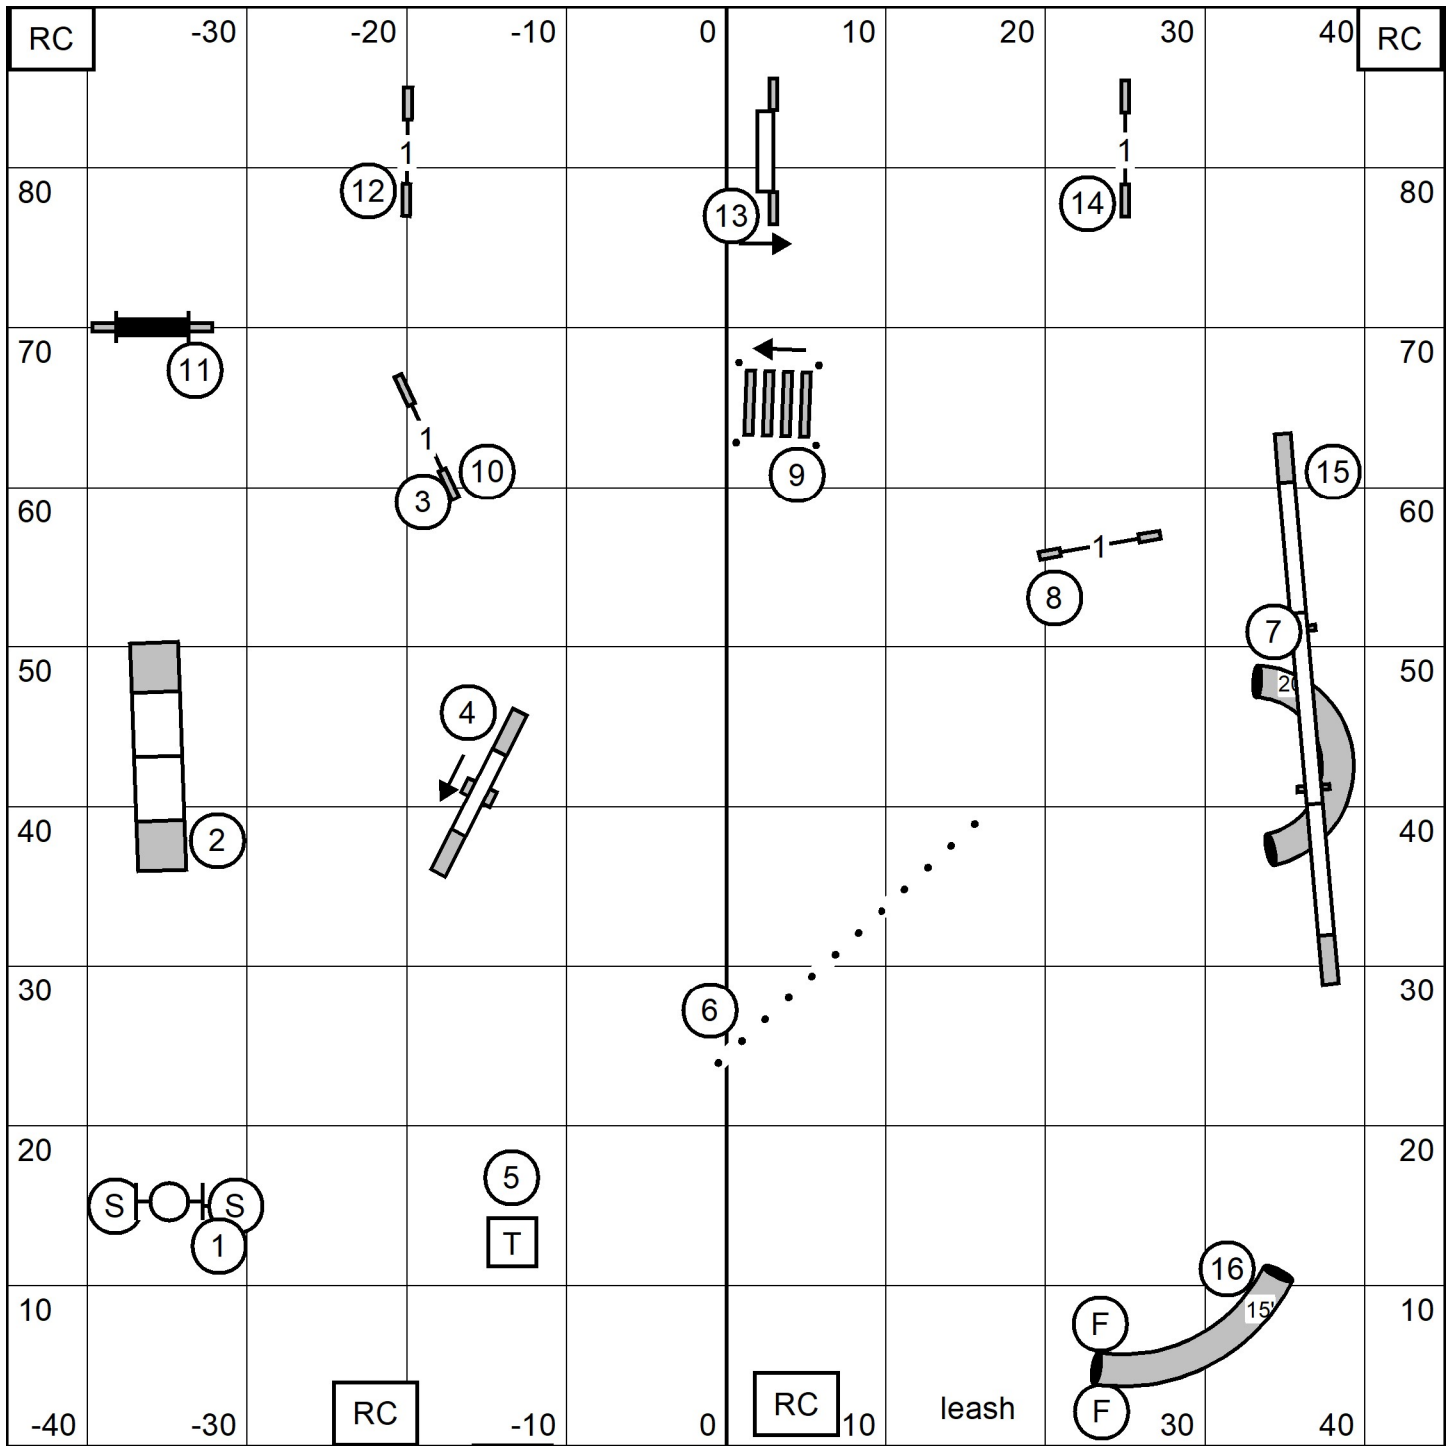

OPEN STANDARD

TRI STATE SHETLAND SHEEPDOG CLUB

Judge Sherry Spivey

Sunday October 27, 2024