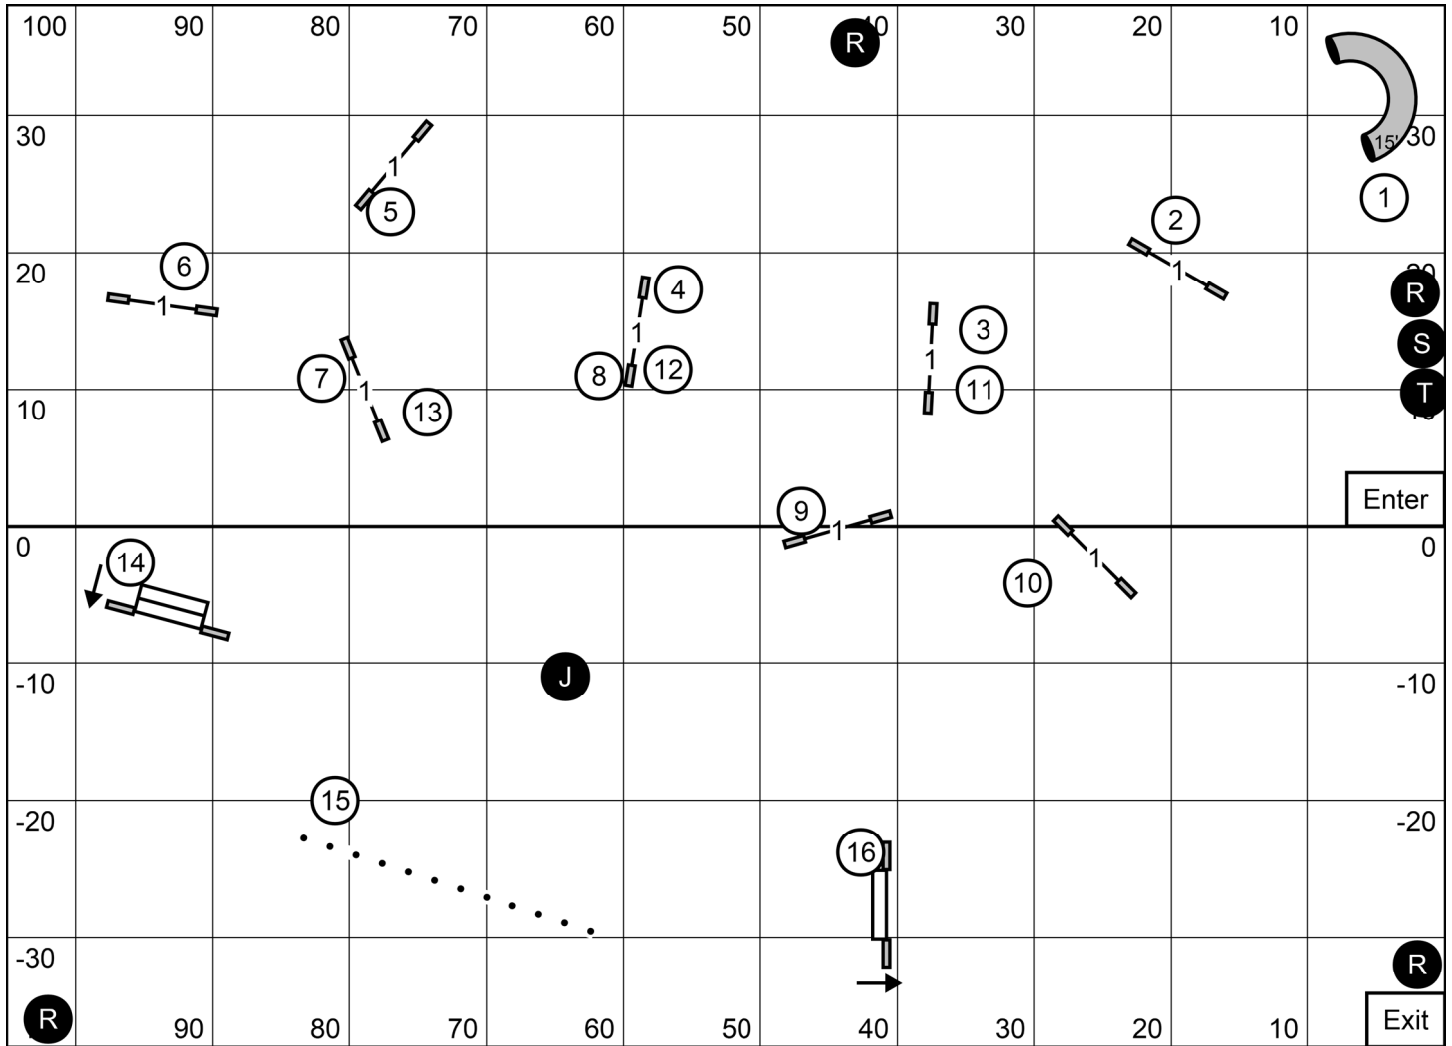

Open JWW
Granite State Shetland Sheepdog Club of Southeast New Hampshire
Oct 26, 2024 (Saturday)
Judge: Peter Liu (Miami, FL)