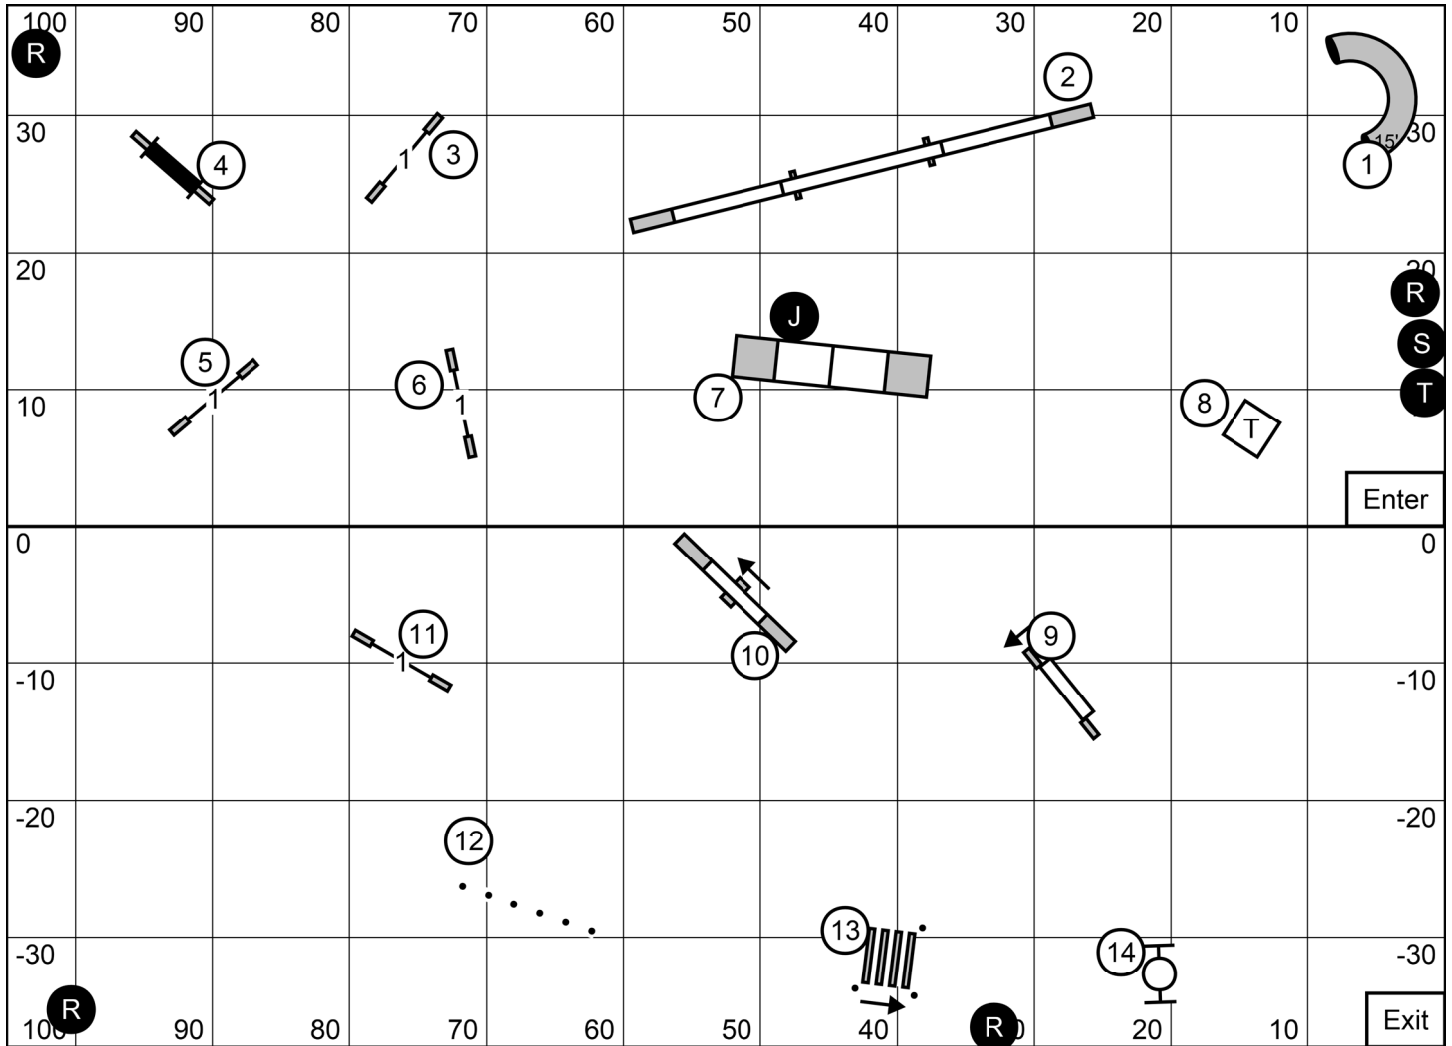

Novice Standard
Granite State Shetland Sheepdog Club of Southeast New Hampshire
Oct 26, 2024 (Saturday)
Judge: Peter Liu (Miami, FL)