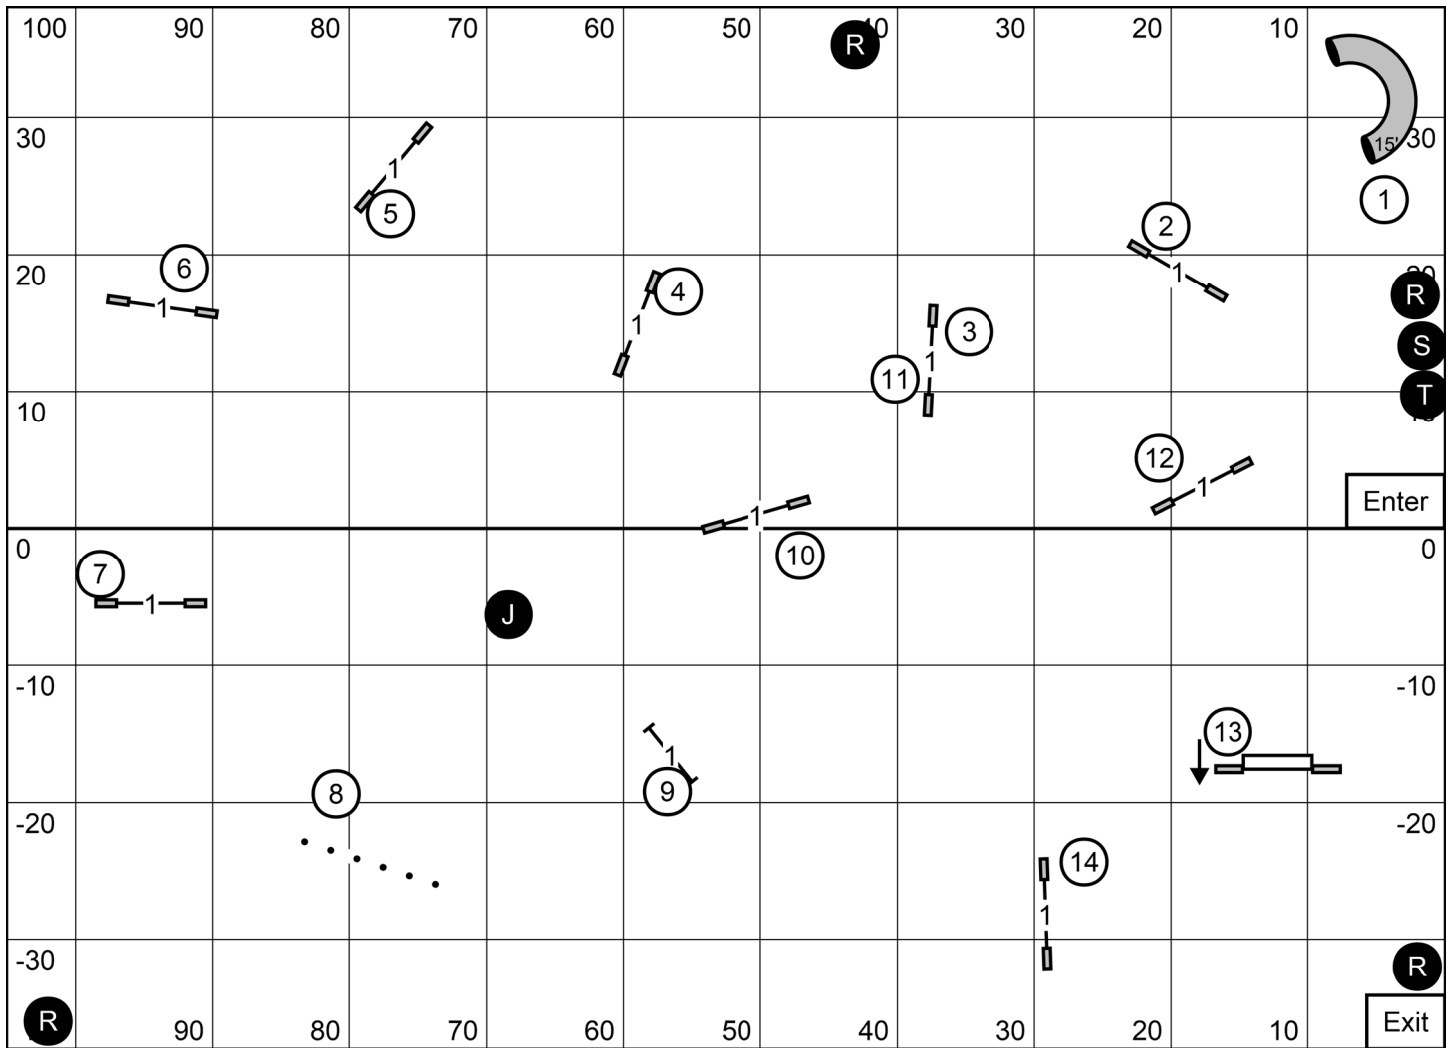

Novice JWW
Granite State Shetland Sheepdog Club of Southeast New Hampshire
Oct 26, 2024 (Saturday)
Judge: Peter Liu (Miami, FL)