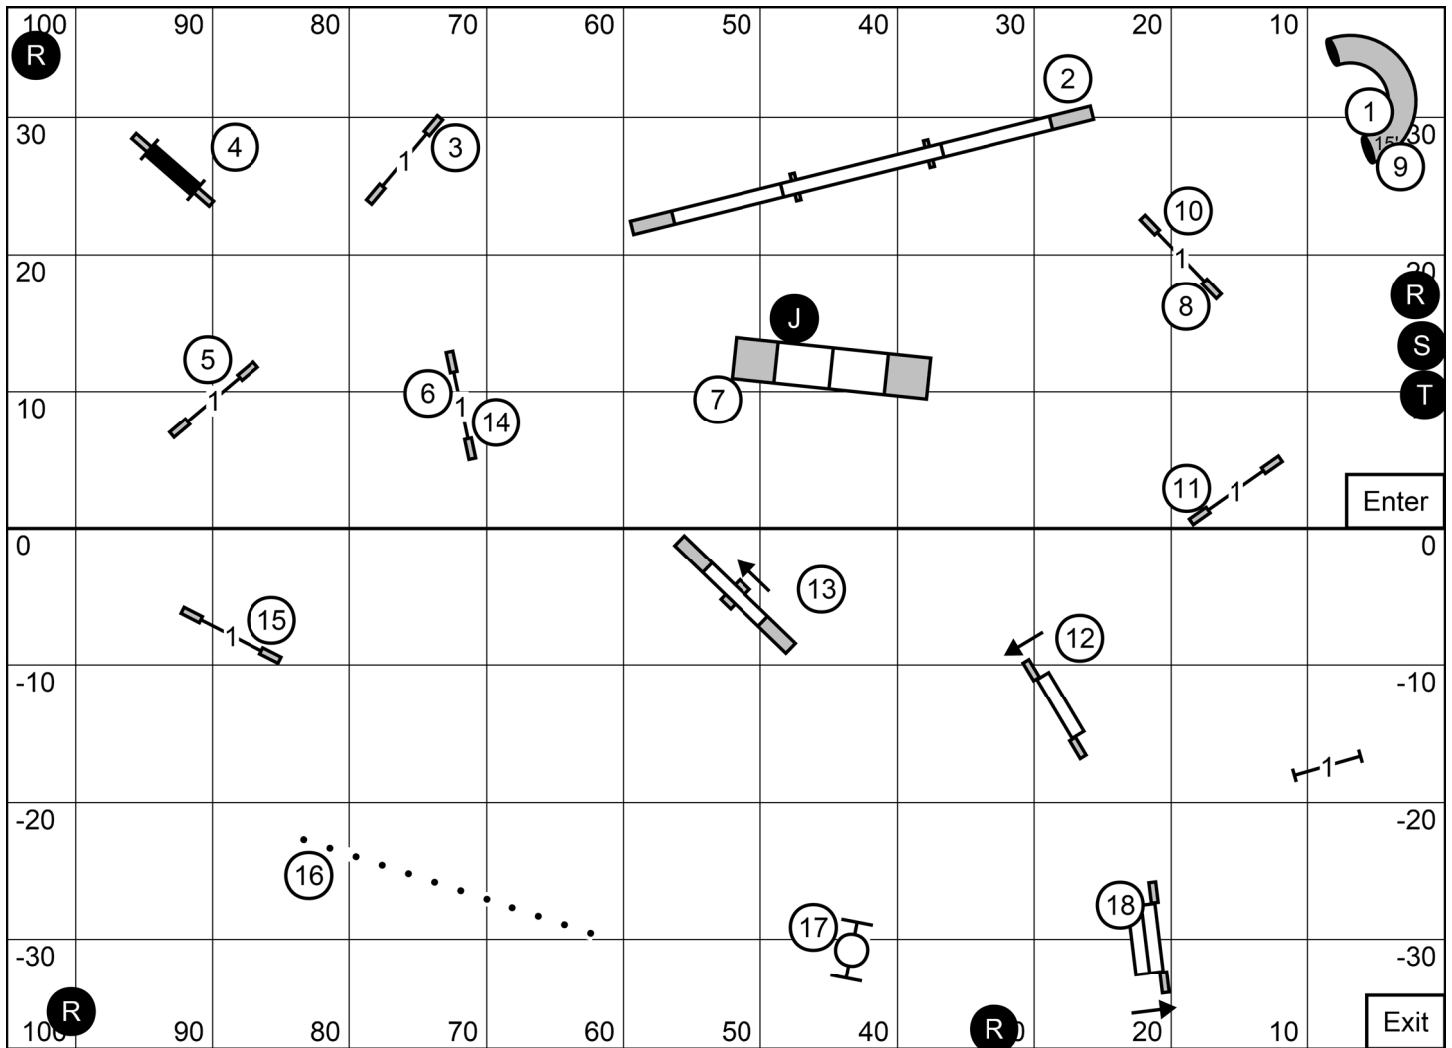

Novice JWW
 Granite State Shetland Sheepdog Club of Southeast New Hampshire
 Oct 26, 2024 (Saturday)
 Judge: Peter Liu (Miami, FL)

Premier Standard
 Granite State Shetland Sheepdog Club of Southeast New Hampshire
 Oct 26, 2024 (Saturday)
 Judge: Peter Liu (Miami, FL)