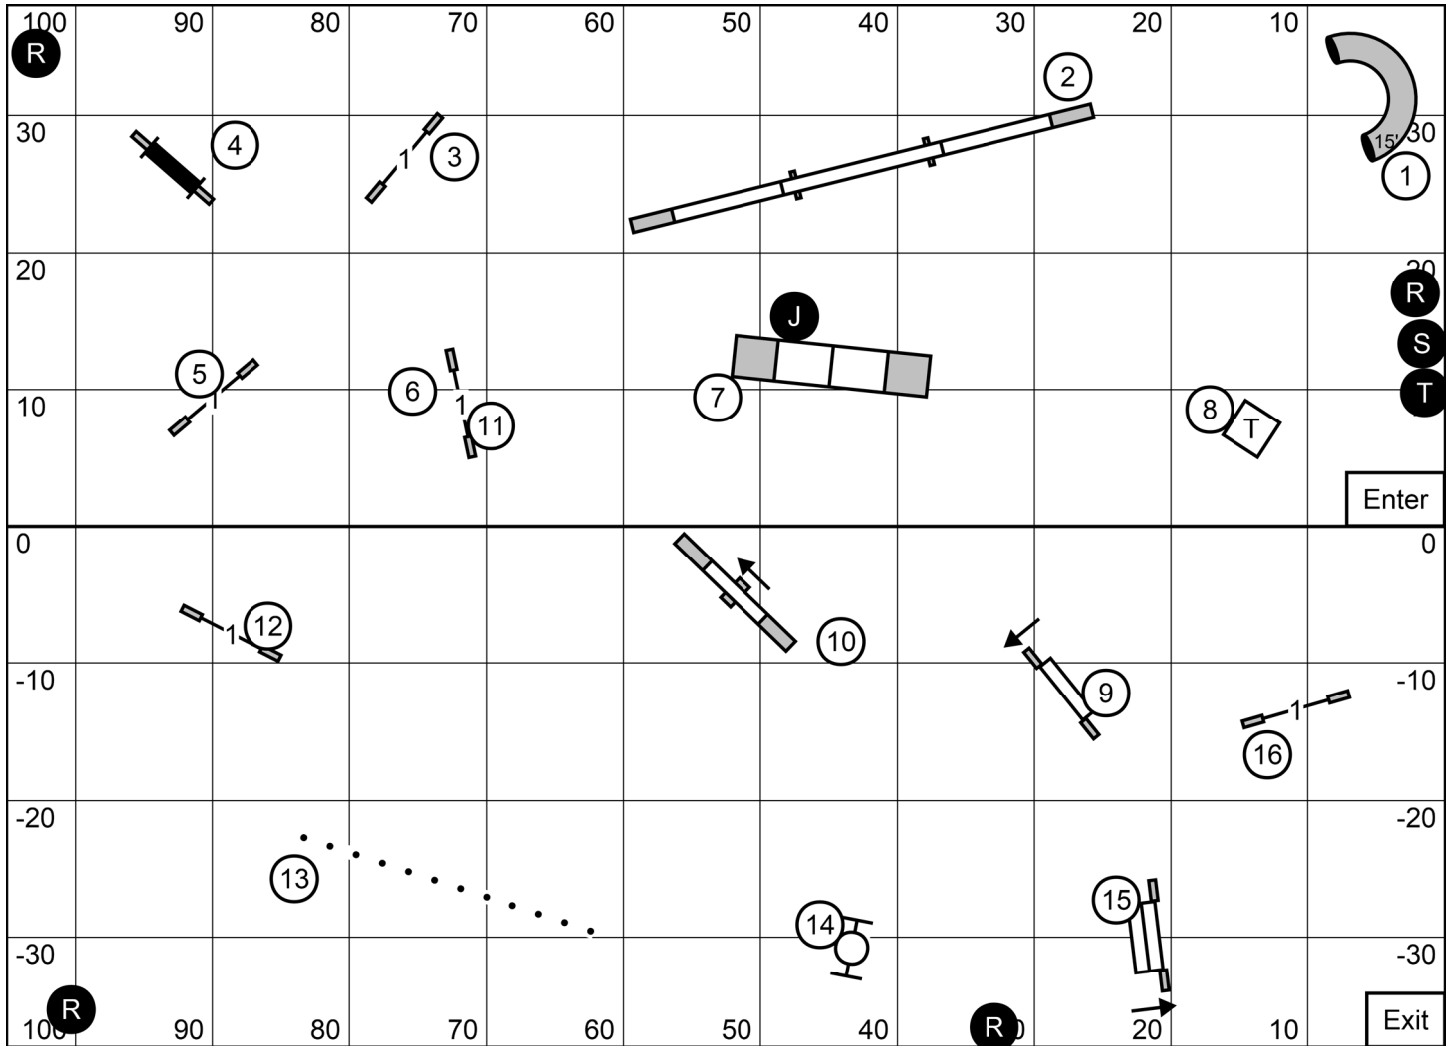

Excellent/Master Standard
 Granite State Shetland Sheepdog Club of Southeast New Hampshire
 Oct 26, 2024 (Saturday)
 Judge: Peter Liu (Miami, FL)

Open Standard
 Granite State Shetland Sheepdog Club of Southeast New Hampshire
 Oct 26, 2024 (Saturday)
 Judge: Peter Liu (Miami, FL)