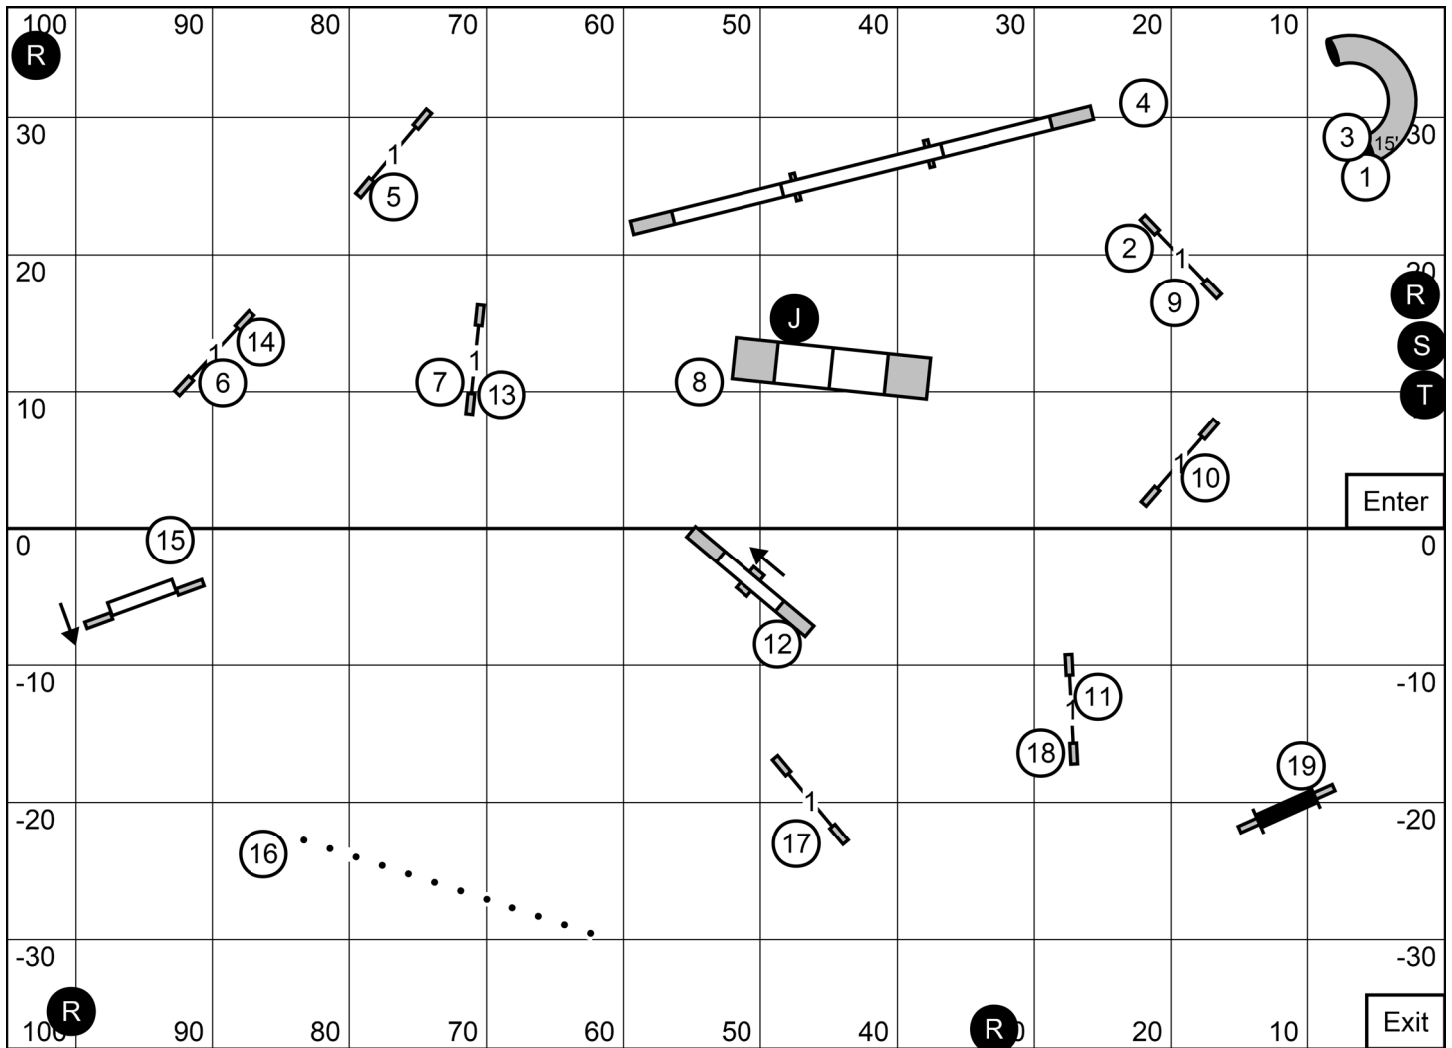

Novice JWW
 Granite State Shetland Sheepdog Club of Southeast New Hampshire
 Oct 26, 2024 (Saturday)
 Judge: Peter Liu (Miami, FL)

Premier Standard
 Granite State Shetland Sheepdog Club of Southeast New Hampshire
 Oct 26, 2024 (Saturday)
 Judge: Peter Liu (Miami, FL)