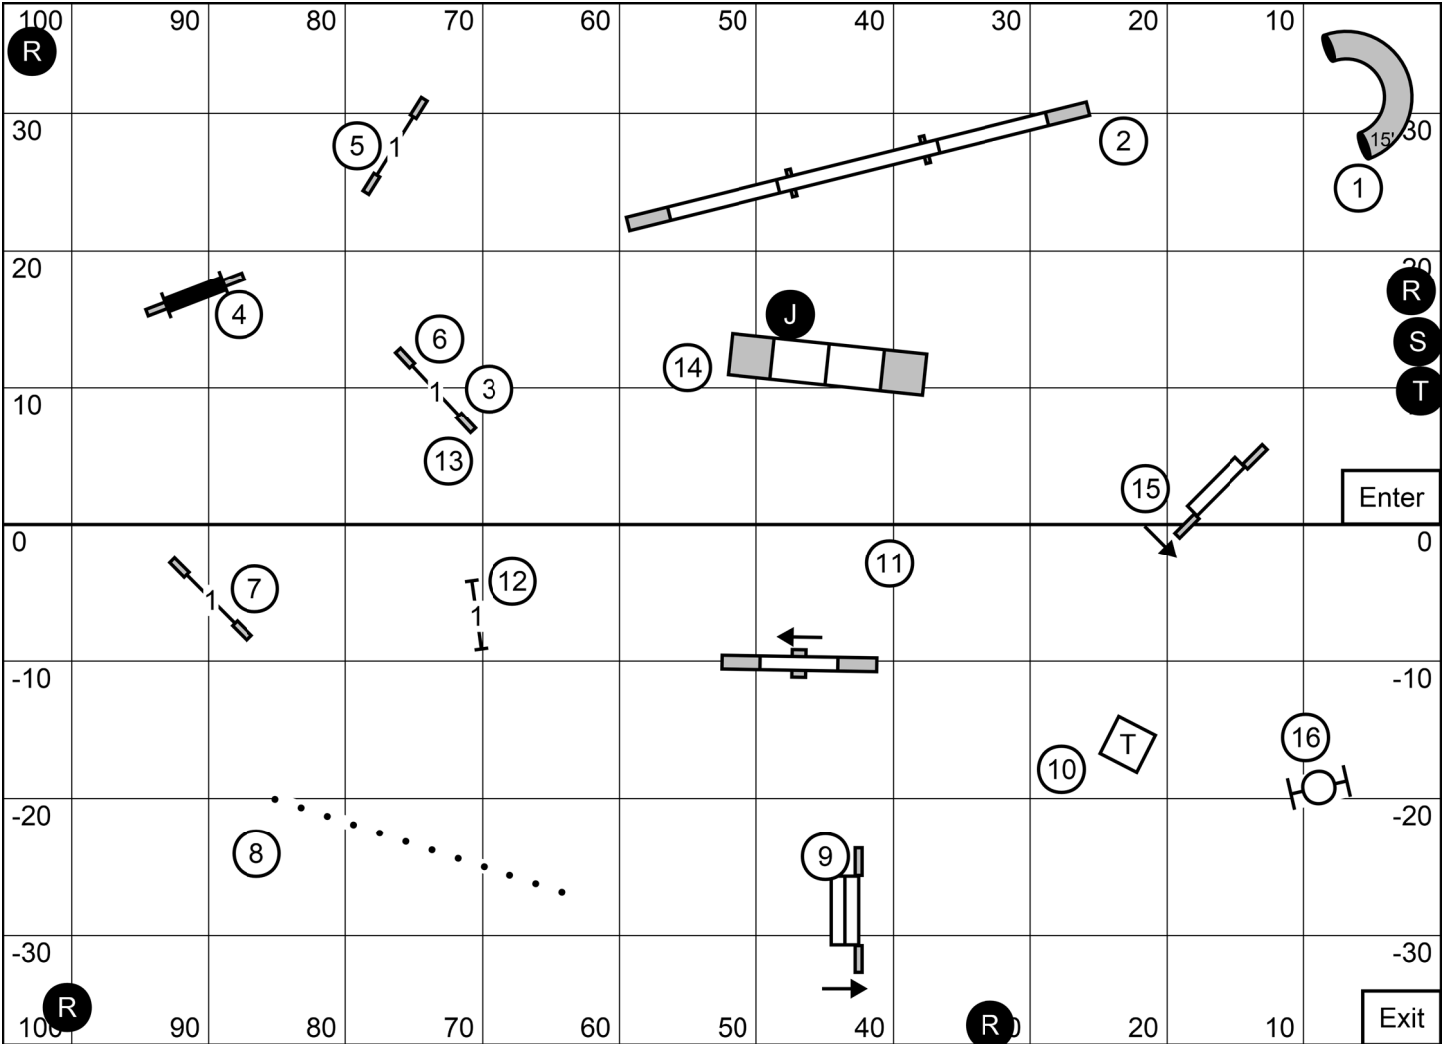

Excellent/Master Standard  
 Granite State Shetland Sheepdog Club of Southeast New Hampshire  
 Oct 27, 2024 (Sunday)  
 Judge: Peter Liu (Miami, FL)

Open Standard  
 Granite State Shetland Sheepdog Club of Southeast New Hampshire  
 Oct 27, 2024 (Sunday)  
 Judge: Peter Liu (Miami, FL)