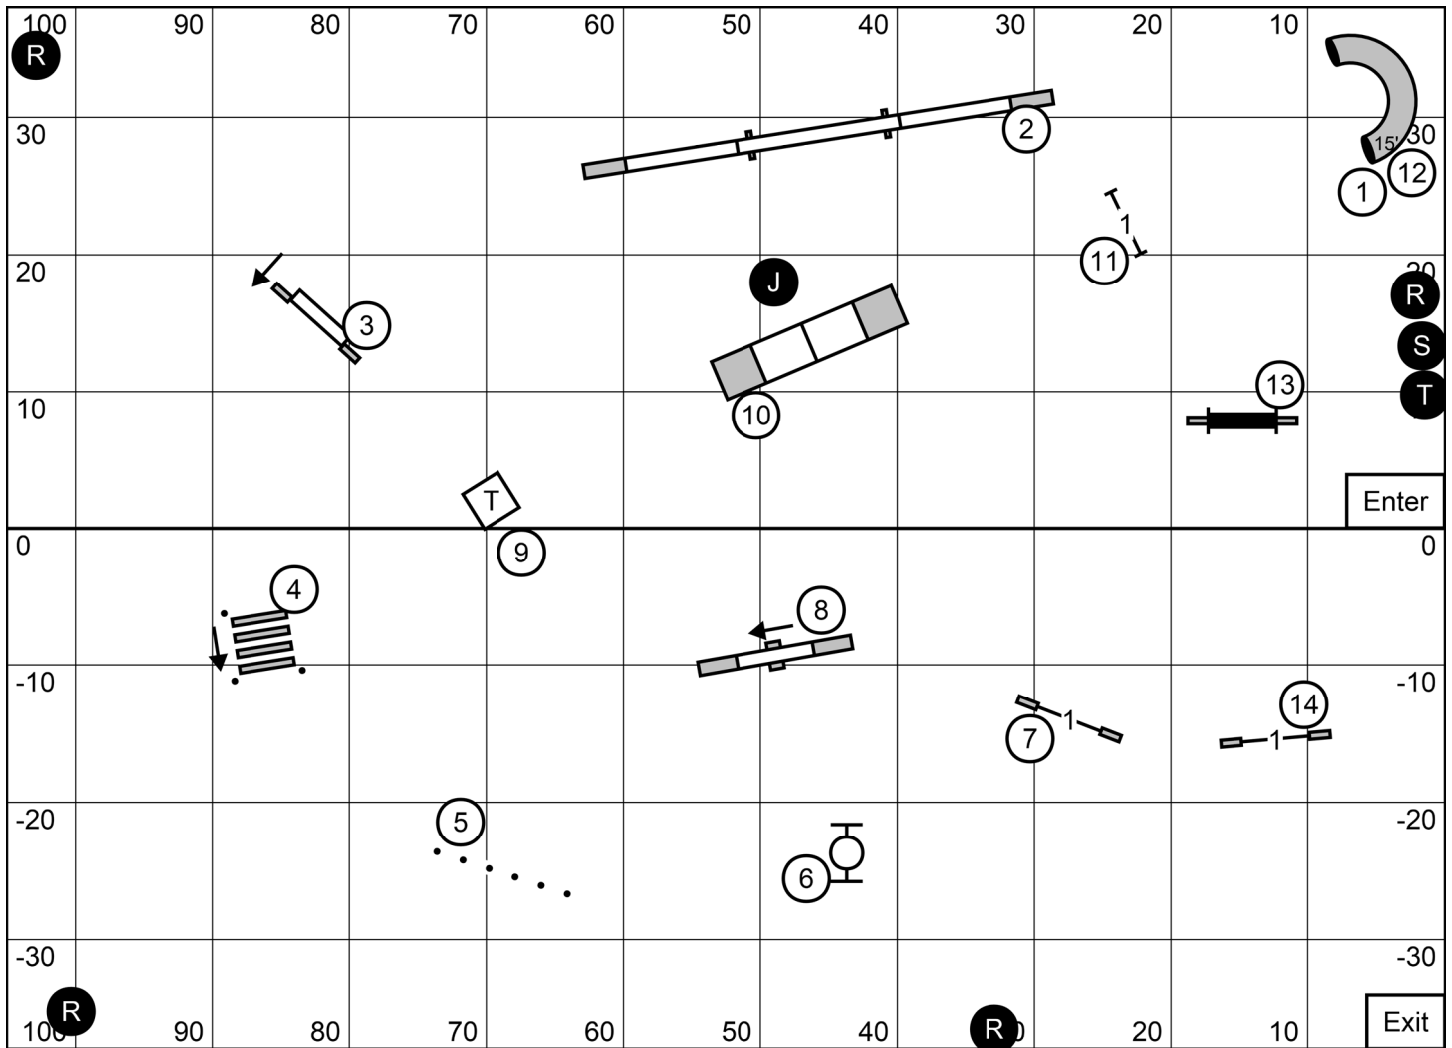

Novice Standard
Granite State Shetland Sheepdog Club of Southeast New Hampshire
Oct 27, 2024 (Sunday)
Judge: Peter Liu (Miami, FL)