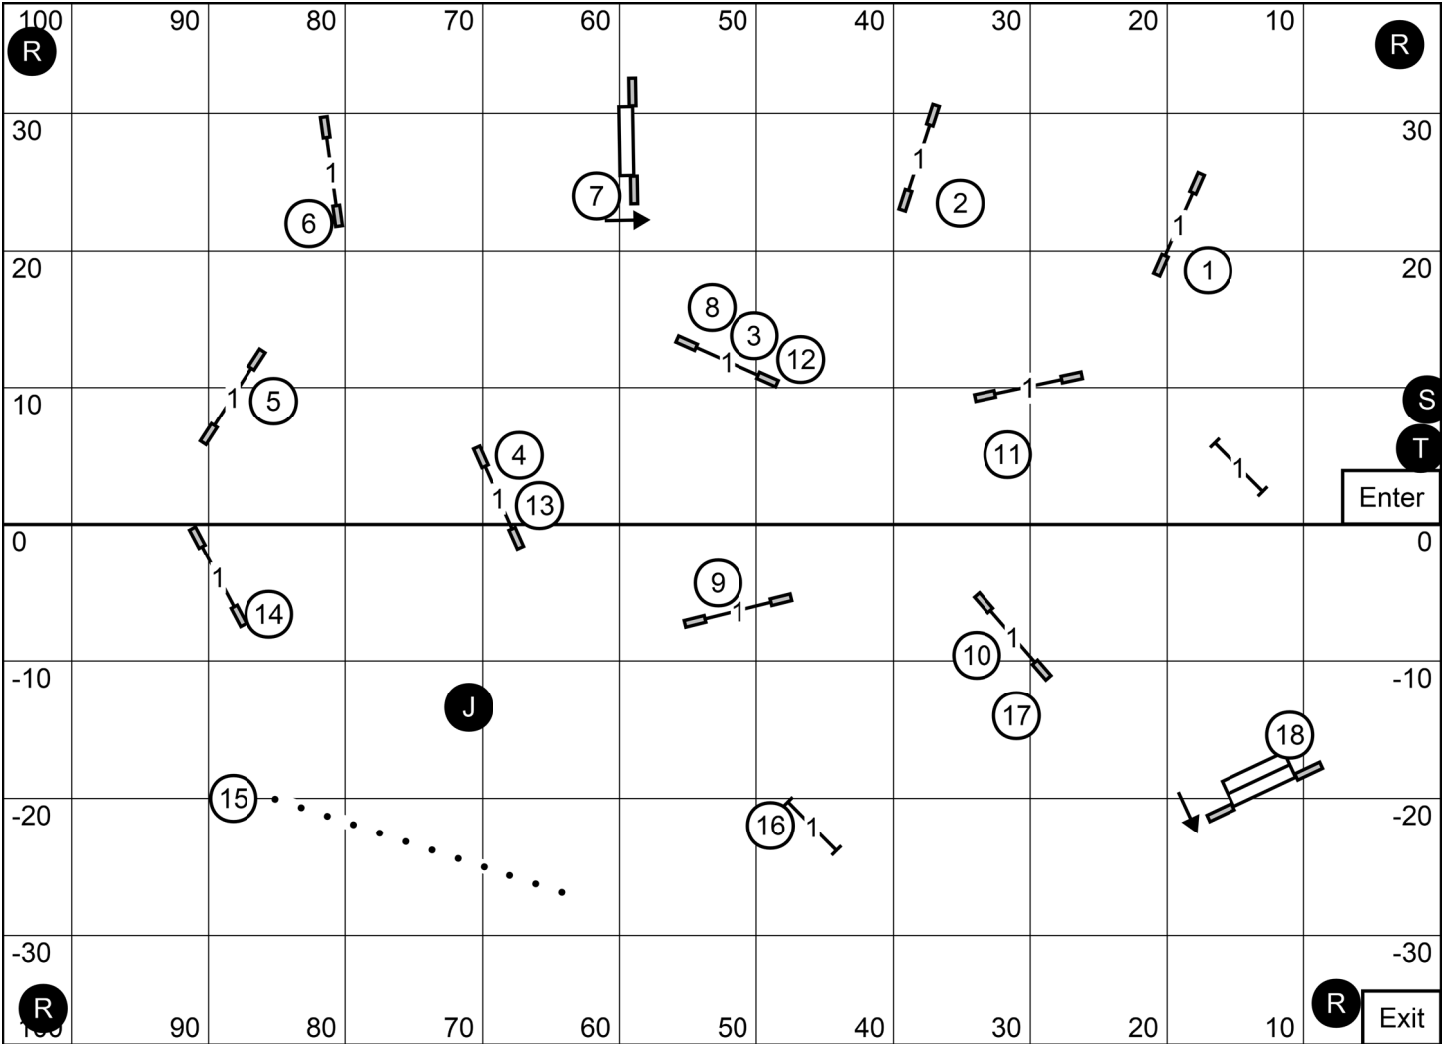

Excellent/Master JWW
Granite State Shetland Sheepdog Club of Southeast New Hampshire
Oct 27, 2024 (Sunday)
Judge: Peter Liu (Miami, FL)