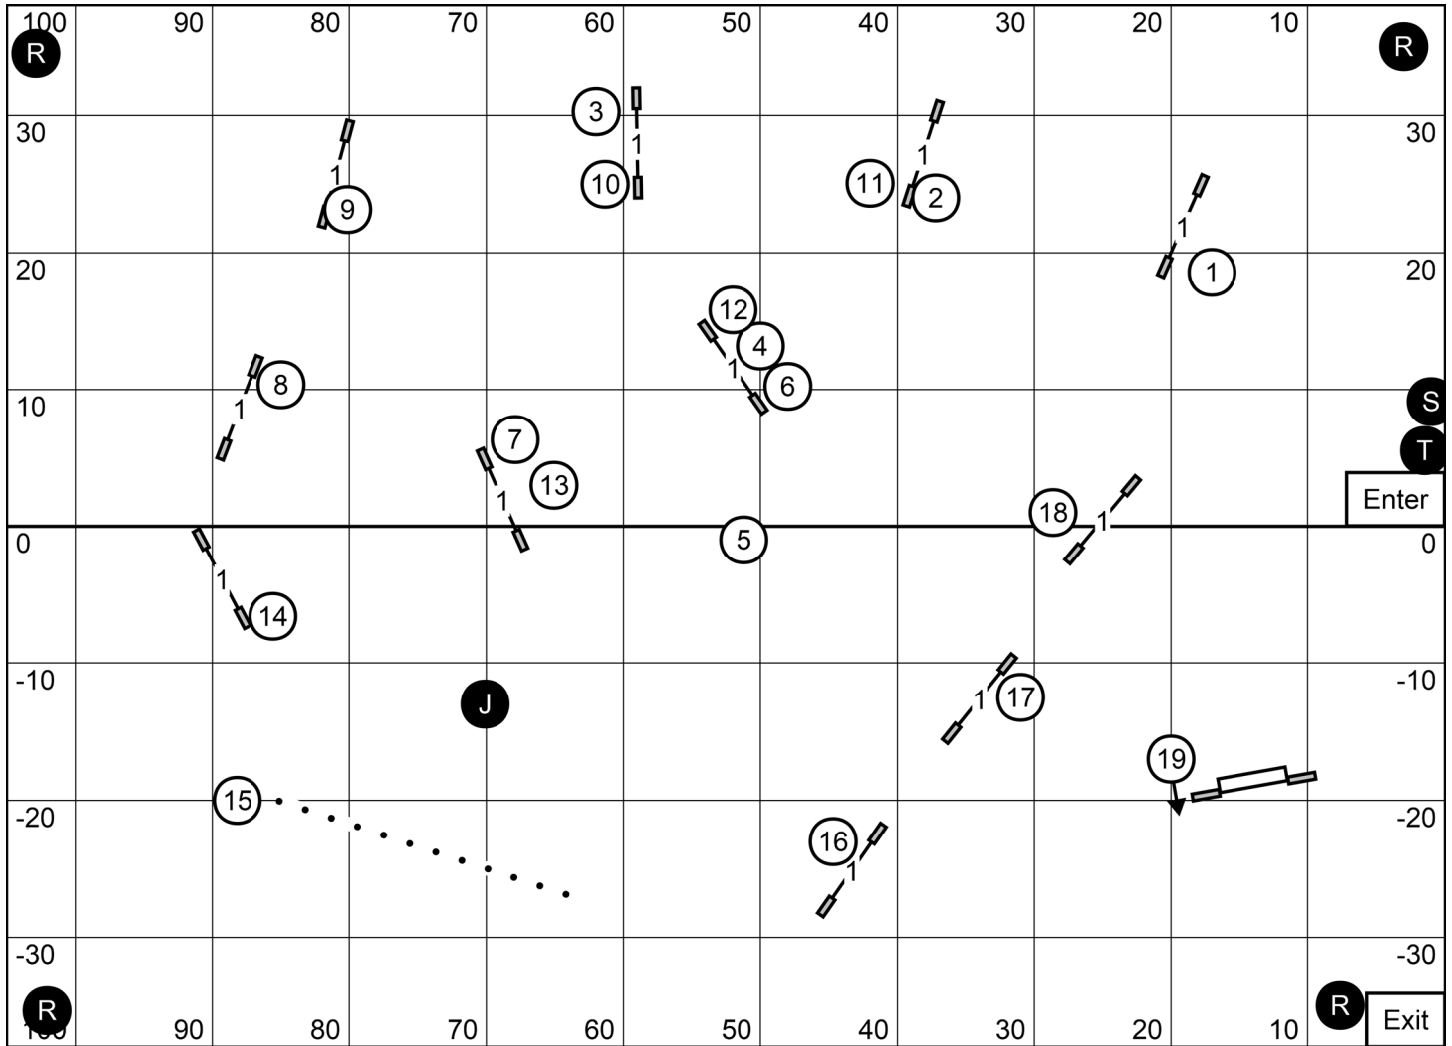

Premier JWW
Granite State Shetland Sheepdog Club of Southeast New Hampshire
Oct 27, 2024 (Sunday)
Judge: Peter Liu (Miami, FL)