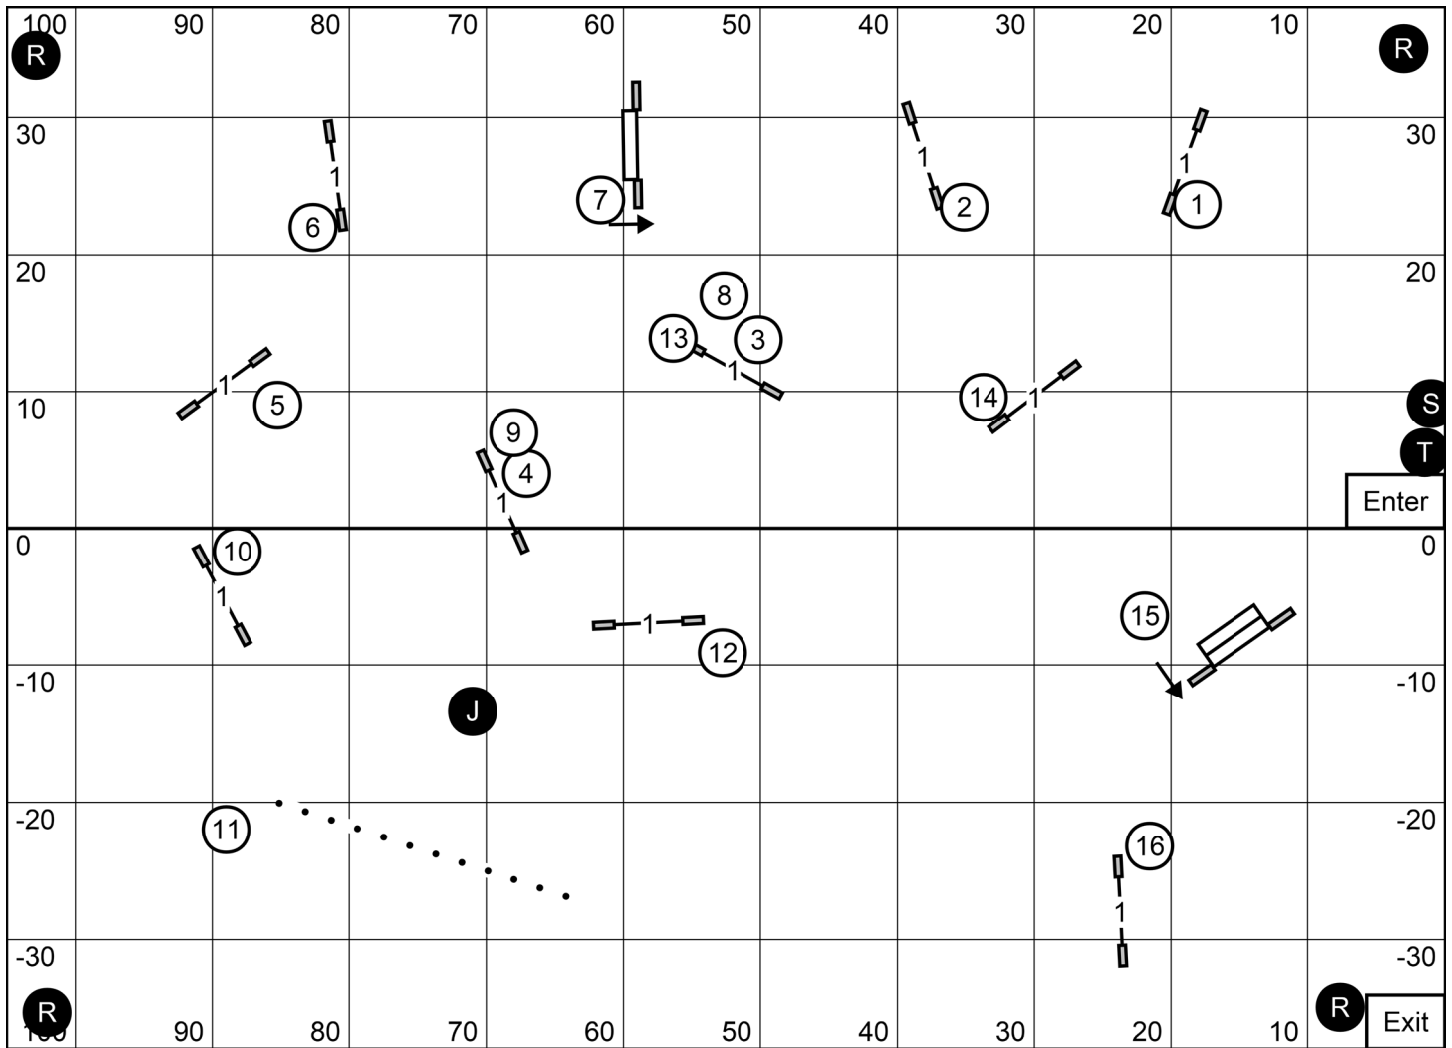

Open JWW
Granite State Shetland Sheepdog Club of Southeast New Hampshire
Oct 27, 2024 (Sunday)
Judge: Peter Liu (Miami, FL)