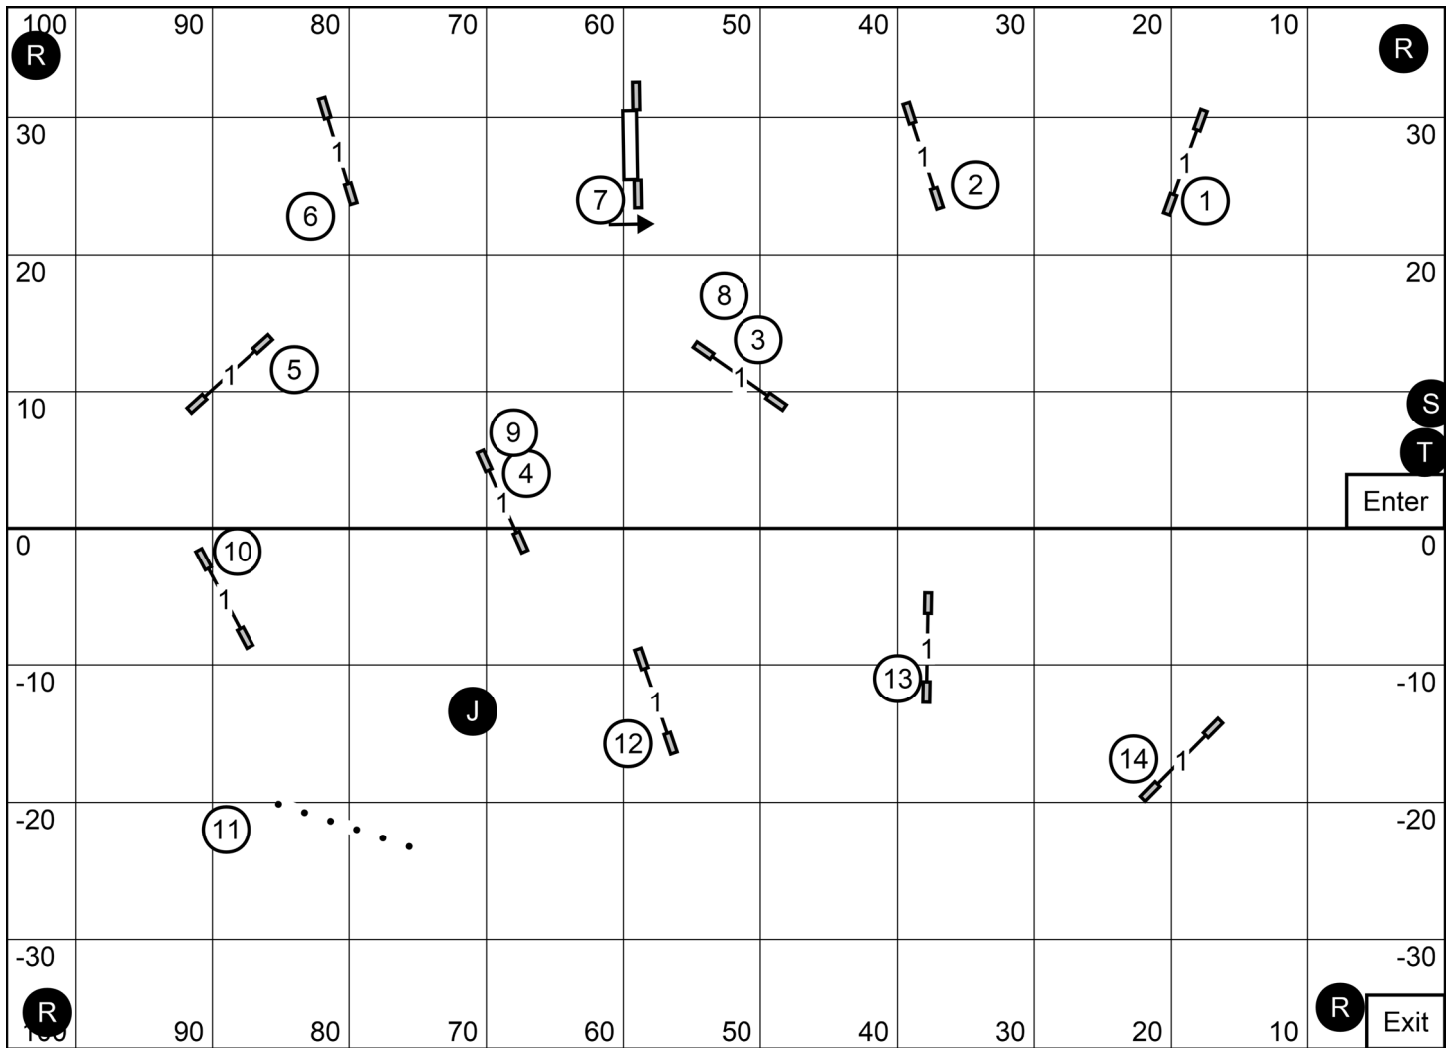

Novice JWW
Granite State Shetland Sheepdog Club of Southeast New Hampshire
Oct 27, 2024 (Sunday)
Judge: Peter Liu (Miami, FL)