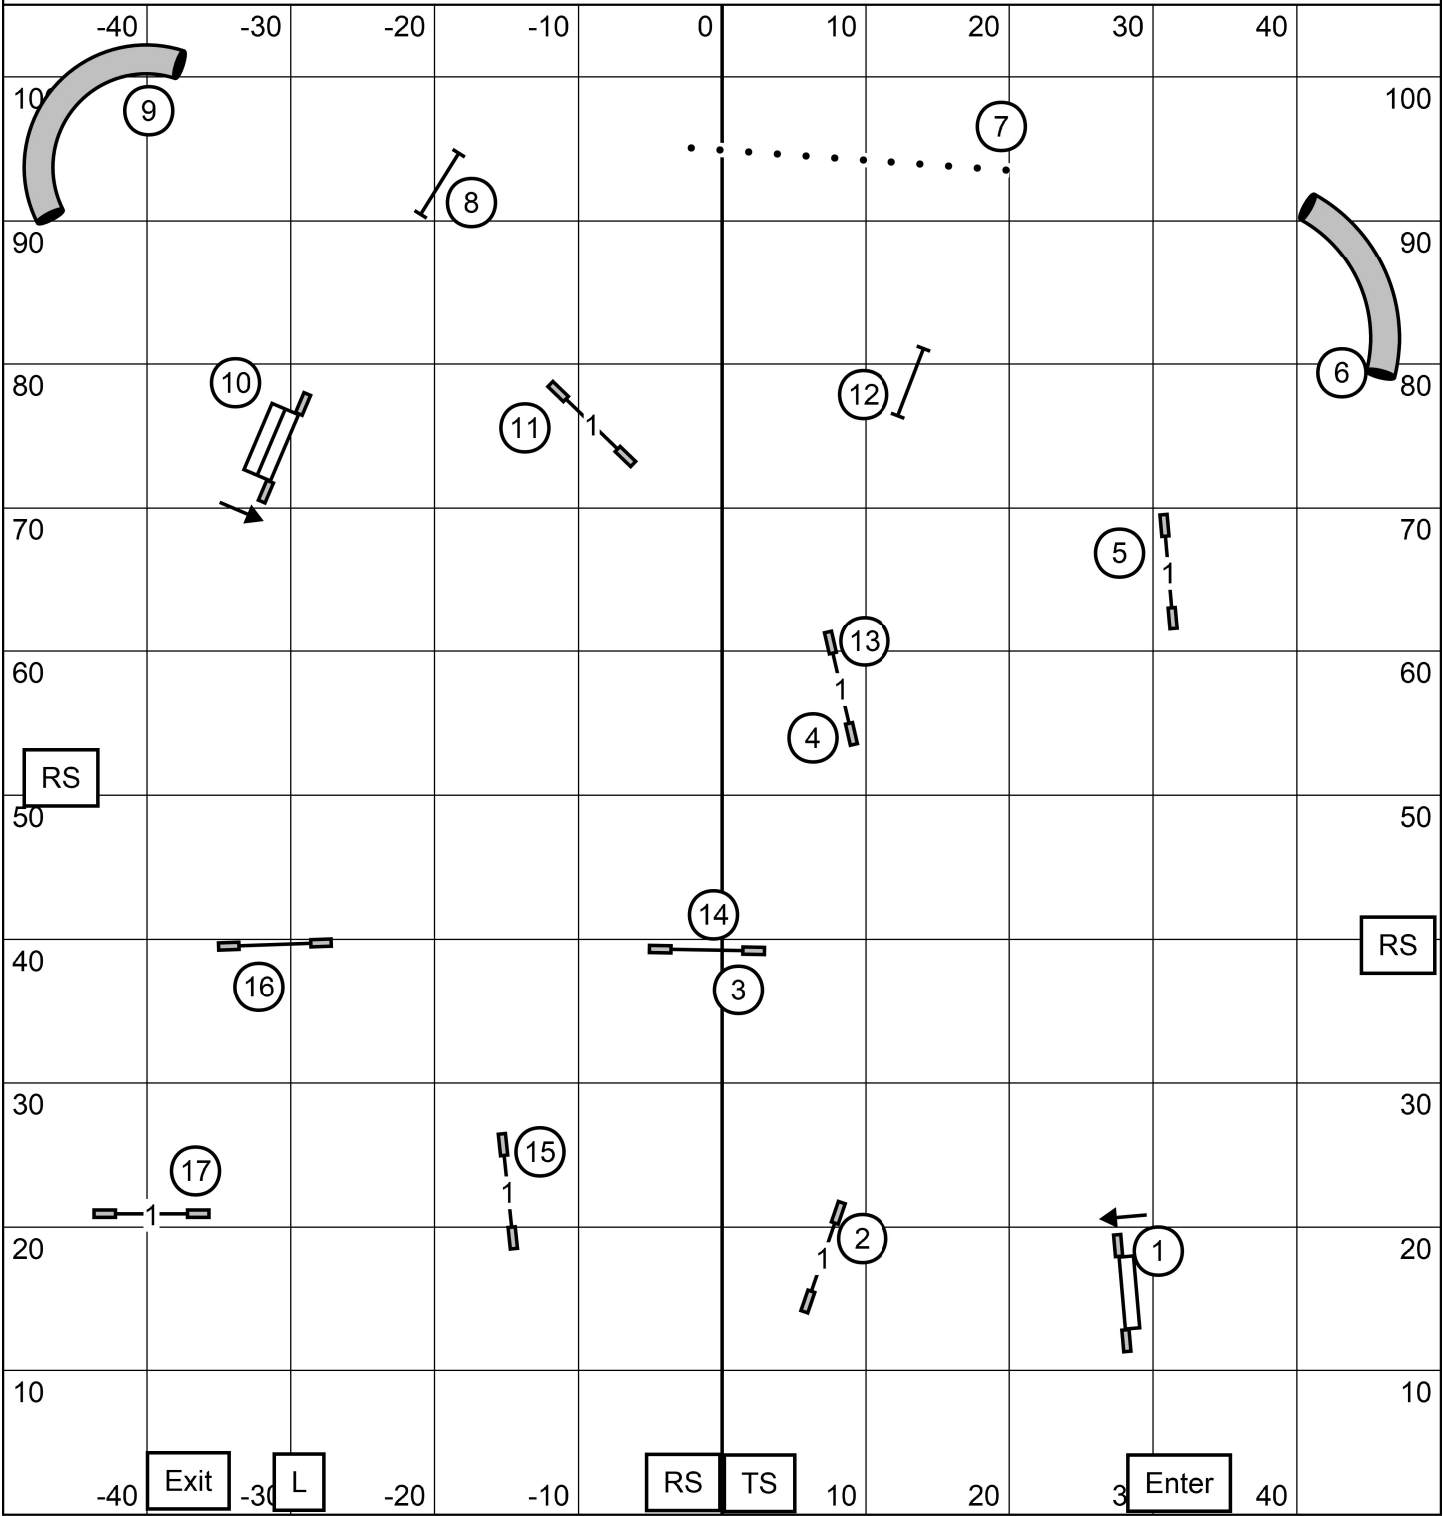

Empire Saluki Club 100' x 105' Indoors on Turf
 Friday, November 1, 2024 Judge: Don Wittke

PREMIER JWW

Empire Saluki Club 100' x 105' Indoors on Turf
 Friday, November 1, 2024 Judge: Don Wittke

Excellent / Master JWW

Empire Saluki Club 100' x 105' Indoors on Turf
 Friday, November 1, 2024 Judge: Don Wittke

OPEN JWW

Empire Saluki Club 100' x 105' Indoors on Turf
 Friday, November 1, 2024 Judge: Don Wittke

NOVICE JWW

Empire Saluki Club 100' x 105' Indoors on Turf
 Friday, November 1, 2024 Judge: Don Wittke

PREMIER STANDARD

Empire Saluki Club 100' x 105' Indoors on Turf
 Friday, November 1, 2024 Judge: Don Wittke

Excellent / Master STANDARD

Empire Saluki Club 100' x 105' Indoors on Turf
 Friday, November 1, 2024 Judge: Don Wittke

OPEN STANDARD