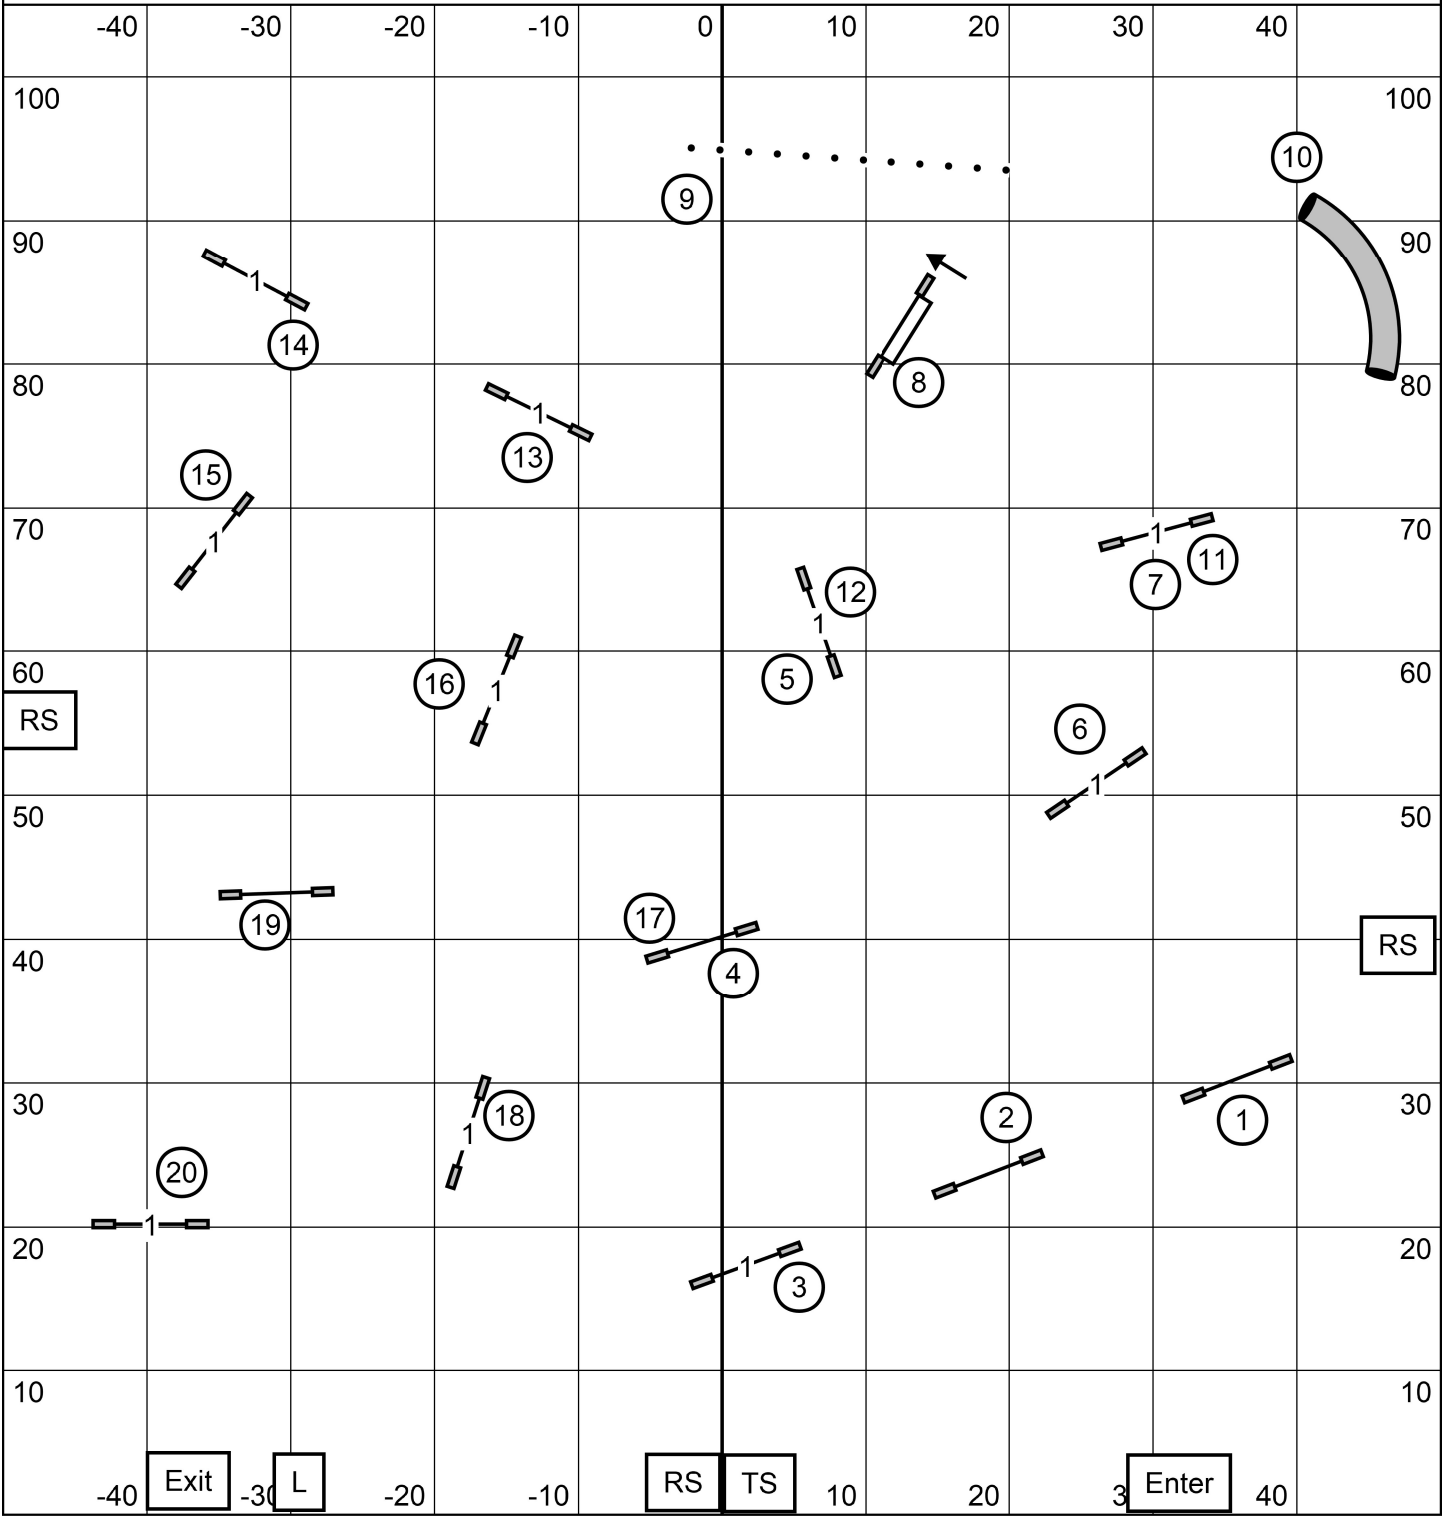

Empire Saluki Club 100' x 105' Indoors on Turf
 Friday, November 1, 2024 Judge: Don Wittke

PREMIER JWW

Empire Saluki Club 100' x 105' Indoors on Turf
 Friday, November 1, 2024 Judge: Don Wittke

Excellent / Master JWW

Empire Saluki Club 100' x 105' Indoors on Turf
 Friday, November 1, 2024 Judge: Don Wittke

OPEN JWW

Empire Saluki Club 100' x 105' Indoors on Turf
 Friday, November 1, 2024 Judge: Don Wittke

NOVICE JWW

Empire Saluki Club 100' x 105' Indoors on Turf
 Friday, November 1, 2024 Judge: Don Wittke

PREMIER STANDARD

Empire Saluki Club 100' x 105' Indoors on Turf
 Friday, November 1, 2024 Judge: Don Wittke

Excellent / Master STANDARD

Empire Saluki Club 100' x 105' Indoors on Turf
 Friday, November 1, 2024 Judge: Don Wittke

OPEN STANDARD