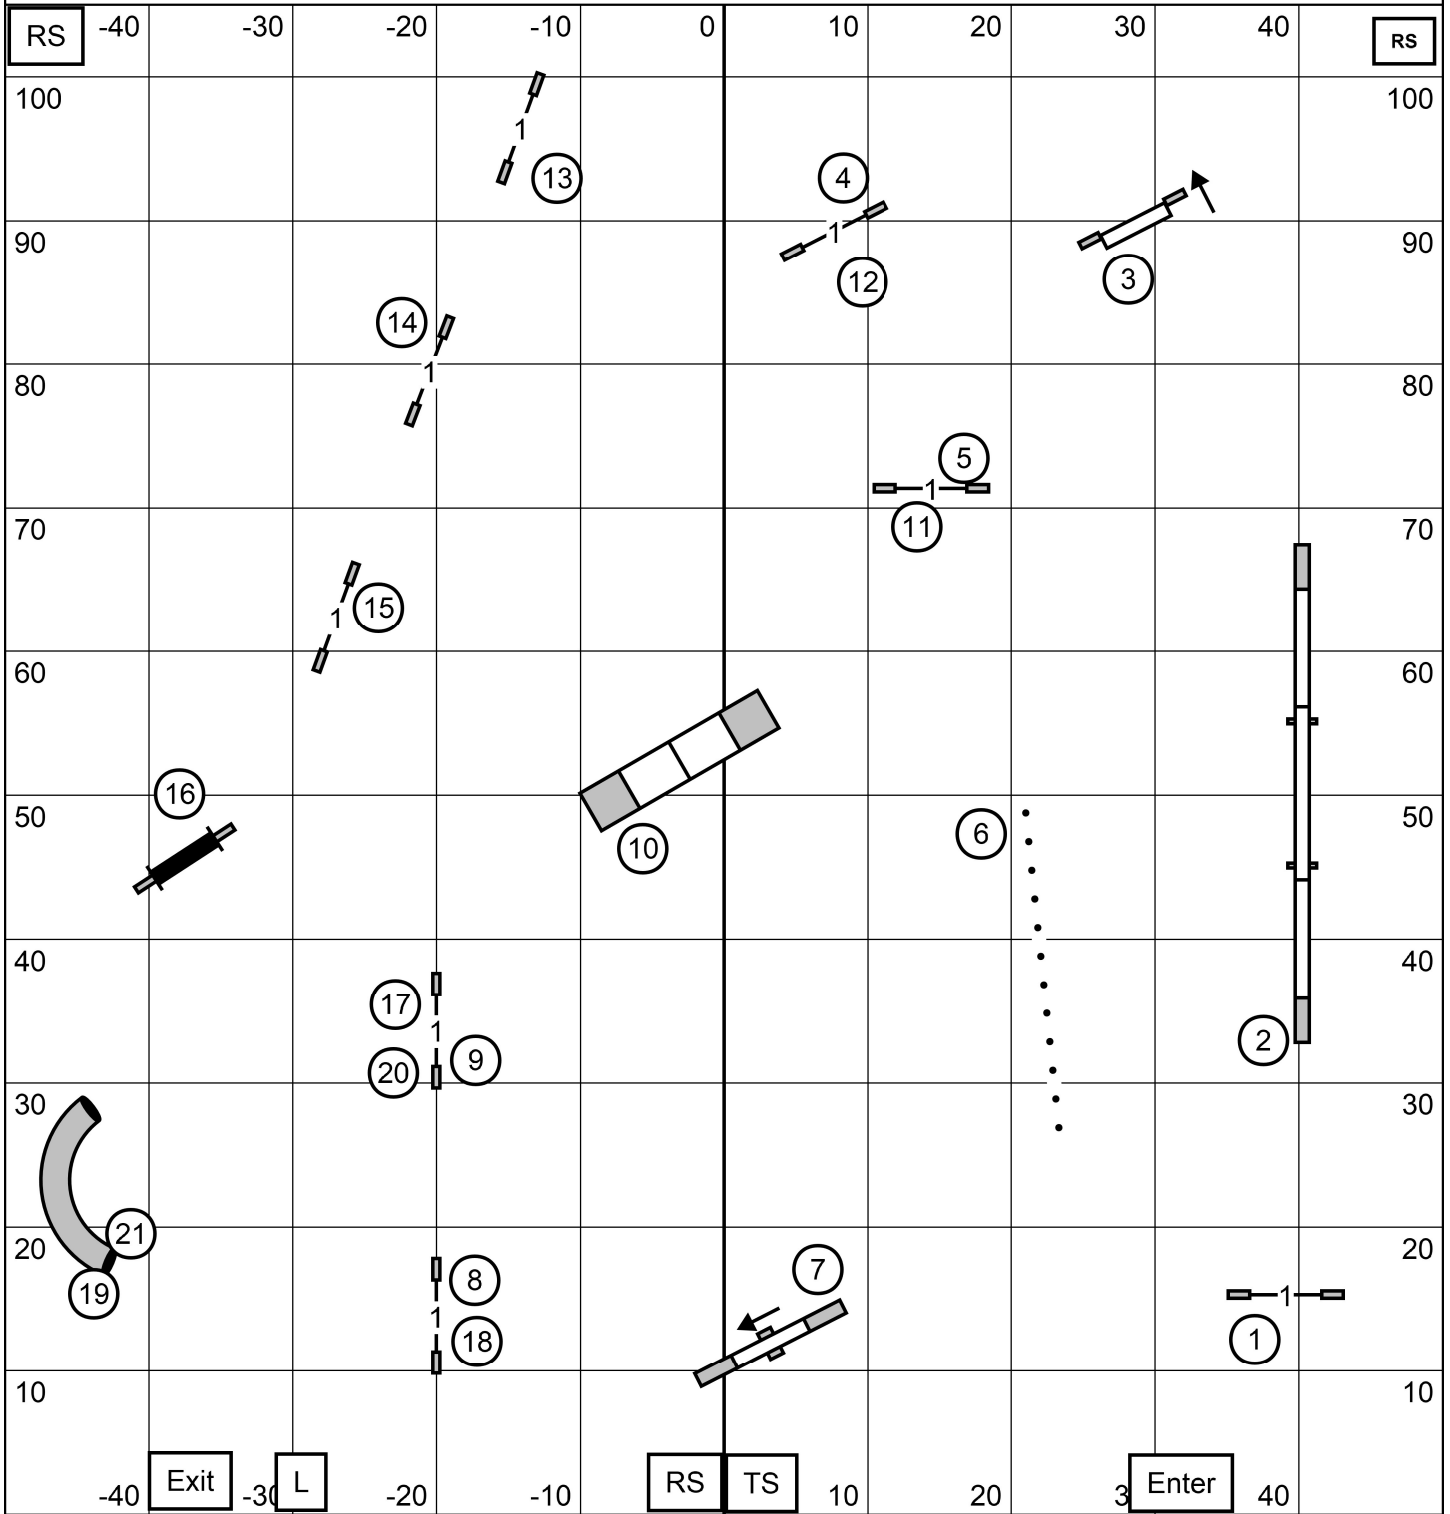

Empire Saluki Club 100' x 105' Indoors on Turf
 Friday, November 1, 2024 Judge: Don Wittke

PREMIER JWW

Empire Saluki Club 100' x 105' Indoors on Turf
 Friday, November 1, 2024 Judge: Don Wittke

Excellent / Master JWW

Empire Saluki Club 100' x 105' Indoors on Turf
 Friday, November 1, 2024 Judge: Don Wittke

OPEN JWW

Empire Saluki Club 100' x 105' Indoors on Turf
 Friday, November 1, 2024 Judge: Don Wittke

NOVICE JWW

Empire Saluki Club 100' x 105' Indoors on Turf
 Friday, November 1, 2024 Judge: Don Wittke

PREMIER STANDARD

Empire Saluki Club 100' x 105' Indoors on Turf
 Friday, November 1, 2024 Judge: Don Wittke

Excellent / Master STANDARD

Empire Saluki Club 100' x 105' Indoors on Turf
 Friday, November 1, 2024 Judge: Don Wittke

OPEN STANDARD