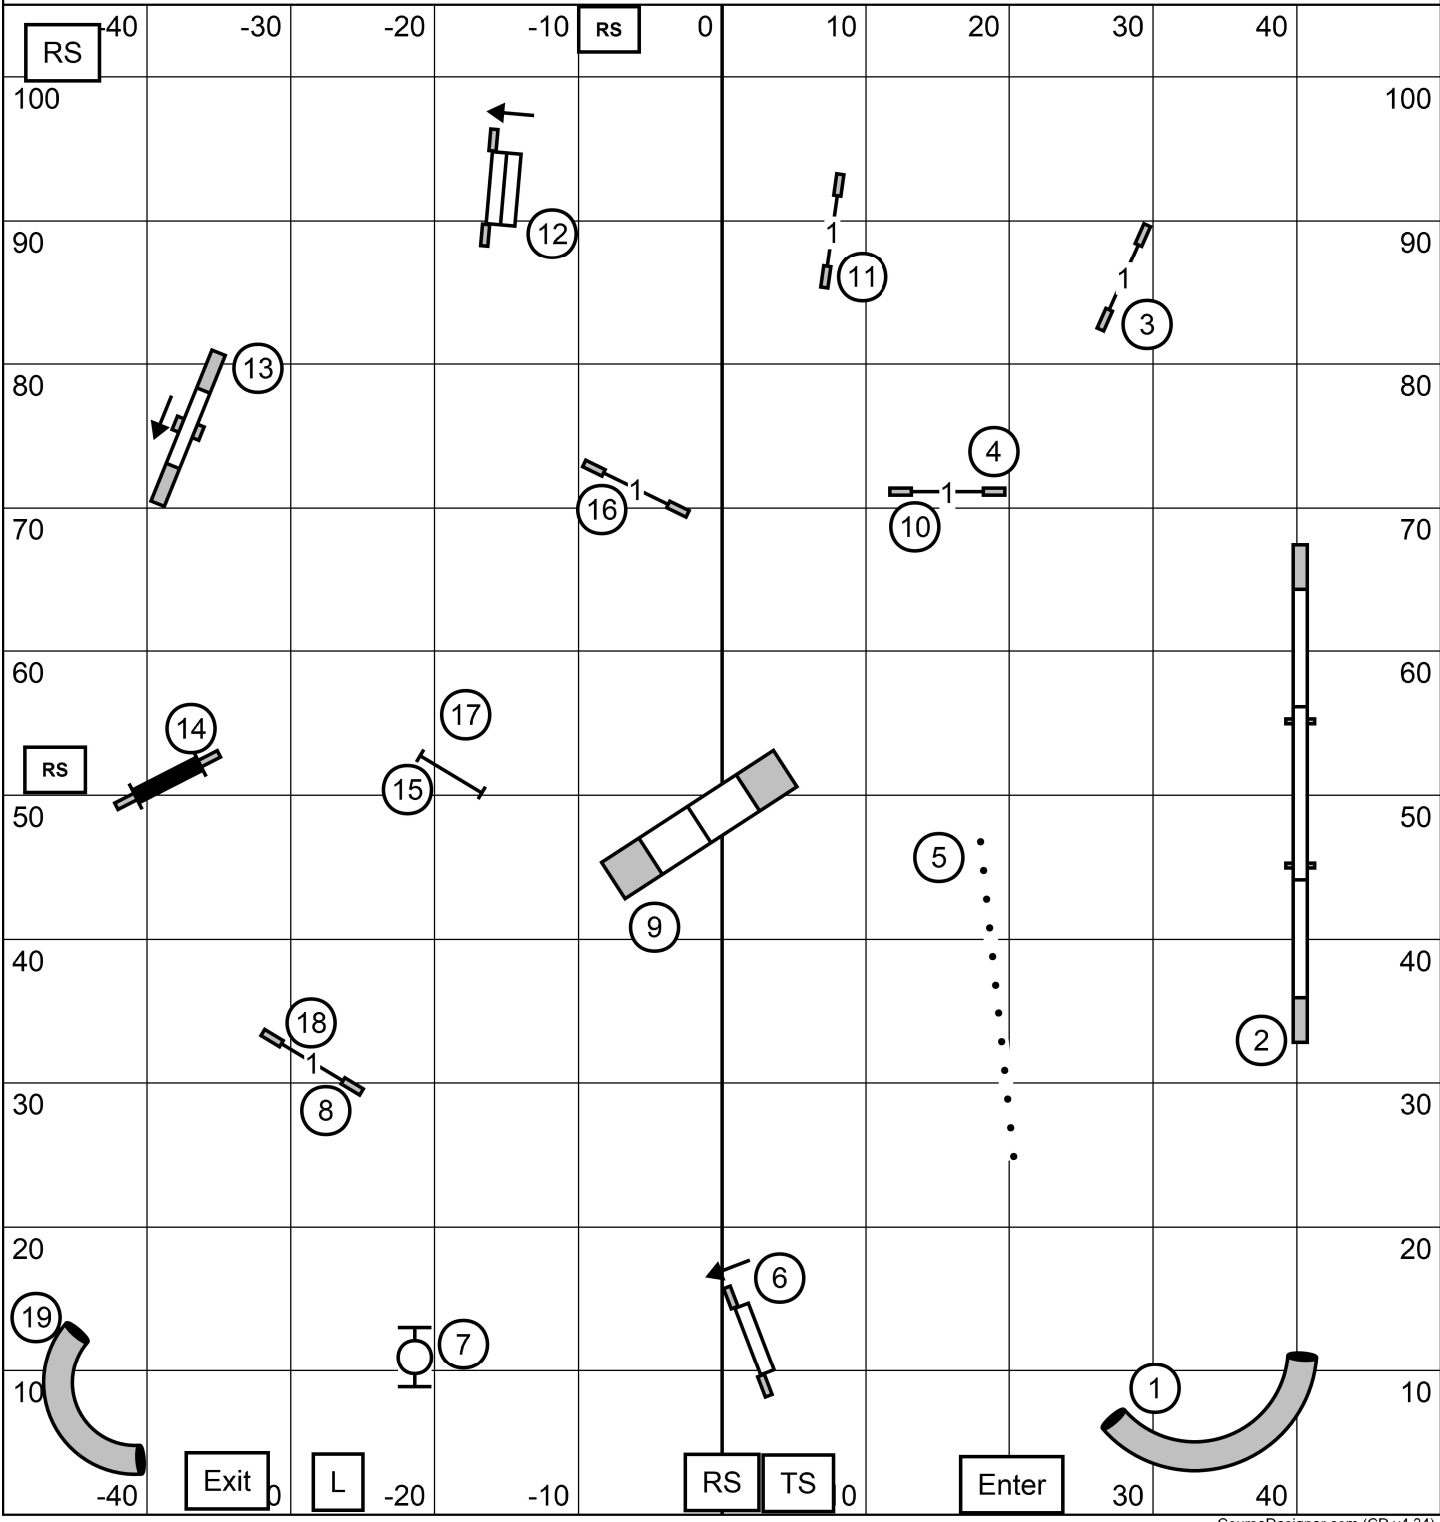

Empire Saluki Club 100' x 105' Indoors on Turf
 Friday, November 1, 2024 Judge: Don Wittke

OPEN JWW

Empire Saluki Club 100' x 105' Indoors on Turf
 Friday, November 1, 2024 Judge: Don Wittke

NOVICE JWW

Empire Saluki Club 100' x 105' Indoors on Turf
 Friday, November 1, 2024 Judge: Don Wittke

PREMIER STANDARD

Empire Saluki Club 100' x 105' Indoors on Turf
 Friday, November 1, 2024 Judge: Don Wittke

Excellent / Master STANDARD

Empire Saluki Club 100' x 105' Indoors on Turf
 Friday, November 1, 2024 Judge: Don Wittke

OPEN STANDARD