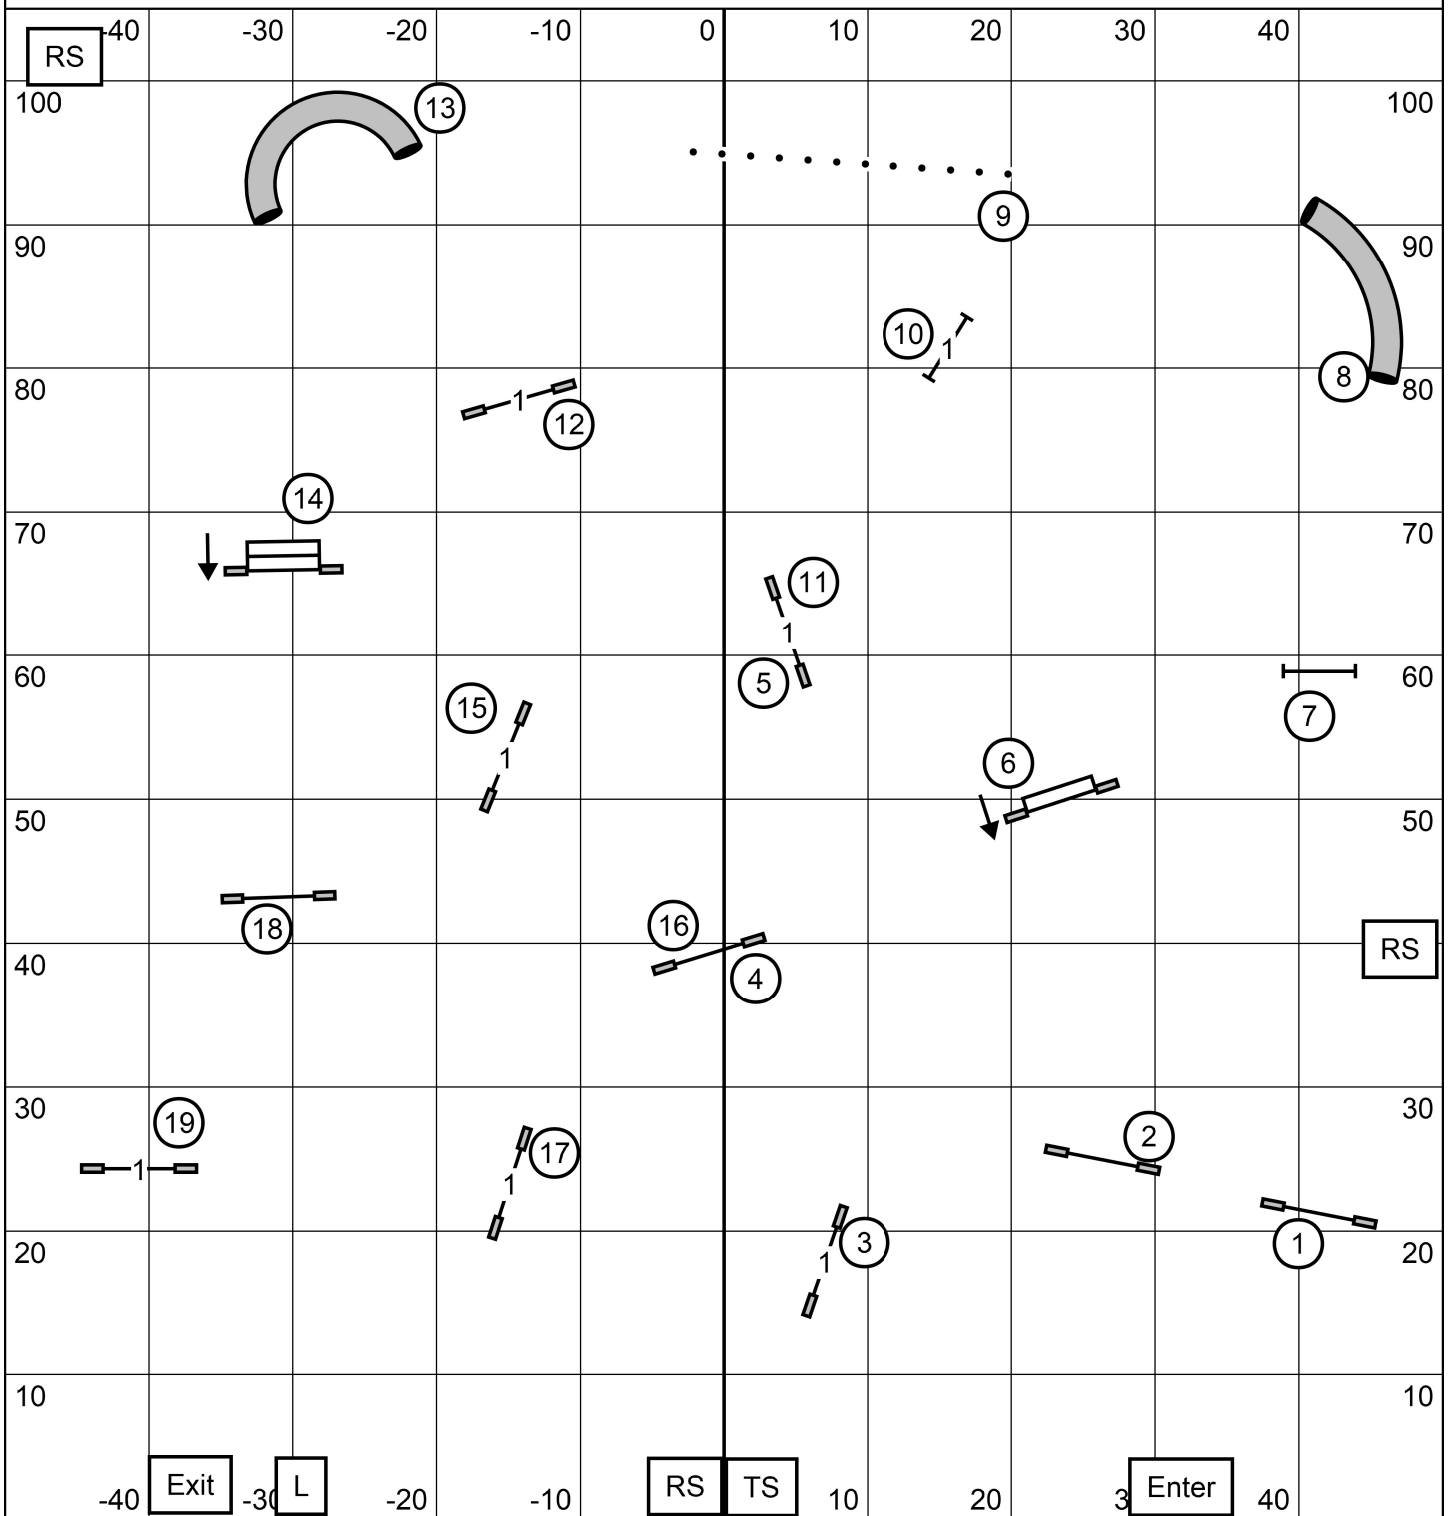

Empire Saluki Club 100' x 105' Indoors on Turf
 Friday, November 1, 2024 Judge: Don Wittke

PREMIER JWW

Empire Saluki Club 100' x 105' Indoors on Turf
 Friday, November 1, 2024 Judge: Don Wittke

Excellent / Master JWW

Empire Saluki Club 100' x 105' Indoors on Turf
 Friday, November 1, 2024 Judge: Don Wittke

OPEN JWW

Empire Saluki Club 100' x 105' Indoors on Turf
 Friday, November 1, 2024 Judge: Don Wittke

NOVICE JWW

Empire Saluki Club 100' x 105' Indoors on Turf
 Friday, November 1, 2024 Judge: Don Wittke

PREMIER STANDARD

Empire Saluki Club 100' x 105' Indoors on Turf
 Friday, November 1, 2024 Judge: Don Wittke

Excellent / Master STANDARD

Empire Saluki Club 100' x 105' Indoors on Turf
 Friday, November 1, 2024 Judge: Don Wittke

OPEN STANDARD