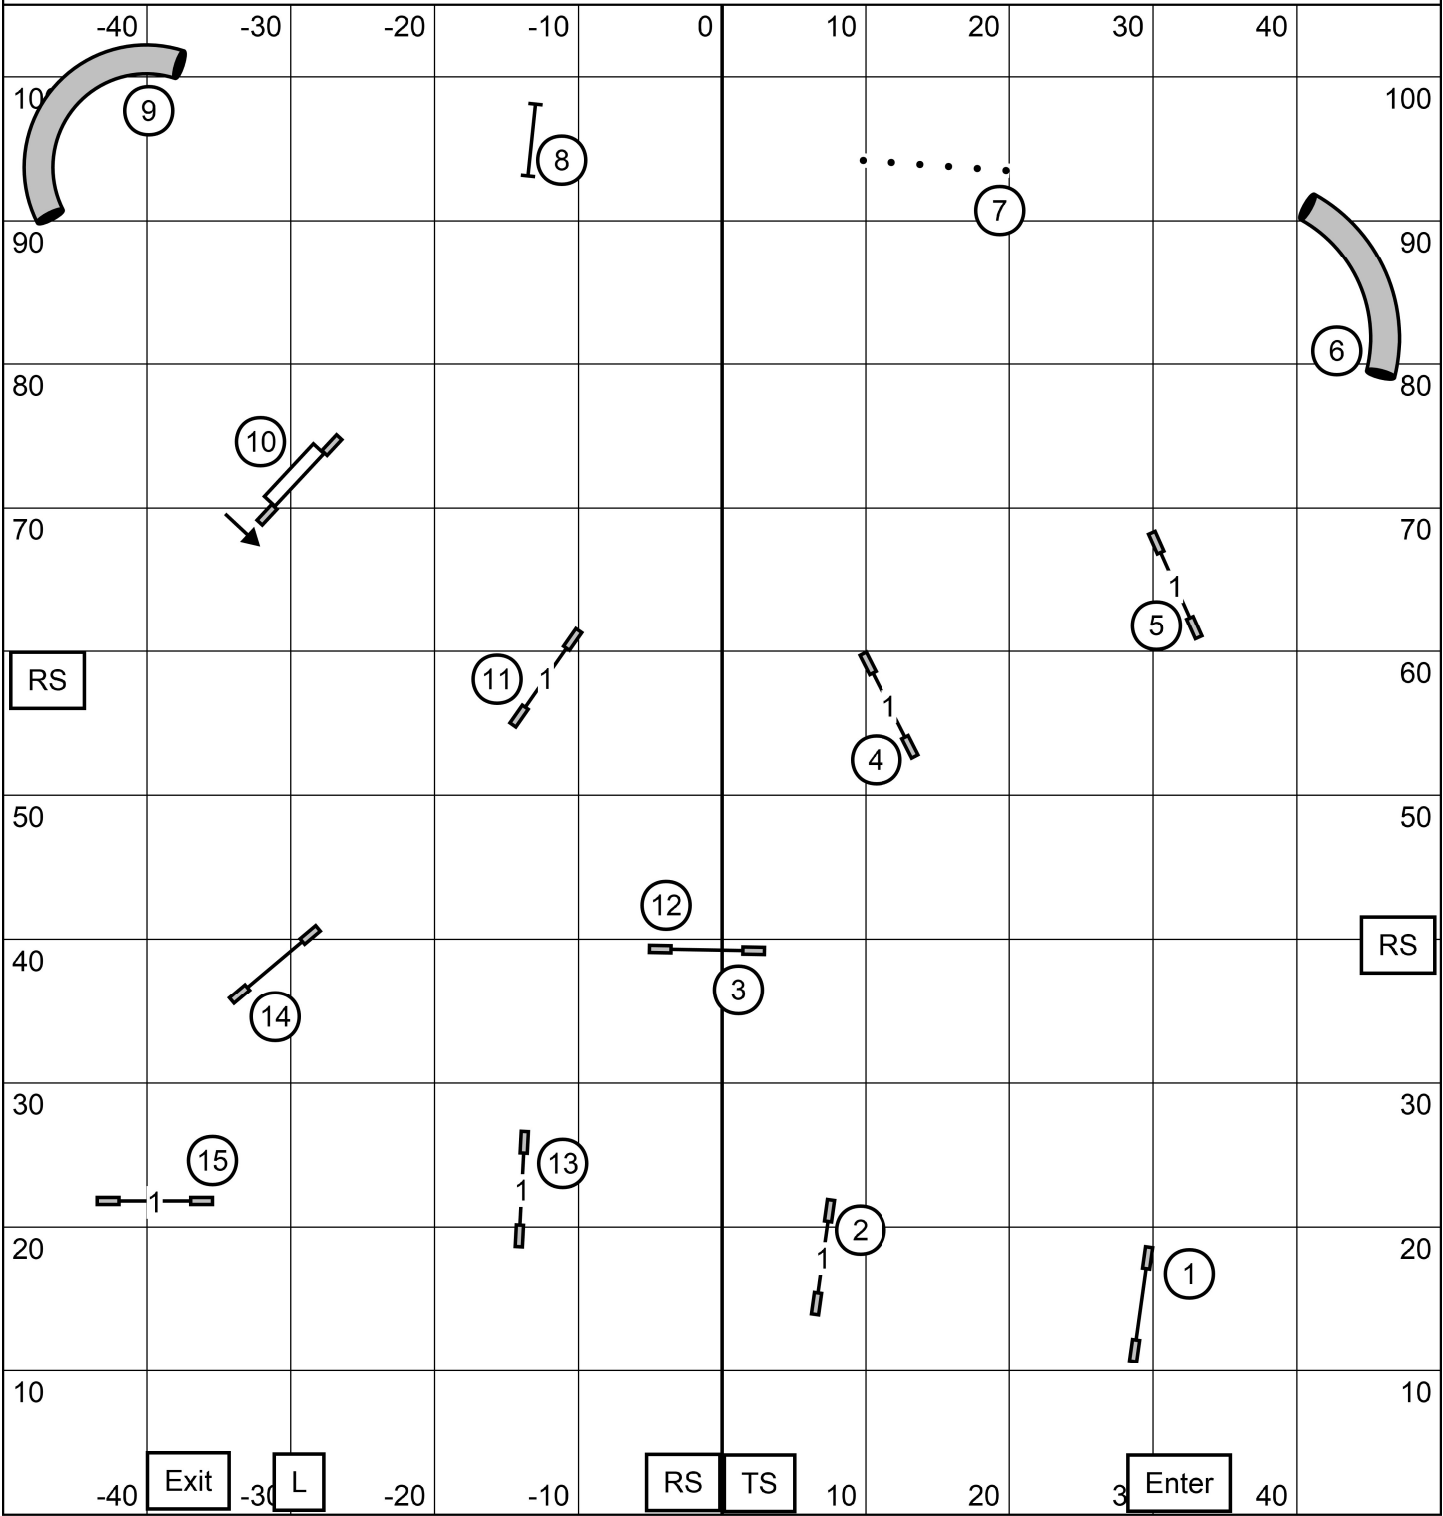

Empire Saluki Club 100' x 105' Indoors on Turf
 Friday, November 1, 2024 Judge: Don Wittke

PREMIER JWW

Empire Saluki Club 100' x 105' Indoors on Turf
 Friday, November 1, 2024 Judge: Don Wittke

Excellent / Master JWW

Empire Saluki Club 100' x 105' Indoors on Turf
 Friday, November 1, 2024 Judge: Don Wittke

OPEN JWW

Empire Saluki Club 100' x 105' Indoors on Turf
 Friday, November 1, 2024 Judge: Don Wittke

NOVICE JWW

Empire Saluki Club 100' x 105' Indoors on Turf
 Friday, November 1, 2024 Judge: Don Wittke

PREMIER STANDARD

Empire Saluki Club 100' x 105' Indoors on Turf
 Friday, November 1, 2024 Judge: Don Wittke

Excellent / Master STANDARD

Empire Saluki Club 100' x 105' Indoors on Turf
 Friday, November 1, 2024 Judge: Don Wittke

OPEN STANDARD