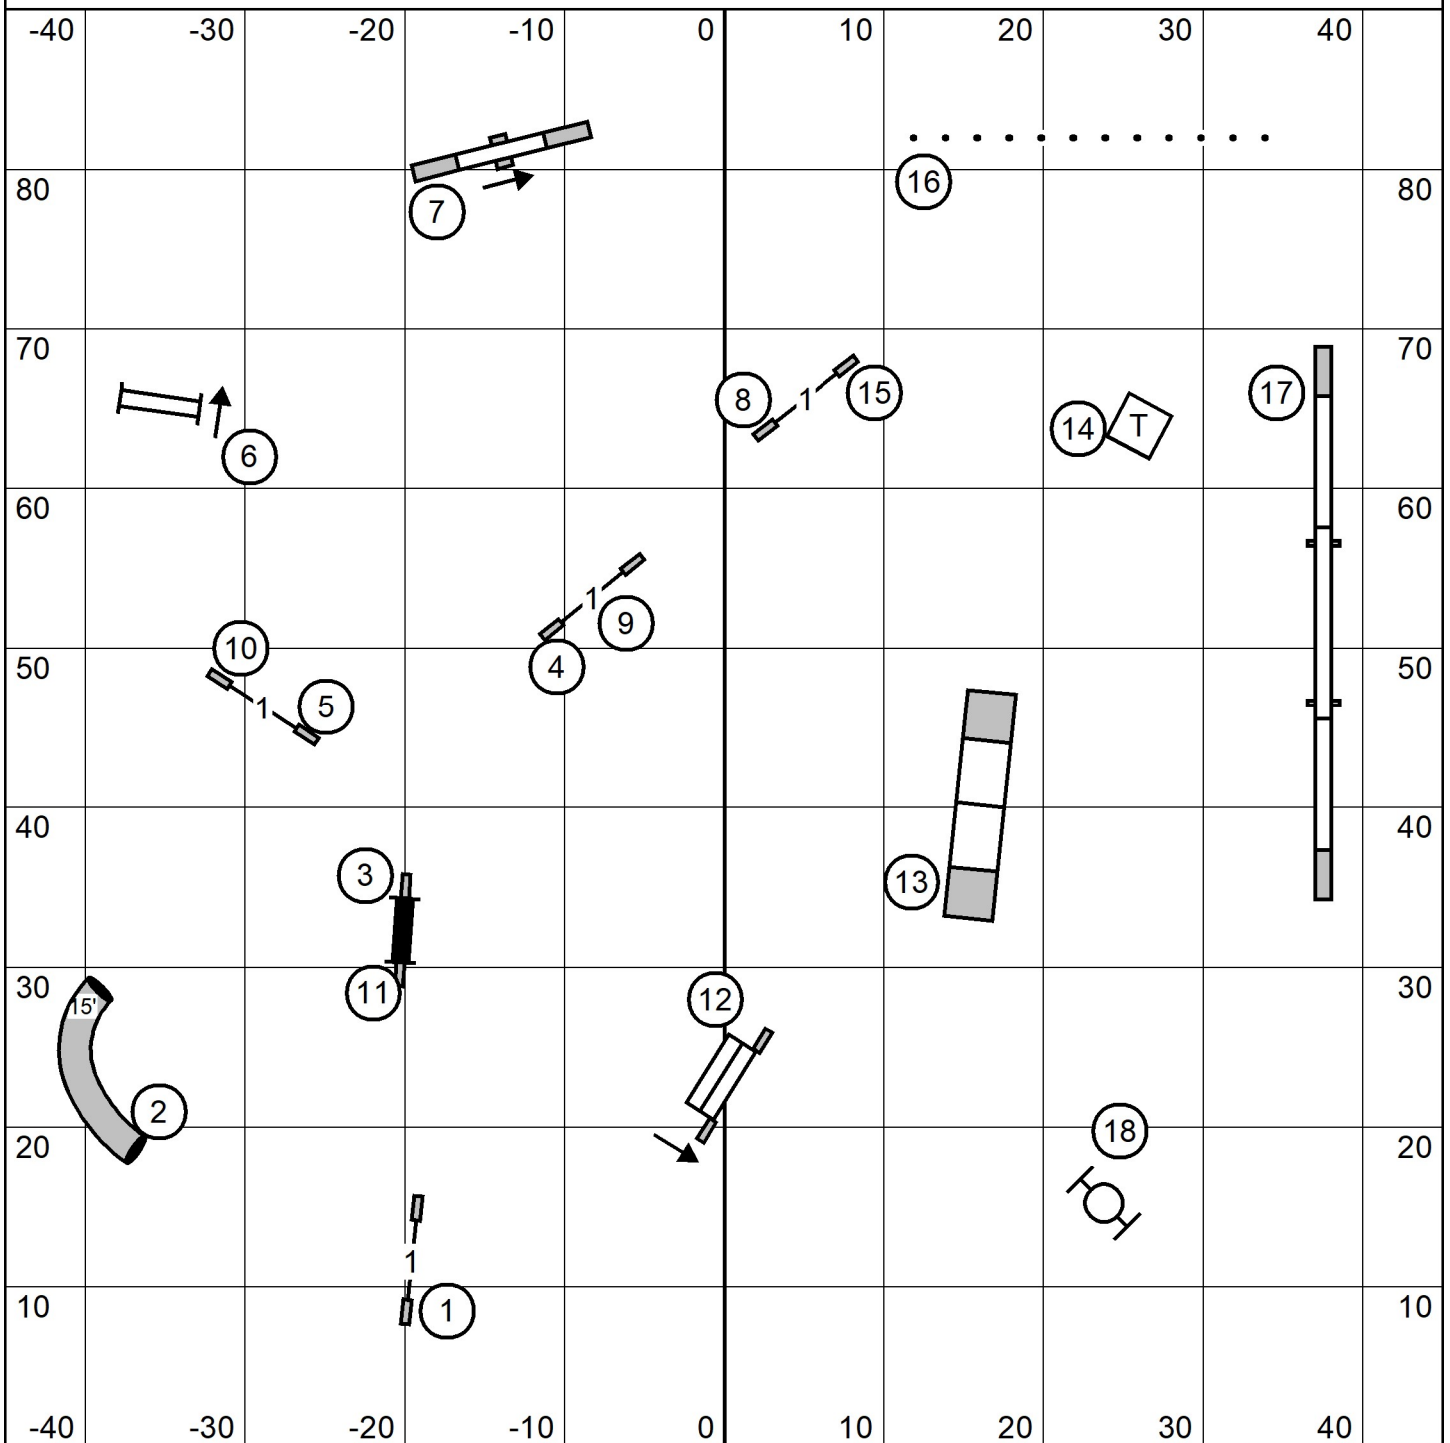

Icelandic Sheepdog Assoc of America
Canine New England
Walpole, MA
Saturday, November 2, 2024

Open Std
Indoors on Turf
90 x 90 ft
Judge: Andrew Mellon