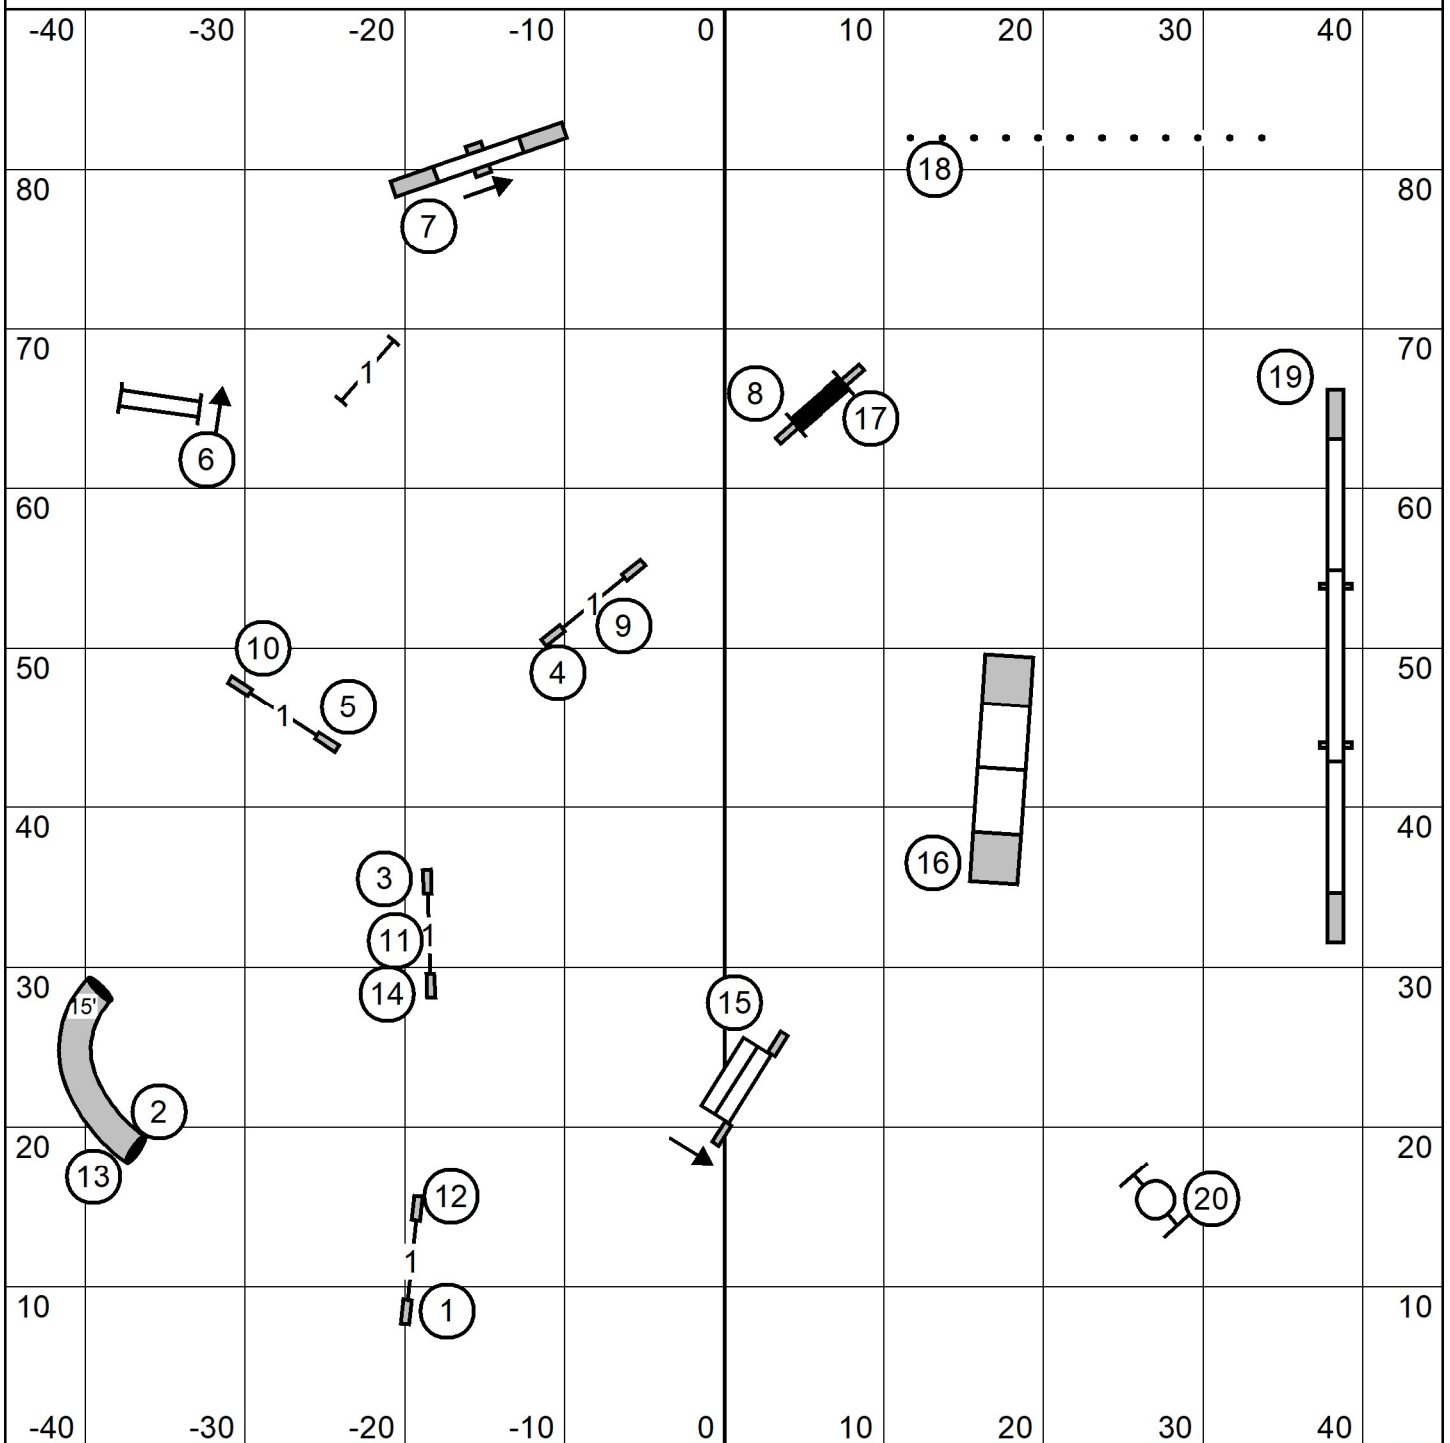

Icelandic Sheepdog Assoc of America
Canine New England
Walpole, MA
Saturday, November 2, 2024

Master/Excellent Std
Indoors on Turf
90 x 90 ft
Judge: Andrew Mellon