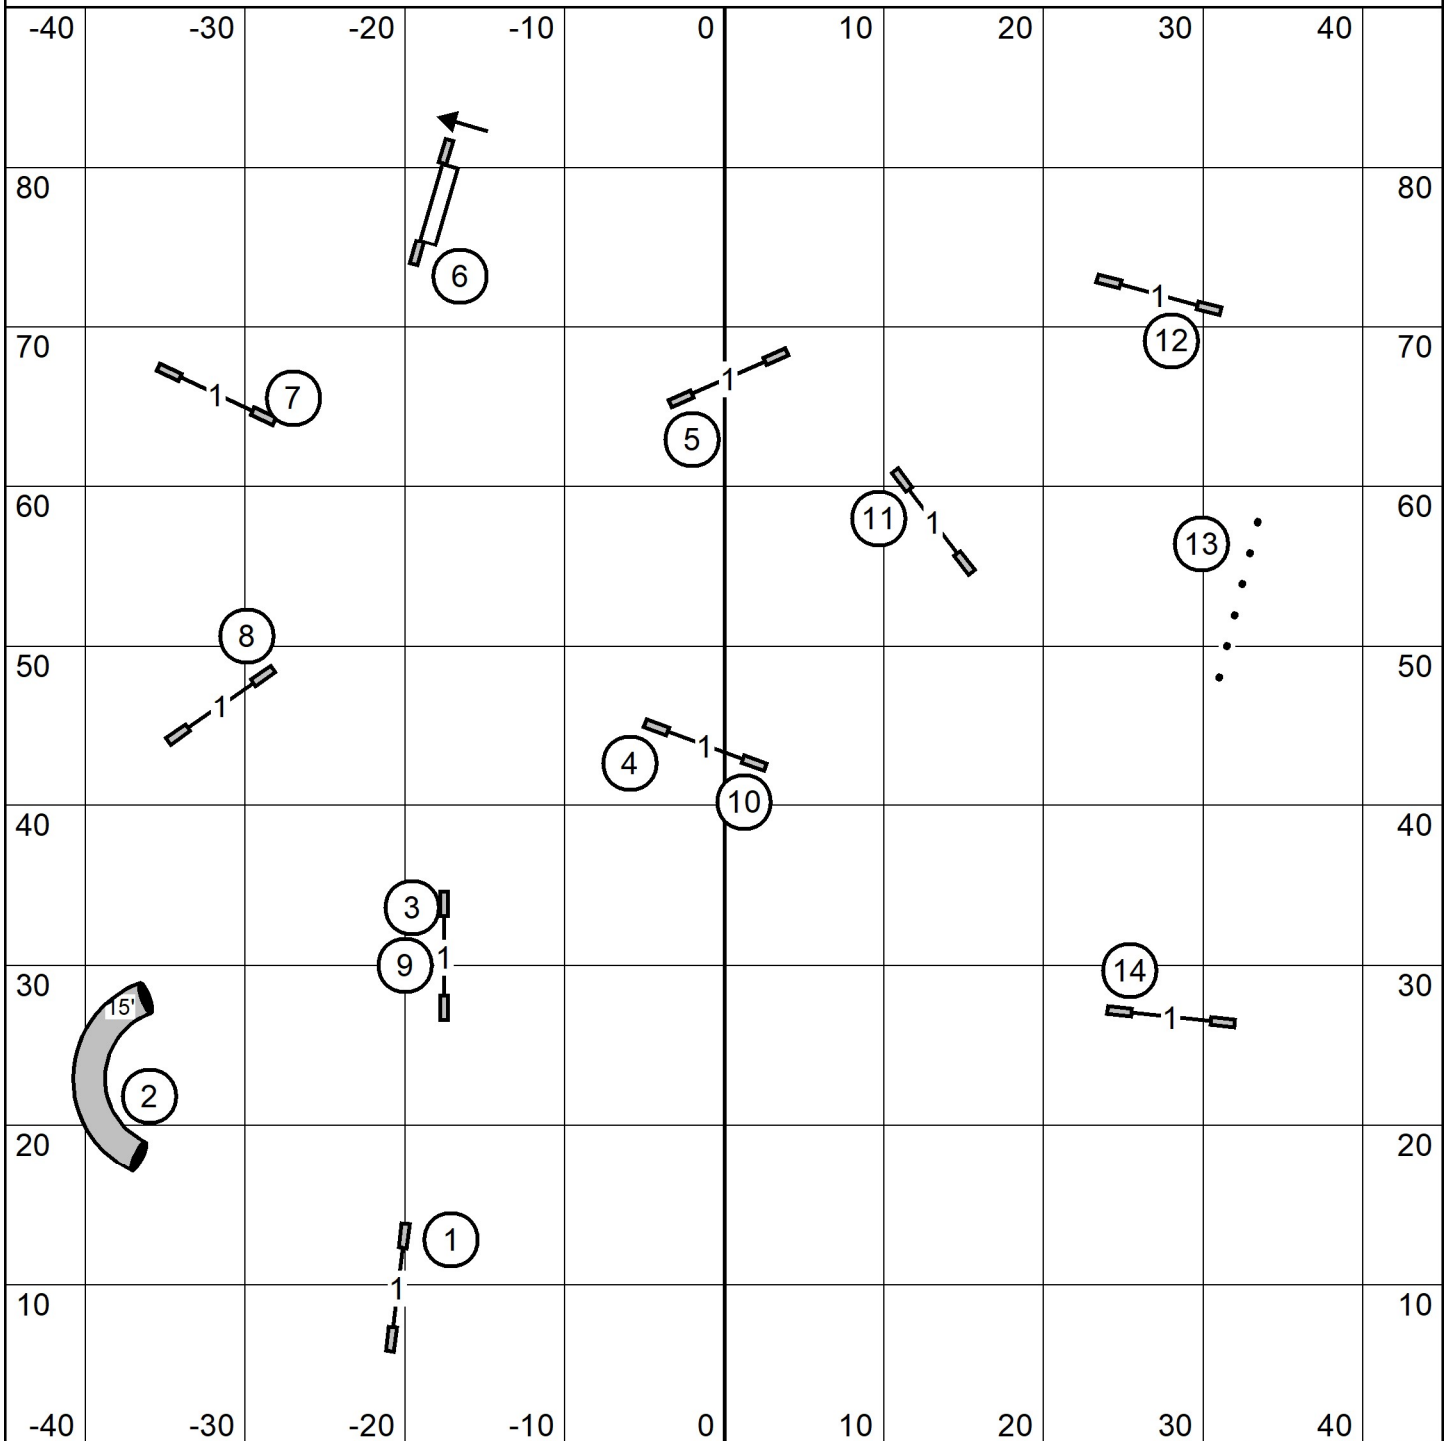

Icelandic Sheepdog Assoc of America
 Canine New England
 Walpole, MA
 Saturday, November 2, 2024

Master/Excellent JWW
 Indoors on Turf
 90 x 90 ft
 Judge: Andrew Mellon

Icelandic Sheepdog Assoc of America
 Canine New England
 Walpole, MA
 Saturday, November 2, 2024

Open JWW
 Indoors on Turf
 90 x 90 ft
 Judge: Andrew Mellon

Icelandic Sheepdog Assoc of America
Canine New England
Walpole, MA
Saturday, November 2, 2024

Novice JWW
Indoors on Turf
90 x 90 ft
Judge: Andrew Mellon