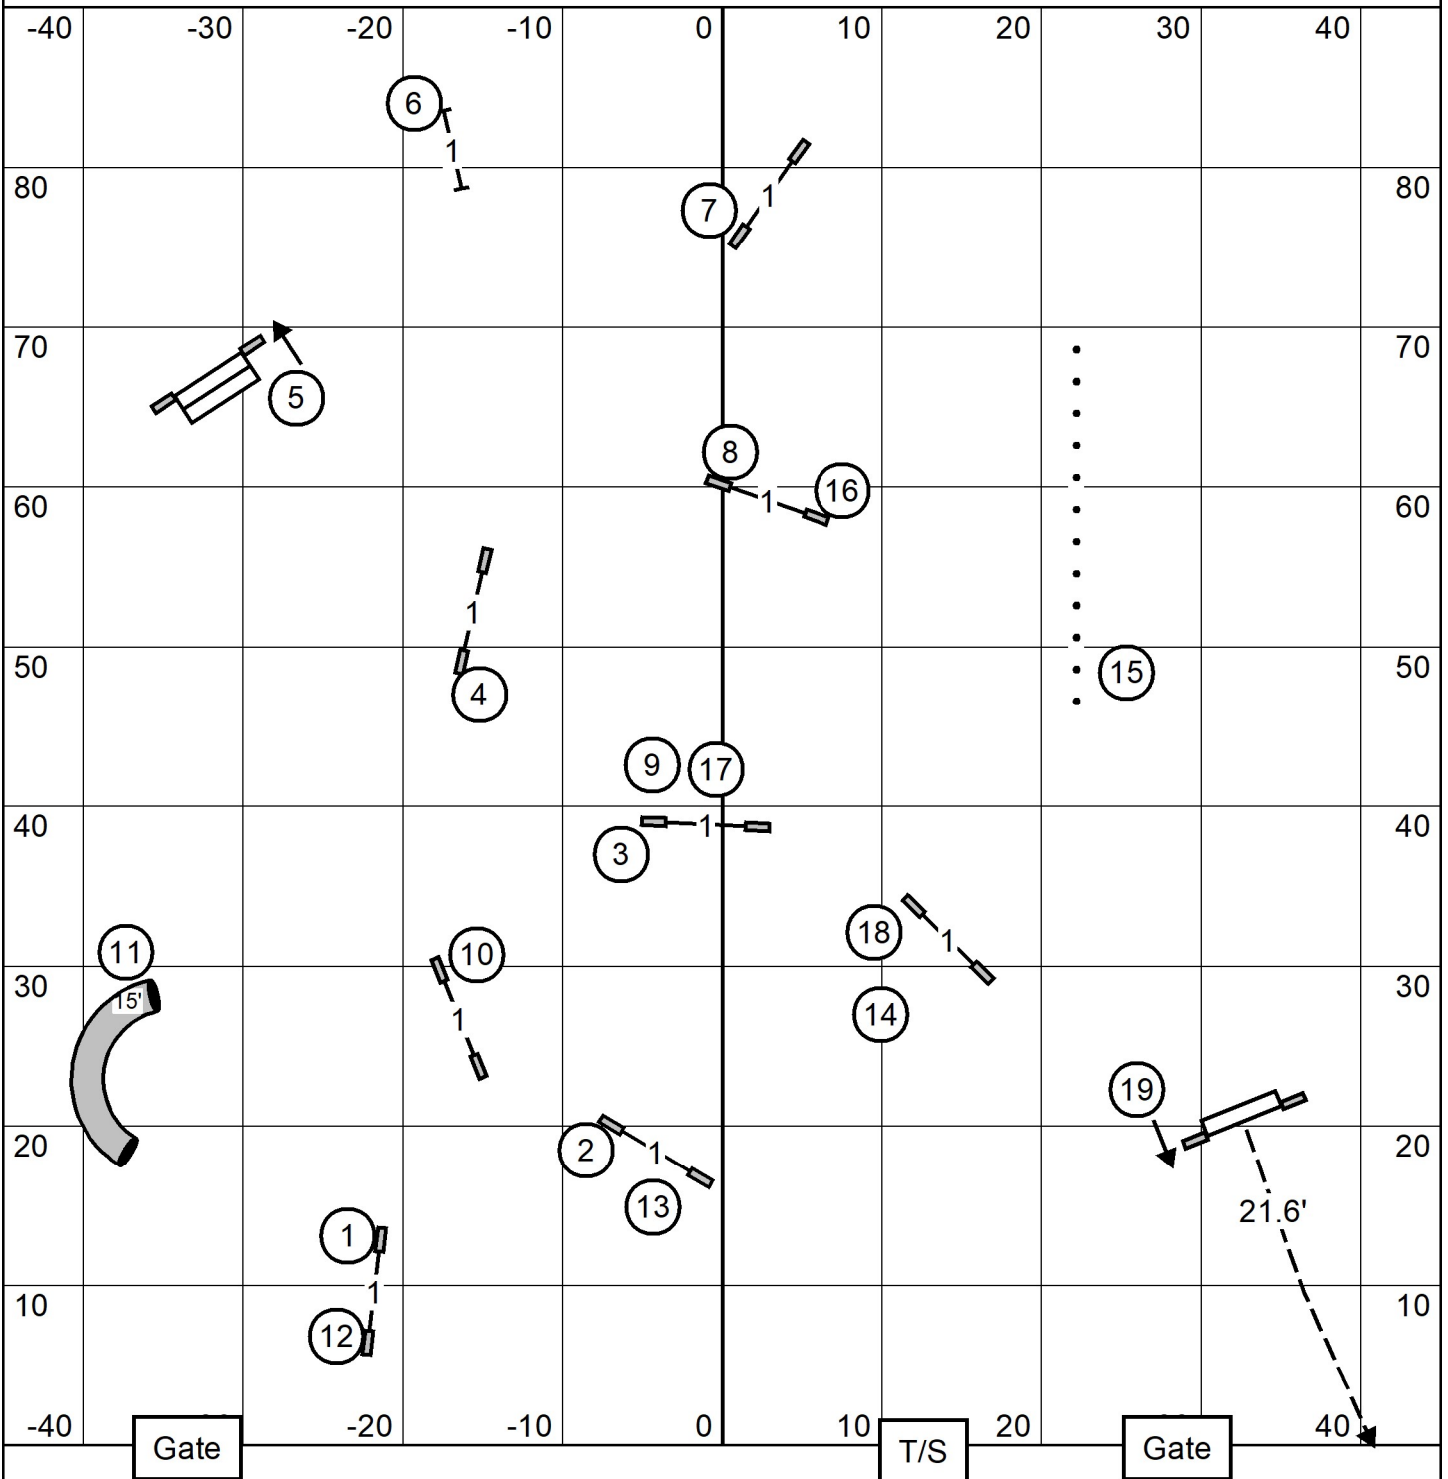

Icelandic Sheepdog Assoc of America
 Canine New England
 Walpole, MA
 Saturday, November 2, 2024

Premier JWW
 Indoors on Turf
 90 x 90 ft
 Judge: Andrew Mellon

- Challenges:
1. #2 to #3 Threadle.
 2. #3 to #4 270.
 3. #7 backside
 4. #10 Bi-directional weaves.
 5. #16 backside

Icelandic Sheepdog Assoc of America
 Canine New England
 Walpole, MA
 Saturday, November 2, 2024

Master/Excellent JWW
 Indoors on Turf
 90 x 90 ft
 Judge: Andrew Mellon

Icelandic Sheepdog Assoc of America
 Canine New England
 Walpole, MA
 Saturday, November 2, 2024

Open JWW
 Indoors on Turf
 90 x 90 ft
 Judge: Andrew Mellon

Icelandic Sheepdog Assoc of America
Canine New England
Walpole, MA
Saturday, November 2, 2024

Novice JWW
Indoors on Turf
90 x 90 ft
Judge: Andrew Mellon

Open Std
Indoors on Turf
90 x 90 ft
Judge: Andrew Mellon

Icelandic Sheepdog Assoc of America
 Canine New England
 Walpole, MA
 Saturday, November 2, 2024

Novice Std
 Indoors on Turf
 90 x 90 ft
 Judge: Andrew Mellon