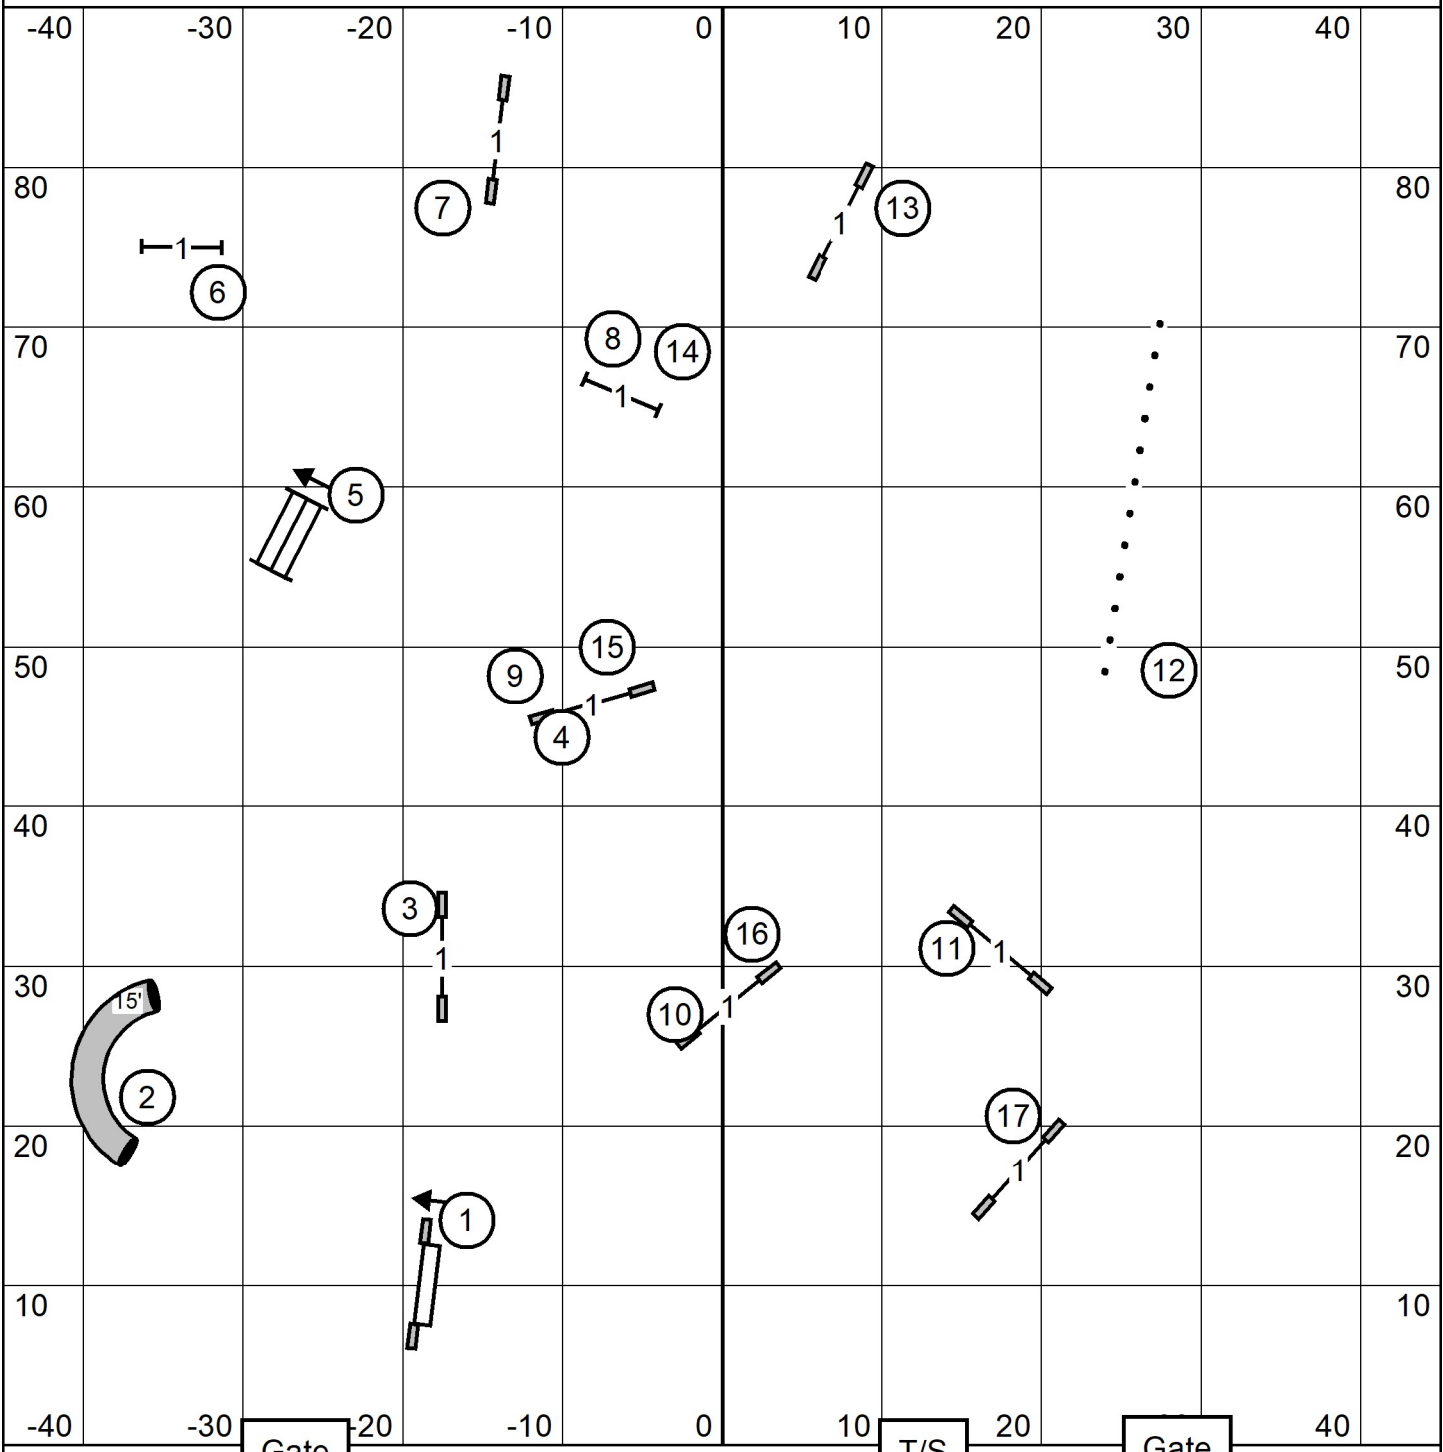

Icelandic Sheepdog Assoc of America
 Canine New England
 Walpole, MA
 Saturday, November 2, 2024

Premier JWW
 Indoors on Turf
 90 x 90 ft
 Judge: Andrew Mellon

- Challenges:
1. #2 to #3 Threadle.
 2. #3 to #4 270.
 3. #7 backside
 4. #10 Bi-directional weaves.
 5. #16 backside

Icelandic Sheepdog Assoc of America
 Canine New England
 Walpole, MA
 Saturday, November 2, 2024

Master/Excellent JWW
 Indoors on Turf
 90 x 90 ft
 Judge: Andrew Mellon

Icelandic Sheepdog Assoc of America
 Canine New England
 Walpole, MA
 Saturday, November 2, 2024

Open JWW
 Indoors on Turf
 90 x 90 ft
 Judge: Andrew Mellon

Icelandic Sheepdog Assoc of America
Canine New England
Walpole, MA
Saturday, November 2, 2024

Novice JWW
Indoors on Turf
90 x 90 ft
Judge: Andrew Mellon