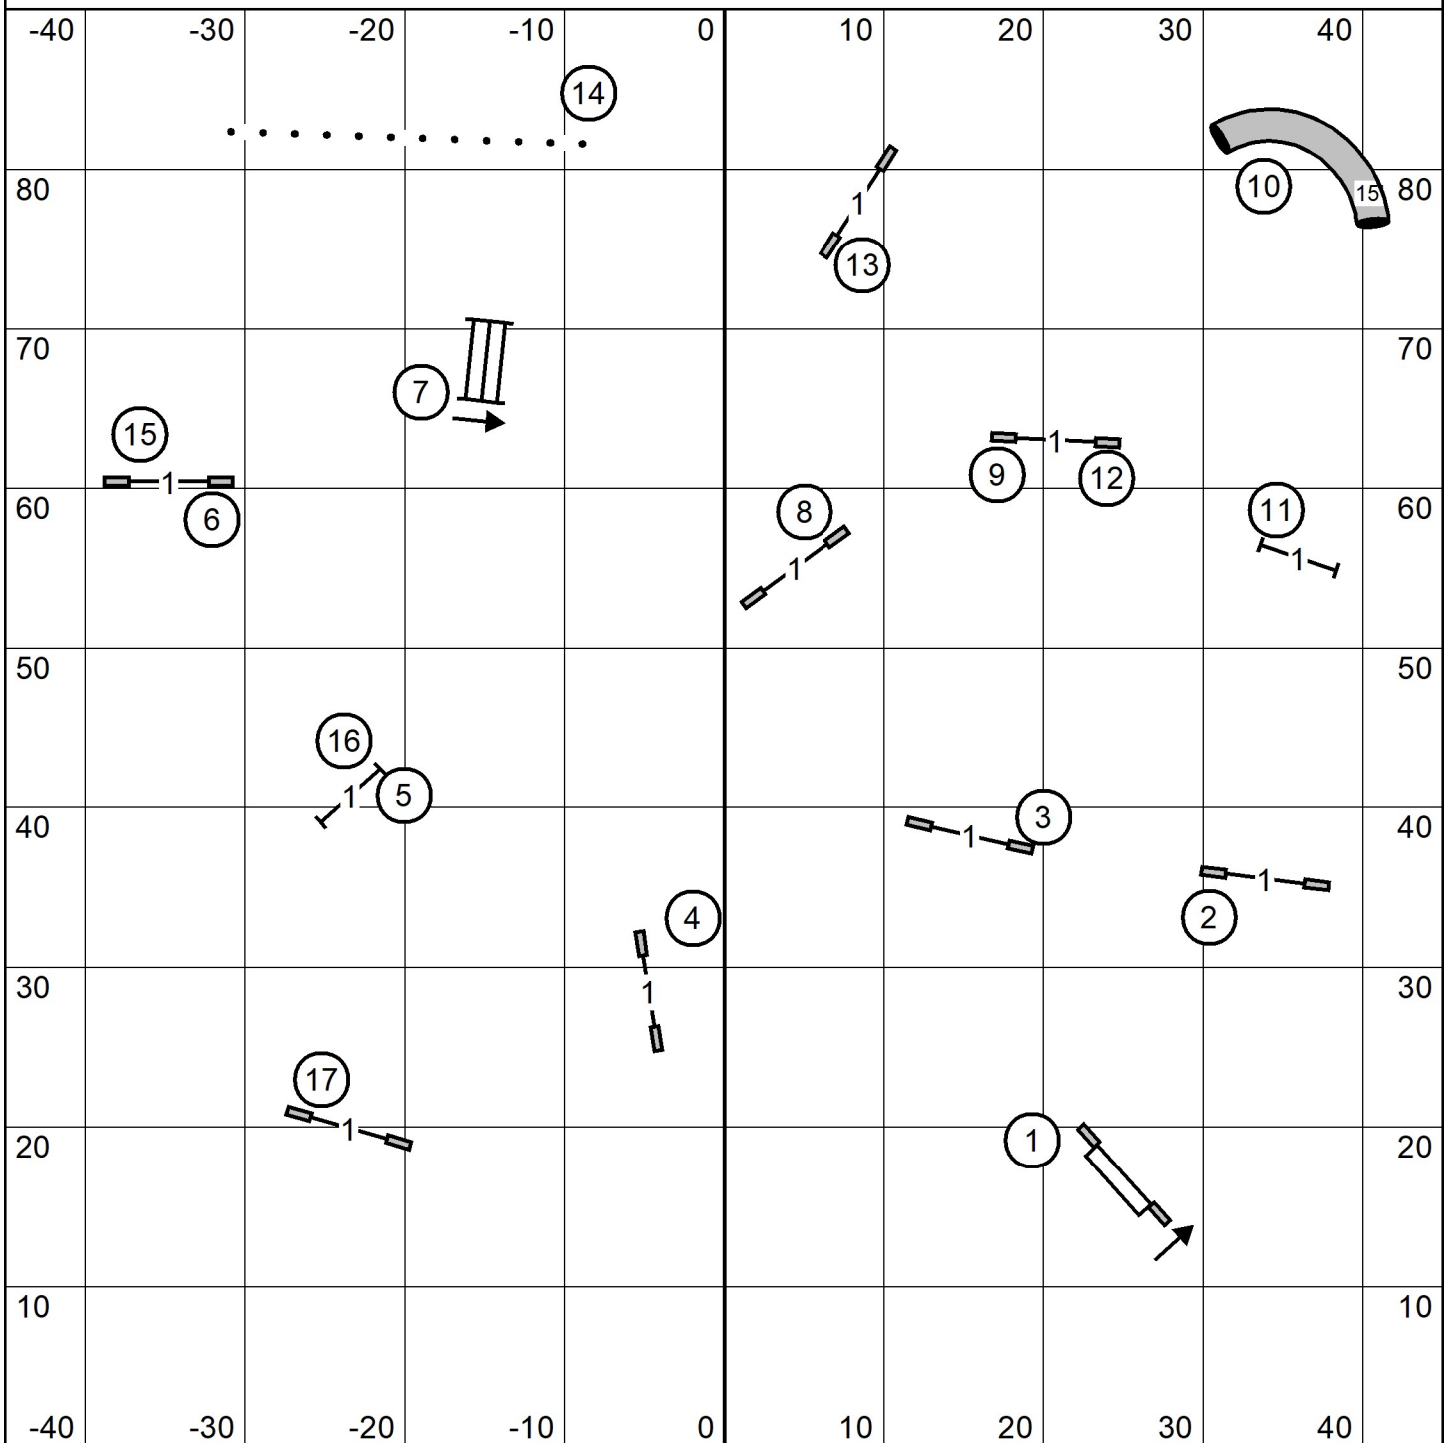

Ocean State Agility Club
Canine New England
Walpole, MA
Sunday, November 3, 2024

Open JWW
Indoors on Turf
90 x 90 ft
Judge: Andrew Mellon