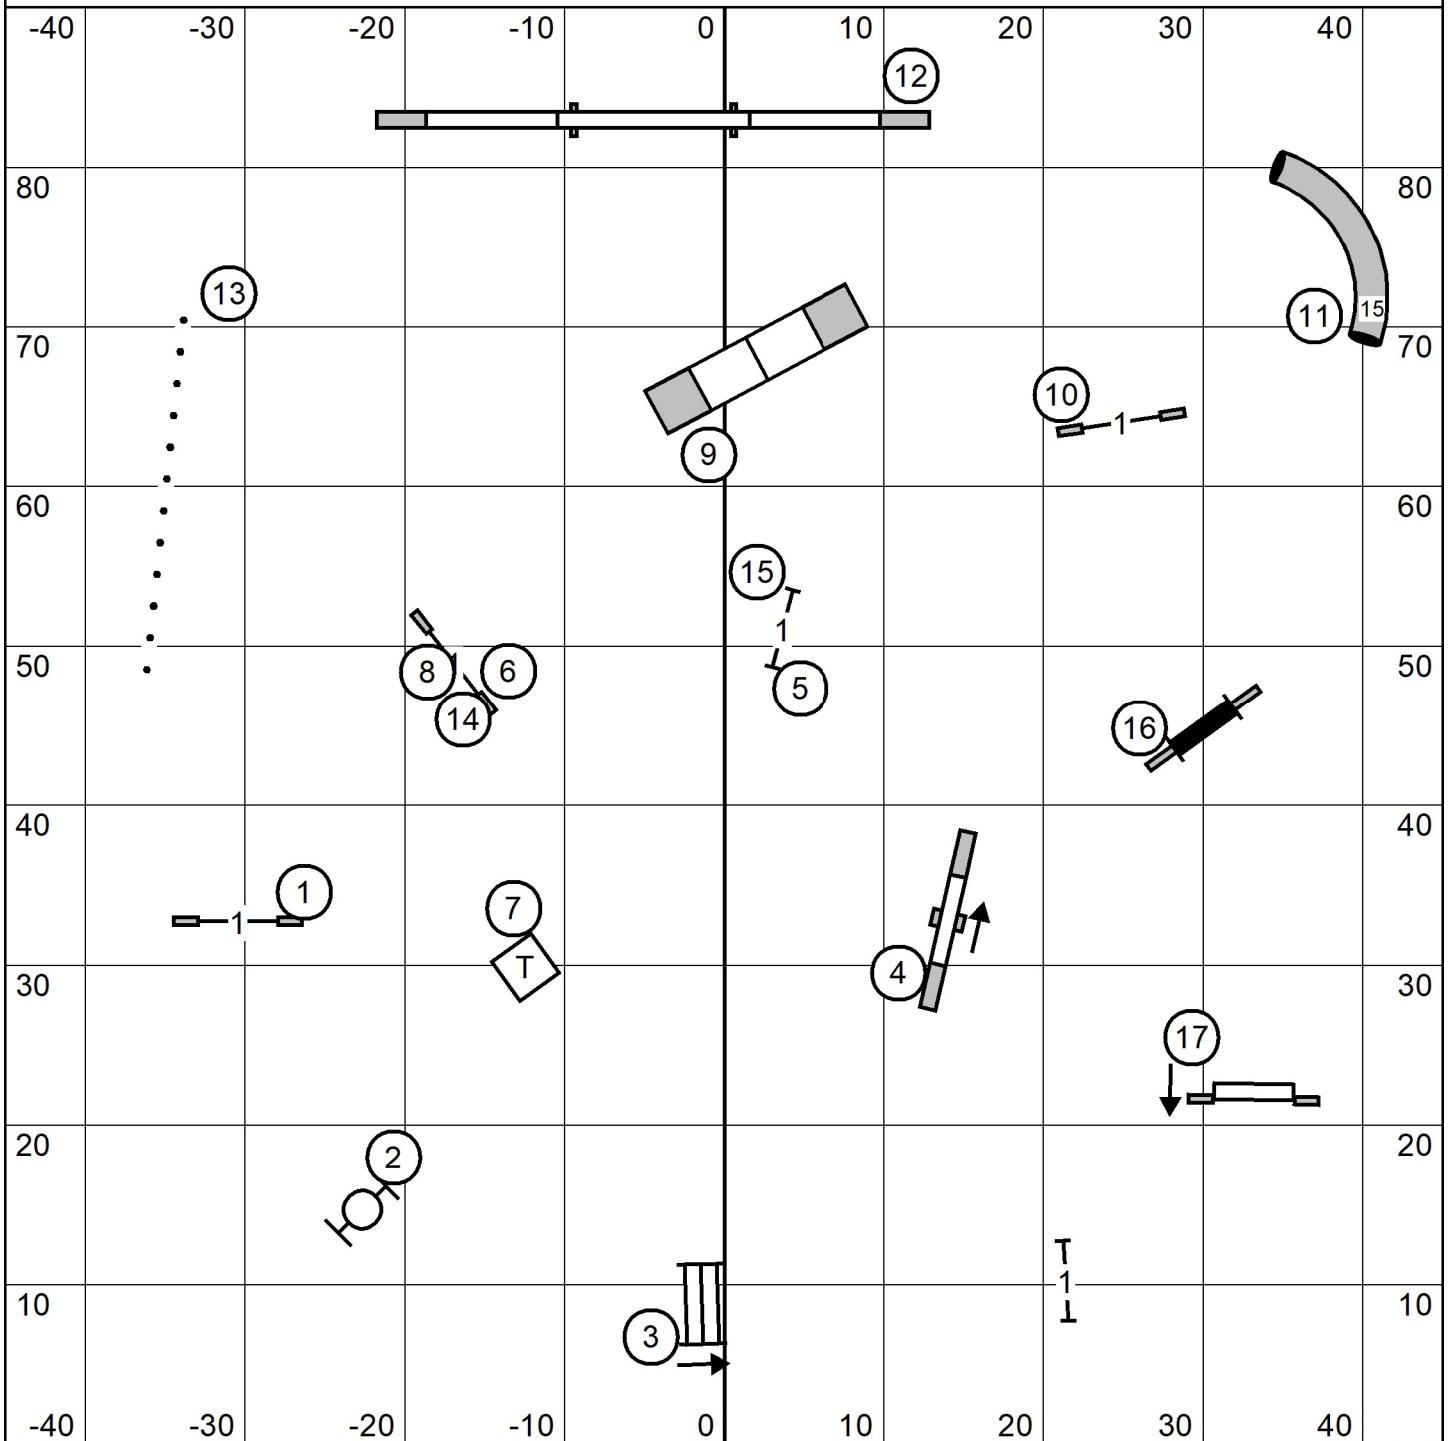

Ocean State Agility Club
 Canine New England
 Walpole, MA
 Sunday, November 3, 2024

Premier Std
 Indoors on Turf
 90 x 90 ft
 Judge: Andrew Mellon

- Challenges:
1. Threadle (#2 to #3)
 2. 270 (#3 to #4)
 3. backside (#11)
 4. backside (#14)

Icelandic Sheepdog Assoc of America
 Canine New England
 Walpole, MA
 Sunday, November 3, 2024

Open Std
 Indoors on Turf
 90 x 90 ft
 Judge: Andrew Mellon

Icelandic Sheepdog Assoc of America
 Canine New England
 Walpole, MA
 Sunday, November 3, 2024

Novice Std
 Indoors on Turf
 90 x 90 ft
 Judge: Andrew Mellon

Icelandic Sheepdog Assoc of America
 Canine New England
 Walpole, MA
 Sunday, November 3, 2024

Time2Beat
 Indoors on Turf
 90 x 90 ft
 Judge: Andrew Mellon