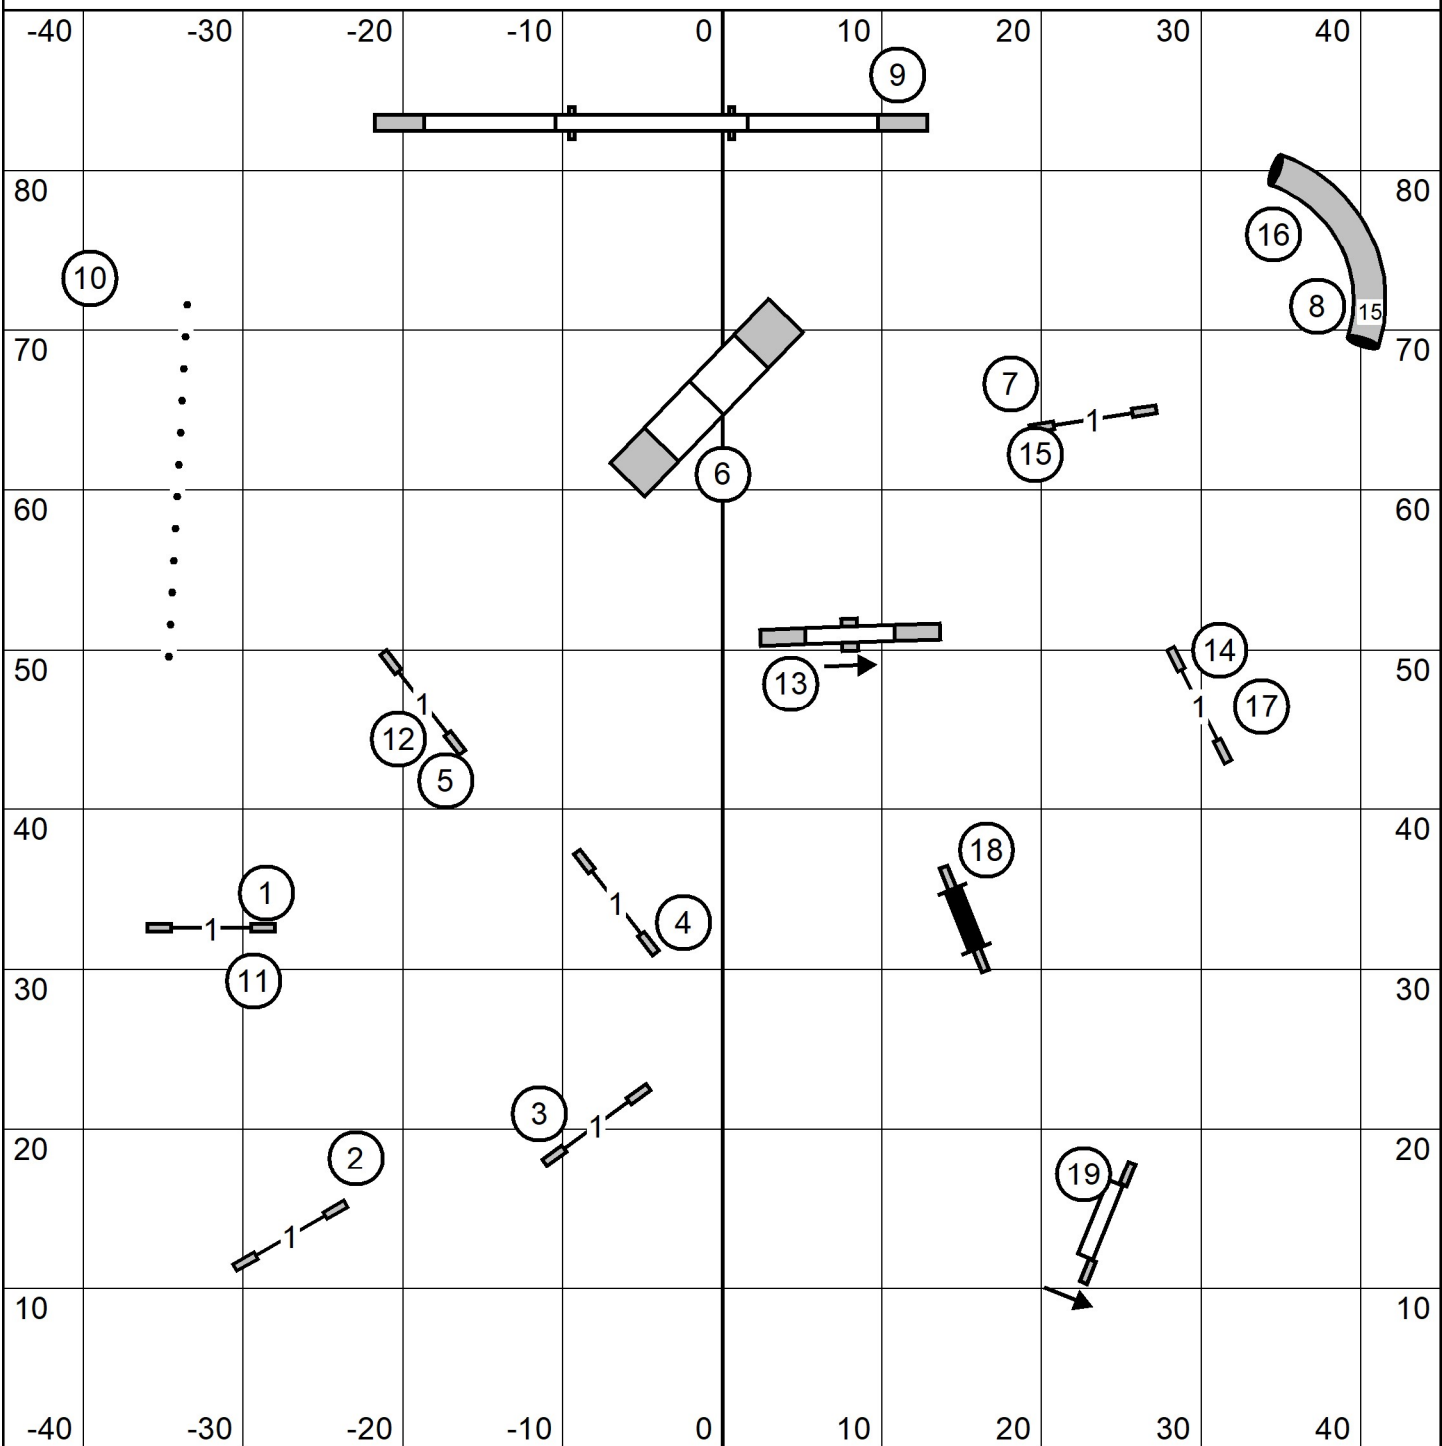

Ocean State Agility Club
 Canine New England
 Walpole, MA
 Sunday, November 3, 2024

Premier Std
 Indoors on Turf
 90 x 90 ft
 Judge: Andrew Mellon

- Challenges:
1. Threadle (#2 to #3)
 2. 270 (#3 to #4)
 3. backside (#11)
 4. backside (#14)

Icelandic Sheepdog Assoc of America
 Canine New England
 Walpole, MA
 Sunday, November 3, 2024

Open Std
 Indoors on Turf
 90 x 90 ft
 Judge: Andrew Mellon

Icelandic Sheepdog Assoc of America
 Canine New England
 Walpole, MA
 Sunday, November 3, 2024

Novice Std
 Indoors on Turf
 90 x 90 ft
 Judge: Andrew Mellon

Icelandic Sheepdog Assoc of America
 Canine New England
 Walpole, MA
 Sunday, November 3, 2024

Time2Beat
 Indoors on Turf
 90 x 90 ft
 Judge: Andrew Mellon