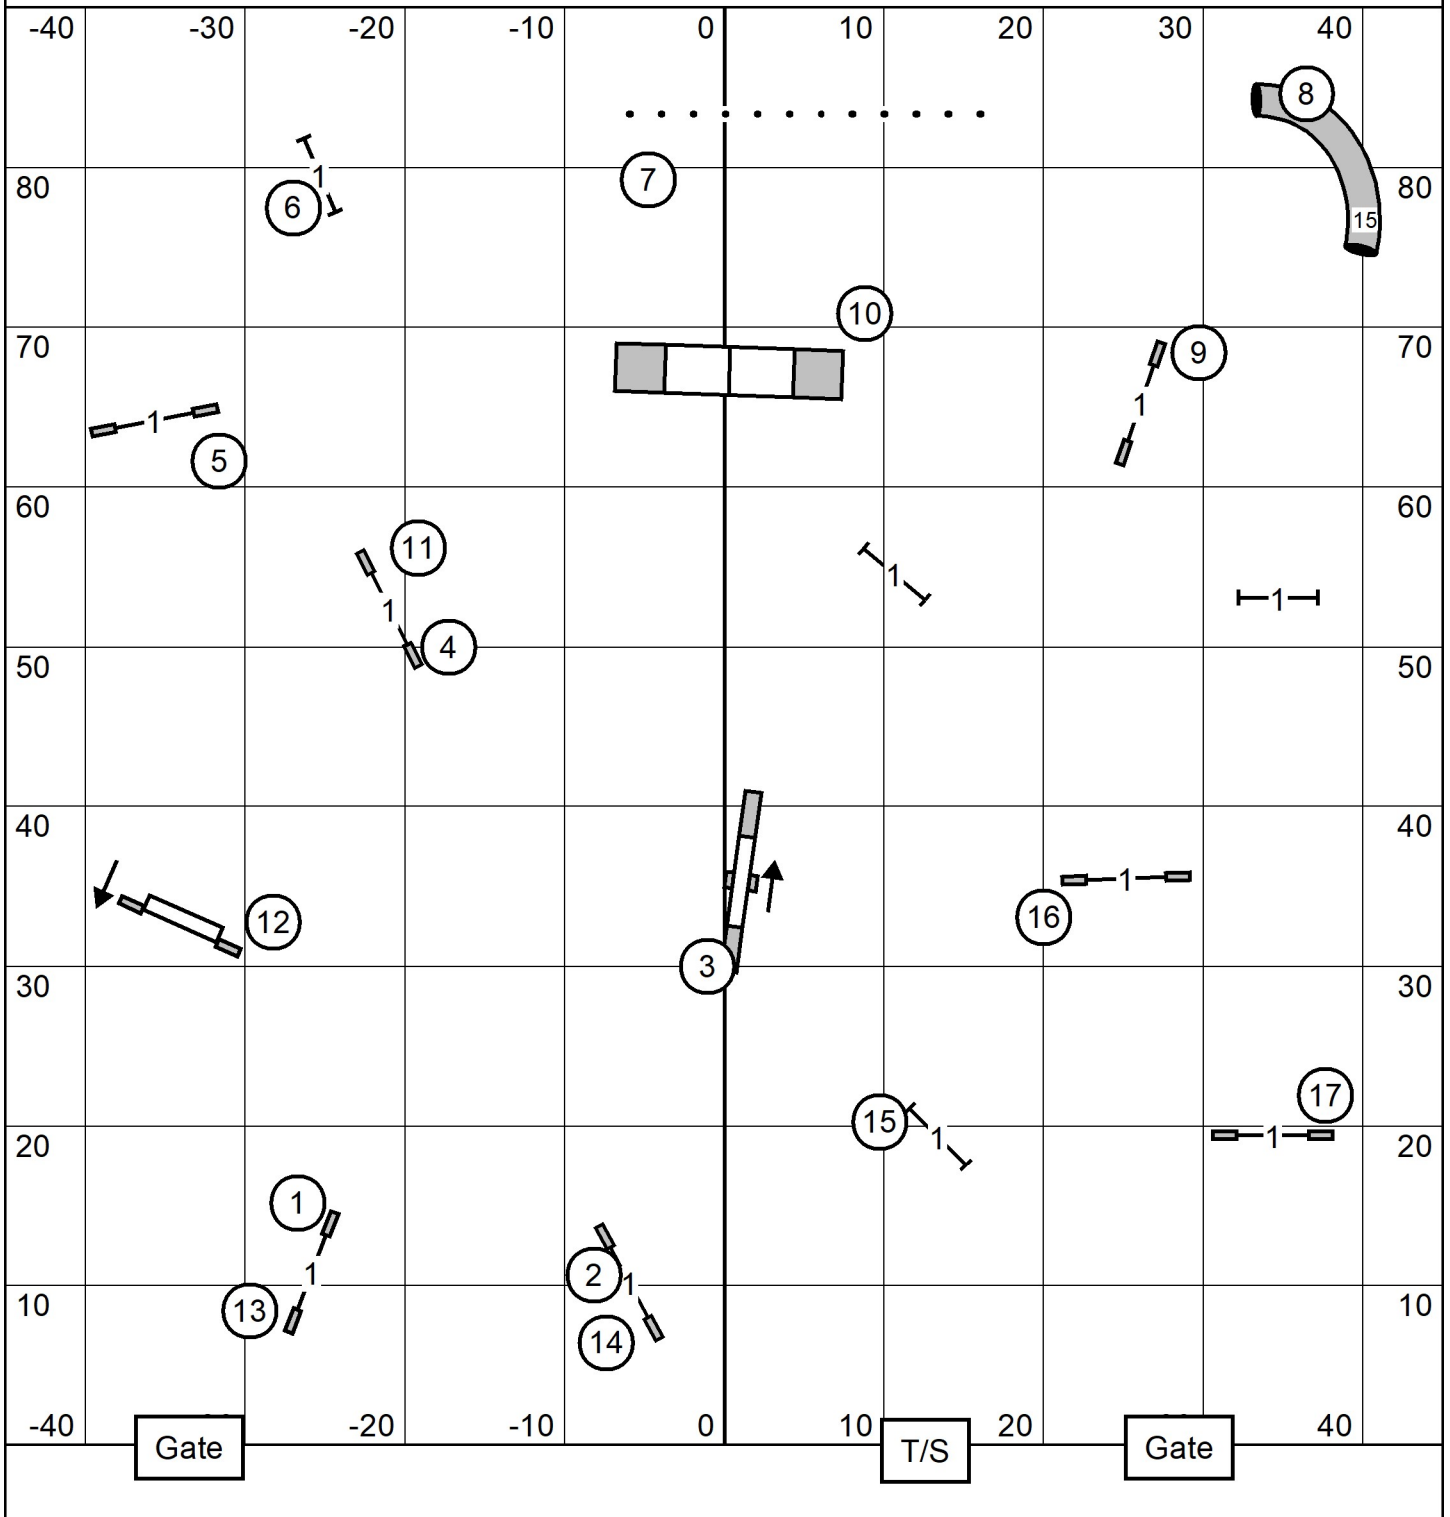

Ocean State Agility Club
 Canine New England
 Walpole, MA
 Sunday, November 3, 2024

Premier Std
 Indoors on Turf
 90 x 90 ft
 Judge: Andrew Mellon

- Challenges:
1. Threadle (#2 to #3)
 2. 270 (#3 to #4)
 3. backside (#11)
 4. backside (#14)

Icelandic Sheepdog Assoc of America
 Canine New England
 Walpole, MA
 Sunday, November 3, 2024

Open Std
 Indoors on Turf
 90 x 90 ft
 Judge: Andrew Mellon

Icelandic Sheepdog Assoc of America
 Canine New England
 Walpole, MA
 Sunday, November 3, 2024

Novice Std
 Indoors on Turf
 90 x 90 ft
 Judge: Andrew Mellon

Icelandic Sheepdog Assoc of America
 Canine New England
 Walpole, MA
 Sunday, November 3, 2024

Time2Beat
 Indoors on Turf
 90 x 90 ft
 Judge: Andrew Mellon