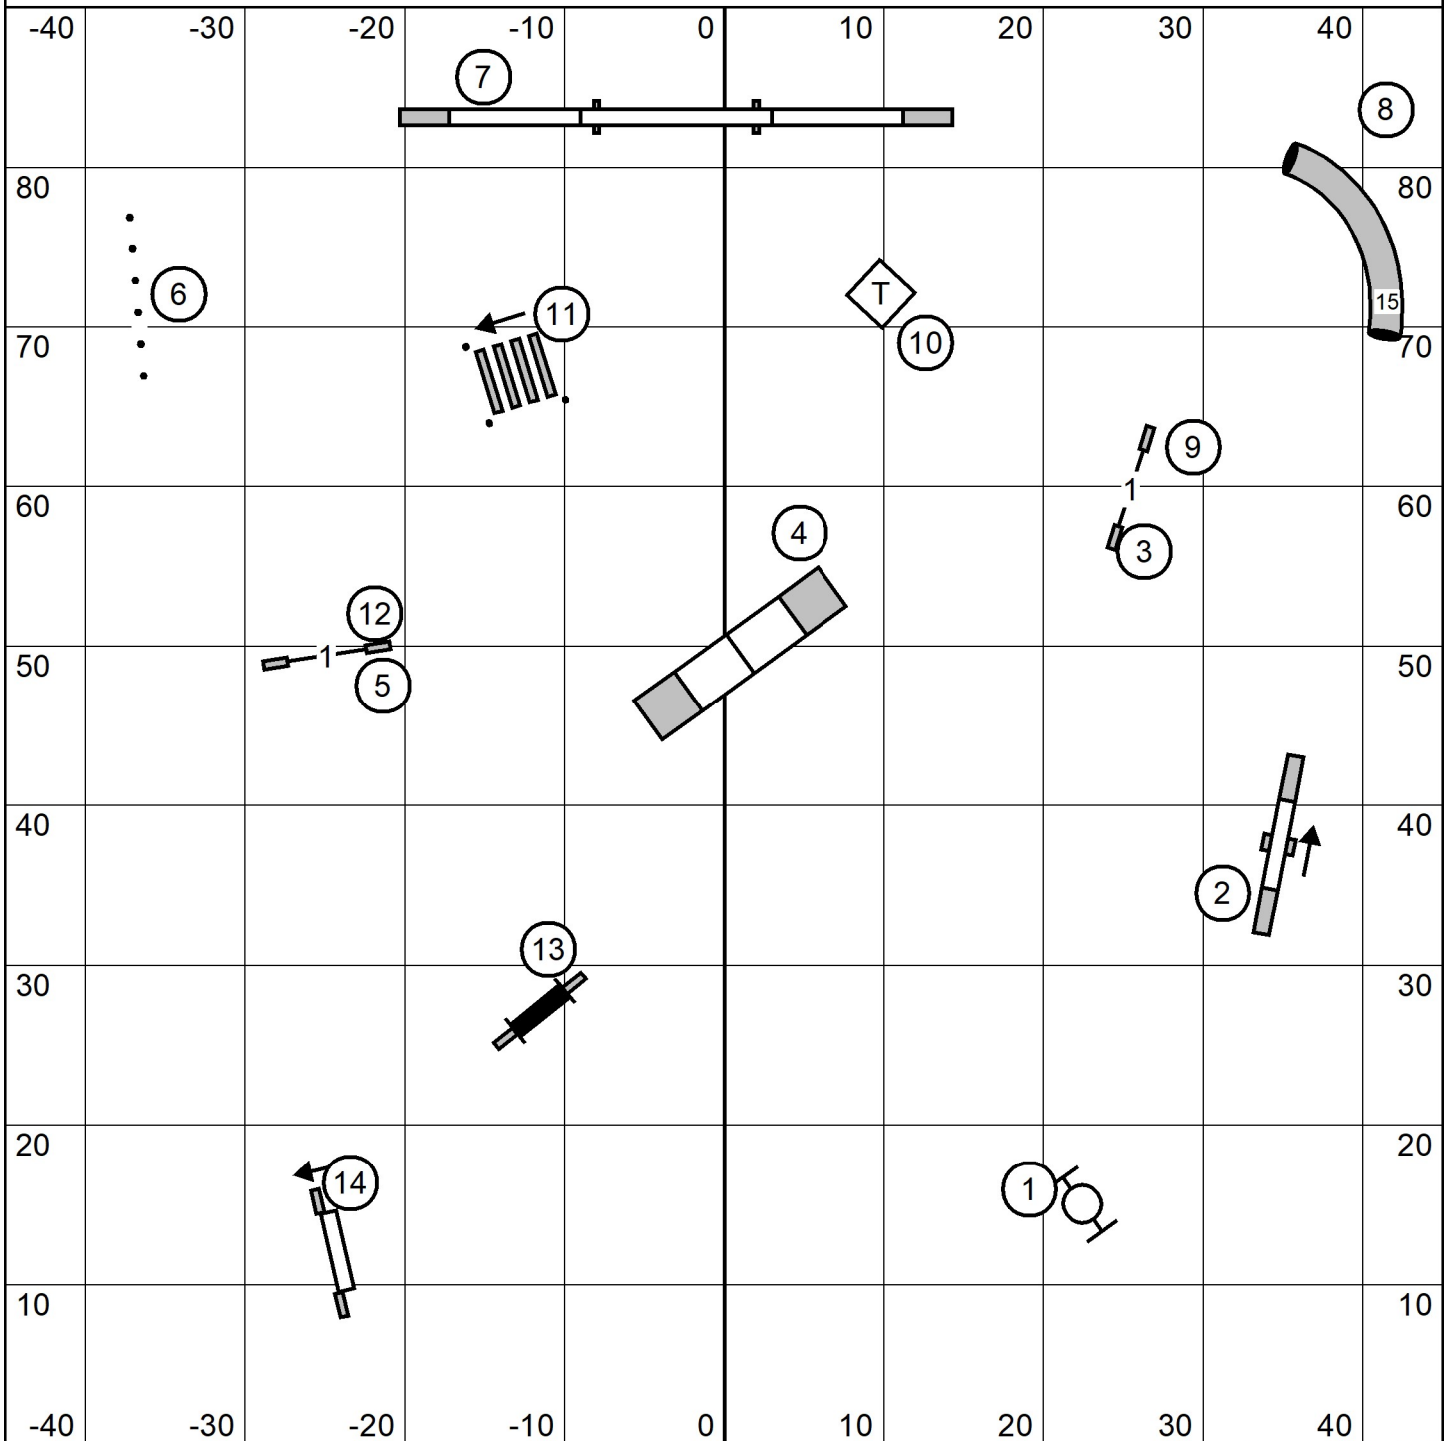

Ocean State Agility Club
 Canine New England
 Walpole, MA
 Sunday, November 3, 2024

Premier Std
 Indoors on Turf
 90 x 90 ft
 Judge: Andrew Mellon

- Challenges:
1. Threadle (#2 to #3)
 2. 270 (#3 to #4)
 3. backside (#11)
 4. backside (#14)

Icelandic Sheepdog Assoc of America
 Canine New England
 Walpole, MA
 Sunday, November 3, 2024

Open Std
 Indoors on Turf
 90 x 90 ft
 Judge: Andrew Mellon

Icelandic Sheepdog Assoc of America
 Canine New England
 Walpole, MA
 Sunday, November 3, 2024

Novice Std
 Indoors on Turf
 90 x 90 ft
 Judge: Andrew Mellon

Icelandic Sheepdog Assoc of America
 Canine New England
 Walpole, MA
 Sunday, November 3, 2024

Time2Beat
 Indoors on Turf
 90 x 90 ft
 Judge: Andrew Mellon