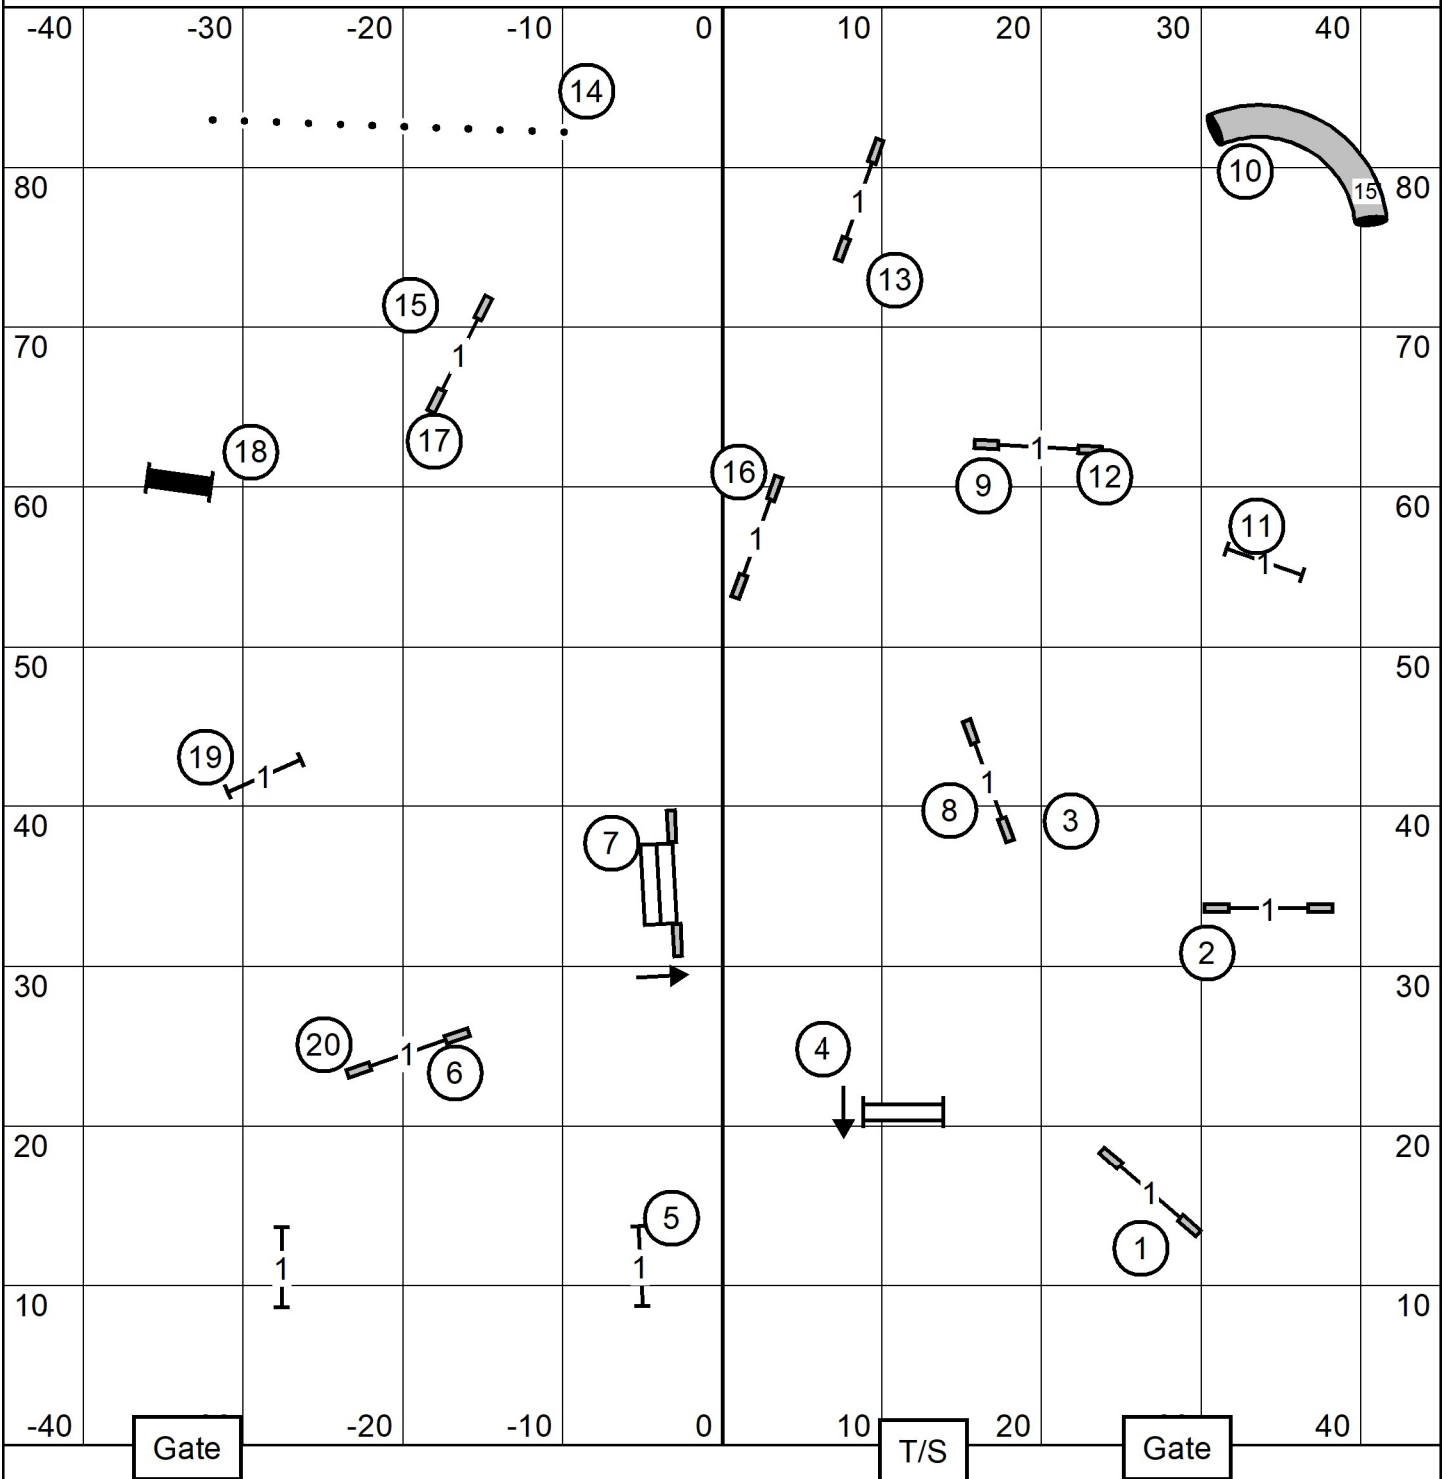

Ocean State Agility Club
Canine New England
Walpole, MA
Sunday, November 3, 2024

Excellent / Master JWW
Indoors on Turf
90 x 90 ft
Judge: Andrew Mellon