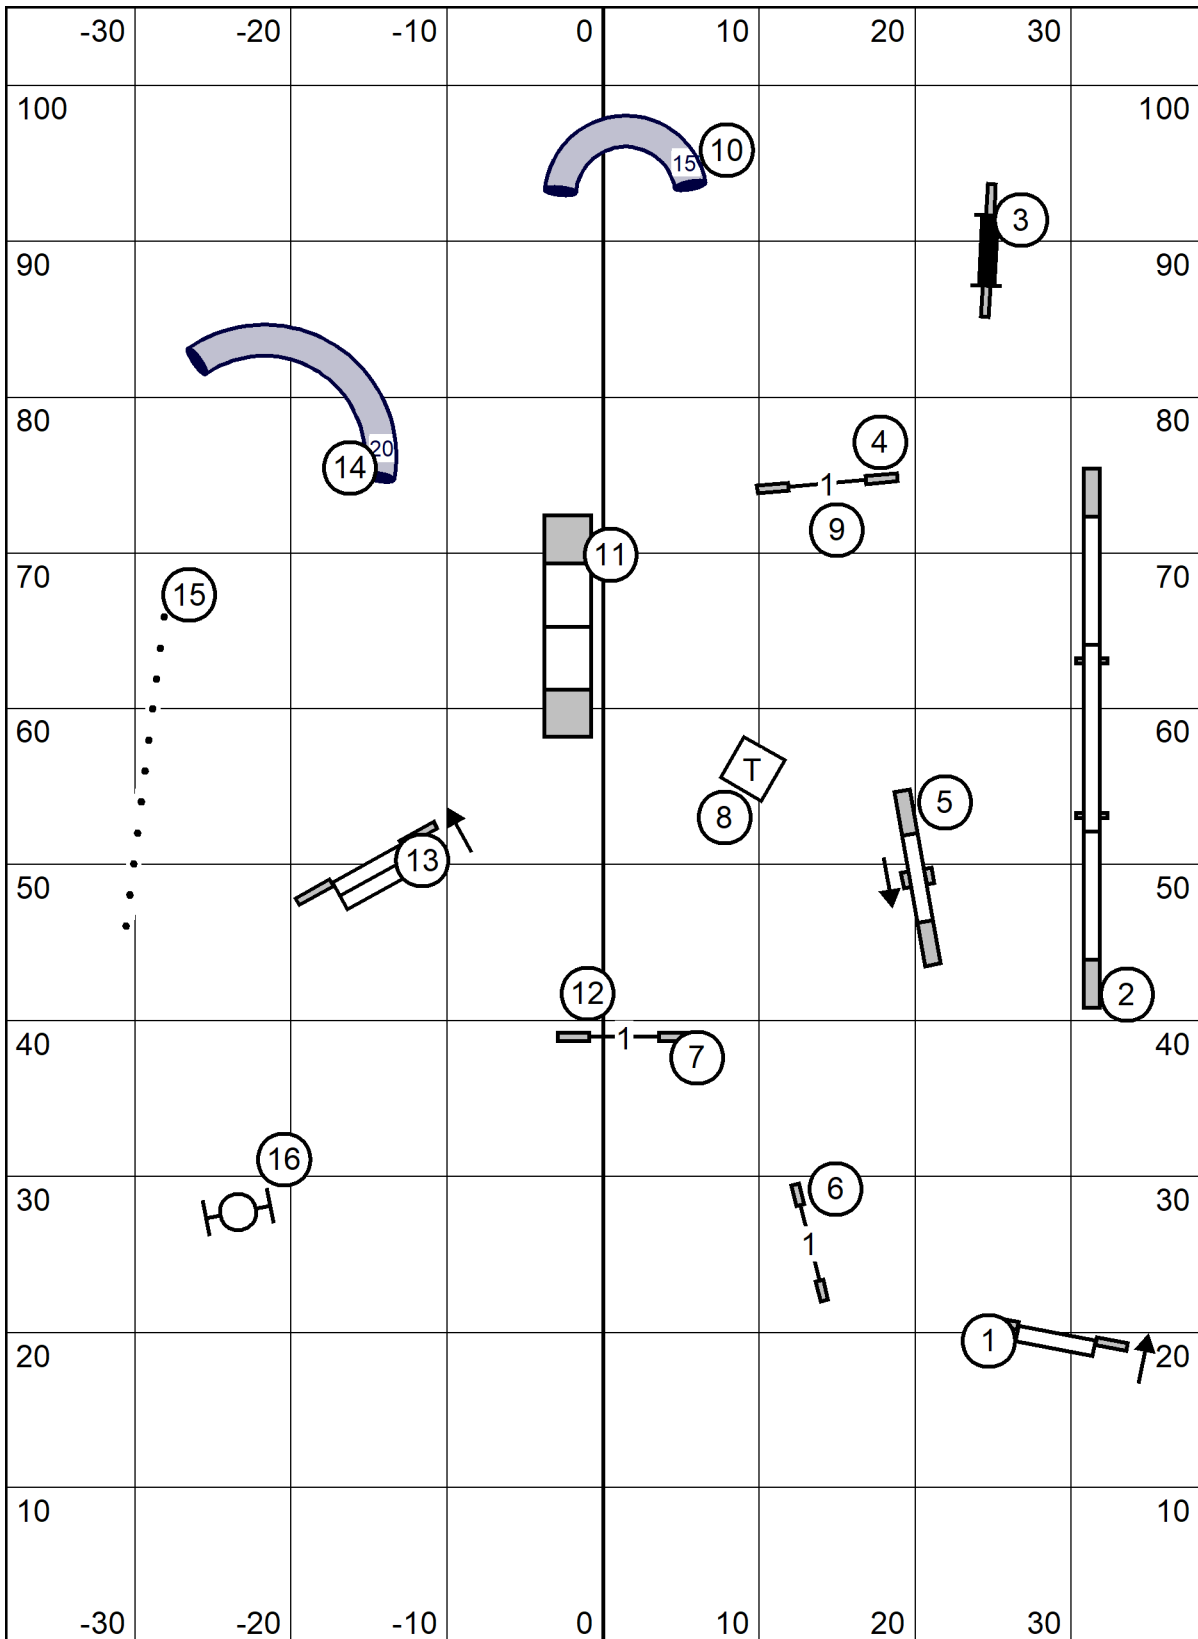

Timer
Scribe

Nov: 50 pts, 7, 8 or 8, 7
Open: 55pts 8, 4 or 6, 8
 5, 6 or 4, 5
Exc: 60pts 4, 5, 6

Wachusett Kennel Club

American K9 Country, Amherst NH

Indors - Turf - 76.5 x 105

Saturday November 9, 2024

Lavonda L. Herring

Exc/Masters Standard

Timer
Scribe

Wachusett Kennel Club
 American K9 Country, Amherst NH
 Indors - Turf - 76.5 x 105
 Saturday November 9, 2024
 Lavonda L. Herring
Open Standard

Timer
 Scribe

Wachusett Kennel Club
 American K9 Country, Amherst NH
 Indors - Turf - 76.5 x 105
 Saturday November 9, 2024
 Lavonda L. Herring
Novice Standard