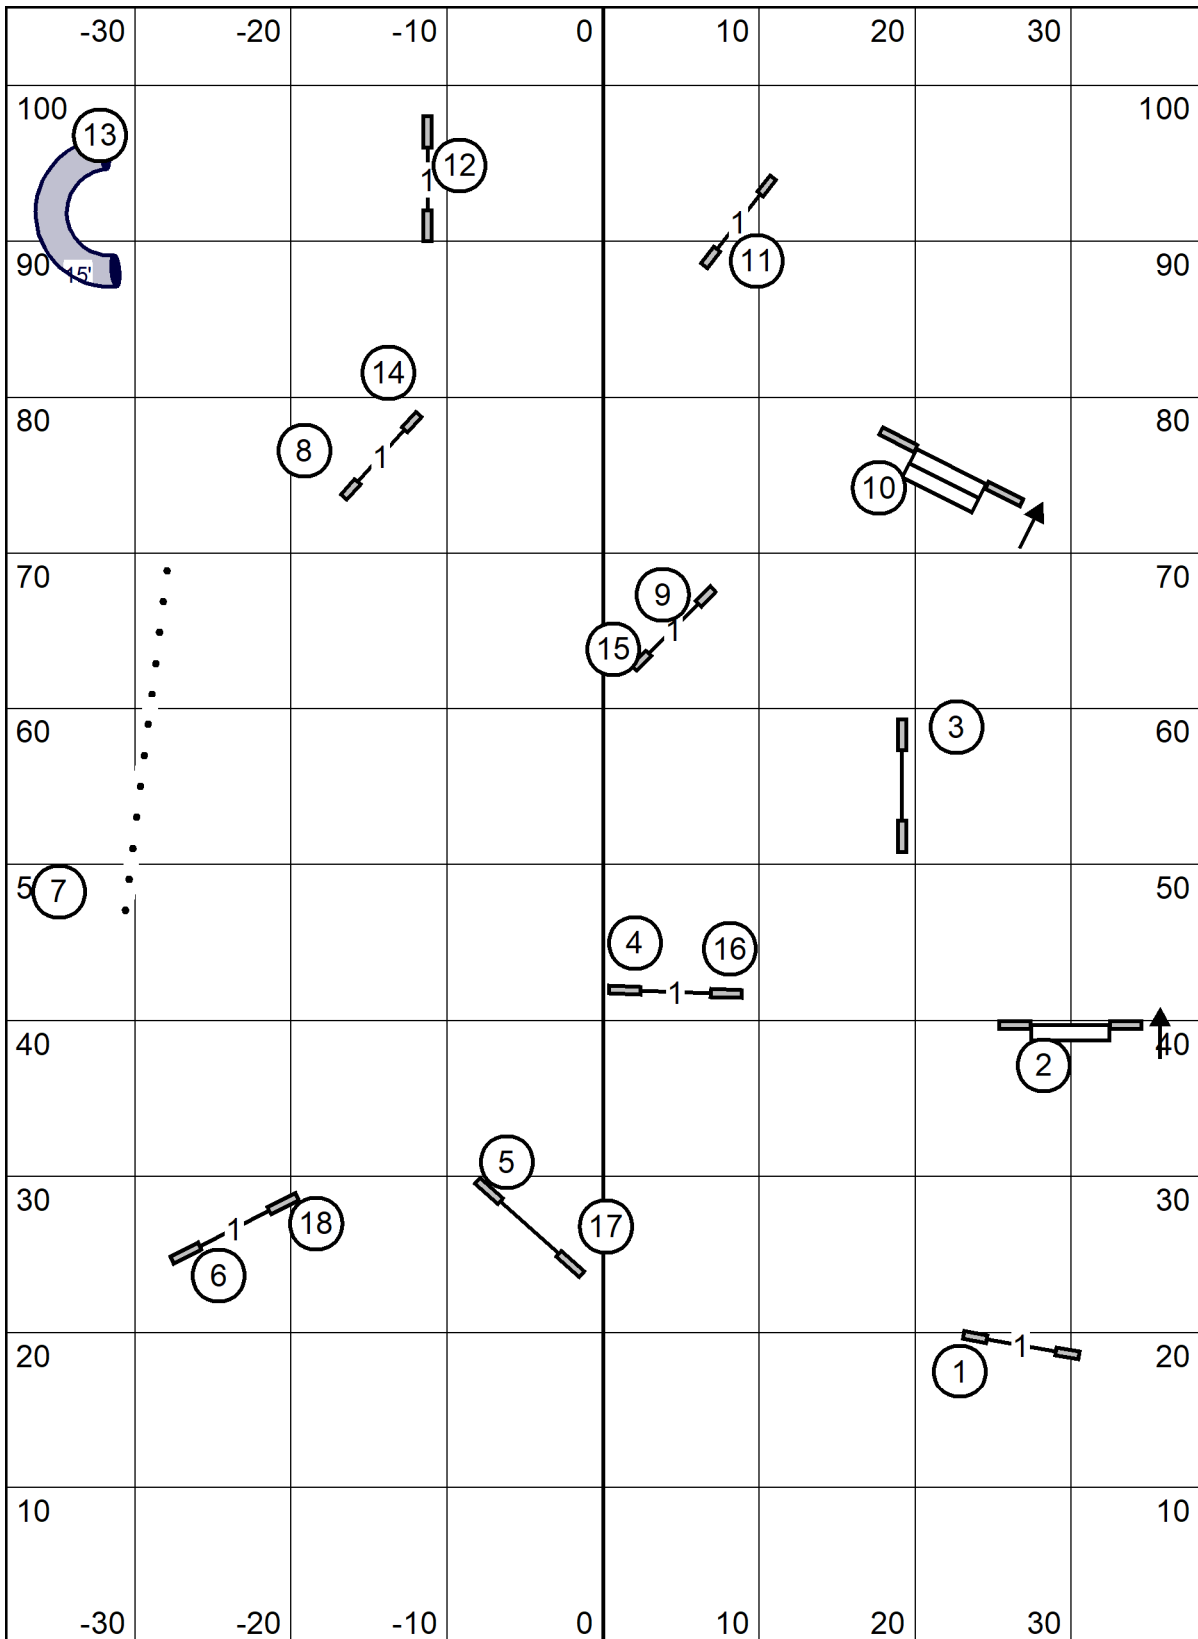

Wachusett Kennel Club
 American K9 Country, Amherst NH
 Indors - Turf - 76.5 x 105
 Saturday November 9, 2024
 Lavonda L. Herring
Exc/Masters Jww

Timer
 Scribe

Wachusett Kennel Club
 American K9 Country, Amherst NH
 Indors - Turf - 76.5 x 105
 Saturday November 9, 2024
 Lavonda L. Herring
Open Jww

Timer
Scribe

Wachusett Kennel Club
 American K9 Country, Amherst NH
 Indors - Turf - 76.5 x 105
 Saturday November 9, 2024
 Lavonda L. Herring
Novice Jww

Timer
Scribe

Wachusett Kennel Club
 American K9 Country, Amherst NH
 Indors - Turf - 76.5 x 105
 Saturday November 9, 2024
 Lavonda L. Herring
Fast

Timer
Scribe

Nov: 50 pts, 7, 8 or 8, 7
Open: 55pts 8, 4 or 6, 8
 5, 6 or 4, 5
Exc: 60pts 4, 5, 6

Wachusett Kennel Club

American K9 Country, Amherst NH

Indors - Turf - 76.5 x 105

Saturday November 9, 2024

Lavonda L. Herring

Exc/Masters Standard

Timer
Scribe

Wachusett Kennel Club
 American K9 Country, Amherst NH
 Indors - Turf - 76.5 x 105
 Saturday November 9, 2024
 Lavonda L. Herring
Open Standard

Timer
 Scribe

Wachusett Kennel Club
 American K9 Country, Amherst NH
 Indors - Turf - 76.5 x 105
 Saturday November 9, 2024
 Lavonda L. Herring
Novice Standard