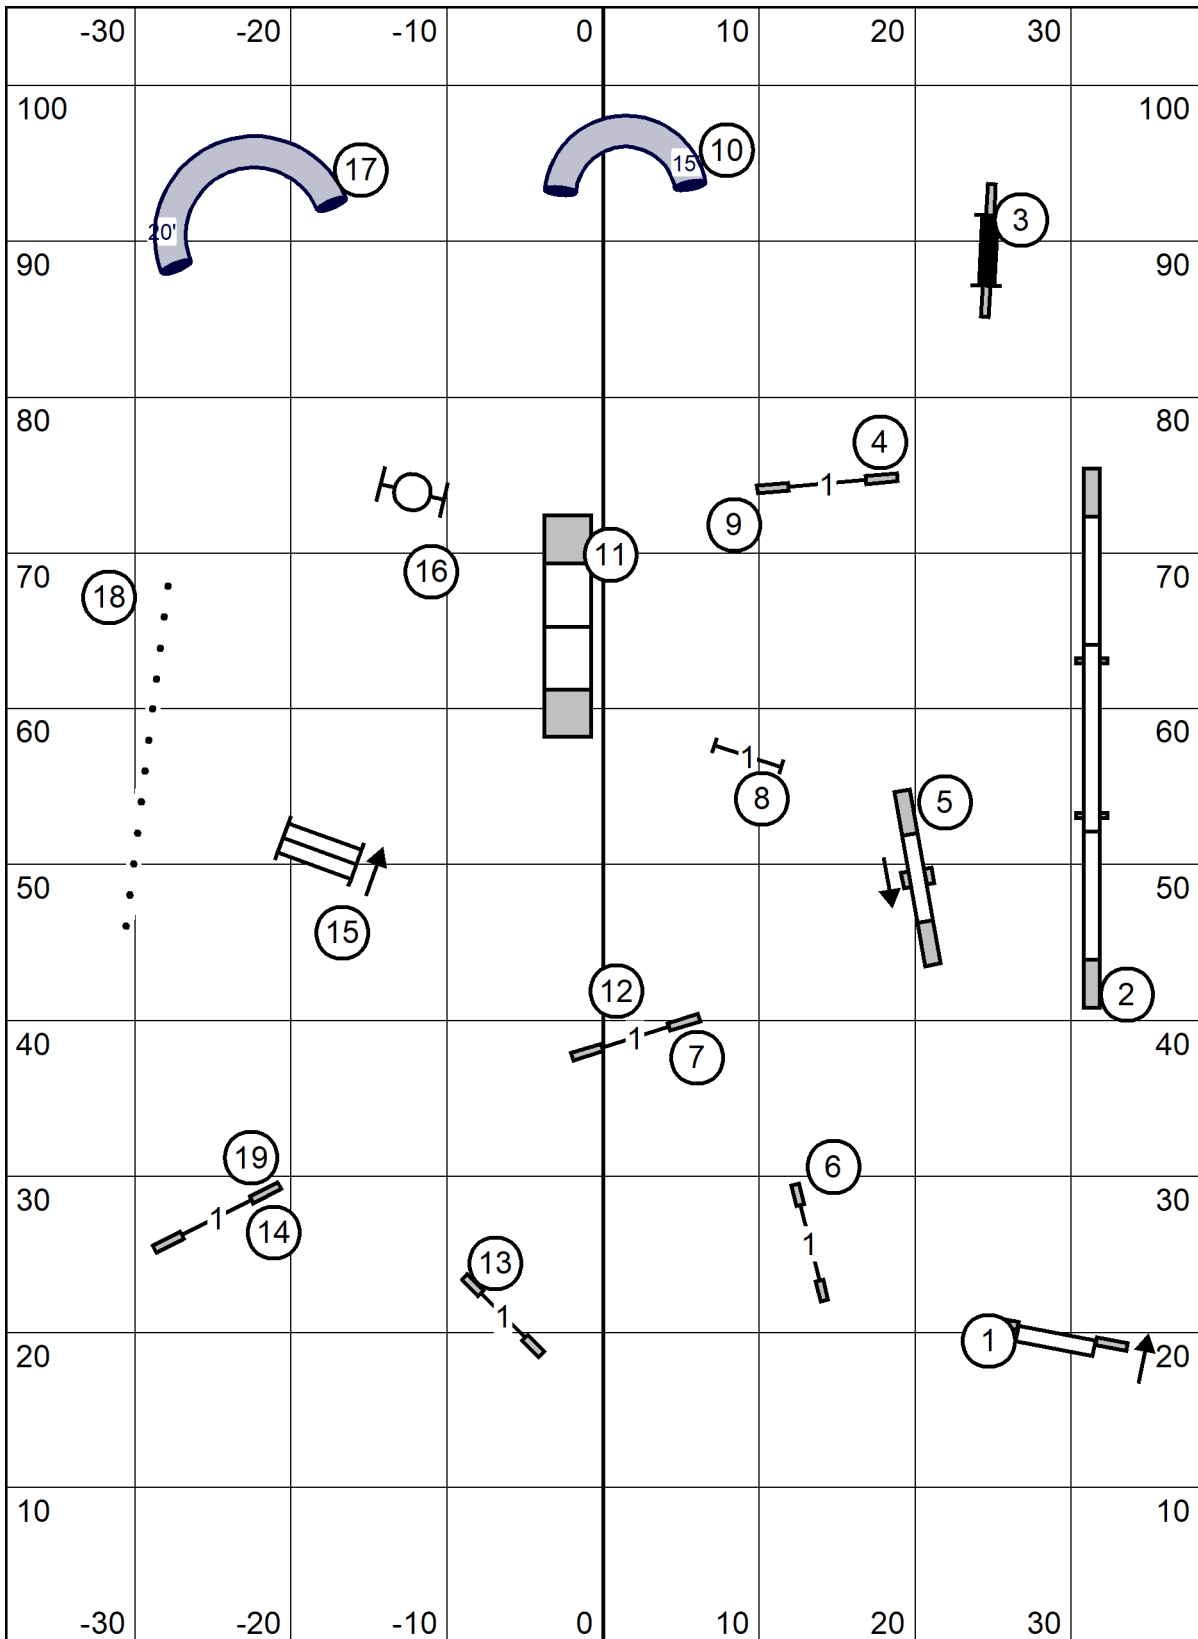

Timer
Scribe

Wachusett Kennel Club
 American K9 Country, Amherst NH
 Indors - Turf - 76.5 x 105
 Saturday November 9, 2024
 Lavonda L. Herring
Novice Jww

Timer
Scribe

Wachusett Kennel Club
 American K9 Country, Amherst NH
 Indors - Turf - 76.5 x 105
 Saturday November 9, 2024
 Lavonda L. Herring
Fast

Timer
Scribe

Nov: 50 pts, 7, 8 or 8, 7
Open: 55pts 8, 4 or 6, 8
 5, 6 or 4, 5
Exc: 60pts 4, 5, 6

Wachusett Kennel Club

American K9 Country, Amherst NH

Indors - Turf - 76.5 x 105

Saturday November 9, 2024

Lavonda L. Herring

Exc/Masters Standard

Timer
Scribe

Wachusett Kennel Club
 American K9 Country, Amherst NH
 Indors - Turf - 76.5 x 105
 Saturday November 9, 2024
 Lavonda L. Herring
Open Standard

Timer
 Scribe

Wachusett Kennel Club
 American K9 Country, Amherst NH
 Indors - Turf - 76.5 x 105
 Saturday November 9, 2024
 Lavonda L. Herring
Novice Standard