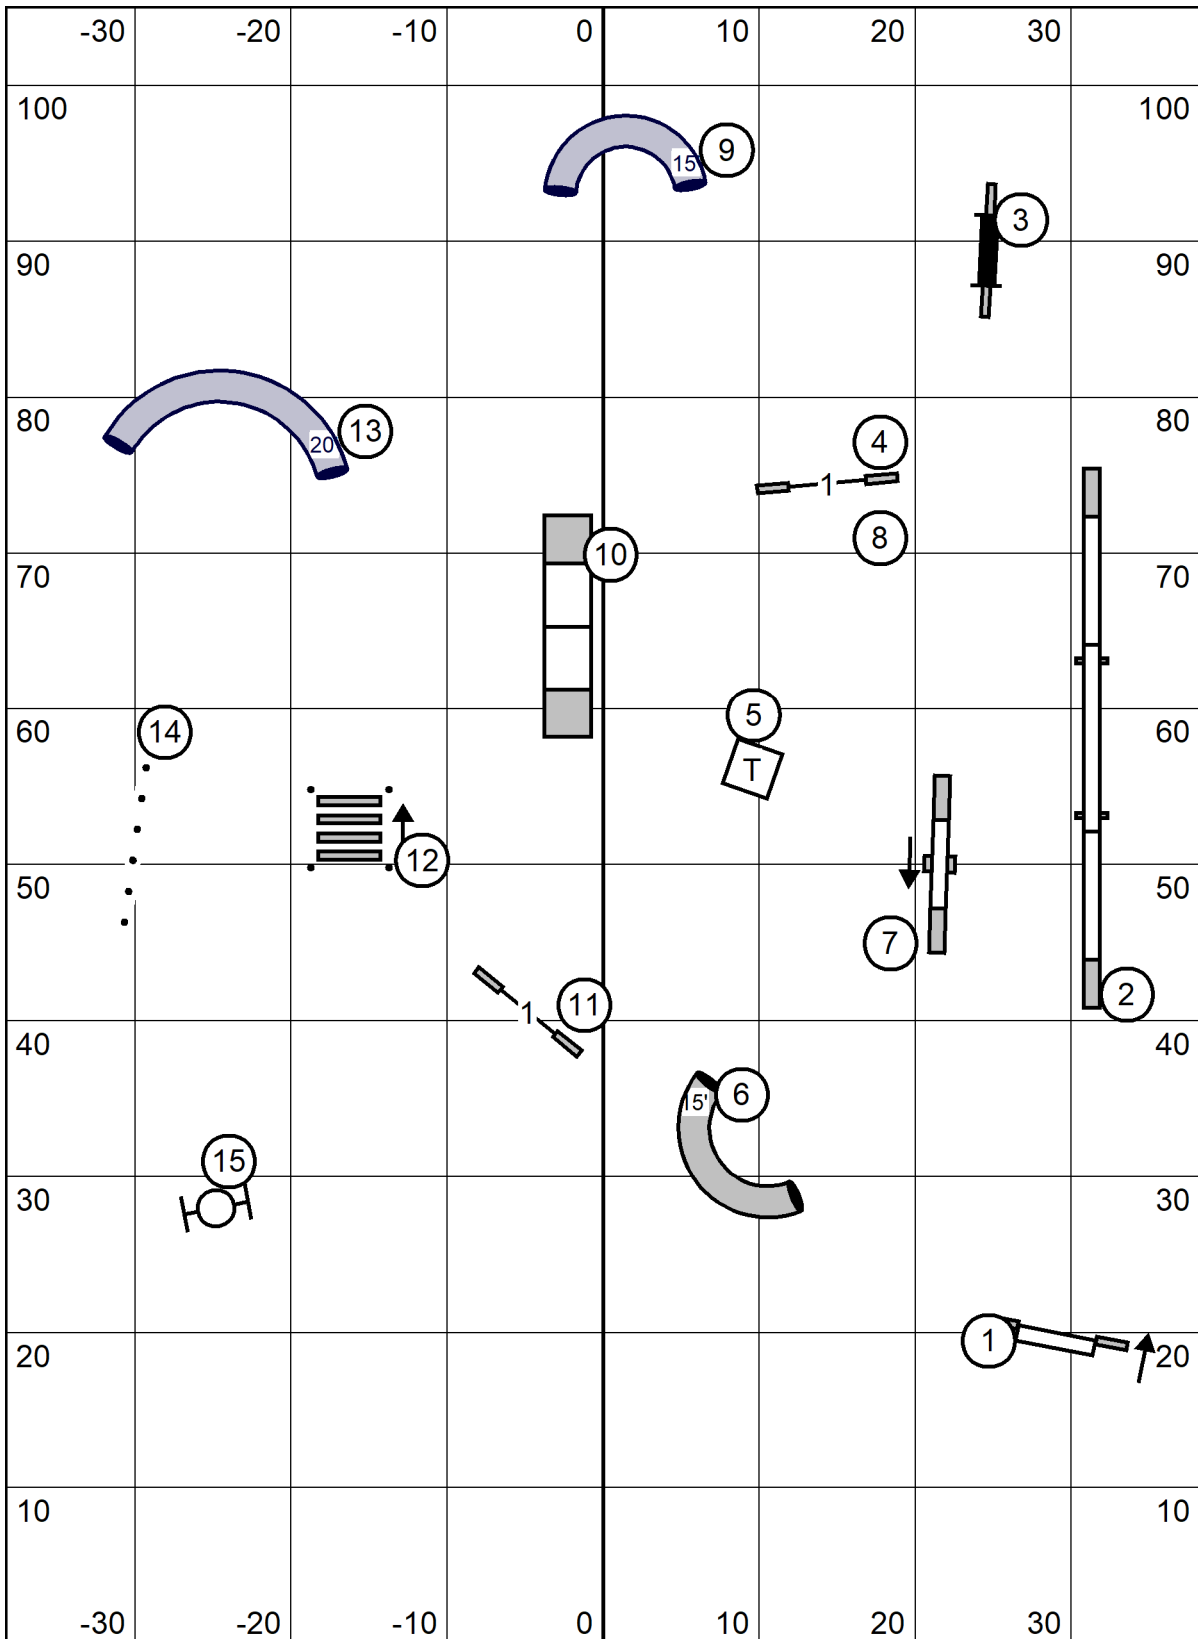

Timer
Scribe

Nov: 50 pts, 7, 8 or 8, 7
Open: 55pts 8, 4 or 6, 8
 5, 6 or 4, 5
Exc: 60pts 4, 5, 6

Wachusett Kennel Club

American K9 Country, Amherst NH

Indors - Turf - 76.5 x 105

Saturday November 9, 2024

Lavonda L. Herring

Exc/Masters Standard

Timer
Scribe

Wachusett Kennel Club
 American K9 Country, Amherst NH
 Indors - Turf - 76.5 x 105
 Saturday November 9, 2024
 Lavonda L. Herring
Open Standard

Timer
 Scribe

Wachusett Kennel Club
 American K9 Country, Amherst NH
 Indors - Turf - 76.5 x 105
 Saturday November 9, 2024
 Lavonda L. Herring
Novice Standard