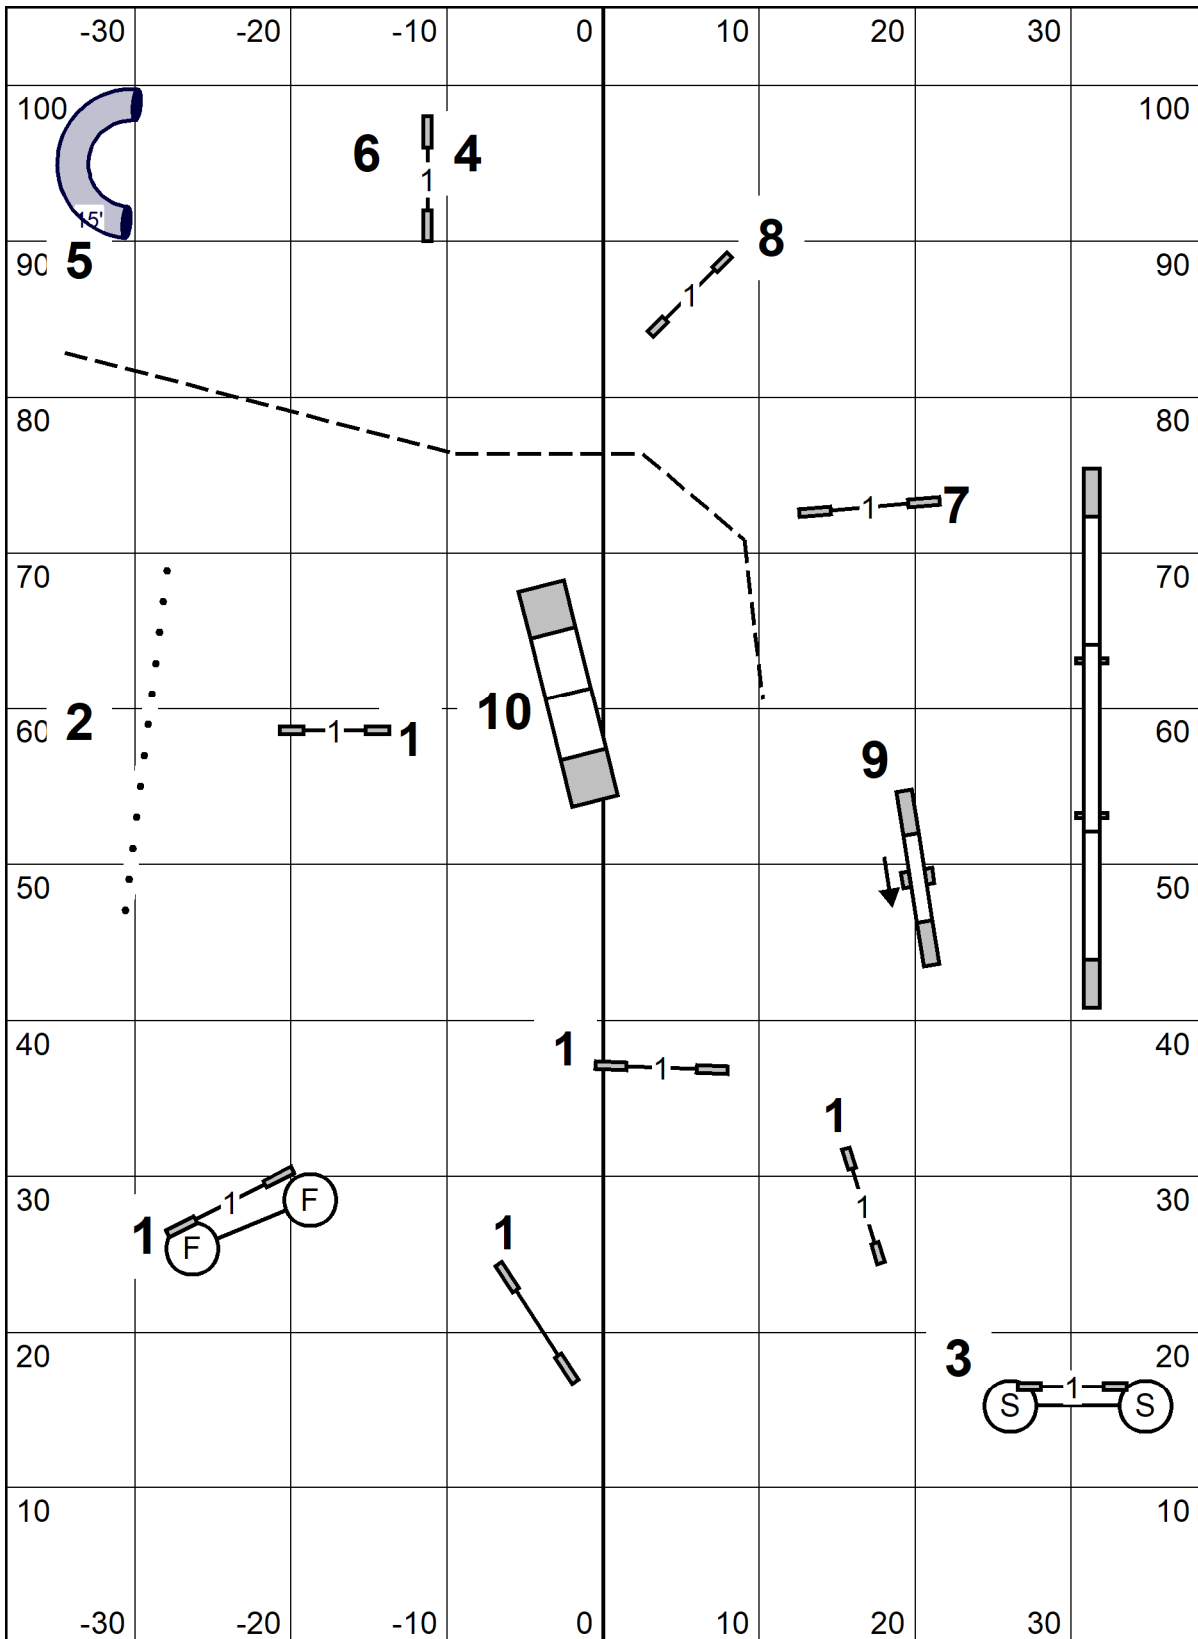

Wachusett Kennel Club
 American K9 Country, Amherst NH
 Indors - Turf - 76.5 x 105
 Saturday November 9, 2024
 Lavonda L. Herring
Exc/Masters Jww

Timer
 Scribe

Wachusett Kennel Club
 American K9 Country, Amherst NH
 Indors - Turf - 76.5 x 105
 Saturday November 9, 2024
 Lavonda L. Herring
Open Jww

Timer
Scribe

Wachusett Kennel Club
 American K9 Country, Amherst NH
 Indors - Turf - 76.5 x 105
 Saturday November 9, 2024
 Lavonda L. Herring
Novice Jww

Timer
Scribe

Wachusett Kennel Club
 American K9 Country, Amherst NH
 Indors - Turf - 76.5 x 105
 Saturday November 9, 2024
 Lavonda L. Herring
Fast

Timer
Scribe

Nov: 50 pts, 7, 8 or 8, 7
Open: 55pts 8, 4 or 6, 8
 5, 6 or 4, 5
Exc: 60pts 4, 5, 6

Wachusett Kennel Club

American K9 Country, Amherst NH

Indors - Turf - 76.5 x 105

Saturday November 9, 2024

Lavonda L. Herring

Exc/Masters Standard

Timer
Scribe

Wachusett Kennel Club
 American K9 Country, Amherst NH
 Indors - Turf - 76.5 x 105
 Saturday November 9, 2024
 Lavonda L. Herring
Open Standard

Timer
 Scribe

Wachusett Kennel Club
 American K9 Country, Amherst NH
 Indors - Turf - 76.5 x 105
 Saturday November 9, 2024
 Lavonda L. Herring
Novice Standard