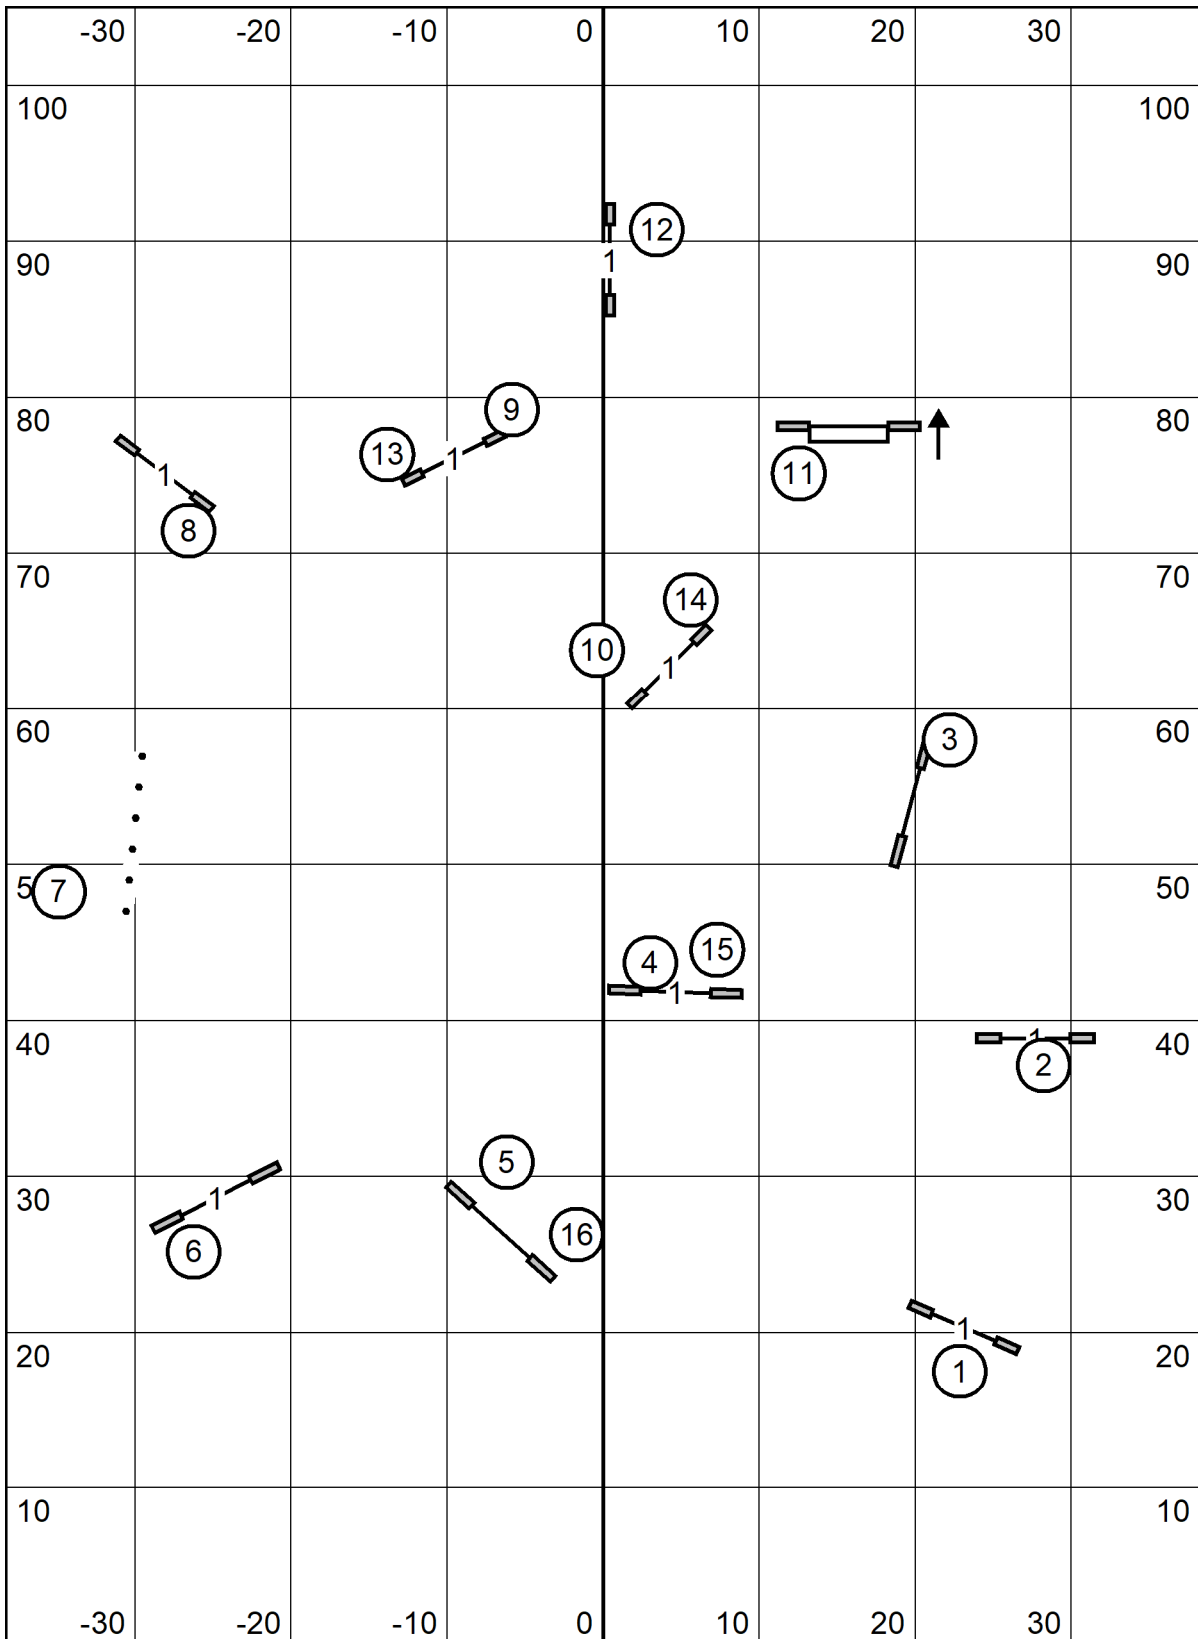

Wachusett Kennel Club
 American K9 Country, Amherst NH
 Indors - Turf - 76.5 x 105
 Saturday November 9, 2024
 Lavonda L. Herring
Exc/Masters Jww

Timer
 Scribe

Wachusett Kennel Club
 American K9 Country, Amherst NH
 Indors - Turf - 76.5 x 105
 Saturday November 9, 2024
 Lavonda L. Herring
Open Jww

Timer
Scribe

Wachusett Kennel Club
 American K9 Country, Amherst NH
 Indors - Turf - 76.5 x 105
 Saturday November 9, 2024
 Lavonda L. Herring
Novice Jww

Timer
Scribe

Wachusett Kennel Club
 American K9 Country, Amherst NH
 Indors - Turf - 76.5 x 105
 Saturday November 9, 2024
 Lavonda L. Herring
Fast

Timer
Scribe

Nov: 50 pts, 7, 8 or 8, 7
Open: 55pts 8, 4 or 6, 8
 5, 6 or 4, 5
Exc: 60pts 4, 5, 6

Wachusett Kennel Club

American K9 Country, Amherst NH

Indors - Turf - 76.5 x 105

Saturday November 9, 2024

Lavonda L. Herring

Exc/Masters Standard

Timer
Scribe

Wachusett Kennel Club
 American K9 Country, Amherst NH
 Indors - Turf - 76.5 x 105
 Saturday November 9, 2024
 Lavonda L. Herring
Open Standard

Timer
 Scribe

Wachusett Kennel Club
 American K9 Country, Amherst NH
 Indors - Turf - 76.5 x 105
 Saturday November 9, 2024
 Lavonda L. Herring
Novice Standard