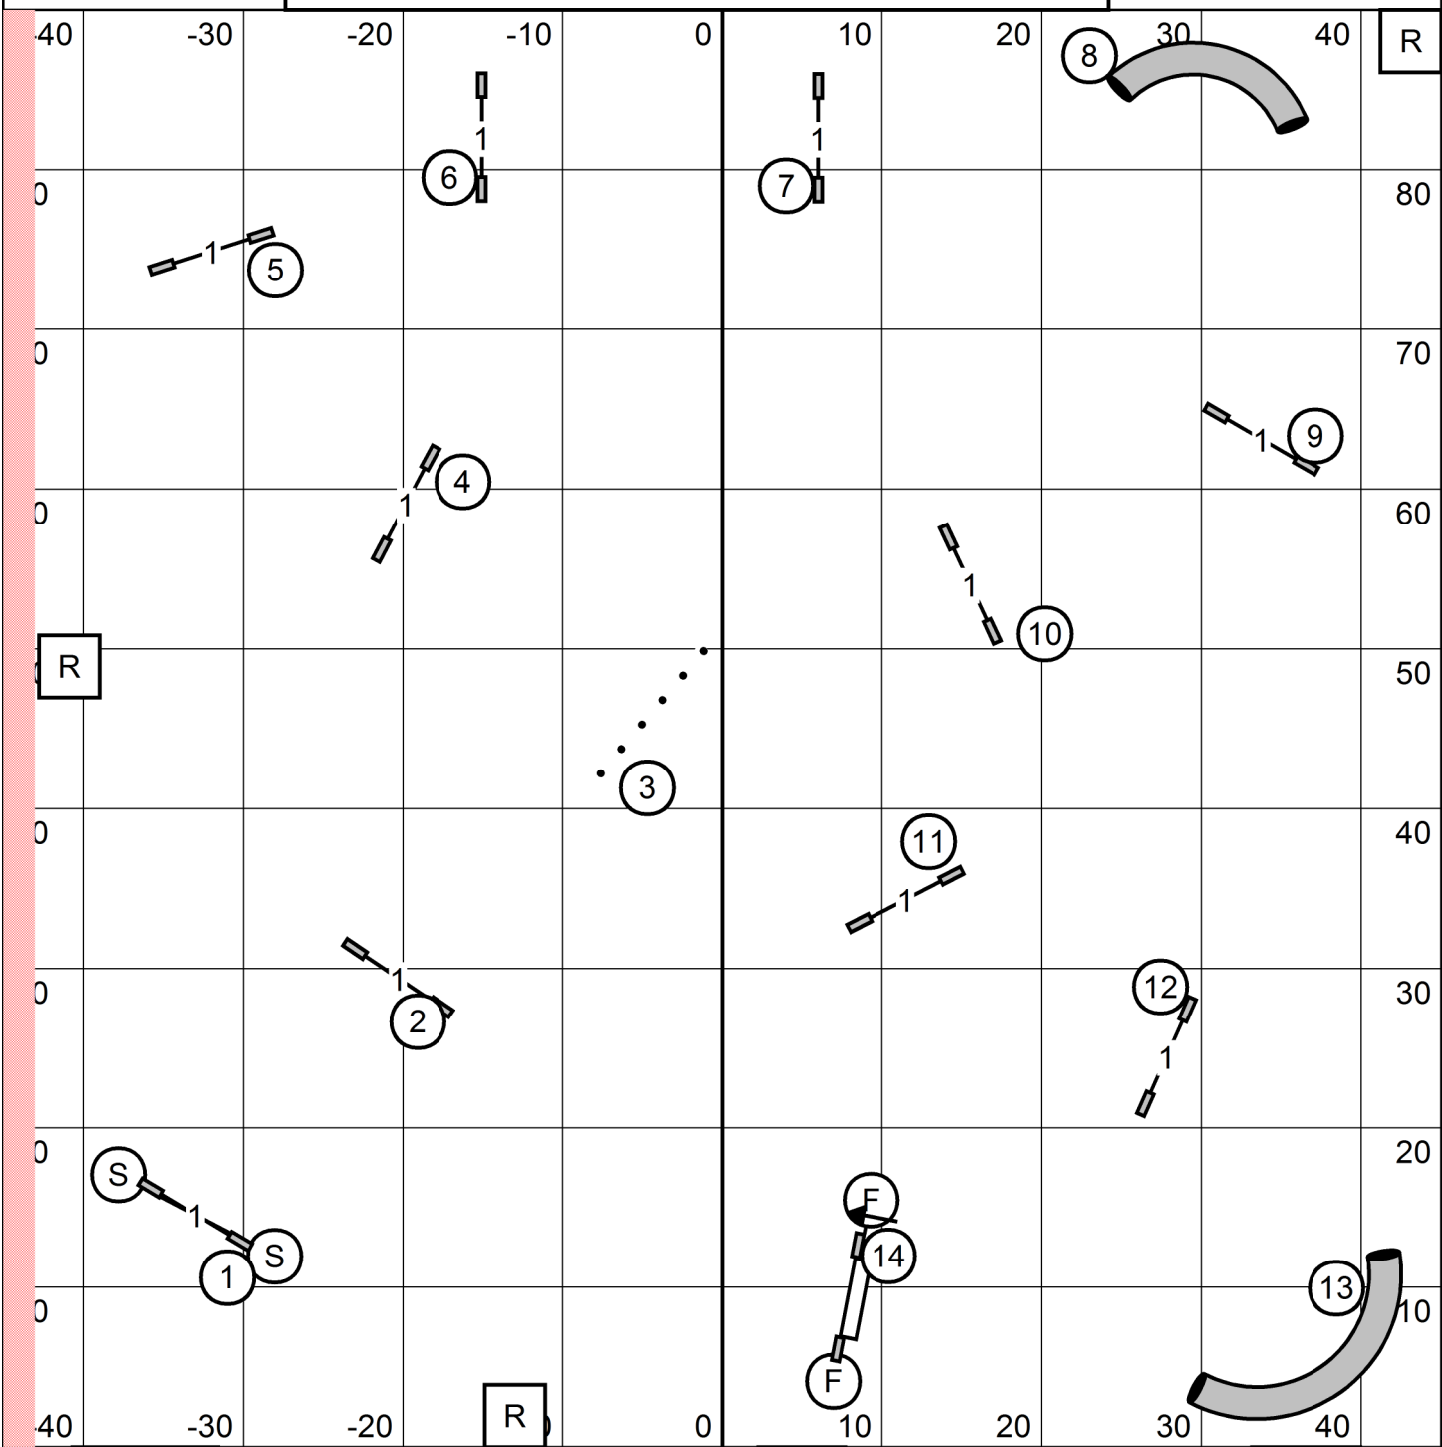

ENTER T/S EXIT

SLEEPING GIANT AGILITY CLUB OF CONNECTICUT  
 PAWS-N-EFFECT, HAMDEN CT  
 SATURDAY NOVEMBER 16, 2024  
**OPEN JWW**  
 JUDGE: SHERRY JEFFERSON

ENTER

T/S

EXIT

SLEEPING GIANT AGILITY CLUB OF CONNECTICUT  
 PAWS-N-EFFECT, HAMDEN CT  
 SATURDAY NOVEMBER 16, 2024  
**NOVICE JWW**  
 JUDGE: SHERRY JEFFERSON

ENTER

T/S

EXIT