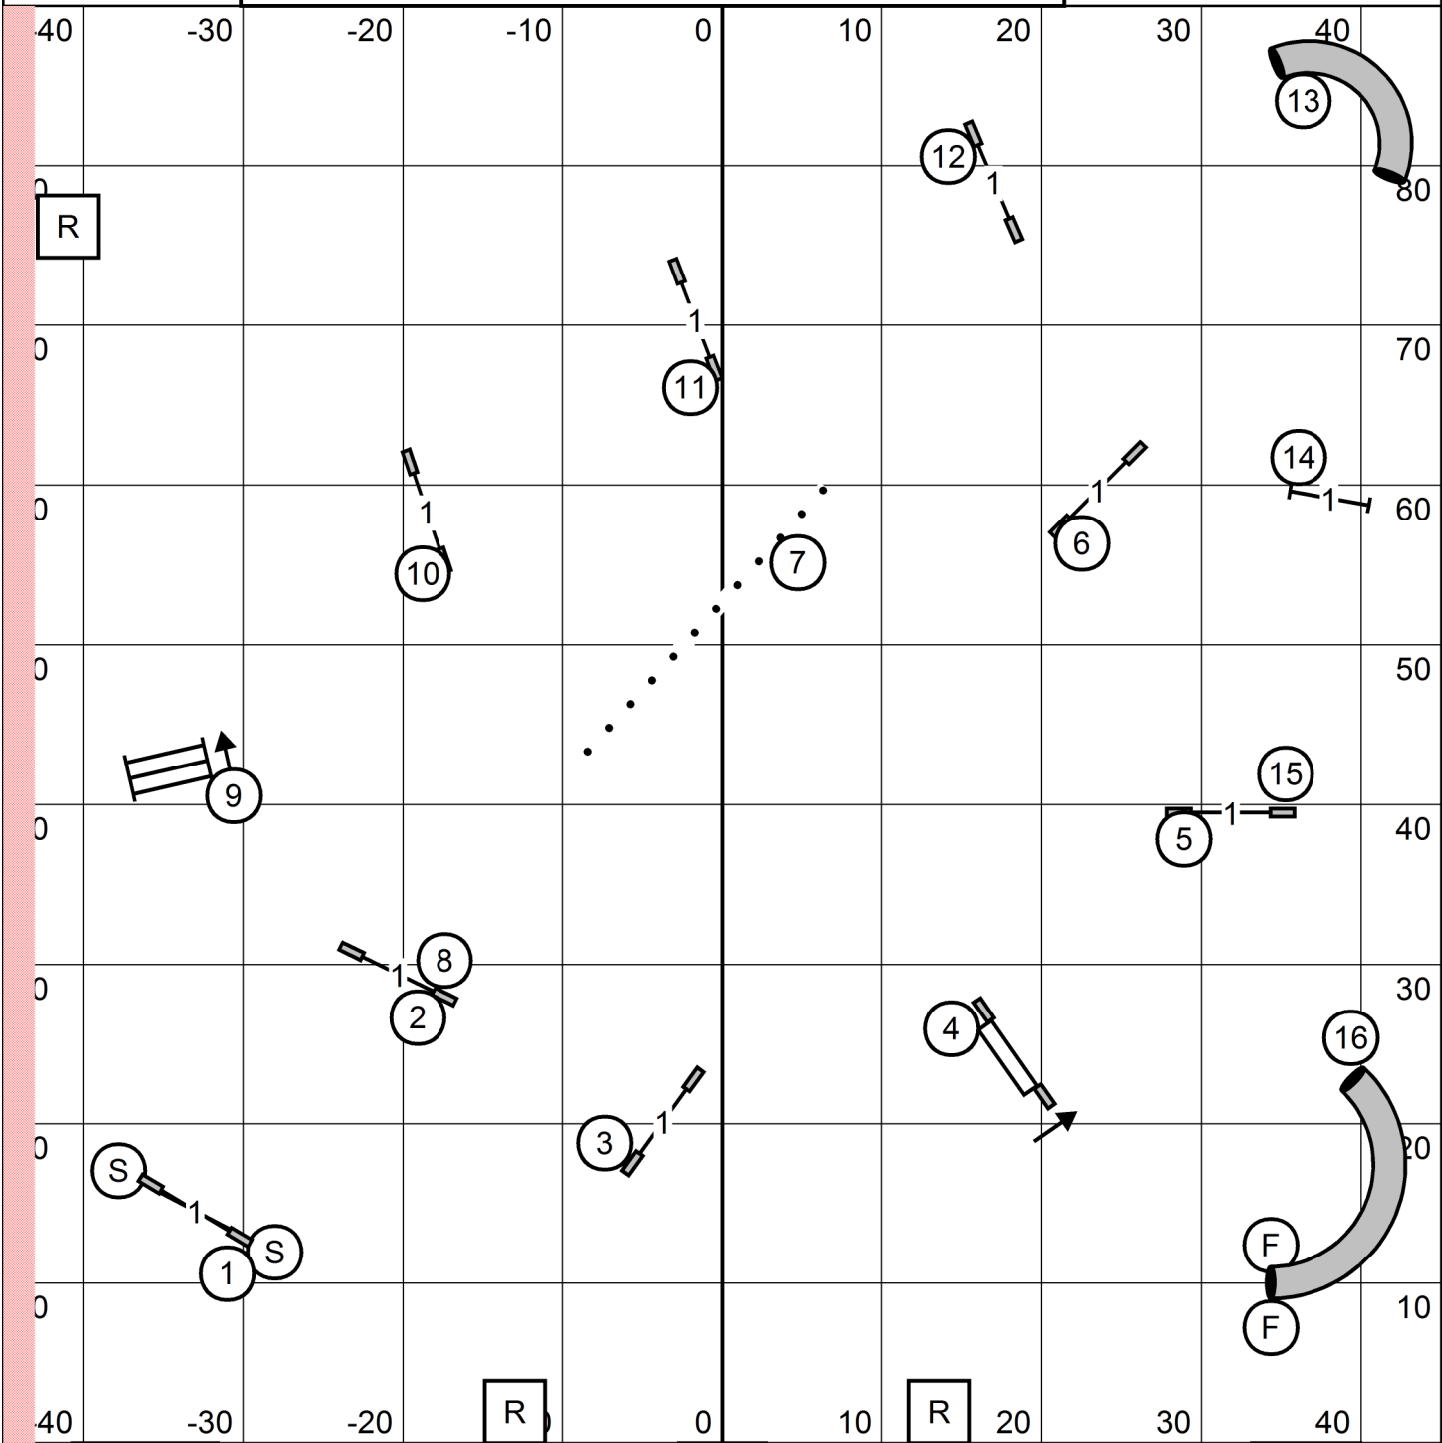

ENTER T/S EXIT

SLEEPING GIANT AGILITY CLUB OF CONNECTICUT  
 PAWS-N-EFFECT, HAMDEN CONNECTICUT  
 SATURDAY NOVEMBER 16, 2024  
**OPEN STANDARD**  
 JUDGE: SHERRY JEFFERSON

ENTER T/S EXIT

SLEEPING GIANT AGILITY CLUB OF CONNECTICUT  
 PAWS-N-EFFECT, HAMDEN CONNECTICUT  
 SATURDAY NOVEMBER 16, 2024  
**NOVICE STANDARD**  
 JUDGE: SHERRY JEFFERSON

ENTER T/S EXIT

SLEEPING GIANT AGILITY CLUB OF CONNECTICUT  
 PAWS-N-EFFECT, HAMDEN CT  
 SATURDAY NOVEMBER 16, 2024  
**OPEN JWW**  
 JUDGE: SHERRY JEFFERSON

ENTER

T/S

EXIT

SLEEPING GIANT AGILITY CLUB OF CONNECTICUT  
 PAWS-N-EFFECT, HAMDEN CT  
 SATURDAY NOVEMBER 16, 2024  
**NOVICE JWW**  
 JUDGE: SHERRY JEFFERSON