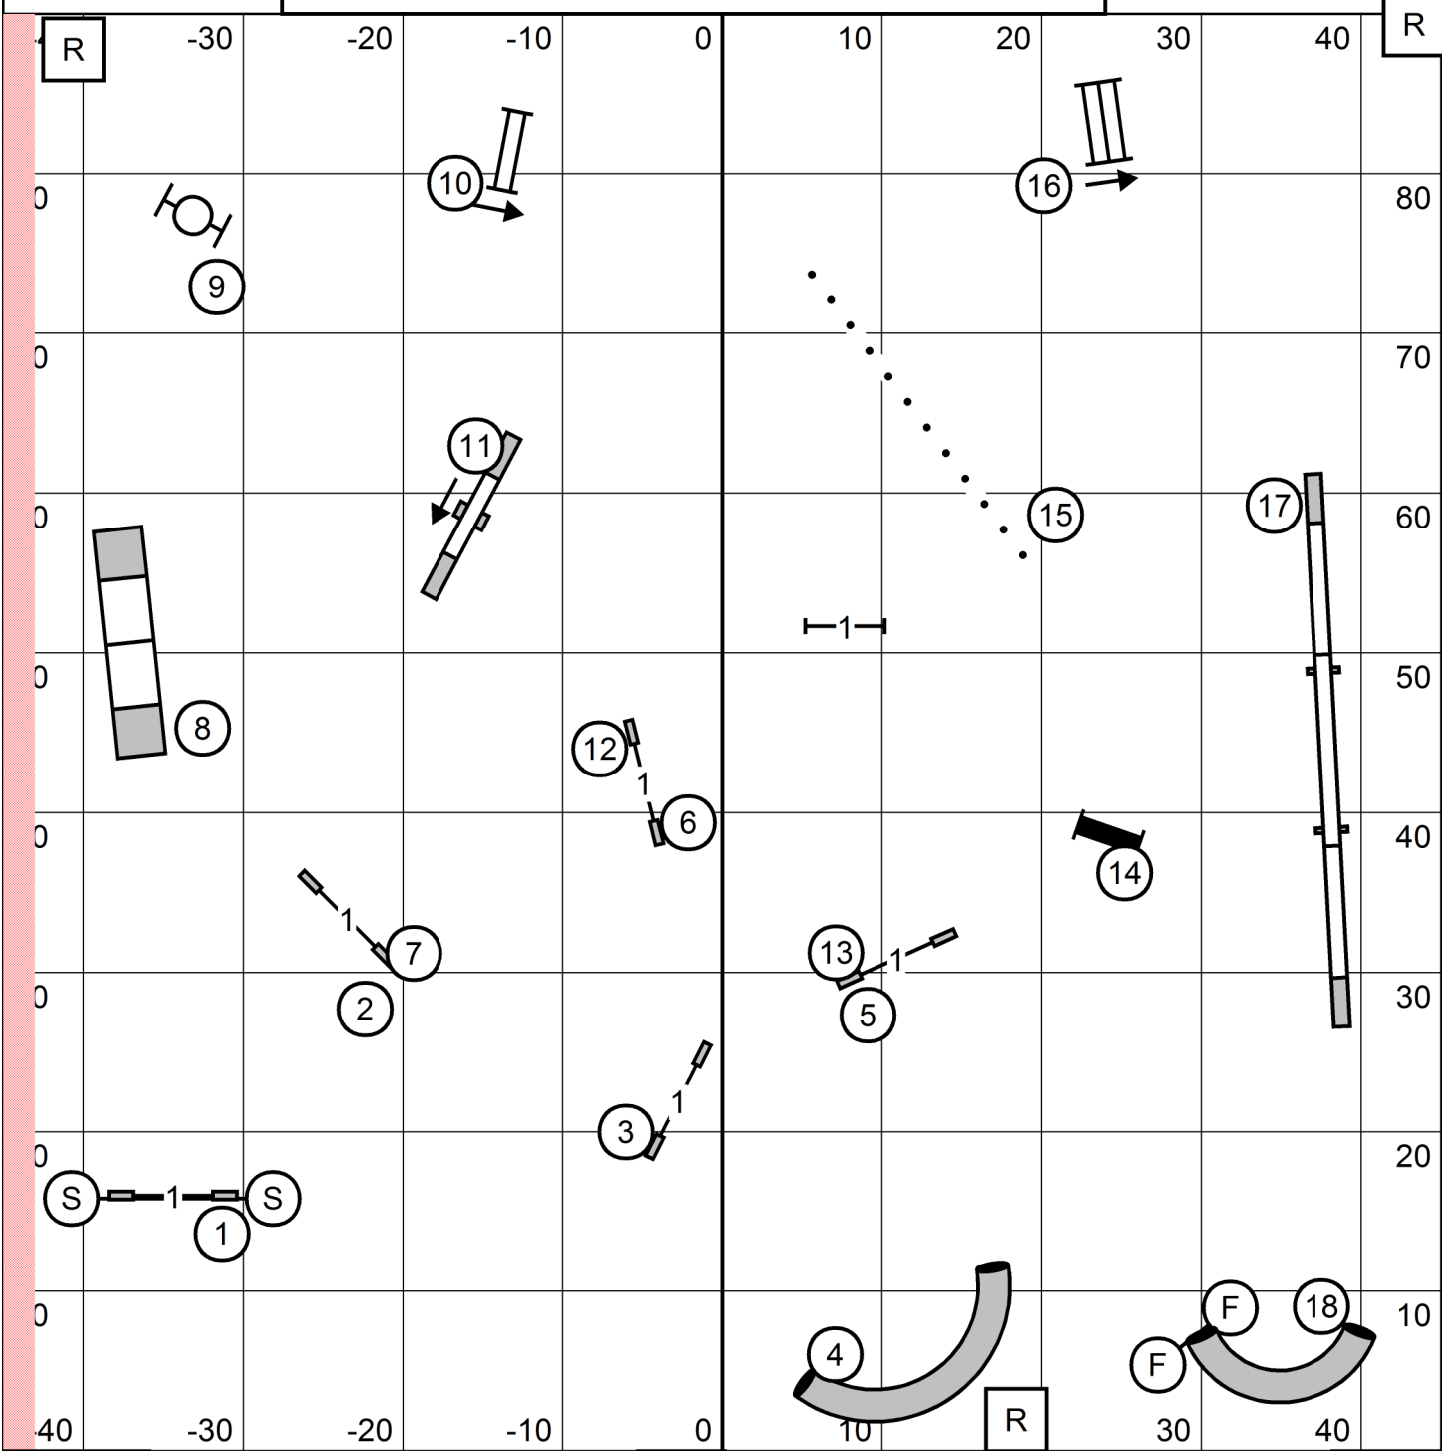

SLEEPING GIANT AGILITY CLUB OF CONNECTICUT  
 PAWS-N-EFFECT, HAMDEN CT  
 SATURDAY NOVEMBER 16, 2024  
**MASTER/EXCELLENT JWW**  
 JUDGE: SHERRY JEFFERSON

ENTER

T/S

EXIT

SLEEPING GIANT AGILITY CLUB OF CONNECTICUT  
 PAWS-N-EFFECT, HAMDEN CONNECTICUT  
 SATURDAY NOVEMBER 16, 2024  
**MASTER/EXCELLENT STANDARD**  
 JUDGE: SHERRY JEFFERSON

ENTER T/S EXIT

SLEEPING GIANT AGILITY CLUB OF CONNECTICUT  
 PAWS-N-EFFECT, HAMDEN CONNECTICUT  
 SATURDAY NOVEMBER 16, 2024  
**OPEN STANDARD**  
 JUDGE: SHERRY JEFFERSON

ENTER T/S EXIT

SLEEPING GIANT AGILITY CLUB OF CONNECTICUT  
 PAWS-N-EFFECT, HAMDEN CONNECTICUT  
 SATURDAY NOVEMBER 16, 2024  
**NOVICE STANDARD**  
 JUDGE: SHERRY JEFFERSON

ENTER T/S EXIT

SLEEPING GIANT AGILITY CLUB OF CONNECTICUT  
 PAWS-N-EFFECT, HAMDEN CT  
 SATURDAY NOVEMBER 16, 2024  
**OPEN JWW**  
 JUDGE: SHERRY JEFFERSON

ENTER

T/S

EXIT

SLEEPING GIANT AGILITY CLUB OF CONNECTICUT  
 PAWS-N-EFFECT, HAMDEN CT  
 SATURDAY NOVEMBER 16, 2024  
**NOVICE JWW**  
 JUDGE: SHERRY JEFFERSON