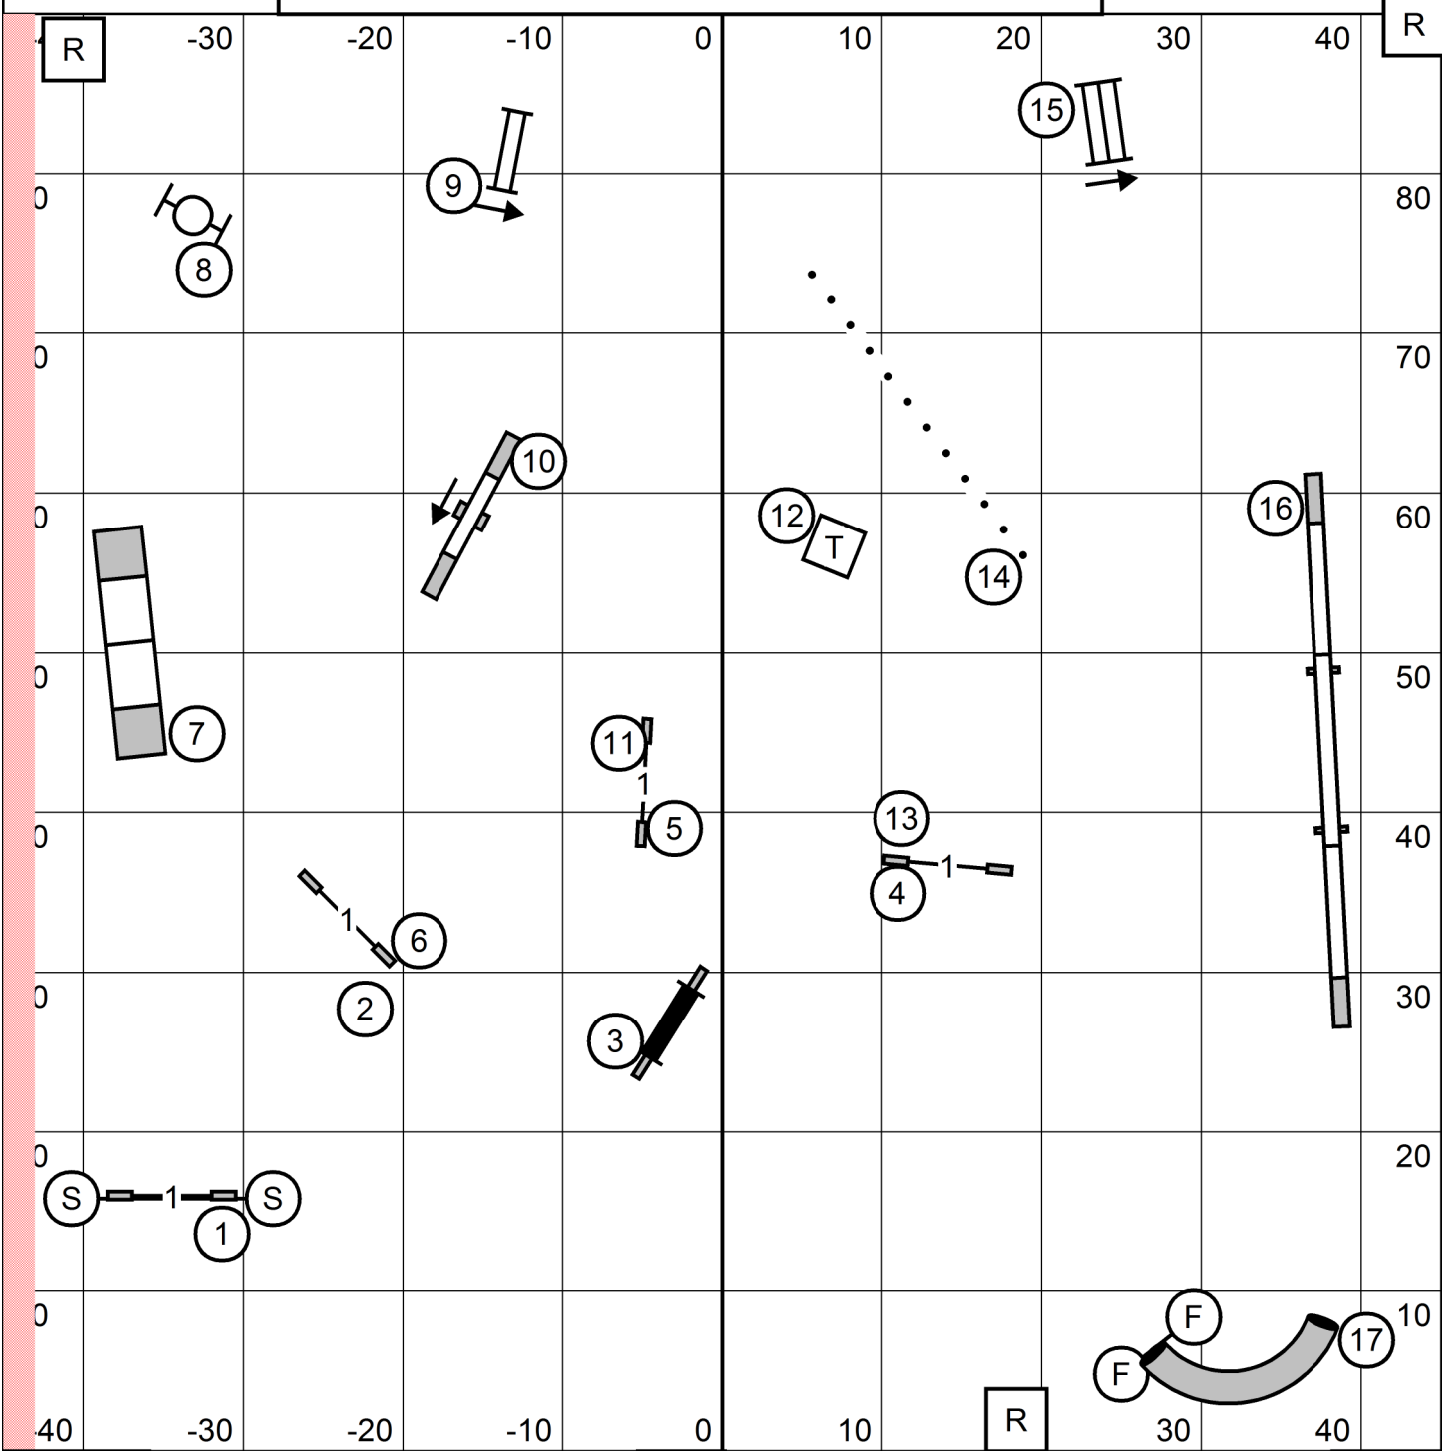

SLEEPING GIANT AGILITY CLUB OF CONNECTICUT  
 PAWS-N-EFFECT, HAMDEN CT  
 SATURDAY NOVEMBER 16, 2024  
**MASTER/EXCELLENT JWW**  
 JUDGE: SHERRY JEFFERSON

ENTER

T/S

EXIT

SLEEPING GIANT AGILITY CLUB OF CONNECTICUT  
 PAWS-N-EFFECT, HAMDEN CONNECTICUT  
 SATURDAY NOVEMBER 16, 2024  
**MASTER/EXCELLENT STANDARD**  
 JUDGE: SHERRY JEFFERSON

ENTER T/S EXIT

SLEEPING GIANT AGILITY CLUB OF CONNECTICUT  
 PAWS-N-EFFECT, HAMDEN CONNECTICUT  
 SATURDAY NOVEMBER 16, 2024  
**OPEN STANDARD**  
 JUDGE: SHERRY JEFFERSON

ENTER T/S EXIT

SLEEPING GIANT AGILITY CLUB OF CONNECTICUT  
 PAWS-N-EFFECT, HAMDEN CONNECTICUT  
 SATURDAY NOVEMBER 16, 2024  
**NOVICE STANDARD**  
 JUDGE: SHERRY JEFFERSON

ENTER T/S EXIT

SLEEPING GIANT AGILITY CLUB OF CONNECTICUT  
 PAWS-N-EFFECT, HAMDEN CT  
 SATURDAY NOVEMBER 16, 2024  
**OPEN JWW**  
 JUDGE: SHERRY JEFFERSON

ENTER

T/S

EXIT

SLEEPING GIANT AGILITY CLUB OF CONNECTICUT  
 PAWS-N-EFFECT, HAMDEN CT  
 SATURDAY NOVEMBER 16, 2024  
**NOVICE JWW**  
 JUDGE: SHERRY JEFFERSON

ENTER

T/S

EXIT