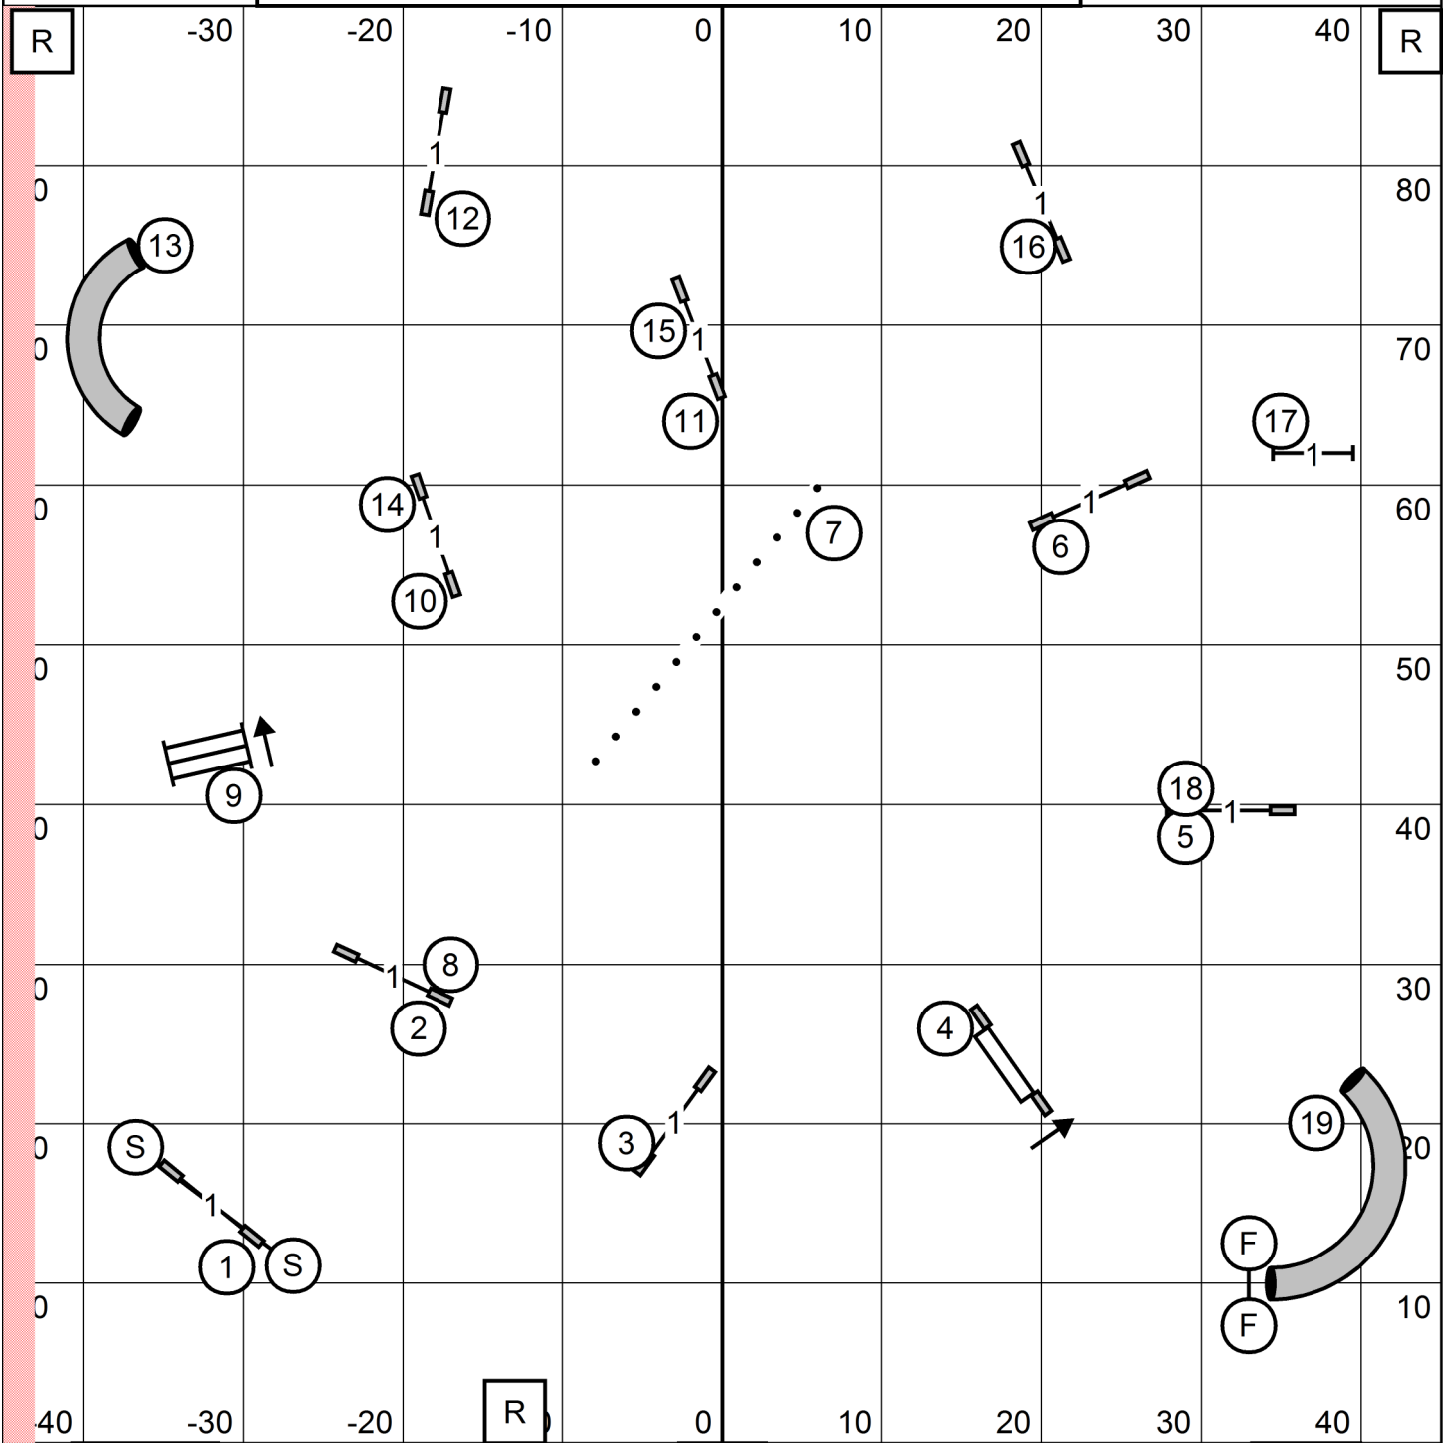

SLEEPING GIANT AGILITY CLUB OF CONNECTICUT  
 PAWS-N-EFFECT, HAMDEN CT  
 SATURDAY NOVEMBER 16, 2024  
**MASTER/EXCELLENT JWW**  
 JUDGE: SHERRY JEFFERSON

ENTER

T/S

EXIT

SLEEPING GIANT AGILITY CLUB OF CONNECTICUT  
 PAWS-N-EFFECT, HAMDEN CONNECTICUT  
 SATURDAY NOVEMBER 16, 2024  
**MASTER/EXCELLENT STANDARD**  
 JUDGE: SHERRY JEFFERSON

ENTER T/S EXIT

SLEEPING GIANT AGILITY CLUB OF CONNECTICUT  
 PAWS-N-EFFECT, HAMDEN CONNECTICUT  
 SATURDAY NOVEMBER 16, 2024  
**OPEN STANDARD**  
 JUDGE: SHERRY JEFFERSON

ENTER T/S EXIT

SLEEPING GIANT AGILITY CLUB OF CONNECTICUT  
 PAWS-N-EFFECT, HAMDEN CONNECTICUT  
 SATURDAY NOVEMBER 16, 2024  
**NOVICE STANDARD**  
 JUDGE: SHERRY JEFFERSON

ENTER T/S EXIT

SLEEPING GIANT AGILITY CLUB OF CONNECTICUT  
 PAWS-N-EFFECT, HAMDEN CT  
 SATURDAY NOVEMBER 16, 2024  
**OPEN JWW**  
 JUDGE: SHERRY JEFFERSON

ENTER

T/S

EXIT

SLEEPING GIANT AGILITY CLUB OF CONNECTICUT  
 PAWS-N-EFFECT, HAMDEN CT  
 SATURDAY NOVEMBER 16, 2024  
**NOVICE JWW**  
 JUDGE: SHERRY JEFFERSON