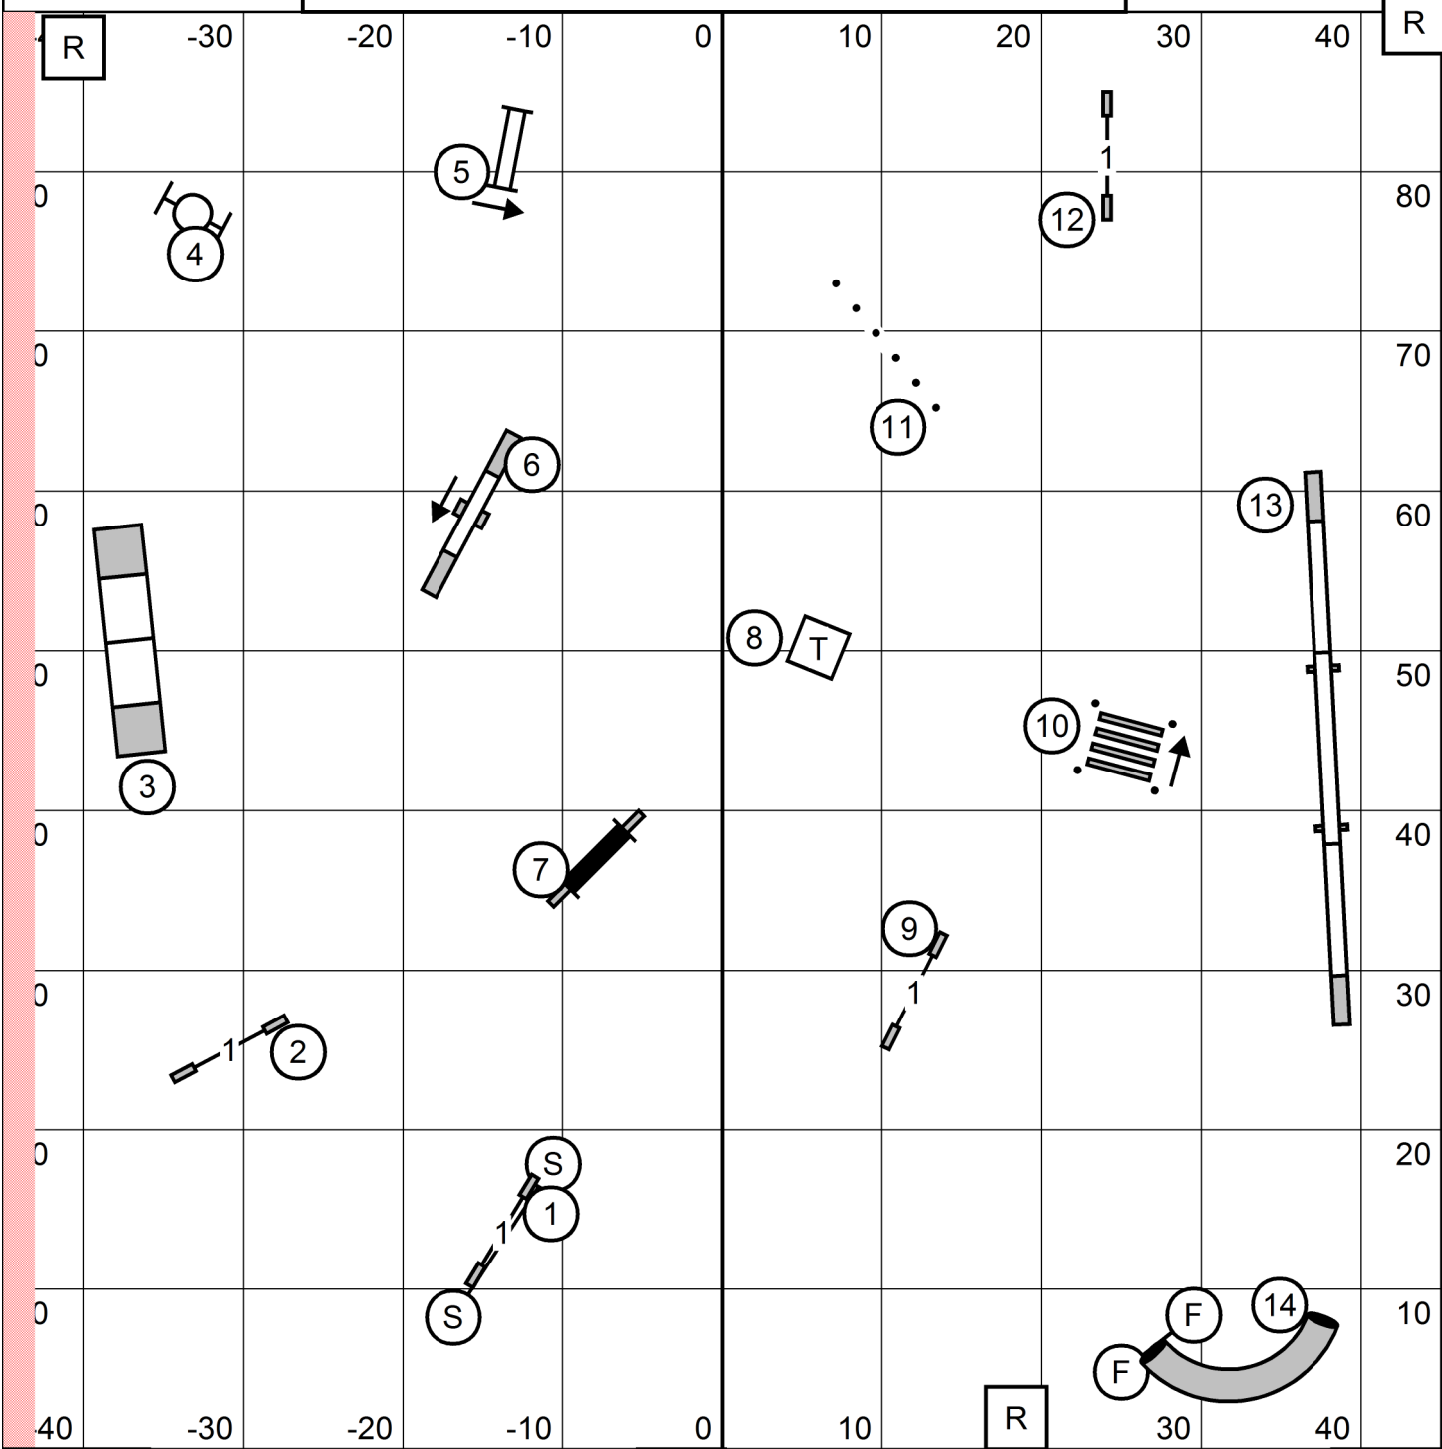

ENTER T/S EXIT

SLEEPING GIANT AGILITY CLUB OF CONNECTICUT  
 PAWS-N-EFFECT, HAMDEN CONNECTICUT  
 SATURDAY NOVEMBER 16, 2024  
**OPEN STANDARD**  
 JUDGE: SHERRY JEFFERSON

ENTER T/S EXIT

SLEEPING GIANT AGILITY CLUB OF CONNECTICUT  
 PAWS-N-EFFECT, HAMDEN CONNECTICUT  
 SATURDAY NOVEMBER 16, 2024  
**NOVICE STANDARD**  
 JUDGE: SHERRY JEFFERSON

ENTER T/S EXIT

SLEEPING GIANT AGILITY CLUB OF CONNECTICUT  
 PAWS-N-EFFECT, HAMDEN CT  
 SATURDAY NOVEMBER 16, 2024  
**OPEN JWW**  
 JUDGE: SHERRY JEFFERSON

ENTER

T/S

EXIT

SLEEPING GIANT AGILITY CLUB OF CONNECTICUT  
 PAWS-N-EFFECT, HAMDEN CT  
 SATURDAY NOVEMBER 16, 2024  
**NOVICE JWW**  
 JUDGE: SHERRY JEFFERSON