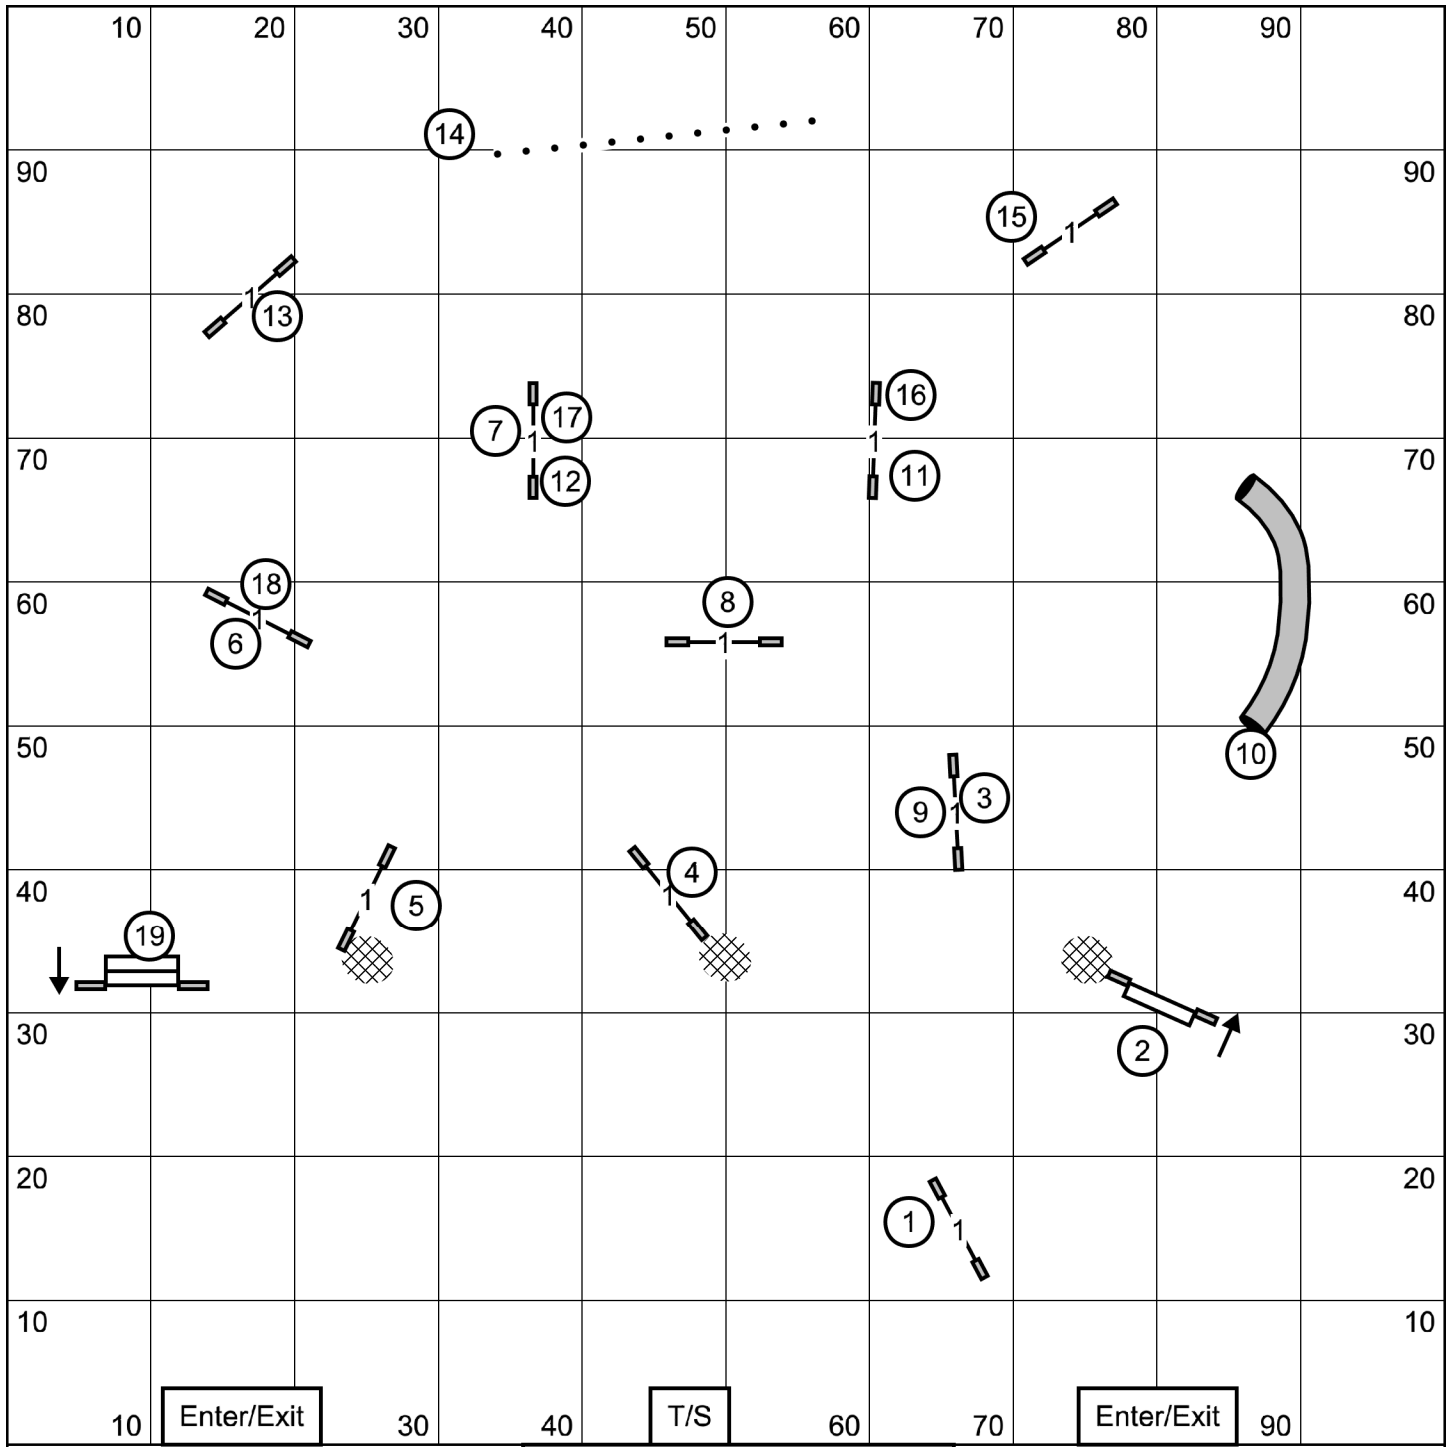

Talcott Mountain Agility Club
Master/Excellent JWW
Sunday November 23, 2024
Judge: Jan Skurzynski