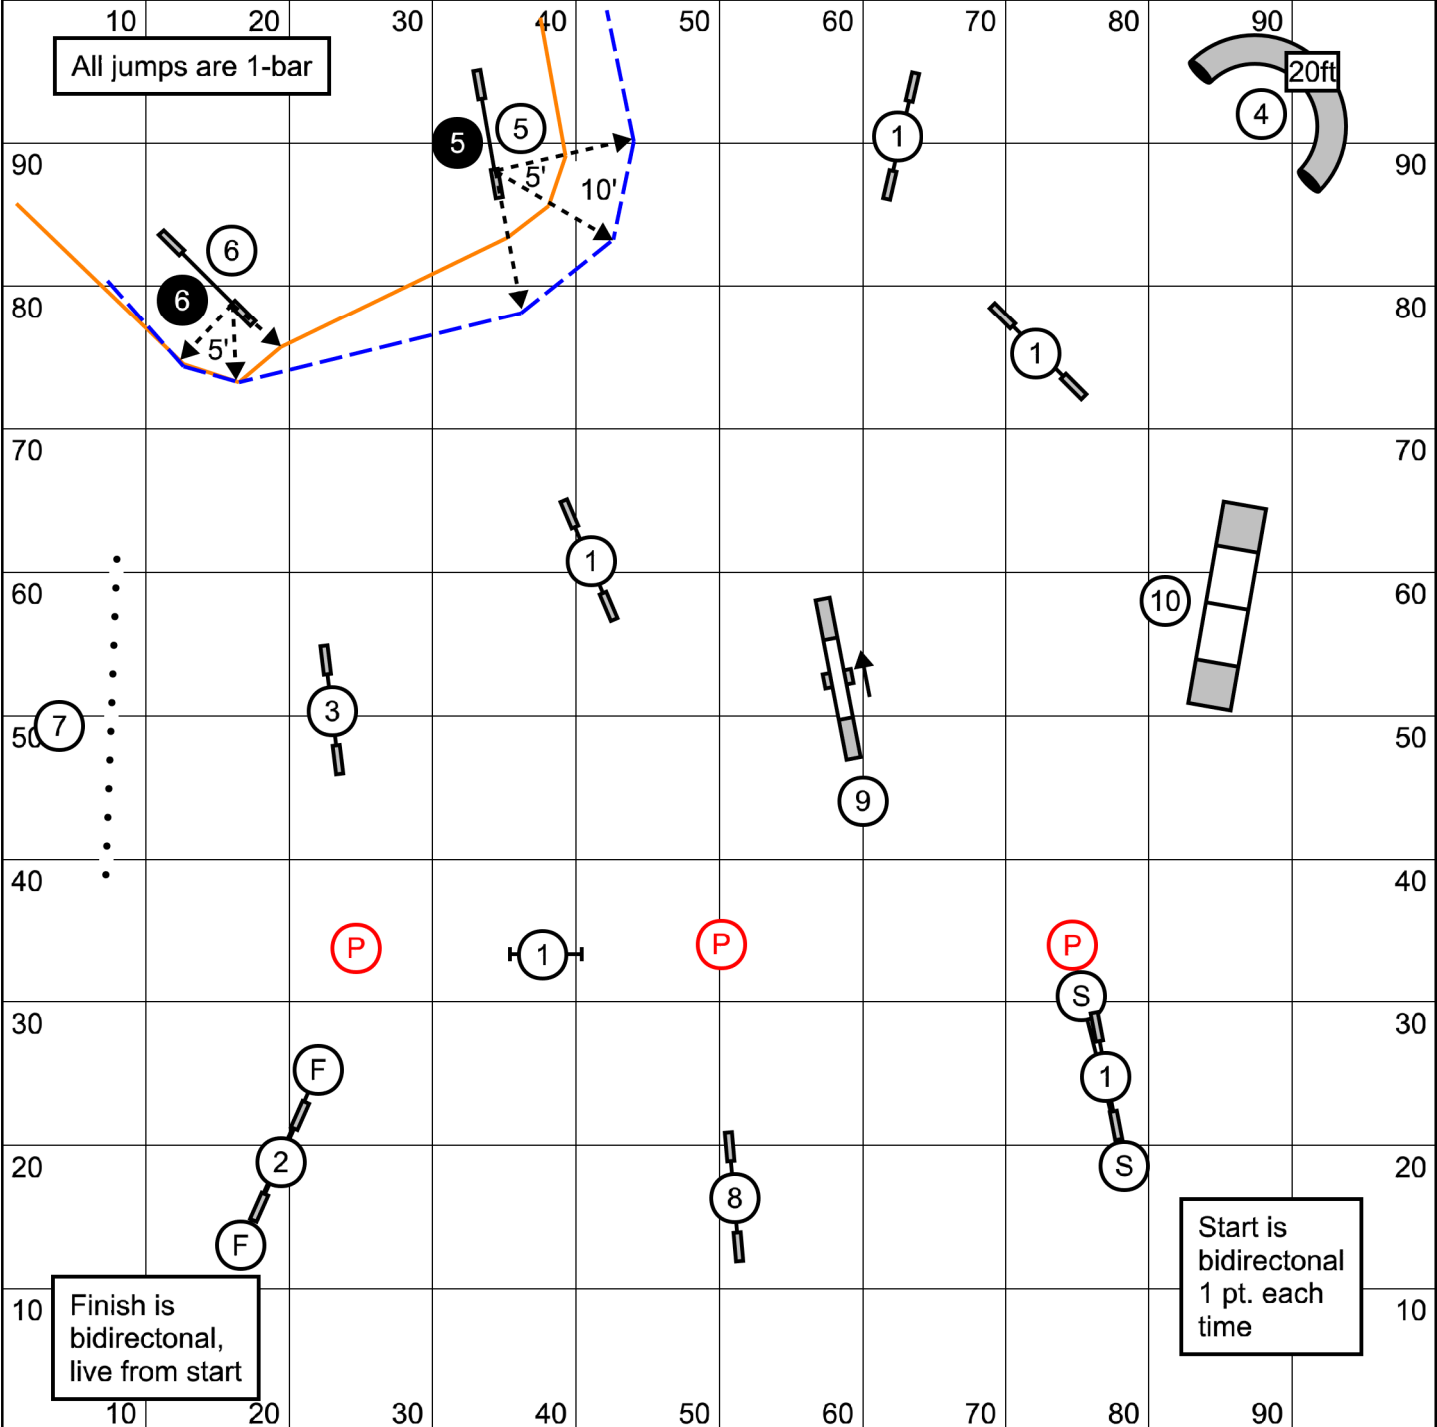

Come in at double

Talcott Mountain Agility Club  
 Novice JWW  
 Sun., November 24, 2024  
 Judge: Dale Mahoney

Come in at double

Sends, all in flow

Open: (5) (6) or (6) (5)

Nov: (5) (6) or (6) (5)

Open: dashed line, blue

Novice: solid line, orange

All jumps are 1-bar

Finish is bidirectional, live from start

Start is bidirectional 1 pt. each time

8	38 sec	4P	41 sec
12	35 sec	8P	38 sec
16	35 sec	12P	38 sec
20	32 sec	16P	35 sec
24/24C	32 sec	20P	35 sec