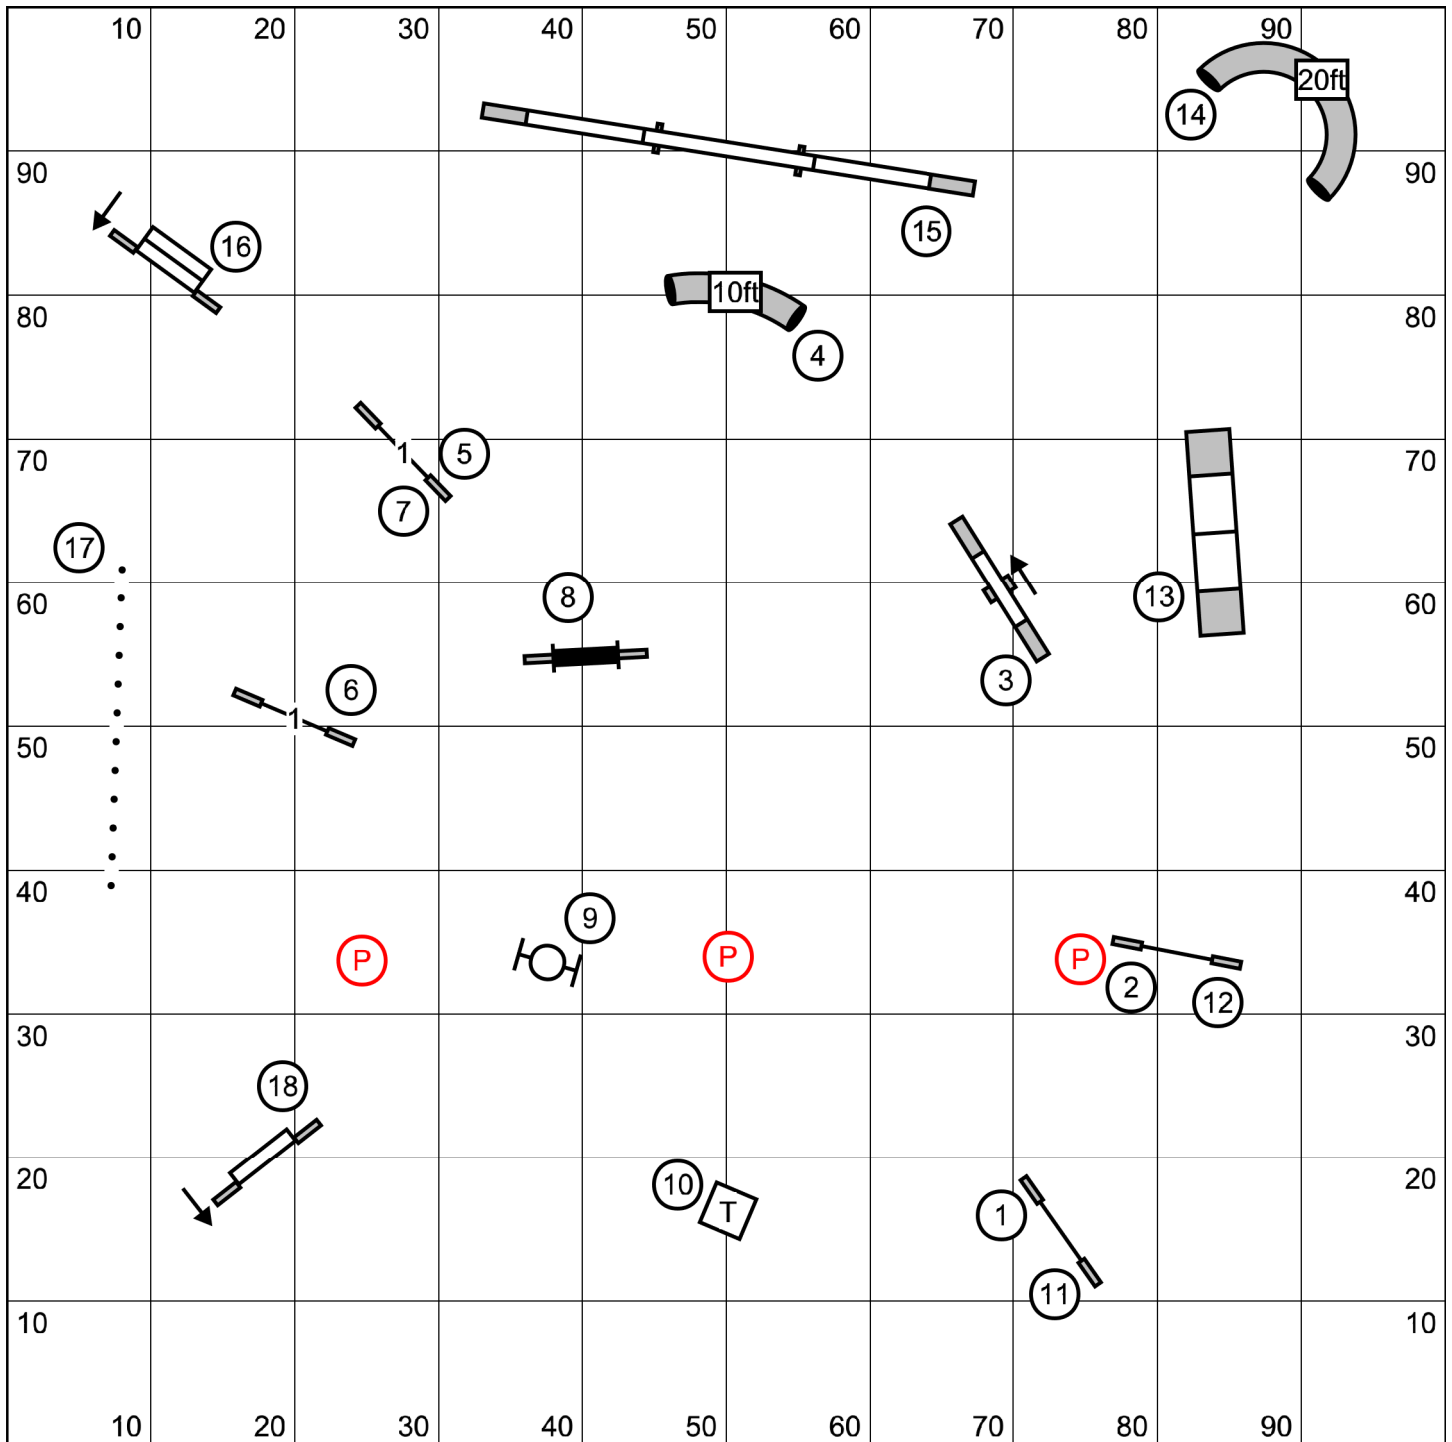

All jumps are 1-bar

Talcott Mountain Agility Club
Open Standard
Sun., November 24, 2024
Judge: Dale Mahoney

Come in at dogwalk