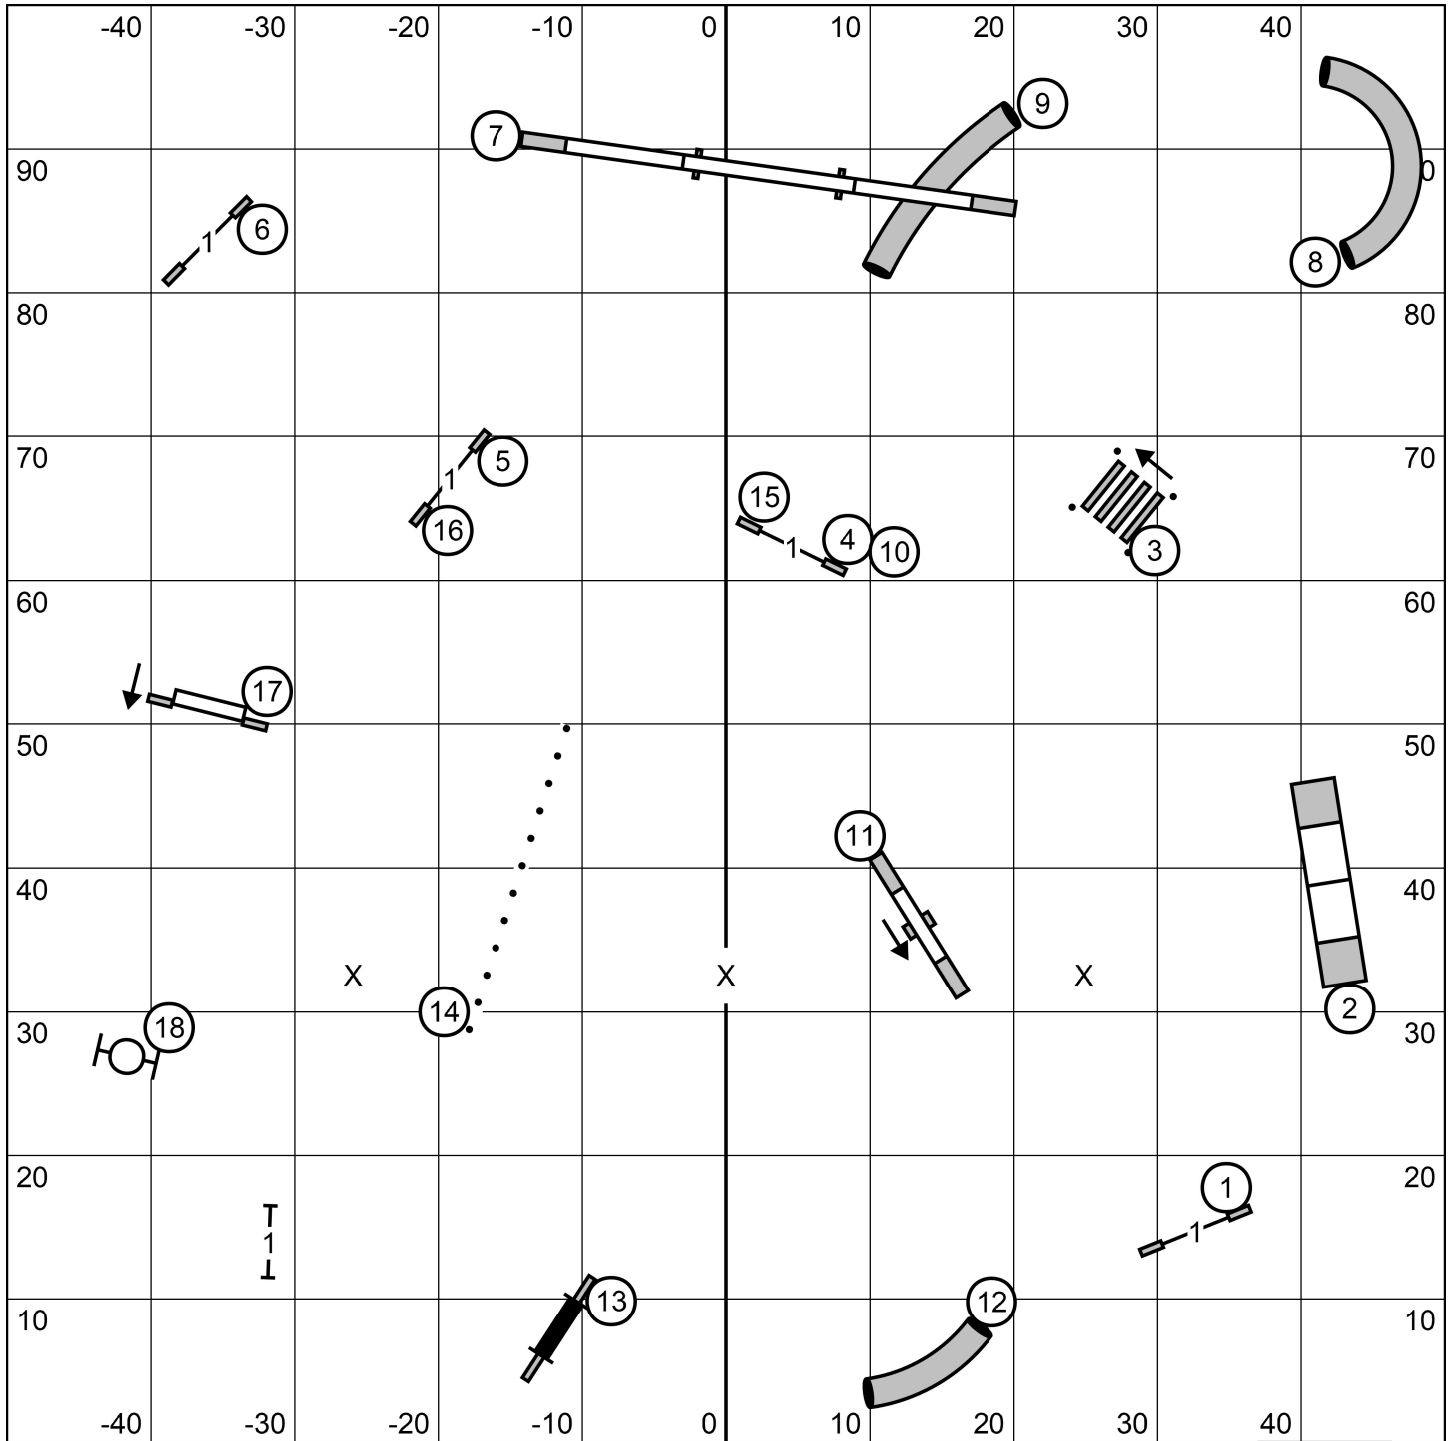

EXIT

EXCELLENT / MASTER STANDARD
Talcott Mountain Agility Club
November 24, 2024
West Springfield, MA
Designed by Zach Gulaboff Davis

T/S

ENTER