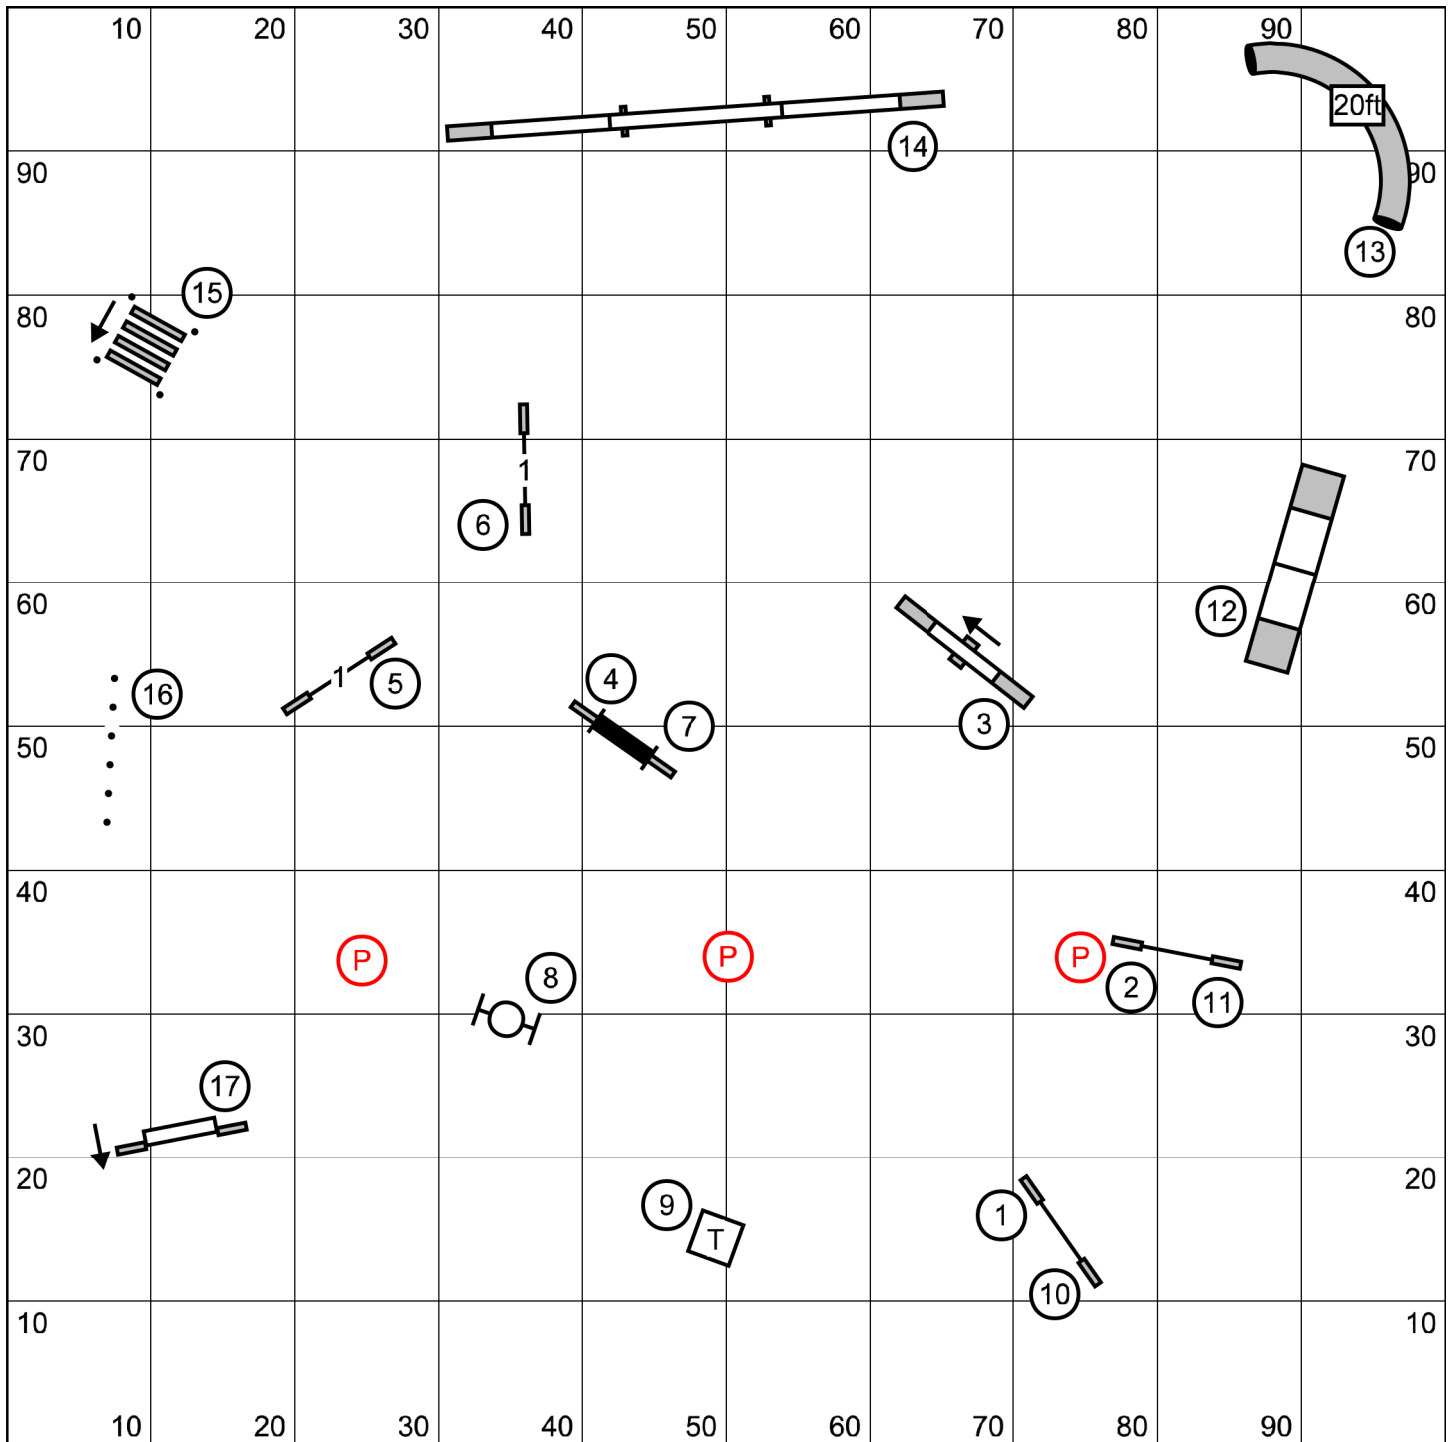

All jumps are 1-bar

Talcott Mountain Agility Club
Novice Standard
Sun., November 24, 2024
Judge: Dale Mahoney

Come in at dogwalk