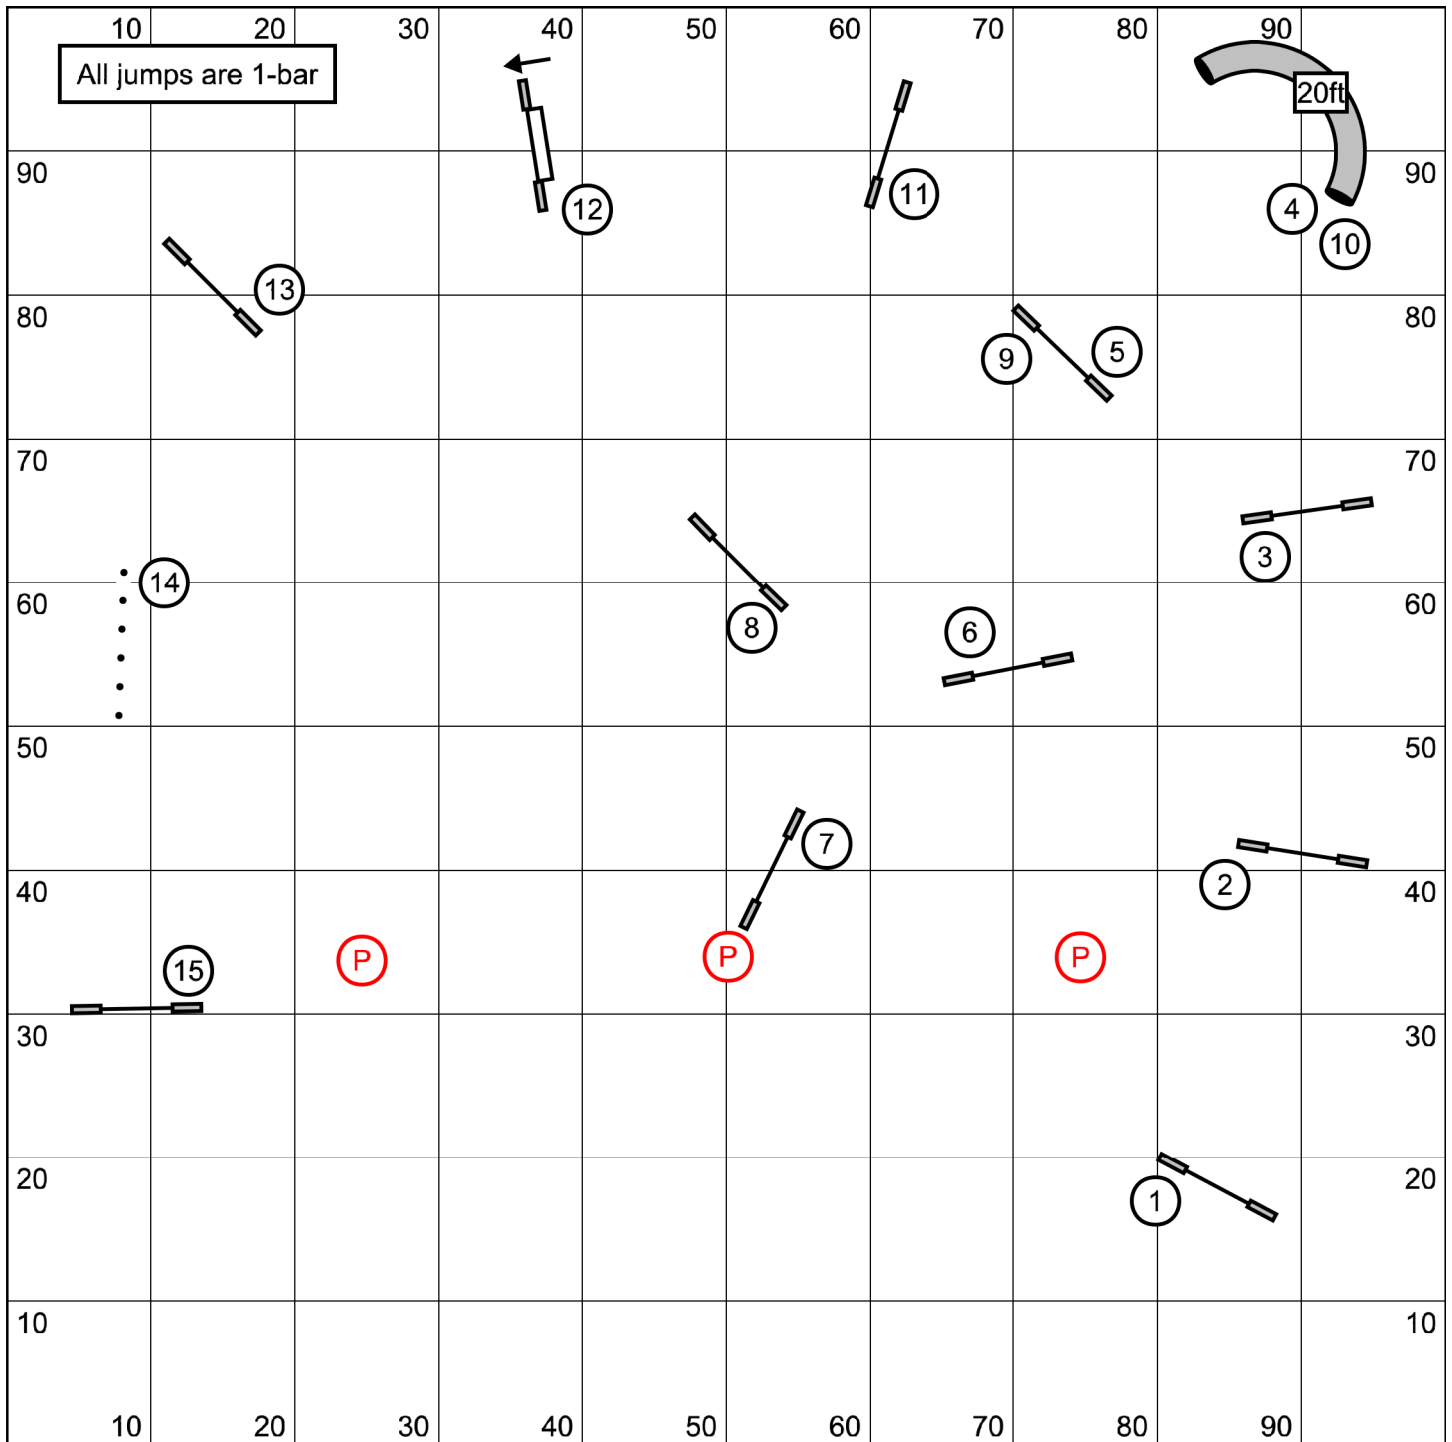

Come in at double

Talcott Mountain Agility Club  
 Novice JWW  
 Sun., November 24, 2024  
 Judge: Dale Mahoney

Come in at double

Sends, all in flow

Open: (5) (6) or (6) (5)

Nov: (5) (6) or (6) (5)

Open: dashed line, blue

Novice: solid line, orange

All jumps are 1-bar

Finish is bidirectional, live from start

Start is bidirectional 1 pt. each time

8	38 sec	4P	41 sec
12	35 sec	8P	38 sec
16	35 sec	12P	38 sec
20	32 sec	16P	35 sec
24/24C	32 sec	20P	35 sec