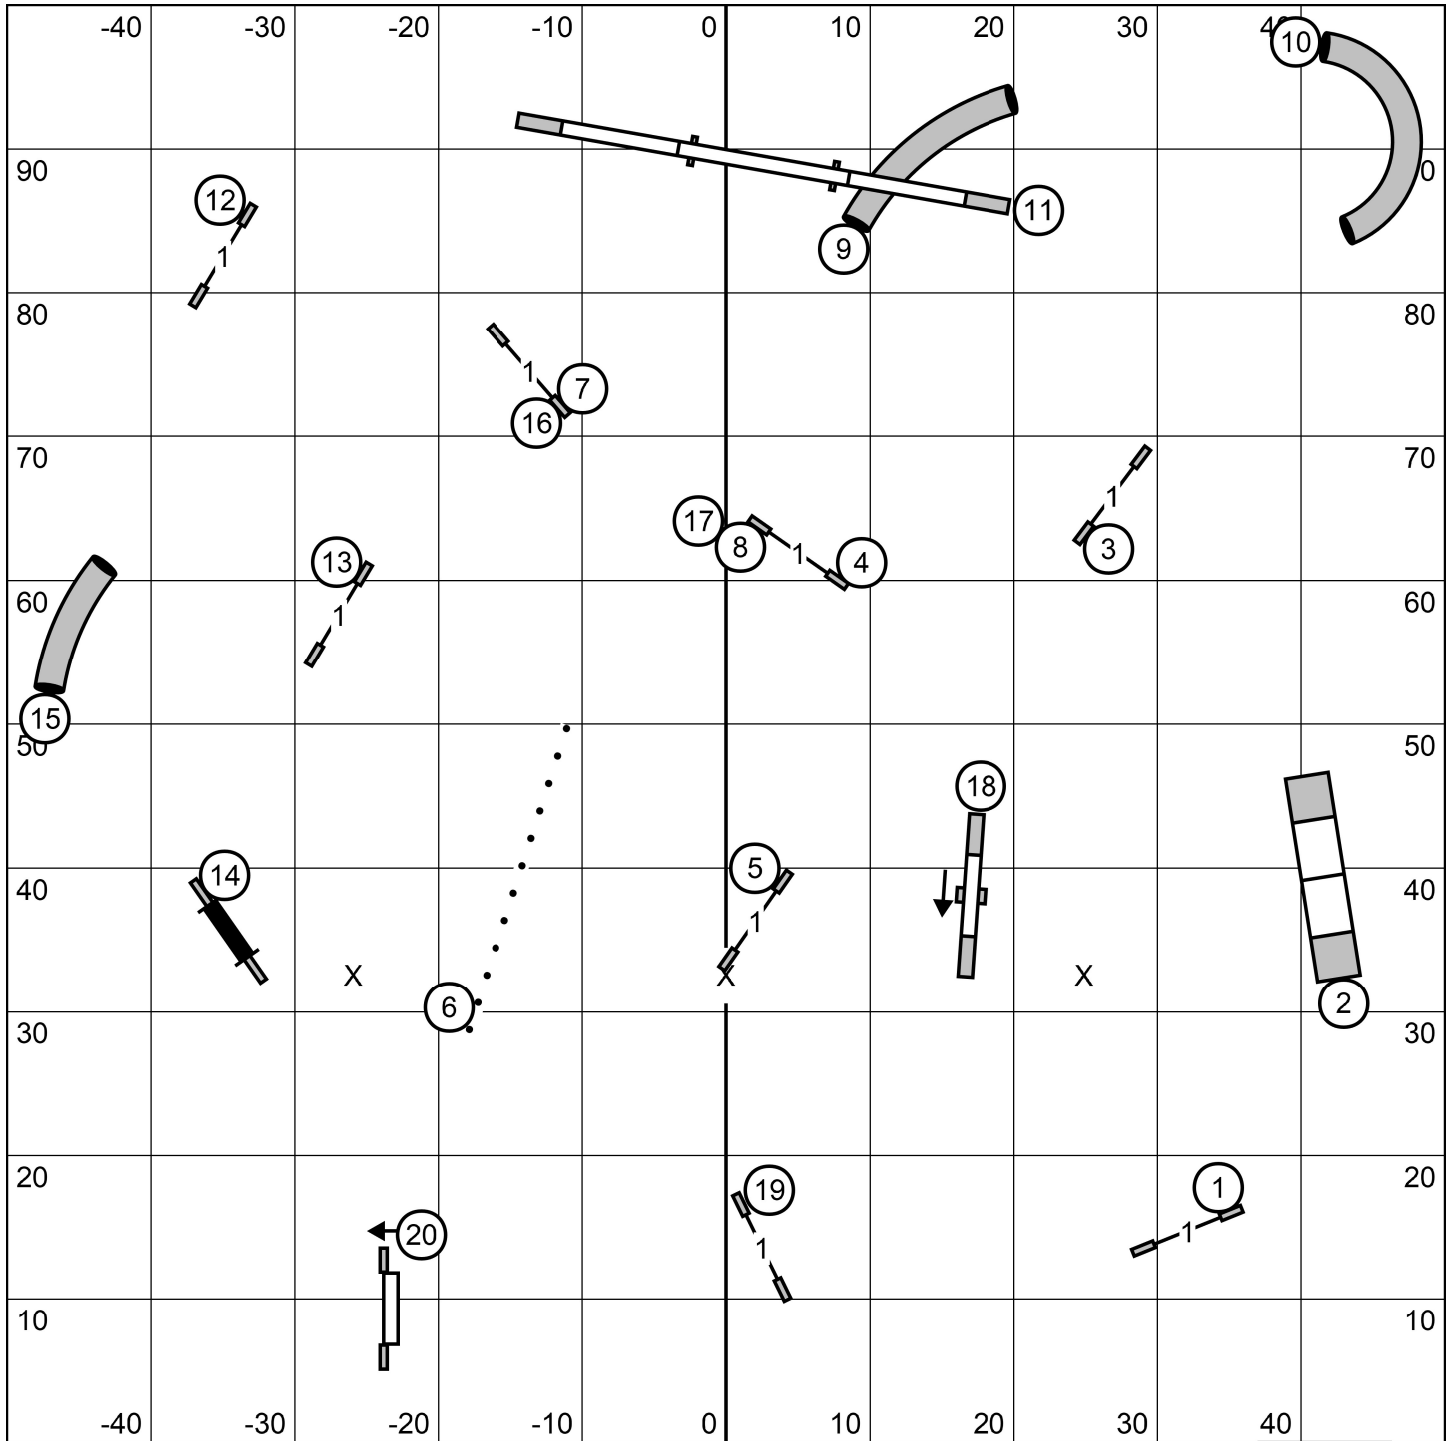

EXIT

PREMIER STANDARD
Talcott Mountain Agility Club
November 24, 2024
West Springfield, MA
Designed by Zach Gulaboff Davis

T/S

ENTER