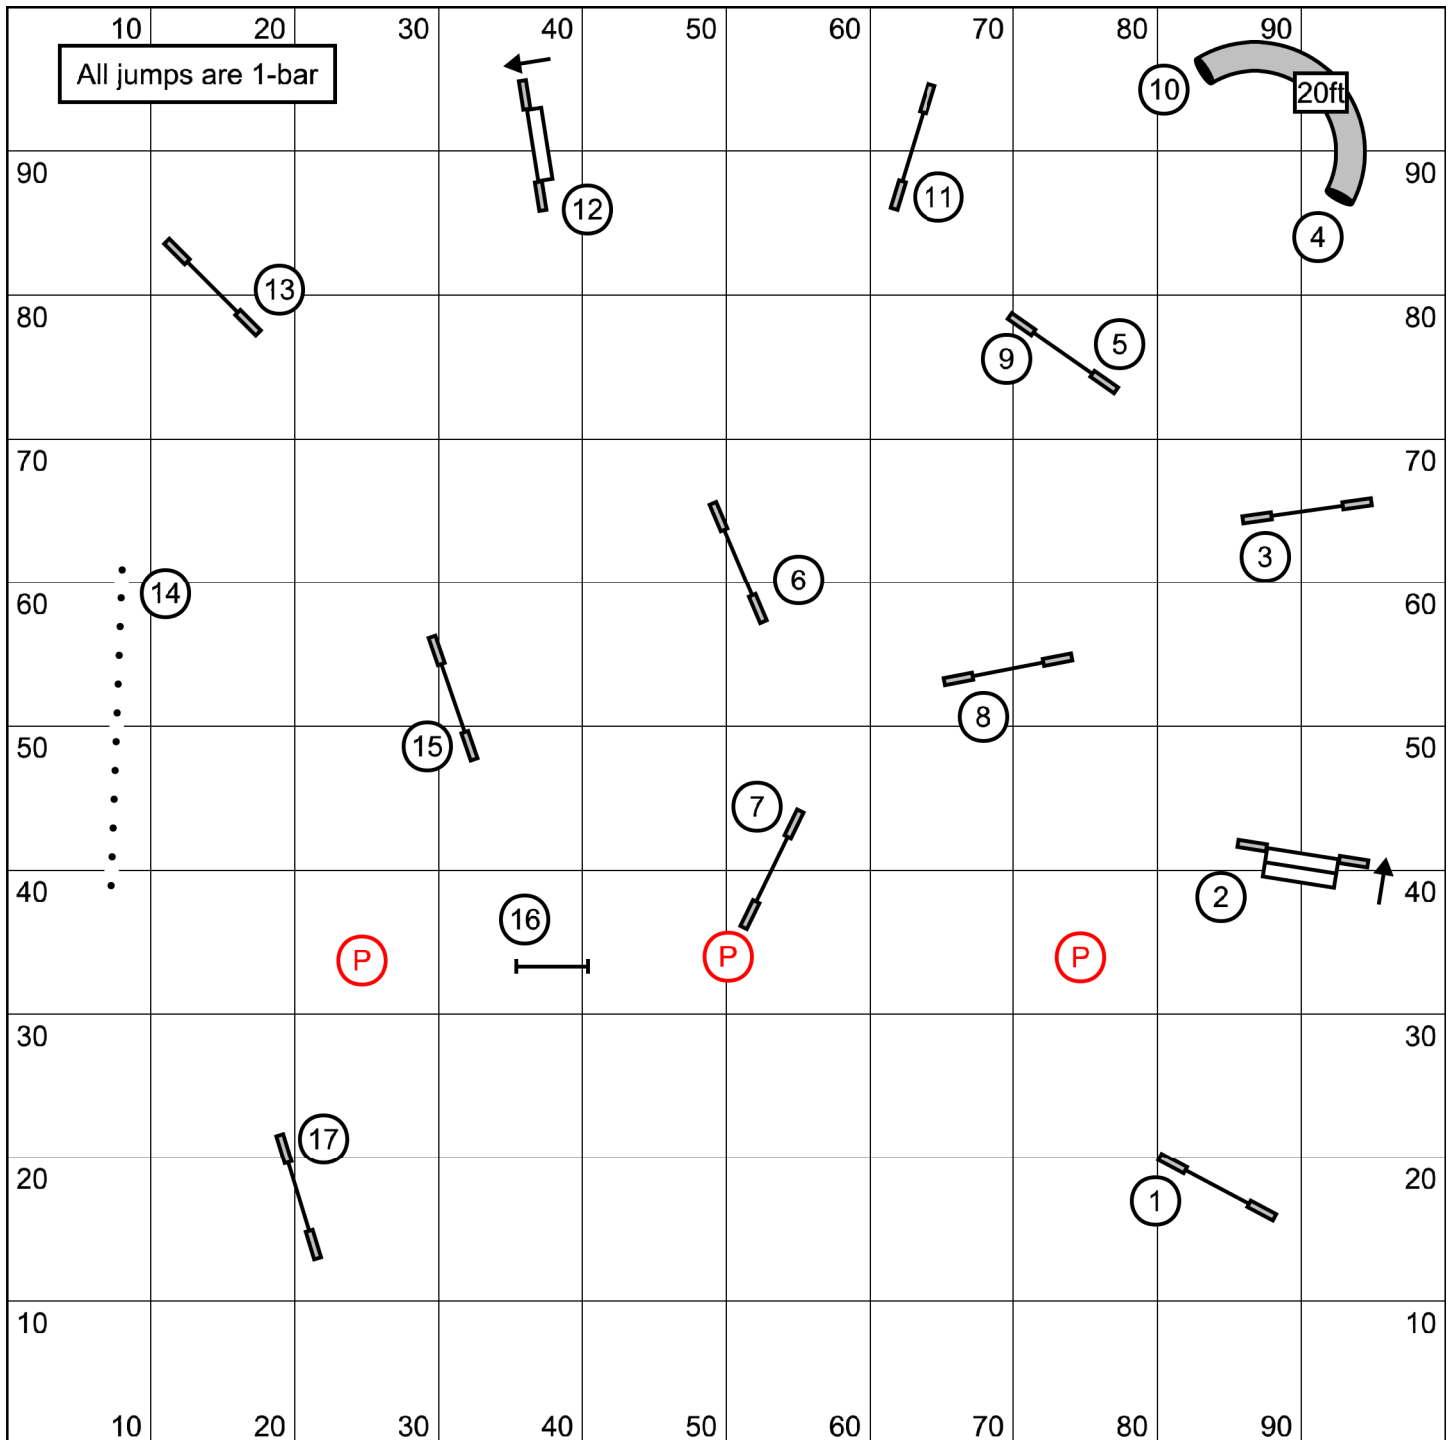

Talcott Mountain Agility Club
Open JWW
Sun., November 24, 2024
Judge: Dale Mahoney

Come in at double