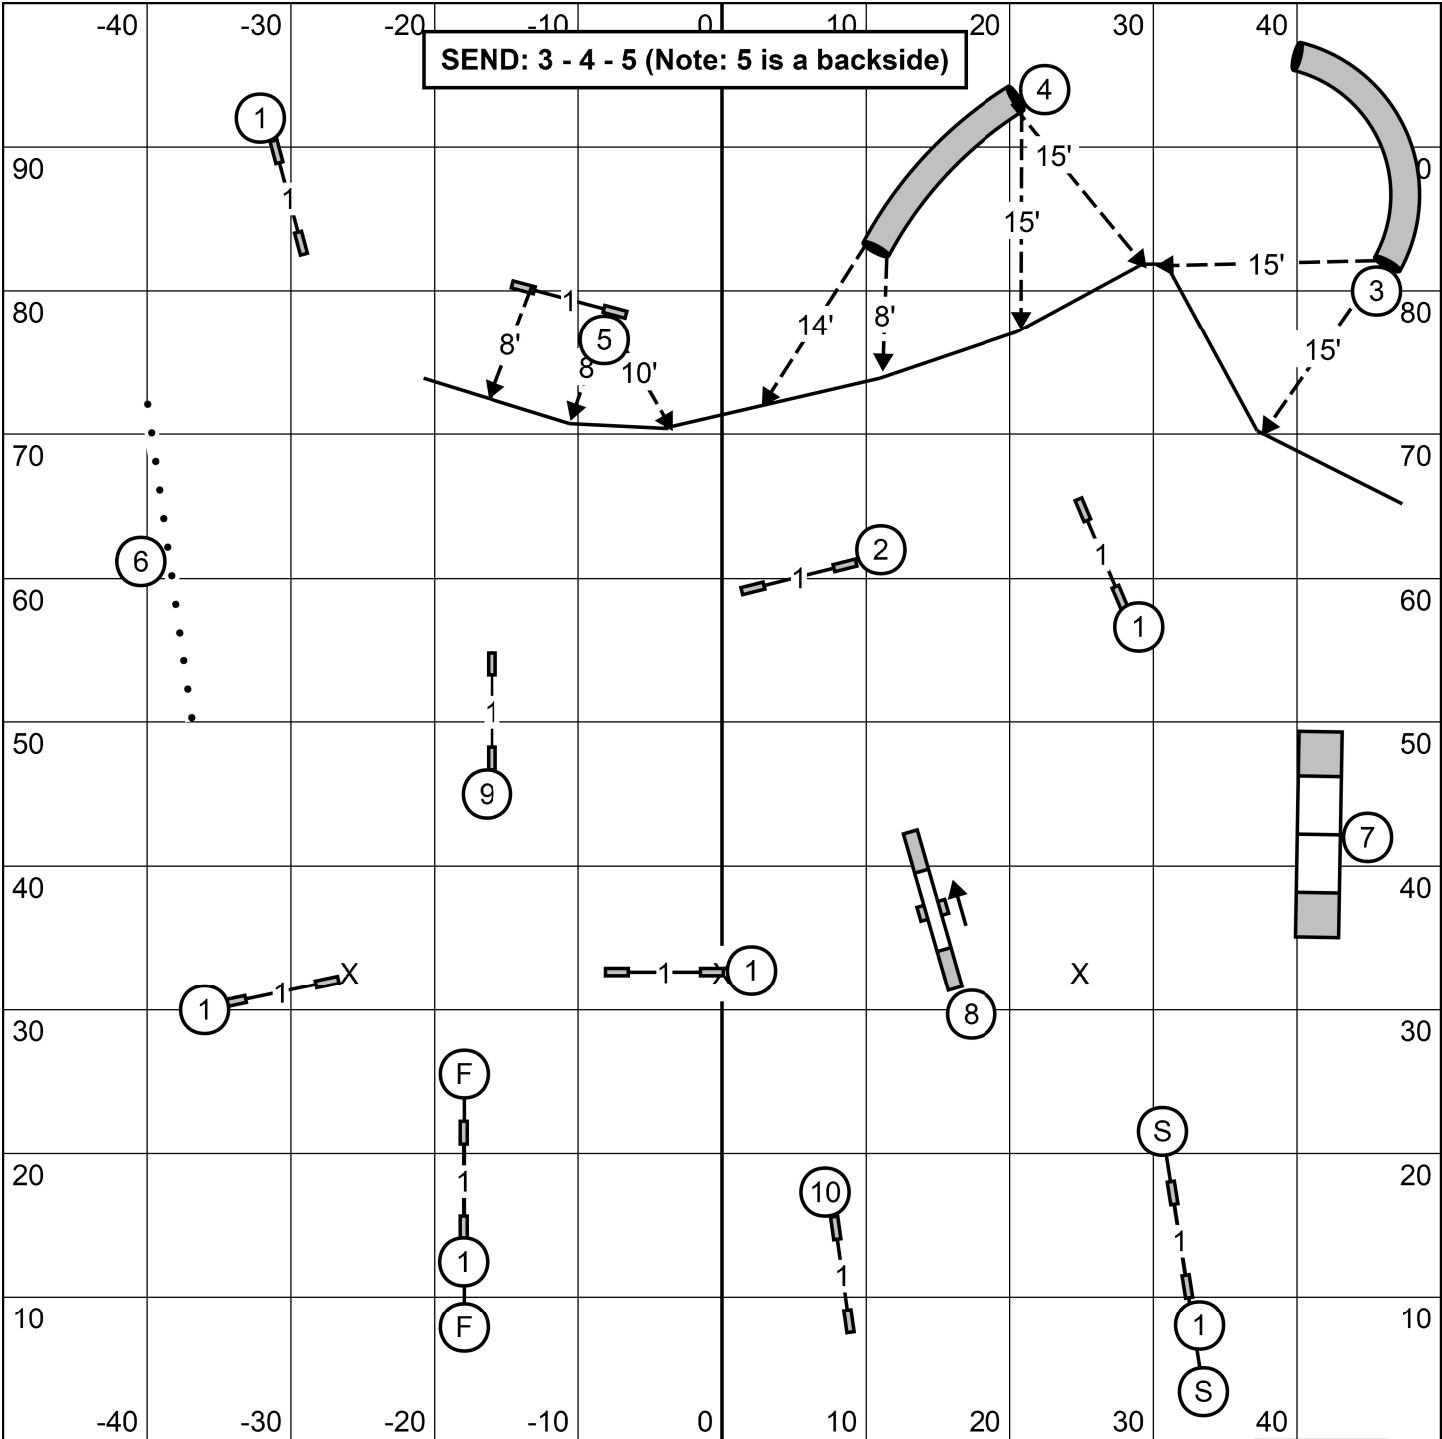

EXIT

EXCELLENT / MASTER FAST
Talcott Mountain Agility Club
November 24, 2024
West Springfield, MA
Designed by Zach Gulaboff Davis

T/S

ENTER