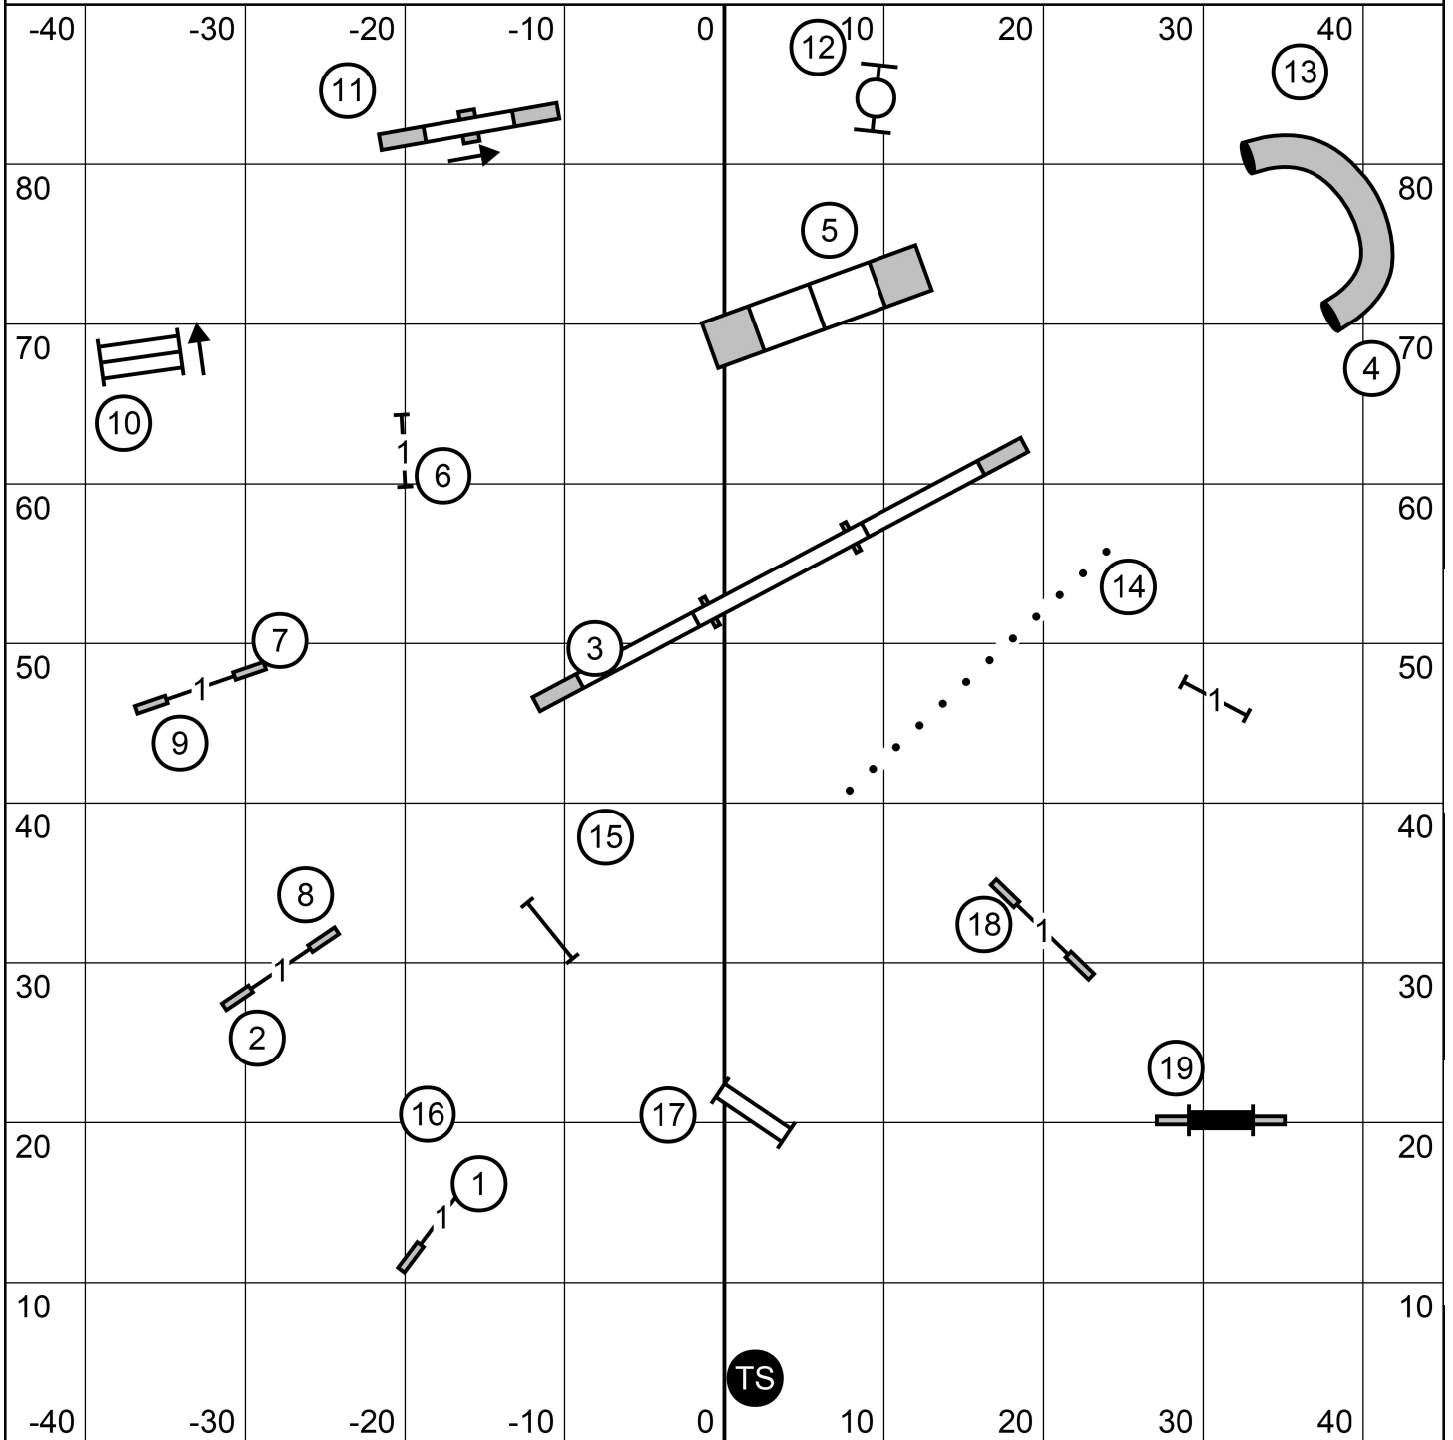

Colonial Shetland Sheepdog Club
 Judge: Karen A Winter
 Saturday, November 30, 2024
 Premier Standard

Colonial Shetland Sheepdog Club
 Judge: Karen A Winter
 Saturday, November 30, 2024
 E/M Standard

Colonial Shetland Sheepdog Club
 Judge: Karen A Winter
 Saturday, November 30, 2024
 Open Standard

Colonial Shetland Sheepdog Club
 Judge: Karen A Winter
 Saturday, November 30, 2024
 Novice Standard

Colonial Shetland Sheepdog Club
 Judge: Karen Winter
 Saturday, November 30, 2024
 Premier JWW

Colonial Shetland Sheepdog Club
 Judge: Karen Winter
 Saturday, November 30, 2024
 E/M JWW

Colonial Shetland Sheepdog Club
 Judge: Karen A Winter
 Saturday, November 30, 2024
 Open JWW

Colonial Shetland Sheepdog Club
 Judge: Karen A Winter
 Saturday, November 30, 2024
 Novice JWW