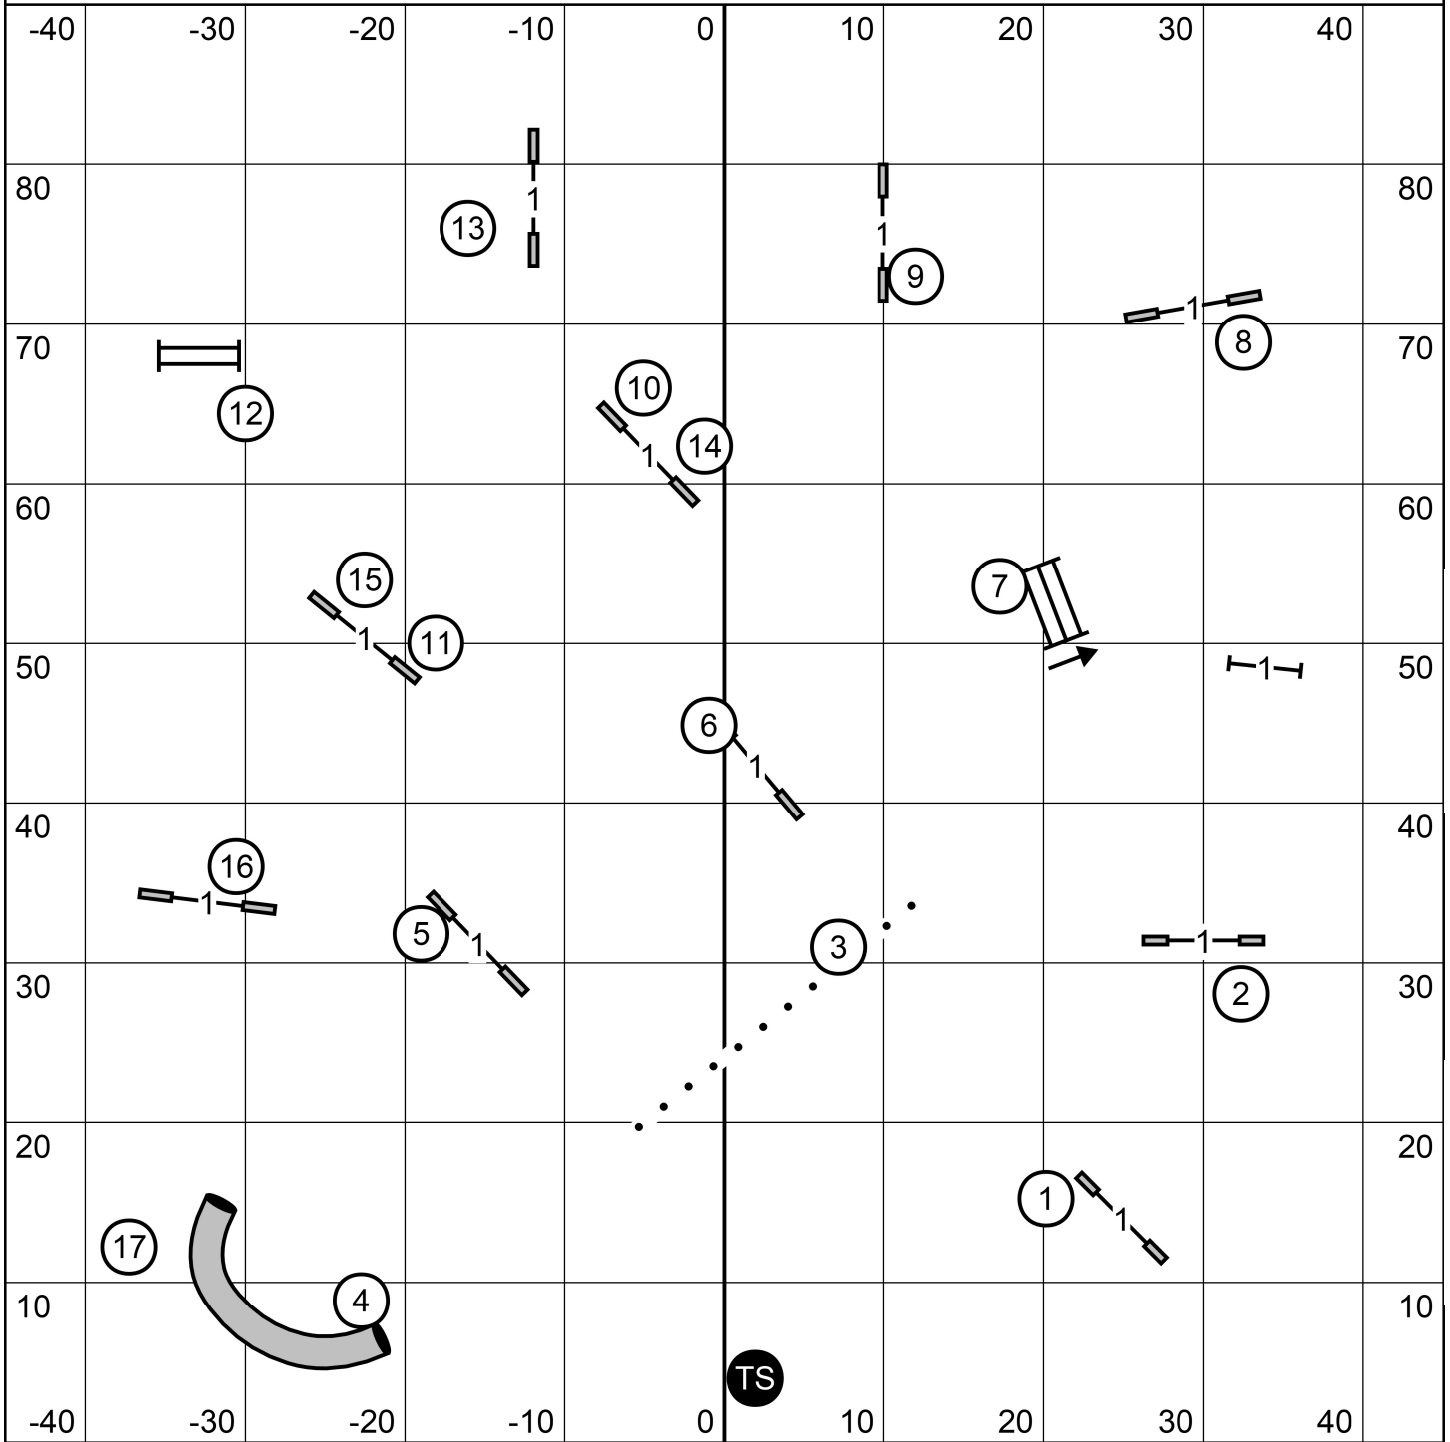

Colonial Shetland Sheepdog Club
 Judge: Karen A Winter
 Saturday, November 30, 2024
 Open JWW

Colonial Shetland Sheepdog Club
 Judge: Karen A Winter
 Saturday, November 30, 2024
 Novice JWW