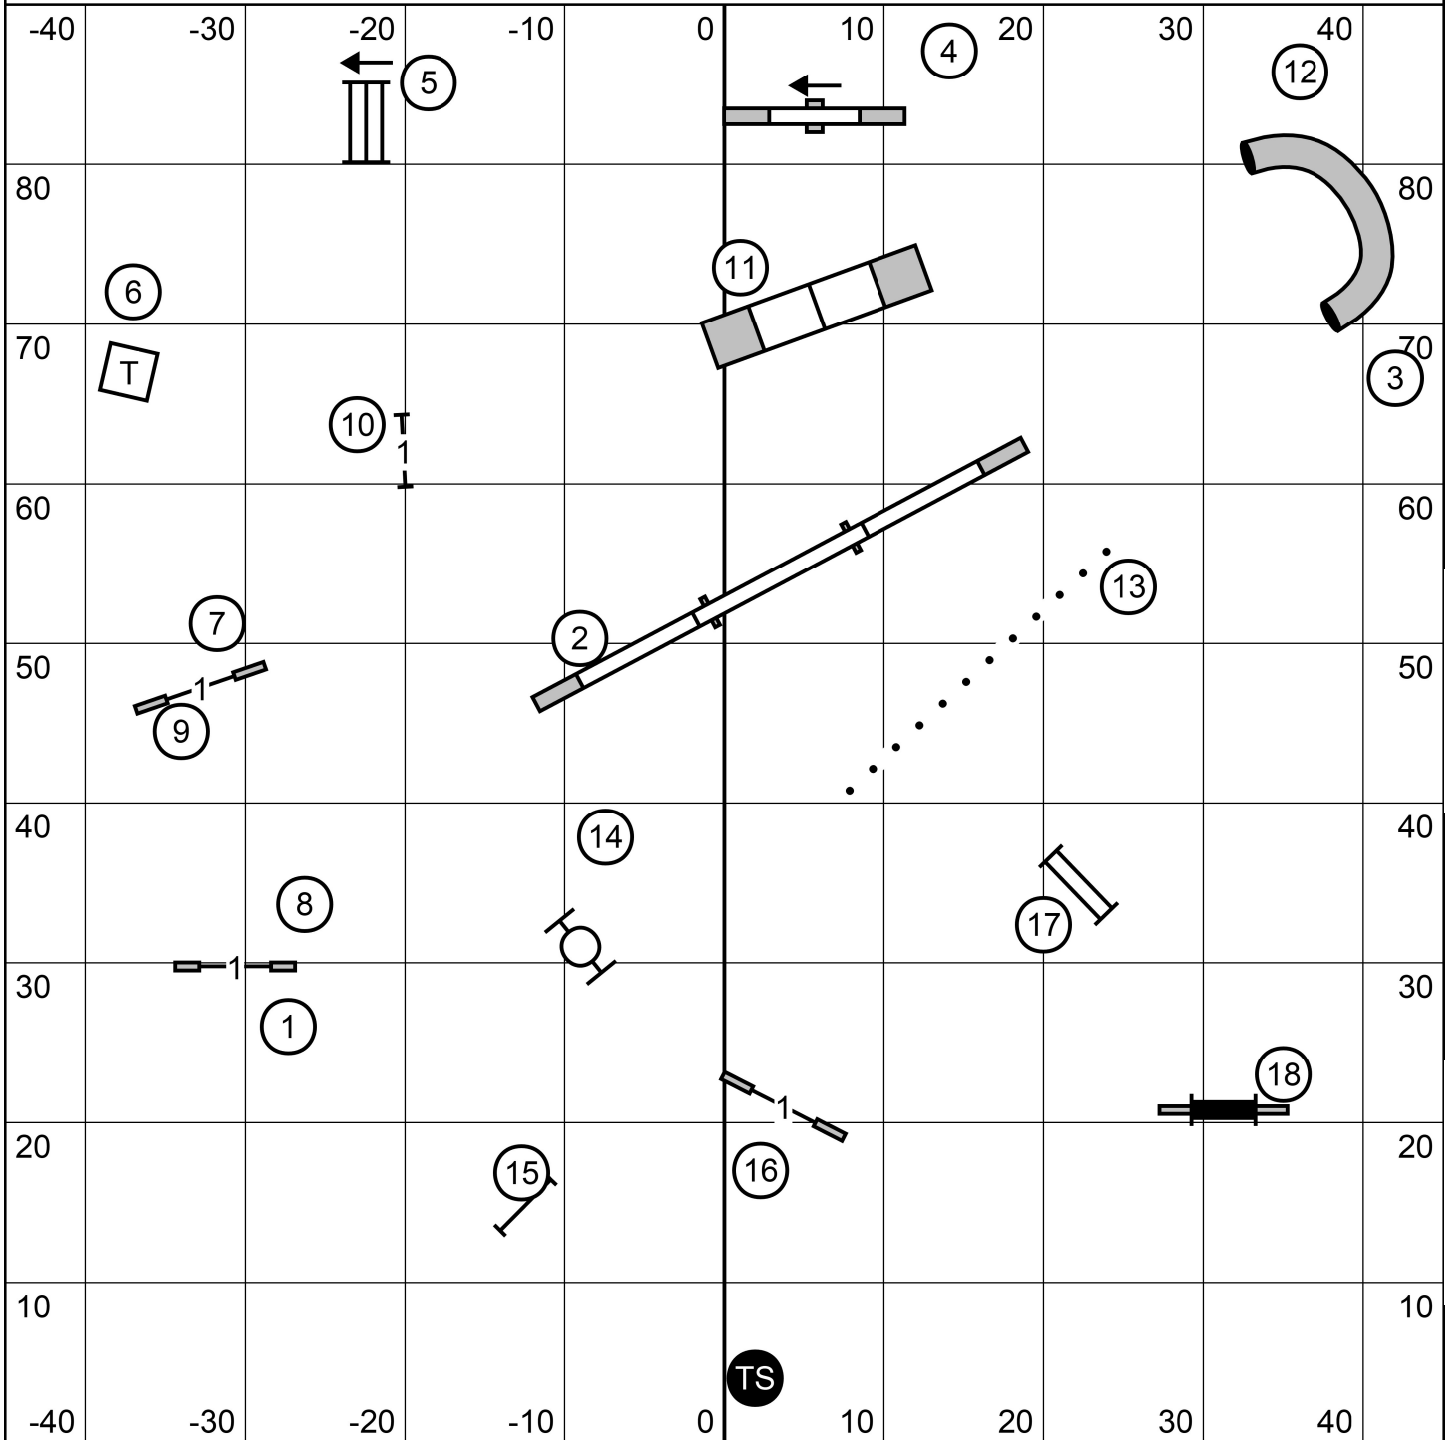

Colonial Shetland Sheepdog Club
Judge: Karen A Winter
Saturday, November 30, 2024
Open Standard