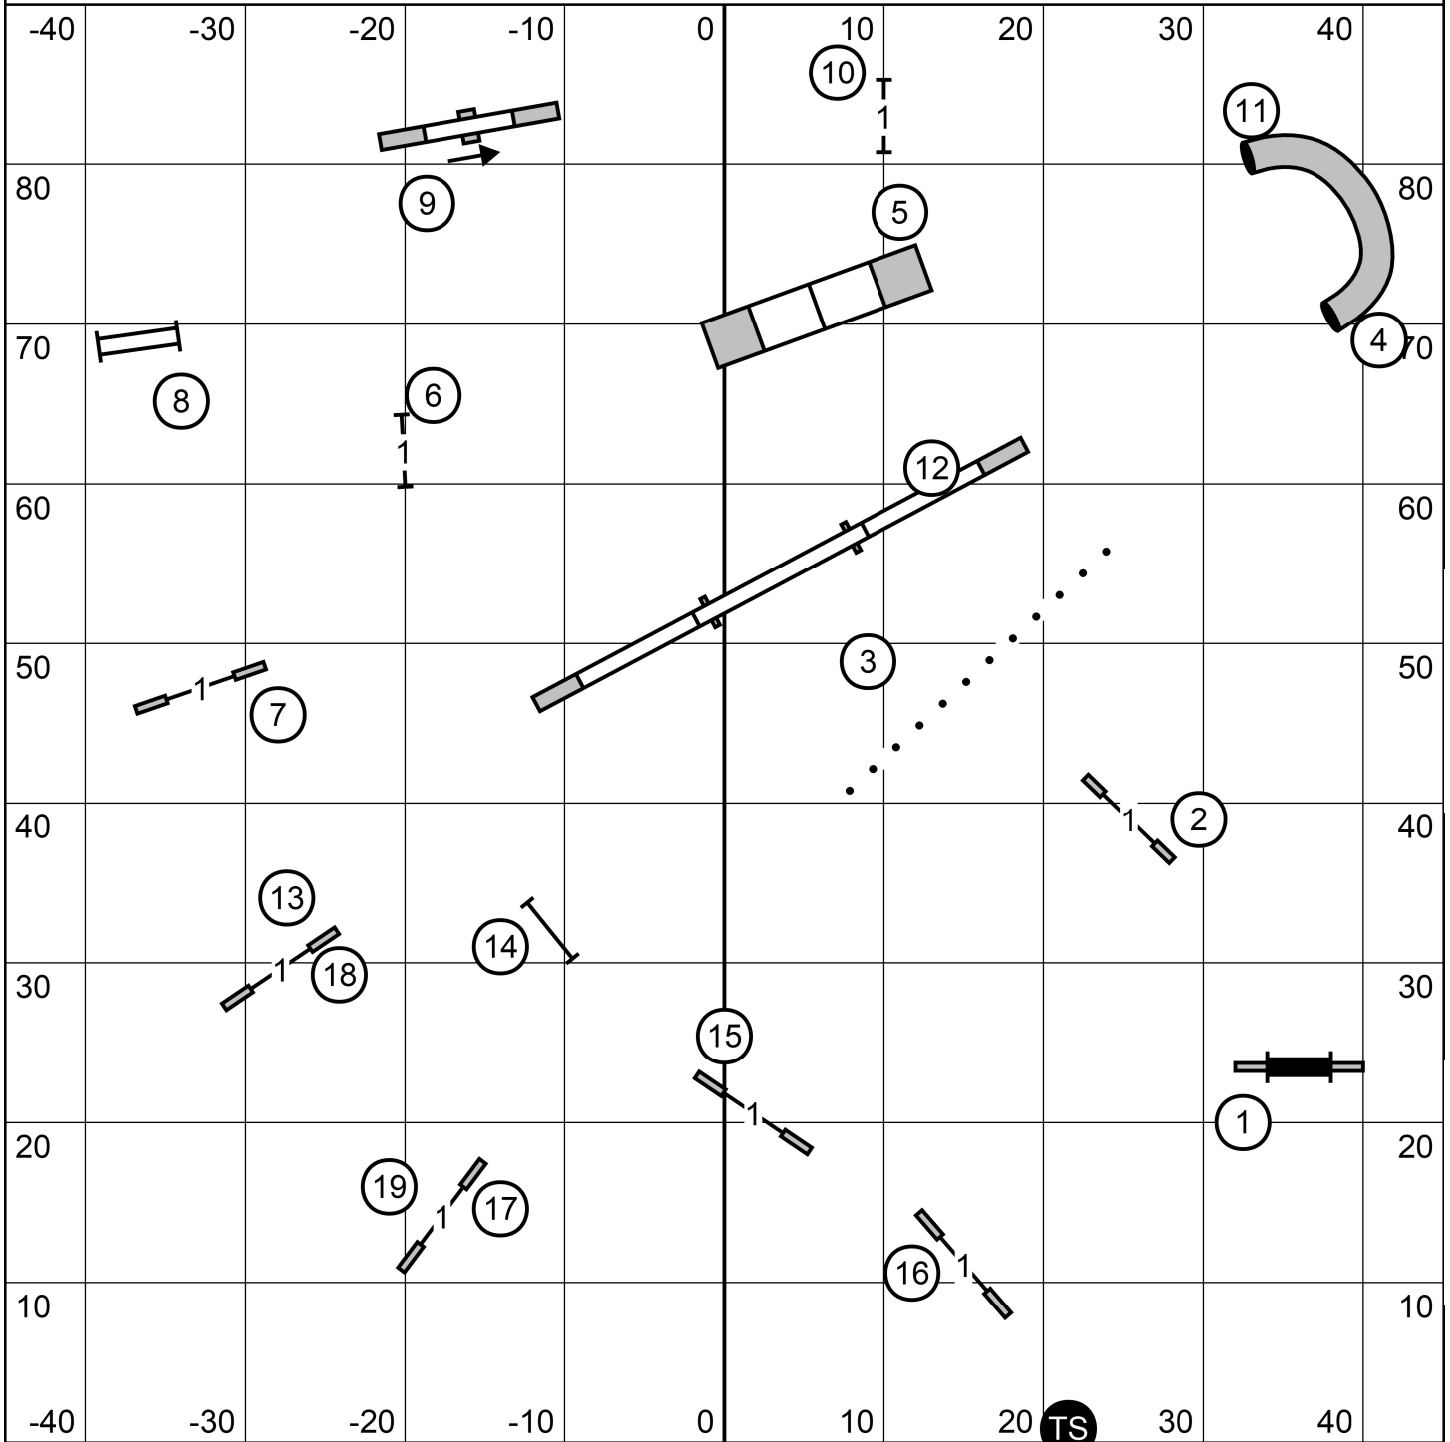

Colonial Shetland Sheepdog Club
Judge: Karen A Winter
Saturday, November 30, 2024
Premier Standard