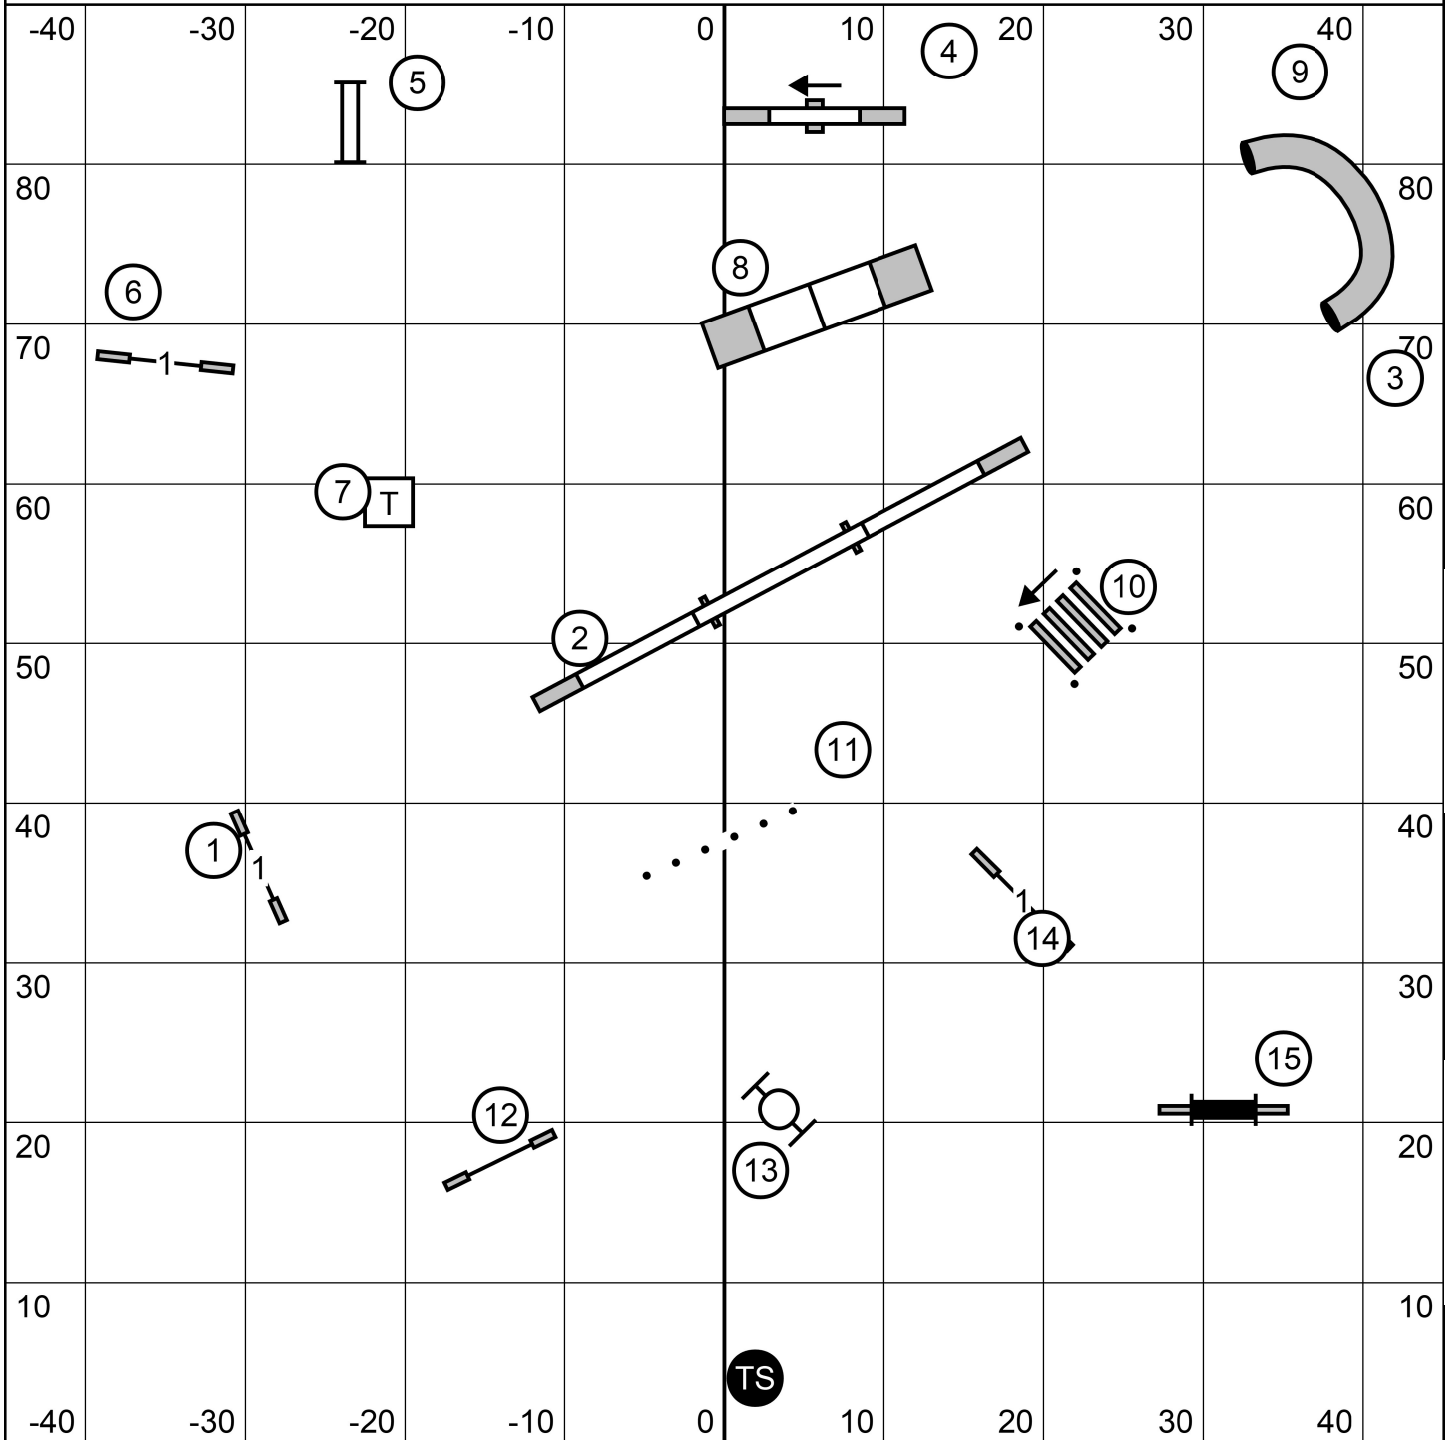

Colonial Shetland Sheepdog Club
Judge: Karen A Winter
Saturday, November 30, 2024
Novice Standard