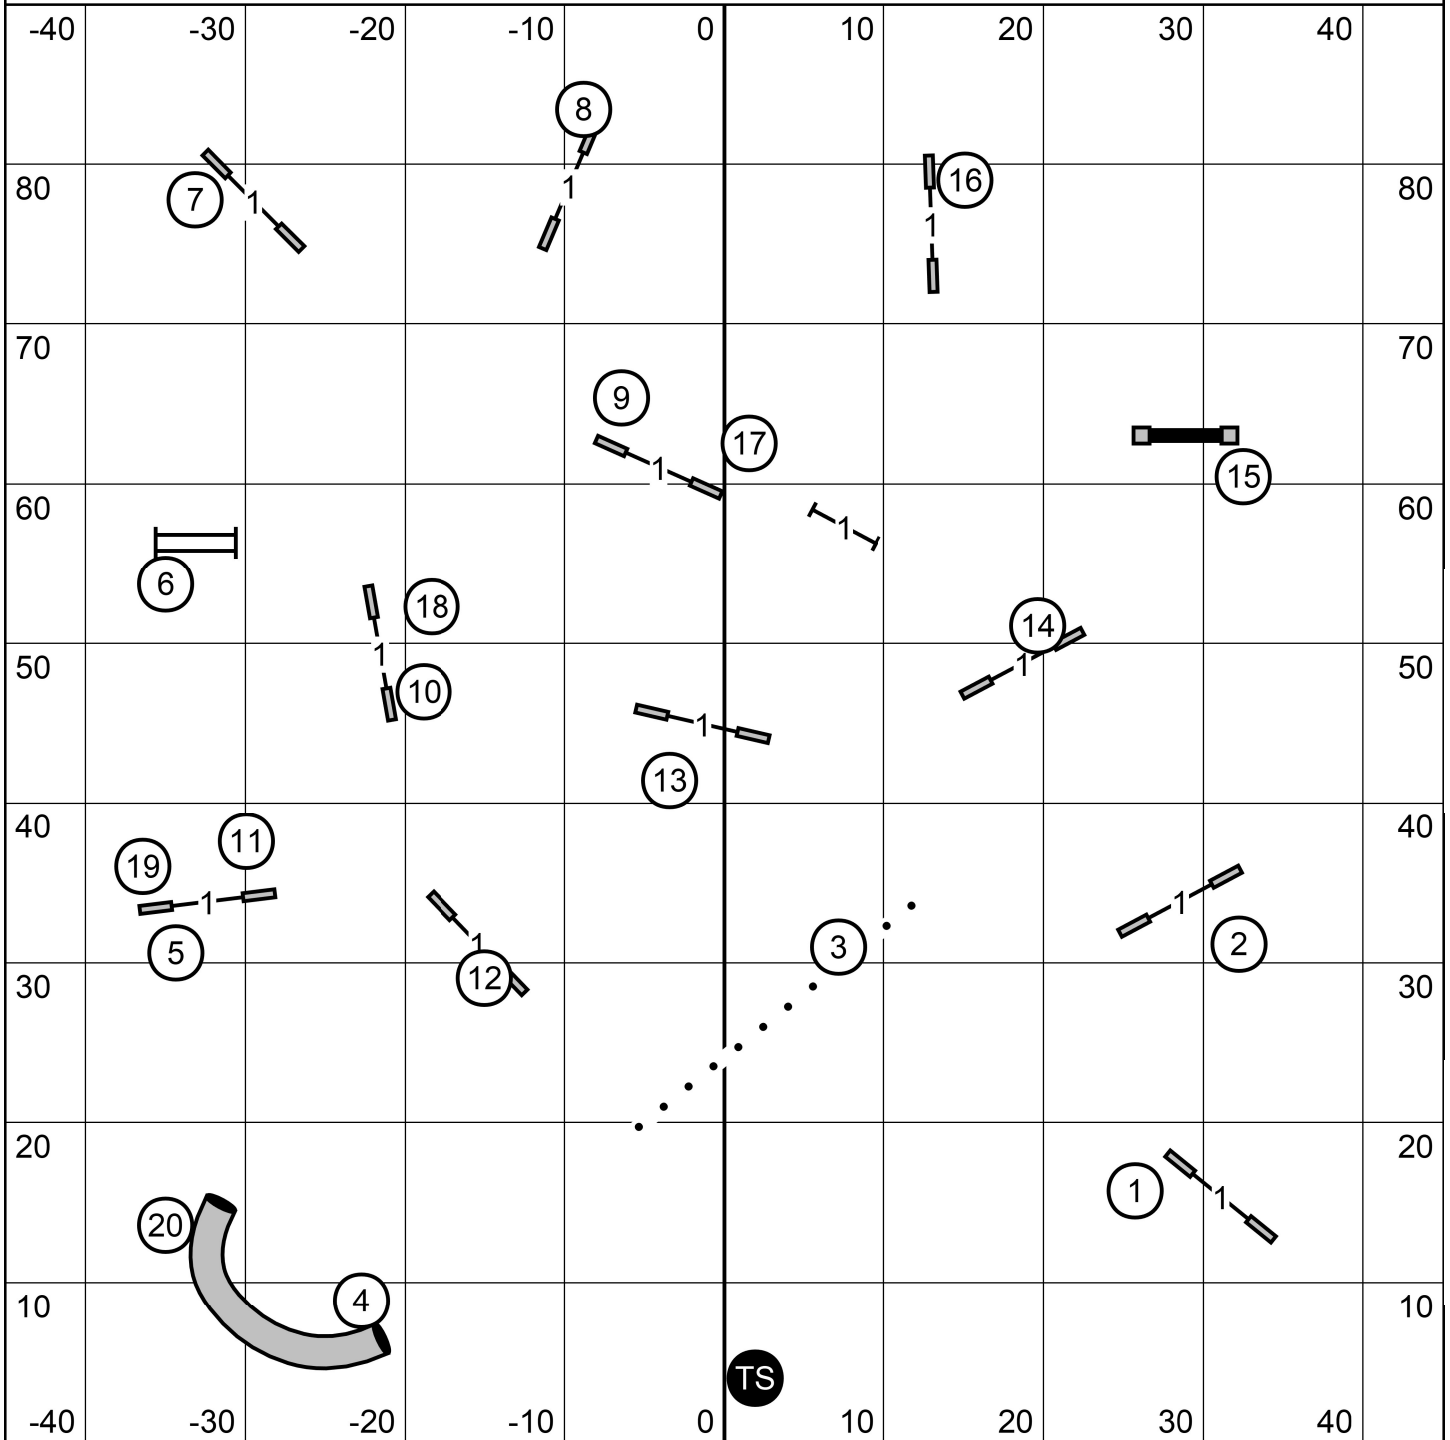

Colonial Shetland Sheepdog Club
 Judge: Karen A Winter
 Saturday, November 30, 2024
 Premier Standard

Colonial Shetland Sheepdog Club
 Judge: Karen A Winter
 Saturday, November 30, 2024
 E/M Standard

Colonial Shetland Sheepdog Club
 Judge: Karen A Winter
 Saturday, November 30, 2024
 Open Standard

Colonial Shetland Sheepdog Club
 Judge: Karen A Winter
 Saturday, November 30, 2024
 Novice Standard

Colonial Shetland Sheepdog Club
 Judge: Karen Winter
 Saturday, November 30, 2024
 Premier JWW

Colonial Shetland Sheepdog Club
 Judge: Karen Winter
 Saturday, November 30, 2024
 E/M JWW

Colonial Shetland Sheepdog Club
 Judge: Karen A Winter
 Saturday, November 30, 2024
 Open JWW

Colonial Shetland Sheepdog Club
 Judge: Karen A Winter
 Saturday, November 30, 2024
 Novice JWW