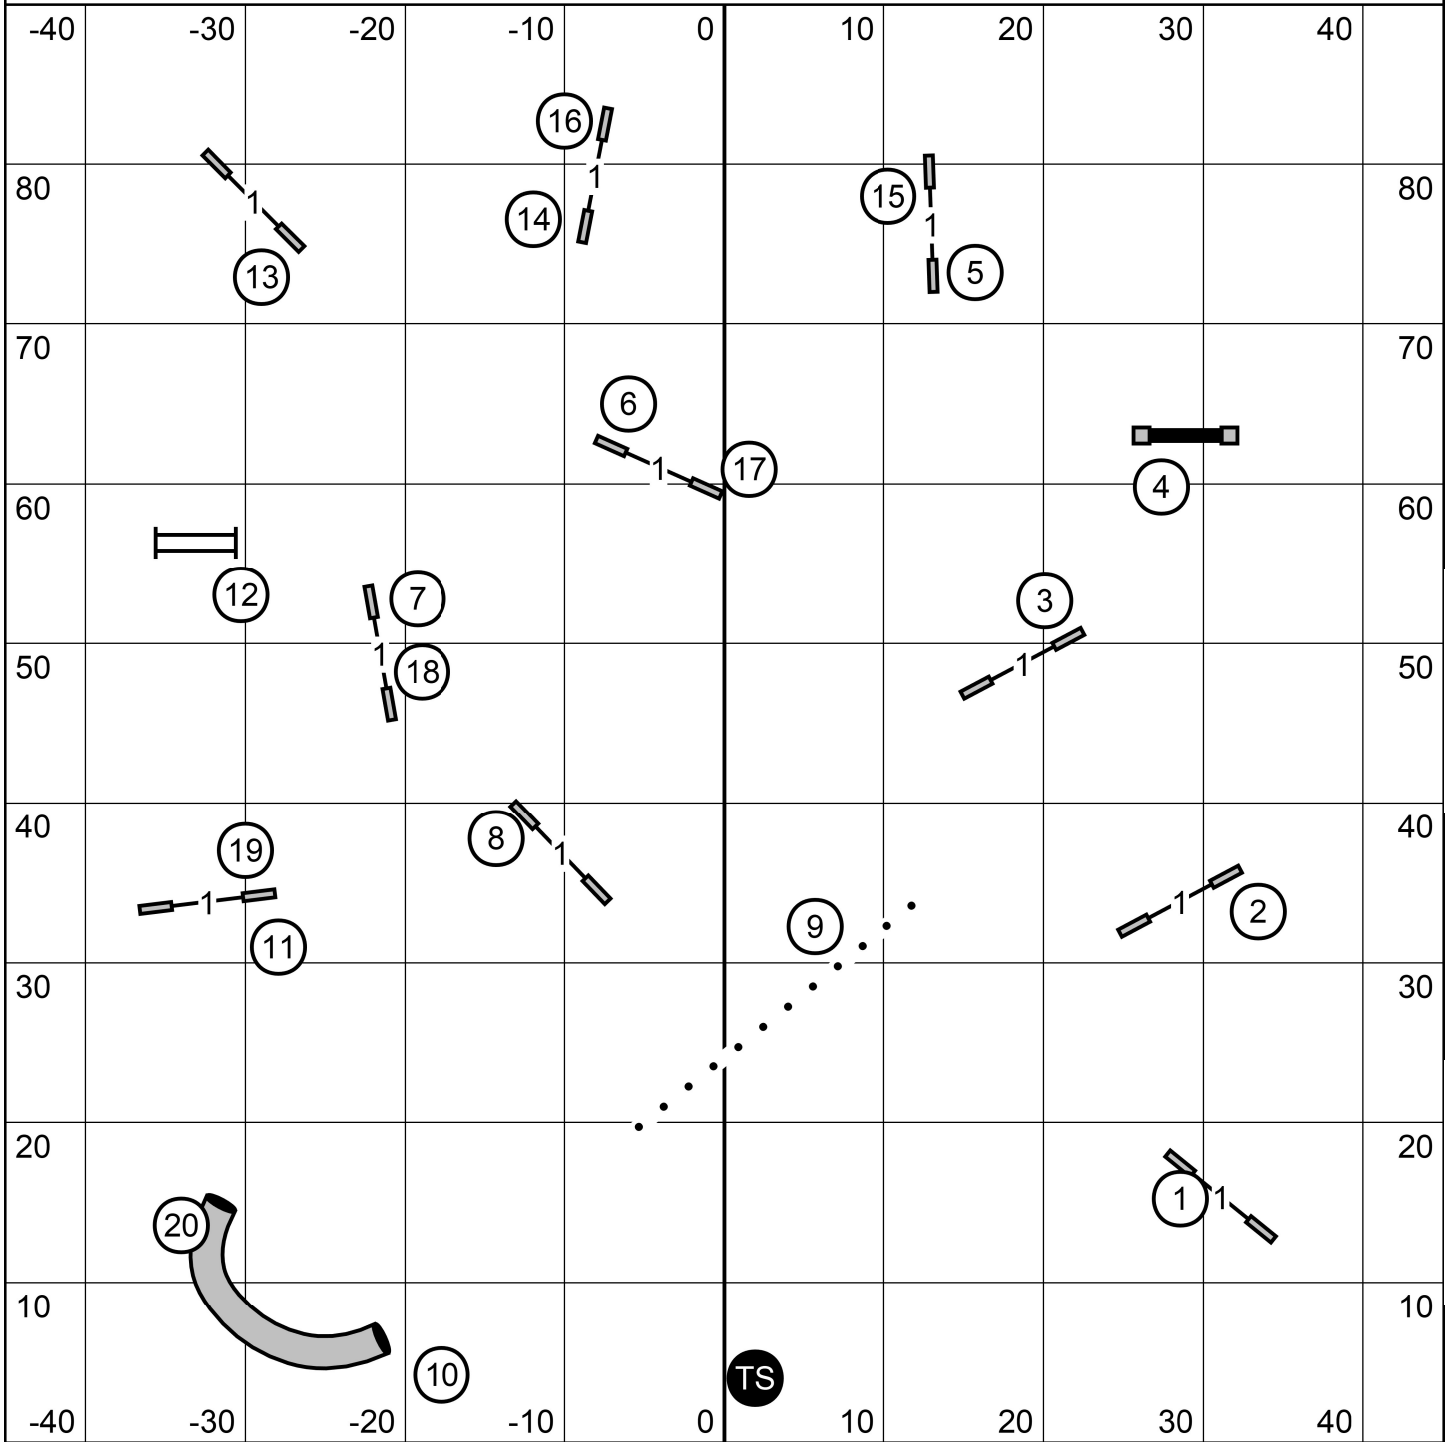

Colonial Shetland Sheepdog Club
 Judge: Karen A Winter
 Saturday, November 30, 2024
 Premier Standard

Colonial Shetland Sheepdog Club
 Judge: Karen A Winter
 Saturday, November 30, 2024
 E/M Standard

Colonial Shetland Sheepdog Club
 Judge: Karen A Winter
 Saturday, November 30, 2024
 Open Standard

Colonial Shetland Sheepdog Club
 Judge: Karen A Winter
 Saturday, November 30, 2024
 Novice Standard

Colonial Shetland Sheepdog Club
 Judge: Karen Winter
 Saturday, November 30, 2024
 Premier JWW

Colonial Shetland Sheepdog Club
 Judge: Karen Winter
 Saturday, November 30, 2024
 E/M JWW

Colonial Shetland Sheepdog Club
 Judge: Karen A Winter
 Saturday, November 30, 2024
 Open JWW

Colonial Shetland Sheepdog Club
 Judge: Karen A Winter
 Saturday, November 30, 2024
 Novice JWW