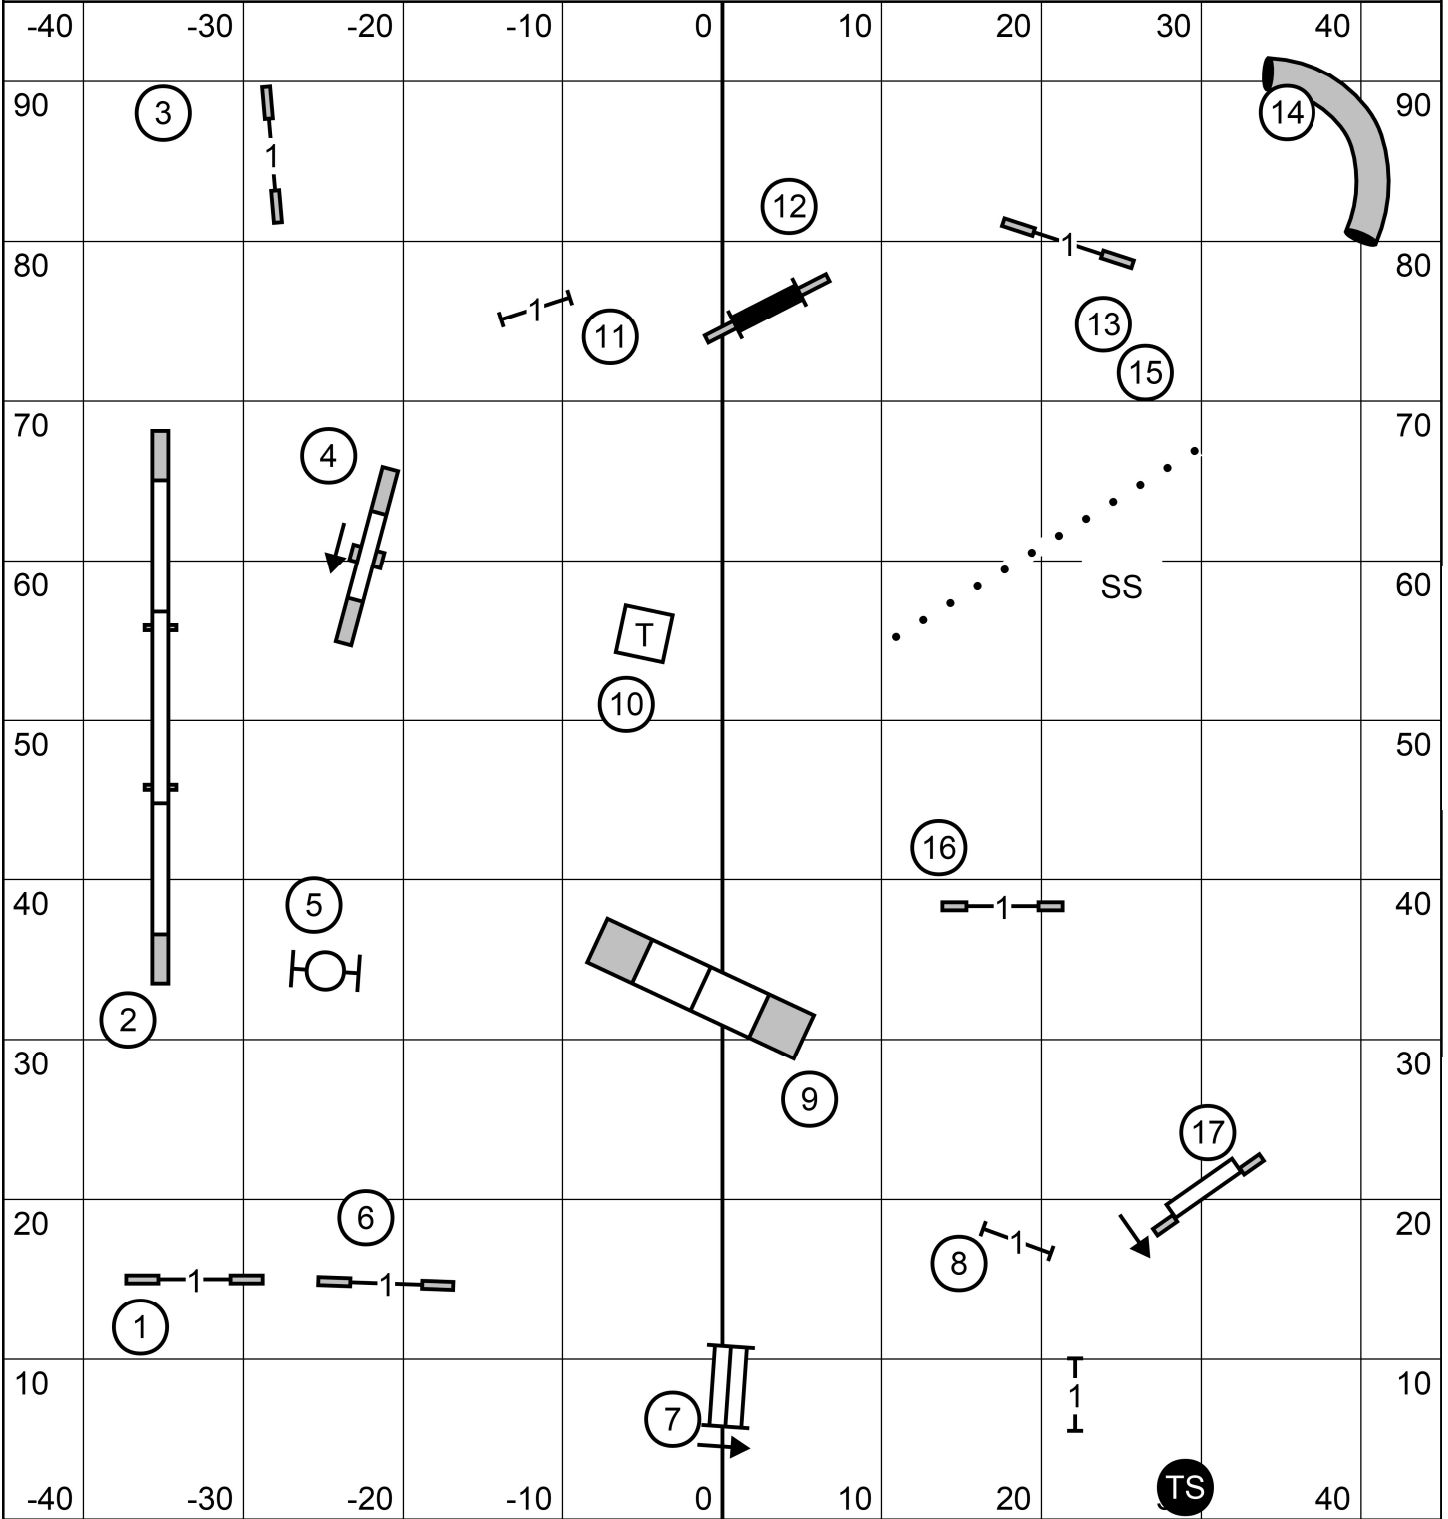

Colonial Shetland Sheepdog Club
Judge: Karen A Winter
Sunday, December 1, 2024
E/M JWW

Colonial Shetland Sheepdog Club
 Judge: Karen A Winter
 Sunday, December 1, 2024
 Open JWW

Colonial Shetland Sheepdog Club
 Judge: Karen A Winter
 Sunday, December 1, 2024
 Novice JWW

Colonial Shetland Sheepdog Club
 Judge: Karen A Winter
 Sunday, December 1, 2024
 T2B

Colonial Shetland Sheepdog Club
 Judge: Karen A Winter
 Sunday, December 1, 2024
 E/M Standard

Colonial Shetland Sheepdog Club
 Judge: Karen A Winter
 Sunday, December 1, 2024
 Open Standard

Colonial Shetland Sheepdog Club
 Judge: Karen A Winter
 Sunday, December 1, 2024
 Novice Standard