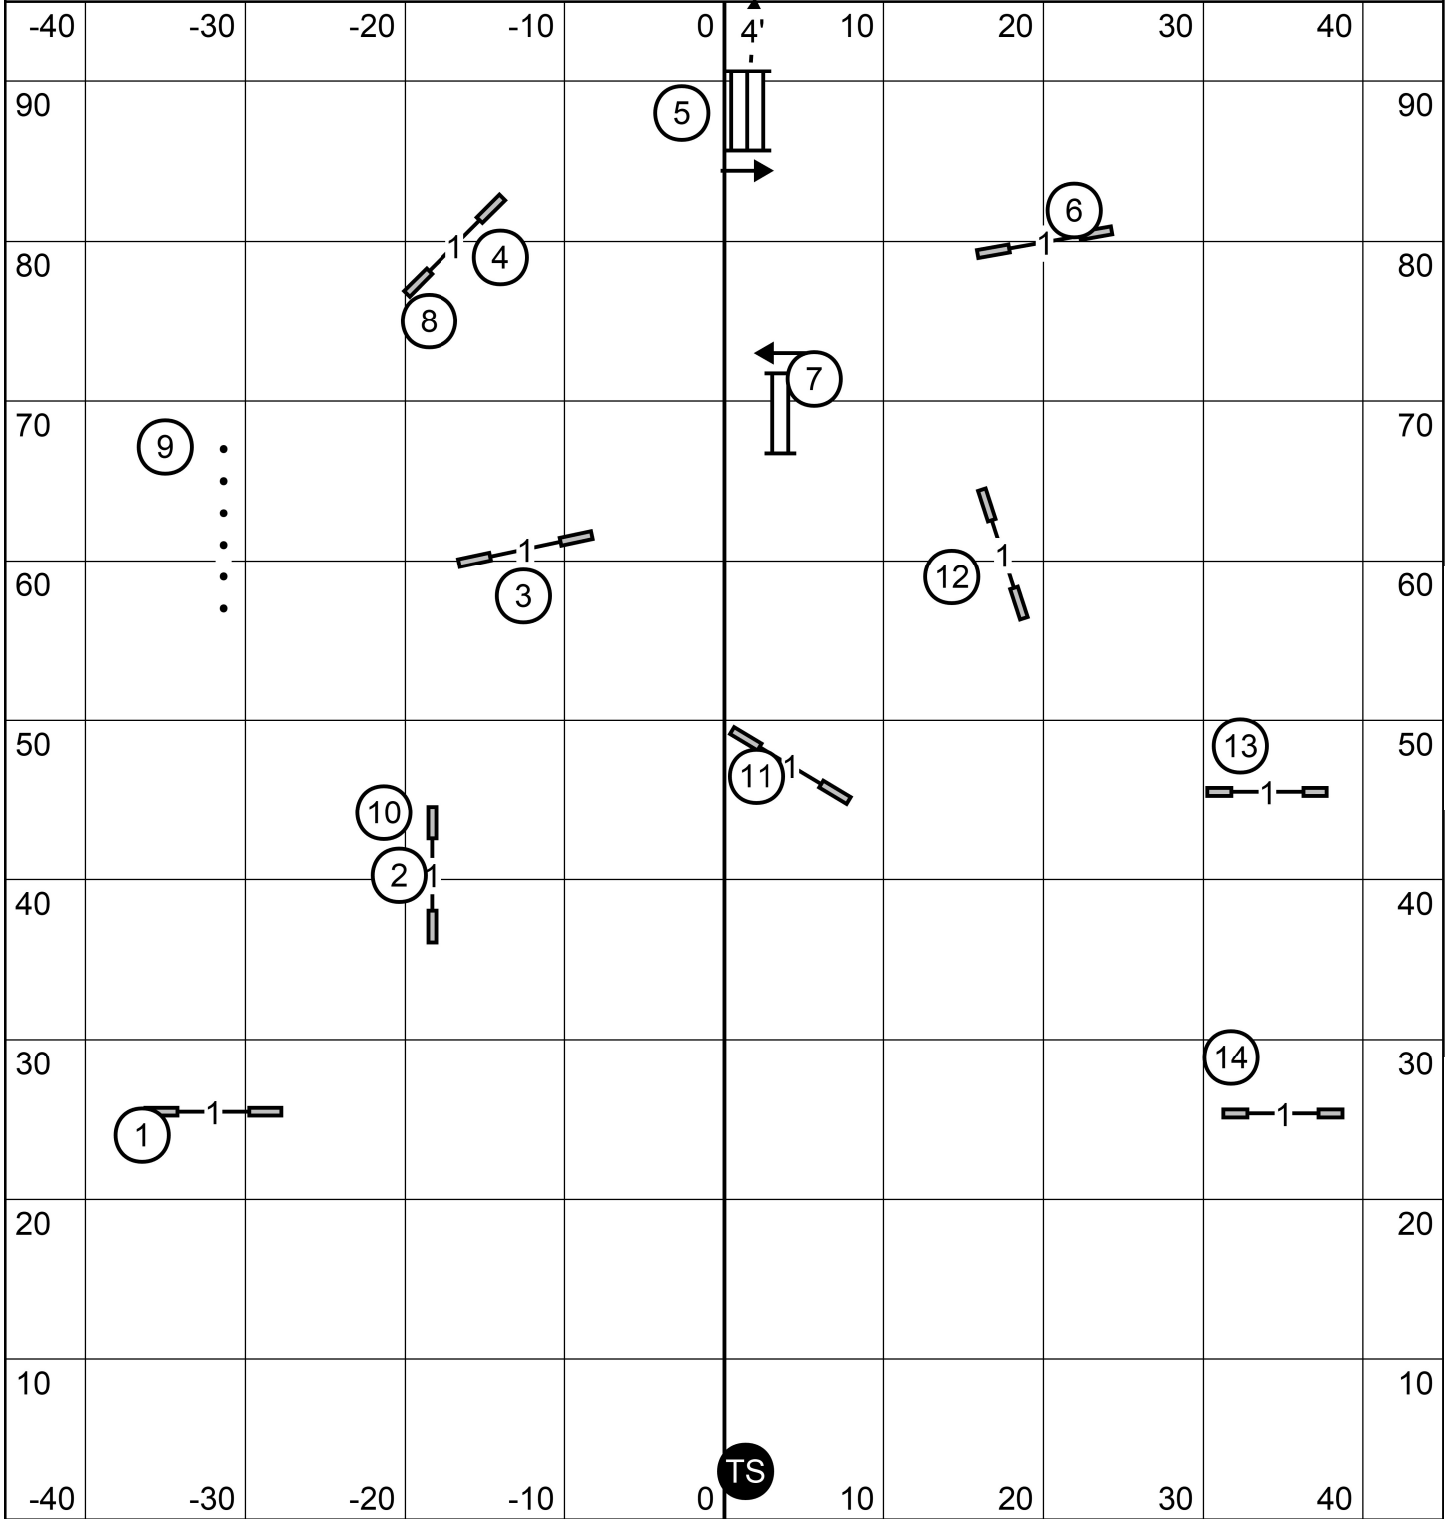

Colonial Shetland Sheepdog Club
 Judge: Karen A Winter
 Sunday, December 1, 2024
 T2B

Colonial Shetland Sheepdog Club
 Judge: Karen A Winter
 Sunday, December 1, 2024
 E/M Standard

Colonial Shetland Sheepdog Club
 Judge: Karen A Winter
 Sunday, December 1, 2024
 Open Standard

Colonial Shetland Sheepdog Club
 Judge: Karen A Winter
 Sunday, December 1, 2024
 Novice Standard