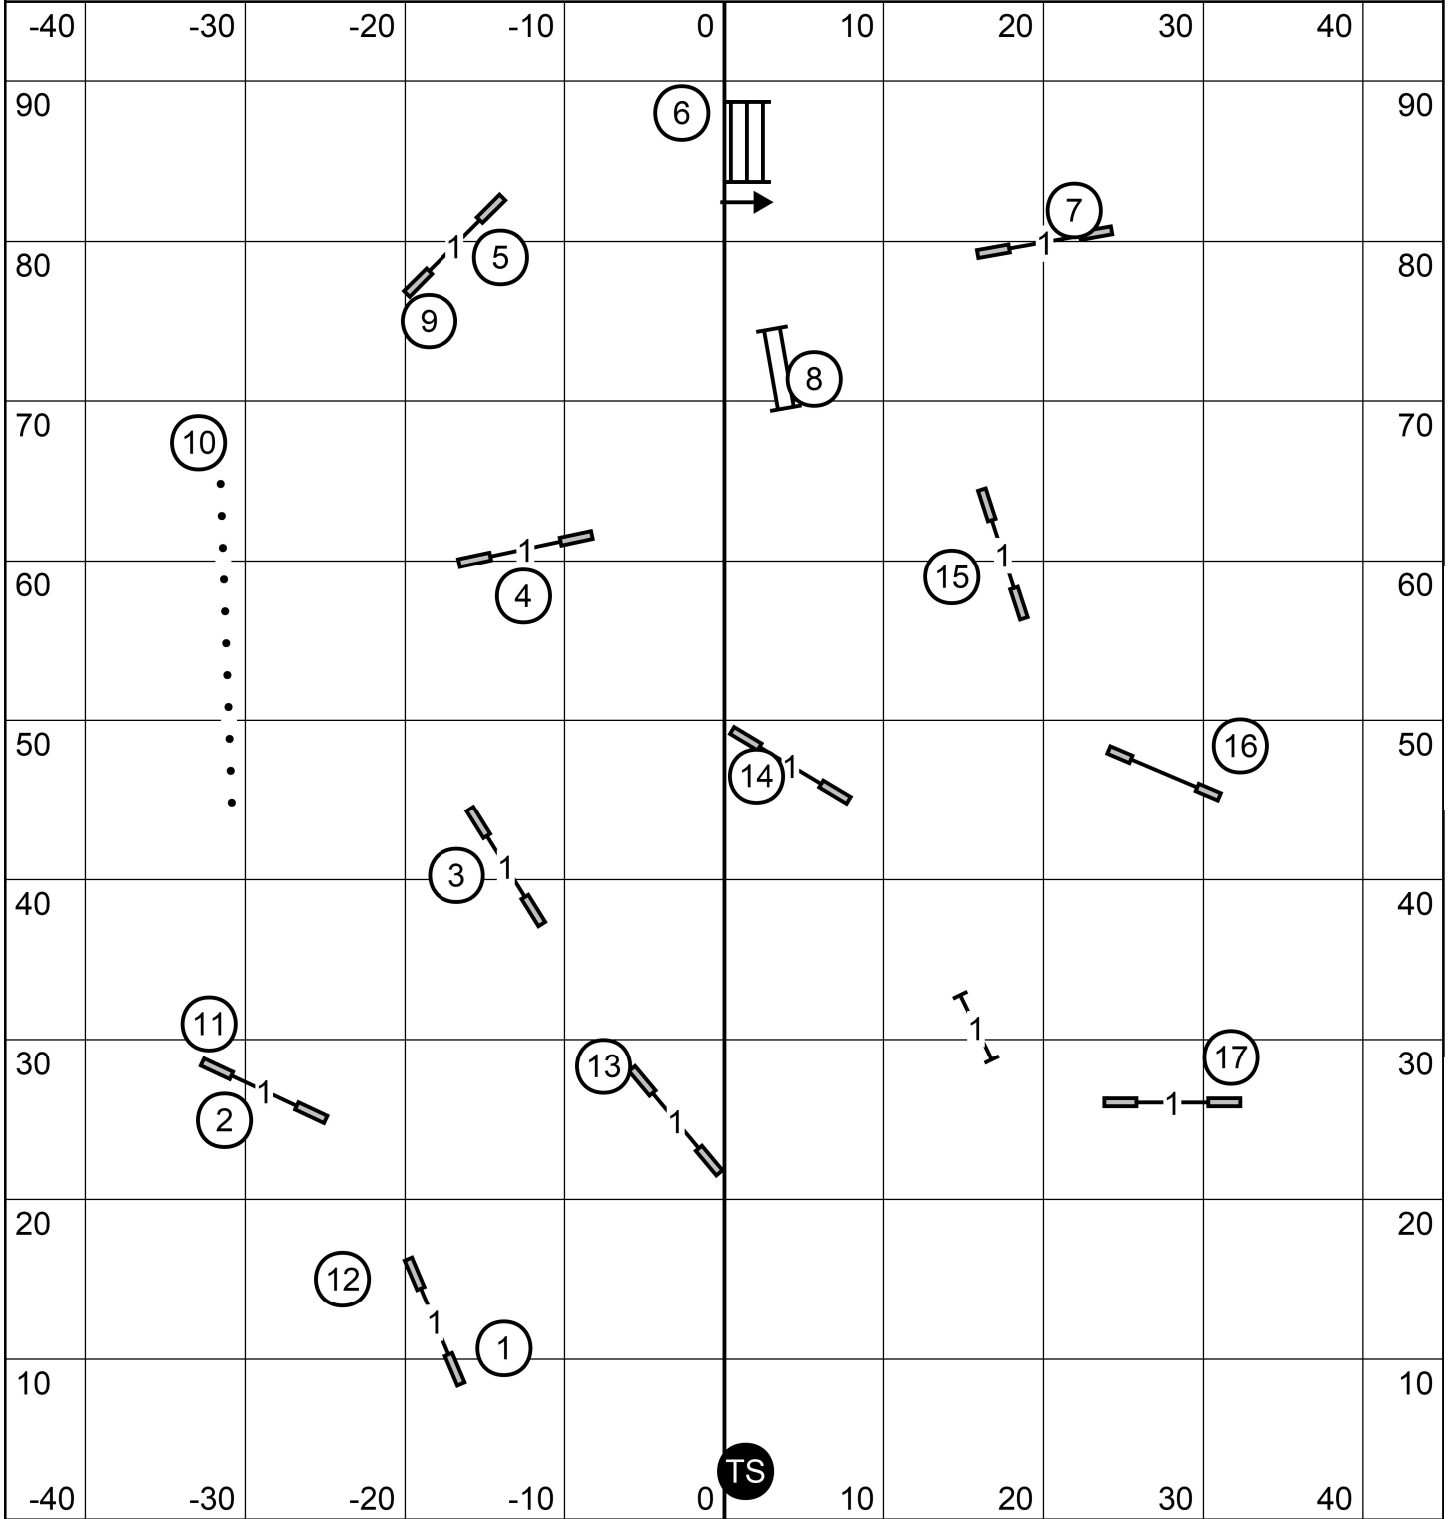

Colonial Shetland Sheepdog Club
Judge: Karen A Winter
Sunday, December 1, 2024
E/M JWW

Colonial Shetland Sheepdog Club
 Judge: Karen A Winter
 Sunday, December 1, 2024
 Open JWW

Colonial Shetland Sheepdog Club
 Judge: Karen A Winter
 Sunday, December 1, 2024
 Novice JWW

Colonial Shetland Sheepdog Club
 Judge: Karen A Winter
 Sunday, December 1, 2024
 T2B

Colonial Shetland Sheepdog Club
 Judge: Karen A Winter
 Sunday, December 1, 2024
 E/M Standard

Colonial Shetland Sheepdog Club
 Judge: Karen A Winter
 Sunday, December 1, 2024
 Open Standard

Colonial Shetland Sheepdog Club
 Judge: Karen A Winter
 Sunday, December 1, 2024
 Novice Standard