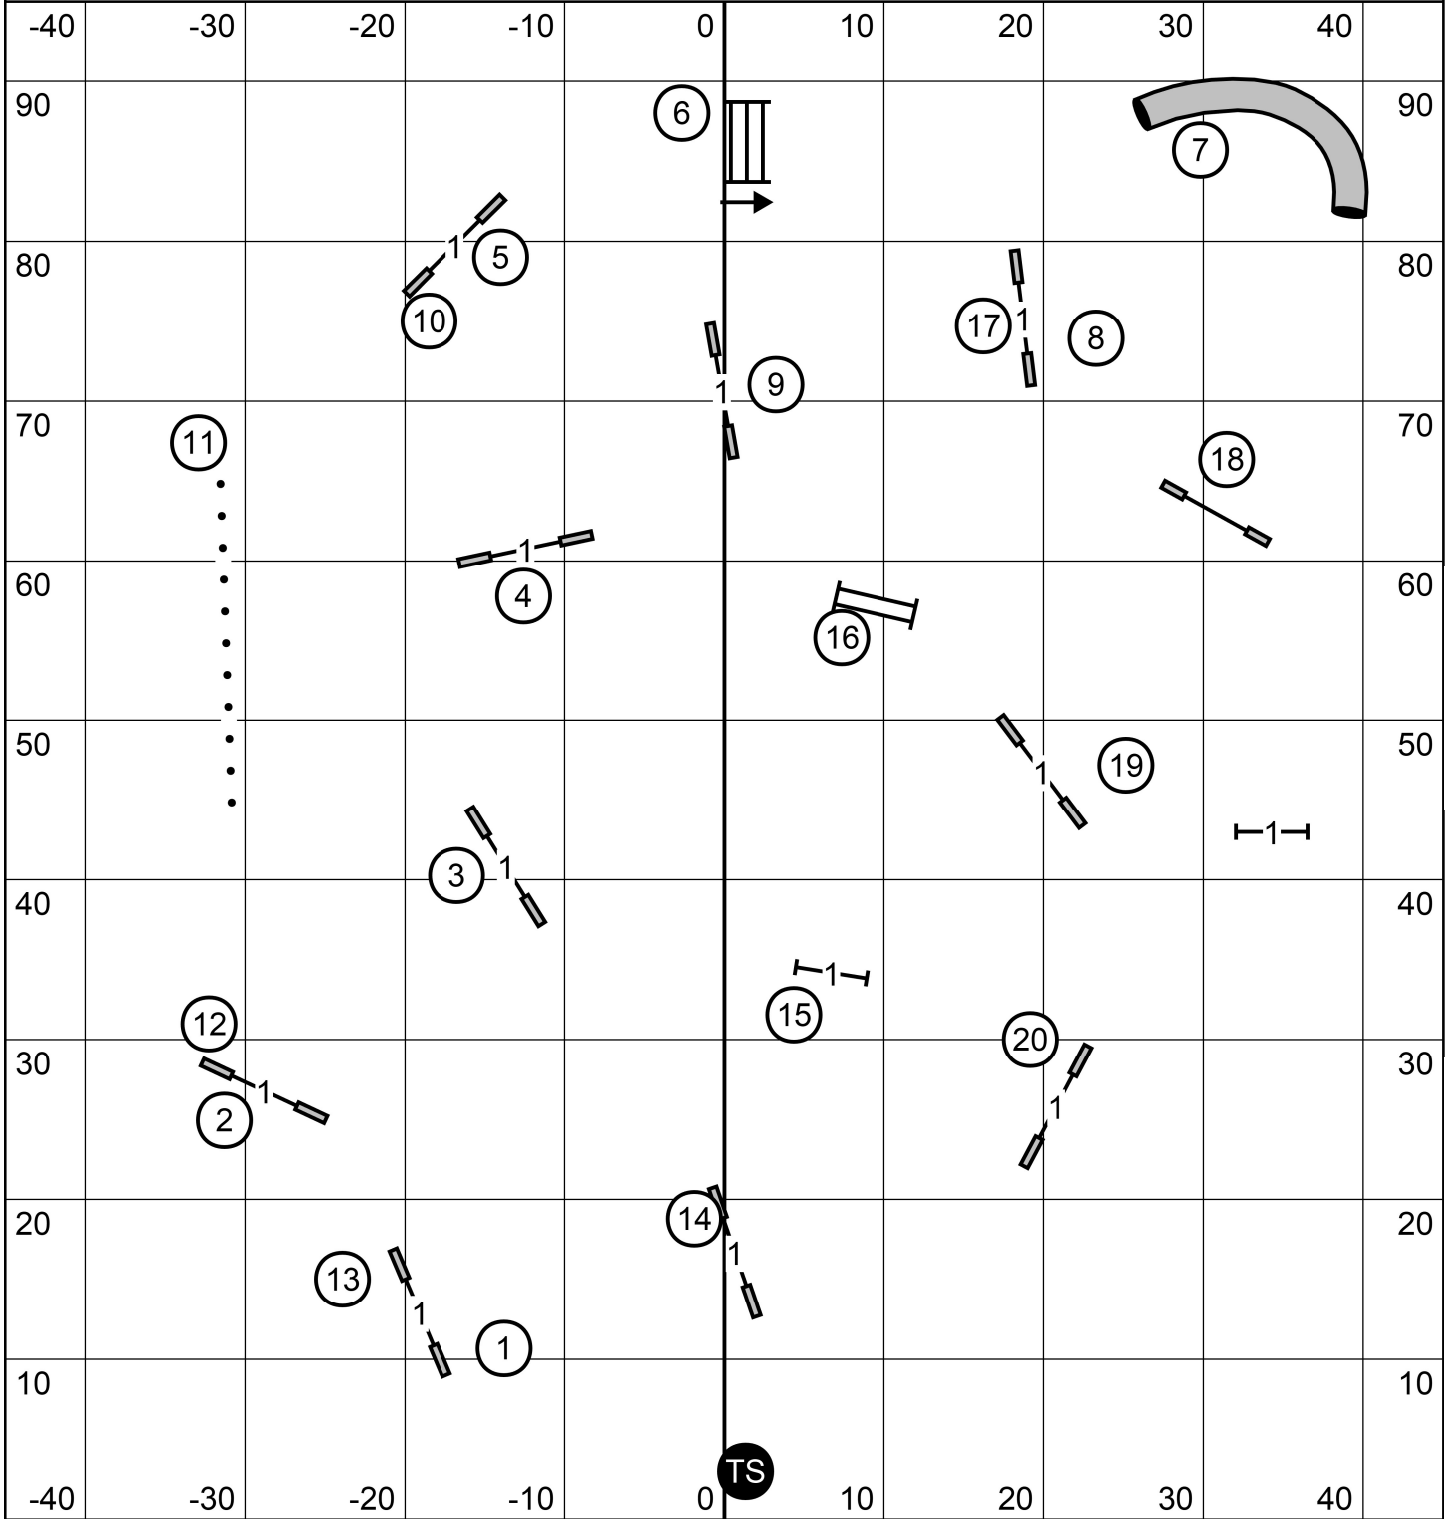

Colonial Shetland Sheepdog Club
Judge: Karen A Winter
Sunday, December 1, 2024
E/M JWW

Colonial Shetland Sheepdog Club
 Judge: Karen A Winter
 Sunday, December 1, 2024
 Open JWW

Colonial Shetland Sheepdog Club
 Judge: Karen A Winter
 Sunday, December 1, 2024
 Novice JWW

Colonial Shetland Sheepdog Club
 Judge: Karen A Winter
 Sunday, December 1, 2024
 T2B

Colonial Shetland Sheepdog Club
 Judge: Karen A Winter
 Sunday, December 1, 2024
 E/M Standard

Colonial Shetland Sheepdog Club
 Judge: Karen A Winter
 Sunday, December 1, 2024
 Open Standard

Colonial Shetland Sheepdog Club
 Judge: Karen A Winter
 Sunday, December 1, 2024
 Novice Standard