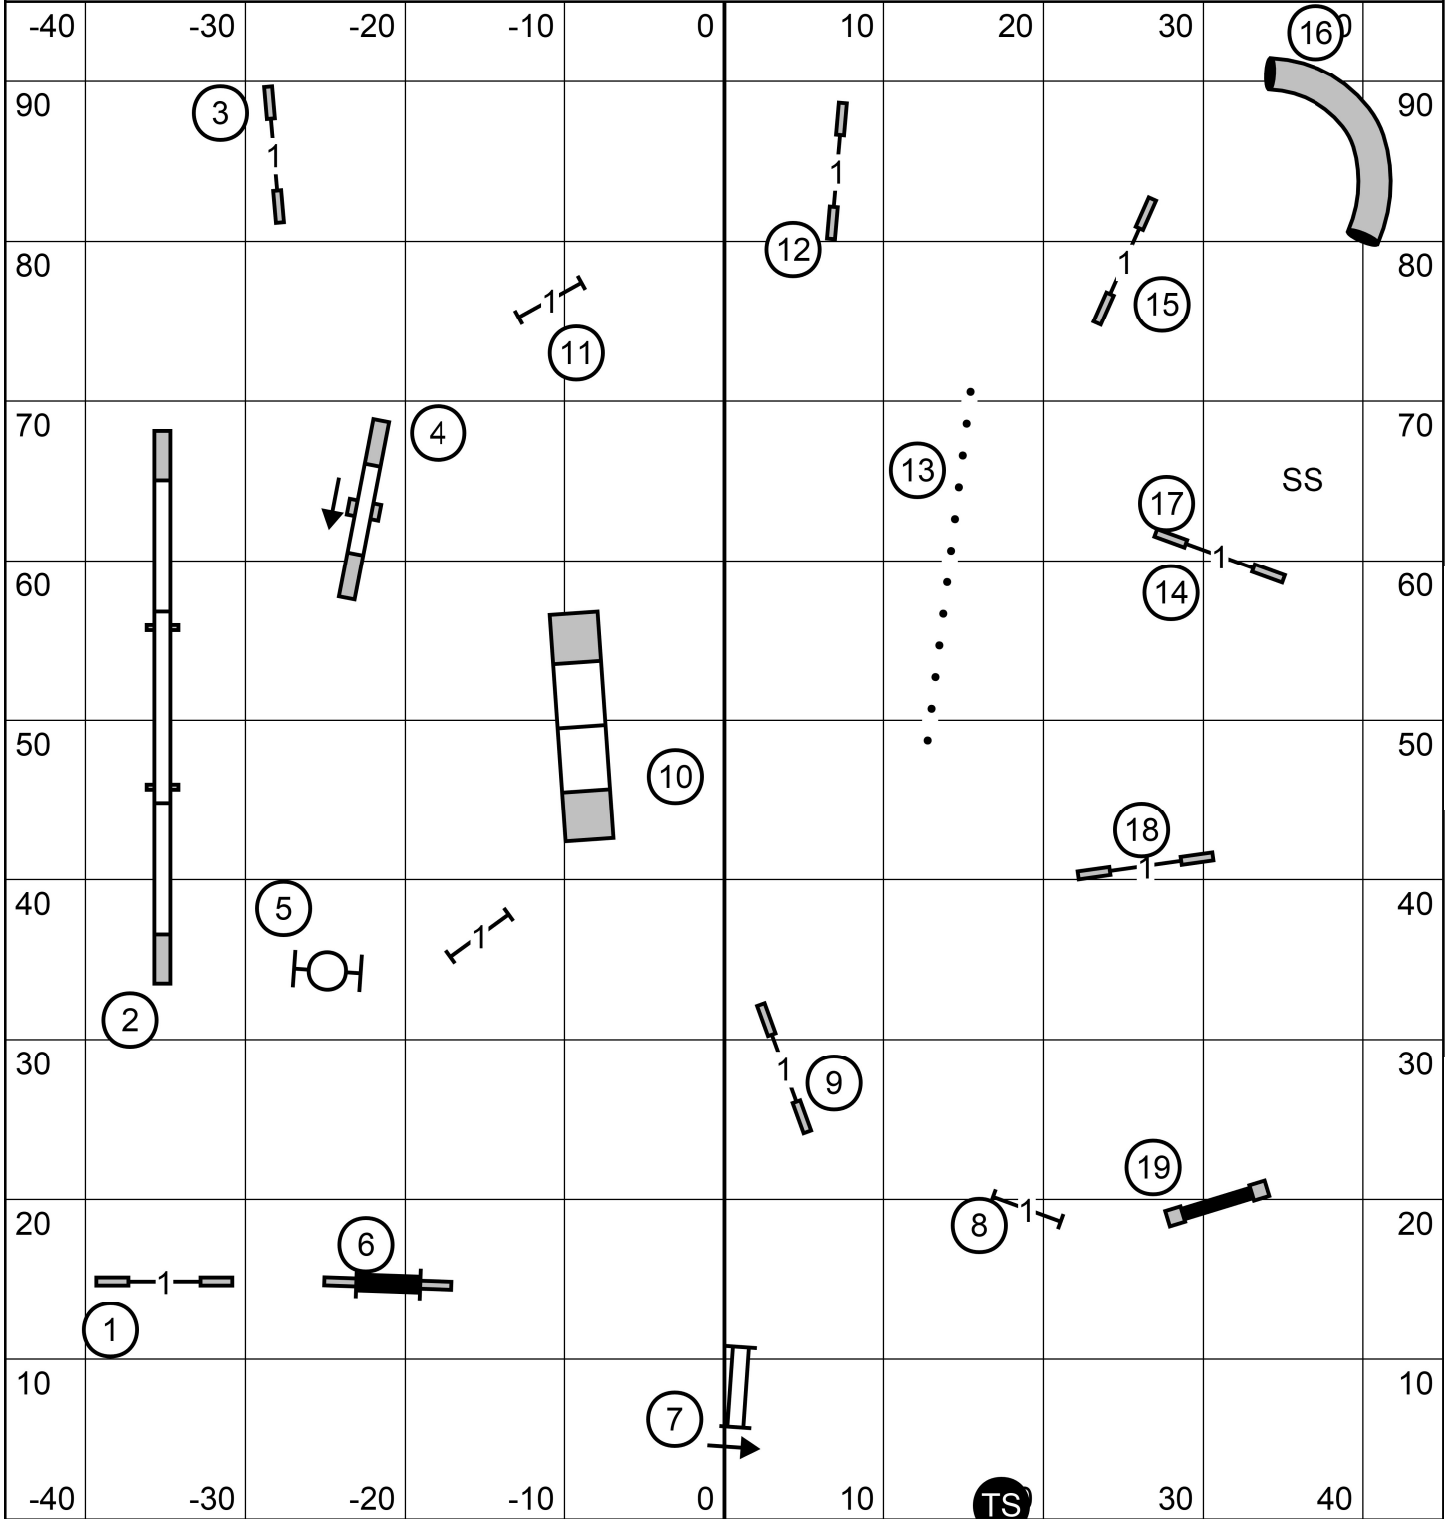

Colonial Shetland Sheepdog Club
Judge: Karen A Winter
Sunday, December 1, 2024
E/M JWW

Colonial Shetland Sheepdog Club
 Judge: Karen A Winter
 Sunday, December 1, 2024
 Open JWW

Colonial Shetland Sheepdog Club
 Judge: Karen A Winter
 Sunday, December 1, 2024
 Novice JWW

Colonial Shetland Sheepdog Club
 Judge: Karen A Winter
 Sunday, December 1, 2024
 T2B

Colonial Shetland Sheepdog Club
 Judge: Karen A Winter
 Sunday, December 1, 2024
 E/M Standard

Colonial Shetland Sheepdog Club
 Judge: Karen A Winter
 Sunday, December 1, 2024
 Open Standard

Colonial Shetland Sheepdog Club
 Judge: Karen A Winter
 Sunday, December 1, 2024
 Novice Standard