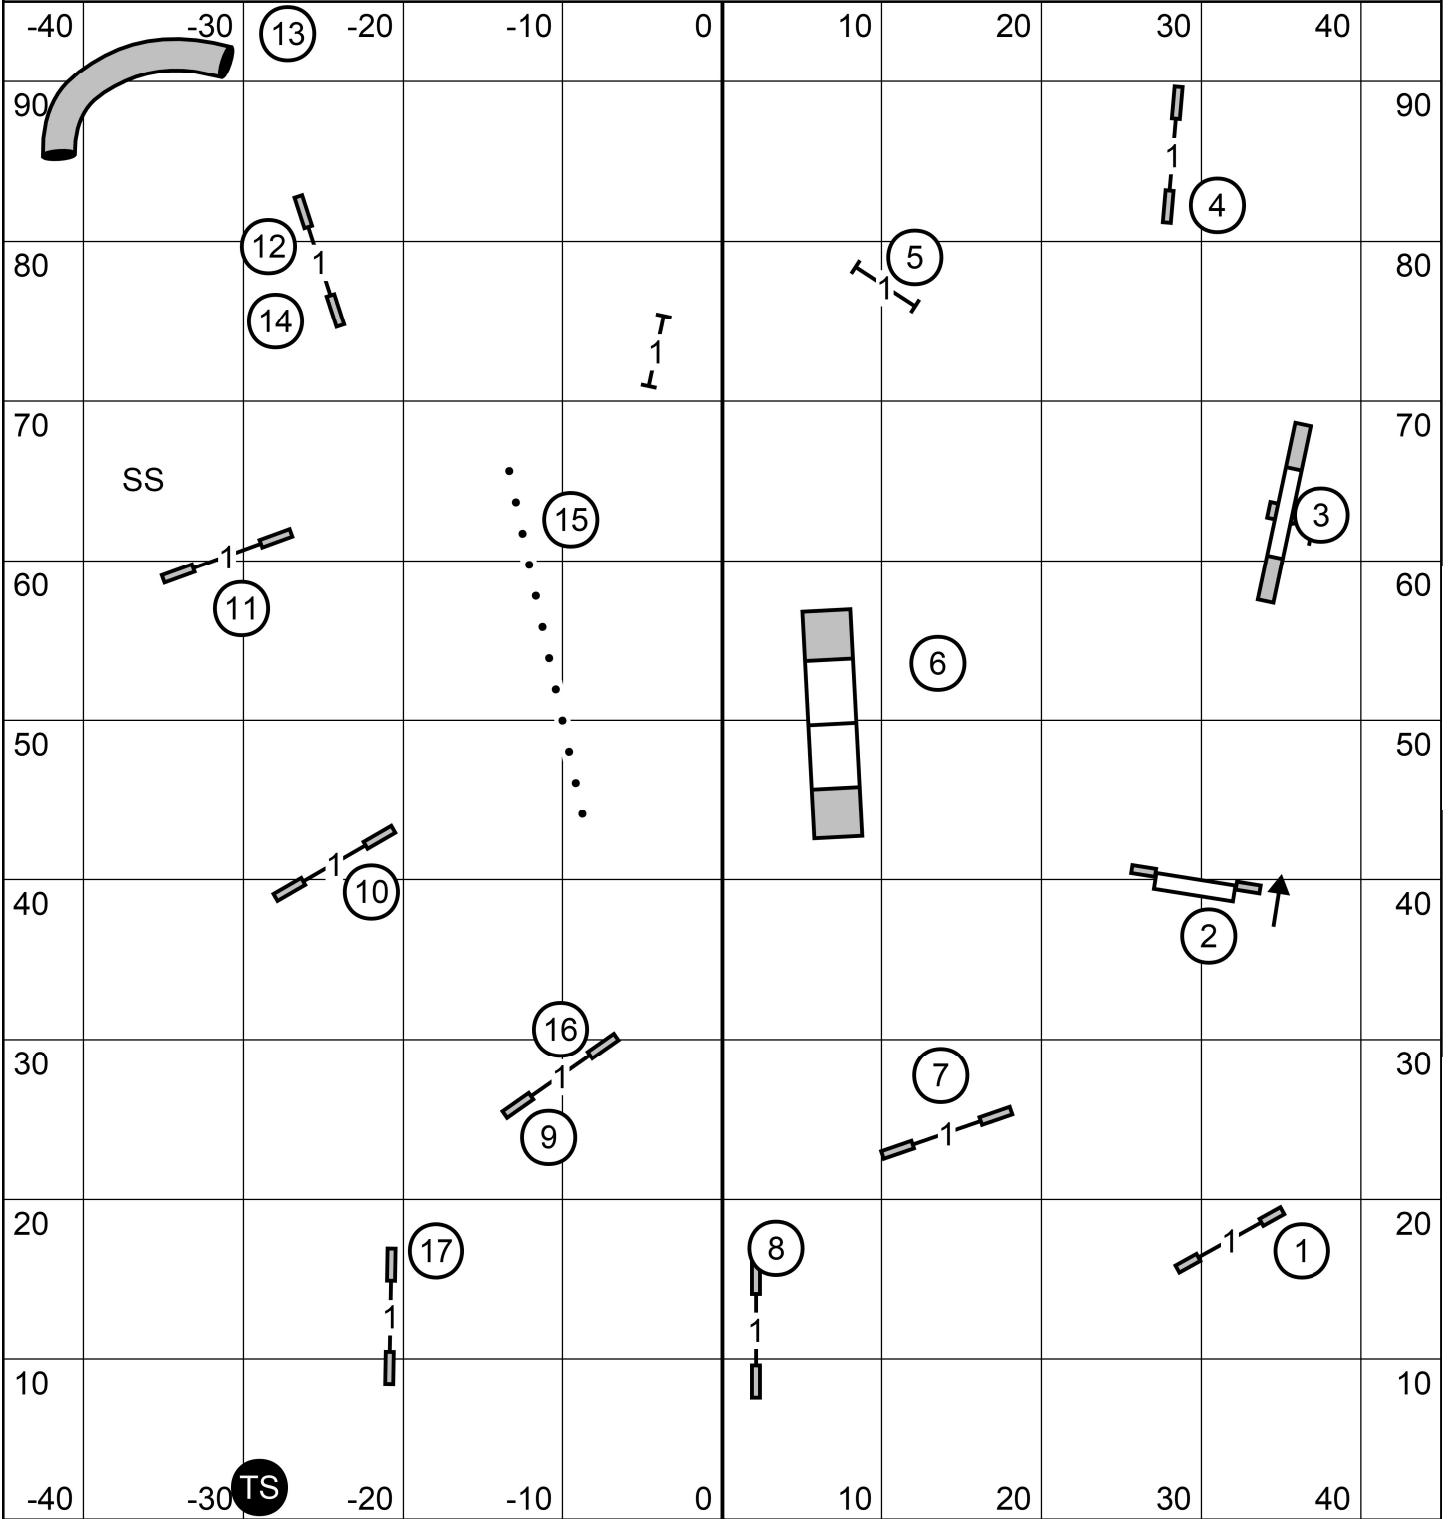

Colonial Shetland Sheepdog Club
Judge: Karen A Winter
Sunday, December 1, 2024
E/M JWW

Colonial Shetland Sheepdog Club
 Judge: Karen A Winter
 Sunday, December 1, 2024
 Open JWW

Colonial Shetland Sheepdog Club
 Judge: Karen A Winter
 Sunday, December 1, 2024
 Novice JWW

Colonial Shetland Sheepdog Club
 Judge: Karen A Winter
 Sunday, December 1, 2024
 T2B

Colonial Shetland Sheepdog Club
 Judge: Karen A Winter
 Sunday, December 1, 2024
 E/M Standard

Colonial Shetland Sheepdog Club
 Judge: Karen A Winter
 Sunday, December 1, 2024
 Open Standard

Colonial Shetland Sheepdog Club
 Judge: Karen A Winter
 Sunday, December 1, 2024
 Novice Standard