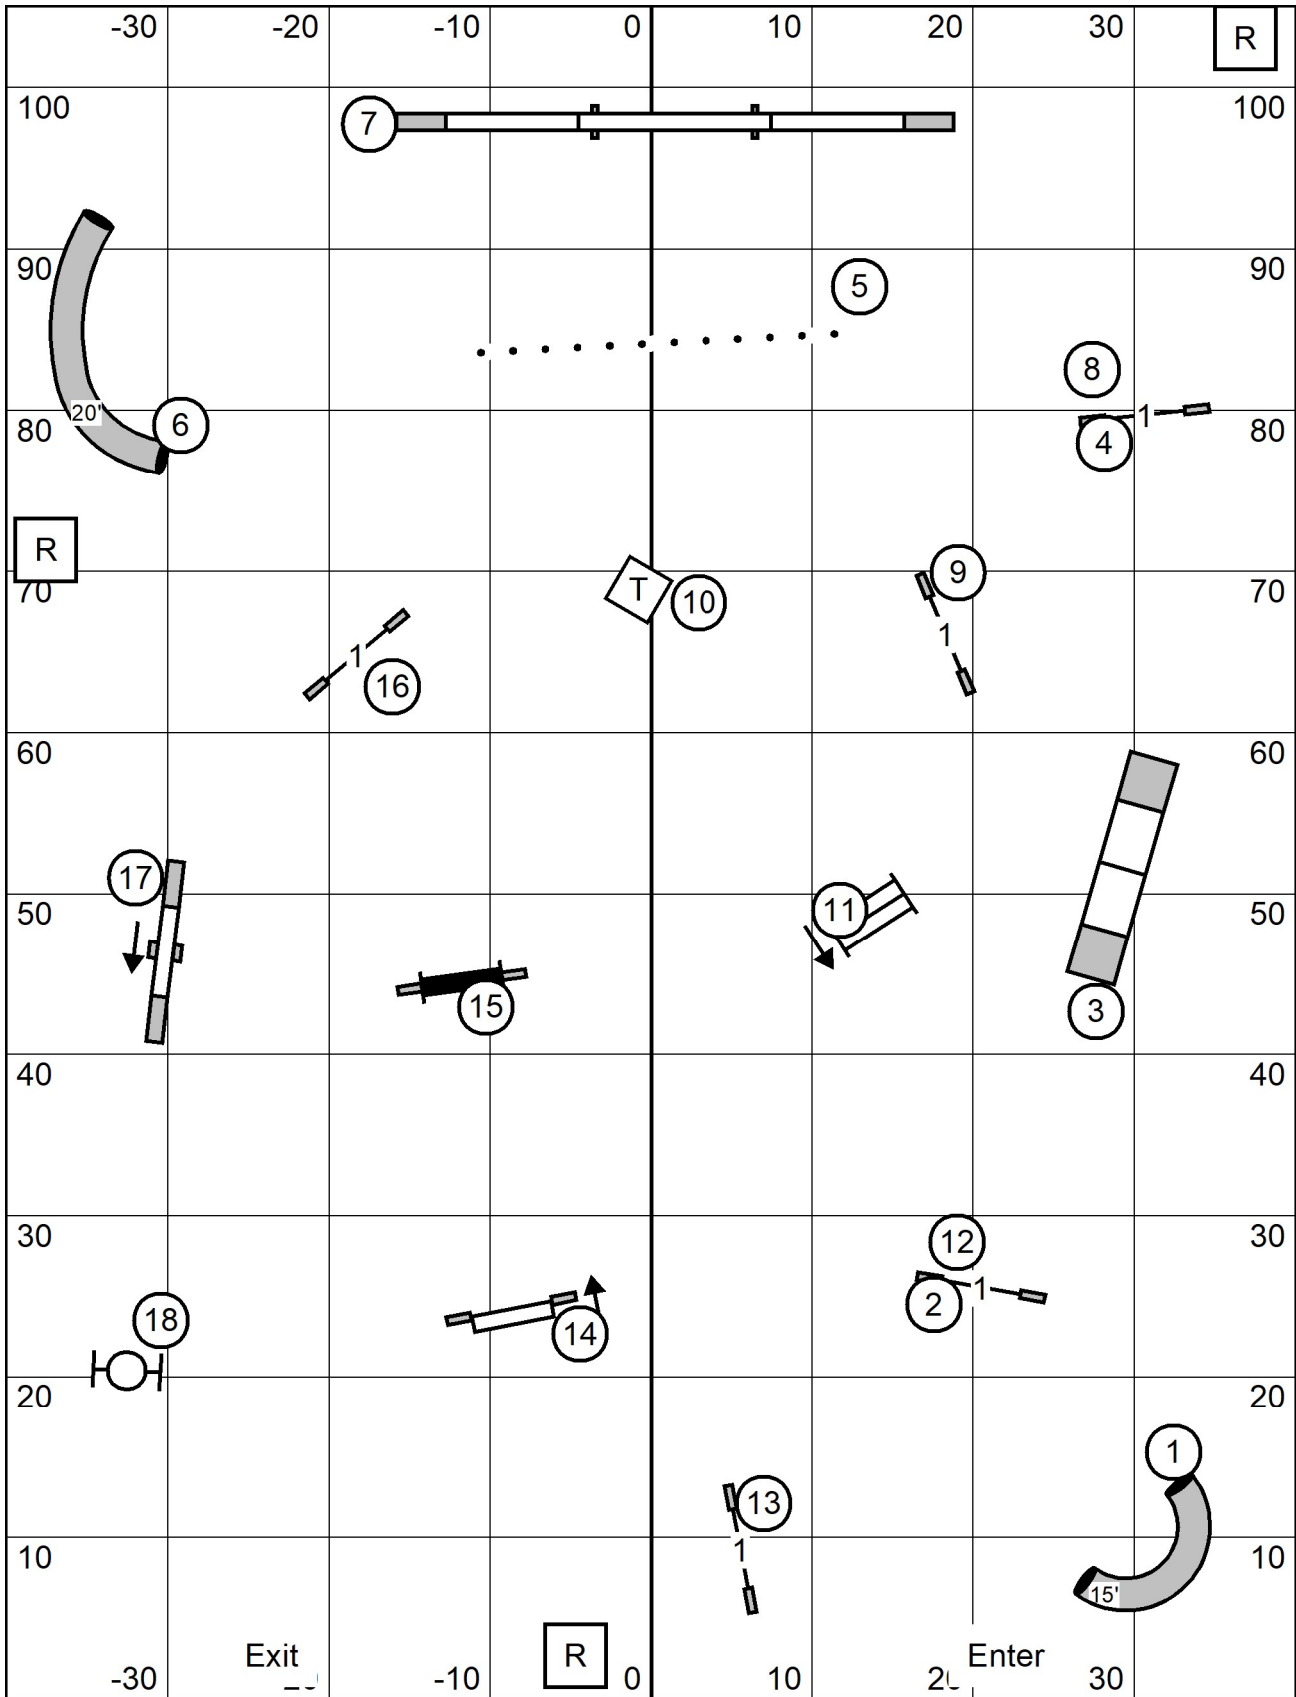

Ex/Mas - 4-5-6 In Flow Blue Line
 Open - 4-5 circles or 5-4 squares Green Line
 Novice - 4-5 circles or 5-4 circles Black line

NOVICE - Need 50 Pts. incl send
 OPEN-Need 55 Pts. incl send
 EX/MAS - Need 60 Pts. incl send

Yankee Golden Retriever Club
 SATURDAY DEC. 7, 2024
 Judge: Pam Johnson

FAST
 Indoors/Turf
 79 x 105

Yankee Golden Retriever Club
 SATURDAY DEC. 7, 2024
 Judge: Pam Johnson

T/S

EX MAS STD
 Indoors/Turf
 79 x 105

Yankee Golden Retriever Club
 SATURDAY DEC. 7, 2024
 Judge: Pam Johnson

T/S

OPEN STD
 Indoors/Turf
 79 x 105

Yankee Golden Retriever Club
 SATURDAY DEC. 7, 2024
 Judge: Pam Johnson

T/S

NOVICE STD
 Indoors/Turf
 79 x 105

Yankee Golden Retriever Club
 SATURDAY DEC. 7, 2024
 Judge: Pam Johnson

T/S

NOVICE JWW
 Indoors/Turf
 79 x 105