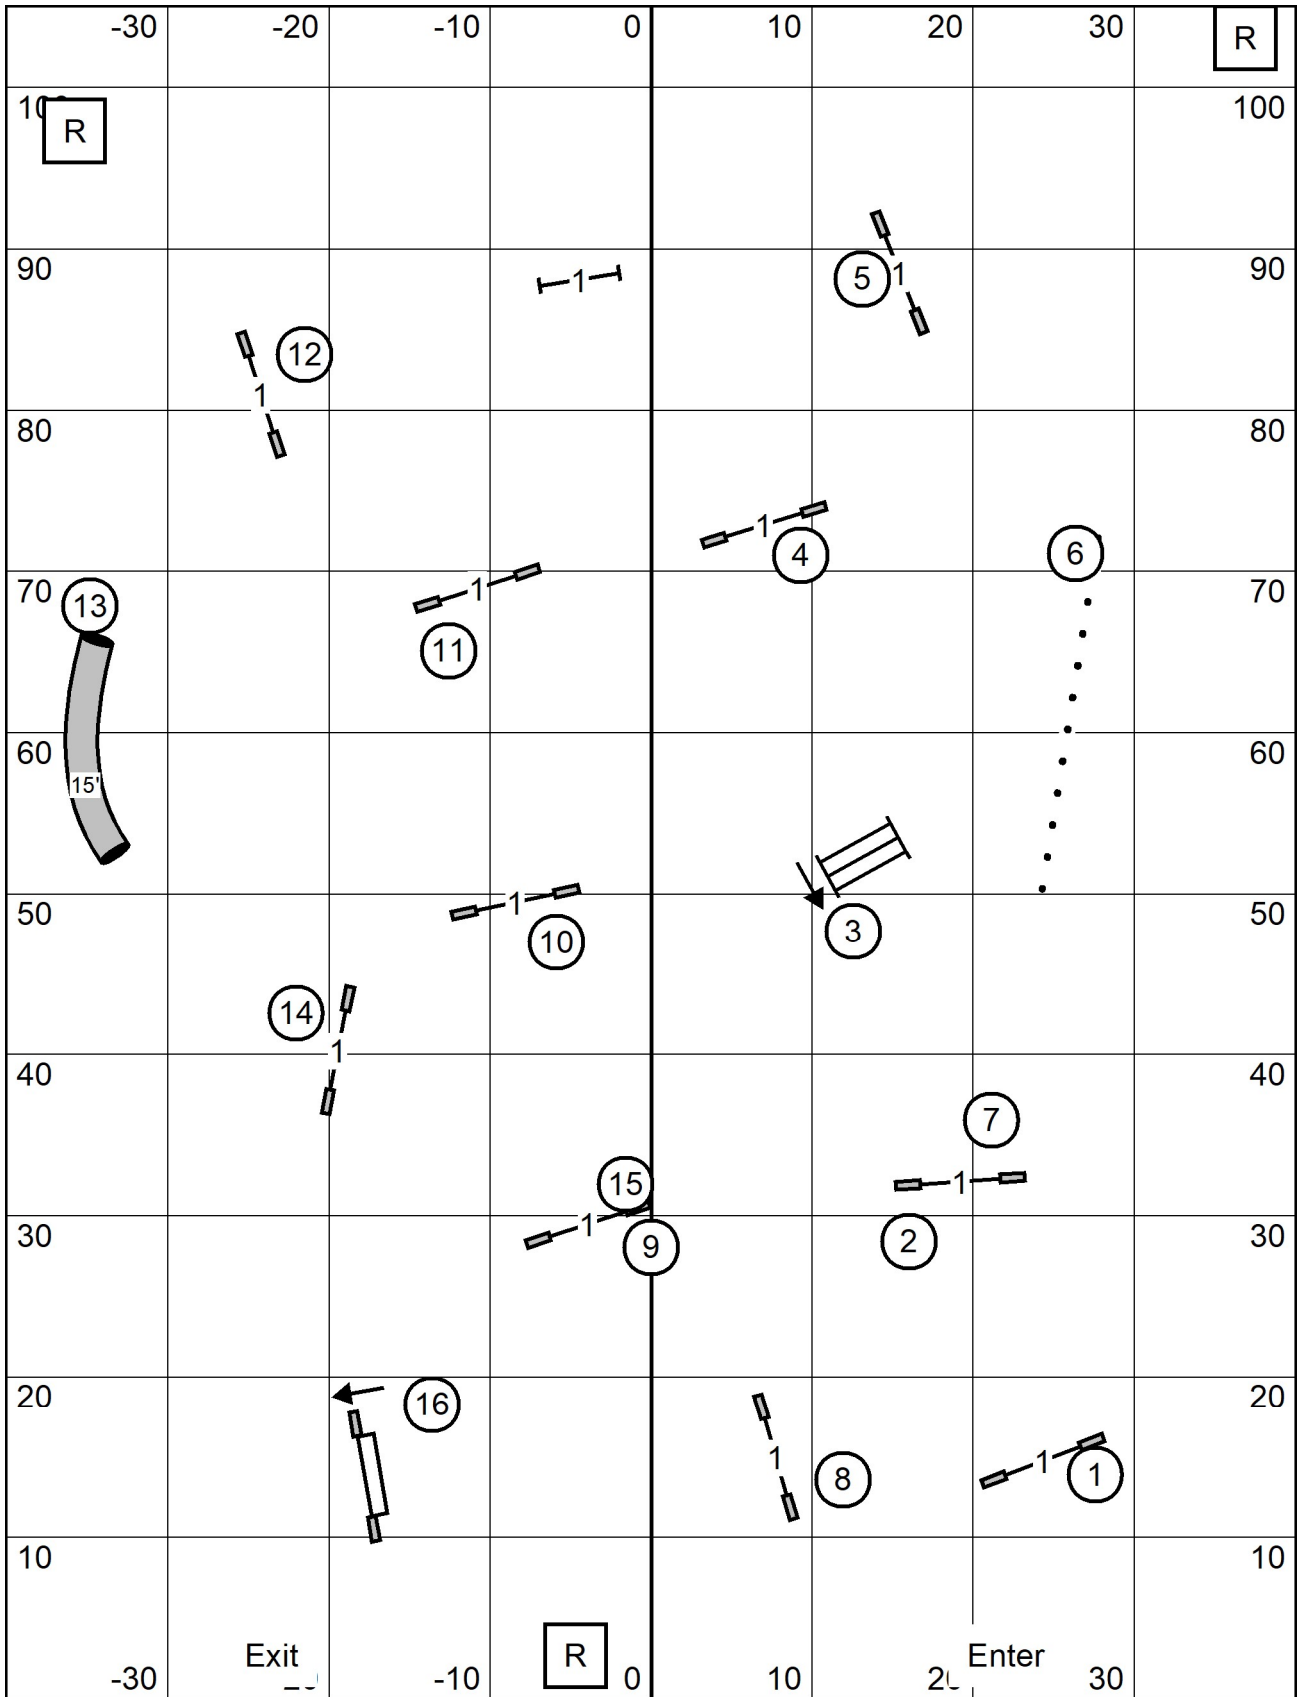

Yankee Golden Retriever Club
SATURDAY DEC. 7, 2024
Judge: Pam Johnson

T/S

OPEN JWW
Indoors/Turf
79 x 105