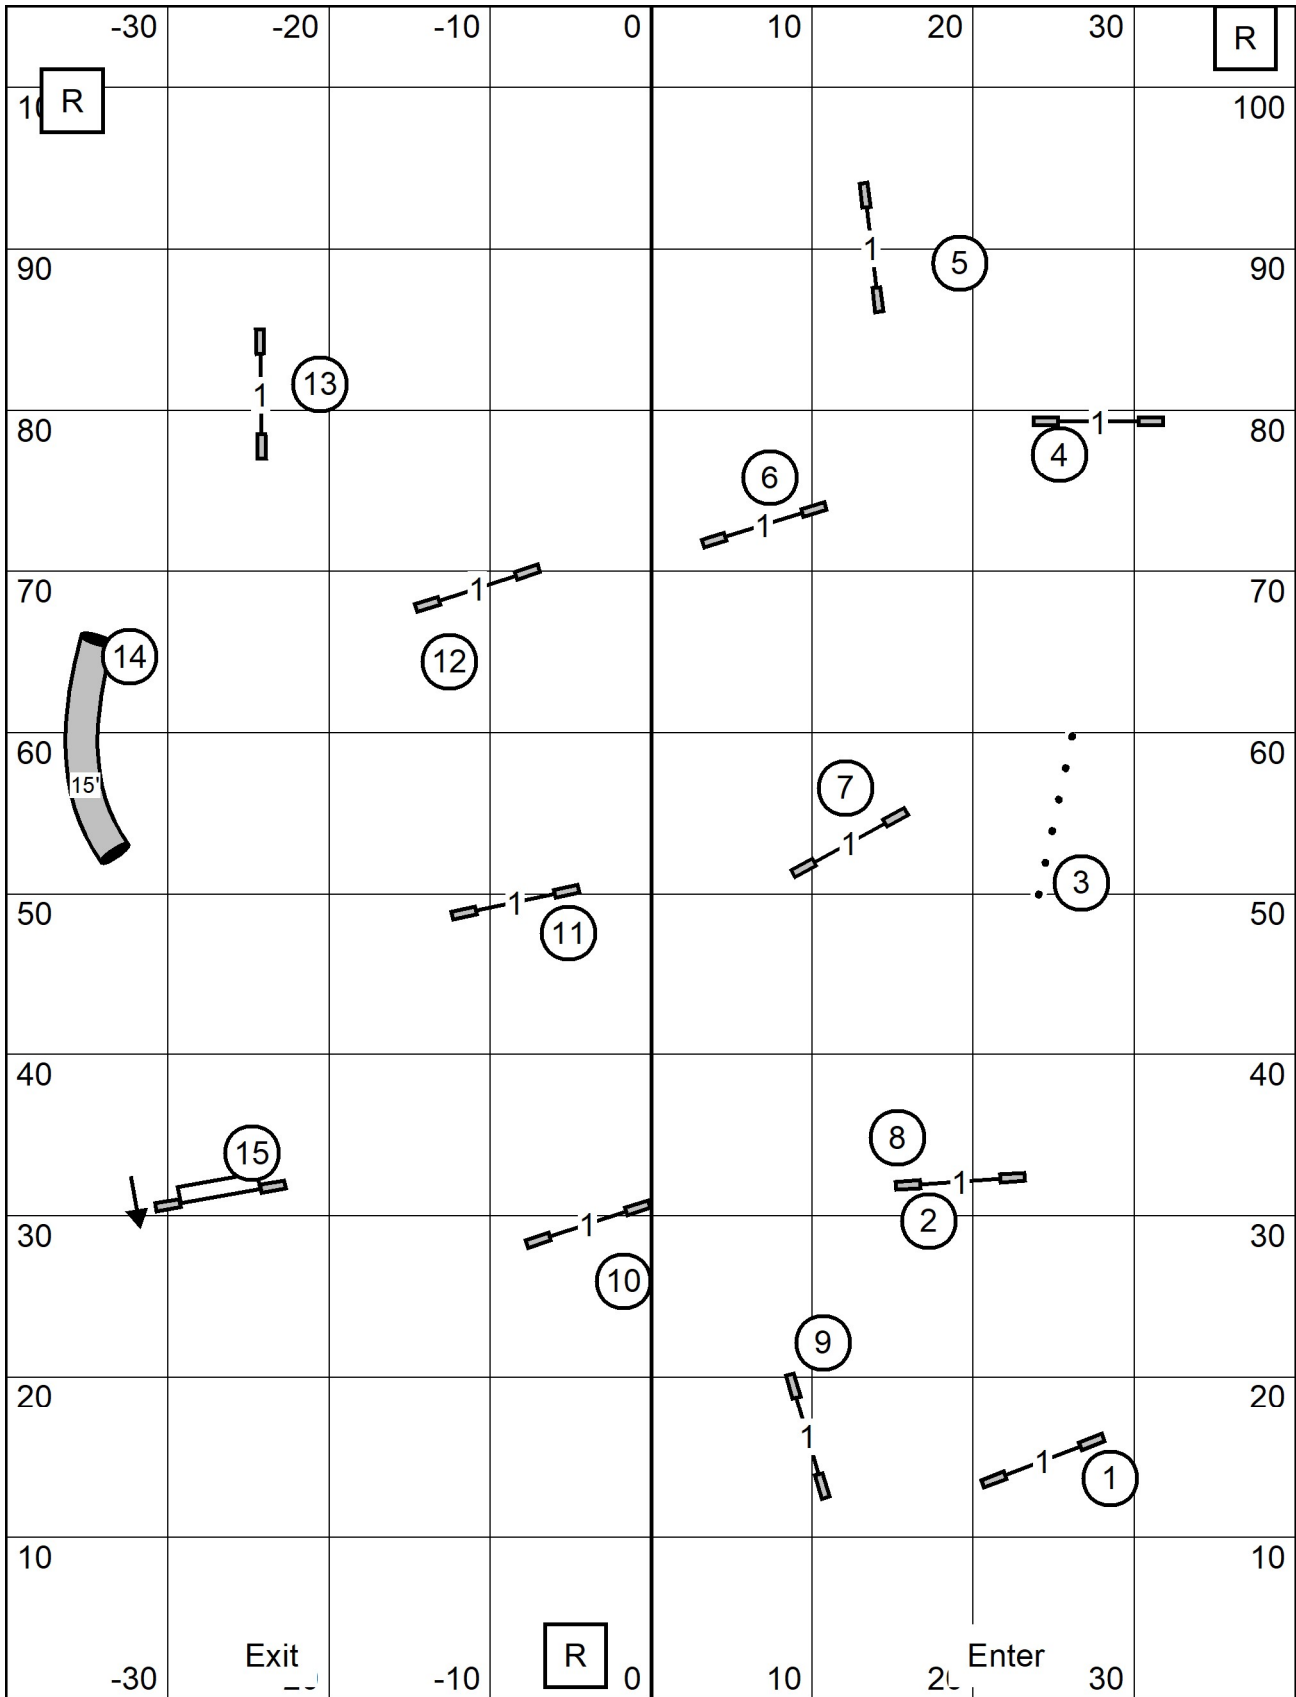

Ex/Mas - 4-5-6 In Flow Blue Line
 Open - 4-5 circles or 5-4 squares Green Line
 Novice - 4-5 circles or 5-4 circles Black line

NOVICE - Need 50 Pts. incl send
 OPEN-Need 55 Pts. incl send
 EX/MAS - Need 60 Pts. incl send

Yankee Golden Retriever Club
 SATURDAY DEC. 7, 2024
 Judge: Pam Johnson

EX MAS JWW
 Indoors/Turf
 79 x 105

Yankee Golden Retriever Club
 SATURDAY DEC. 7, 2024
 Judge: Pam Johnson

T/S

OPEN JWW
 Indoors/Turf
 79 x 105