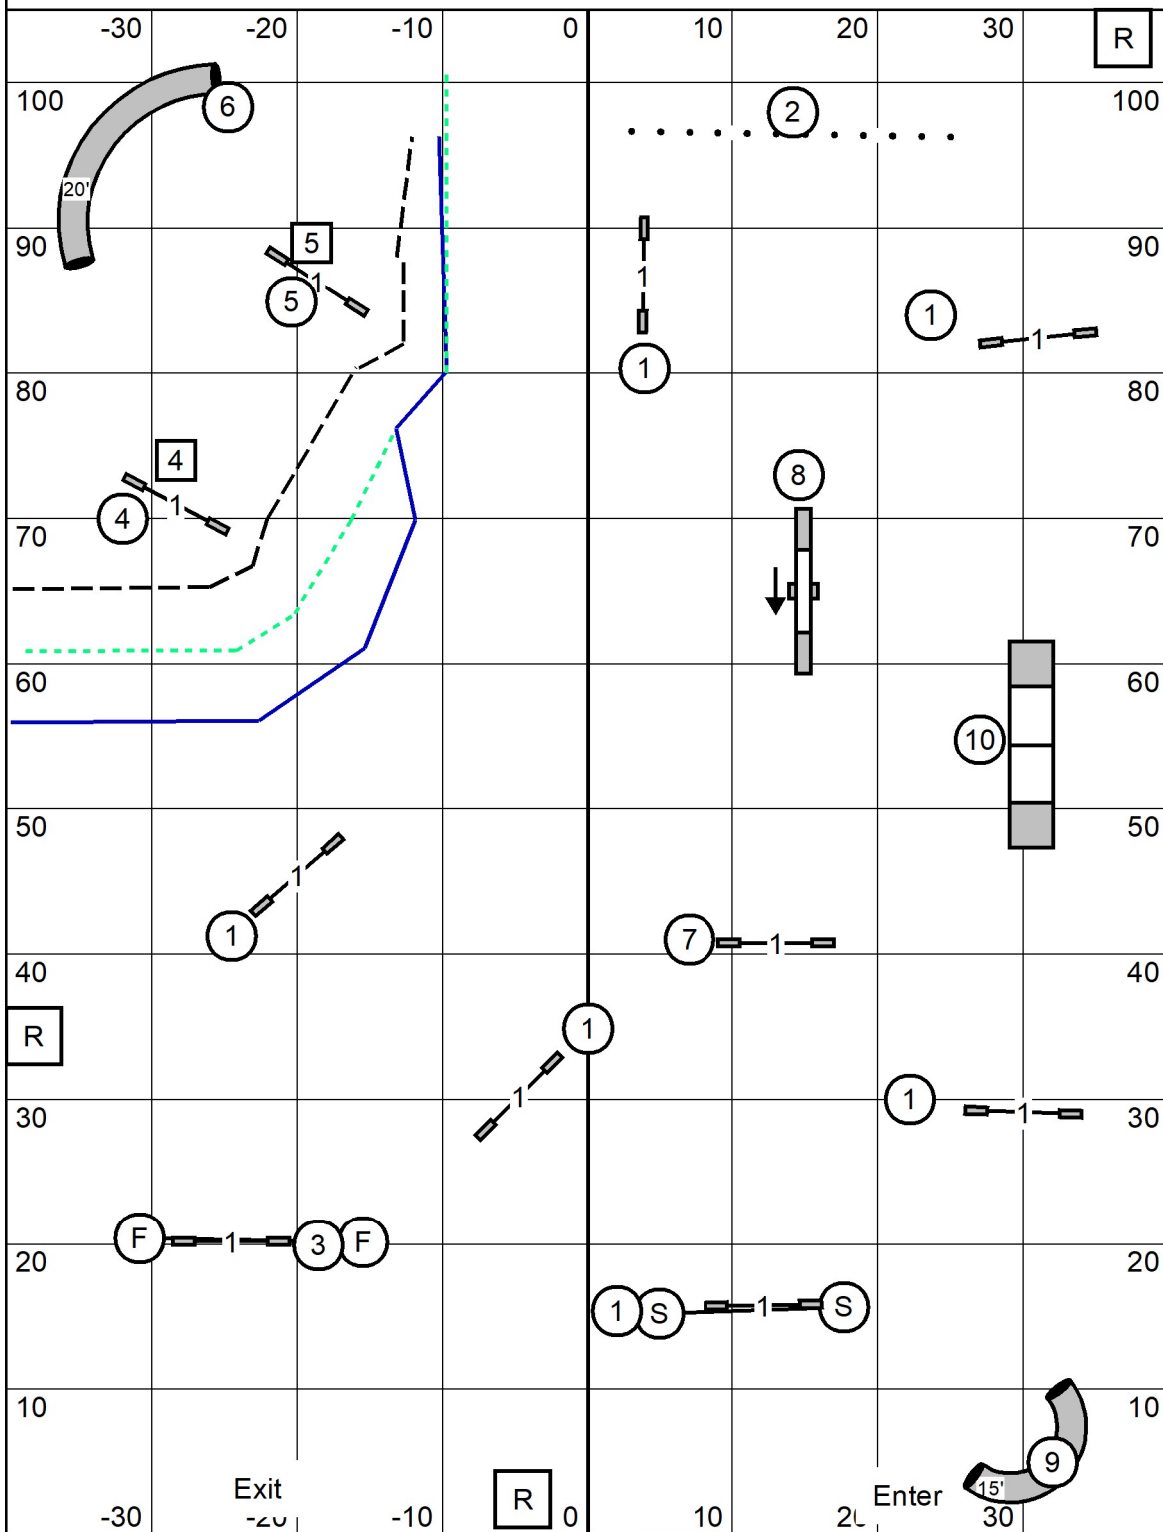

Ex/Mas - 4-5-6 In Flow Blue Line
 Open - 4-5 circles or 5-4 squares Green Line
 Novice - 4-5 circles or 5-4 circles Black line

NOVICE - Need 50 Pts. incl send
 OPEN-Need 55 Pts. incl send
 EX/MAS - Need 60 Pts. incl send

Yankee Golden Retriever Club
 SATURDAY DEC. 7, 2024
 Judge: Pam Johnson

FAST
 Indoors/Turf
 79 x 105

Yankee Golden Retriever Club
 SATURDAY DEC. 7, 2024
 Judge: Pam Johnson

T/S

EX MAS STD
 Indoors/Turf
 79 x 105

Yankee Golden Retriever Club
 SATURDAY DEC. 7, 2024
 Judge: Pam Johnson

T/S

OPEN STD
 Indoors/Turf
 79 x 105

Yankee Golden Retriever Club
 SATURDAY DEC. 7, 2024
 Judge: Pam Johnson

T/S

NOVICE STD
 Indoors/Turf
 79 x 105

Yankee Golden Retriever Club
 SATURDAY DEC. 7, 2024
 Judge: Pam Johnson

T/S

NOVICE JWW
 Indoors/Turf
 79 x 105