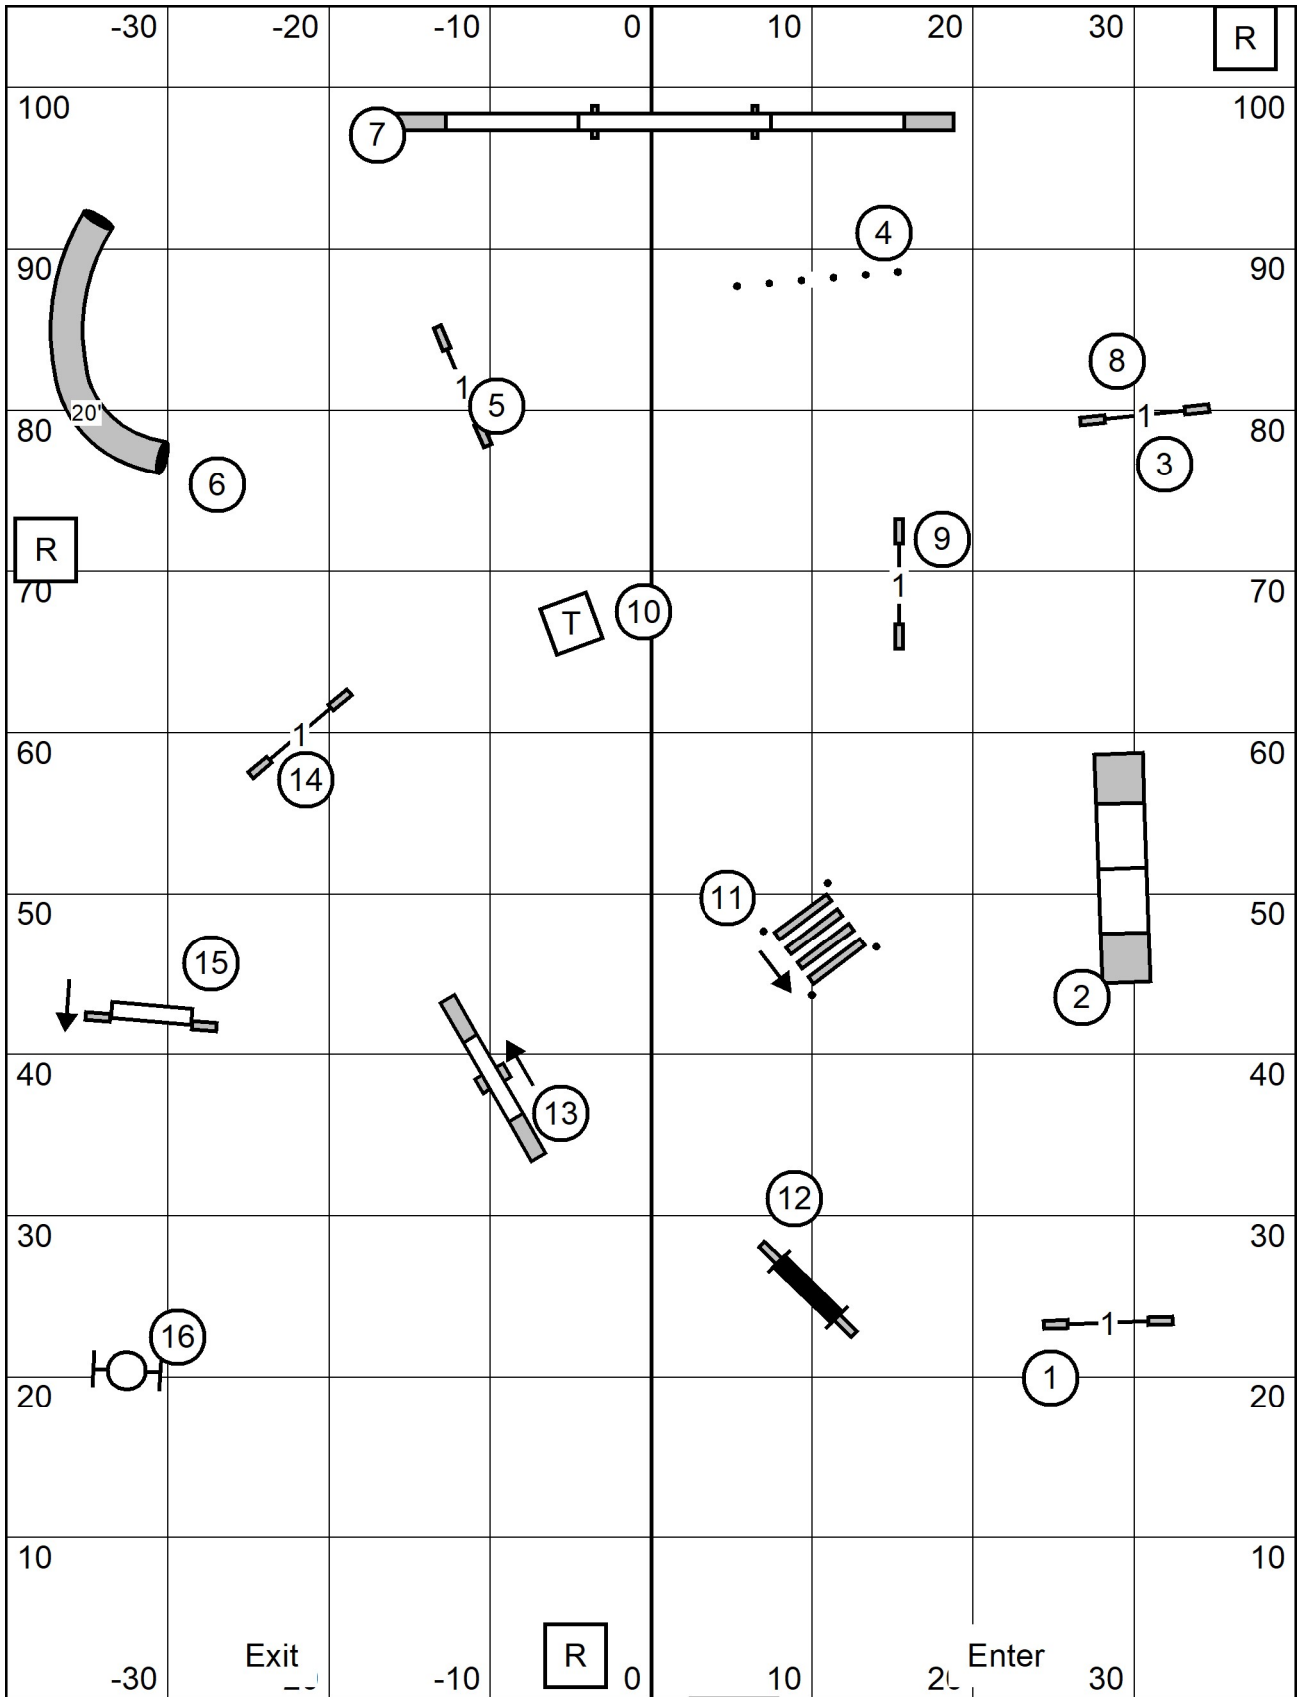

Ex/Mas - 4-5-6 In Flow Blue Line
 Open - 4-5 circles or 5-4 squares Green Line
 Novice - 4-5 circles or 5-4 circles Black line

NOVICE - Need 50 Pts. incl send
 OPEN-Need 55 Pts. incl send
 EX/MAS - Need 60 Pts. incl send

Yankee Golden Retriever Club
 SATURDAY DEC. 7, 2024
 Judge: Pam Johnson

FAST
 Indoors/Turf
 79 x 105

Yankee Golden Retriever Club
 SATURDAY DEC. 7, 2024
 Judge: Pam Johnson

T/S

EX MAS STD
 Indoors/Turf
 79 x 105

Yankee Golden Retriever Club
 SATURDAY DEC. 7, 2024
 Judge: Pam Johnson

T/S

OPEN STD
 Indoors/Turf
 79 x 105

Yankee Golden Retriever Club
 SATURDAY DEC. 7, 2024
 Judge: Pam Johnson

T/S

NOVICE STD
 Indoors/Turf
 79 x 105

Yankee Golden Retriever Club
 SATURDAY DEC. 7, 2024
 Judge: Pam Johnson

T/S

NOVICE JWW
 Indoors/Turf
 79 x 105