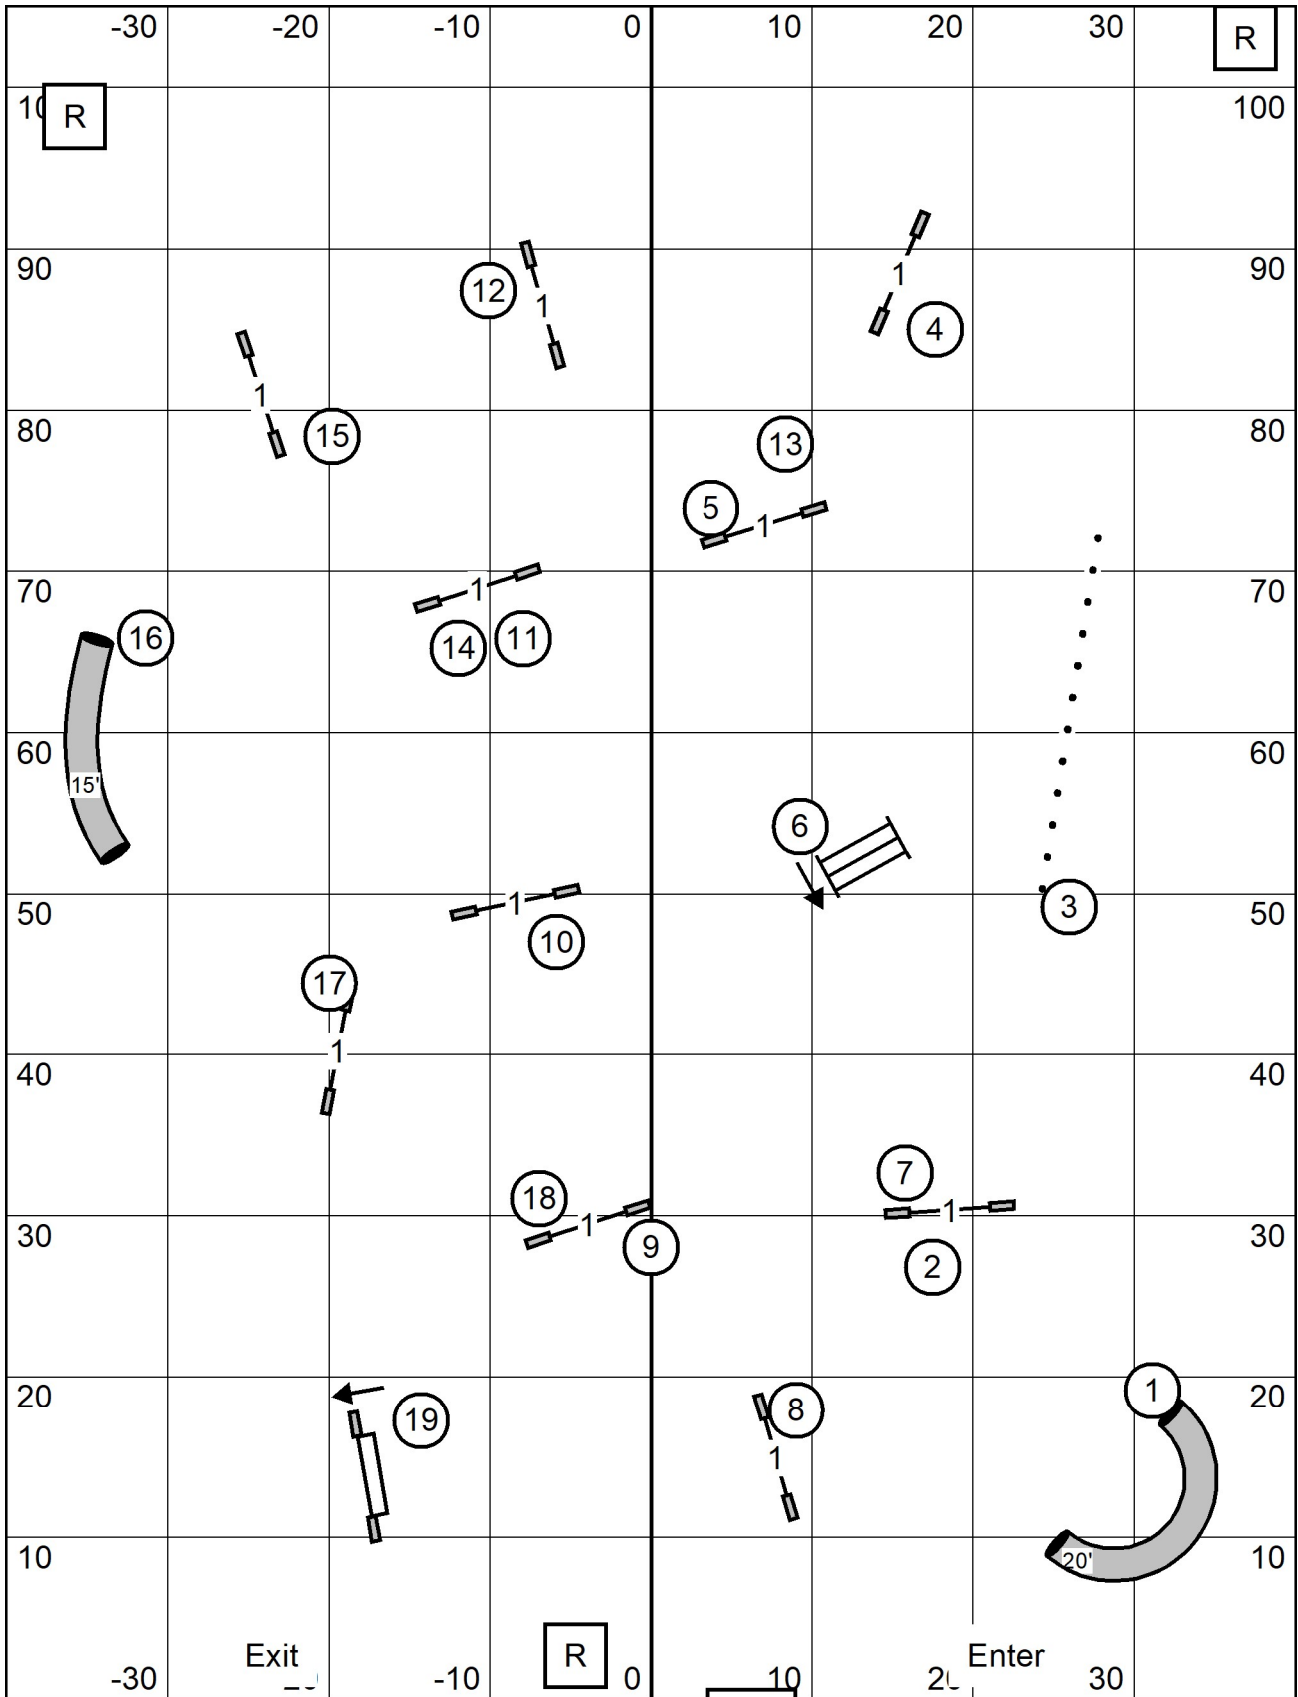

Ex/Mas - 4-5-6 In Flow Blue Line
 Open - 4-5 circles or 5-4 squares Green Line
 Novice - 4-5 circles or 5-4 circles Black line

NOVICE - Need 50 Pts. incl send
 OPEN-Need 55 Pts. incl send
 EX/MAS - Need 60 Pts. incl send

Yankee Golden Retriever Club
 SATURDAY DEC. 7, 2024
 Judge: Pam Johnson

T/S

OPEN STD
 Indoors/Turf
 79 x 105

Yankee Golden Retriever Club
 SATURDAY DEC. 7, 2024
 Judge: Pam Johnson

T/S

NOVICE STD
 Indoors/Turf
 79 x 105