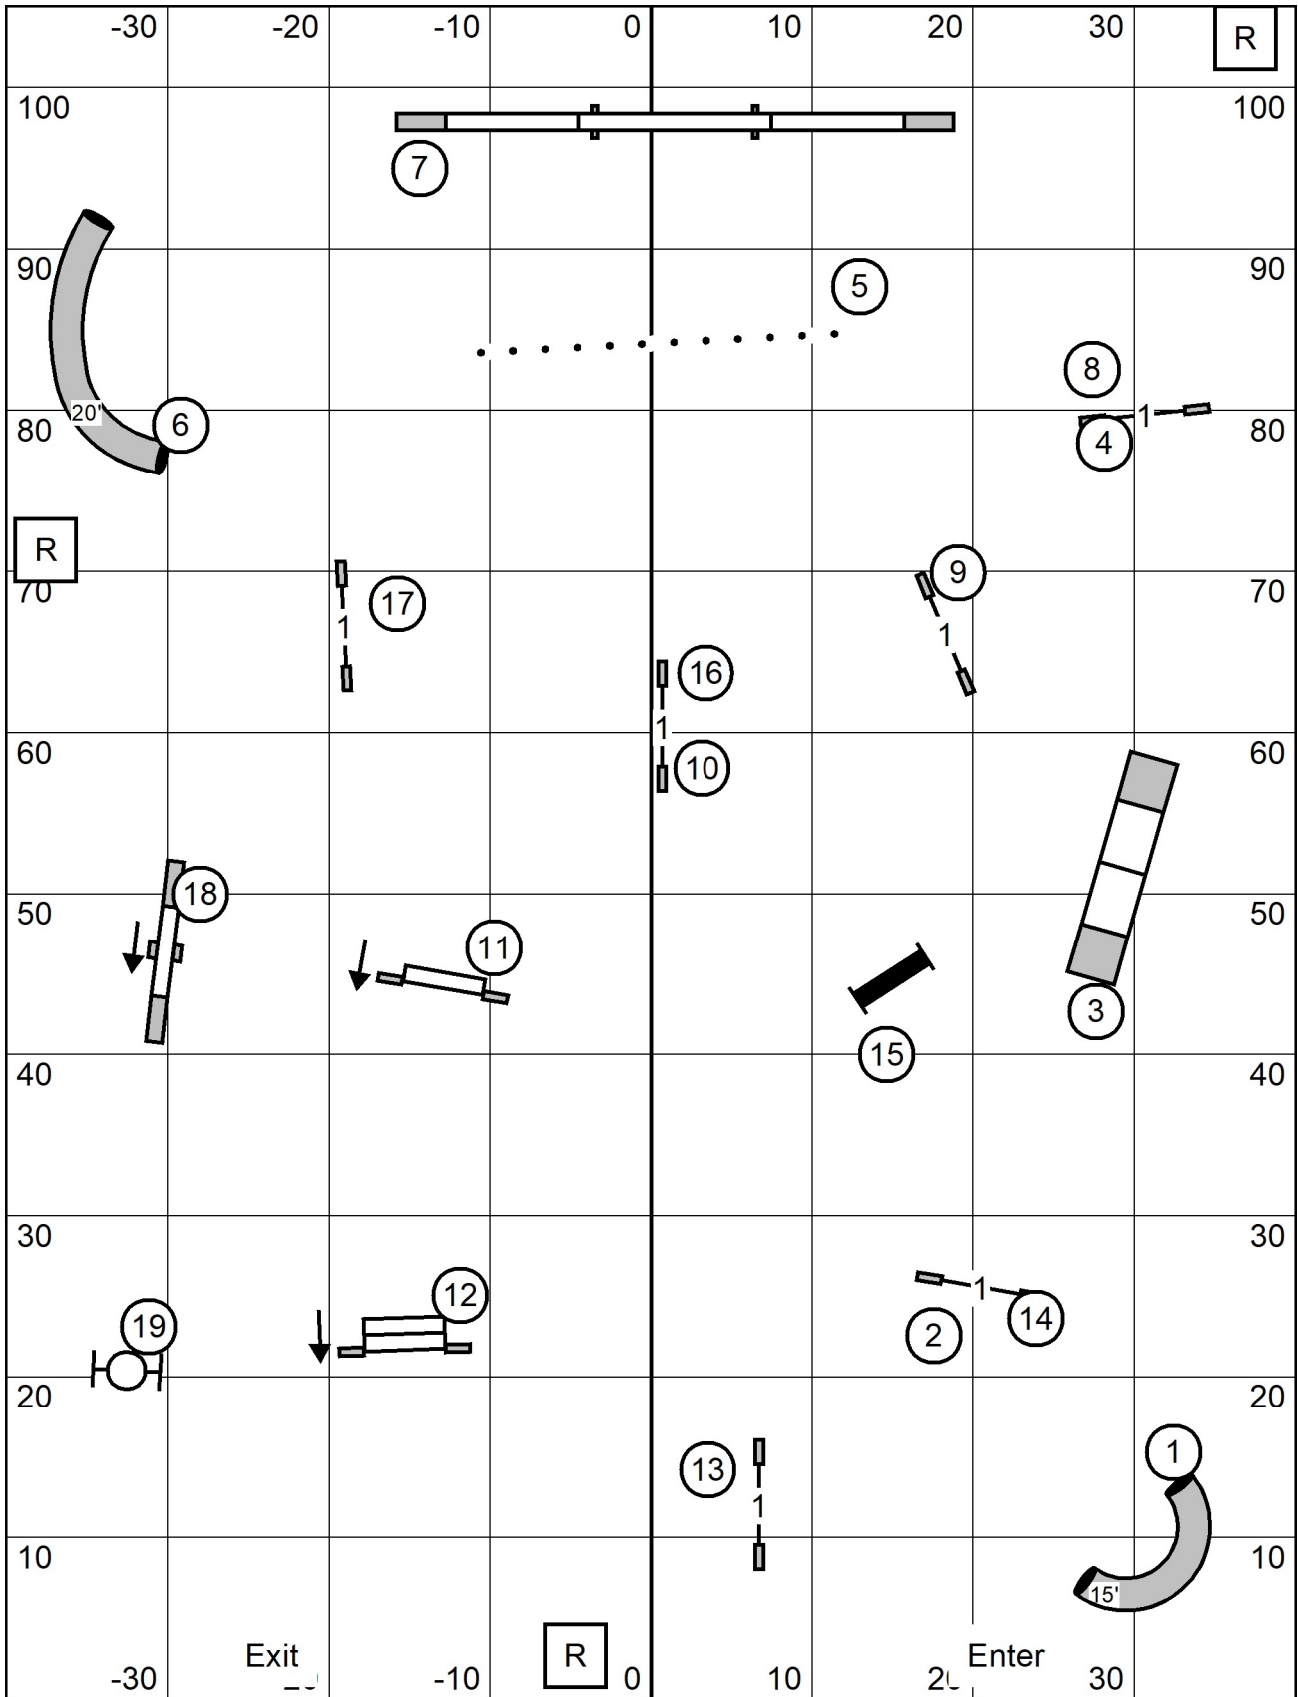

Ex/Mas - 4-5-6 In Flow Blue Line
 Open - 4-5 circles or 5-4 squares Green Line
 Novice - 4-5 circles or 5-4 circles Black line

NOVICE - Need 50 Pts. incl send
 OPEN-Need 55 Pts. incl send
 EX/MAS - Need 60 Pts. incl send

Yankee Golden Retriever Club
 SATURDAY DEC. 7, 2024
 Judge: Pam Johnson

FAST
 Indoors/Turf
 79 x 105

Yankee Golden Retriever Club
 SATURDAY DEC. 7, 2024
 Judge: Pam Johnson

T/S

EX MAS STD
 Indoors/Turf
 79 x 105

Yankee Golden Retriever Club
 SATURDAY DEC. 7, 2024
 Judge: Pam Johnson

T/S

OPEN STD
 Indoors/Turf
 79 x 105

Yankee Golden Retriever Club
 SATURDAY DEC. 7, 2024
 Judge: Pam Johnson

T/S

NOVICE STD
 Indoors/Turf
 79 x 105

Yankee Golden Retriever Club
 SATURDAY DEC. 7, 2024
 Judge: Pam Johnson

T/S

NOVICE JWW
 Indoors/Turf
 79 x 105