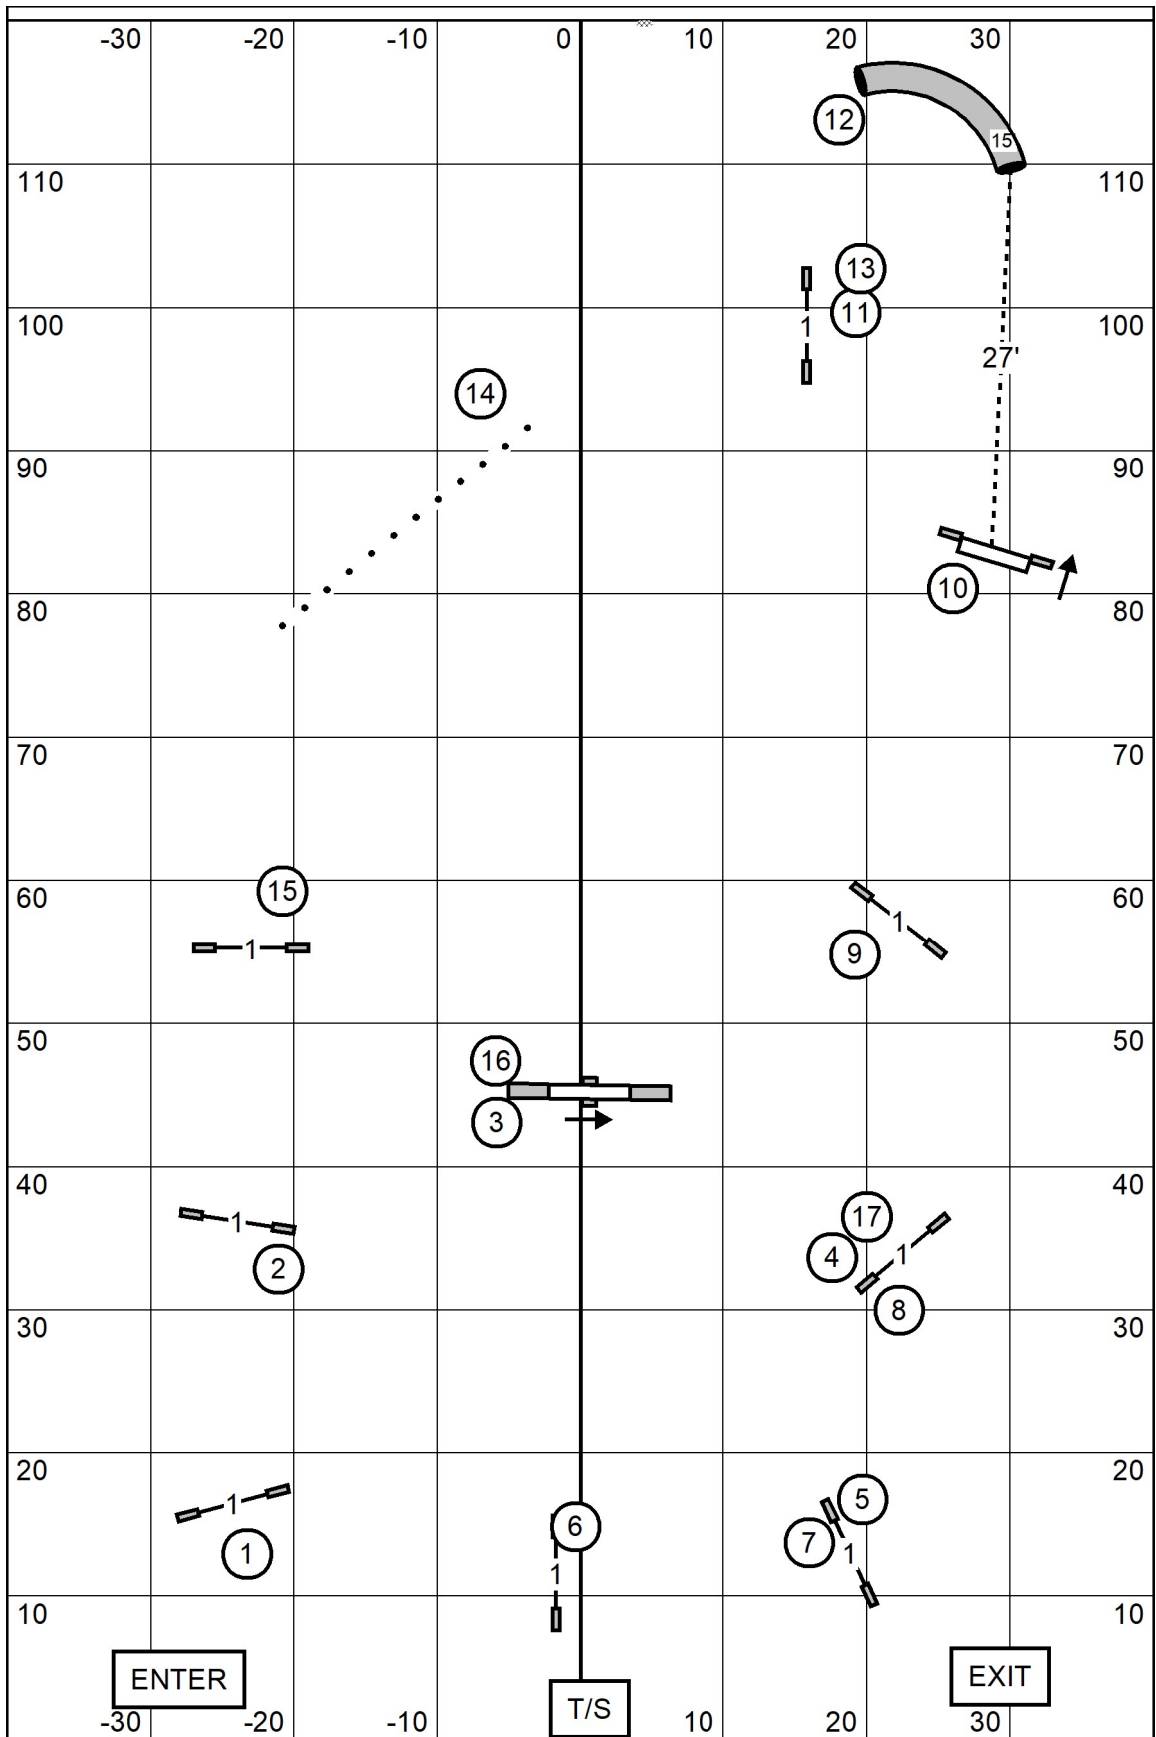

Please enter when
previous dog at
Double Jump #16.

Excellent / Master JWW

Shawangunk Kennel Club
December 28, 2024
Jeff Boyer

Please enter when
previous dog at Jump
#16.

Open JWW
Shawangunk Kennel Club
December 28, 2024
Jeff Boyer

Please enter when
previous dog at Jump
#12.

Novice JWW
Shawangunk Kennel Club
December 28, 2024
Jeff Boyer

Please come to the line when previous dog at second performance of teeter.

T/S

T2B
 Shawangunk Kennel Club
 December 28, 2024
 Jeff Boyer

EXIT

ENTER

Please come to the line when previous dog at Tunnel #18.

Premier Standard
 Shawangunk Kennel Club
 December 28, 2024
 Jeff Boyer

Please come to the line when previous dog at Double.

Excellent / Master Standard

Shawangunk Kennel Club

December 28, 2024

Jeff Boyer

Please come to the line when previous dog at Double.

Open Standard
 Shawangunk Kennel Club
 December 28, 2024
 Jeff Boyer

Please come to the line when previous dog at Double.