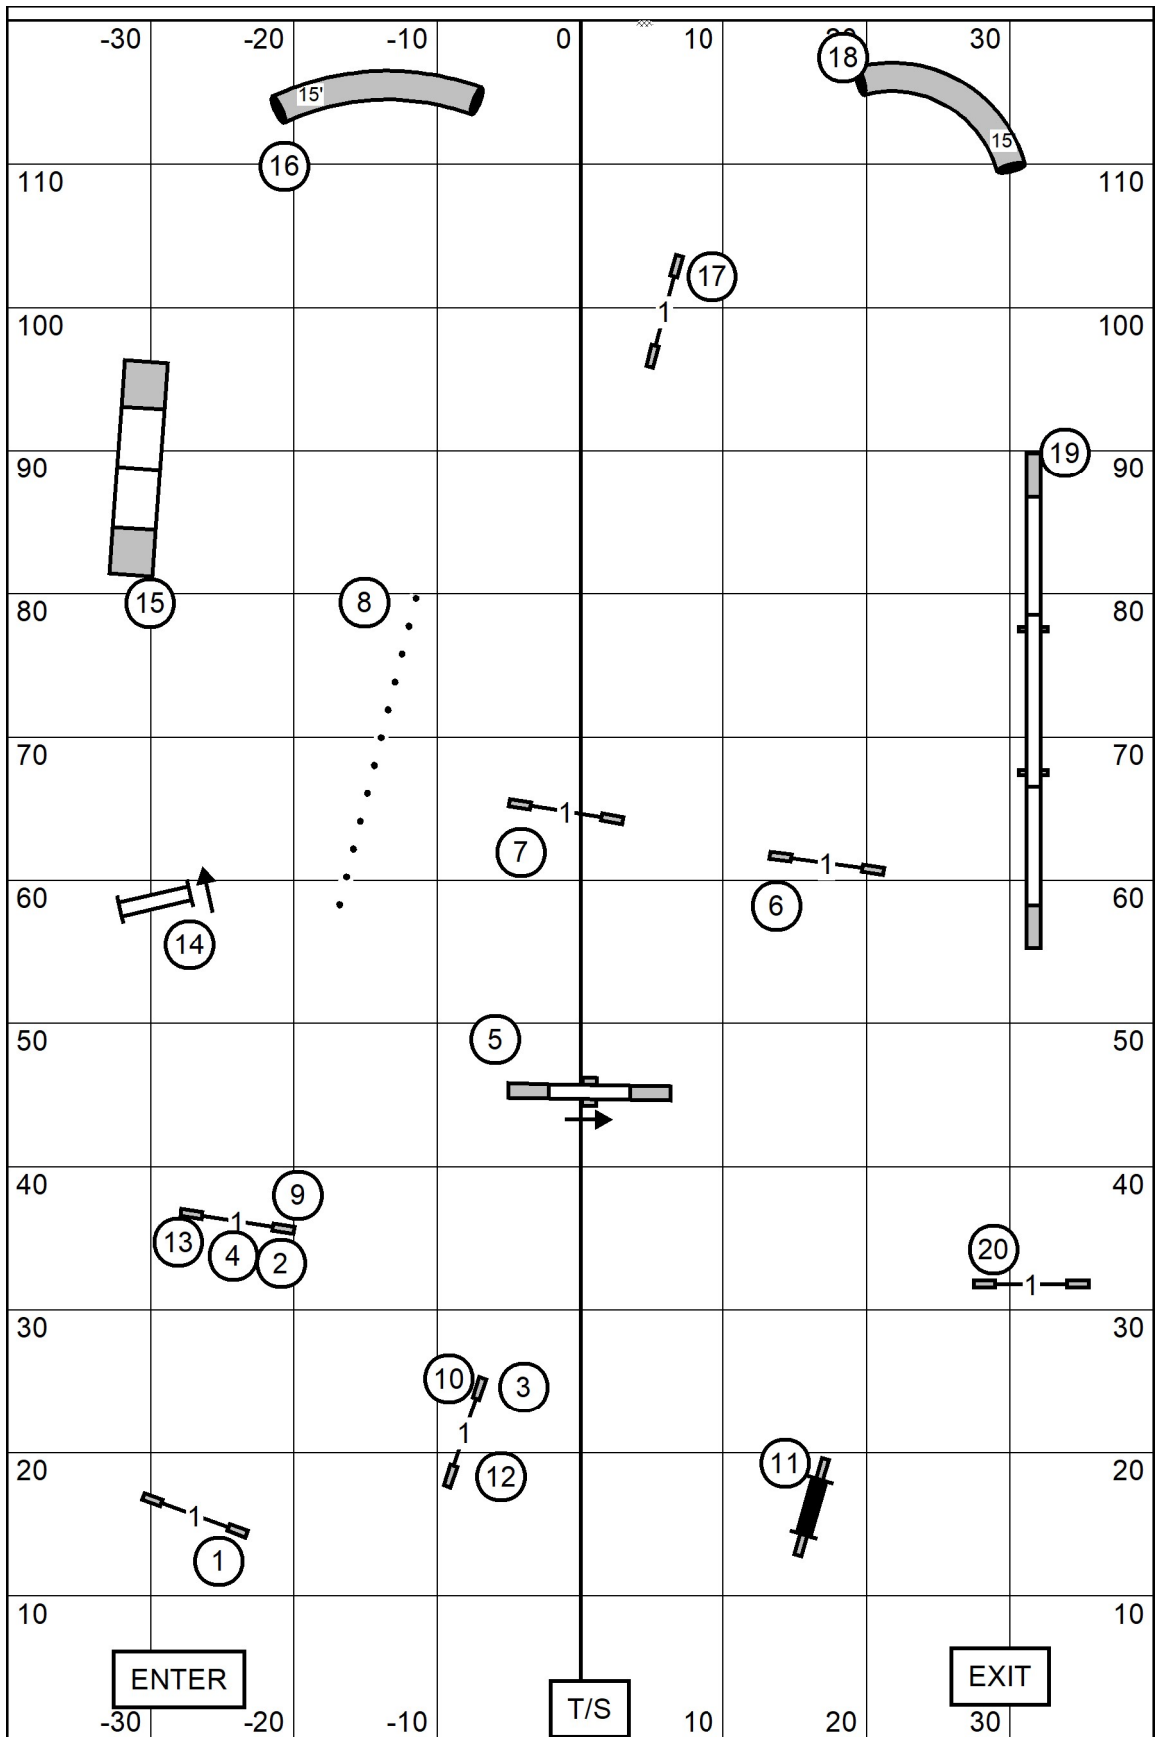

Please enter when
previous dog at Jump
#12.

Novice JWW
Shawangunk Kennel Club
December 28, 2024
Jeff Boyer

Please come to the line when previous dog at second performance of teeter.

T/S

T2B
 Shawangunk Kennel Club
 December 28, 2024
 Jeff Boyer

EXIT

ENTER

Please come to the line when previous dog at Tunnel #18.

Premier Standard
 Shawangunk Kennel Club
 December 28, 2024
 Jeff Boyer

Please come to the line when previous dog at Double.

Excellent / Master Standard

Shawangunk Kennel Club

December 28, 2024

Jeff Boyer

Please come to the line when previous dog at Double.

Open Standard
 Shawangunk Kennel Club
 December 28, 2024
 Jeff Boyer

Please come to the line when previous dog at Double.