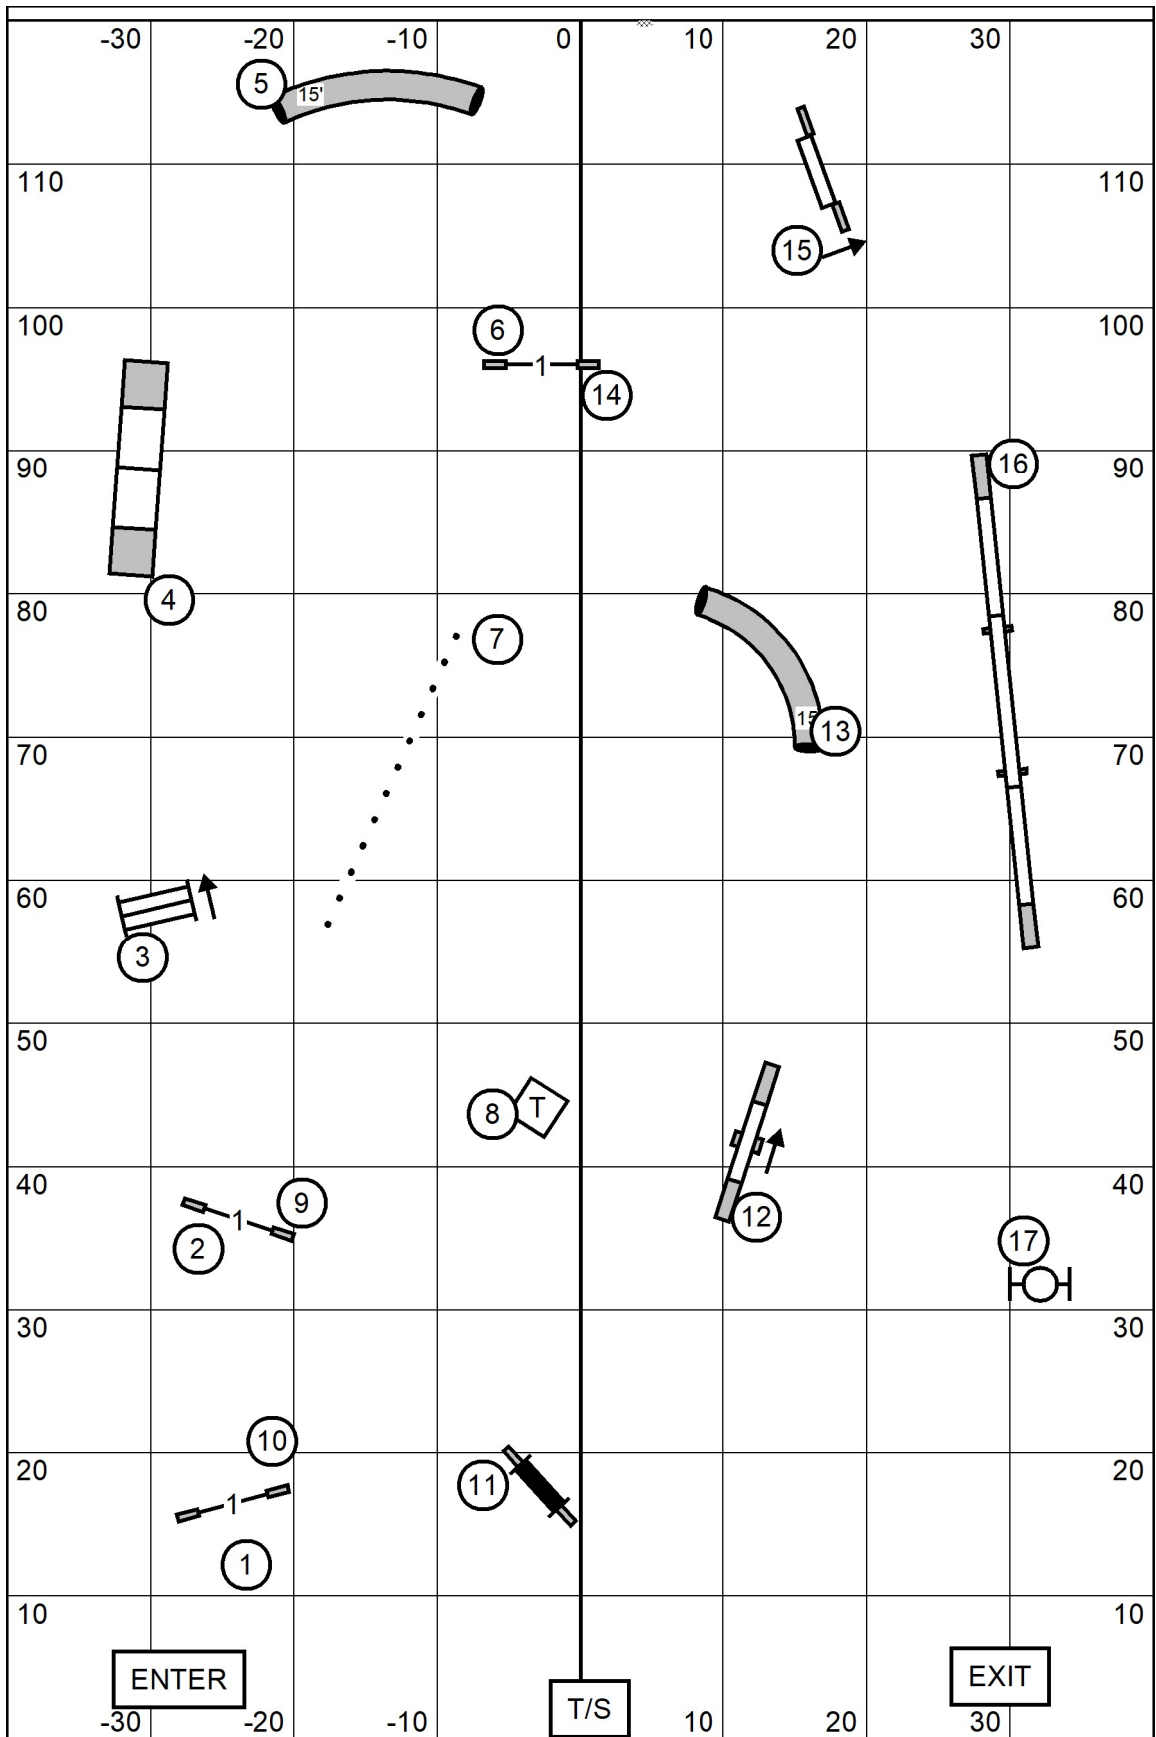

EXIT

ENTER

Please come to the line when previous dog at Tunnel #18.

Premier Standard
 Shawangunk Kennel Club
 December 28, 2024
 Jeff Boyer

Please come to the line when previous dog at Double.

Excellent / Master Standard

Shawangunk Kennel Club

December 28, 2024

Jeff Boyer

Please come to the line when previous dog at Double.

Open Standard
 Shawangunk Kennel Club
 December 28, 2024
 Jeff Boyer

Please come to the line when previous dog at Double.