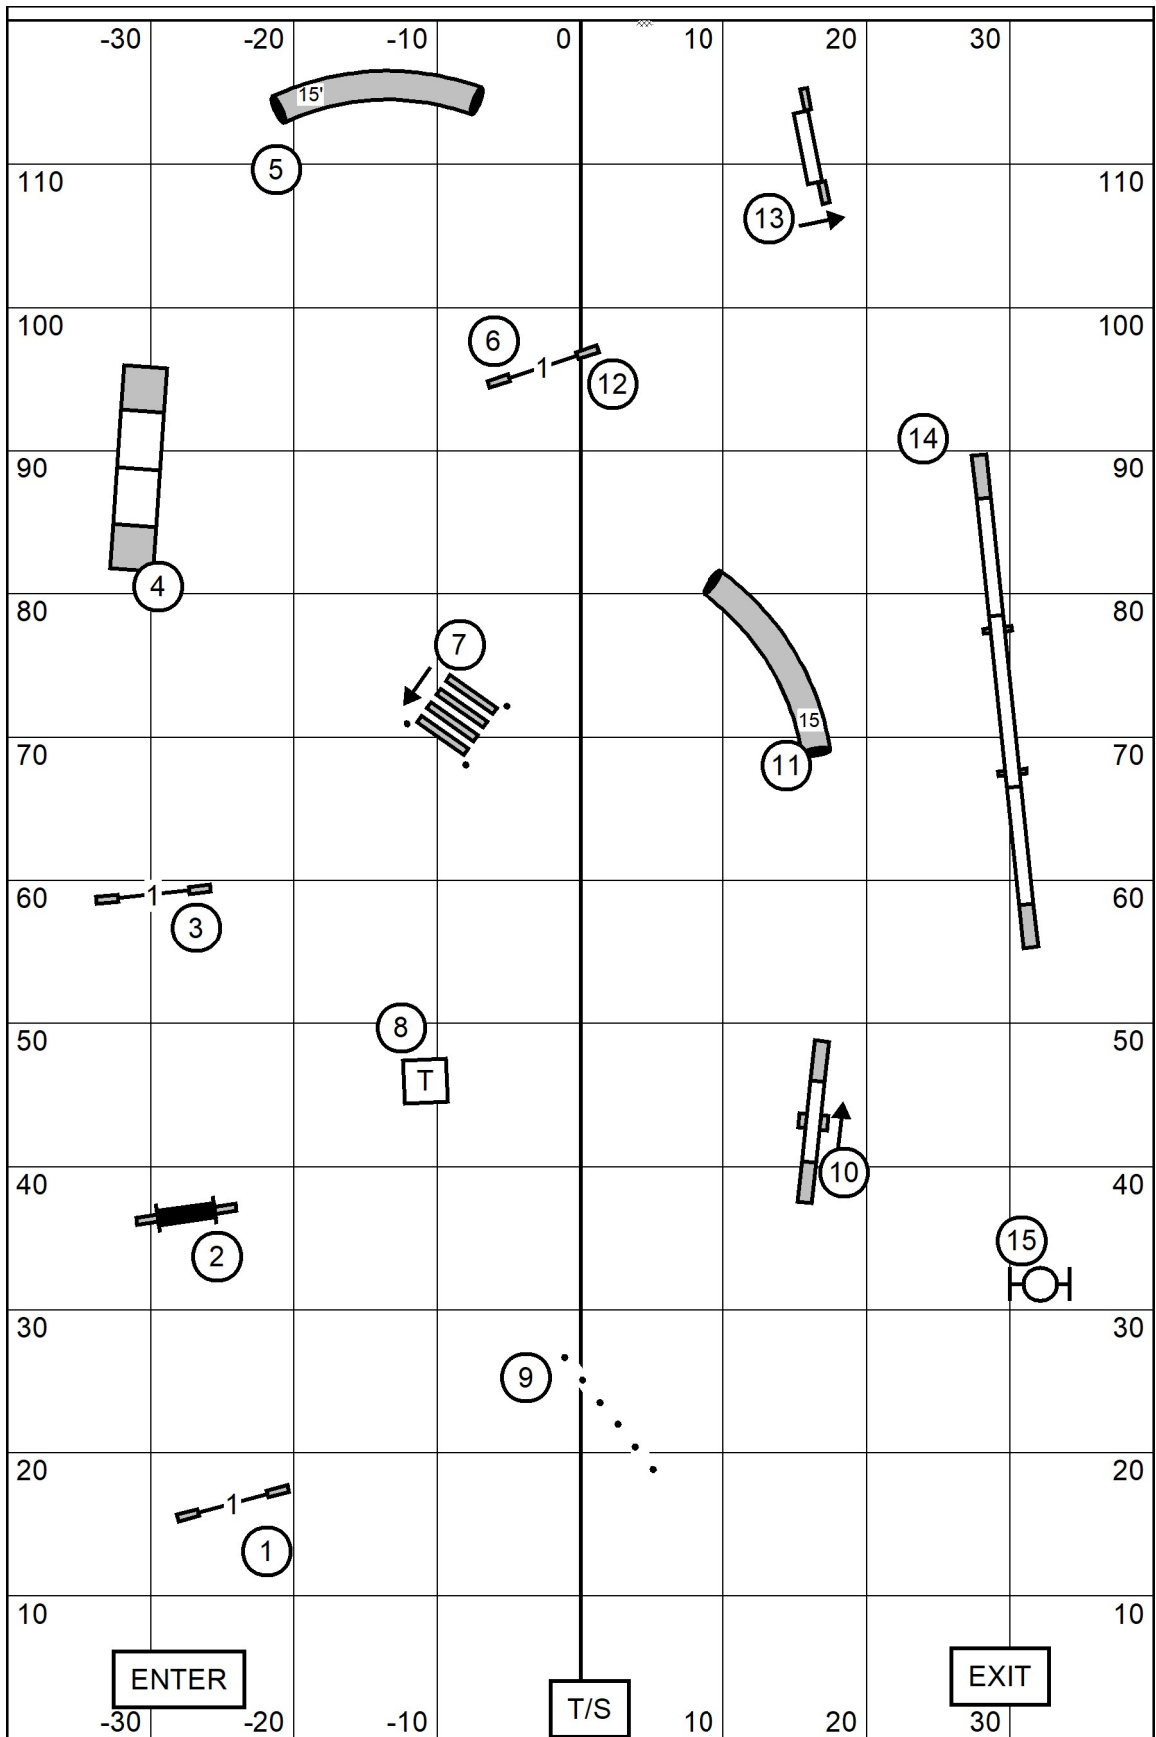

EXIT

ENTER

Please come to the line when previous dog at Tunnel #18.

Premier Standard
 Shawangunk Kennel Club
 December 28, 2024
 Jeff Boyer

Please come to the line when previous dog at Double.

Excellent / Master Standard

Shawangunk Kennel Club

December 28, 2024

Jeff Boyer

Please come to the line when previous dog at Double.

Open Standard
 Shawangunk Kennel Club
 December 28, 2024
 Jeff Boyer

Please come to the line when previous dog at Double.