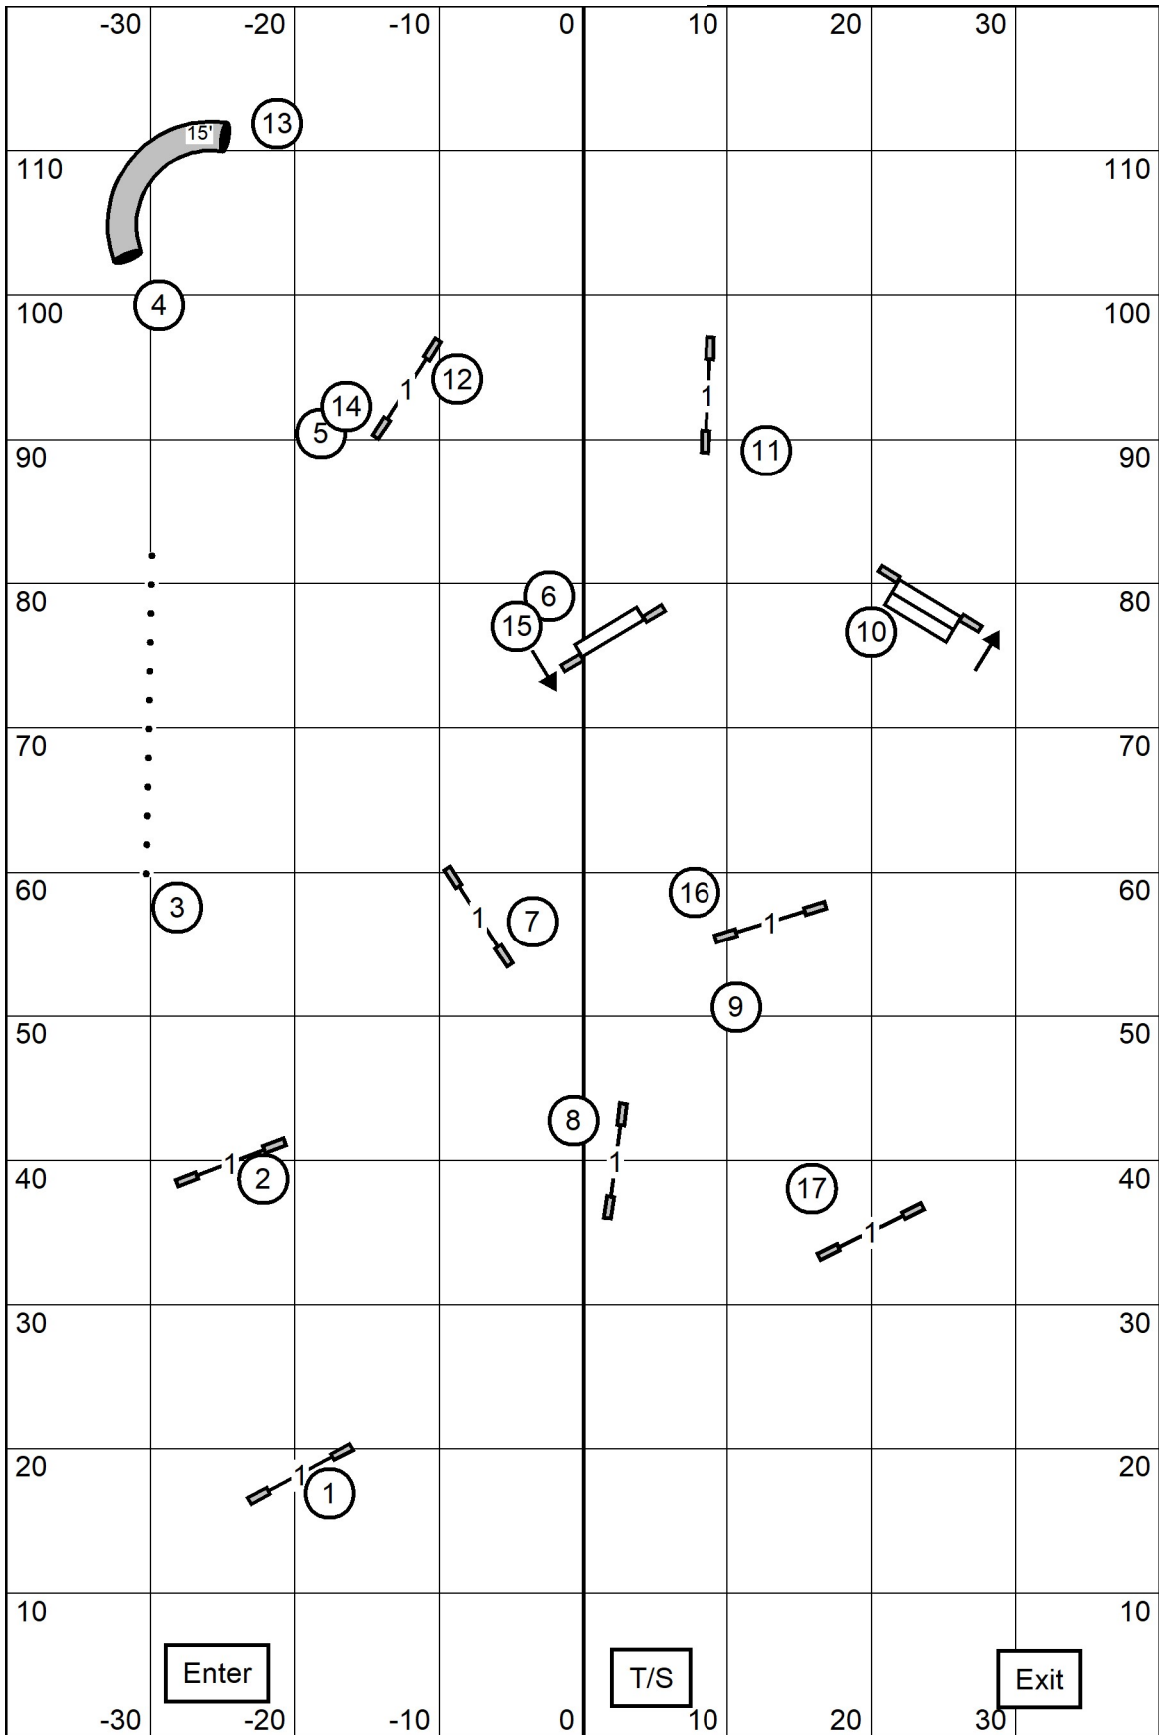

Please enter when
previous dog at
Double Jump #16.

Excellent / Master JWW

Shawangunk Kennel Club
December 28, 2024
Jeff Boyer

Please enter when
previous dog at Jump
#16.

Open JWW
Shawangunk Kennel Club
December 28, 2024
Jeff Boyer

Please enter when
previous dog at Jump
#12.

Novice JWW
Shawangunk Kennel Club
December 28, 2024
Jeff Boyer

Please come to the line when previous dog at second performance of teeter.

T/S

T2B
 Shawangunk Kennel Club
 December 28, 2024
 Jeff Boyer

EXIT

ENTER

Please come to the line when previous dog at Tunnel #18.

Premier Standard
 Shawangunk Kennel Club
 December 28, 2024
 Jeff Boyer

Please come to the line when previous dog at Double.

Excellent / Master Standard

Shawangunk Kennel Club

December 28, 2024

Jeff Boyer

Please come to the line when previous dog at Double.

Open Standard
 Shawangunk Kennel Club
 December 28, 2024
 Jeff Boyer

Please come to the line when previous dog at Double.