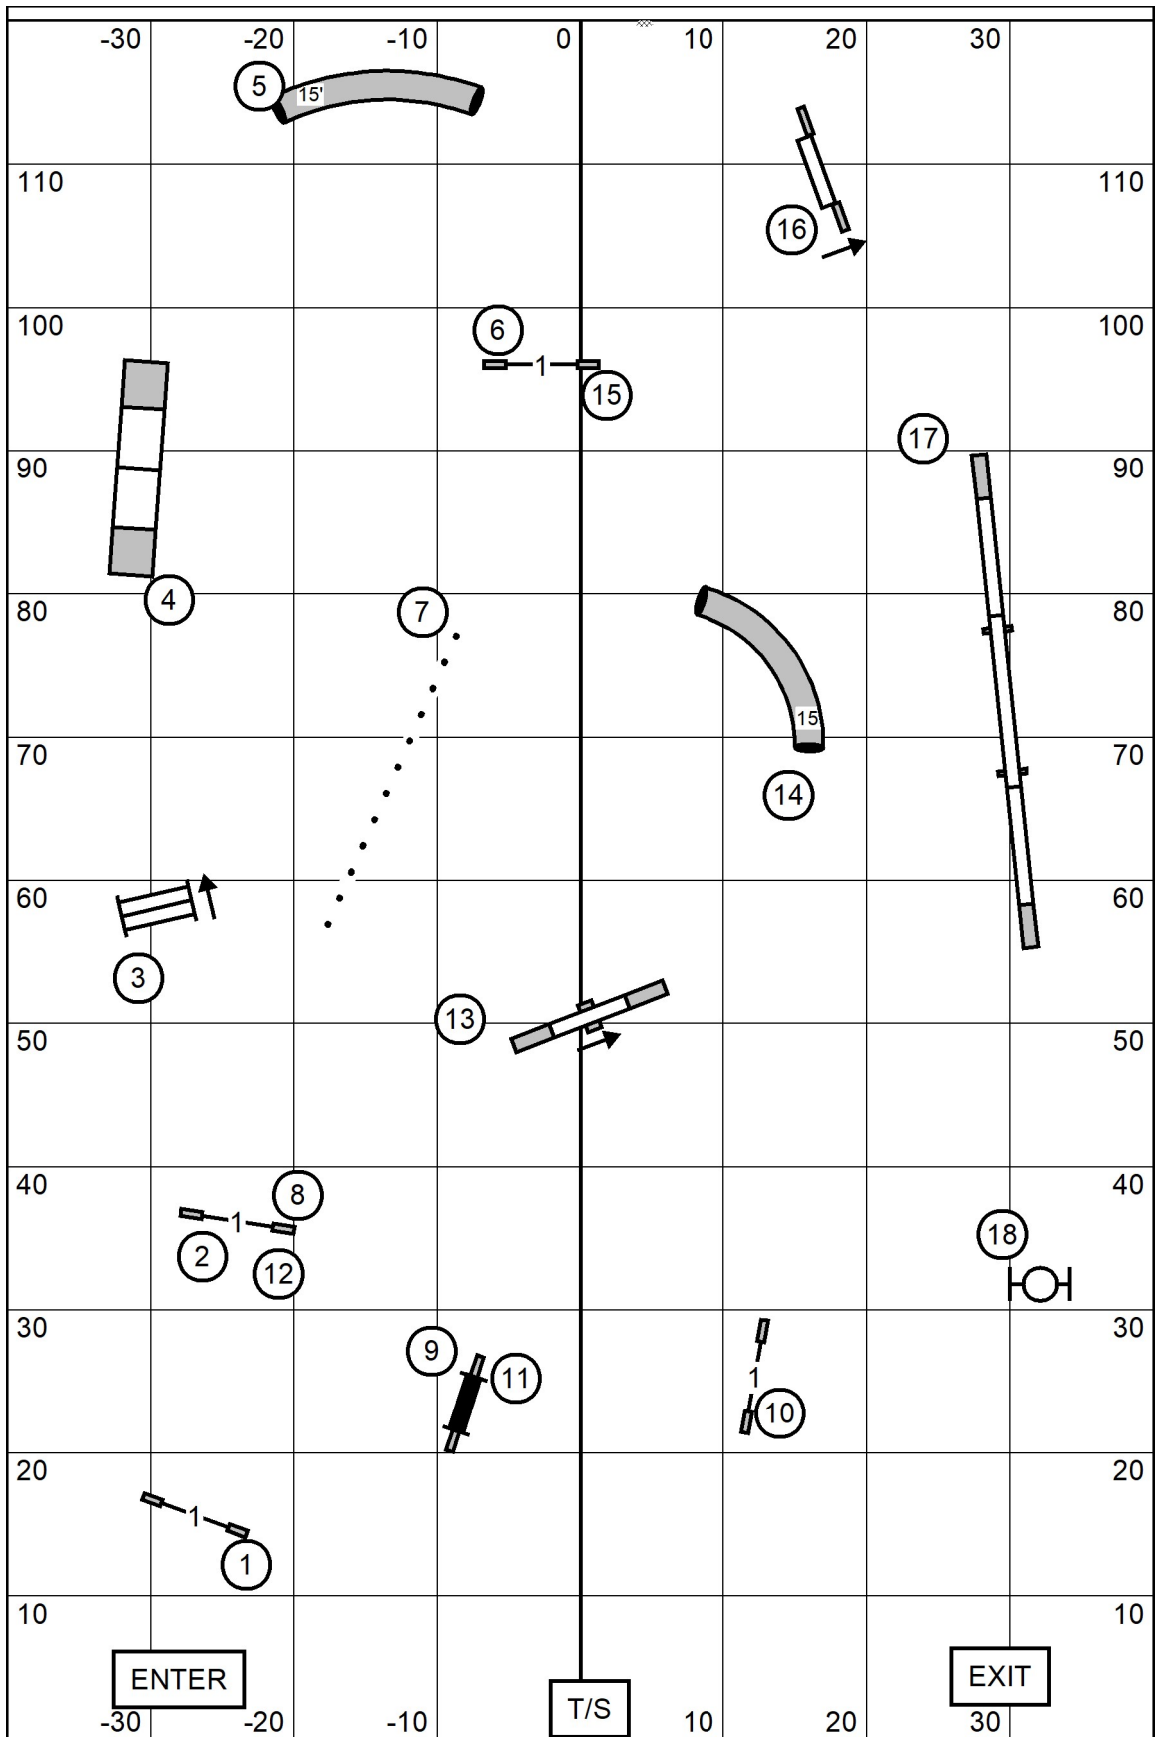

Please enter when
previous dog at Jump
#12.

Novice JWW
Shawangunk Kennel Club
December 28, 2024
Jeff Boyer

Please come to the line when previous dog at second performance of teeter.

T/S

T2B
 Shawangunk Kennel Club
 December 28, 2024
 Jeff Boyer

EXIT

ENTER

Please come to the line when previous dog at Tunnel #18.

Premier Standard
 Shawangunk Kennel Club
 December 28, 2024
 Jeff Boyer

Please come to the line when previous dog at Double.

Excellent / Master Standard