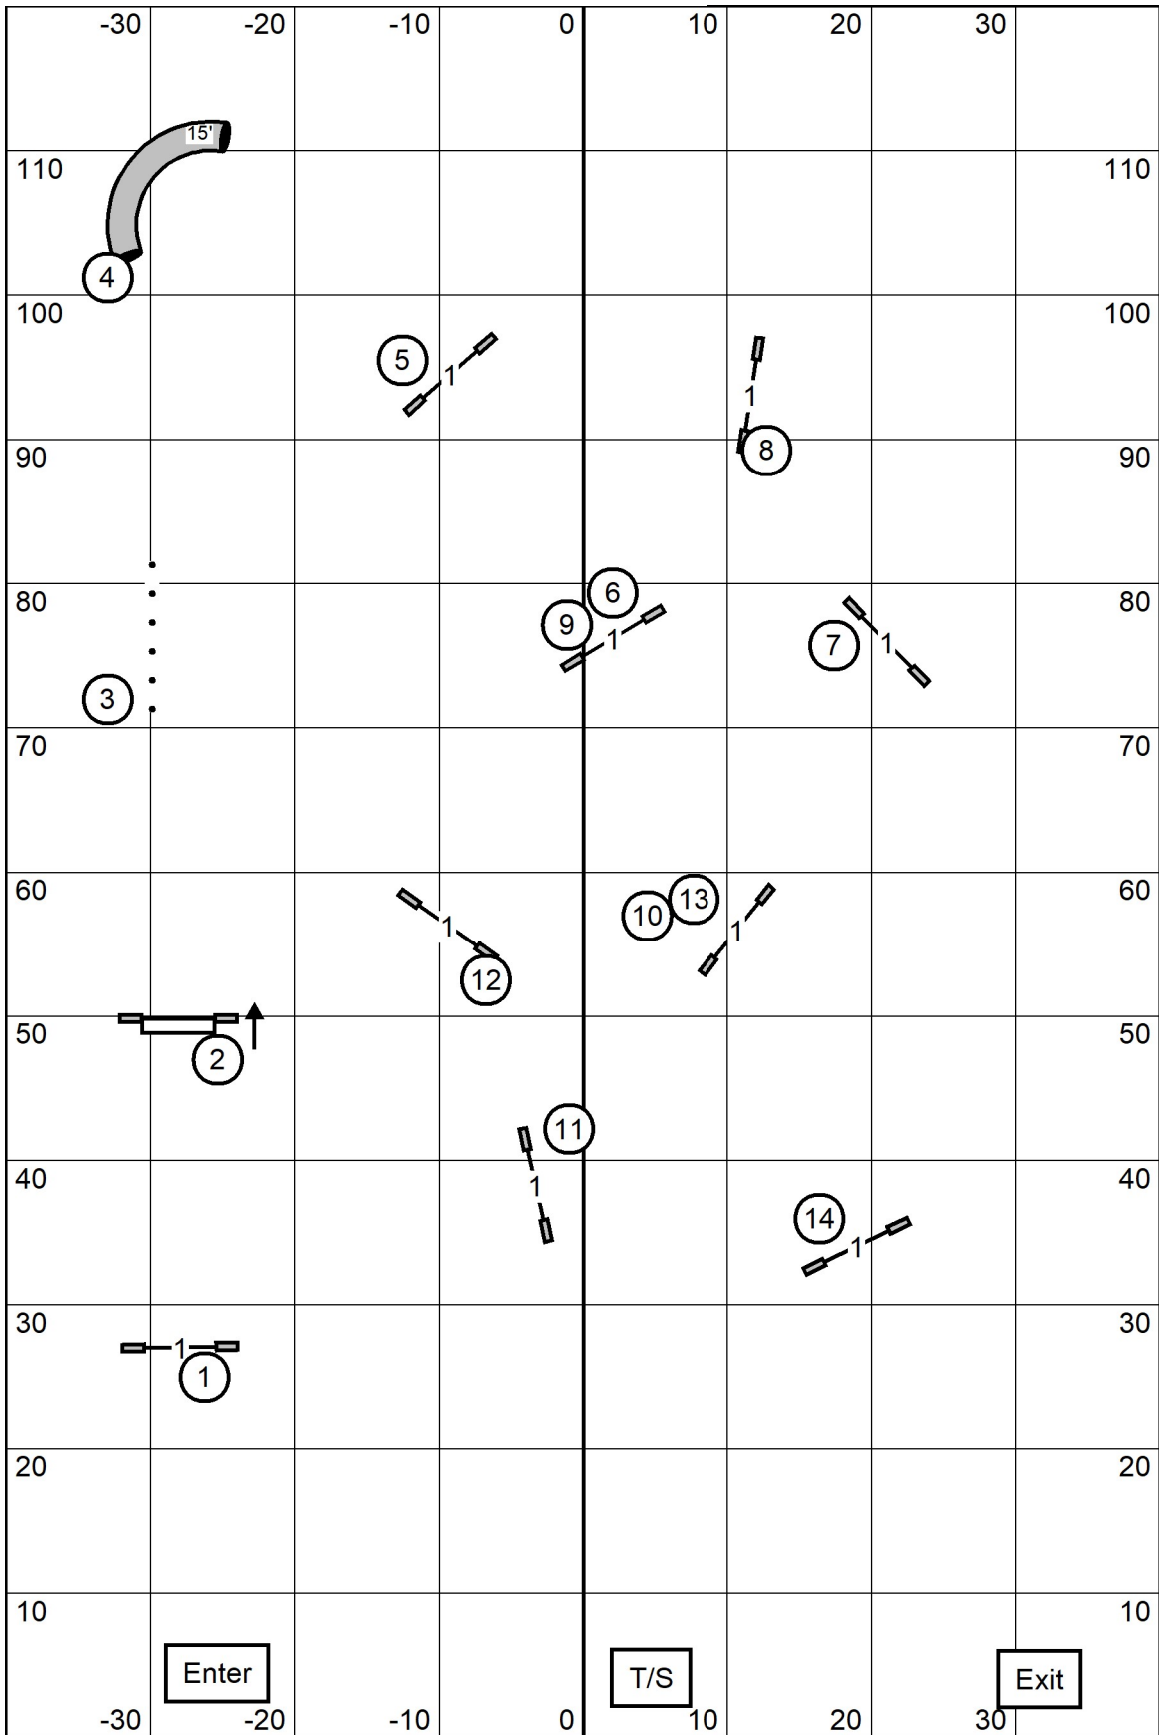

Please enter when
previous dog at
Double Jump #16.

Excellent / Master JWW

Shawangunk Kennel Club
December 28, 2024
Jeff Boyer

Please enter when
previous dog at Jump
#16.

Open JWW
Shawangunk Kennel Club
December 28, 2024
Jeff Boyer

Please enter when
previous dog at Jump
#12.

Novice JWW
Shawangunk Kennel Club
December 28, 2024
Jeff Boyer

Please come to the line when previous dog at second performance of teeter.

T/S

T2B
 Shawangunk Kennel Club
 December 28, 2024
 Jeff Boyer

EXIT

ENTER

Please come to the line when previous dog at Tunnel #18.

Premier Standard
 Shawangunk Kennel Club
 December 28, 2024
 Jeff Boyer

Please come to the line when previous dog at Double.

Excellent / Master Standard

Shawangunk Kennel Club

December 28, 2024

Jeff Boyer

Please come to the line when previous dog at Double.

Open Standard
 Shawangunk Kennel Club
 December 28, 2024
 Jeff Boyer

Please come to the line when previous dog at Double.