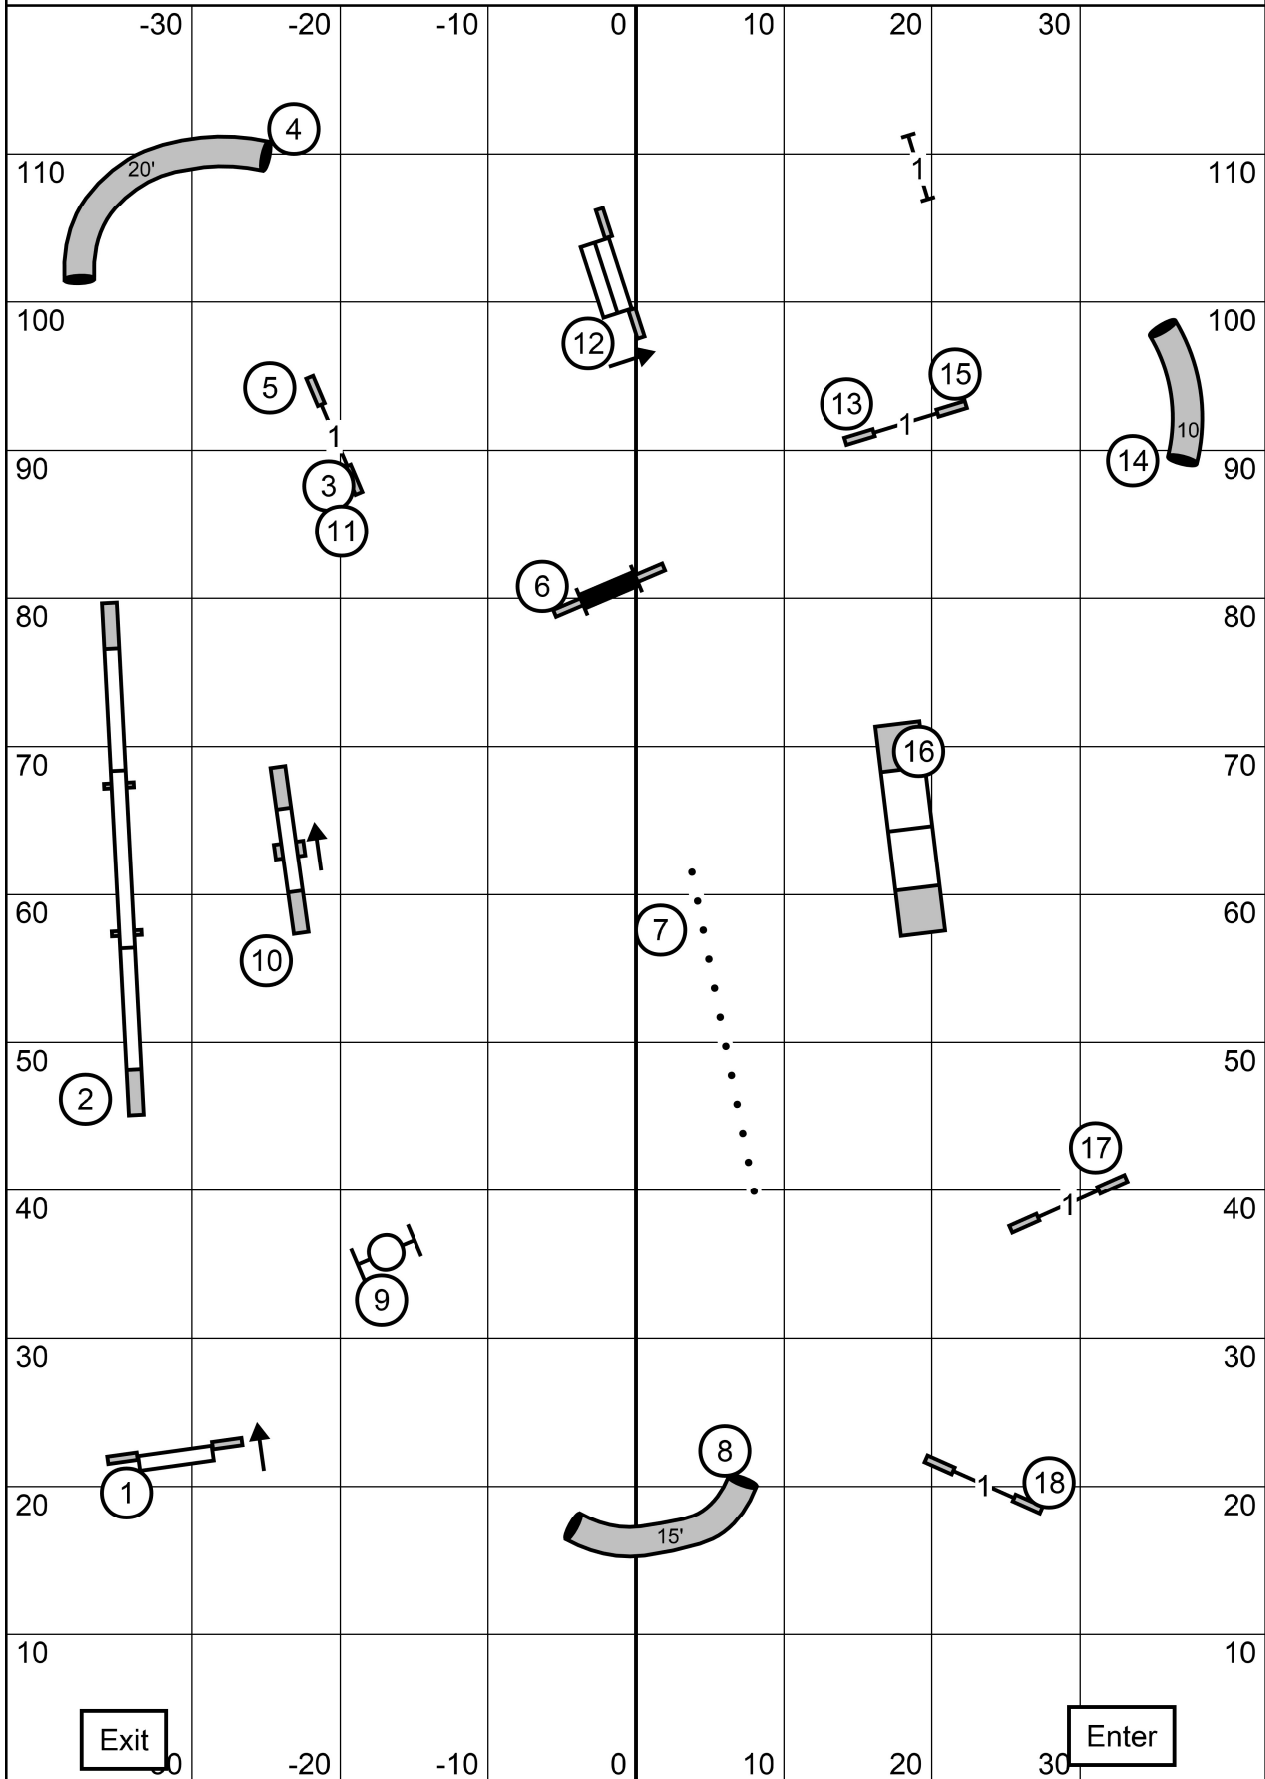

Southern Adirondack Agilty Club
 All Levels FAST
 Judge: Pamea Sturtz

Saturday 1/11/25
 Indoors on Mats

Mas/Ex: 4-5-6 (white) or 6-5-4 (black) Solid Line
 Open: 4-5 (white) or 5-4 (black) Dotted Line
 Novice: 4-5 (white) or 5-4 (black) Dashed to dotted Line

Southern Adirondack Agilty Club
Master/Excellent & P Standard
Judge: Pamea Sturtz

Saturday 1/11/25
Indoors on Mats
Score _____

Yardage _____
SCT _____
Dog's Time _____

Southern Adirondack Agilty Club
Open & P Standard
Judge: Pamea Sturtz