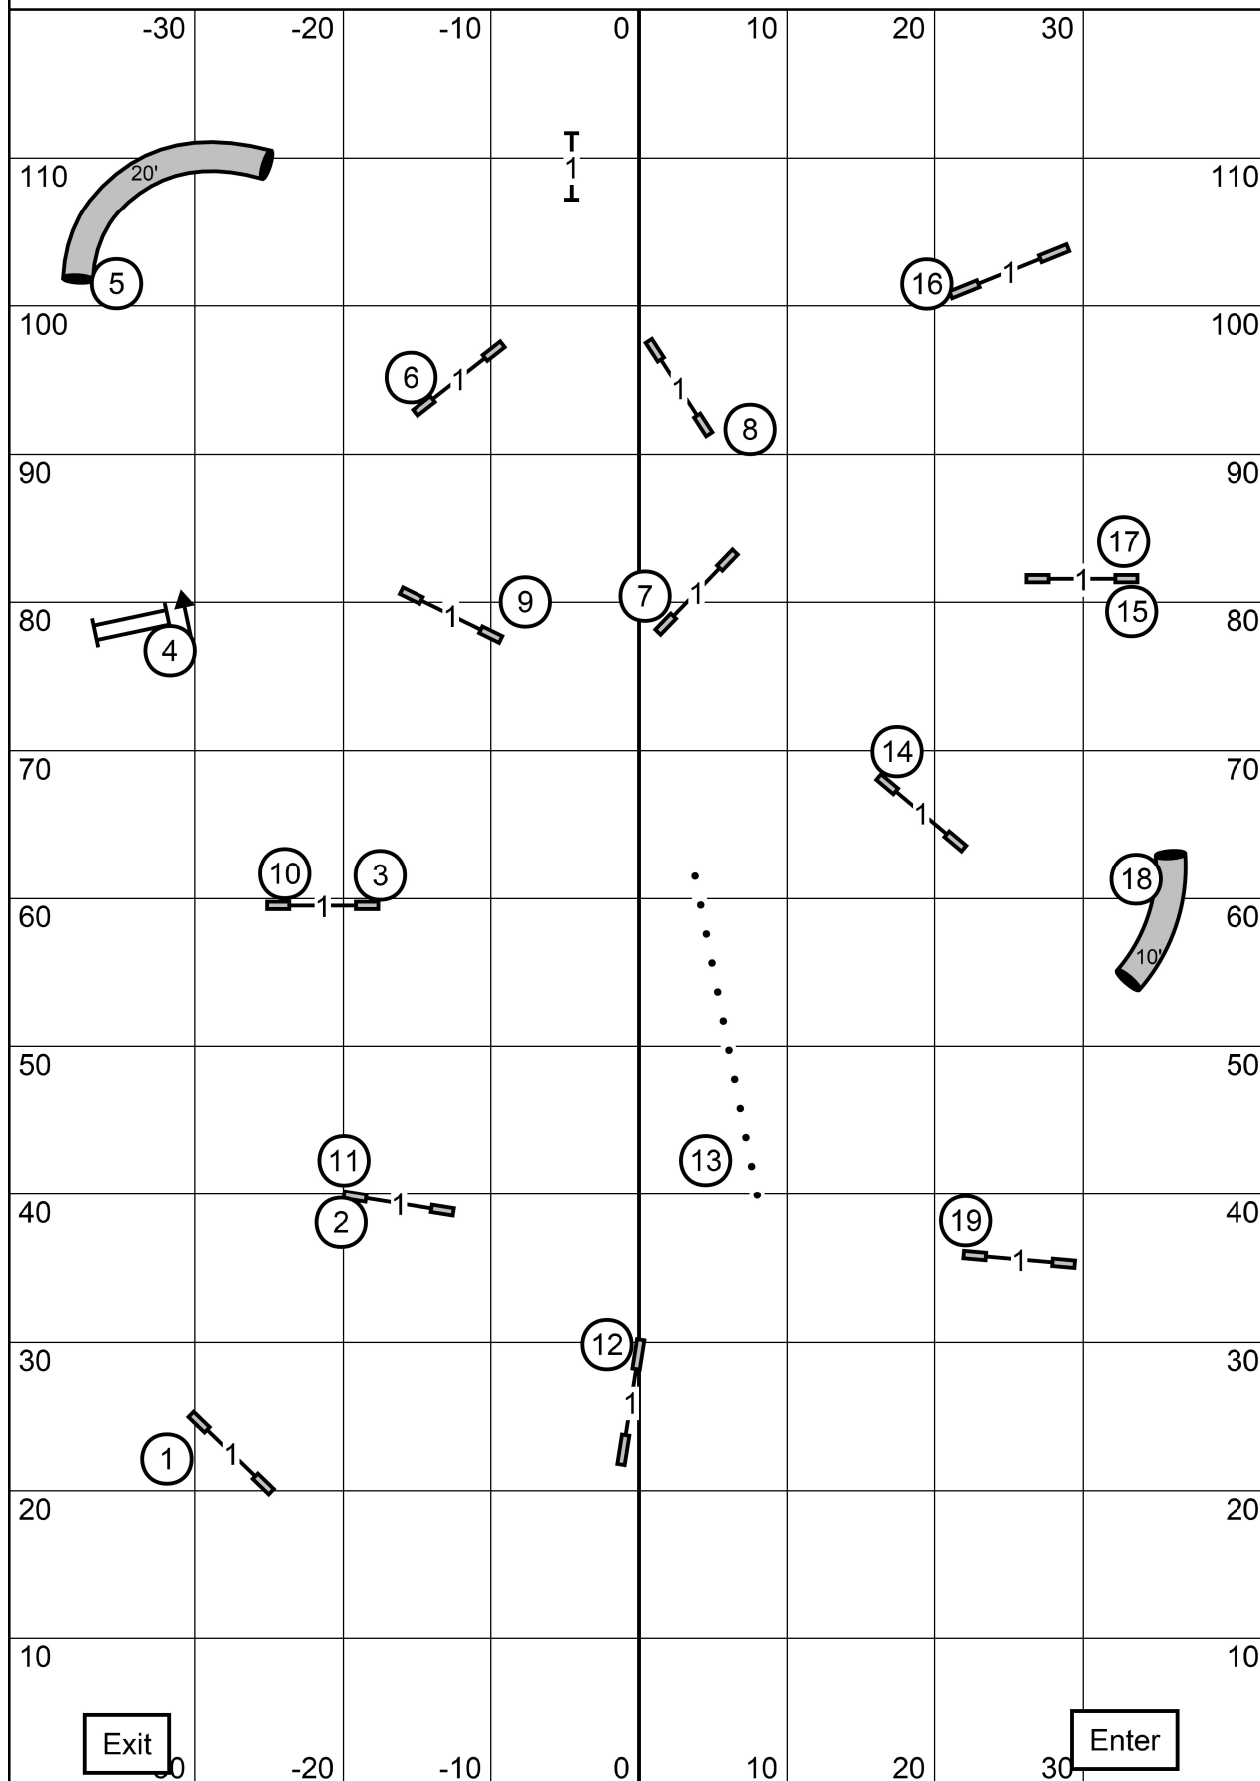

Southern Adirondack Agilty Club
Premier & P JWW
Judge: Pamea Sturtz

Saturday 1/11/25
Indoors on Mats
Dog's Time _____