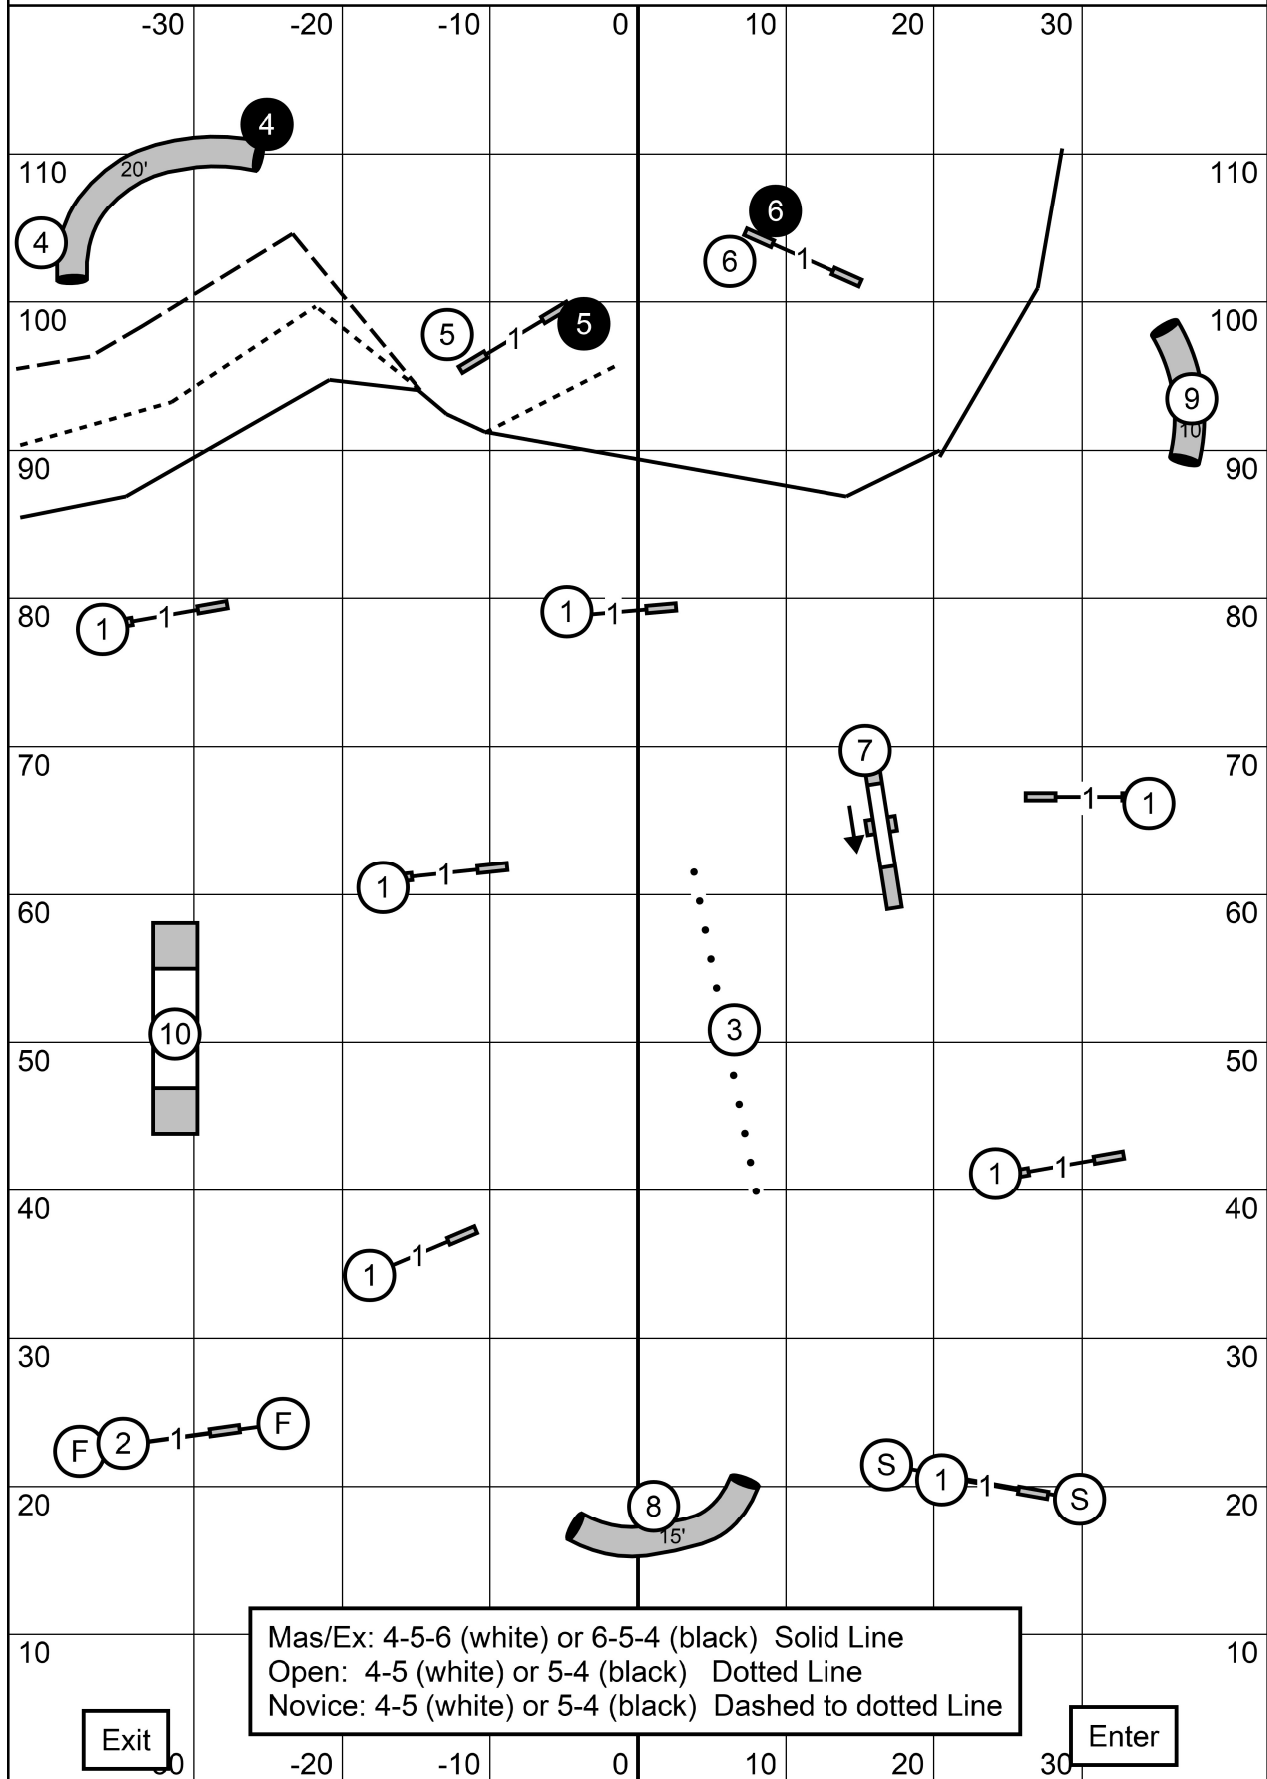

Southern Adirondack Agilty Club
 All Levels FAST
 Judge: Pamea Sturtz

Saturday 1/11/25
 Indoors on Mats

Mas/Ex: 4-5-6 (white) or 6-5-4 (black) Solid Line
 Open: 4-5 (white) or 5-4 (black) Dotted Line
 Novice: 4-5 (white) or 5-4 (black) Dashed to dotted Line

Southern Adirondack Agilty Club
Master/Excellent & P Standard
Judge: Pamea Sturtz

Saturday 1/11/25
Indoors on Mats
Score _____

Yardage _____
SCT _____
Dog's Time _____

Southern Adirondack Agilty Club
Open & P Standard
Judge: Pamea Sturtz