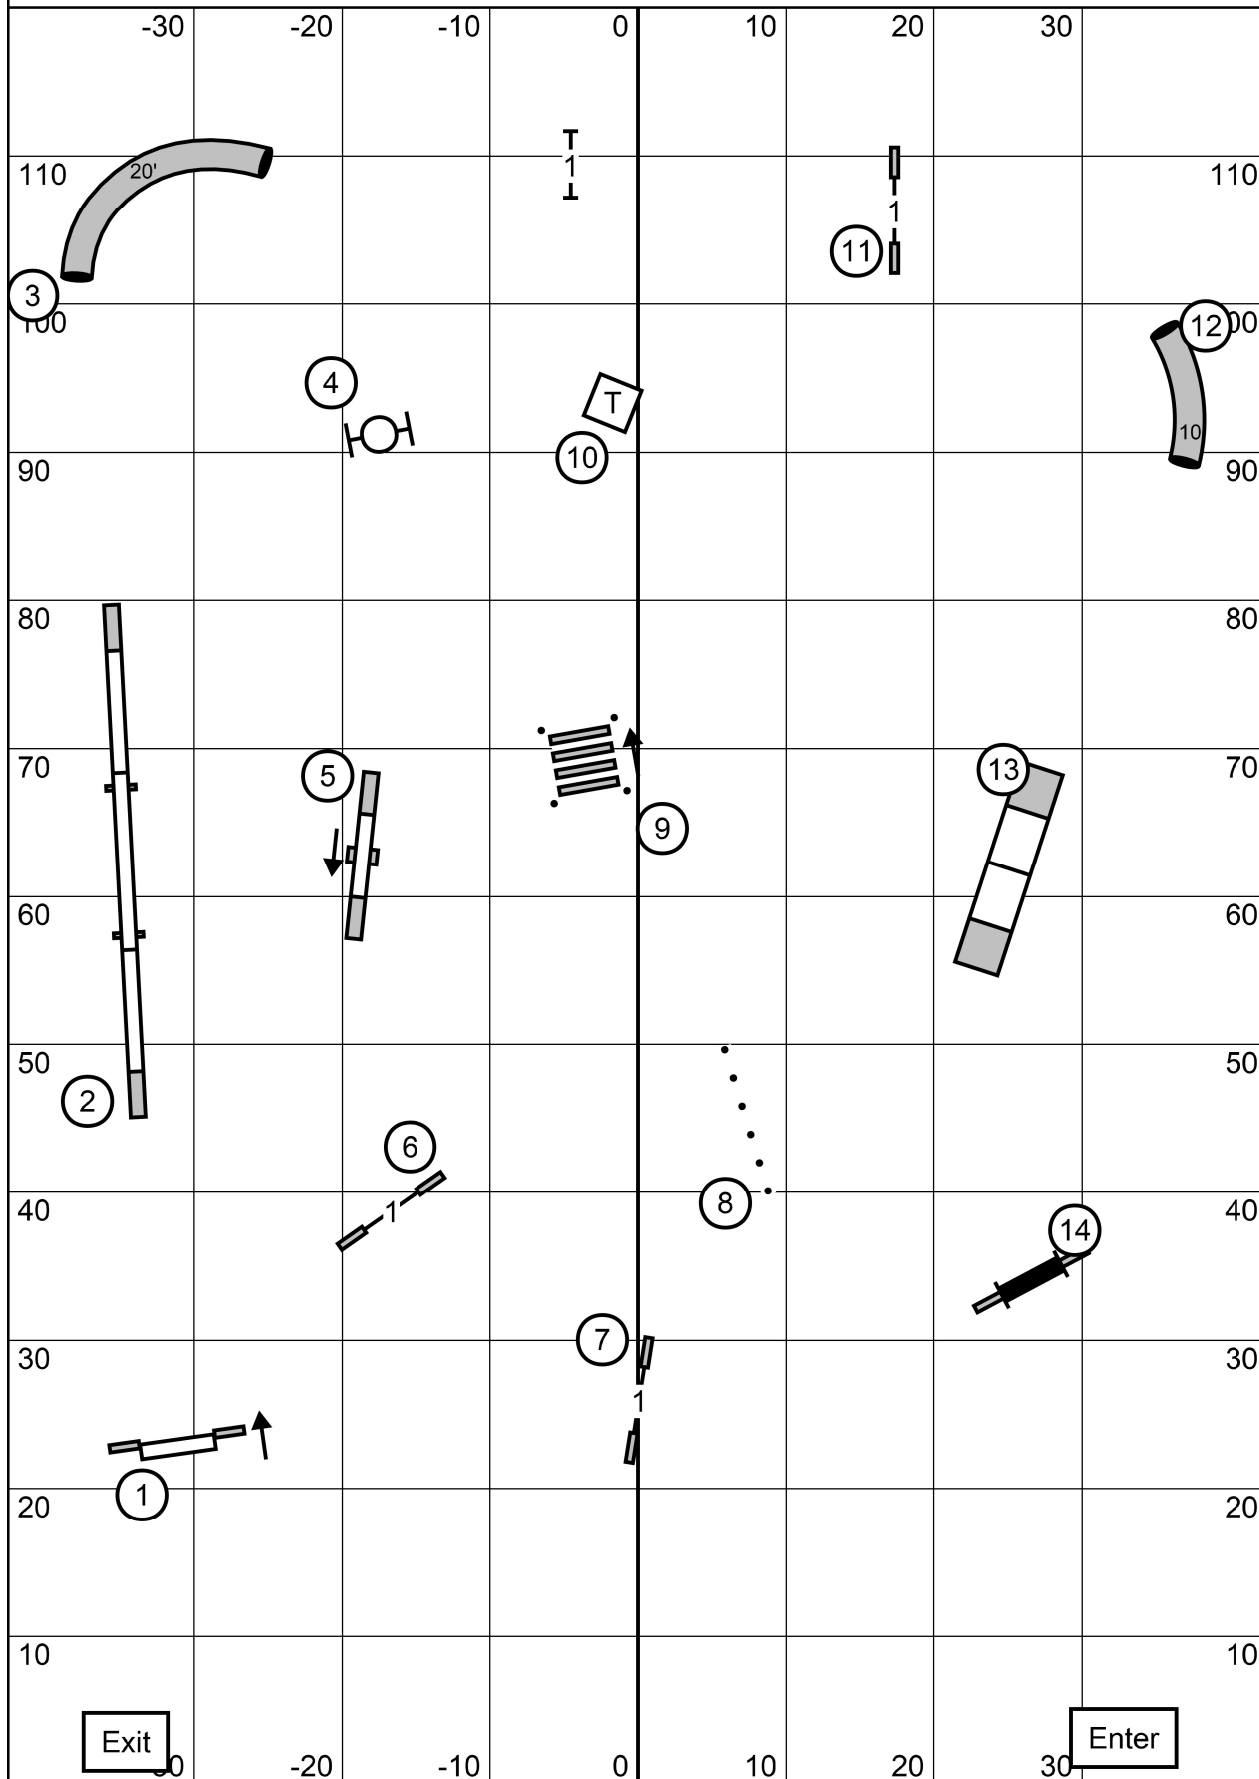

Southern Adirondack Agilty Club
Novice A, B & P Standard
Judge: Pamea Sturtz

Saturday 1/11/25
Indoors on Mats
Score _____

Yardage _____
SCT _____
Dog's Time _____