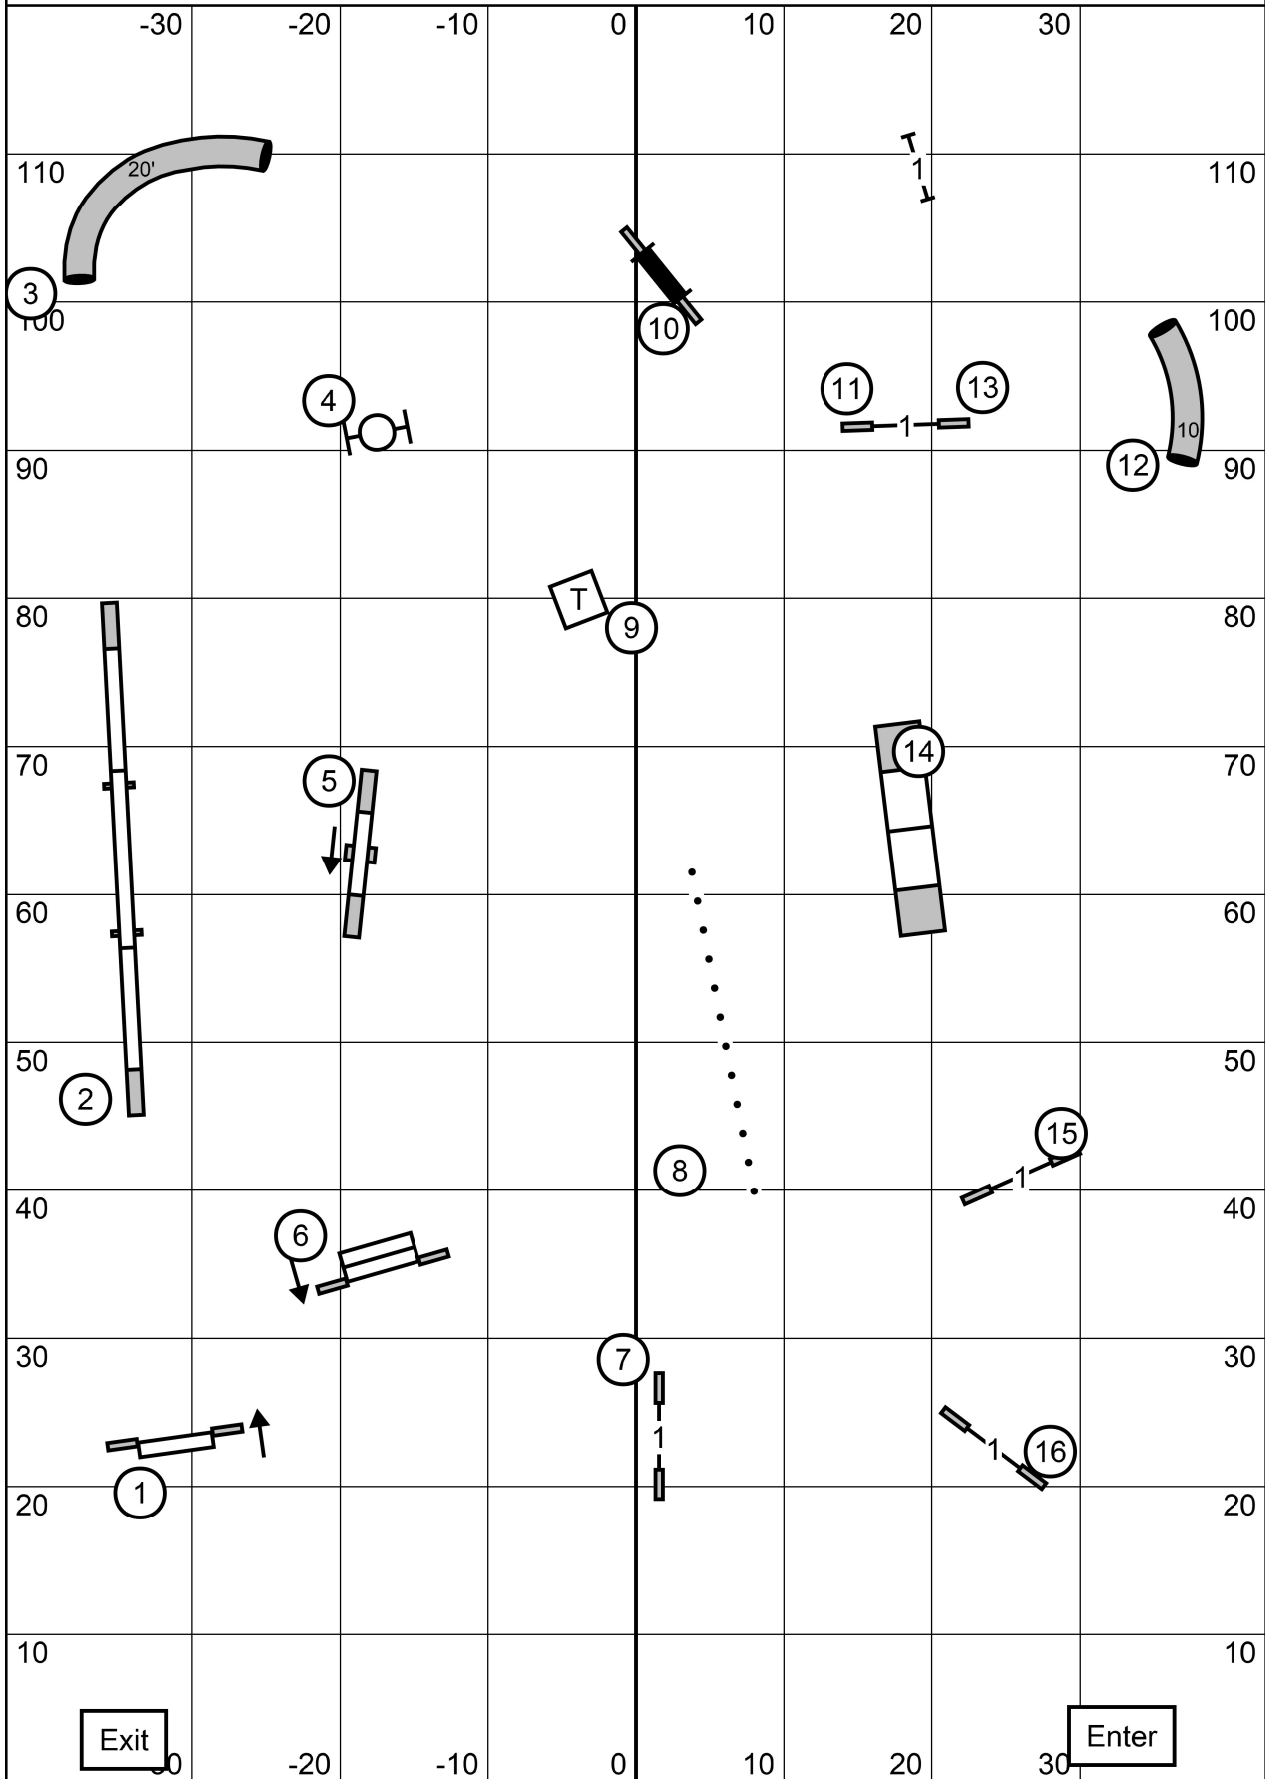

Southern Adirondack Agilty Club
Open & P Standard
Judge: Pamea Sturtz

Saturday 1/11/25
Indoors on Mats
Score _____

Yardage _____
SCT _____
Dog's Time _____