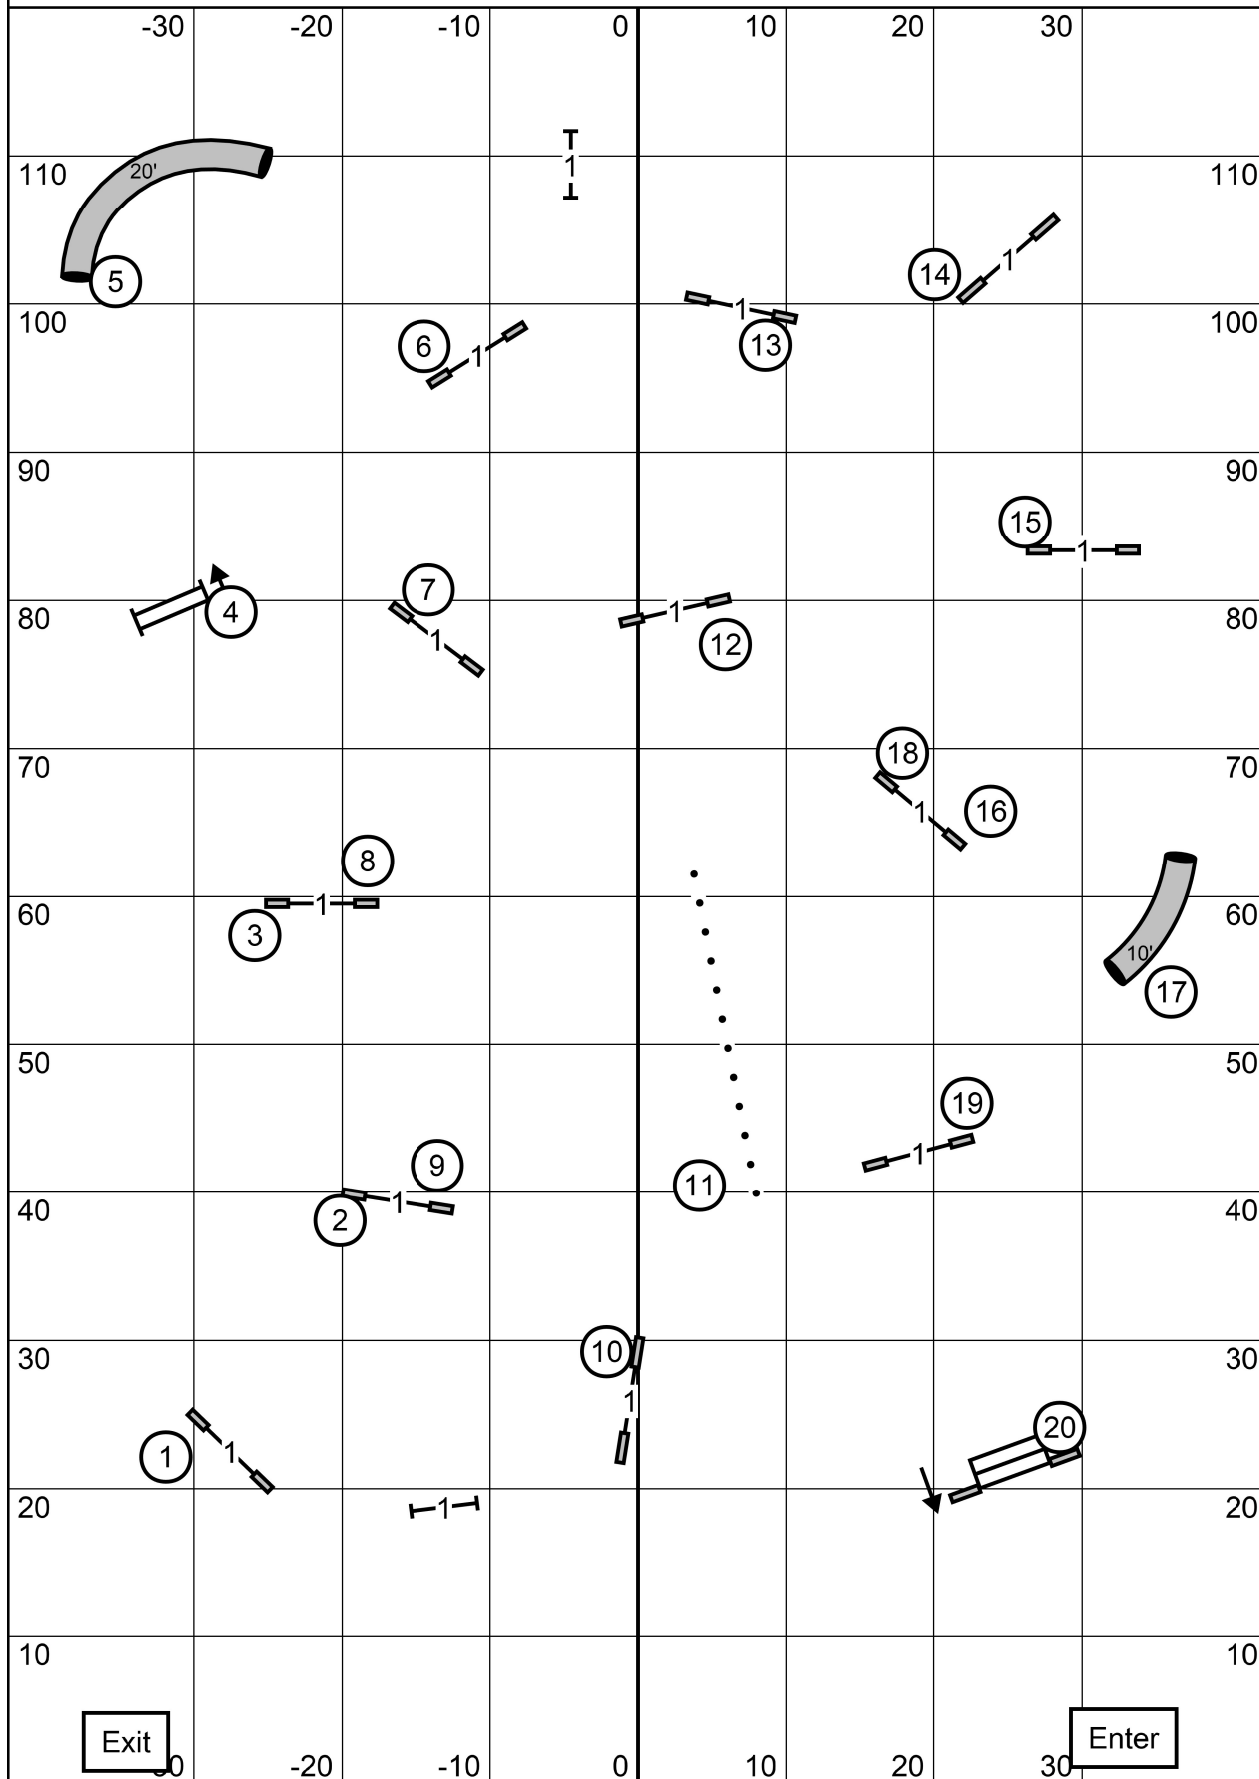

Southern Adirondack Agilty Club
 All Levels FAST
 Judge: Pamea Sturtz

Saturday 1/11/25
 Indoors on Mats

Mas/Ex: 4-5-6 (white) or 6-5-4 (black) Solid Line
 Open: 4-5 (white) or 5-4 (black) Dotted Line
 Novice: 4-5 (white) or 5-4 (black) Dashed to dotted Line

Yardage _____
 SCT _____
 Dog's Time _____

Southern Adirondack Agilty Club
Premier & P JWW
Judge: Pamea Sturtz

Saturday 1/11/25
Indoors on Mats
Dog's Time _____

Southern Adirondack Agilty Club
Master/Ex & P JWW
Judge: Pamea Sturtz

Saturday 1/11/25
Indoors on Mats
Score _____

Yardage _____
SCT _____
Dog's Time _____

Southern Adirondack Agilty Club
 Open & P JWW
 Judge: Pamea Sturtz

Saturday 1/11/25
 Indoors on Mats
 Score _____

Yardage _____
 SCT _____
 Dog's Time _____