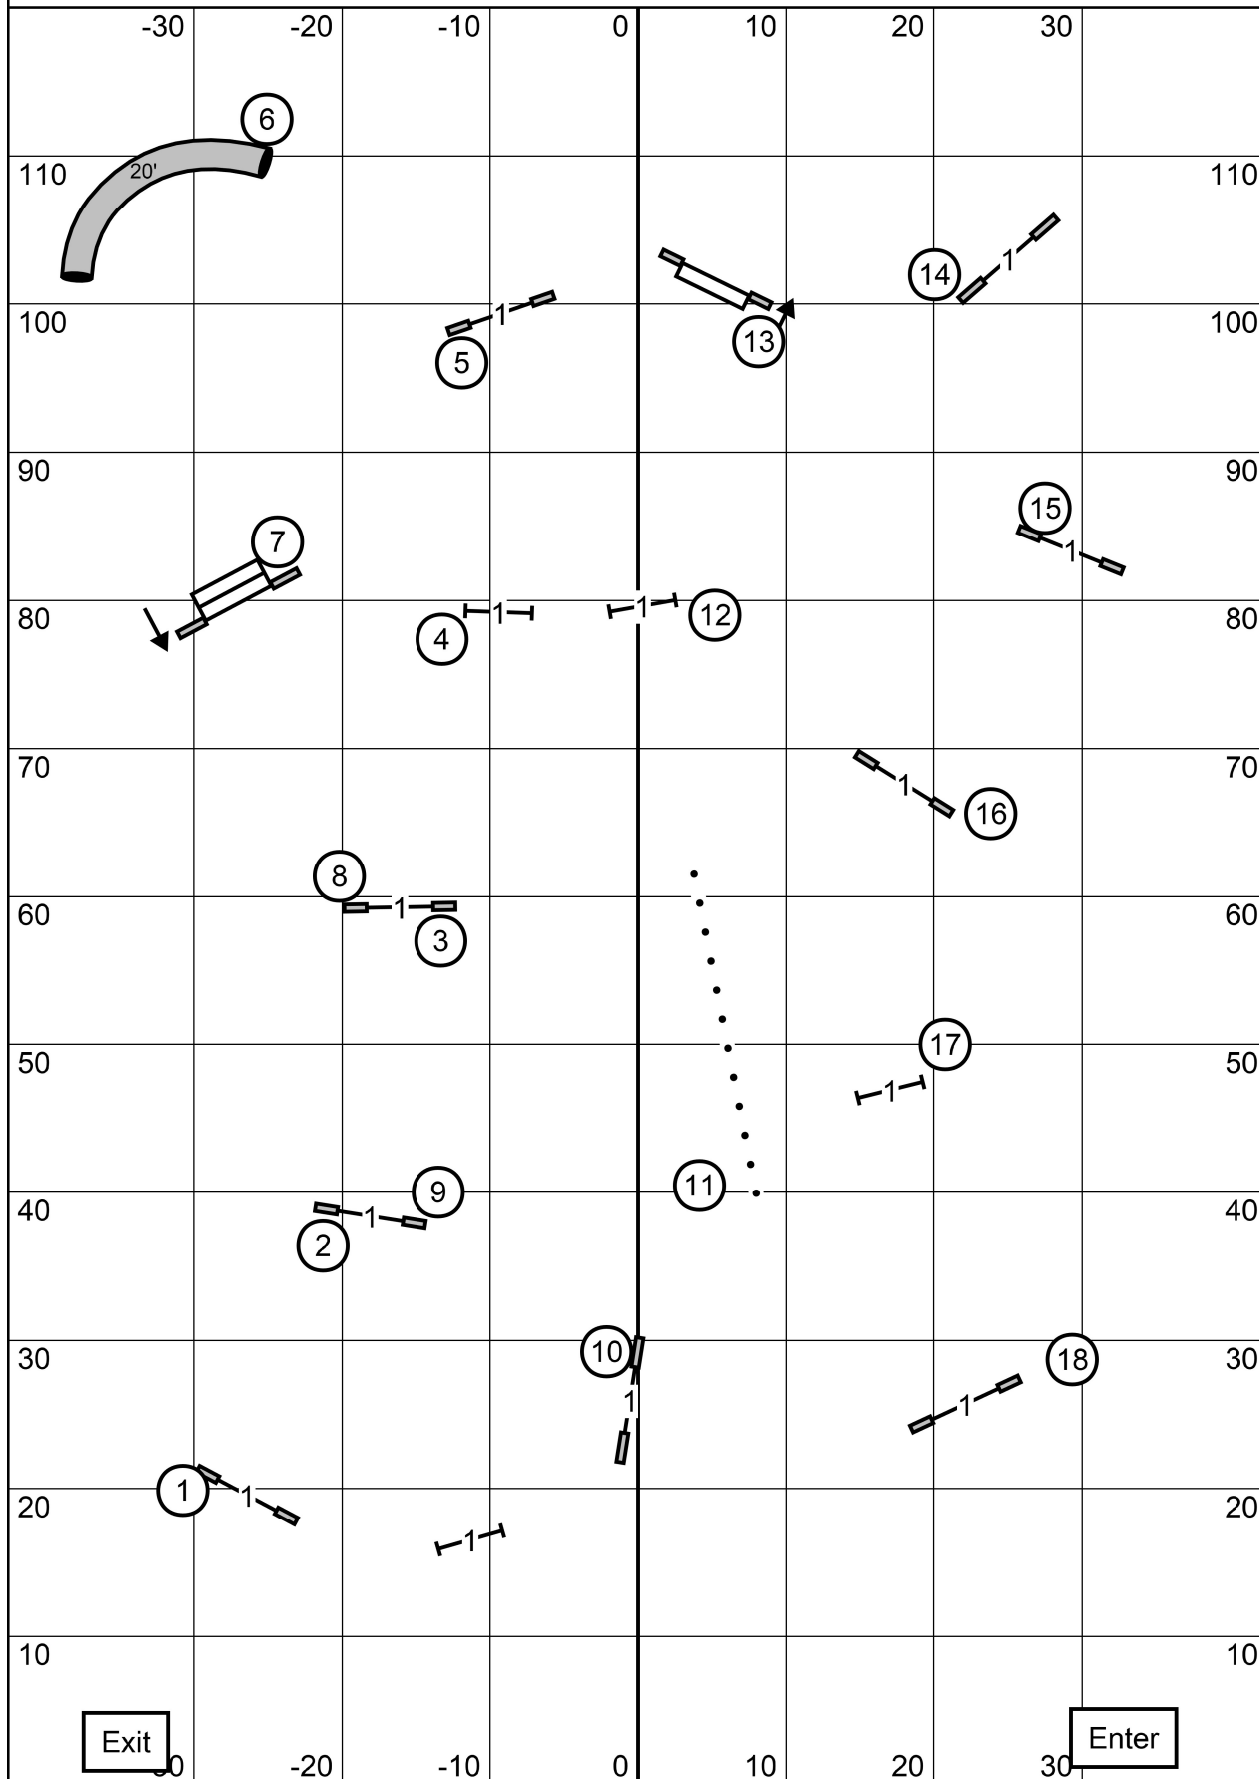

Southern Adirondack Agilty Club
 All Levels FAST
 Judge: Pamea Sturtz

Saturday 1/11/25
 Indoors on Mats

Mas/Ex: 4-5-6 (white) or 6-5-4 (black) Solid Line
 Open: 4-5 (white) or 5-4 (black) Dotted Line
 Novice: 4-5 (white) or 5-4 (black) Dashed to dotted Line

Saturday 1/11/25
Indoors on Mats
Score _____

Yardage _____
SCT _____
Dog's Time _____

Southern Adirondack Agilty Club
 Open & P JWW
 Judge: Pamea Sturtz

Saturday 1/11/25
 Indoors on Mats
 Score _____

Yardage _____
 SCT _____
 Dog's Time _____