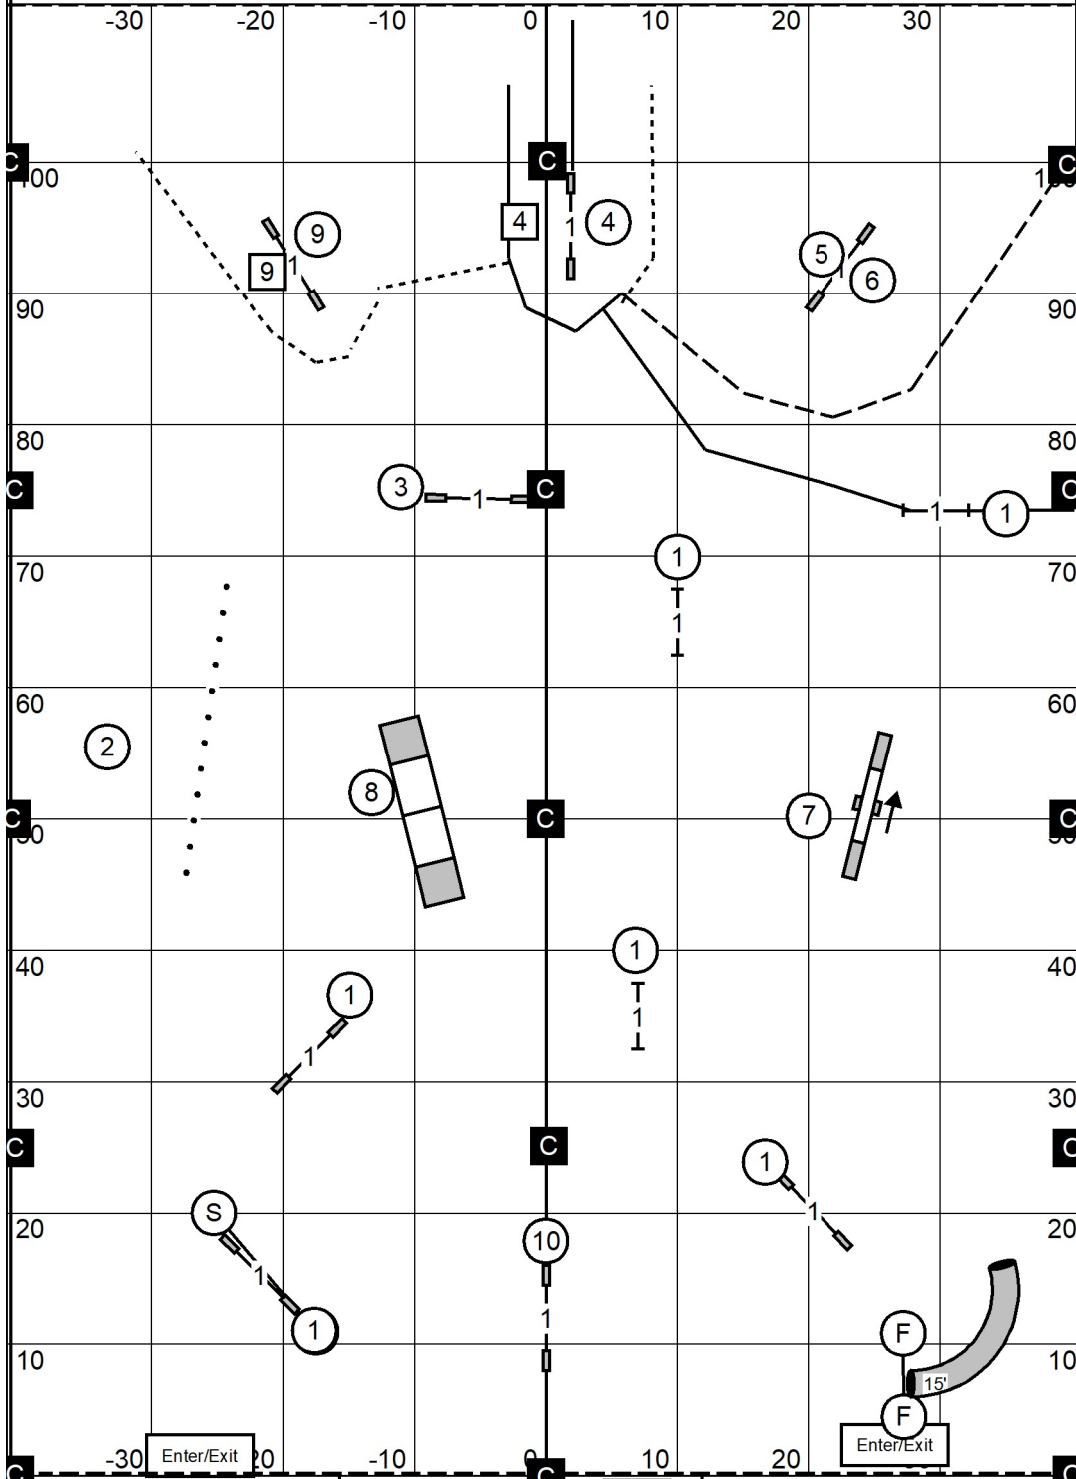

Central NY Shelties Club
 Syracuse Obedience Training Center
 Syracuse, New York
 Friday, Jan 17th, 2025

FAST
 Indoors on Turf
 80 x 110 ft
 Judge: Andrew Mellon

Ex/M (6) (4) (5)
 60 pts (15+20 = 35)
 need 25 addit.

 T/S
 Open (6) (4) (5)
 55 pts. (15+20 = 35)
 need 20 addit.

 Nov (4) (9) or (9) (4)
 50 pts. need 17 addit.
 (13+20 = 33)

Central NY Shelties Club
Syracuse Obedience Training Center
Syracuse, New York
Friday, Jan 17th, 2025

Excellent/Master JWW
Indoors on Turf
80 x 110 ft
Judge: Andrew Mellon

Central NY Shelties Club
Syracuse Obedience Training Center
Syracuse, New York
Friday, Jan 17th, 2025

Premier JWW
Indoors on Turf
80 x 110 ft
Judge: Andrew Mellon

FAST#2
 Indoors on Turf
 80 x 110 ft
 Judge: Andrew Mellon

Ex/M (7) (3) (5)
 60 pts (15+20 = 35)
 need 25 addit.

Open (7) (3) (5)
 55 pts. (15+20 = 35)
 need 20 addit.

Nov (7) (3)
 50 pts. need 20 addit.
 (10+20 = 30)