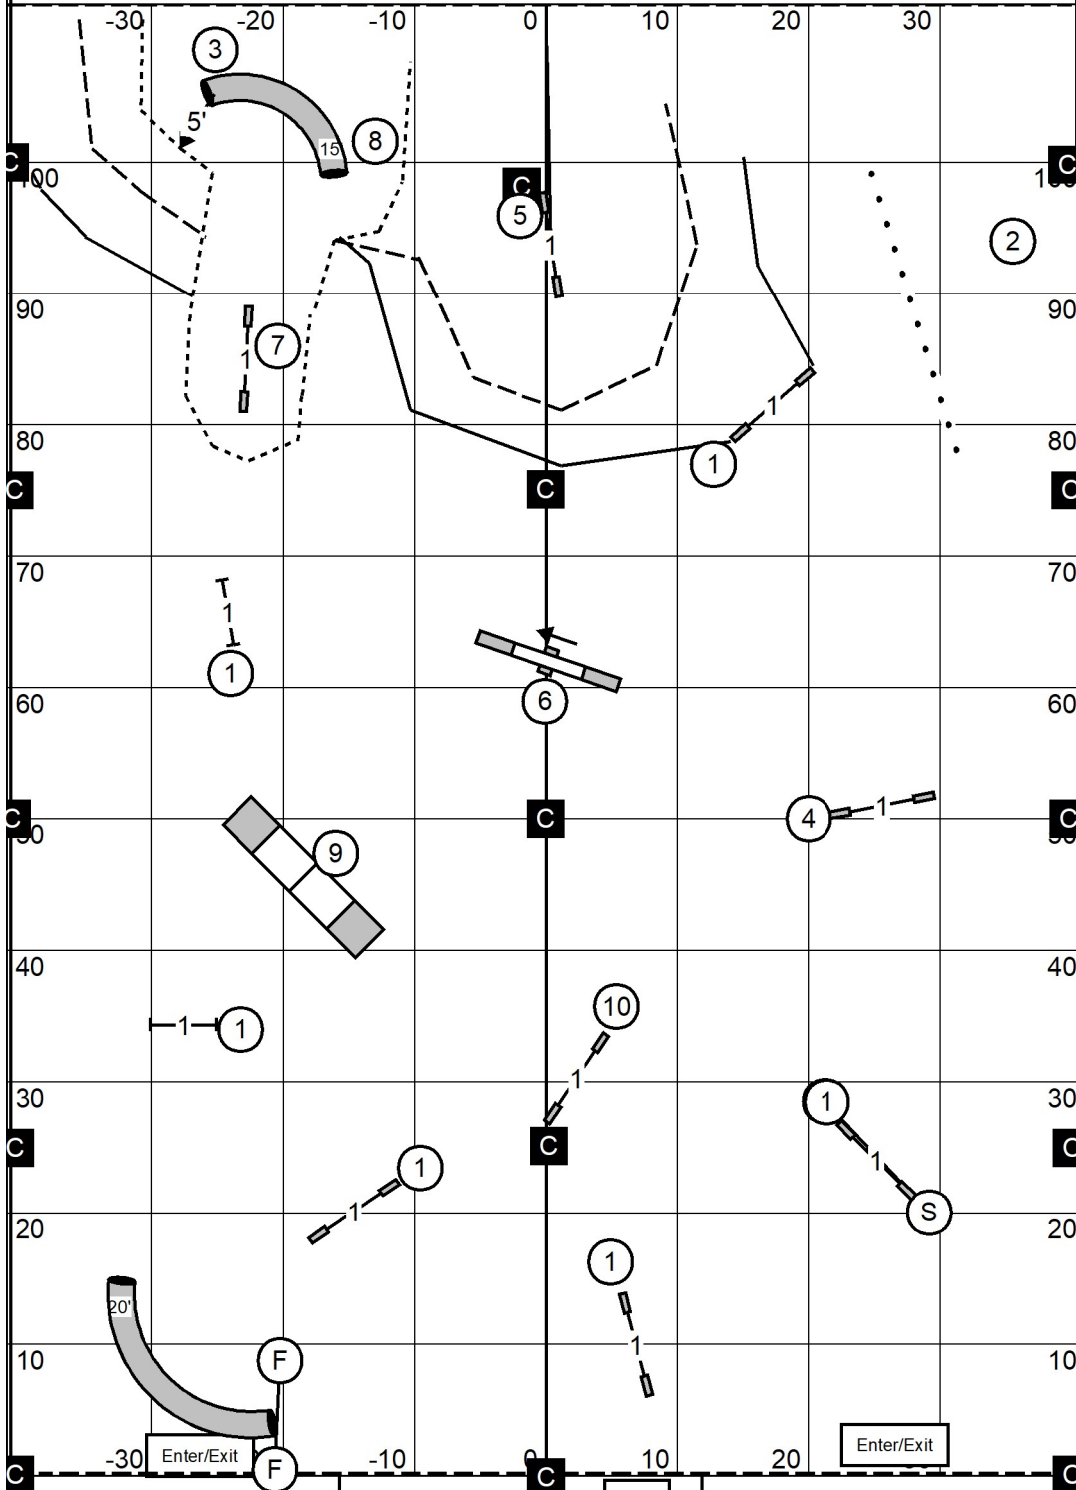

 T/S
 Open (6) (4) (5)
 55 pts. (15+20 = 35)
 need 20 addit.

 Nov (4) (9) or (9) (4)
 50 pts. need 17 addit.
 (13+20 = 33)

Central NY Shelties Club
Syracuse Obedience Training Center
Syracuse, New York
Friday, Jan 17th, 2025

Excellent/Master JWW
Indoors on Turf
80 x 110 ft
Judge: Andrew Mellon

Central NY Shelties Club
Syracuse Obedience Training Center
Syracuse, New York
Friday, Jan 17th, 2025

Premier JWW
Indoors on Turf
80 x 110 ft
Judge: Andrew Mellon

FAST#2
 Indoors on Turf
 80 x 110 ft
 Judge: Andrew Mellon

Ex/M (7) (3) (5)
 60 pts (15+20 = 35)
 need 25 addit.

Open (7) (3) (5)
 55 pts. (15+20 = 35)
 need 20 addit.

Nov (7) (3)
 50 pts. need 20 addit.
 (10+20 = 30)