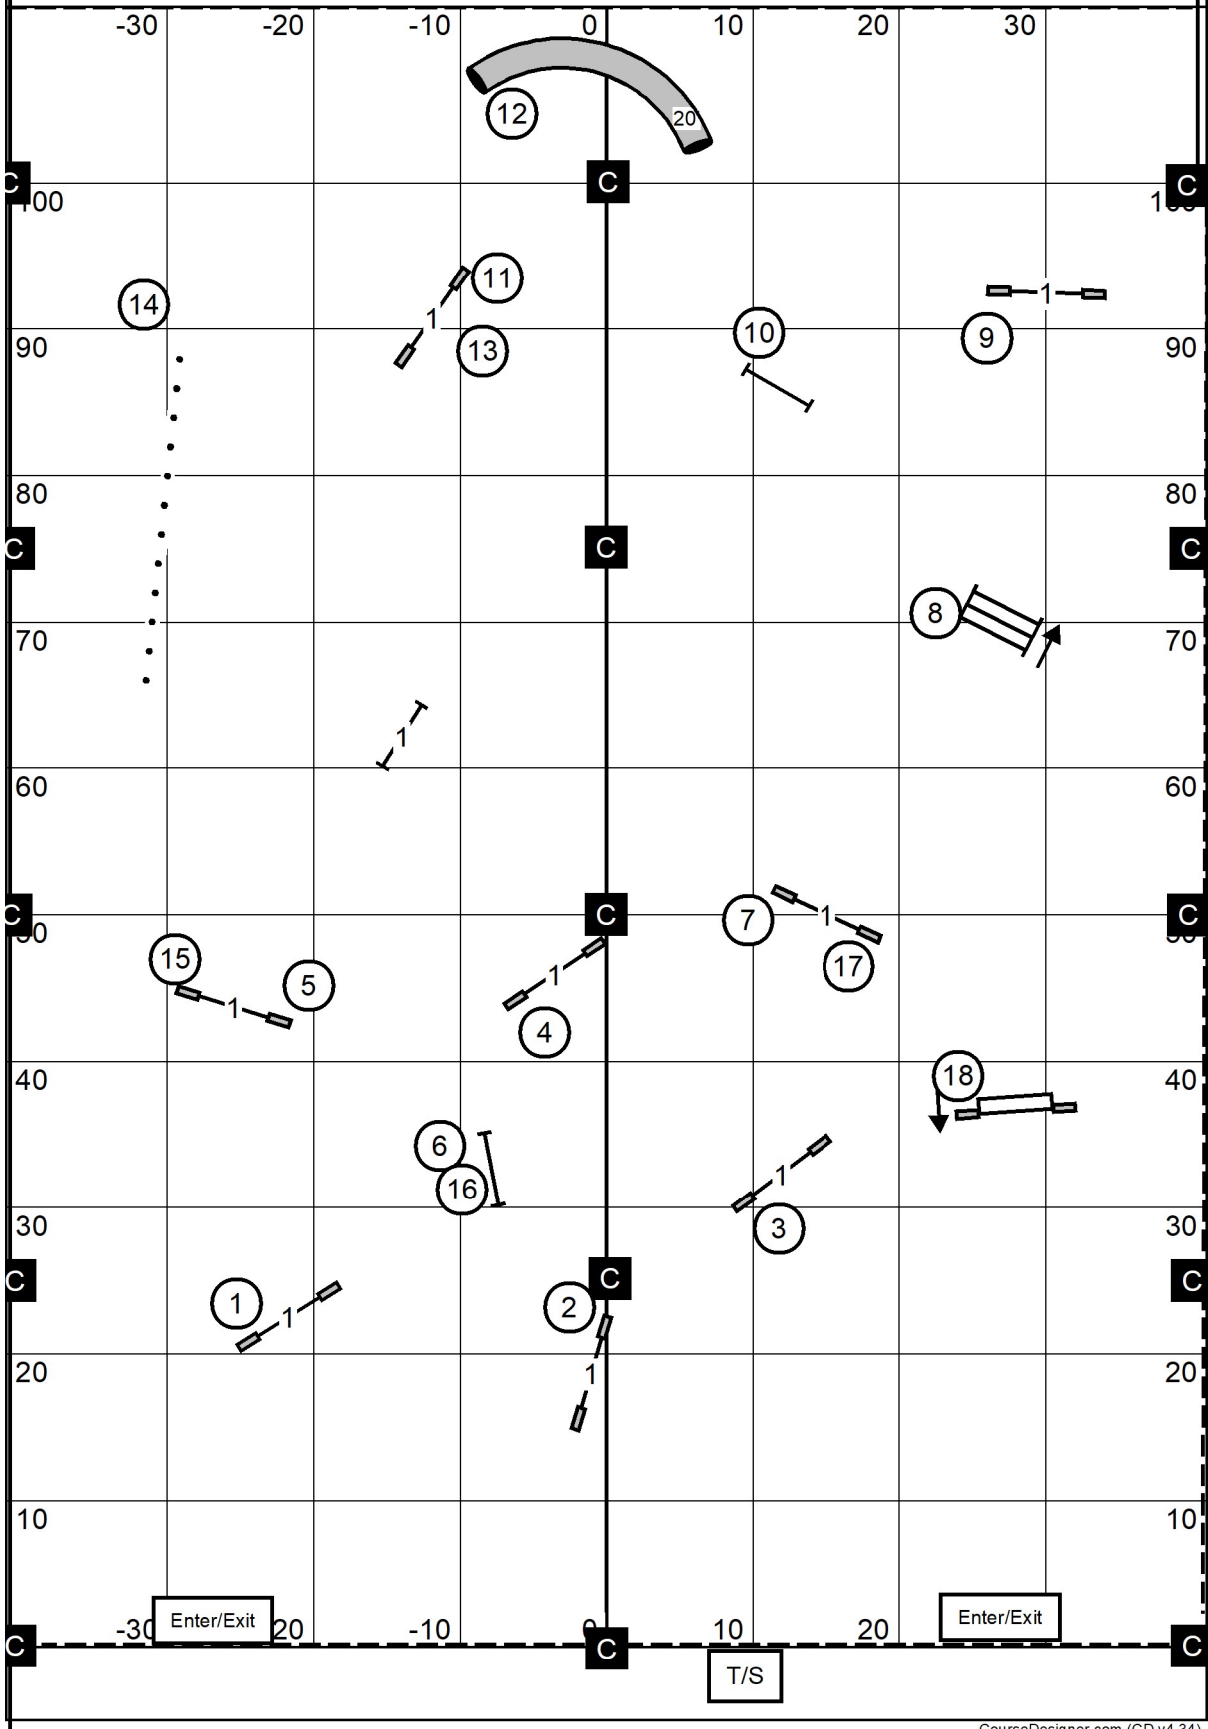

Central NY Shelties Club
 Syracuse Obedience Training Center
 Syracuse, New York
 Friday, Jan 17th, 2025

FAST
 Indoors on Turf
 80 x 110 ft
 Judge: Andrew Mellon

Ex/M (6) (4) (5)
 60 pts (15+20 = 35)
 need 25 addit.

 T/S
 Open (6) (4) (5)
 55 pts. (15+20 = 35)
 need 20 addit.

 Nov (4) (9) or (9) (4)
 50 pts. need 17 addit.
 (13+20 = 33)

Central NY Shelties Club
Syracuse Obedience Training Center
Syracuse, New York
Friday, Jan 17th, 2025

Excellent/Master JWW
Indoors on Turf
80 x 110 ft
Judge: Andrew Mellon

Central NY Shelties Club
Syracuse Obedience Training Center
Syracuse, New York
Friday, Jan 17th, 2025

Premier JWW
Indoors on Turf
80 x 110 ft
Judge: Andrew Mellon

FAST#2
 Indoors on Turf
 80 x 110 ft
 Judge: Andrew Mellon

Ex/M (7) (3) (5)
 60 pts (15+20 = 35)
 need 25 addit.

Open (7) (3) (5)
 55 pts. (15+20 = 35)
 need 20 addit.

Nov (7) (3)
 50 pts. need 20 addit.
 (10+20 = 30)