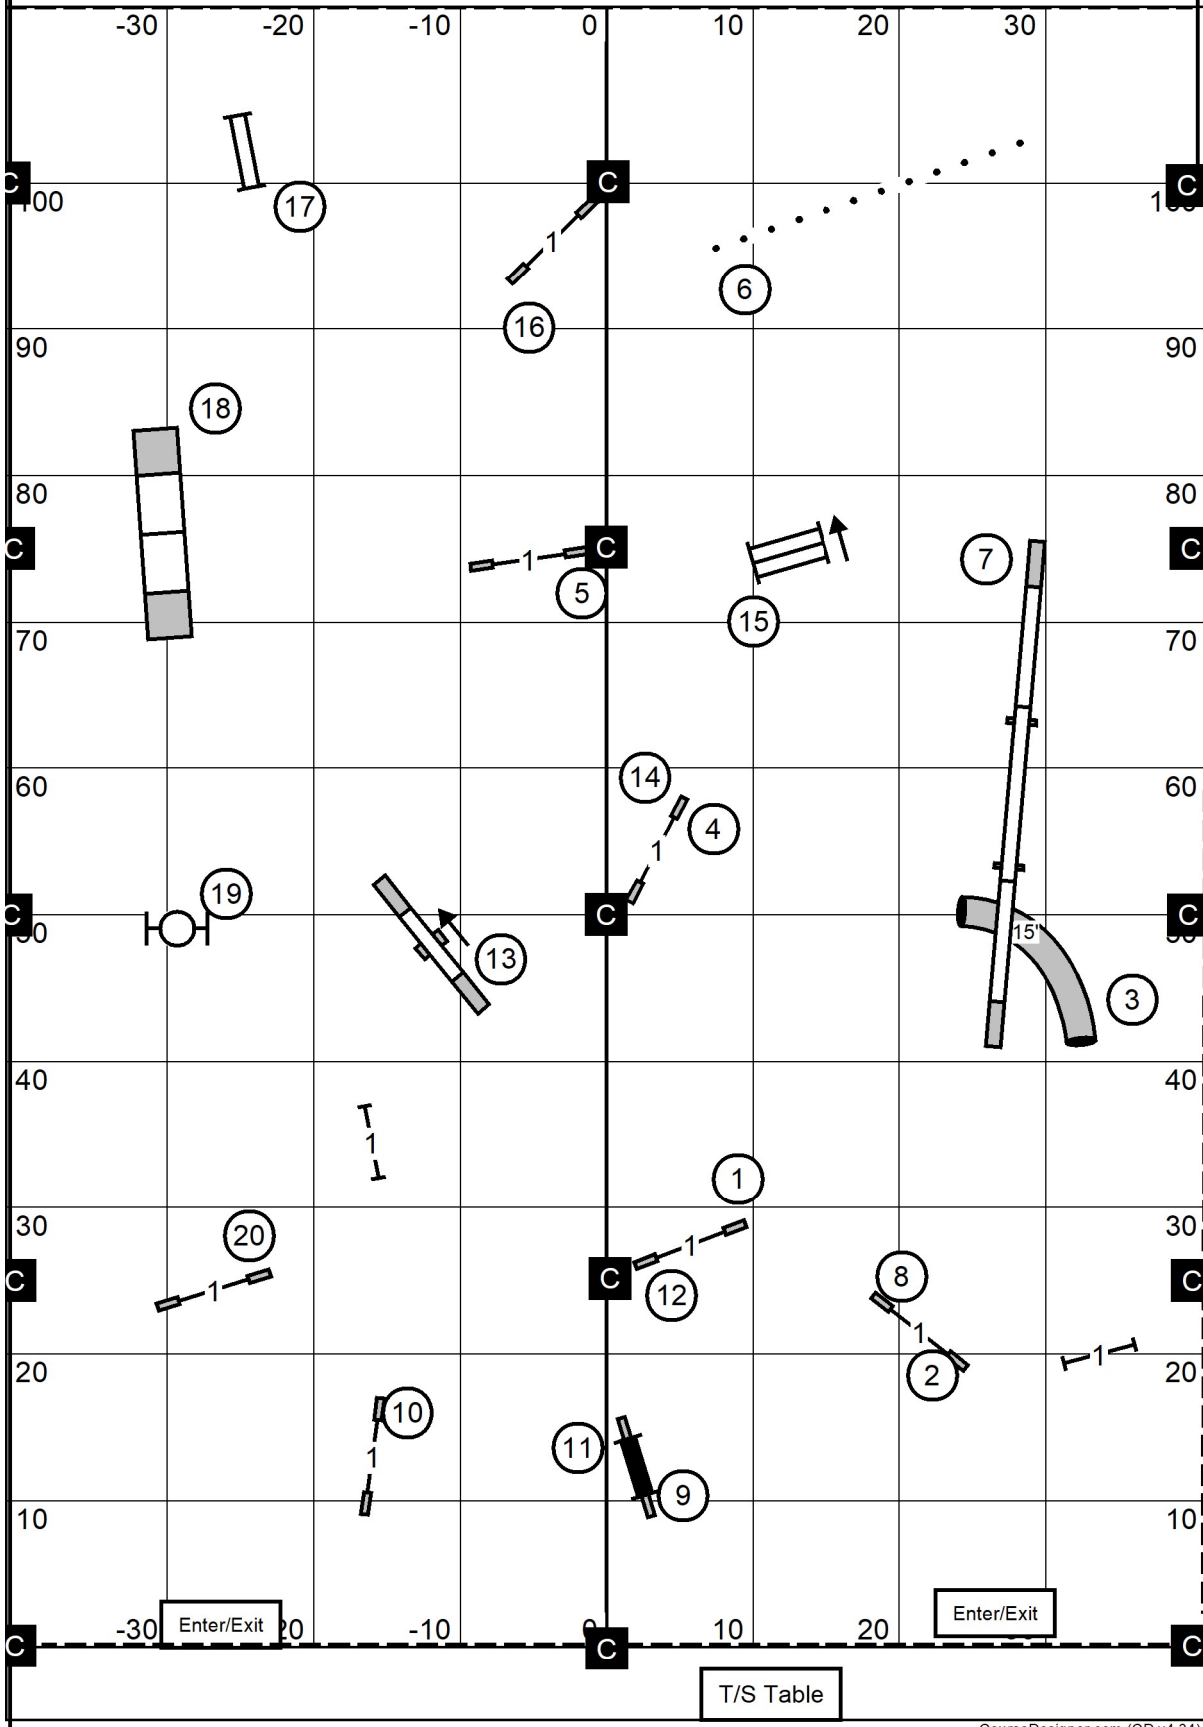

Central NY Shelties Club
Syracuse Obedience Training Center
Syracuse, New York
Friday, Jan 17th, 2025

Excellent/Master Std
Indoors on Turf
80 x 110 ft
Judge: Andrew Mellon