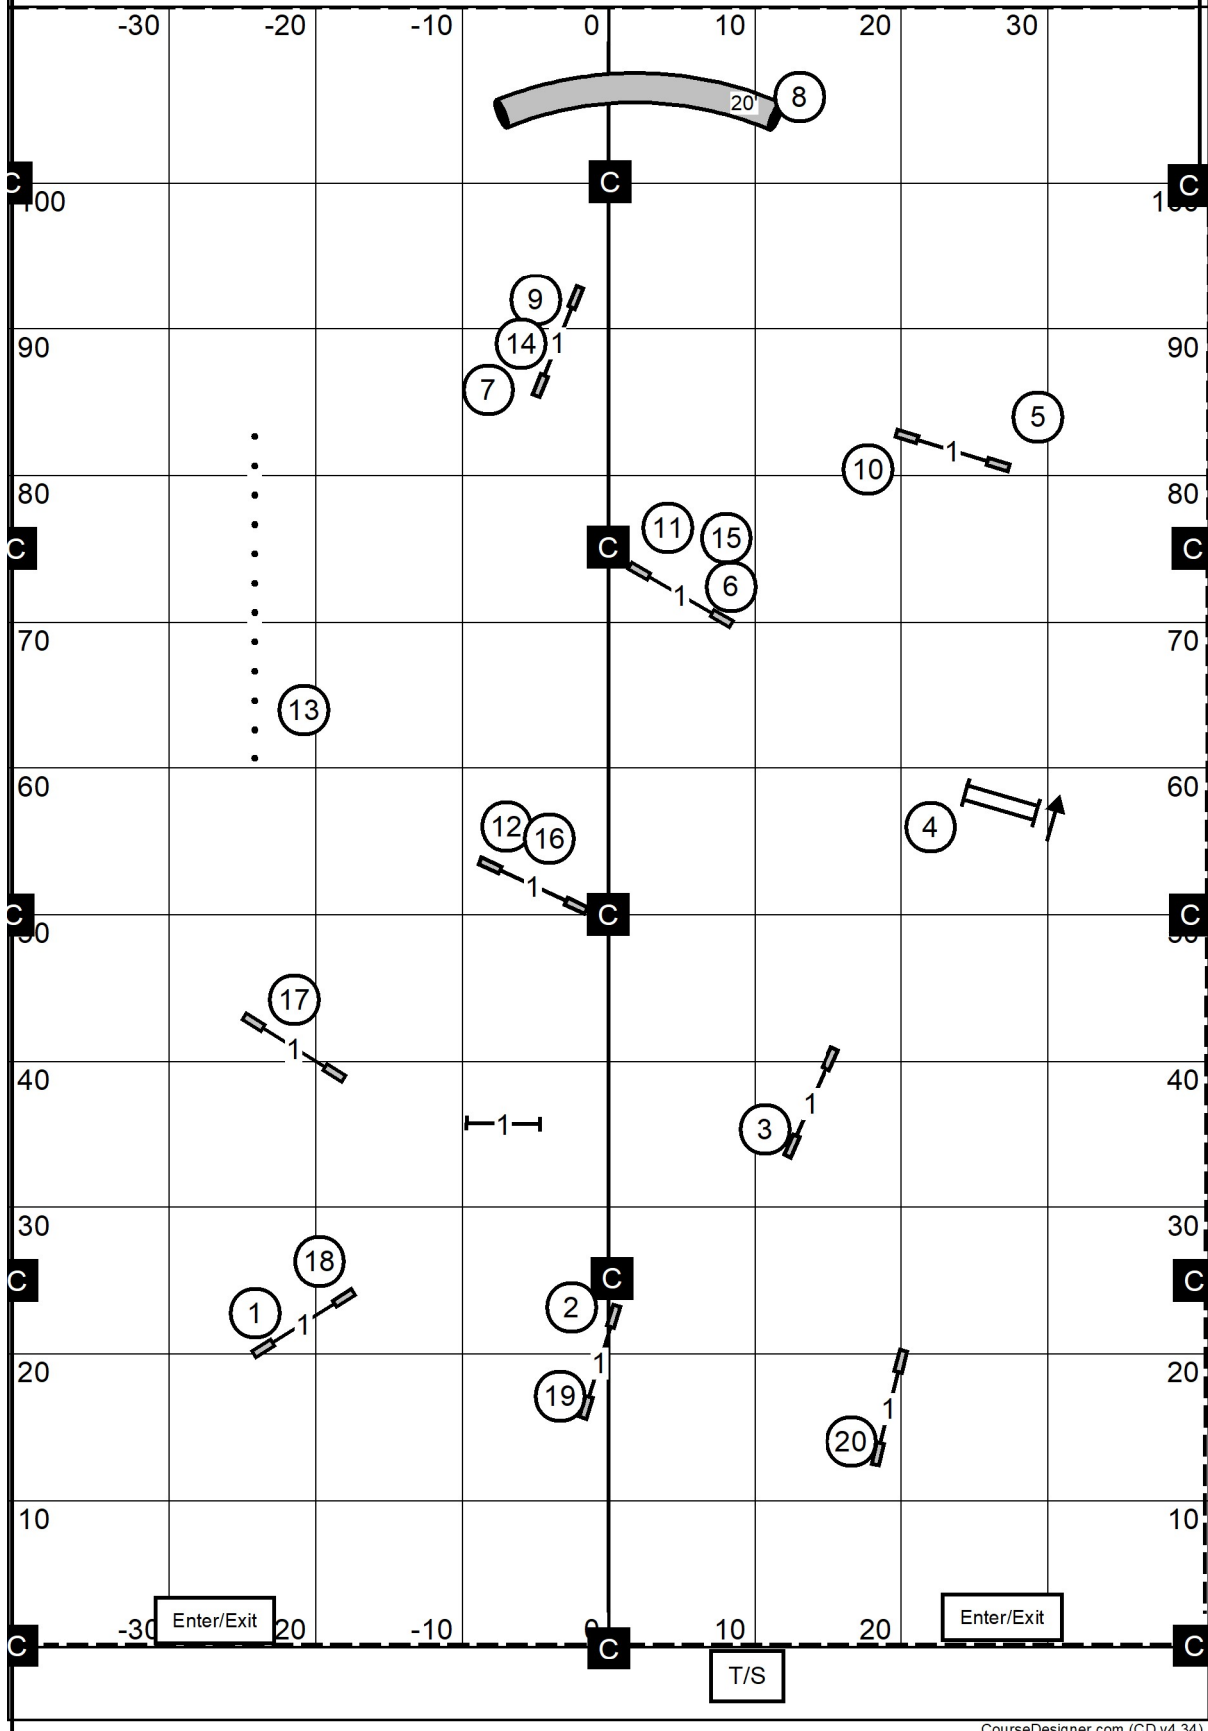

Central NY Shelties Club
 Syracuse Obedience Training Center
 Syracuse, New York
 Friday, Jan 17th, 2025

FAST
 Indoors on Turf
 80 x 110 ft
 Judge: Andrew Mellon

Ex/M (6) (4) (5)
 60 pts (15+20 = 35)
 need 25 addit.

 T/S
 Open (6) (4) (5)
 55 pts. (15+20 = 35)
 need 20 addit.

 Nov (4) (9) or (9) (4)
 50 pts. need 17 addit.
 (13+20 = 33)

Central NY Shelties Club
Syracuse Obedience Training Center
Syracuse, New York
Friday, Jan 17th, 2025

Excellent/Master JWW
Indoors on Turf
80 x 110 ft
Judge: Andrew Mellon

Central NY Shelties Club
Syracuse Obedience Training Center
Syracuse, New York
Friday, Jan 17th, 2025

Premier JWW
Indoors on Turf
80 x 110 ft
Judge: Andrew Mellon

FAST#2
 Indoors on Turf
 80 x 110 ft
 Judge: Andrew Mellon

Ex/M (7) (3) (5)
 60 pts (15+20 = 35)
 need 25 addit.

Open (7) (3) (5)
 55 pts. (15+20 = 35)
 need 20 addit.

Nov (7) (3)
 50 pts. need 20 addit.
 (10+20 = 30)