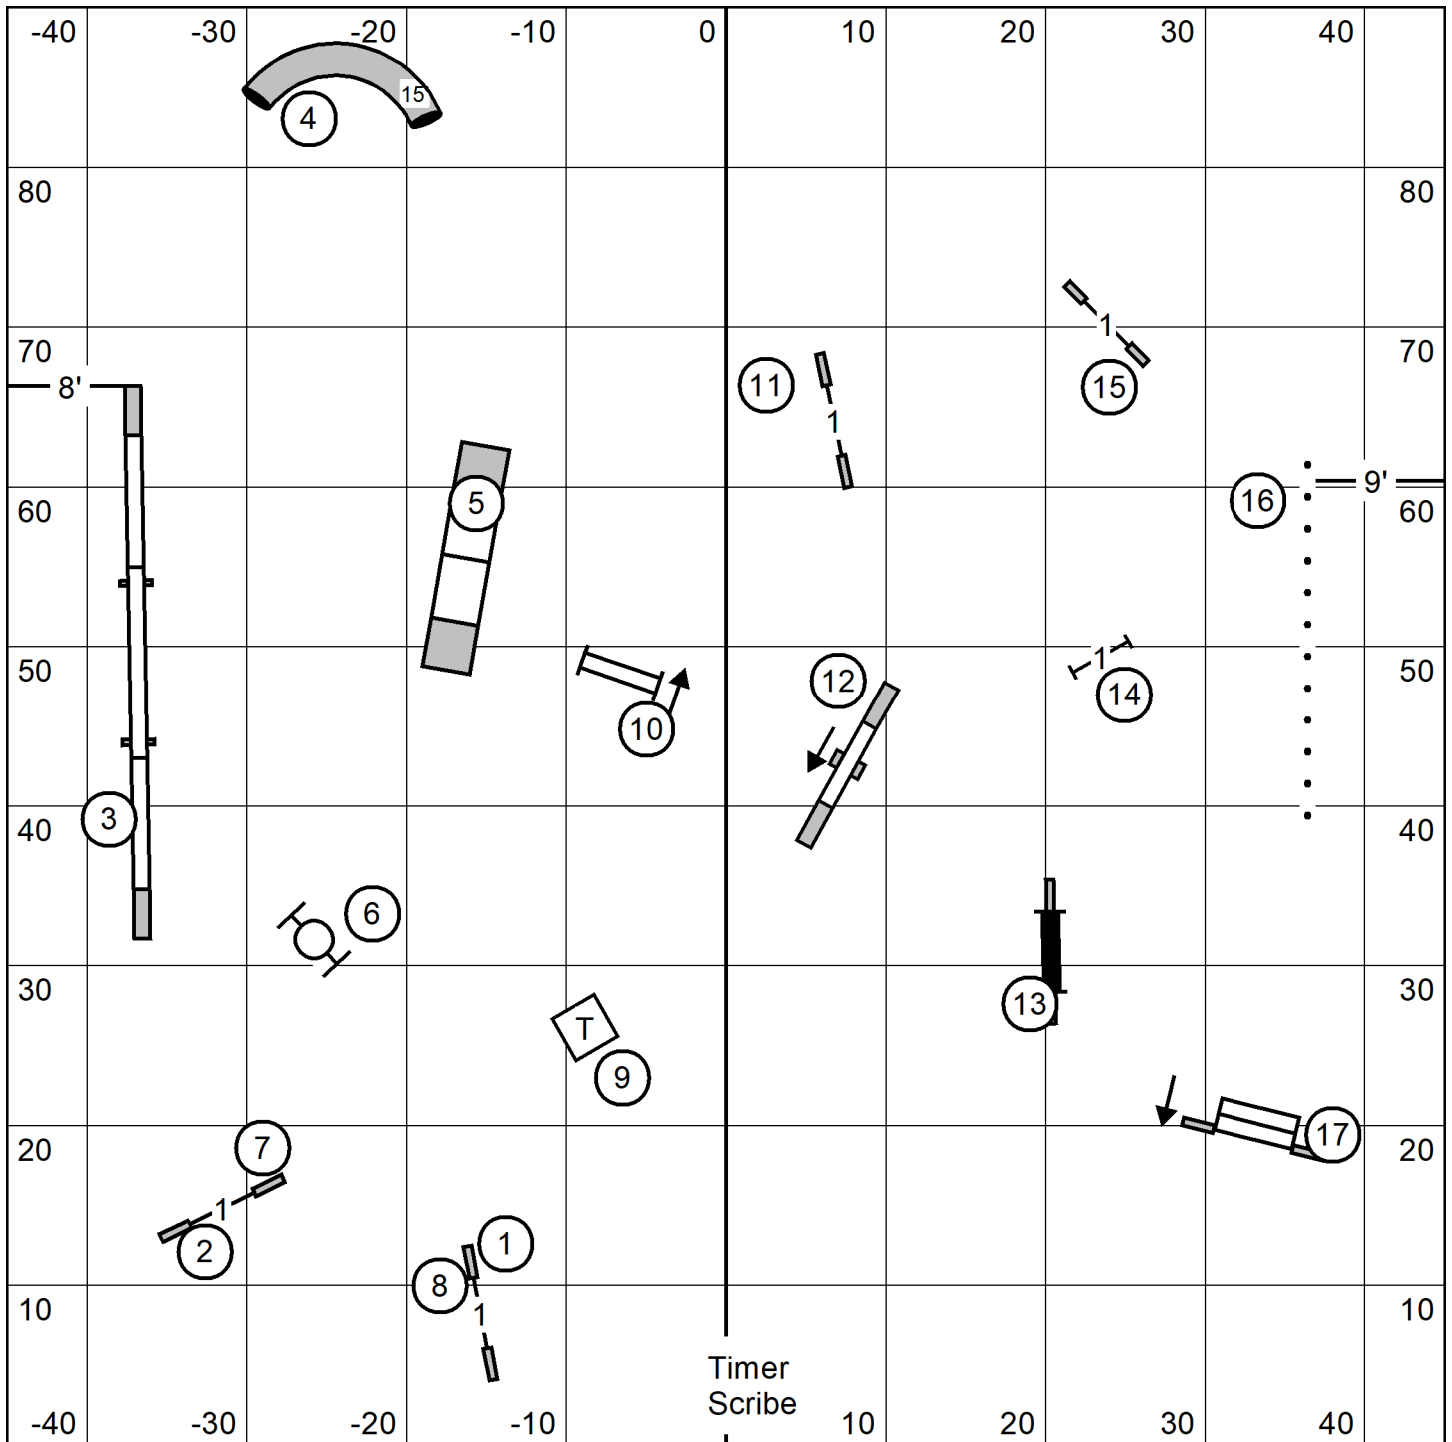

Sleeping Giant Agility Club

Paws "N Effect, Hamden, CT

Indoors - Turf - 90 x 90

Saturday January 25, 2025

Lavonda L Herring

Open Standard