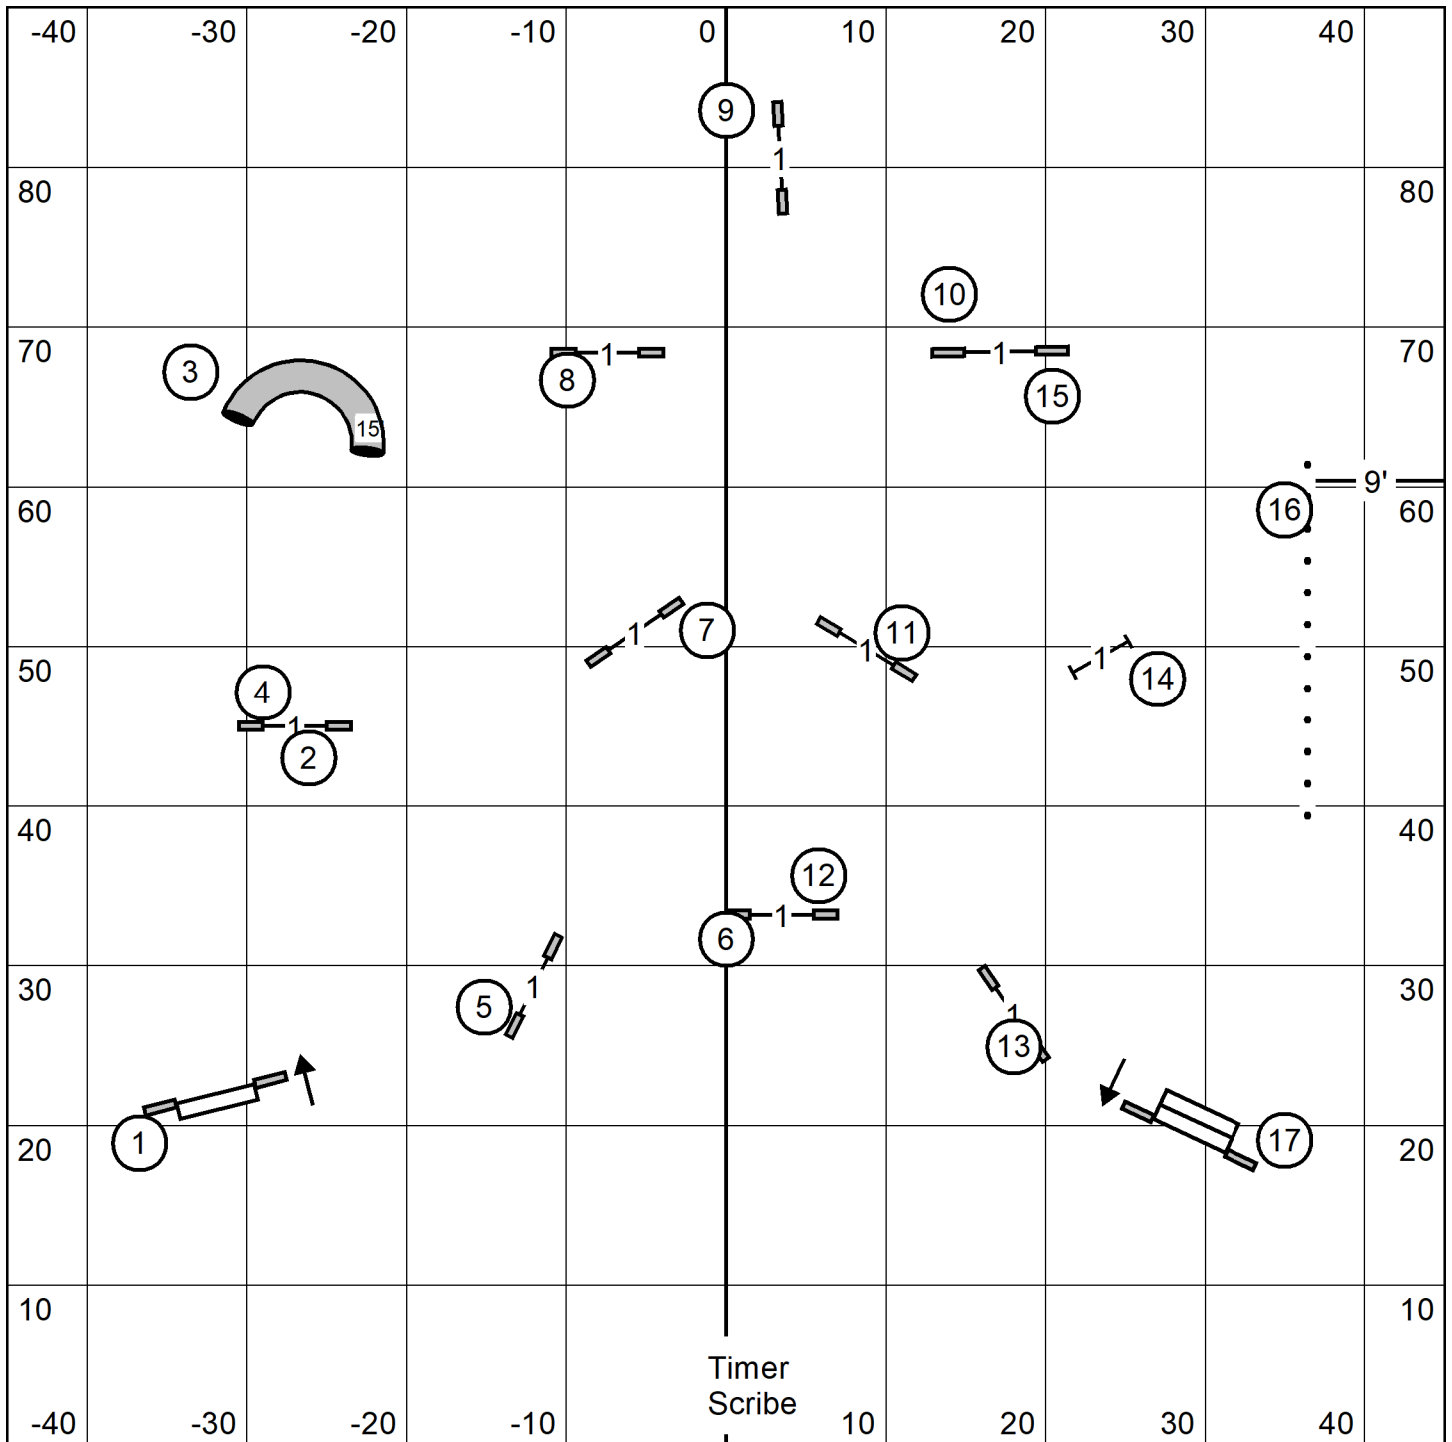

Sleeping Giant Agility Club

Paws "N Effect, Hamden, CT

Indoors - Turf - 90 x 90

Saturday January 25, 2025

Lavonda L Herring

Open Jww