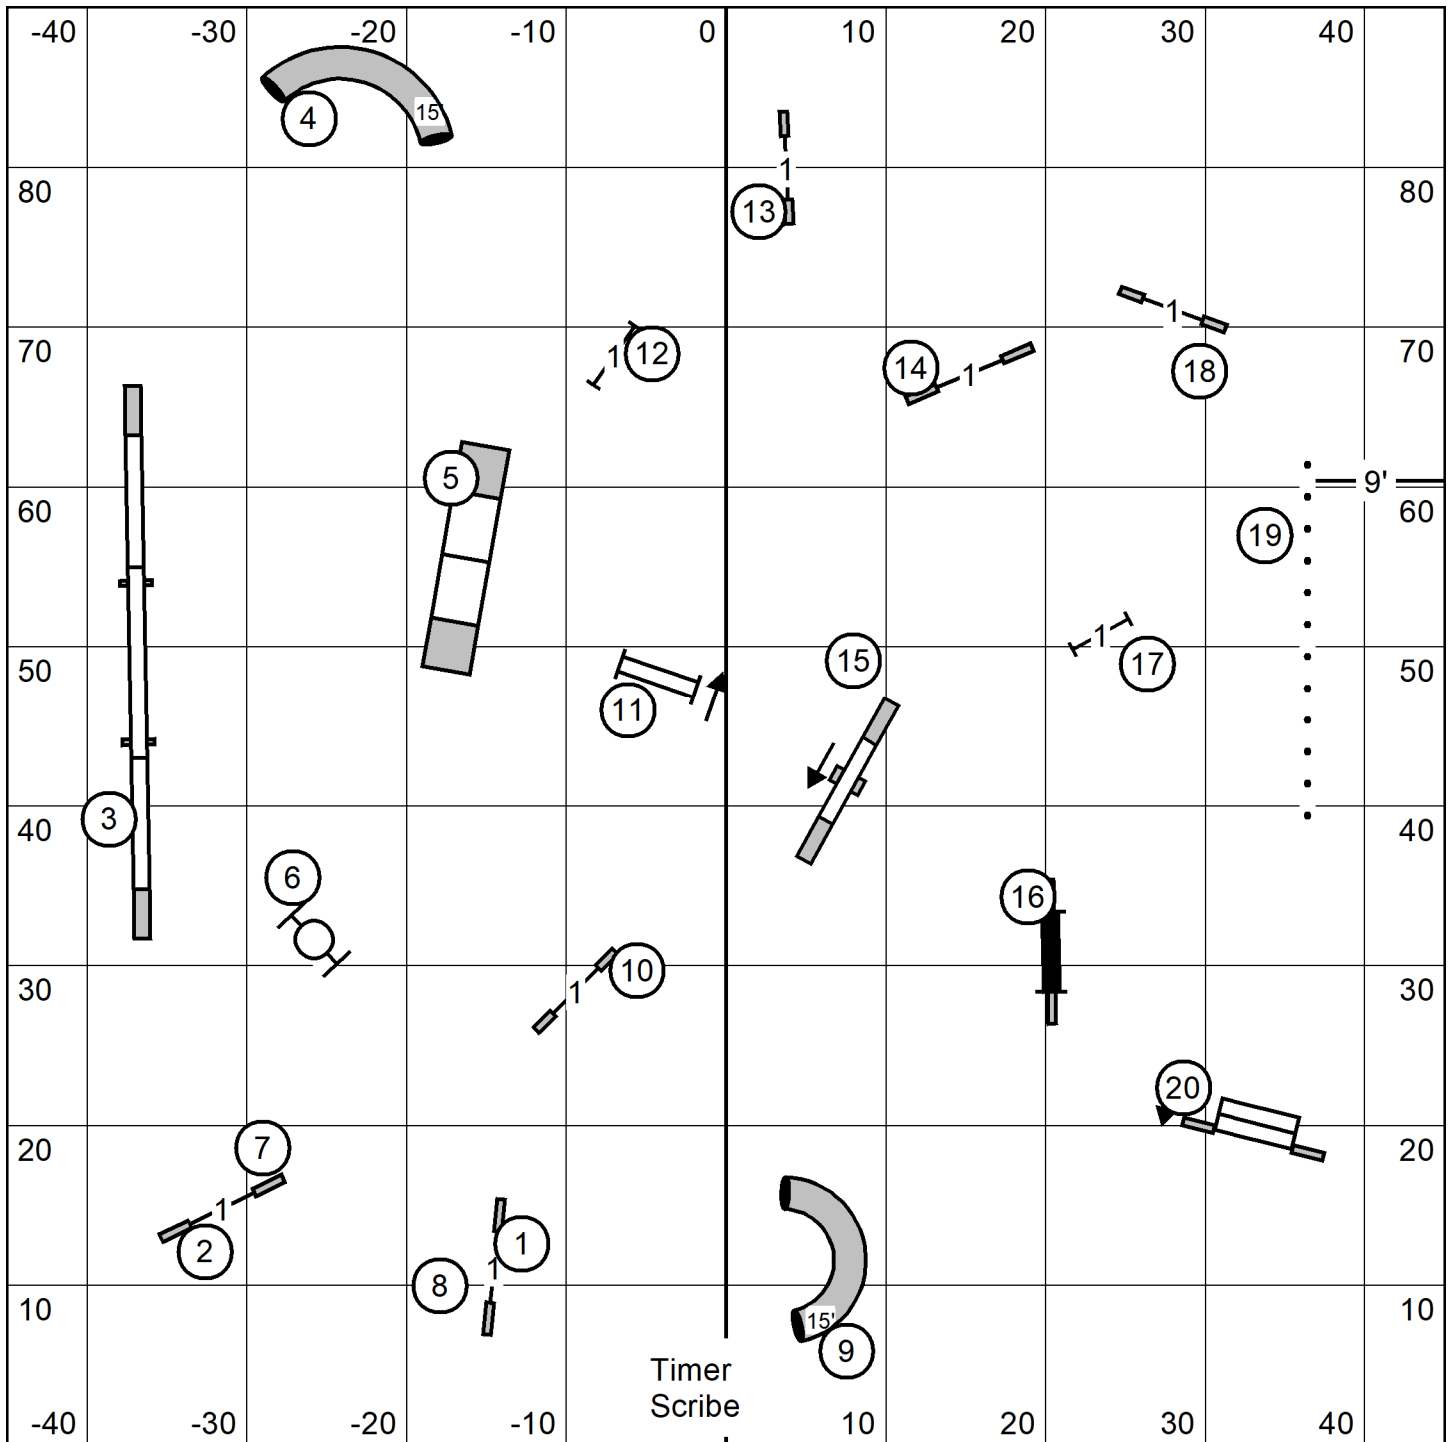

Sleeping Giant Agility Club

Paws "N Effect, Hamden, CT

Indoors - Turf - 90 x 90

Saturday January 25, 2025

Lavonda L Herring

Exc/Masters Jww

Sleeping Giant Agility Club

Paws "N Effect, Hamden, CT

Indoors - Turf - 90 x 90

Saturday January 25, 2025

Lavonda L Herring

Exc/Masters Standard

Sleeping Giant Agility Club

Novice: 7,8 or 8,7
Open: 4,5 or 5,6
Exc: 4,5,6

Paws "N Effect, Hamden, CT
 Indoors - Turf - 90 x 90
 Saturday January 25, 2025
 Lavonda L Herring