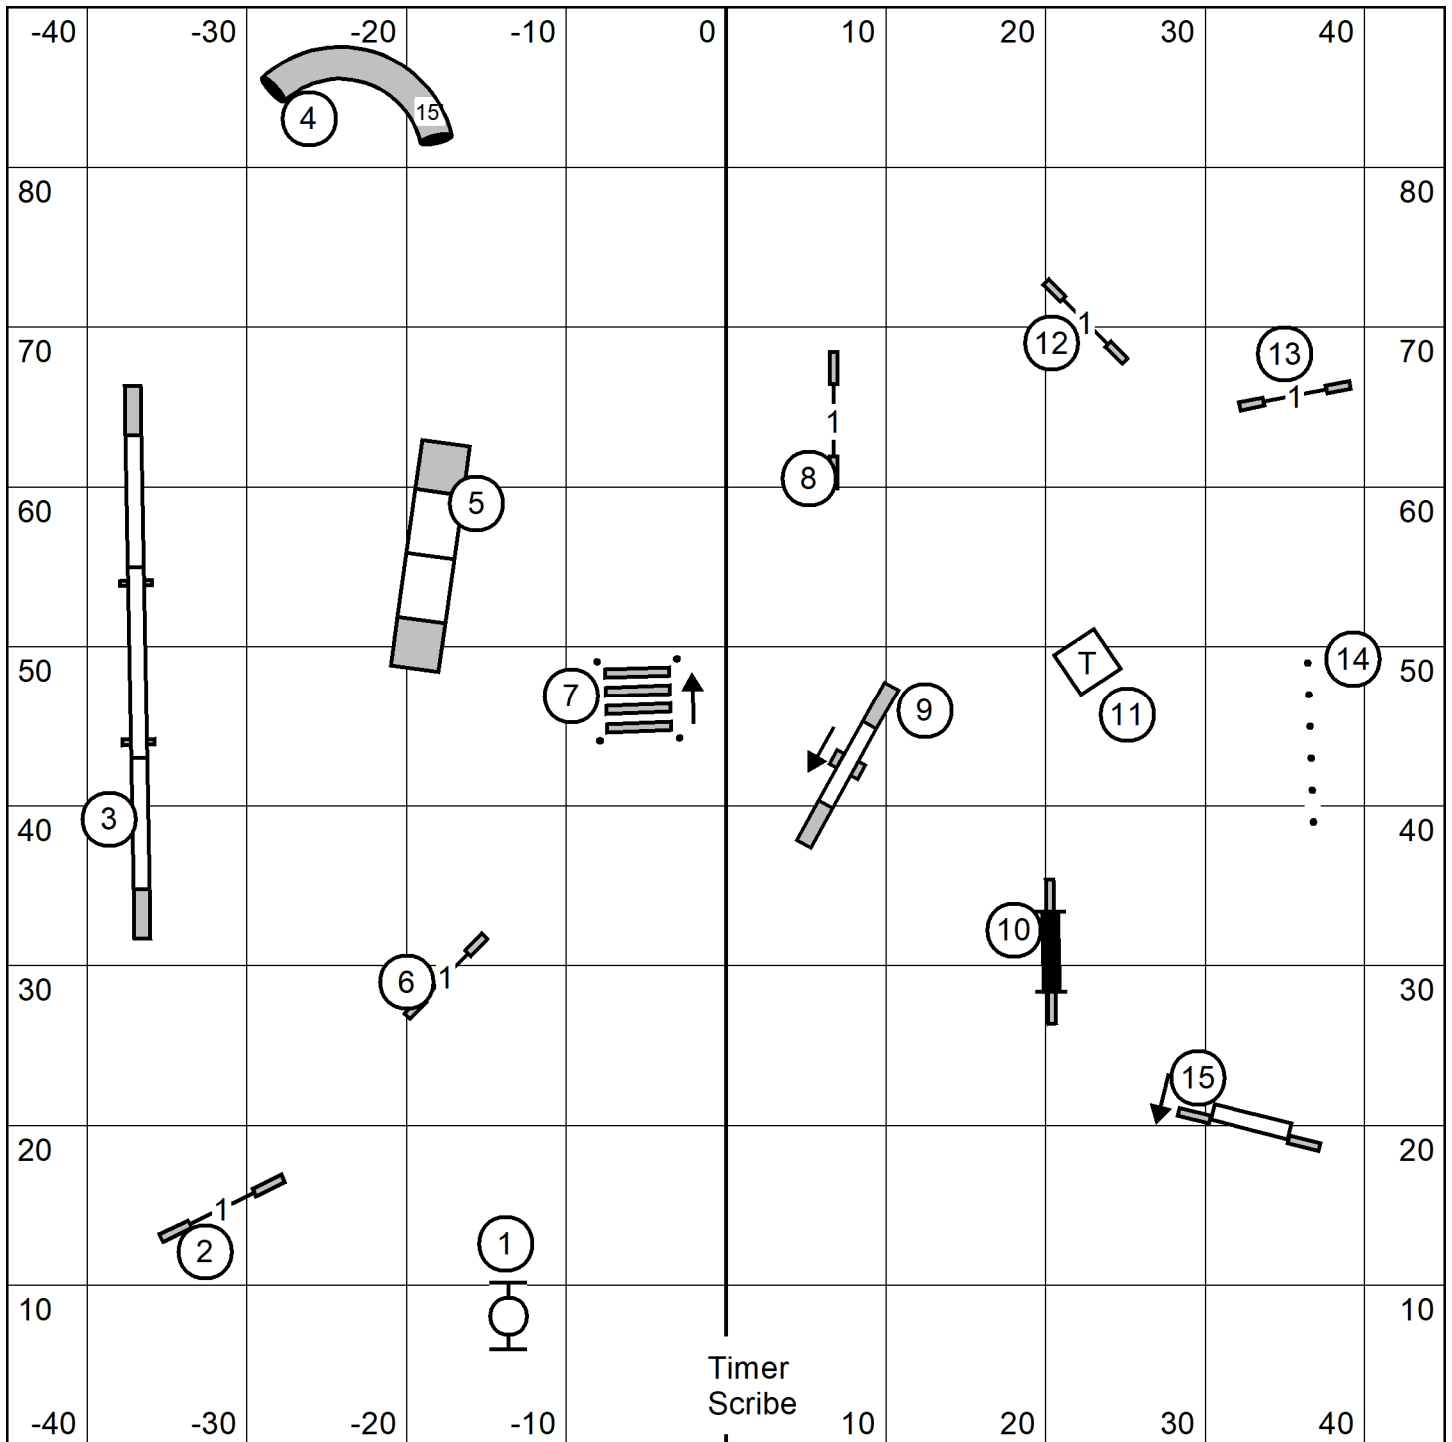

Fast

Sleeping Giant Agility Club

Paws "N Effect, Hamden, CT

Indoors - Turf - 90 x 90

Saturday January 25, 2025

Lavonda L Herring

Open Standard

Sleeping Giant Agility Club