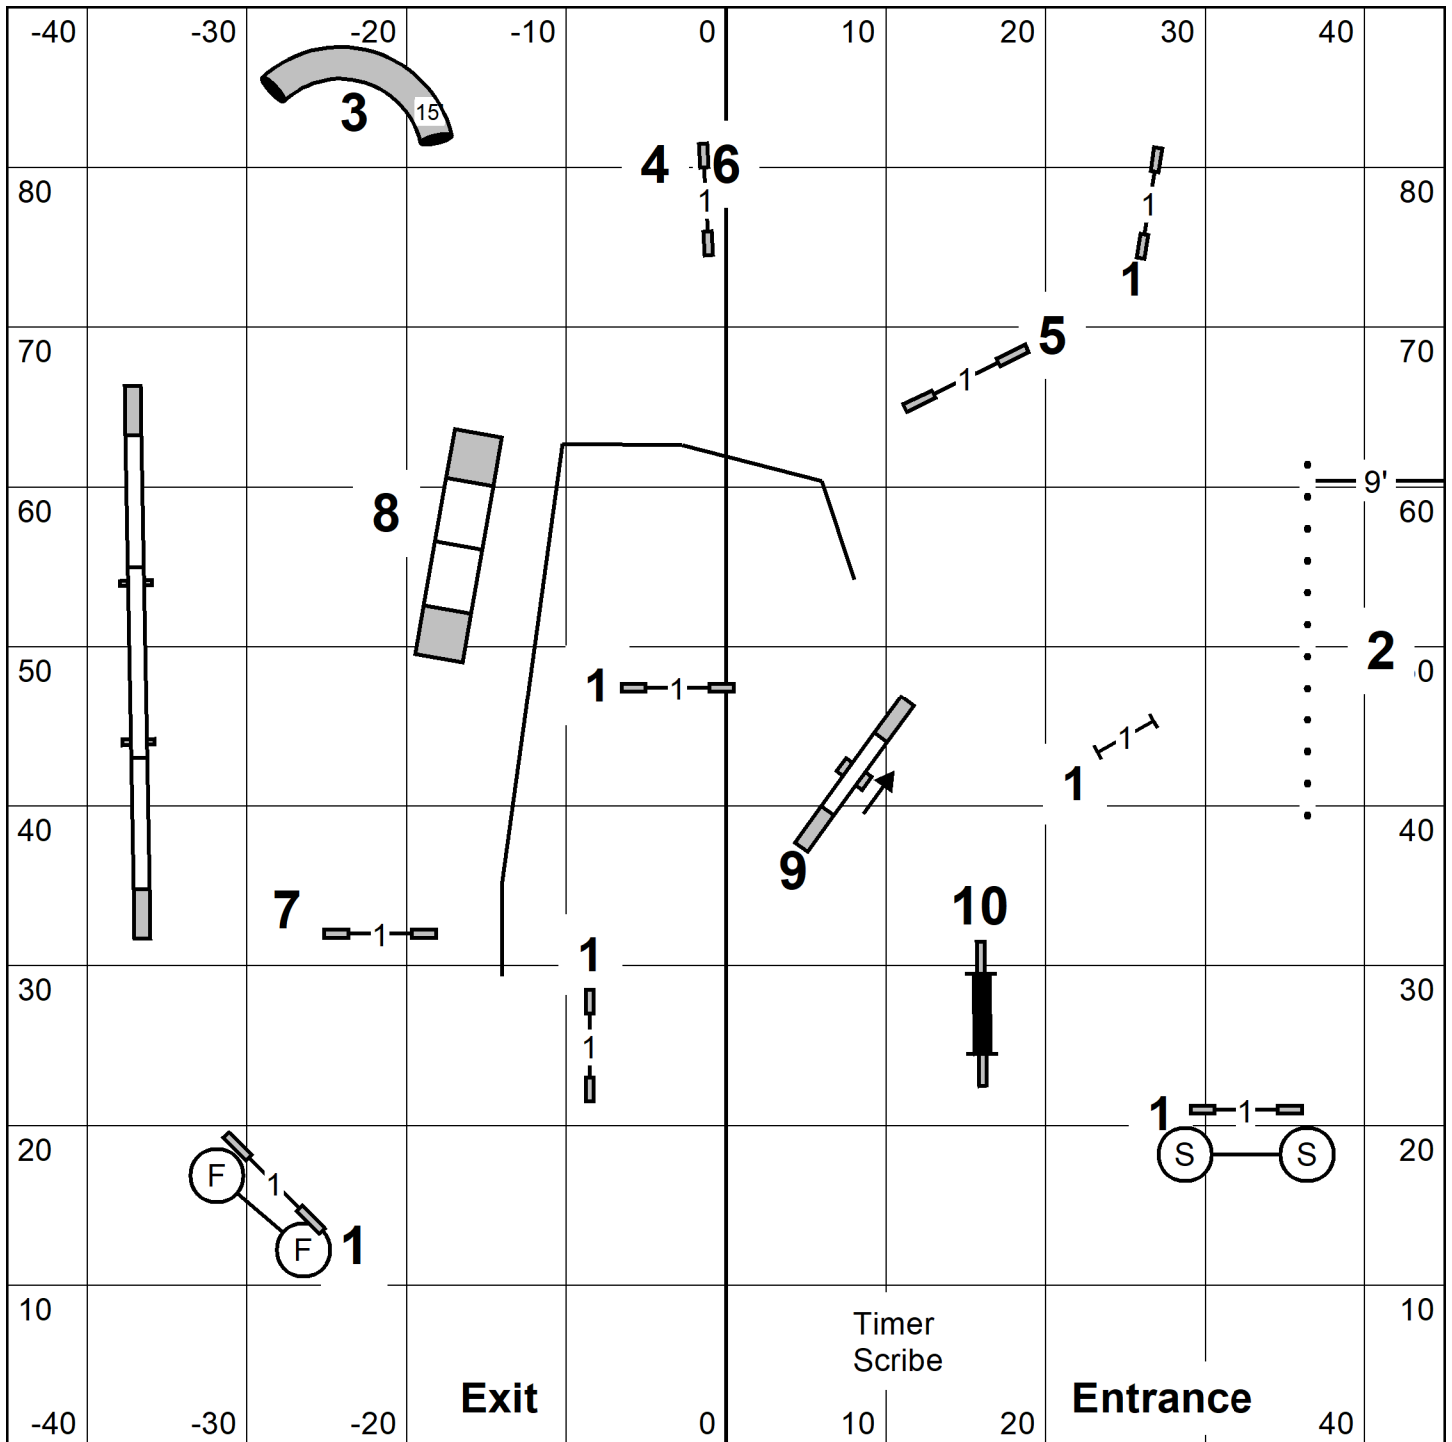

Sleeping Giant Agility Club

Paws "N Effect, Hamden, CT

Indoors - Turf - 90 x 90

Saturday January 25, 2025

Lavonda L Herring

Exc/Masters Jww

Sleeping Giant Agility Club

Paws "N Effect, Hamden, CT

Indoors - Turf - 90 x 90

Saturday January 25, 2025

Lavonda L Herring

Exc/Masters Standard

Sleeping Giant Agility Club

Novice: 7,8 or 8,7
Open: 4,5 or 5,6
Exc: 4,5,6

Paws "N Effect, Hamden, CT
 Indoors - Turf - 90 x 90
 Saturday January 25, 2025
 Lavonda L Herring