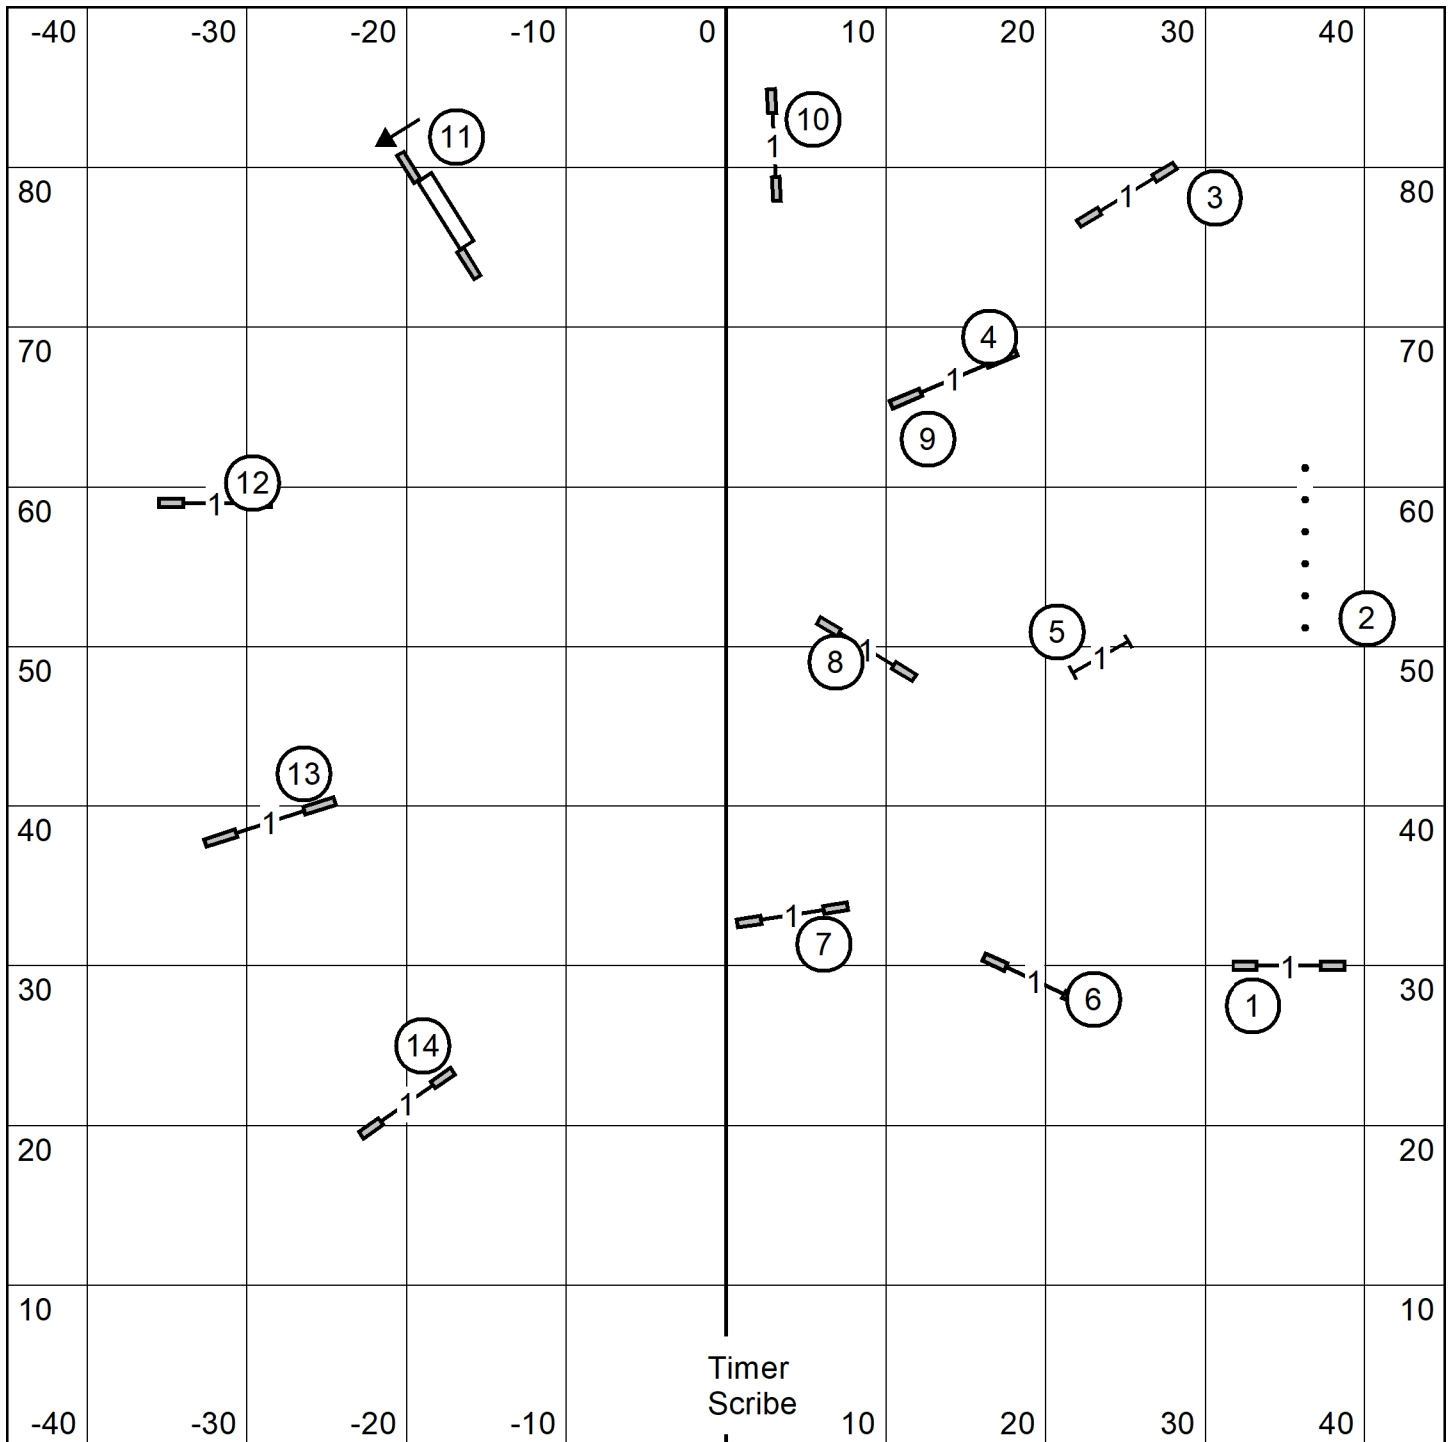

Sleeping Giant Agility Club

Paws "N Effect, Hamden, CT

Indoors - Turf - 90 x 90

Saturday January 25, 2025

Lavonda L Herring

Novice Jww