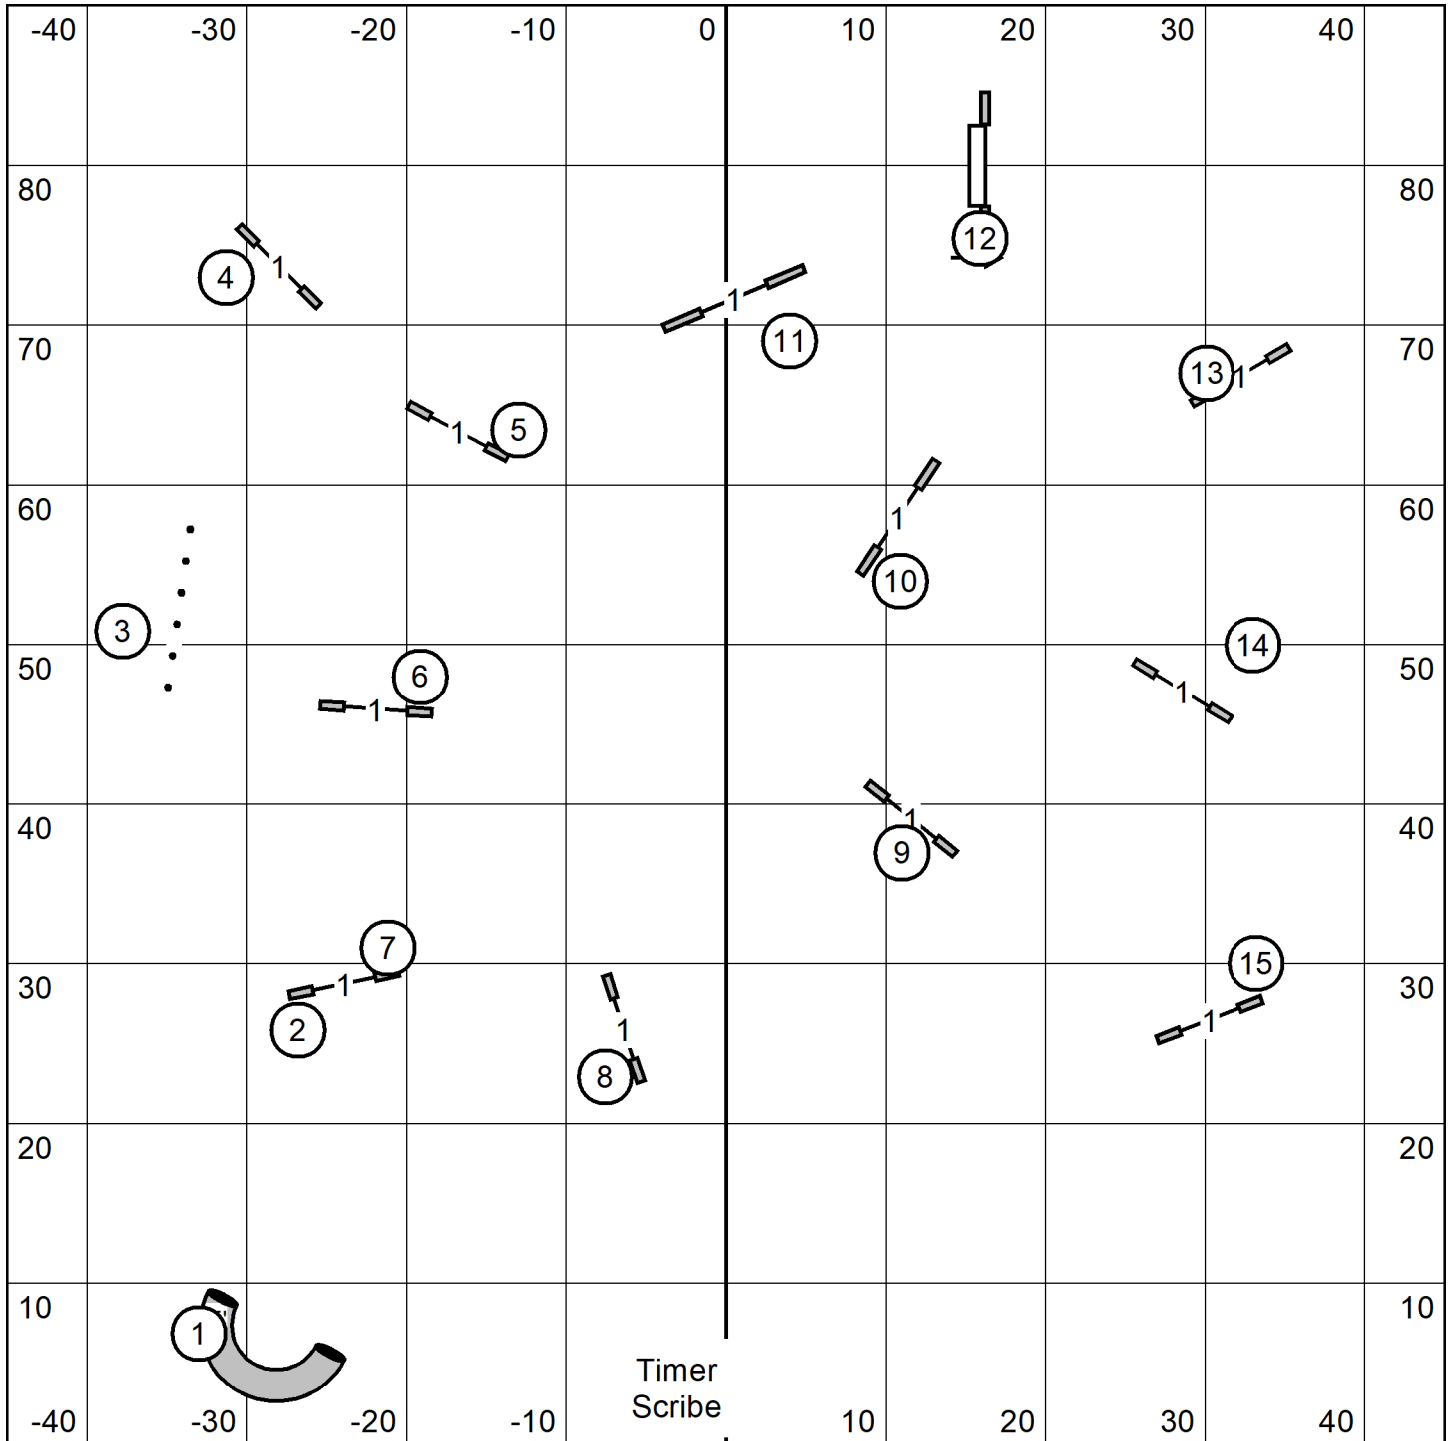

### Sleeping Giant Agility Club

Paws "N Effect, Hamden, CT

Indoors - Turf - 90 x 90

Sunday January 26, 2025

Lavonda L Herring

**Open Jww**