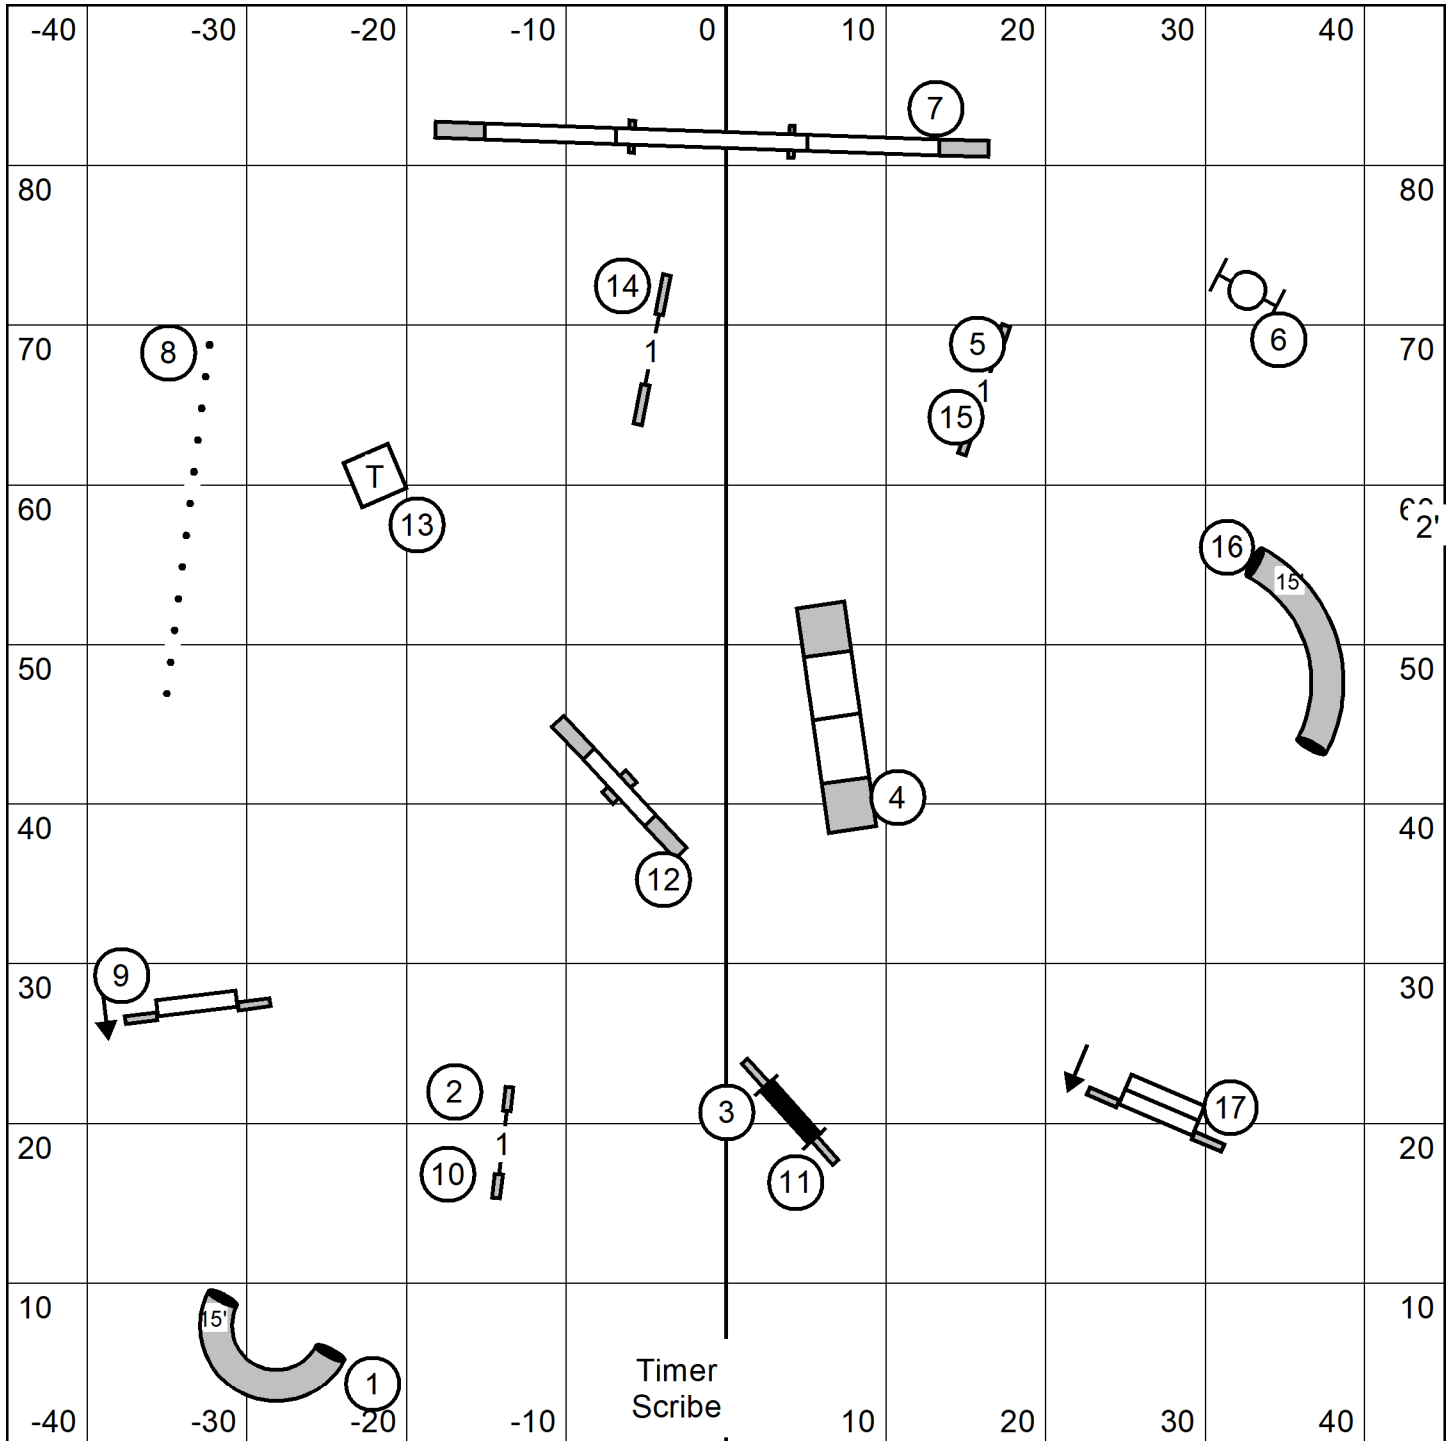

### Sleeping Giant Agility Club

Paws "N Effect, Hamden, CT

Indoors - Turf - 90 x 90

Sunday January 26, 2025

Lavonda L Herring

**Time 2 Beat**