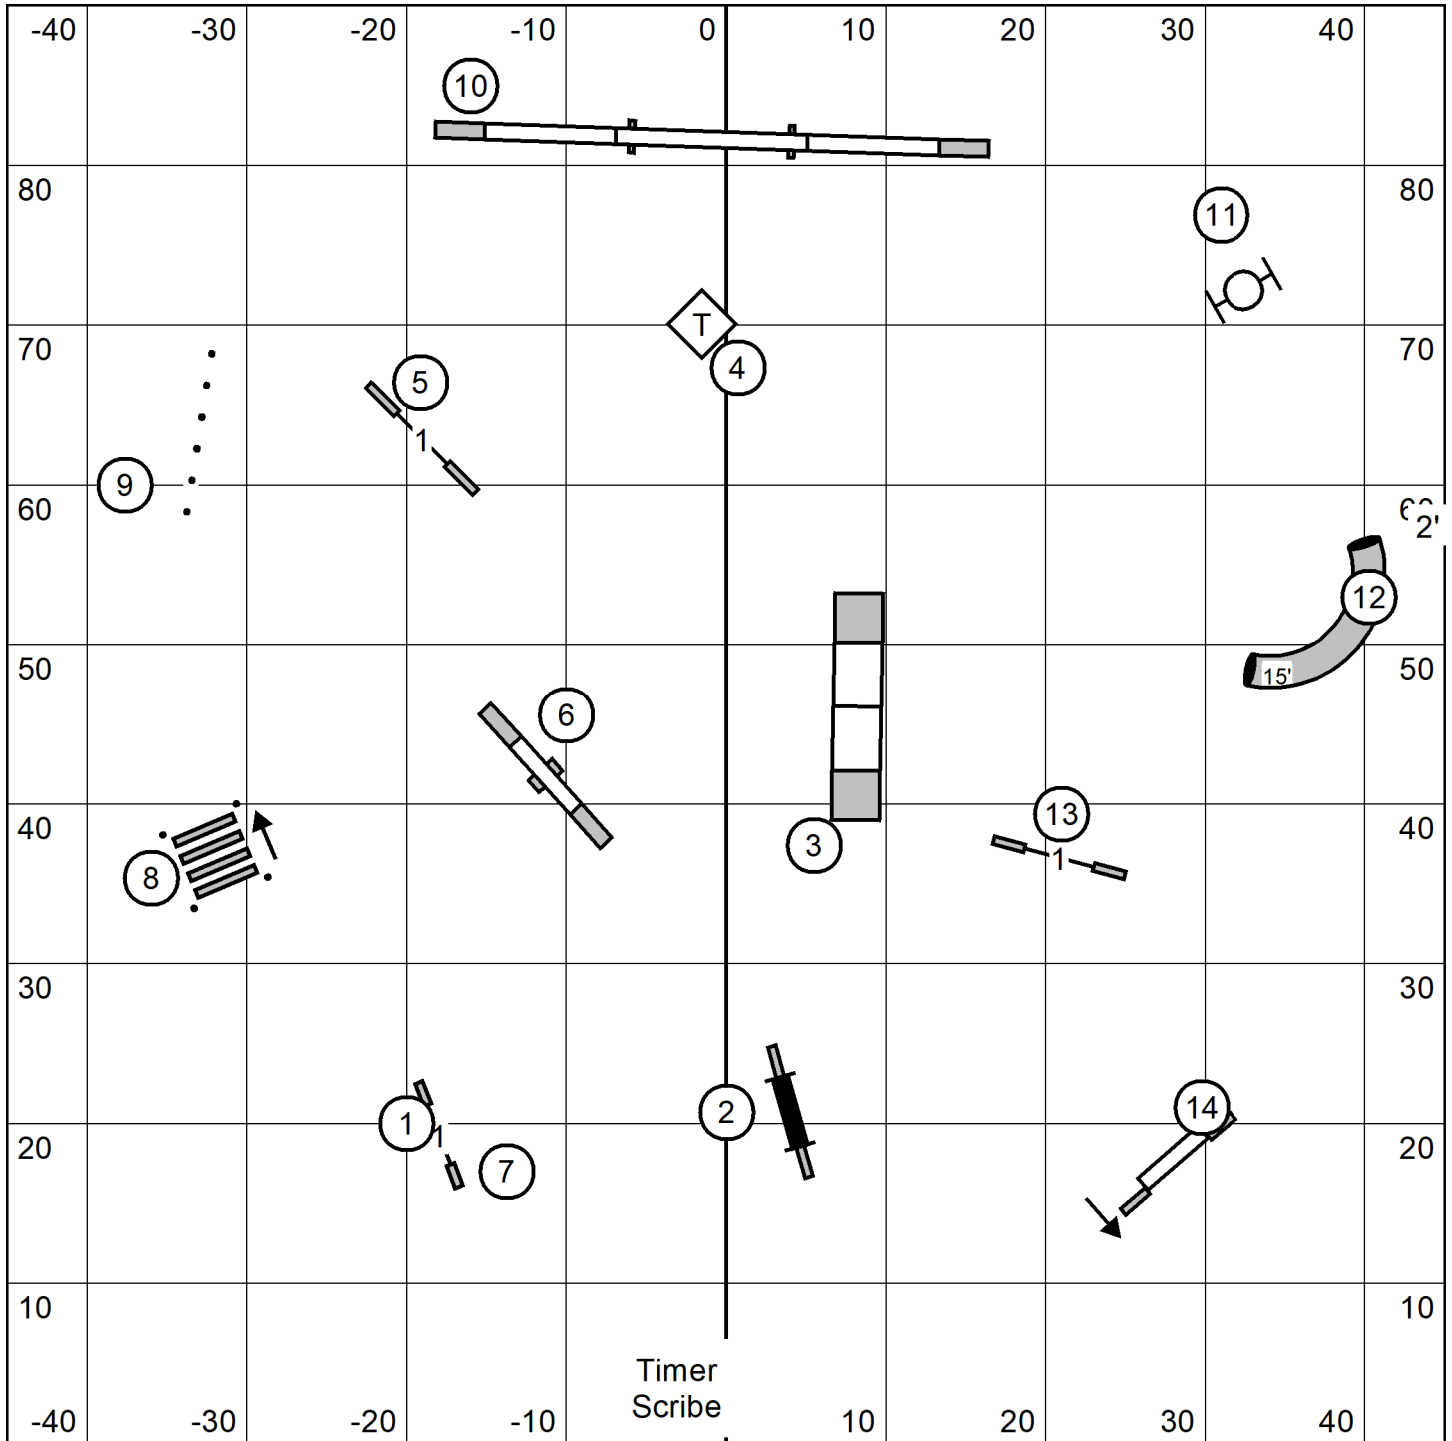

### Sleeping Giant Agility Club

Paws "N Effect, Hamden, CT

Indoors - Turf - 90 x 90

Sunday January 26, 2025

Lavonda L Herring

**Open Standard**