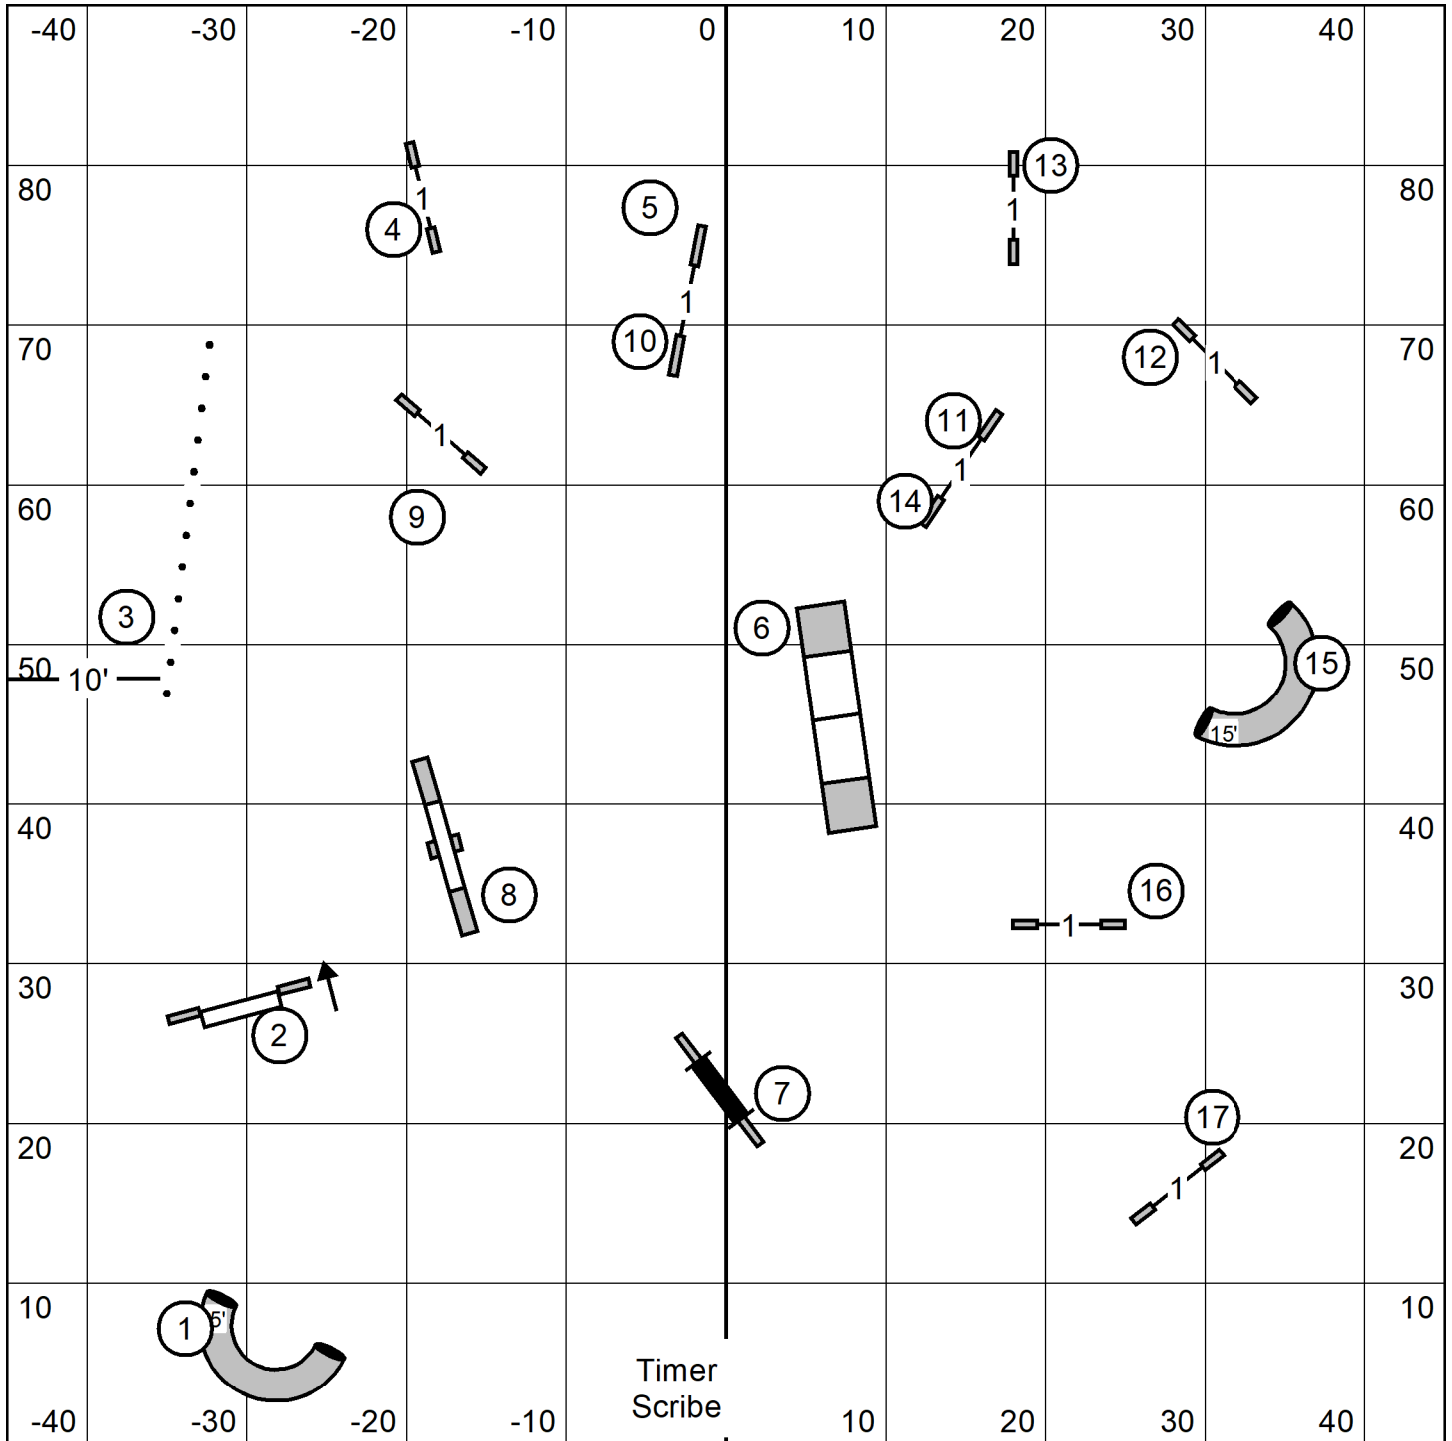

### Sleeping Giant Agility Club

Paws "N Effect, Hamden, CT

Indoors - Turf - 90 x 90

Sunday January 26, 2025

Lavonda L Herring

**Exc/Masters Standard**