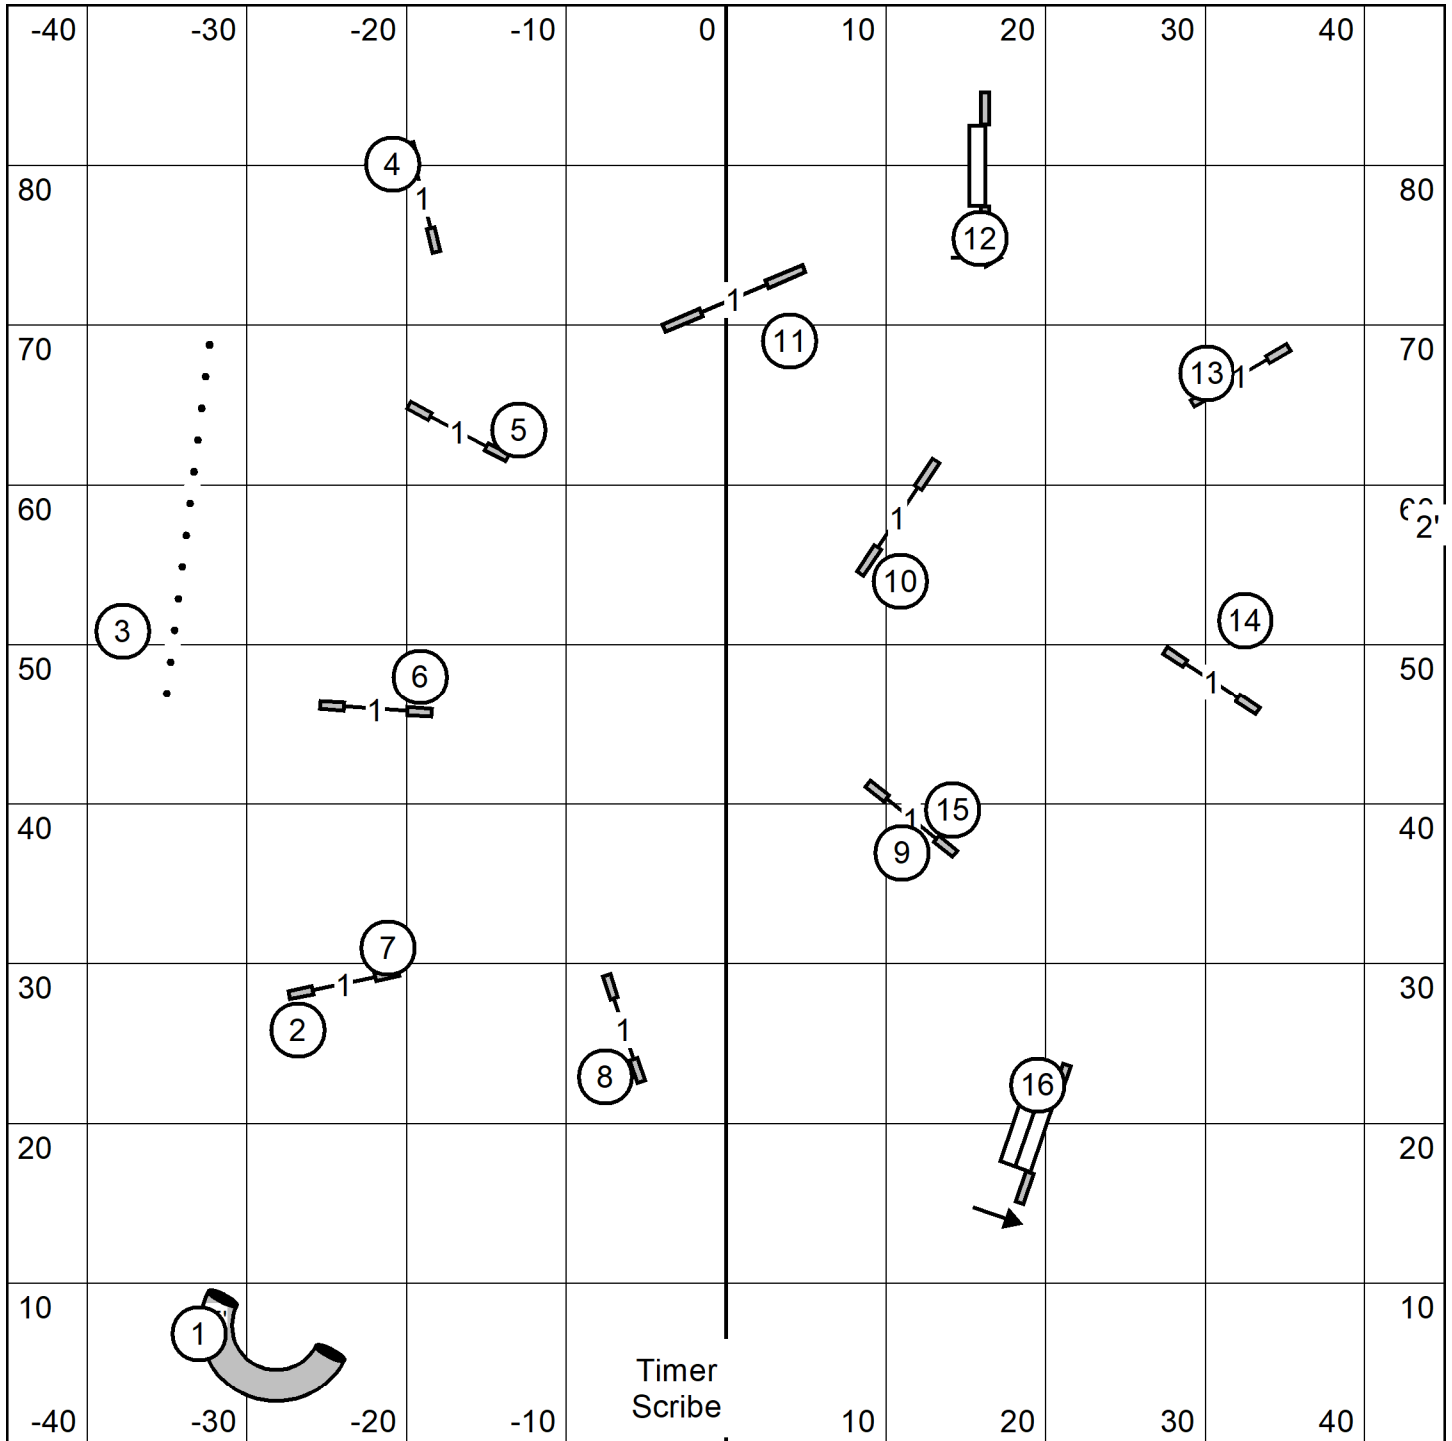

## Sleeping Giant Agility Club

Paws "N Effect, Hamden, CT

Indoors - Turf - 90 x 90

Sunday January 26, 2025

Lavonda L Herring

**Novice Standard**