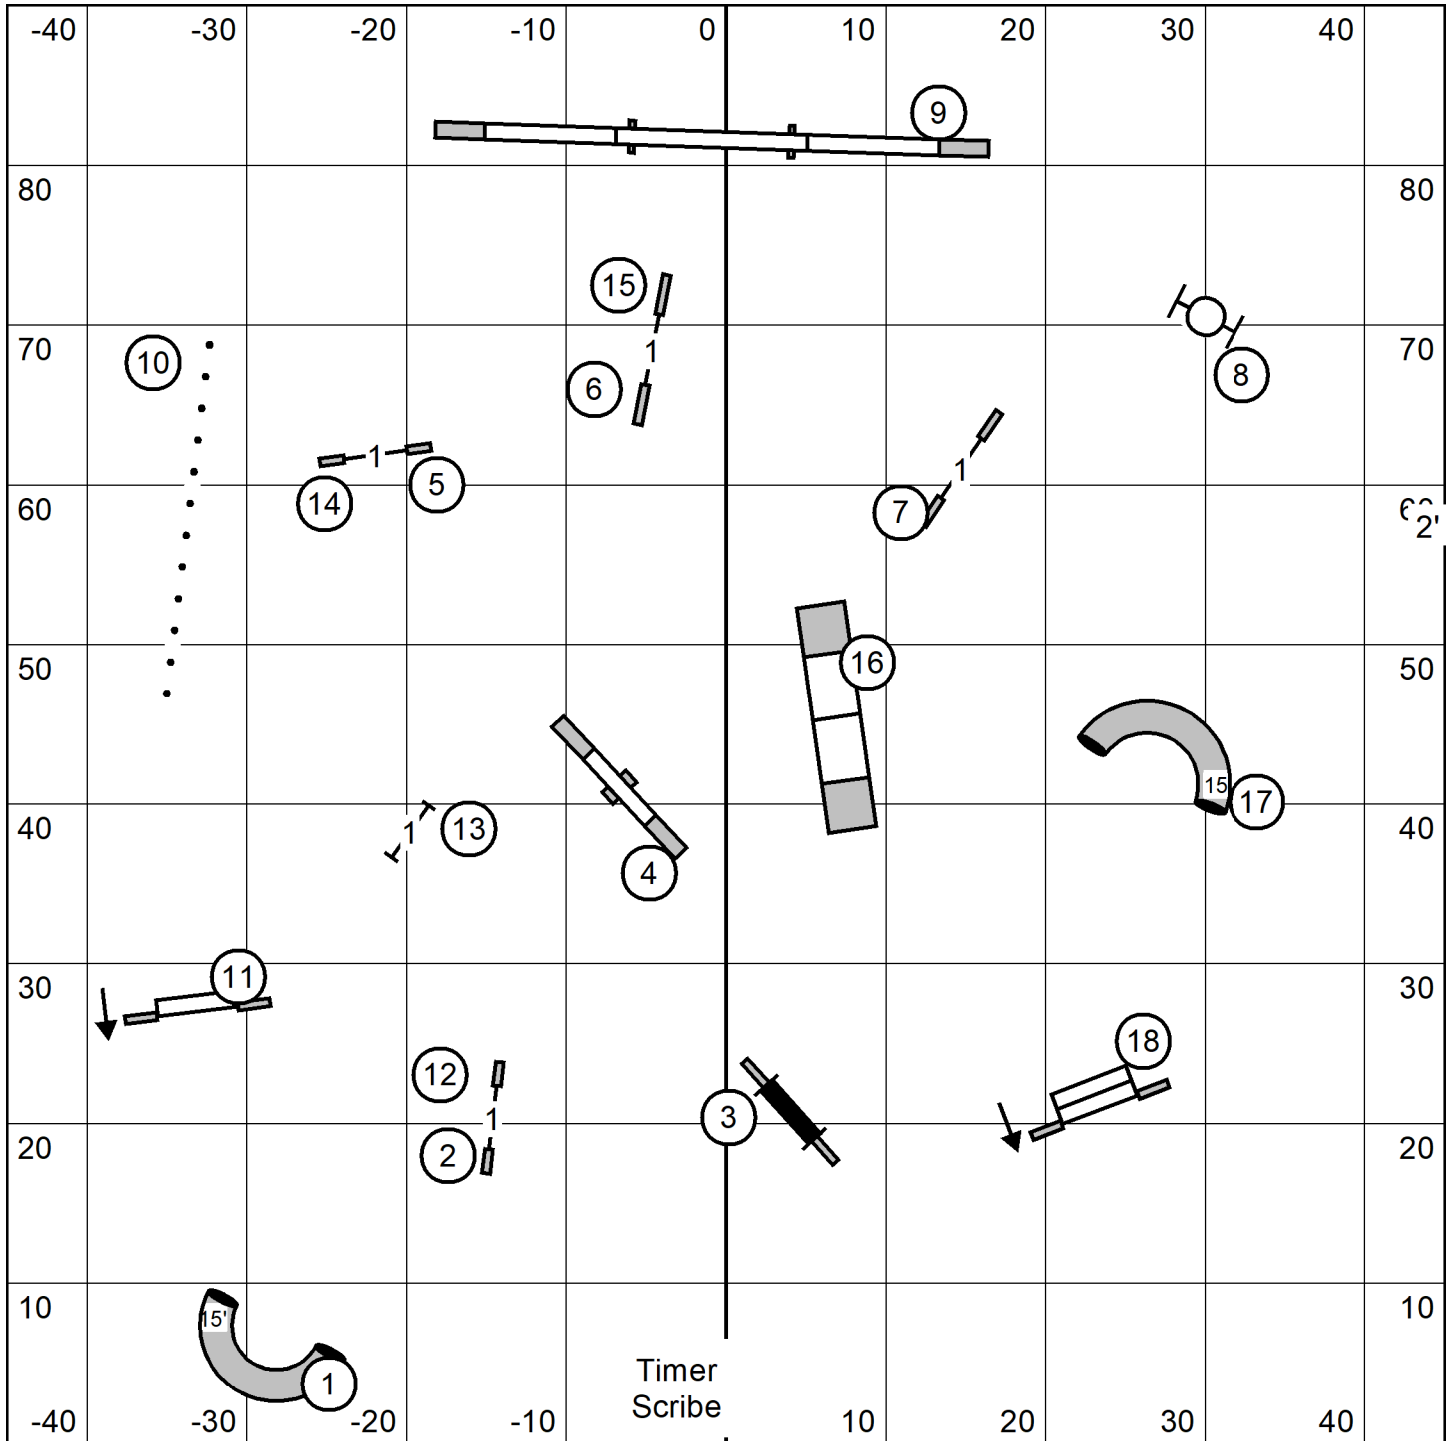

### Sleeping Giant Agility Club

Paws "N Effect, Hamden, CT

Indoors - Turf - 90 x 90

Sunday January 26, 2025

Lavonda L Herring

**Exc/Masters Jww**