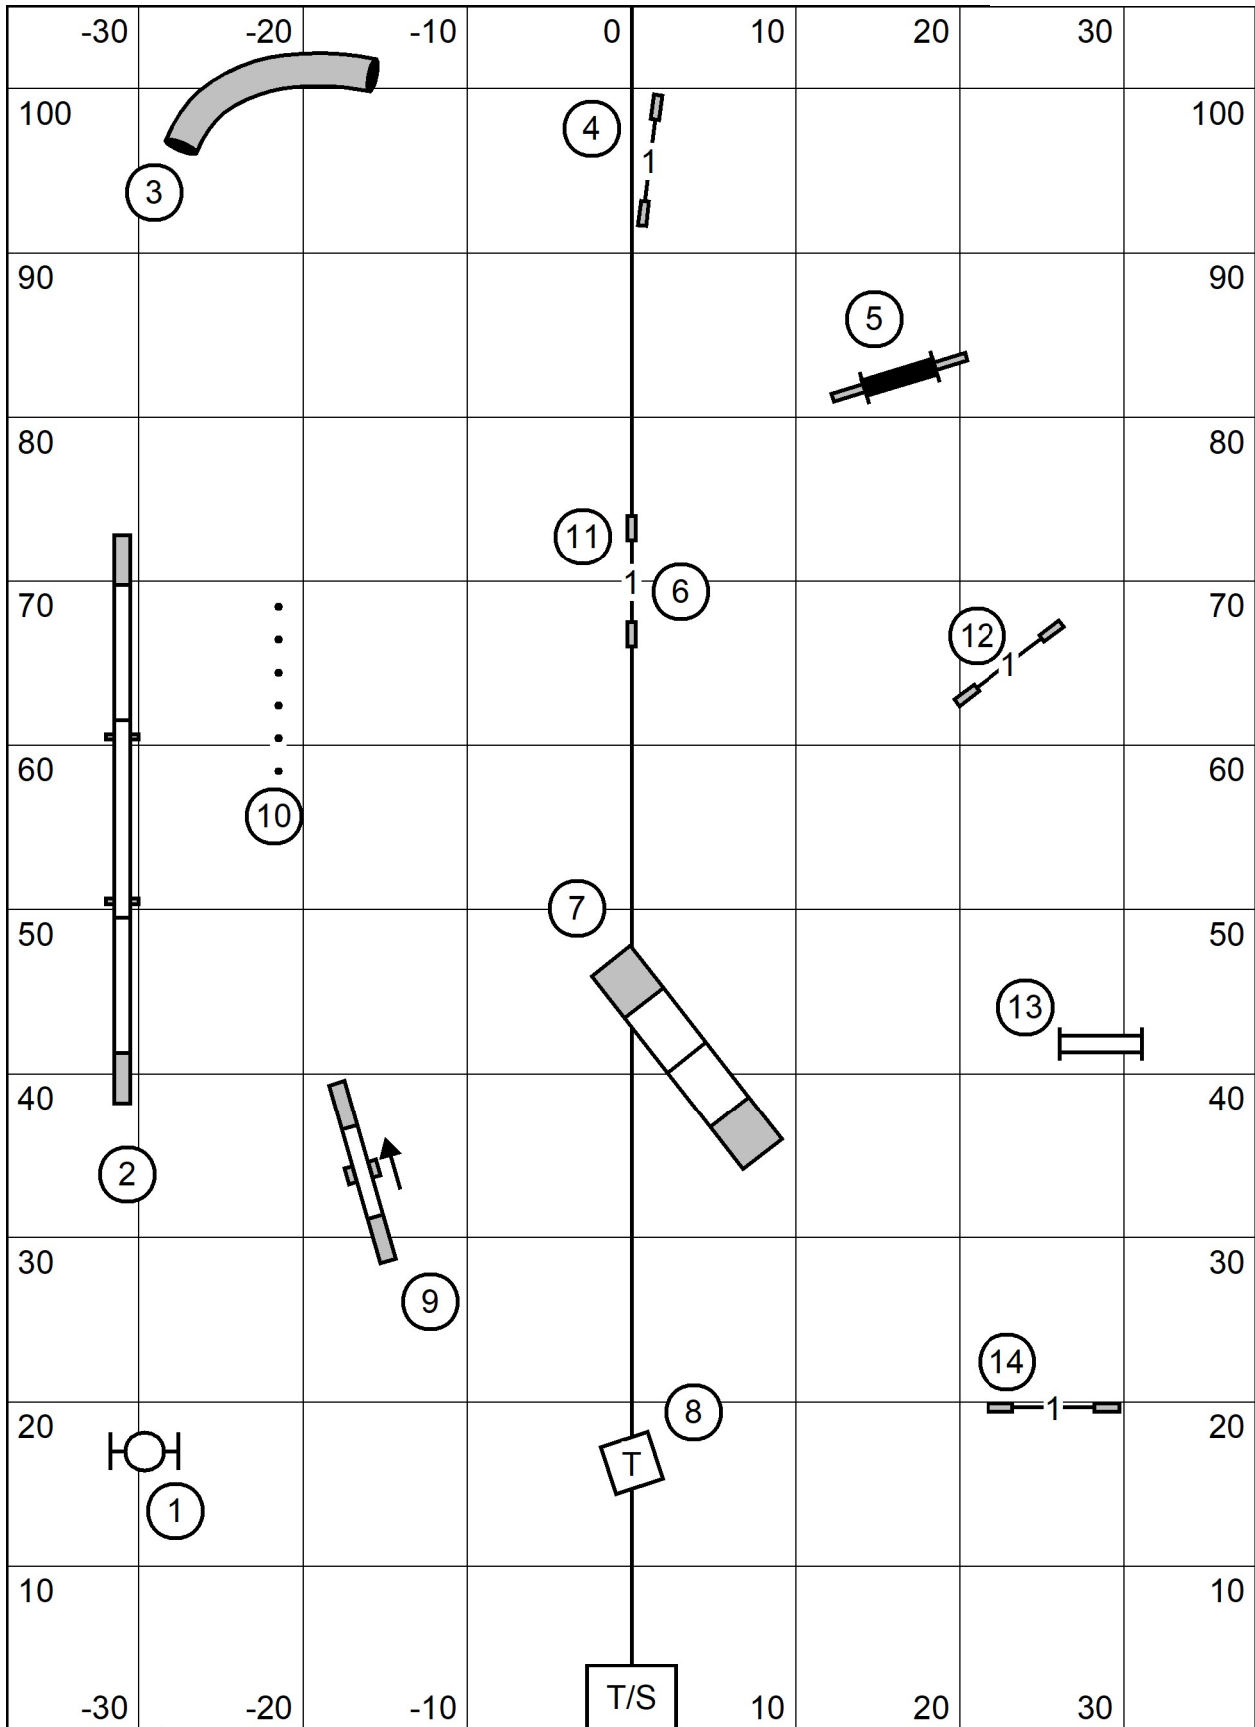

Enter/Exit

Enter/Exit

Colonial Shetland Sheepdog Club
Novice Standard
Saturday Feb 1, 2025
Judge: Jan Skurzynski

Enter/Exit