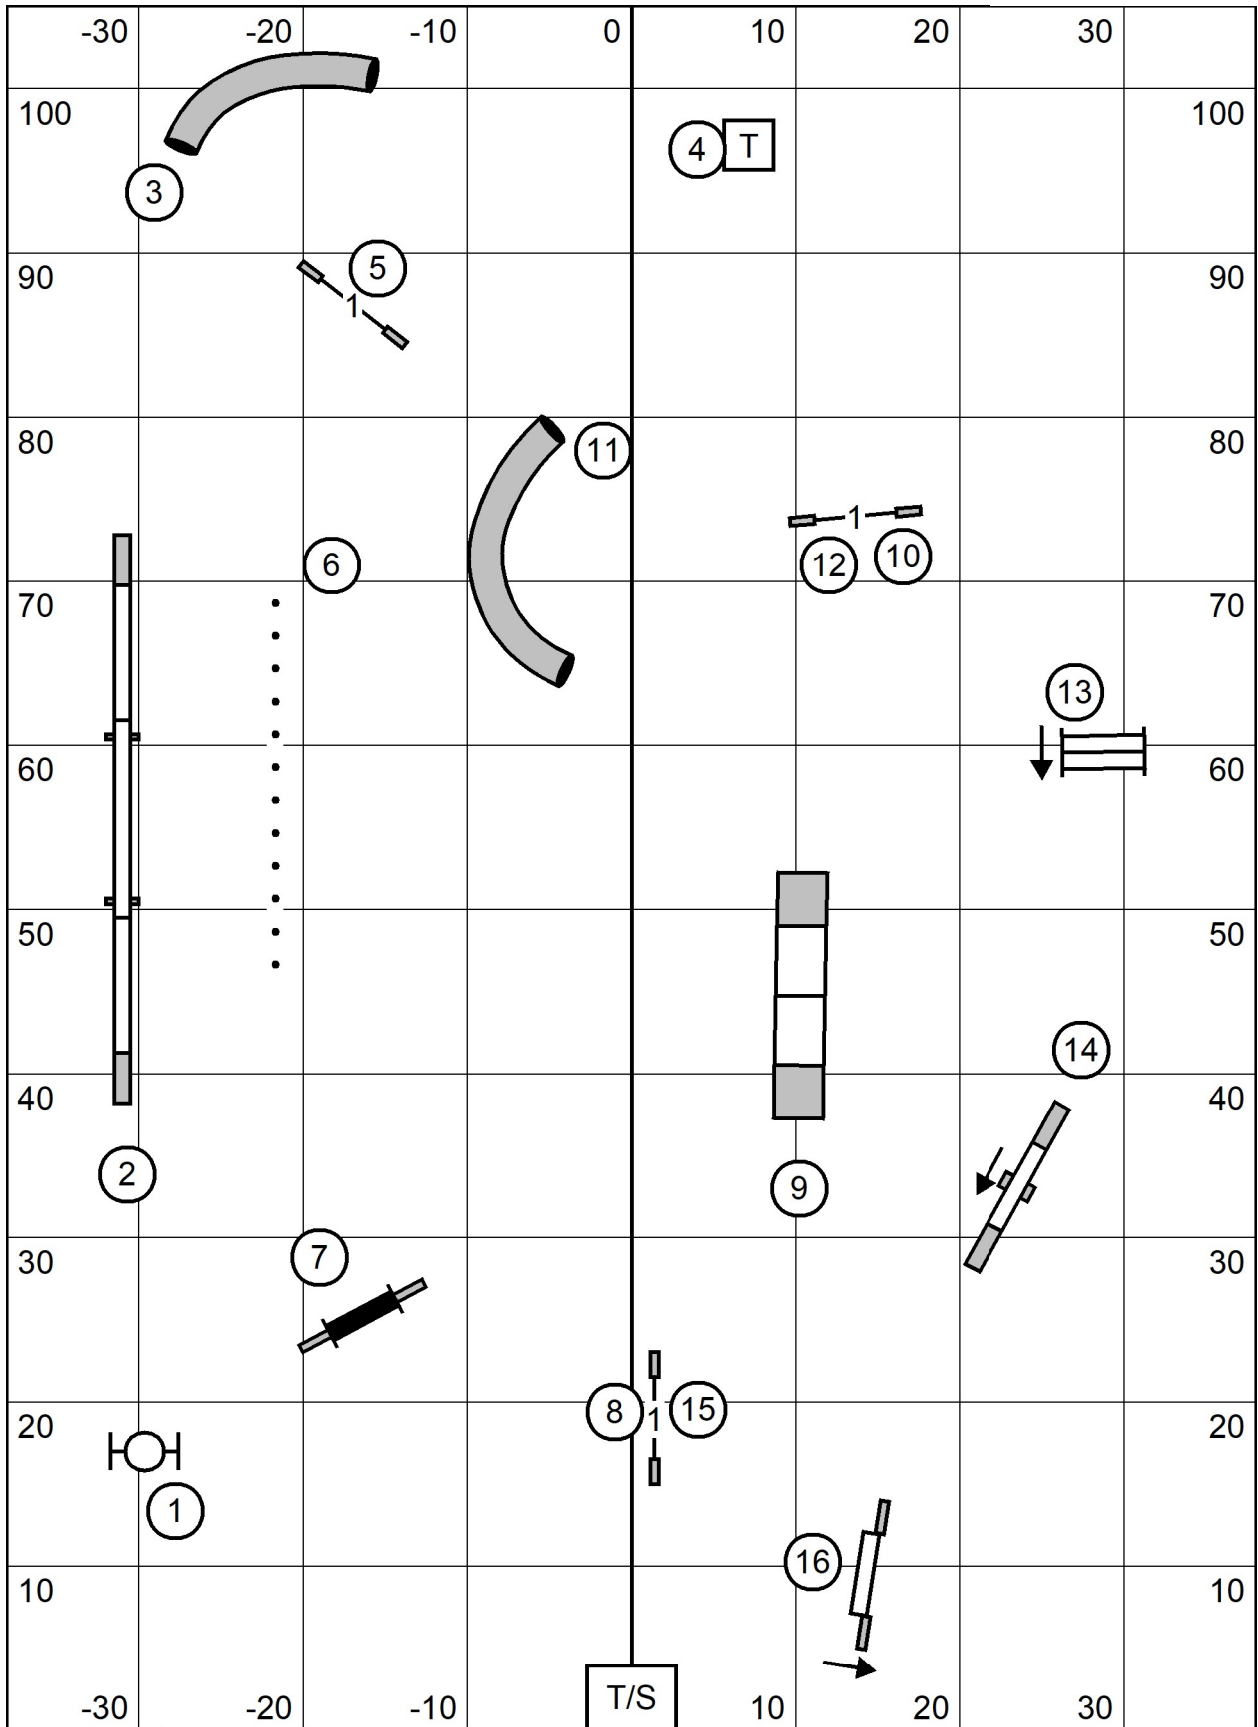

Enter/Exit

Colonial Shetland Sheepdog Club
Open Standard
Saturday Feb 1, 2025
Judge: Jan Skurzynski

Enter/Exit