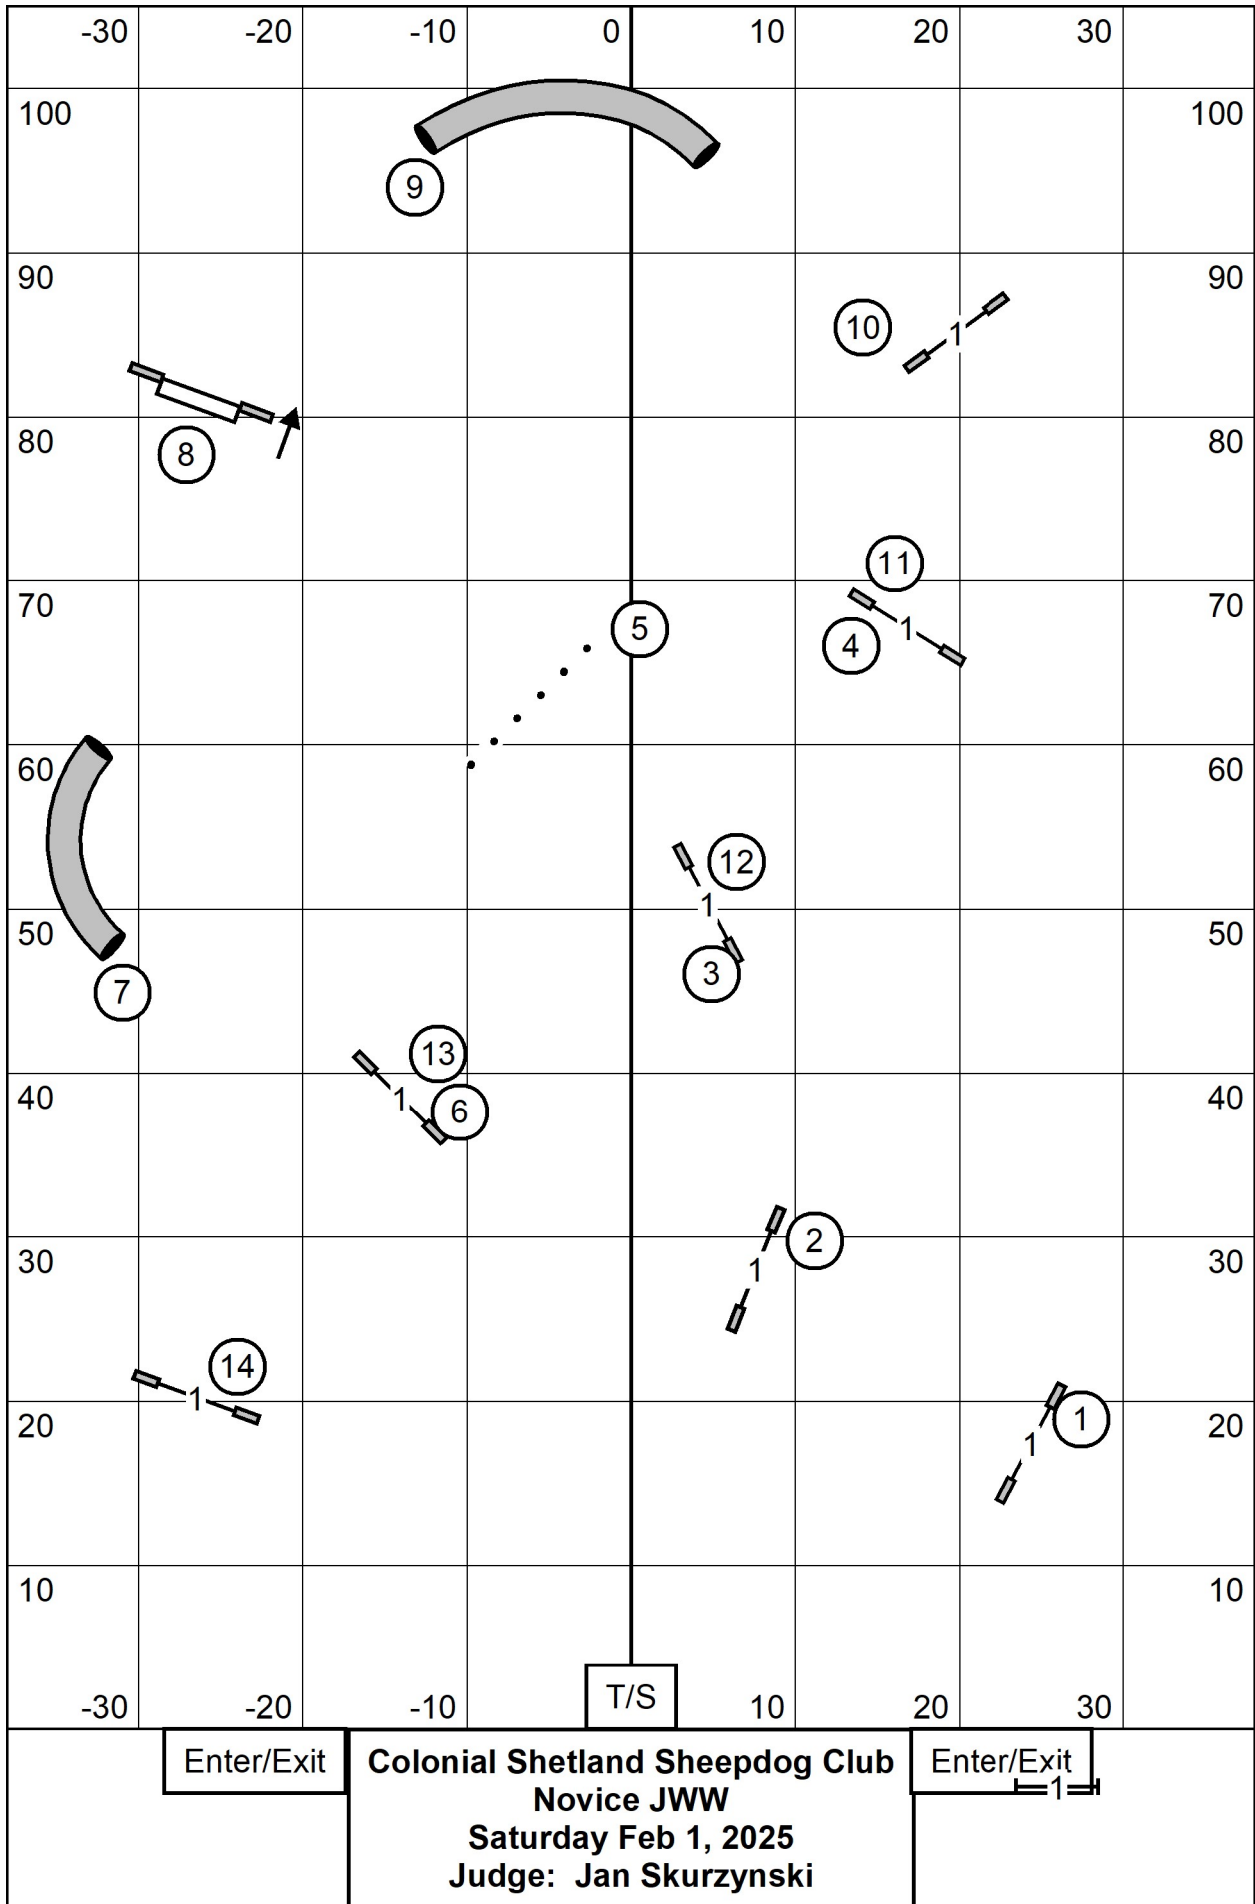

Enter/Exit

Colonial Shetland Sheepdog Club
Master/Excellent JWW
Saturday Feb 1, 2025
Judge: Jan Skurzynski

Enter/Exit

1

Enter/Exit

Colonial Shetland Sheepdog Club
Open JWW
Saturday Feb 1, 2025
Judge: Jan Skurzynski

Enter/Exit

1

E/M Send (4) (5) (6)
 Open Send (4) (5) or (5) (6) in flow
 Nov Send (4) (5) or (5) (6) in flow

Novice
 Open ———
 M/E - - - -

Enter/Exit Colonial Shetland Sheepdog Club
 Combined FAST
 Saturday Feb 1, 2025
 Judge: Jan Skurzynski