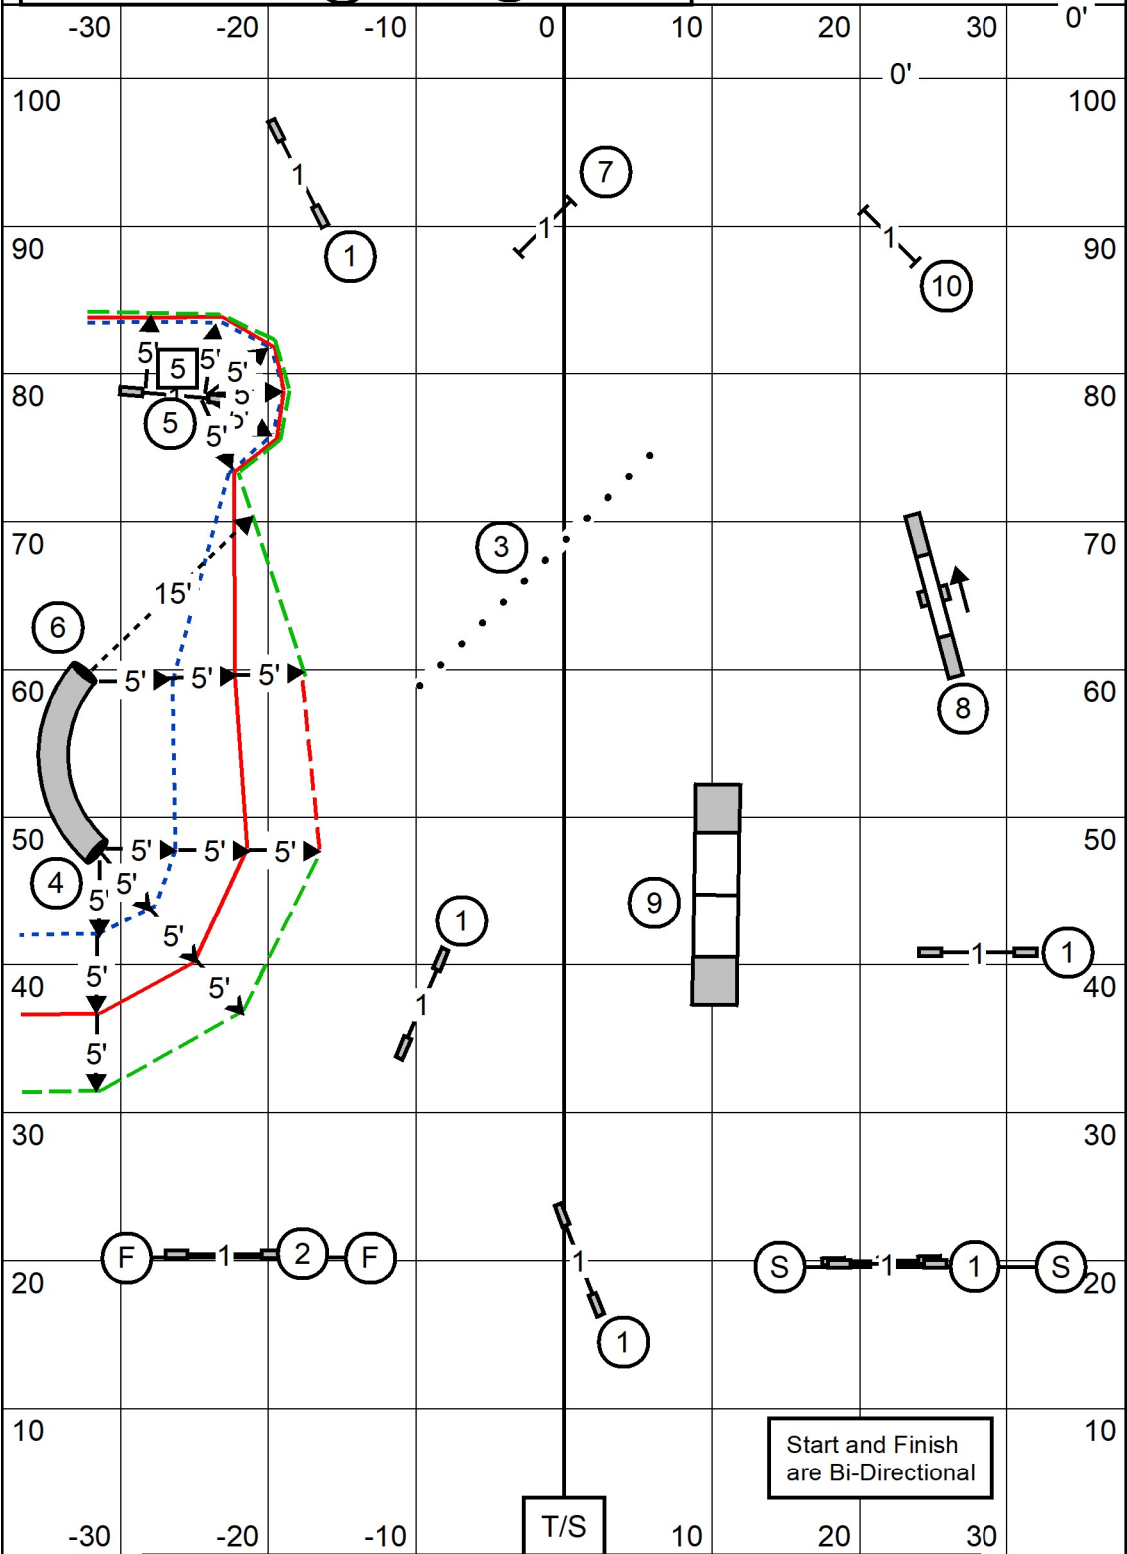

Enter/Exit

Colonial Shetland Sheepdog Club
Master/Excellent JWW
Saturday Feb 1, 2025
Judge: Jan Skurzynski

Enter/Exit

1

Enter/Exit

Colonial Shetland Sheepdog Club
Open JWW
Saturday Feb 1, 2025
Judge: Jan Skurzynski

Enter/Exit

1

E/M Send (4) (5) (6)
 Open Send (4) (5) or (5) (6) in flow
 Nov Send (4) (5) or (5) (6) in flow

Novice
 Open ———
 M/E - - - -

Enter/Exit Colonial Shetland Sheepdog Club
 Combined FAST
 Saturday Feb 1, 2025
 Judge: Jan Skurzynski

Enter/Exit

Enter/Exit

Colonial Shetland Sheepdog Club
Novice Standard
Saturday Feb 1, 2025
Judge: Jan Skurzynski

Enter/Exit