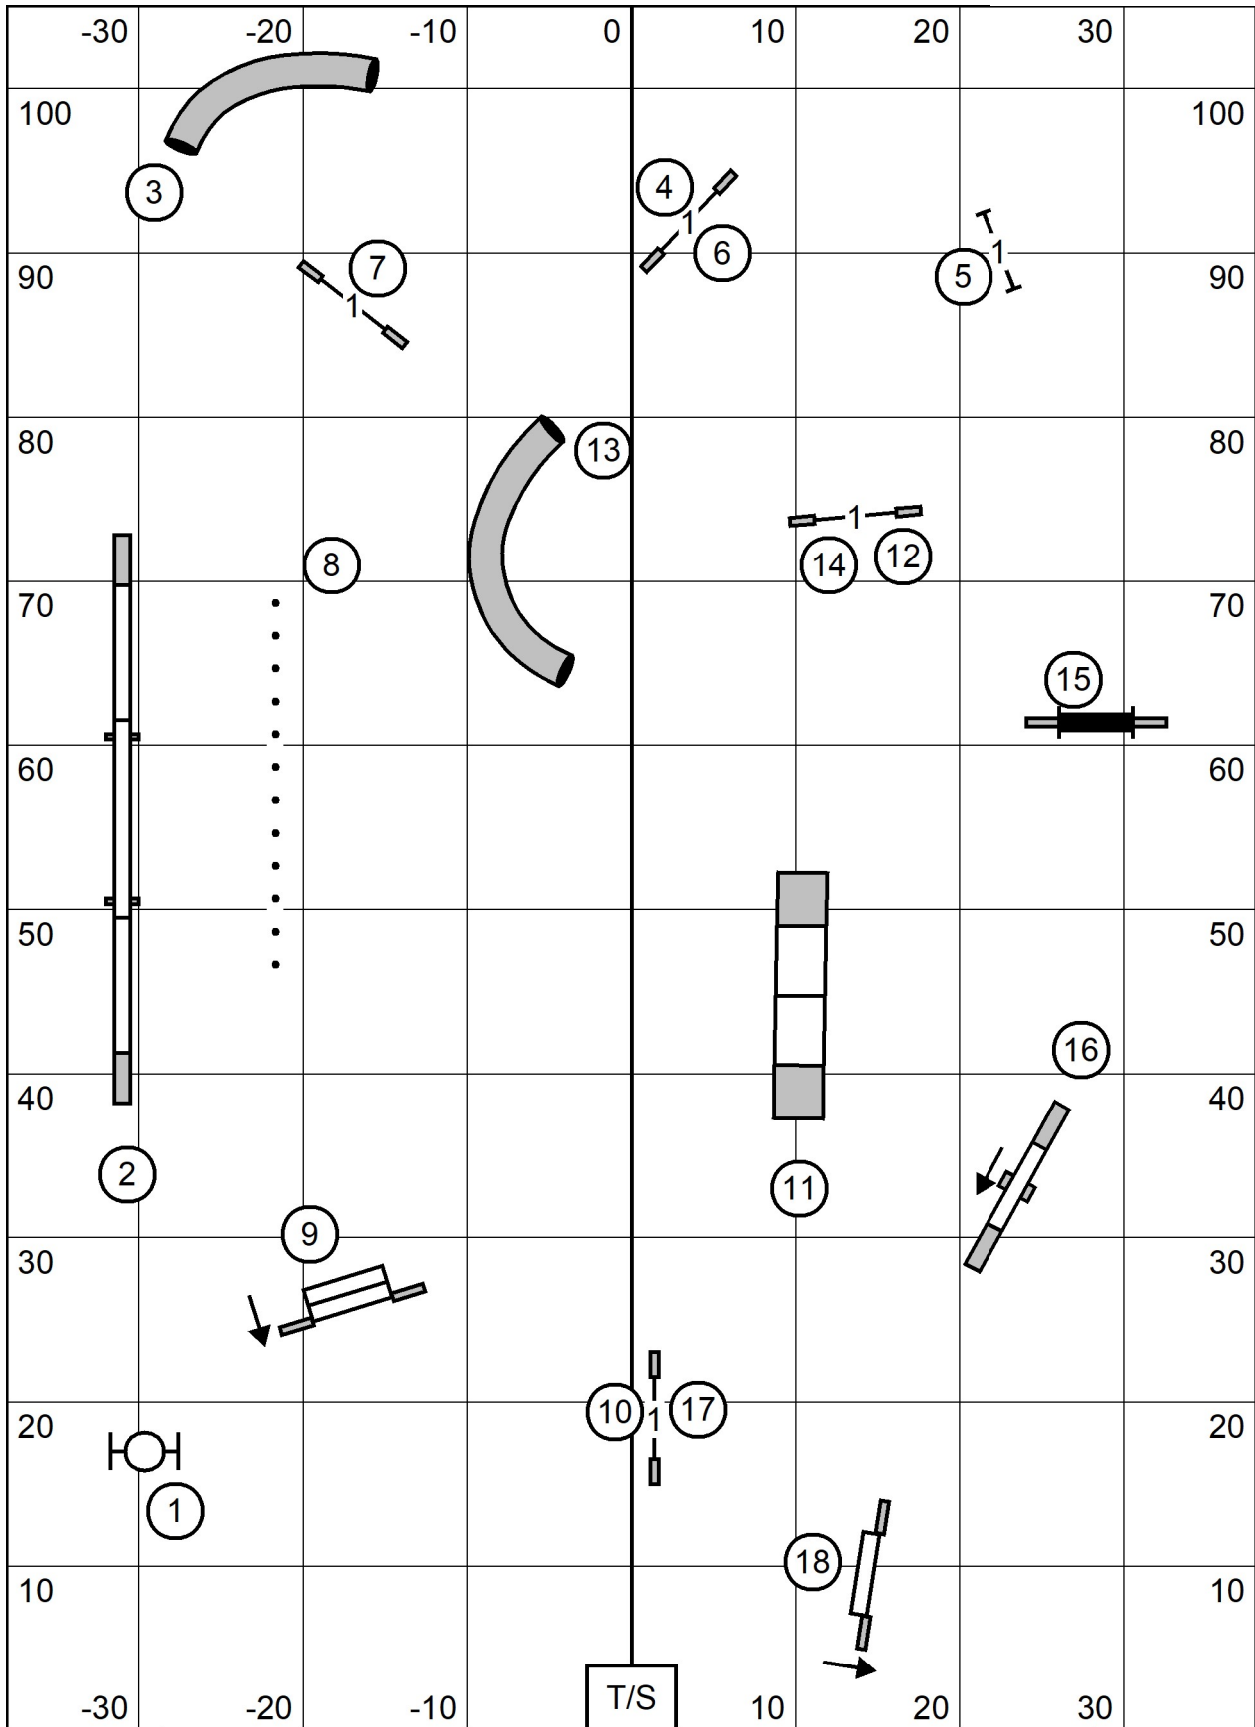

Enter/Exit

1

E/M Send (4) (5) (6)
 Open Send (4) (5) or (5) (6) in flow
 Nov Send (4) (5) or (5) (6) in flow

Novice
 Open ———
 M/E - - - -

Enter/Exit Colonial Shetland Sheepdog Club
 Combined FAST
 Saturday Feb 1, 2025
 Judge: Jan Skurzynski