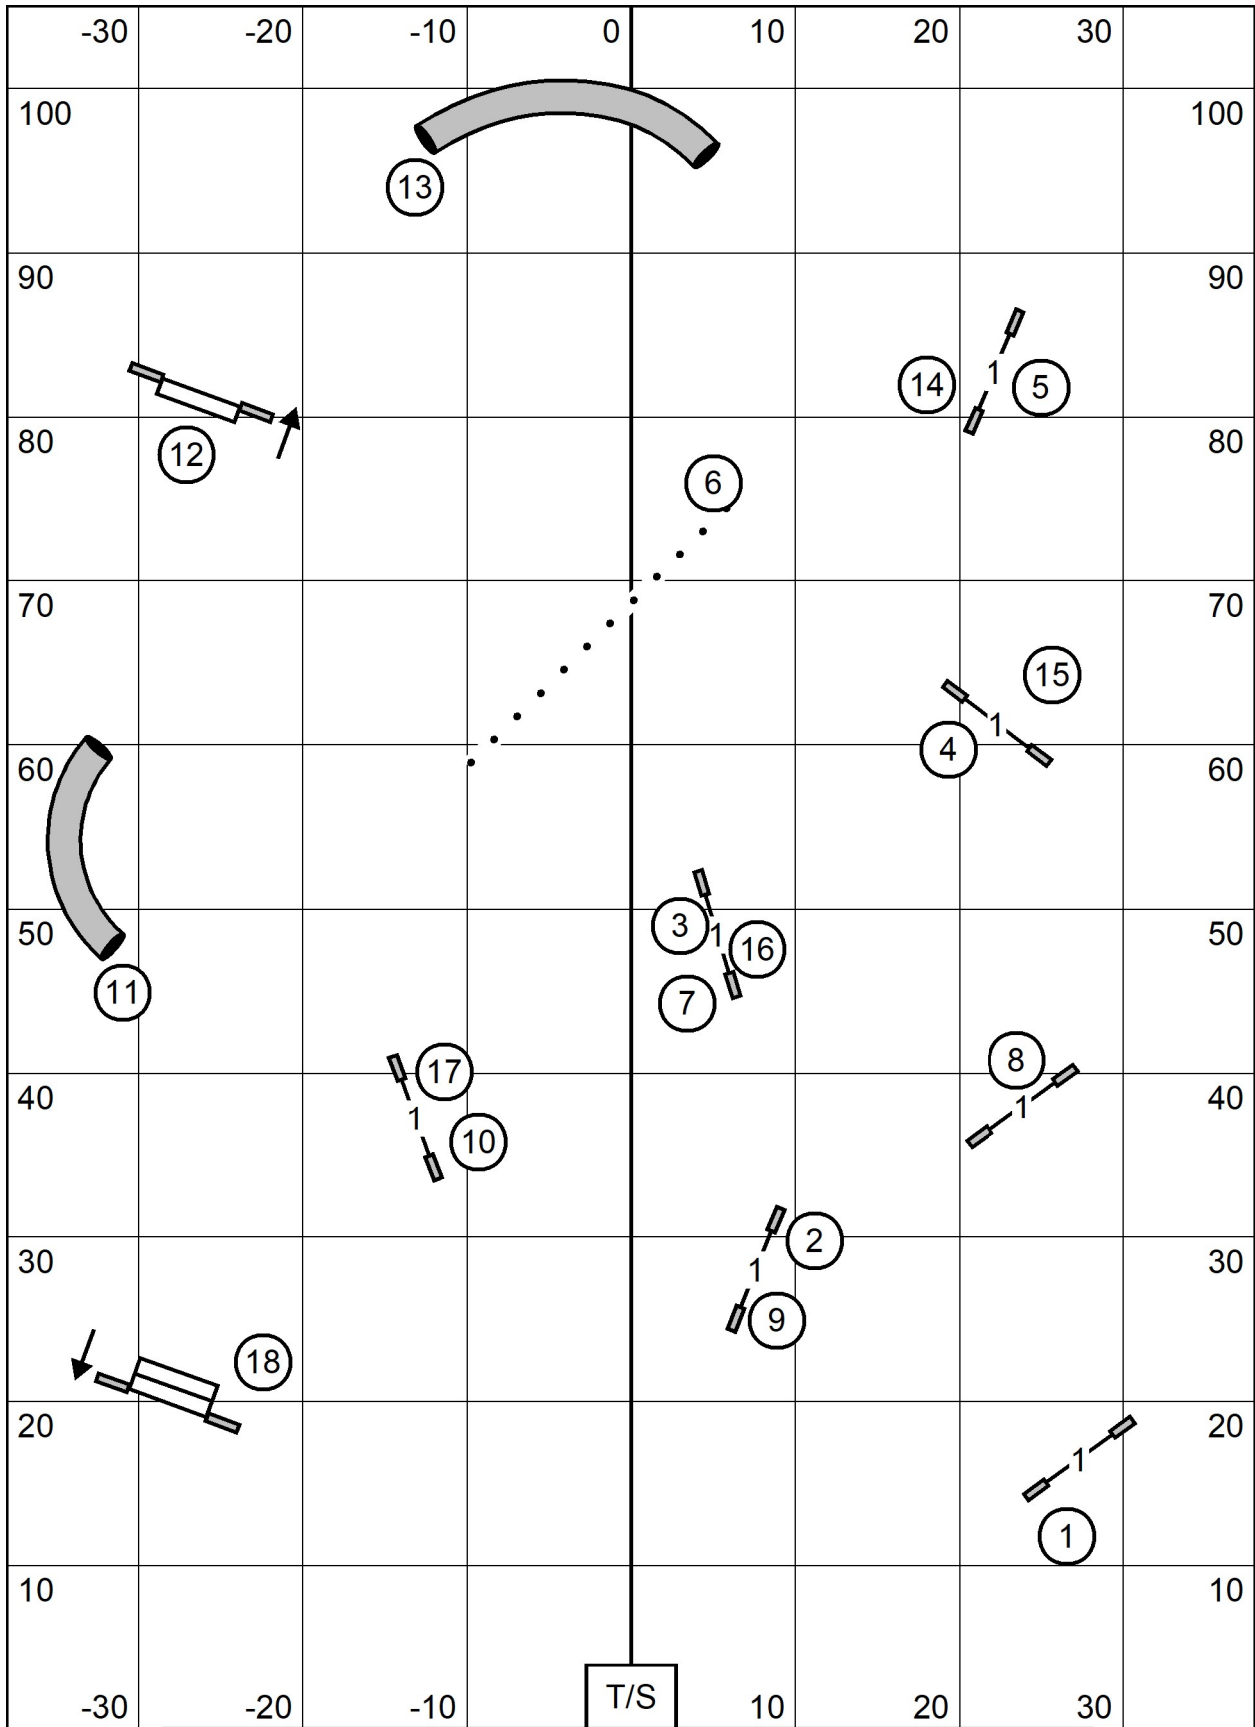

Enter/Exit

Colonial Shetland Sheepdog Club
Master/Excellent JWW
Saturday Feb 1, 2025
Judge: Jan Skurzynski

Enter/Exit

1

Enter/Exit

Colonial Shetland Sheepdog Club
Open JWW
Saturday Feb 1, 2025
Judge: Jan Skurzynski

Enter/Exit

1

E/M Send (4) (5) (6)
 Open Send (4) (5) or (5) (6) in flow
 Nov Send (4) (5) or (5) (6) in flow

Novice
 Open ———
 M/E - - - -

Enter/Exit Colonial Shetland Sheepdog Club
 Combined FAST
 Saturday Feb 1, 2025
 Judge: Jan Skurzynski