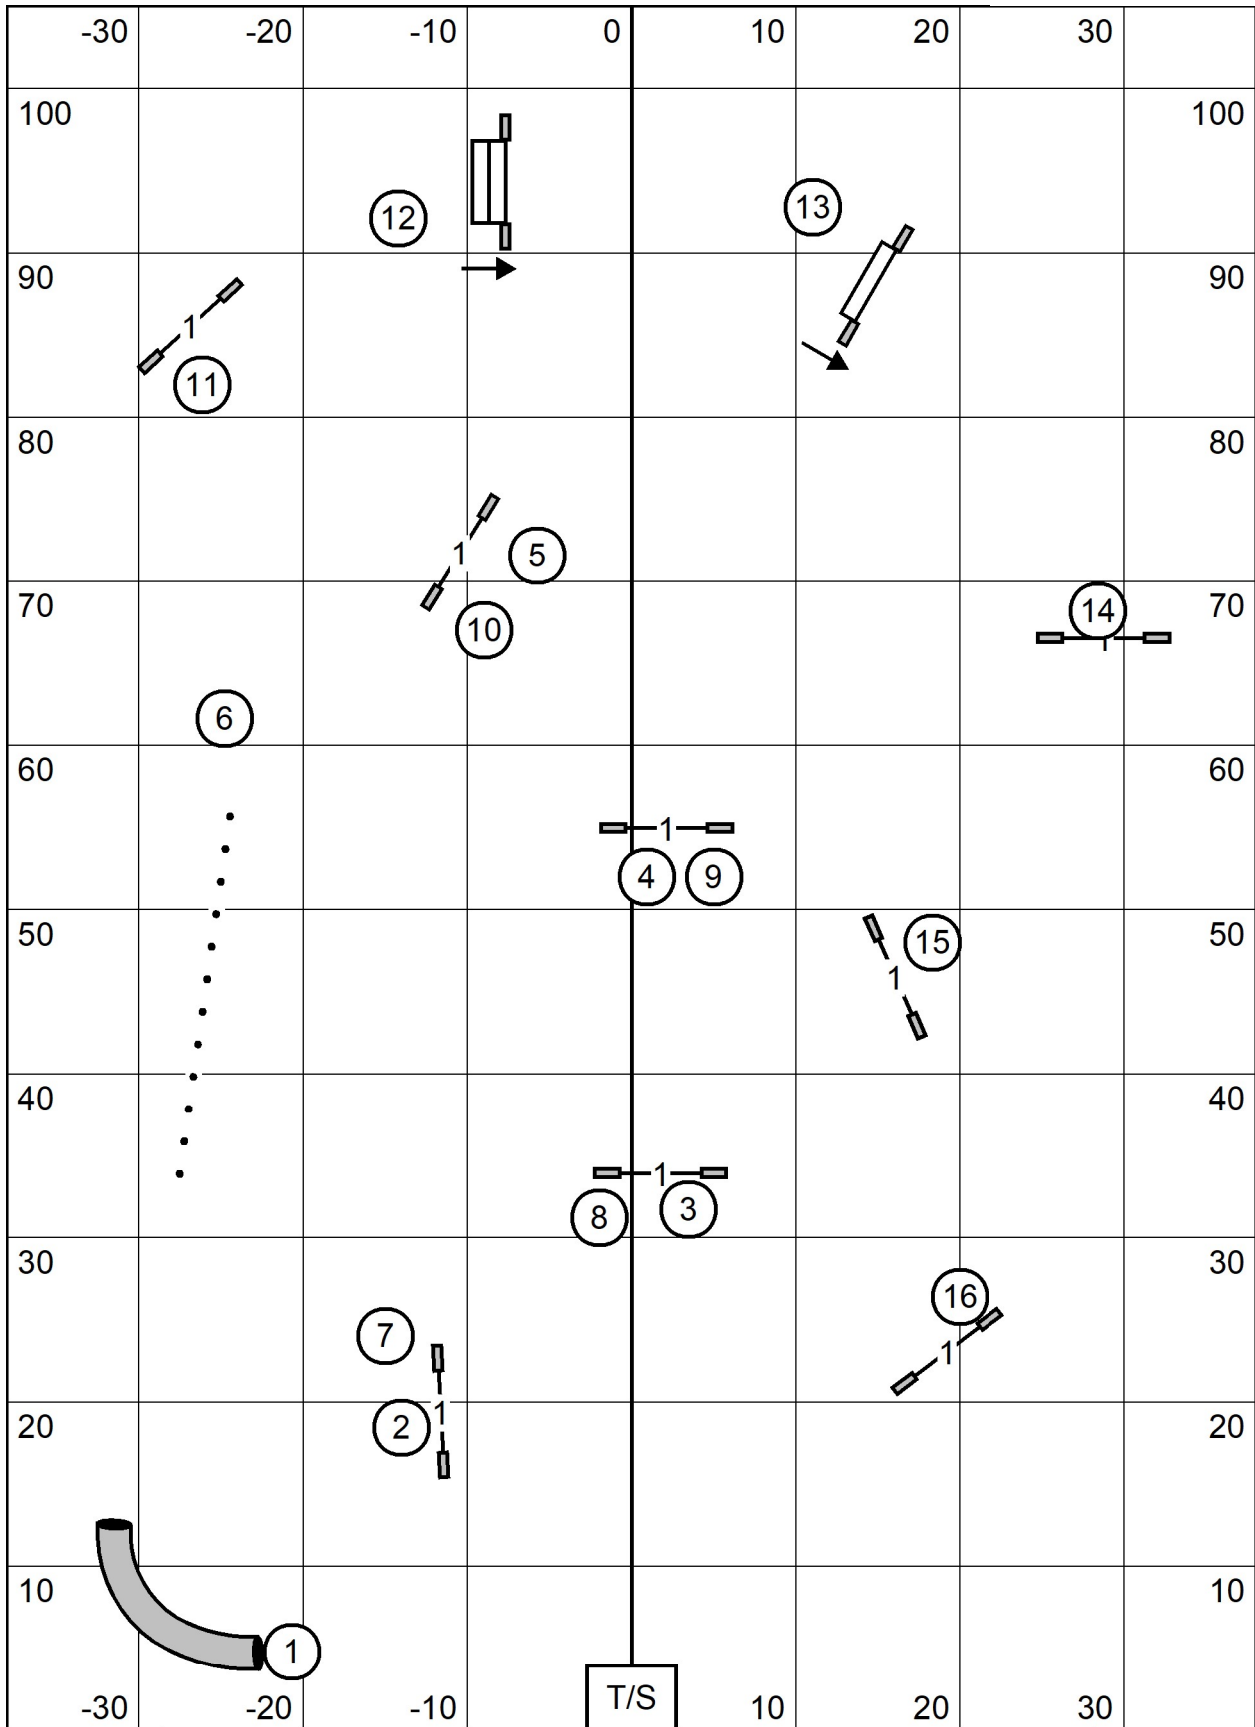

Enter/Exit

Enter/Exit

Colonial Shetland Sheepdog Club
Premier JWW
Sunday Feb 2, 2025
Judge: Jan Skurzynski

Enter/Exit

Enter/Exit

Colonial Shetland Sheepdog Club
Open JWW
Sunday Feb 2, 2025
Judge: Jan Skurzynski