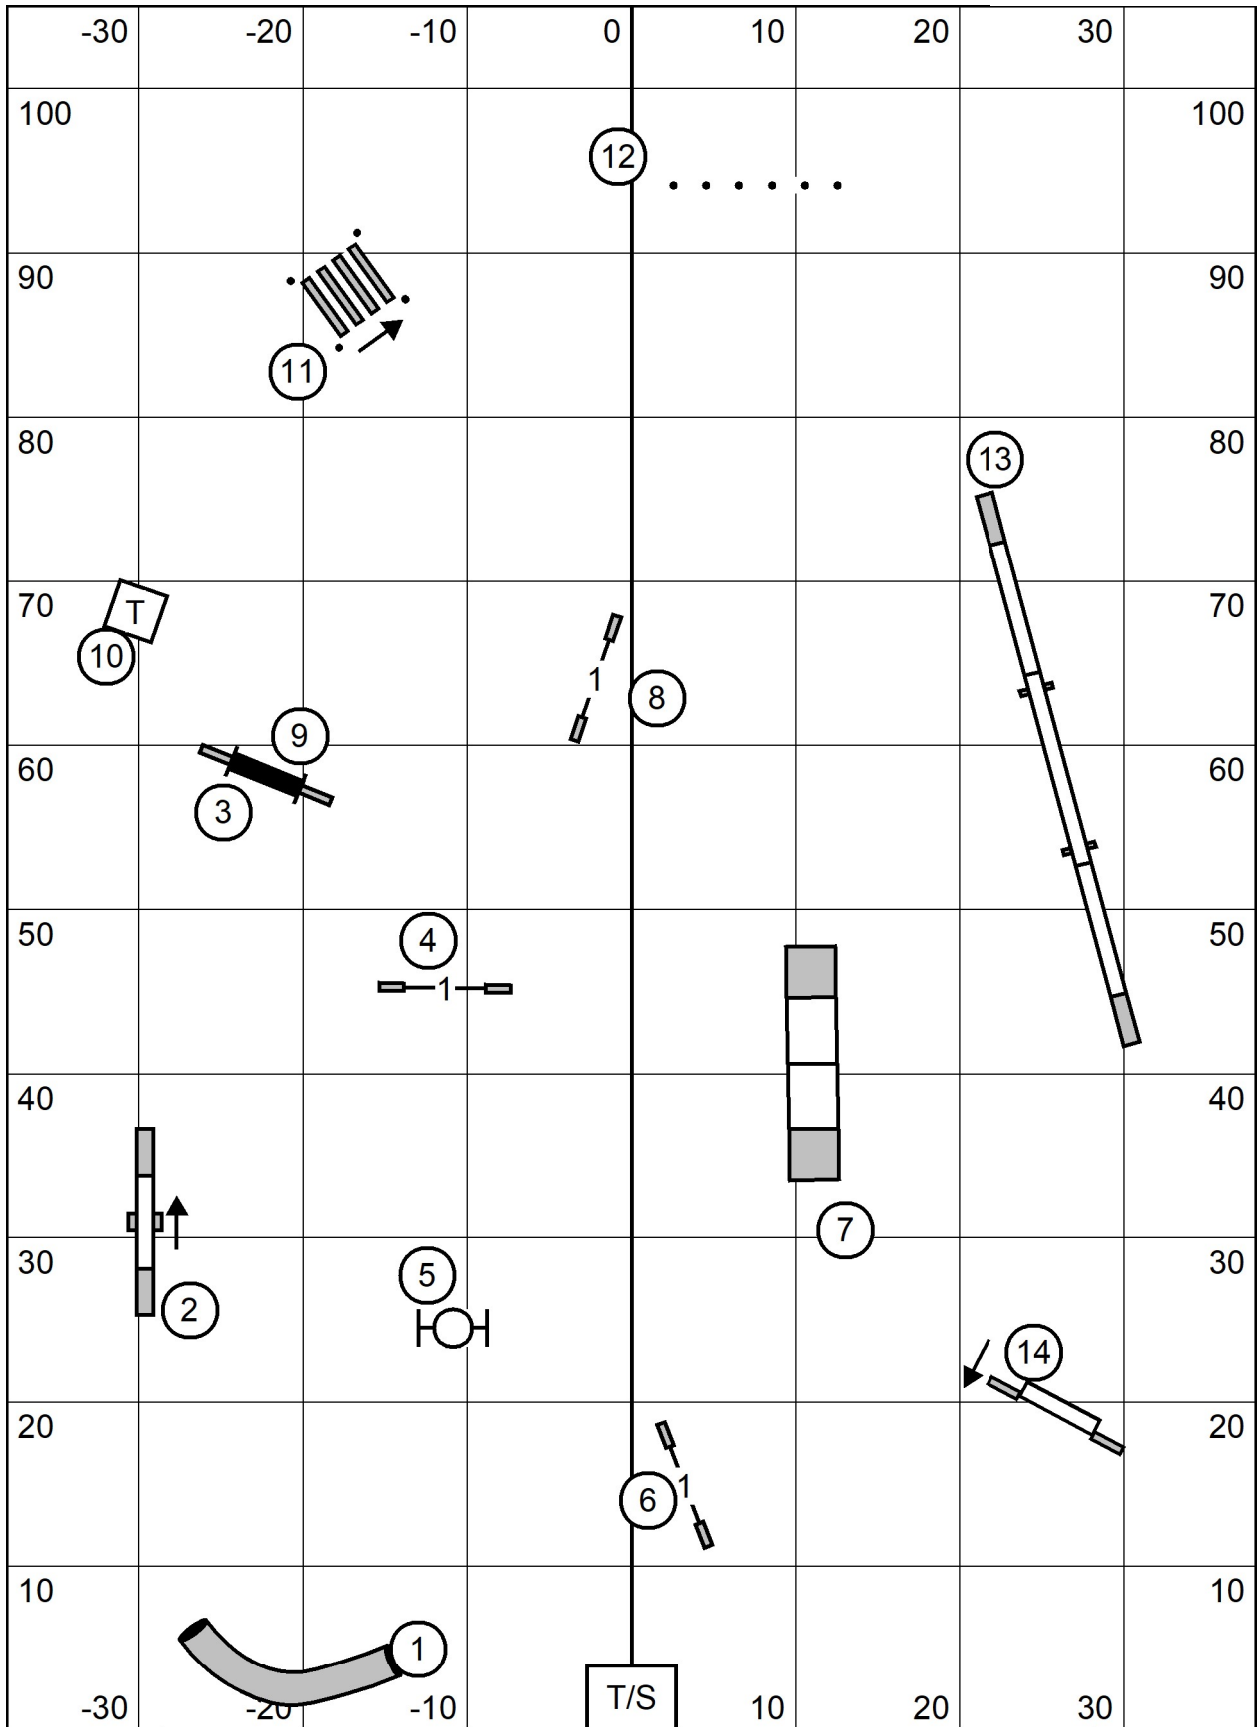

Enter/Exit

Colonial Shetland Sheepdog Club
Novice Standard
Sunday Feb 2, 2025
Judge: Jan Skurzynski

Enter/Exit