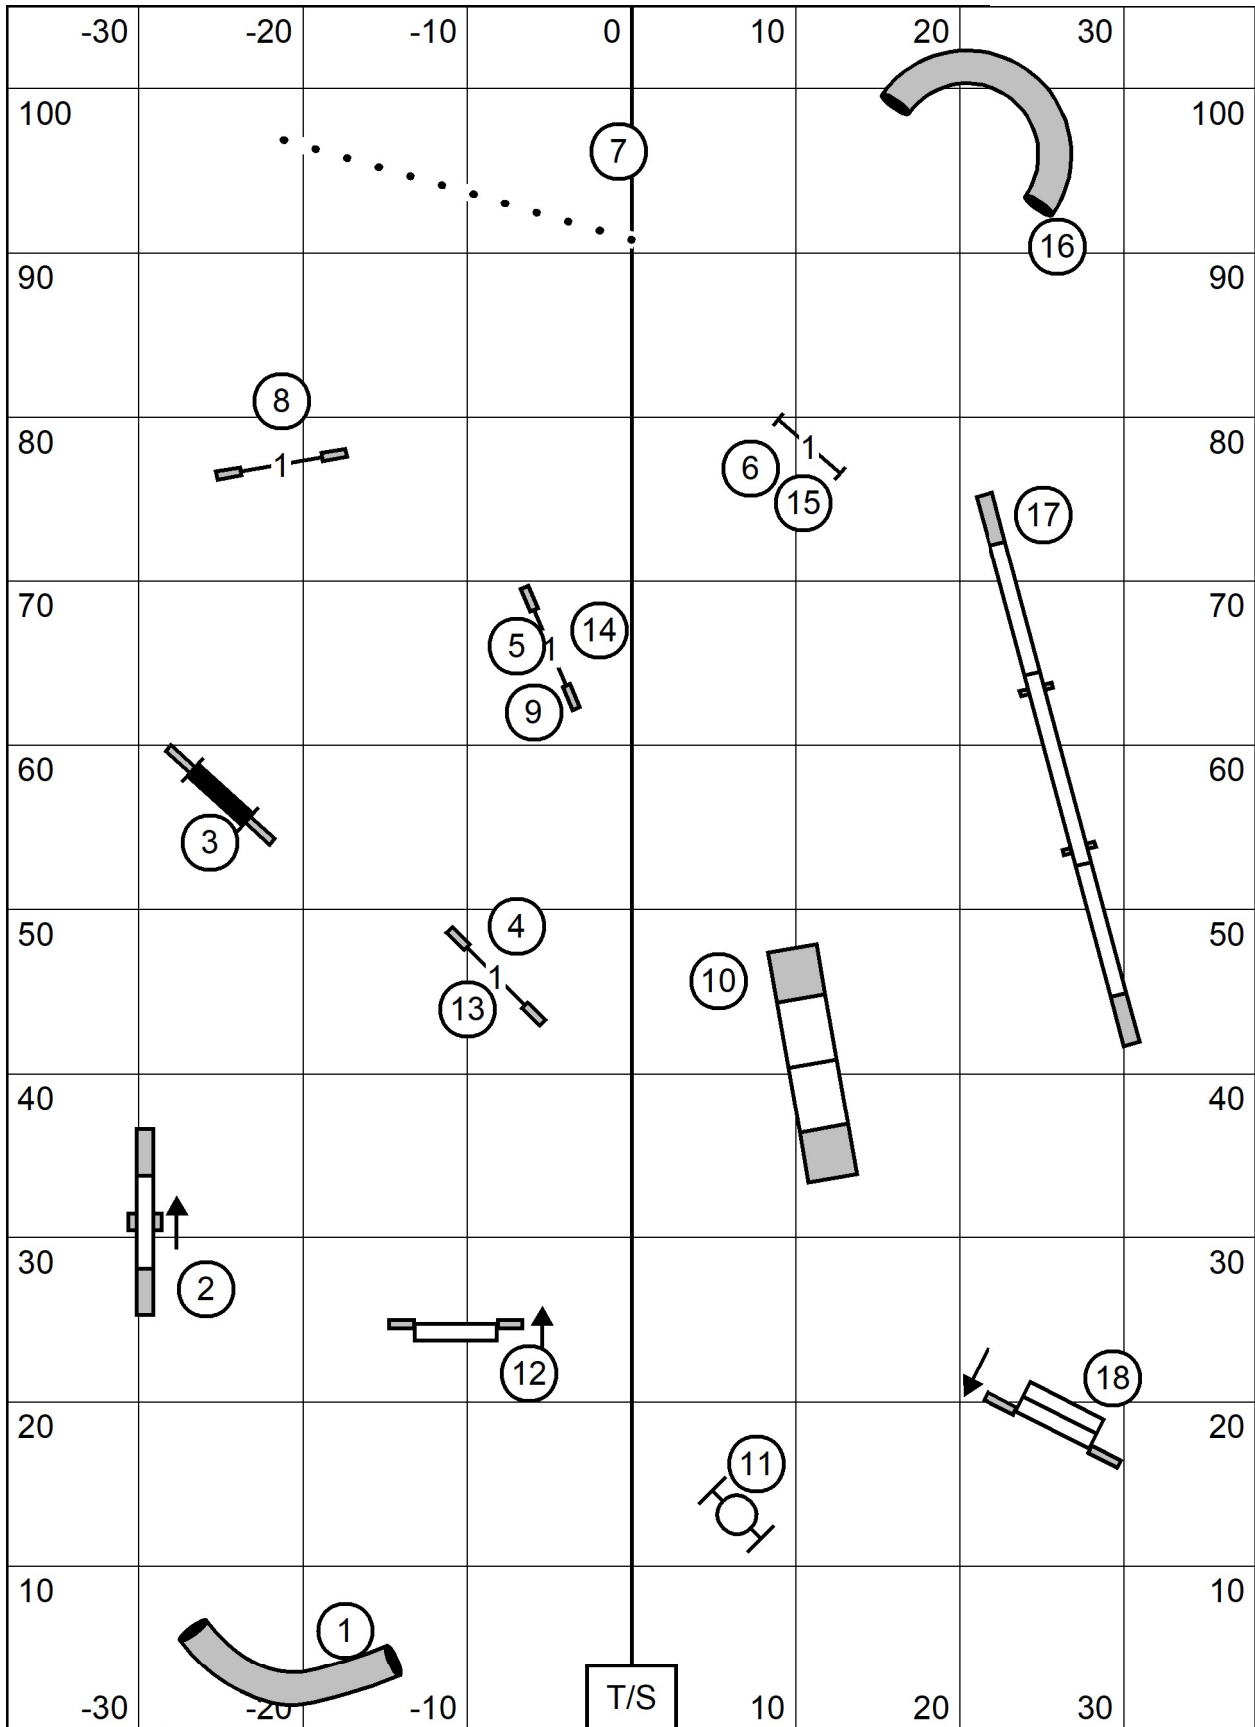

Enter/Exit

Colonial Shetland Sheepdog Club
Premier Standard
Sunday Feb 2, 2025
Judge: Jan Skurzynski

Enter/Exit

Enter/Exit

Colonial Shetland Sheepdog Club
Master/Excellent Standard
Sunday Feb 2, 2025
Judge: Jan Skurzynski