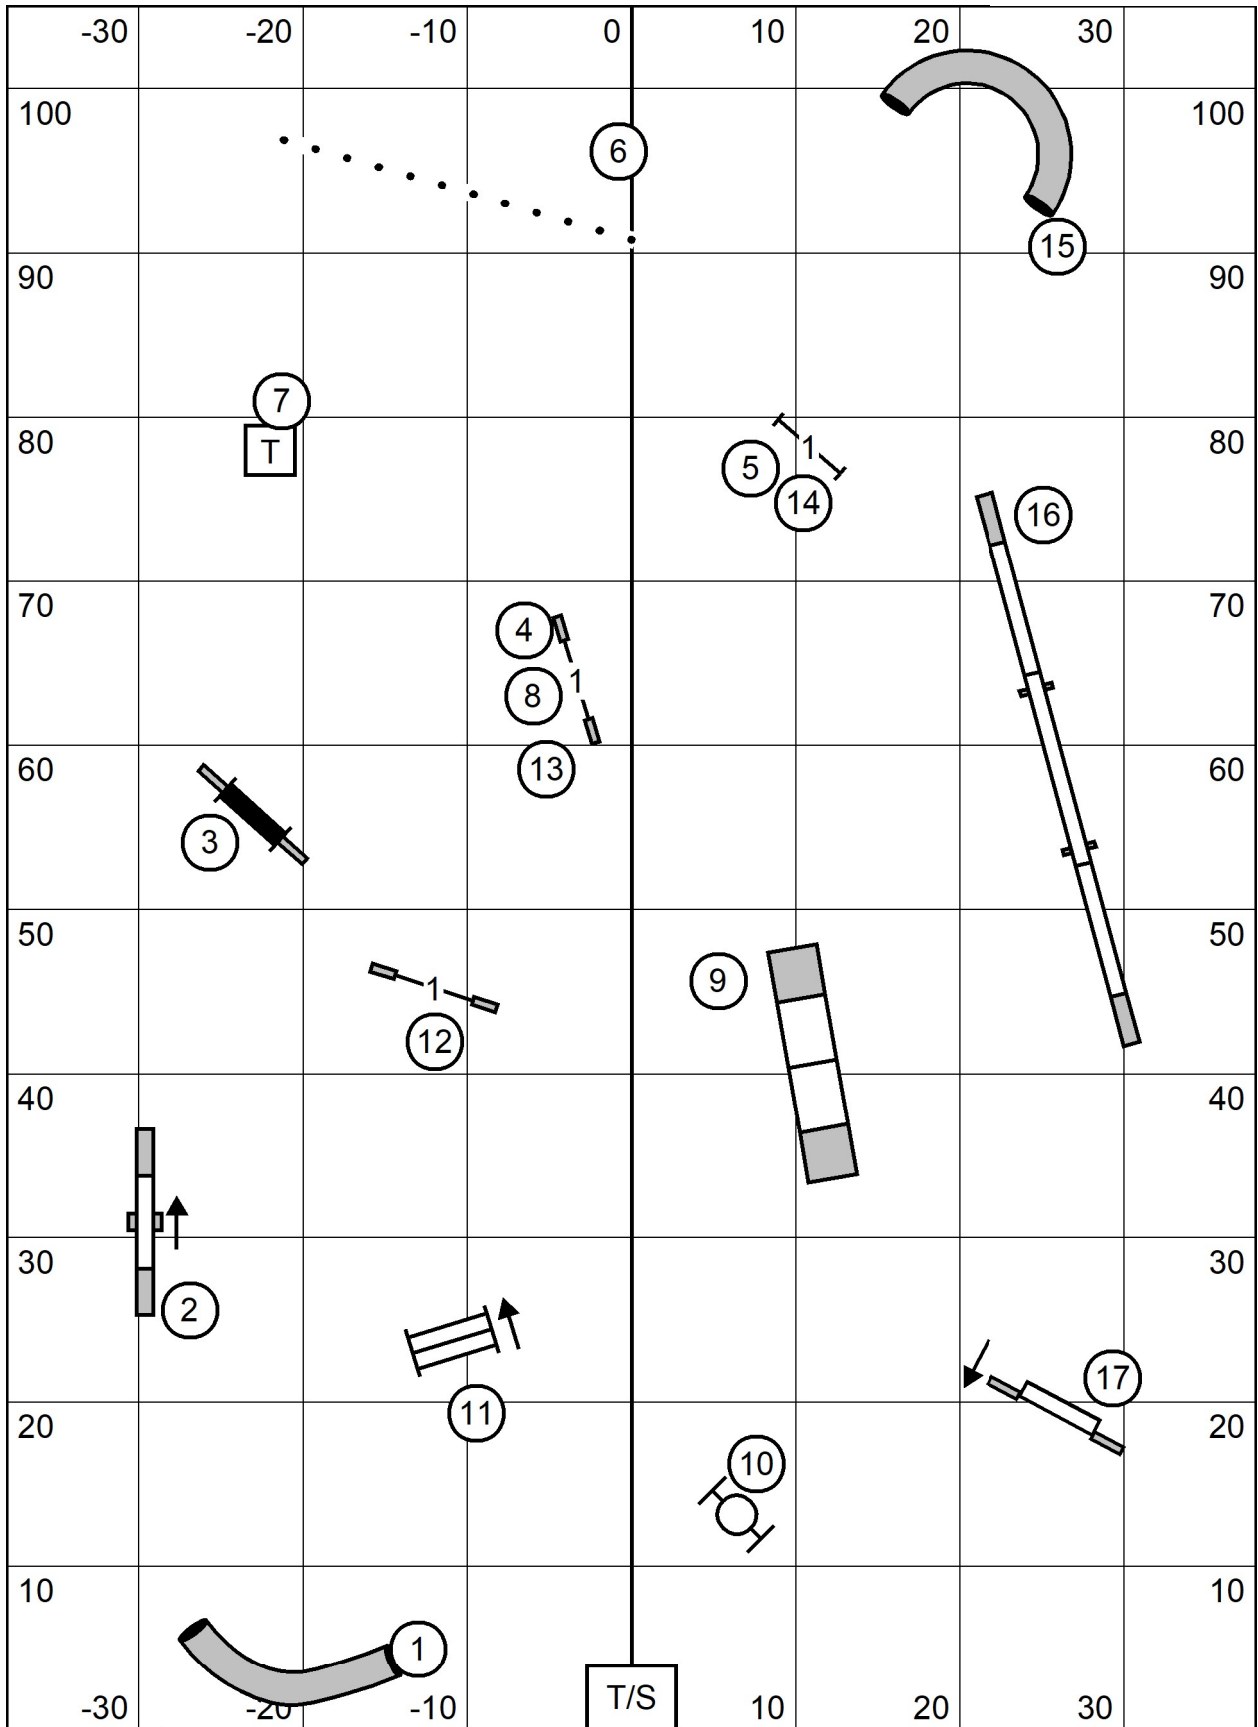

Enter/Exit

Colonial Shetland Sheepdog Club
Open Standard
Sunday Feb 2, 2025
Judge: Jan Skurzynski

Enter/Exit