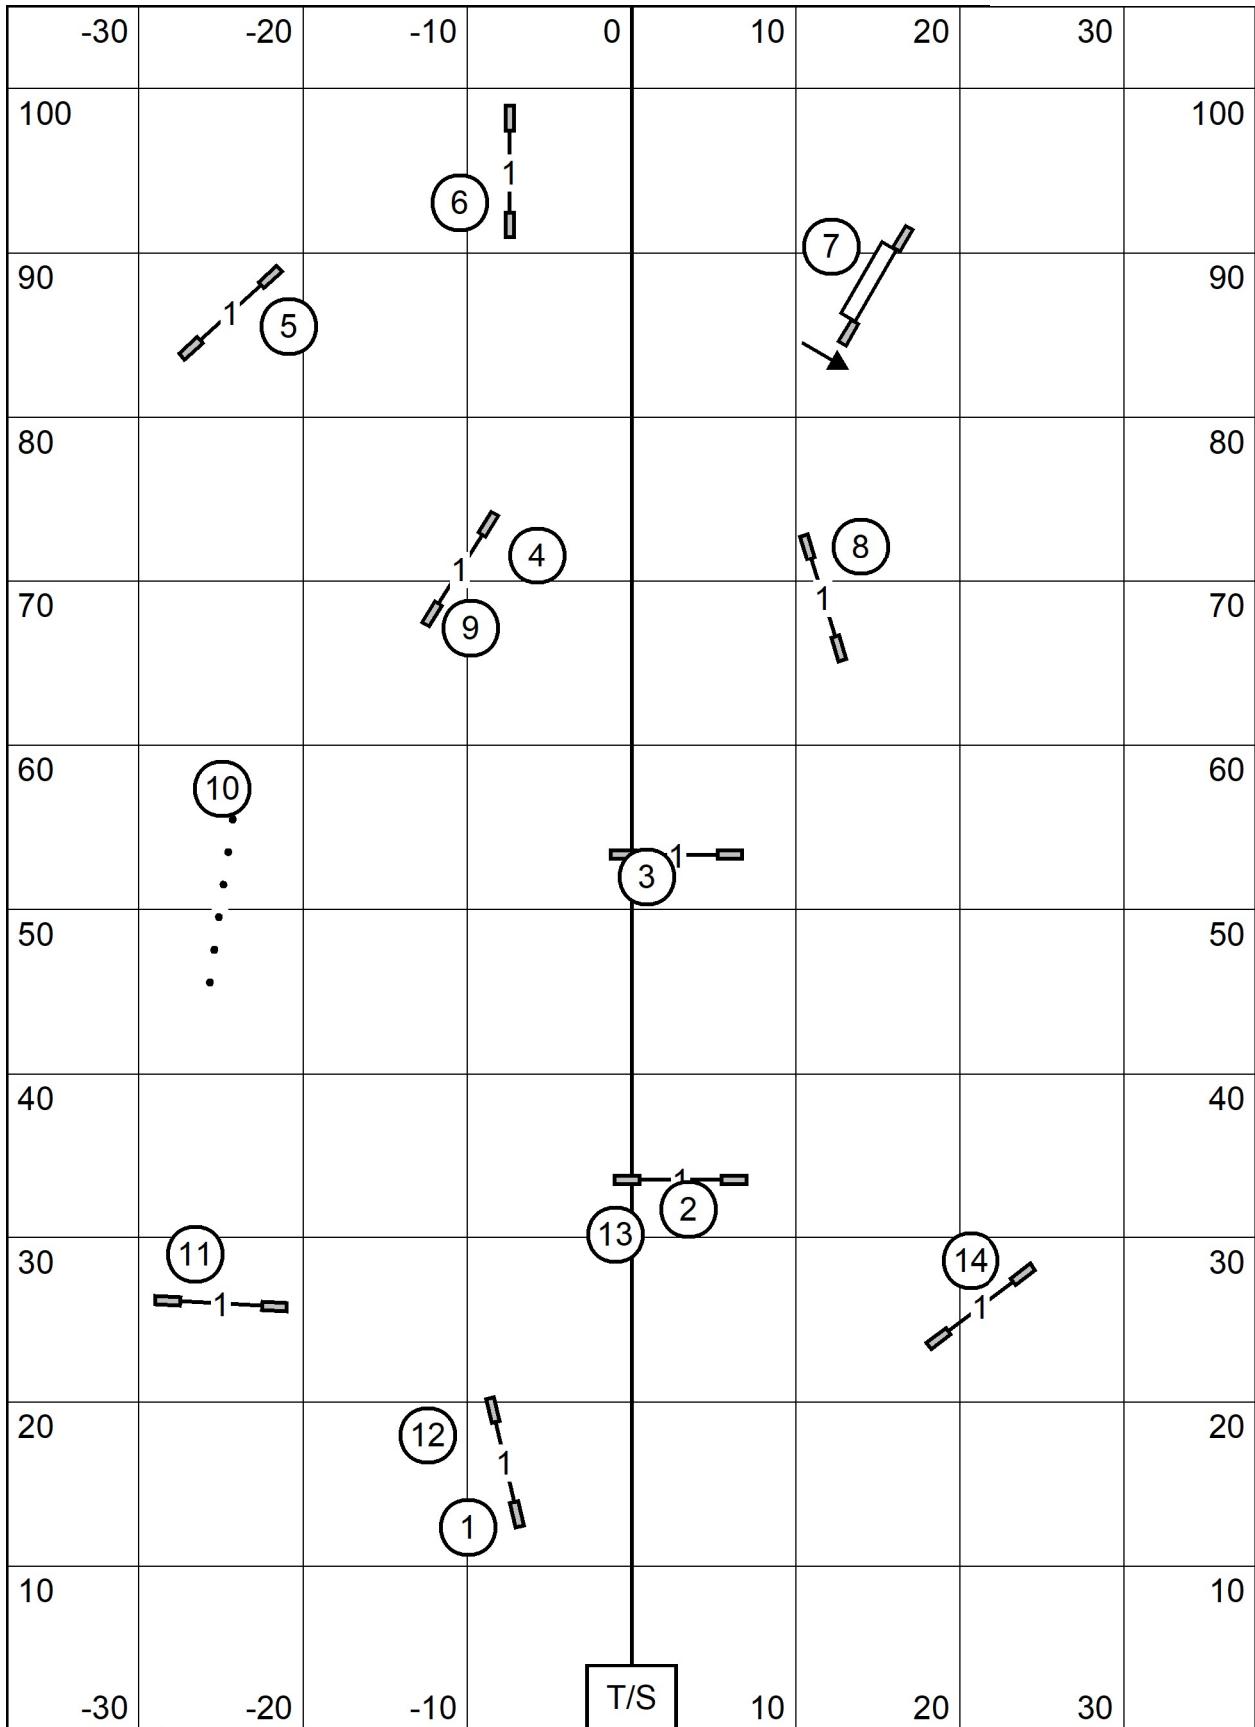

Enter/Exit

Colonial Shetland Sheepdog Club
Novice JWW
Sunday Feb 2, 2025
Judge: Jan Skurzynski

Enter/Exit