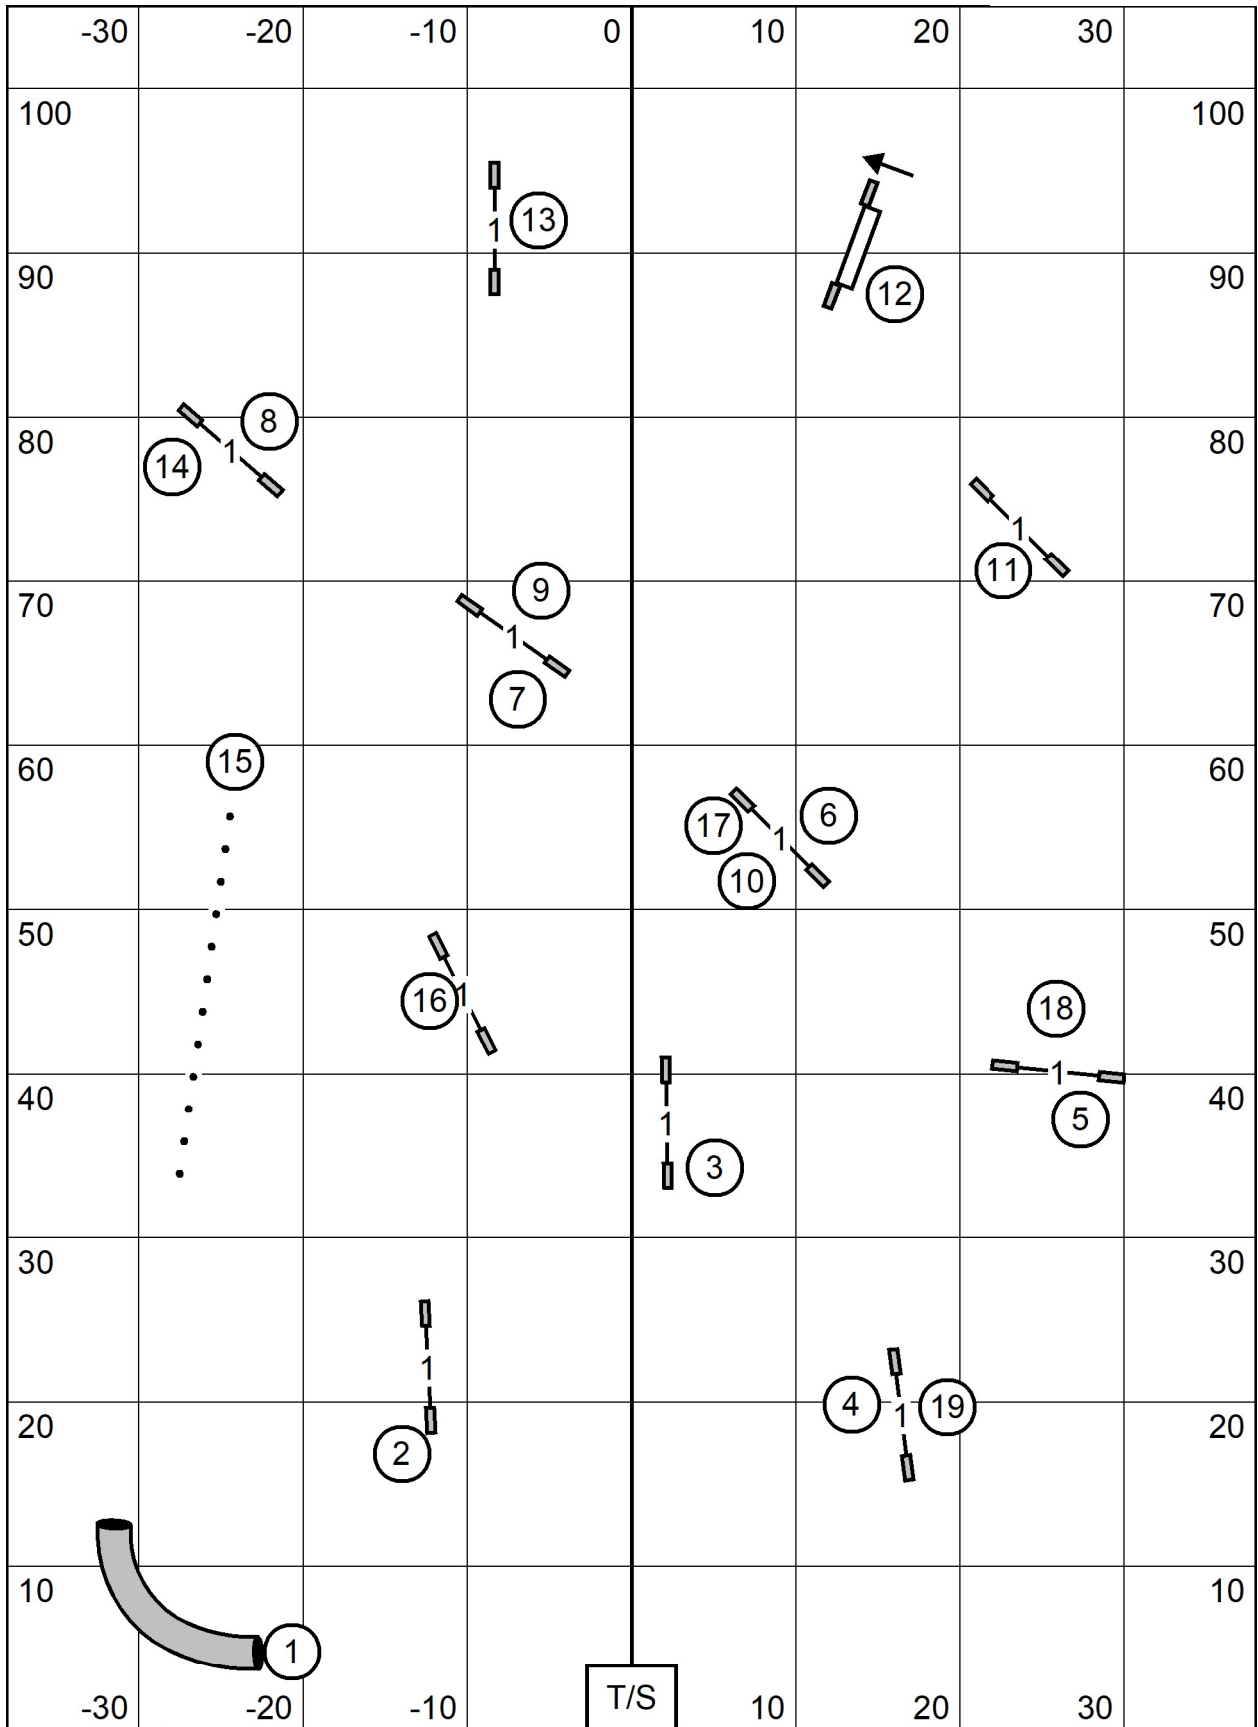

Enter/Exit

Colonial Shetland Sheepdog Club
Premier JWW
Sunday Feb 2, 2025
Judge: Jan Skurzynski

Enter/Exit