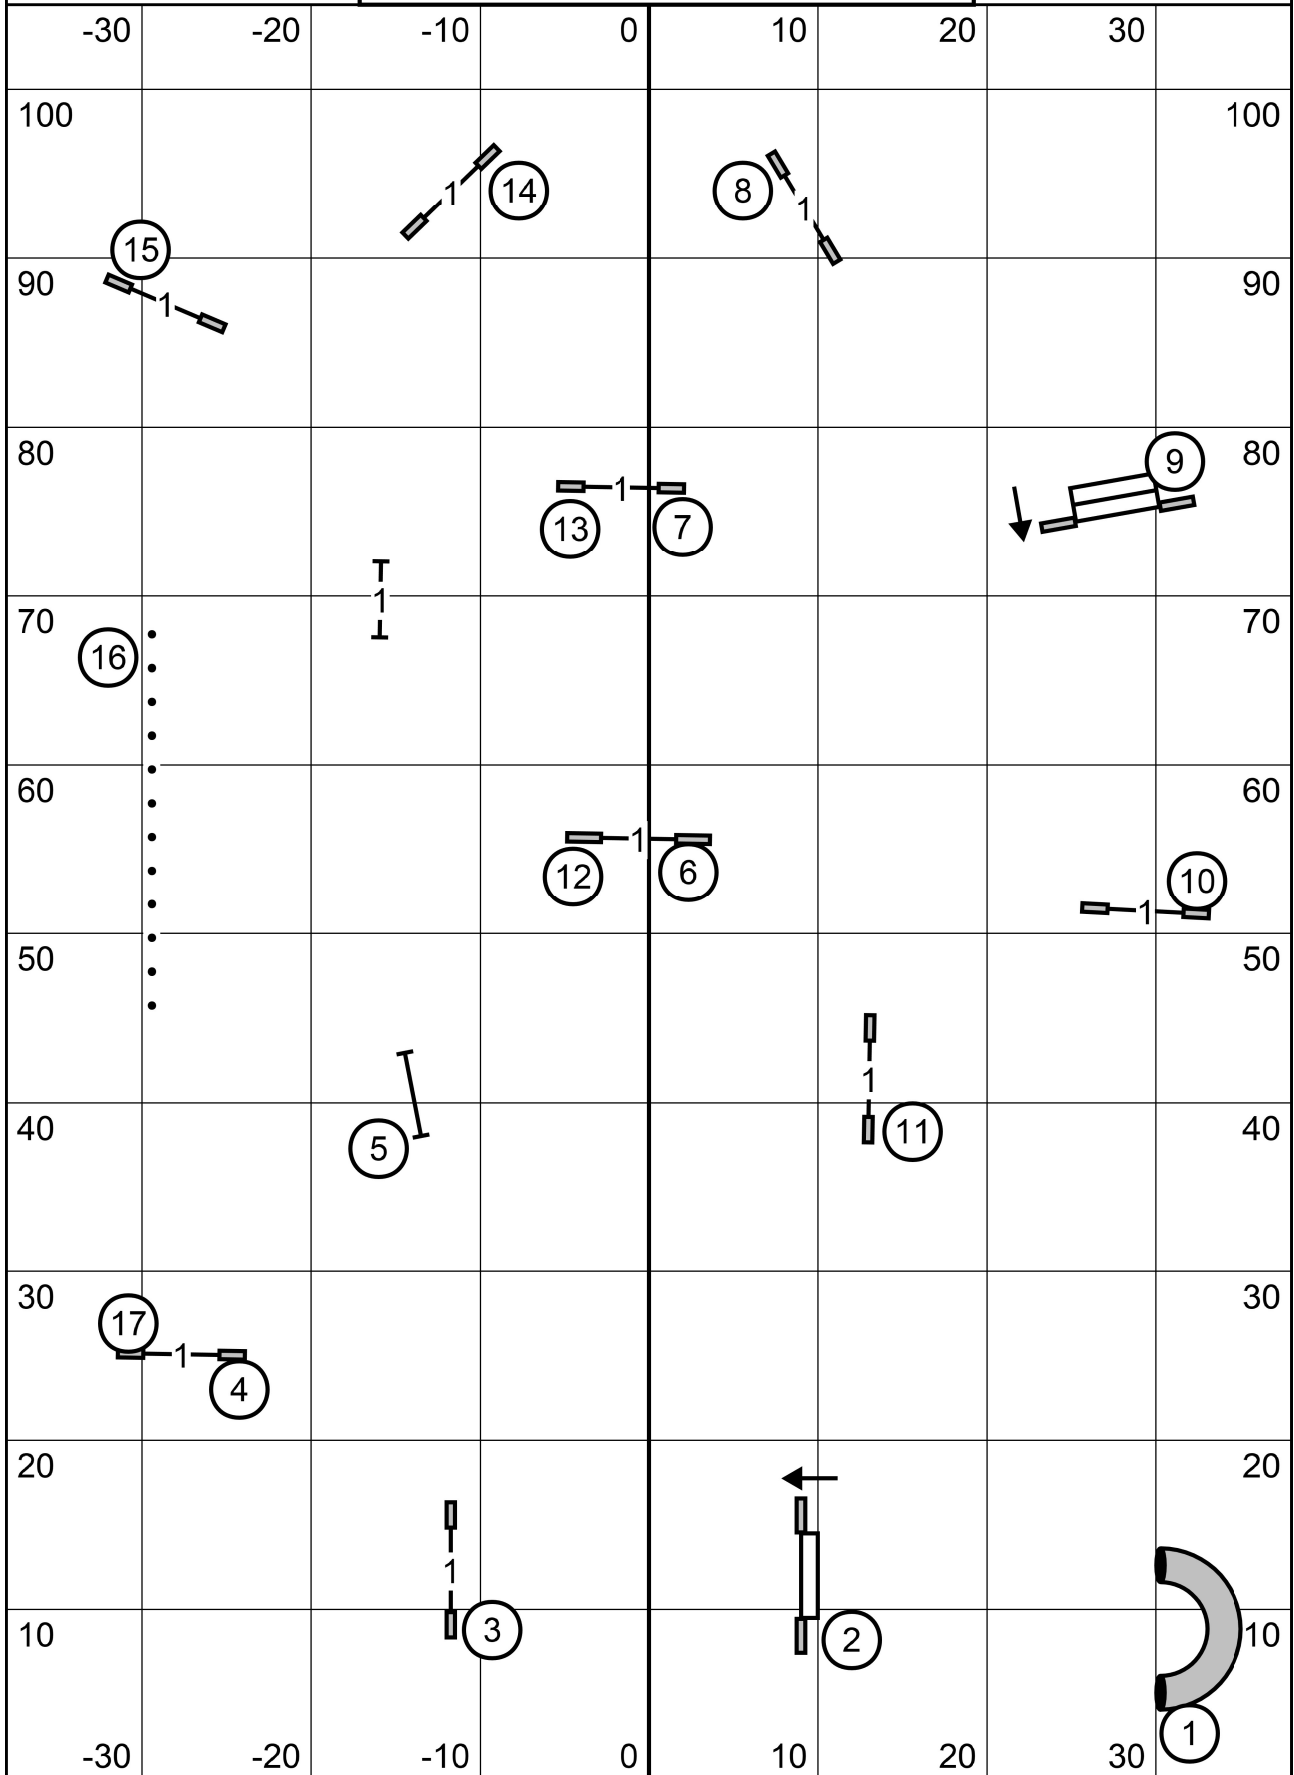

Eastern English Springer Spaniel Club
 Saturday 2-15-25 PREMIER STD
 Judge Karl Blakely

Eastern English Springer Spaniel Club
 Saturday 2-15-25 EXC / MSTR STD
 Judge Karl Blakely

Eastern English Springer Spaniel Club
 Saturday 2-15-25 OPEN STD
 Judge Karl Blakely

Eastern English Springer Spaniel Club
 Saturday 2-15-25 NOVICE JWW
 Judge Karl Blakely