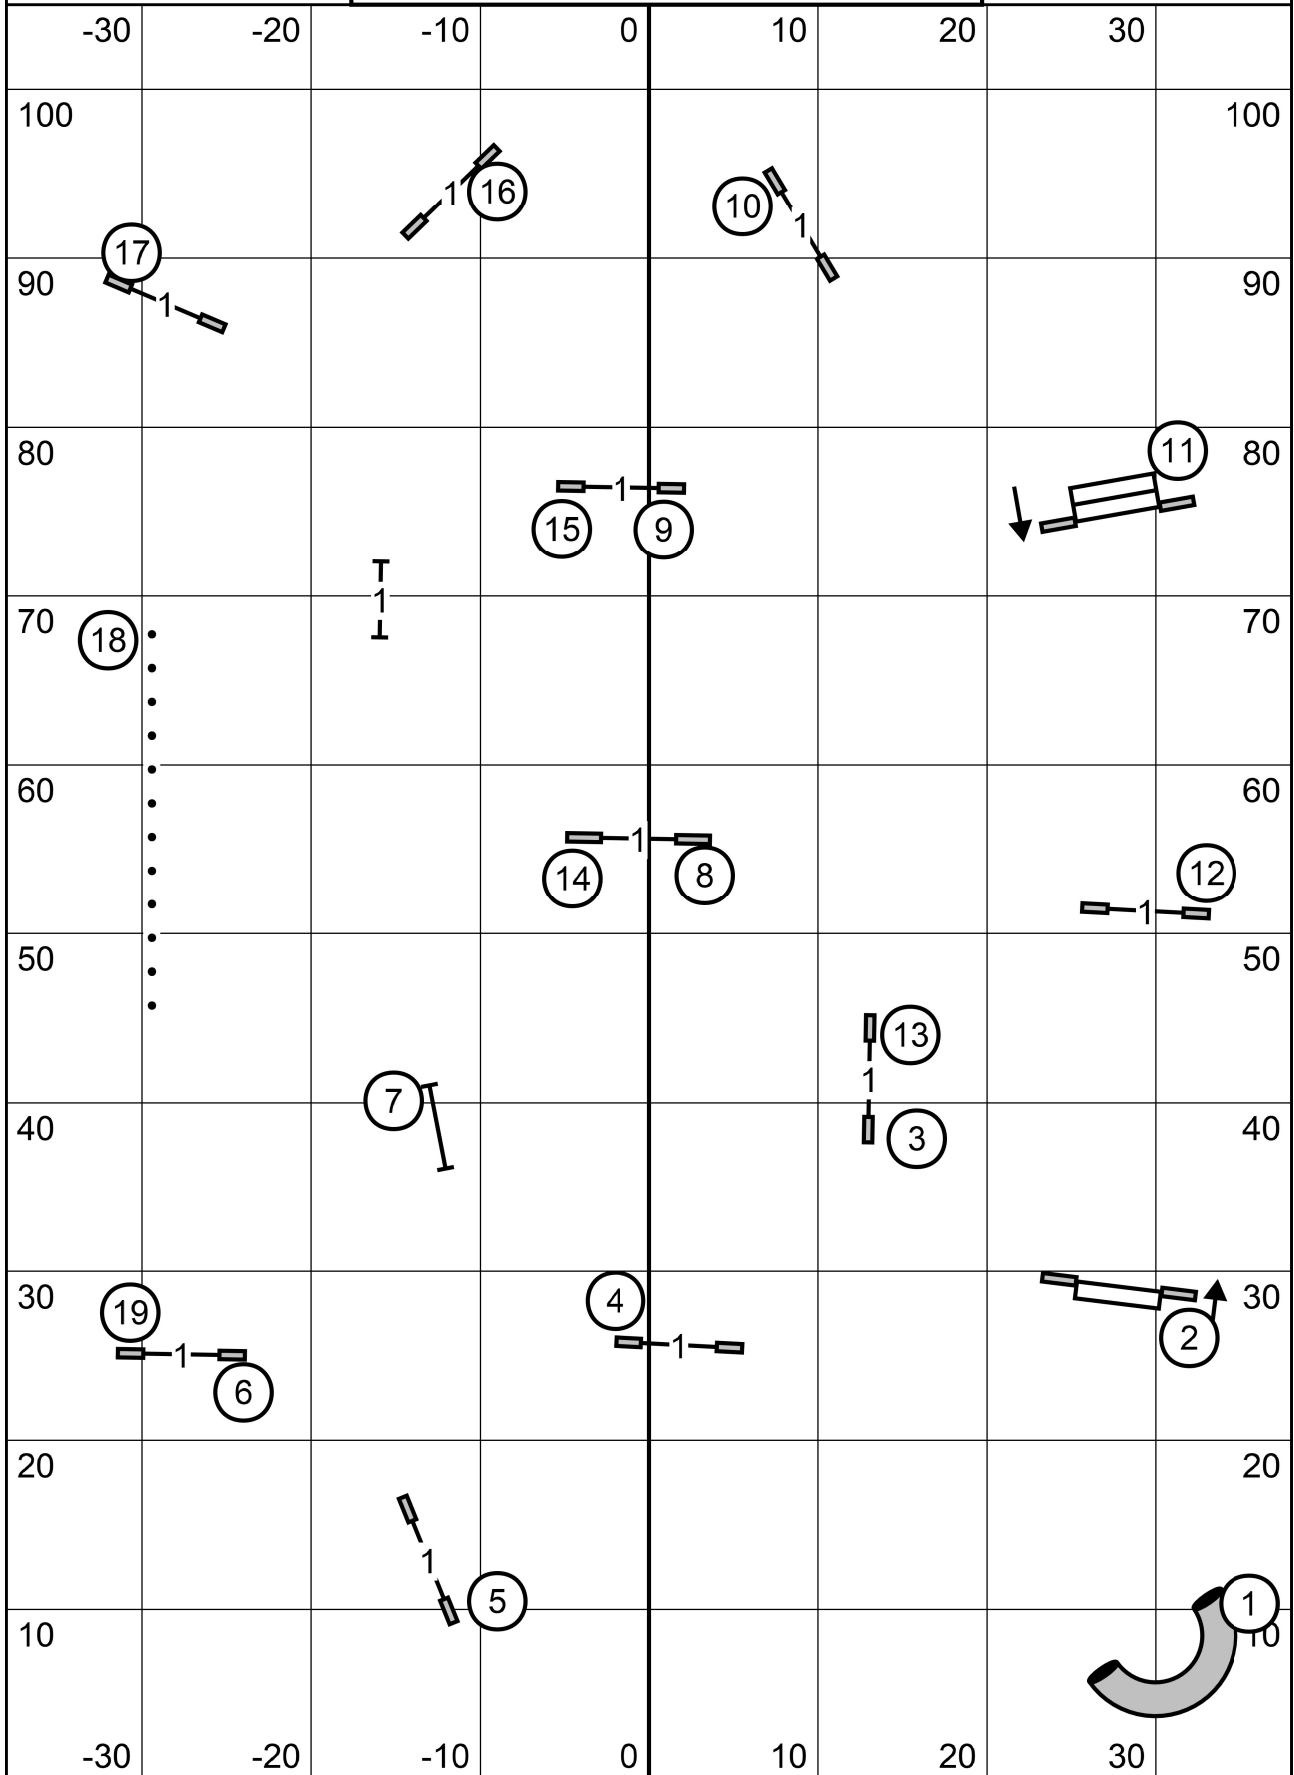

Eastern English Springer Spaniel Club
Saturday 2-15-25 EXC / MSTR JWW
Judge Karl Blakely