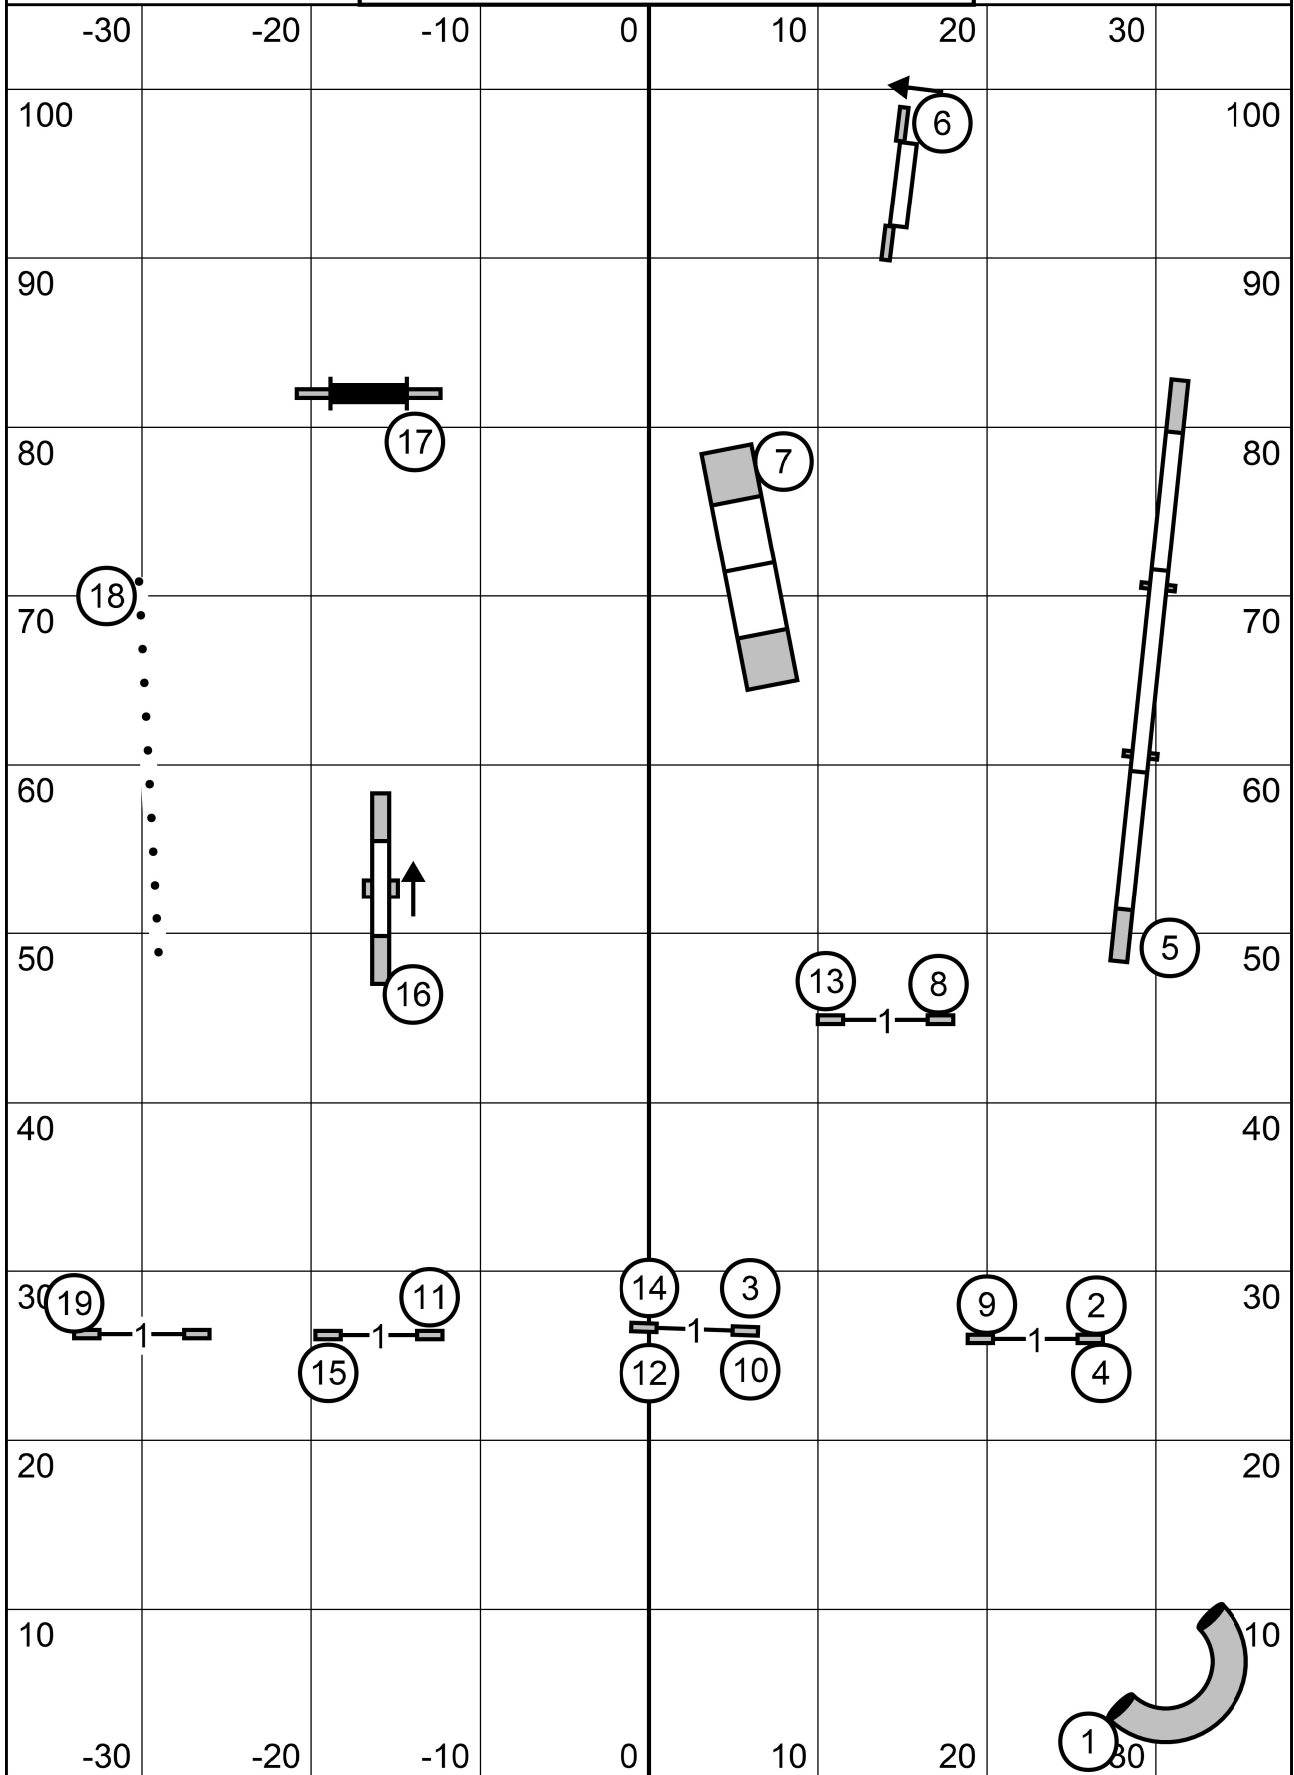

Eastern English Springer Spaniel Club
Saturday 2-15-25 PREMIER STD
Judge Karl Blakely