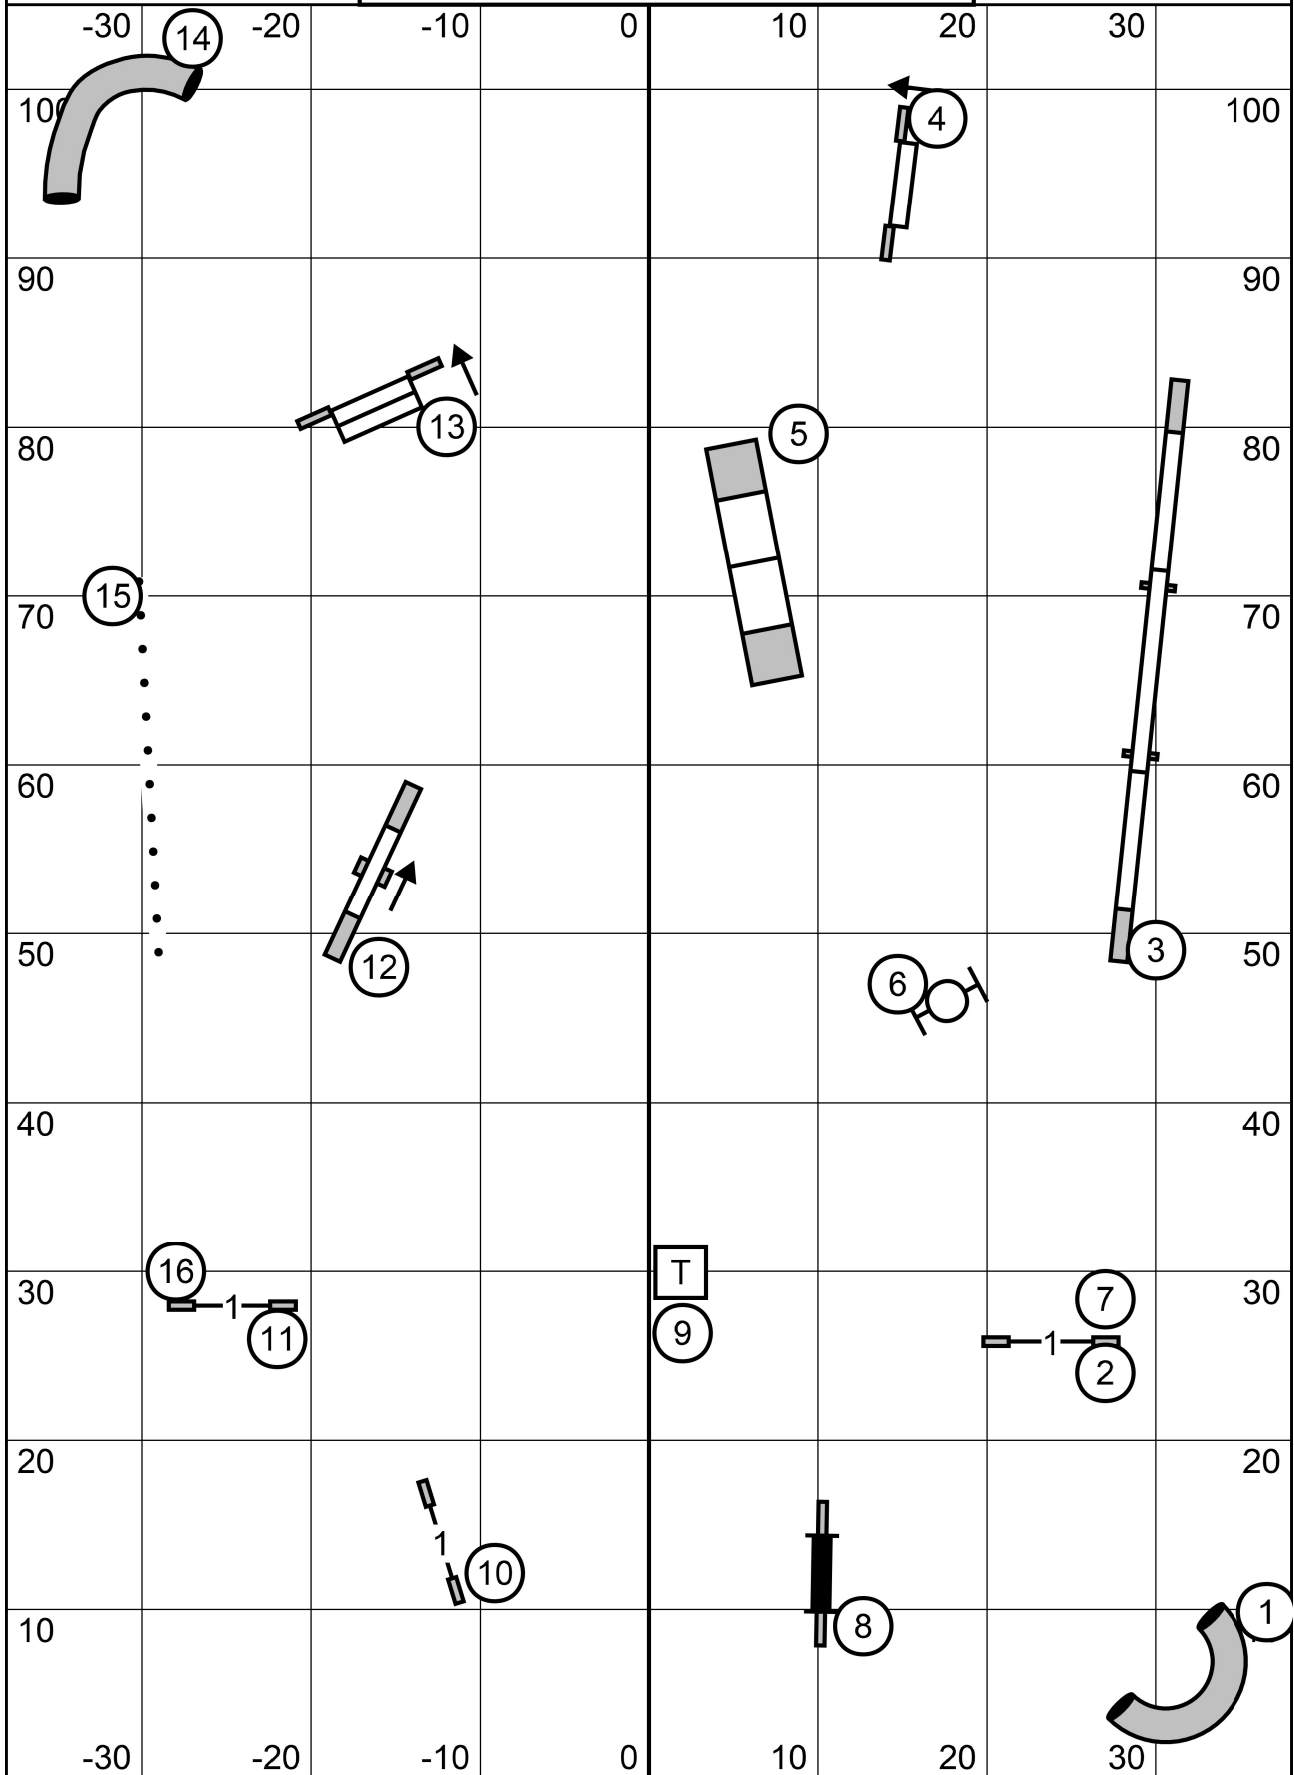

Eastern English Springer Spaniel Club
Saturday 2-15-25 OPEN STD
Judge Karl Blakely