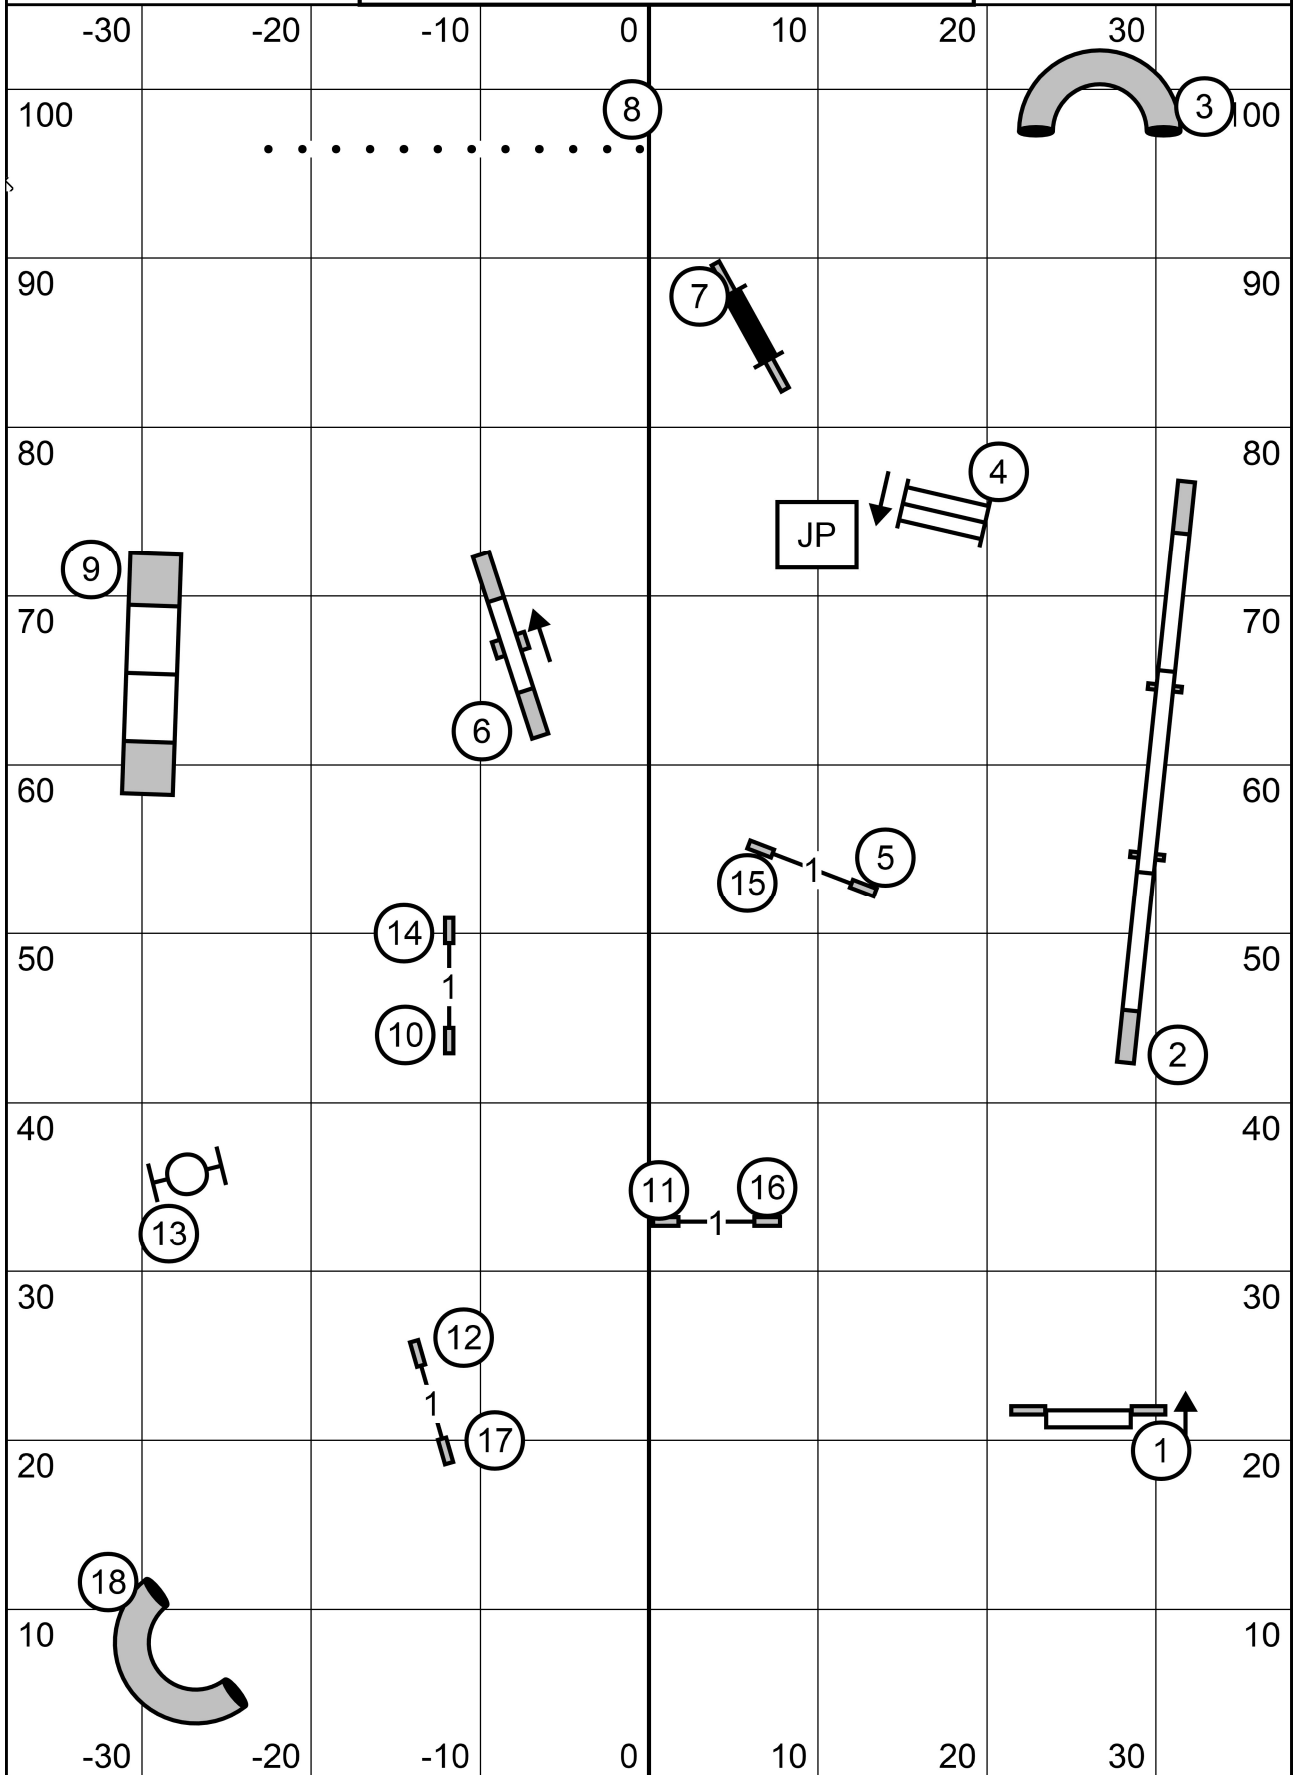

Eastern English Springer Spaniel Club
 Sunday 2-16-25 EXC / MSTR STD
 Judge Karl Blakely

Eastern English Springer Spaniel Club
 Sunday 2-16-25 OPEN STD
 Judge Karl Blakely

Eastern English Springer Spaniel Club
Sunday 2-16-25 NOVICE STD
Judge Karl Blakely