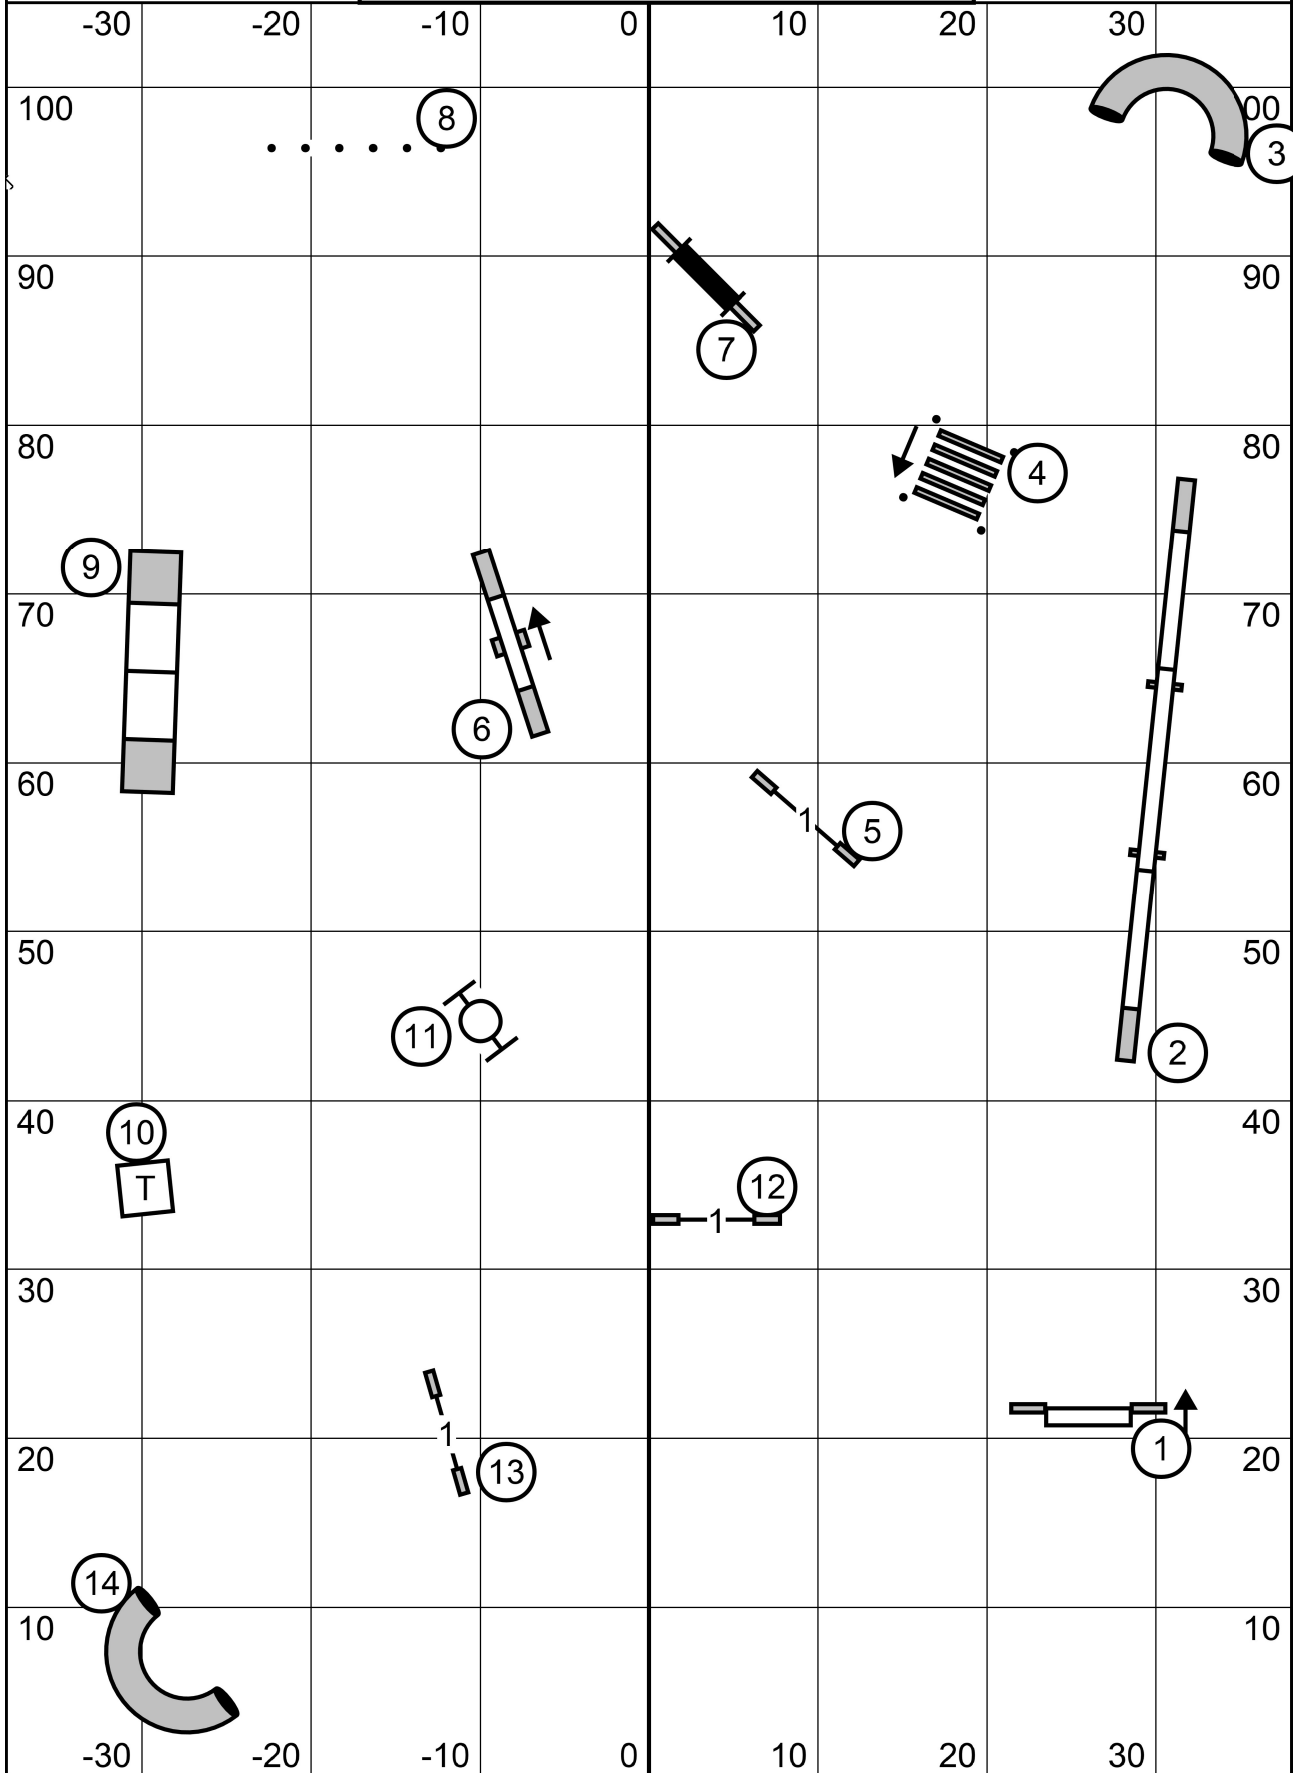

Eastern English Springer Spaniel Club
 Sunday 2-16-25 EXC / MSTR STD
 Judge Karl Blakely

Eastern English Springer Spaniel Club
 Sunday 2-16-25 OPEN STD
 Judge Karl Blakely

Eastern English Springer Spaniel Club
Sunday 2-16-25 NOVICE STD
Judge Karl Blakely