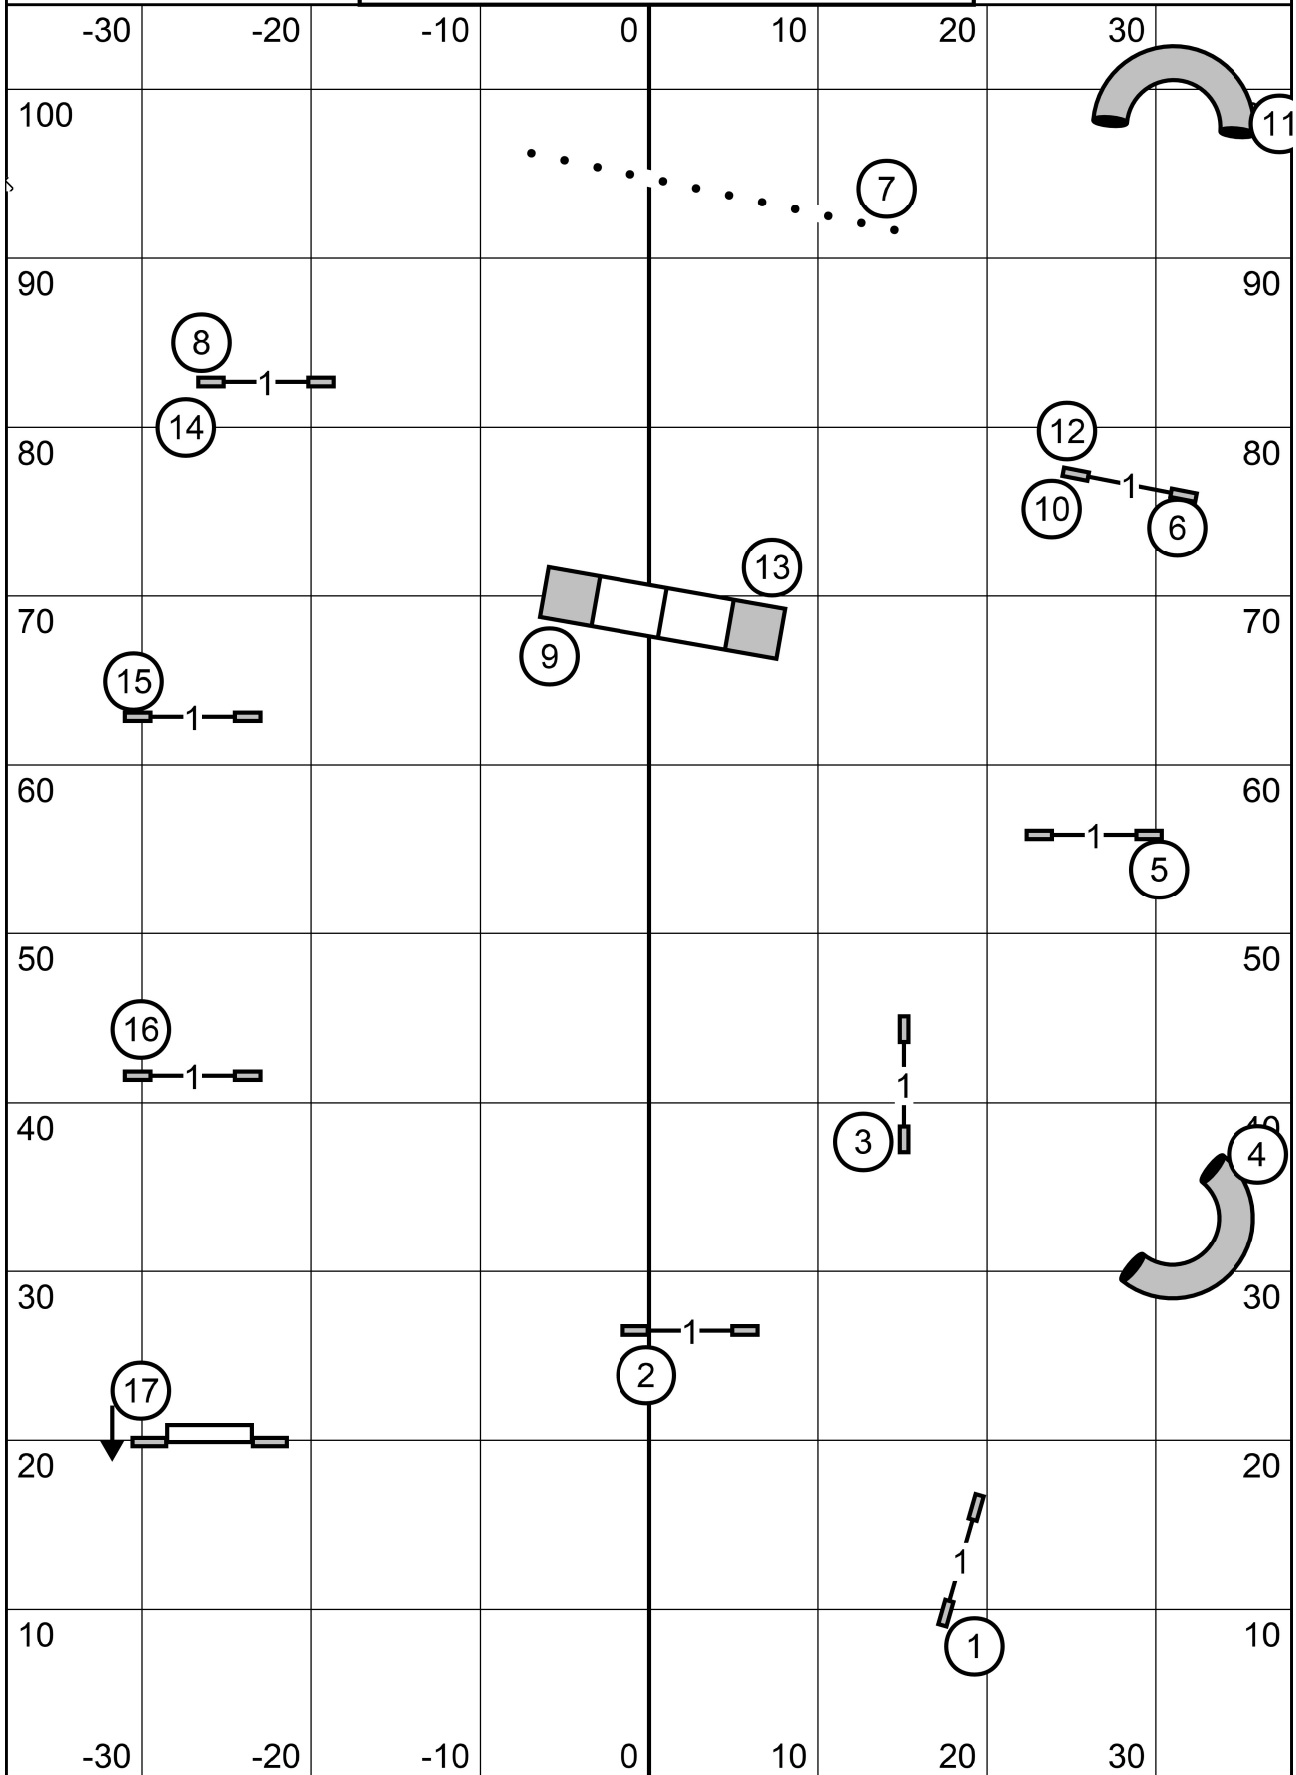

Eastern English Springer Spaniel Club
Sunday 2-16-25 TIME TO BEAT
Judge Karl Blakely