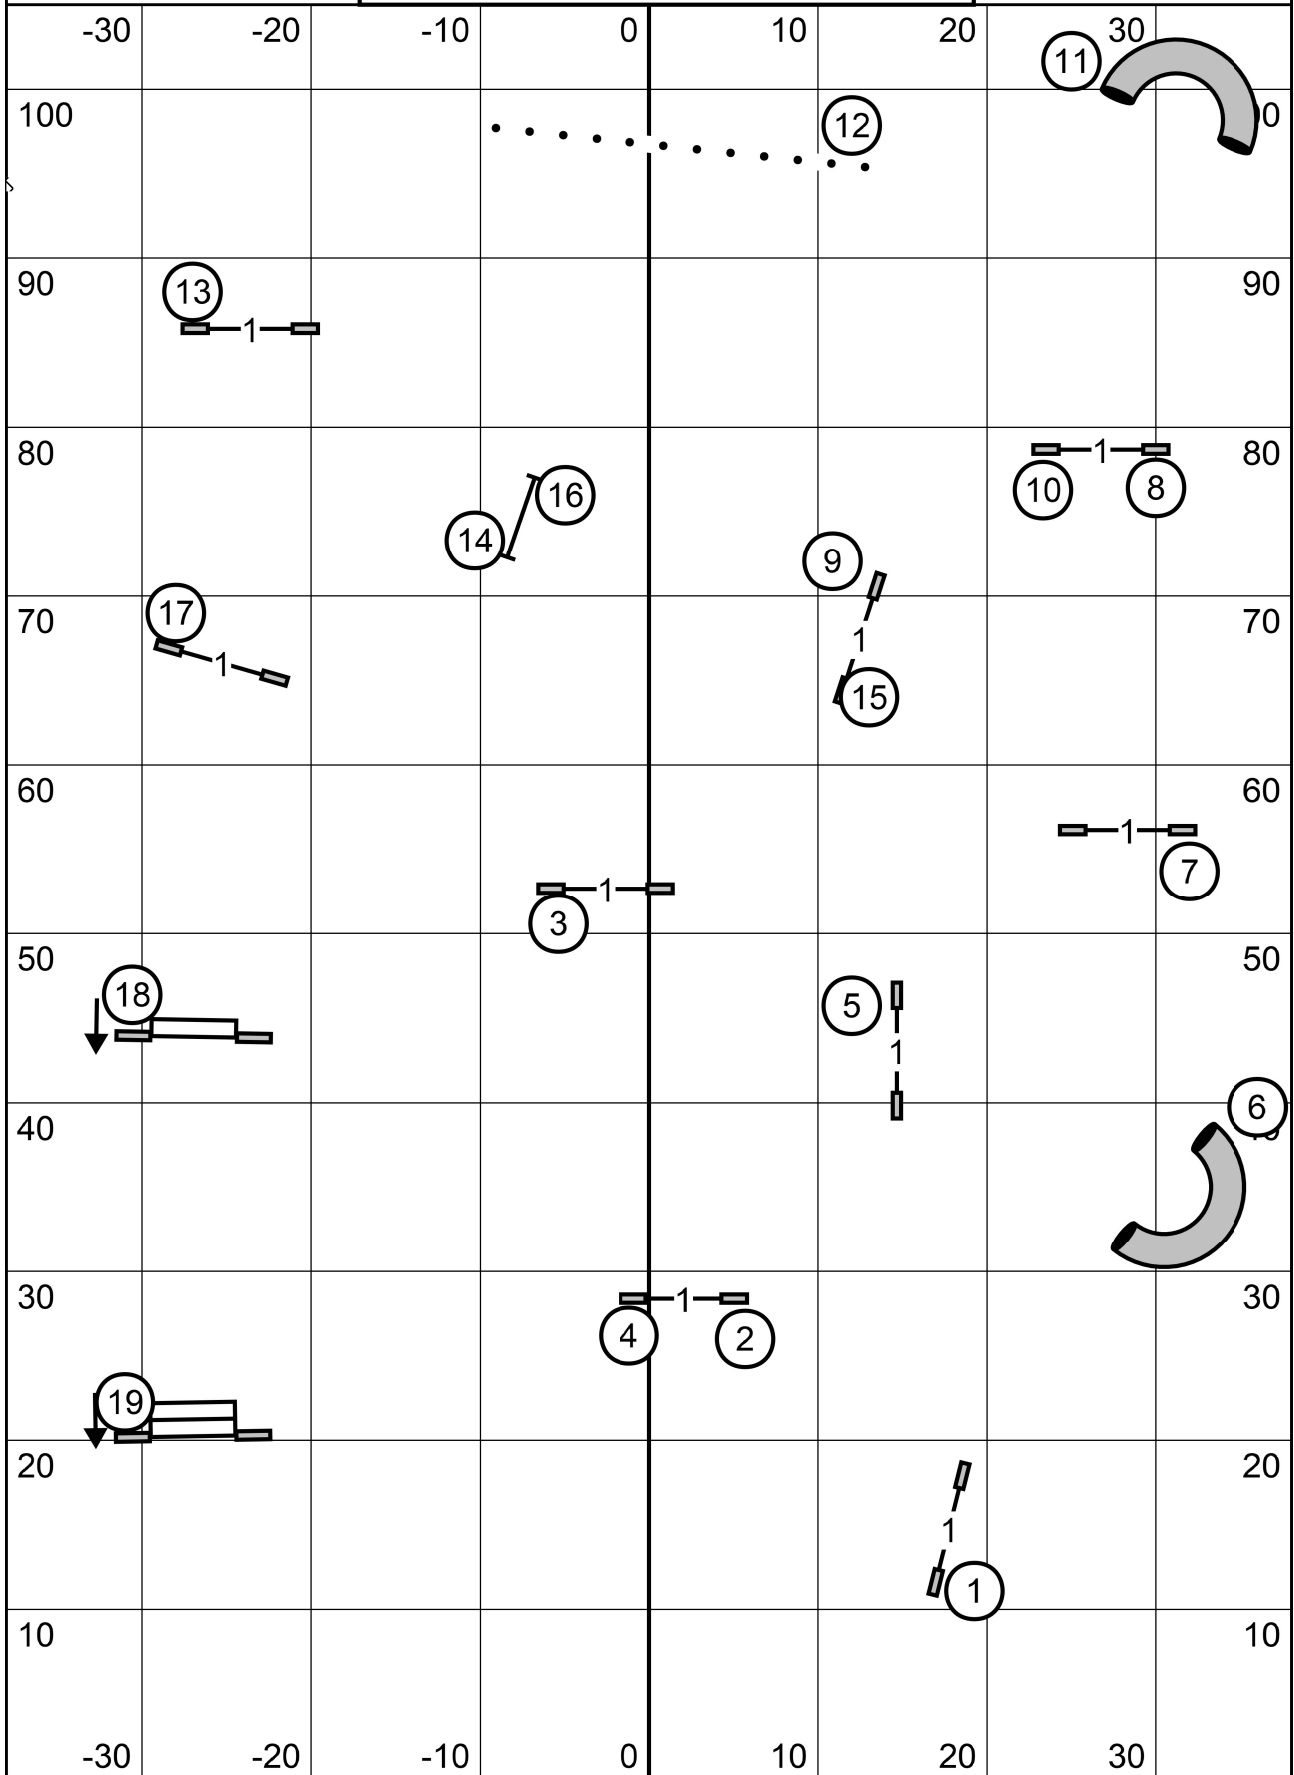

Eastern English Springer Spaniel Club
Sunday 2-16-25 PREMIER JWW
Judge Karl Blakely