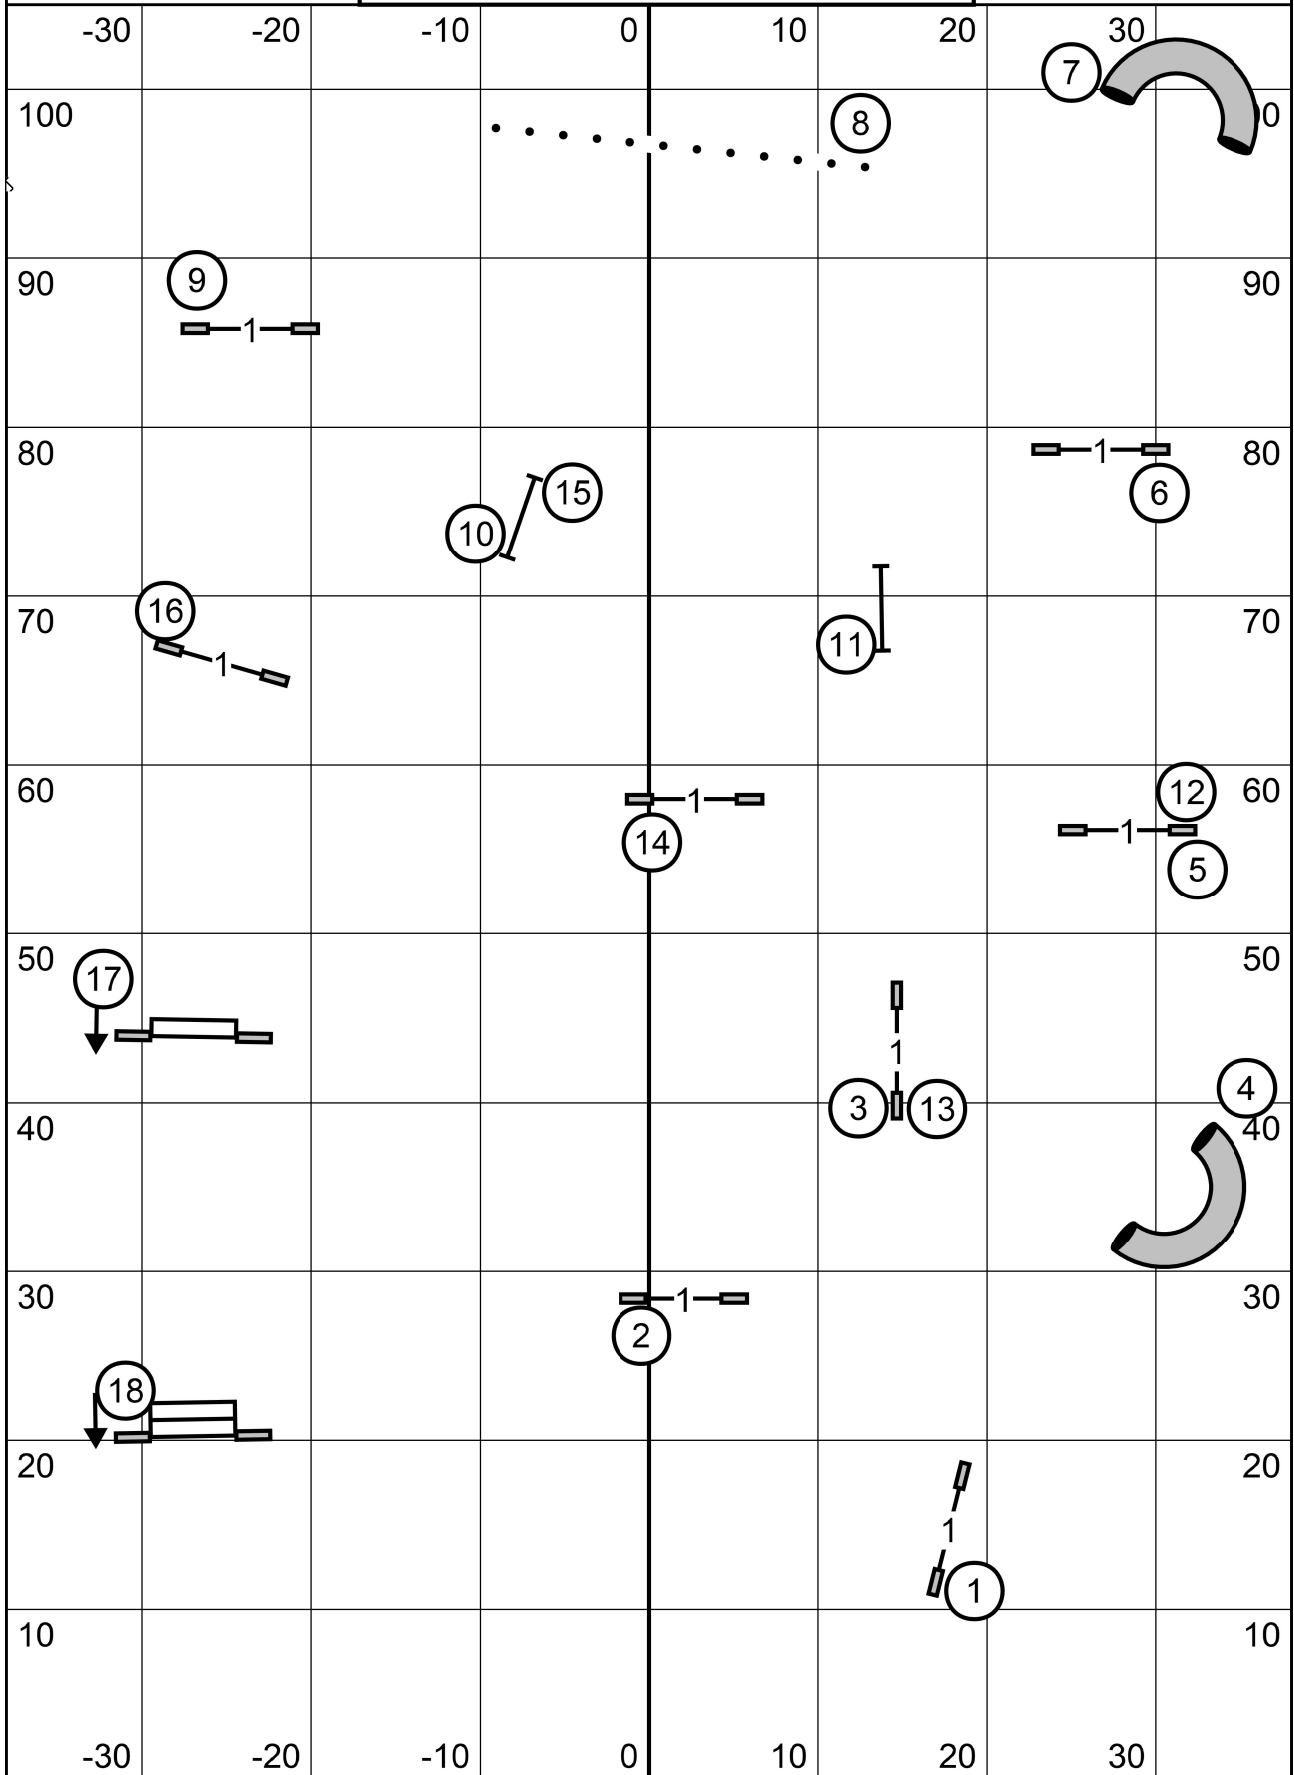

Eastern English Springer Spaniel Club
Sunday 2-16-25 EXC / MSTR JWW
Judge Karl Blakely