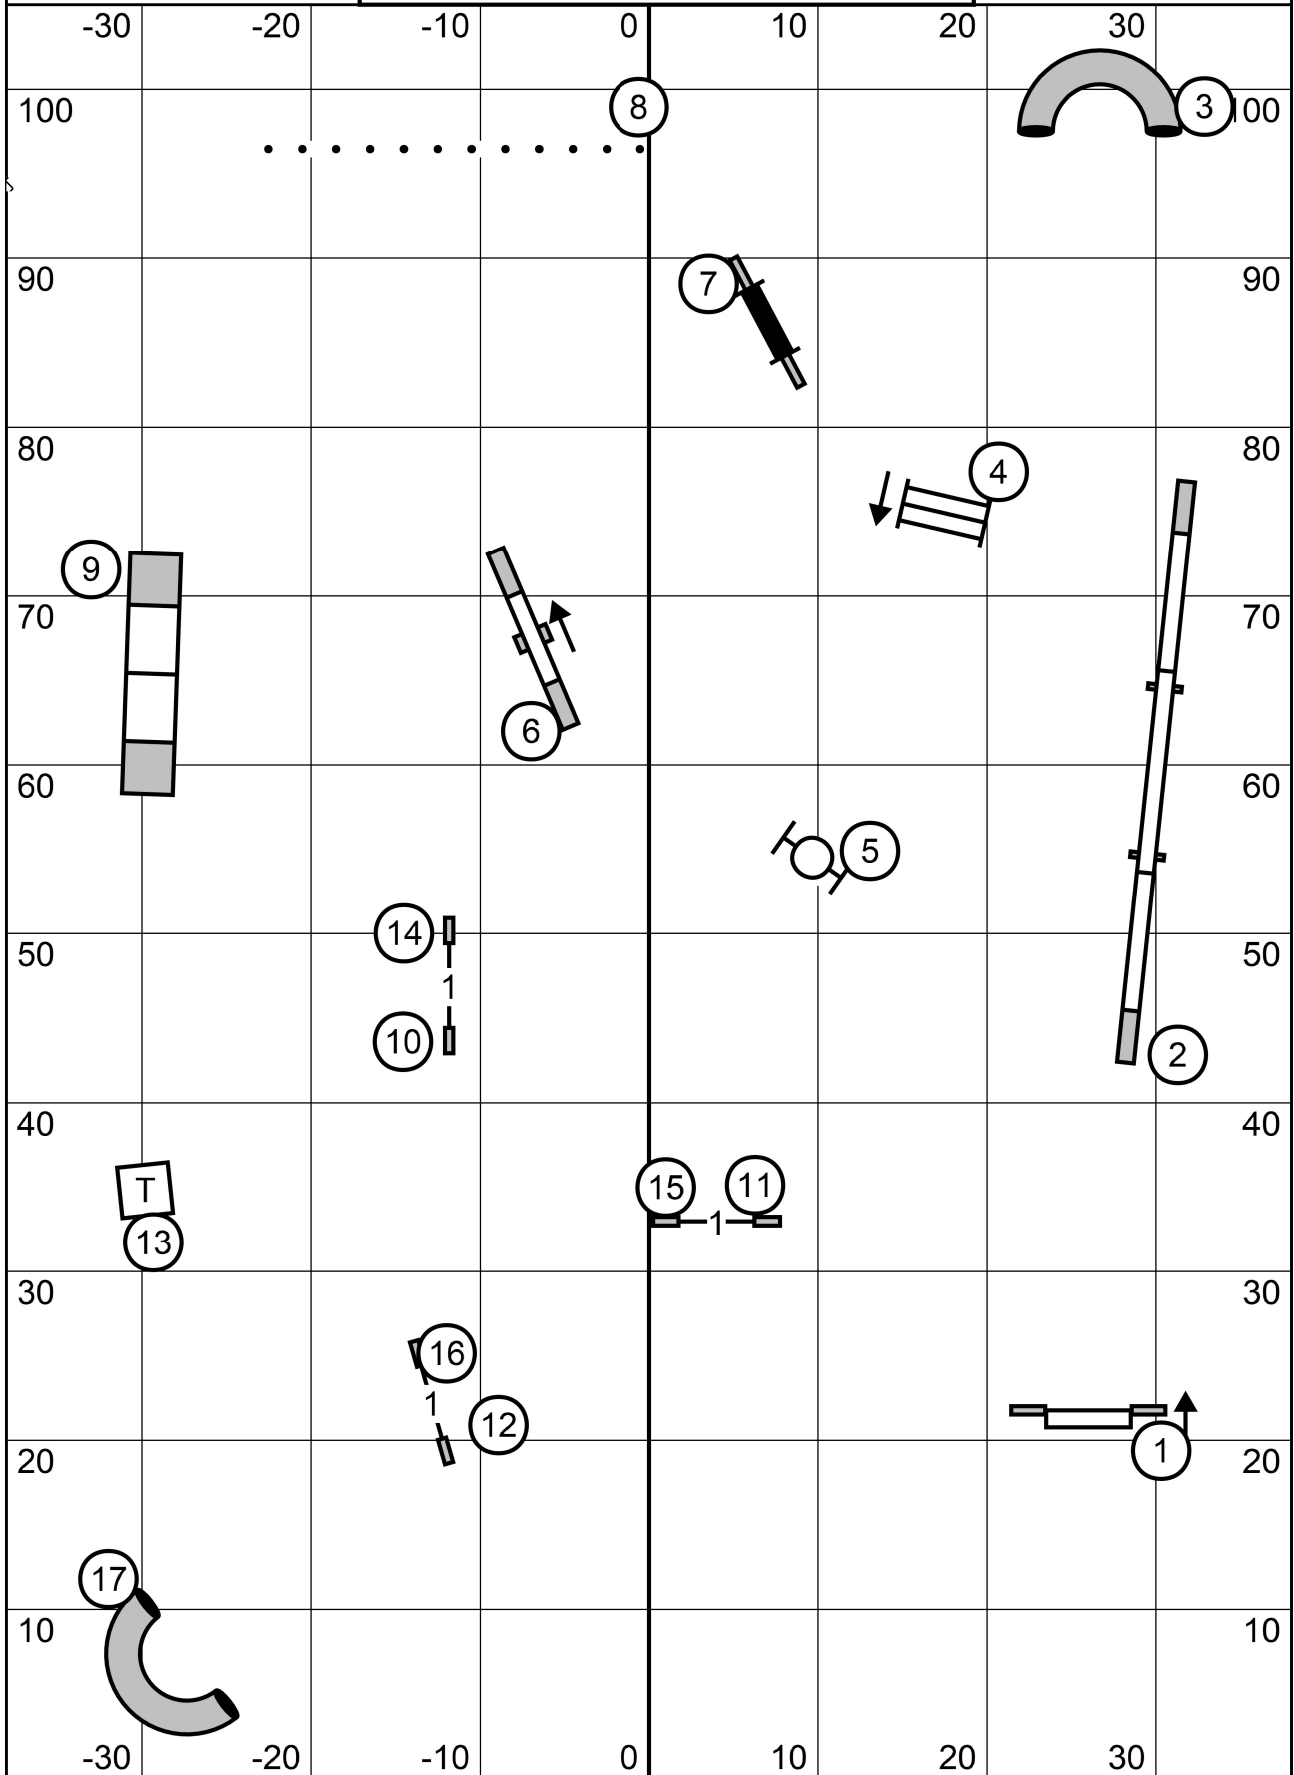

Eastern English Springer Spaniel Club
 Sunday 2-16-25 EXC / MSTR STD
 Judge Karl Blakely

Eastern English Springer Spaniel Club
 Sunday 2-16-25 OPEN STD
 Judge Karl Blakely

Eastern English Springer Spaniel Club
Sunday 2-16-25 NOVICE STD
Judge Karl Blakely