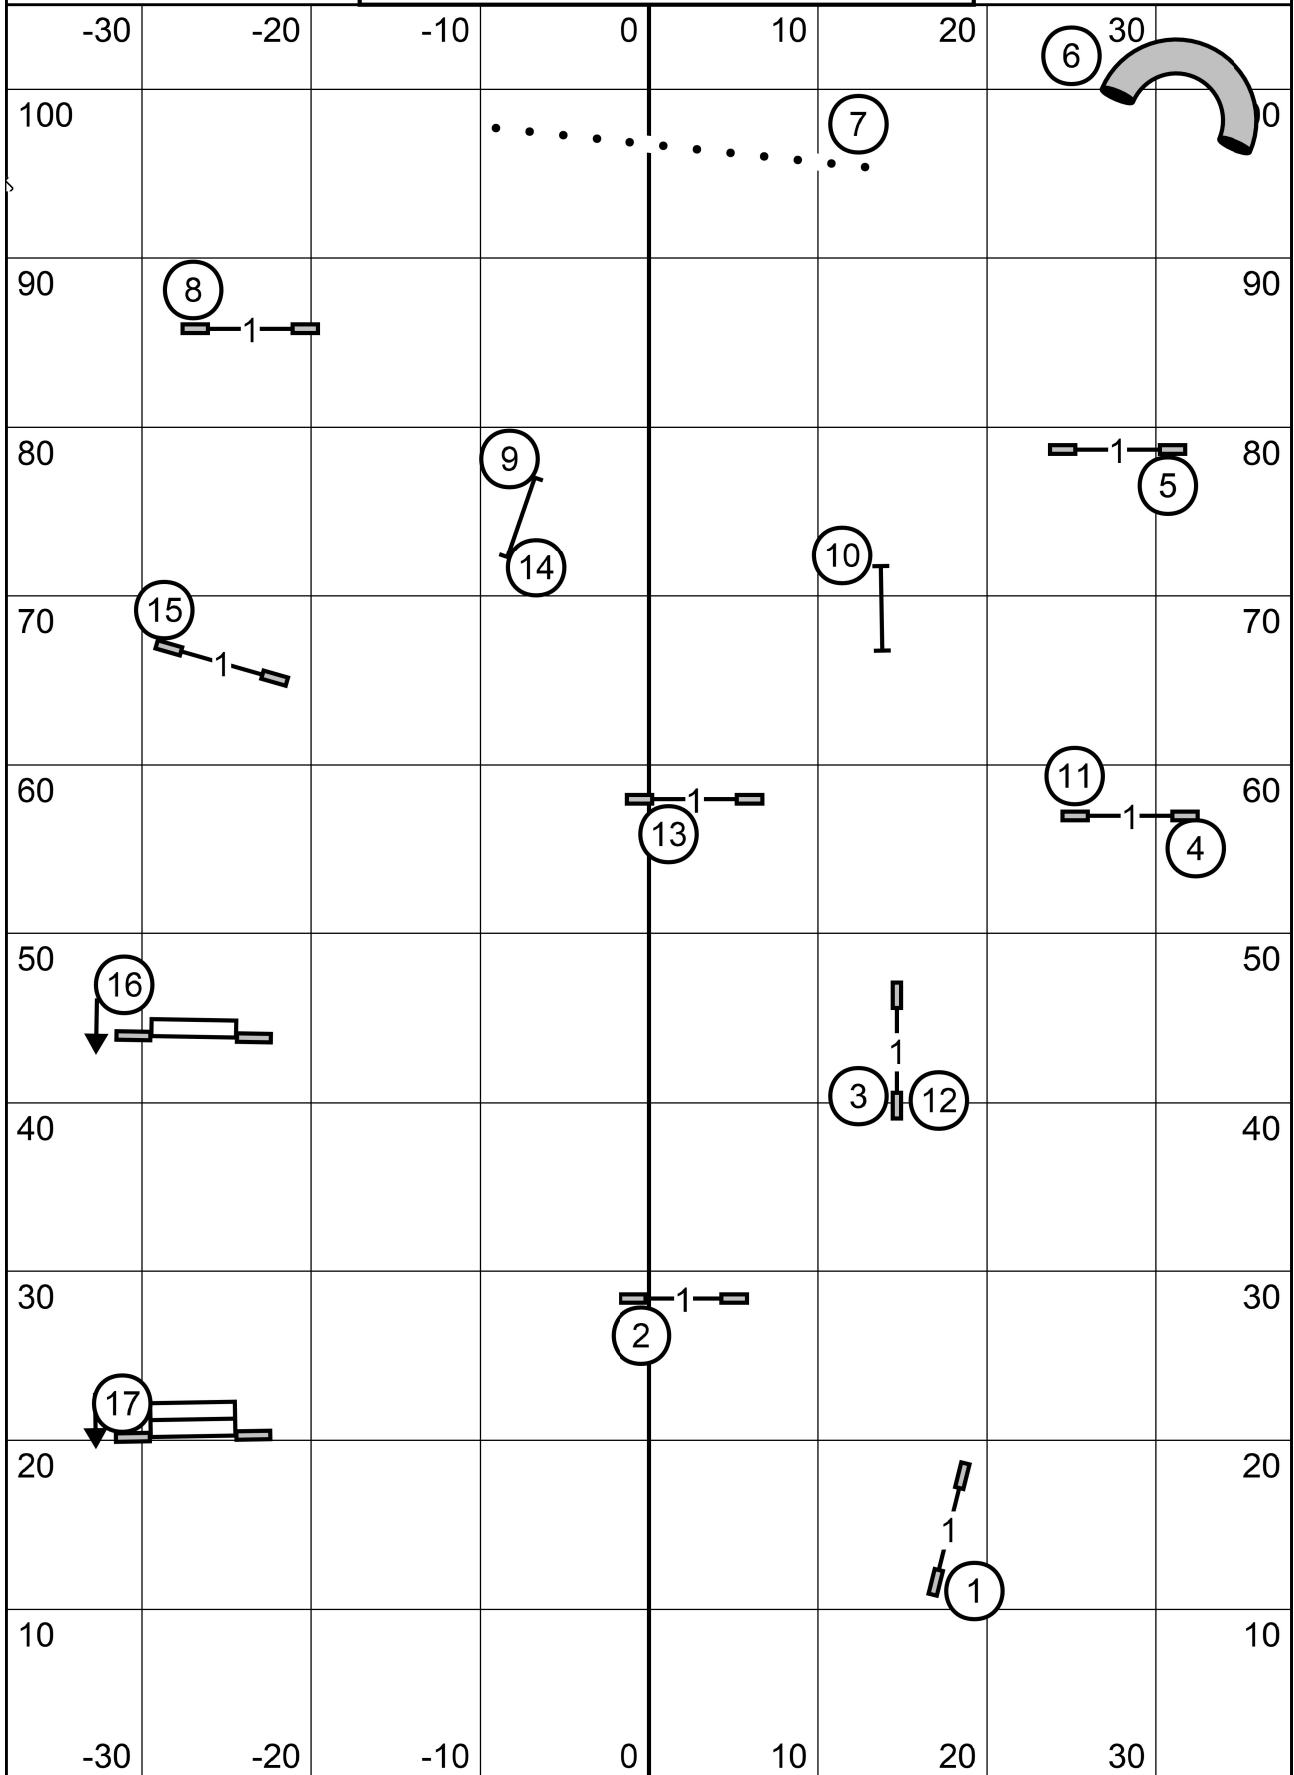

Eastern English Springer Spaniel Club
Sunday 2-16-25 OPEN JWW
Judge Karl Blakely